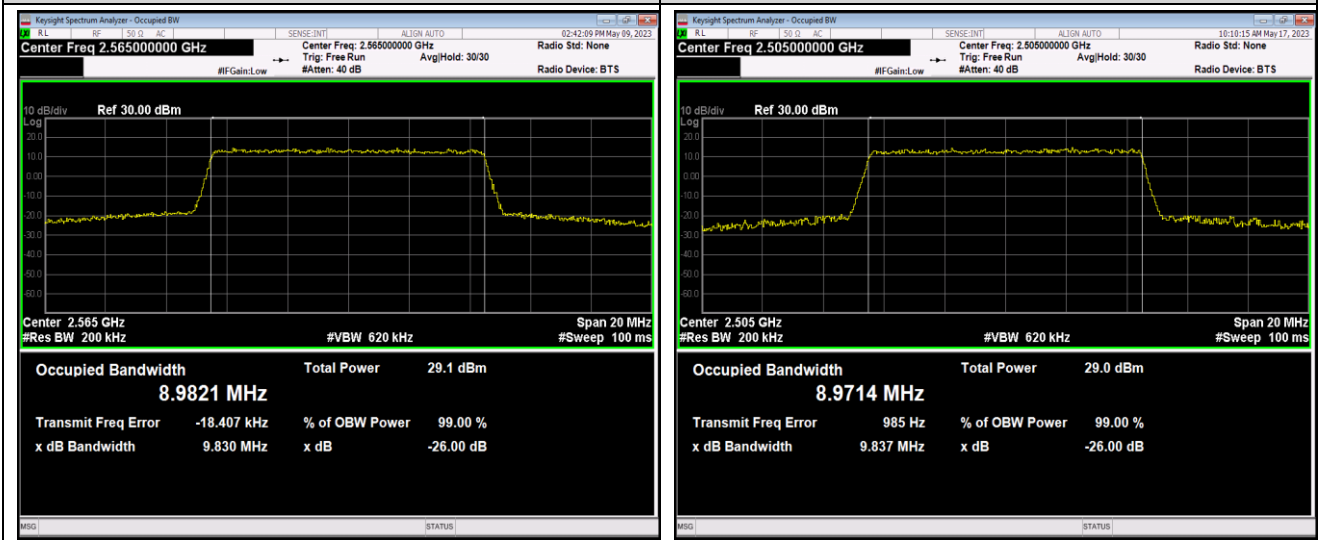

Test Graphs

Band7-10MHz-16QAM-21400-50RB#0

Band7-10MHz-64QAM-20800-50RB#0

Band7-10MHz-64QAM-21100-50RB#0

Band7-10MHz-64QAM-21400-50RB#0

Band7-15MHz-QPSK-20825-75RB#0

Band7-15MHz-QPSK-21100-75RB#0

Band7-15MHz-64QAM-21375-75RB#0