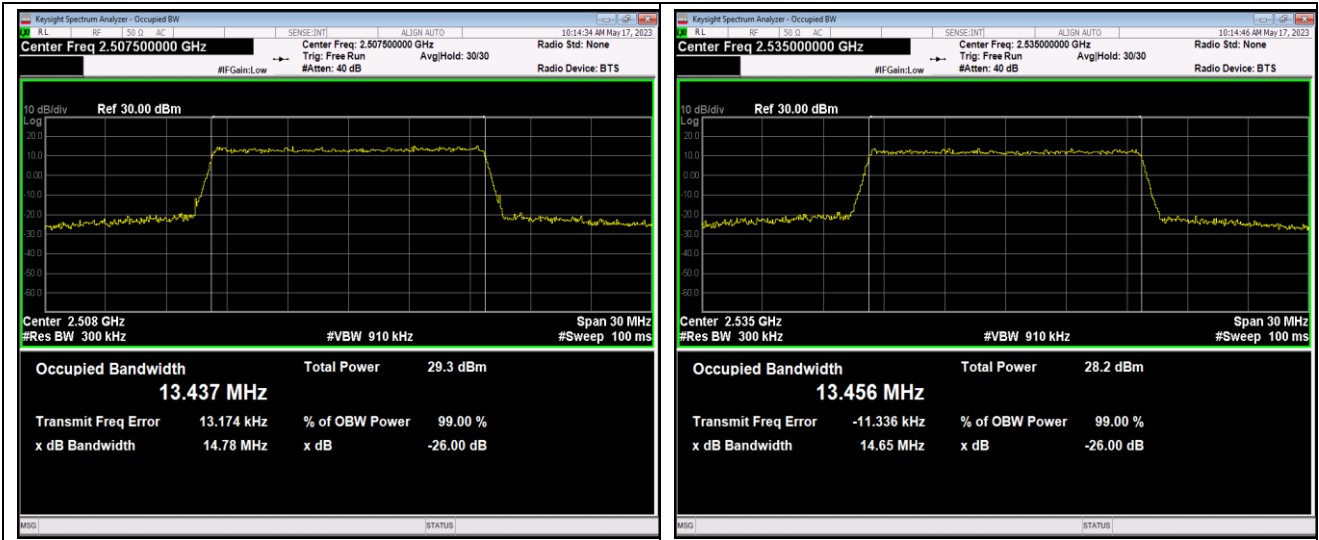

Test Graphs

Band7-10MHz-16QAM-21400-50RB#0

Band7-10MHz-64QAM-20800-50RB#0

Band7-10MHz-64QAM-21100-50RB#0

Band7-10MHz-64QAM-21400-50RB#0

Band7-15MHz-QPSK-20825-75RB#0

Band7-15MHz-QPSK-21100-75RB#0

Band7-15MHz-64QAM-21375-75RB#0