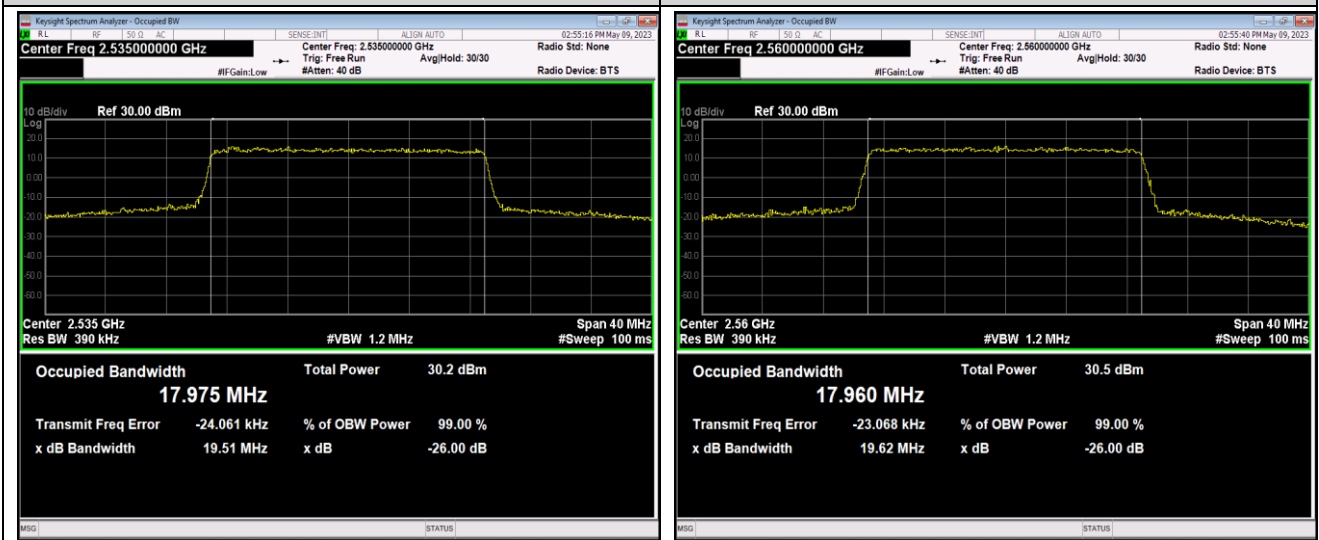

Band7-20MHz-QPSK-21100-100RB#0

Band7-20MHz-QPSK-21350-100RB#0

Band7-20MHz-16QAM-20850-100RB#0

Band7-20MHz-16QAM-21100-100RB#0