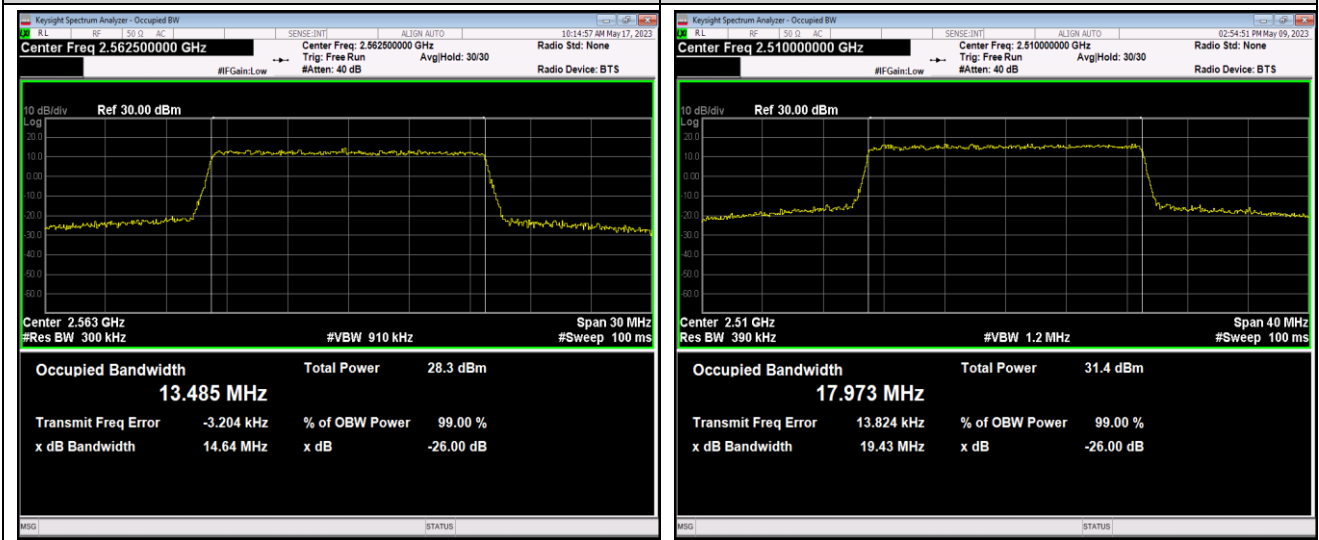

Band7-15MHz-64QAM-21375-75RB#0

Band7-20MHz-QPSK-20850-100RB#0

Band7-20MHz-QPSK-21100-100RB#0

Band7-20MHz-QPSK-21350-100RB#0