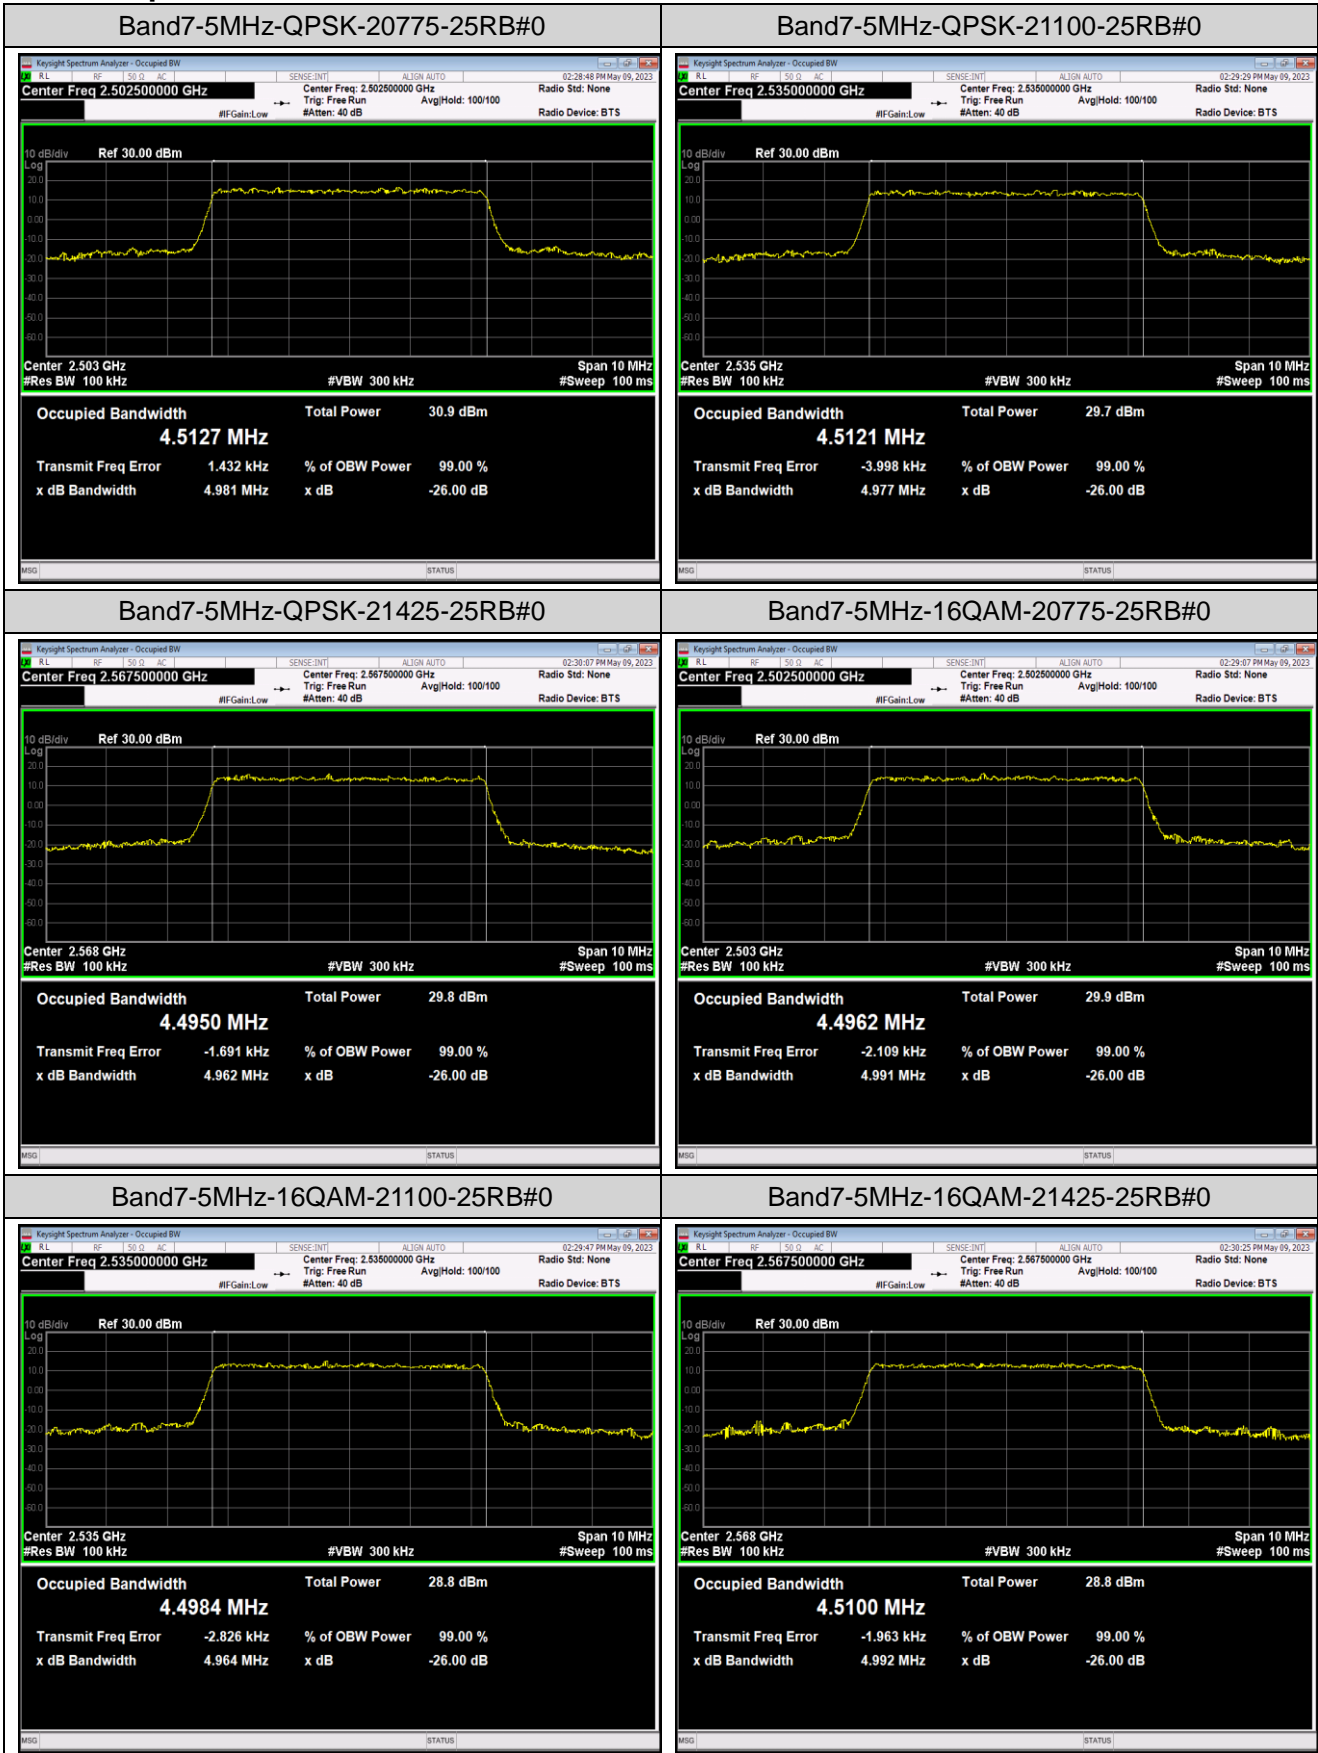

Test Graphs