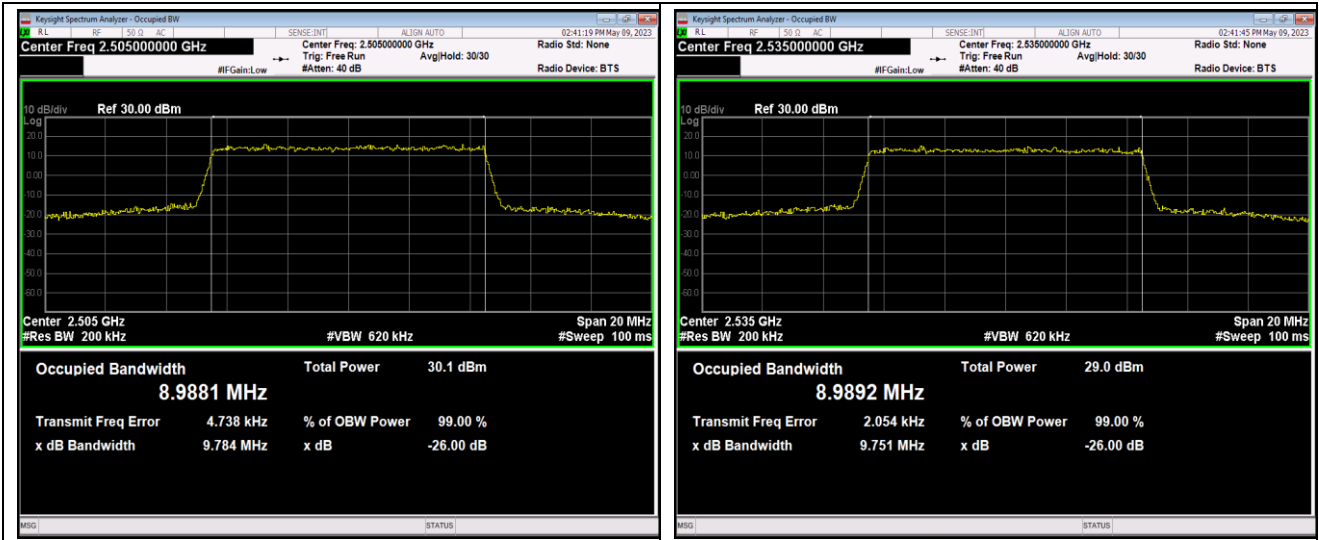

Band7-10MHz-16QAM-21400-50RB#0

Band7-10MHz-64QAM-20800-50RB#0