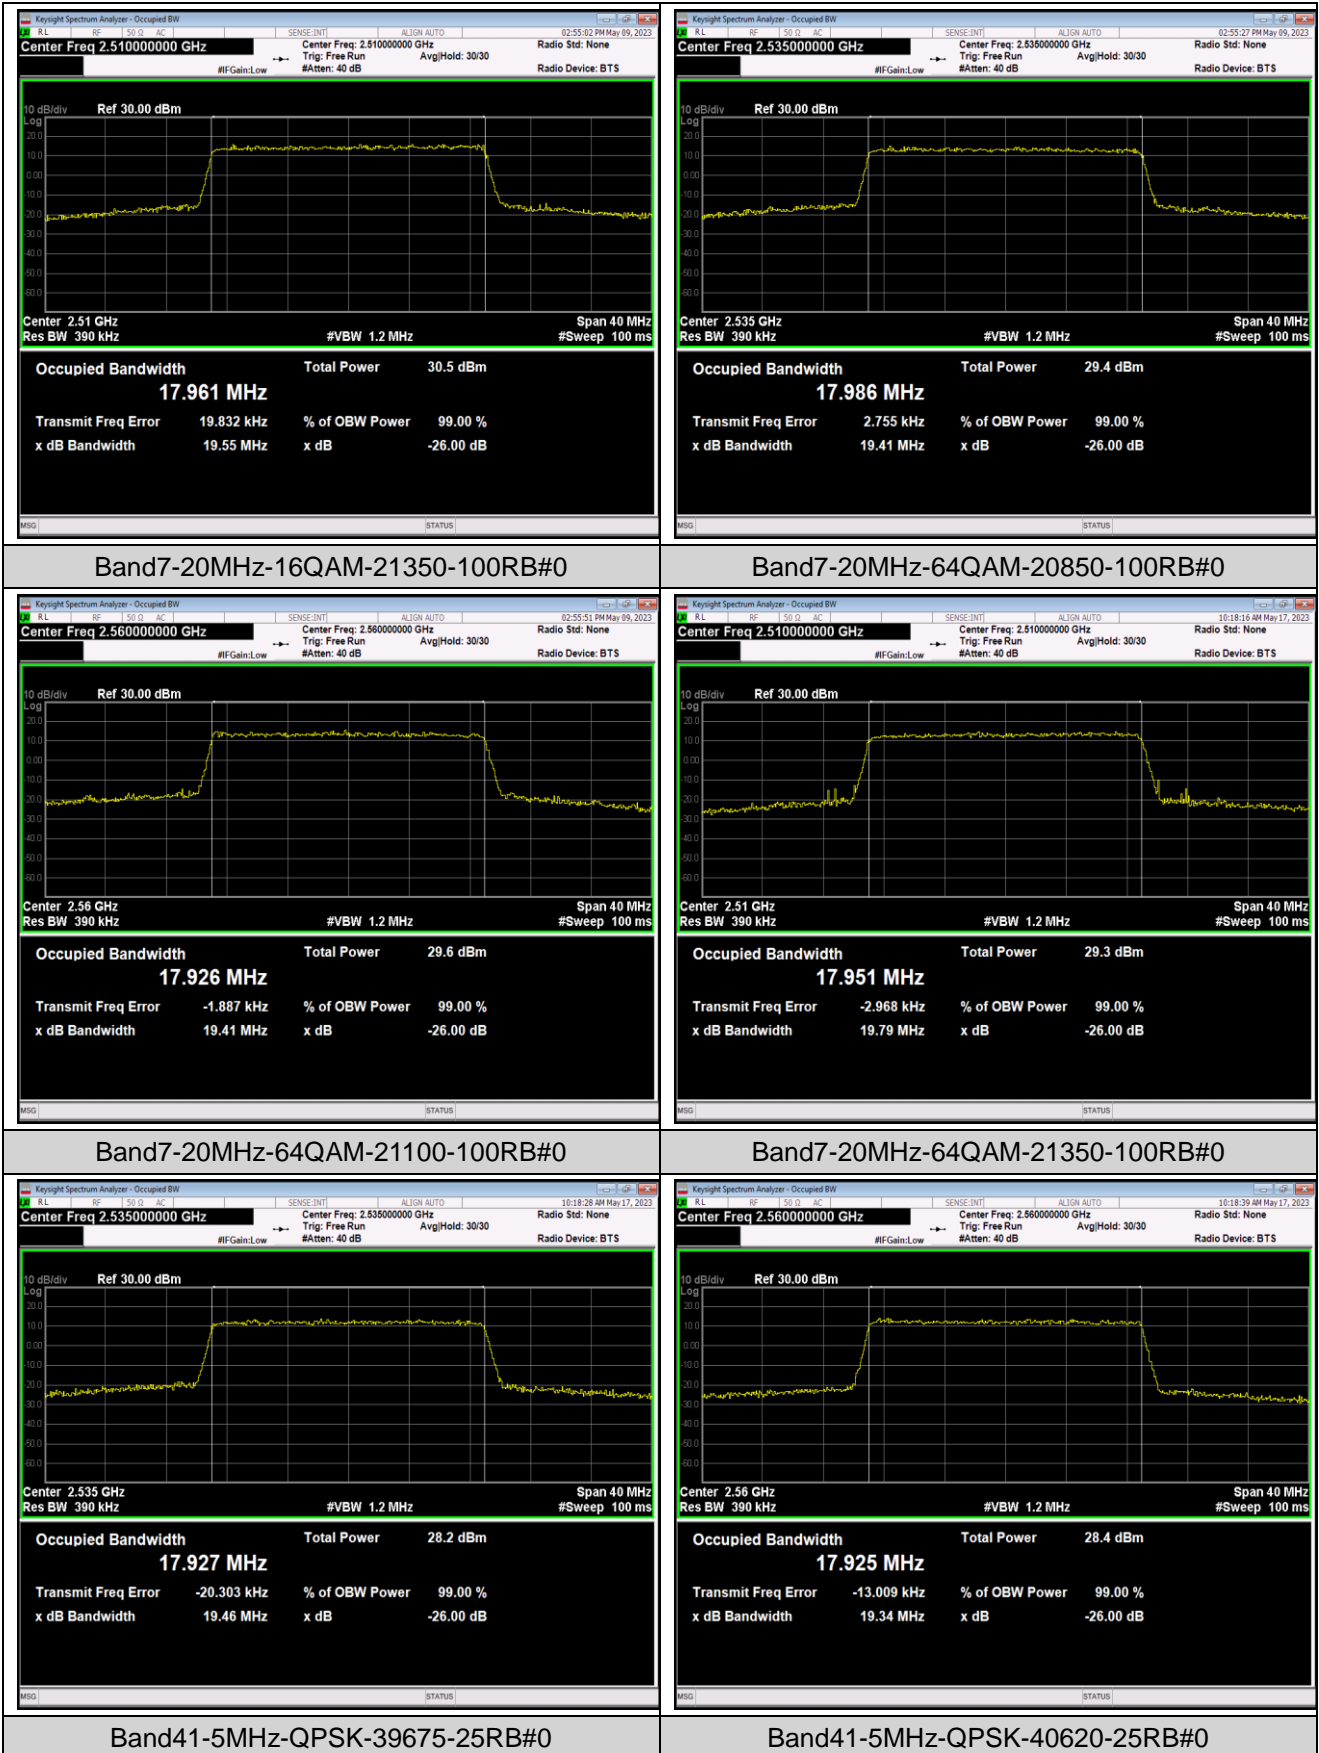

## Appendix C: 26dB Bandwidth and Occupied Bandwidth

Test Graphs

Band7-10MHz-16QAM-21400-50RB#0

Band7-10MHz-64QAM-20800-50RB#0

Band7-10MHz-64QAM-21100-50RB#0

Band7-10MHz-64QAM-21400-50RB#0

Band7-15MHz-QPSK-20825-75RB#0

Band7-15MHz-QPSK-21100-75RB#0

Band7-15MHz-64QAM-21375-75RB#0

Band7-20MHz-QPSK-20850-100RB#0

Band7-20MHz-QPSK-21100-100RB#0

Band7-20MHz-QPSK-21350-100RB#0

Band7-20MHz-16QAM-20850-100RB#0

Band7-20MHz-16QAM-21100-100RB#0

Band41-5MHz-QPSK-41565-25RB#0

Band41-5MHz-16QAM-39675-25RB#0