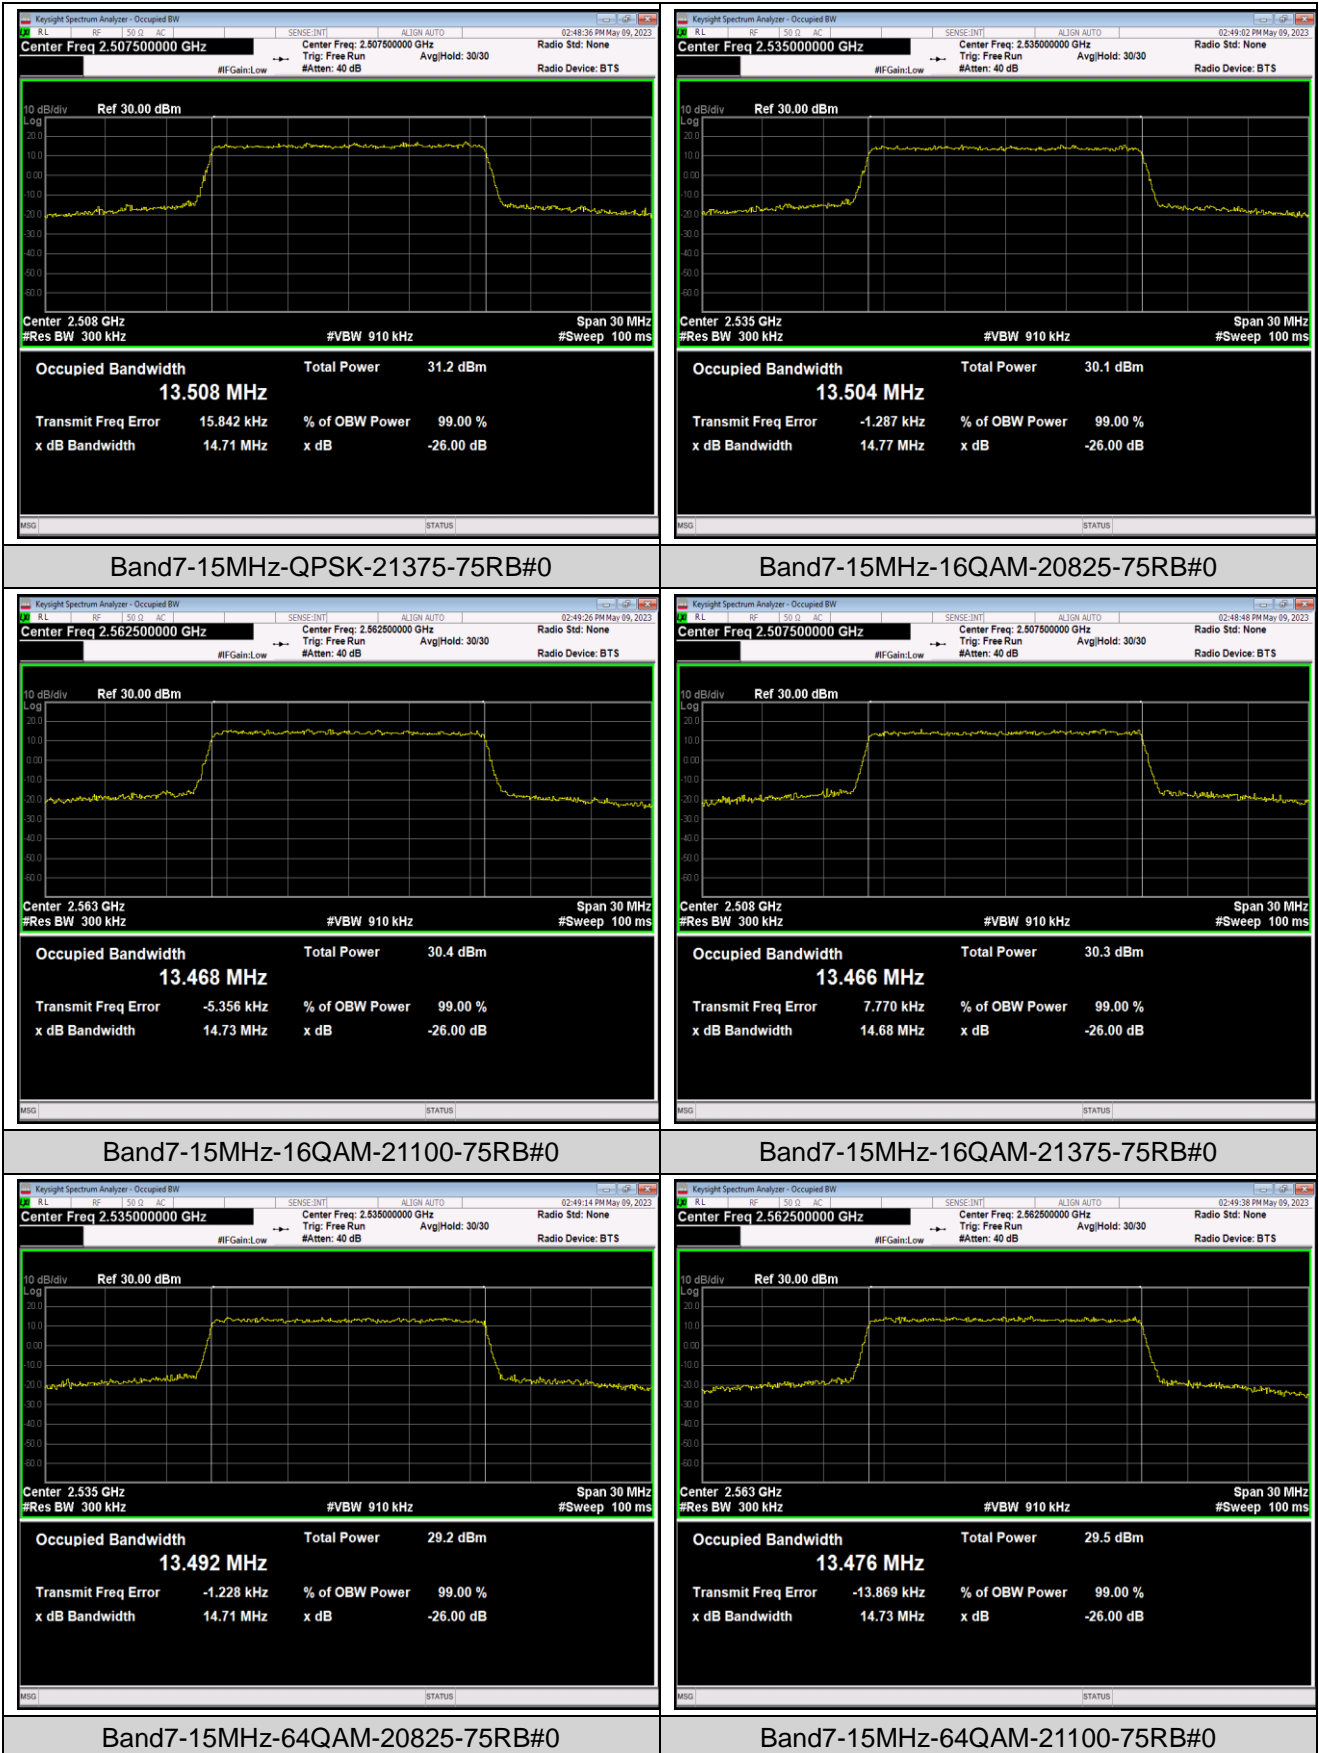

Test Graphs

Band7-10MHz-16QAM-21400-50RB#0

Band7-10MHz-64QAM-20800-50RB#0

Band7-10MHz-64QAM-21100-50RB#0

Band7-10MHz-64QAM-21400-50RB#0

Band7-15MHz-QPSK-20825-75RB#0

Band7-15MHz-QPSK-21100-75RB#0

Band7-15MHz-64QAM-21375-75RB#0