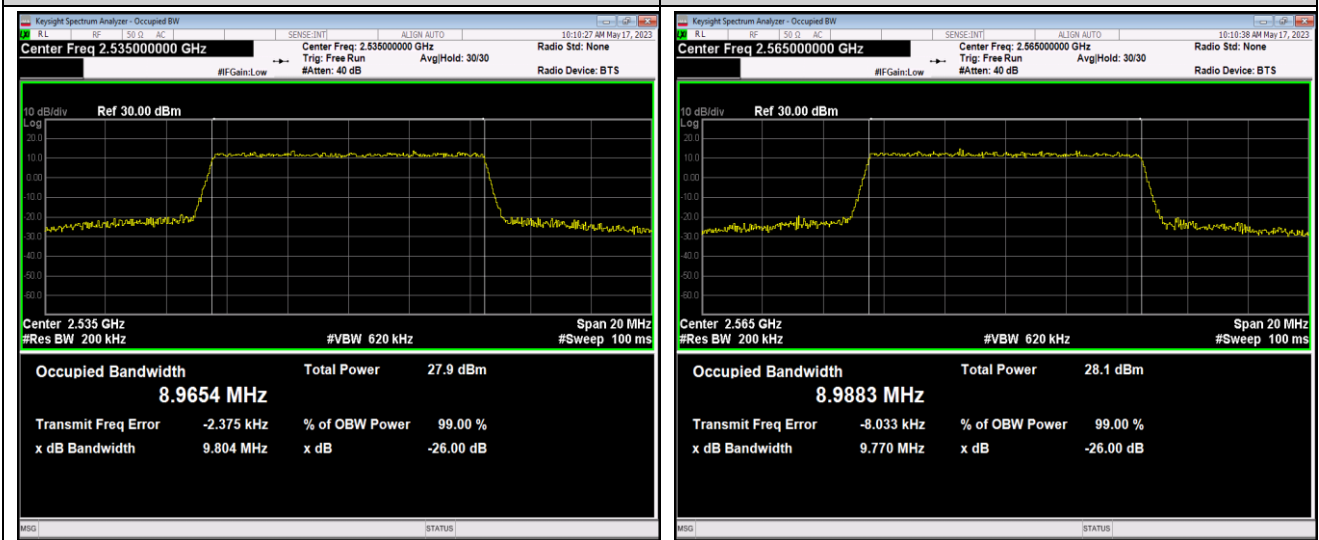

Test Graphs

Band7-10MHz-16QAM-21400-50RB#0

Band7-10MHz-64QAM-20800-50RB#0

Band7-10MHz-64QAM-21100-50RB#0

Band7-10MHz-64QAM-21400-50RB#0

Band7-15MHz-QPSK-20825-75RB#0

Band7-15MHz-QPSK-21100-75RB#0

Band7-15MHz-64QAM-21375-75RB#0