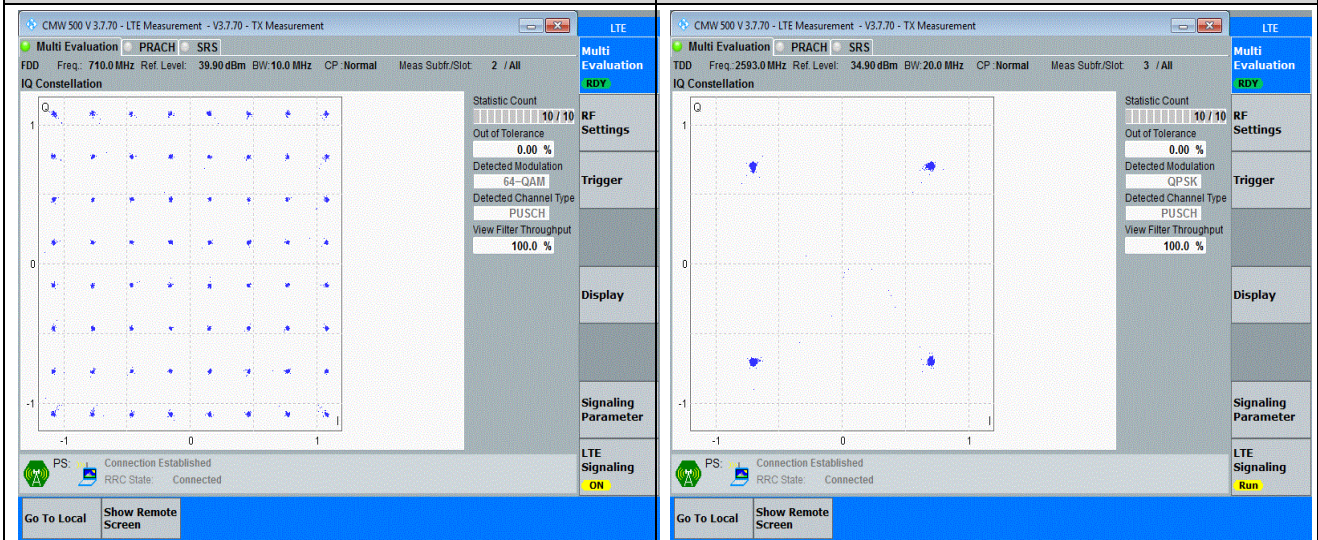

Band17-10MHz-64QAM-23790-50RB#0

Band41-20MHz-QPSK-40620-100RB#0