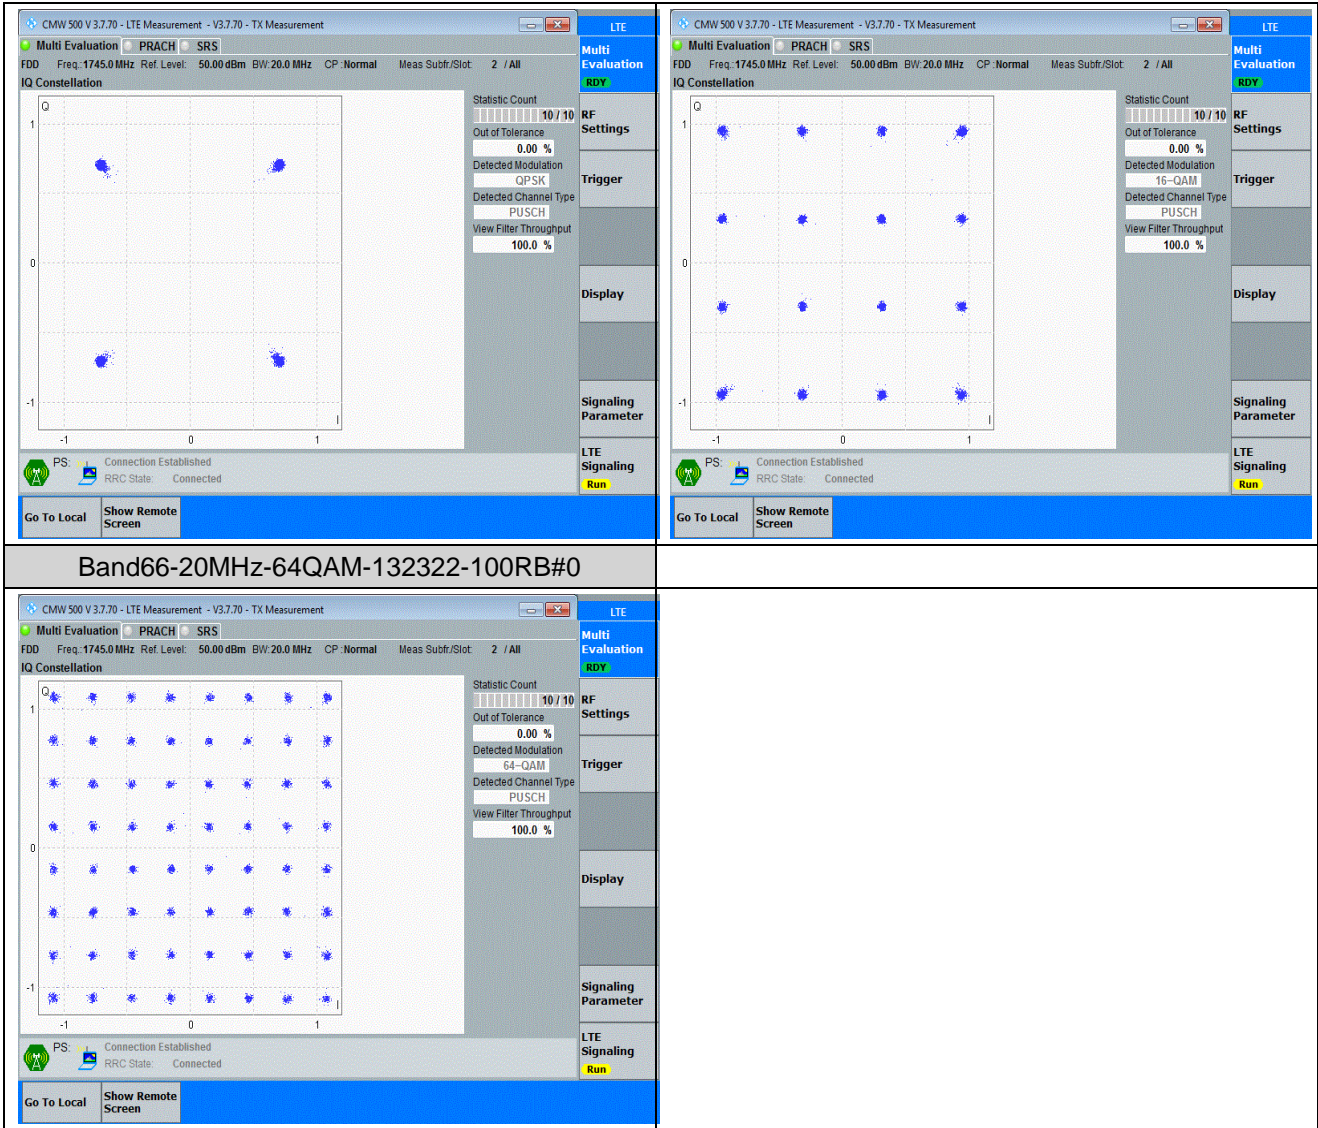

Test Graphs

Band17-10MHz-64QAM-23790-50RB#0

Band41-20MHz-QPSK-40620-100RB#0

Band41-20MHz-16QAM-40620-100RB#0

Band41-20MHz-64QAM-40620-100RB#0

Band66-20MHz-QPSK-132322-100RB#0

Band66-20MHz-16QAM-132322-100RB#0