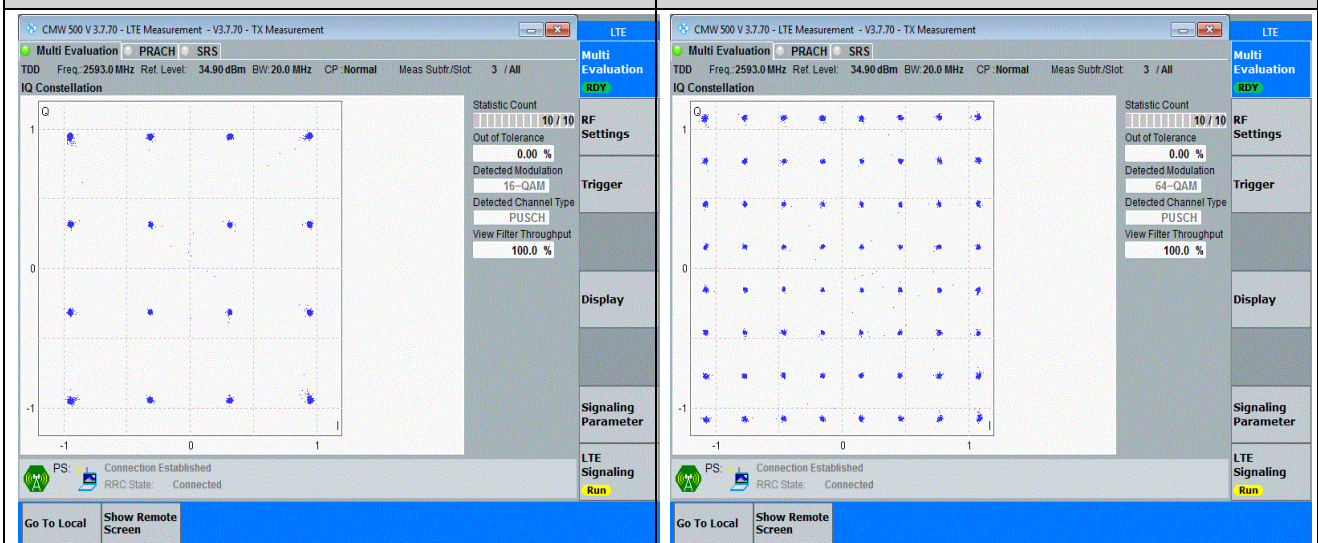

Band41-20MHz-16QAM-40620-100RB#0

Band41-20MHz-64QAM-40620-100RB#0