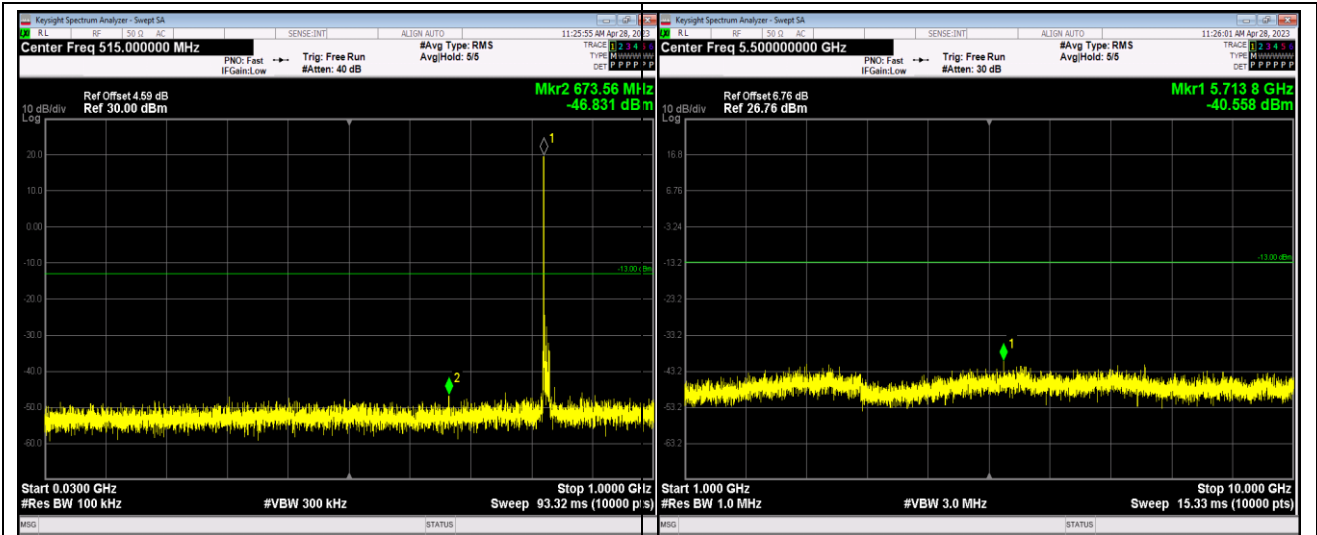

Band5-1.4MHz-16QAM-20643-1RB#0-Range1:30~1000MHz

Band5-1.4MHz-16QAM-20643-1RB#0-Range2:1000~10000MHz

Band5-1.4MHz-64QAM-20407-1RB#0-Range1:30~1000MHz

Band5-1.4MHz-64QAM-20407-1RB#0-Range2:1000~10000MHz

Band5-10MHz-QPSK-20525-1RB#0-Range1:30~1000MHz