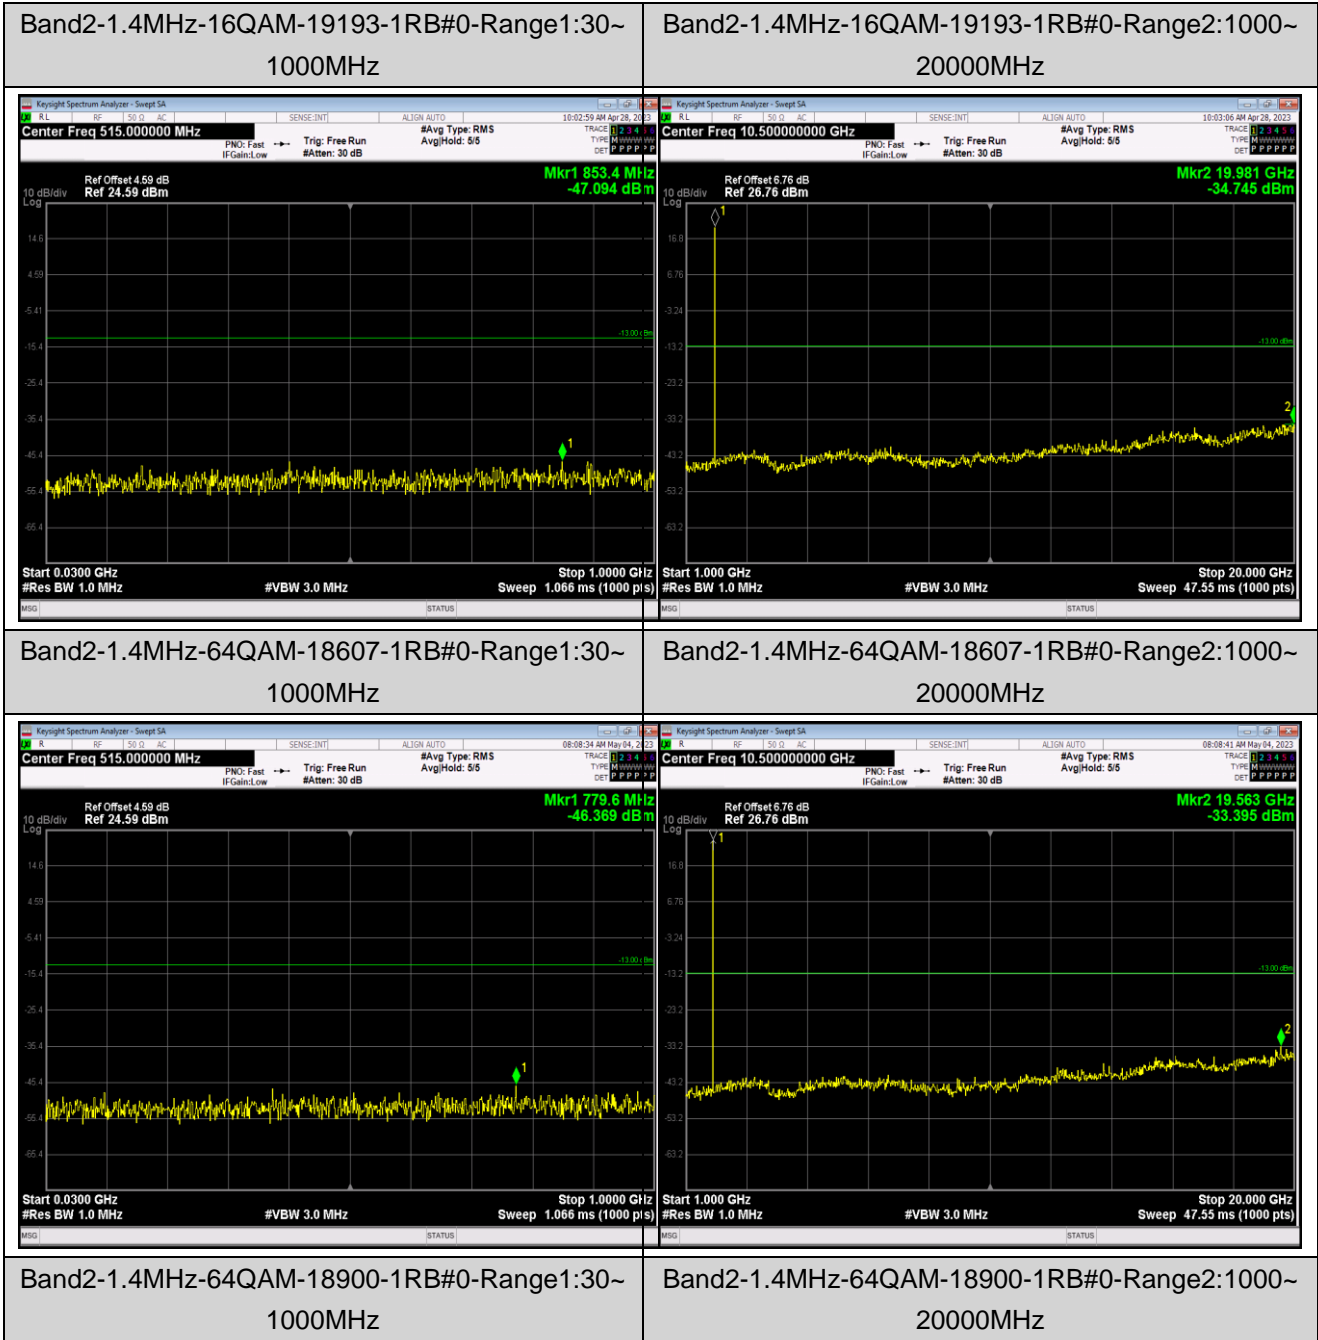

Remark: All bandwidth and all modulation had been tested, but only the worst case data displayed in this report.

Test Graphs

Band2-1.4MHz-16QAM-18607-1RB#0-Range1:30~1000MHz

Band2-1.4MHz-16QAM-18607-1RB#0-Range2:1000~20000MHz

Band2-1.4MHz-16QAM-18900-1RB#0-Range1:30~1000MHz

Band2-1.4MHz-16QAM-18900-1RB#0-Range2:1000~20000MHz

Band2-1.4MHz-64QAM-19193-1RB#0-Range1:30~1000MHz

Band2-1.4MHz-64QAM-19193-1RB#0-Range2:1000~20000MHz

Band2-20MHz-QPSK-18700-1RB#0-Range1:30~1000MHz