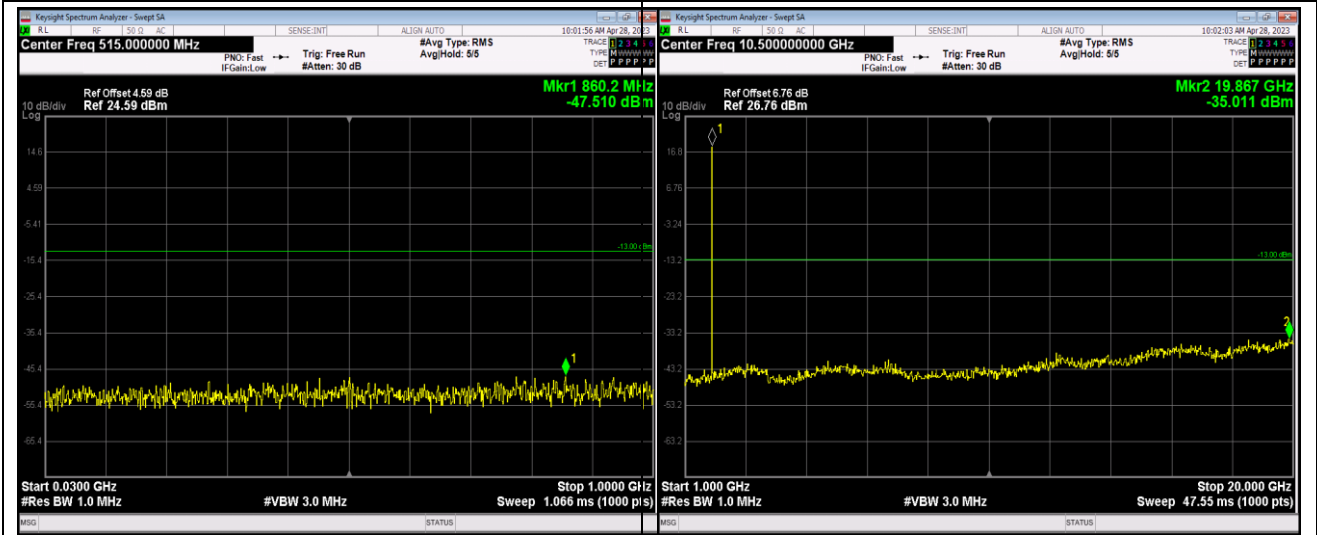

Remark: All bandwidth and all modulation had been tested, but only the worst case data displayed in this report.

Test Graphs

Band2-1.4MHz-16QAM-18607-1RB#0-Range1:30~1000MHz

Band2-1.4MHz-16QAM-18607-1RB#0-Range2:1000~20000MHz