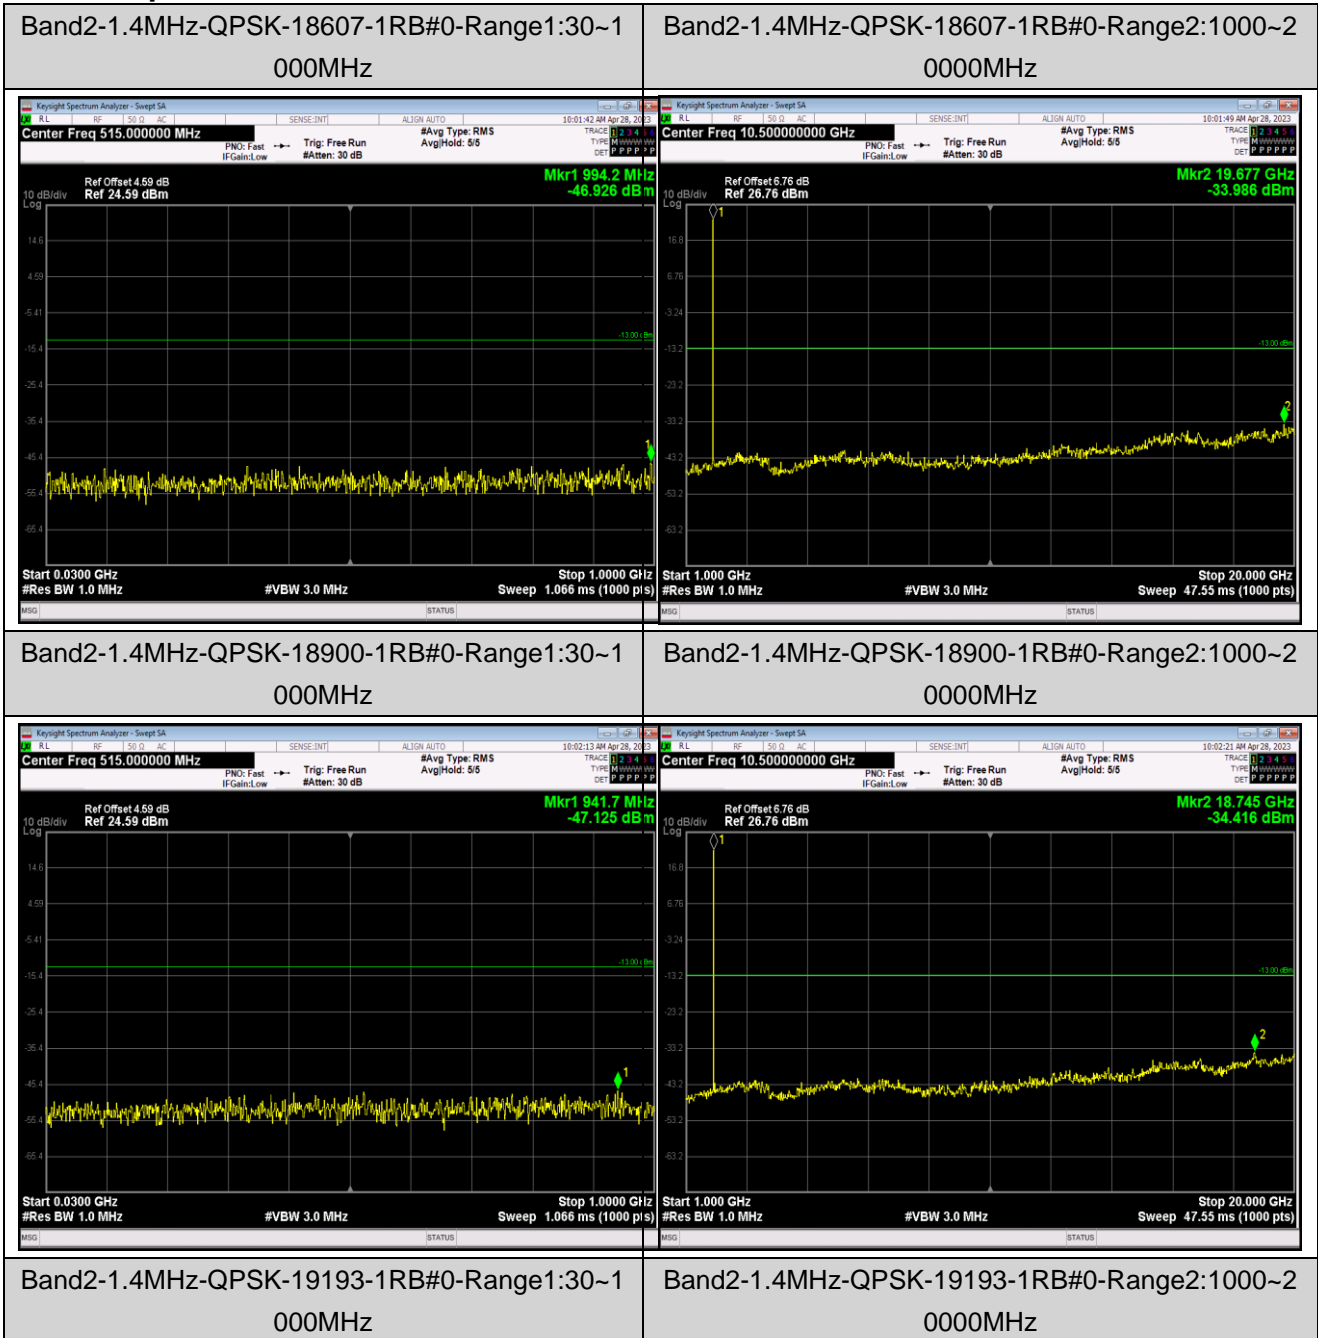

Test Graphs