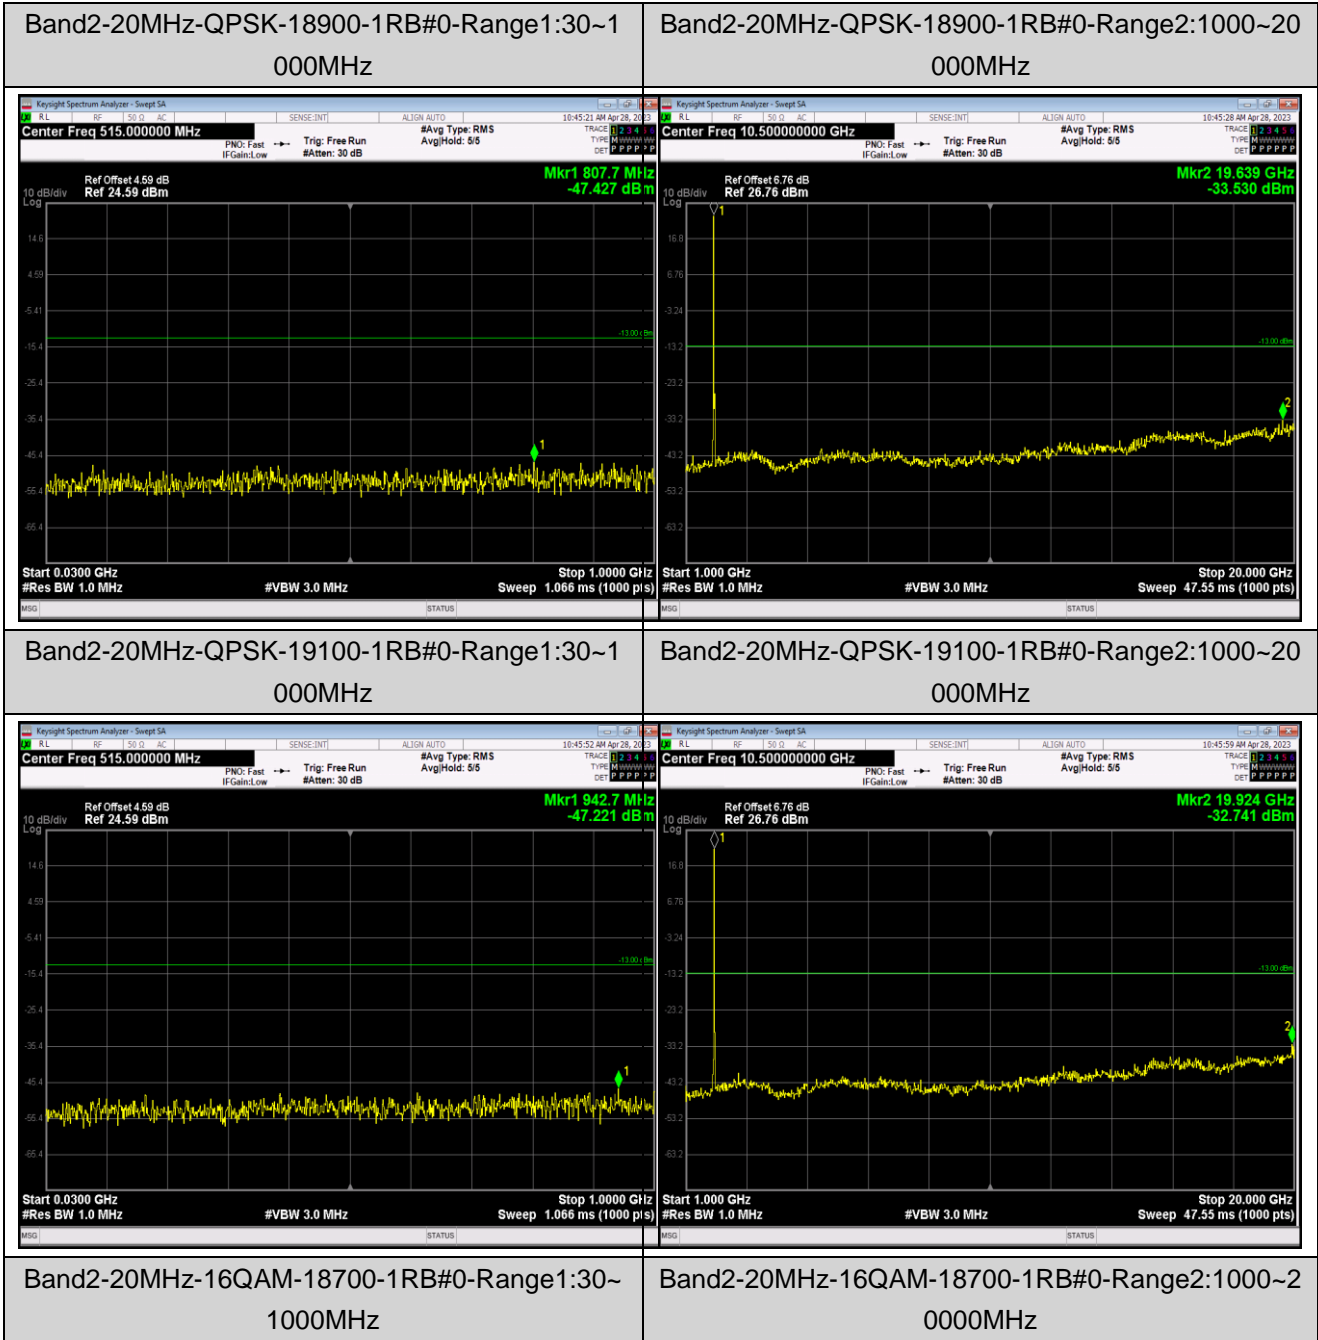

Remark: All bandwidth and all modulation had been tested, but only the worst case data displayed in this report.

Test Graphs

Band2-1.4MHz-16QAM-18607-1RB#0-Range1:30~1000MHz

Band2-1.4MHz-16QAM-18607-1RB#0-Range2:1000~20000MHz

Band2-1.4MHz-16QAM-18900-1RB#0-Range1:30~1000MHz

Band2-1.4MHz-16QAM-18900-1RB#0-Range2:1000~20000MHz

Band2-1.4MHz-64QAM-19193-1RB#0-Range1:30~1000MHz

Band2-1.4MHz-64QAM-19193-1RB#0-Range2:1000~20000MHz

Band2-20MHz-QPSK-18700-1RB#0-Range1:30~1000MHz

Band2-20MHz-QPSK-18700-1RB#0-Range2:1000~20000MHz

Band5-1.4MHz-QPSK-20407-1RB#0-Range1:30~1000MHz

Band5-1.4MHz-QPSK-20407-1RB#0-Range2:1000~10000MHz

Band5-1.4MHz-QPSK-20525-1RB#0-Range1:30~1000MHz

Band5-1.4MHz-QPSK-20525-1RB#0-Range2:1000~10000MHz