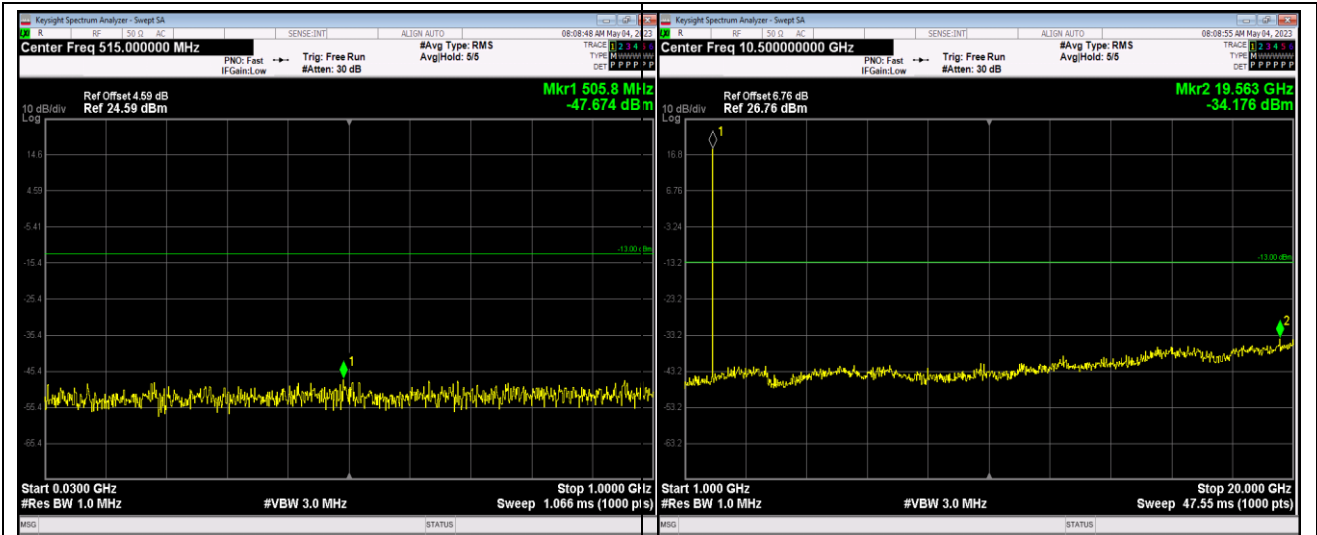

Band2-1.4MHz-64QAM-19193-1RB#0-Range2:1000~20000MHz

Band2-1.4MHz-64QAM-19193-1RB#0-Range1:30~1000MHz