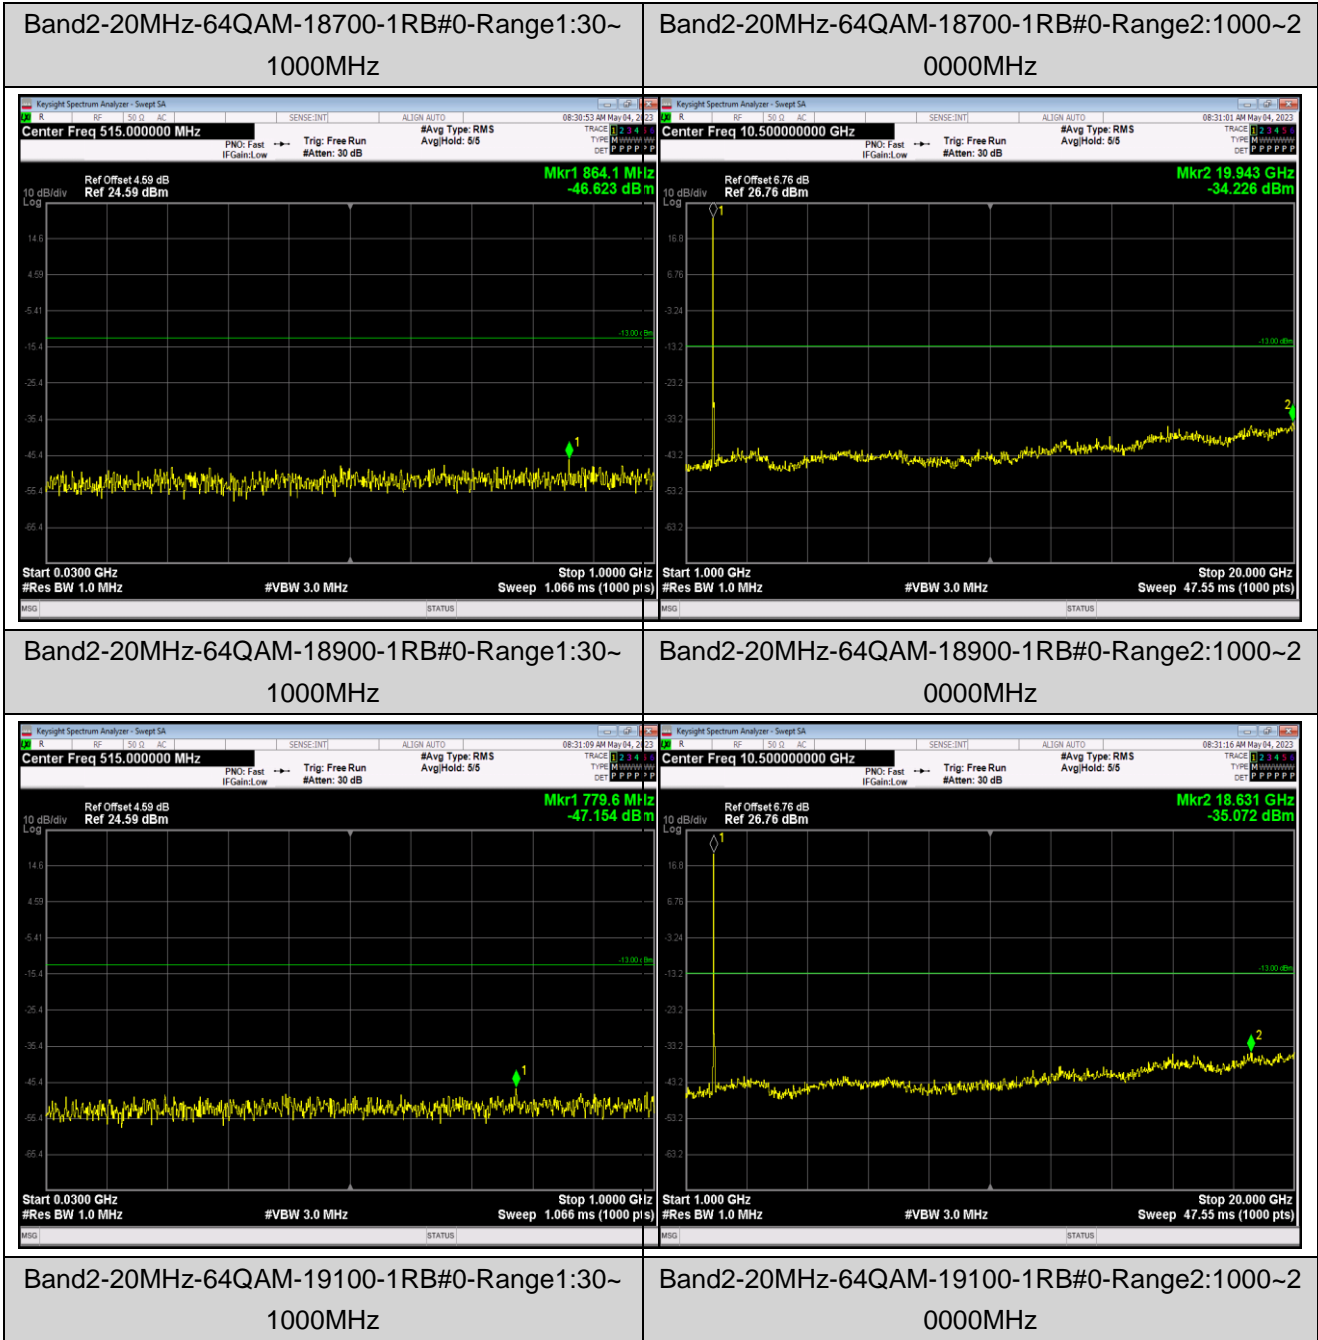

Remark: All bandwidth and all modulation had been tested, but only the worst case data displayed in this report.

Test Graphs

Band2-1.4MHz-16QAM-18607-1RB#0-Range1:30~1000MHz

Band2-1.4MHz-16QAM-18607-1RB#0-Range2:1000~20000MHz

Band2-1.4MHz-16QAM-18900-1RB#0-Range1:30~1000MHz

Band2-1.4MHz-16QAM-18900-1RB#0-Range2:1000~20000MHz

Band2-1.4MHz-64QAM-19193-1RB#0-Range1:30~1000MHz

Band2-1.4MHz-64QAM-19193-1RB#0-Range2:1000~20000MHz

Band2-20MHz-QPSK-18700-1RB#0-Range1:30~1000MHz

Band2-20MHz-QPSK-18700-1RB#0-Range2:1000~20000MHz

Band5-1.4MHz-QPSK-20407-1RB#0-Range1:30~1000MHz

Band5-1.4MHz-QPSK-20407-1RB#0-Range2:1000~10000MHz

Band5-1.4MHz-QPSK-20525-1RB#0-Range1:30~1000MHz

Band5-1.4MHz-QPSK-20525-1RB#0-Range2:1000~10000MHz