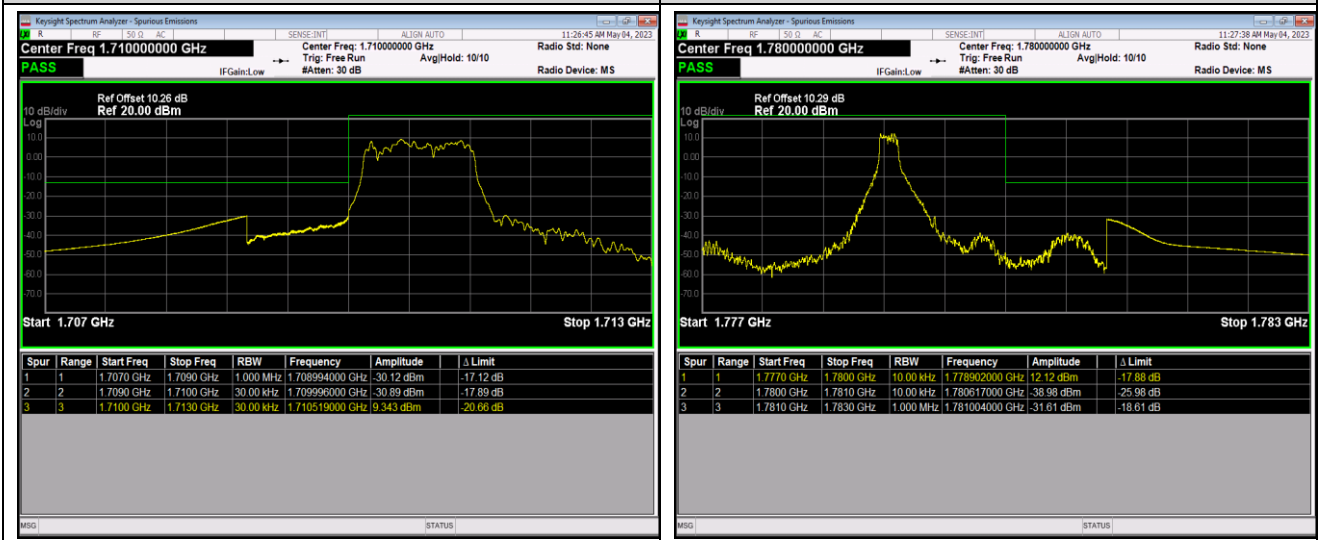

Band66-1.4MHz-64QAM-131979-6RB#0

Band66-1.4MHz-64QAM-132665-1RB#0

Band66-1.4MHz-64QAM-132665-1RB#5

Band66-1.4MHz-64QAM-132665-6RB#0