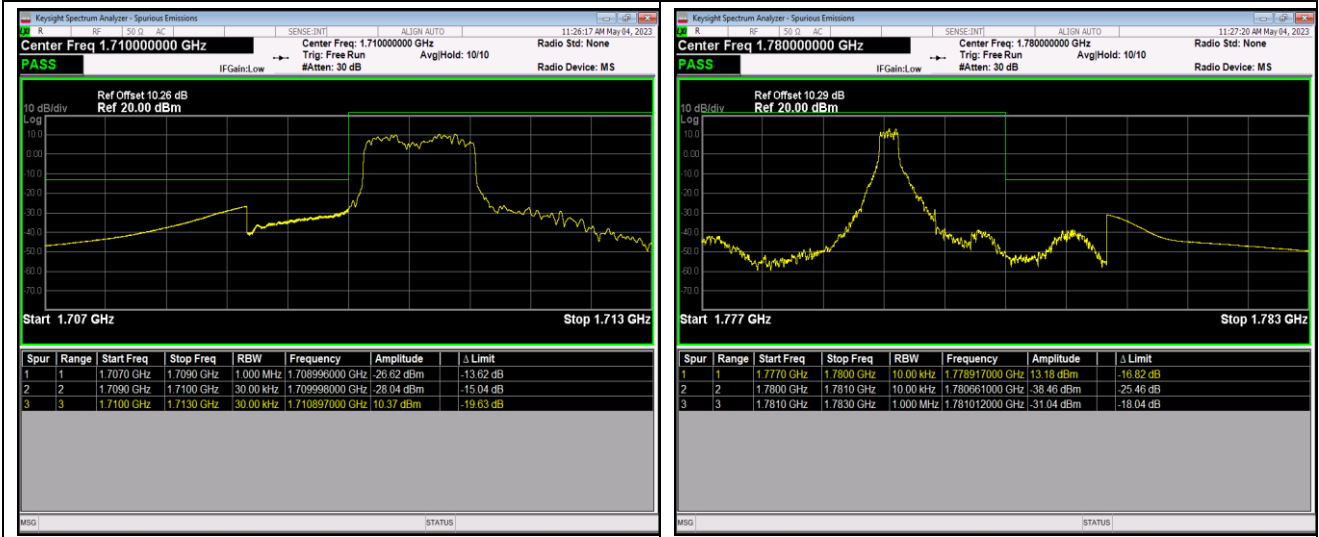

Band66-1.4MHz-16QAM-131979-6RB#0

Band66-1.4MHz-16QAM-132665-1RB#0

Band66-1.4MHz-16QAM-132665-1RB#5

Band66-1.4MHz-16QAM-132665-6RB#0

Band66-1.4MHz-64QAM-131979-1RB#0

Band66-1.4MHz-64QAM-131979-1RB#5

Band66-1.4MHz-64QAM-131979-6RB#0