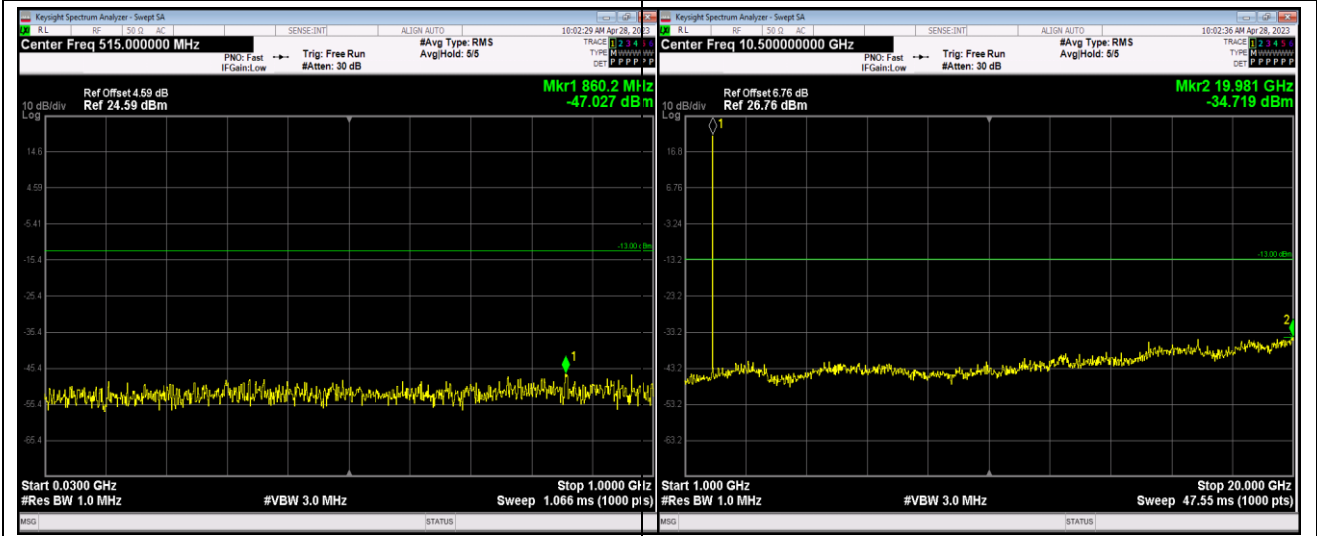

Band2-1.4MHz-16QAM-18900-1RB#0-Range1:30~1000MHz

Band2-1.4MHz-16QAM-18900-1RB#0-Range2:1000~20000MHz