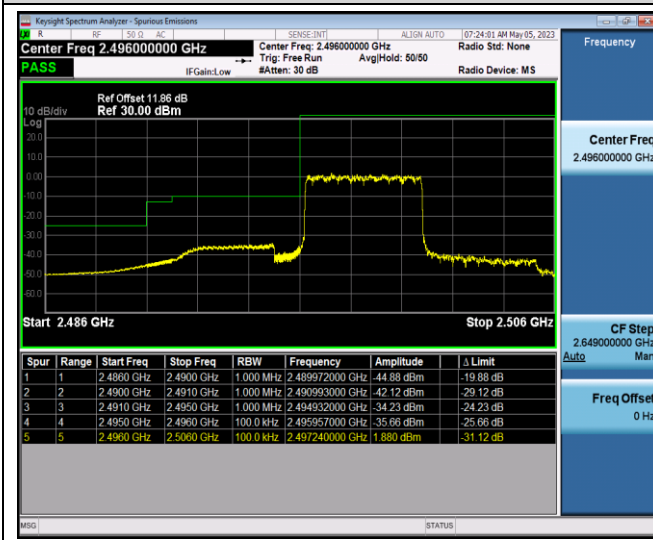

Band41-5MHz-QPSK-39675-25RB#0

Band41-5MHz-QPSK-41565-1RB#24