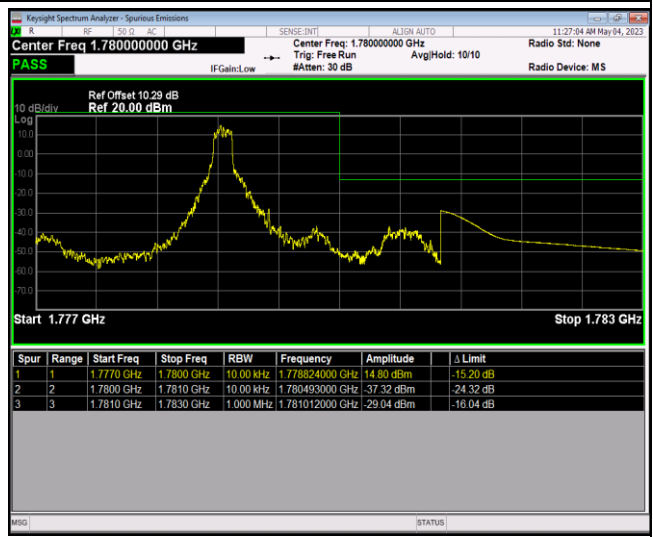

Band66-1.4MHz-QPSK-131979-1RB#5

Band66-1.4MHz-QPSK-131979-6RB#0

Band66-1.4MHz-QPSK-132665-1RB#0

Band66-1.4MHz-QPSK-132665-1RB#5

Band66-1.4MHz-QPSK-132665-6RB#0

Band66-1.4MHz-16QAM-131979-1RB#0

Band66-1.4MHz-16QAM-131979-1RB#5