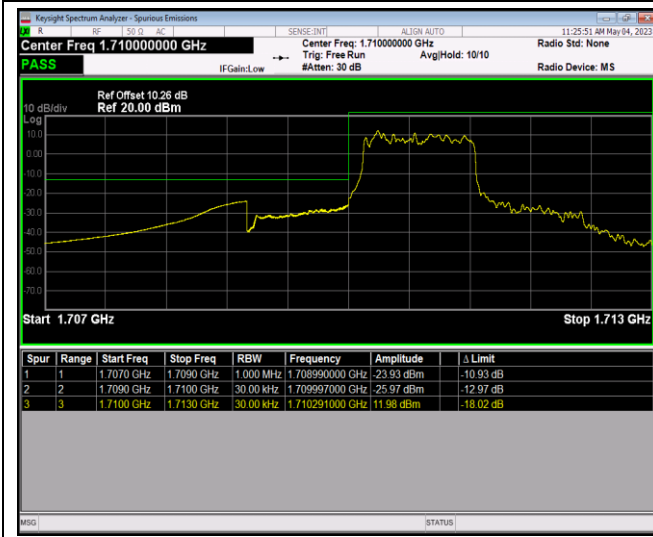

Band66-1.4MHz-QPSK-131979-6RB#0

Band66-1.4MHz-QPSK-132665-1RB#5