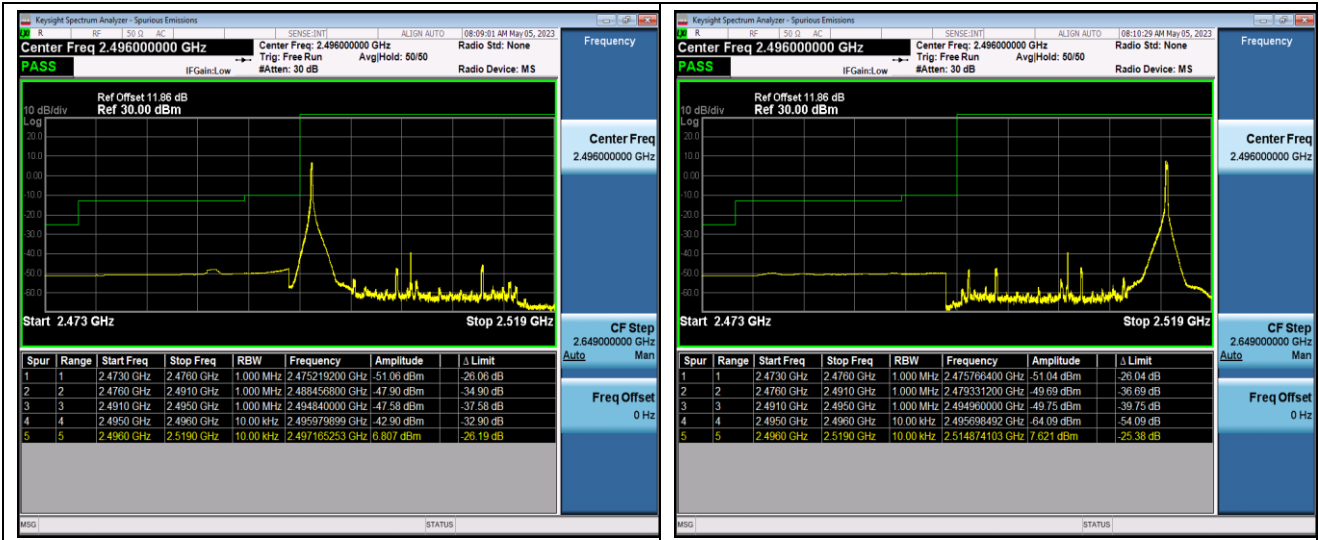

Band41-20MHz-64QAM-39750-1RB#0

Band41-20MHz-64QAM-39750-1RB#99

Band41-20MHz-64QAM-39750-100RB#0

Band41-20MHz-64QAM-41490-1RB#0