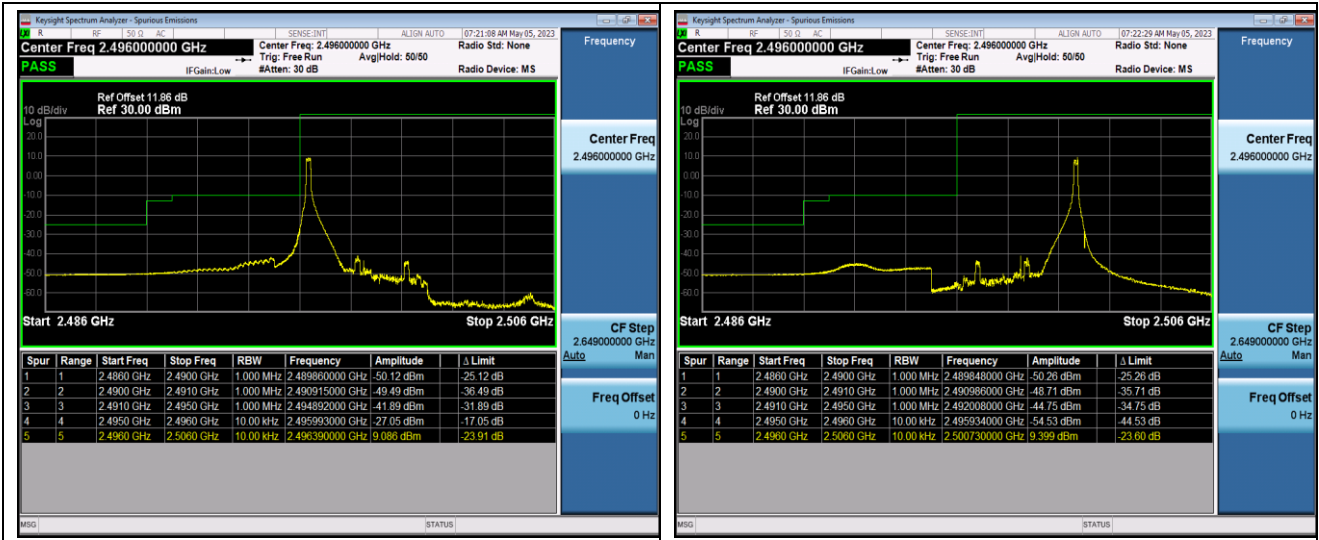

Band17-10MHz-64QAM-23780-50RB#0

Band17-10MHz-64QAM-23800-1RB#0

Band17-10MHz-64QAM-23800-1RB#49

Band17-10MHz-64QAM-23800-50RB#0

Band41-5MHz-QPSK-39675-1RB#0

Band41-5MHz-QPSK-39675-1RB#24

Band41-5MHz-QPSK-39675-25RB#0