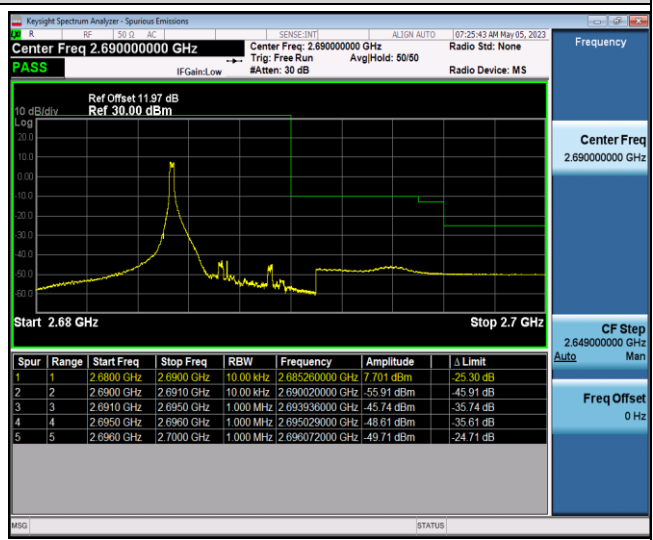

Band41-5MHz-QPSK-41565-1RB#0

Band41-5MHz-QPSK-41565-25RB#0