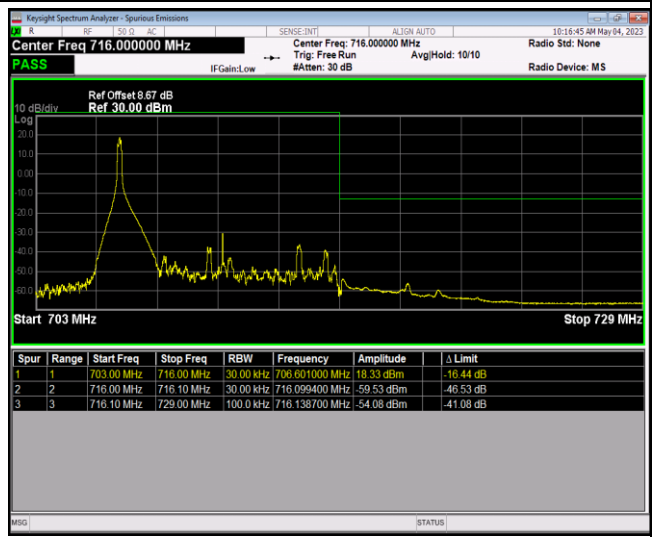

Band12-1.4MHz-64QAM-23173-1RB#5

Band12-1.4MHz-64QAM-23173-6RB#0

Band12-10MHz-QPSK-23060-1RB#0

Band12-10MHz-QPSK-23060-1RB#49

Band12-10MHz-QPSK-23060-50RB#0

Band12-10MHz-QPSK-23130-1RB#0

Band12-10MHz-QPSK-23130-1RB#49