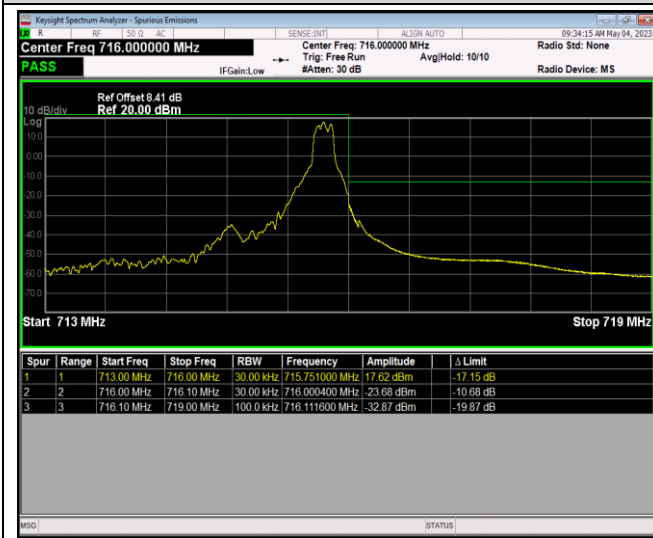

Band12-1.4MHz-16QAM-23173-1RB#5

Band12-1.4MHz-64QAM-23017-1RB#0