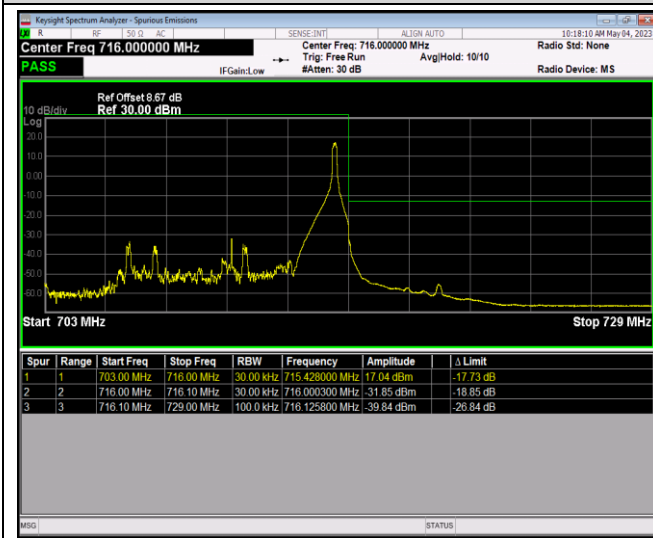

Band12-10MHz-QPSK-23130-1RB#49

Band12-10MHz-16QAM-23060-1RB#0