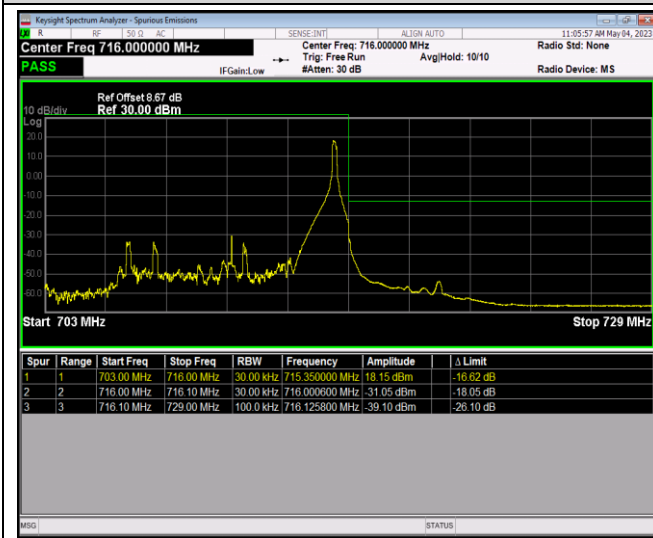

Band17-10MHz-QPSK-23780-50RB#0

Band17-10MHz-QPSK-23800-1RB#0

Band17-10MHz-QPSK-23800-1RB#49

Band17-10MHz-QPSK-23800-50RB#0

Band17-10MHz-16QAM-23780-1RB#0

Band17-10MHz-16QAM-23780-1RB#49

Band17-10MHz-16QAM-23780-50RB#0