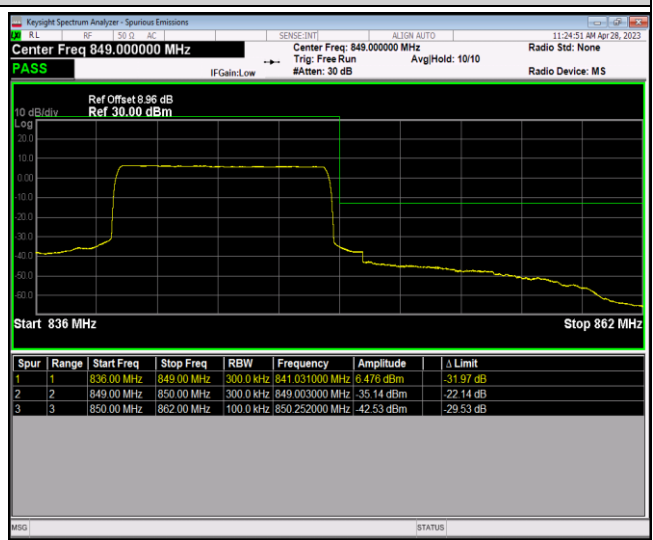

Band5-10MHz-QPSK-20600-50RB#0

Band5-10MHz-16QAM-20450-1RB#49