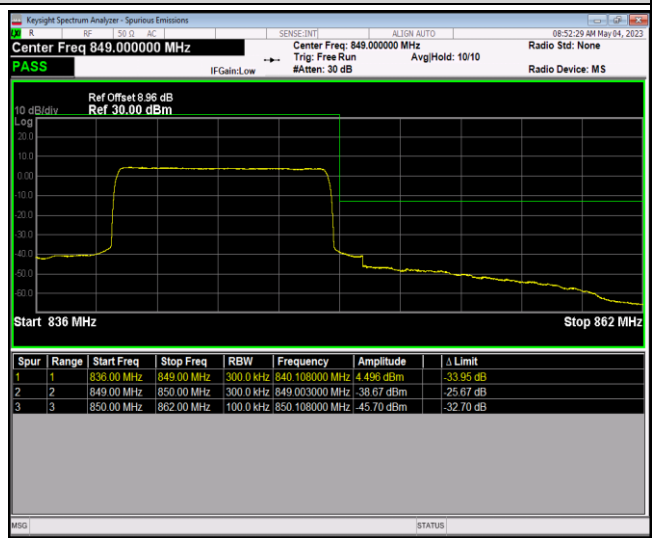

Band5-10MHz-64QAM-20600-50RB#0

Band7-5MHz-QPSK-20775-1RB#24