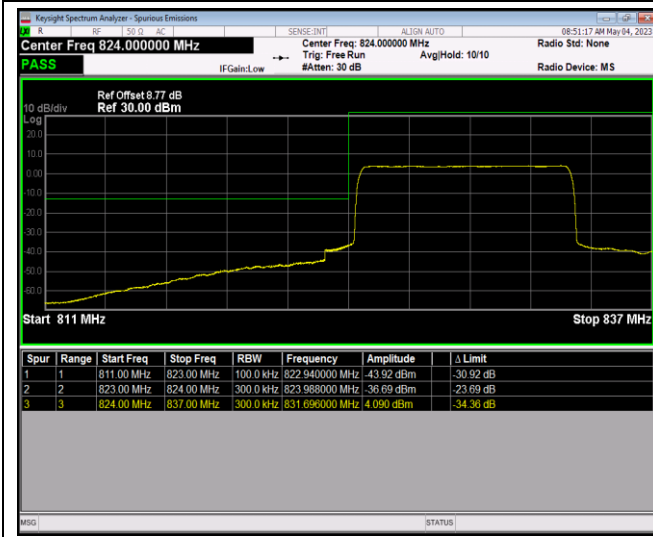

Band5-10MHz-QPSK-20600-50RB#0

Band5-10MHz-16QAM-20450-1RB#0

Band5-10MHz-16QAM-20450-1RB#49

Band5-10MHz-64QAM-20450-50RB#0

Band5-10MHz-64QAM-20600-1RB#0

Band5-10MHz-64QAM-20600-1RB#49

Band5-10MHz-64QAM-20600-50RB#0