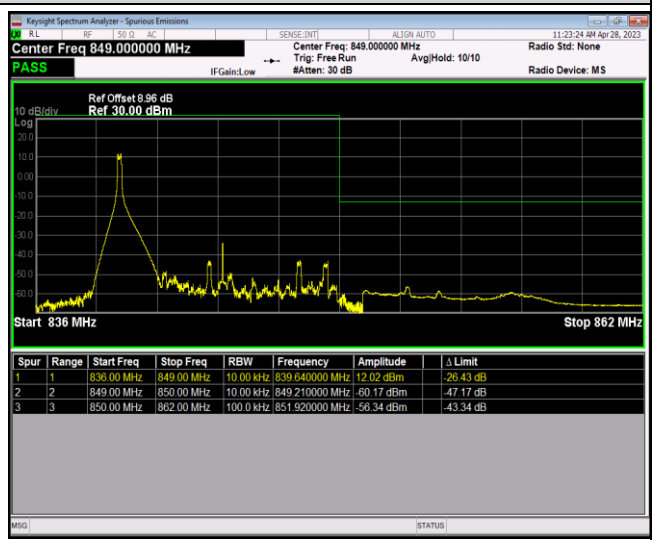

Band5-1.4MHz-64QAM-20643-1RB#5

Band5-1.4MHz-64QAM-20643-6RB#0

Band5-10MHz-QPSK-20450-1RB#0

Band5-10MHz-QPSK-20450-1RB#49

Band5-10MHz-QPSK-20450-50RB#0

Band5-10MHz-QPSK-20600-1RB#0

Band5-10MHz-QPSK-20600-1RB#49