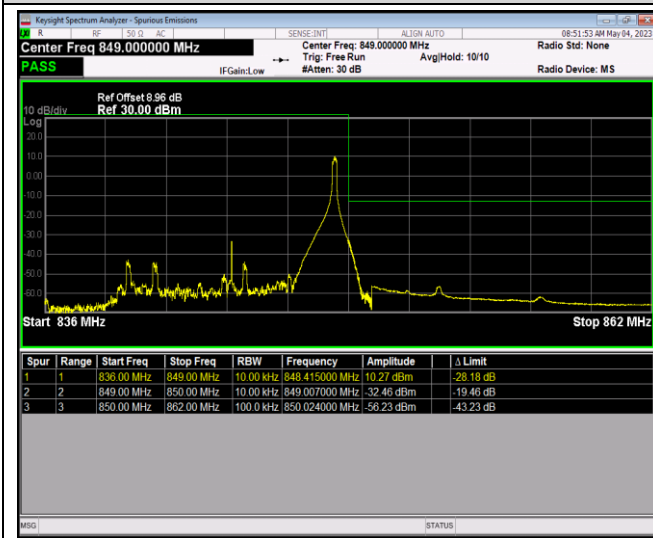

Band5-10MHz-QPSK-20600-50RB#0

Band5-10MHz-16QAM-20450-1RB#0

Band5-10MHz-16QAM-20450-1RB#49

Band5-10MHz-64QAM-20450-50RB#0

Band5-10MHz-64QAM-20600-1RB#0

Band5-10MHz-64QAM-20600-1RB#49

Band5-10MHz-64QAM-20600-50RB#0