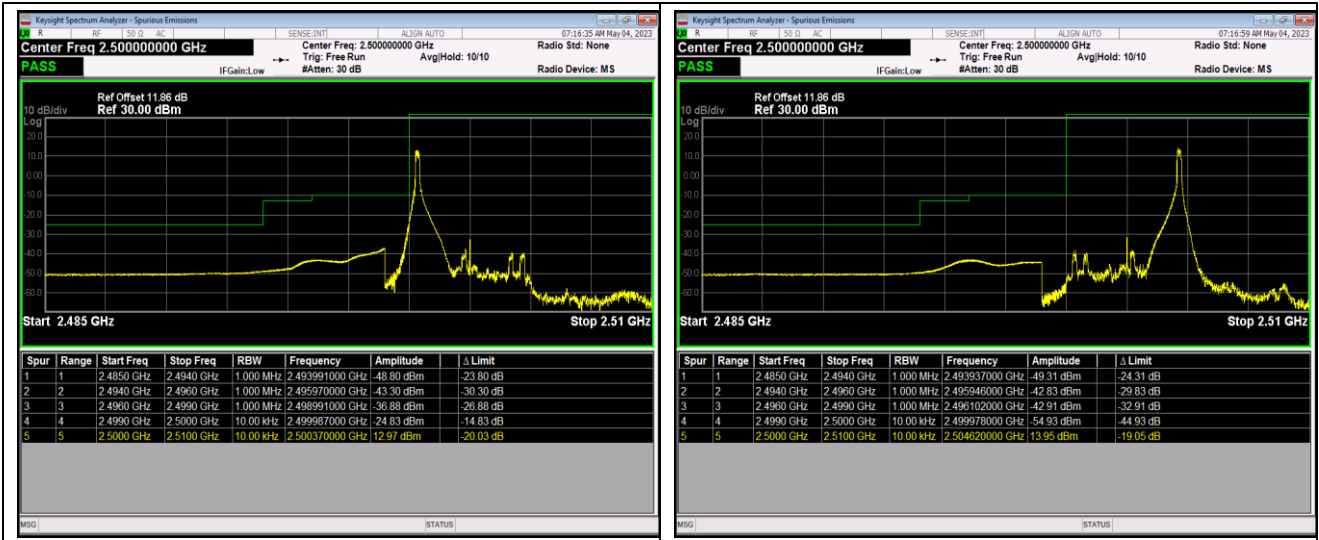

Band7-5MHz-QPSK-20775-1RB#0

Band7-5MHz-QPSK-20775-1RB#24

Band7-5MHz-QPSK-20775-25RB#0

Band7-5MHz-QPSK-21425-1RB#0