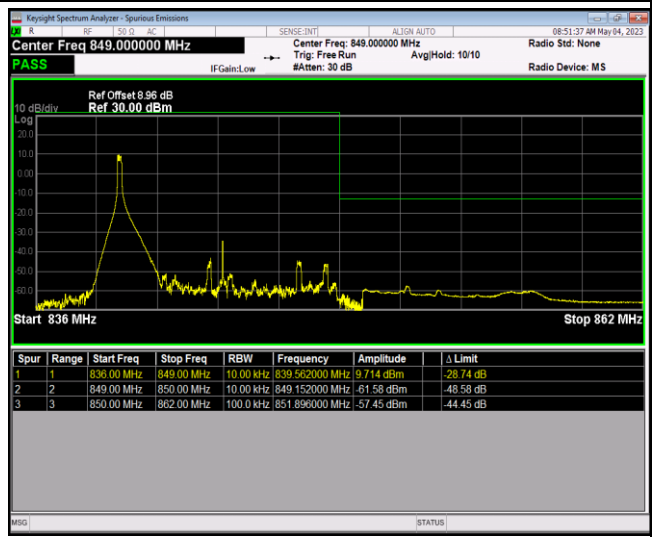

Band5-10MHz-QPSK-20600-50RB#0

Band5-10MHz-16QAM-20450-1RB#0

Band5-10MHz-16QAM-20450-1RB#49

Band5-10MHz-64QAM-20450-50RB#0

Band5-10MHz-64QAM-20600-1RB#0

Band5-10MHz-64QAM-20600-1RB#49

Band5-10MHz-64QAM-20600-50RB#0