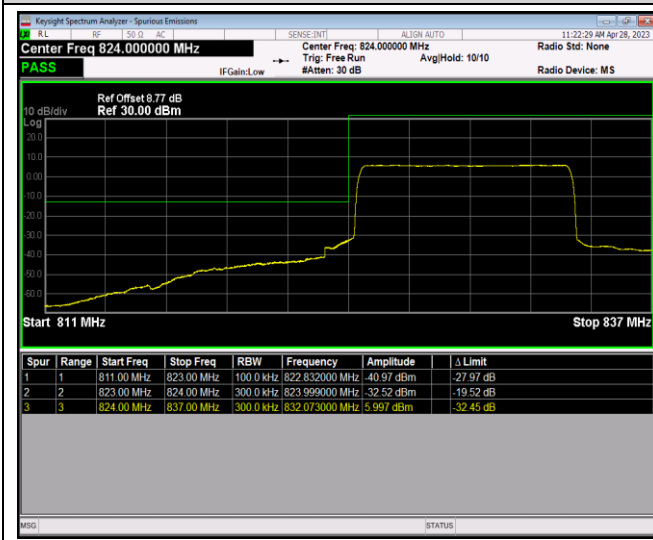

Band5-1.4MHz-64QAM-20643-1RB#5

Band5-1.4MHz-64QAM-20643-6RB#0

Band5-10MHz-QPSK-20450-1RB#0

Band5-10MHz-QPSK-20450-1RB#49

Band5-10MHz-QPSK-20450-50RB#0

Band5-10MHz-QPSK-20600-1RB#0

Band5-10MHz-QPSK-20600-1RB#49