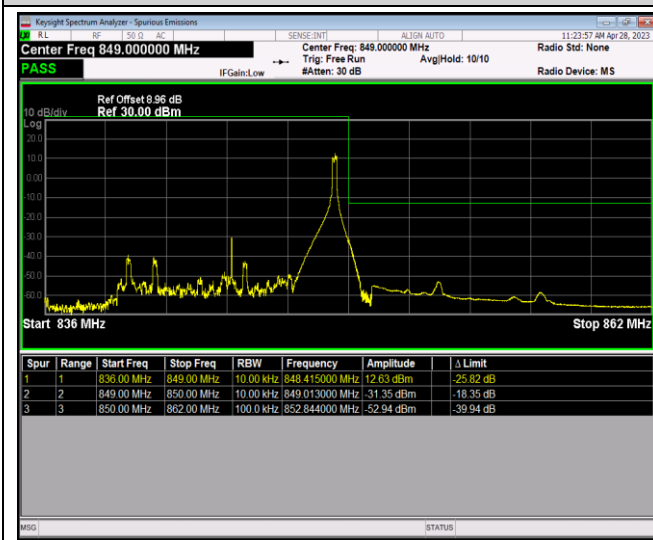

Band5-10MHz-QPSK-20600-1RB#49

Band5-10MHz-16QAM-20450-1RB#0