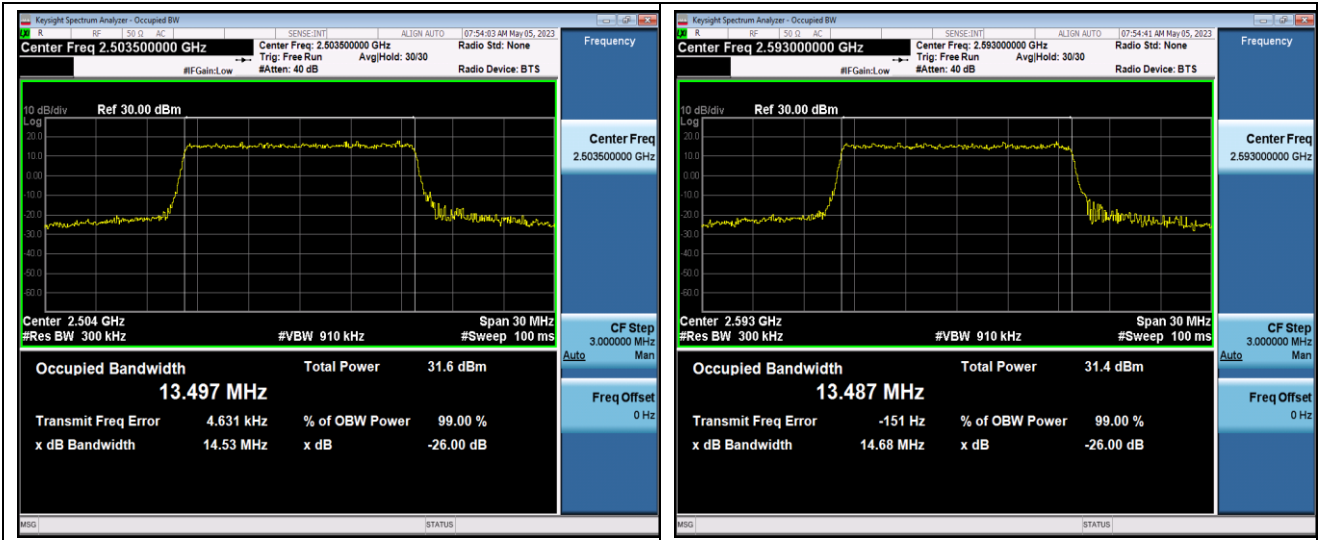

Band41-10MHz-64QAM-39700-50RB#0

Band41-10MHz-64QAM-40620-50RB#0

Band41-10MHz-64QAM-41540-50RB#0

Band41-15MHz-QPSK-39725-75RB#0

Band41-15MHz-QPSK-40620-75RB#0

Band41-15MHz-64QAM-41515-75RB#0

Band41-20MHz-QPSK-39750-100RB#0