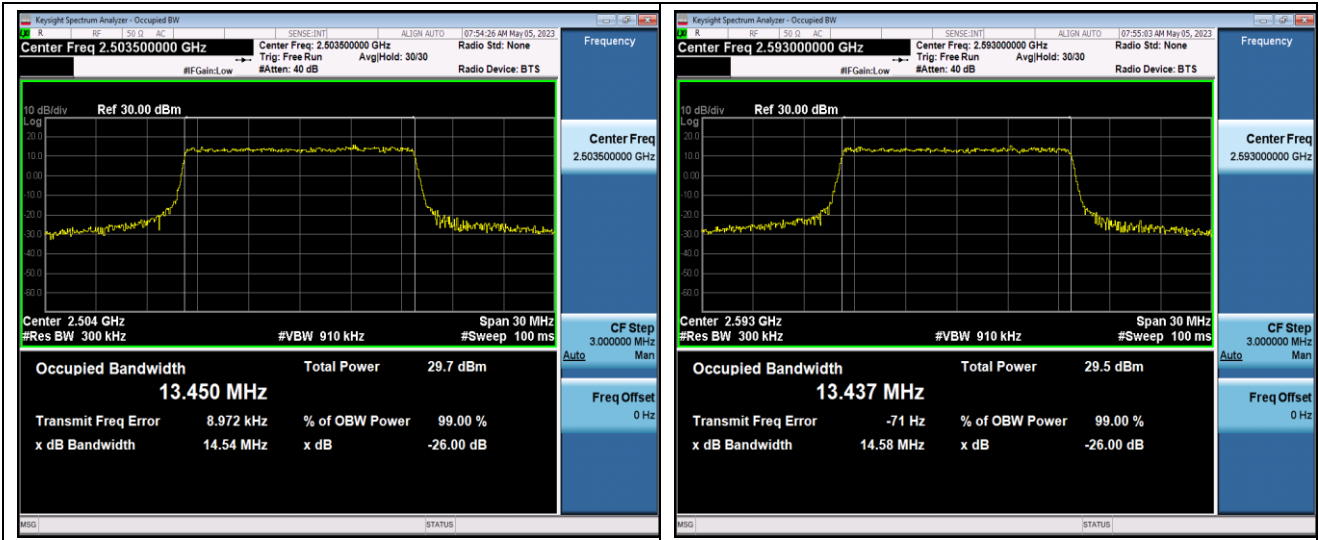

Band41-10MHz-64QAM-39700-50RB#0

Band41-10MHz-64QAM-40620-50RB#0

Band41-10MHz-64QAM-41540-50RB#0

Band41-15MHz-QPSK-39725-75RB#0

Band41-15MHz-QPSK-40620-75RB#0

Band41-15MHz-64QAM-41515-75RB#0

Band41-20MHz-QPSK-39750-100RB#0