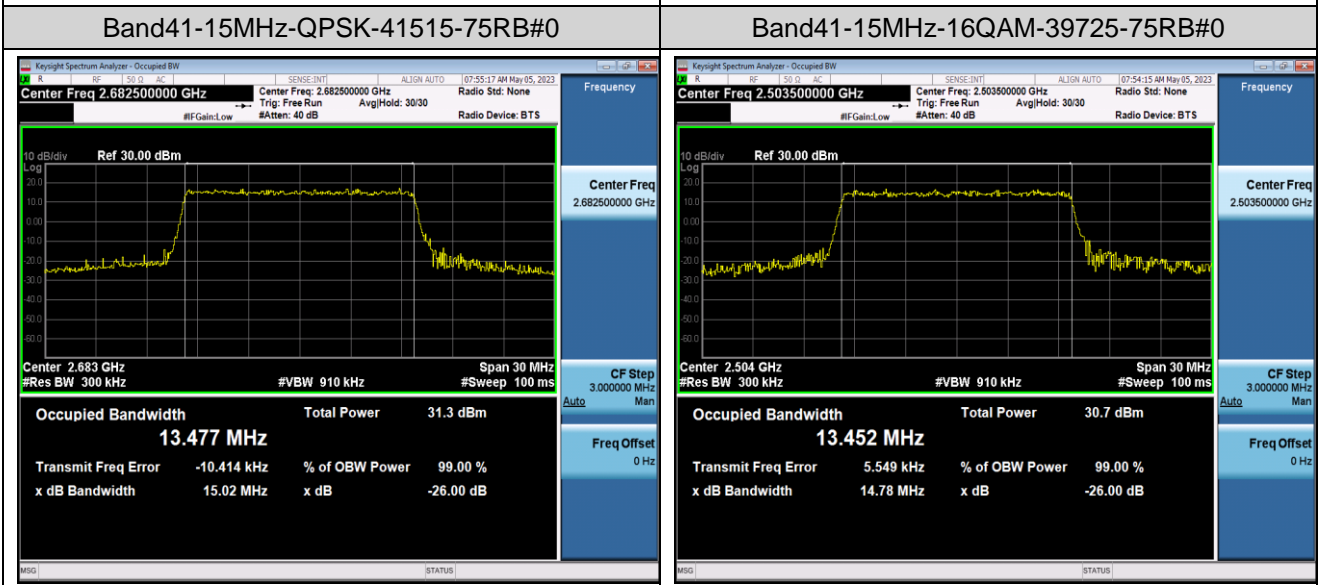

Band41-10MHz-64QAM-39700-50RB#0

Band41-10MHz-64QAM-40620-50RB#0

Band41-10MHz-64QAM-41540-50RB#0

Band41-15MHz-QPSK-39725-75RB#0

Band41-15MHz-QPSK-40620-75RB#0

Band41-15MHz-64QAM-41515-75RB#0

Band41-20MHz-QPSK-39750-100RB#0