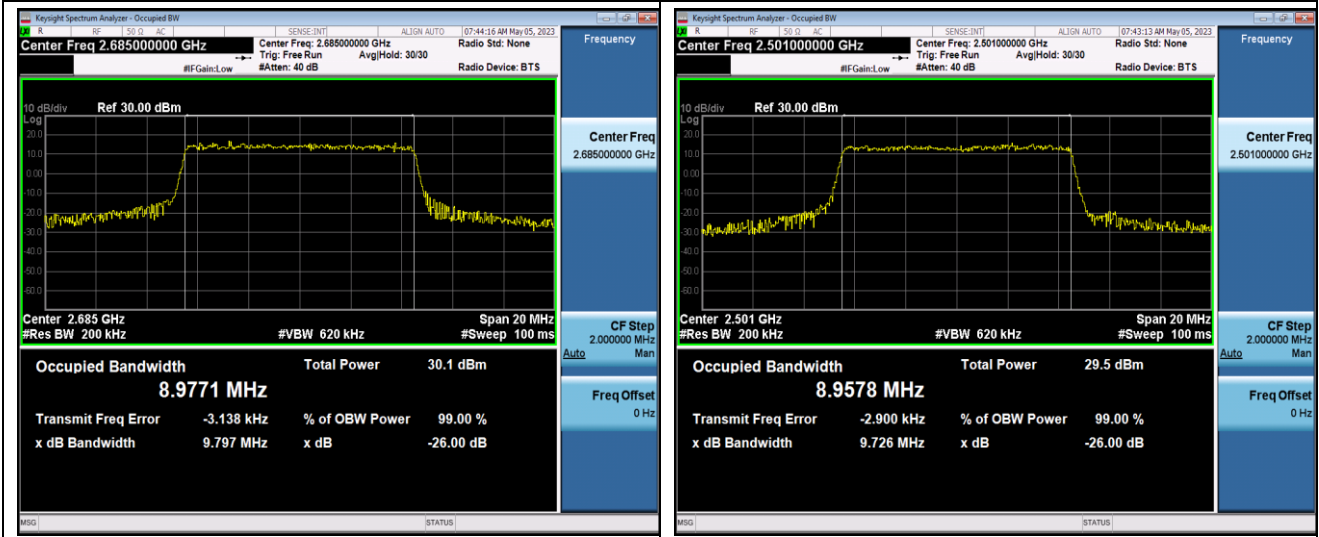

Band41-10MHz-16QAM-41540-50RB#0

Band41-10MHz-64QAM-39700-50RB#0

Band41-10MHz-64QAM-40620-50RB#0

Band41-10MHz-64QAM-41540-50RB#0