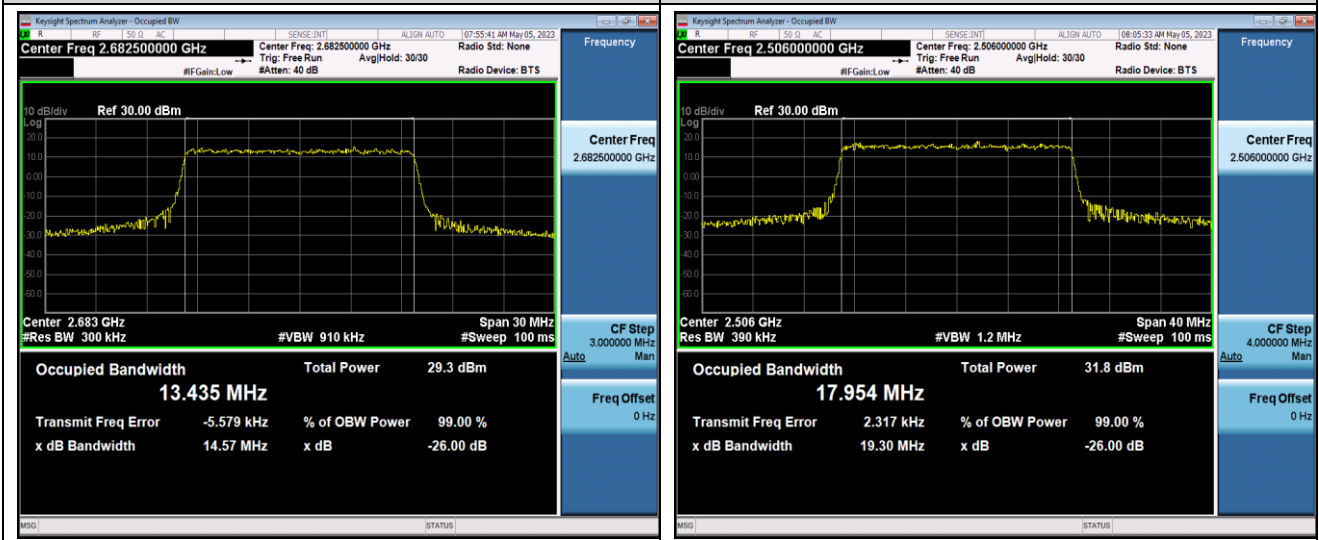

Band41-10MHz-64QAM-39700-50RB#0

Band41-10MHz-64QAM-40620-50RB#0

Band41-10MHz-64QAM-41540-50RB#0

Band41-15MHz-QPSK-39725-75RB#0

Band41-15MHz-QPSK-40620-75RB#0

Band41-15MHz-64QAM-41515-75RB#0

Band41-20MHz-QPSK-39750-100RB#0