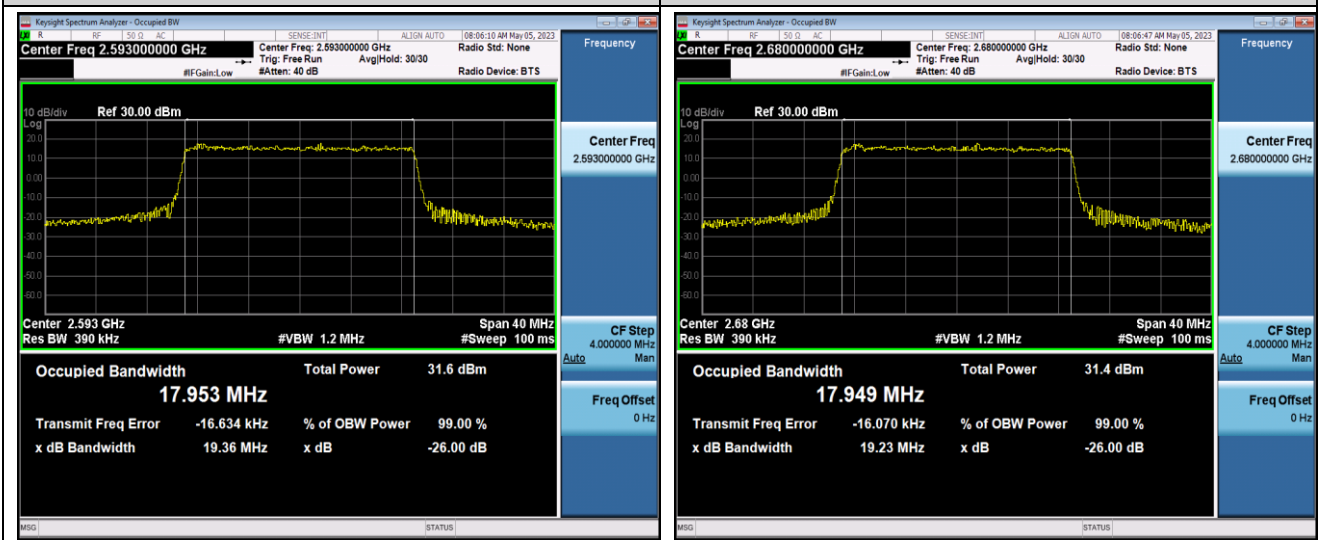

Band41-20MHz-QPSK-40620-100RB#0

Band41-20MHz-QPSK-41490-100RB#0

Band41-20MHz-16QAM-39750-100RB#0

Band41-20MHz-16QAM-40620-100RB#0