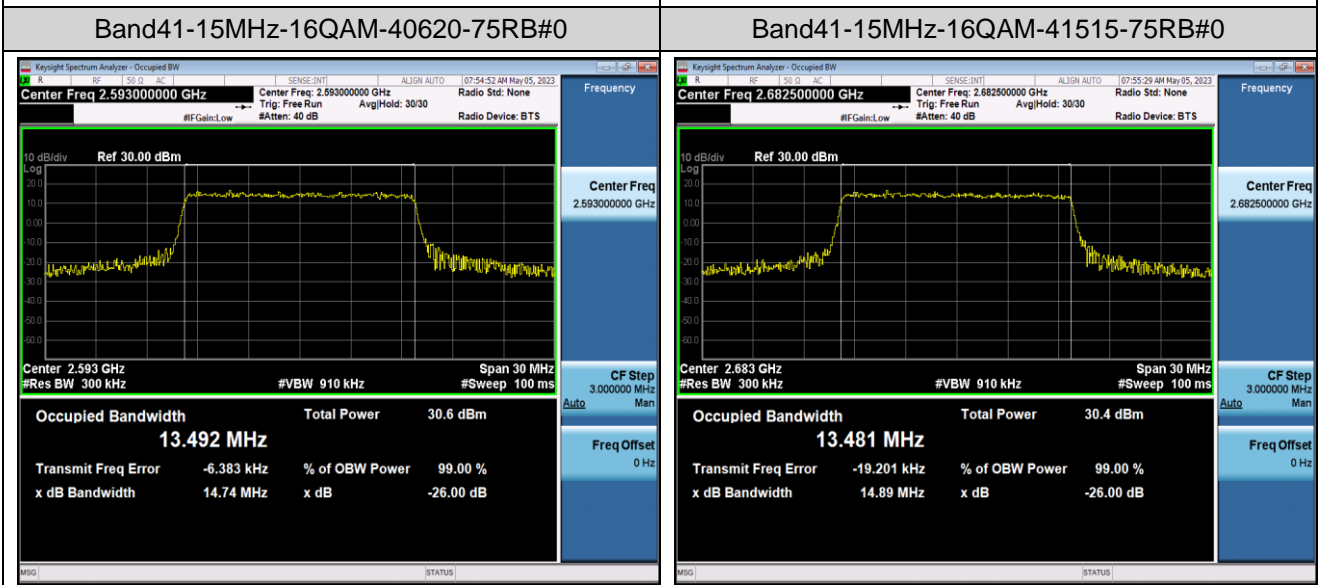

Band41-10MHz-64QAM-39700-50RB#0

Band41-10MHz-64QAM-40620-50RB#0

Band41-10MHz-64QAM-41540-50RB#0

Band41-15MHz-QPSK-39725-75RB#0

Band41-15MHz-QPSK-40620-75RB#0

Band41-15MHz-64QAM-41515-75RB#0

Band41-20MHz-QPSK-39750-100RB#0