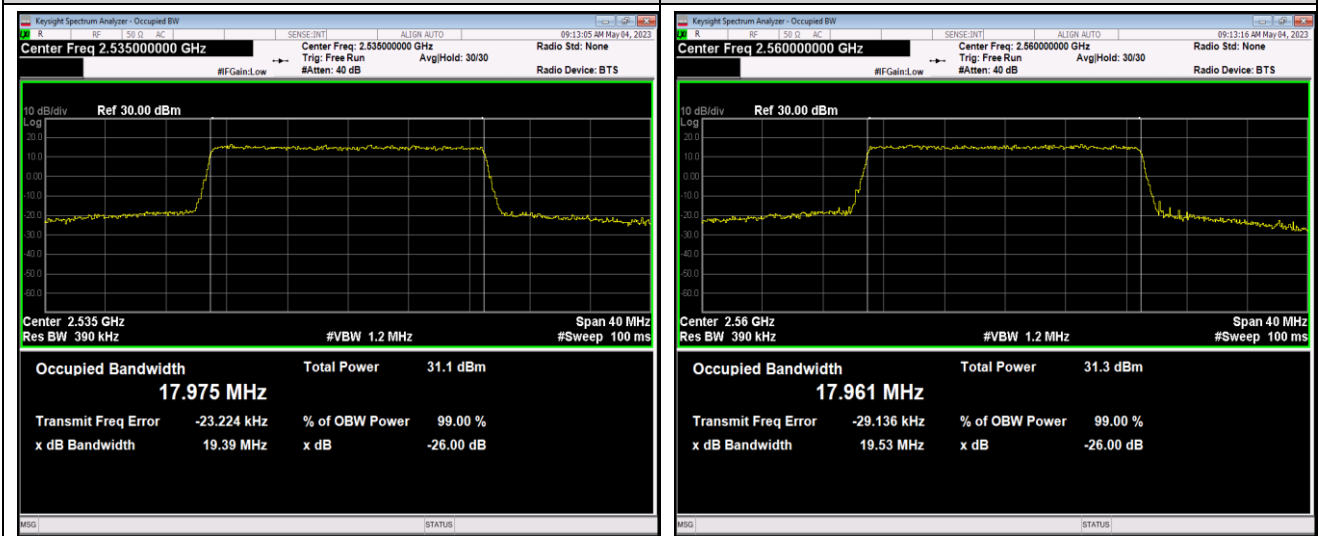

Band7-20MHz-16QAM-21350-100RB#0

Band7-20MHz-64QAM-20850-100RB#0

Band7-20MHz-64QAM-21100-100RB#0

Band7-20MHz-64QAM-21350-100RB#0

Band12-1.4MHz-QPSK-23017-6RB#0

Band12-1.4MHz-QPSK-23095-6RB#0

Band12-1.4MHz-64QAM-23173-6RB#0