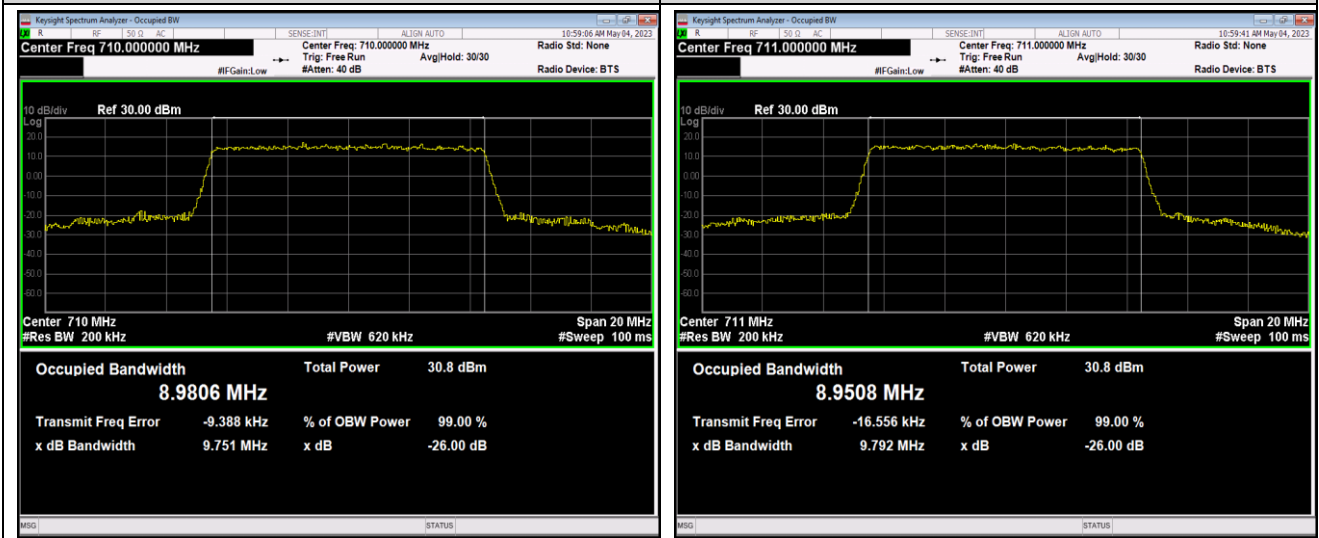

Band17-10MHz-16QAM-23790-50RB#0

Band17-10MHz-16QAM-23800-50RB#0

Band17-10MHz-64QAM-23780-50RB#0

Band17-10MHz-64QAM-23790-50RB#0

Band17-10MHz-64QAM-23800-50RB#0

Band41-5MHz-QPSK-39675-25RB#0

Band41-5MHz-QPSK-40620-25RB#0