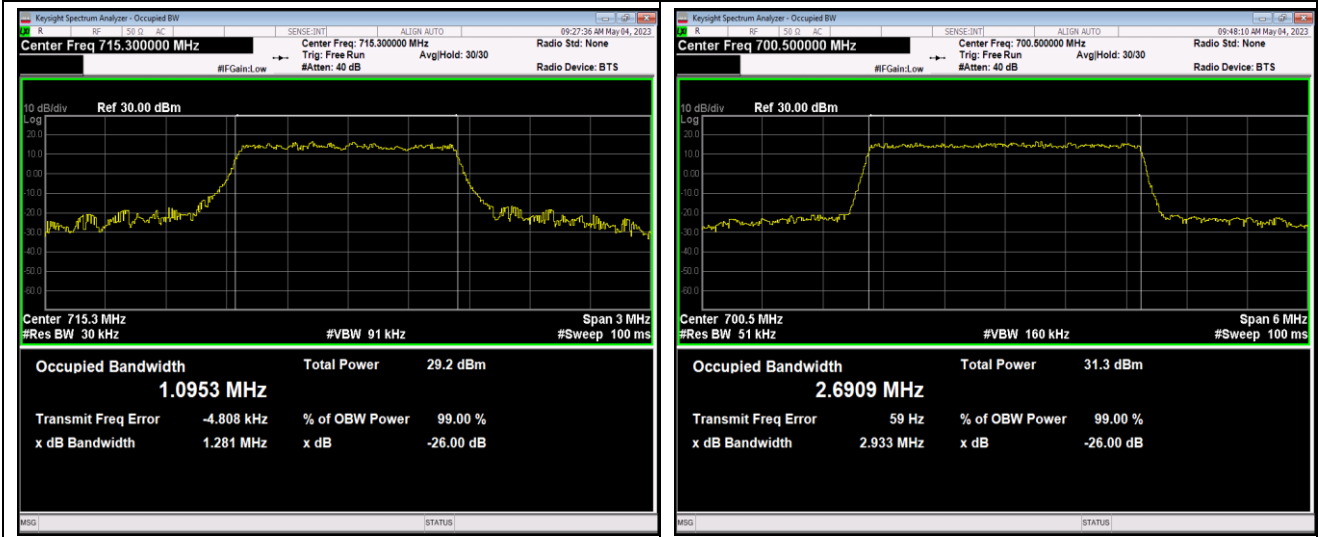

Band12-1.4MHz-64QAM-23173-6RB#0

Band12-3MHz-QPSK-23025-15RB#0

Band12-3MHz-QPSK-23095-15RB#0

Band12-3MHz-QPSK-23165-15RB#0