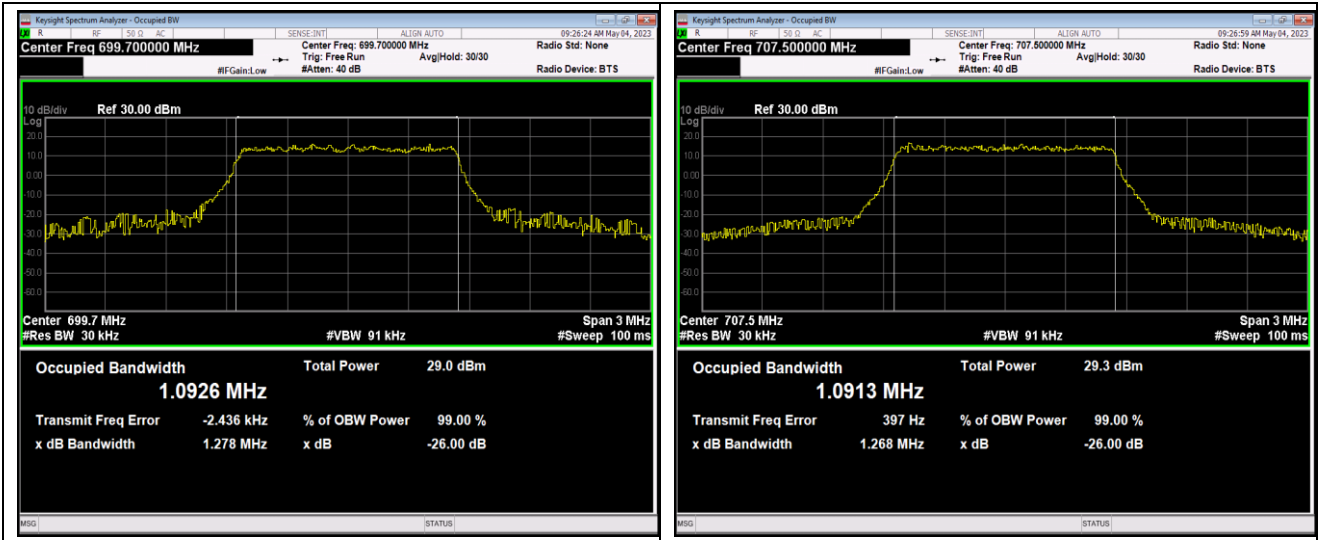

Band7-20MHz-16QAM-21350-100RB#0

Band7-20MHz-64QAM-20850-100RB#0

Band7-20MHz-64QAM-21100-100RB#0

Band7-20MHz-64QAM-21350-100RB#0

Band12-1.4MHz-QPSK-23017-6RB#0

Band12-1.4MHz-QPSK-23095-6RB#0

Band12-1.4MHz-64QAM-23173-6RB#0