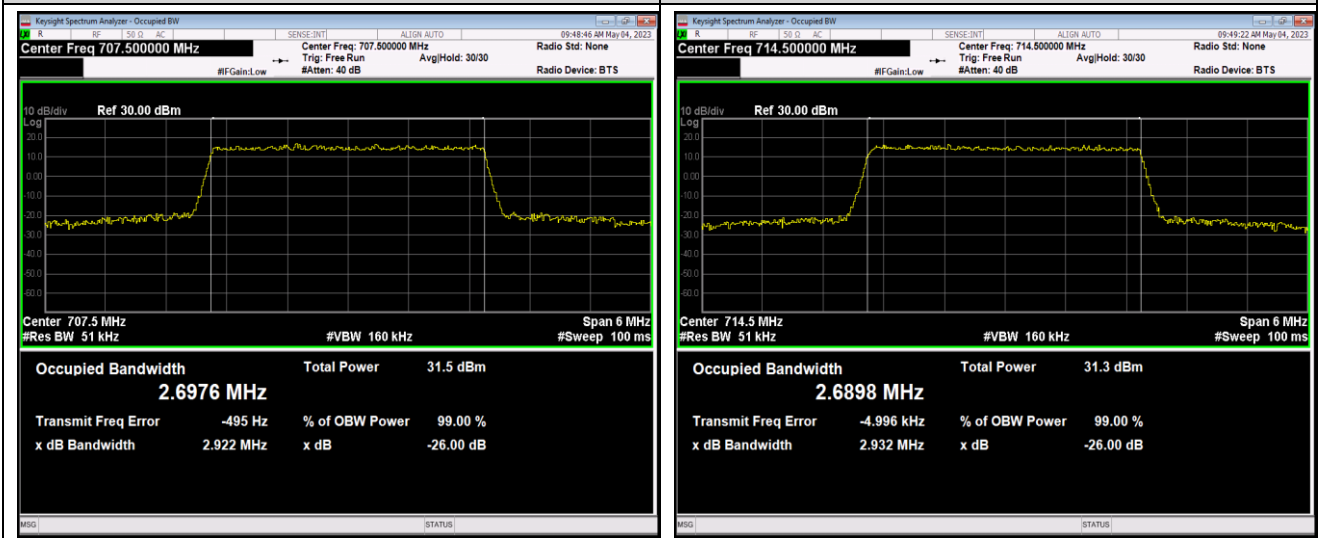

Band12-3MHz-QPSK-23095-15RB#0

Band12-3MHz-QPSK-23165-15RB#0

Band12-3MHz-16QAM-23025-15RB#0

Band12-3MHz-16QAM-23095-15RB#0