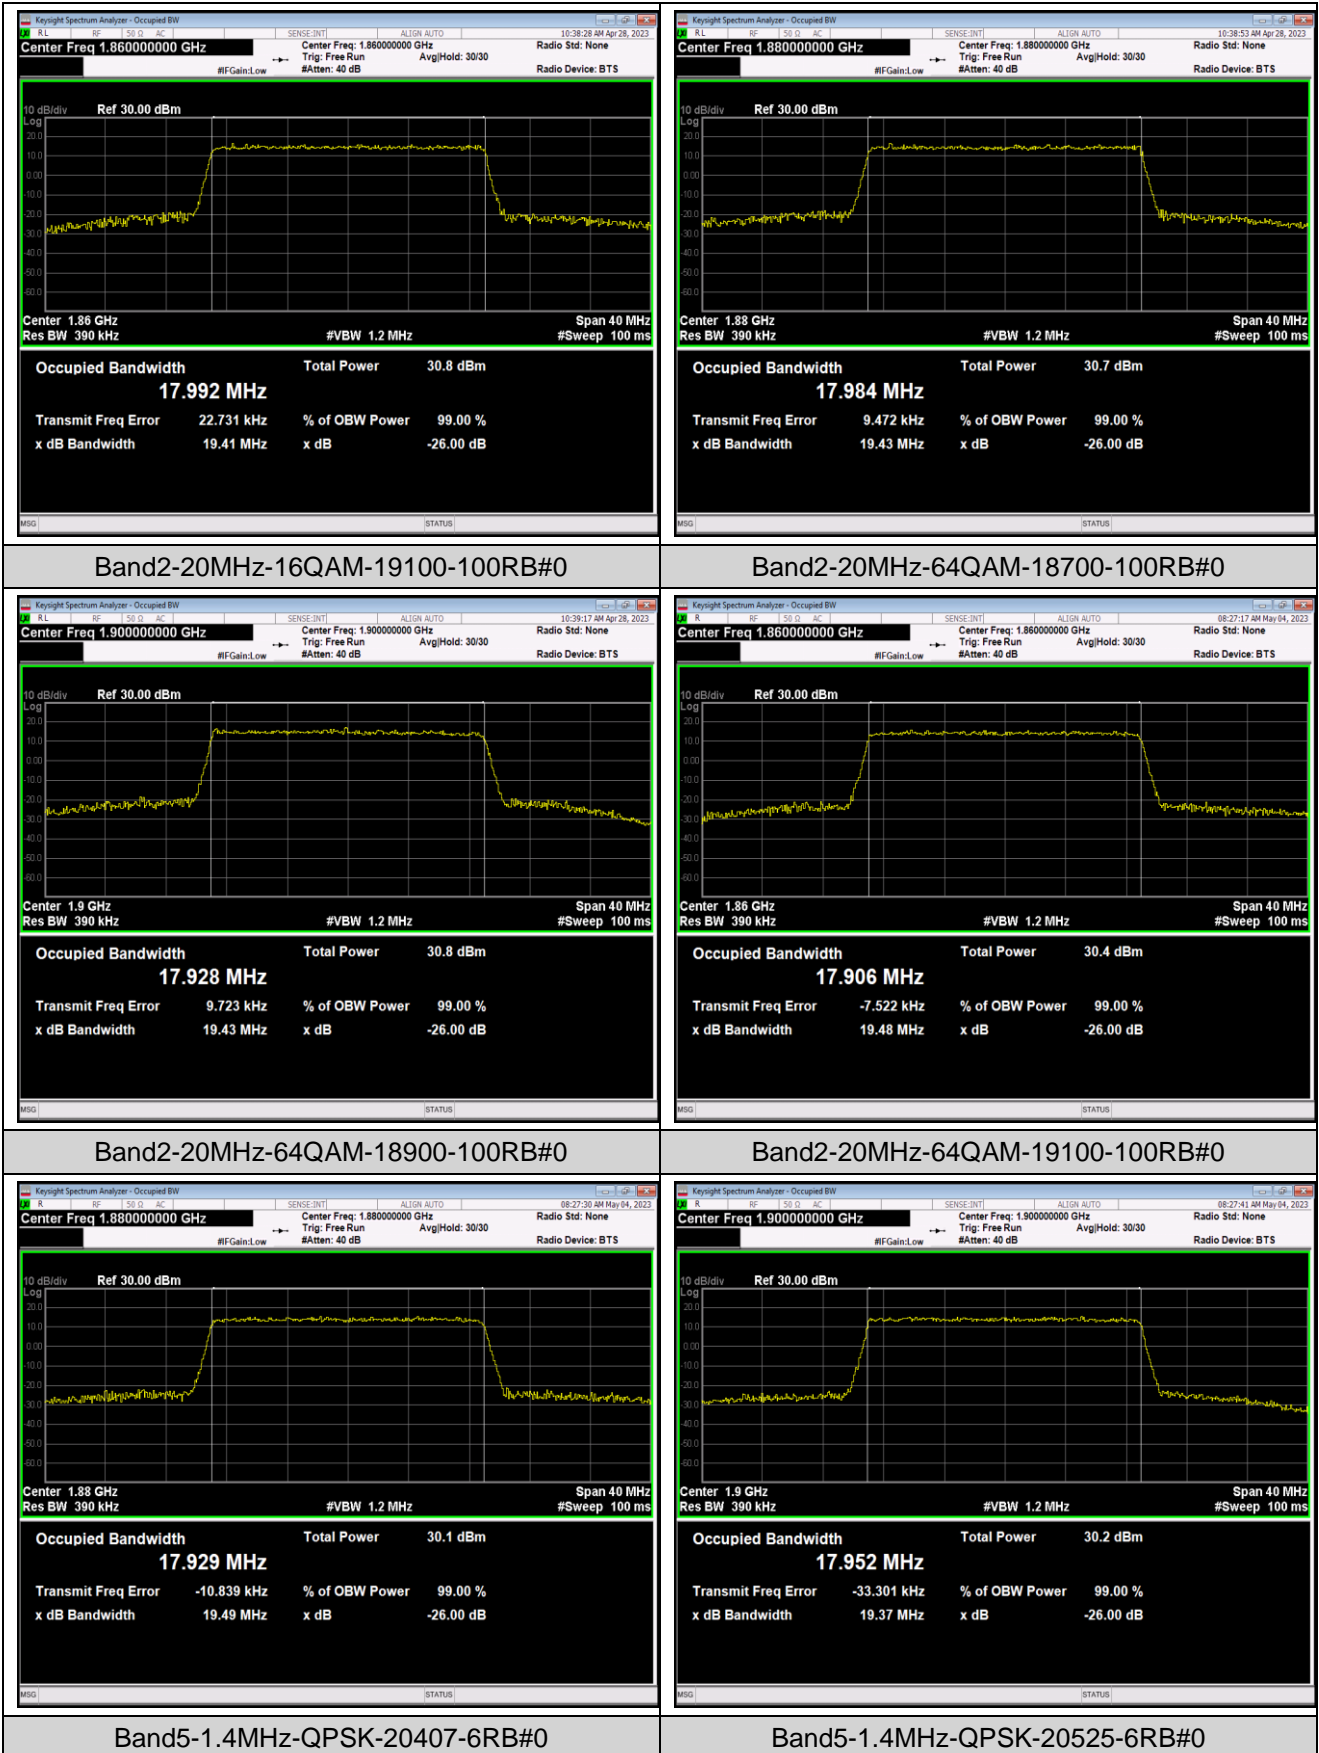

Band2-15MHz-QPSK-19125-75RB#0

Band2-15MHz-16QAM-18675-75RB#0

Band2-15MHz-16QAM-18900-75RB#0

Band2-15MHz-16QAM-19125-75RB#0

Band2-15MHz-64QAM-18675-75RB#0

Band2-15MHz-64QAM-18900-75RB#0

Band5-1.4MHz-QPSK-20643-6RB#0

Band5-1.4MHz-16QAM-20407-6RB#0

Band5-1.4MHz-16QAM-20525-6RB#0

Band5-1.4MHz-16QAM-20643-6RB#0

Band5-1.4MHz-64QAM-20407-6RB#0

Band5-1.4MHz-64QAM-20525-6RB#0

Band5-10MHz-16QAM-20600-50RB#0

Band5-10MHz-64QAM-20450-50RB#0

Band5-10MHz-64QAM-20525-50RB#0

Band5-10MHz-64QAM-20600-50RB#0

Band7-5MHz-QPSK-20775-25RB#0

Band7-5MHz-QPSK-21100-25RB#0

Band7-5MHz-QPSK-21425-25RB#0

Band7-5MHz-16QAM-20775-25RB#0

Band7-5MHz-16QAM-21100-25RB#0