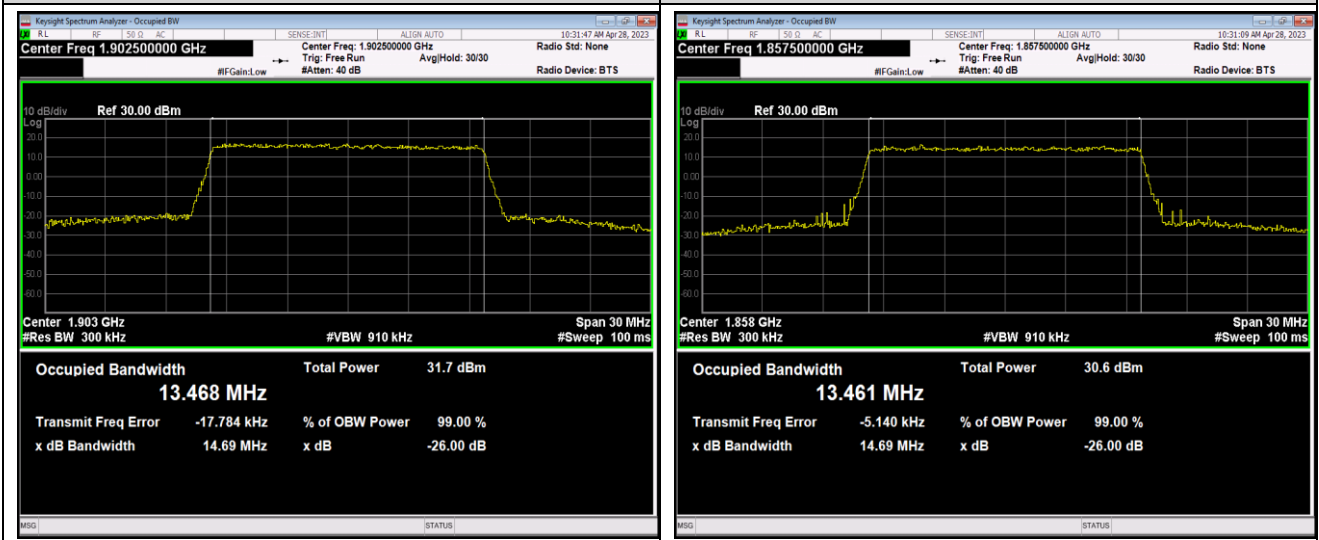

Band2-15MHz-QPSK-19125-75RB#0

Band2-15MHz-16QAM-18675-75RB#0

Band2-15MHz-16QAM-18900-75RB#0

Band2-15MHz-16QAM-19125-75RB#0

Band2-15MHz-64QAM-18675-75RB#0

Band2-15MHz-64QAM-18900-75RB#0

Band5-1.4MHz-QPSK-20643-6RB#0