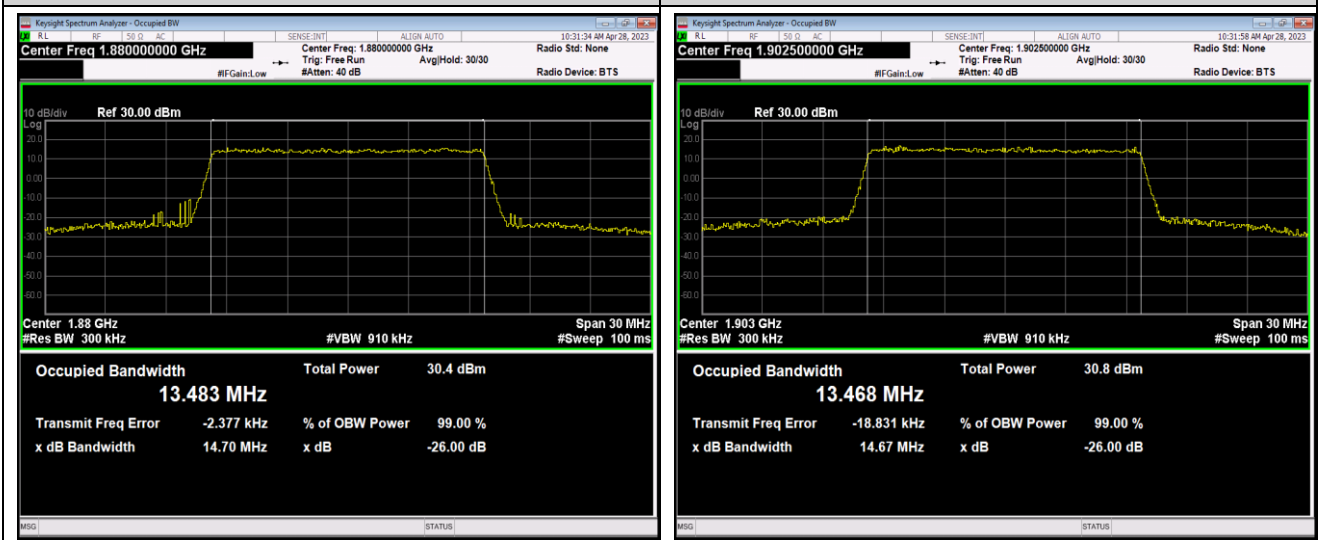

Band2-15MHz-QPSK-19125-75RB#0

Band2-15MHz-16QAM-18675-75RB#0

Band2-15MHz-16QAM-18900-75RB#0

Band2-15MHz-16QAM-19125-75RB#0

Band2-15MHz-64QAM-18675-75RB#0

Band2-15MHz-64QAM-18900-75RB#0

Band5-1.4MHz-QPSK-20643-6RB#0