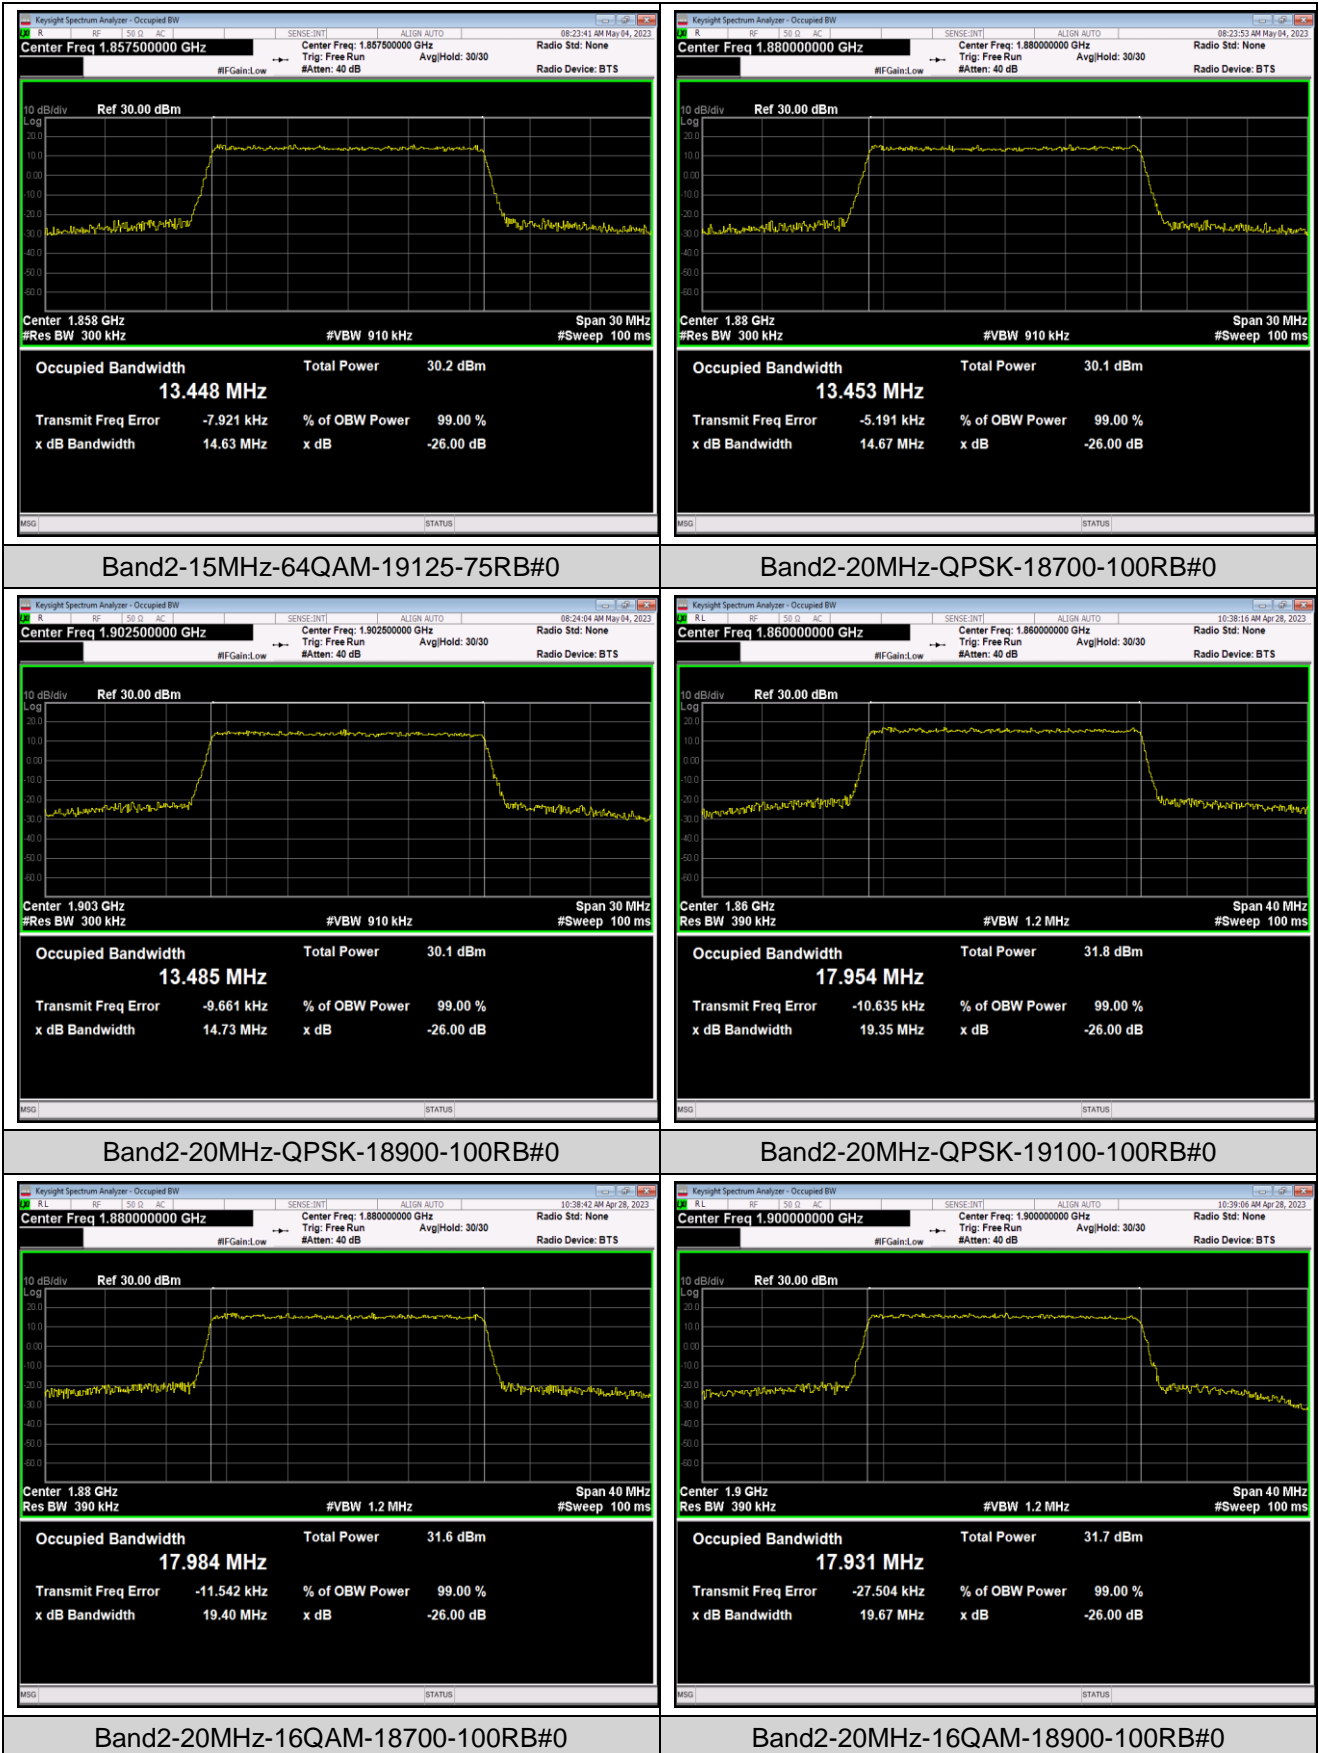

Band2-15MHz-QPSK-19125-75RB#0

Band2-15MHz-16QAM-18675-75RB#0

Band2-15MHz-16QAM-18900-75RB#0

Band2-15MHz-16QAM-19125-75RB#0

Band2-15MHz-64QAM-18675-75RB#0

Band2-15MHz-64QAM-18900-75RB#0

Band5-1.4MHz-QPSK-20643-6RB#0

Band5-1.4MHz-16QAM-20407-6RB#0

Band5-1.4MHz-16QAM-20525-6RB#0

Band5-1.4MHz-16QAM-20643-6RB#0

Band5-1.4MHz-64QAM-20407-6RB#0

Band5-1.4MHz-64QAM-20525-6RB#0

Band5-10MHz-16QAM-20600-50RB#0

Band5-10MHz-64QAM-20450-50RB#0

Band5-10MHz-64QAM-20525-50RB#0

Band5-10MHz-64QAM-20600-50RB#0

Band7-5MHz-QPSK-20775-25RB#0

Band7-5MHz-QPSK-21100-25RB#0

Band7-5MHz-QPSK-21425-25RB#0

Band7-5MHz-16QAM-20775-25RB#0

Band7-5MHz-16QAM-21100-25RB#0