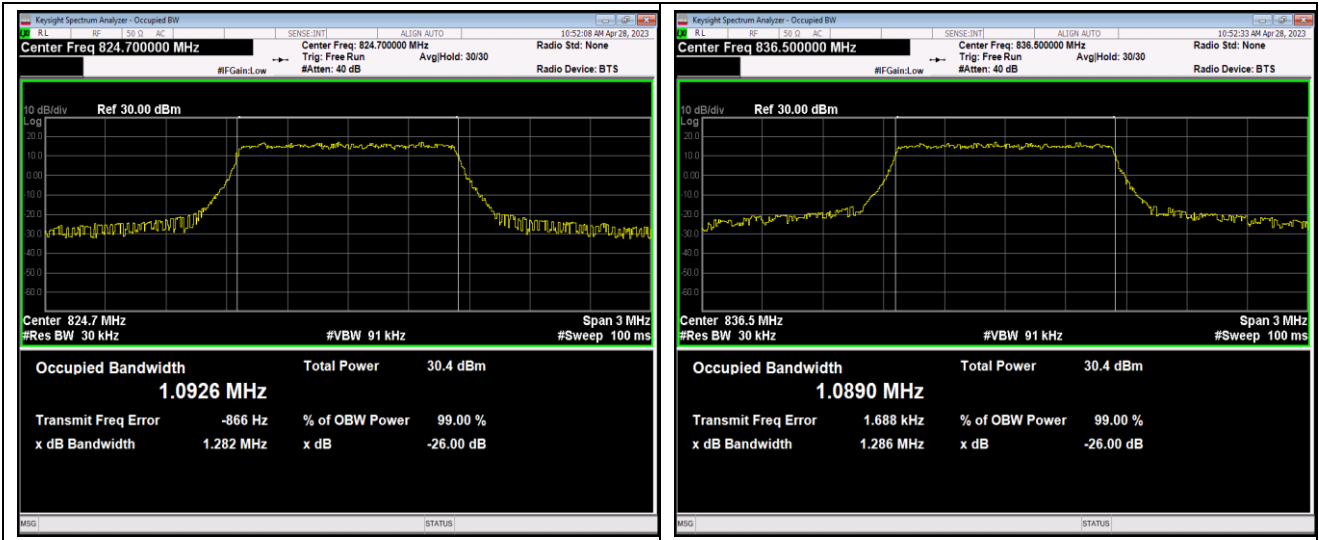

Band2-15MHz-QPSK-19125-75RB#0

Band2-15MHz-16QAM-18675-75RB#0

Band2-15MHz-16QAM-18900-75RB#0

Band2-15MHz-16QAM-19125-75RB#0

Band2-15MHz-64QAM-18675-75RB#0

Band2-15MHz-64QAM-18900-75RB#0

Band5-1.4MHz-QPSK-20643-6RB#0