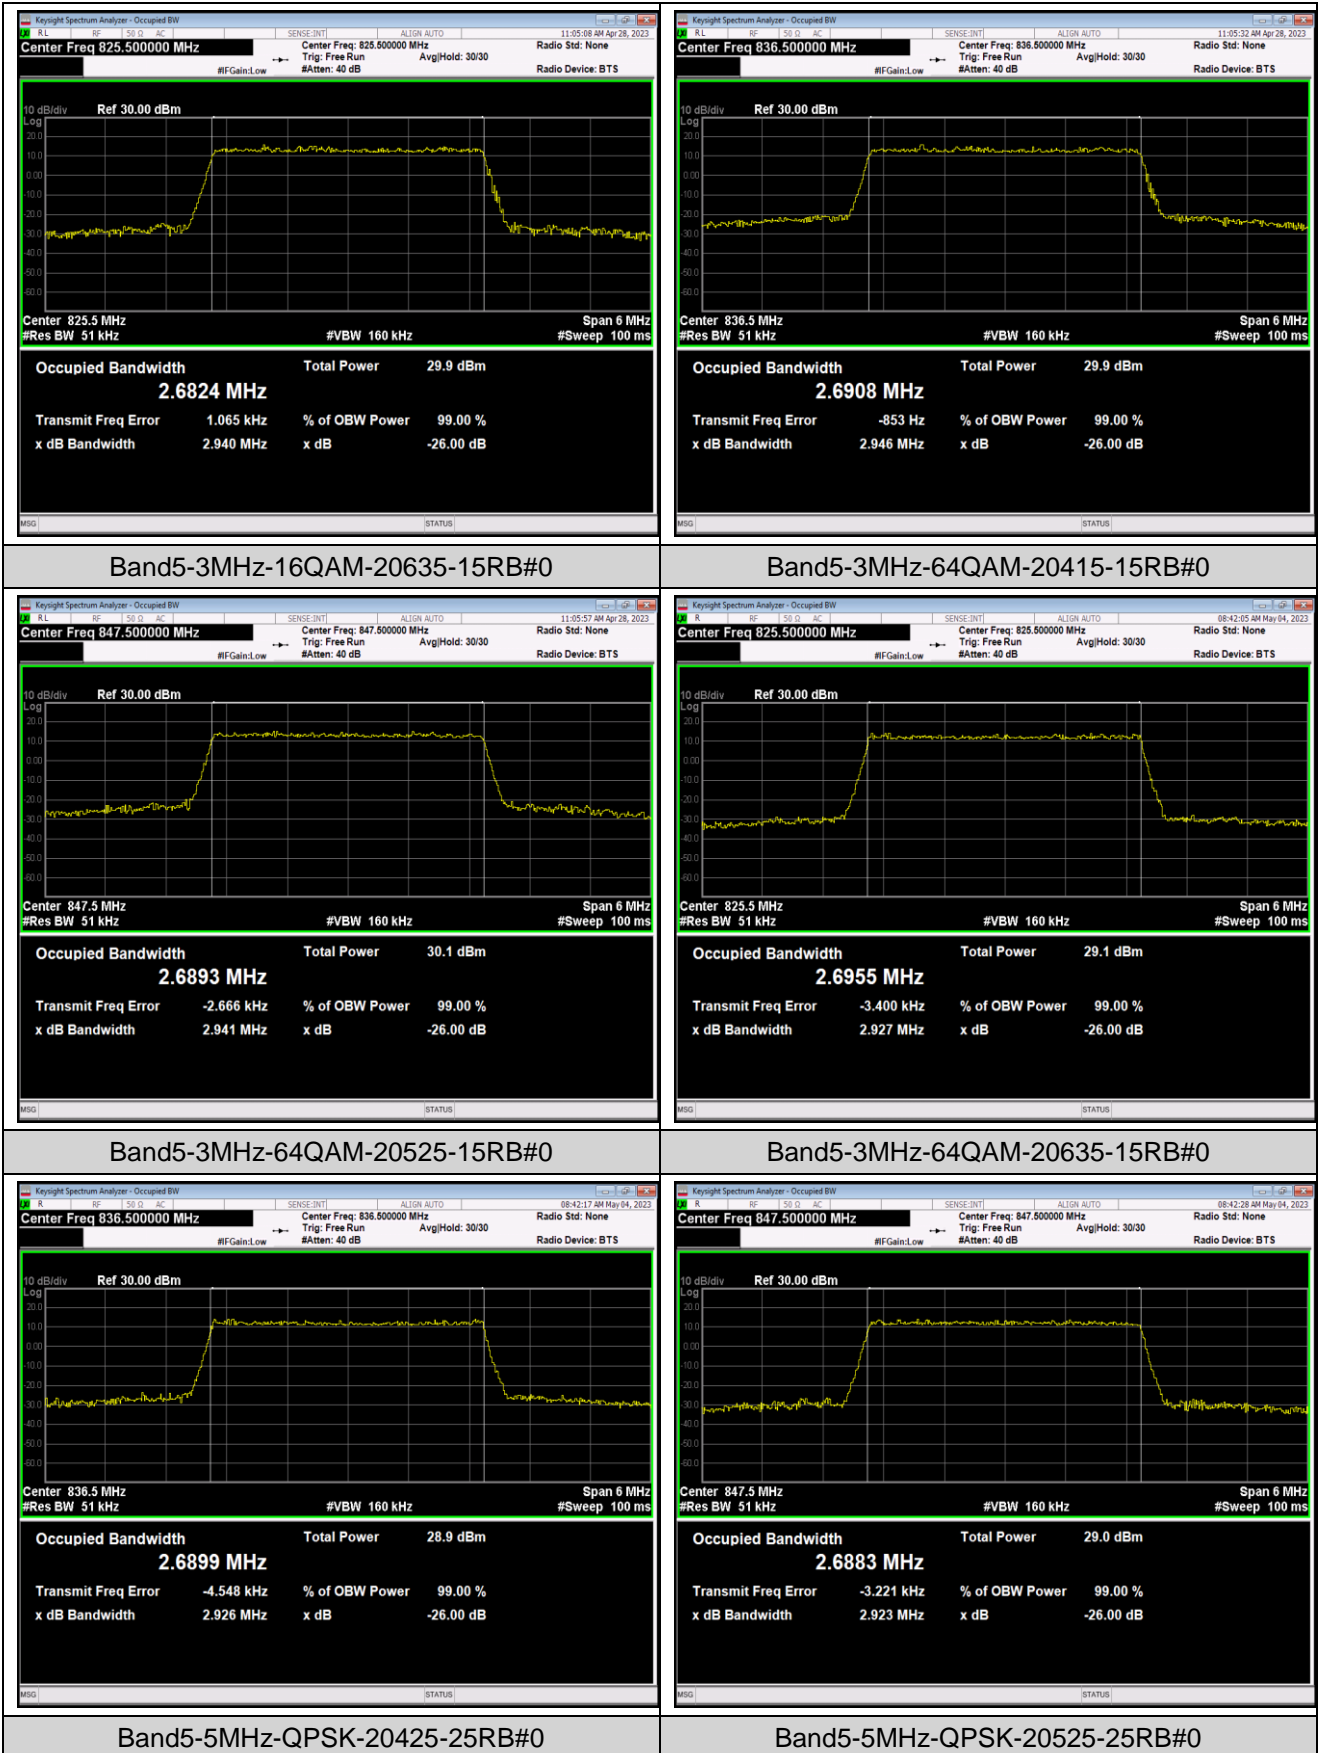

Band2-15MHz-QPSK-19125-75RB#0

Band2-15MHz-16QAM-18675-75RB#0

Band2-15MHz-16QAM-18900-75RB#0

Band2-15MHz-16QAM-19125-75RB#0

Band2-15MHz-64QAM-18675-75RB#0

Band2-15MHz-64QAM-18900-75RB#0

Band5-1.4MHz-QPSK-20643-6RB#0

Band5-1.4MHz-16QAM-20407-6RB#0

Band5-1.4MHz-16QAM-20525-6RB#0

Band5-1.4MHz-16QAM-20643-6RB#0

Band5-1.4MHz-64QAM-20407-6RB#0

Band5-1.4MHz-64QAM-20525-6RB#0

Band5-10MHz-16QAM-20600-50RB#0

Band5-10MHz-64QAM-20450-50RB#0

Band5-10MHz-64QAM-20525-50RB#0

Band5-10MHz-64QAM-20600-50RB#0

Band7-5MHz-QPSK-20775-25RB#0

Band7-5MHz-QPSK-21100-25RB#0

Band7-5MHz-QPSK-21425-25RB#0

Band7-5MHz-16QAM-20775-25RB#0

Band7-5MHz-16QAM-21100-25RB#0