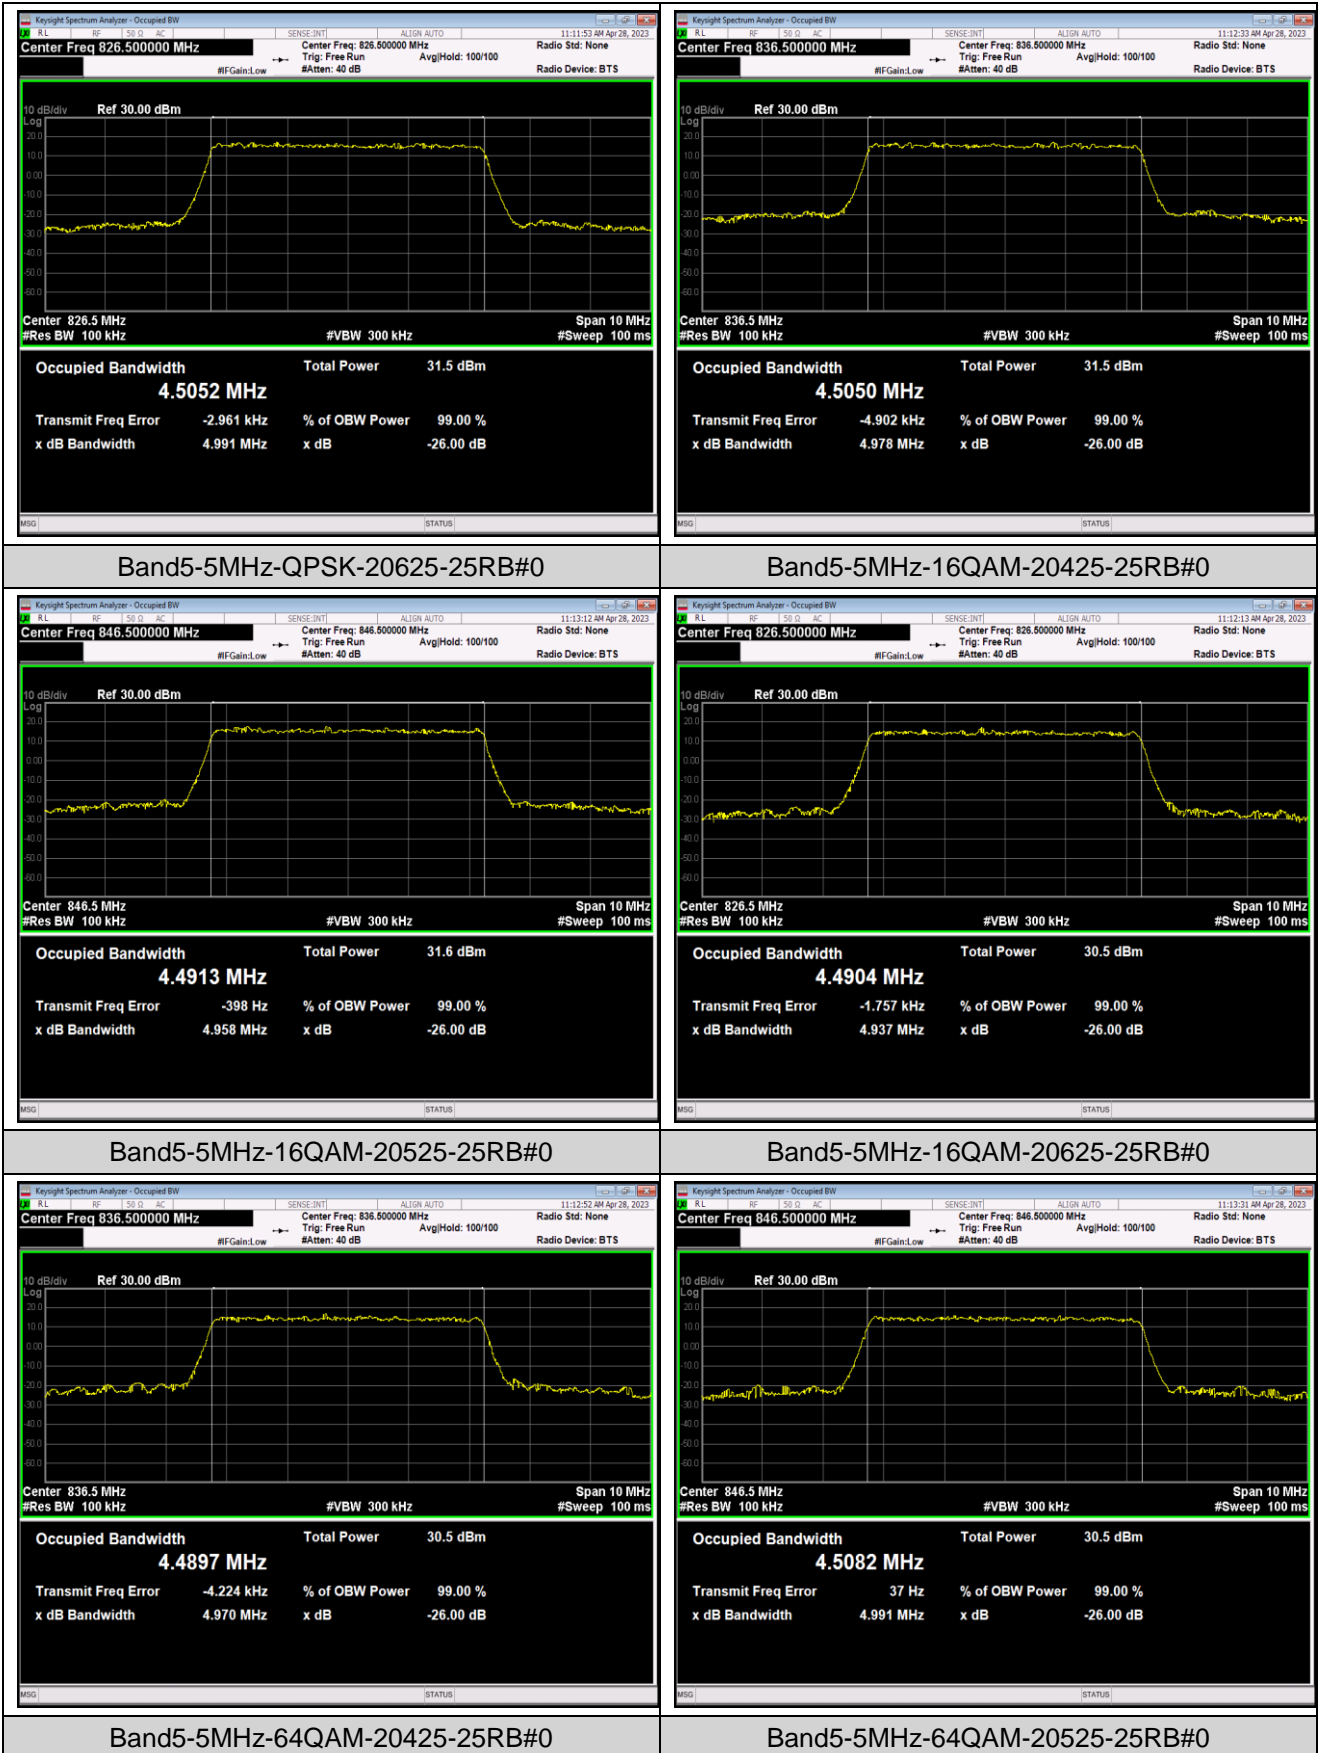

Band2-15MHz-QPSK-19125-75RB#0

Band2-15MHz-16QAM-18675-75RB#0

Band2-15MHz-16QAM-18900-75RB#0

Band2-15MHz-16QAM-19125-75RB#0

Band2-15MHz-64QAM-18675-75RB#0

Band2-15MHz-64QAM-18900-75RB#0

Band5-1.4MHz-QPSK-20643-6RB#0

Band5-1.4MHz-16QAM-20407-6RB#0

Band5-1.4MHz-16QAM-20525-6RB#0

Band5-1.4MHz-16QAM-20643-6RB#0

Band5-1.4MHz-64QAM-20407-6RB#0

Band5-1.4MHz-64QAM-20525-6RB#0

Band5-10MHz-16QAM-20600-50RB#0

Band5-10MHz-64QAM-20450-50RB#0

Band5-10MHz-64QAM-20525-50RB#0

Band5-10MHz-64QAM-20600-50RB#0

Band7-5MHz-QPSK-20775-25RB#0

Band7-5MHz-QPSK-21100-25RB#0

Band7-5MHz-QPSK-21425-25RB#0

Band7-5MHz-16QAM-20775-25RB#0

Band7-5MHz-16QAM-21100-25RB#0