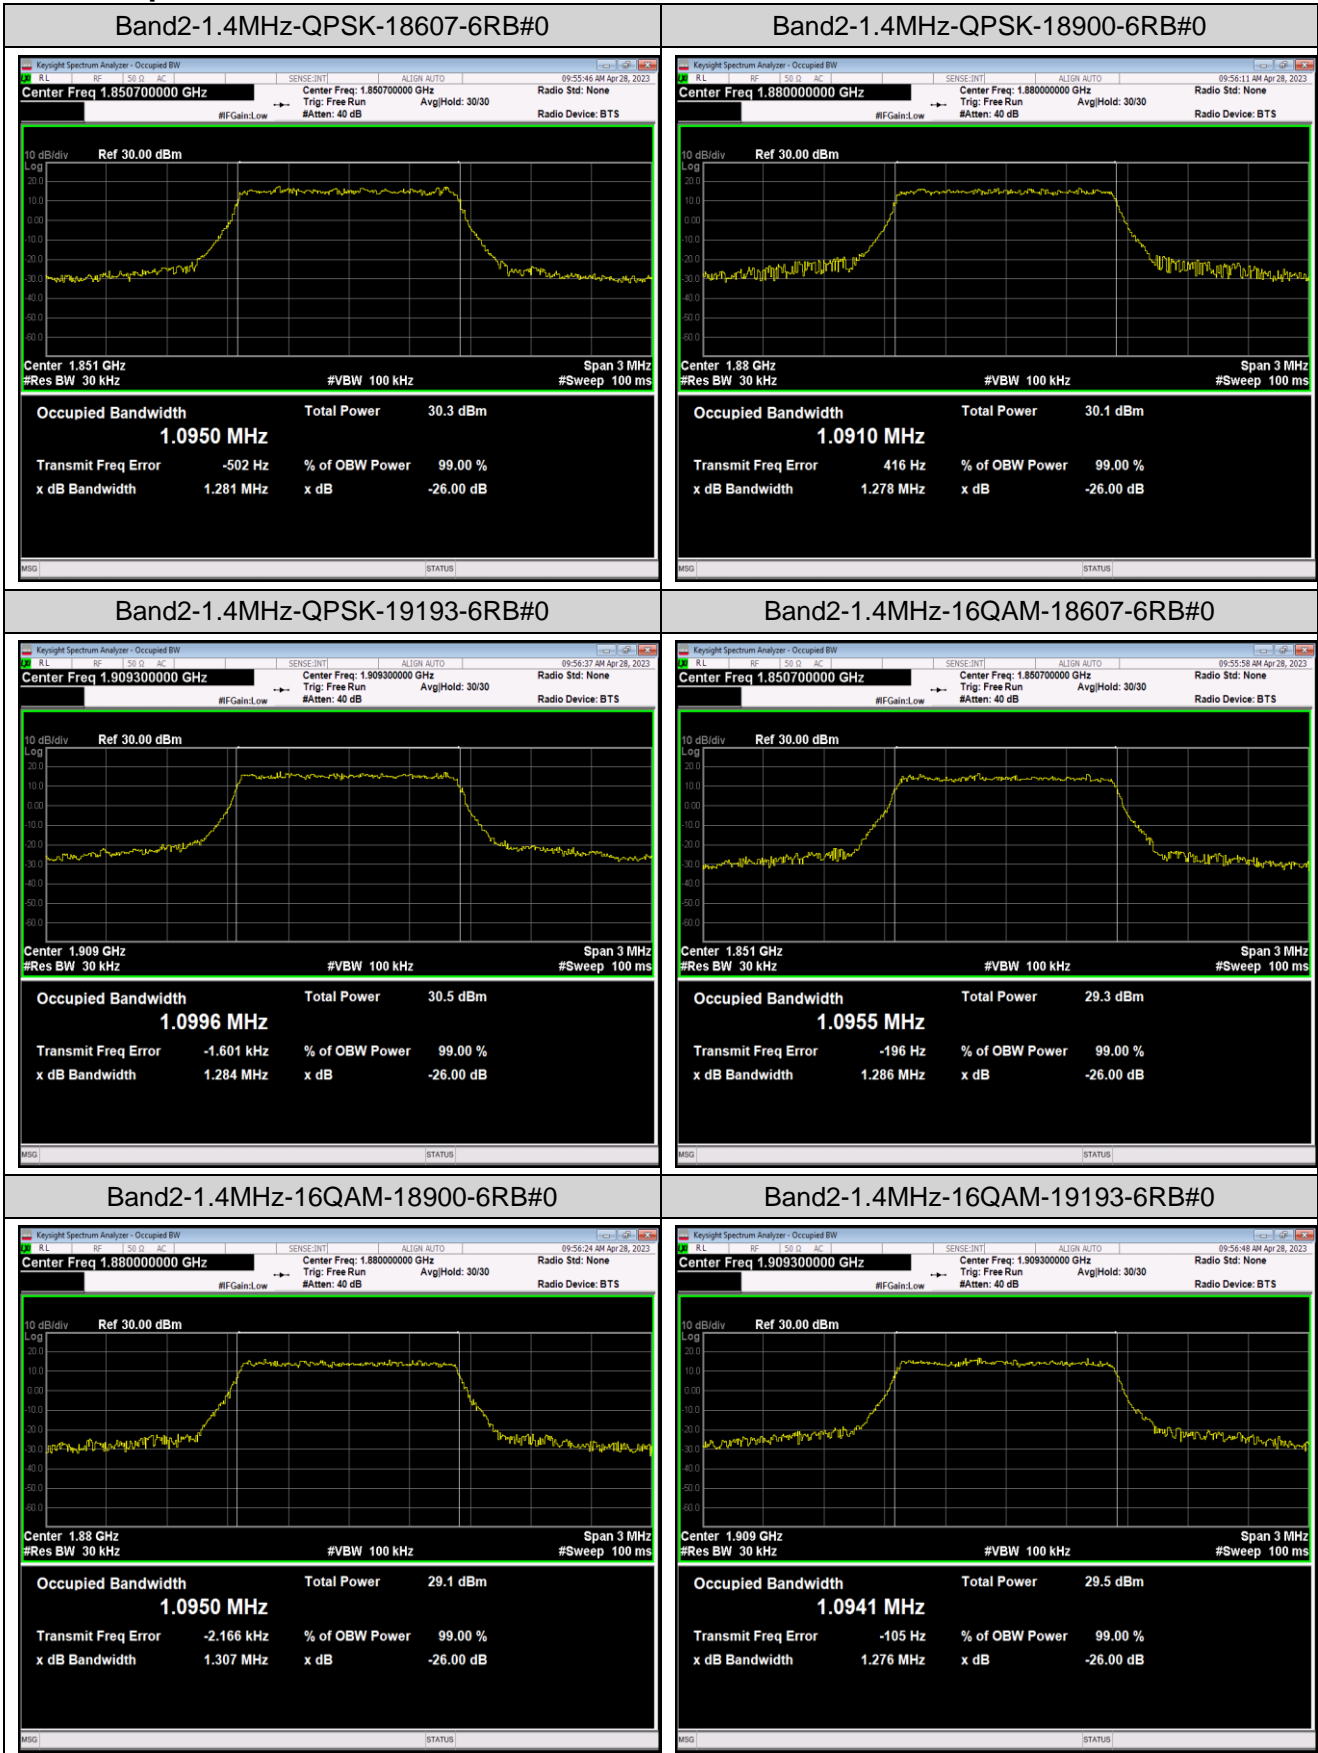

Test Graphs