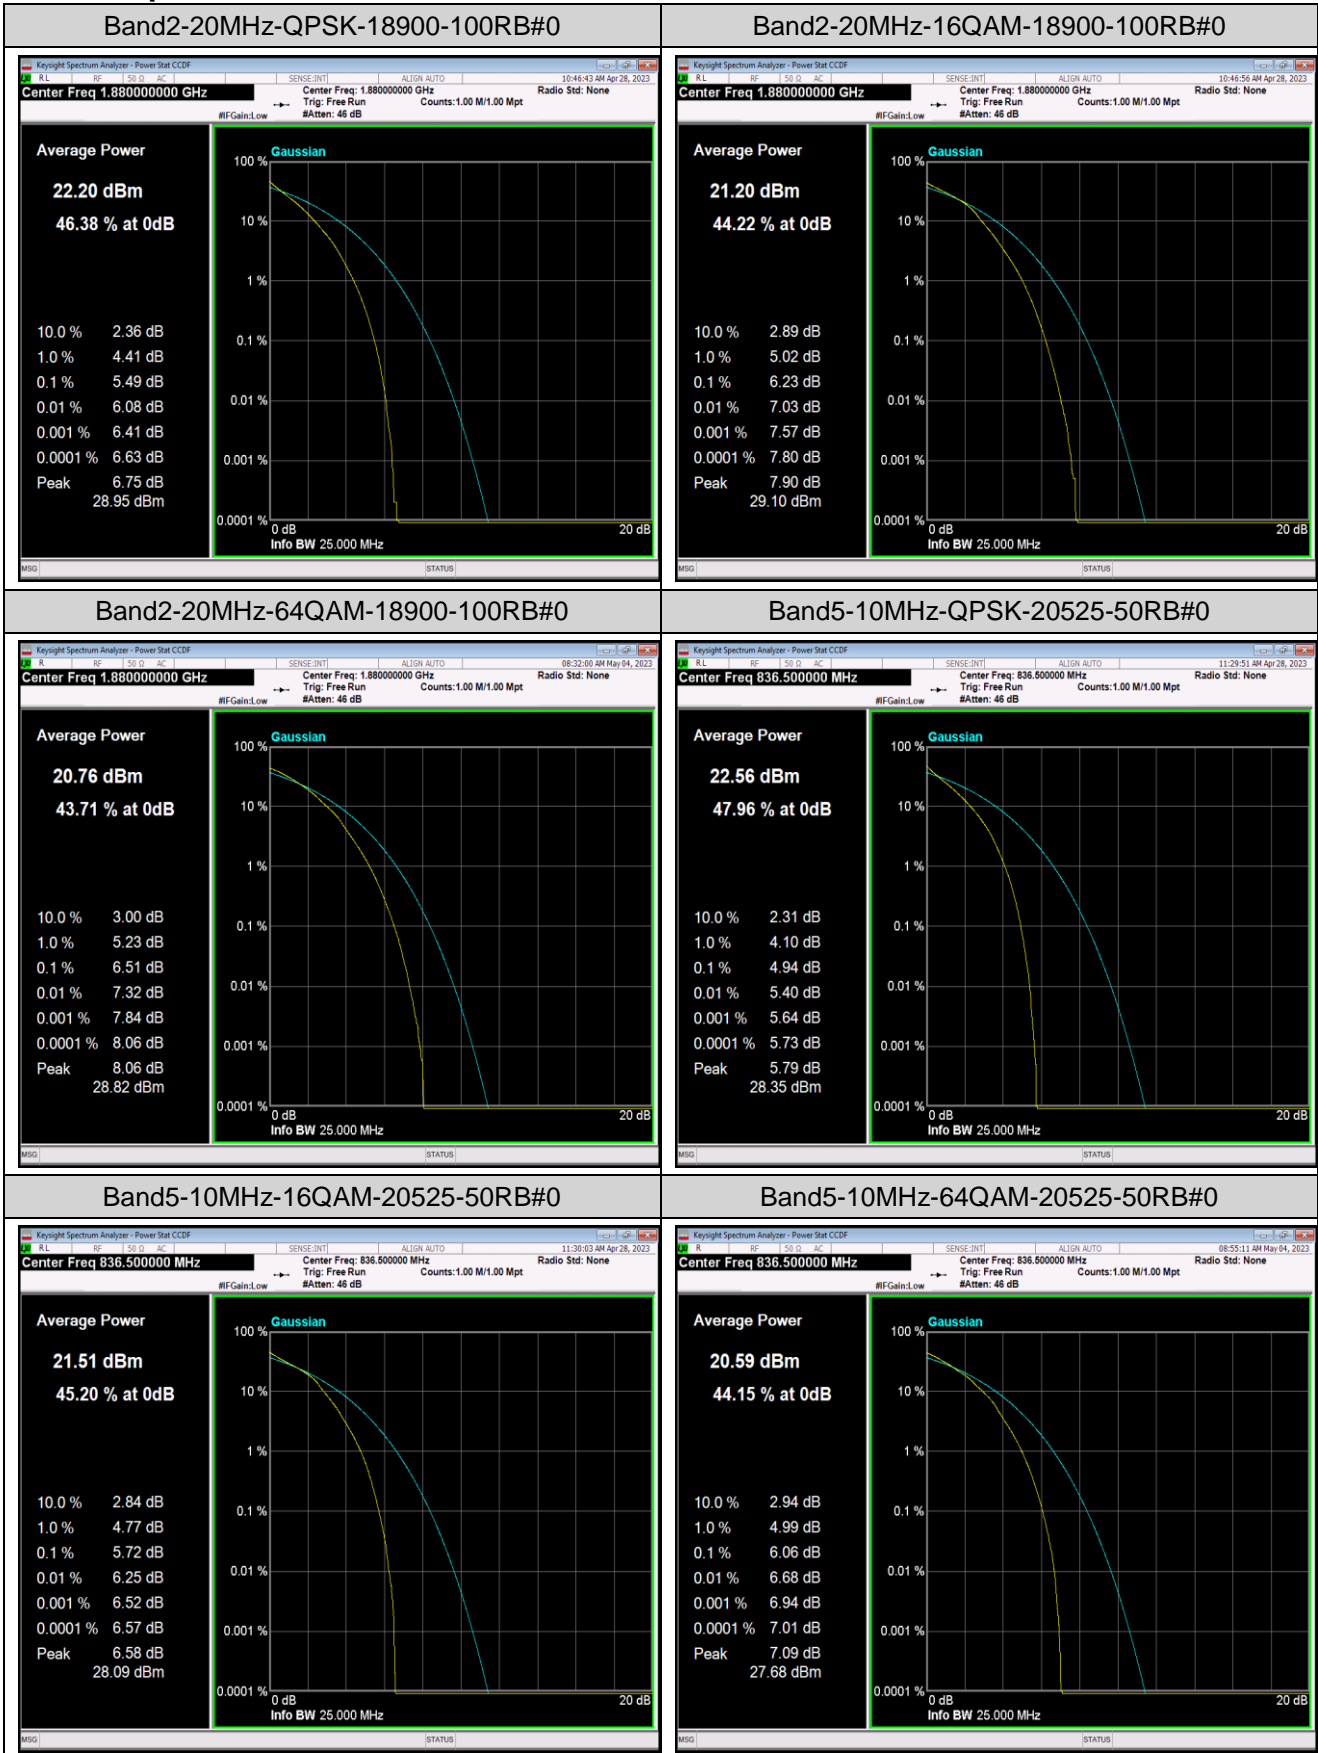

Test Graphs