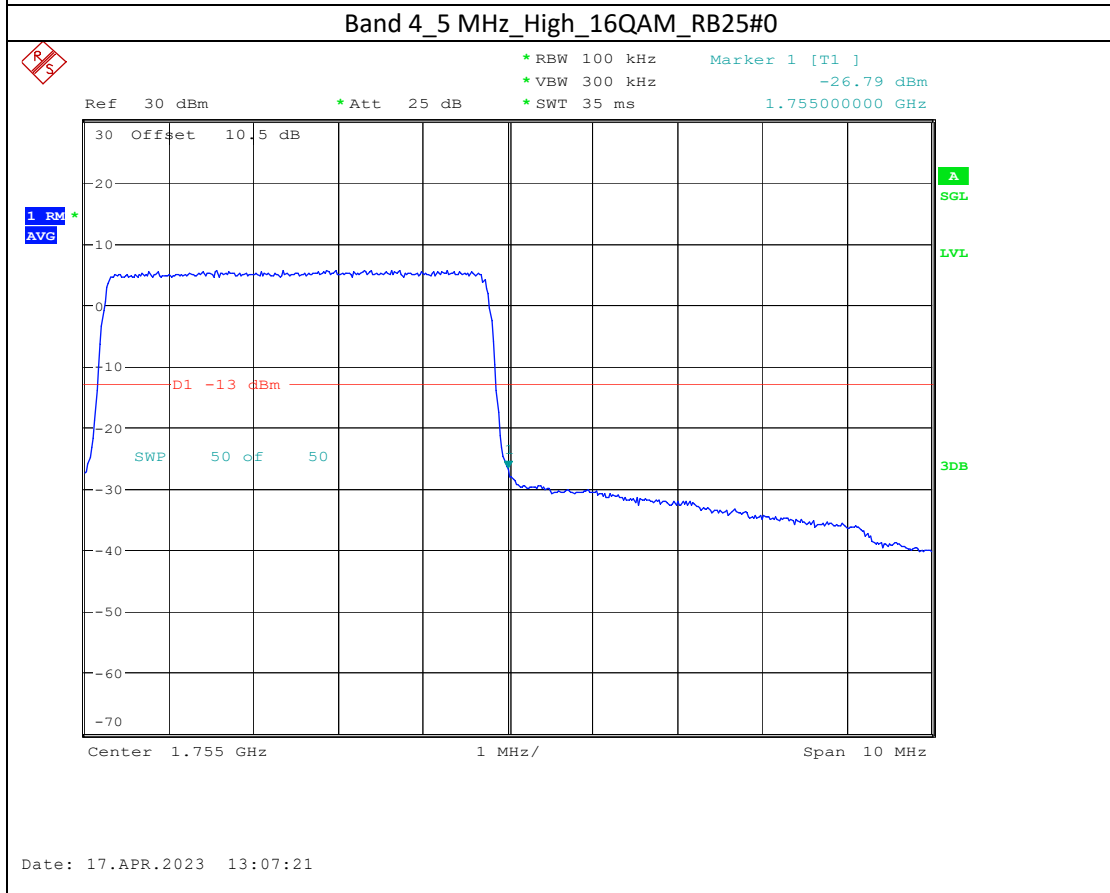

Band 2_20 MHz_Low_QPSK_RB100#0

Date: 17.APR.2023 13:04:11

Band 2_20 MHz_Low_16QAM_RB100#0

Date: 17.APR.2023 13:04:18

Band 2_20 MHz_High_QPSK_RB100#0

Band 2_20 MHz_High_16QAM_RB100#0

Band 4_15 MHz_High_QPSK_RB75#0

Band 4_15 MHz_High_16QAM_RB75#0

Band 66_5 MHz_High_QPSK_RB25#0

Band 66_5 MHz_High_16QAM_RB25#0

Band 17_5 MHz_High_QPSK_RB25#0

Band 17_5 MHz_High_16QAM_RB25#0

Band7

5M-QPSK-Bandedge-Low

5M-16QAM-Bandedge-Low

20M-QPSK-Bandedge-High

20M-16QAM-Bandedge-High

Band 38

5M-QPSK-Bandedge-Low

5M-16QAM-Bandedge-Low

5M-QPSK-Bandedge-High

Date: 19.APR.2023 09:24:23

5M-16QAM-Bandedge-High

20M-QPSK-Bandedge-High

Date: 19.APR.2023 10:23:41

20M-16QAM-Bandedge-High

Date: 19.APR.2023 10:24:47