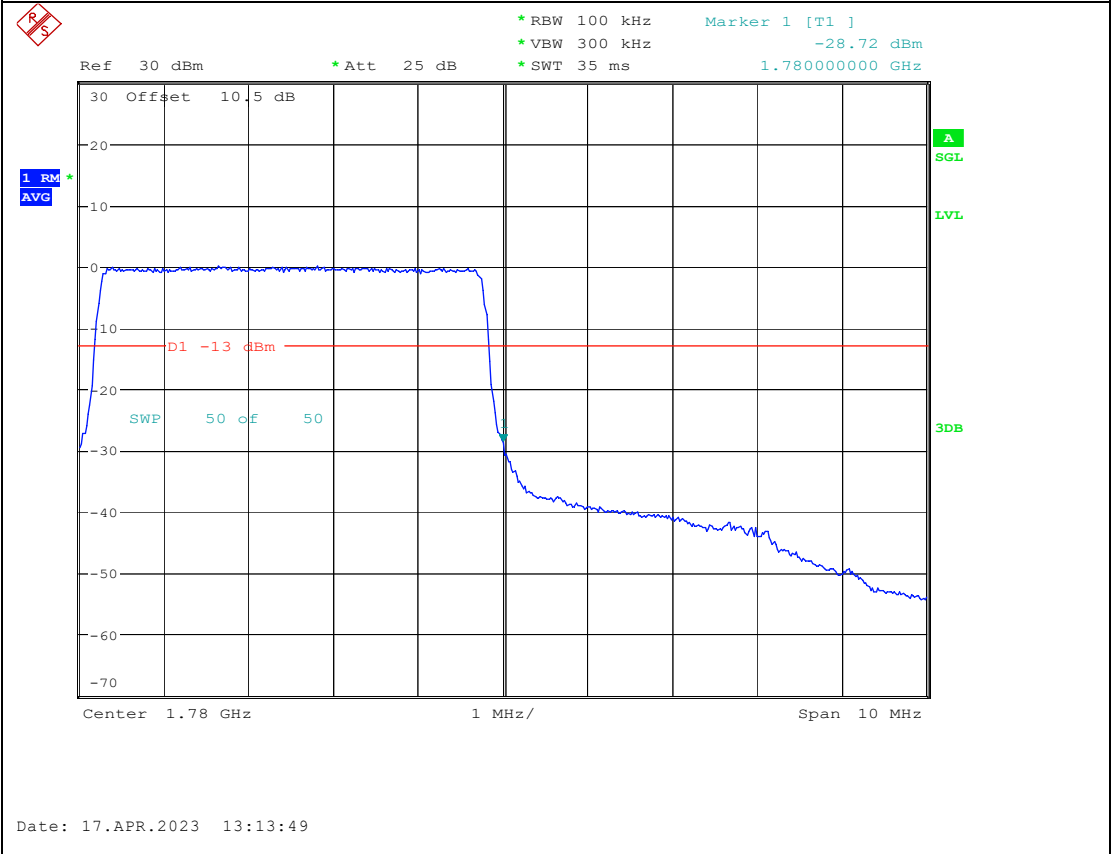

Band 4_15 MHz_High_16QAM_RB75#0

Band 66_5 MHz_High_QPSK_RB25#0

Band 66_5 MHz_High_16QAM_RB25#0

Band 17_5 MHz_High_QPSK_RB25#0

Band 17_5 MHz_High_16QAM_RB25#0

Band7

5M-QPSK-Bandedge-Low

5M-16QAM-Bandedge-Low

20M-QPSK-Bandedge-High

20M-16QAM-Bandedge-High

Band 38

5M-QPSK-Bandedge-Low

5M-16QAM-Bandedge-Low

5M-QPSK-Bandedge-High

Date: 19.APR.2023 09:24:23

5M-16QAM-Bandedge-High

Date: 19.APR.2023 09:25:08

Band 41

5M-QPSK-Bandedge-Low

5M-16QAM-Bandedge-Low

15M-QPSK-Bandedge-High

Date: 19.APR.2023 10:13:33

15M-16QAM-Bandedge-High

Date: 19.APR.2023 10:14:21