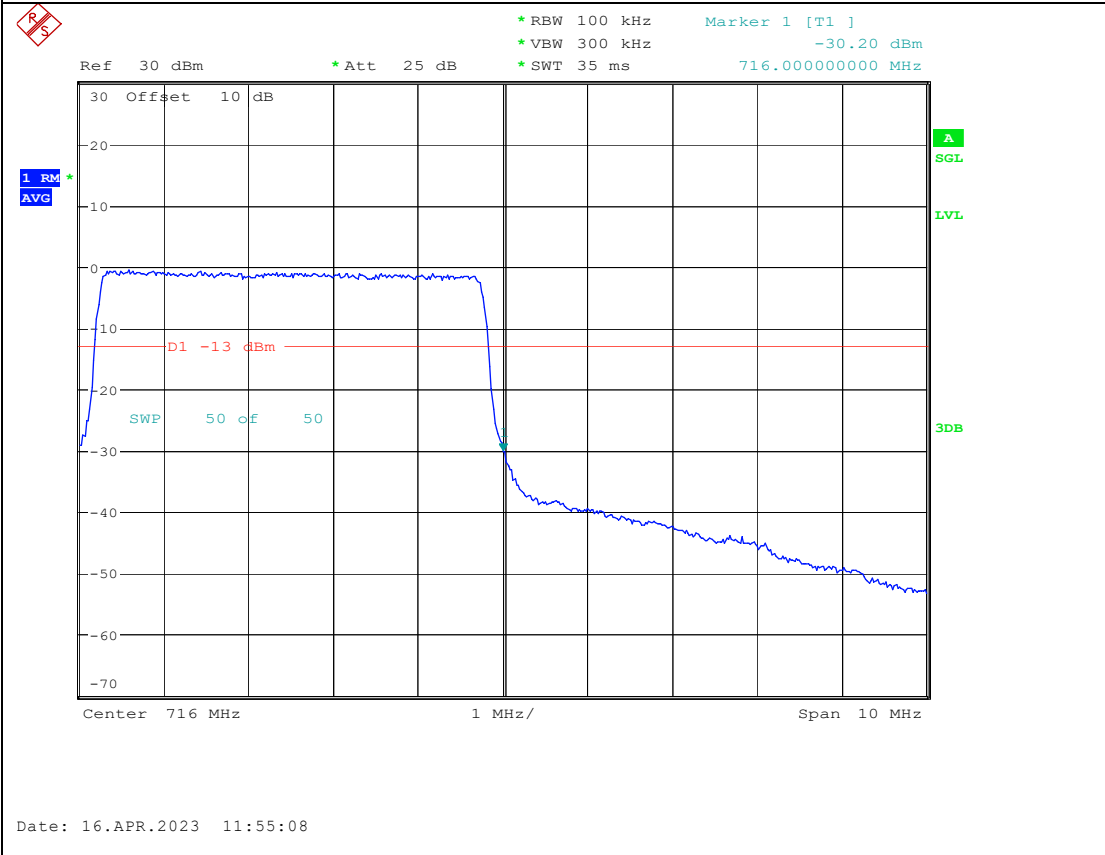

Band 4_15 MHz_High_16QAM_RB75#0

Band 66_5 MHz_High_QPSK_RB25#0

Band 66_5 MHz_High_16QAM_RB25#0

Band 17_5 MHz_High_QPSK_RB25#0

Band 17_5 MHz_High_16QAM_RB25#0

Band7

5M-QPSK-Bandedge-Low

5M-16QAM-Bandedge-Low

20M-QPSK-Bandedge-High

20M-16QAM-Bandedge-High

Band 38

5M-QPSK-Bandedge-Low

5M-16QAM-Bandedge-Low

5M-QPSK-Bandedge-High

Date: 19.APR.2023 09:24:23

5M-16QAM-Bandedge-High

Date: 19.APR.2023 09:25:08

Band 41

5M-QPSK-Bandedge-Low

5M-16QAM-Bandedge-Low

15M-QPSK-Bandedge-High

Date: 19.APR.2023 10:13:33

15M-16QAM-Bandedge-High

Date: 19.APR.2023 10:14:21