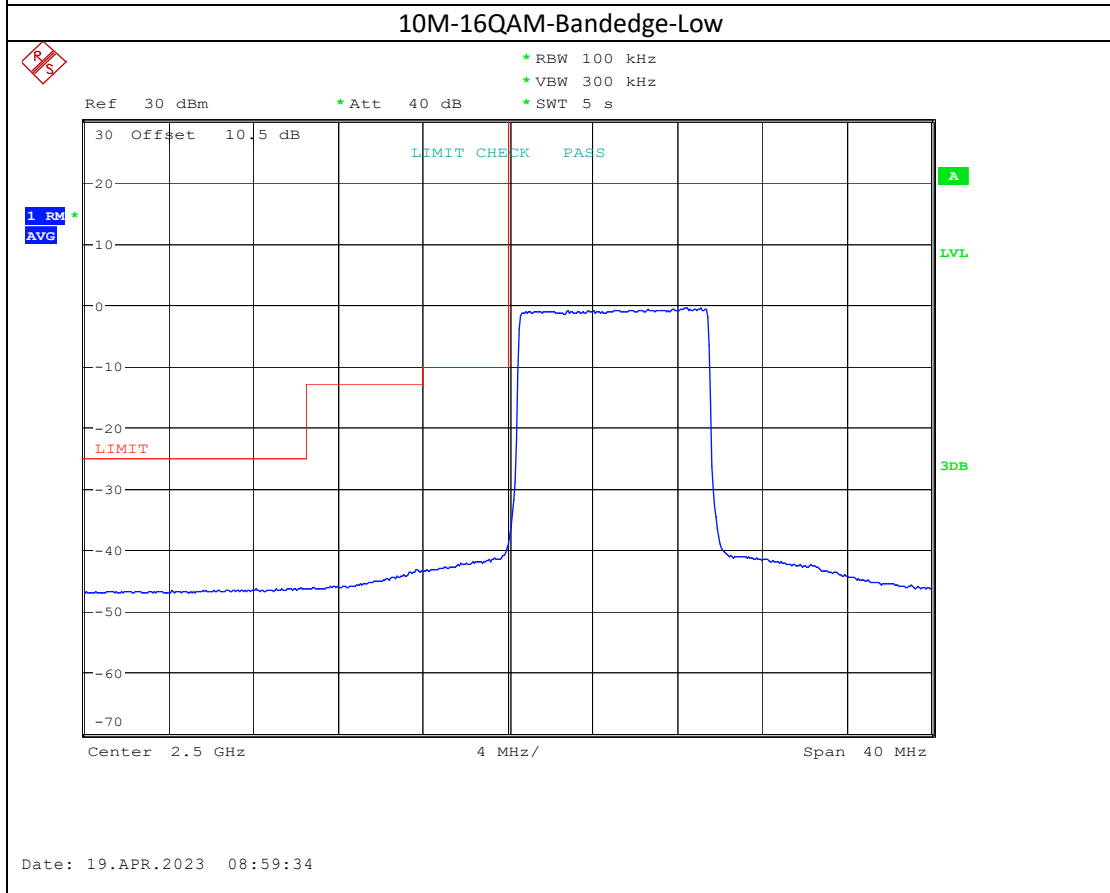

Band 4_15 MHz_High_16QAM_RB75#0

Band 66_5 MHz_High_QPSK_RB25#0

Band 66_5 MHz_High_16QAM_RB25#0

Band 17_5 MHz_High_QPSK_RB25#0

Band 17_5 MHz_High_16QAM_RB25#0

Band7

5M-QPSK-Bandedge-Low

5M-16QAM-Bandedge-Low

20M-QPSK-Bandedge-High

20M-16QAM-Bandedge-High

Band 38

5M-QPSK-Bandedge-Low

5M-16QAM-Bandedge-Low

5M-QPSK-Bandedge-High

Date: 19.APR.2023 09:24:23

5M-16QAM-Bandedge-High

Date: 19.APR.2023 09:25:08

Band 41

5M-QPSK-Bandedge-Low

5M-16QAM-Bandedge-Low

15M-QPSK-Bandedge-High

Date: 19.APR.2023 10:13:33

15M-16QAM-Bandedge-High

Date: 19.APR.2023 10:14:21

20M-QPSK-Bandedge-High

Date: 19.APR.2023 10:23:41

20M-16QAM-Bandedge-High

Date: 19.APR.2023 10:24:47