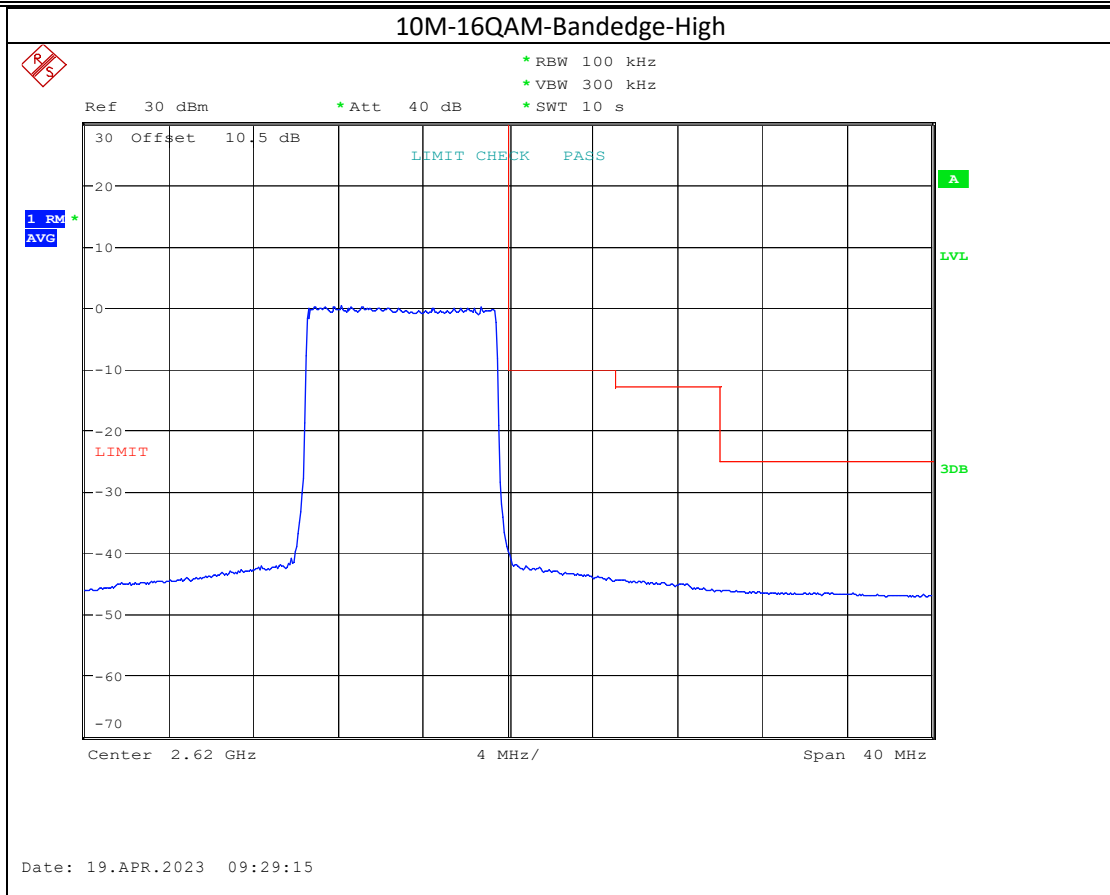

20M-QPSK-Bandedge-High

20M-16QAM-Bandedge-High

Band 38

5M-QPSK-Bandedge-Low

5M-16QAM-Bandedge-Low

5M-QPSK-Bandedge-High

Date: 19.APR.2023 09:24:23

5M-16QAM-Bandedge-High

Date: 19.APR.2023 09:25:08

Band 41

5M-QPSK-Bandedge-Low

5M-16QAM-Bandedge-Low

15M-QPSK-Bandedge-High

Date: 19.APR.2023 10:13:33

15M-16QAM-Bandedge-High

Date: 19.APR.2023 10:14:21

20M-QPSK-Bandedge-High

Date: 19.APR.2023 10:23:41

20M-16QAM-Bandedge-High

Date: 19.APR.2023 10:24:47