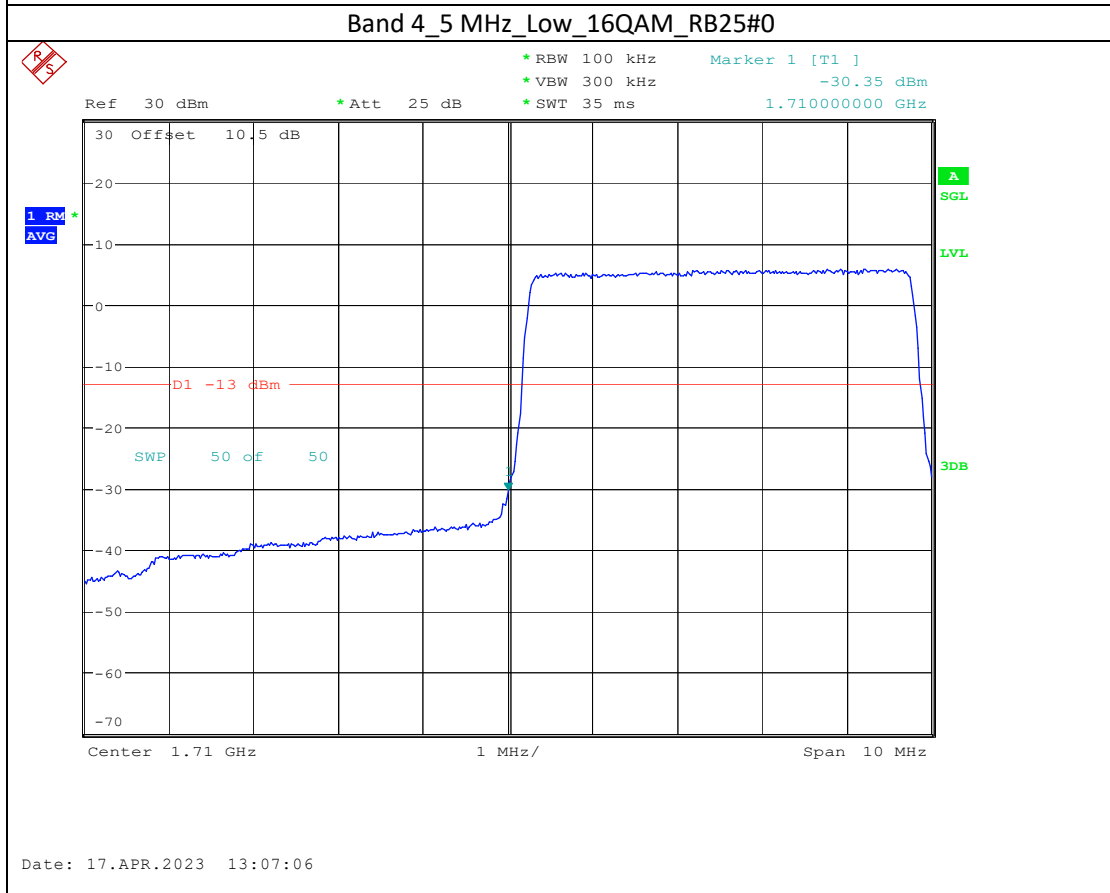

Band 2_20 MHz_Low_QPSK_RB100#0

Date: 17.APR.2023 13:04:11

Band 2_20 MHz_Low_16QAM_RB100#0

Date: 17.APR.2023 13:04:18

Band 2_20 MHz_High_QPSK_RB100#0

Band 2_20 MHz_High_16QAM_RB100#0

Band 4_15 MHz_High_QPSK_RB75#0

Band 4_15 MHz_High_16QAM_RB75#0

Band 66_5 MHz_High_QPSK_RB25#0

Band 66_5 MHz_High_16QAM_RB25#0

Band 17_5 MHz_High_QPSK_RB25#0

Band 17_5 MHz_High_16QAM_RB25#0

Band7

5M-QPSK-Bandedge-Low

5M-16QAM-Bandedge-Low

20M-QPSK-Bandedge-High

20M-16QAM-Bandedge-High

Band 38

5M-QPSK-Bandedge-Low

5M-16QAM-Bandedge-Low

5M-QPSK-Bandedge-High

Date: 19.APR.2023 09:24:23

5M-16QAM-Bandedge-High

20M-QPSK-Bandedge-High

Date: 19.APR.2023 10:23:41

20M-16QAM-Bandedge-High

Date: 19.APR.2023 10:24:47