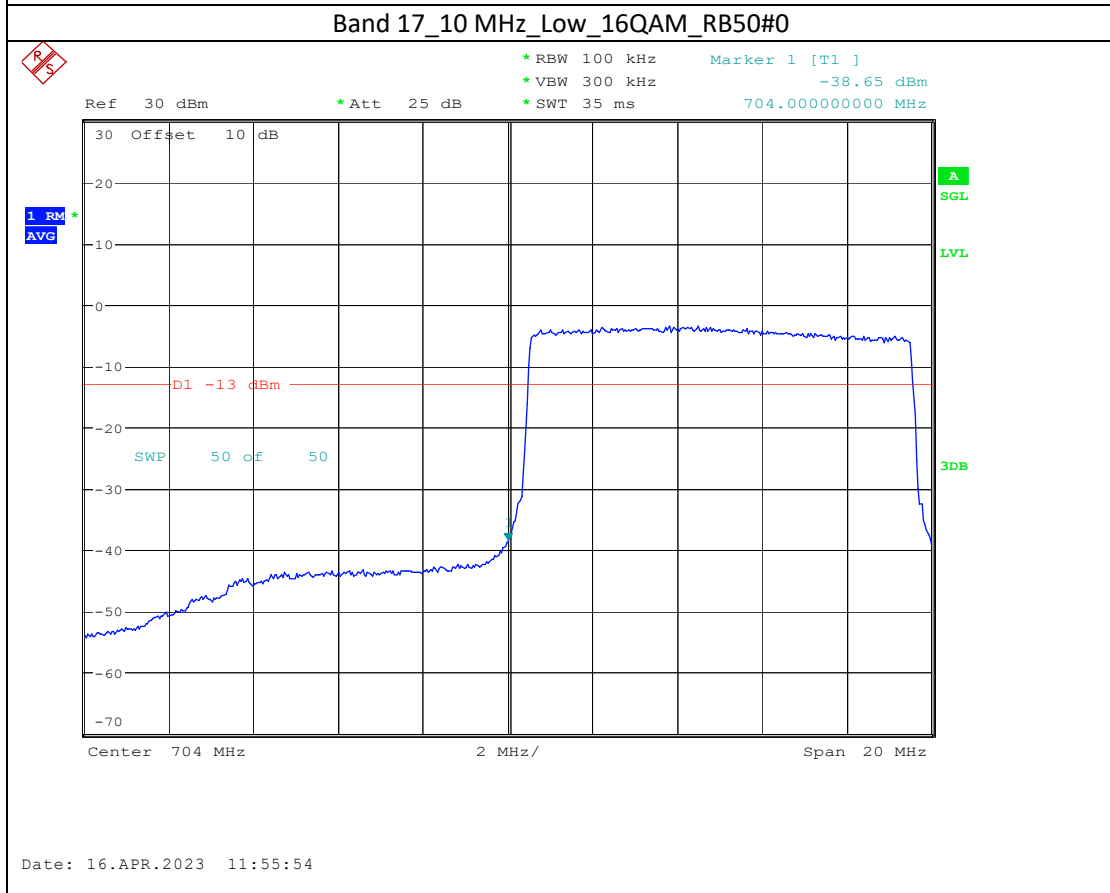

Band 4_15 MHz_High_16QAM_RB75#0

Band 66_5 MHz_High_QPSK_RB25#0

Band 66_5 MHz_High_16QAM_RB25#0

Band 17_5 MHz_High_QPSK_RB25#0

Band 17_5 MHz_High_16QAM_RB25#0

Band7

5M-QPSK-Bandedge-Low

5M-16QAM-Bandedge-Low

20M-QPSK-Bandedge-High

20M-16QAM-Bandedge-High

Band 38

5M-QPSK-Bandedge-Low

5M-16QAM-Bandedge-Low

5M-QPSK-Bandedge-High

Date: 19.APR.2023 09:24:23

5M-16QAM-Bandedge-High

Date: 19.APR.2023 09:25:08

Band 41

5M-QPSK-Bandedge-Low

5M-16QAM-Bandedge-Low

15M-QPSK-Bandedge-High

Date: 19.APR.2023 10:13:33

15M-16QAM-Bandedge-High

Date: 19.APR.2023 10:14:21