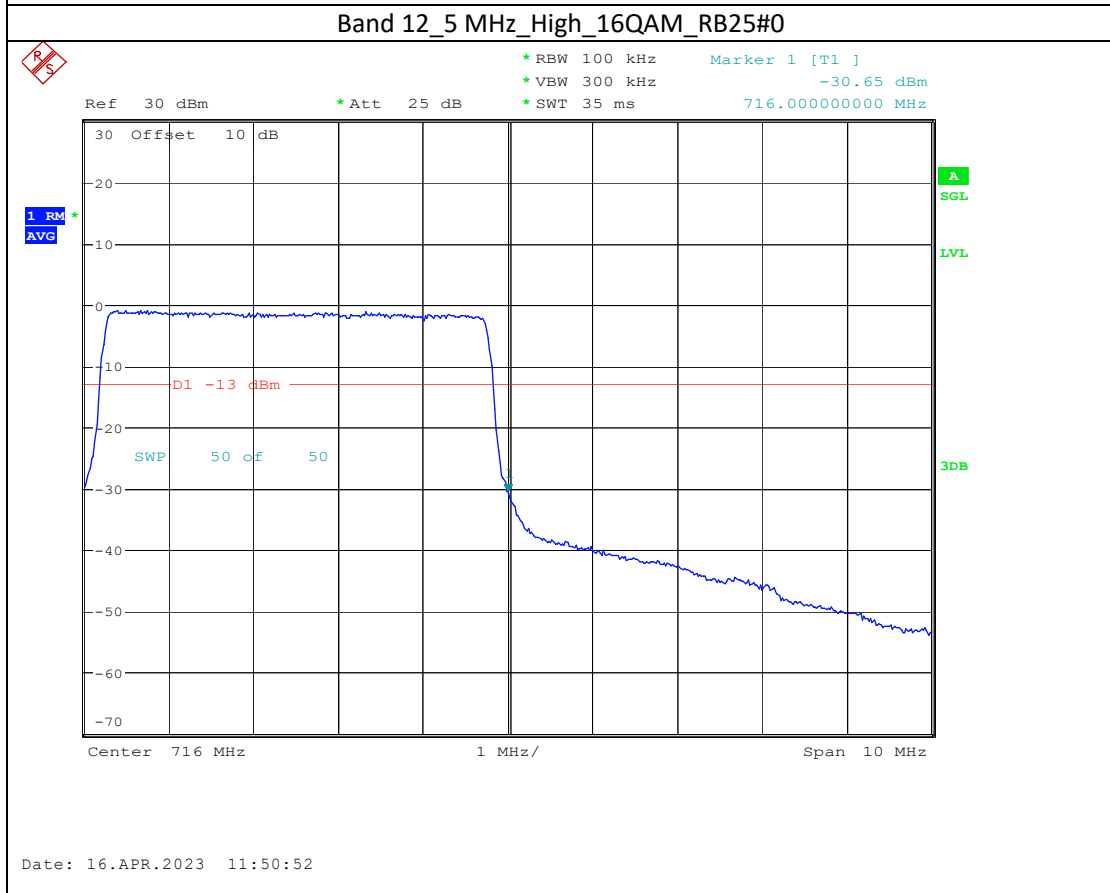

Band 4_15 MHz_High_16QAM_RB75#0

Band 66_5 MHz_High_QPSK_RB25#0

Band 66_5 MHz_High_16QAM_RB25#0

Band 17_5 MHz_High_QPSK_RB25#0

Band 17_5 MHz_High_16QAM_RB25#0

Band7

5M-QPSK-Bandedge-Low

5M-16QAM-Bandedge-Low

20M-QPSK-Bandedge-High

20M-16QAM-Bandedge-High

Band 38

5M-QPSK-Bandedge-Low

5M-16QAM-Bandedge-Low

5M-QPSK-Bandedge-High

Date: 19.APR.2023 09:24:23

5M-16QAM-Bandedge-High

Date: 19.APR.2023 09:25:08

Band 41

5M-QPSK-Bandedge-Low

5M-16QAM-Bandedge-Low

15M-QPSK-Bandedge-High

Date: 19.APR.2023 10:13:33

15M-16QAM-Bandedge-High

Date: 19.APR.2023 10:14:21