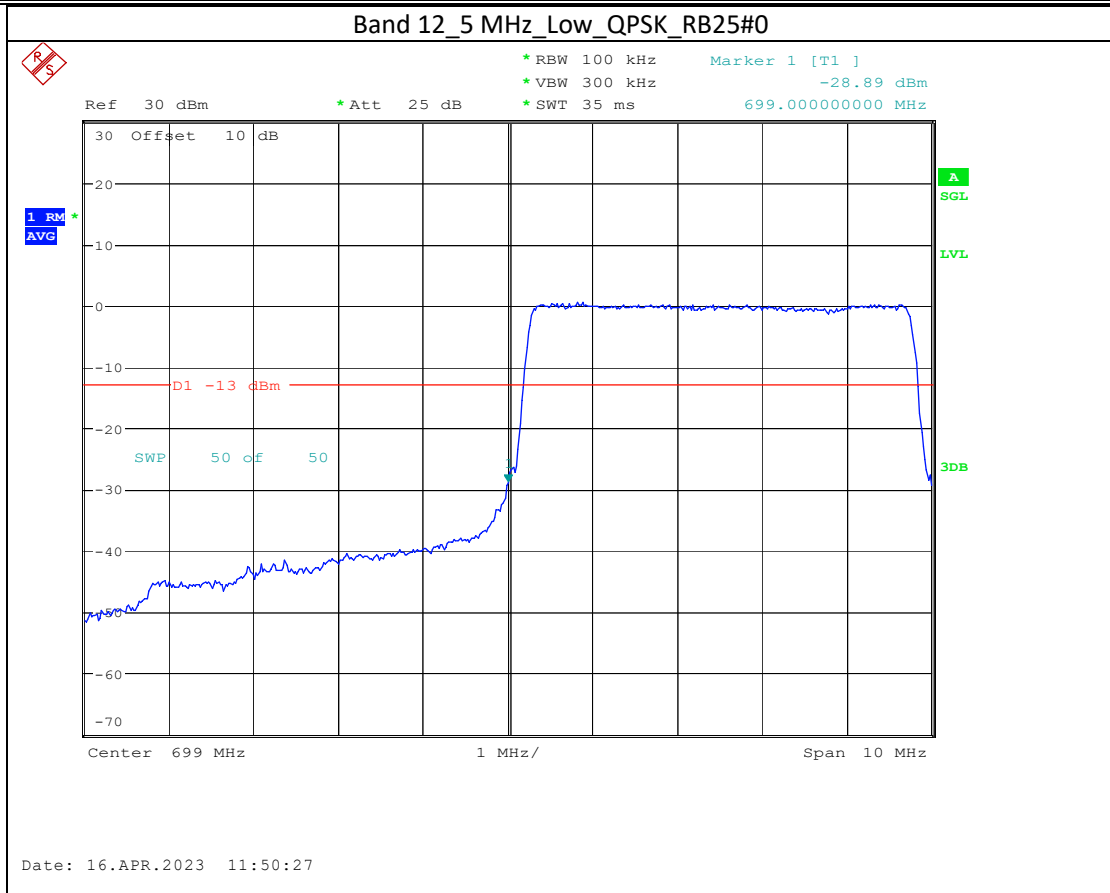

Band 4_15 MHz_High_16QAM_RB75#0

Band 66_5 MHz_High_QPSK_RB25#0

Band 66_5 MHz_High_16QAM_RB25#0

Band 17_5 MHz_High_QPSK_RB25#0

Band 17_5 MHz_High_16QAM_RB25#0

Band7

5M-QPSK-Bandedge-Low

5M-16QAM-Bandedge-Low

20M-QPSK-Bandedge-High

20M-16QAM-Bandedge-High

Band 38

5M-QPSK-Bandedge-Low

5M-16QAM-Bandedge-Low

5M-QPSK-Bandedge-High

Date: 19.APR.2023 09:24:23

5M-16QAM-Bandedge-High

Date: 19.APR.2023 09:25:08

Band 41

5M-QPSK-Bandedge-Low

5M-16QAM-Bandedge-Low

15M-QPSK-Bandedge-High

Date: 19.APR.2023 10:13:33

15M-16QAM-Bandedge-High

Date: 19.APR.2023 10:14:21