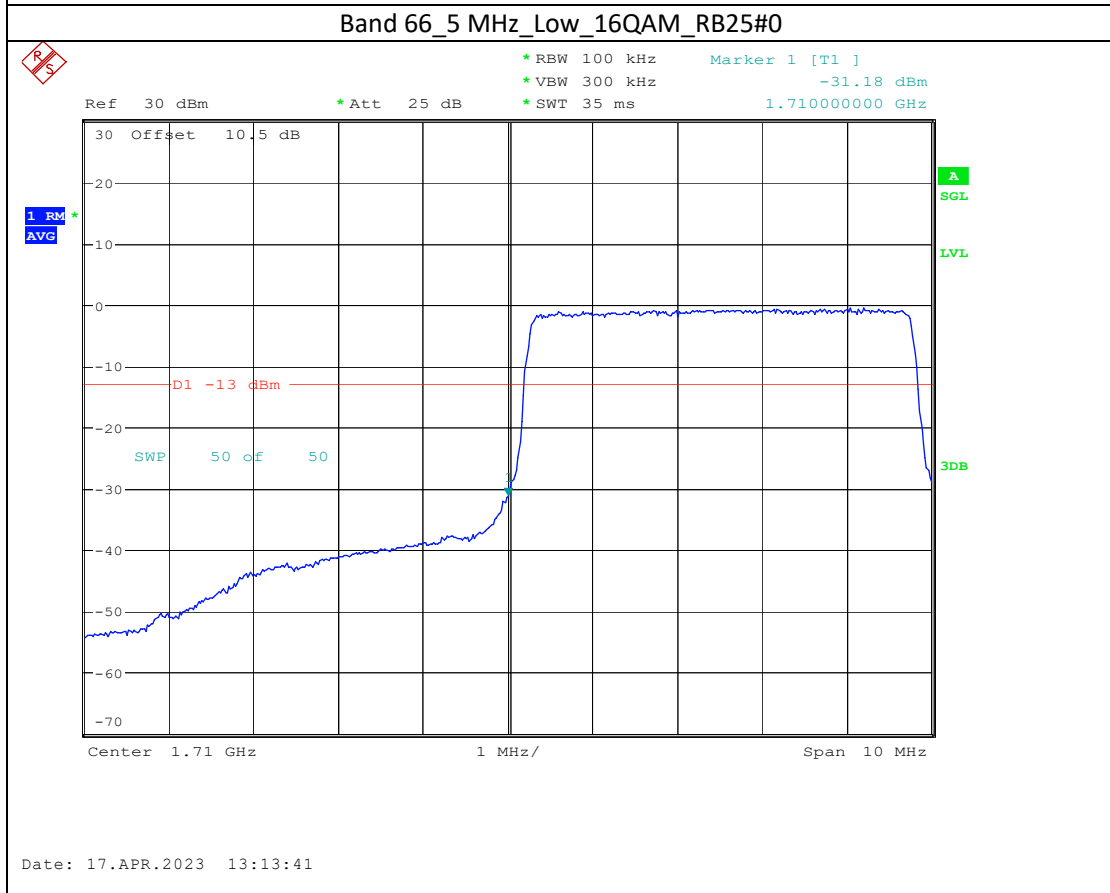

Band 4_15 MHz_High_16QAM_RB75#0

Band 66_5 MHz_High_QPSK_RB25#0

Band 66_5 MHz_High_16QAM_RB25#0

Band 17_5 MHz_High_QPSK_RB25#0

Band 17_5 MHz_High_16QAM_RB25#0

Band7

5M-QPSK-Bandedge-Low

5M-16QAM-Bandedge-Low

20M-QPSK-Bandedge-High

20M-16QAM-Bandedge-High

Band 38

5M-QPSK-Bandedge-Low

5M-16QAM-Bandedge-Low

5M-QPSK-Bandedge-High

Date: 19.APR.2023 09:24:23

5M-16QAM-Bandedge-High

Date: 19.APR.2023 09:25:08

Band 41

5M-QPSK-Bandedge-Low

5M-16QAM-Bandedge-Low

15M-QPSK-Bandedge-High

Date: 19.APR.2023 10:13:33

15M-16QAM-Bandedge-High

Date: 19.APR.2023 10:14:21