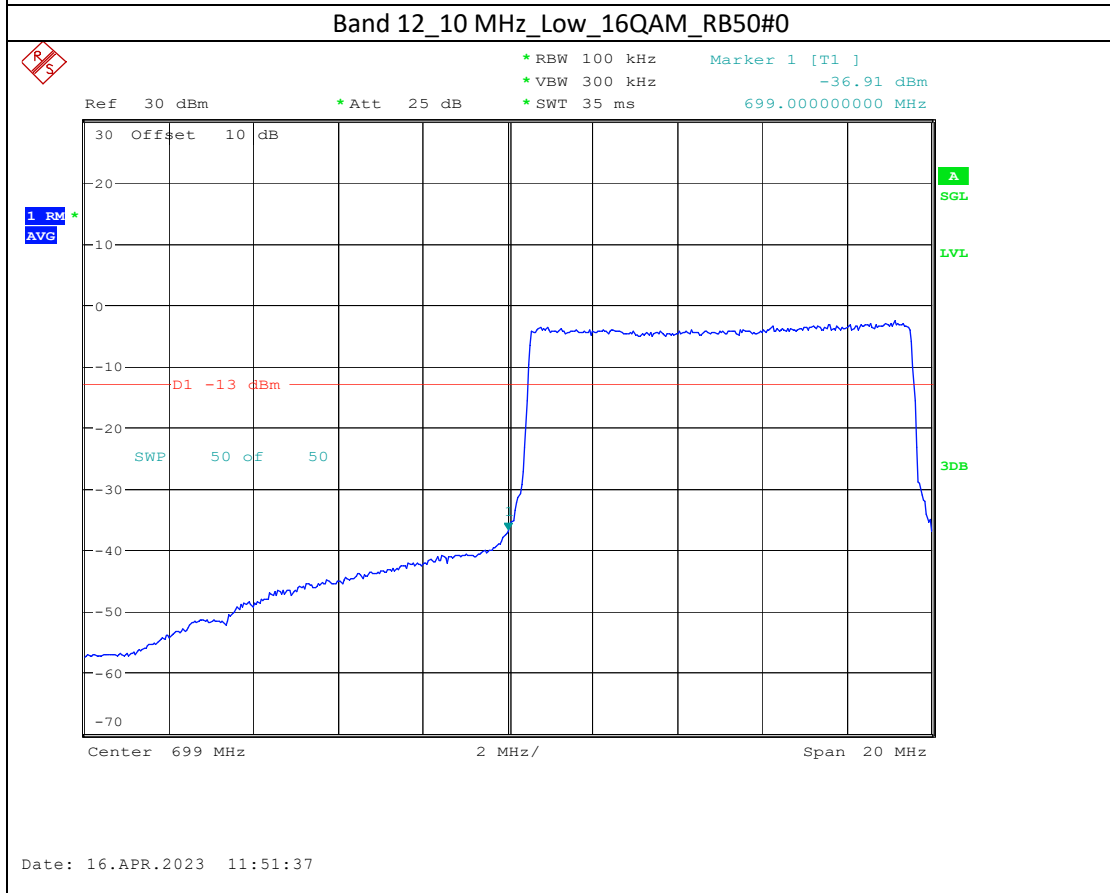

Band 4_15 MHz_High_16QAM_RB75#0

Band 66_5 MHz_High_QPSK_RB25#0

Band 66_5 MHz_High_16QAM_RB25#0

Band 17_5 MHz_High_QPSK_RB25#0

Band 17_5 MHz_High_16QAM_RB25#0

Band7

5M-QPSK-Bandedge-Low

5M-16QAM-Bandedge-Low

20M-QPSK-Bandedge-High

20M-16QAM-Bandedge-High

Band 38

5M-QPSK-Bandedge-Low

5M-16QAM-Bandedge-Low

5M-QPSK-Bandedge-High

Date: 19.APR.2023 09:24:23

5M-16QAM-Bandedge-High

Date: 19.APR.2023 09:25:08

Band 41

5M-QPSK-Bandedge-Low

5M-16QAM-Bandedge-Low

15M-QPSK-Bandedge-High

Date: 19.APR.2023 10:13:33

15M-16QAM-Bandedge-High

Date: 19.APR.2023 10:14:21