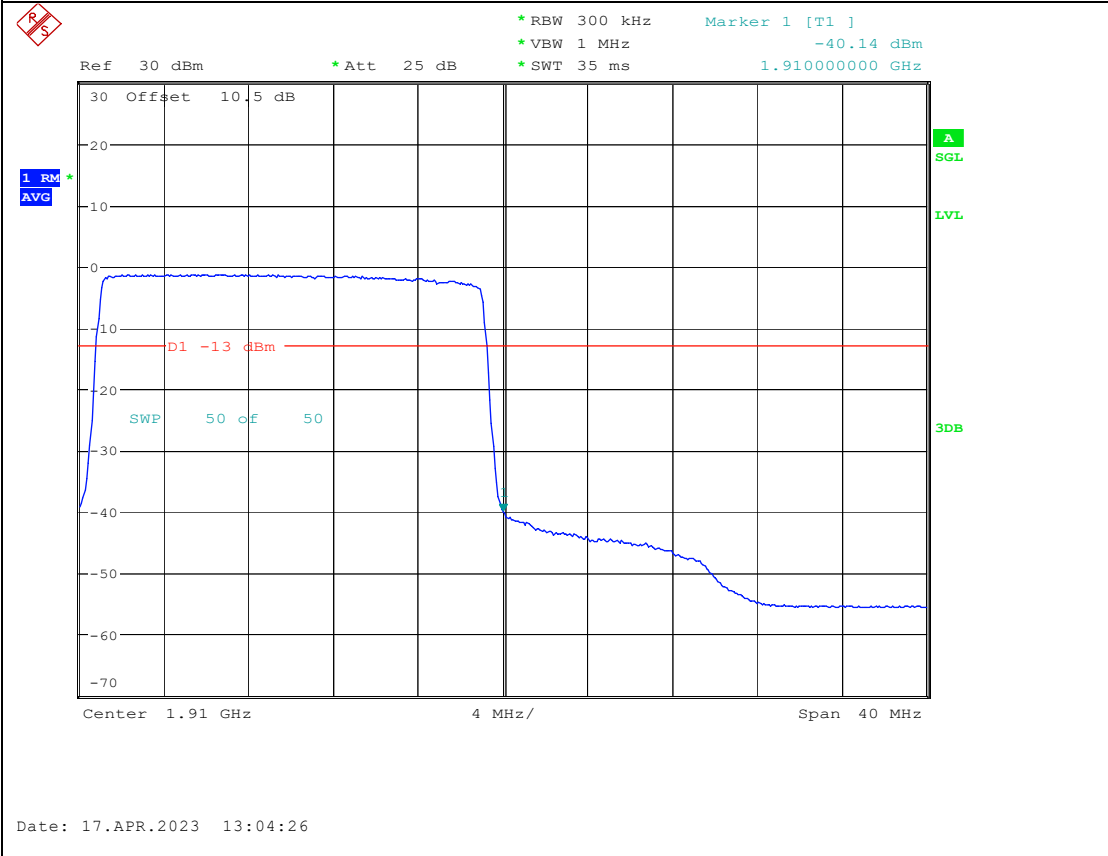

Band 2_20 MHz_Low_QPSK_RB100#0

Date: 17.APR.2023 13:04:11

Band 2_20 MHz_Low_16QAM_RB100#0

Date: 17.APR.2023 13:04:18

Band 2_20 MHz_High_QPSK_RB100#0

Band 2_20 MHz_High_16QAM_RB100#0

Band 4_15 MHz_High_QPSK_RB75#0

Band 4_15 MHz_High_16QAM_RB75#0

Band 66_5 MHz_High_QPSK_RB25#0

Band 66_5 MHz_High_16QAM_RB25#0

Band 17_5 MHz_High_QPSK_RB25#0

Band 17_5 MHz_High_16QAM_RB25#0

Band7

5M-QPSK-Bandedge-Low

5M-16QAM-Bandedge-Low

20M-QPSK-Bandedge-High

20M-16QAM-Bandedge-High

Band 38

5M-QPSK-Bandedge-Low

5M-16QAM-Bandedge-Low

5M-QPSK-Bandedge-High

Date: 19.APR.2023 09:24:23

5M-16QAM-Bandedge-High

20M-QPSK-Bandedge-High

Date: 19.APR.2023 10:23:41

20M-16QAM-Bandedge-High

Date: 19.APR.2023 10:24:47