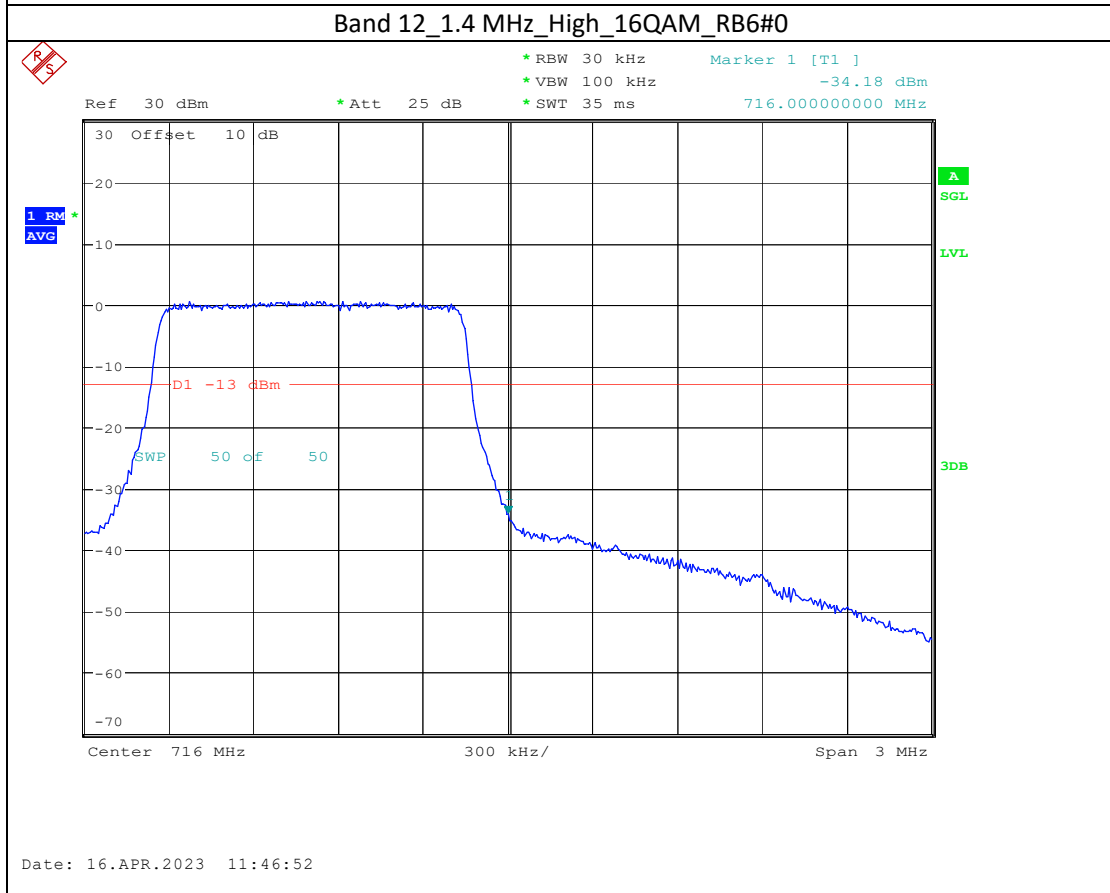

Band 4_15 MHz_High_16QAM_RB75#0

Band 66_5 MHz_High_QPSK_RB25#0

Band 66_5 MHz_High_16QAM_RB25#0

Band 17_5 MHz_High_QPSK_RB25#0

Band 17_5 MHz_High_16QAM_RB25#0

Band7

5M-QPSK-Bandedge-Low

5M-16QAM-Bandedge-Low

20M-QPSK-Bandedge-High

20M-16QAM-Bandedge-High

Band 38

5M-QPSK-Bandedge-Low

5M-16QAM-Bandedge-Low

5M-QPSK-Bandedge-High

Date: 19.APR.2023 09:24:23

5M-16QAM-Bandedge-High

Date: 19.APR.2023 09:25:08

Band 41

5M-QPSK-Bandedge-Low

5M-16QAM-Bandedge-Low

15M-QPSK-Bandedge-High

Date: 19.APR.2023 10:13:33

15M-16QAM-Bandedge-High

Date: 19.APR.2023 10:14:21