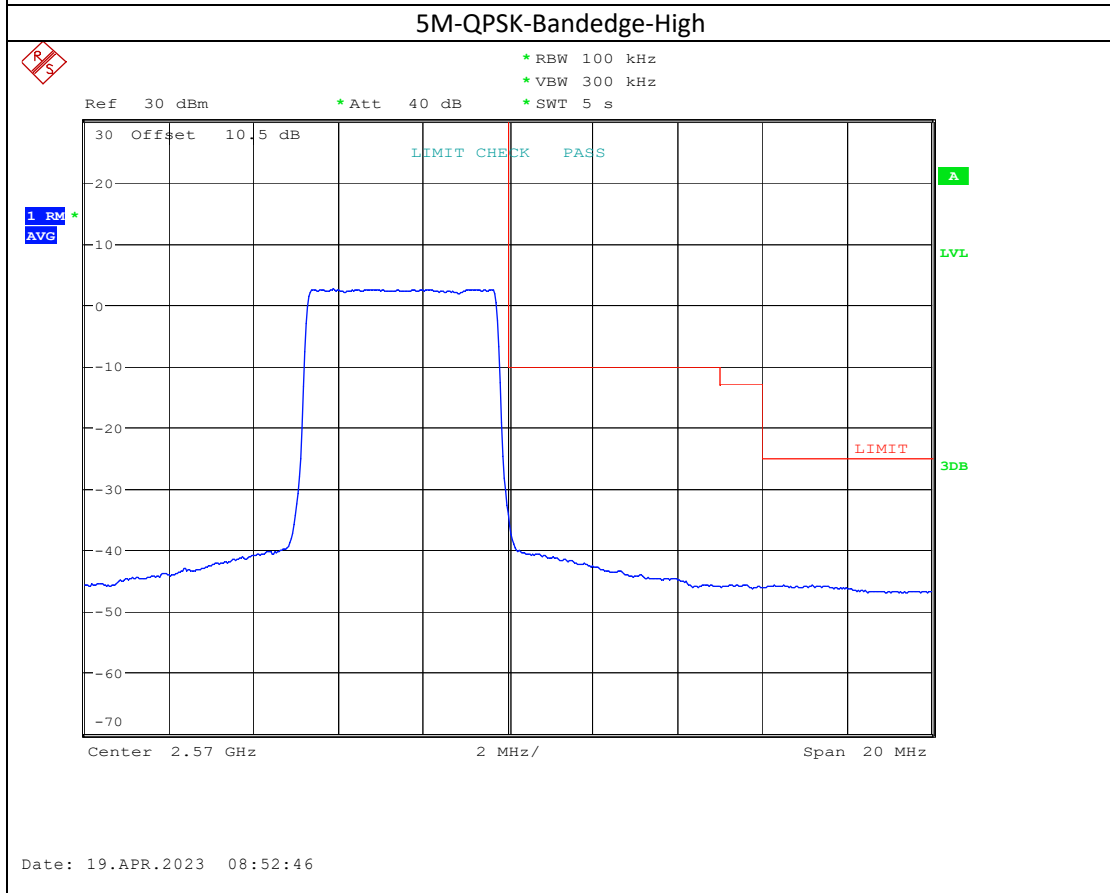

Band 4_15 MHz_High_16QAM_RB75#0

Band 66_5 MHz_High_QPSK_RB25#0

Band 66_5 MHz_High_16QAM_RB25#0

Band 17_5 MHz_High_QPSK_RB25#0

Band 17_5 MHz_High_16QAM_RB25#0

Band7

5M-QPSK-Bandedge-Low

5M-16QAM-Bandedge-Low

20M-QPSK-Bandedge-High

20M-16QAM-Bandedge-High

Band 38

5M-QPSK-Bandedge-Low

5M-16QAM-Bandedge-Low

5M-QPSK-Bandedge-High

Date: 19.APR.2023 09:24:23

5M-16QAM-Bandedge-High

Date: 19.APR.2023 09:25:08

Band 41

5M-QPSK-Bandedge-Low

5M-16QAM-Bandedge-Low

15M-QPSK-Bandedge-High

Date: 19.APR.2023 10:13:33

15M-16QAM-Bandedge-High

Date: 19.APR.2023 10:14:21

20M-QPSK-Bandedge-High

Date: 19.APR.2023 10:23:41

20M-16QAM-Bandedge-High

Date: 19.APR.2023 10:24:47