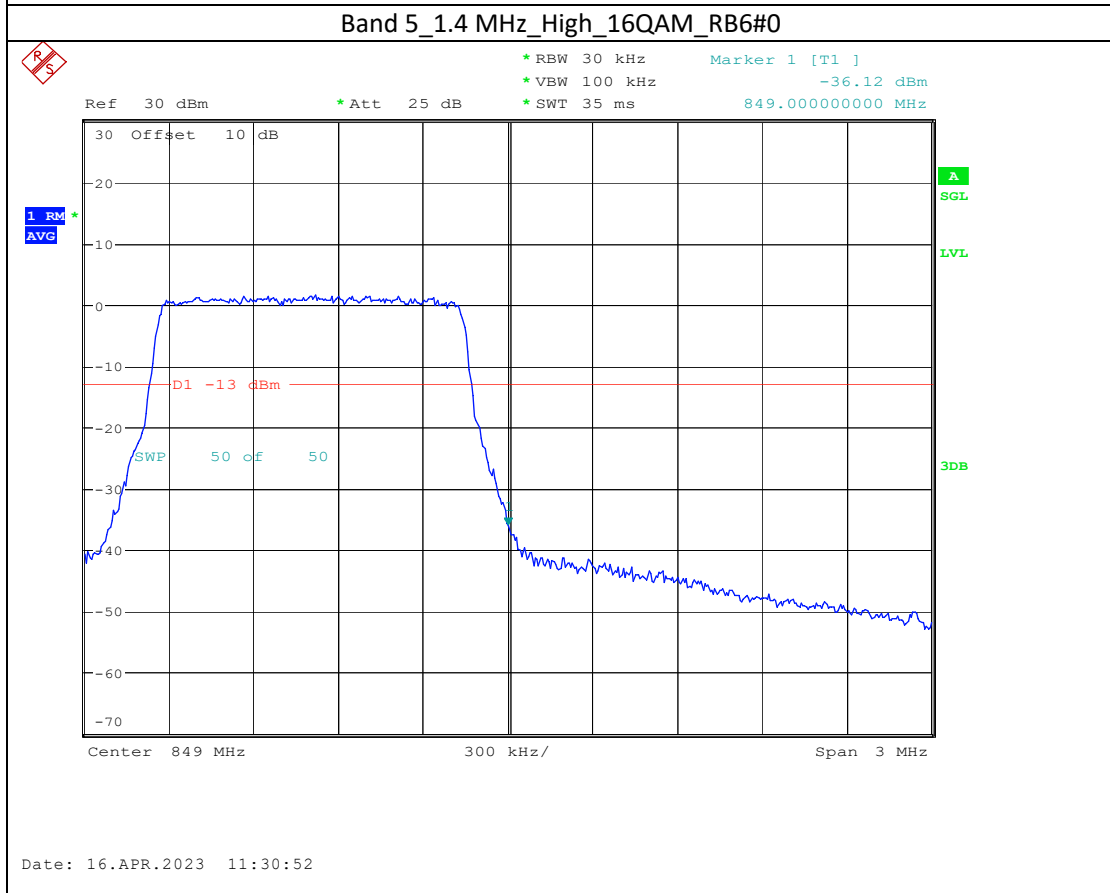

Band 4_15 MHz_High_16QAM_RB75#0

Band 66_5 MHz_High_QPSK_RB25#0

Band 66_5 MHz_High_16QAM_RB25#0

Band 17_5 MHz_High_QPSK_RB25#0

Band 17_5 MHz_High_16QAM_RB25#0

Band7

5M-QPSK-Bandedge-Low

5M-16QAM-Bandedge-Low

20M-QPSK-Bandedge-High

20M-16QAM-Bandedge-High

Band 38

5M-QPSK-Bandedge-Low

5M-16QAM-Bandedge-Low

5M-QPSK-Bandedge-High

Date: 19.APR.2023 09:24:23

5M-16QAM-Bandedge-High

Date: 19.APR.2023 09:25:08

Band 41

5M-QPSK-Bandedge-Low

5M-16QAM-Bandedge-Low

15M-QPSK-Bandedge-High

Date: 19.APR.2023 10:13:33

15M-16QAM-Bandedge-High

Date: 19.APR.2023 10:14:21