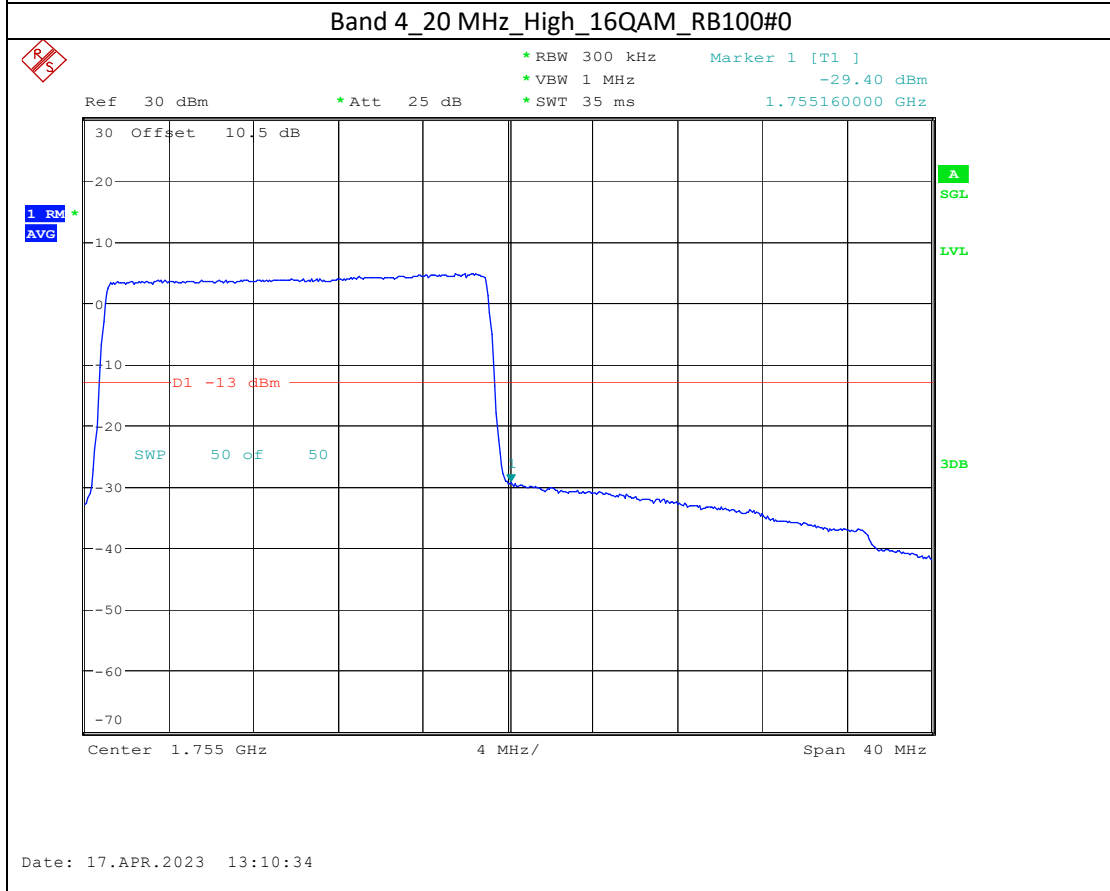

Band 2_20 MHz_Low_QPSK_RB100#0

Date: 17.APR.2023 13:04:11

Band 2_20 MHz_Low_16QAM_RB100#0

Date: 17.APR.2023 13:04:18

Band 2_20 MHz_High_QPSK_RB100#0

Band 2_20 MHz_High_16QAM_RB100#0

Band 4_15 MHz_High_QPSK_RB75#0

Band 4_15 MHz_High_16QAM_RB75#0

Band 66_5 MHz_High_QPSK_RB25#0

Band 66_5 MHz_High_16QAM_RB25#0

Band 17_5 MHz_High_QPSK_RB25#0

Band 17_5 MHz_High_16QAM_RB25#0

Band7

5M-QPSK-Bandedge-Low

5M-16QAM-Bandedge-Low

20M-QPSK-Bandedge-High

20M-16QAM-Bandedge-High

Band 38

5M-QPSK-Bandedge-Low

5M-16QAM-Bandedge-Low

5M-QPSK-Bandedge-High

Date: 19.APR.2023 09:24:23

5M-16QAM-Bandedge-High