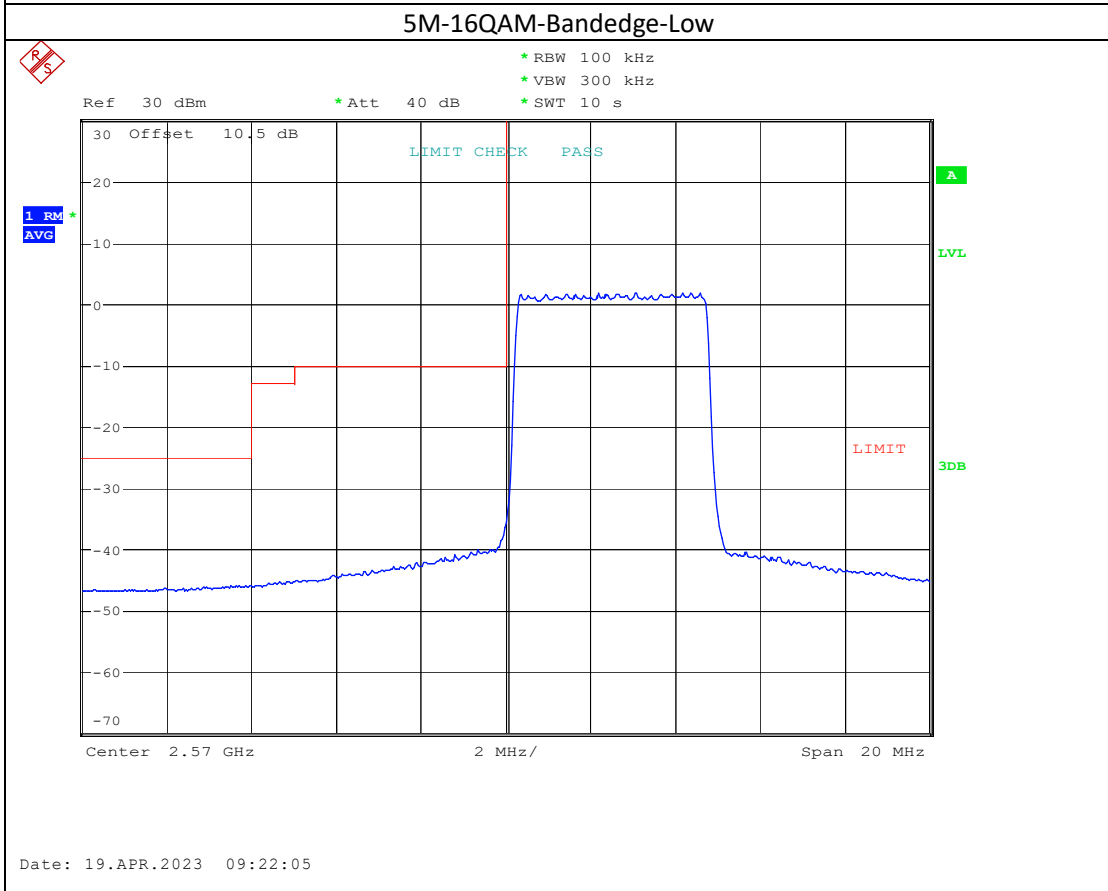

20M-QPSK-Bandedge-High

20M-16QAM-Bandedge-High

Band 38

5M-QPSK-Bandedge-Low

5M-16QAM-Bandedge-Low

5M-QPSK-Bandedge-High

Date: 19.APR.2023 09:24:23

5M-16QAM-Bandedge-High

Date: 19.APR.2023 09:25:08

Band 41

5M-QPSK-Bandedge-Low

5M-16QAM-Bandedge-Low

15M-QPSK-Bandedge-High

Date: 19.APR.2023 10:13:33

15M-16QAM-Bandedge-High

Date: 19.APR.2023 10:14:21

20M-QPSK-Bandedge-High

Date: 19.APR.2023 10:23:41

20M-16QAM-Bandedge-High

Date: 19.APR.2023 10:24:47