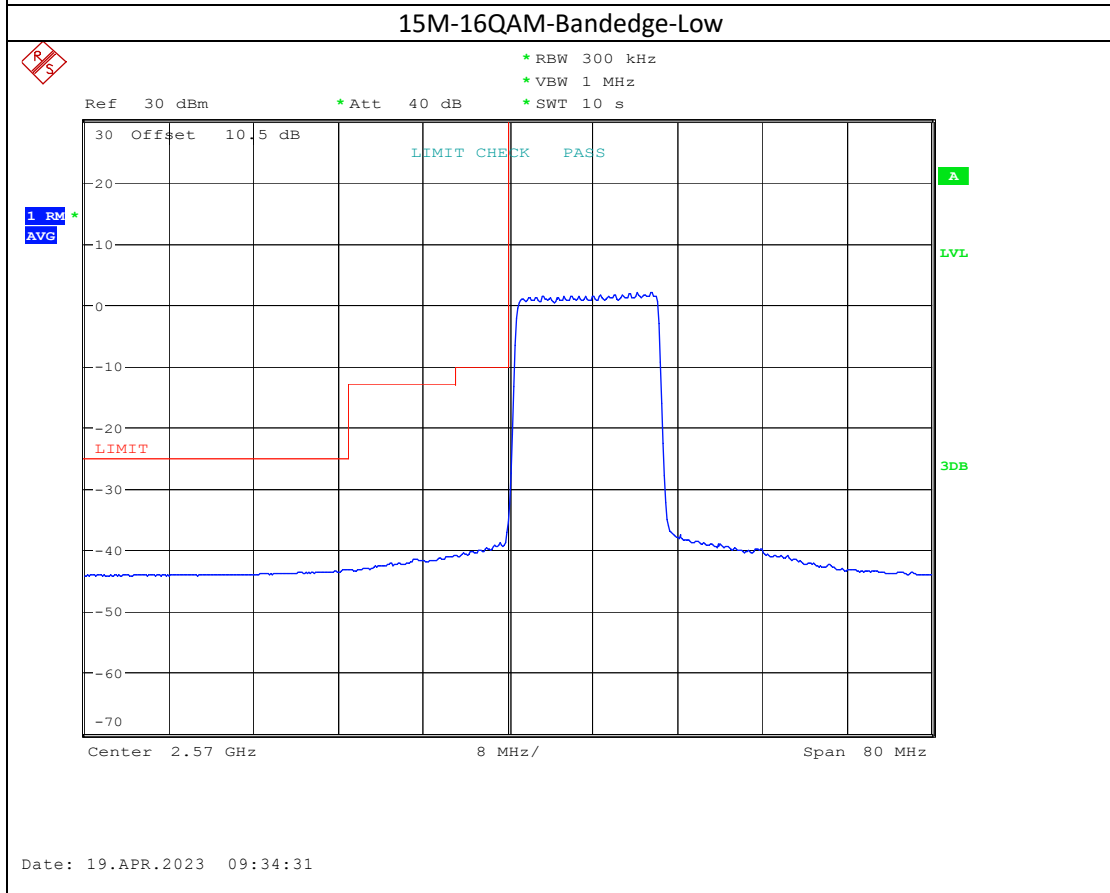

20M-QPSK-Bandedge-High

20M-16QAM-Bandedge-High

Band 38

5M-QPSK-Bandedge-Low

5M-16QAM-Bandedge-Low

5M-QPSK-Bandedge-High

Date: 19.APR.2023 09:24:23

5M-16QAM-Bandedge-High

Date: 19.APR.2023 09:25:08

Band 41

5M-QPSK-Bandedge-Low

5M-16QAM-Bandedge-Low

15M-QPSK-Bandedge-High

Date: 19.APR.2023 10:13:33

15M-16QAM-Bandedge-High

Date: 19.APR.2023 10:14:21

20M-QPSK-Bandedge-High

Date: 19.APR.2023 10:23:41

20M-16QAM-Bandedge-High

Date: 19.APR.2023 10:24:47