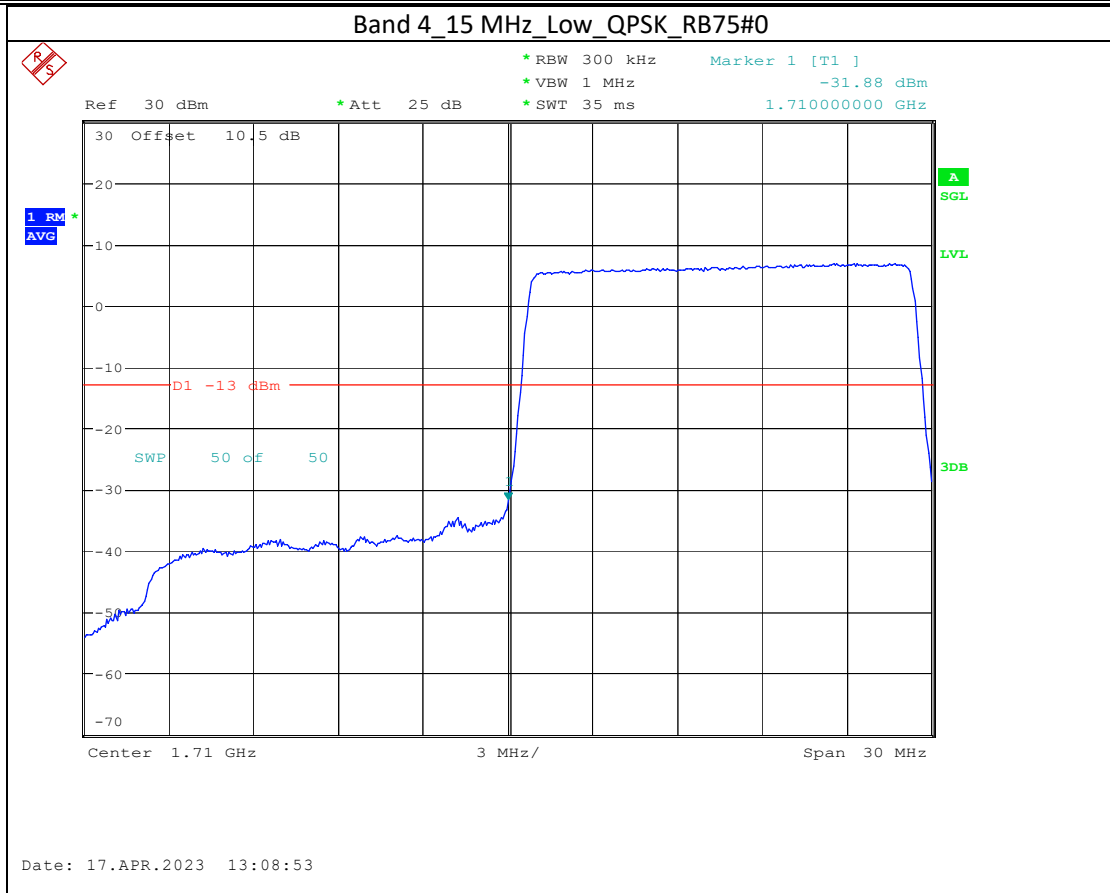

Band 2_20 MHz_Low_QPSK_RB100#0

Date: 17.APR.2023 13:04:11

Band 2_20 MHz_Low_16QAM_RB100#0

Date: 17.APR.2023 13:04:18

Band 2_20 MHz_High_QPSK_RB100#0

Band 2_20 MHz_High_16QAM_RB100#0

Band 4_15 MHz_High_QPSK_RB75#0

Band 4_15 MHz_High_16QAM_RB75#0

Band 66_5 MHz_High_QPSK_RB25#0

Band 66_5 MHz_High_16QAM_RB25#0

Band 17_5 MHz_High_QPSK_RB25#0

Band 17_5 MHz_High_16QAM_RB25#0

Band7

5M-QPSK-Bandedge-Low

5M-16QAM-Bandedge-Low

20M-QPSK-Bandedge-High

20M-16QAM-Bandedge-High

Band 38

5M-QPSK-Bandedge-Low

5M-16QAM-Bandedge-Low

5M-QPSK-Bandedge-High

Date: 19.APR.2023 09:24:23

5M-16QAM-Bandedge-High

20M-QPSK-Bandedge-High

Date: 19.APR.2023 10:23:41

20M-16QAM-Bandedge-High

Date: 19.APR.2023 10:24:47