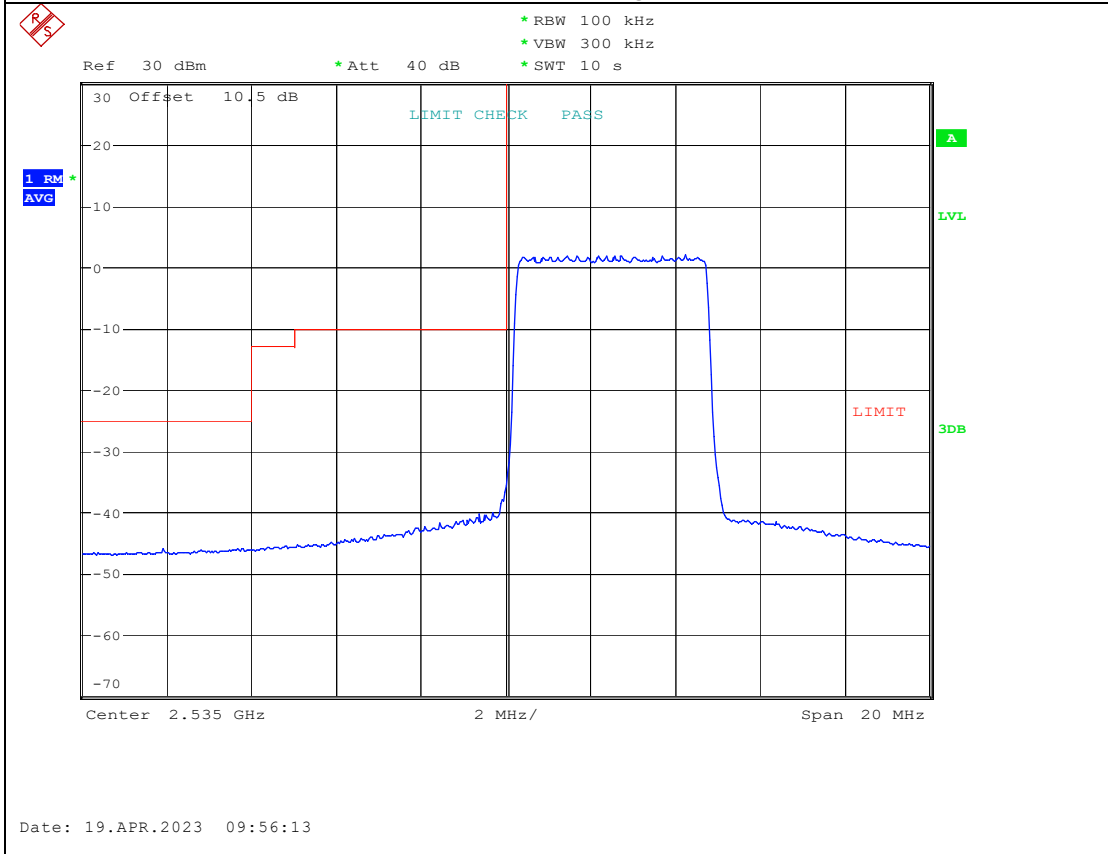

Date: 19.APR.2023 09:25:08

Band 41

5M-QPSK-Bandedge-Low

5M-16QAM-Bandedge-Low

15M-QPSK-Bandedge-High

Date: 19.APR.2023 10:13:33

15M-16QAM-Bandedge-High

Date: 19.APR.2023 10:14:21

20M-QPSK-Bandedge-High

Date: 19.APR.2023 10:23:41

20M-16QAM-Bandedge-High

Date: 19.APR.2023 10:24:47