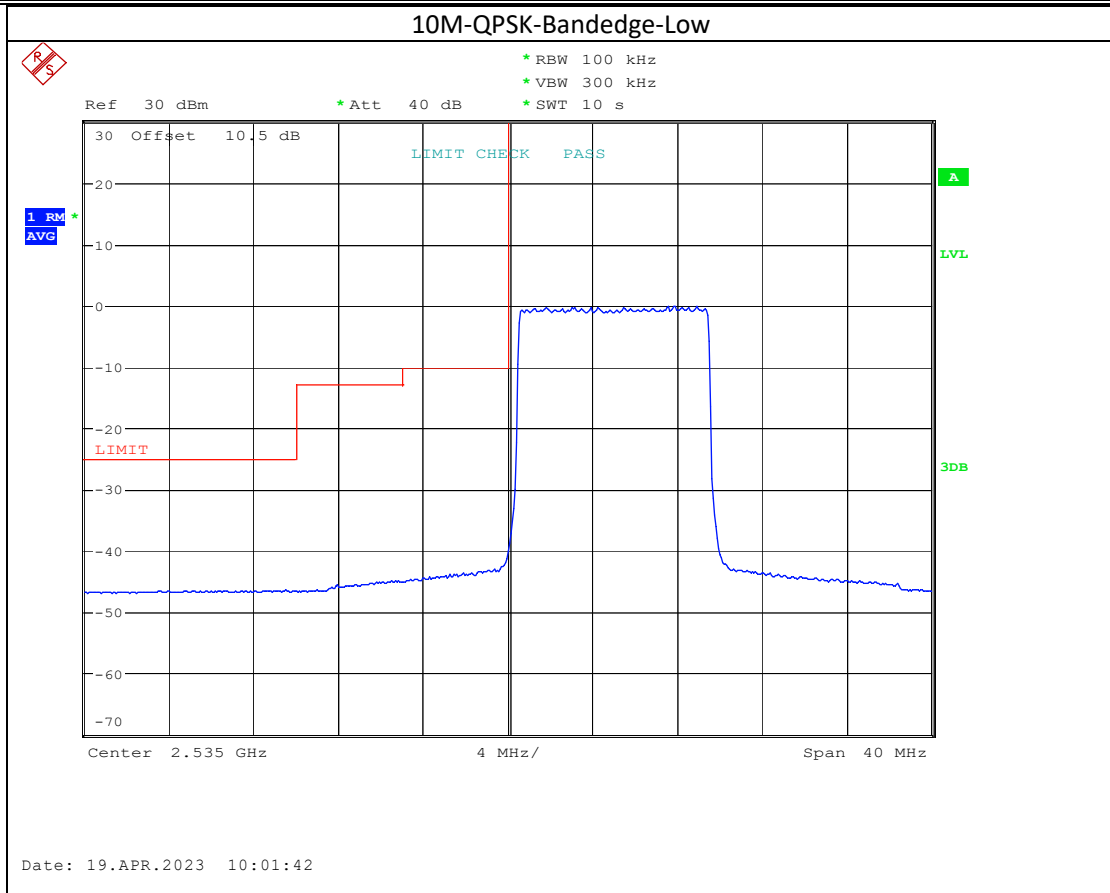

20M-QPSK-Bandedge-High

20M-16QAM-Bandedge-High

Band 38

5M-QPSK-Bandedge-Low

5M-16QAM-Bandedge-Low

5M-QPSK-Bandedge-High

Date: 19.APR.2023 09:24:23

5M-16QAM-Bandedge-High

Date: 19.APR.2023 09:25:08

Band 41

5M-QPSK-Bandedge-Low

5M-16QAM-Bandedge-Low

15M-QPSK-Bandedge-High

Date: 19.APR.2023 10:13:33

15M-16QAM-Bandedge-High

Date: 19.APR.2023 10:14:21

20M-QPSK-Bandedge-High

Date: 19.APR.2023 10:23:41

20M-16QAM-Bandedge-High

Date: 19.APR.2023 10:24:47