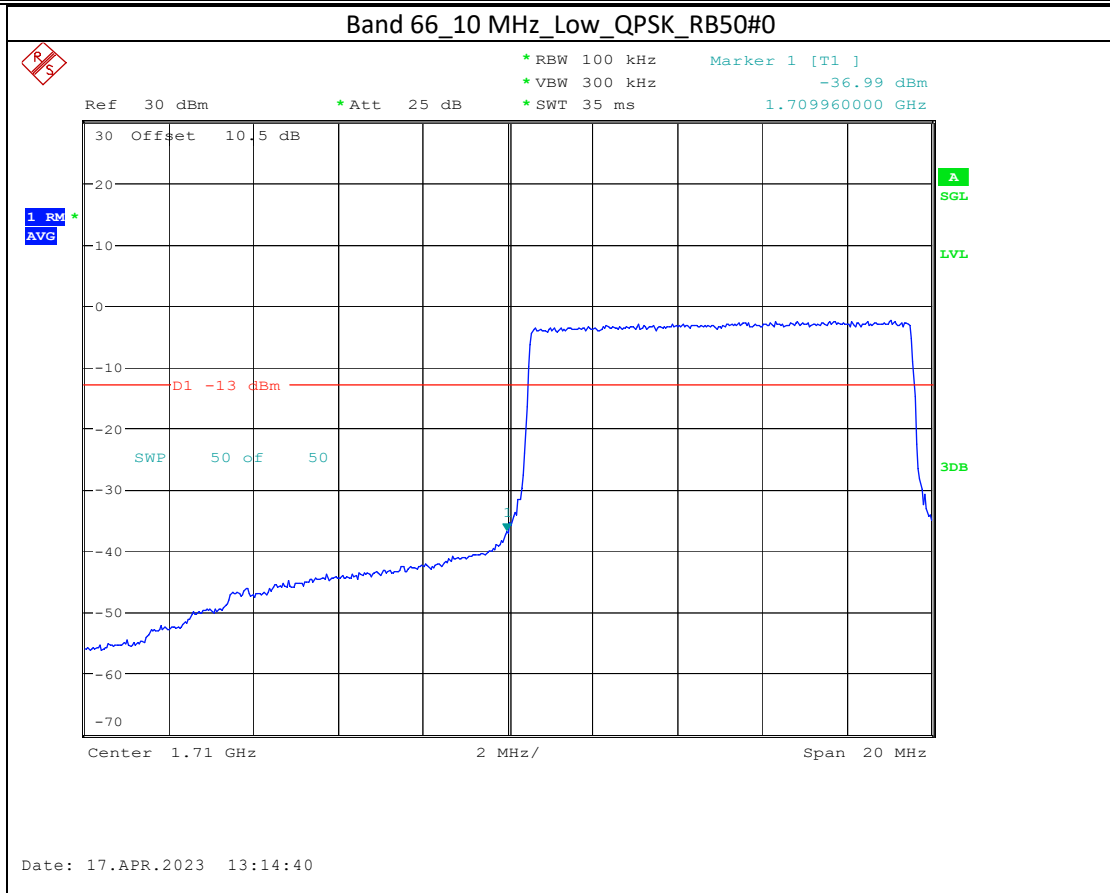

Band 4_15 MHz_High_16QAM_RB75#0

Band 66_5 MHz_High_QPSK_RB25#0

Band 66_5 MHz_High_16QAM_RB25#0

Band 17_5 MHz_High_QPSK_RB25#0

Band 17_5 MHz_High_16QAM_RB25#0

Band7

5M-QPSK-Bandedge-Low

5M-16QAM-Bandedge-Low

20M-QPSK-Bandedge-High

20M-16QAM-Bandedge-High

Band 38

5M-QPSK-Bandedge-Low

5M-16QAM-Bandedge-Low

5M-QPSK-Bandedge-High

Date: 19.APR.2023 09:24:23

5M-16QAM-Bandedge-High