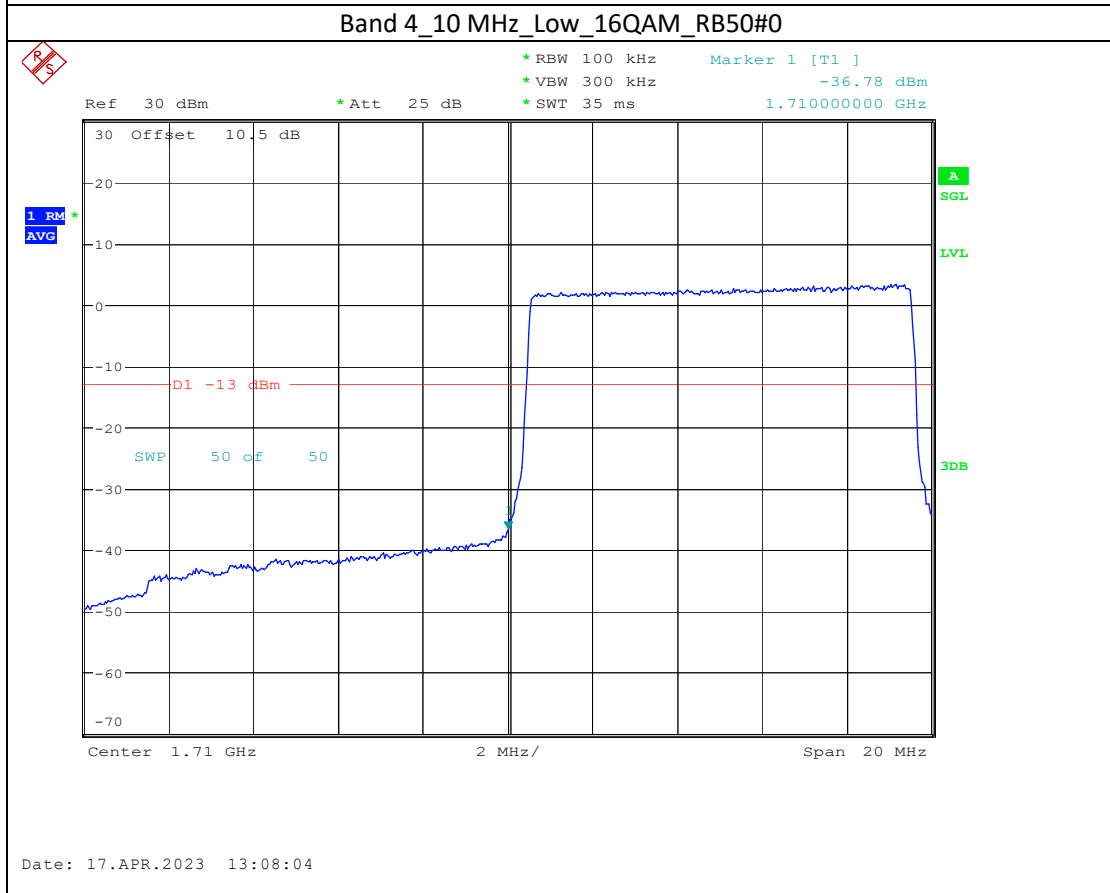

Band 2_20 MHz_Low_QPSK_RB100#0

Date: 17.APR.2023 13:04:11

Band 2_20 MHz_Low_16QAM_RB100#0

Date: 17.APR.2023 13:04:18

Band 2_20 MHz_High_QPSK_RB100#0

Band 2_20 MHz_High_16QAM_RB100#0

Band 4_15 MHz_High_QPSK_RB75#0

Band 4_15 MHz_High_16QAM_RB75#0

Band 66_5 MHz_High_QPSK_RB25#0

Band 66_5 MHz_High_16QAM_RB25#0

Band 17_5 MHz_High_QPSK_RB25#0

Band 17_5 MHz_High_16QAM_RB25#0

Band7

5M-QPSK-Bandedge-Low

5M-16QAM-Bandedge-Low

20M-QPSK-Bandedge-High

20M-16QAM-Bandedge-High

Band 38

5M-QPSK-Bandedge-Low

5M-16QAM-Bandedge-Low

5M-QPSK-Bandedge-High

Date: 19.APR.2023 09:24:23

5M-16QAM-Bandedge-High