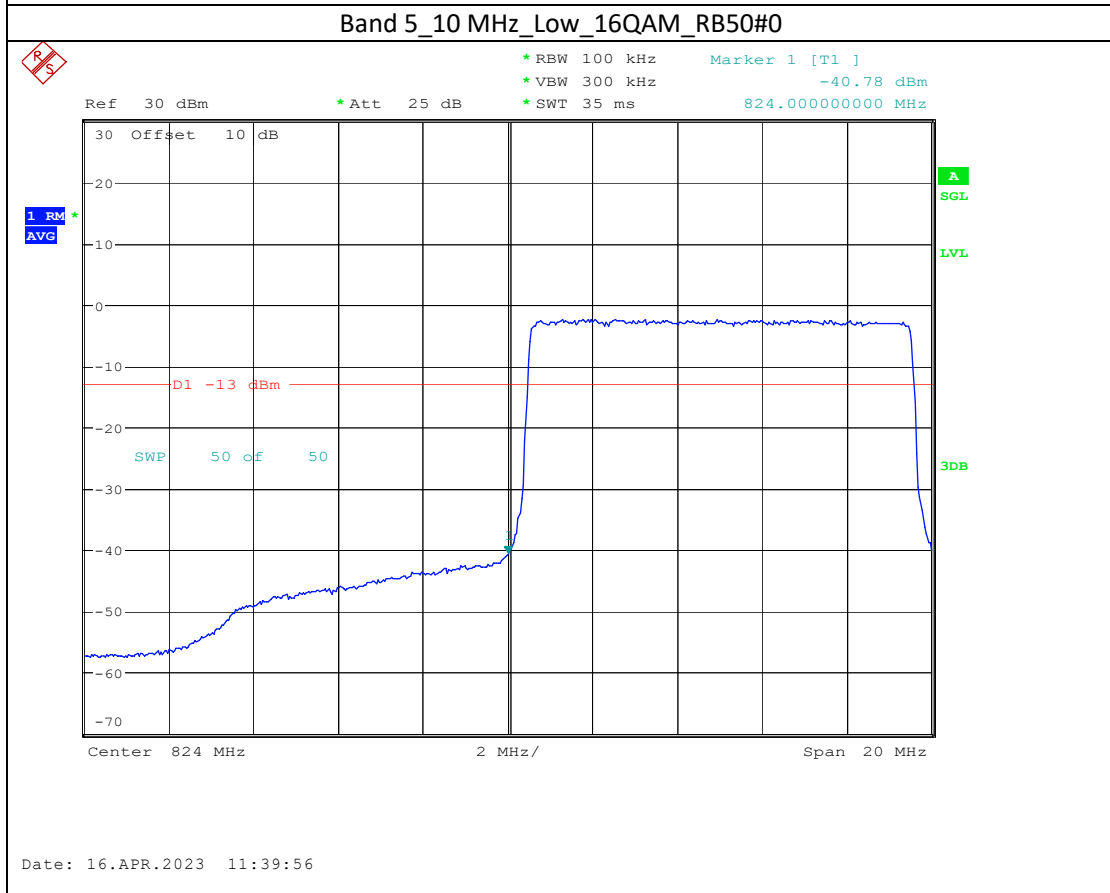

Band 4_15 MHz_High_16QAM_RB75#0

Band 66_5 MHz_High_QPSK_RB25#0

Band 66_5 MHz_High_16QAM_RB25#0

Band 17_5 MHz_High_QPSK_RB25#0

Band 17_5 MHz_High_16QAM_RB25#0

Band7

5M-QPSK-Bandedge-Low

5M-16QAM-Bandedge-Low

20M-QPSK-Bandedge-High

20M-16QAM-Bandedge-High

Band 38

5M-QPSK-Bandedge-Low

5M-16QAM-Bandedge-Low

5M-QPSK-Bandedge-High

Date: 19.APR.2023 09:24:23

5M-16QAM-Bandedge-High

Date: 19.APR.2023 09:25:08

Band 41

5M-QPSK-Bandedge-Low

5M-16QAM-Bandedge-Low

15M-QPSK-Bandedge-High

Date: 19.APR.2023 10:13:33

15M-16QAM-Bandedge-High

Date: 19.APR.2023 10:14:21