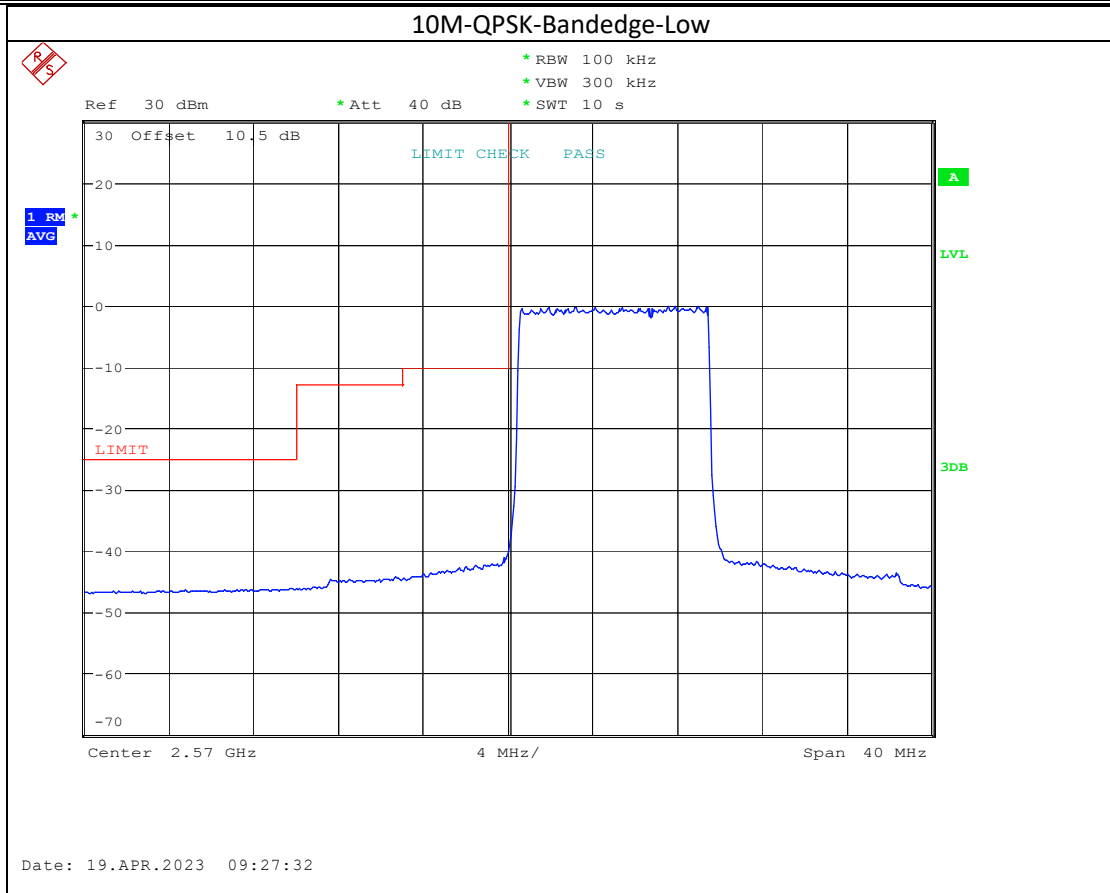

20M-QPSK-Bandedge-High

20M-16QAM-Bandedge-High

Band 38

5M-QPSK-Bandedge-Low

5M-16QAM-Bandedge-Low

5M-QPSK-Bandedge-High

Date: 19.APR.2023 09:24:23

5M-16QAM-Bandedge-High

Date: 19.APR.2023 09:25:08

Band 41

5M-QPSK-Bandedge-Low

5M-16QAM-Bandedge-Low

15M-QPSK-Bandedge-High

Date: 19.APR.2023 10:13:33

15M-16QAM-Bandedge-High

Date: 19.APR.2023 10:14:21

20M-QPSK-Bandedge-High

Date: 19.APR.2023 10:23:41

20M-16QAM-Bandedge-High

Date: 19.APR.2023 10:24:47