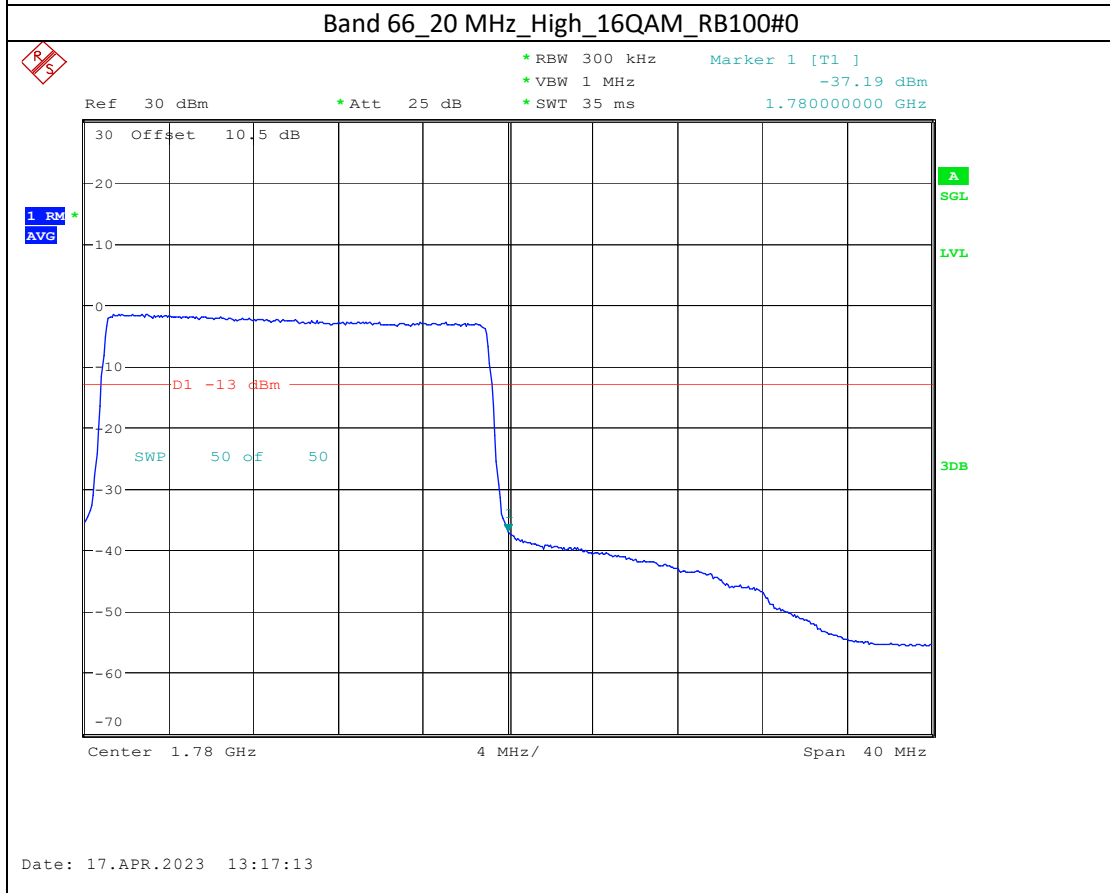

Band 4_15 MHz_High_16QAM_RB75#0

Band 66_5 MHz_High_QPSK_RB25#0

Band 66_5 MHz_High_16QAM_RB25#0

Band 17_5 MHz_High_QPSK_RB25#0

Band 17_5 MHz_High_16QAM_RB25#0

Band7

5M-QPSK-Bandedge-Low

5M-16QAM-Bandedge-Low

20M-QPSK-Bandedge-High

20M-16QAM-Bandedge-High

Band 38

5M-QPSK-Bandedge-Low

5M-16QAM-Bandedge-Low

5M-QPSK-Bandedge-High

Date: 19.APR.2023 09:24:23

5M-16QAM-Bandedge-High

Date: 19.APR.2023 09:25:08

Band 41

5M-QPSK-Bandedge-Low

5M-16QAM-Bandedge-Low

15M-QPSK-Bandedge-High

Date: 19.APR.2023 10:13:33

15M-16QAM-Bandedge-High

Date: 19.APR.2023 10:14:21

20M-QPSK-Bandedge-High

Date: 19.APR.2023 10:23:41

20M-16QAM-Bandedge-High

Date: 19.APR.2023 10:24:47