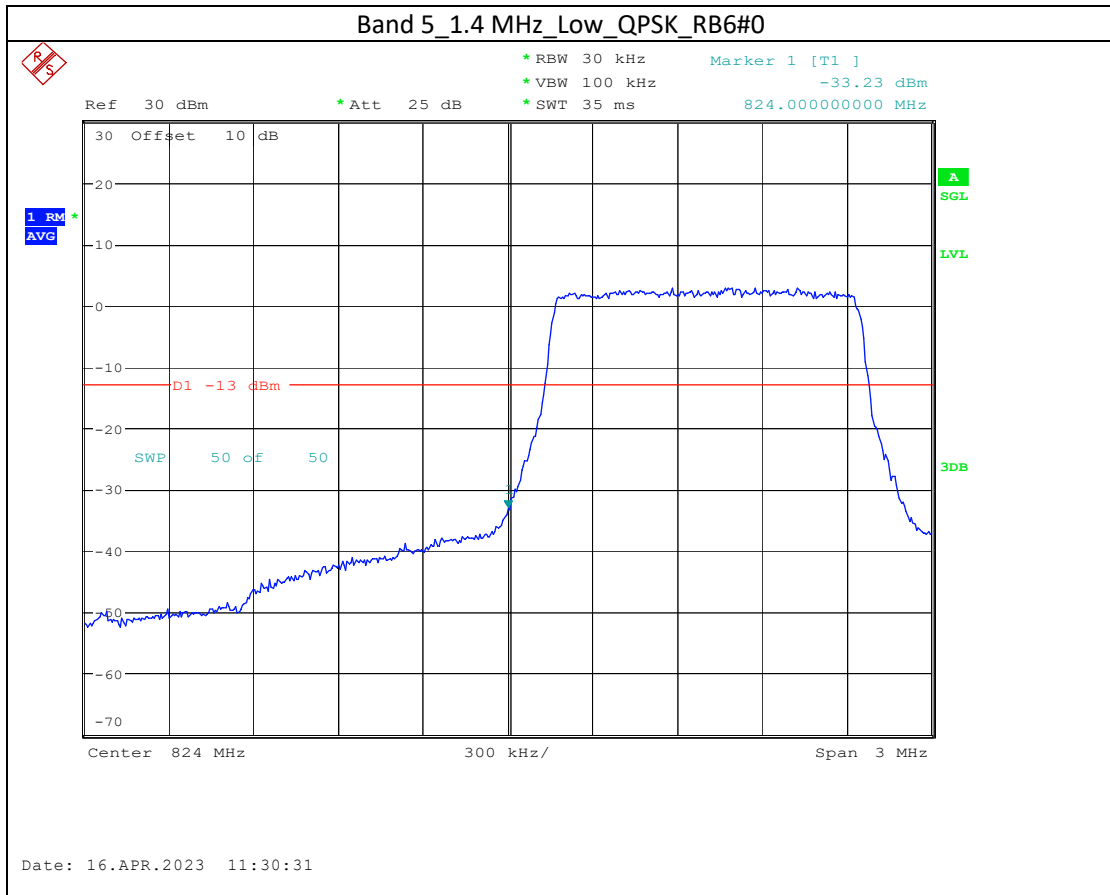

Band 4_15 MHz_High_16QAM_RB75#0

Band 66_5 MHz_High_QPSK_RB25#0

Band 66_5 MHz_High_16QAM_RB25#0

Band 17_5 MHz_High_QPSK_RB25#0

Band 17_5 MHz_High_16QAM_RB25#0

Band7

5M-QPSK-Bandedge-Low

5M-16QAM-Bandedge-Low

20M-QPSK-Bandedge-High

20M-16QAM-Bandedge-High

Band 38

5M-QPSK-Bandedge-Low

5M-16QAM-Bandedge-Low

5M-QPSK-Bandedge-High

Date: 19.APR.2023 09:24:23

5M-16QAM-Bandedge-High