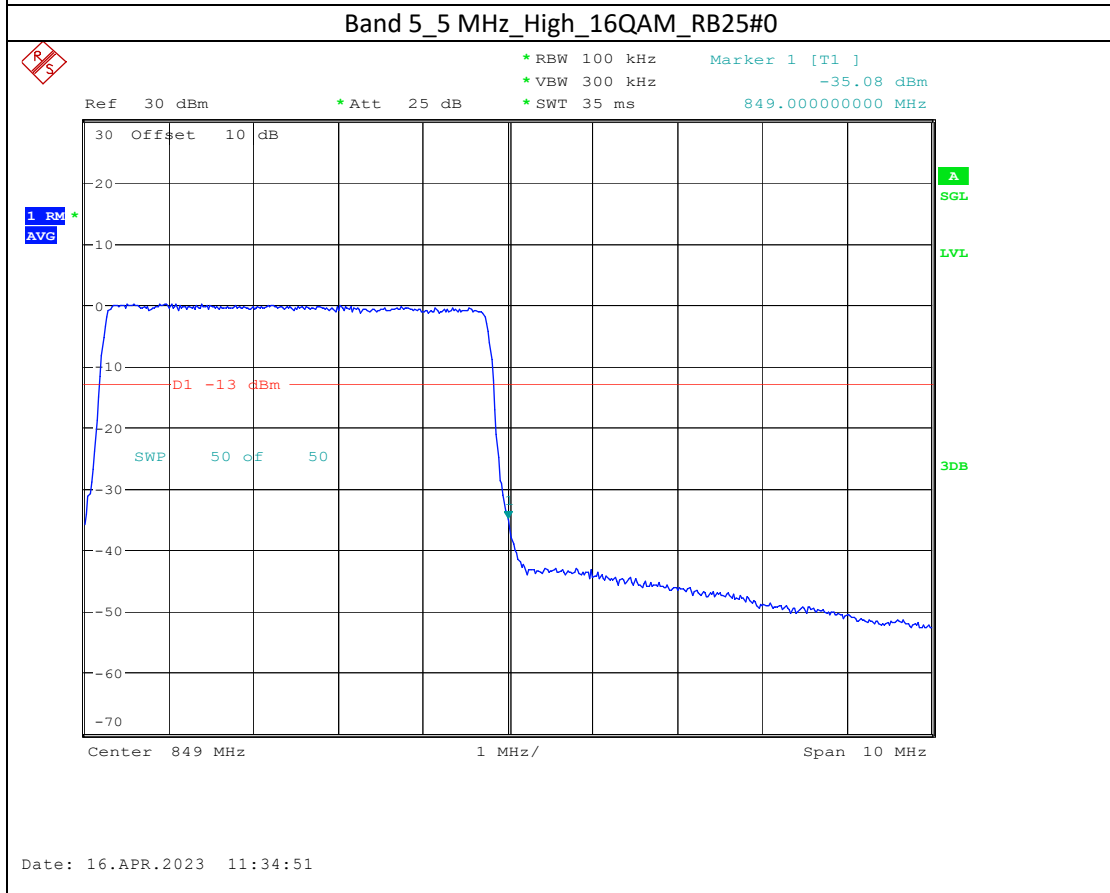

Band 4_15 MHz_High_16QAM_RB75#0

Band 66_5 MHz_High_QPSK_RB25#0

Band 66_5 MHz_High_16QAM_RB25#0

Band 17_5 MHz_High_QPSK_RB25#0

Band 17_5 MHz_High_16QAM_RB25#0

Band7

5M-QPSK-Bandedge-Low

5M-16QAM-Bandedge-Low

20M-QPSK-Bandedge-High

20M-16QAM-Bandedge-High

Band 38

5M-QPSK-Bandedge-Low

5M-16QAM-Bandedge-Low

5M-QPSK-Bandedge-High

Date: 19.APR.2023 09:24:23

5M-16QAM-Bandedge-High

Date: 19.APR.2023 09:25:08

Band 41

5M-QPSK-Bandedge-Low

5M-16QAM-Bandedge-Low

15M-QPSK-Bandedge-High

Date: 19.APR.2023 10:13:33

15M-16QAM-Bandedge-High

Date: 19.APR.2023 10:14:21