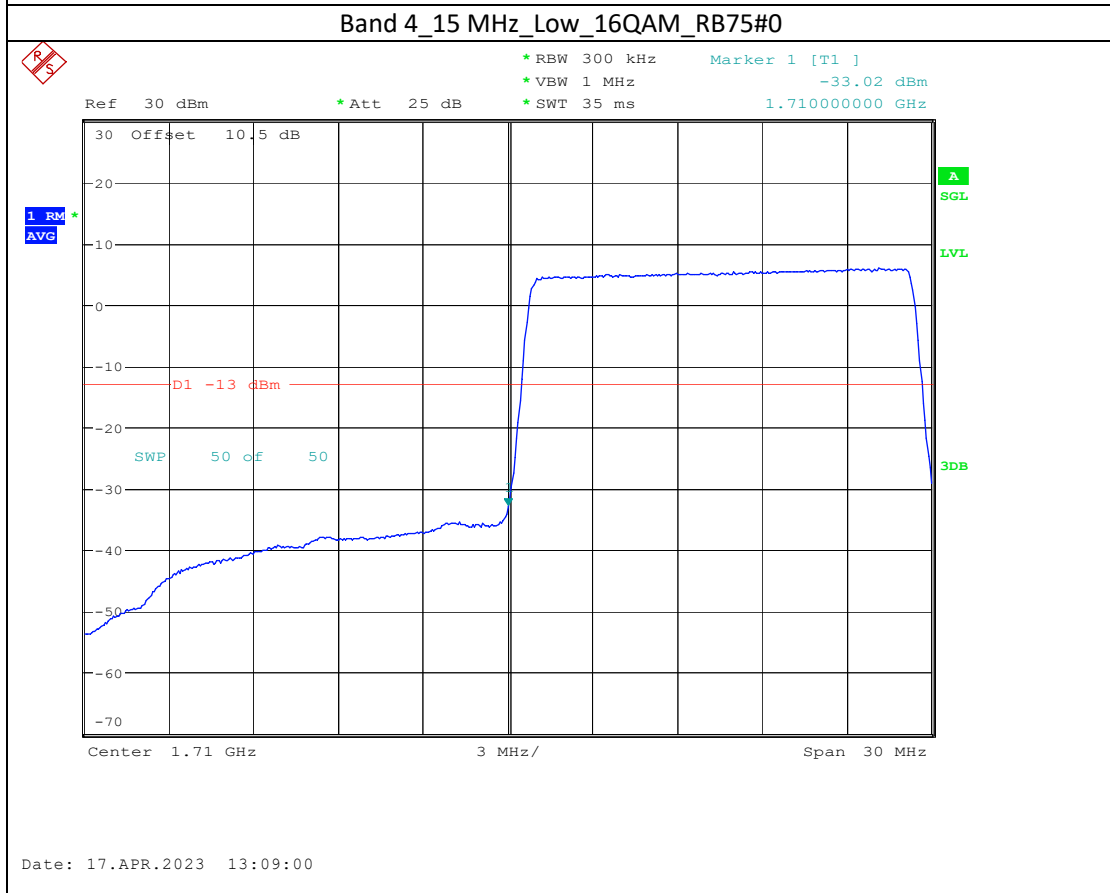

Band 2_20 MHz_Low_QPSK_RB100#0

Date: 17.APR.2023 13:04:11

Band 2_20 MHz_Low_16QAM_RB100#0

Date: 17.APR.2023 13:04:18

Band 2_20 MHz_High_QPSK_RB100#0

Band 2_20 MHz_High_16QAM_RB100#0

Band 4_15 MHz_High_QPSK_RB75#0

Band 4_15 MHz_High_16QAM_RB75#0

Band 66_5 MHz_High_QPSK_RB25#0

Band 66_5 MHz_High_16QAM_RB25#0

Band 17_5 MHz_High_QPSK_RB25#0

Band 17_5 MHz_High_16QAM_RB25#0

Band7

5M-QPSK-Bandedge-Low

5M-16QAM-Bandedge-Low

20M-QPSK-Bandedge-High

20M-16QAM-Bandedge-High

Band 38

5M-QPSK-Bandedge-Low

5M-16QAM-Bandedge-Low

5M-QPSK-Bandedge-High

Date: 19.APR.2023 09:24:23

5M-16QAM-Bandedge-High

20M-QPSK-Bandedge-High

Date: 19.APR.2023 10:23:41

20M-16QAM-Bandedge-High

Date: 19.APR.2023 10:24:47