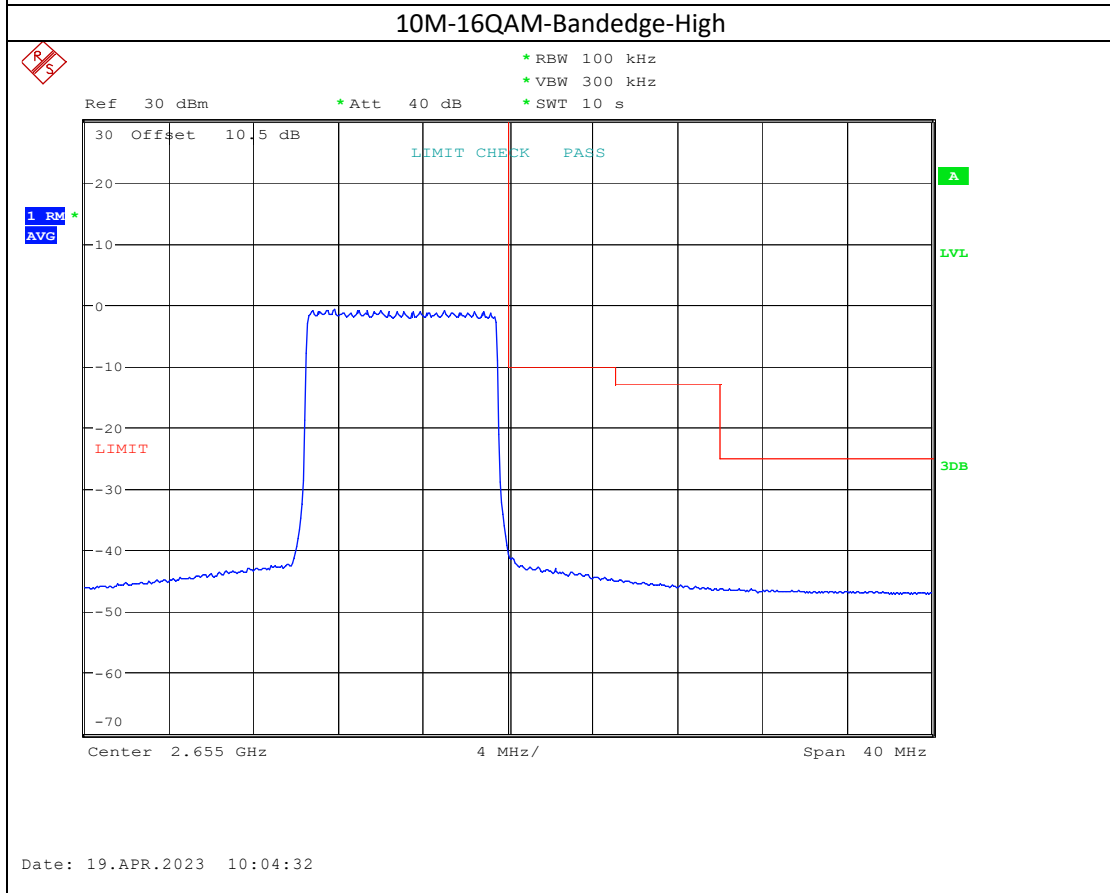

20M-QPSK-Bandedge-High

20M-16QAM-Bandedge-High

Band 38

5M-QPSK-Bandedge-Low

5M-16QAM-Bandedge-Low

5M-QPSK-Bandedge-High

Date: 19.APR.2023 09:24:23

5M-16QAM-Bandedge-High

Date: 19.APR.2023 09:25:08

Band 41

5M-QPSK-Bandedge-Low

5M-16QAM-Bandedge-Low

15M-QPSK-Bandedge-High

Date: 19.APR.2023 10:13:33

15M-16QAM-Bandedge-High

Date: 19.APR.2023 10:14:21

20M-QPSK-Bandedge-High

Date: 19.APR.2023 10:23:41

20M-16QAM-Bandedge-High

Date: 19.APR.2023 10:24:47