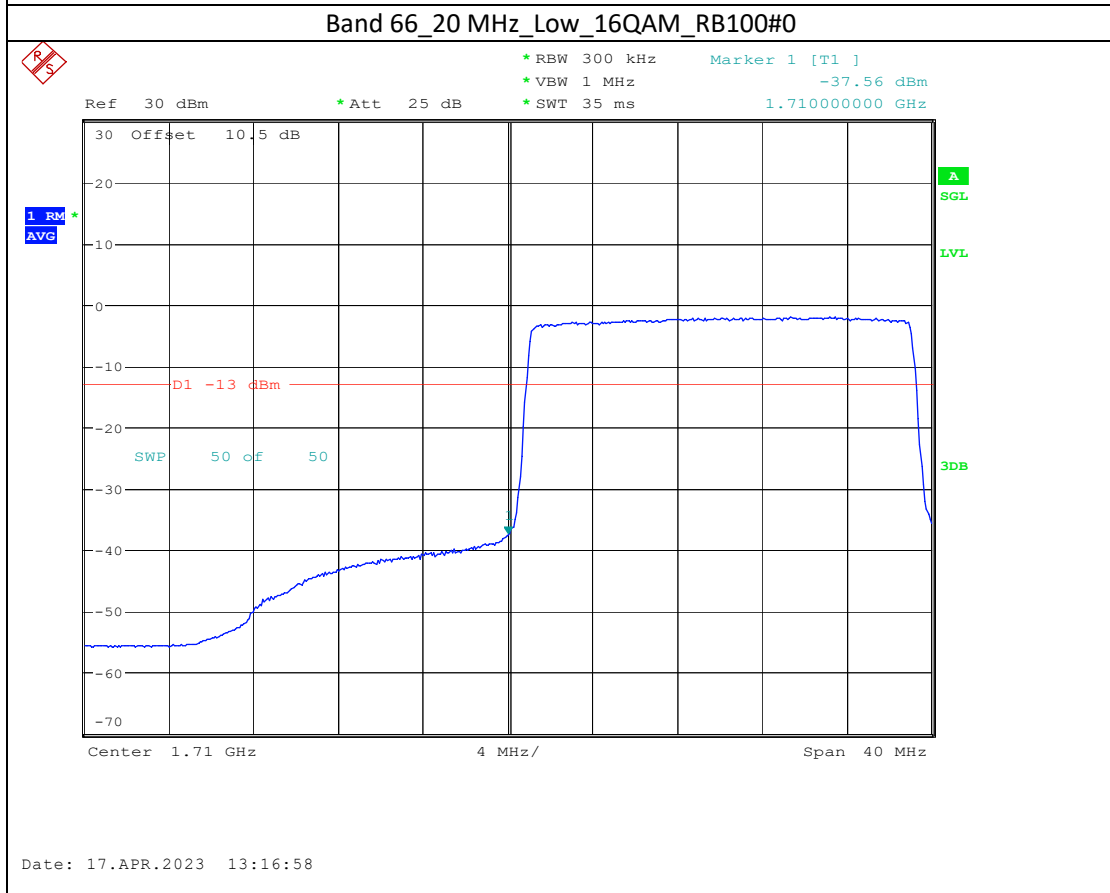

Band 4_15 MHz_High_16QAM_RB75#0

Band 66_5 MHz_High_QPSK_RB25#0

Band 66_5 MHz_High_16QAM_RB25#0

Band 17_5 MHz_High_QPSK_RB25#0

Band 17_5 MHz_High_16QAM_RB25#0

Band7

5M-QPSK-Bandedge-Low

5M-16QAM-Bandedge-Low

20M-QPSK-Bandedge-High

20M-16QAM-Bandedge-High

Band 38

5M-QPSK-Bandedge-Low

5M-16QAM-Bandedge-Low

5M-QPSK-Bandedge-High

Date: 19.APR.2023 09:24:23

5M-16QAM-Bandedge-High