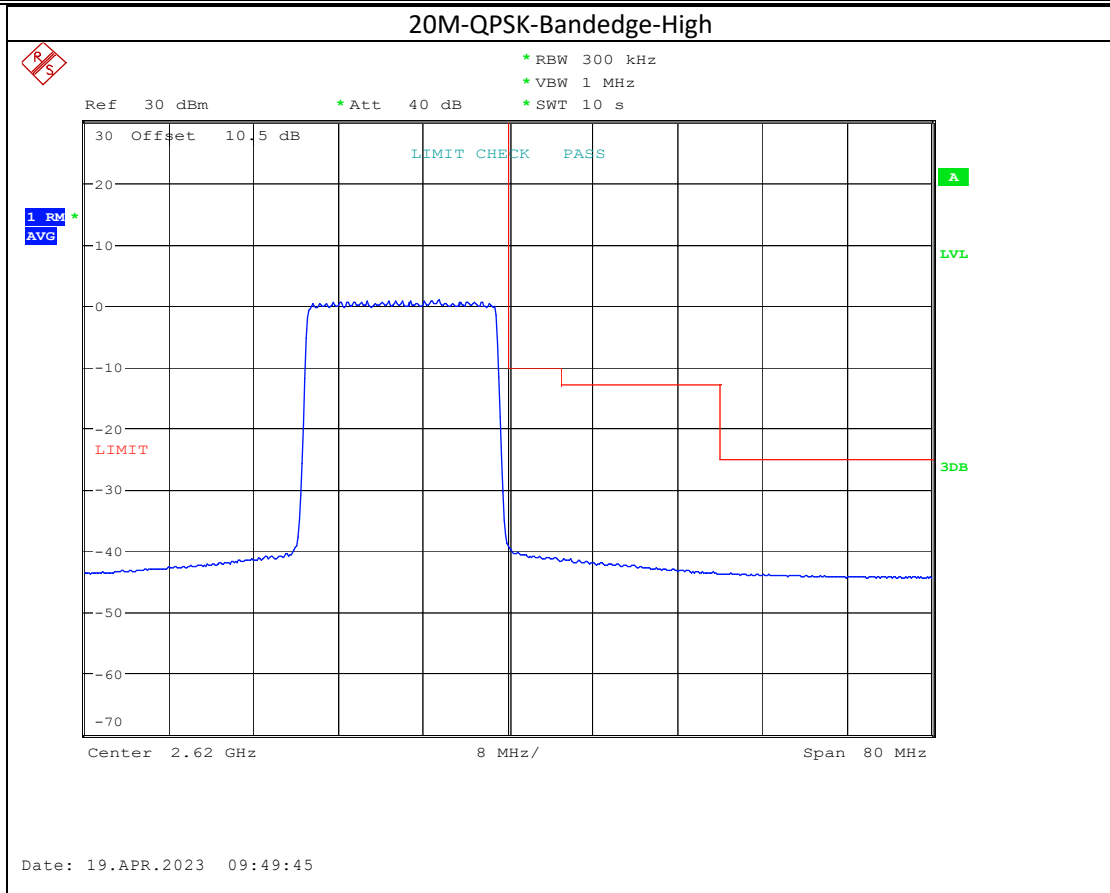

Date: 19.APR.2023 09:25:08

Band 41

5M-QPSK-Bandedge-Low

5M-16QAM-Bandedge-Low

15M-QPSK-Bandedge-High

Date: 19.APR.2023 10:13:33

15M-16QAM-Bandedge-High

Date: 19.APR.2023 10:14:21

20M-QPSK-Bandedge-High

Date: 19.APR.2023 10:23:41

20M-16QAM-Bandedge-High

Date: 19.APR.2023 10:24:47