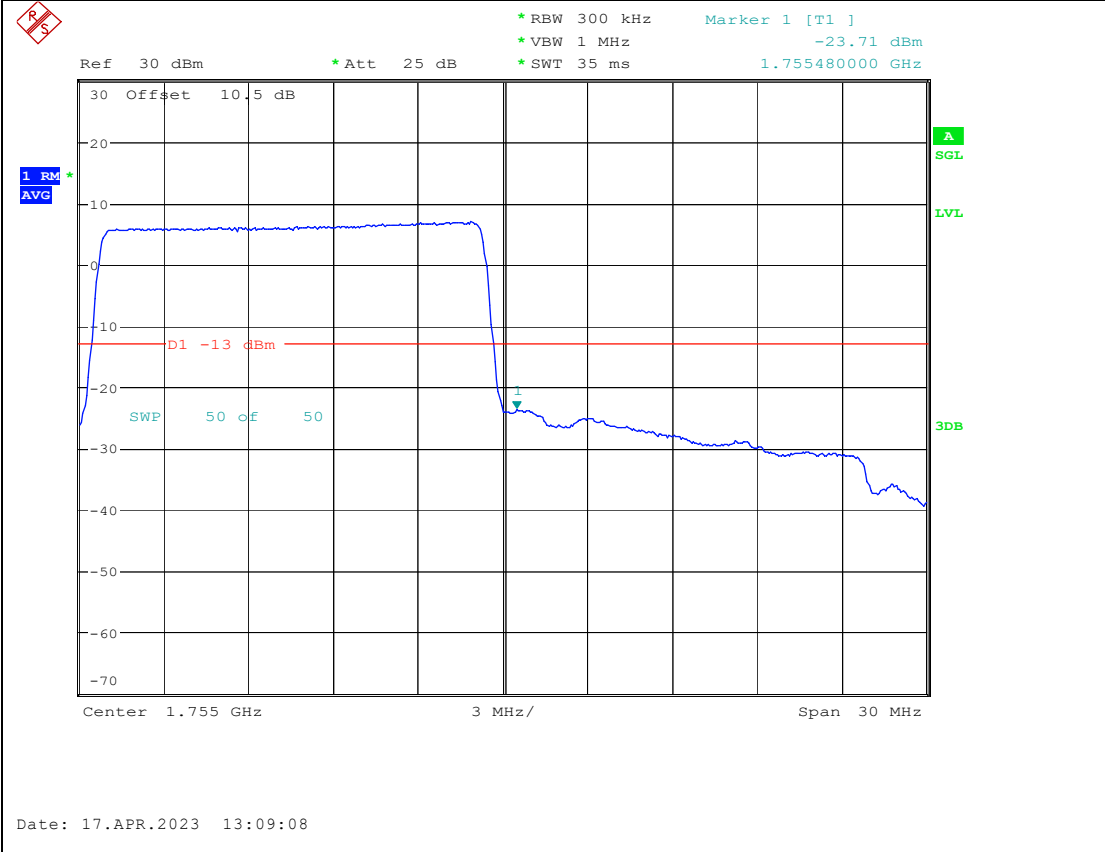

Band 2_20 MHz_Low_QPSK_RB100#0

Date: 17.APR.2023 13:04:11

Band 2_20 MHz_Low_16QAM_RB100#0

Date: 17.APR.2023 13:04:18

Band 2_20 MHz_High_QPSK_RB100#0

Band 2_20 MHz_High_16QAM_RB100#0

Band 4_15 MHz_High_QPSK_RB75#0

Band 4_15 MHz_High_16QAM_RB75#0

Band 66_5 MHz_High_QPSK_RB25#0

Band 66_5 MHz_High_16QAM_RB25#0

Band 17_5 MHz_High_QPSK_RB25#0

Band 17_5 MHz_High_16QAM_RB25#0

Band7

5M-QPSK-Bandedge-Low

5M-16QAM-Bandedge-Low

20M-QPSK-Bandedge-High

20M-16QAM-Bandedge-High

Band 38

5M-QPSK-Bandedge-Low

5M-16QAM-Bandedge-Low

5M-QPSK-Bandedge-High

Date: 19.APR.2023 09:24:23

5M-16QAM-Bandedge-High

20M-QPSK-Bandedge-High

Date: 19.APR.2023 10:23:41

20M-16QAM-Bandedge-High

Date: 19.APR.2023 10:24:47