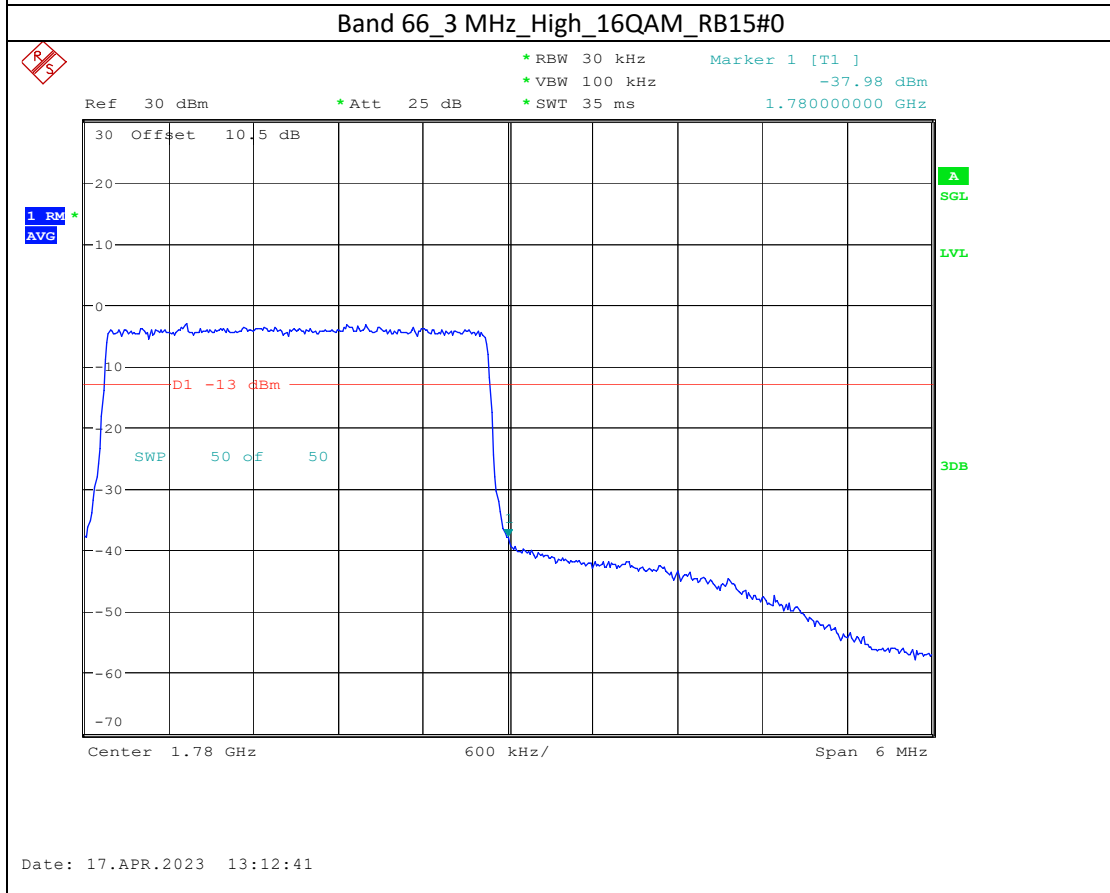

Band 4_15 MHz_High_16QAM_RB75#0

Band 66_5 MHz_High_QPSK_RB25#0

Band 66_5 MHz_High_16QAM_RB25#0

Band 17_5 MHz_High_QPSK_RB25#0

Band 17_5 MHz_High_16QAM_RB25#0

Band7

5M-QPSK-Bandedge-Low

5M-16QAM-Bandedge-Low

20M-QPSK-Bandedge-High

20M-16QAM-Bandedge-High

Band 38

5M-QPSK-Bandedge-Low

5M-16QAM-Bandedge-Low

5M-QPSK-Bandedge-High

Date: 19.APR.2023 09:24:23

5M-16QAM-Bandedge-High

Date: 19.APR.2023 09:25:08

Band 41

5M-QPSK-Bandedge-Low

5M-16QAM-Bandedge-Low

15M-QPSK-Bandedge-High

Date: 19.APR.2023 10:13:33

15M-16QAM-Bandedge-High

Date: 19.APR.2023 10:14:21