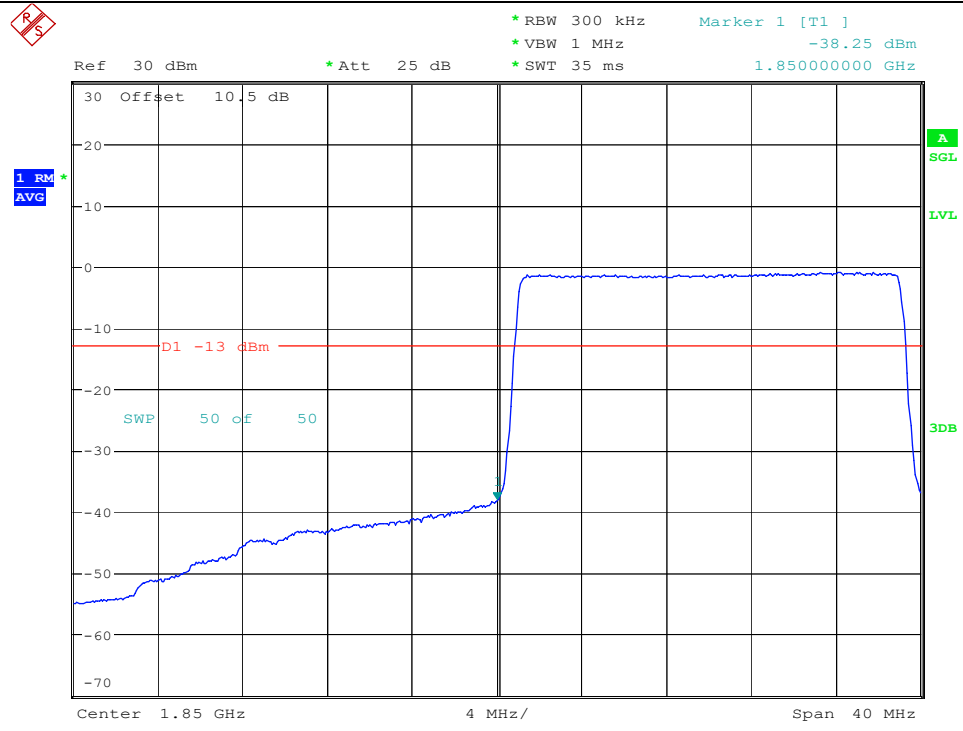

Band 2_20 MHz_Low_QPSK_RB100#0

Date: 17.APR.2023 13:04:11

Band 2_20 MHz_Low_16QAM_RB100#0

Date: 17.APR.2023 13:04:18

Band 2_20 MHz_High_QPSK_RB100#0

Band 2_20 MHz_High_16QAM_RB100#0

Band 4_15 MHz_High_QPSK_RB75#0

Band 4_15 MHz_High_16QAM_RB75#0

Band 66_5 MHz_High_QPSK_RB25#0

Band 66_5 MHz_High_16QAM_RB25#0

Band 17_5 MHz_High_QPSK_RB25#0

Band 17_5 MHz_High_16QAM_RB25#0

Band7

5M-QPSK-Bandedge-Low

5M-16QAM-Bandedge-Low

20M-QPSK-Bandedge-High

20M-16QAM-Bandedge-High

Band 38

5M-QPSK-Bandedge-Low

5M-16QAM-Bandedge-Low

5M-QPSK-Bandedge-High

Date: 19.APR.2023 09:24:23

5M-16QAM-Bandedge-High

20M-QPSK-Bandedge-High

Date: 19.APR.2023 10:23:41

20M-16QAM-Bandedge-High

Date: 19.APR.2023 10:24:47