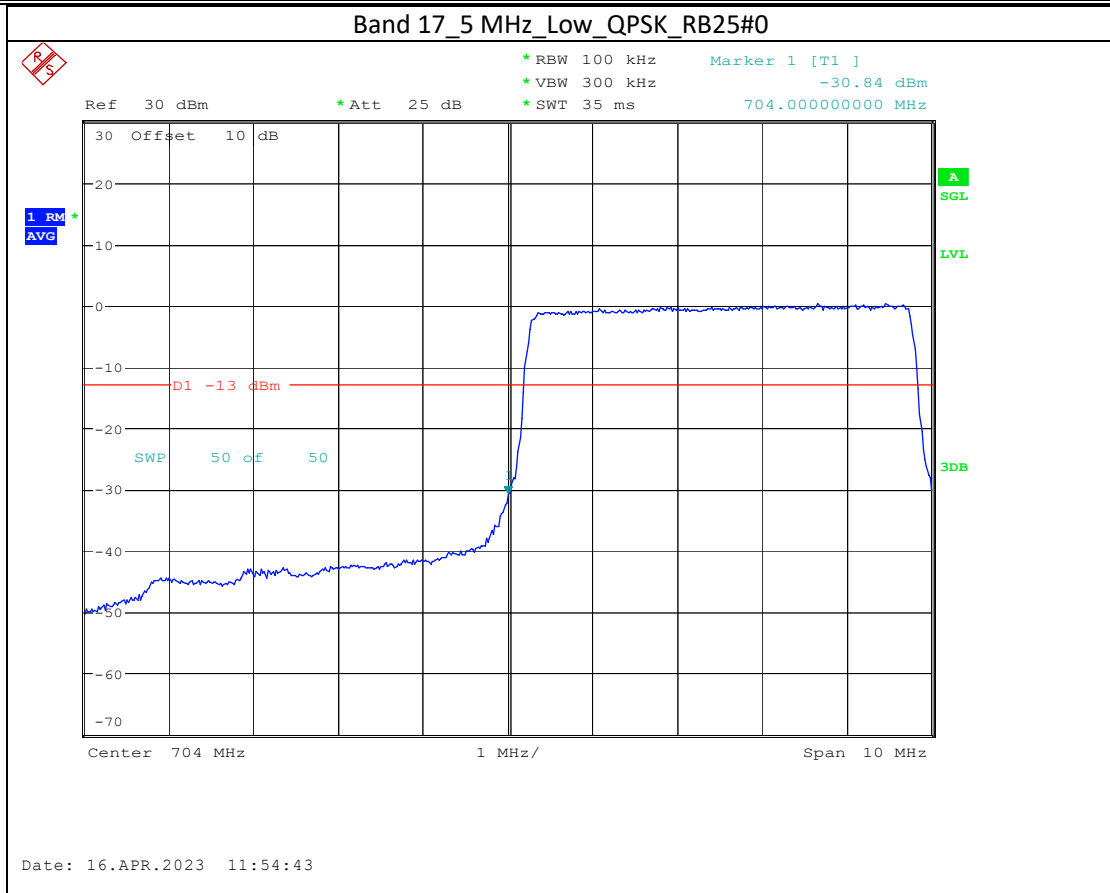

Band 4_15 MHz_High_16QAM_RB75#0

Band 66_5 MHz_High_QPSK_RB25#0

Band 66_5 MHz_High_16QAM_RB25#0

Band 17_5 MHz_High_QPSK_RB25#0

Band 17_5 MHz_High_16QAM_RB25#0

Band7

5M-QPSK-Bandedge-Low

5M-16QAM-Bandedge-Low

20M-QPSK-Bandedge-High

20M-16QAM-Bandedge-High

Band 38

5M-QPSK-Bandedge-Low

5M-16QAM-Bandedge-Low

5M-QPSK-Bandedge-High

Date: 19.APR.2023 09:24:23

5M-16QAM-Bandedge-High