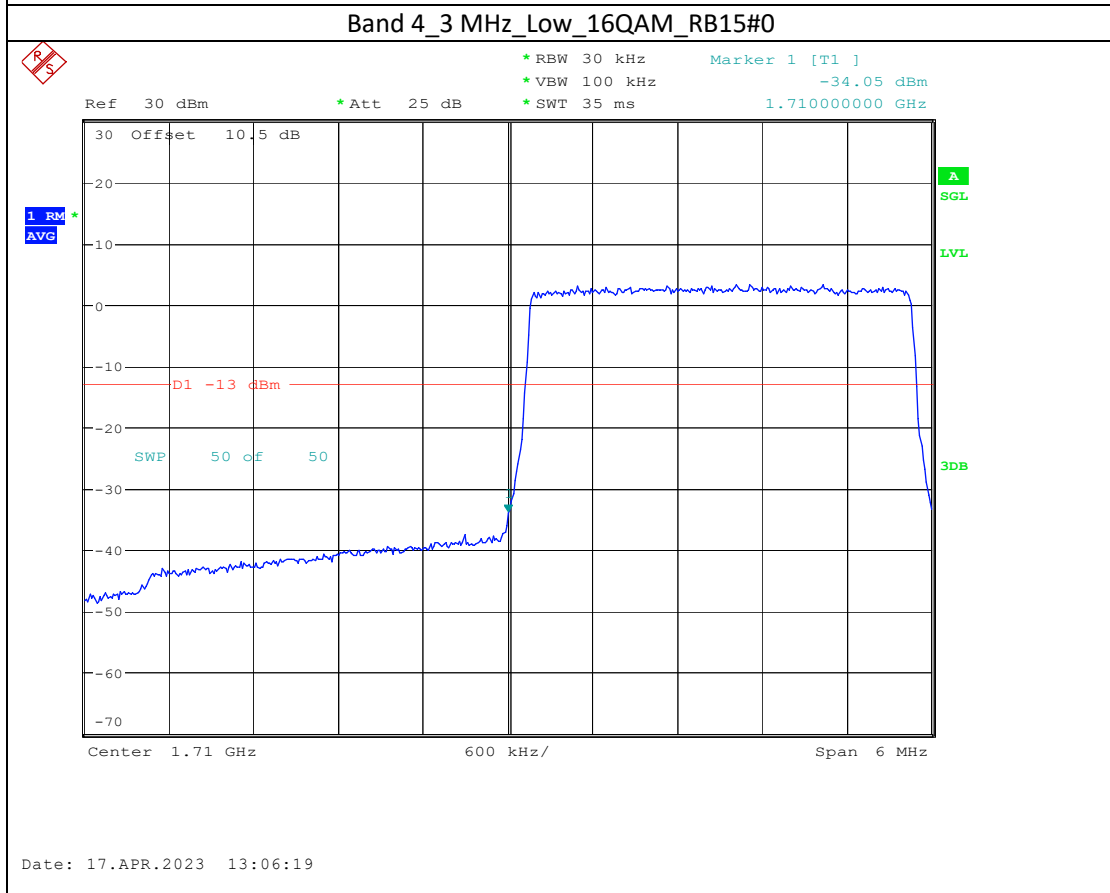

Band 2_20 MHz_Low_QPSK_RB100#0

Date: 17.APR.2023 13:04:11

Band 2_20 MHz_Low_16QAM_RB100#0

Date: 17.APR.2023 13:04:18

Band 2_20 MHz_High_QPSK_RB100#0

Band 2_20 MHz_High_16QAM_RB100#0

Band 4_15 MHz_High_QPSK_RB75#0

Band 4_15 MHz_High_16QAM_RB75#0

Band 66_5 MHz_High_QPSK_RB25#0

Band 66_5 MHz_High_16QAM_RB25#0

Band 17_5 MHz_High_QPSK_RB25#0

Band 17_5 MHz_High_16QAM_RB25#0

Band7

5M-QPSK-Bandedge-Low

5M-16QAM-Bandedge-Low

20M-QPSK-Bandedge-High

20M-16QAM-Bandedge-High

Band 38

5M-QPSK-Bandedge-Low

5M-16QAM-Bandedge-Low

5M-QPSK-Bandedge-High

Date: 19.APR.2023 09:24:23

5M-16QAM-Bandedge-High