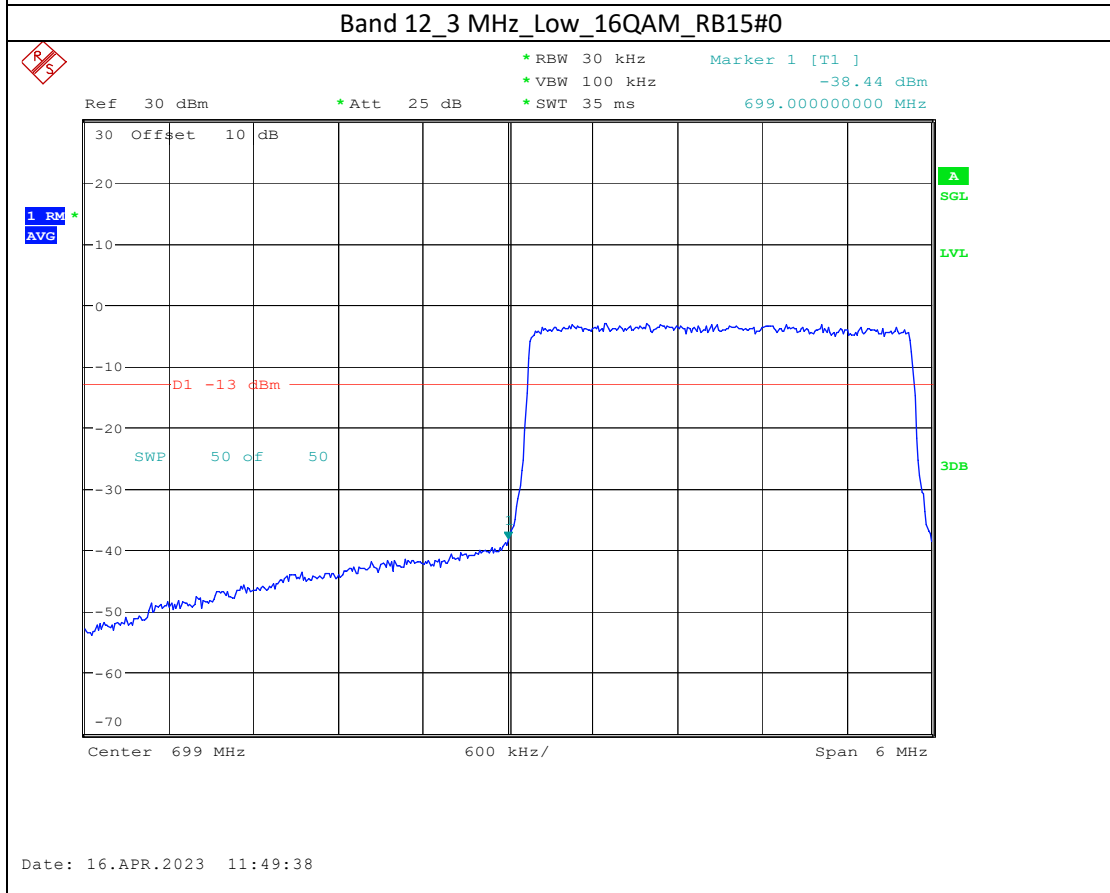

Band 4_15 MHz_High_16QAM_RB75#0

Band 66_5 MHz_High_QPSK_RB25#0

Band 66_5 MHz_High_16QAM_RB25#0

Band 17_5 MHz_High_QPSK_RB25#0

Band 17_5 MHz_High_16QAM_RB25#0

Band7

5M-QPSK-Bandedge-Low

5M-16QAM-Bandedge-Low

20M-QPSK-Bandedge-High

20M-16QAM-Bandedge-High

Band 38

5M-QPSK-Bandedge-Low

5M-16QAM-Bandedge-Low

5M-QPSK-Bandedge-High

Date: 19.APR.2023 09:24:23

5M-16QAM-Bandedge-High