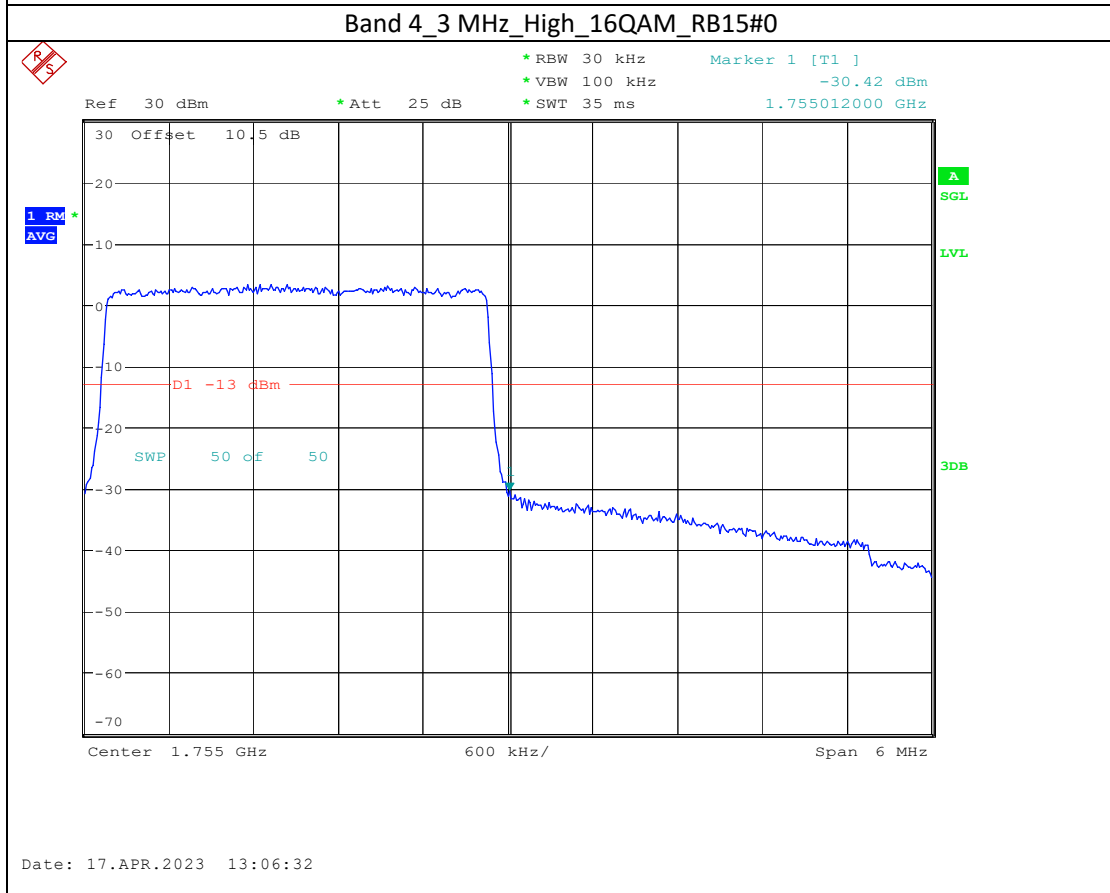

Band 2_20 MHz_Low_QPSK_RB100#0

Date: 17.APR.2023 13:04:11

Band 2_20 MHz_Low_16QAM_RB100#0

Date: 17.APR.2023 13:04:18

Band 2_20 MHz_High_QPSK_RB100#0

Band 2_20 MHz_High_16QAM_RB100#0

Band 4_15 MHz_High_QPSK_RB75#0

Band 4_15 MHz_High_16QAM_RB75#0

Band 66_5 MHz_High_QPSK_RB25#0

Band 66_5 MHz_High_16QAM_RB25#0

Band 17_5 MHz_High_QPSK_RB25#0

Band 17_5 MHz_High_16QAM_RB25#0

Band7

5M-QPSK-Bandedge-Low

5M-16QAM-Bandedge-Low

20M-QPSK-Bandedge-High

20M-16QAM-Bandedge-High

Band 38

5M-QPSK-Bandedge-Low

5M-16QAM-Bandedge-Low

5M-QPSK-Bandedge-High

Date: 19.APR.2023 09:24:23

5M-16QAM-Bandedge-High

20M-QPSK-Bandedge-High

Date: 19.APR.2023 10:23:41

20M-16QAM-Bandedge-High

Date: 19.APR.2023 10:24:47