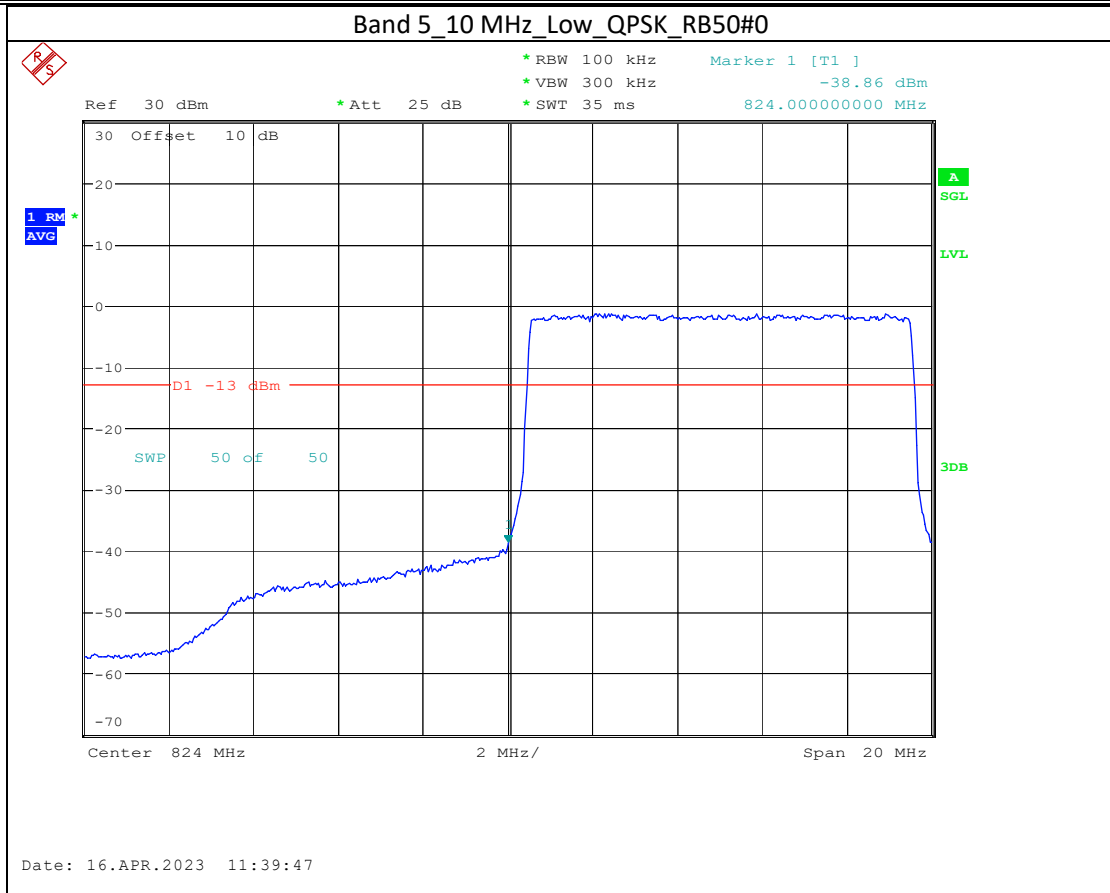

Band 4_15 MHz_High_16QAM_RB75#0

Band 66_5 MHz_High_QPSK_RB25#0

Band 66_5 MHz_High_16QAM_RB25#0

Band 17_5 MHz_High_QPSK_RB25#0

Band 17_5 MHz_High_16QAM_RB25#0

Band7

5M-QPSK-Bandedge-Low

5M-16QAM-Bandedge-Low

20M-QPSK-Bandedge-High

20M-16QAM-Bandedge-High

Band 38

5M-QPSK-Bandedge-Low

5M-16QAM-Bandedge-Low

5M-QPSK-Bandedge-High

Date: 19.APR.2023 09:24:23

5M-16QAM-Bandedge-High