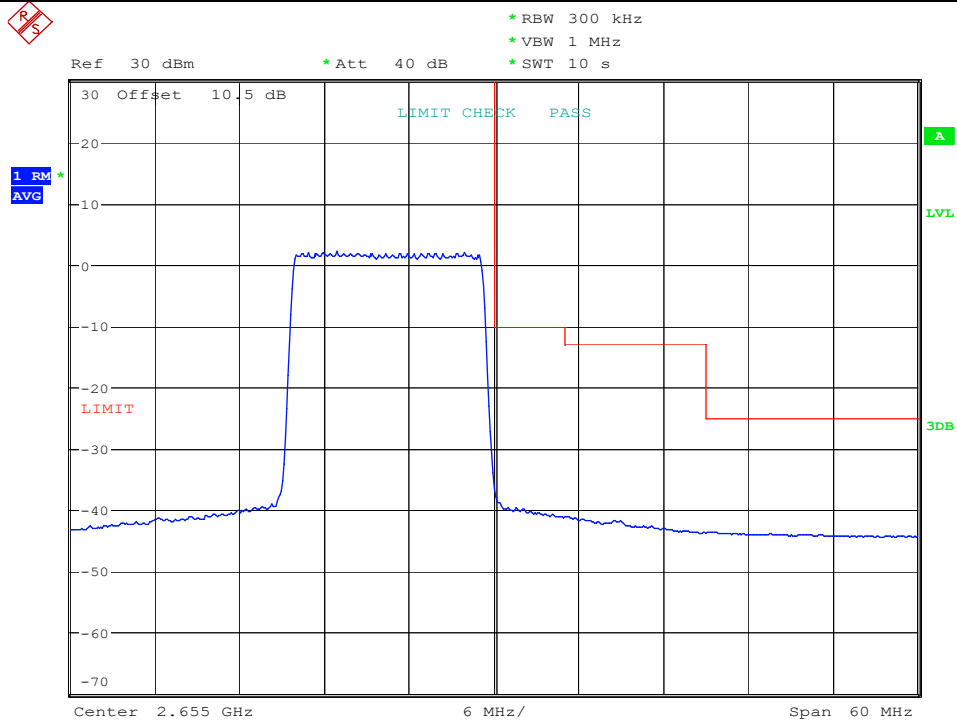

Date: 19.APR.2023 09:25:08

Band 41

5M-QPSK-Bandedge-Low

5M-16QAM-Bandedge-Low

15M-QPSK-Bandedge-High

Date: 19.APR.2023 10:13:33

15M-16QAM-Bandedge-High

Date: 19.APR.2023 10:14:21

20M-QPSK-Bandedge-High

Date: 19.APR.2023 10:23:41

20M-16QAM-Bandedge-High

Date: 19.APR.2023 10:24:47