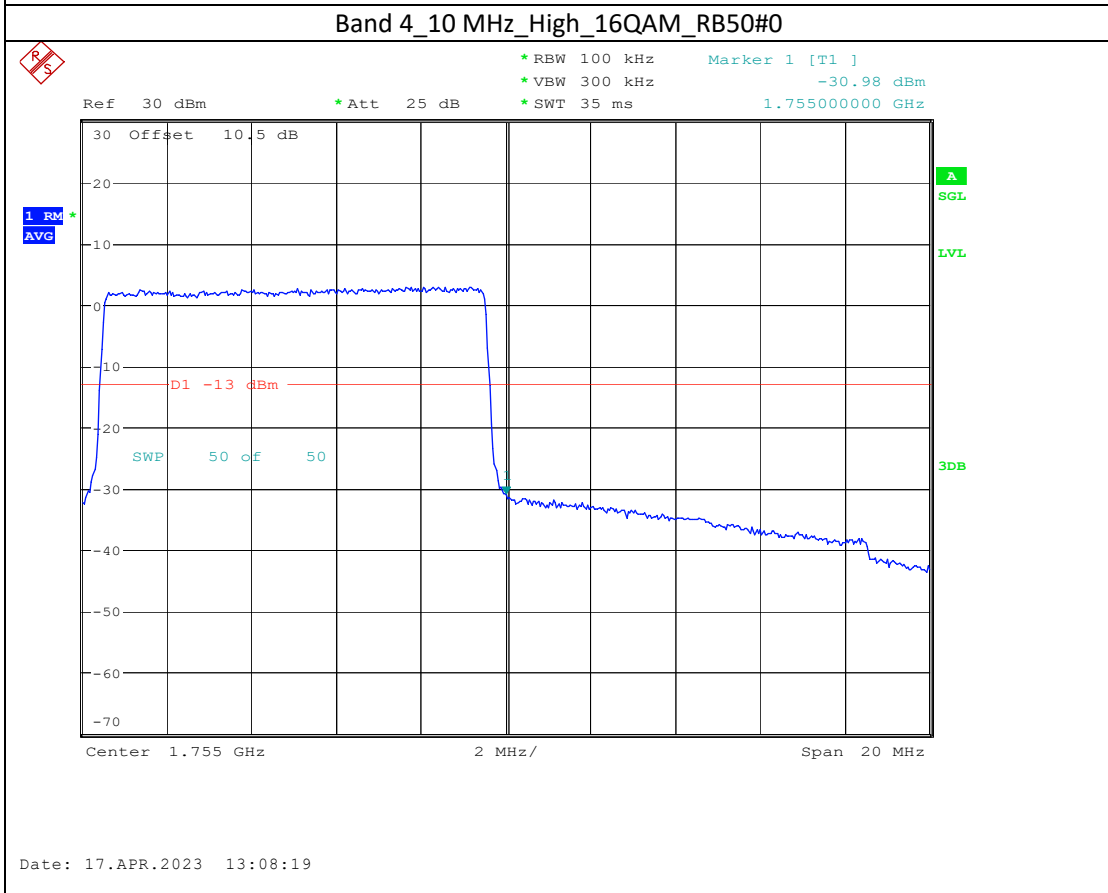

Band 2_20 MHz_Low_QPSK_RB100#0

Date: 17.APR.2023 13:04:11

Band 2_20 MHz_Low_16QAM_RB100#0

Date: 17.APR.2023 13:04:18

Band 2_20 MHz_High_QPSK_RB100#0

Band 2_20 MHz_High_16QAM_RB100#0

Band 4_15 MHz_High_QPSK_RB75#0

Band 4_15 MHz_High_16QAM_RB75#0

Band 66_5 MHz_High_QPSK_RB25#0

Band 66_5 MHz_High_16QAM_RB25#0

Band 17_5 MHz_High_QPSK_RB25#0

Band 17_5 MHz_High_16QAM_RB25#0

Band7

5M-QPSK-Bandedge-Low

5M-16QAM-Bandedge-Low

20M-QPSK-Bandedge-High

20M-16QAM-Bandedge-High

Band 38

5M-QPSK-Bandedge-Low

5M-16QAM-Bandedge-Low

5M-QPSK-Bandedge-High

Date: 19.APR.2023 09:24:23

5M-16QAM-Bandedge-High