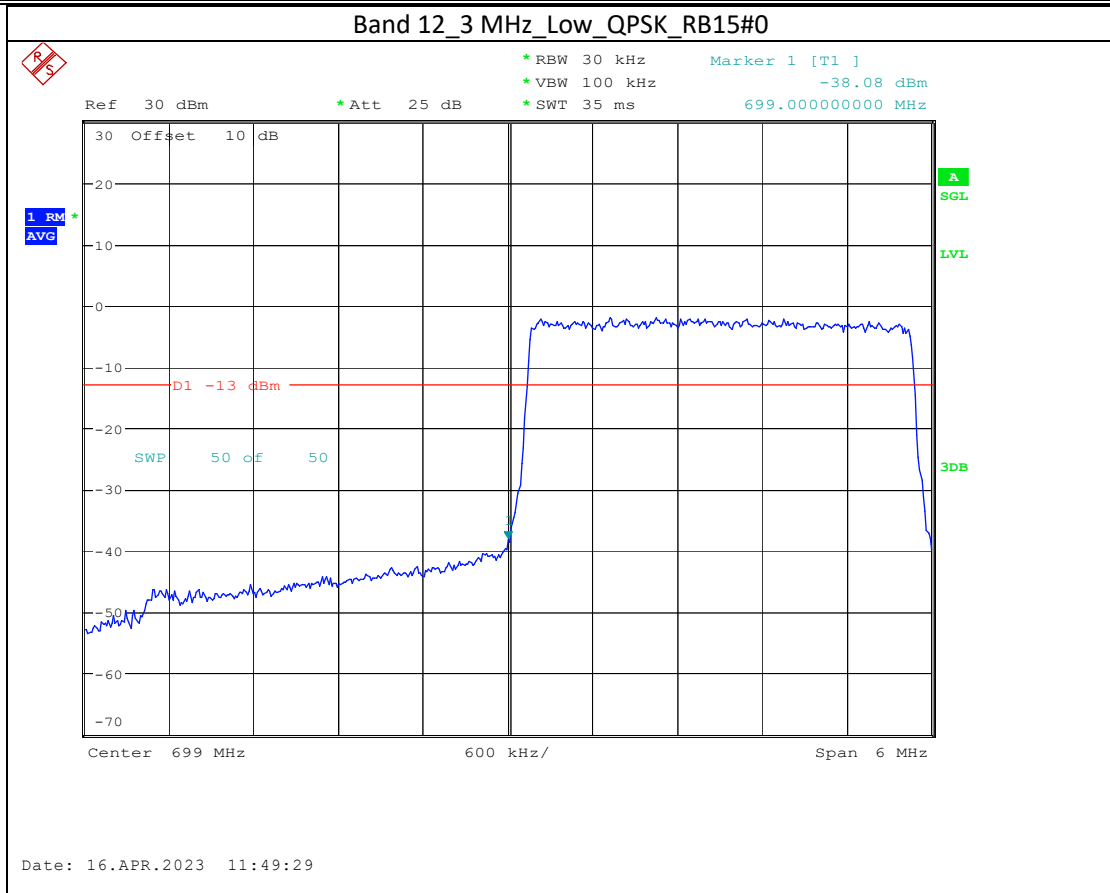

Band 4_15 MHz_High_16QAM_RB75#0

Band 66_5 MHz_High_QPSK_RB25#0

Band 66_5 MHz_High_16QAM_RB25#0

Band 17_5 MHz_High_QPSK_RB25#0

Band 17_5 MHz_High_16QAM_RB25#0

Band7

5M-QPSK-Bandedge-Low

5M-16QAM-Bandedge-Low

20M-QPSK-Bandedge-High

20M-16QAM-Bandedge-High

Band 38

5M-QPSK-Bandedge-Low

5M-16QAM-Bandedge-Low

5M-QPSK-Bandedge-High

Date: 19.APR.2023 09:24:23

5M-16QAM-Bandedge-High