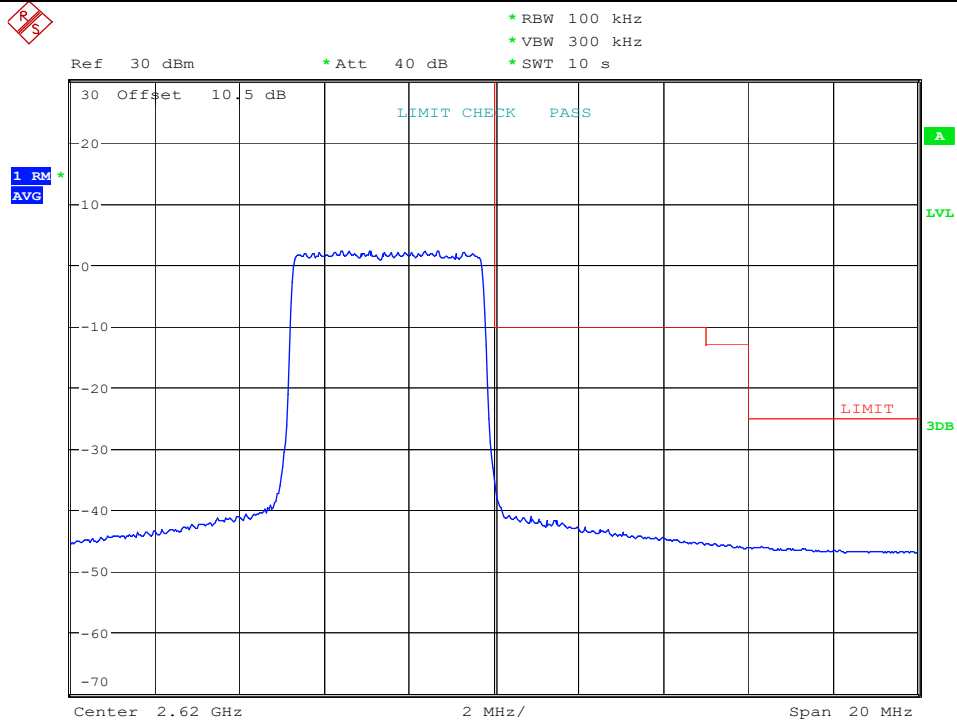

20M-QPSK-Bandedge-High

20M-16QAM-Bandedge-High

Band 38

5M-QPSK-Bandedge-Low

5M-16QAM-Bandedge-Low

5M-QPSK-Bandedge-High

Date: 19.APR.2023 09:24:23

5M-16QAM-Bandedge-High

Date: 19.APR.2023 09:25:08

Band 41

5M-QPSK-Bandedge-Low

5M-16QAM-Bandedge-Low

15M-QPSK-Bandedge-High

Date: 19.APR.2023 10:13:33

15M-16QAM-Bandedge-High

Date: 19.APR.2023 10:14:21