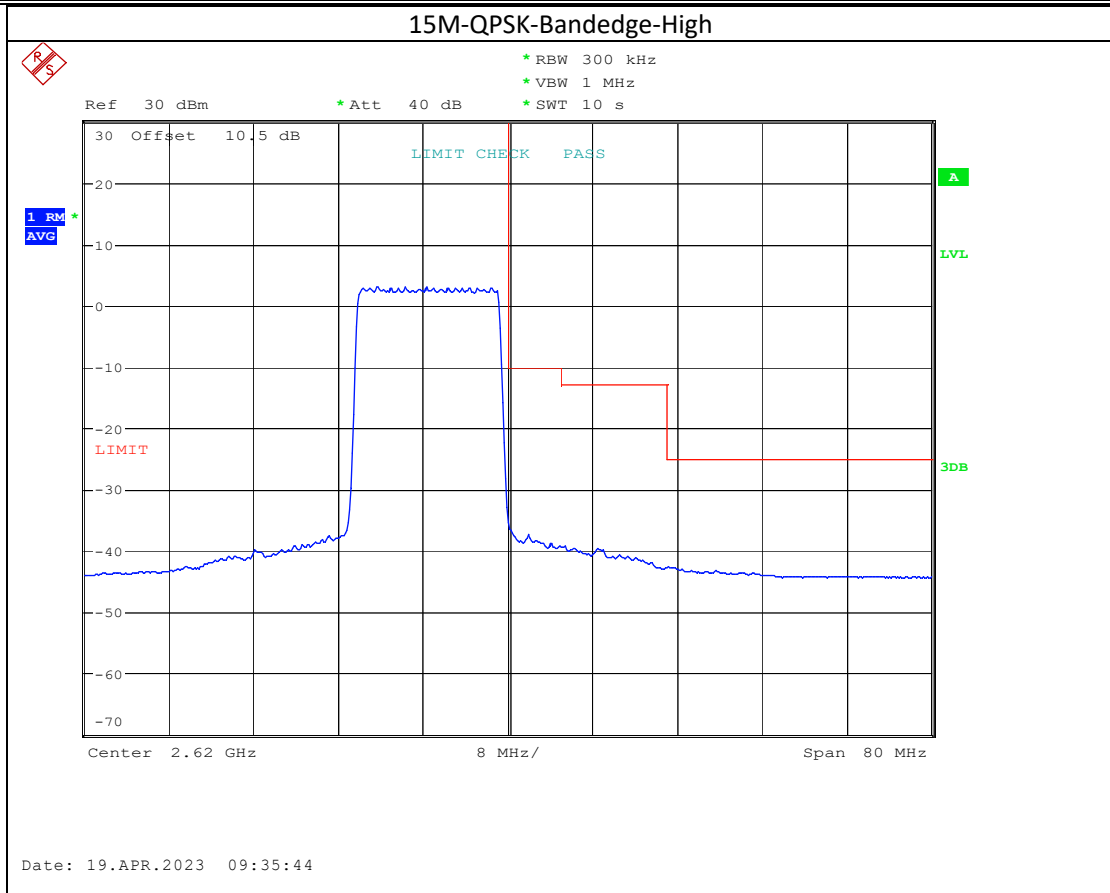

20M-QPSK-Bandedge-High

20M-16QAM-Bandedge-High

Band 38

5M-QPSK-Bandedge-Low

5M-16QAM-Bandedge-Low

5M-QPSK-Bandedge-High

Date: 19.APR.2023 09:24:23

5M-16QAM-Bandedge-High

Date: 19.APR.2023 09:25:08

Band 41

5M-QPSK-Bandedge-Low

5M-16QAM-Bandedge-Low

15M-QPSK-Bandedge-High

Date: 19.APR.2023 10:13:33

15M-16QAM-Bandedge-High

Date: 19.APR.2023 10:14:21

20M-QPSK-Bandedge-High

Date: 19.APR.2023 10:23:41

20M-16QAM-Bandedge-High

Date: 19.APR.2023 10:24:47