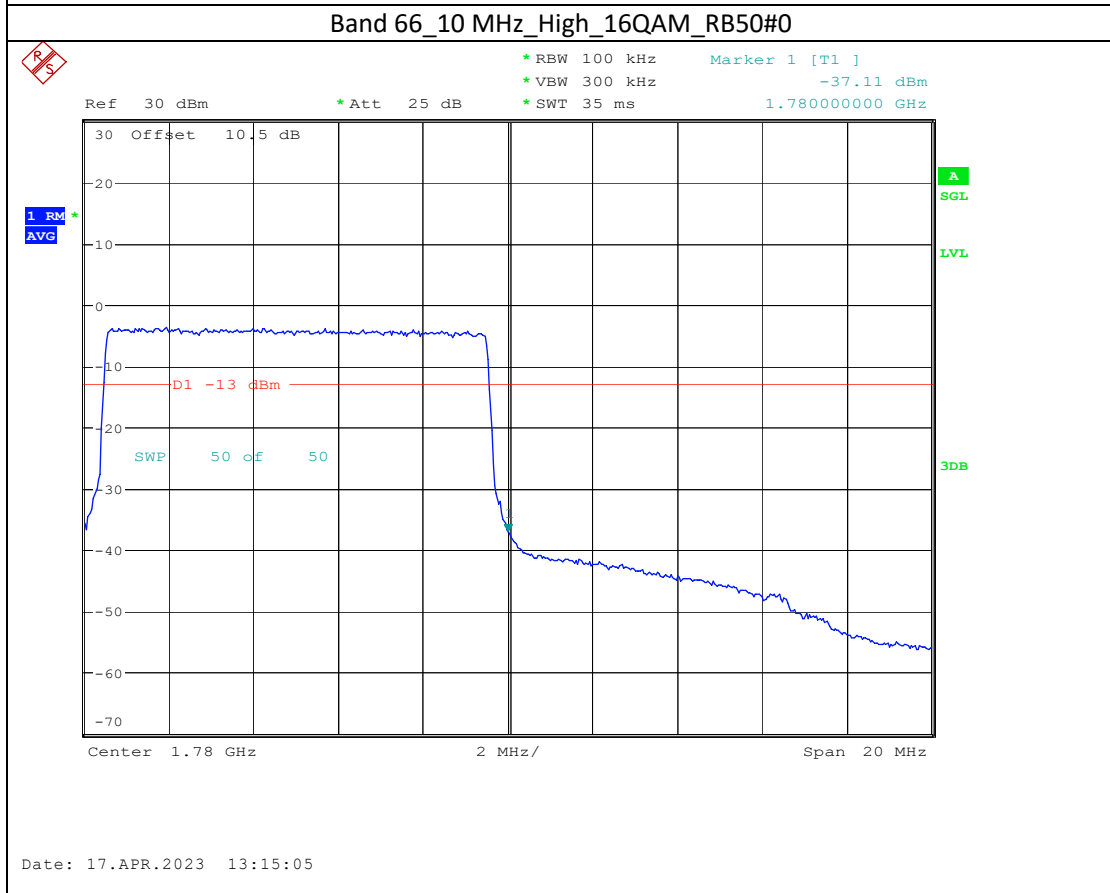

Band 4_15 MHz_High_16QAM_RB75#0

Band 66_5 MHz_High_QPSK_RB25#0

Band 66_5 MHz_High_16QAM_RB25#0

Band 17_5 MHz_High_QPSK_RB25#0

Band 17_5 MHz_High_16QAM_RB25#0

Band7

5M-QPSK-Bandedge-Low

5M-16QAM-Bandedge-Low

20M-QPSK-Bandedge-High

20M-16QAM-Bandedge-High

Band 38

5M-QPSK-Bandedge-Low

5M-16QAM-Bandedge-Low

5M-QPSK-Bandedge-High

Date: 19.APR.2023 09:24:23

5M-16QAM-Bandedge-High

Date: 19.APR.2023 09:25:08

Band 41

5M-QPSK-Bandedge-Low

5M-16QAM-Bandedge-Low

15M-QPSK-Bandedge-High

Date: 19.APR.2023 10:13:33

15M-16QAM-Bandedge-High

Date: 19.APR.2023 10:14:21