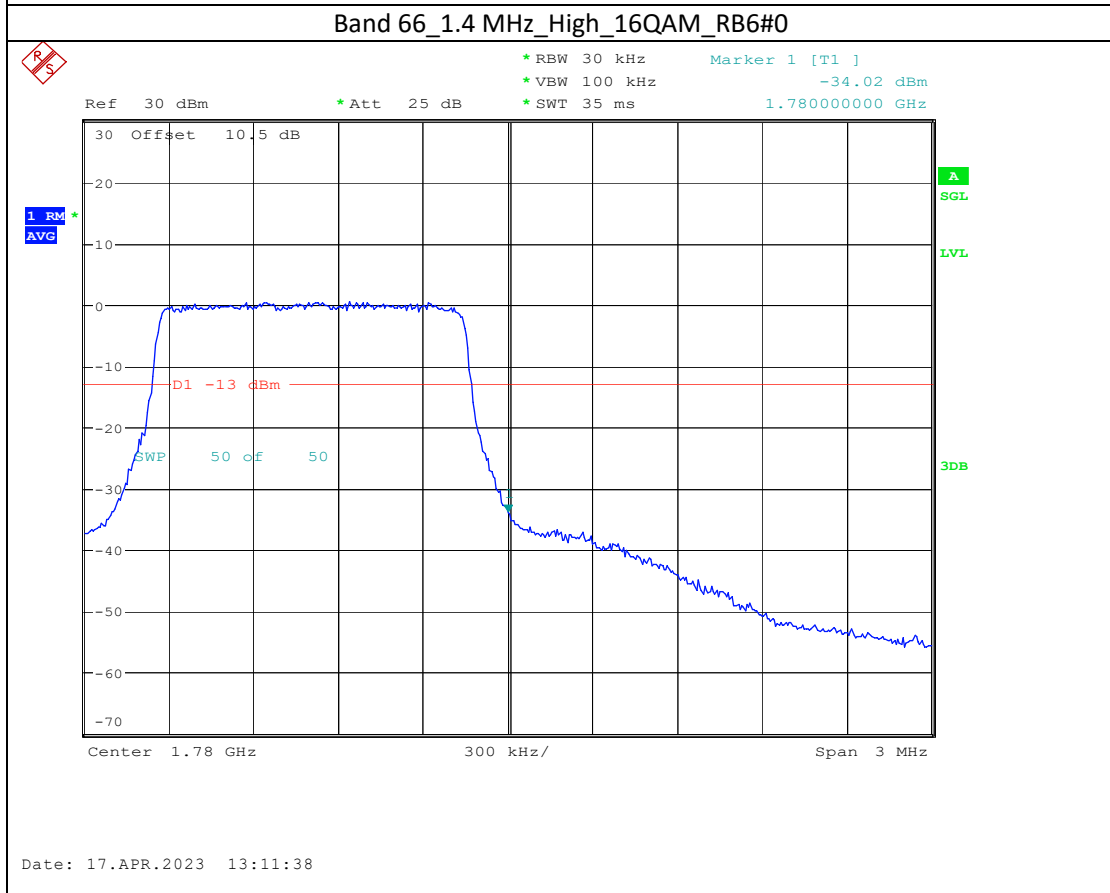

Band 2_20 MHz_Low_QPSK_RB100#0

Date: 17.APR.2023 13:04:11

Band 2_20 MHz_Low_16QAM_RB100#0

Date: 17.APR.2023 13:04:18

Band 2_20 MHz_High_QPSK_RB100#0

Band 2_20 MHz_High_16QAM_RB100#0

Band 4_15 MHz_High_QPSK_RB75#0

Band 4_15 MHz_High_16QAM_RB75#0

Band 66_5 MHz_High_QPSK_RB25#0

Band 66_5 MHz_High_16QAM_RB25#0

Band 17_5 MHz_High_QPSK_RB25#0

Band 17_5 MHz_High_16QAM_RB25#0

Band7

5M-QPSK-Bandedge-Low

5M-16QAM-Bandedge-Low

20M-QPSK-Bandedge-High

20M-16QAM-Bandedge-High

Band 38

5M-QPSK-Bandedge-Low

5M-16QAM-Bandedge-Low

5M-QPSK-Bandedge-High

Date: 19.APR.2023 09:24:23

5M-16QAM-Bandedge-High