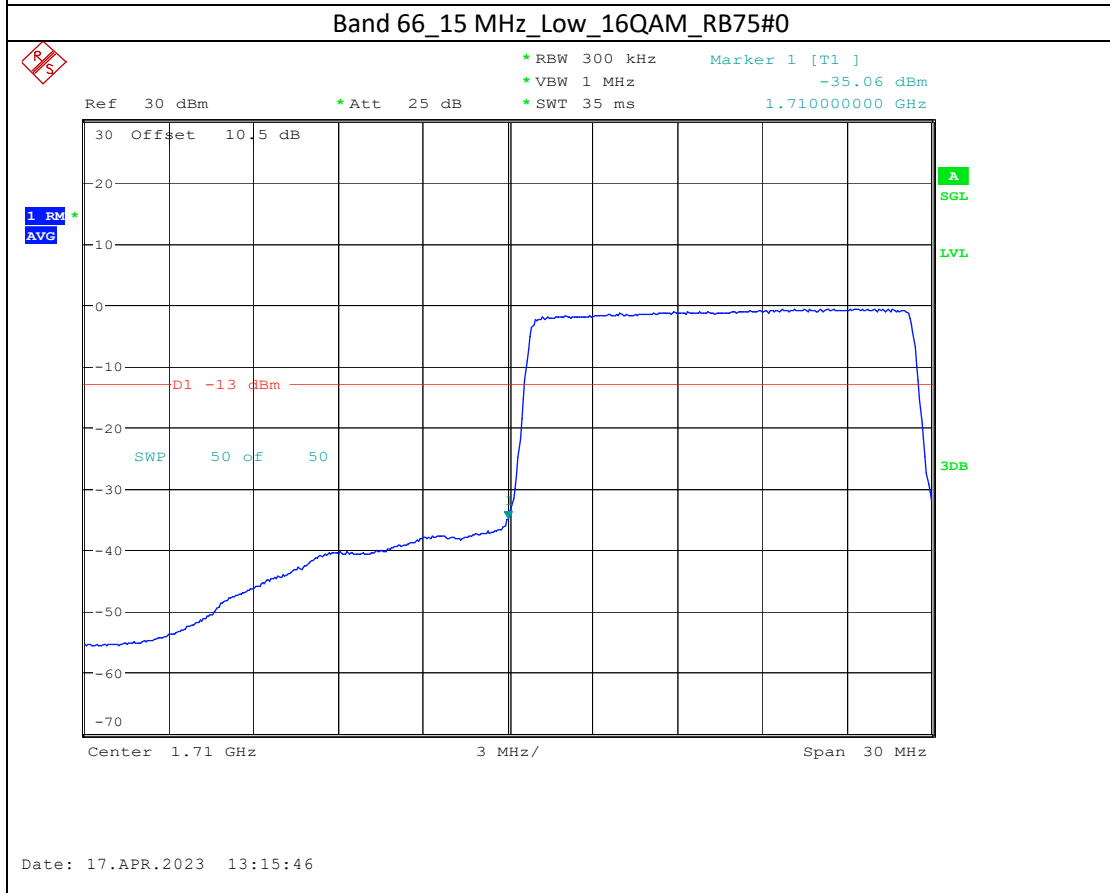

Band 4_15 MHz_High_16QAM_RB75#0

Band 66_5 MHz_High_QPSK_RB25#0

Band 66_5 MHz_High_16QAM_RB25#0

Band 17_5 MHz_High_QPSK_RB25#0

Band 17_5 MHz_High_16QAM_RB25#0

Band7

5M-QPSK-Bandedge-Low

5M-16QAM-Bandedge-Low

20M-QPSK-Bandedge-High

20M-16QAM-Bandedge-High

Band 38

5M-QPSK-Bandedge-Low

5M-16QAM-Bandedge-Low

5M-QPSK-Bandedge-High

Date: 19.APR.2023 09:24:23

5M-16QAM-Bandedge-High

Date: 19.APR.2023 09:25:08

Band 41

5M-QPSK-Bandedge-Low

5M-16QAM-Bandedge-Low

15M-QPSK-Bandedge-High

Date: 19.APR.2023 10:13:33

15M-16QAM-Bandedge-High

Date: 19.APR.2023 10:14:21

20M-QPSK-Bandedge-High

Date: 19.APR.2023 10:23:41

20M-16QAM-Bandedge-High

Date: 19.APR.2023 10:24:47