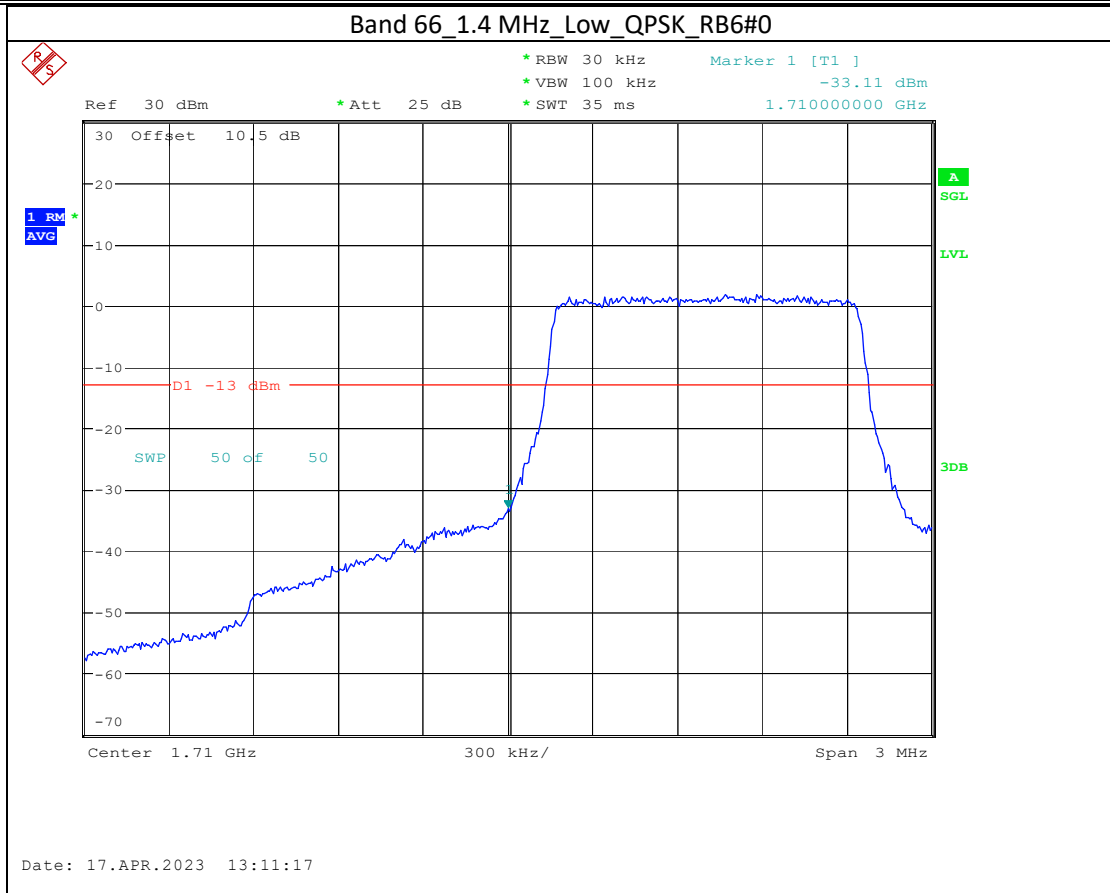

Band 2_20 MHz_Low_QPSK_RB100#0

Date: 17.APR.2023 13:04:11

Band 2_20 MHz_Low_16QAM_RB100#0

Date: 17.APR.2023 13:04:18

Band 2_20 MHz_High_QPSK_RB100#0

Band 2_20 MHz_High_16QAM_RB100#0

Band 4_15 MHz_High_QPSK_RB75#0

Band 4_15 MHz_High_16QAM_RB75#0

Band 66_5 MHz_High_QPSK_RB25#0

Band 66_5 MHz_High_16QAM_RB25#0

Band 17_5 MHz_High_QPSK_RB25#0

Band 17_5 MHz_High_16QAM_RB25#0

Band7

5M-QPSK-Bandedge-Low

5M-16QAM-Bandedge-Low

20M-QPSK-Bandedge-High

20M-16QAM-Bandedge-High

Band 38

5M-QPSK-Bandedge-Low

5M-16QAM-Bandedge-Low

5M-QPSK-Bandedge-High

Date: 19.APR.2023 09:24:23

5M-16QAM-Bandedge-High

20M-QPSK-Bandedge-High

Date: 19.APR.2023 10:23:41

20M-16QAM-Bandedge-High

Date: 19.APR.2023 10:24:47