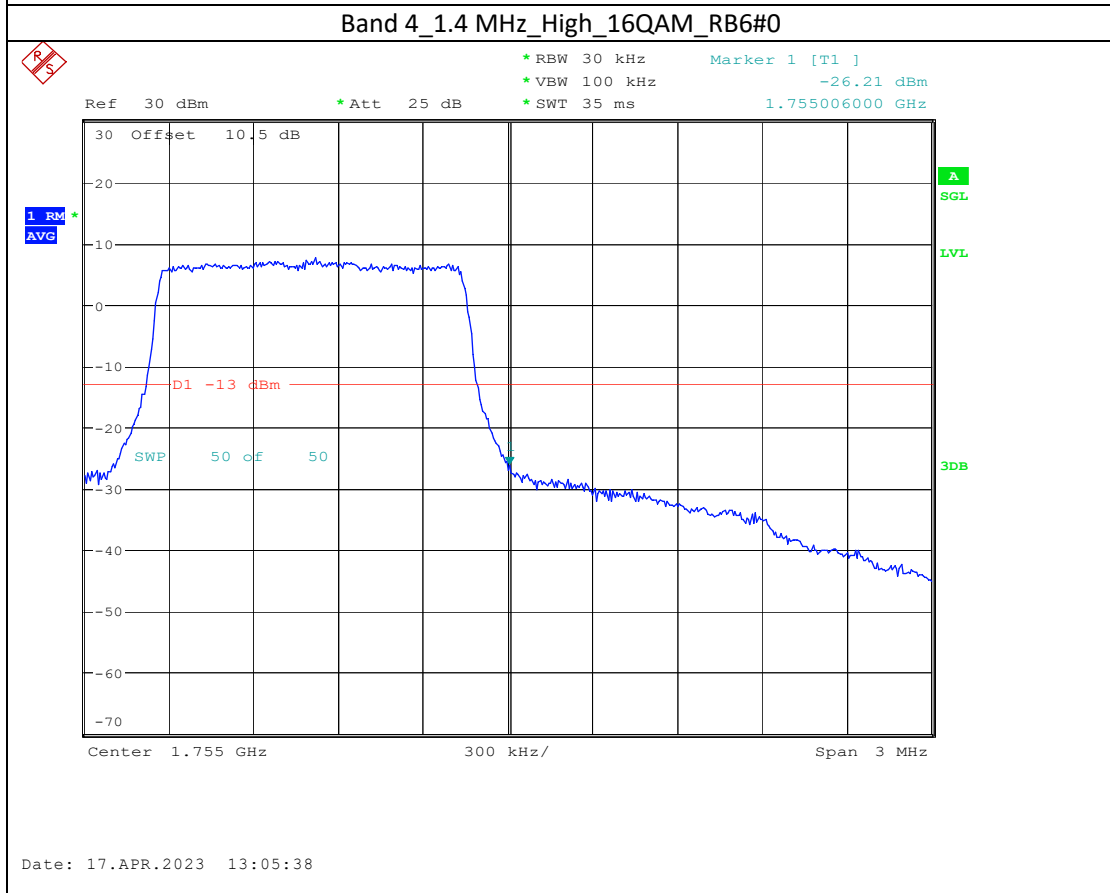

Band 2_20 MHz_Low_QPSK_RB100#0

Date: 17.APR.2023 13:04:11

Band 2_20 MHz_Low_16QAM_RB100#0

Date: 17.APR.2023 13:04:18

Band 2_20 MHz_High_QPSK_RB100#0

Band 2_20 MHz_High_16QAM_RB100#0

Band 4_15 MHz_High_QPSK_RB75#0

Band 4_15 MHz_High_16QAM_RB75#0

Band 66_5 MHz_High_QPSK_RB25#0

Band 66_5 MHz_High_16QAM_RB25#0

Band 17_5 MHz_High_QPSK_RB25#0

Band 17_5 MHz_High_16QAM_RB25#0

Band7

5M-QPSK-Bandedge-Low

5M-16QAM-Bandedge-Low

20M-QPSK-Bandedge-High

20M-16QAM-Bandedge-High

Band 38

5M-QPSK-Bandedge-Low

5M-16QAM-Bandedge-Low

5M-QPSK-Bandedge-High

Date: 19.APR.2023 09:24:23

5M-16QAM-Bandedge-High

20M-QPSK-Bandedge-High

Date: 19.APR.2023 10:23:41

20M-16QAM-Bandedge-High

Date: 19.APR.2023 10:24:47