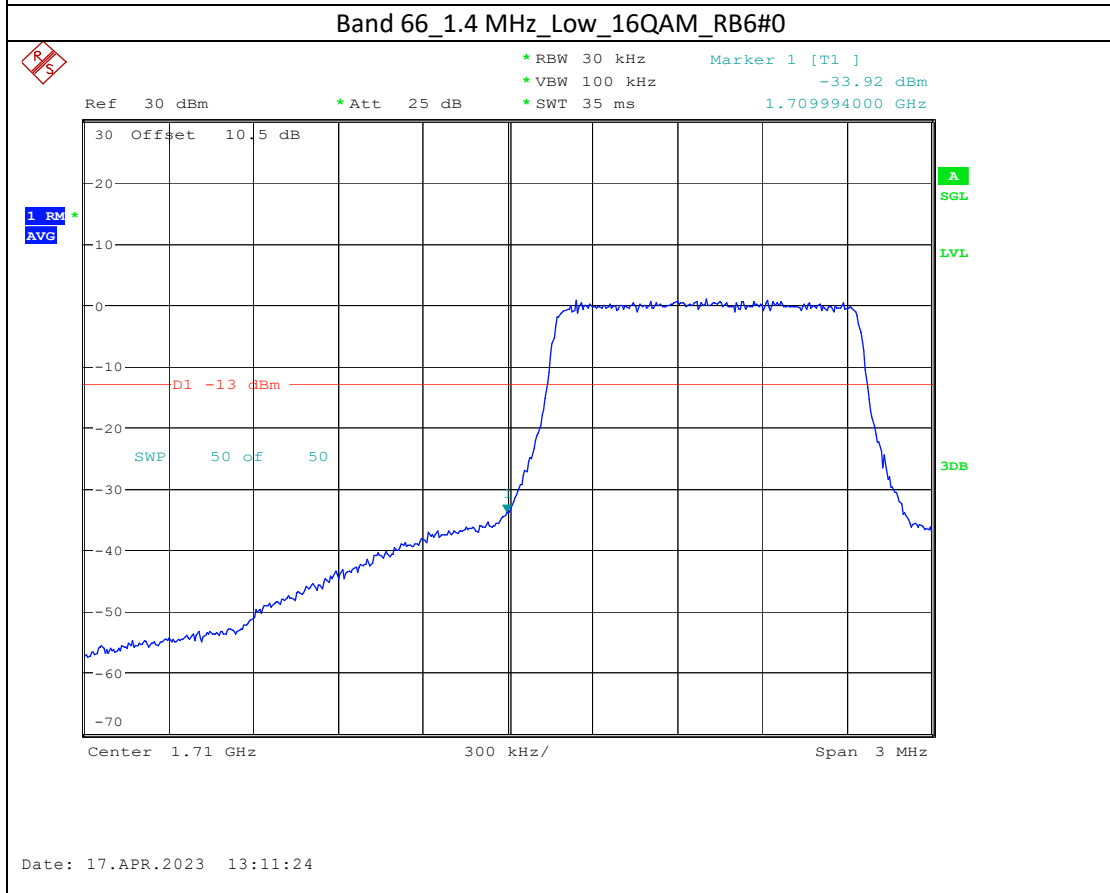

Band 2_20 MHz_Low_QPSK_RB100#0

Date: 17.APR.2023 13:04:11

Band 2_20 MHz_Low_16QAM_RB100#0

Date: 17.APR.2023 13:04:18

Band 2_20 MHz_High_QPSK_RB100#0

Band 2_20 MHz_High_16QAM_RB100#0

Band 4_15 MHz_High_QPSK_RB75#0

Band 4_15 MHz_High_16QAM_RB75#0

Band 66_5 MHz_High_QPSK_RB25#0

Band 66_5 MHz_High_16QAM_RB25#0

Band 17_5 MHz_High_QPSK_RB25#0

Band 17_5 MHz_High_16QAM_RB25#0

Band7

5M-QPSK-Bandedge-Low

5M-16QAM-Bandedge-Low

20M-QPSK-Bandedge-High

20M-16QAM-Bandedge-High

Band 38

5M-QPSK-Bandedge-Low

5M-16QAM-Bandedge-Low

5M-QPSK-Bandedge-High

Date: 19.APR.2023 09:24:23

5M-16QAM-Bandedge-High