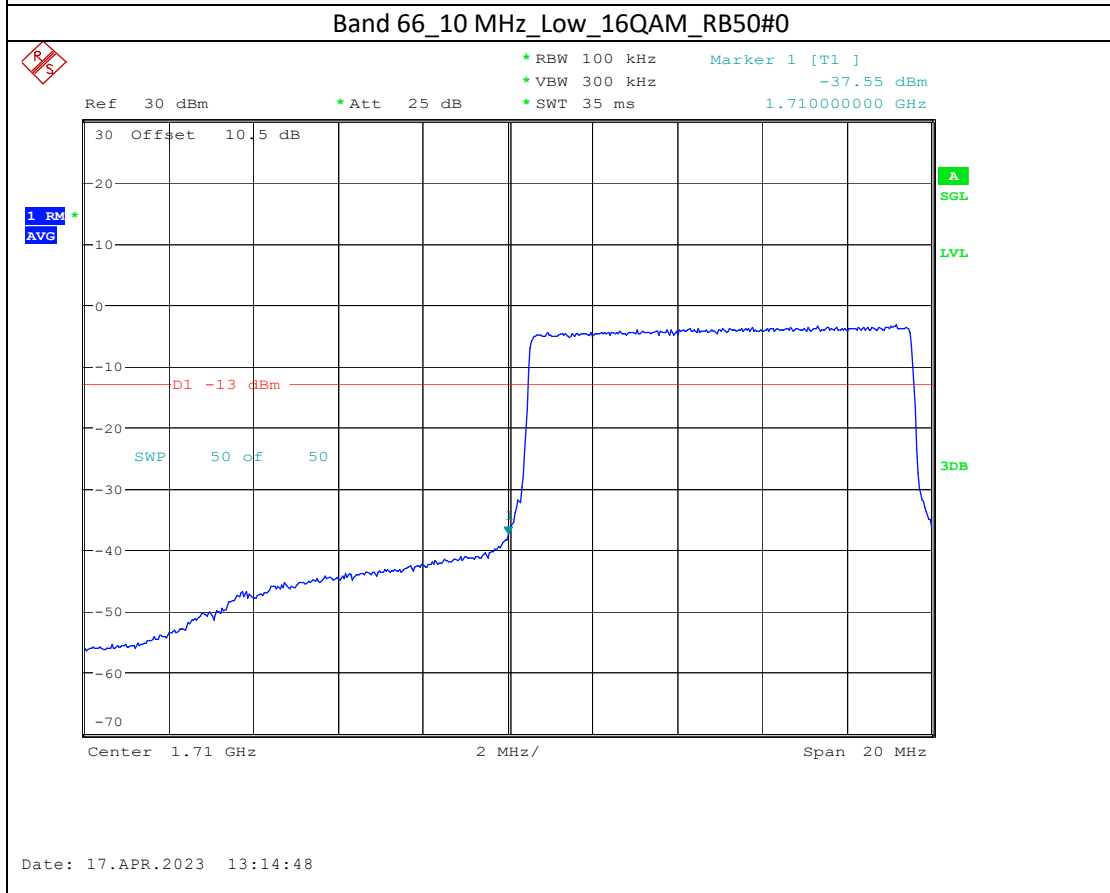

Band 4_15 MHz_High_16QAM_RB75#0

Band 66_5 MHz_High_QPSK_RB25#0

Band 66_5 MHz_High_16QAM_RB25#0

Band 17_5 MHz_High_QPSK_RB25#0

Band 17_5 MHz_High_16QAM_RB25#0

Band7

5M-QPSK-Bandedge-Low

5M-16QAM-Bandedge-Low

20M-QPSK-Bandedge-High

20M-16QAM-Bandedge-High

Band 38

5M-QPSK-Bandedge-Low

5M-16QAM-Bandedge-Low

5M-QPSK-Bandedge-High

Date: 19.APR.2023 09:24:23

5M-16QAM-Bandedge-High

Date: 19.APR.2023 09:25:08

Band 41

5M-QPSK-Bandedge-Low

5M-16QAM-Bandedge-Low

15M-QPSK-Bandedge-High

Date: 19.APR.2023 10:13:33

15M-16QAM-Bandedge-High

Date: 19.APR.2023 10:14:21