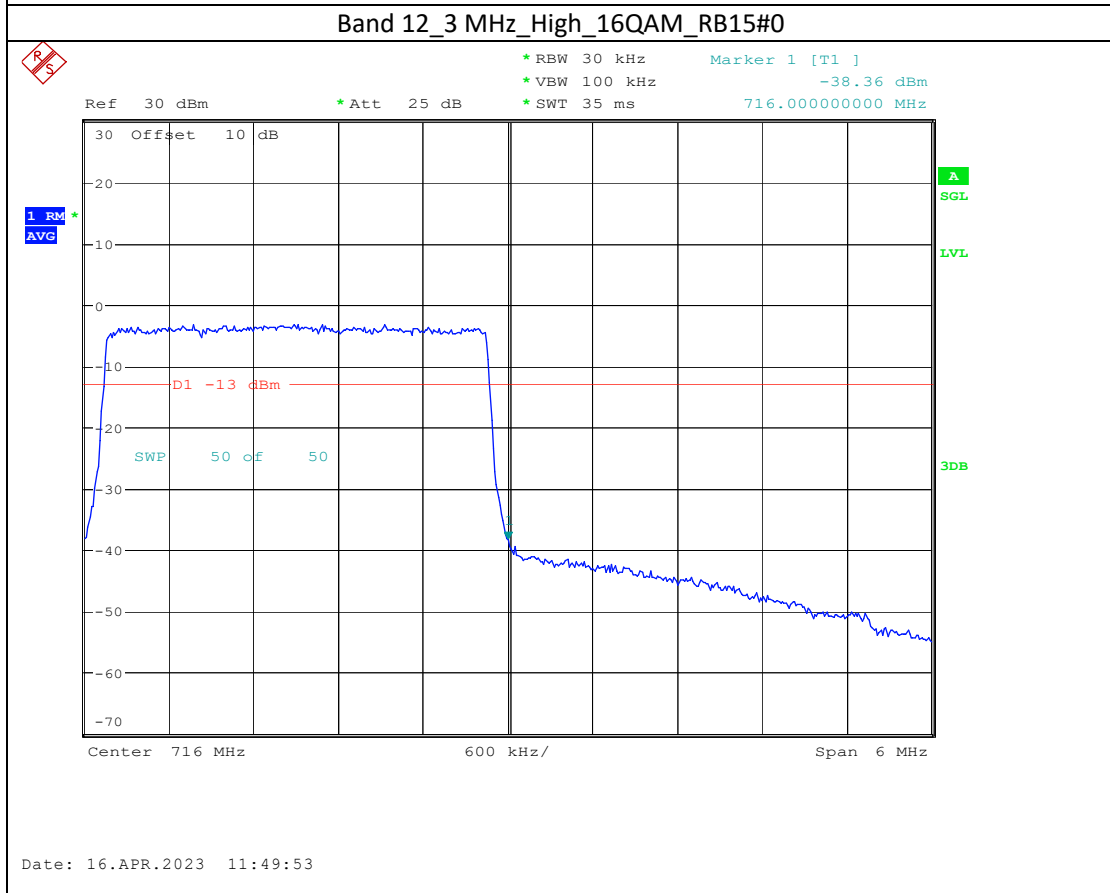

Band 4_15 MHz_High_16QAM_RB75#0

Band 66_5 MHz_High_QPSK_RB25#0

Band 66_5 MHz_High_16QAM_RB25#0

Band 17_5 MHz_High_QPSK_RB25#0

Band 17_5 MHz_High_16QAM_RB25#0

Band7

5M-QPSK-Bandedge-Low

5M-16QAM-Bandedge-Low

20M-QPSK-Bandedge-High

20M-16QAM-Bandedge-High

Band 38

5M-QPSK-Bandedge-Low

5M-16QAM-Bandedge-Low

5M-QPSK-Bandedge-High

Date: 19.APR.2023 09:24:23

5M-16QAM-Bandedge-High

Date: 19.APR.2023 09:25:08

Band 41

5M-QPSK-Bandedge-Low

5M-16QAM-Bandedge-Low

15M-QPSK-Bandedge-High

Date: 19.APR.2023 10:13:33

15M-16QAM-Bandedge-High

Date: 19.APR.2023 10:14:21