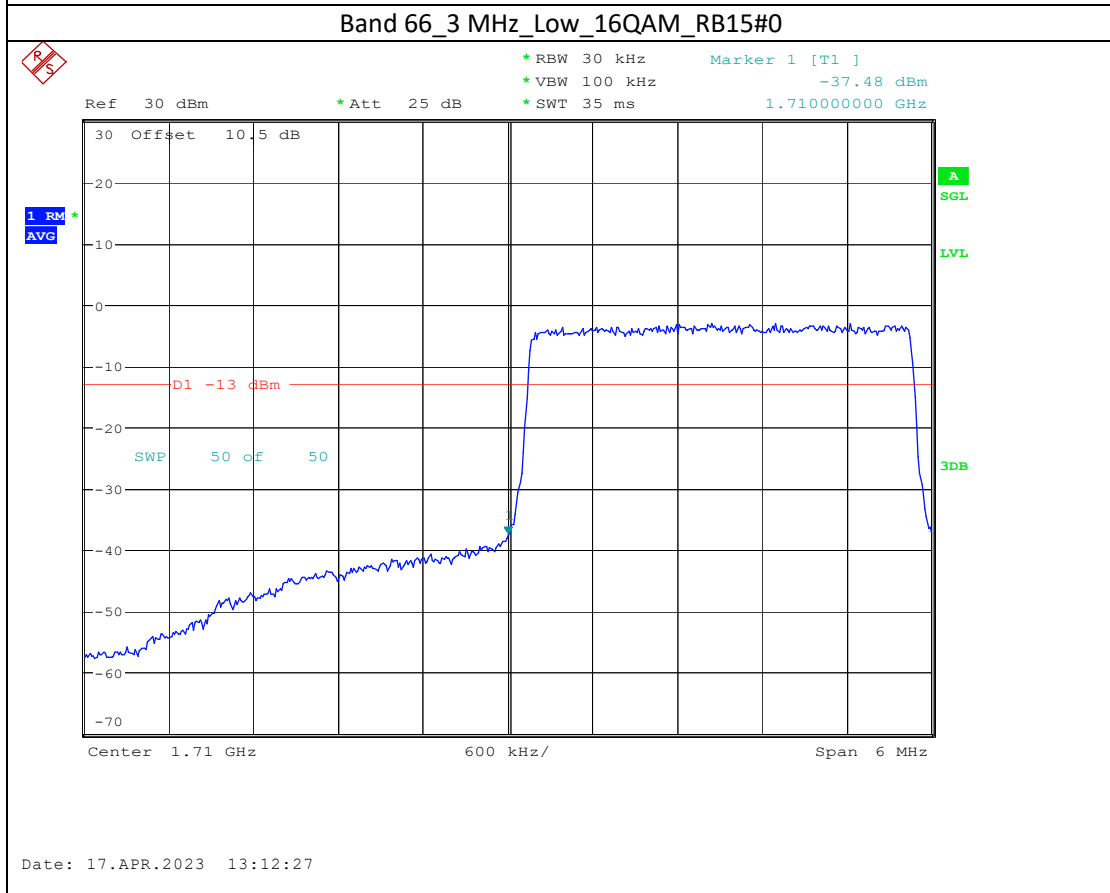

Band 4_15 MHz_High_16QAM_RB75#0

Band 66_5 MHz_High_QPSK_RB25#0

Band 66_5 MHz_High_16QAM_RB25#0

Band 17_5 MHz_High_QPSK_RB25#0

Band 17_5 MHz_High_16QAM_RB25#0

Band7

5M-QPSK-Bandedge-Low

5M-16QAM-Bandedge-Low

20M-QPSK-Bandedge-High

20M-16QAM-Bandedge-High

Band 38

5M-QPSK-Bandedge-Low

5M-16QAM-Bandedge-Low

5M-QPSK-Bandedge-High

Date: 19.APR.2023 09:24:23

5M-16QAM-Bandedge-High

Date: 19.APR.2023 09:25:08

Band 41

5M-QPSK-Bandedge-Low

5M-16QAM-Bandedge-Low

15M-QPSK-Bandedge-High

Date: 19.APR.2023 10:13:33

15M-16QAM-Bandedge-High

Date: 19.APR.2023 10:14:21