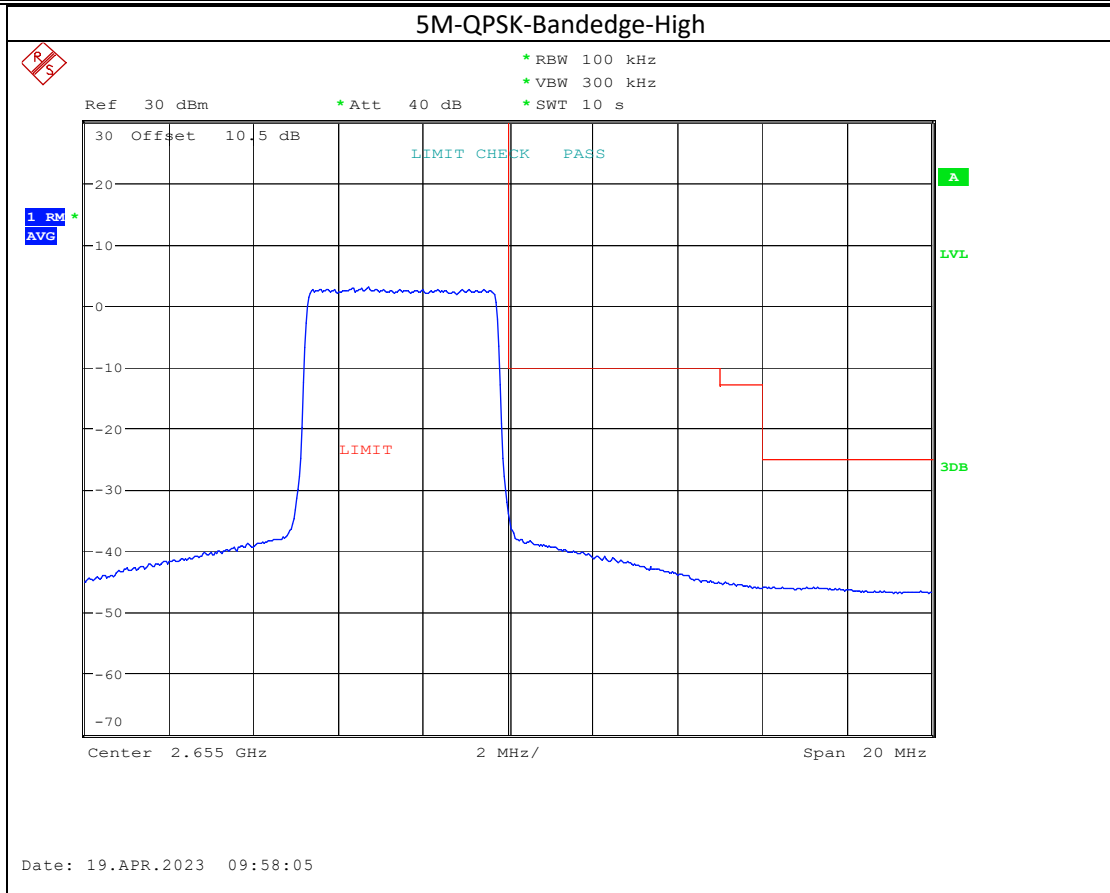

20M-QPSK-Bandedge-High

20M-16QAM-Bandedge-High

Band 38

5M-QPSK-Bandedge-Low

5M-16QAM-Bandedge-Low

5M-QPSK-Bandedge-High

Date: 19.APR.2023 09:24:23

5M-16QAM-Bandedge-High

Date: 19.APR.2023 09:25:08

Band 41

5M-QPSK-Bandedge-Low

5M-16QAM-Bandedge-Low

15M-QPSK-Bandedge-High

Date: 19.APR.2023 10:13:33

15M-16QAM-Bandedge-High

Date: 19.APR.2023 10:14:21

20M-QPSK-Bandedge-High

Date: 19.APR.2023 10:23:41

20M-16QAM-Bandedge-High

Date: 19.APR.2023 10:24:47