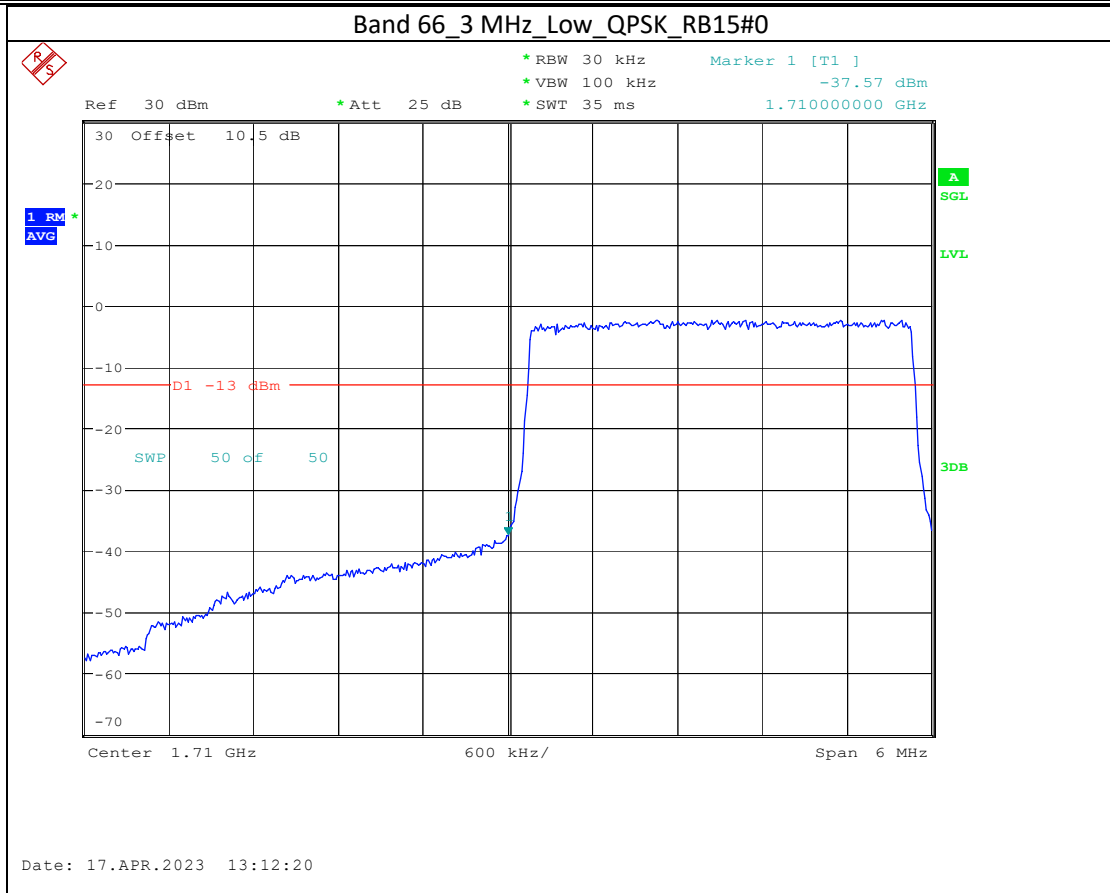

Band 4_15 MHz_High_16QAM_RB75#0

Band 66_5 MHz_High_QPSK_RB25#0

Band 66_5 MHz_High_16QAM_RB25#0

Band 17_5 MHz_High_QPSK_RB25#0

Band 17_5 MHz_High_16QAM_RB25#0

Band7

5M-QPSK-Bandedge-Low

5M-16QAM-Bandedge-Low

20M-QPSK-Bandedge-High

20M-16QAM-Bandedge-High

Band 38

5M-QPSK-Bandedge-Low

5M-16QAM-Bandedge-Low

5M-QPSK-Bandedge-High

Date: 19.APR.2023 09:24:23

5M-16QAM-Bandedge-High

Date: 19.APR.2023 09:25:08

Band 41

5M-QPSK-Bandedge-Low

5M-16QAM-Bandedge-Low

15M-QPSK-Bandedge-High

Date: 19.APR.2023 10:13:33

15M-16QAM-Bandedge-High

Date: 19.APR.2023 10:14:21