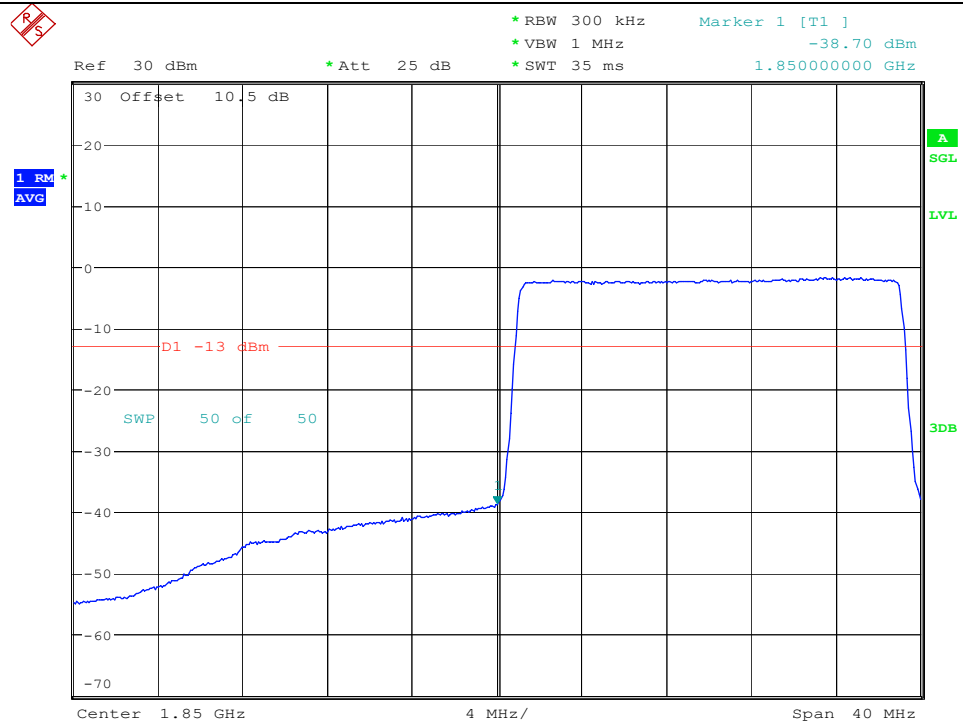

Band 2_20 MHz_Low_QPSK_RB100#0

Date: 17.APR.2023 13:04:11

Band 2_20 MHz_Low_16QAM_RB100#0

Date: 17.APR.2023 13:04:18

Band 2_20 MHz_High_QPSK_RB100#0

Band 2_20 MHz_High_16QAM_RB100#0

Band 4_15 MHz_High_QPSK_RB75#0

Band 4_15 MHz_High_16QAM_RB75#0

Band 66_5 MHz_High_QPSK_RB25#0

Band 66_5 MHz_High_16QAM_RB25#0

Band 17_5 MHz_High_QPSK_RB25#0

Band 17_5 MHz_High_16QAM_RB25#0

Band7

5M-QPSK-Bandedge-Low

5M-16QAM-Bandedge-Low

20M-QPSK-Bandedge-High

20M-16QAM-Bandedge-High

Band 38

5M-QPSK-Bandedge-Low

5M-16QAM-Bandedge-Low

5M-QPSK-Bandedge-High

Date: 19.APR.2023 09:24:23

5M-16QAM-Bandedge-High