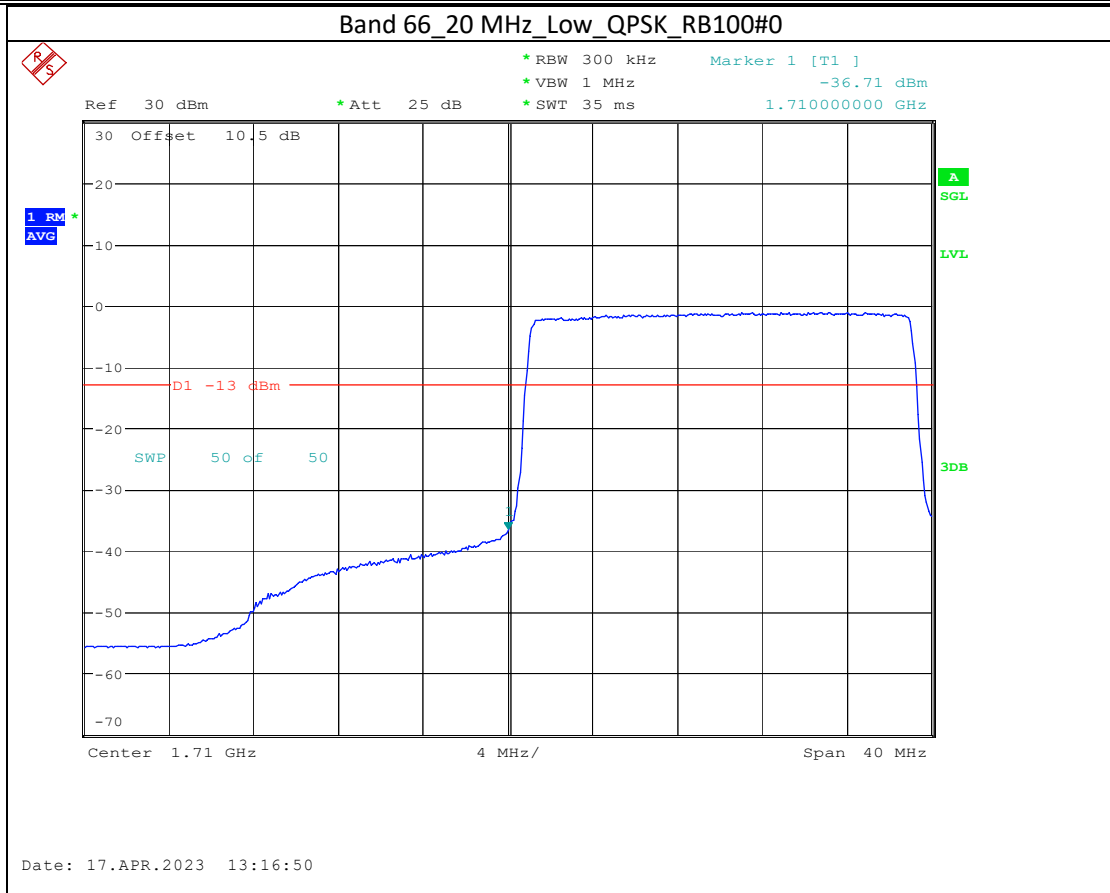

Band 4_15 MHz_High_16QAM_RB75#0

Band 66_5 MHz_High_QPSK_RB25#0

Band 66_5 MHz_High_16QAM_RB25#0

Band 17_5 MHz_High_QPSK_RB25#0

Band 17_5 MHz_High_16QAM_RB25#0

Band7

5M-QPSK-Bandedge-Low

5M-16QAM-Bandedge-Low

20M-QPSK-Bandedge-High

20M-16QAM-Bandedge-High

Band 38

5M-QPSK-Bandedge-Low

5M-16QAM-Bandedge-Low

5M-QPSK-Bandedge-High

Date: 19.APR.2023 09:24:23

5M-16QAM-Bandedge-High