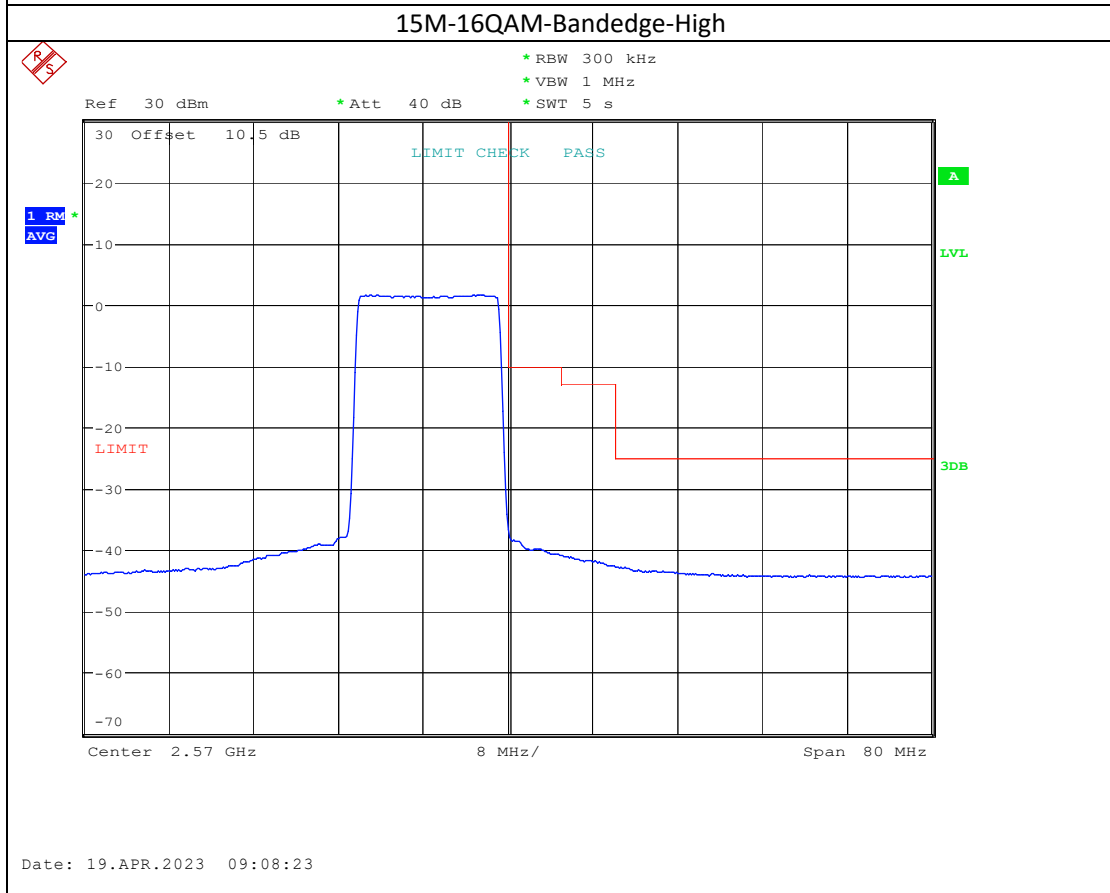

Band 4_15 MHz_High_16QAM_RB75#0

Band 66_5 MHz_High_QPSK_RB25#0

Band 66_5 MHz_High_16QAM_RB25#0

Band 17_5 MHz_High_QPSK_RB25#0

Band 17_5 MHz_High_16QAM_RB25#0

Band7

5M-QPSK-Bandedge-Low

5M-16QAM-Bandedge-Low

20M-QPSK-Bandedge-High

20M-16QAM-Bandedge-High

Band 38

5M-QPSK-Bandedge-Low

5M-16QAM-Bandedge-Low

5M-QPSK-Bandedge-High

Date: 19.APR.2023 09:24:23

5M-16QAM-Bandedge-High