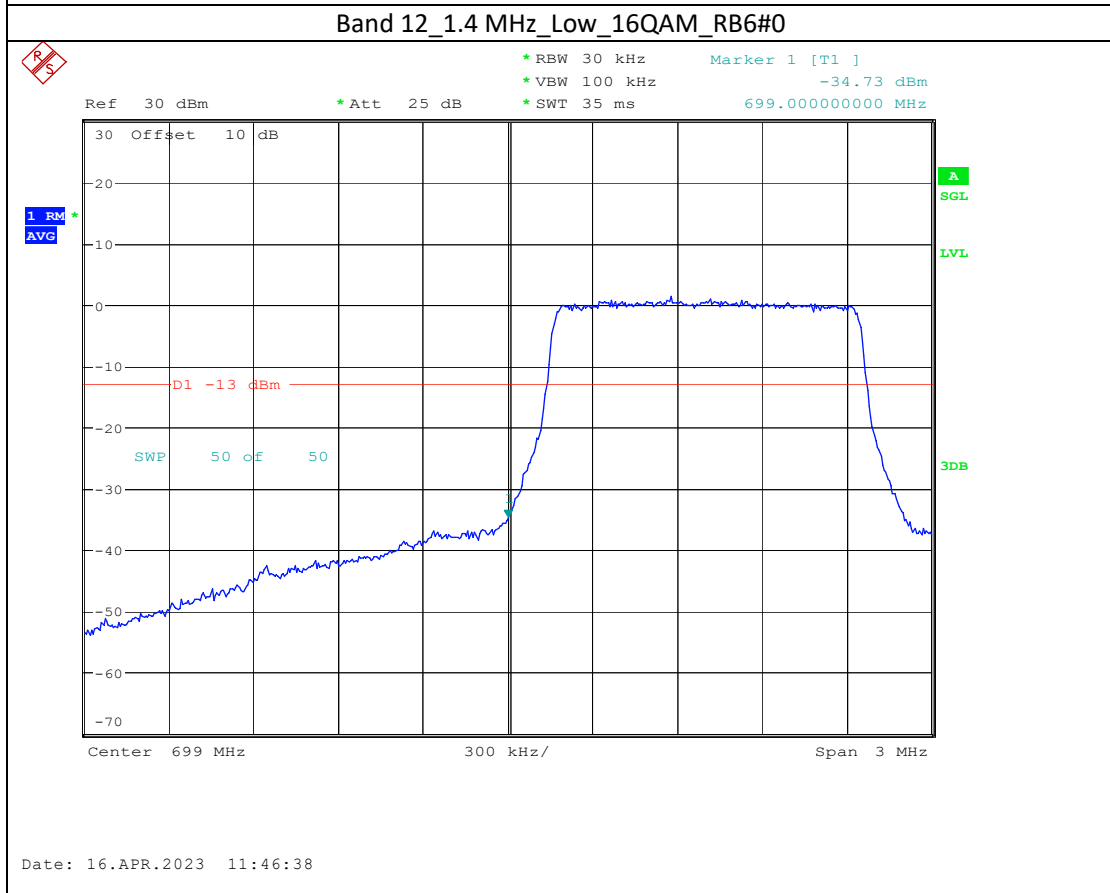

Band 4_15 MHz_High_16QAM_RB75#0

Band 66_5 MHz_High_QPSK_RB25#0

Band 66_5 MHz_High_16QAM_RB25#0

Band 17_5 MHz_High_QPSK_RB25#0

Band 17_5 MHz_High_16QAM_RB25#0

Band7

5M-QPSK-Bandedge-Low

5M-16QAM-Bandedge-Low

20M-QPSK-Bandedge-High

20M-16QAM-Bandedge-High

Band 38

5M-QPSK-Bandedge-Low

5M-16QAM-Bandedge-Low

5M-QPSK-Bandedge-High

Date: 19.APR.2023 09:24:23

5M-16QAM-Bandedge-High

Date: 19.APR.2023 09:25:08

Band 41

5M-QPSK-Bandedge-Low

5M-16QAM-Bandedge-Low

15M-QPSK-Bandedge-High

Date: 19.APR.2023 10:13:33

15M-16QAM-Bandedge-High

Date: 19.APR.2023 10:14:21