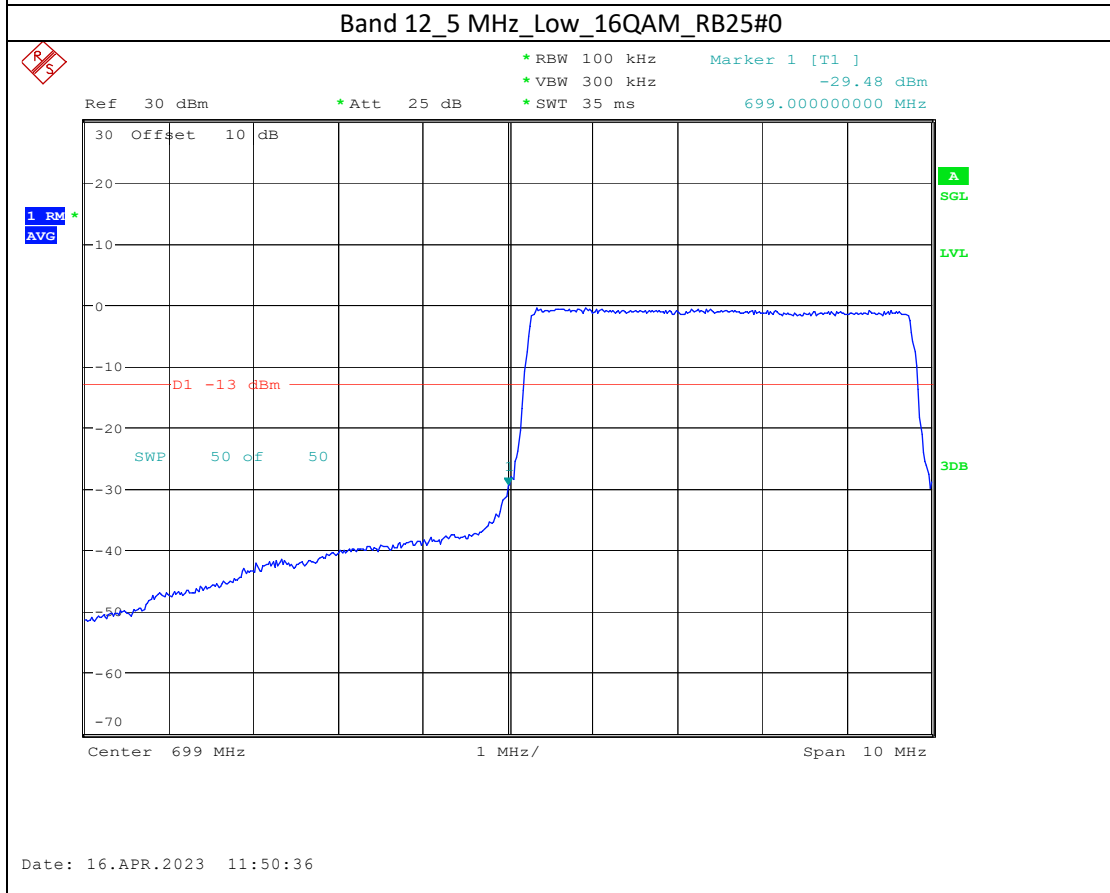

Band 4_15 MHz_High_16QAM_RB75#0

Band 66_5 MHz_High_QPSK_RB25#0

Band 66_5 MHz_High_16QAM_RB25#0

Band 17_5 MHz_High_QPSK_RB25#0

Band 17_5 MHz_High_16QAM_RB25#0

Band7

5M-QPSK-Bandedge-Low

5M-16QAM-Bandedge-Low

20M-QPSK-Bandedge-High

20M-16QAM-Bandedge-High

Band 38

5M-QPSK-Bandedge-Low

5M-16QAM-Bandedge-Low

5M-QPSK-Bandedge-High

Date: 19.APR.2023 09:24:23

5M-16QAM-Bandedge-High

Date: 19.APR.2023 09:25:08

Band 41

5M-QPSK-Bandedge-Low

5M-16QAM-Bandedge-Low

15M-QPSK-Bandedge-High

Date: 19.APR.2023 10:13:33

15M-16QAM-Bandedge-High

Date: 19.APR.2023 10:14:21