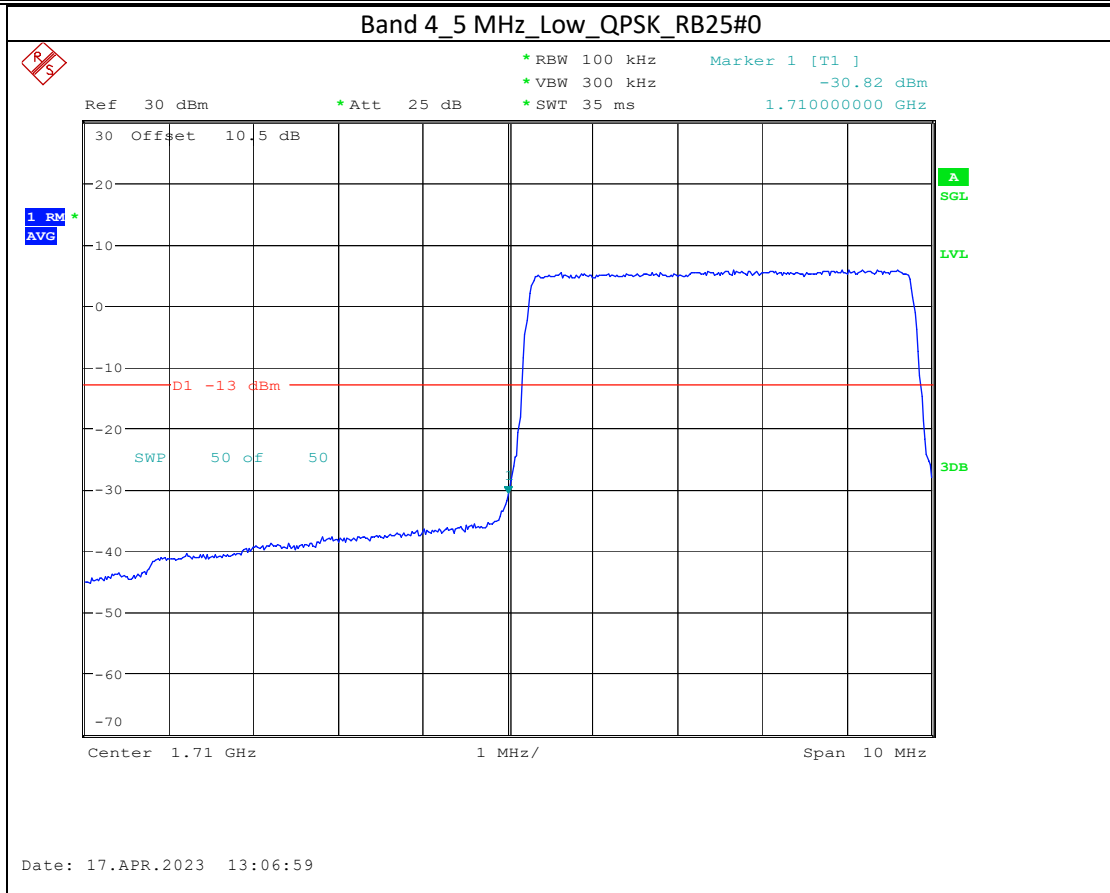

Band 2_20 MHz_Low_QPSK_RB100#0

Date: 17.APR.2023 13:04:11

Band 2_20 MHz_Low_16QAM_RB100#0

Date: 17.APR.2023 13:04:18

Band 2_20 MHz_High_QPSK_RB100#0

Band 2_20 MHz_High_16QAM_RB100#0

Band 4_15 MHz_High_QPSK_RB75#0

Band 4_15 MHz_High_16QAM_RB75#0

Band 66_5 MHz_High_QPSK_RB25#0

Band 66_5 MHz_High_16QAM_RB25#0

Band 17_5 MHz_High_QPSK_RB25#0

Band 17_5 MHz_High_16QAM_RB25#0

Band7

5M-QPSK-Bandedge-Low

5M-16QAM-Bandedge-Low

20M-QPSK-Bandedge-High

20M-16QAM-Bandedge-High

Band 38

5M-QPSK-Bandedge-Low

5M-16QAM-Bandedge-Low

5M-QPSK-Bandedge-High

Date: 19.APR.2023 09:24:23

5M-16QAM-Bandedge-High

20M-QPSK-Bandedge-High

Date: 19.APR.2023 10:23:41

20M-16QAM-Bandedge-High

Date: 19.APR.2023 10:24:47