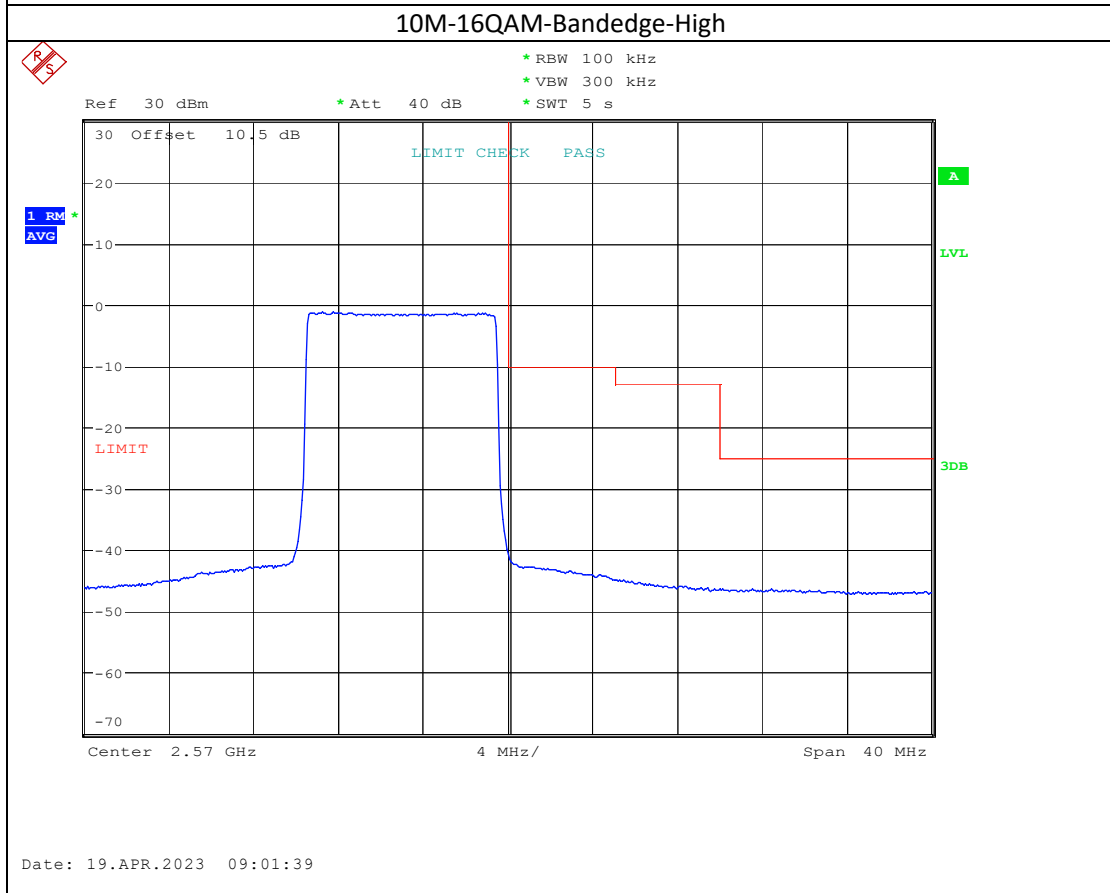

Band 4_15 MHz_High_16QAM_RB75#0

Band 66_5 MHz_High_QPSK_RB25#0

Band 66_5 MHz_High_16QAM_RB25#0

Band 17_5 MHz_High_QPSK_RB25#0

Band 17_5 MHz_High_16QAM_RB25#0

Band7

5M-QPSK-Bandedge-Low

5M-16QAM-Bandedge-Low

20M-QPSK-Bandedge-High

20M-16QAM-Bandedge-High

Band 38

5M-QPSK-Bandedge-Low

5M-16QAM-Bandedge-Low

5M-QPSK-Bandedge-High

Date: 19.APR.2023 09:24:23

5M-16QAM-Bandedge-High

Date: 19.APR.2023 09:25:08

Band 41

5M-QPSK-Bandedge-Low

5M-16QAM-Bandedge-Low

15M-QPSK-Bandedge-High

Date: 19.APR.2023 10:13:33

15M-16QAM-Bandedge-High

Date: 19.APR.2023 10:14:21

20M-QPSK-Bandedge-High

Date: 19.APR.2023 10:23:41

20M-16QAM-Bandedge-High

Date: 19.APR.2023 10:24:47