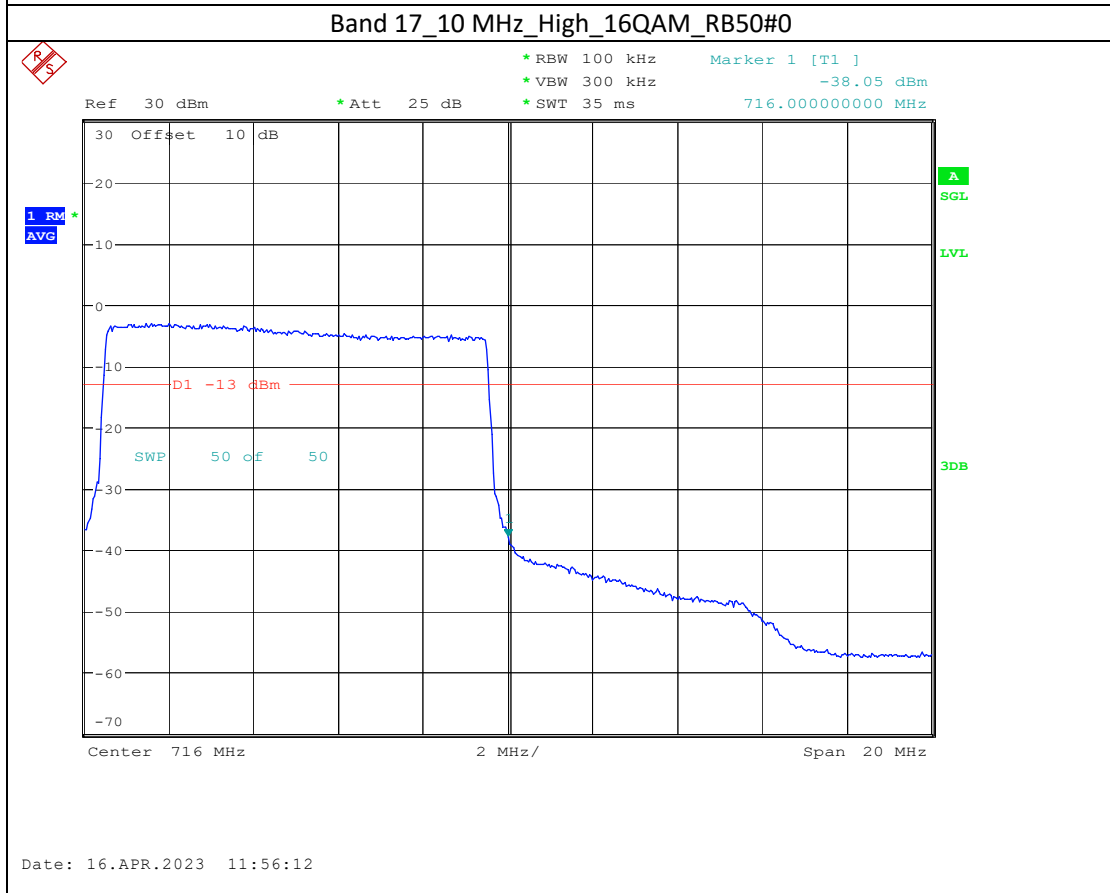

Band 4_15 MHz_High_16QAM_RB75#0

Band 66_5 MHz_High_QPSK_RB25#0

Band 66_5 MHz_High_16QAM_RB25#0

Band 17_5 MHz_High_QPSK_RB25#0

Band 17_5 MHz_High_16QAM_RB25#0

Band7

5M-QPSK-Bandedge-Low

5M-16QAM-Bandedge-Low

20M-QPSK-Bandedge-High

20M-16QAM-Bandedge-High

Band 38

5M-QPSK-Bandedge-Low

5M-16QAM-Bandedge-Low

5M-QPSK-Bandedge-High

Date: 19.APR.2023 09:24:23

5M-16QAM-Bandedge-High

Date: 19.APR.2023 09:25:08

Band 41

5M-QPSK-Bandedge-Low

5M-16QAM-Bandedge-Low

15M-QPSK-Bandedge-High

Date: 19.APR.2023 10:13:33

15M-16QAM-Bandedge-High

Date: 19.APR.2023 10:14:21