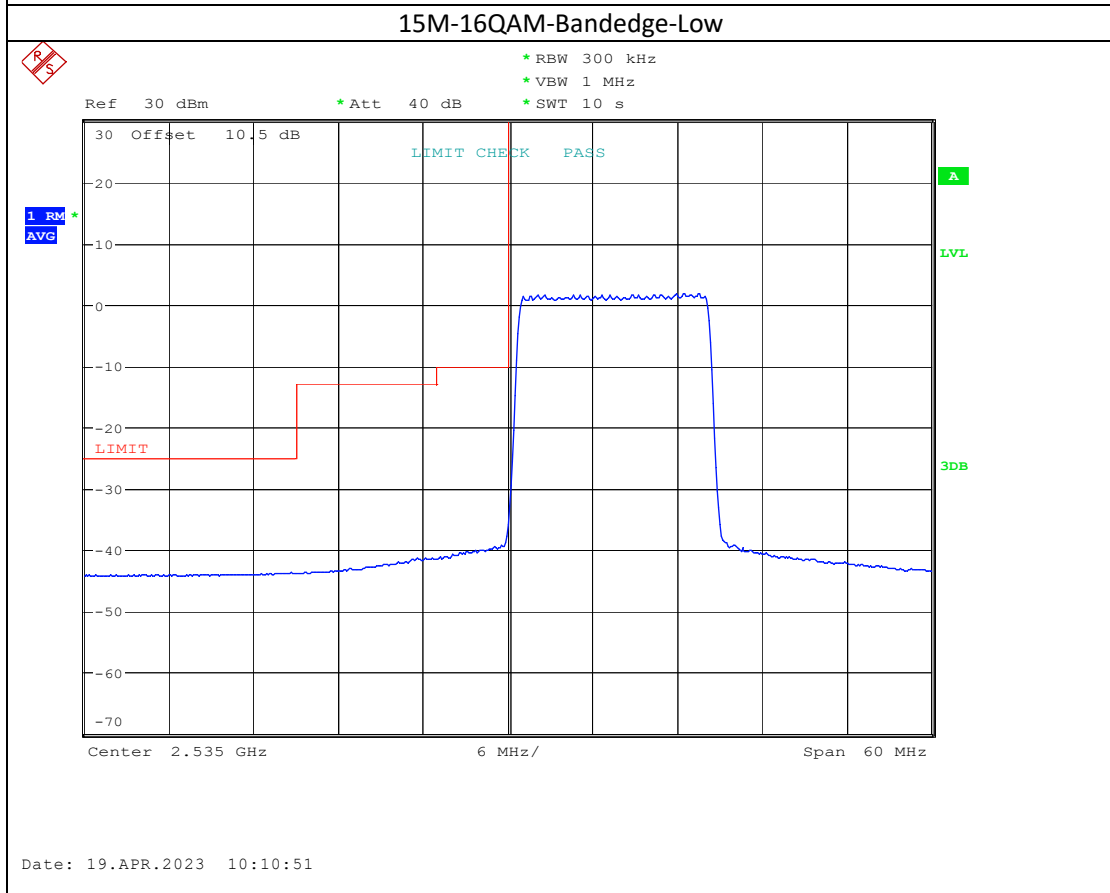

20M-QPSK-Bandedge-High

20M-16QAM-Bandedge-High

Band 38

5M-QPSK-Bandedge-Low

5M-16QAM-Bandedge-Low

5M-QPSK-Bandedge-High

Date: 19.APR.2023 09:24:23

5M-16QAM-Bandedge-High

Date: 19.APR.2023 09:25:08

Band 41

5M-QPSK-Bandedge-Low

5M-16QAM-Bandedge-Low

15M-QPSK-Bandedge-High

Date: 19.APR.2023 10:13:33

15M-16QAM-Bandedge-High

Date: 19.APR.2023 10:14:21

20M-QPSK-Bandedge-High

Date: 19.APR.2023 10:23:41

20M-16QAM-Bandedge-High

Date: 19.APR.2023 10:24:47