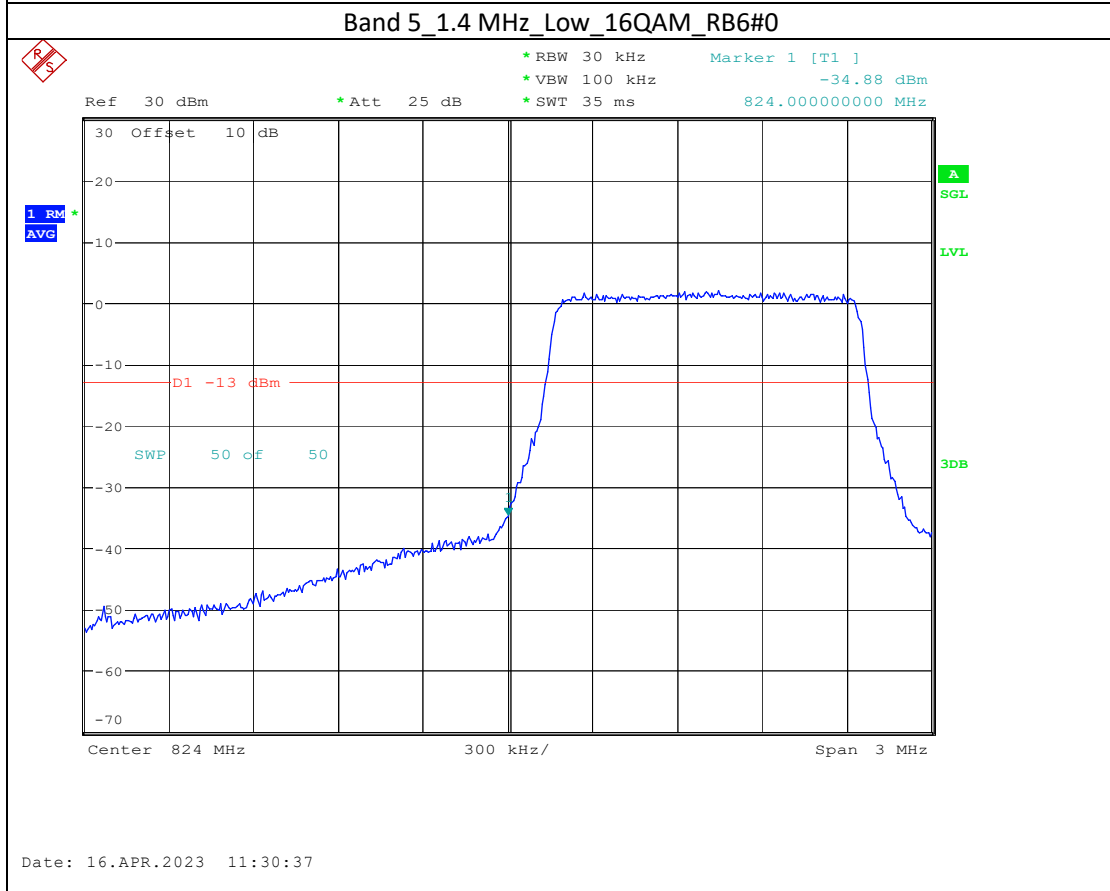

Band 4_15 MHz_High_16QAM_RB75#0

Band 66_5 MHz_High_QPSK_RB25#0

Band 66_5 MHz_High_16QAM_RB25#0

Band 17_5 MHz_High_QPSK_RB25#0

Band 17_5 MHz_High_16QAM_RB25#0

Band7

5M-QPSK-Bandedge-Low

5M-16QAM-Bandedge-Low

20M-QPSK-Bandedge-High

20M-16QAM-Bandedge-High

Band 38

5M-QPSK-Bandedge-Low

5M-16QAM-Bandedge-Low

5M-QPSK-Bandedge-High

Date: 19.APR.2023 09:24:23

5M-16QAM-Bandedge-High