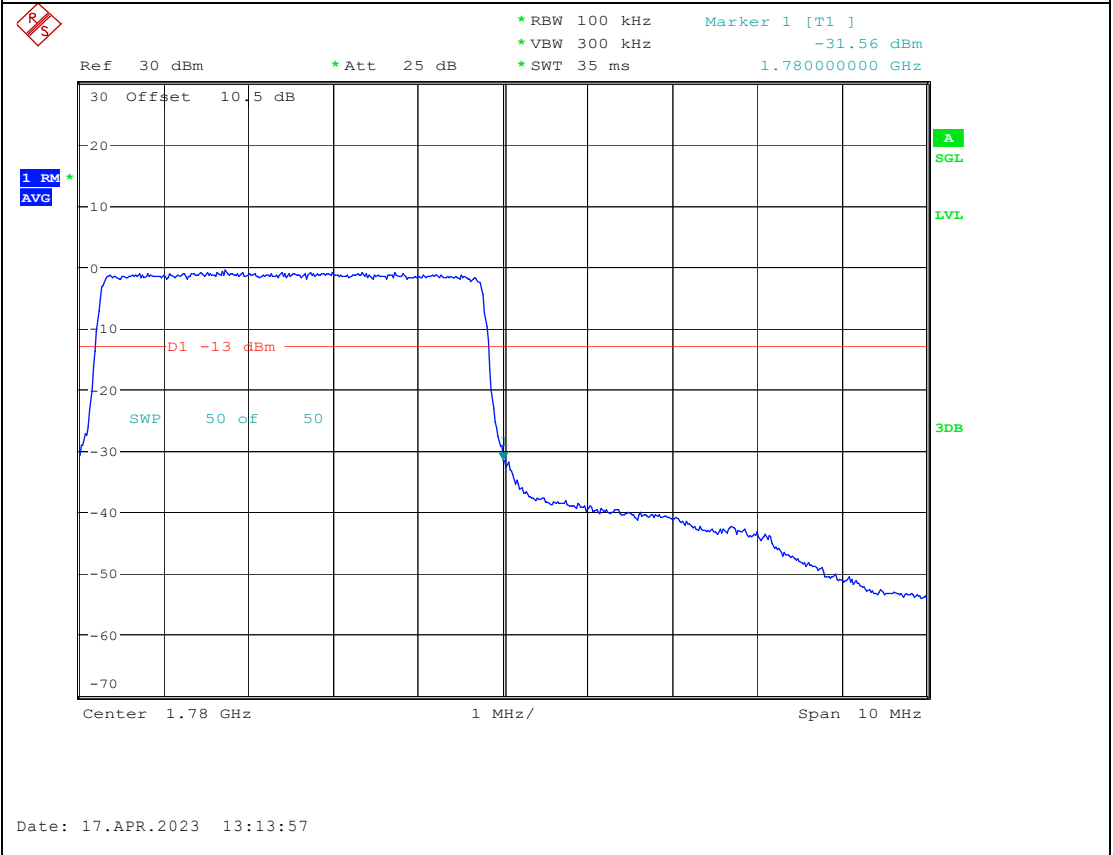

Band 4_15 MHz_High_16QAM_RB75#0

Band 66_5 MHz_High_QPSK_RB25#0

Band 66_5 MHz_High_16QAM_RB25#0

Band 17_5 MHz_High_QPSK_RB25#0

Band 17_5 MHz_High_16QAM_RB25#0

Band7

5M-QPSK-Bandedge-Low

5M-16QAM-Bandedge-Low

20M-QPSK-Bandedge-High

20M-16QAM-Bandedge-High

Band 38

5M-QPSK-Bandedge-Low

5M-16QAM-Bandedge-Low

5M-QPSK-Bandedge-High

Date: 19.APR.2023 09:24:23

5M-16QAM-Bandedge-High

Date: 19.APR.2023 09:25:08

Band 41

5M-QPSK-Bandedge-Low

5M-16QAM-Bandedge-Low

15M-QPSK-Bandedge-High

Date: 19.APR.2023 10:13:33

15M-16QAM-Bandedge-High

Date: 19.APR.2023 10:14:21