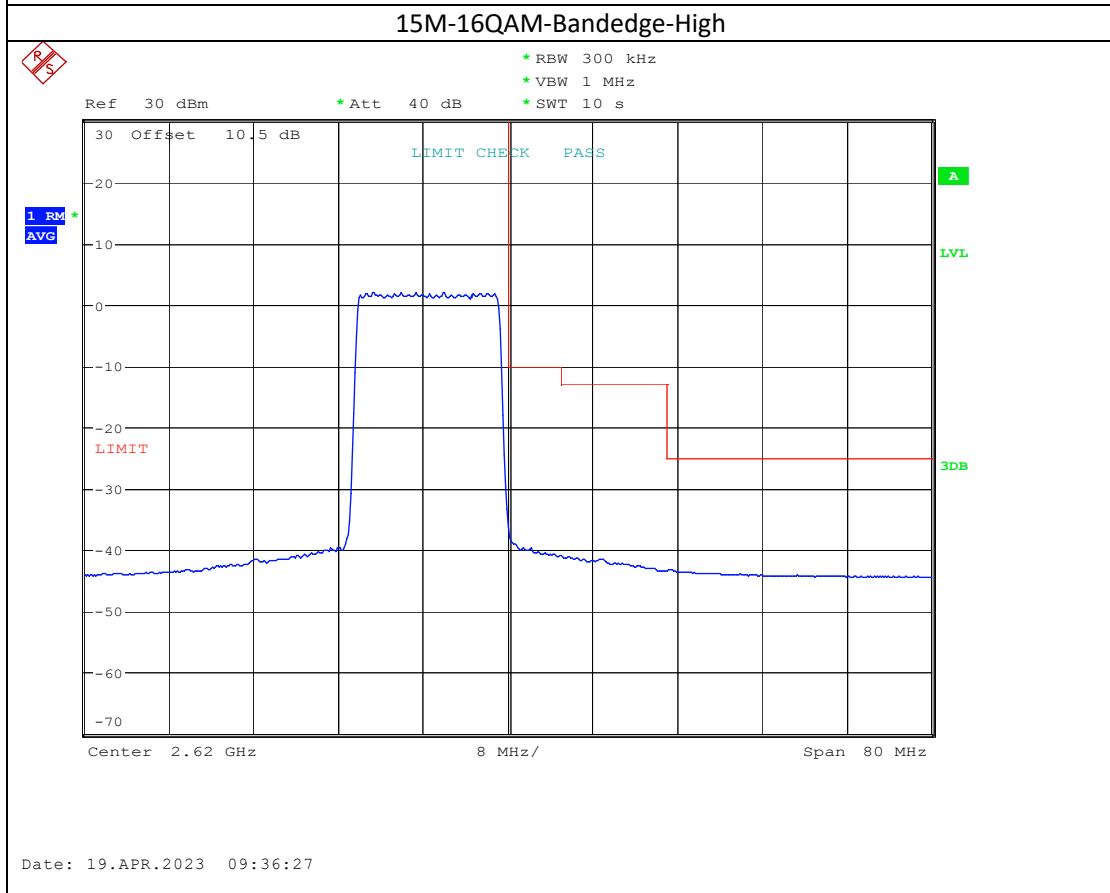

20M-QPSK-Bandedge-High

20M-16QAM-Bandedge-High

Band 38

5M-QPSK-Bandedge-Low

5M-16QAM-Bandedge-Low

5M-QPSK-Bandedge-High

Date: 19.APR.2023 09:24:23

5M-16QAM-Bandedge-High

Date: 19.APR.2023 09:25:08

Band 41

5M-QPSK-Bandedge-Low

5M-16QAM-Bandedge-Low

15M-QPSK-Bandedge-High

Date: 19.APR.2023 10:13:33

15M-16QAM-Bandedge-High

Date: 19.APR.2023 10:14:21

20M-QPSK-Bandedge-High

Date: 19.APR.2023 10:23:41

20M-16QAM-Bandedge-High

Date: 19.APR.2023 10:24:47