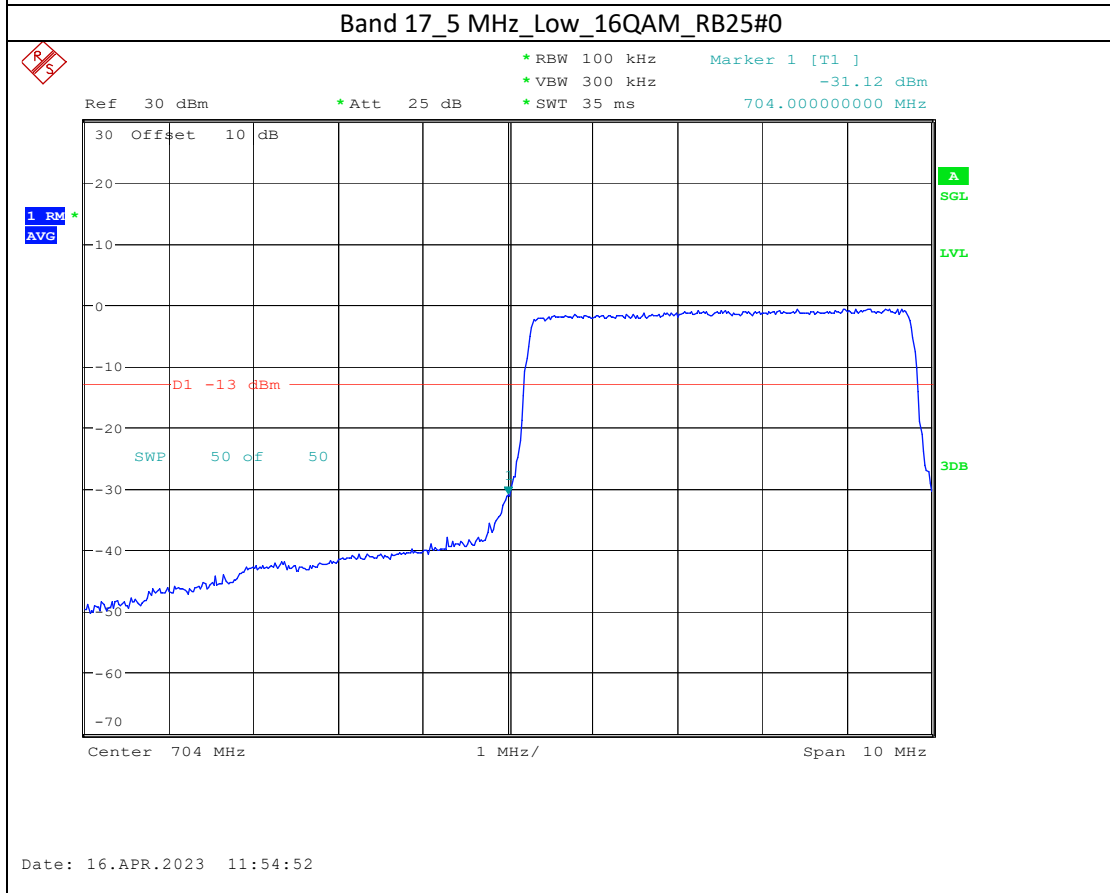

Band 4_15 MHz_High_16QAM_RB75#0

Band 66_5 MHz_High_QPSK_RB25#0

Band 66_5 MHz_High_16QAM_RB25#0

Band 17_5 MHz_High_QPSK_RB25#0

Band 17_5 MHz_High_16QAM_RB25#0

Band7

5M-QPSK-Bandedge-Low

5M-16QAM-Bandedge-Low

20M-QPSK-Bandedge-High

20M-16QAM-Bandedge-High

Band 38

5M-QPSK-Bandedge-Low

5M-16QAM-Bandedge-Low

5M-QPSK-Bandedge-High

Date: 19.APR.2023 09:24:23

5M-16QAM-Bandedge-High

Date: 19.APR.2023 09:25:08

Band 41

5M-QPSK-Bandedge-Low

5M-16QAM-Bandedge-Low

15M-QPSK-Bandedge-High

Date: 19.APR.2023 10:13:33

15M-16QAM-Bandedge-High

Date: 19.APR.2023 10:14:21