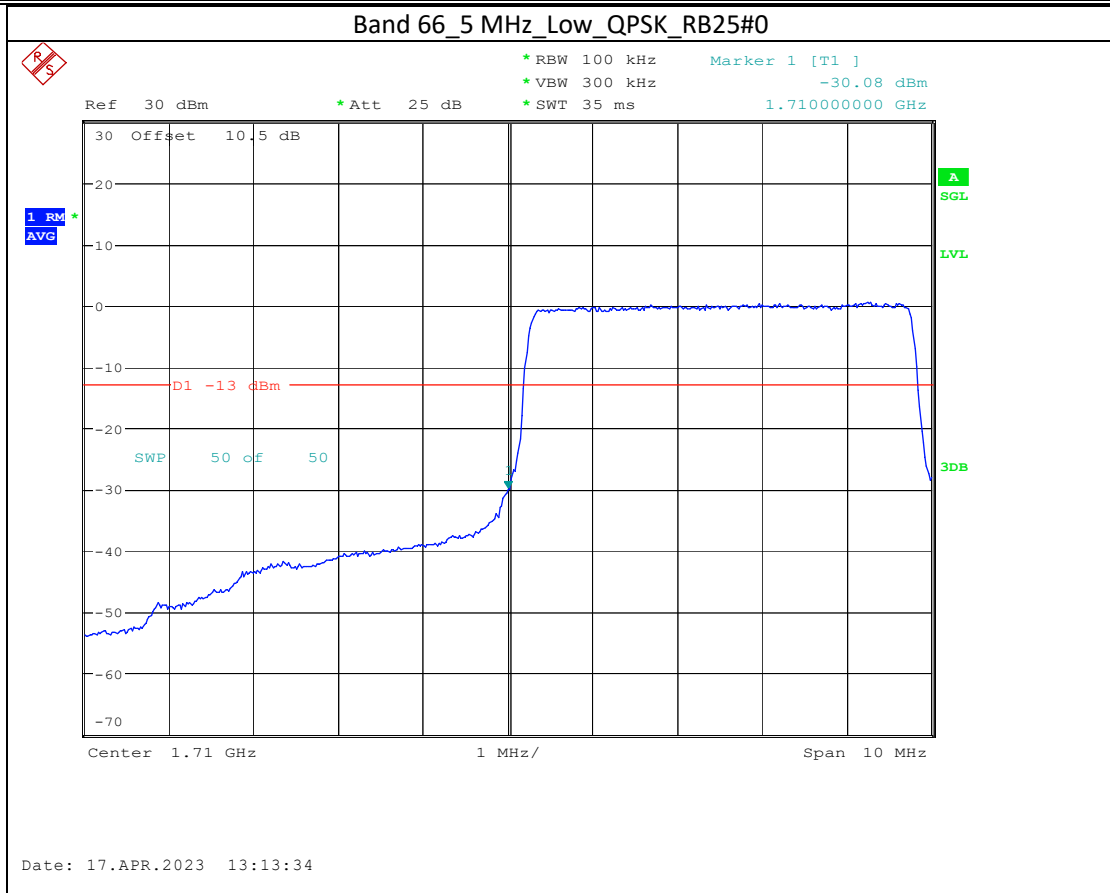

Band 4_15 MHz_High_16QAM_RB75#0

Band 66_5 MHz_High_QPSK_RB25#0

Band 66_5 MHz_High_16QAM_RB25#0

Band 17_5 MHz_High_QPSK_RB25#0

Band 17_5 MHz_High_16QAM_RB25#0

Band7

5M-QPSK-Bandedge-Low

5M-16QAM-Bandedge-Low

20M-QPSK-Bandedge-High

20M-16QAM-Bandedge-High

Band 38

5M-QPSK-Bandedge-Low

5M-16QAM-Bandedge-Low

5M-QPSK-Bandedge-High

Date: 19.APR.2023 09:24:23

5M-16QAM-Bandedge-High

Date: 19.APR.2023 09:25:08

Band 41

5M-QPSK-Bandedge-Low

5M-16QAM-Bandedge-Low

15M-QPSK-Bandedge-High

Date: 19.APR.2023 10:13:33

15M-16QAM-Bandedge-High

Date: 19.APR.2023 10:14:21