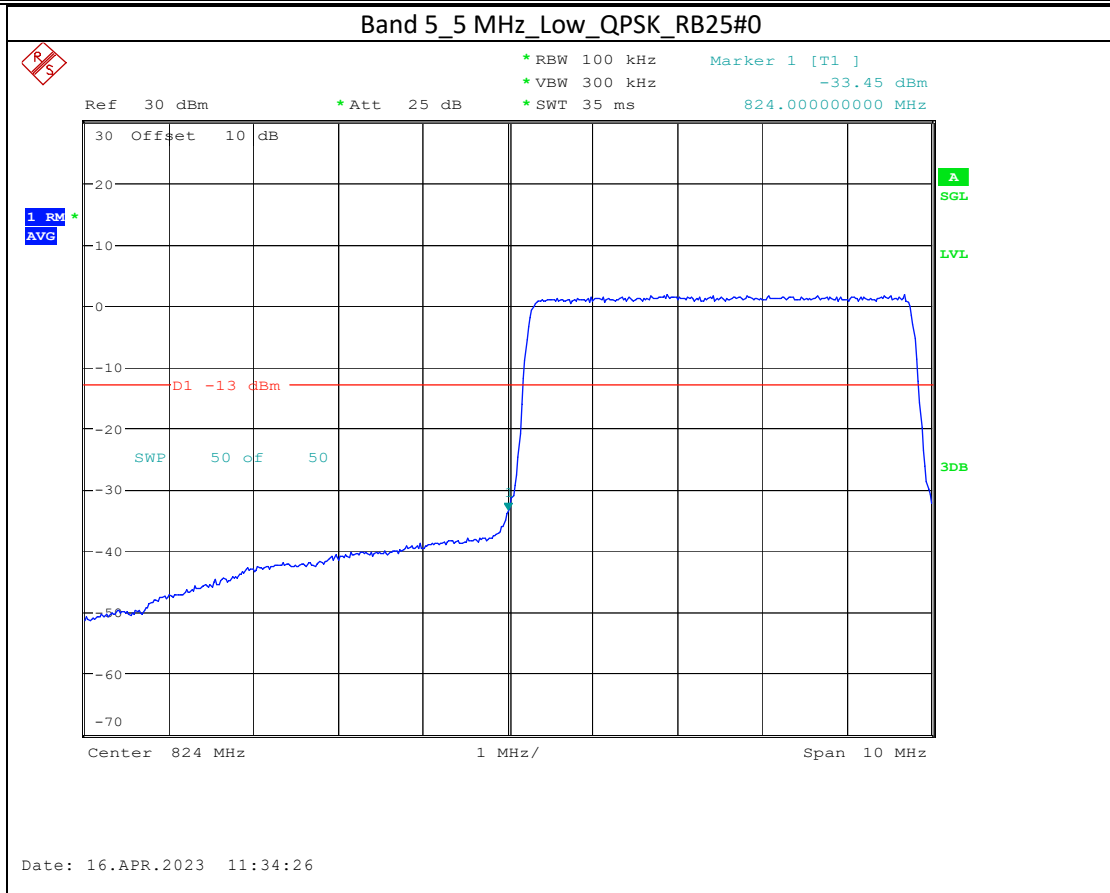

Band 4_15 MHz_High_16QAM_RB75#0

Band 66_5 MHz_High_QPSK_RB25#0

Band 66_5 MHz_High_16QAM_RB25#0

Band 17_5 MHz_High_QPSK_RB25#0

Band 17_5 MHz_High_16QAM_RB25#0

Band7

5M-QPSK-Bandedge-Low

5M-16QAM-Bandedge-Low

20M-QPSK-Bandedge-High

20M-16QAM-Bandedge-High

Band 38

5M-QPSK-Bandedge-Low

5M-16QAM-Bandedge-Low

5M-QPSK-Bandedge-High

Date: 19.APR.2023 09:24:23

5M-16QAM-Bandedge-High

Date: 19.APR.2023 09:25:08

Band 41

5M-QPSK-Bandedge-Low

5M-16QAM-Bandedge-Low

15M-QPSK-Bandedge-High

Date: 19.APR.2023 10:13:33

15M-16QAM-Bandedge-High

Date: 19.APR.2023 10:14:21

20M-QPSK-Bandedge-High

Date: 19.APR.2023 10:23:41

20M-16QAM-Bandedge-High

Date: 19.APR.2023 10:24:47