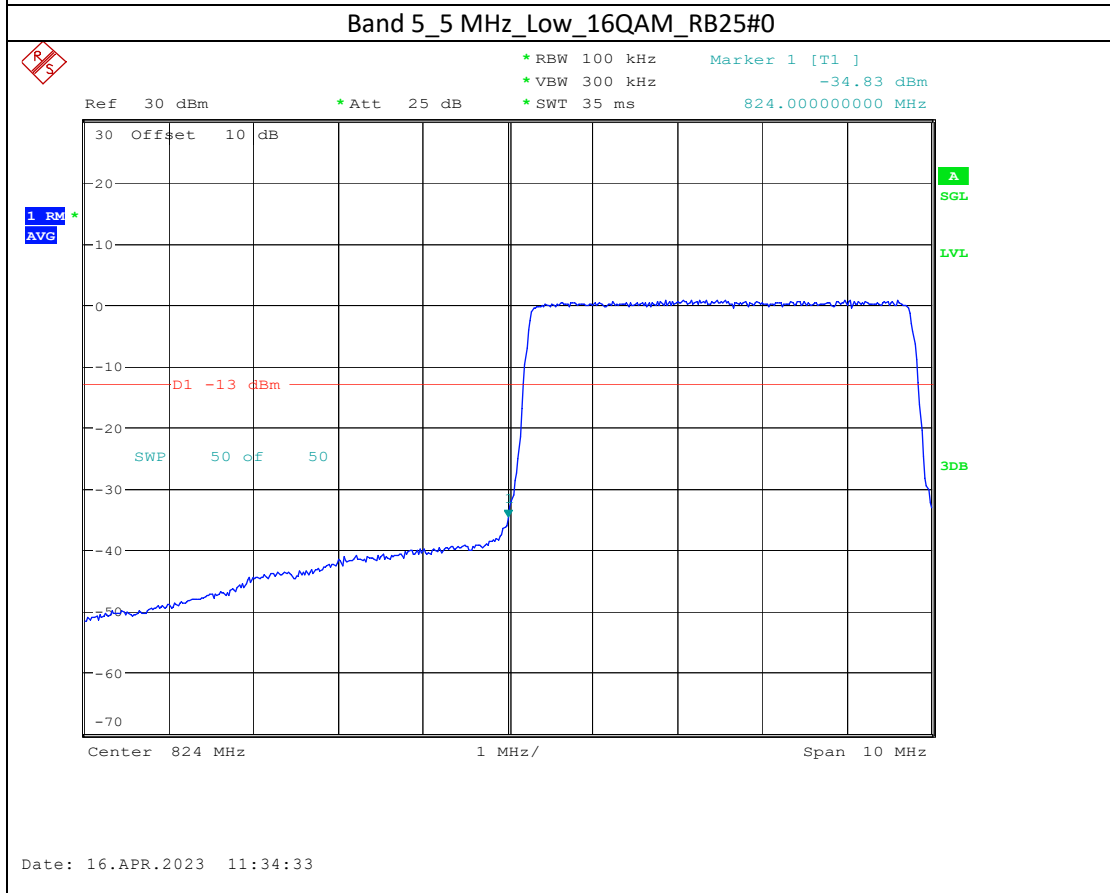

Band 4_15 MHz_High_16QAM_RB75#0

Band 66_5 MHz_High_QPSK_RB25#0

Band 66_5 MHz_High_16QAM_RB25#0

Band 17_5 MHz_High_QPSK_RB25#0

Band 17_5 MHz_High_16QAM_RB25#0

Band7

5M-QPSK-Bandedge-Low

5M-16QAM-Bandedge-Low

20M-QPSK-Bandedge-High

20M-16QAM-Bandedge-High

Band 38

5M-QPSK-Bandedge-Low

5M-16QAM-Bandedge-Low

5M-QPSK-Bandedge-High

Date: 19.APR.2023 09:24:23

5M-16QAM-Bandedge-High

Date: 19.APR.2023 09:25:08

Band 41

5M-QPSK-Bandedge-Low

5M-16QAM-Bandedge-Low

15M-QPSK-Bandedge-High

Date: 19.APR.2023 10:13:33

15M-16QAM-Bandedge-High

Date: 19.APR.2023 10:14:21