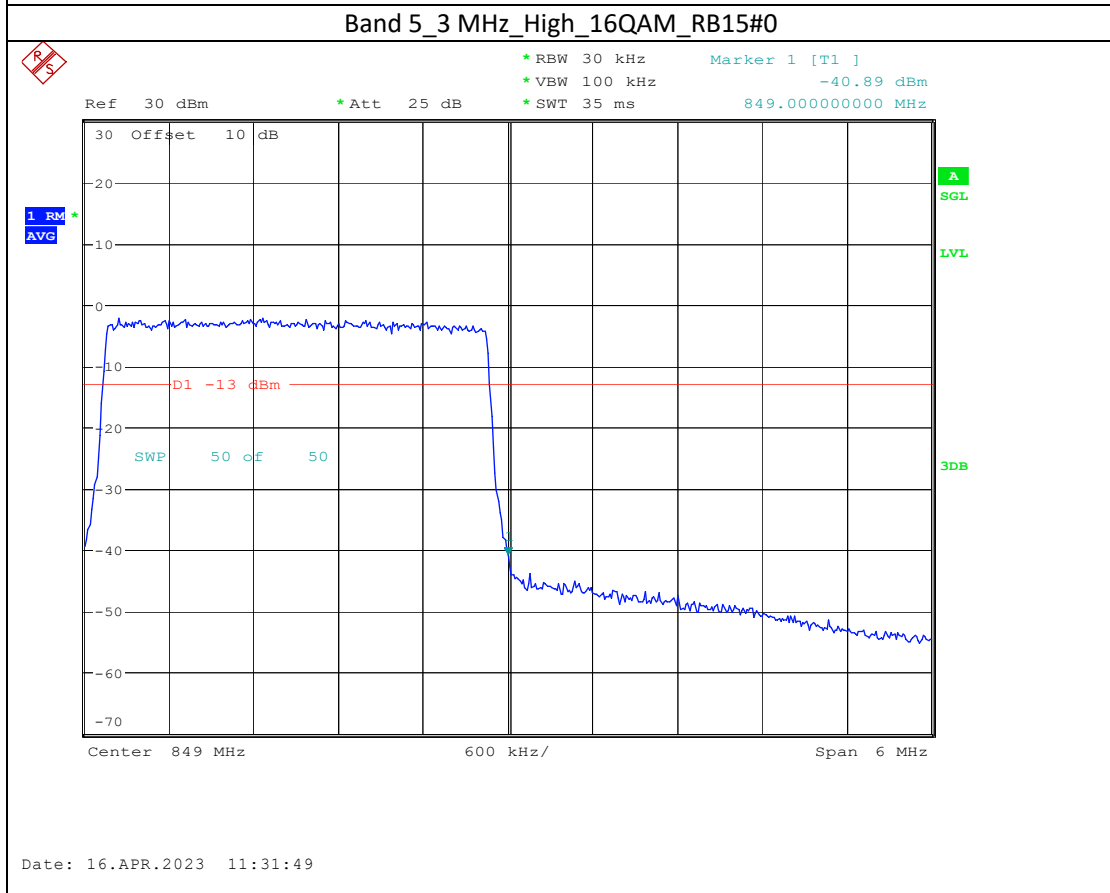

Band 4_15 MHz_High_16QAM_RB75#0

Band 66_5 MHz_High_QPSK_RB25#0

Band 66_5 MHz_High_16QAM_RB25#0

Band 17_5 MHz_High_QPSK_RB25#0

Band 17_5 MHz_High_16QAM_RB25#0

Band7

5M-QPSK-Bandedge-Low

5M-16QAM-Bandedge-Low

20M-QPSK-Bandedge-High

20M-16QAM-Bandedge-High

Band 38

5M-QPSK-Bandedge-Low

5M-16QAM-Bandedge-Low

5M-QPSK-Bandedge-High

Date: 19.APR.2023 09:24:23

5M-16QAM-Bandedge-High