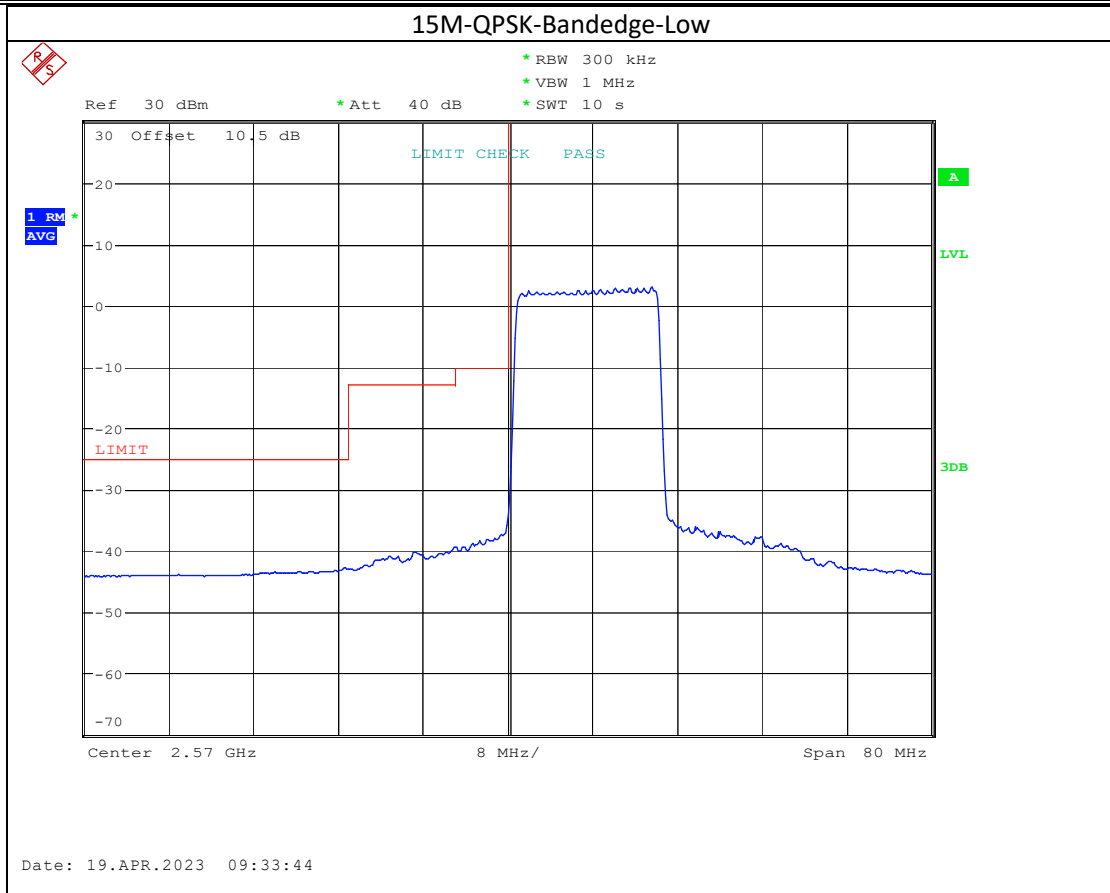

20M-QPSK-Bandedge-High

20M-16QAM-Bandedge-High

Band 38

5M-QPSK-Bandedge-Low

5M-16QAM-Bandedge-Low

5M-QPSK-Bandedge-High

Date: 19.APR.2023 09:24:23

5M-16QAM-Bandedge-High

Date: 19.APR.2023 09:25:08

Band 41

5M-QPSK-Bandedge-Low

5M-16QAM-Bandedge-Low

15M-QPSK-Bandedge-High

Date: 19.APR.2023 10:13:33

15M-16QAM-Bandedge-High

Date: 19.APR.2023 10:14:21

20M-QPSK-Bandedge-High

Date: 19.APR.2023 10:23:41

20M-16QAM-Bandedge-High

Date: 19.APR.2023 10:24:47