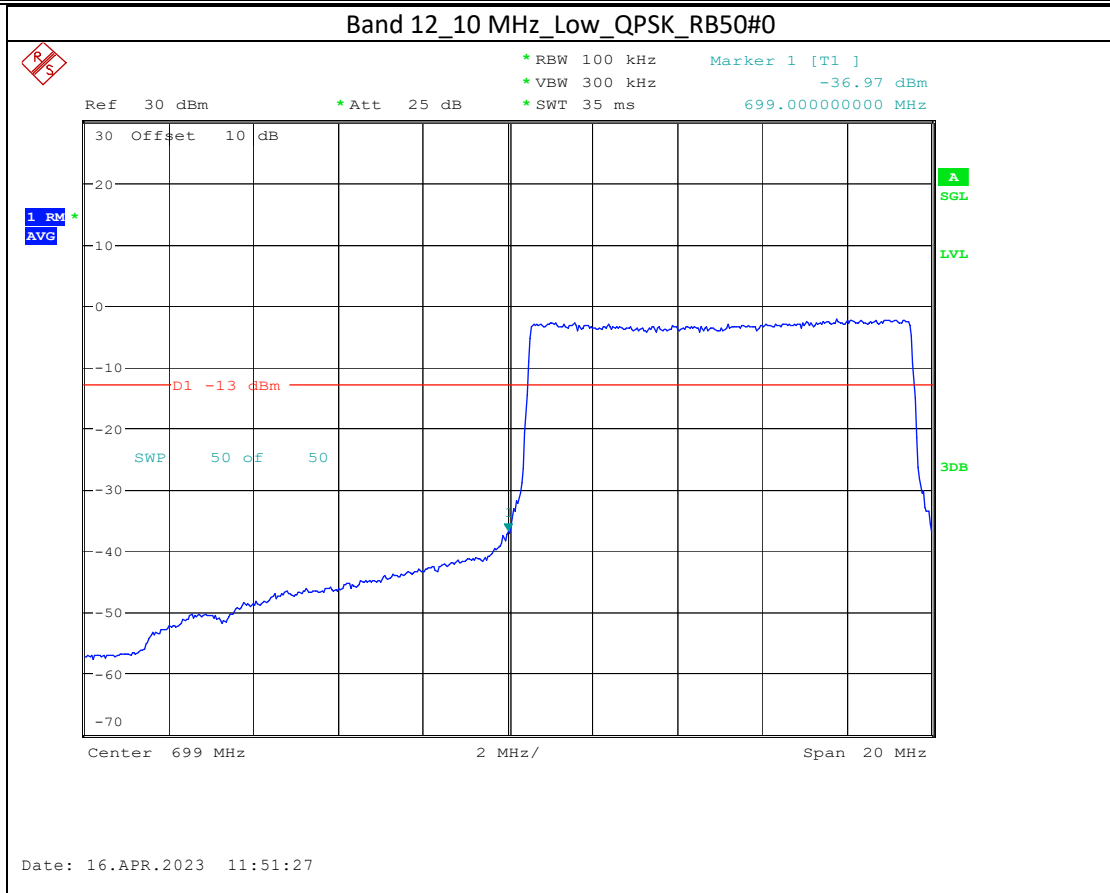

Band 4_15 MHz_High_16QAM_RB75#0

Band 66_5 MHz_High_QPSK_RB25#0

Band 66_5 MHz_High_16QAM_RB25#0

Band 17_5 MHz_High_QPSK_RB25#0

Band 17_5 MHz_High_16QAM_RB25#0

Band7

5M-QPSK-Bandedge-Low

5M-16QAM-Bandedge-Low

20M-QPSK-Bandedge-High

20M-16QAM-Bandedge-High

Band 38

5M-QPSK-Bandedge-Low

5M-16QAM-Bandedge-Low

5M-QPSK-Bandedge-High

Date: 19.APR.2023 09:24:23

5M-16QAM-Bandedge-High