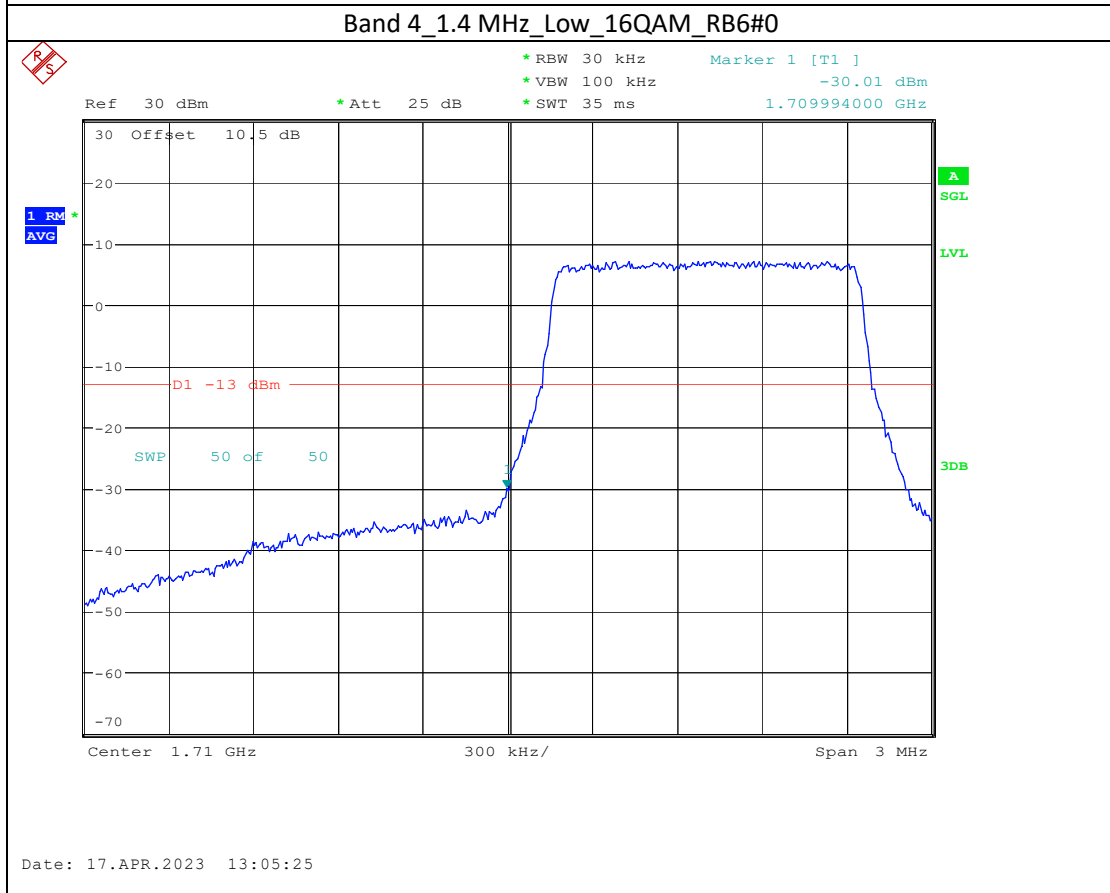

Band 2_20 MHz_Low_QPSK_RB100#0

Date: 17.APR.2023 13:04:11

Band 2_20 MHz_Low_16QAM_RB100#0

Date: 17.APR.2023 13:04:18

Band 2_20 MHz_High_QPSK_RB100#0

Band 2_20 MHz_High_16QAM_RB100#0

Band 4_15 MHz_High_QPSK_RB75#0

Band 4_15 MHz_High_16QAM_RB75#0

Band 66_5 MHz_High_QPSK_RB25#0

Band 66_5 MHz_High_16QAM_RB25#0

Band 17_5 MHz_High_QPSK_RB25#0

Band 17_5 MHz_High_16QAM_RB25#0

Band7

5M-QPSK-Bandedge-Low

5M-16QAM-Bandedge-Low

20M-QPSK-Bandedge-High

20M-16QAM-Bandedge-High

Band 38

5M-QPSK-Bandedge-Low

5M-16QAM-Bandedge-Low

5M-QPSK-Bandedge-High

Date: 19.APR.2023 09:24:23

5M-16QAM-Bandedge-High

20M-QPSK-Bandedge-High

Date: 19.APR.2023 10:23:41

20M-16QAM-Bandedge-High

Date: 19.APR.2023 10:24:47