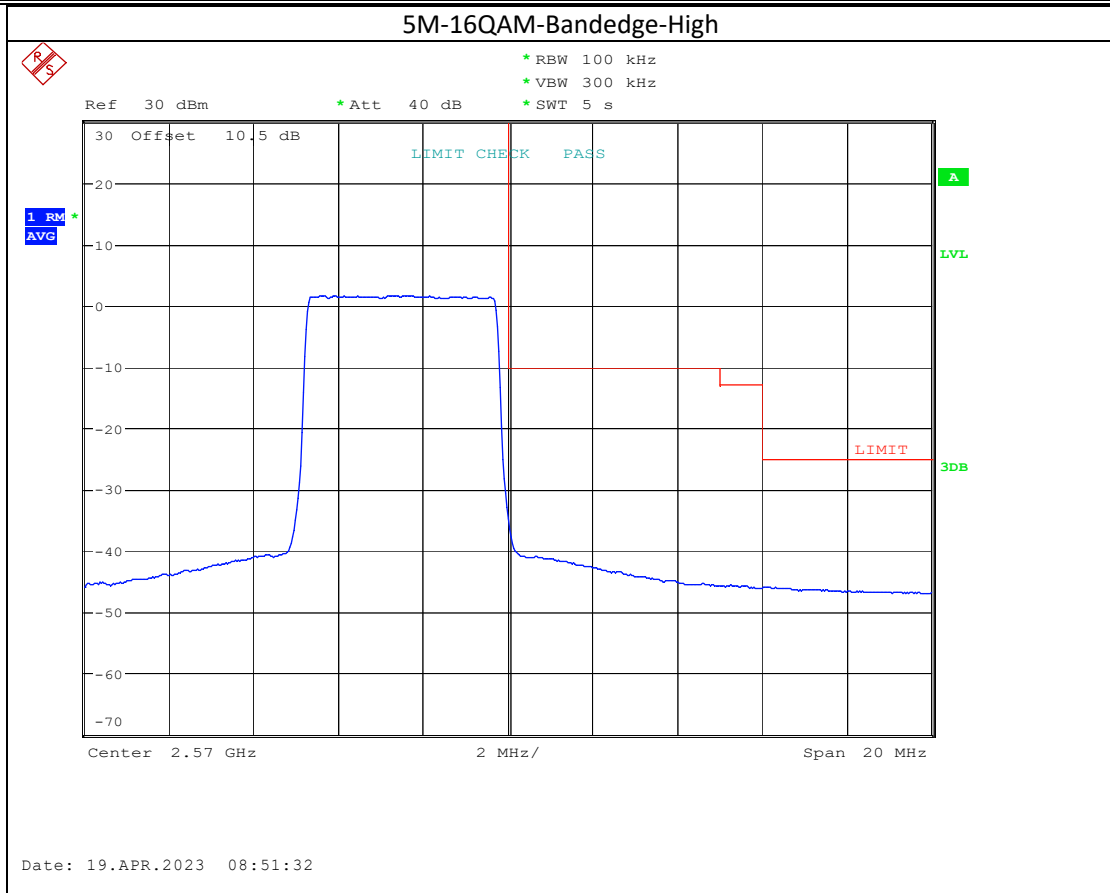

Band 4_15 MHz_High_16QAM_RB75#0

Band 66_5 MHz_High_QPSK_RB25#0

Band 66_5 MHz_High_16QAM_RB25#0

Band 17_5 MHz_High_QPSK_RB25#0

Band 17_5 MHz_High_16QAM_RB25#0

Band7

5M-QPSK-Bandedge-Low

5M-16QAM-Bandedge-Low

20M-QPSK-Bandedge-High

20M-16QAM-Bandedge-High

Band 38

5M-QPSK-Bandedge-Low

5M-16QAM-Bandedge-Low

5M-QPSK-Bandedge-High

Date: 19.APR.2023 09:24:23

5M-16QAM-Bandedge-High

Date: 19.APR.2023 09:25:08

Band 41

5M-QPSK-Bandedge-Low

5M-16QAM-Bandedge-Low

15M-QPSK-Bandedge-High

Date: 19.APR.2023 10:13:33

15M-16QAM-Bandedge-High

Date: 19.APR.2023 10:14:21