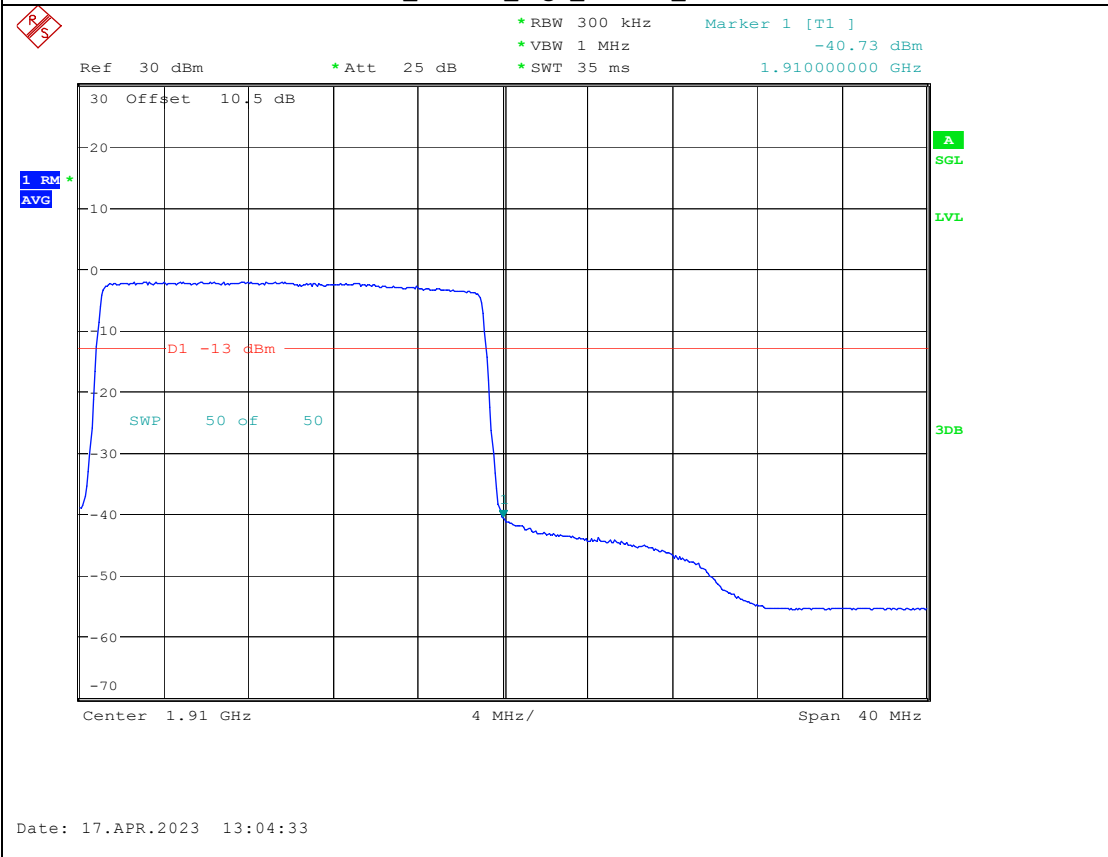

Band 2_20 MHz_Low_QPSK_RB100#0

Date: 17.APR.2023 13:04:11

Band 2_20 MHz_Low_16QAM_RB100#0

Date: 17.APR.2023 13:04:18

Band 2_20 MHz_High_QPSK_RB100#0

Band 2_20 MHz_High_16QAM_RB100#0

Band 4_15 MHz_High_QPSK_RB75#0

Band 4_15 MHz_High_16QAM_RB75#0

Band 66_5 MHz_High_QPSK_RB25#0

Band 66_5 MHz_High_16QAM_RB25#0

Band 17_5 MHz_High_QPSK_RB25#0

Band 17_5 MHz_High_16QAM_RB25#0

Band7

5M-QPSK-Bandedge-Low

5M-16QAM-Bandedge-Low

20M-QPSK-Bandedge-High

20M-16QAM-Bandedge-High

Band 38

5M-QPSK-Bandedge-Low

5M-16QAM-Bandedge-Low

5M-QPSK-Bandedge-High

Date: 19.APR.2023 09:24:23

5M-16QAM-Bandedge-High