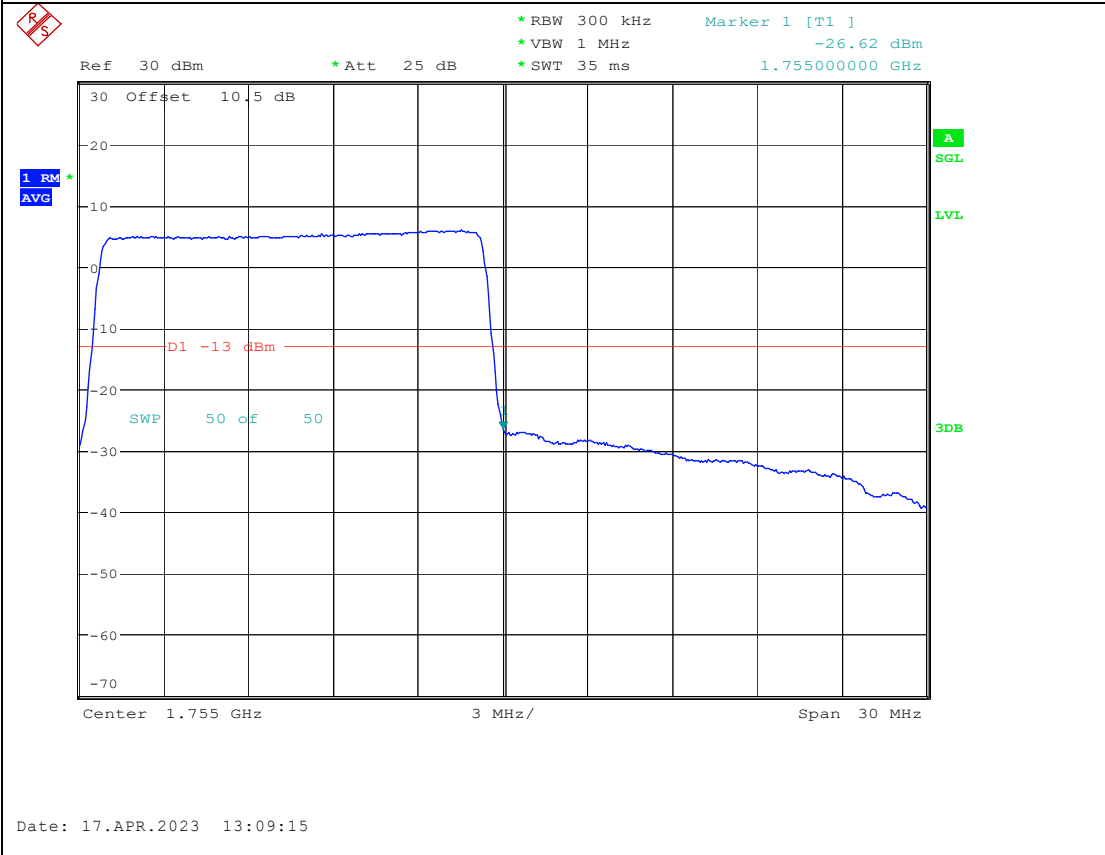

Band 2_20 MHz_Low_QPSK_RB100#0

Date: 17.APR.2023 13:04:11

Band 2_20 MHz_Low_16QAM_RB100#0

Date: 17.APR.2023 13:04:18

Band 2_20 MHz_High_QPSK_RB100#0

Band 2_20 MHz_High_16QAM_RB100#0

Band 4_15 MHz_High_QPSK_RB75#0

Band 4_15 MHz_High_16QAM_RB75#0

Band 66_5 MHz_High_QPSK_RB25#0

Band 66_5 MHz_High_16QAM_RB25#0

Band 17_5 MHz_High_QPSK_RB25#0

Band 17_5 MHz_High_16QAM_RB25#0

Band7

5M-QPSK-Bandedge-Low

5M-16QAM-Bandedge-Low

20M-QPSK-Bandedge-High

20M-16QAM-Bandedge-High

Band 38

5M-QPSK-Bandedge-Low

5M-16QAM-Bandedge-Low

5M-QPSK-Bandedge-High

Date: 19.APR.2023 09:24:23

5M-16QAM-Bandedge-High

20M-QPSK-Bandedge-High

Date: 19.APR.2023 10:23:41

20M-16QAM-Bandedge-High

Date: 19.APR.2023 10:24:47