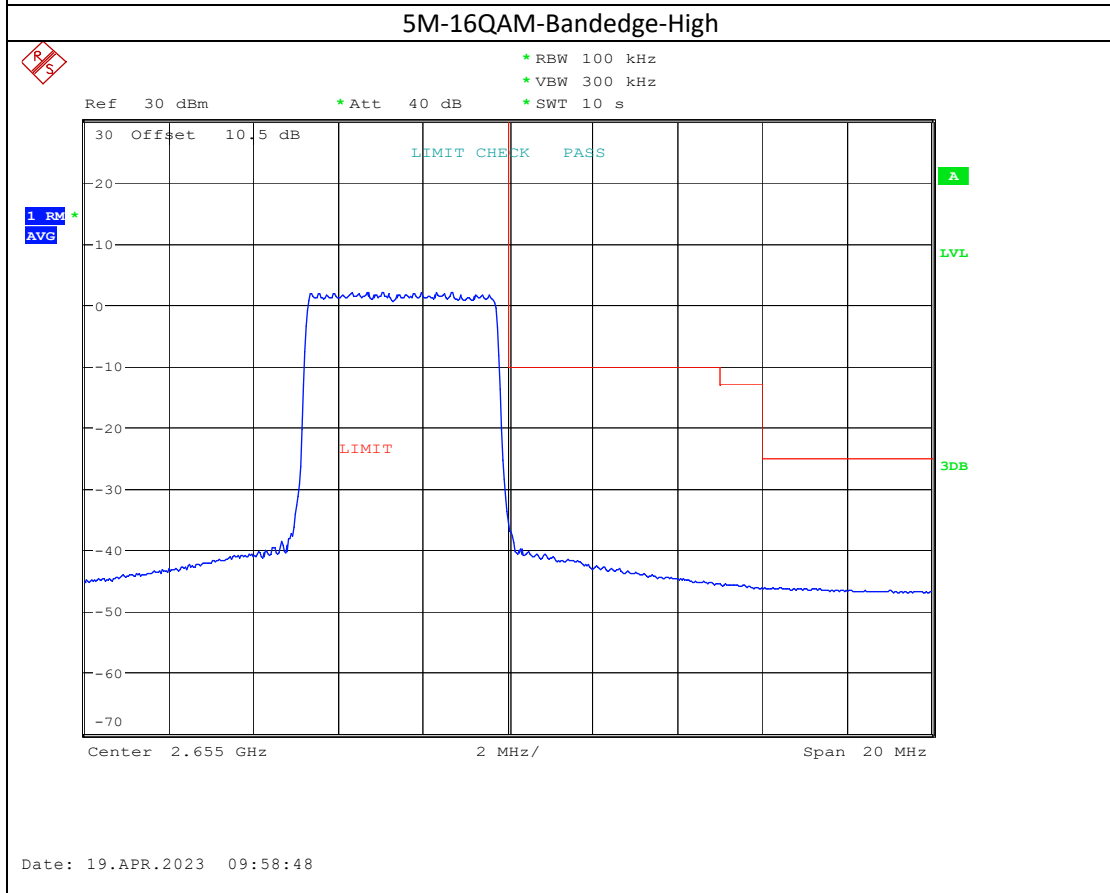

20M-QPSK-Bandedge-High

20M-16QAM-Bandedge-High

Band 38

5M-QPSK-Bandedge-Low

5M-16QAM-Bandedge-Low

5M-QPSK-Bandedge-High

Date: 19.APR.2023 09:24:23

5M-16QAM-Bandedge-High

Date: 19.APR.2023 09:25:08

Band 41

5M-QPSK-Bandedge-Low

5M-16QAM-Bandedge-Low

15M-QPSK-Bandedge-High

Date: 19.APR.2023 10:13:33

15M-16QAM-Bandedge-High

Date: 19.APR.2023 10:14:21

20M-QPSK-Bandedge-High

Date: 19.APR.2023 10:23:41

20M-16QAM-Bandedge-High

Date: 19.APR.2023 10:24:47