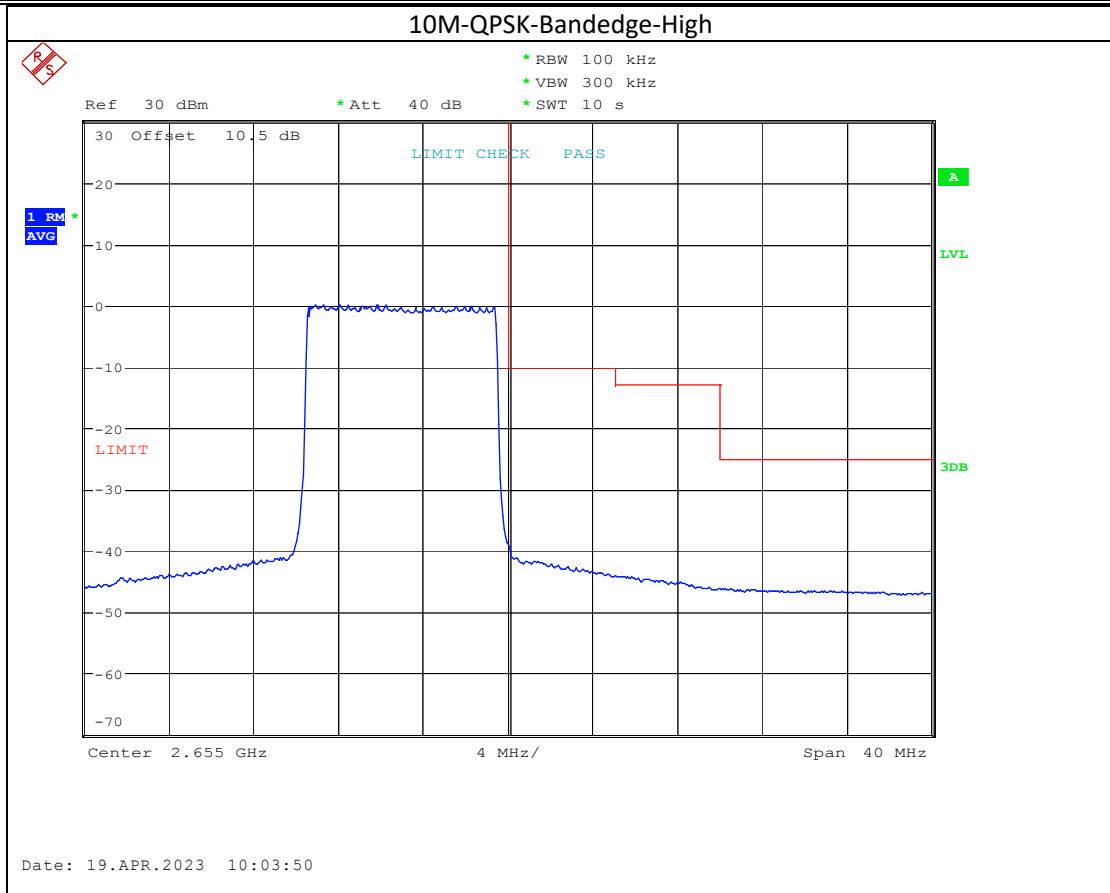

20M-QPSK-Bandedge-High

20M-16QAM-Bandedge-High

Band 38

5M-QPSK-Bandedge-Low

5M-16QAM-Bandedge-Low

5M-QPSK-Bandedge-High

Date: 19.APR.2023 09:24:23

5M-16QAM-Bandedge-High

Date: 19.APR.2023 09:25:08

Band 41

5M-QPSK-Bandedge-Low

5M-16QAM-Bandedge-Low

15M-QPSK-Bandedge-High

Date: 19.APR.2023 10:13:33

15M-16QAM-Bandedge-High

Date: 19.APR.2023 10:14:21

20M-QPSK-Bandedge-High

Date: 19.APR.2023 10:23:41

20M-16QAM-Bandedge-High

Date: 19.APR.2023 10:24:47