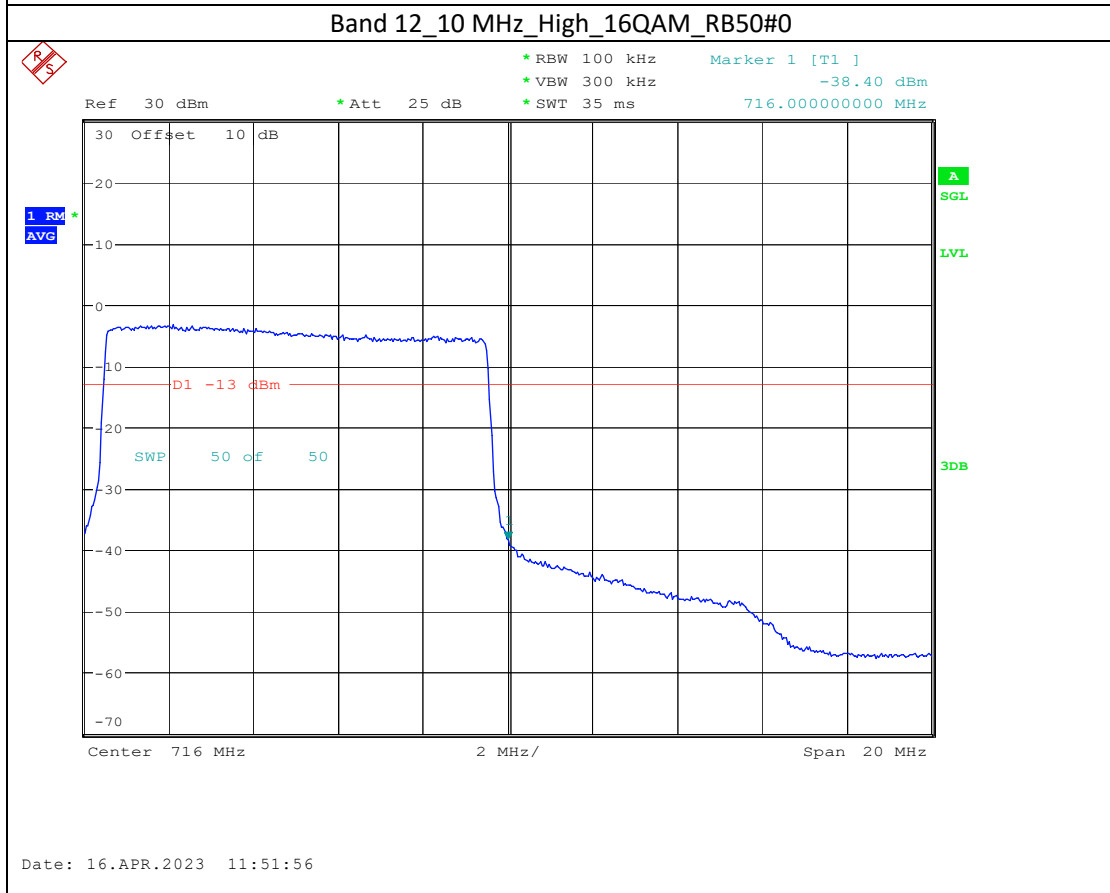

Band 4_15 MHz_High_16QAM_RB75#0

Band 66_5 MHz_High_QPSK_RB25#0

Band 66_5 MHz_High_16QAM_RB25#0

Band 17_5 MHz_High_QPSK_RB25#0

Band 17_5 MHz_High_16QAM_RB25#0

Band7

5M-QPSK-Bandedge-Low

5M-16QAM-Bandedge-Low

20M-QPSK-Bandedge-High

20M-16QAM-Bandedge-High

Band 38

5M-QPSK-Bandedge-Low

5M-16QAM-Bandedge-Low

5M-QPSK-Bandedge-High

Date: 19.APR.2023 09:24:23

5M-16QAM-Bandedge-High

Date: 19.APR.2023 09:25:08

Band 41

5M-QPSK-Bandedge-Low

5M-16QAM-Bandedge-Low

15M-QPSK-Bandedge-High

Date: 19.APR.2023 10:13:33

15M-16QAM-Bandedge-High

Date: 19.APR.2023 10:14:21