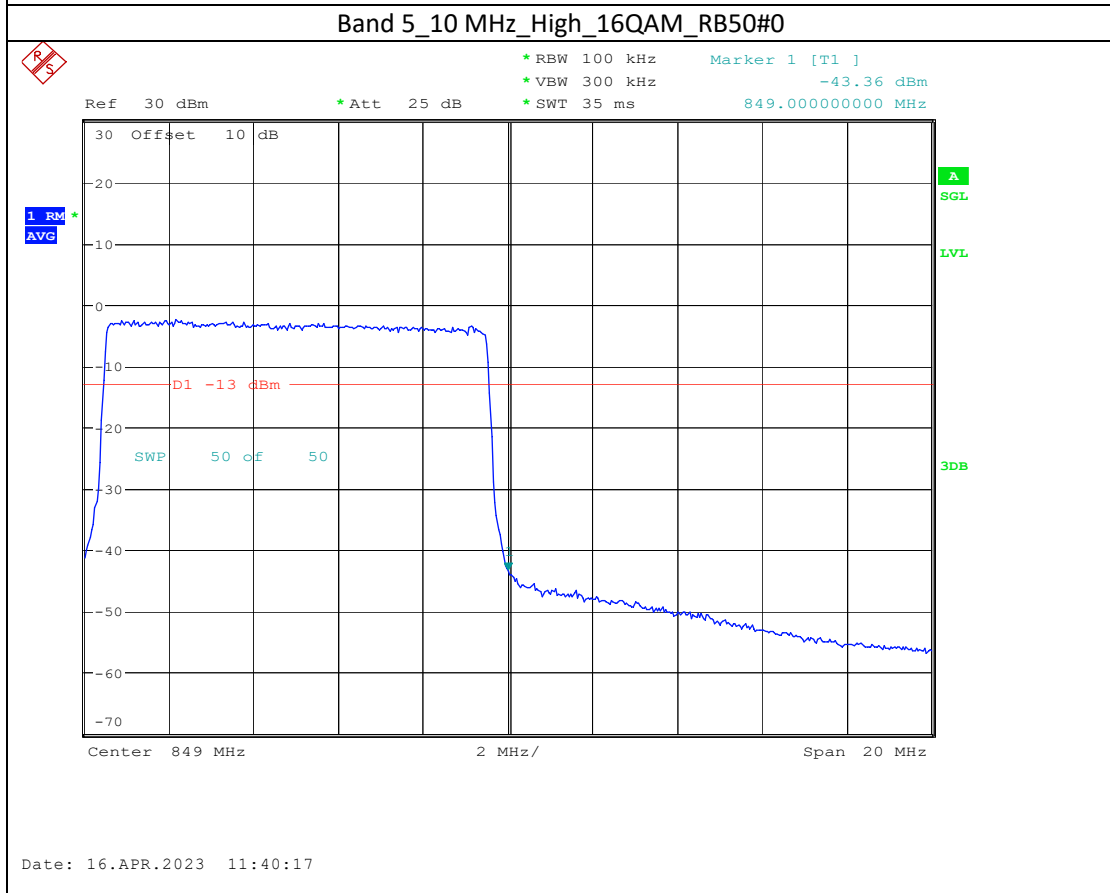

Band 4_15 MHz_High_16QAM_RB75#0

Band 66_5 MHz_High_QPSK_RB25#0

Band 66_5 MHz_High_16QAM_RB25#0

Band 17_5 MHz_High_QPSK_RB25#0

Band 17_5 MHz_High_16QAM_RB25#0

Band7

5M-QPSK-Bandedge-Low

5M-16QAM-Bandedge-Low

20M-QPSK-Bandedge-High

20M-16QAM-Bandedge-High

Band 38

5M-QPSK-Bandedge-Low

5M-16QAM-Bandedge-Low

5M-QPSK-Bandedge-High

Date: 19.APR.2023 09:24:23

5M-16QAM-Bandedge-High

Date: 19.APR.2023 09:25:08

Band 41

5M-QPSK-Bandedge-Low

5M-16QAM-Bandedge-Low

15M-QPSK-Bandedge-High

Date: 19.APR.2023 10:13:33

15M-16QAM-Bandedge-High

Date: 19.APR.2023 10:14:21