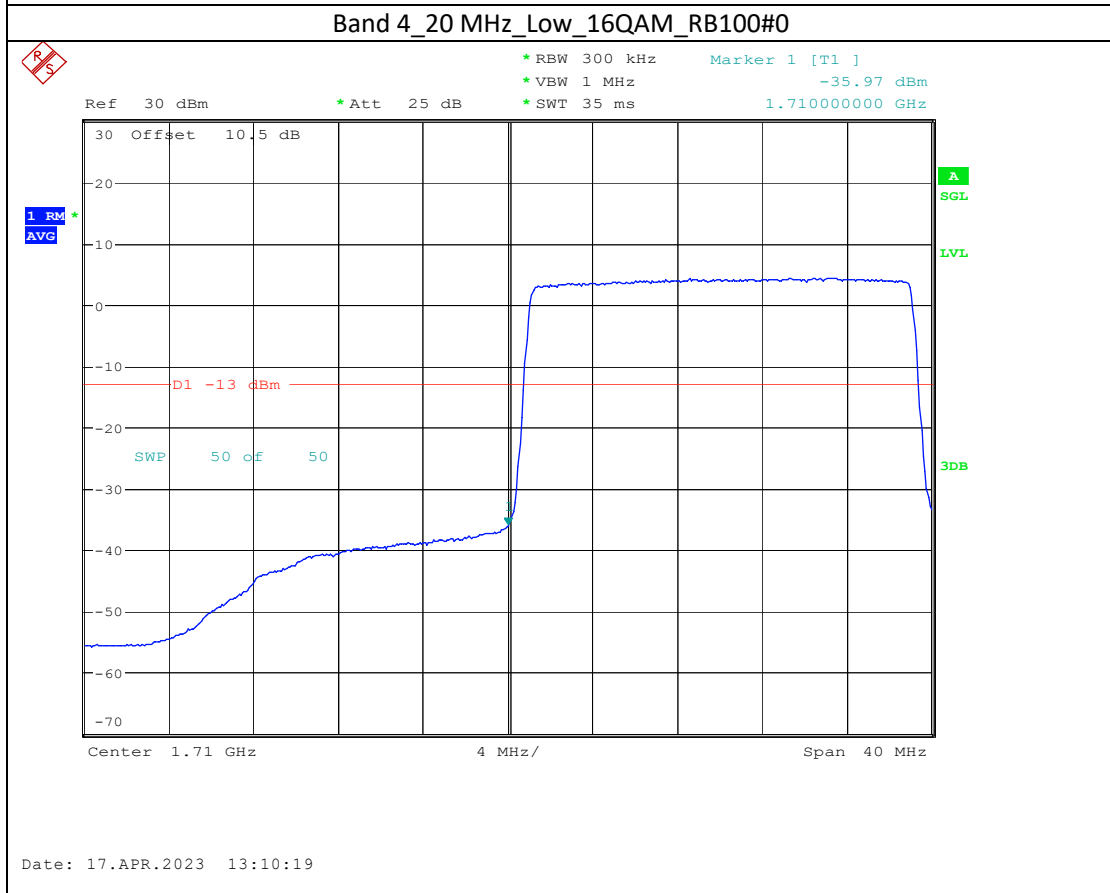

Band 2_20 MHz_Low_QPSK_RB100#0

Date: 17.APR.2023 13:04:11

Band 2_20 MHz_Low_16QAM_RB100#0

Date: 17.APR.2023 13:04:18

Band 2_20 MHz_High_QPSK_RB100#0

Band 2_20 MHz_High_16QAM_RB100#0

Band 4_15 MHz_High_QPSK_RB75#0

Band 4_15 MHz_High_16QAM_RB75#0

Band 66_5 MHz_High_QPSK_RB25#0

Band 66_5 MHz_High_16QAM_RB25#0

Band 17_5 MHz_High_QPSK_RB25#0

Band 17_5 MHz_High_16QAM_RB25#0

Band7

5M-QPSK-Bandedge-Low

5M-16QAM-Bandedge-Low

20M-QPSK-Bandedge-High

20M-16QAM-Bandedge-High

Band 38

5M-QPSK-Bandedge-Low

5M-16QAM-Bandedge-Low

5M-QPSK-Bandedge-High

Date: 19.APR.2023 09:24:23

5M-16QAM-Bandedge-High

20M-QPSK-Bandedge-High

Date: 19.APR.2023 10:23:41

20M-16QAM-Bandedge-High

Date: 19.APR.2023 10:24:47