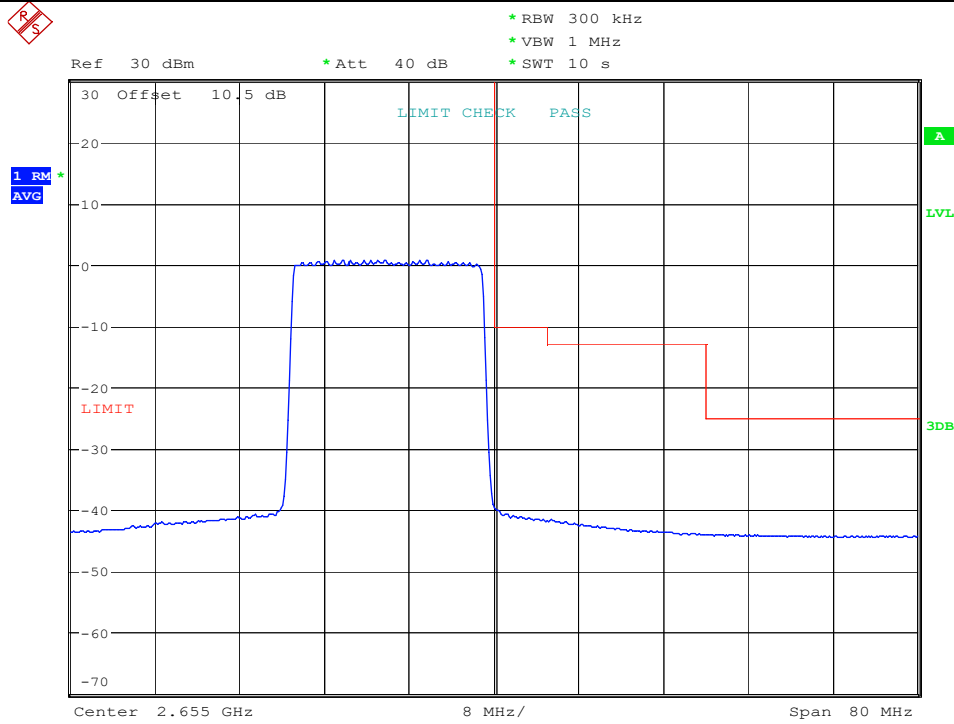

Date: 19.APR.2023 09:25:08

Band 41

5M-QPSK-Bandedge-Low

5M-16QAM-Bandedge-Low

15M-QPSK-Bandedge-High

Date: 19.APR.2023 10:13:33

15M-16QAM-Bandedge-High

Date: 19.APR.2023 10:14:21

20M-QPSK-Bandedge-High

Date: 19.APR.2023 10:23:41

20M-16QAM-Bandedge-High

Date: 19.APR.2023 10:24:47