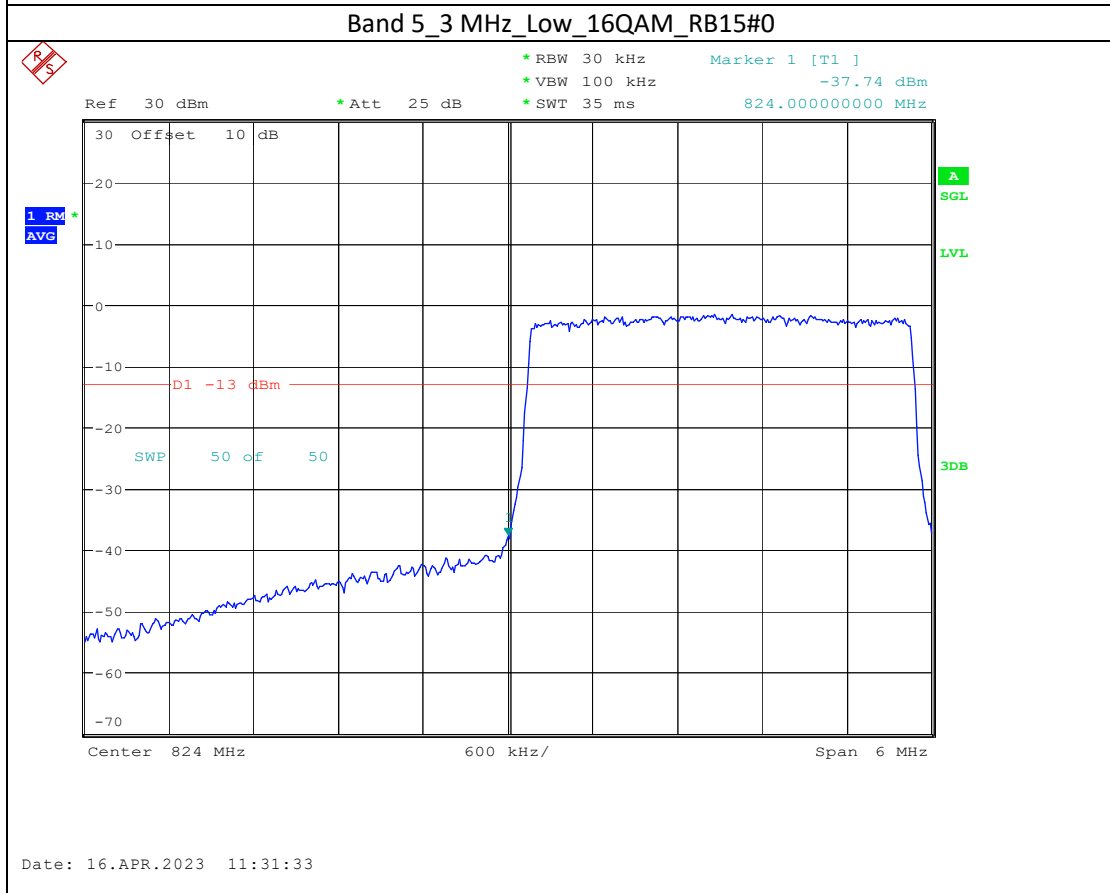

Band 4_15 MHz_High_16QAM_RB75#0

Band 66_5 MHz_High_QPSK_RB25#0

Band 66_5 MHz_High_16QAM_RB25#0

Band 17_5 MHz_High_QPSK_RB25#0

Band 17_5 MHz_High_16QAM_RB25#0

Band7

5M-QPSK-Bandedge-Low

5M-16QAM-Bandedge-Low

20M-QPSK-Bandedge-High

20M-16QAM-Bandedge-High

Band 38

5M-QPSK-Bandedge-Low

5M-16QAM-Bandedge-Low

5M-QPSK-Bandedge-High

Date: 19.APR.2023 09:24:23

5M-16QAM-Bandedge-High

Date: 19.APR.2023 09:25:08

Band 41

5M-QPSK-Bandedge-Low

5M-16QAM-Bandedge-Low

15M-QPSK-Bandedge-High

Date: 19.APR.2023 10:13:33

15M-16QAM-Bandedge-High

Date: 19.APR.2023 10:14:21