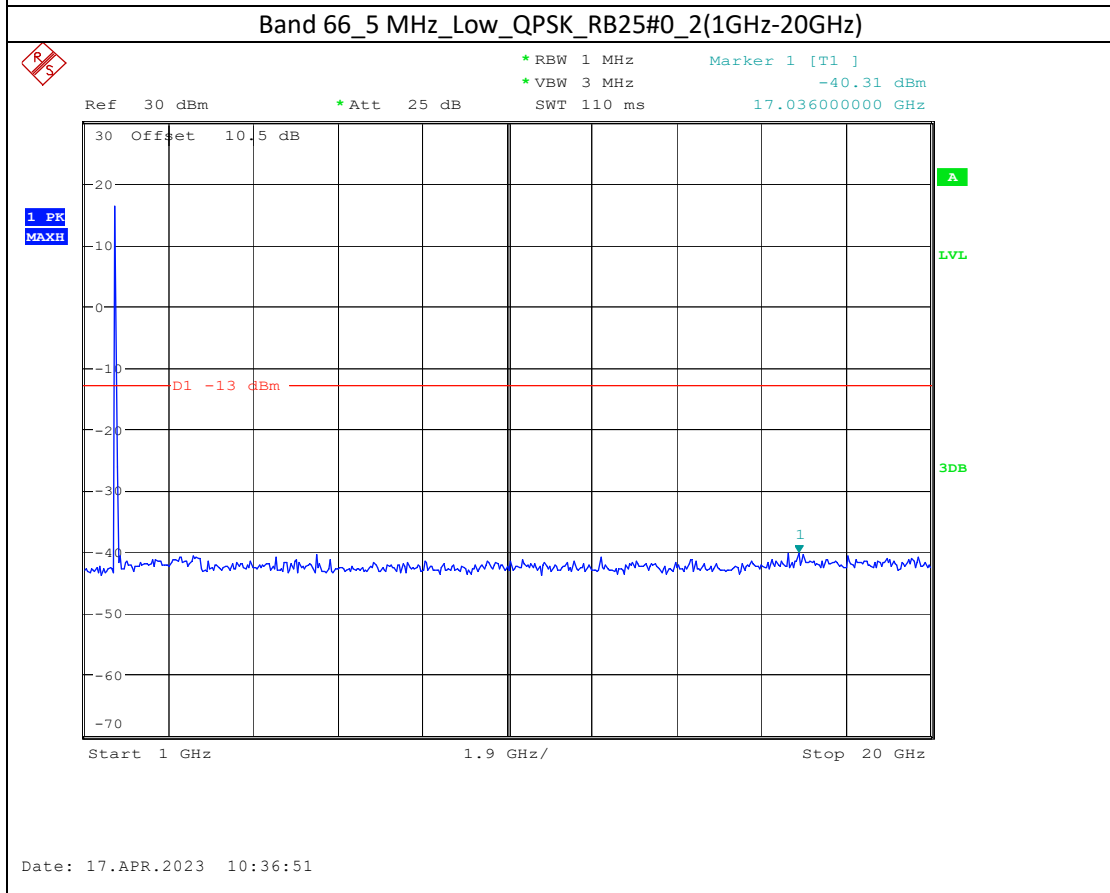

Band 2_10 MHz_High_QPSK_RB50#0_1(30MHz-1GHz)

Band 2_10 MHz_High_QPSK_RB50#0_2(1GHz-20GHz)

Band 66_1.4 MHz_Middle_QPSK_RB6#0_1(30MHz-1GHz)

Band 66_1.4 MHz_Middle_QPSK_RB6#0_2(1GHz-20GHz)

Band 66_20 MHz_Low_QPSK_RB100#0_1(30MHz-1GHz)

Date: 17.APR.2023 10:44:37

Band 66_20 MHz_Low_QPSK_RB100#0_2(1GHz-20GHz)

Date: 17.APR.2023 10:44:47

Band 5_1.4 MHz_High_QPSK_RB6#0_1(30MHz-1GHz)

Band 5_1.4 MHz_High_QPSK_RB6#0_2(1GHz-10GHz)

Band 17_10 MHz_High_QPSK_RB50#0_1(30MHz-1GHz)

Band 17_10 MHz_High_QPSK_RB50#0_2(1GHz-10GHz)