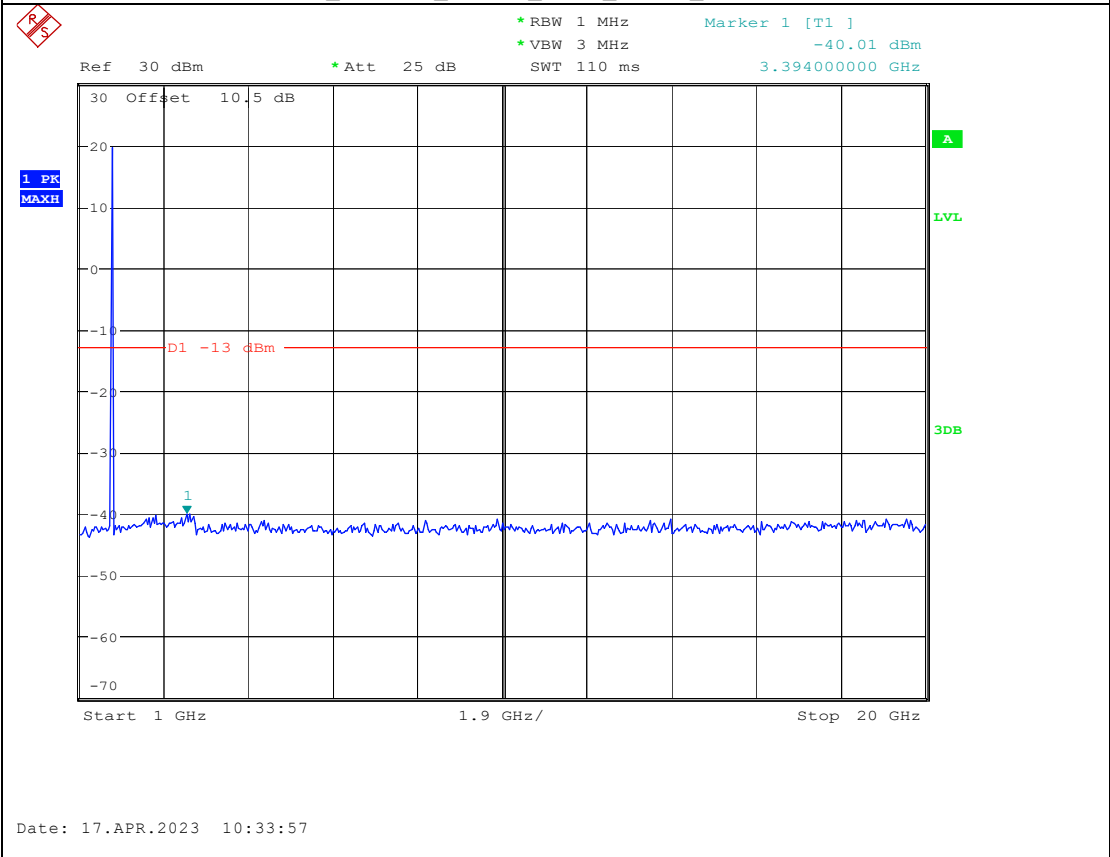

Band 2_10 MHz_High_QPSK_RB50#0_1(30MHz-1GHz)

Band 2_10 MHz_High_QPSK_RB50#0_2(1GHz-20GHz)

Band 66_1.4 MHz_Middle_QPSK_RB6#0_1(30MHz-1GHz)

Band 66_1.4 MHz_Middle_QPSK_RB6#0_2(1GHz-20GHz)

Band 66_20 MHz_Low_QPSK_RB100#0_1(30MHz-1GHz)

Date: 17.APR.2023 10:44:37

Band 66_20 MHz_Low_QPSK_RB100#0_2(1GHz-20GHz)

Date: 17.APR.2023 10:44:47

Band 5_1.4 MHz_High_QPSK_RB6#0_1(30MHz-1GHz)

Band 5_1.4 MHz_High_QPSK_RB6#0_2(1GHz-10GHz)

Band 17_10 MHz_High_QPSK_RB50#0_1(30MHz-1GHz)

Band 17_10 MHz_High_QPSK_RB50#0_2(1GHz-10GHz)