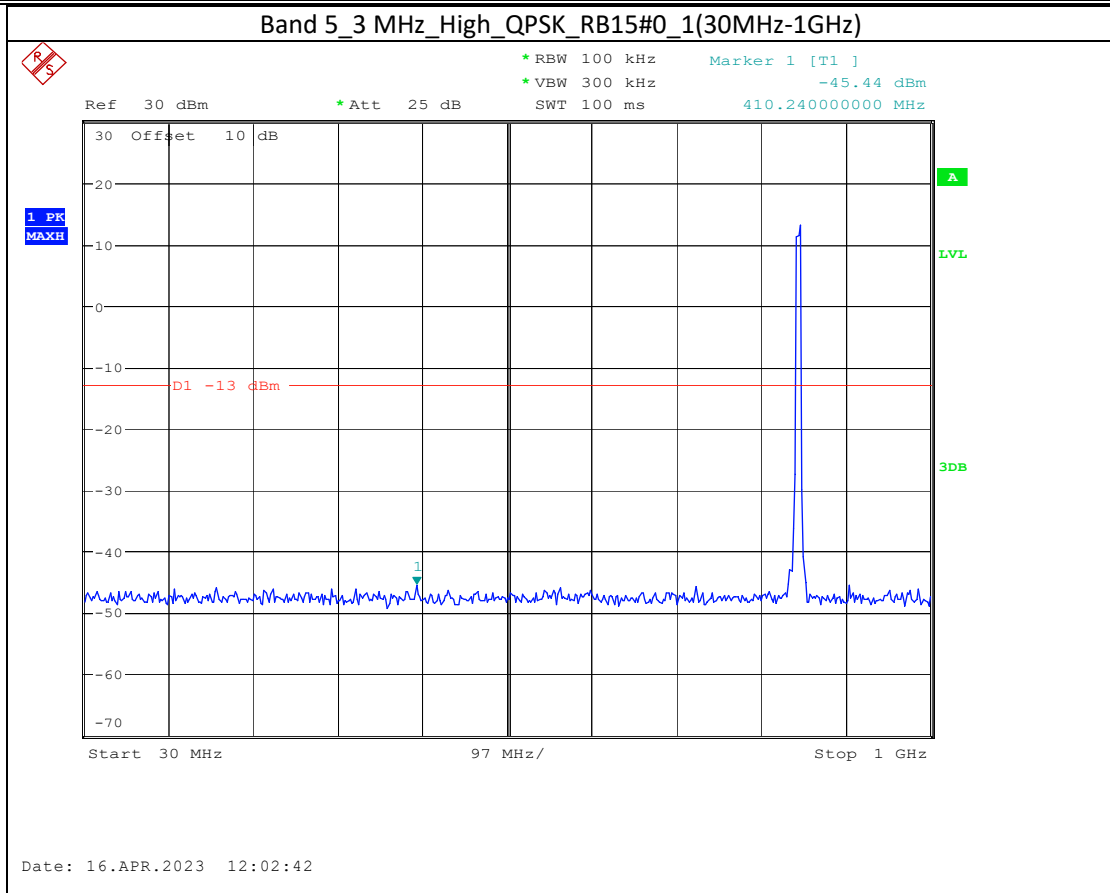

Date: 17.APR.2023 10:44:37

Band 66_20 MHz_Low_QPSK_RB100#0_2(1GHz-20GHz)

Date: 17.APR.2023 10:44:47

Band 5_1.4 MHz_High_QPSK_RB6#0_1(30MHz-1GHz)

Band 5_1.4 MHz_High_QPSK_RB6#0_2(1GHz-10GHz)

Band 17_10 MHz_High_QPSK_RB50#0_1(30MHz-1GHz)

Band 17_10 MHz_High_QPSK_RB50#0_2(1GHz-10GHz)