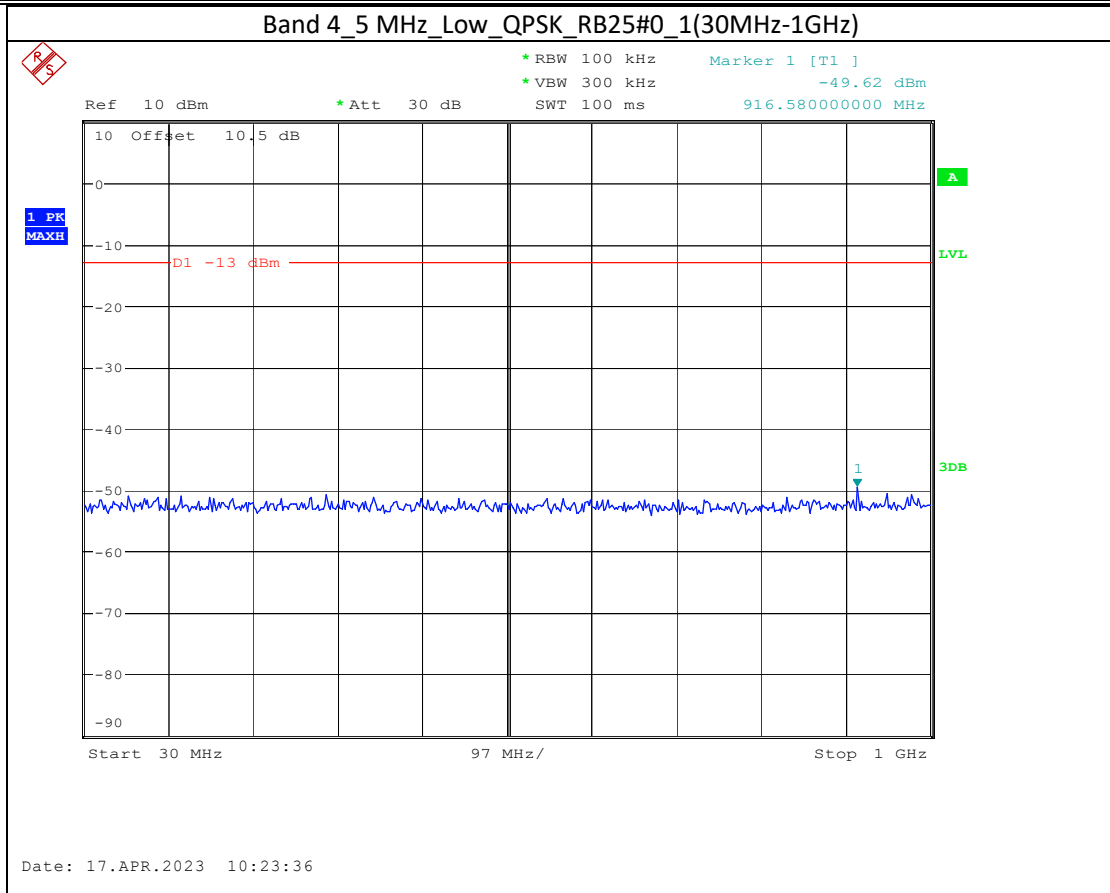

Band 2_10 MHz_High_QPSK_RB50#0_1(30MHz-1GHz)

Band 2_10 MHz_High_QPSK_RB50#0_2(1GHz-20GHz)

Band 66_1.4 MHz_Middle_QPSK_RB6#0_1(30MHz-1GHz)

Band 66_1.4 MHz_Middle_QPSK_RB6#0_2(1GHz-20GHz)

Band 66_20 MHz_Low_QPSK_RB100#0_1(30MHz-1GHz)

Date: 17.APR.2023 10:44:37

Band 66_20 MHz_Low_QPSK_RB100#0_2(1GHz-20GHz)

Date: 17.APR.2023 10:44:47

Band 5_1.4 MHz_High_QPSK_RB6#0_1(30MHz-1GHz)

Band 5_1.4 MHz_High_QPSK_RB6#0_2(1GHz-10GHz)

Band 17_10 MHz_High_QPSK_RB50#0_1(30MHz-1GHz)

Band 17_10 MHz_High_QPSK_RB50#0_2(1GHz-10GHz)