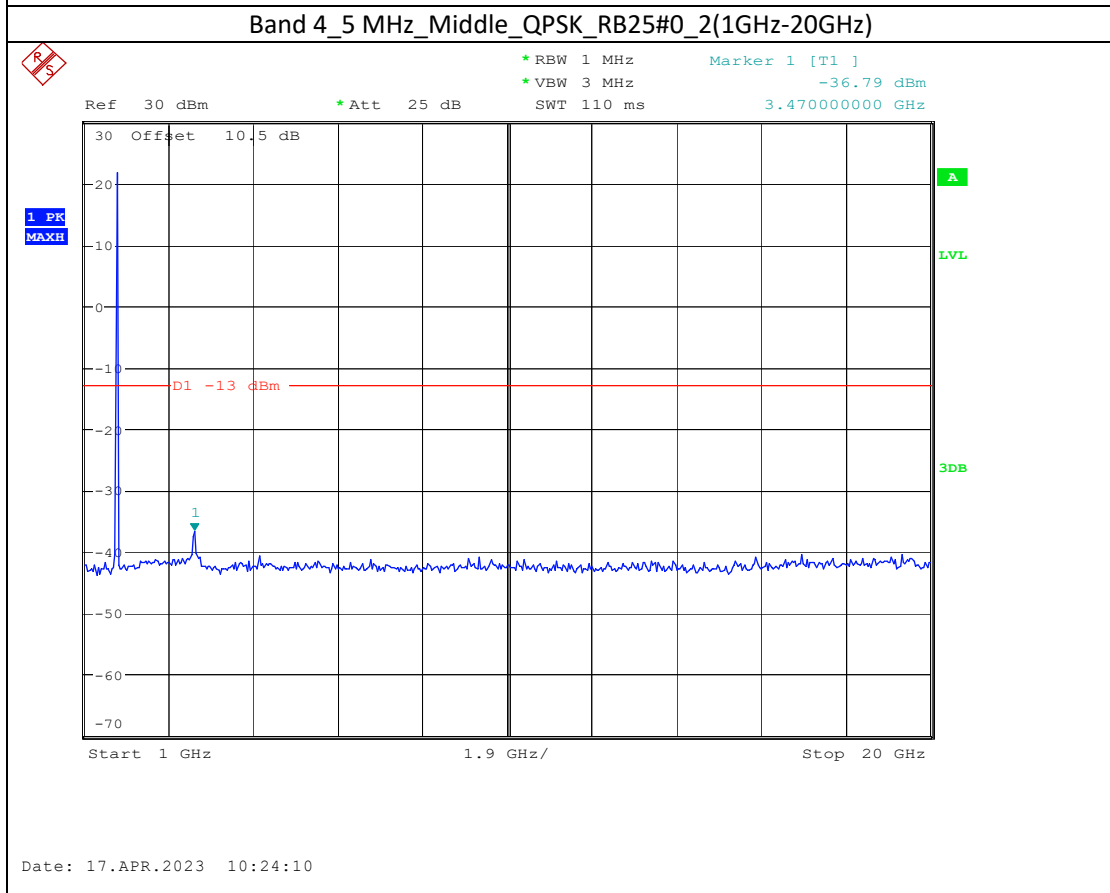

Band 2_10 MHz_High_QPSK_RB50#0_1(30MHz-1GHz)

Band 2_10 MHz_High_QPSK_RB50#0_2(1GHz-20GHz)

Band 66_1.4 MHz_Middle_QPSK_RB6#0_1(30MHz-1GHz)

Band 66_1.4 MHz_Middle_QPSK_RB6#0_2(1GHz-20GHz)

Band 66_20 MHz_Low_QPSK_RB100#0_1(30MHz-1GHz)

Date: 17.APR.2023 10:44:37

Band 66_20 MHz_Low_QPSK_RB100#0_2(1GHz-20GHz)

Date: 17.APR.2023 10:44:47

Band 5_1.4 MHz_High_QPSK_RB6#0_1(30MHz-1GHz)

Band 5_1.4 MHz_High_QPSK_RB6#0_2(1GHz-10GHz)

Band 17_10 MHz_High_QPSK_RB50#0_1(30MHz-1GHz)