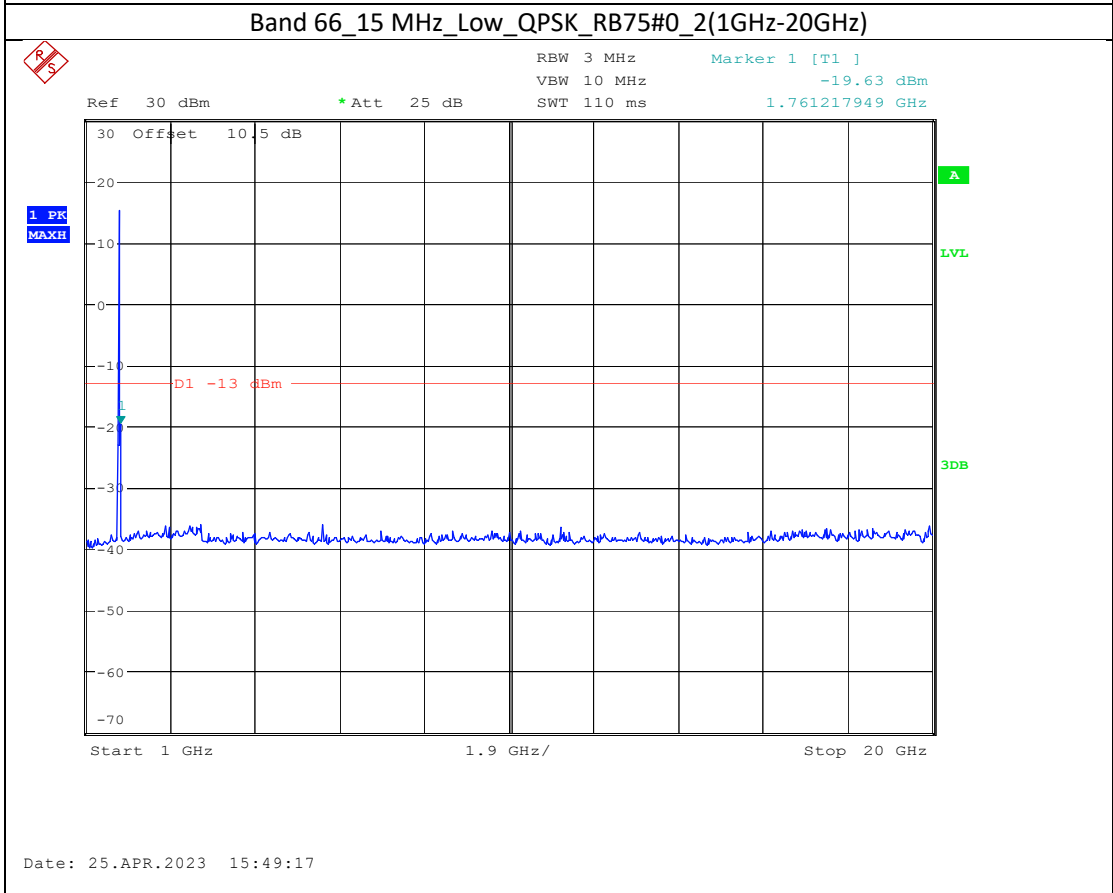

Band 2_10 MHz_High_QPSK_RB50#0_1(30MHz-1GHz)

Band 2_10 MHz_High_QPSK_RB50#0_2(1GHz-20GHz)

Band 66_1.4 MHz_Middle_QPSK_RB6#0_1(30MHz-1GHz)

Band 66_1.4 MHz_Middle_QPSK_RB6#0_2(1GHz-20GHz)

Band 66_20 MHz_Low_QPSK_RB100#0_1(30MHz-1GHz)

Date: 17.APR.2023 10:44:37

Band 66_20 MHz_Low_QPSK_RB100#0_2(1GHz-20GHz)

Date: 17.APR.2023 10:44:47

Band 5_1.4 MHz_High_QPSK_RB6#0_1(30MHz-1GHz)

Band 5_1.4 MHz_High_QPSK_RB6#0_2(1GHz-10GHz)

Band 17_10 MHz_High_QPSK_RB50#0_1(30MHz-1GHz)

Band 17_10 MHz_High_QPSK_RB50#0_2(1GHz-10GHz)