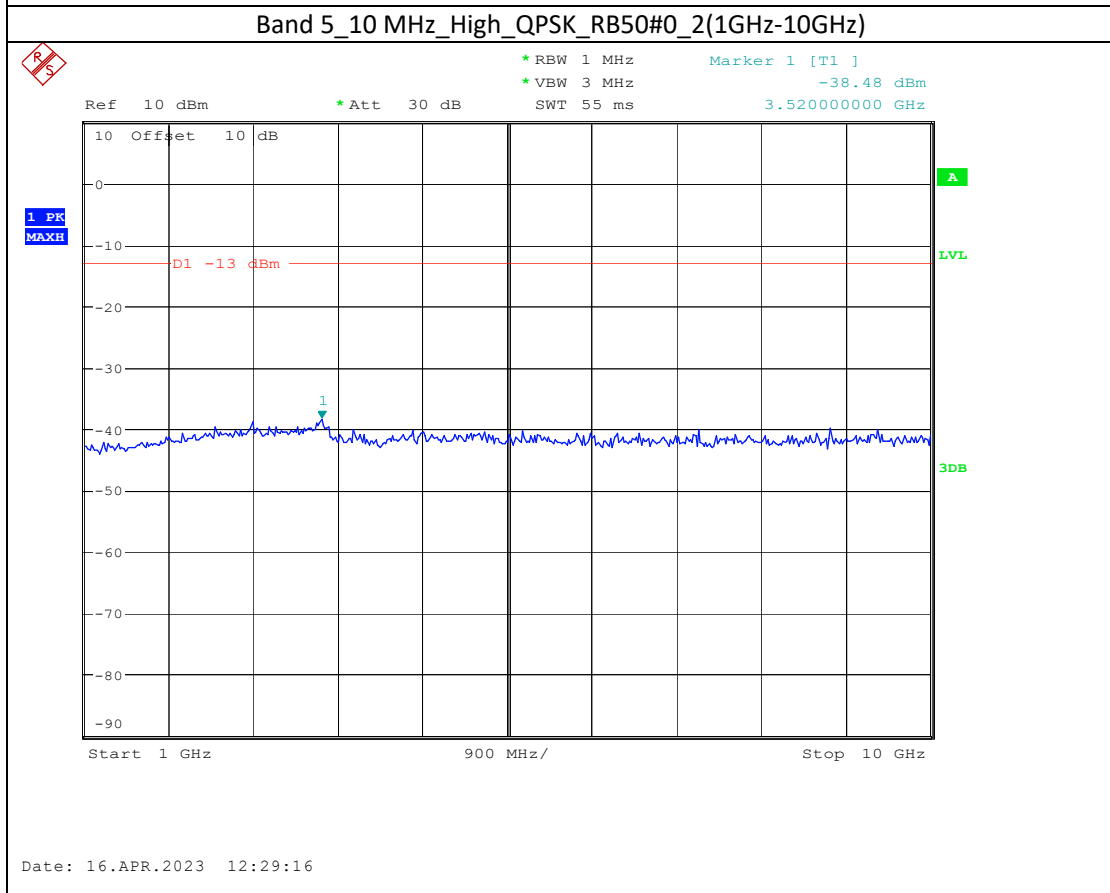

Date: 17.APR.2023 10:44:37

Band 66_20 MHz_Low_QPSK_RB100#0_2(1GHz-20GHz)

Date: 17.APR.2023 10:44:47

Band 5_1.4 MHz_High_QPSK_RB6#0_1(30MHz-1GHz)

Band 5_1.4 MHz_High_QPSK_RB6#0_2(1GHz-10GHz)

Band 17_10 MHz_High_QPSK_RB50#0_1(30MHz-1GHz)

Band 17_10 MHz_High_QPSK_RB50#0_2(1GHz-10GHz)