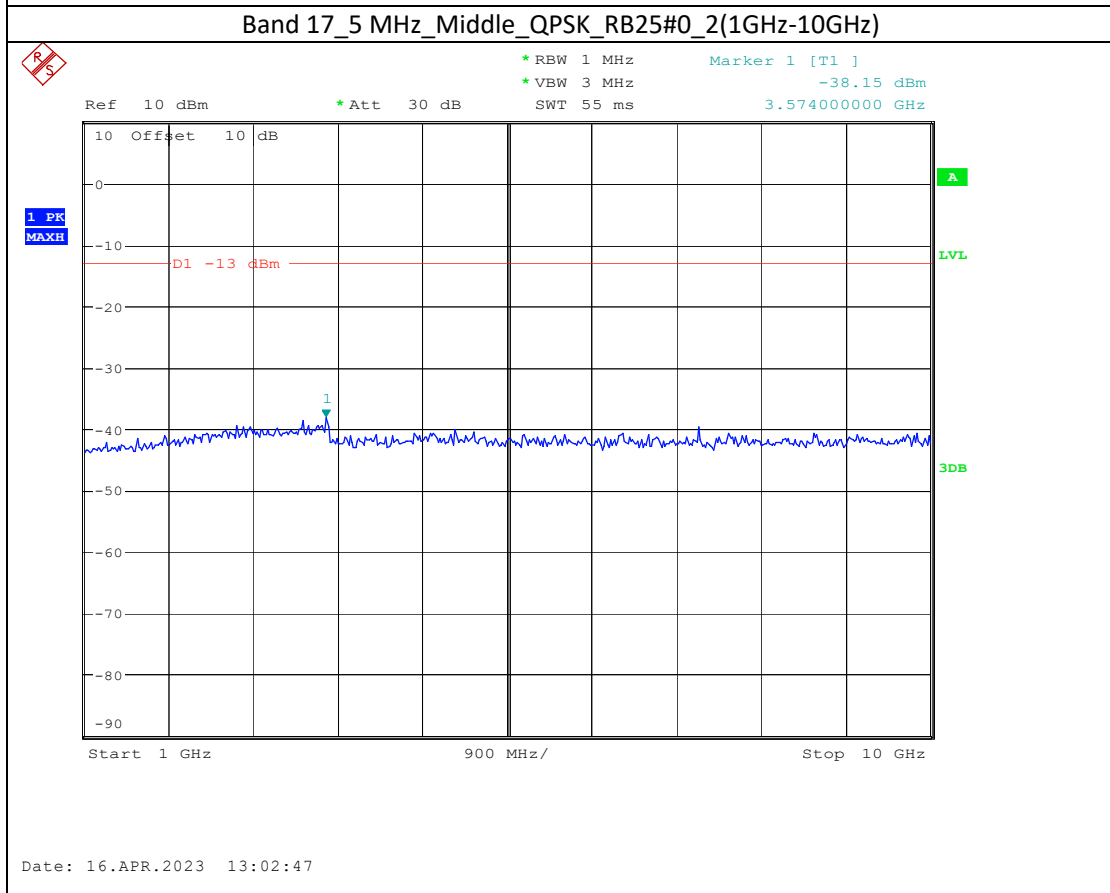

Date: 17.APR.2023 10:44:37

Band 66_20 MHz_Low_QPSK_RB100#0_2(1GHz-20GHz)

Date: 17.APR.2023 10:44:47

Band 5_1.4 MHz_High_QPSK_RB6#0_1(30MHz-1GHz)

Band 5_1.4 MHz_High_QPSK_RB6#0_2(1GHz-10GHz)

Band 17_10 MHz_High_QPSK_RB50#0_1(30MHz-1GHz)

Band 17_10 MHz_High_QPSK_RB50#0_2(1GHz-10GHz)