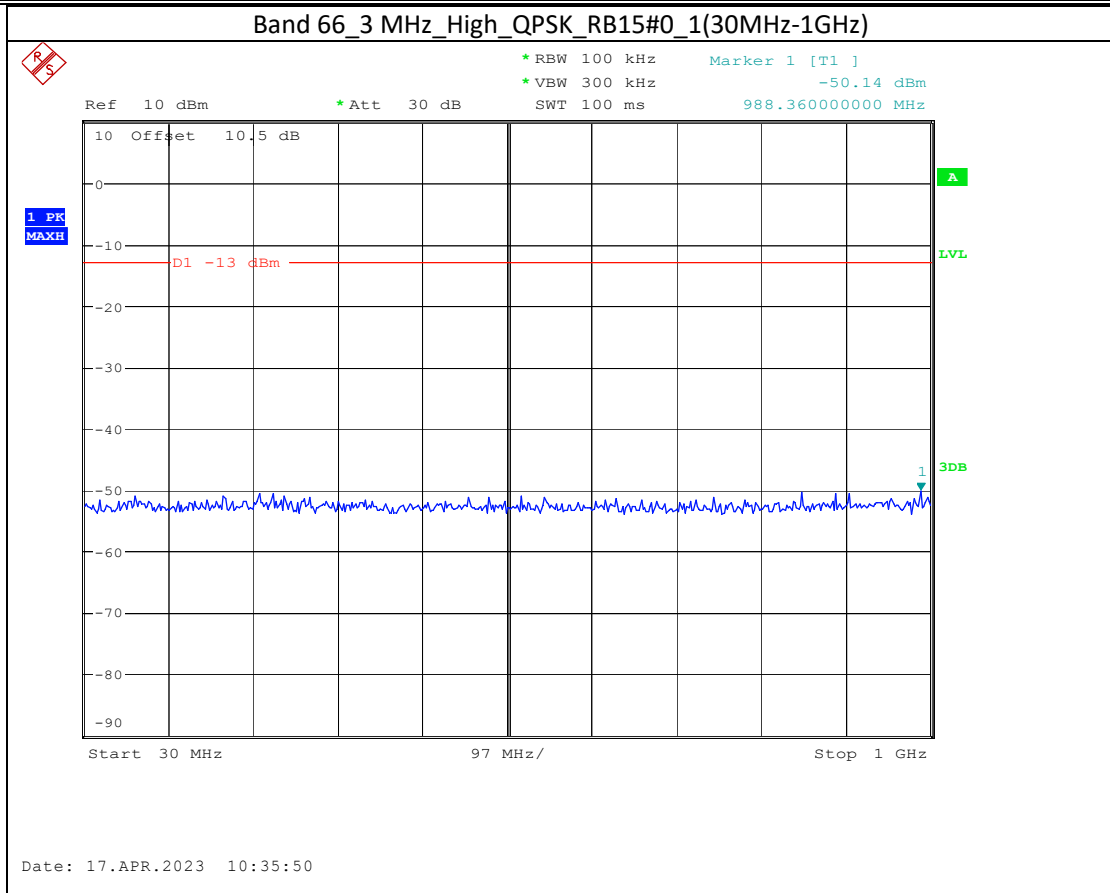

Band 2_10 MHz_High_QPSK_RB50#0_1(30MHz-1GHz)

Band 2_10 MHz_High_QPSK_RB50#0_2(1GHz-20GHz)

Band 66_1.4 MHz_Middle_QPSK_RB6#0_1(30MHz-1GHz)

Band 66_1.4 MHz_Middle_QPSK_RB6#0_2(1GHz-20GHz)

Band 66_20 MHz_Low_QPSK_RB100#0_1(30MHz-1GHz)

Date: 17.APR.2023 10:44:37

Band 66_20 MHz_Low_QPSK_RB100#0_2(1GHz-20GHz)

Date: 17.APR.2023 10:44:47

Band 5_1.4 MHz_High_QPSK_RB6#0_1(30MHz-1GHz)

Band 5_1.4 MHz_High_QPSK_RB6#0_2(1GHz-10GHz)

Band 17_10 MHz_High_QPSK_RB50#0_1(30MHz-1GHz)

Band 17_10 MHz_High_QPSK_RB50#0_2(1GHz-10GHz)