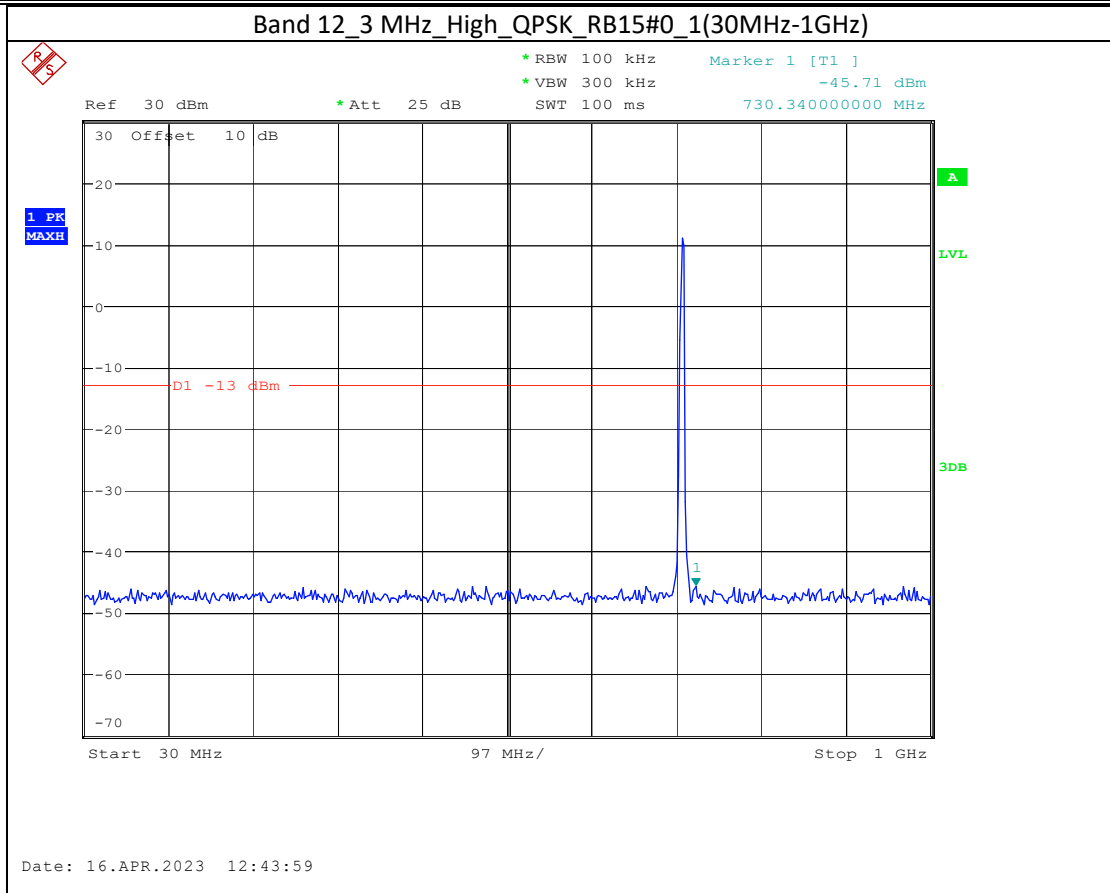

Date: 17.APR.2023 10:44:37

Band 66_20 MHz_Low_QPSK_RB100#0_2(1GHz-20GHz)

Date: 17.APR.2023 10:44:47

Band 5_1.4 MHz_High_QPSK_RB6#0_1(30MHz-1GHz)

Band 5_1.4 MHz_High_QPSK_RB6#0_2(1GHz-10GHz)

Band 17_10 MHz_High_QPSK_RB50#0_1(30MHz-1GHz)

Band 17_10 MHz_High_QPSK_RB50#0_2(1GHz-10GHz)