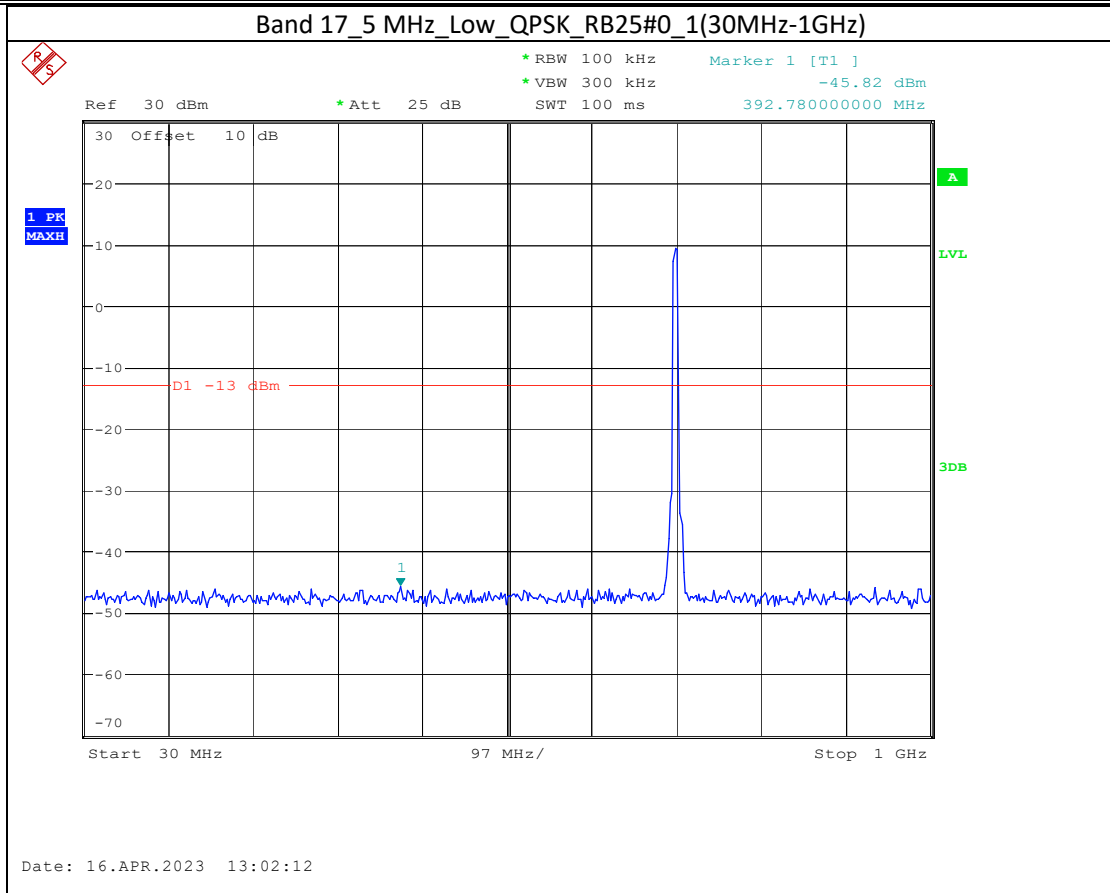

Date: 17.APR.2023 10:44:37

Band 66_20 MHz_Low_QPSK_RB100#0_2(1GHz-20GHz)

Date: 17.APR.2023 10:44:47

Band 5_1.4 MHz_High_QPSK_RB6#0_1(30MHz-1GHz)

Band 5_1.4 MHz_High_QPSK_RB6#0_2(1GHz-10GHz)

Band 17_10 MHz_High_QPSK_RB50#0_1(30MHz-1GHz)

Band 17_10 MHz_High_QPSK_RB50#0_2(1GHz-10GHz)