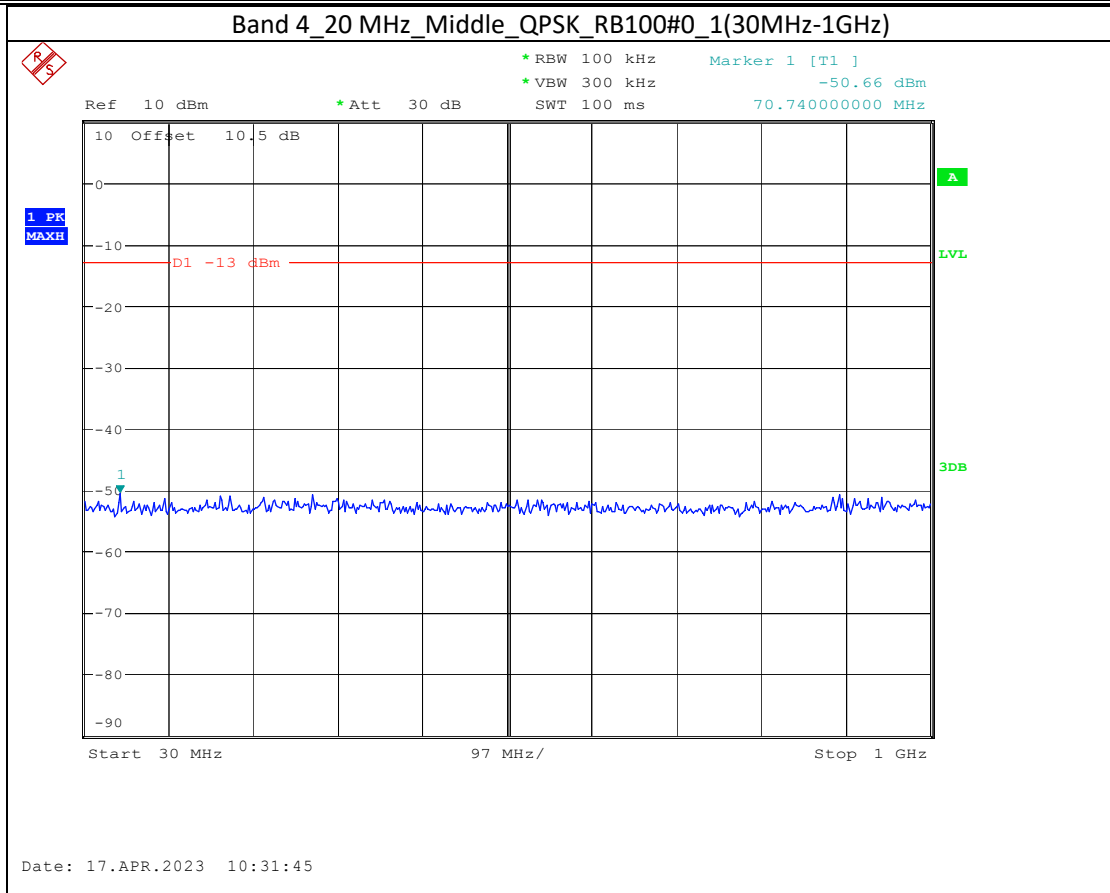

Band 2_10 MHz_High_QPSK_RB50#0_1(30MHz-1GHz)

Band 2_10 MHz_High_QPSK_RB50#0_2(1GHz-20GHz)

Band 66_1.4 MHz_Middle_QPSK_RB6#0_1(30MHz-1GHz)

Band 66_1.4 MHz_Middle_QPSK_RB6#0_2(1GHz-20GHz)

Band 66_20 MHz_Low_QPSK_RB100#0_1(30MHz-1GHz)

Date: 17.APR.2023 10:44:37

Band 66_20 MHz_Low_QPSK_RB100#0_2(1GHz-20GHz)

Date: 17.APR.2023 10:44:47

Band 5_1.4 MHz_High_QPSK_RB6#0_1(30MHz-1GHz)

Band 5_1.4 MHz_High_QPSK_RB6#0_2(1GHz-10GHz)

Band 17_10 MHz_High_QPSK_RB50#0_1(30MHz-1GHz)

Band 17_10 MHz_High_QPSK_RB50#0_2(1GHz-10GHz)