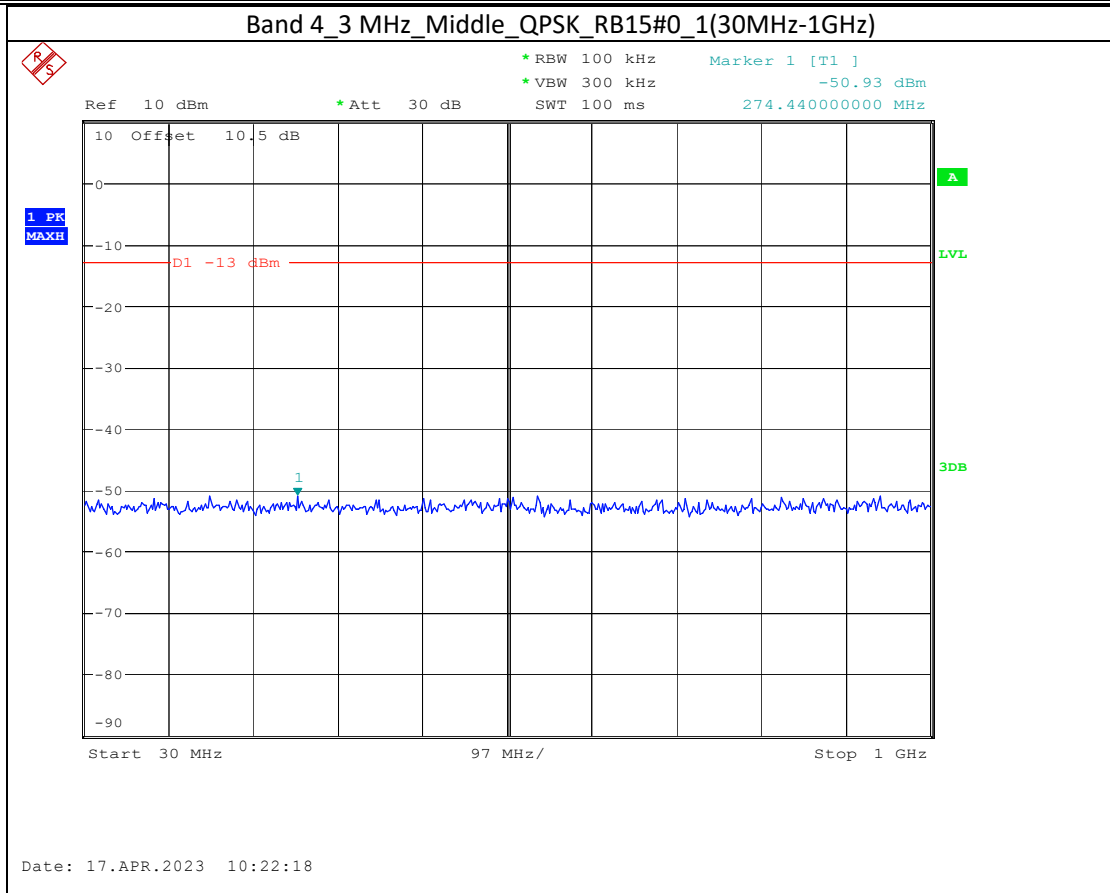

Band 2_10 MHz_High_QPSK_RB50#0_1(30MHz-1GHz)

Band 2_10 MHz_High_QPSK_RB50#0_2(1GHz-20GHz)

Band 66_1.4 MHz_Middle_QPSK_RB6#0_1(30MHz-1GHz)

Band 66_1.4 MHz_Middle_QPSK_RB6#0_2(1GHz-20GHz)

Band 66_20 MHz_Low_QPSK_RB100#0_1(30MHz-1GHz)

Date: 17.APR.2023 10:44:37

Band 66_20 MHz_Low_QPSK_RB100#0_2(1GHz-20GHz)

Date: 17.APR.2023 10:44:47

Band 5_1.4 MHz_High_QPSK_RB6#0_1(30MHz-1GHz)

Band 5_1.4 MHz_High_QPSK_RB6#0_2(1GHz-10GHz)

Band 17_10 MHz_High_QPSK_RB50#0_1(30MHz-1GHz)

Band 17_10 MHz_High_QPSK_RB50#0_2(1GHz-10GHz)