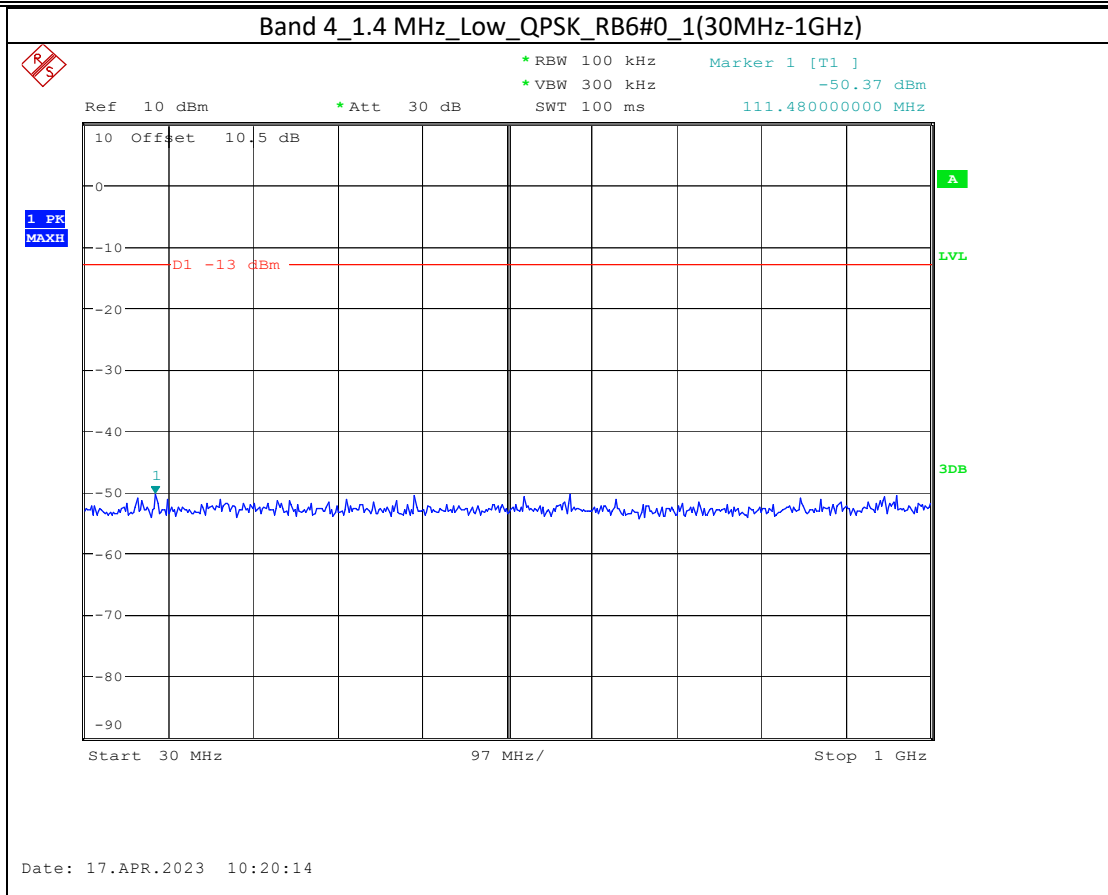

Band 2_10 MHz_High_QPSK_RB50#0_1(30MHz-1GHz)

Band 2_10 MHz_High_QPSK_RB50#0_2(1GHz-20GHz)

Band 66_1.4 MHz_Middle_QPSK_RB6#0_1(30MHz-1GHz)

Band 66_1.4 MHz_Middle_QPSK_RB6#0_2(1GHz-20GHz)

Band 66_20 MHz_Low_QPSK_RB100#0_1(30MHz-1GHz)

Date: 17.APR.2023 10:44:37

Band 66_20 MHz_Low_QPSK_RB100#0_2(1GHz-20GHz)

Date: 17.APR.2023 10:44:47

Band 5_1.4 MHz_High_QPSK_RB6#0_1(30MHz-1GHz)

Band 5_1.4 MHz_High_QPSK_RB6#0_2(1GHz-10GHz)

Band 17_10 MHz_High_QPSK_RB50#0_1(30MHz-1GHz)

Band 17_10 MHz_High_QPSK_RB50#0_2(1GHz-10GHz)