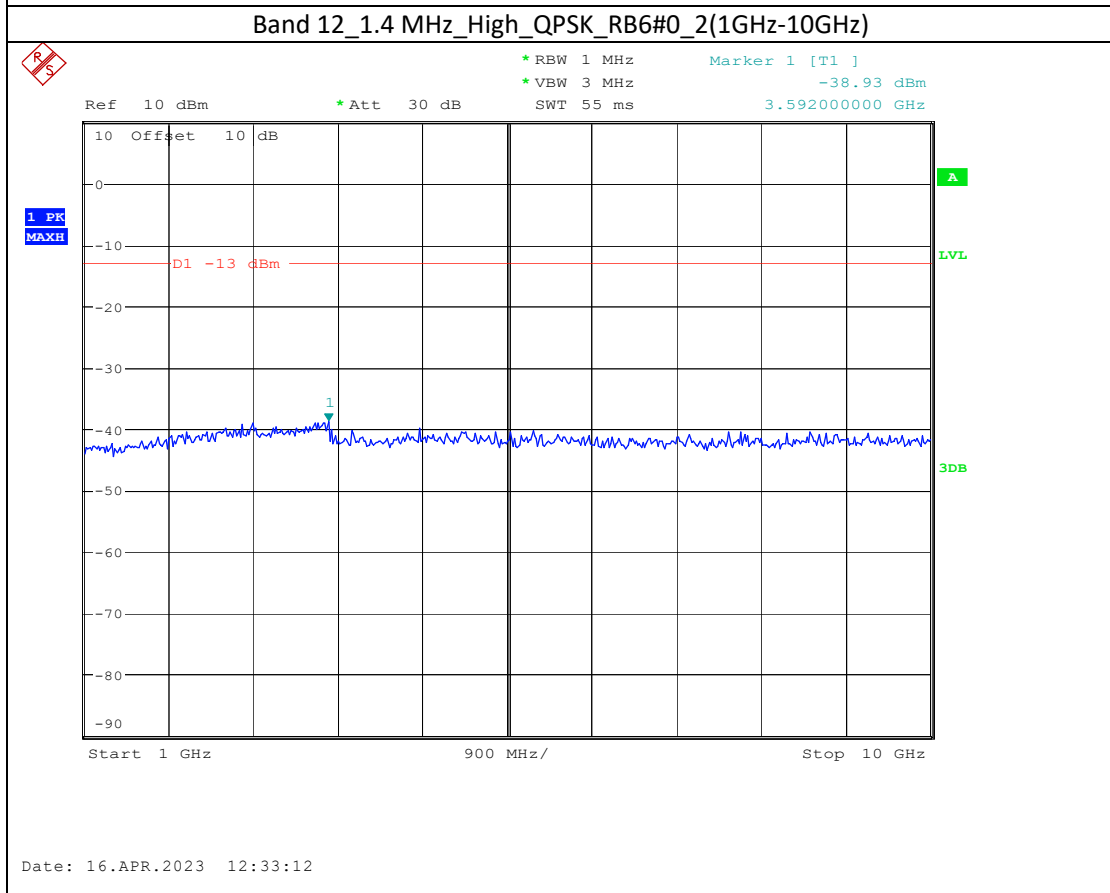

Date: 17.APR.2023 10:44:37

Band 66_20 MHz_Low_QPSK_RB100#0_2(1GHz-20GHz)

Date: 17.APR.2023 10:44:47

Band 5_1.4 MHz_High_QPSK_RB6#0_1(30MHz-1GHz)

Band 5_1.4 MHz_High_QPSK_RB6#0_2(1GHz-10GHz)

Band 17_10 MHz_High_QPSK_RB50#0_1(30MHz-1GHz)

Band 17_10 MHz_High_QPSK_RB50#0_2(1GHz-10GHz)