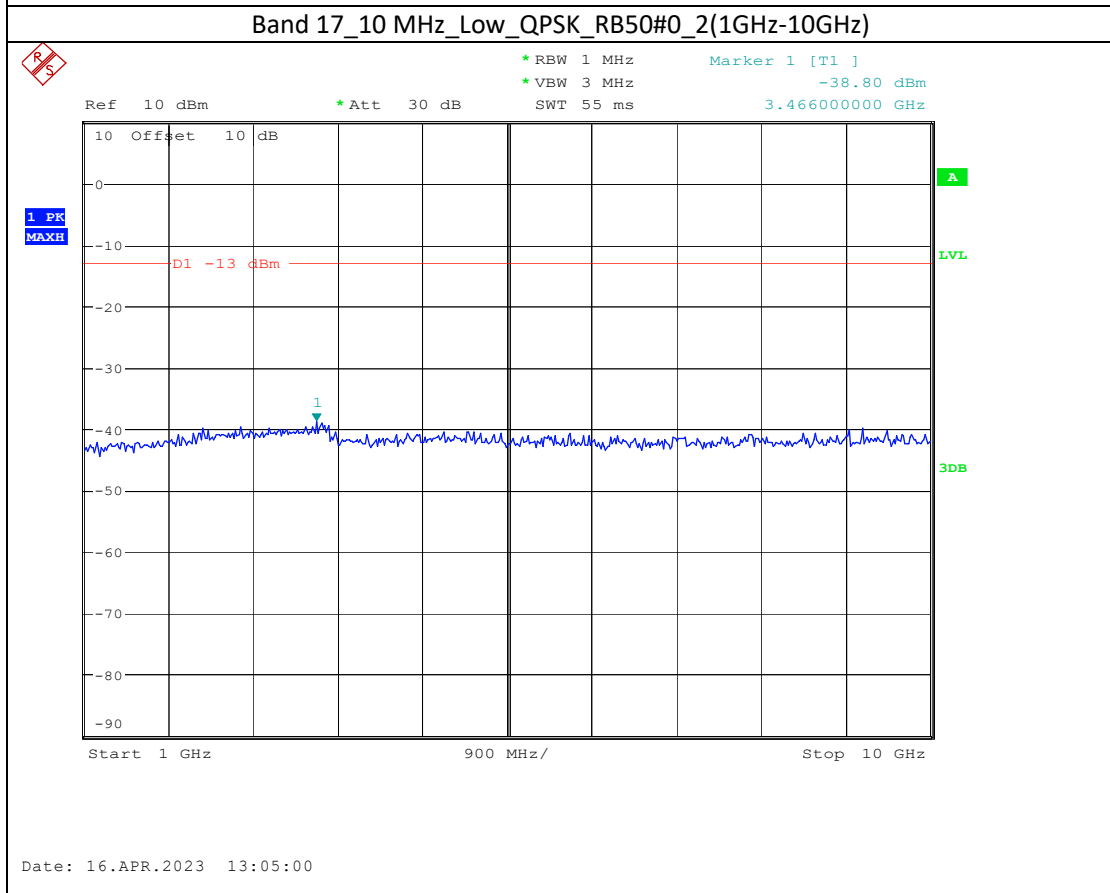

Date: 17.APR.2023 10:44:37

Band 66_20 MHz_Low_QPSK_RB100#0_2(1GHz-20GHz)

Date: 17.APR.2023 10:44:47

Band 5_1.4 MHz_High_QPSK_RB6#0_1(30MHz-1GHz)

Band 5_1.4 MHz_High_QPSK_RB6#0_2(1GHz-10GHz)

Band 17_10 MHz_High_QPSK_RB50#0_1(30MHz-1GHz)

Band 17_10 MHz_High_QPSK_RB50#0_2(1GHz-10GHz)