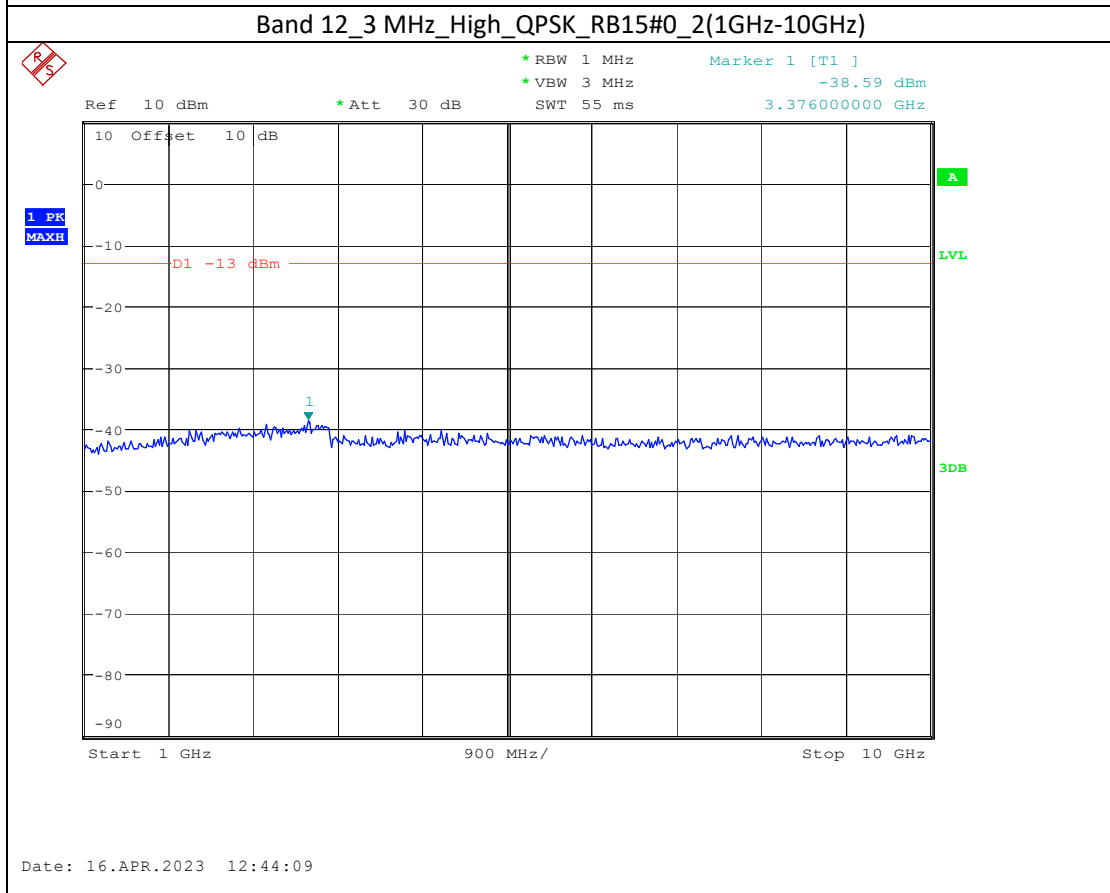

Date: 17.APR.2023 10:44:37

Band 66_20 MHz_Low_QPSK_RB100#0_2(1GHz-20GHz)

Date: 17.APR.2023 10:44:47

Band 5_1.4 MHz_High_QPSK_RB6#0_1(30MHz-1GHz)

Band 5_1.4 MHz_High_QPSK_RB6#0_2(1GHz-10GHz)

Band 17_10 MHz_High_QPSK_RB50#0_1(30MHz-1GHz)

Band 17_10 MHz_High_QPSK_RB50#0_2(1GHz-10GHz)