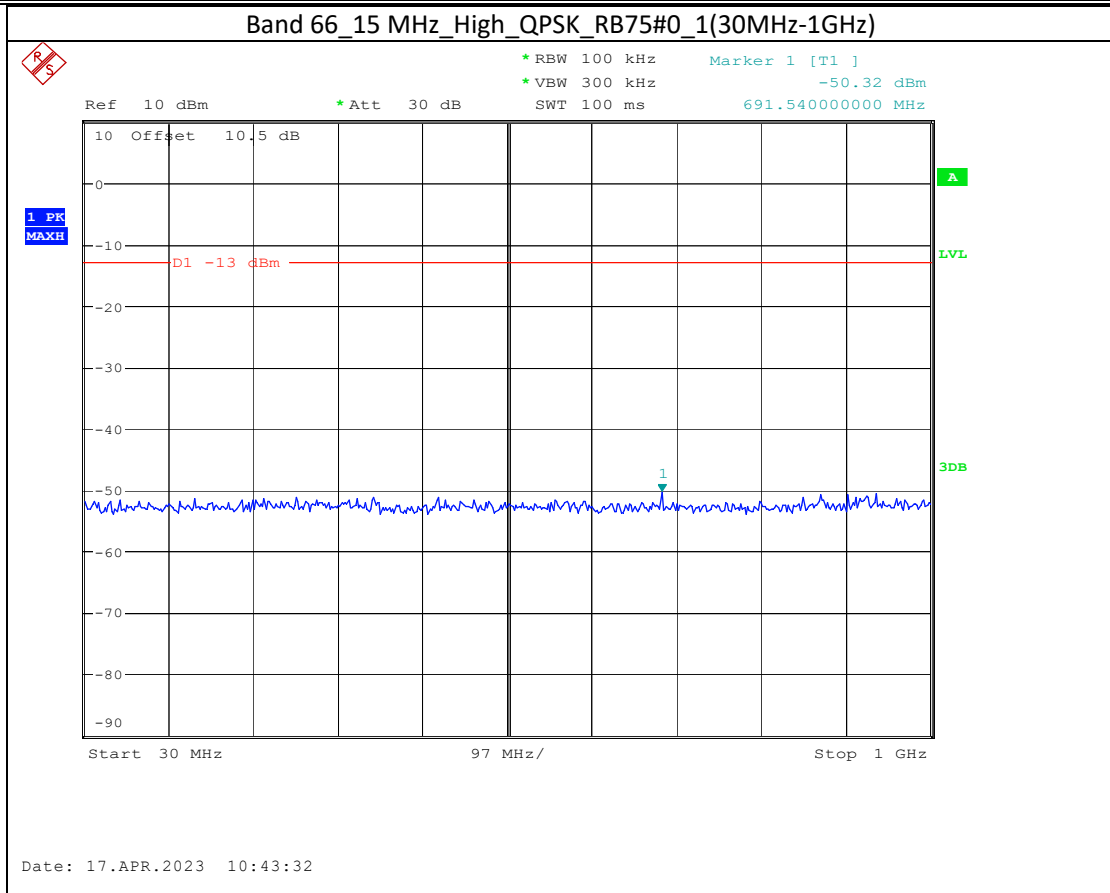

Band 2_10 MHz_High_QPSK_RB50#0_1(30MHz-1GHz)

Band 2_10 MHz_High_QPSK_RB50#0_2(1GHz-20GHz)

Band 66_1.4 MHz_Middle_QPSK_RB6#0_1(30MHz-1GHz)

Band 66_1.4 MHz_Middle_QPSK_RB6#0_2(1GHz-20GHz)

Band 66_20 MHz_Low_QPSK_RB100#0_1(30MHz-1GHz)

Date: 17.APR.2023 10:44:37

Band 66_20 MHz_Low_QPSK_RB100#0_2(1GHz-20GHz)

Date: 17.APR.2023 10:44:47

Band 5_1.4 MHz_High_QPSK_RB6#0_1(30MHz-1GHz)

Band 5_1.4 MHz_High_QPSK_RB6#0_2(1GHz-10GHz)

Band 17_10 MHz_High_QPSK_RB50#0_1(30MHz-1GHz)

Band 17_10 MHz_High_QPSK_RB50#0_2(1GHz-10GHz)