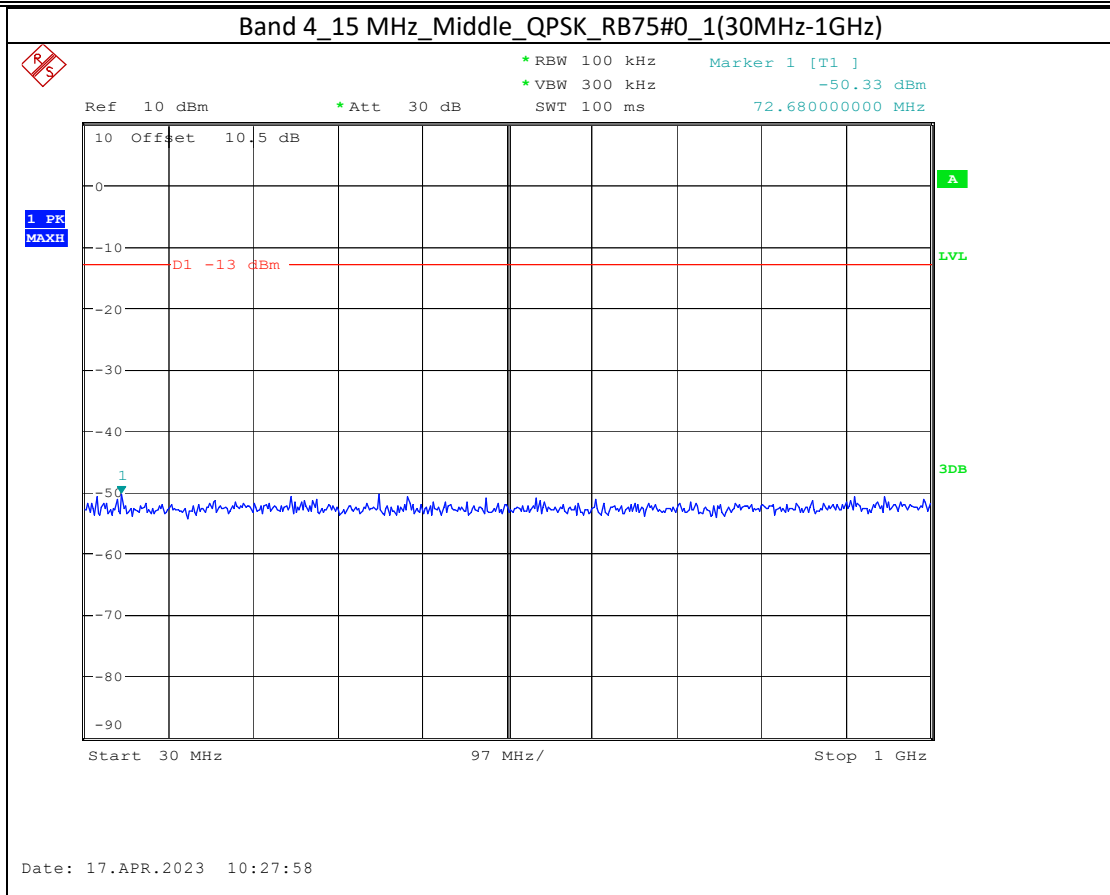

Band 2_10 MHz_High_QPSK_RB50#0_1(30MHz-1GHz)

Band 2_10 MHz_High_QPSK_RB50#0_2(1GHz-20GHz)

Band 66_1.4 MHz_Middle_QPSK_RB6#0_1(30MHz-1GHz)

Band 66_1.4 MHz_Middle_QPSK_RB6#0_2(1GHz-20GHz)

Band 66_20 MHz_Low_QPSK_RB100#0_1(30MHz-1GHz)

Date: 17.APR.2023 10:44:37

Band 66_20 MHz_Low_QPSK_RB100#0_2(1GHz-20GHz)

Date: 17.APR.2023 10:44:47

Band 5_1.4 MHz_High_QPSK_RB6#0_1(30MHz-1GHz)

Band 5_1.4 MHz_High_QPSK_RB6#0_2(1GHz-10GHz)

Band 17_10 MHz_High_QPSK_RB50#0_1(30MHz-1GHz)