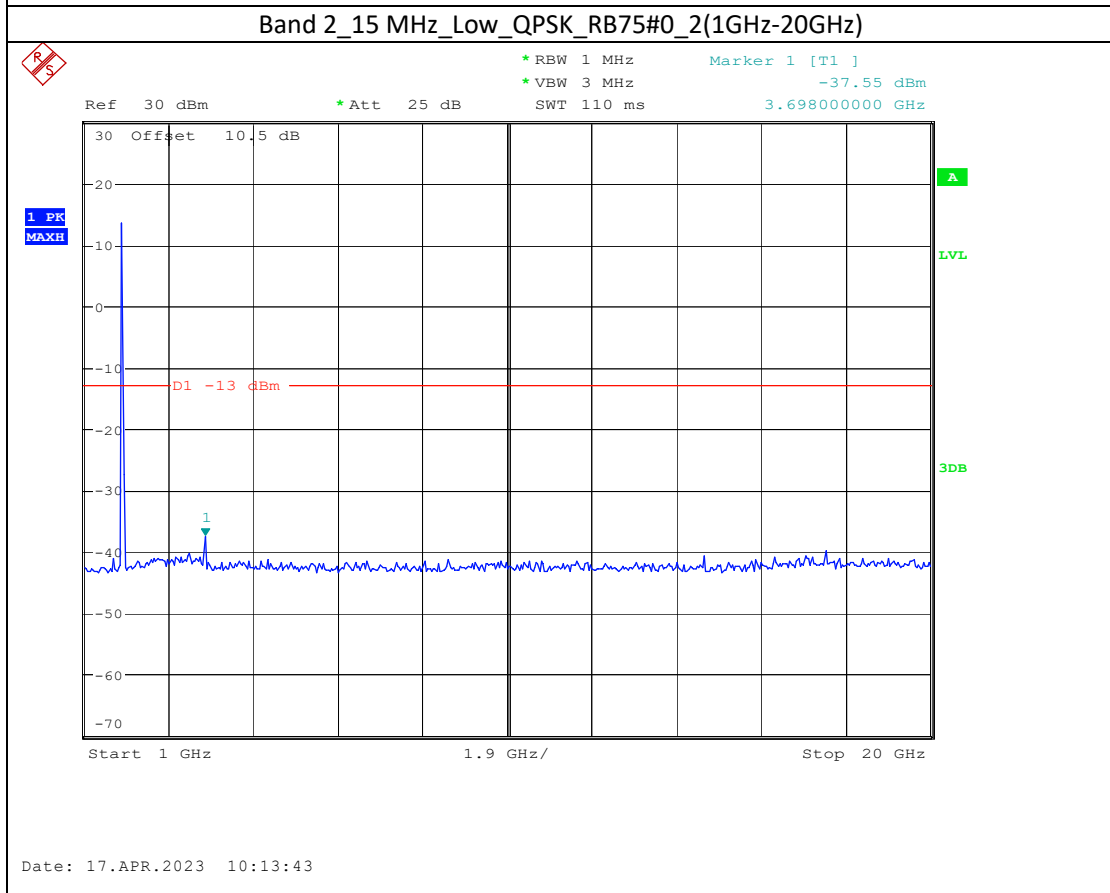

Band 2_10 MHz_High_QPSK_RB50#0_1(30MHz-1GHz)

Band 2_10 MHz_High_QPSK_RB50#0_2(1GHz-20GHz)

Band 66_1.4 MHz_Middle_QPSK_RB6#0_1(30MHz-1GHz)

Band 66_1.4 MHz_Middle_QPSK_RB6#0_2(1GHz-20GHz)

Band 66_20 MHz_Low_QPSK_RB100#0_1(30MHz-1GHz)

Date: 17.APR.2023 10:44:37

Band 66_20 MHz_Low_QPSK_RB100#0_2(1GHz-20GHz)

Date: 17.APR.2023 10:44:47

Band 5_1.4 MHz_High_QPSK_RB6#0_1(30MHz-1GHz)

Band 5_1.4 MHz_High_QPSK_RB6#0_2(1GHz-10GHz)

Band 17_10 MHz_High_QPSK_RB50#0_1(30MHz-1GHz)

Band 17_10 MHz_High_QPSK_RB50#0_2(1GHz-10GHz)