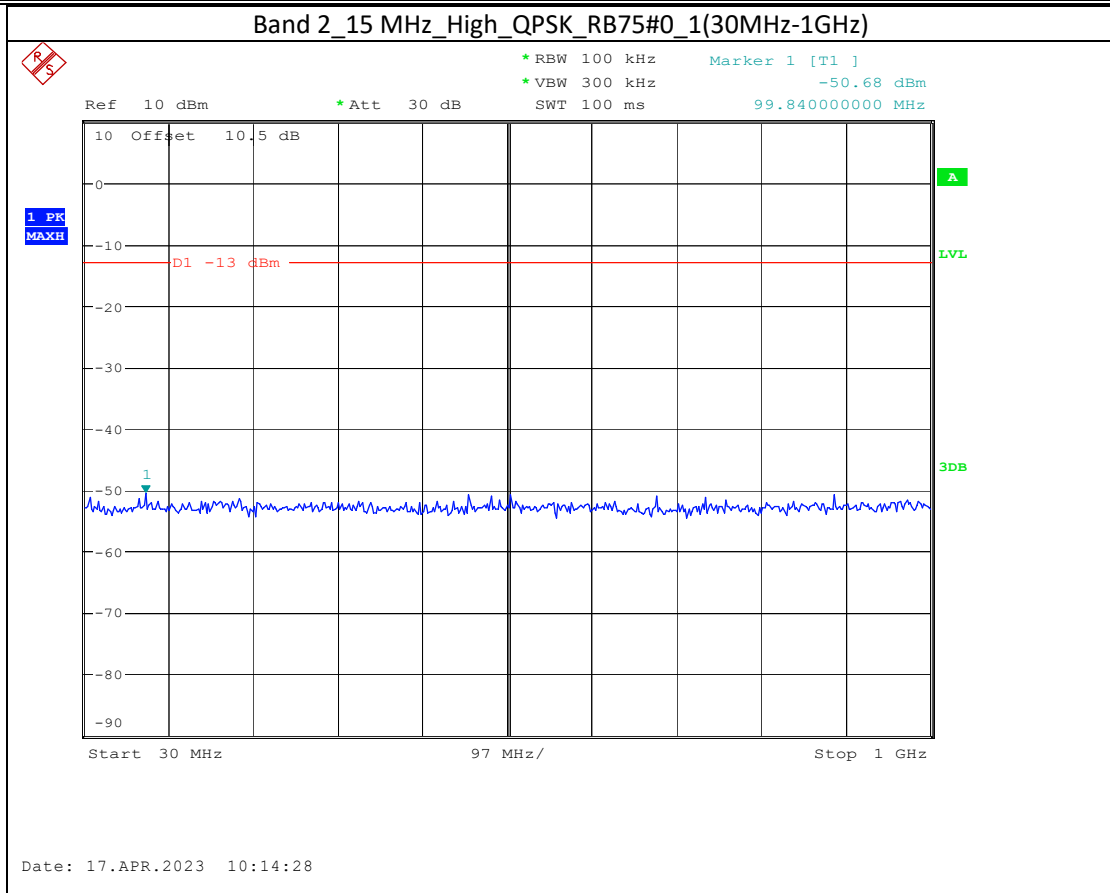

Band 2_10 MHz_High_QPSK_RB50#0_1(30MHz-1GHz)

Band 2_10 MHz_High_QPSK_RB50#0_2(1GHz-20GHz)

Band 66_1.4 MHz_Middle_QPSK_RB6#0_1(30MHz-1GHz)

Band 66_1.4 MHz_Middle_QPSK_RB6#0_2(1GHz-20GHz)

Band 66_20 MHz_Low_QPSK_RB100#0_1(30MHz-1GHz)

Date: 17.APR.2023 10:44:37

Band 66_20 MHz_Low_QPSK_RB100#0_2(1GHz-20GHz)

Date: 17.APR.2023 10:44:47

Band 5_1.4 MHz_High_QPSK_RB6#0_1(30MHz-1GHz)

Band 5_1.4 MHz_High_QPSK_RB6#0_2(1GHz-10GHz)

Band 17_10 MHz_High_QPSK_RB50#0_1(30MHz-1GHz)

Band 17_10 MHz_High_QPSK_RB50#0_2(1GHz-10GHz)