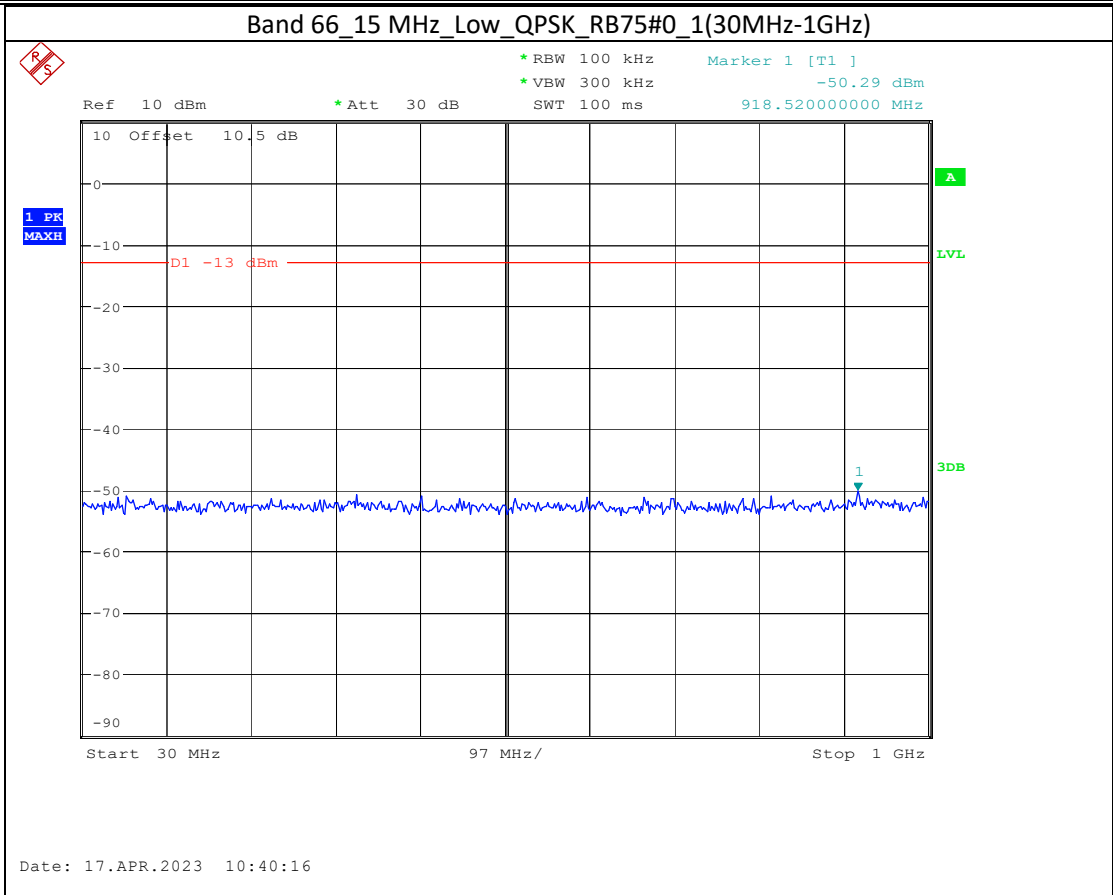

Band 2_10 MHz_High_QPSK_RB50#0_1(30MHz-1GHz)

Band 2_10 MHz_High_QPSK_RB50#0_2(1GHz-20GHz)

Band 66_1.4 MHz_Middle_QPSK_RB6#0_1(30MHz-1GHz)

Band 66_1.4 MHz_Middle_QPSK_RB6#0_2(1GHz-20GHz)

Band 66_20 MHz_Low_QPSK_RB100#0_1(30MHz-1GHz)

Date: 17.APR.2023 10:44:37

Band 66_20 MHz_Low_QPSK_RB100#0_2(1GHz-20GHz)

Date: 17.APR.2023 10:44:47

Band 5_1.4 MHz_High_QPSK_RB6#0_1(30MHz-1GHz)

Band 5_1.4 MHz_High_QPSK_RB6#0_2(1GHz-10GHz)

Band 17_10 MHz_High_QPSK_RB50#0_1(30MHz-1GHz)

Band 17_10 MHz_High_QPSK_RB50#0_2(1GHz-10GHz)