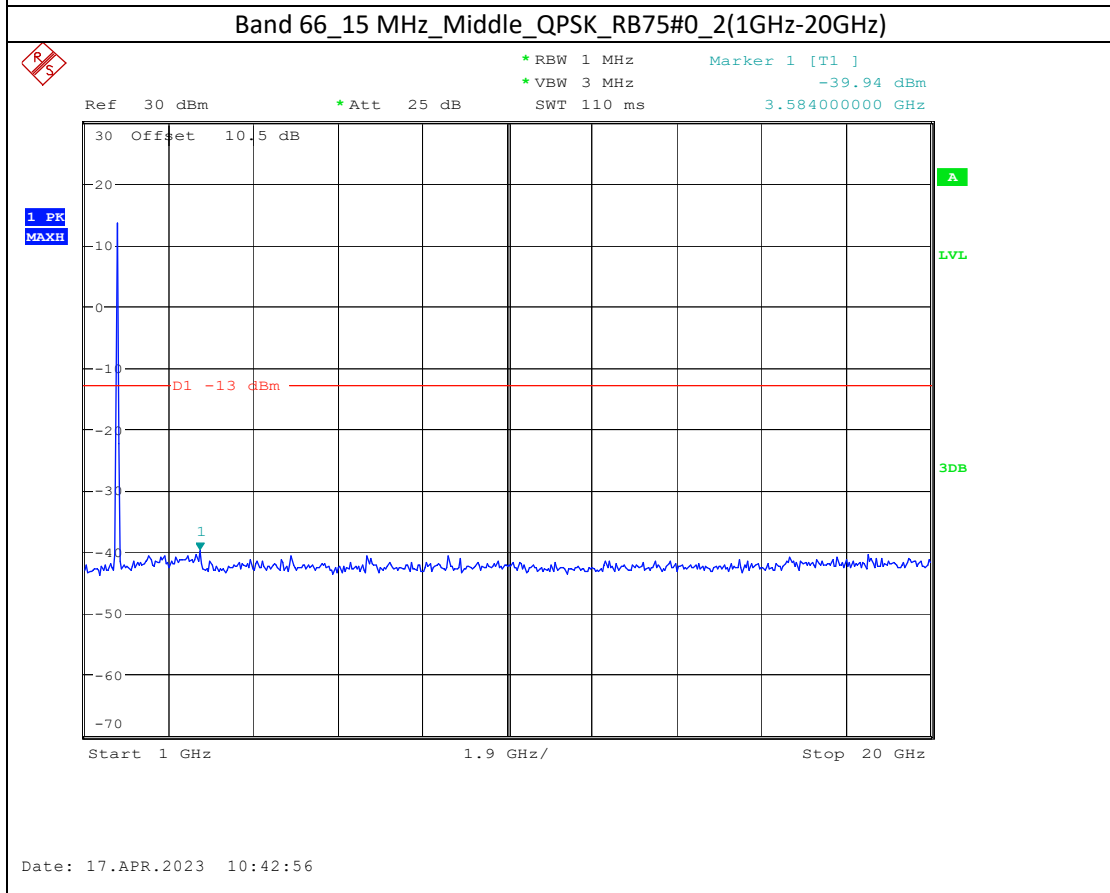

Band 2_10 MHz_High_QPSK_RB50#0_1(30MHz-1GHz)

Band 2_10 MHz_High_QPSK_RB50#0_2(1GHz-20GHz)

Band 66_1.4 MHz_Middle_QPSK_RB6#0_1(30MHz-1GHz)

Band 66_1.4 MHz_Middle_QPSK_RB6#0_2(1GHz-20GHz)

Band 66_20 MHz_Low_QPSK_RB100#0_1(30MHz-1GHz)

Date: 17.APR.2023 10:44:37

Band 66_20 MHz_Low_QPSK_RB100#0_2(1GHz-20GHz)

Date: 17.APR.2023 10:44:47

Band 5_1.4 MHz_High_QPSK_RB6#0_1(30MHz-1GHz)

Band 5_1.4 MHz_High_QPSK_RB6#0_2(1GHz-10GHz)

Band 17_10 MHz_High_QPSK_RB50#0_1(30MHz-1GHz)

Band 17_10 MHz_High_QPSK_RB50#0_2(1GHz-10GHz)