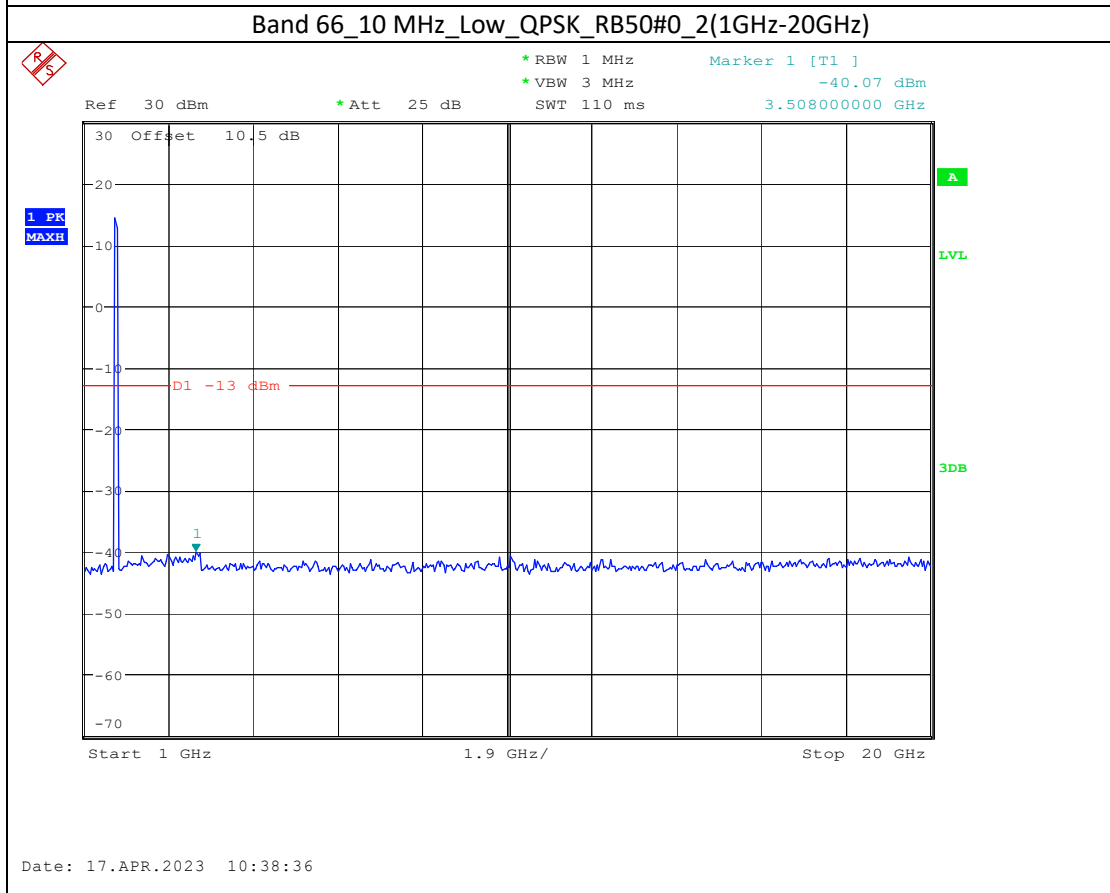

Band 2_10 MHz_High_QPSK_RB50#0_1(30MHz-1GHz)

Band 2_10 MHz_High_QPSK_RB50#0_2(1GHz-20GHz)

Band 66_1.4 MHz_Middle_QPSK_RB6#0_1(30MHz-1GHz)

Band 66_1.4 MHz_Middle_QPSK_RB6#0_2(1GHz-20GHz)

Band 66_20 MHz_Low_QPSK_RB100#0_1(30MHz-1GHz)

Date: 17.APR.2023 10:44:37

Band 66_20 MHz_Low_QPSK_RB100#0_2(1GHz-20GHz)

Date: 17.APR.2023 10:44:47

Band 5_1.4 MHz_High_QPSK_RB6#0_1(30MHz-1GHz)

Band 5_1.4 MHz_High_QPSK_RB6#0_2(1GHz-10GHz)

Band 17_10 MHz_High_QPSK_RB50#0_1(30MHz-1GHz)