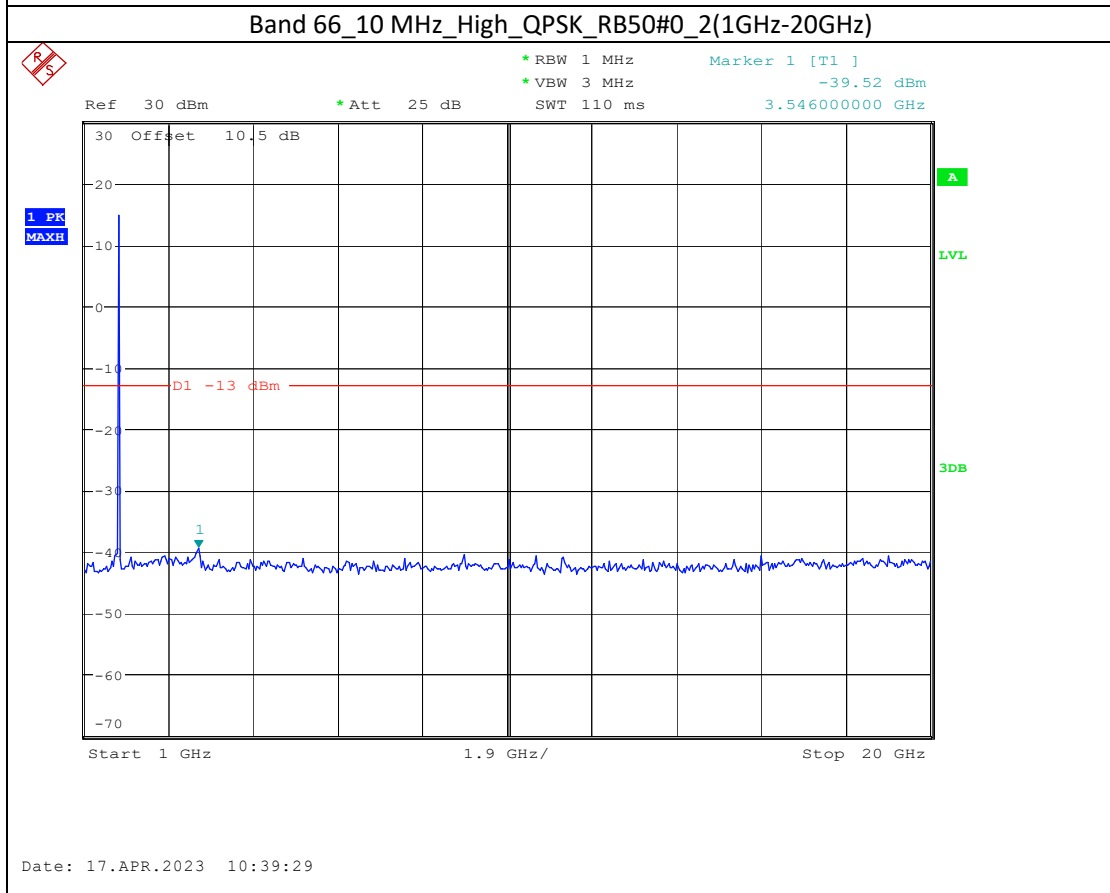

Band 2_10 MHz_High_QPSK_RB50#0_1(30MHz-1GHz)

Band 2_10 MHz_High_QPSK_RB50#0_2(1GHz-20GHz)

Band 66_1.4 MHz_Middle_QPSK_RB6#0_1(30MHz-1GHz)

Band 66_1.4 MHz_Middle_QPSK_RB6#0_2(1GHz-20GHz)

Band 66_20 MHz_Low_QPSK_RB100#0_1(30MHz-1GHz)

Date: 17.APR.2023 10:44:37

Band 66_20 MHz_Low_QPSK_RB100#0_2(1GHz-20GHz)

Date: 17.APR.2023 10:44:47

Band 5_1.4 MHz_High_QPSK_RB6#0_1(30MHz-1GHz)

Band 5_1.4 MHz_High_QPSK_RB6#0_2(1GHz-10GHz)

Band 17_10 MHz_High_QPSK_RB50#0_1(30MHz-1GHz)

Band 17_10 MHz_High_QPSK_RB50#0_2(1GHz-10GHz)