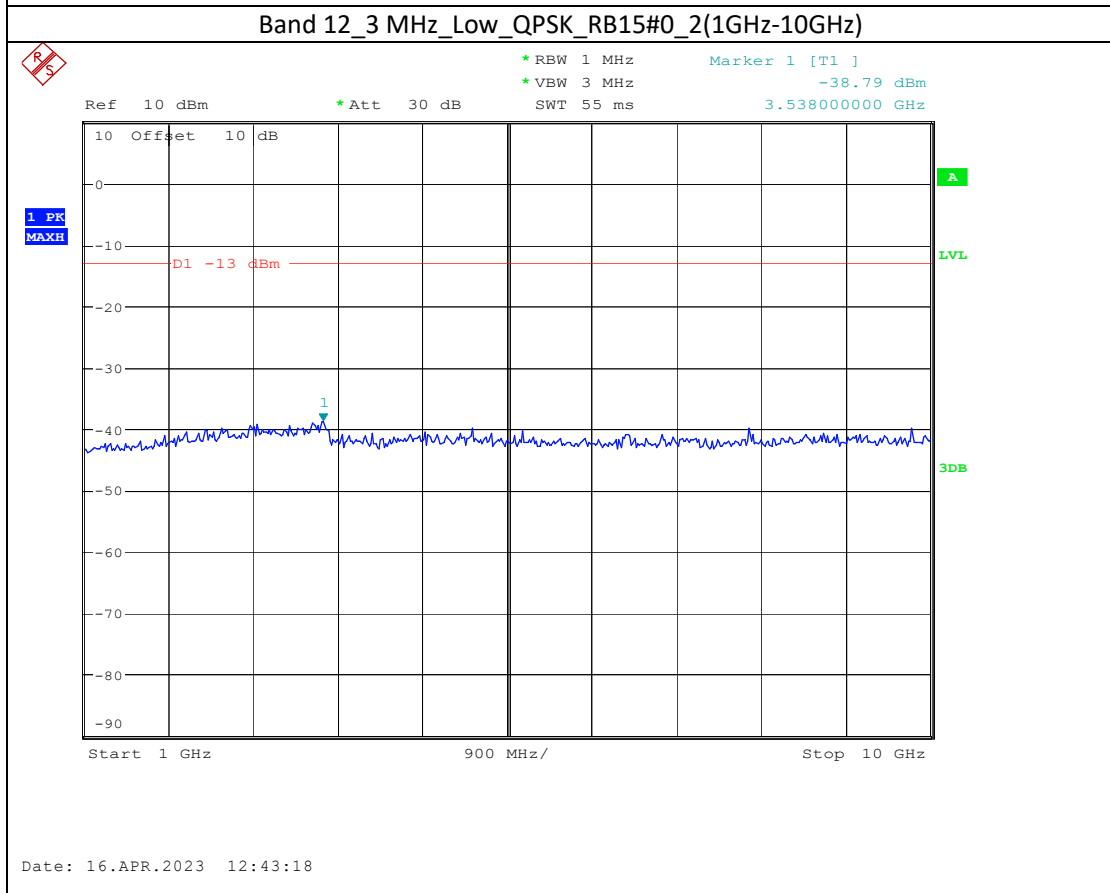

Date: 17.APR.2023 10:44:37

Band 66_20 MHz_Low_QPSK_RB100#0_2(1GHz-20GHz)

Date: 17.APR.2023 10:44:47

Band 5_1.4 MHz_High_QPSK_RB6#0_1(30MHz-1GHz)

Band 5_1.4 MHz_High_QPSK_RB6#0_2(1GHz-10GHz)

Band 17_10 MHz_High_QPSK_RB50#0_1(30MHz-1GHz)

Band 17_10 MHz_High_QPSK_RB50#0_2(1GHz-10GHz)