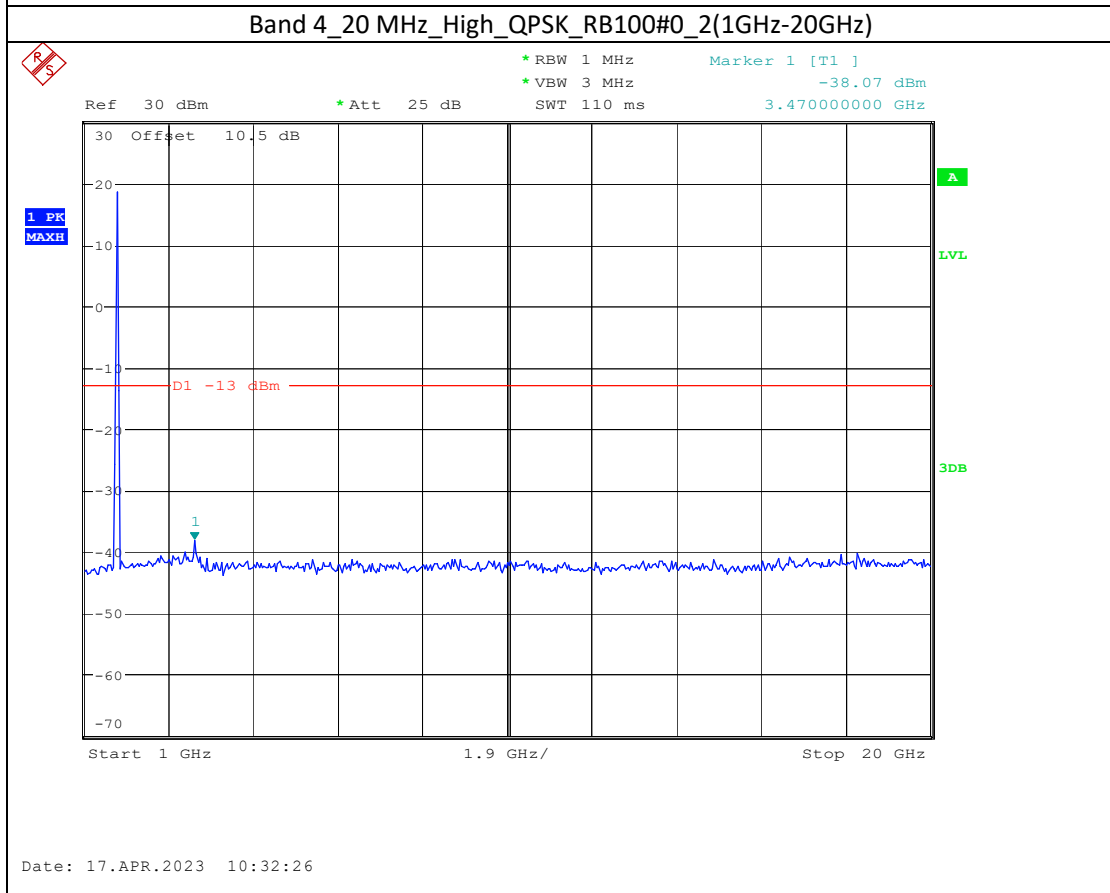

Band 2_10 MHz_High_QPSK_RB50#0_1(30MHz-1GHz)

Band 2_10 MHz_High_QPSK_RB50#0_2(1GHz-20GHz)

Band 66_1.4 MHz_Middle_QPSK_RB6#0_1(30MHz-1GHz)

Band 66_1.4 MHz_Middle_QPSK_RB6#0_2(1GHz-20GHz)

Band 66_20 MHz_Low_QPSK_RB100#0_1(30MHz-1GHz)

Date: 17.APR.2023 10:44:37

Band 66_20 MHz_Low_QPSK_RB100#0_2(1GHz-20GHz)

Date: 17.APR.2023 10:44:47

Band 5_1.4 MHz_High_QPSK_RB6#0_1(30MHz-1GHz)

Band 5_1.4 MHz_High_QPSK_RB6#0_2(1GHz-10GHz)

Band 17_10 MHz_High_QPSK_RB50#0_1(30MHz-1GHz)

Band 17_10 MHz_High_QPSK_RB50#0_2(1GHz-10GHz)