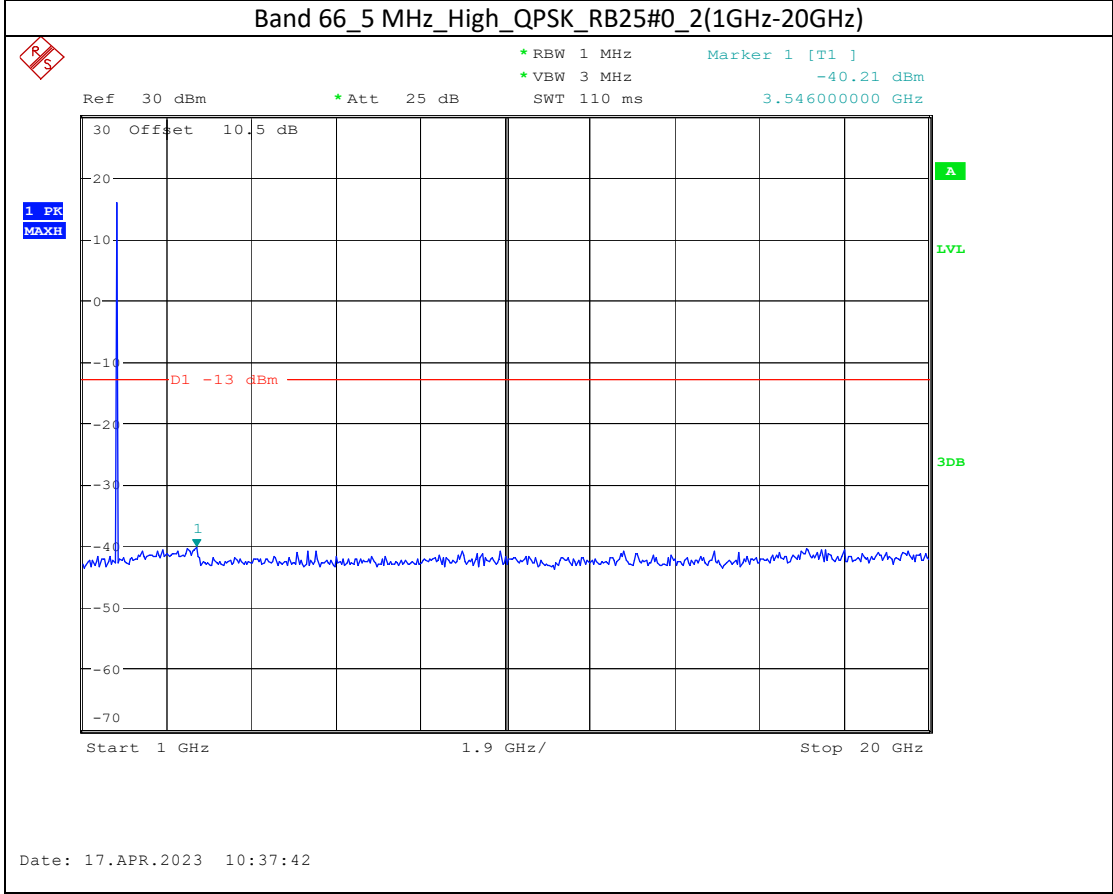

Band 2_10 MHz_High_QPSK_RB50#0_1(30MHz-1GHz)

Band 2_10 MHz_High_QPSK_RB50#0_2(1GHz-20GHz)

Band 66_1.4 MHz_Middle_QPSK_RB6#0_1(30MHz-1GHz)

Band 66_1.4 MHz_Middle_QPSK_RB6#0_2(1GHz-20GHz)

Band 66_20 MHz_Low_QPSK_RB100#0_1(30MHz-1GHz)

Date: 17.APR.2023 10:44:37

Band 66_20 MHz_Low_QPSK_RB100#0_2(1GHz-20GHz)

Date: 17.APR.2023 10:44:47

Band 5_1.4 MHz_High_QPSK_RB6#0_1(30MHz-1GHz)

Band 5_1.4 MHz_High_QPSK_RB6#0_2(1GHz-10GHz)

Band 17_10 MHz_High_QPSK_RB50#0_1(30MHz-1GHz)