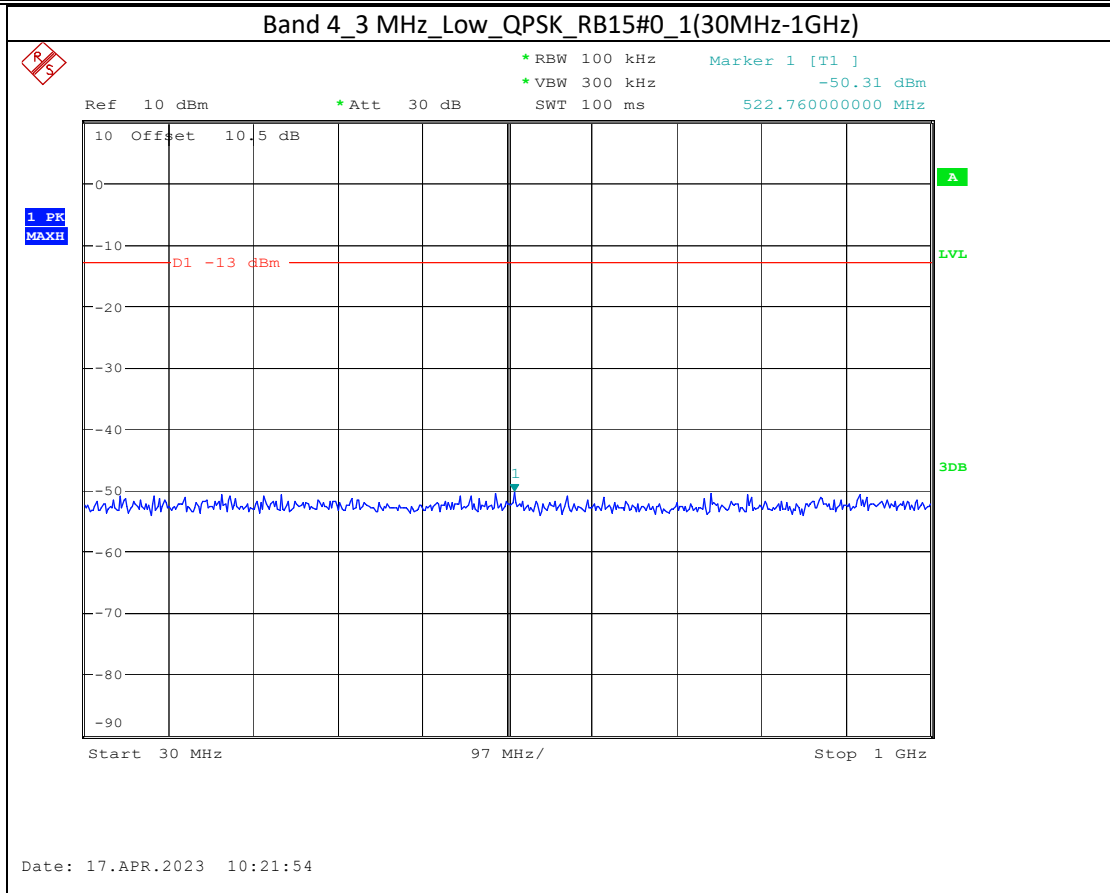

Band 2_10 MHz_High_QPSK_RB50#0_1(30MHz-1GHz)

Band 2_10 MHz_High_QPSK_RB50#0_2(1GHz-20GHz)

Band 66_1.4 MHz_Middle_QPSK_RB6#0_1(30MHz-1GHz)

Band 66_1.4 MHz_Middle_QPSK_RB6#0_2(1GHz-20GHz)

Band 66_20 MHz_Low_QPSK_RB100#0_1(30MHz-1GHz)

Date: 17.APR.2023 10:44:37

Band 66_20 MHz_Low_QPSK_RB100#0_2(1GHz-20GHz)

Date: 17.APR.2023 10:44:47

Band 5_1.4 MHz_High_QPSK_RB6#0_1(30MHz-1GHz)

Band 5_1.4 MHz_High_QPSK_RB6#0_2(1GHz-10GHz)

Band 17_10 MHz_High_QPSK_RB50#0_1(30MHz-1GHz)

Band 17_10 MHz_High_QPSK_RB50#0_2(1GHz-10GHz)