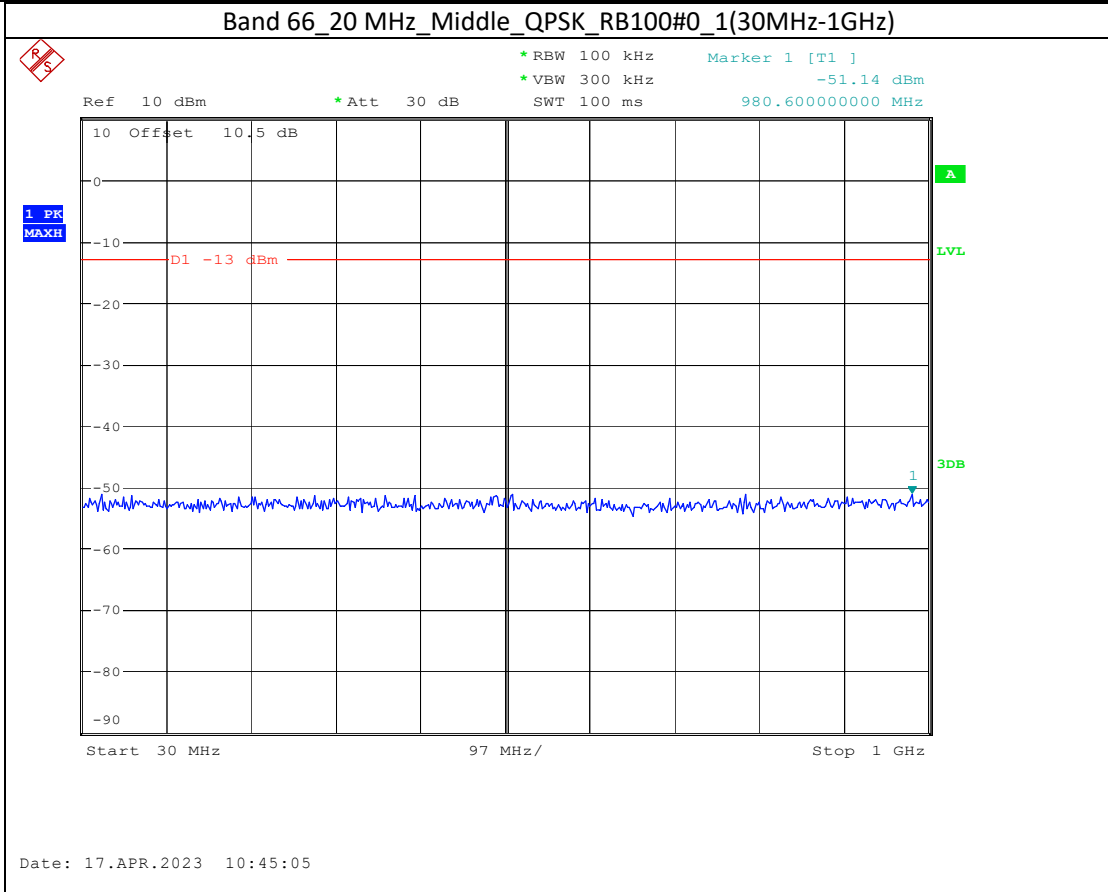

Band 2_10 MHz_High_QPSK_RB50#0_1(30MHz-1GHz)

Band 2_10 MHz_High_QPSK_RB50#0_2(1GHz-20GHz)

Band 66_1.4 MHz_Middle_QPSK_RB6#0_1(30MHz-1GHz)

Band 66_1.4 MHz_Middle_QPSK_RB6#0_2(1GHz-20GHz)

Band 66_20 MHz_Low_QPSK_RB100#0_1(30MHz-1GHz)

Date: 17.APR.2023 10:44:37

Band 66_20 MHz_Low_QPSK_RB100#0_2(1GHz-20GHz)

Date: 17.APR.2023 10:44:47

Band 5_1.4 MHz_High_QPSK_RB6#0_1(30MHz-1GHz)

Band 5_1.4 MHz_High_QPSK_RB6#0_2(1GHz-10GHz)

Band 17_10 MHz_High_QPSK_RB50#0_1(30MHz-1GHz)

Band 17_10 MHz_High_QPSK_RB50#0_2(1GHz-10GHz)