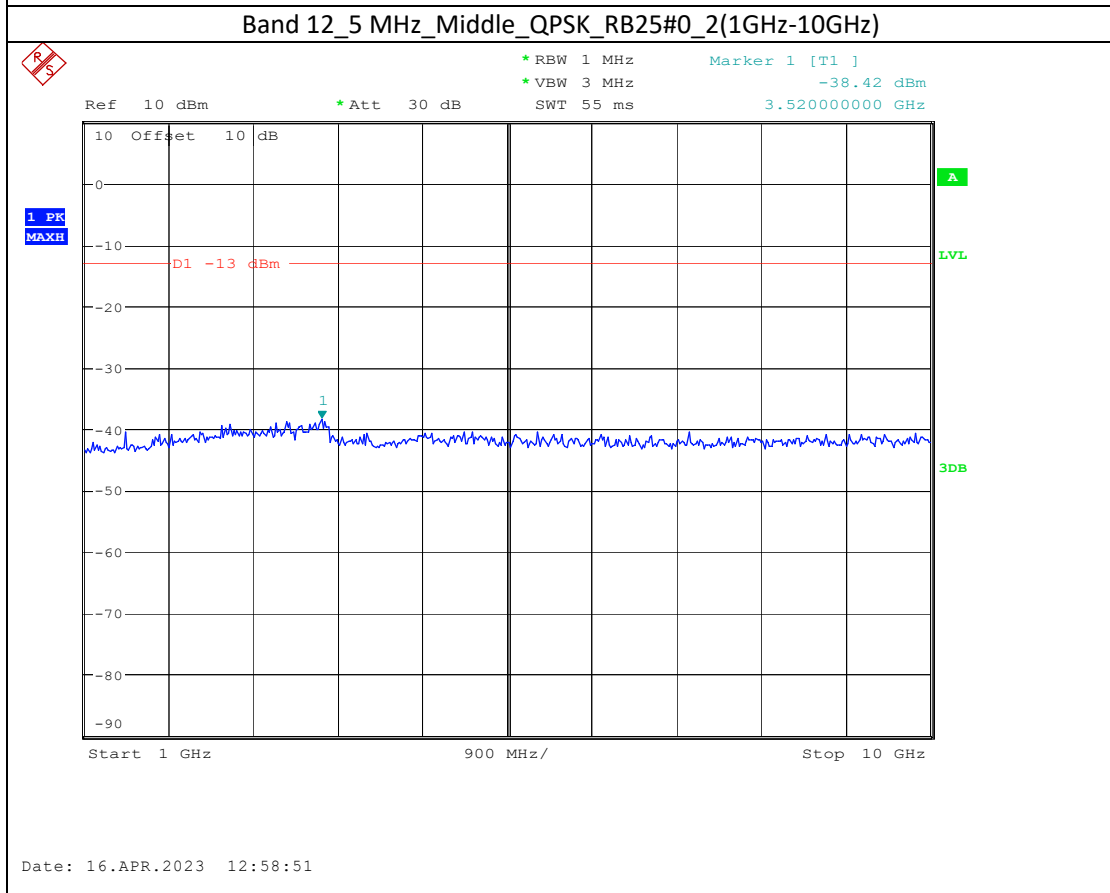

Date: 17.APR.2023 10:44:37

Band 66_20 MHz_Low_QPSK_RB100#0_2(1GHz-20GHz)

Date: 17.APR.2023 10:44:47

Band 5_1.4 MHz_High_QPSK_RB6#0_1(30MHz-1GHz)

Band 5_1.4 MHz_High_QPSK_RB6#0_2(1GHz-10GHz)

Band 17_10 MHz_High_QPSK_RB50#0_1(30MHz-1GHz)

Band 17_10 MHz_High_QPSK_RB50#0_2(1GHz-10GHz)