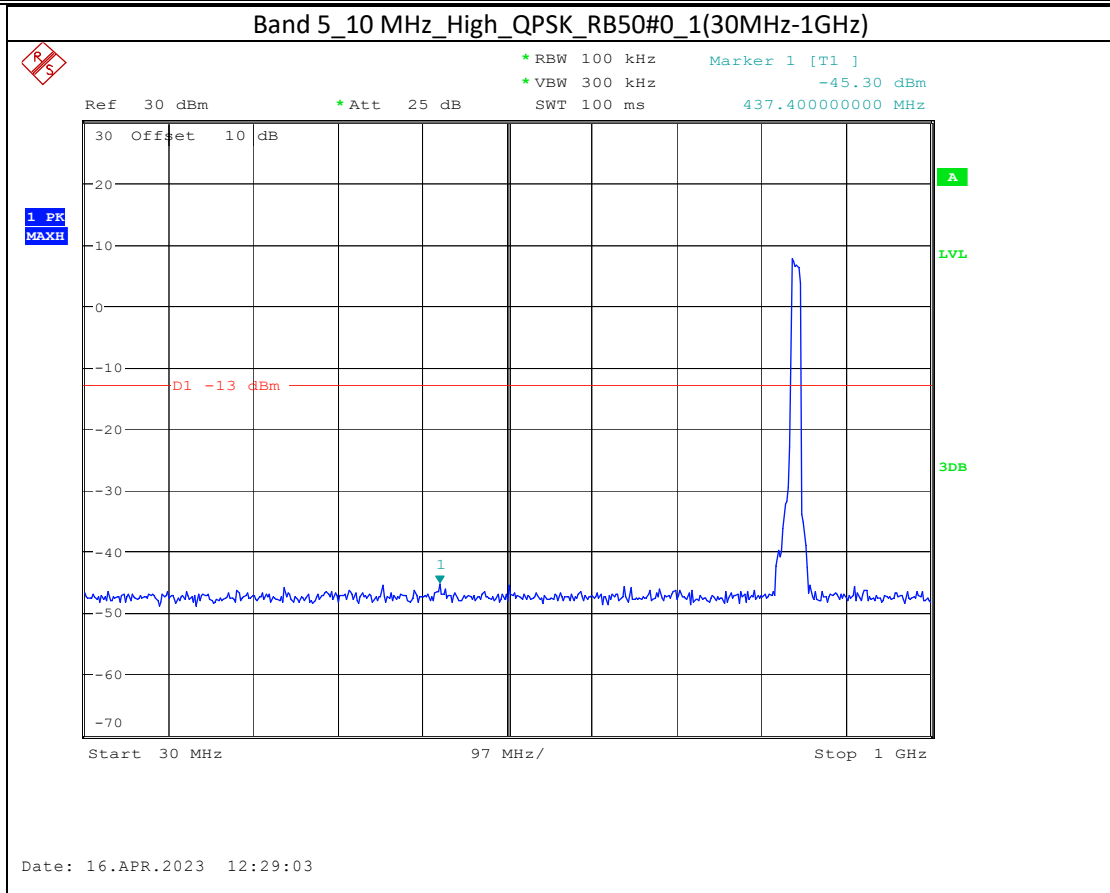

Date: 17.APR.2023 10:44:37

Band 66_20 MHz_Low_QPSK_RB100#0_2(1GHz-20GHz)

Date: 17.APR.2023 10:44:47

Band 5_1.4 MHz_High_QPSK_RB6#0_1(30MHz-1GHz)

Band 5_1.4 MHz_High_QPSK_RB6#0_2(1GHz-10GHz)

Band 17_10 MHz_High_QPSK_RB50#0_1(30MHz-1GHz)

Band 17_10 MHz_High_QPSK_RB50#0_2(1GHz-10GHz)