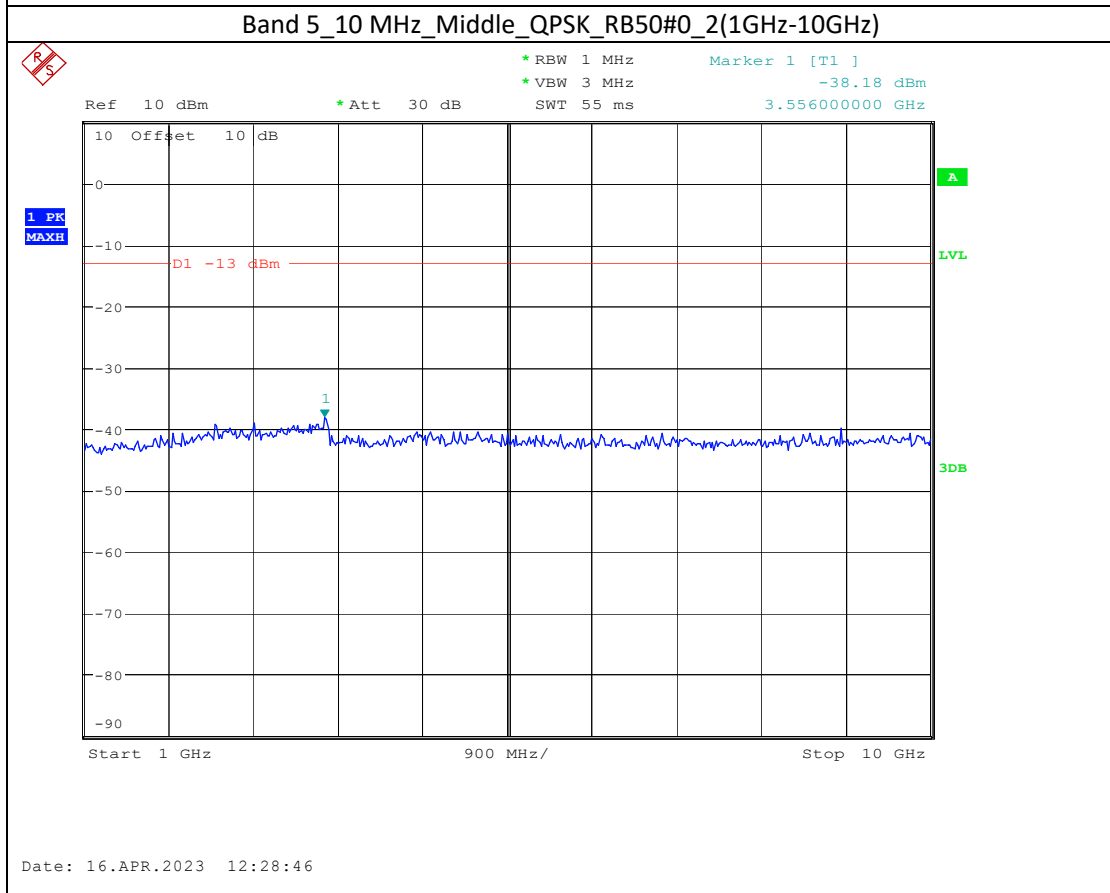

Date: 17.APR.2023 10:44:37

Band 66_20 MHz_Low_QPSK_RB100#0_2(1GHz-20GHz)

Date: 17.APR.2023 10:44:47

Band 5_1.4 MHz_High_QPSK_RB6#0_1(30MHz-1GHz)

Band 5_1.4 MHz_High_QPSK_RB6#0_2(1GHz-10GHz)

Band 17_10 MHz_High_QPSK_RB50#0_1(30MHz-1GHz)

Band 17_10 MHz_High_QPSK_RB50#0_2(1GHz-10GHz)