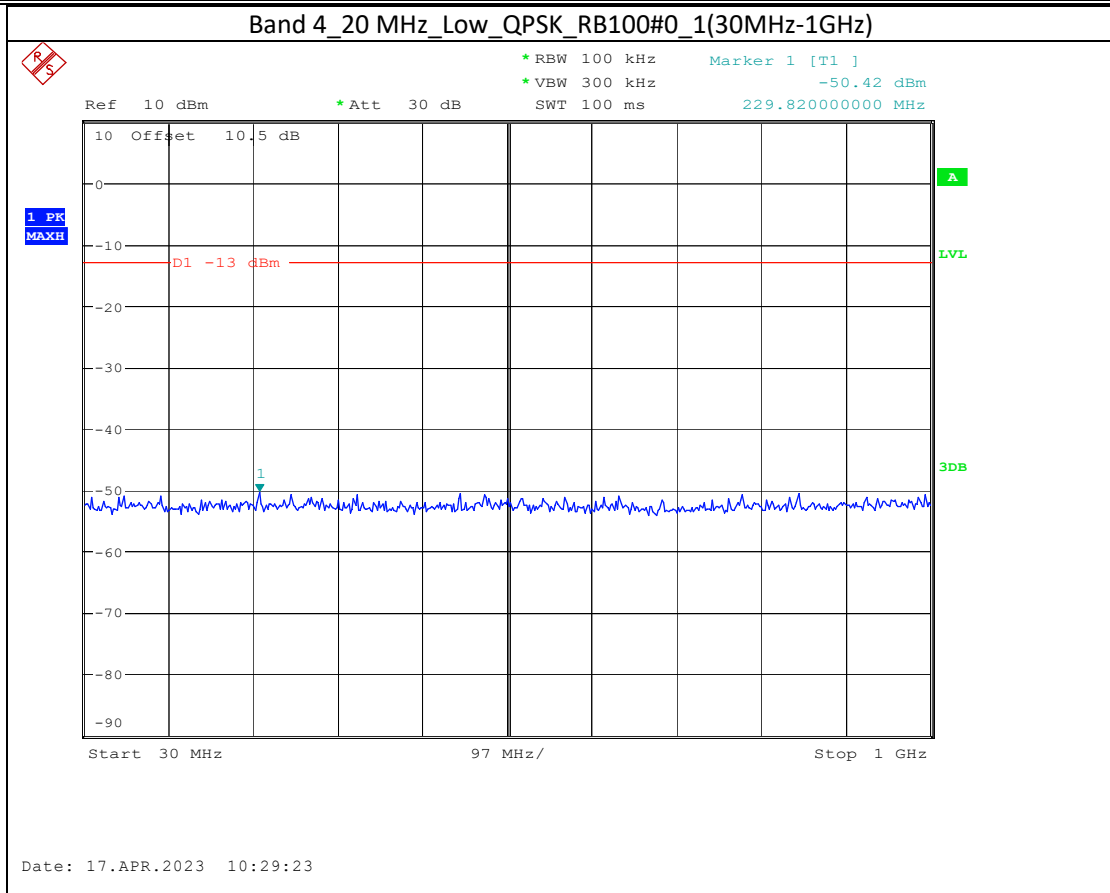

Band 2_10 MHz_High_QPSK_RB50#0_1(30MHz-1GHz)

Band 2_10 MHz_High_QPSK_RB50#0_2(1GHz-20GHz)

Band 66_1.4 MHz_Middle_QPSK_RB6#0_1(30MHz-1GHz)

Band 66_1.4 MHz_Middle_QPSK_RB6#0_2(1GHz-20GHz)

Band 66_20 MHz_Low_QPSK_RB100#0_1(30MHz-1GHz)

Date: 17.APR.2023 10:44:37

Band 66_20 MHz_Low_QPSK_RB100#0_2(1GHz-20GHz)

Date: 17.APR.2023 10:44:47

Band 5_1.4 MHz_High_QPSK_RB6#0_1(30MHz-1GHz)

Band 5_1.4 MHz_High_QPSK_RB6#0_2(1GHz-10GHz)

Band 17_10 MHz_High_QPSK_RB50#0_1(30MHz-1GHz)

Band 17_10 MHz_High_QPSK_RB50#0_2(1GHz-10GHz)