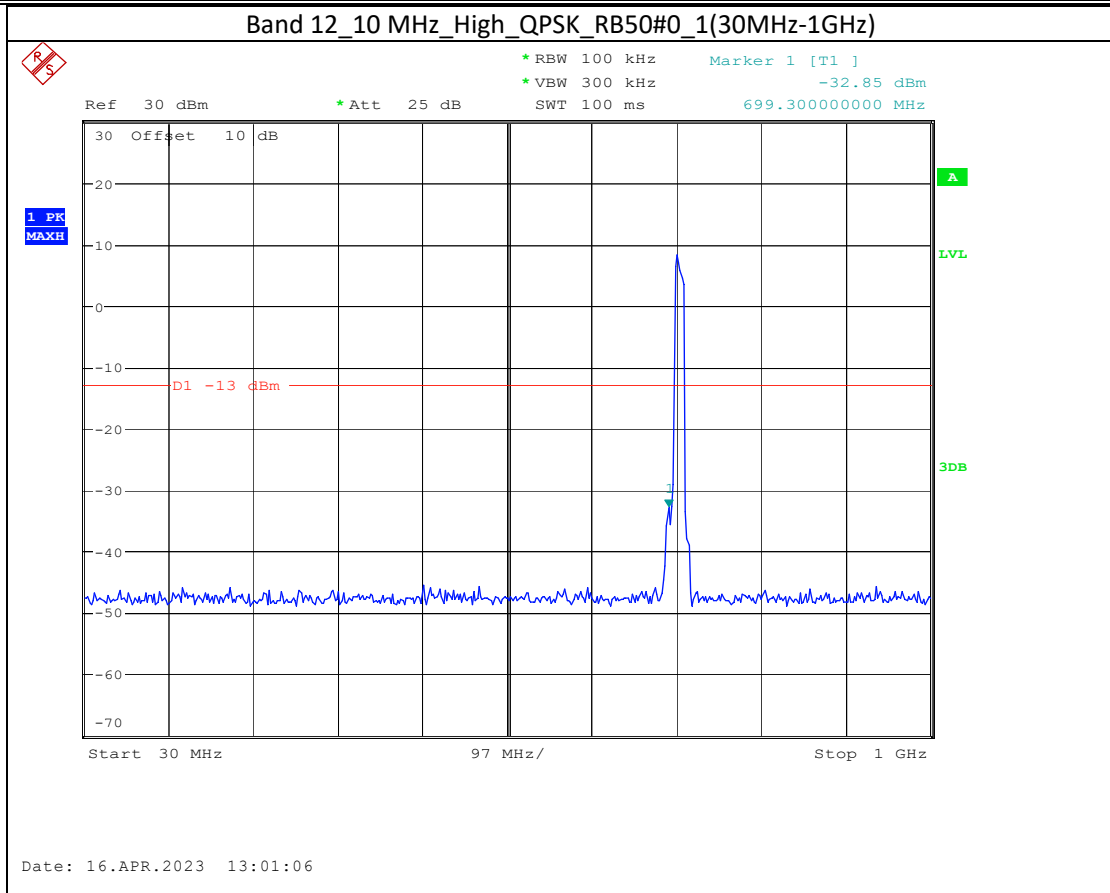

Date: 17.APR.2023 10:44:37

Band 66_20 MHz_Low_QPSK_RB100#0_2(1GHz-20GHz)

Date: 17.APR.2023 10:44:47

Band 5_1.4 MHz_High_QPSK_RB6#0_1(30MHz-1GHz)

Band 5_1.4 MHz_High_QPSK_RB6#0_2(1GHz-10GHz)

Band 17_10 MHz_High_QPSK_RB50#0_1(30MHz-1GHz)

Band 17_10 MHz_High_QPSK_RB50#0_2(1GHz-10GHz)