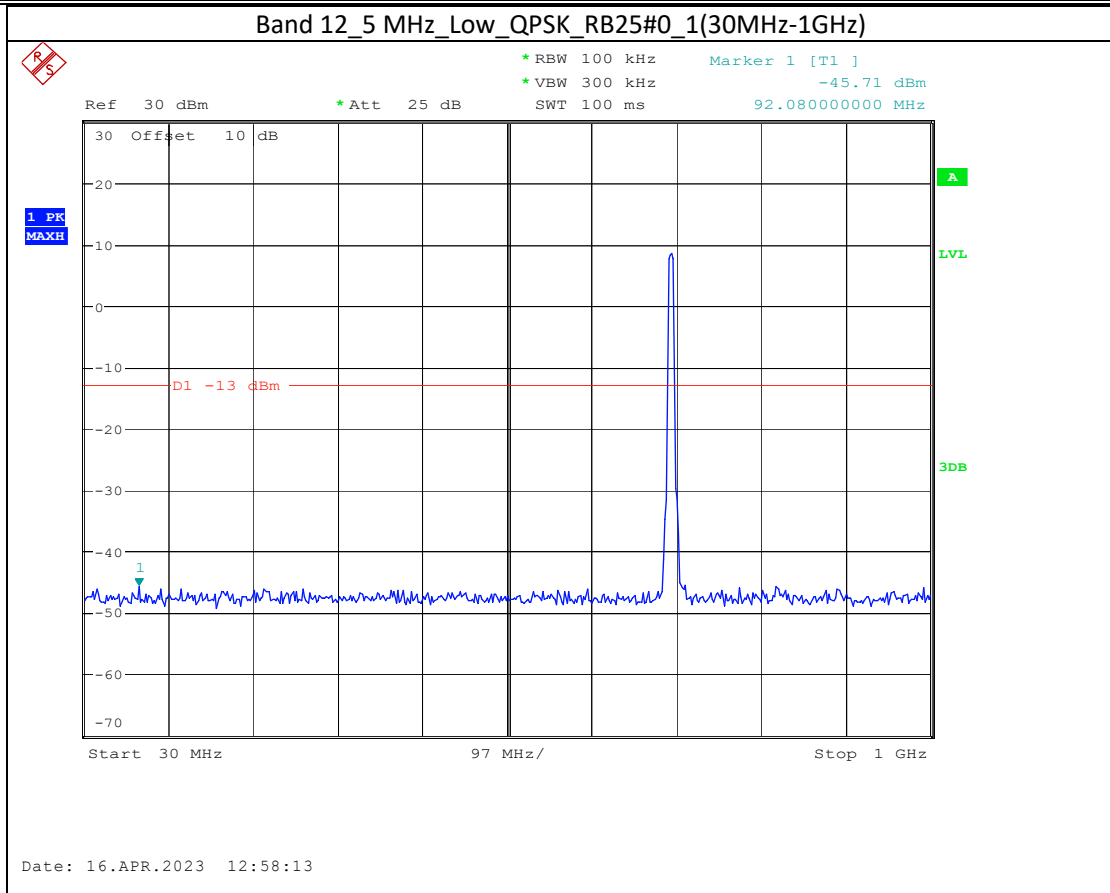

Date: 17.APR.2023 10:44:37

Band 66_20 MHz_Low_QPSK_RB100#0_2(1GHz-20GHz)

Date: 17.APR.2023 10:44:47

Band 5_1.4 MHz_High_QPSK_RB6#0_1(30MHz-1GHz)

Band 5_1.4 MHz_High_QPSK_RB6#0_2(1GHz-10GHz)

Band 17_10 MHz_High_QPSK_RB50#0_1(30MHz-1GHz)

Band 17_10 MHz_High_QPSK_RB50#0_2(1GHz-10GHz)