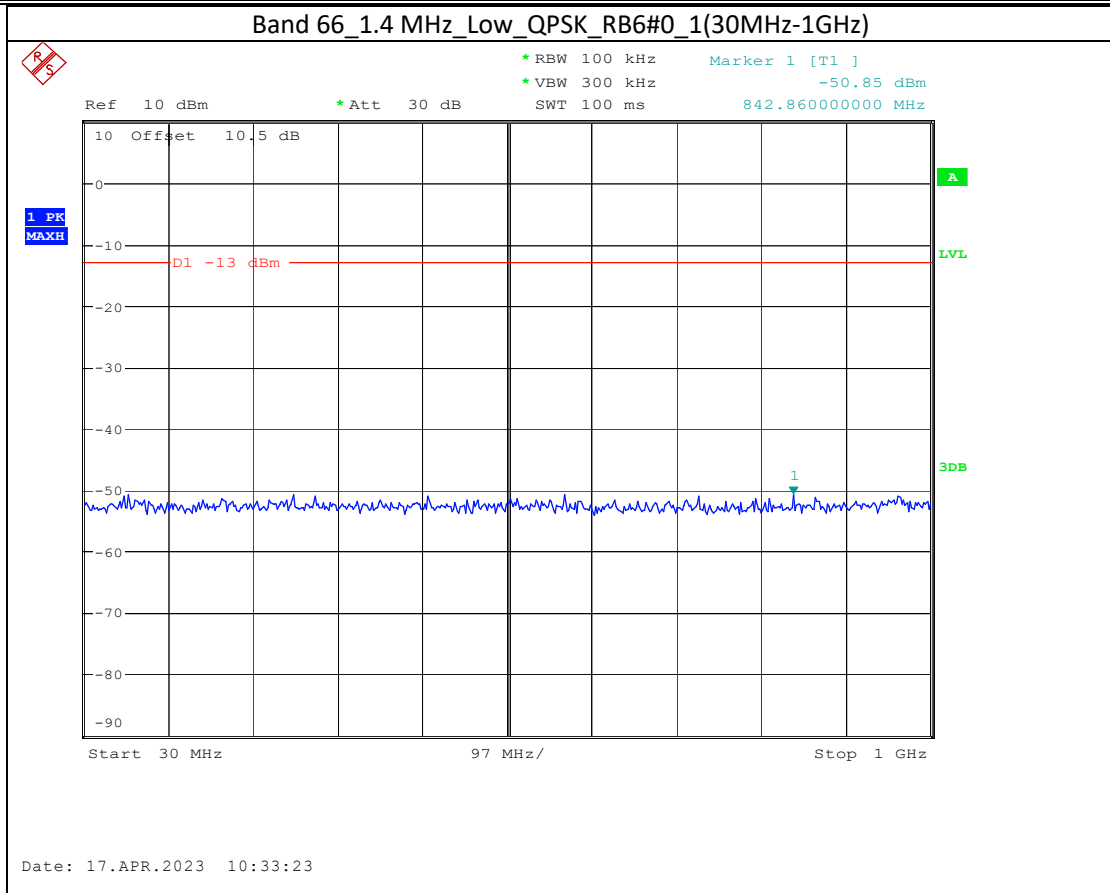

Band 2_10 MHz_High_QPSK_RB50#0_1(30MHz-1GHz)

Band 2_10 MHz_High_QPSK_RB50#0_2(1GHz-20GHz)

Band 66_1.4 MHz_Middle_QPSK_RB6#0_1(30MHz-1GHz)

Band 66_1.4 MHz_Middle_QPSK_RB6#0_2(1GHz-20GHz)

Band 66_20 MHz_Low_QPSK_RB100#0_1(30MHz-1GHz)

Date: 17.APR.2023 10:44:37

Band 66_20 MHz_Low_QPSK_RB100#0_2(1GHz-20GHz)

Date: 17.APR.2023 10:44:47

Band 5_1.4 MHz_High_QPSK_RB6#0_1(30MHz-1GHz)

Band 5_1.4 MHz_High_QPSK_RB6#0_2(1GHz-10GHz)

Band 17_10 MHz_High_QPSK_RB50#0_1(30MHz-1GHz)

Band 17_10 MHz_High_QPSK_RB50#0_2(1GHz-10GHz)