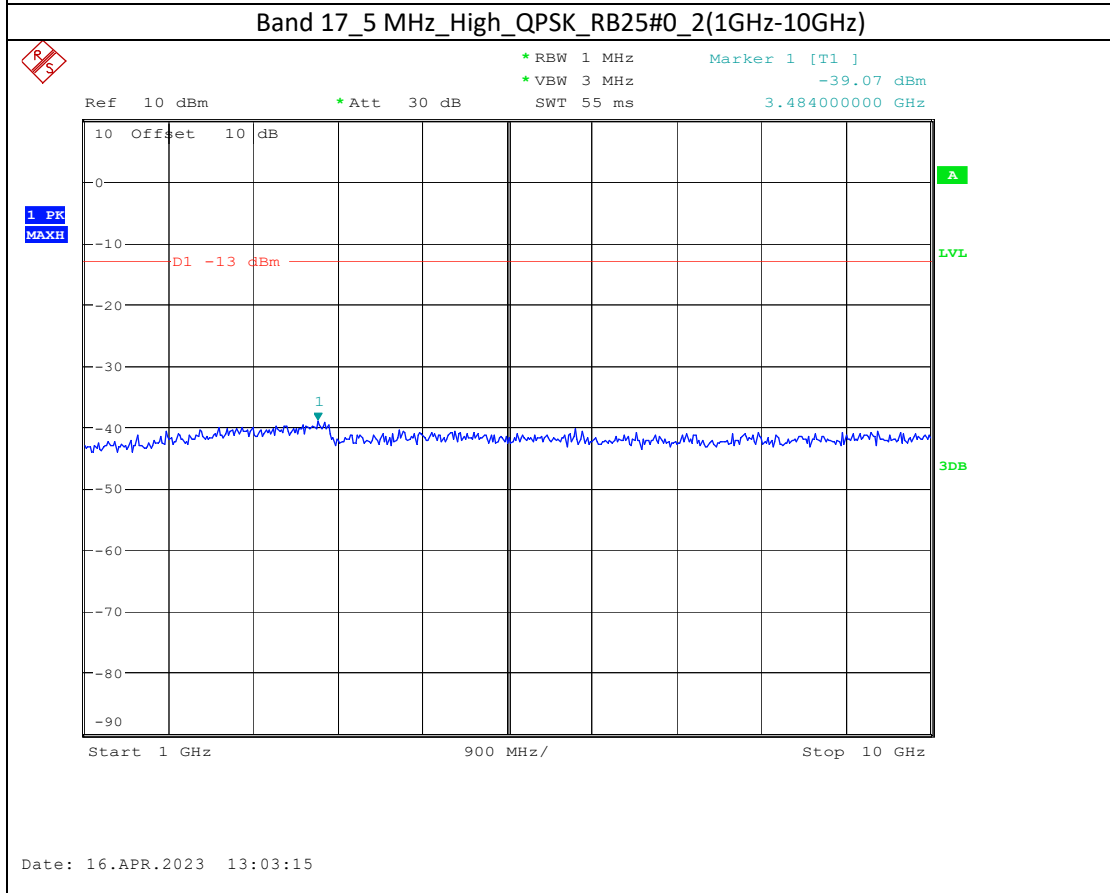

Date: 17.APR.2023 10:44:37

Band 66_20 MHz_Low_QPSK_RB100#0_2(1GHz-20GHz)

Date: 17.APR.2023 10:44:47

Band 5_1.4 MHz_High_QPSK_RB6#0_1(30MHz-1GHz)

Band 5_1.4 MHz_High_QPSK_RB6#0_2(1GHz-10GHz)

Band 17_10 MHz_High_QPSK_RB50#0_1(30MHz-1GHz)

Band 17_10 MHz_High_QPSK_RB50#0_2(1GHz-10GHz)