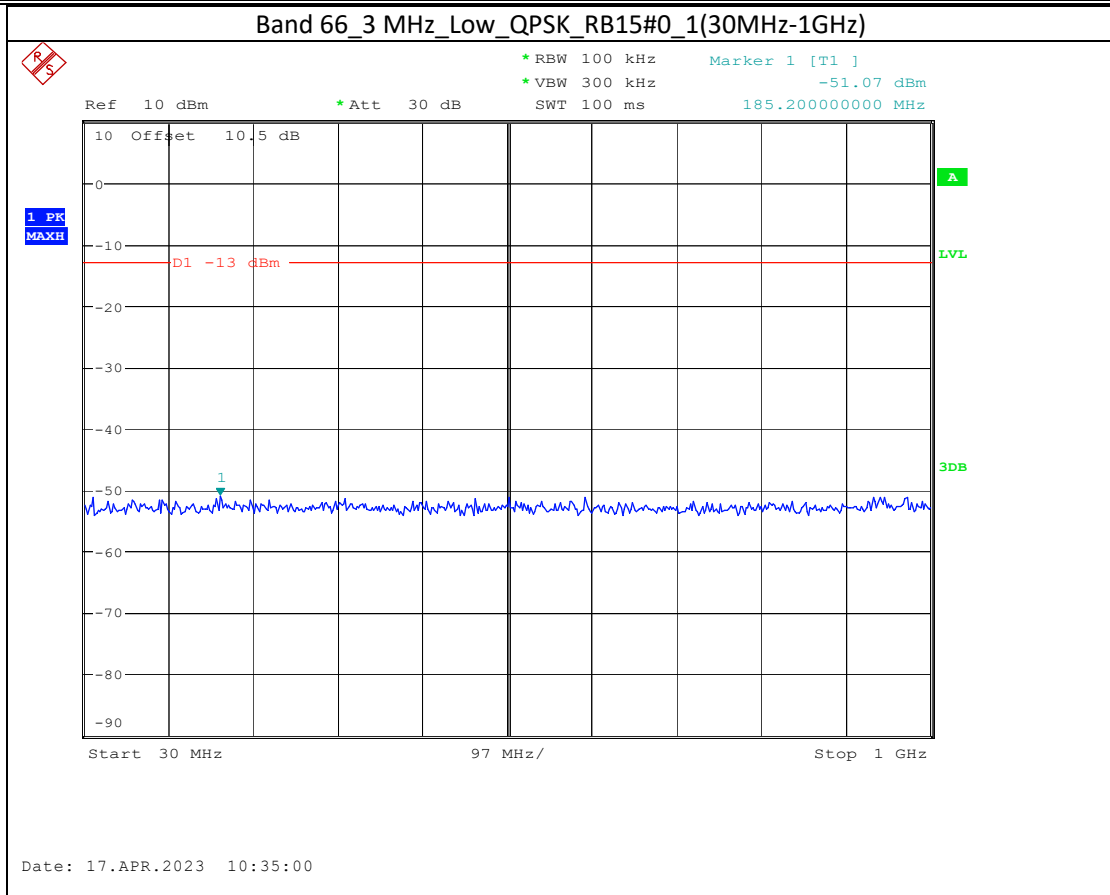

Band 2_10 MHz_High_QPSK_RB50#0_1(30MHz-1GHz)

Band 2_10 MHz_High_QPSK_RB50#0_2(1GHz-20GHz)

Band 66_1.4 MHz_Middle_QPSK_RB6#0_1(30MHz-1GHz)

Band 66_1.4 MHz_Middle_QPSK_RB6#0_2(1GHz-20GHz)

Band 66_20 MHz_Low_QPSK_RB100#0_1(30MHz-1GHz)

Date: 17.APR.2023 10:44:37

Band 66_20 MHz_Low_QPSK_RB100#0_2(1GHz-20GHz)

Date: 17.APR.2023 10:44:47

Band 5_1.4 MHz_High_QPSK_RB6#0_1(30MHz-1GHz)

Band 5_1.4 MHz_High_QPSK_RB6#0_2(1GHz-10GHz)

Band 17_10 MHz_High_QPSK_RB50#0_1(30MHz-1GHz)

Band 17_10 MHz_High_QPSK_RB50#0_2(1GHz-10GHz)