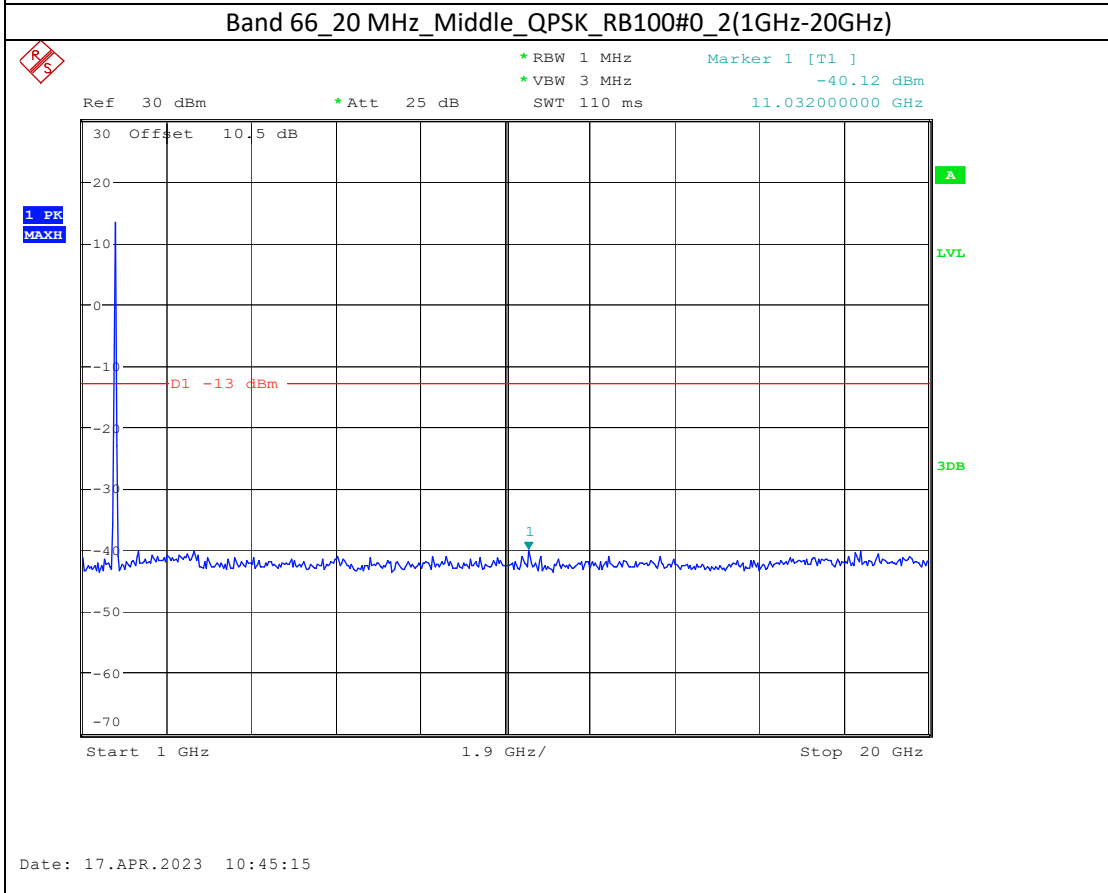

Band 2_10 MHz_High_QPSK_RB50#0_1(30MHz-1GHz)

Band 2_10 MHz_High_QPSK_RB50#0_2(1GHz-20GHz)

Band 66_1.4 MHz_Middle_QPSK_RB6#0_1(30MHz-1GHz)

Band 66_1.4 MHz_Middle_QPSK_RB6#0_2(1GHz-20GHz)

Band 66_20 MHz_Low_QPSK_RB100#0_1(30MHz-1GHz)

Date: 17.APR.2023 10:44:37

Band 66_20 MHz_Low_QPSK_RB100#0_2(1GHz-20GHz)

Date: 17.APR.2023 10:44:47

Band 5_1.4 MHz_High_QPSK_RB6#0_1(30MHz-1GHz)

Band 5_1.4 MHz_High_QPSK_RB6#0_2(1GHz-10GHz)

Band 17_10 MHz_High_QPSK_RB50#0_1(30MHz-1GHz)

Band 17_10 MHz_High_QPSK_RB50#0_2(1GHz-10GHz)