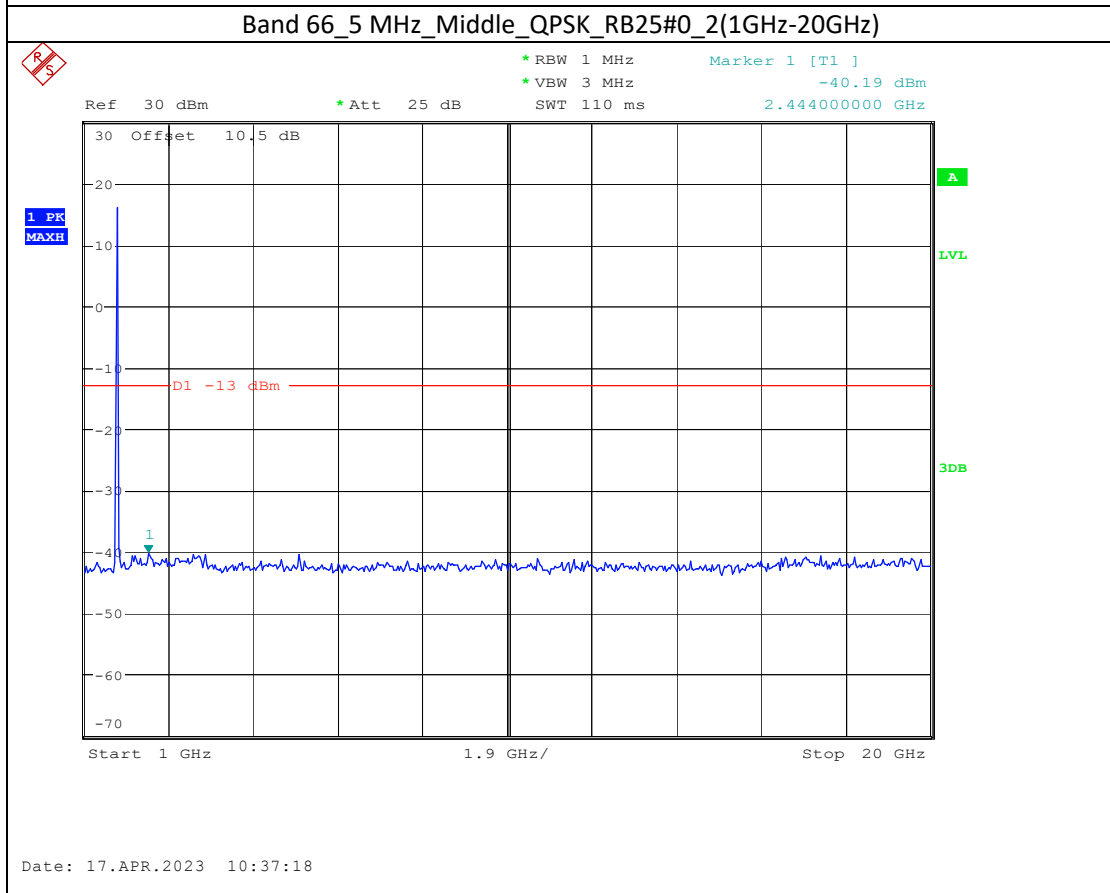

Band 2_10 MHz_High_QPSK_RB50#0_1(30MHz-1GHz)

Band 2_10 MHz_High_QPSK_RB50#0_2(1GHz-20GHz)

Band 66_1.4 MHz_Middle_QPSK_RB6#0_1(30MHz-1GHz)

Band 66_1.4 MHz_Middle_QPSK_RB6#0_2(1GHz-20GHz)

Band 66_20 MHz_Low_QPSK_RB100#0_1(30MHz-1GHz)

Date: 17.APR.2023 10:44:37

Band 66_20 MHz_Low_QPSK_RB100#0_2(1GHz-20GHz)

Date: 17.APR.2023 10:44:47

Band 5_1.4 MHz_High_QPSK_RB6#0_1(30MHz-1GHz)

Band 5_1.4 MHz_High_QPSK_RB6#0_2(1GHz-10GHz)

Band 17_10 MHz_High_QPSK_RB50#0_1(30MHz-1GHz)

Band 17_10 MHz_High_QPSK_RB50#0_2(1GHz-10GHz)