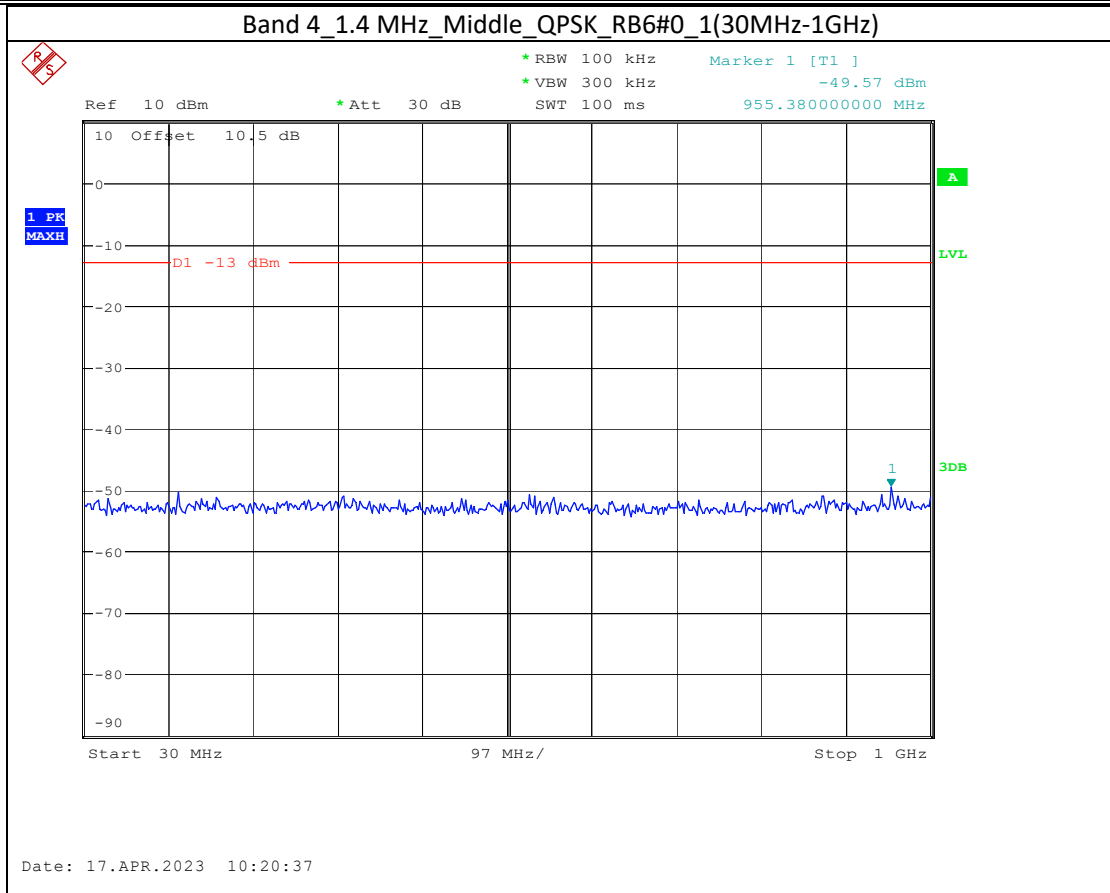

Band 2_10 MHz_High_QPSK_RB50#0_1(30MHz-1GHz)

Band 2_10 MHz_High_QPSK_RB50#0_2(1GHz-20GHz)

Band 66_1.4 MHz_Middle_QPSK_RB6#0_1(30MHz-1GHz)

Band 66_1.4 MHz_Middle_QPSK_RB6#0_2(1GHz-20GHz)

Band 66_20 MHz_Low_QPSK_RB100#0_1(30MHz-1GHz)

Date: 17.APR.2023 10:44:37

Band 66_20 MHz_Low_QPSK_RB100#0_2(1GHz-20GHz)

Date: 17.APR.2023 10:44:47

Band 5_1.4 MHz_High_QPSK_RB6#0_1(30MHz-1GHz)

Band 5_1.4 MHz_High_QPSK_RB6#0_2(1GHz-10GHz)

Band 17_10 MHz_High_QPSK_RB50#0_1(30MHz-1GHz)

Band 17_10 MHz_High_QPSK_RB50#0_2(1GHz-10GHz)