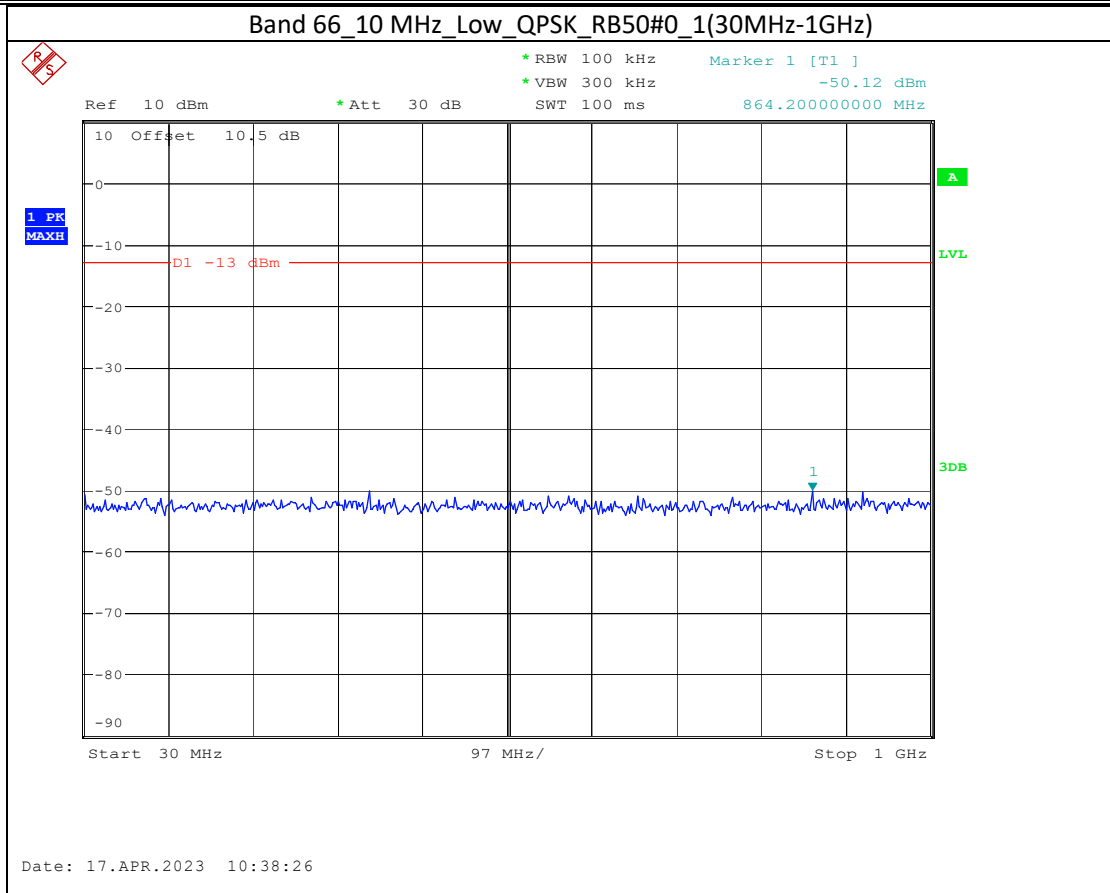

Band 2_10 MHz_High_QPSK_RB50#0_1(30MHz-1GHz)

Band 2_10 MHz_High_QPSK_RB50#0_2(1GHz-20GHz)

Band 66_1.4 MHz_Middle_QPSK_RB6#0_1(30MHz-1GHz)

Band 66_1.4 MHz_Middle_QPSK_RB6#0_2(1GHz-20GHz)

Band 66_20 MHz_Low_QPSK_RB100#0_1(30MHz-1GHz)

Date: 17.APR.2023 10:44:37

Band 66_20 MHz_Low_QPSK_RB100#0_2(1GHz-20GHz)

Date: 17.APR.2023 10:44:47

Band 5_1.4 MHz_High_QPSK_RB6#0_1(30MHz-1GHz)

Band 5_1.4 MHz_High_QPSK_RB6#0_2(1GHz-10GHz)

Band 17_10 MHz_High_QPSK_RB50#0_1(30MHz-1GHz)

Band 17_10 MHz_High_QPSK_RB50#0_2(1GHz-10GHz)