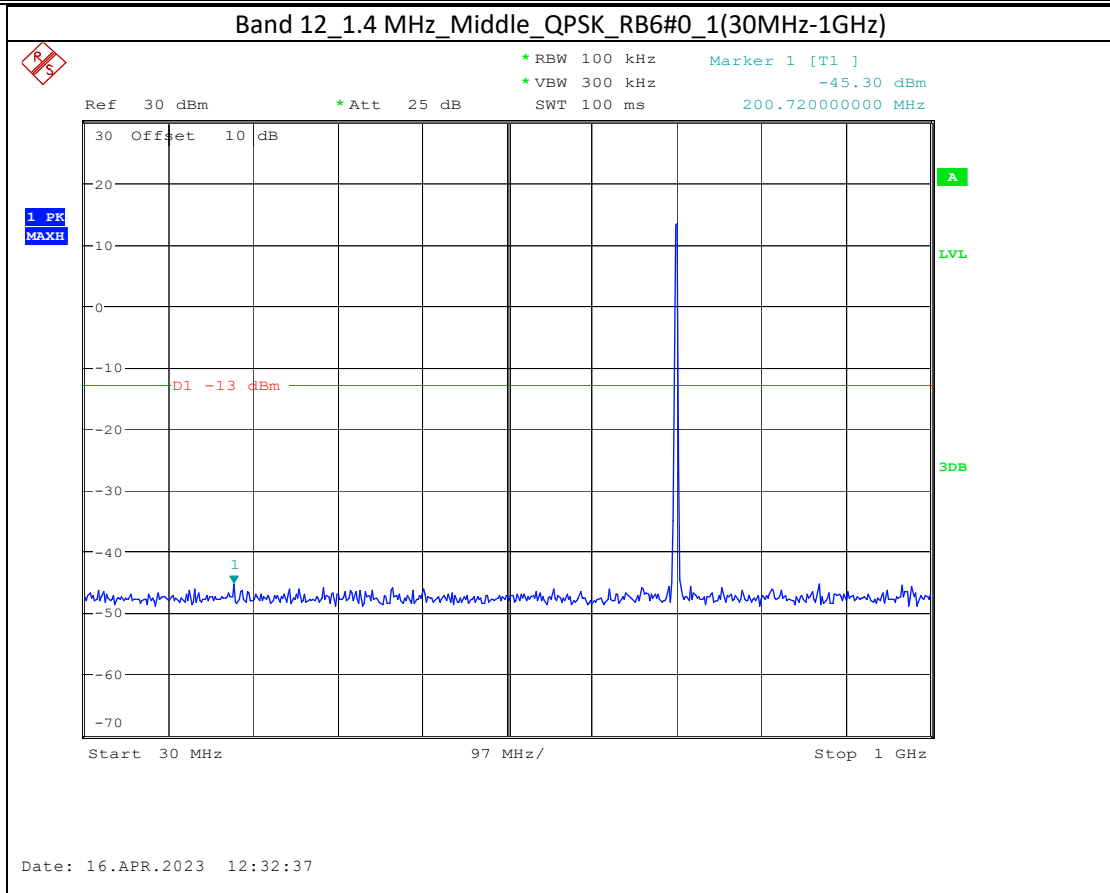

Date: 17.APR.2023 10:44:37

Band 66_20 MHz_Low_QPSK_RB100#0_2(1GHz-20GHz)

Date: 17.APR.2023 10:44:47

Band 5_1.4 MHz_High_QPSK_RB6#0_1(30MHz-1GHz)

Band 5_1.4 MHz_High_QPSK_RB6#0_2(1GHz-10GHz)

Band 17_10 MHz_High_QPSK_RB50#0_1(30MHz-1GHz)

Band 17_10 MHz_High_QPSK_RB50#0_2(1GHz-10GHz)