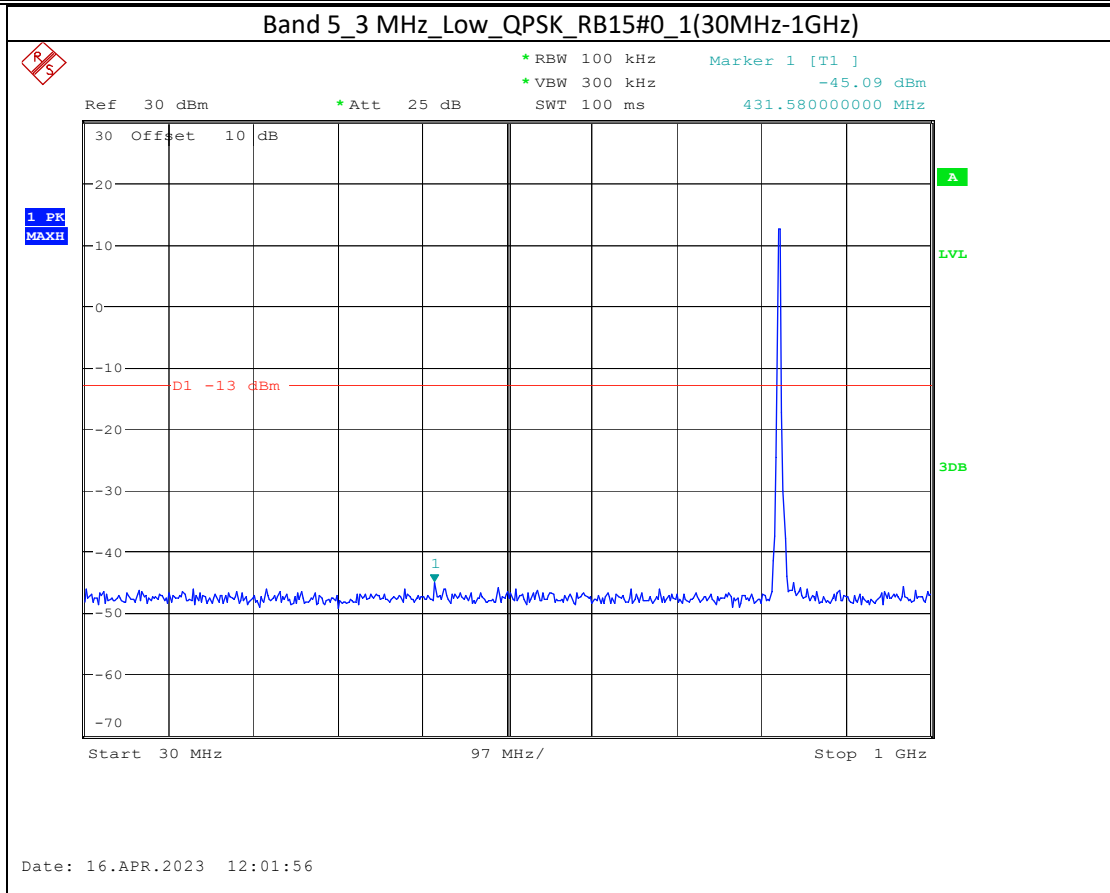

Date: 17.APR.2023 10:44:37

Band 66_20 MHz_Low_QPSK_RB100#0_2(1GHz-20GHz)

Date: 17.APR.2023 10:44:47

Band 5_1.4 MHz_High_QPSK_RB6#0_1(30MHz-1GHz)

Band 5_1.4 MHz_High_QPSK_RB6#0_2(1GHz-10GHz)

Band 17_10 MHz_High_QPSK_RB50#0_1(30MHz-1GHz)

Band 17_10 MHz_High_QPSK_RB50#0_2(1GHz-10GHz)