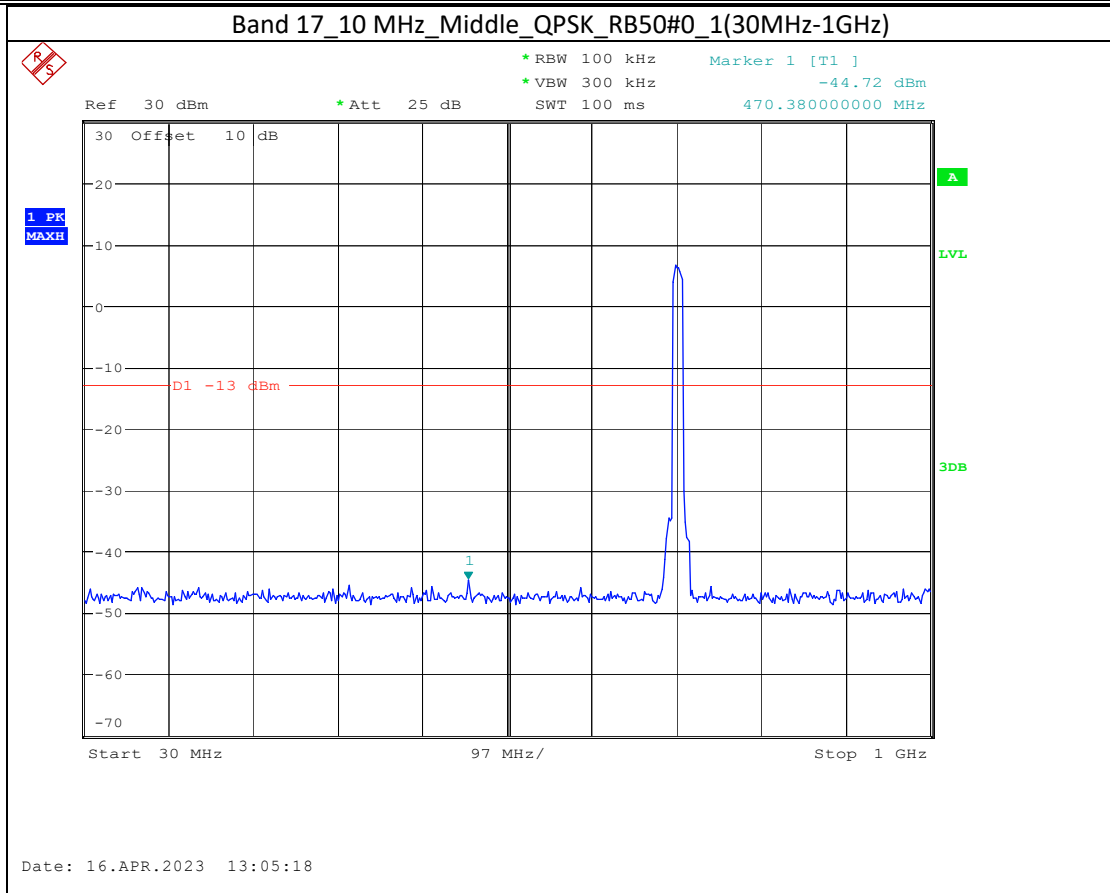

Date: 17.APR.2023 10:44:37

Band 66_20 MHz_Low_QPSK_RB100#0_2(1GHz-20GHz)

Date: 17.APR.2023 10:44:47

Band 5_1.4 MHz_High_QPSK_RB6#0_1(30MHz-1GHz)

Band 5_1.4 MHz_High_QPSK_RB6#0_2(1GHz-10GHz)

Band 17_10 MHz_High_QPSK_RB50#0_1(30MHz-1GHz)

Band 17_10 MHz_High_QPSK_RB50#0_2(1GHz-10GHz)