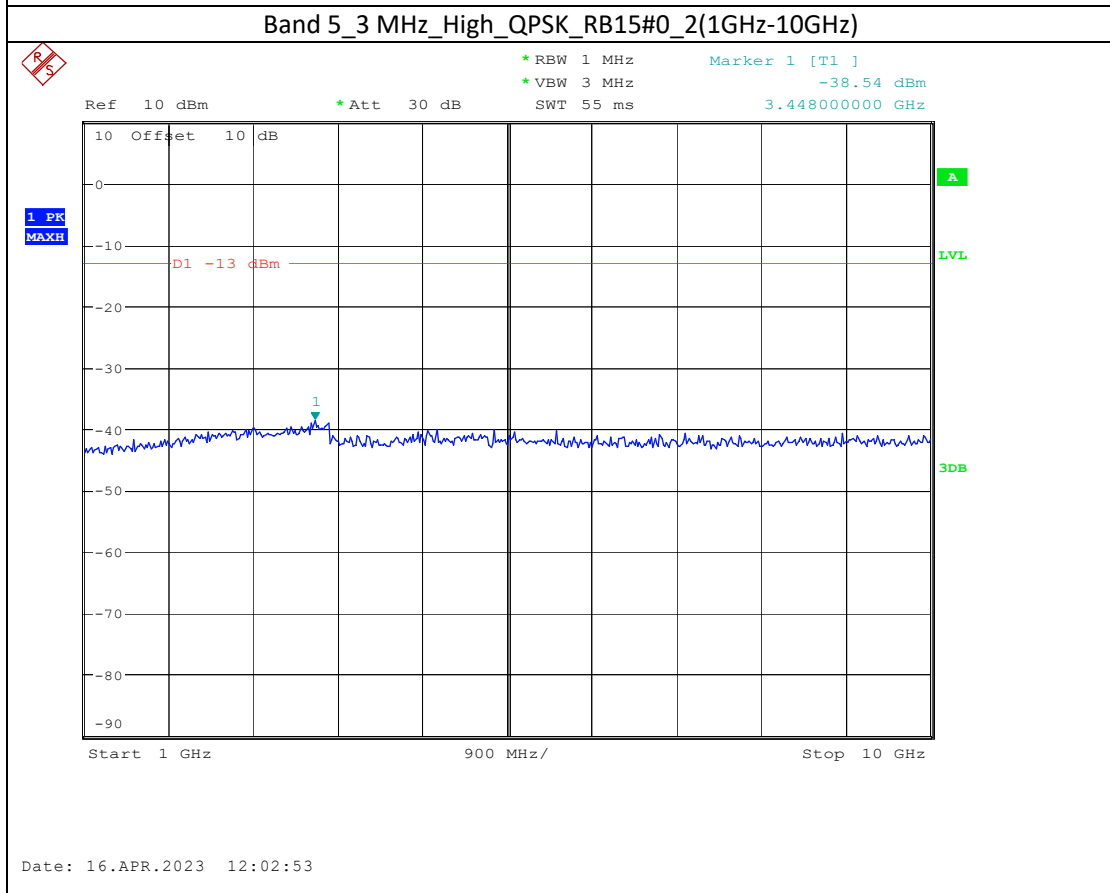

Date: 17.APR.2023 10:44:37

Band 66_20 MHz_Low_QPSK_RB100#0_2(1GHz-20GHz)

Date: 17.APR.2023 10:44:47

Band 5_1.4 MHz_High_QPSK_RB6#0_1(30MHz-1GHz)

Band 5_1.4 MHz_High_QPSK_RB6#0_2(1GHz-10GHz)

Band 17_10 MHz_High_QPSK_RB50#0_1(30MHz-1GHz)

Band 17_10 MHz_High_QPSK_RB50#0_2(1GHz-10GHz)