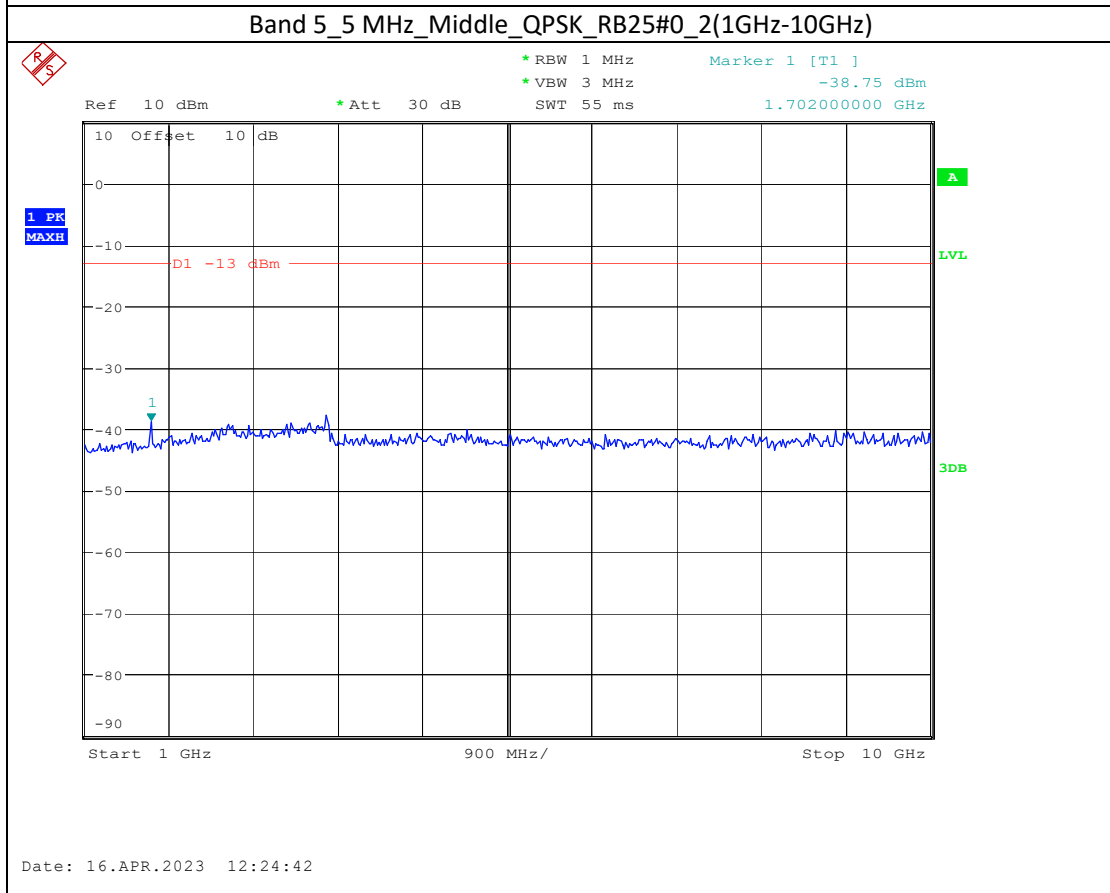

Date: 17.APR.2023 10:44:37

Band 66_20 MHz_Low_QPSK_RB100#0_2(1GHz-20GHz)

Date: 17.APR.2023 10:44:47

Band 5_1.4 MHz_High_QPSK_RB6#0_1(30MHz-1GHz)

Band 5_1.4 MHz_High_QPSK_RB6#0_2(1GHz-10GHz)

Band 17_10 MHz_High_QPSK_RB50#0_1(30MHz-1GHz)

Band 17_10 MHz_High_QPSK_RB50#0_2(1GHz-10GHz)