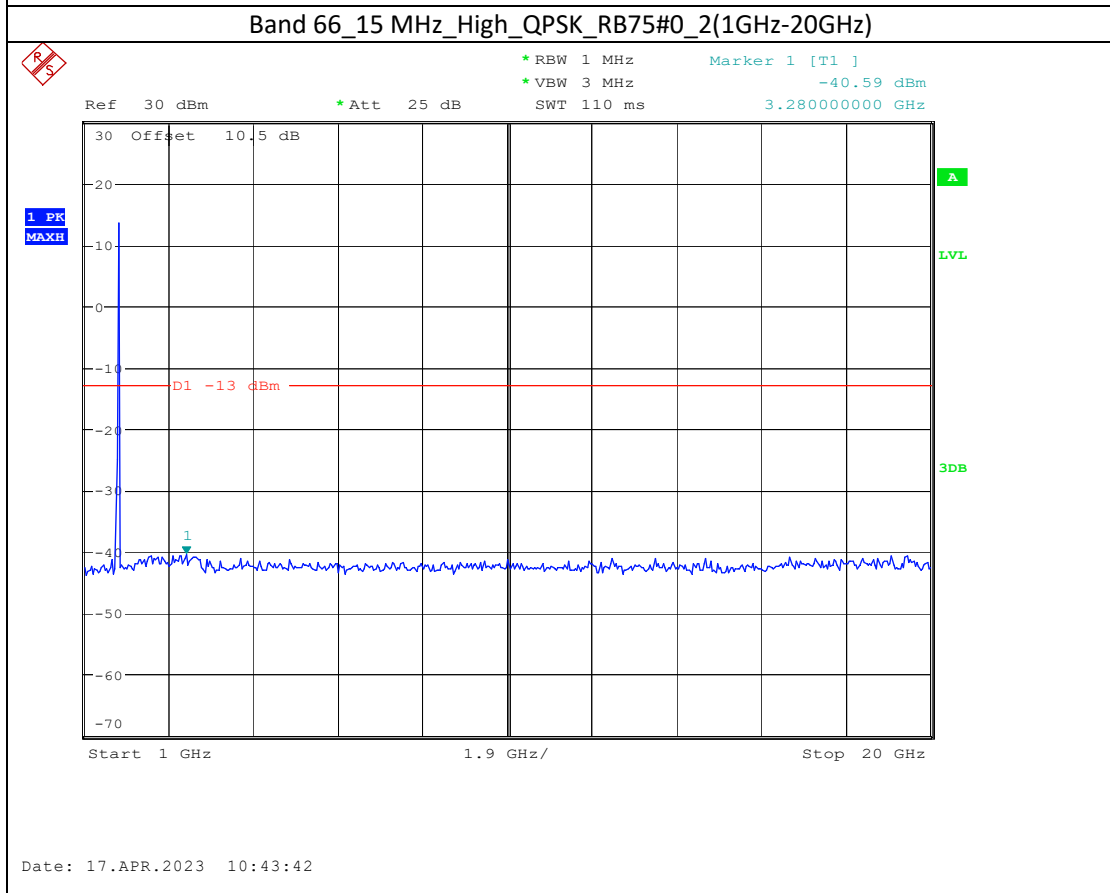

Band 2_10 MHz_High_QPSK_RB50#0_1(30MHz-1GHz)

Band 2_10 MHz_High_QPSK_RB50#0_2(1GHz-20GHz)

Band 66_1.4 MHz_Middle_QPSK_RB6#0_1(30MHz-1GHz)

Band 66_1.4 MHz_Middle_QPSK_RB6#0_2(1GHz-20GHz)

Band 66_20 MHz_Low_QPSK_RB100#0_1(30MHz-1GHz)

Date: 17.APR.2023 10:44:37

Band 66_20 MHz_Low_QPSK_RB100#0_2(1GHz-20GHz)

Date: 17.APR.2023 10:44:47

Band 5_1.4 MHz_High_QPSK_RB6#0_1(30MHz-1GHz)

Band 5_1.4 MHz_High_QPSK_RB6#0_2(1GHz-10GHz)

Band 17_10 MHz_High_QPSK_RB50#0_1(30MHz-1GHz)

Band 17_10 MHz_High_QPSK_RB50#0_2(1GHz-10GHz)