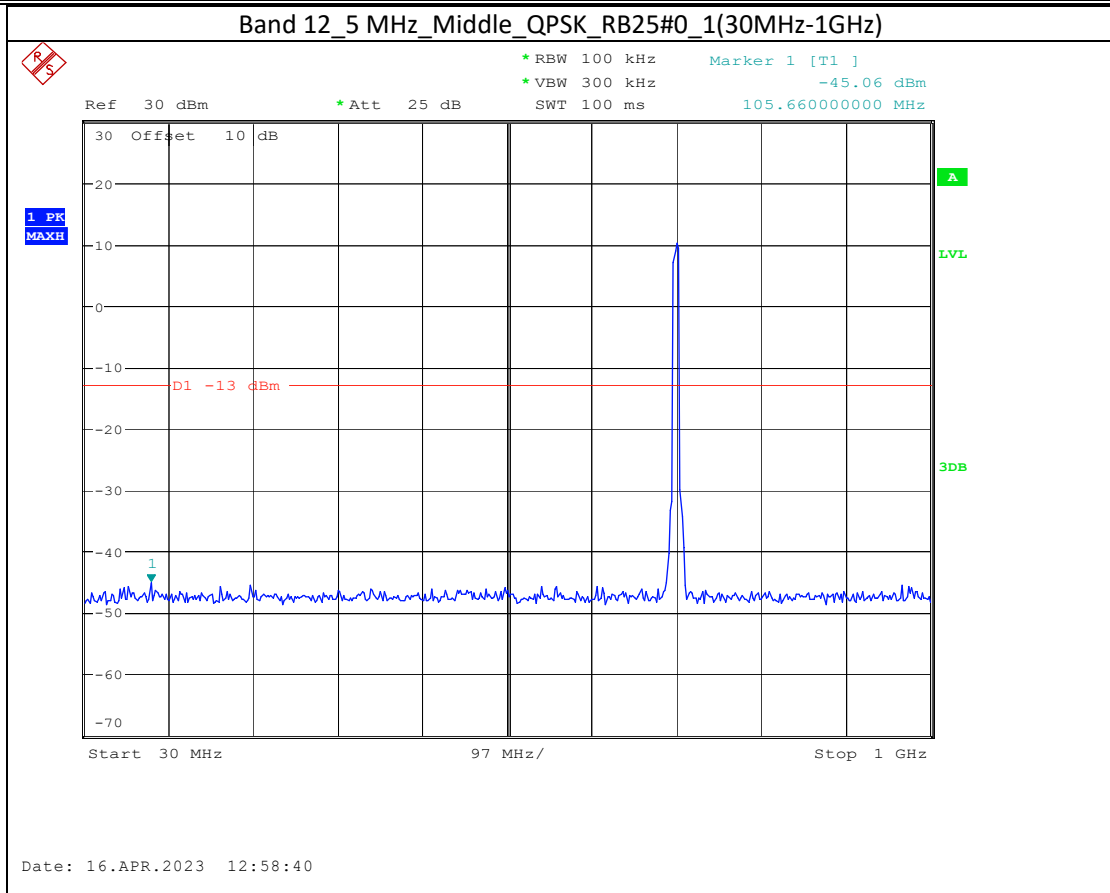

Date: 17.APR.2023 10:44:37

Band 66_20 MHz_Low_QPSK_RB100#0_2(1GHz-20GHz)

Date: 17.APR.2023 10:44:47

Band 5_1.4 MHz_High_QPSK_RB6#0_1(30MHz-1GHz)

Band 5_1.4 MHz_High_QPSK_RB6#0_2(1GHz-10GHz)

Band 17_10 MHz_High_QPSK_RB50#0_1(30MHz-1GHz)

Band 17_10 MHz_High_QPSK_RB50#0_2(1GHz-10GHz)