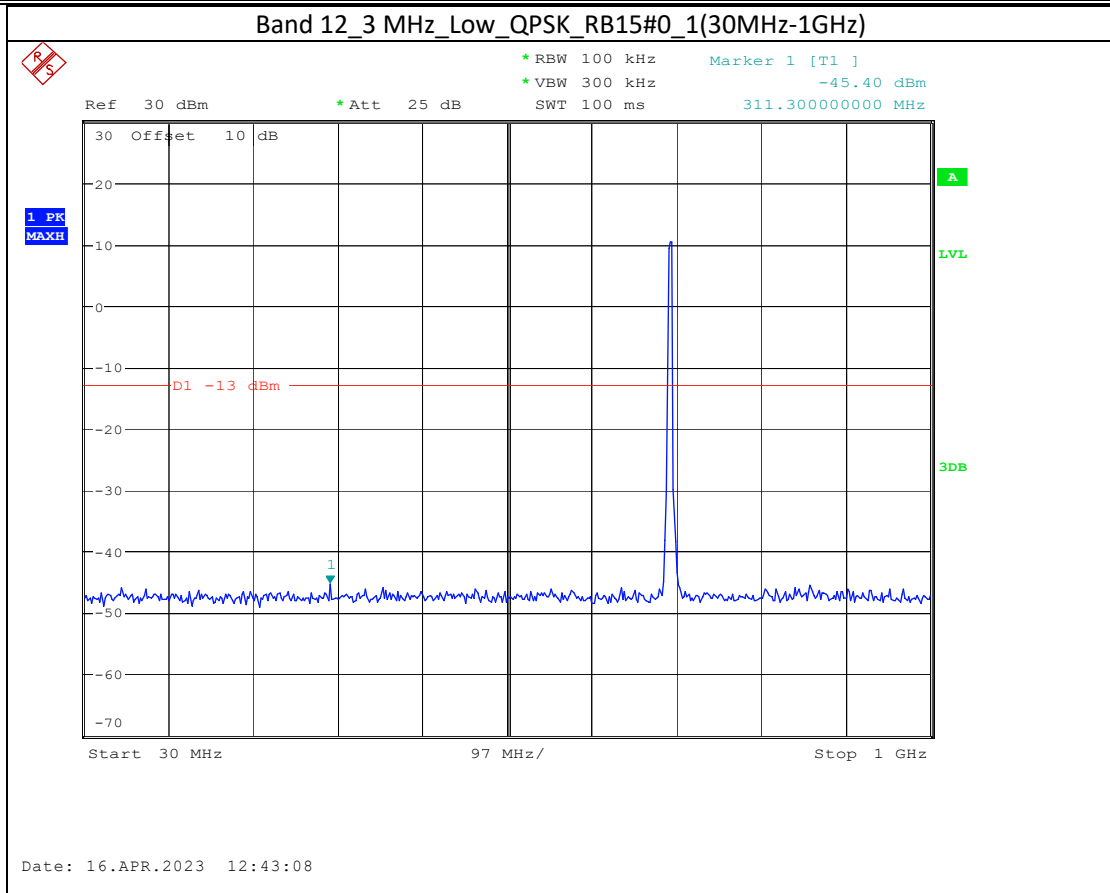

Date: 17.APR.2023 10:44:37

Band 66_20 MHz_Low_QPSK_RB100#0_2(1GHz-20GHz)

Date: 17.APR.2023 10:44:47

Band 5_1.4 MHz_High_QPSK_RB6#0_1(30MHz-1GHz)

Band 5_1.4 MHz_High_QPSK_RB6#0_2(1GHz-10GHz)

Band 17_10 MHz_High_QPSK_RB50#0_1(30MHz-1GHz)

Band 17_10 MHz_High_QPSK_RB50#0_2(1GHz-10GHz)