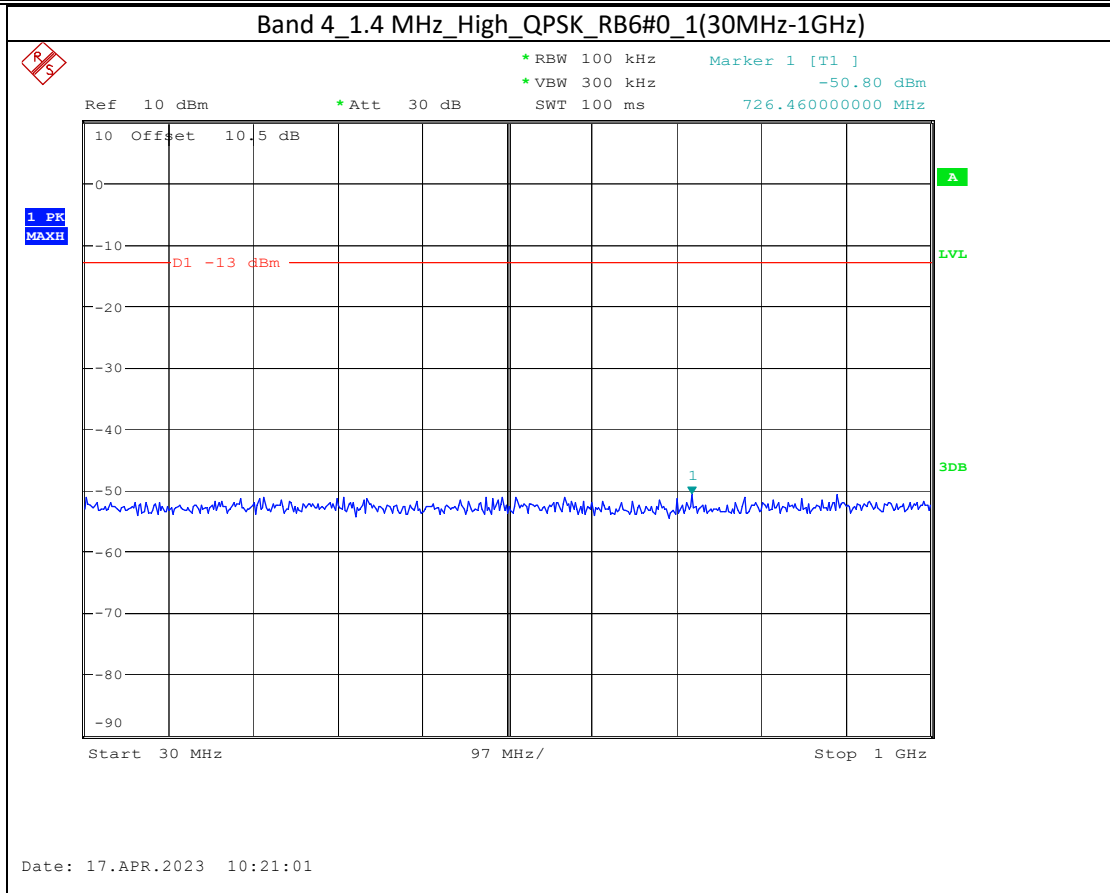

Band 2_10 MHz_High_QPSK_RB50#0_1(30MHz-1GHz)

Band 2_10 MHz_High_QPSK_RB50#0_2(1GHz-20GHz)

Band 66_1.4 MHz_Middle_QPSK_RB6#0_1(30MHz-1GHz)

Band 66_1.4 MHz_Middle_QPSK_RB6#0_2(1GHz-20GHz)

Band 66_20 MHz_Low_QPSK_RB100#0_1(30MHz-1GHz)

Date: 17.APR.2023 10:44:37

Band 66_20 MHz_Low_QPSK_RB100#0_2(1GHz-20GHz)

Date: 17.APR.2023 10:44:47

Band 5_1.4 MHz_High_QPSK_RB6#0_1(30MHz-1GHz)

Band 5_1.4 MHz_High_QPSK_RB6#0_2(1GHz-10GHz)

Band 17_10 MHz_High_QPSK_RB50#0_1(30MHz-1GHz)

Band 17_10 MHz_High_QPSK_RB50#0_2(1GHz-10GHz)