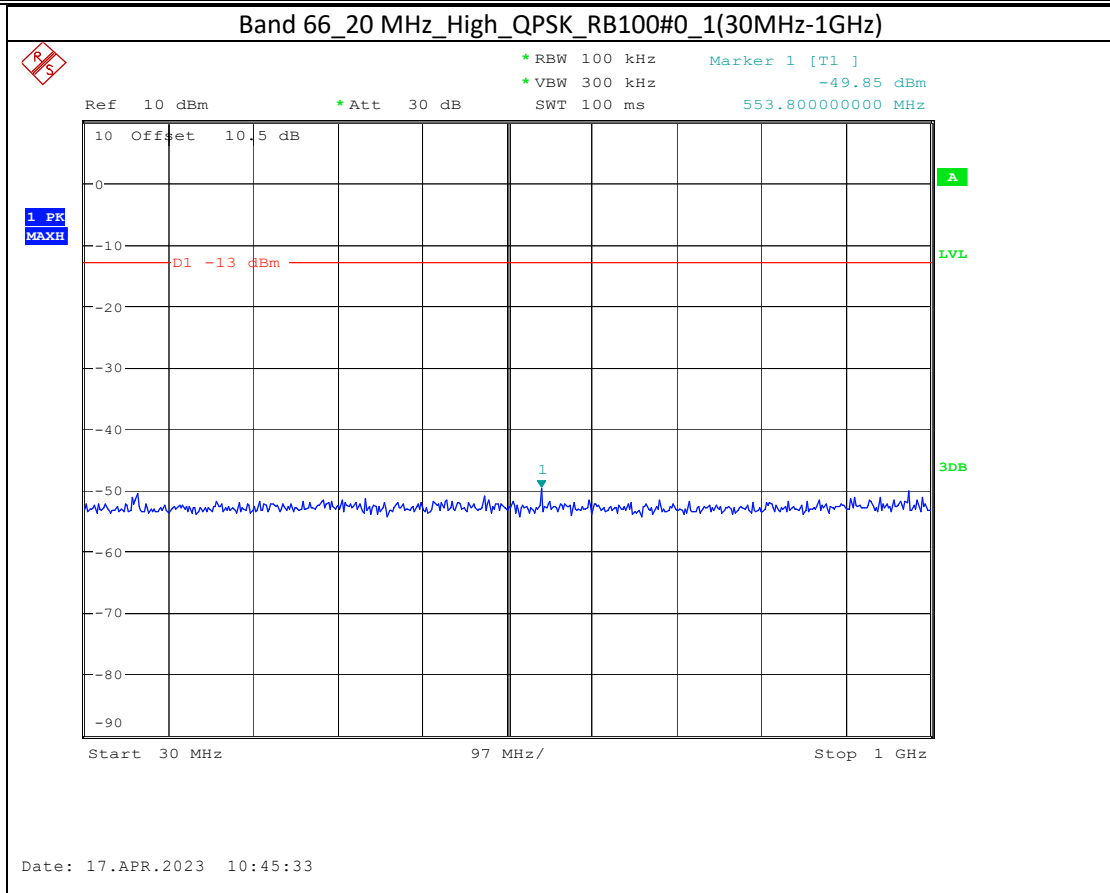

Band 2_10 MHz_High_QPSK_RB50#0_1(30MHz-1GHz)

Band 2_10 MHz_High_QPSK_RB50#0_2(1GHz-20GHz)

Band 66_1.4 MHz_Middle_QPSK_RB6#0_1(30MHz-1GHz)

Band 66_1.4 MHz_Middle_QPSK_RB6#0_2(1GHz-20GHz)

Band 66_20 MHz_Low_QPSK_RB100#0_1(30MHz-1GHz)

Date: 17.APR.2023 10:44:37

Band 66_20 MHz_Low_QPSK_RB100#0_2(1GHz-20GHz)

Date: 17.APR.2023 10:44:47

Band 5_1.4 MHz_High_QPSK_RB6#0_1(30MHz-1GHz)

Band 5_1.4 MHz_High_QPSK_RB6#0_2(1GHz-10GHz)

Band 17_10 MHz_High_QPSK_RB50#0_1(30MHz-1GHz)

Band 17_10 MHz_High_QPSK_RB50#0_2(1GHz-10GHz)