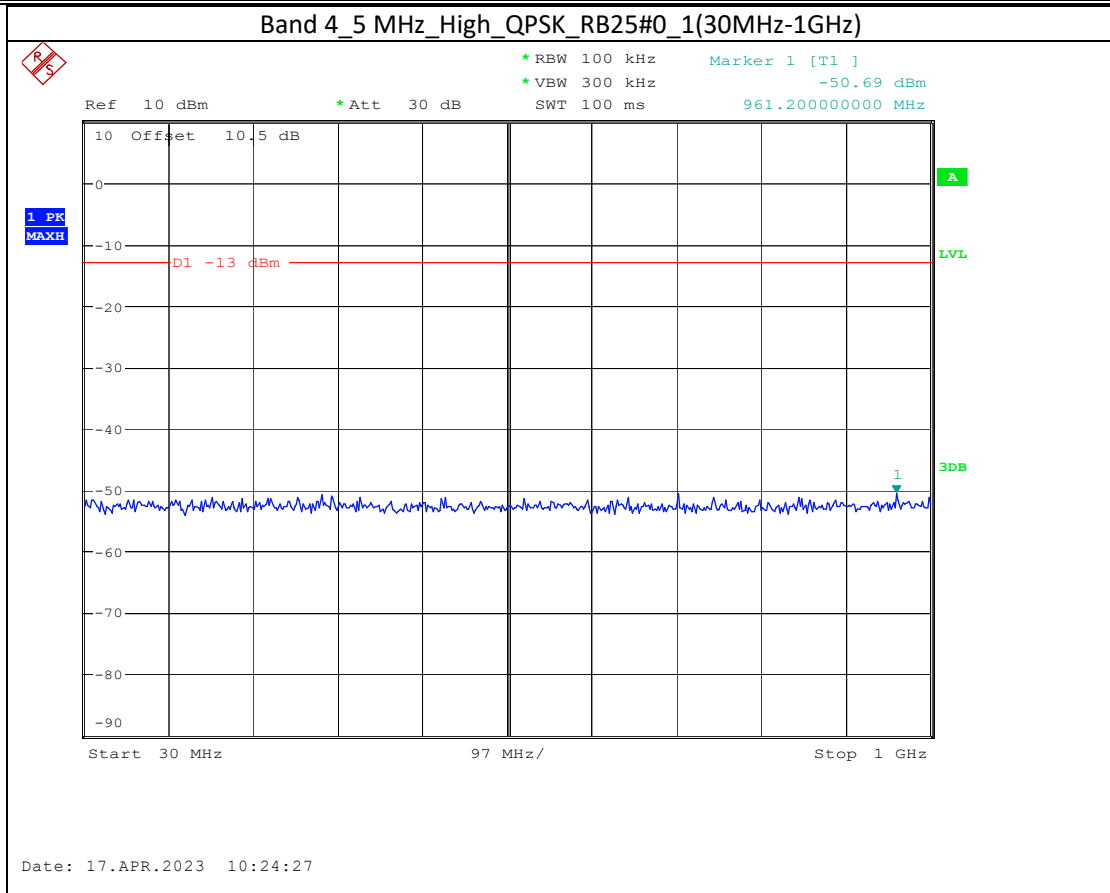

Band 2_10 MHz_High_QPSK_RB50#0_1(30MHz-1GHz)

Band 2_10 MHz_High_QPSK_RB50#0_2(1GHz-20GHz)

Band 66_1.4 MHz_Middle_QPSK_RB6#0_1(30MHz-1GHz)

Band 66_1.4 MHz_Middle_QPSK_RB6#0_2(1GHz-20GHz)

Band 66_20 MHz_Low_QPSK_RB100#0_1(30MHz-1GHz)

Date: 17.APR.2023 10:44:37

Band 66_20 MHz_Low_QPSK_RB100#0_2(1GHz-20GHz)

Date: 17.APR.2023 10:44:47

Band 5_1.4 MHz_High_QPSK_RB6#0_1(30MHz-1GHz)

Band 5_1.4 MHz_High_QPSK_RB6#0_2(1GHz-10GHz)

Band 17_10 MHz_High_QPSK_RB50#0_1(30MHz-1GHz)

Band 17_10 MHz_High_QPSK_RB50#0_2(1GHz-10GHz)