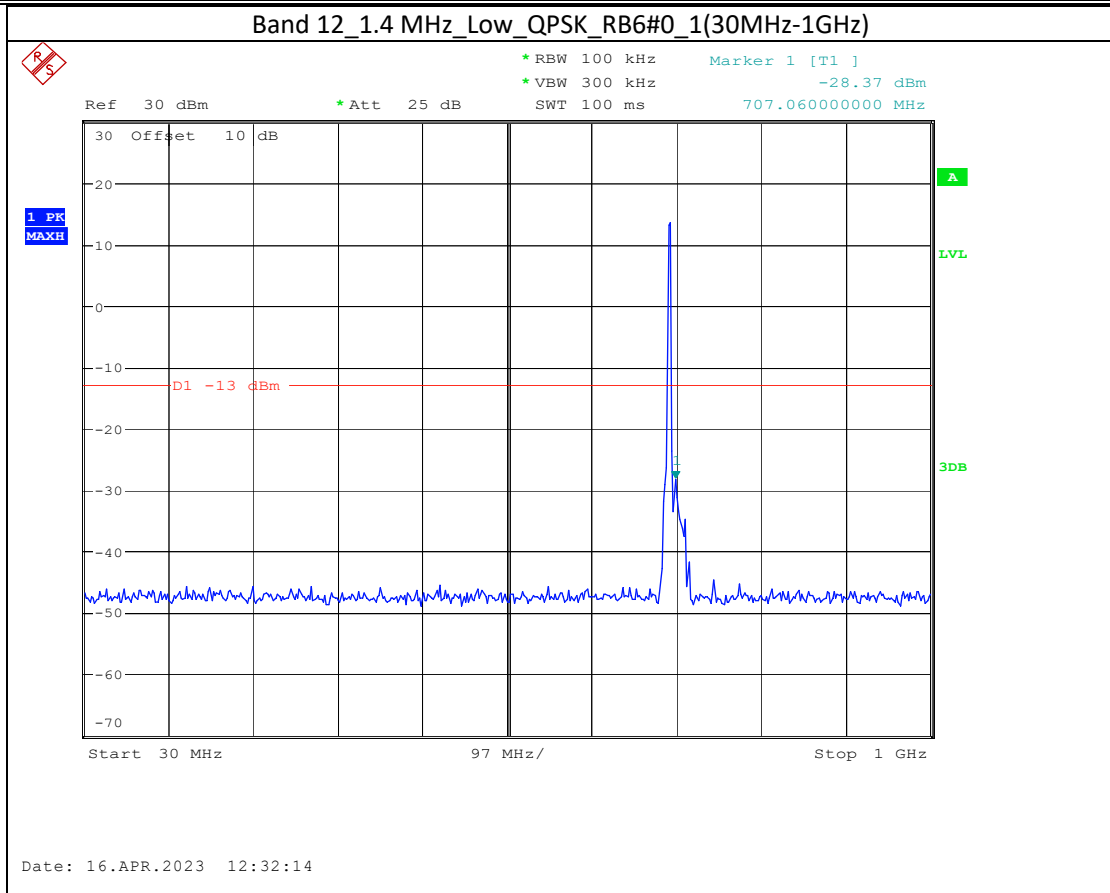

Date: 17.APR.2023 10:44:37

Band 66_20 MHz_Low_QPSK_RB100#0_2(1GHz-20GHz)

Date: 17.APR.2023 10:44:47

Band 5_1.4 MHz_High_QPSK_RB6#0_1(30MHz-1GHz)

Band 5_1.4 MHz_High_QPSK_RB6#0_2(1GHz-10GHz)

Band 17_10 MHz_High_QPSK_RB50#0_1(30MHz-1GHz)

Band 17_10 MHz_High_QPSK_RB50#0_2(1GHz-10GHz)