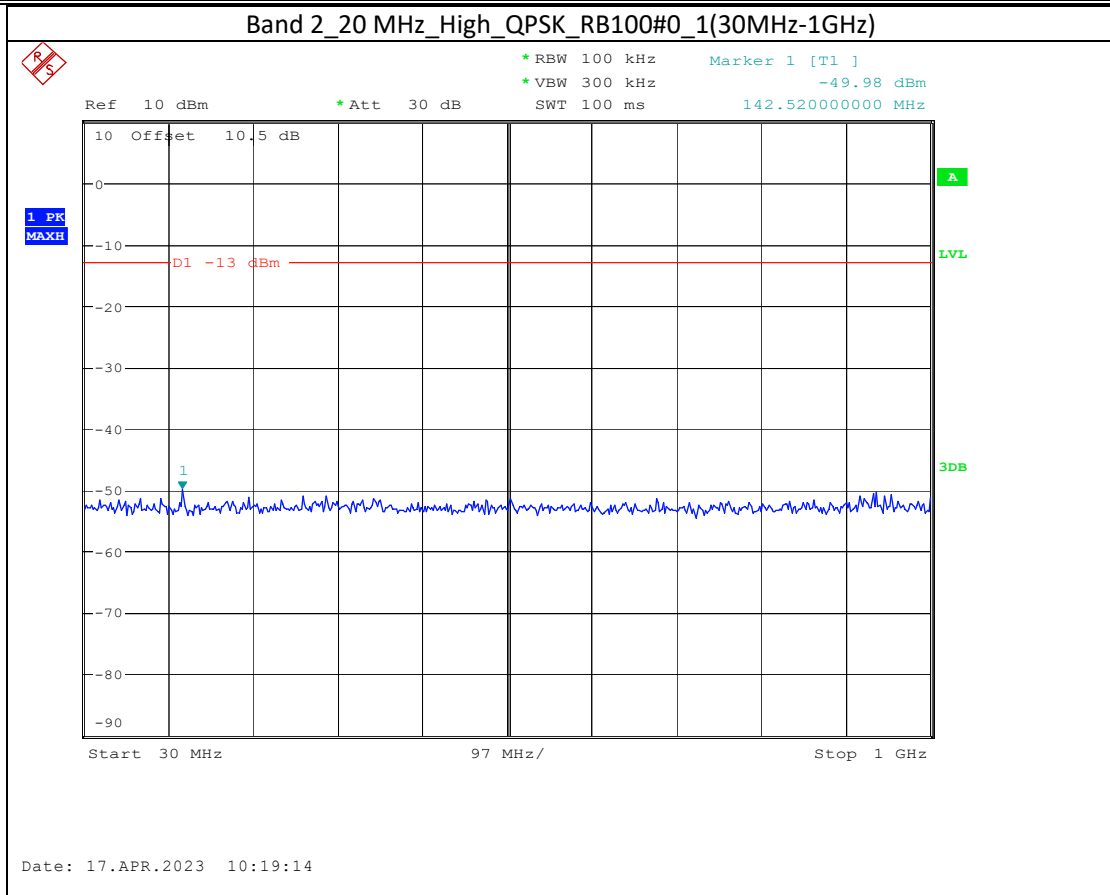

Band 2_10 MHz_High_QPSK_RB50#0_1(30MHz-1GHz)

Band 2_10 MHz_High_QPSK_RB50#0_2(1GHz-20GHz)

Band 66_1.4 MHz_Middle_QPSK_RB6#0_1(30MHz-1GHz)

Band 66_1.4 MHz_Middle_QPSK_RB6#0_2(1GHz-20GHz)

Band 66_20 MHz_Low_QPSK_RB100#0_1(30MHz-1GHz)

Date: 17.APR.2023 10:44:37

Band 66_20 MHz_Low_QPSK_RB100#0_2(1GHz-20GHz)

Date: 17.APR.2023 10:44:47

Band 5_1.4 MHz_High_QPSK_RB6#0_1(30MHz-1GHz)

Band 5_1.4 MHz_High_QPSK_RB6#0_2(1GHz-10GHz)

Band 17_10 MHz_High_QPSK_RB50#0_1(30MHz-1GHz)

Band 17_10 MHz_High_QPSK_RB50#0_2(1GHz-10GHz)