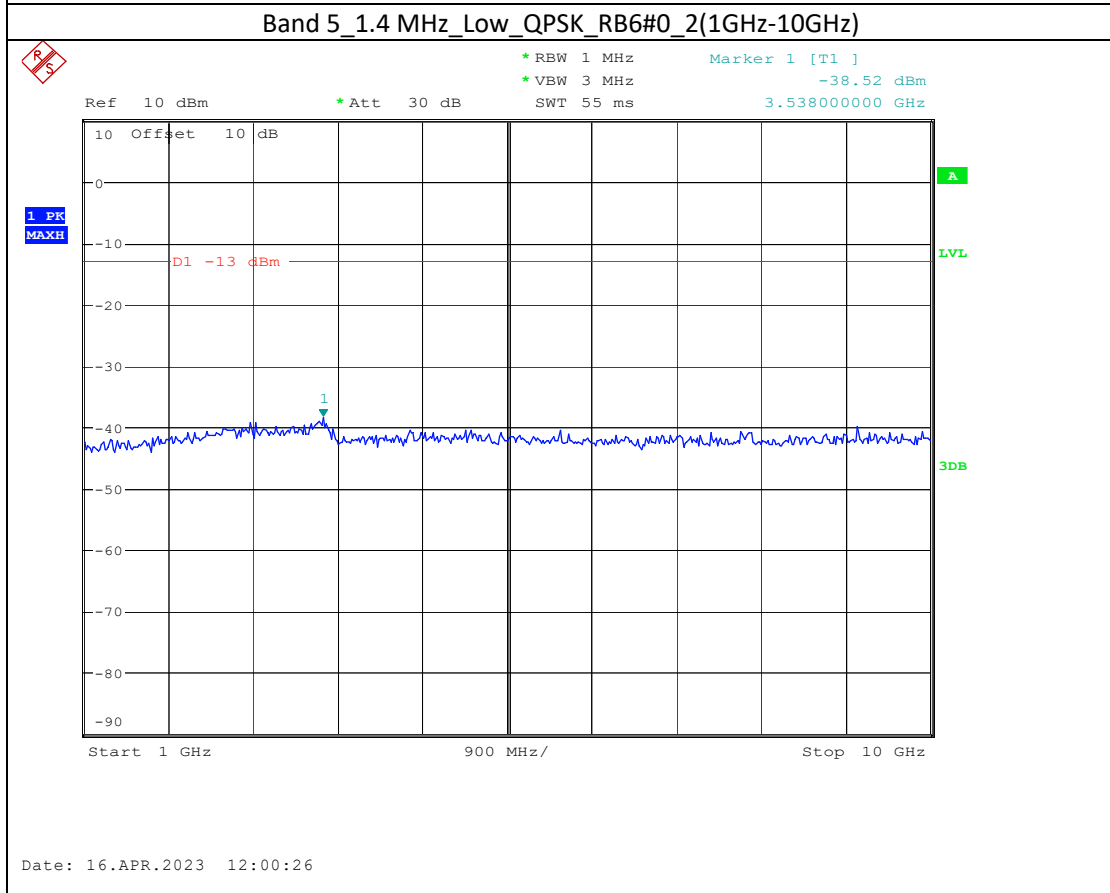

Date: 17.APR.2023 10:44:37

Band 66_20 MHz_Low_QPSK_RB100#0_2(1GHz-20GHz)

Date: 17.APR.2023 10:44:47

Band 5_1.4 MHz_High_QPSK_RB6#0_1(30MHz-1GHz)

Band 5_1.4 MHz_High_QPSK_RB6#0_2(1GHz-10GHz)

Band 17_10 MHz_High_QPSK_RB50#0_1(30MHz-1GHz)

Band 17_10 MHz_High_QPSK_RB50#0_2(1GHz-10GHz)