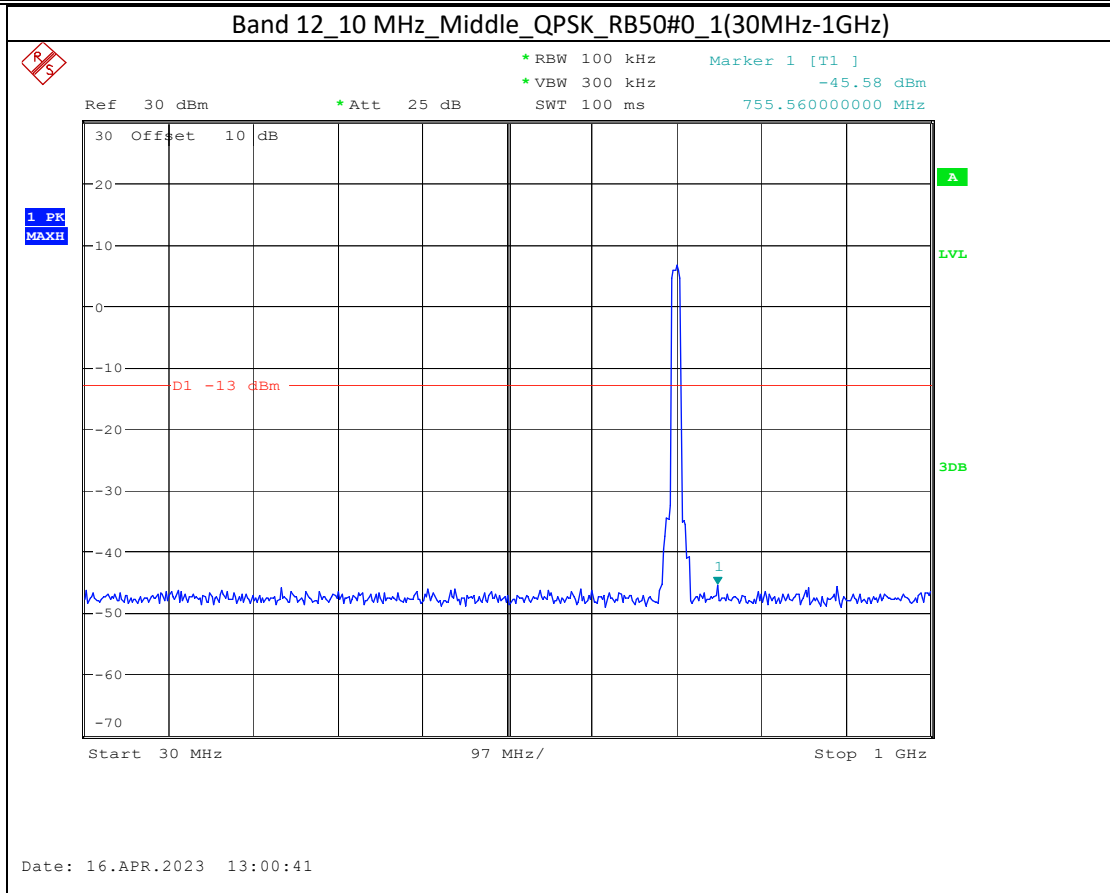

Date: 17.APR.2023 10:44:37

Band 66_20 MHz_Low_QPSK_RB100#0_2(1GHz-20GHz)

Date: 17.APR.2023 10:44:47

Band 5_1.4 MHz_High_QPSK_RB6#0_1(30MHz-1GHz)

Band 5_1.4 MHz_High_QPSK_RB6#0_2(1GHz-10GHz)

Band 17_10 MHz_High_QPSK_RB50#0_1(30MHz-1GHz)

Band 17_10 MHz_High_QPSK_RB50#0_2(1GHz-10GHz)