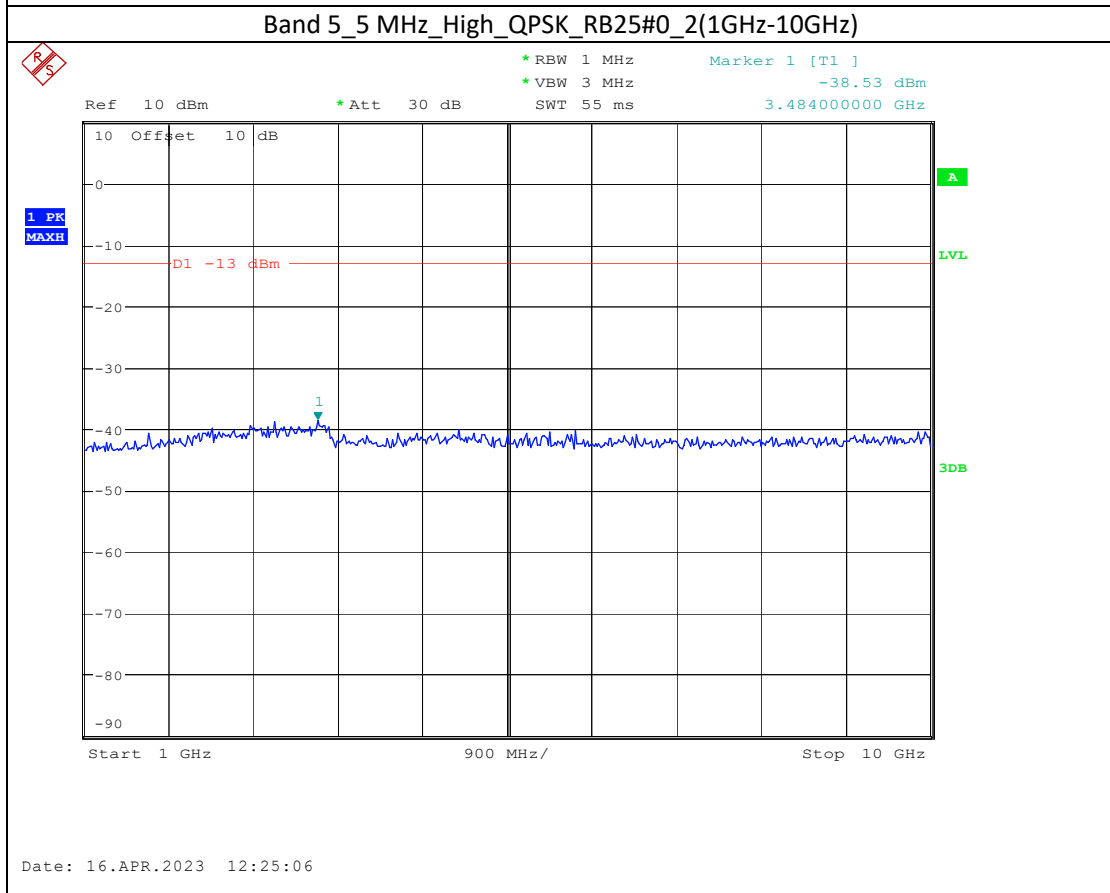

Date: 17.APR.2023 10:44:37

Band 66_20 MHz_Low_QPSK_RB100#0_2(1GHz-20GHz)

Date: 17.APR.2023 10:44:47

Band 5_1.4 MHz_High_QPSK_RB6#0_1(30MHz-1GHz)

Band 5_1.4 MHz_High_QPSK_RB6#0_2(1GHz-10GHz)

Band 17_10 MHz_High_QPSK_RB50#0_1(30MHz-1GHz)

Band 17_10 MHz_High_QPSK_RB50#0_2(1GHz-10GHz)