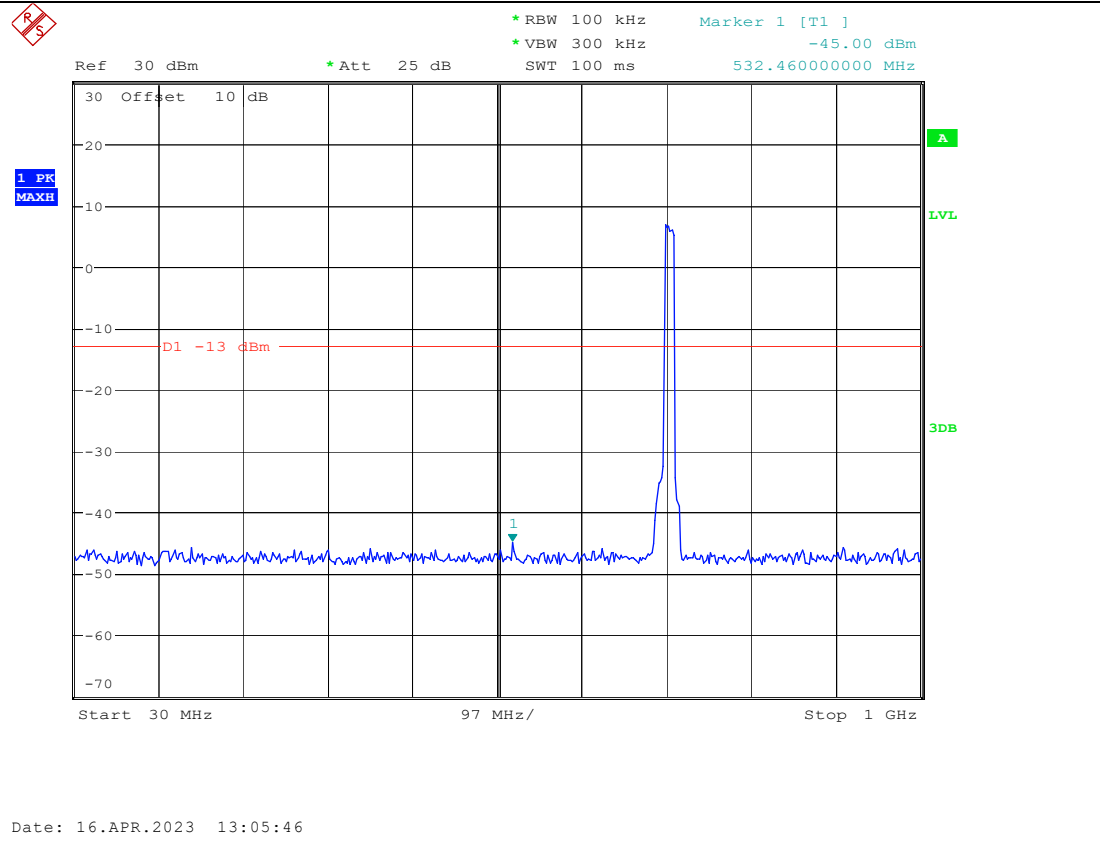

Date: 17.APR.2023 10:44:37

Band 66_20 MHz_Low_QPSK_RB100#0_2(1GHz-20GHz)

Date: 17.APR.2023 10:44:47

Band 5_1.4 MHz_High_QPSK_RB6#0_1(30MHz-1GHz)

Band 5_1.4 MHz_High_QPSK_RB6#0_2(1GHz-10GHz)

Band 17_10 MHz_High_QPSK_RB50#0_1(30MHz-1GHz)

Band 17_10 MHz_High_QPSK_RB50#0_2(1GHz-10GHz)