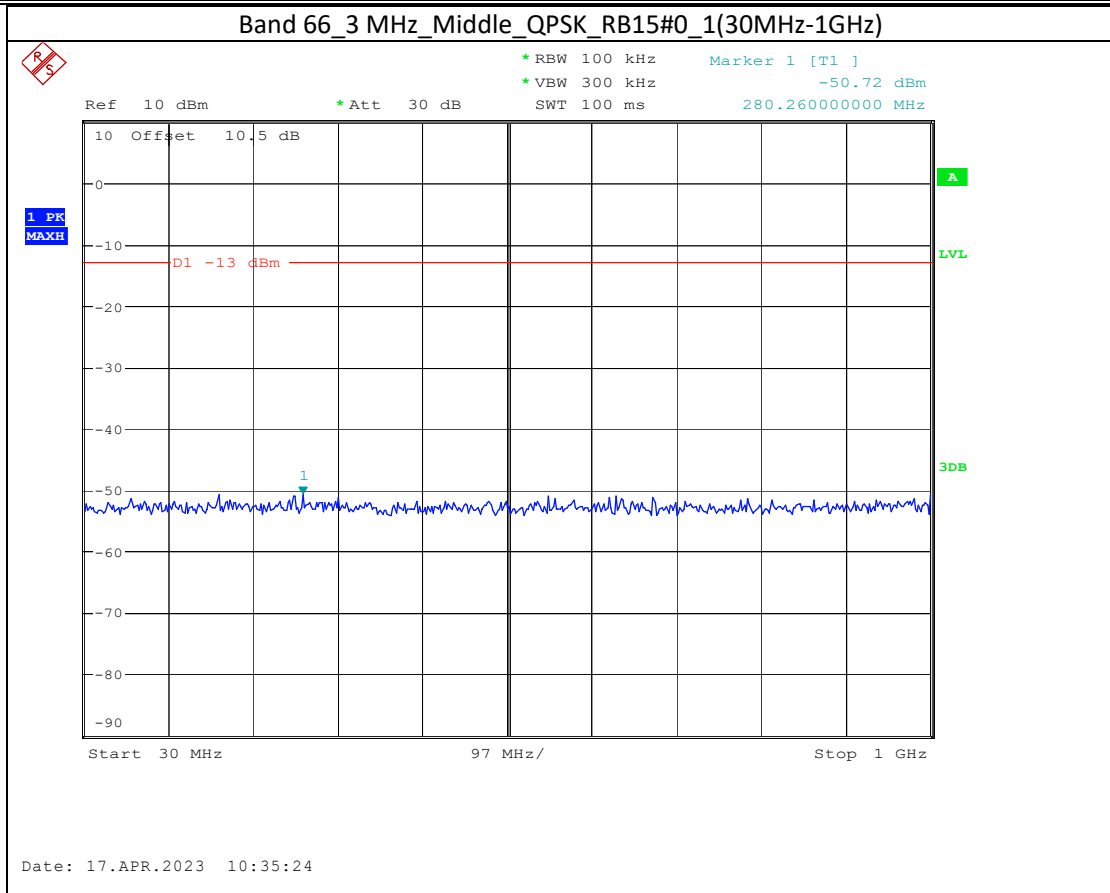

Band 2_10 MHz_High_QPSK_RB50#0_1(30MHz-1GHz)

Band 2_10 MHz_High_QPSK_RB50#0_2(1GHz-20GHz)

Band 66_1.4 MHz_Middle_QPSK_RB6#0_1(30MHz-1GHz)

Band 66_1.4 MHz_Middle_QPSK_RB6#0_2(1GHz-20GHz)

Band 66_20 MHz_Low_QPSK_RB100#0_1(30MHz-1GHz)

Date: 17.APR.2023 10:44:37

Band 66_20 MHz_Low_QPSK_RB100#0_2(1GHz-20GHz)

Date: 17.APR.2023 10:44:47

Band 5_1.4 MHz_High_QPSK_RB6#0_1(30MHz-1GHz)

Band 5_1.4 MHz_High_QPSK_RB6#0_2(1GHz-10GHz)

Band 17_10 MHz_High_QPSK_RB50#0_1(30MHz-1GHz)

Band 17_10 MHz_High_QPSK_RB50#0_2(1GHz-10GHz)