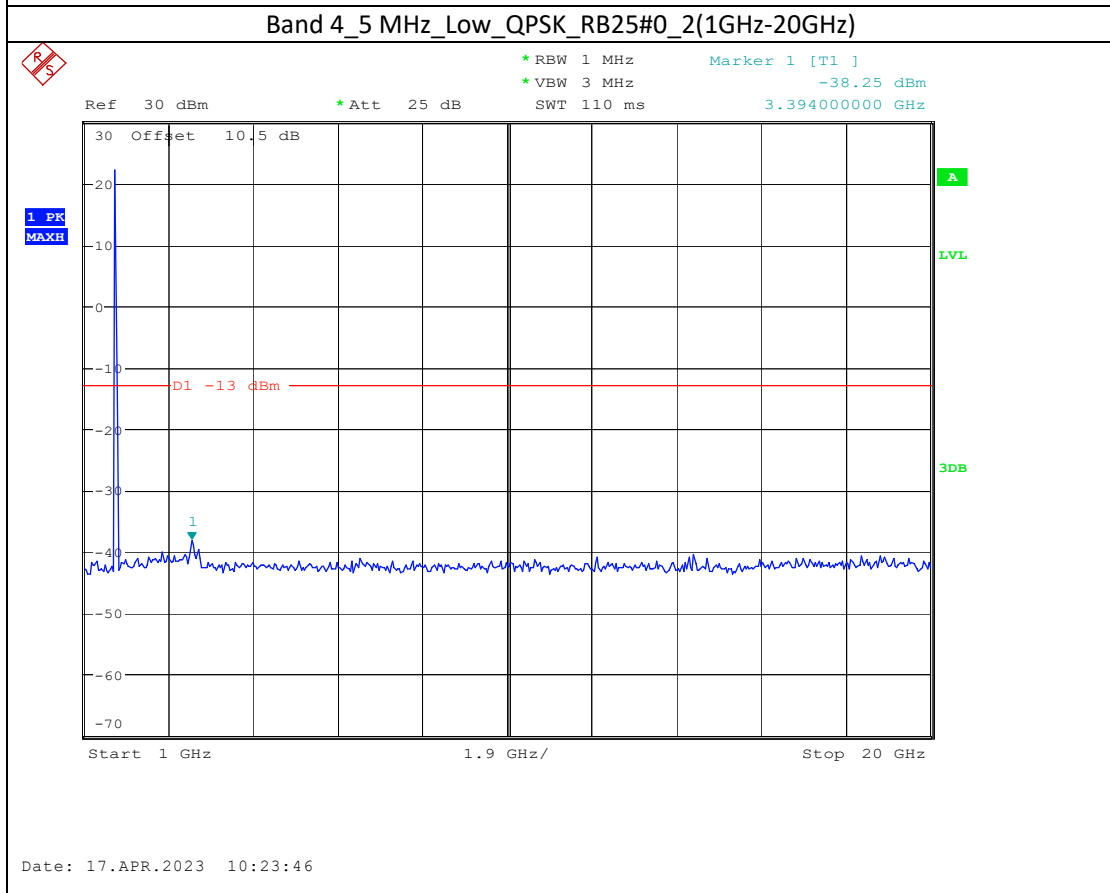

Band 2_10 MHz_High_QPSK_RB50#0_1(30MHz-1GHz)

Band 2_10 MHz_High_QPSK_RB50#0_2(1GHz-20GHz)

Band 66_1.4 MHz_Middle_QPSK_RB6#0_1(30MHz-1GHz)

Band 66_1.4 MHz_Middle_QPSK_RB6#0_2(1GHz-20GHz)

Band 66_20 MHz_Low_QPSK_RB100#0_1(30MHz-1GHz)

Date: 17.APR.2023 10:44:37

Band 66_20 MHz_Low_QPSK_RB100#0_2(1GHz-20GHz)

Date: 17.APR.2023 10:44:47

Band 5_1.4 MHz_High_QPSK_RB6#0_1(30MHz-1GHz)

Band 5_1.4 MHz_High_QPSK_RB6#0_2(1GHz-10GHz)

Band 17_10 MHz_High_QPSK_RB50#0_1(30MHz-1GHz)

Band 17_10 MHz_High_QPSK_RB50#0_2(1GHz-10GHz)