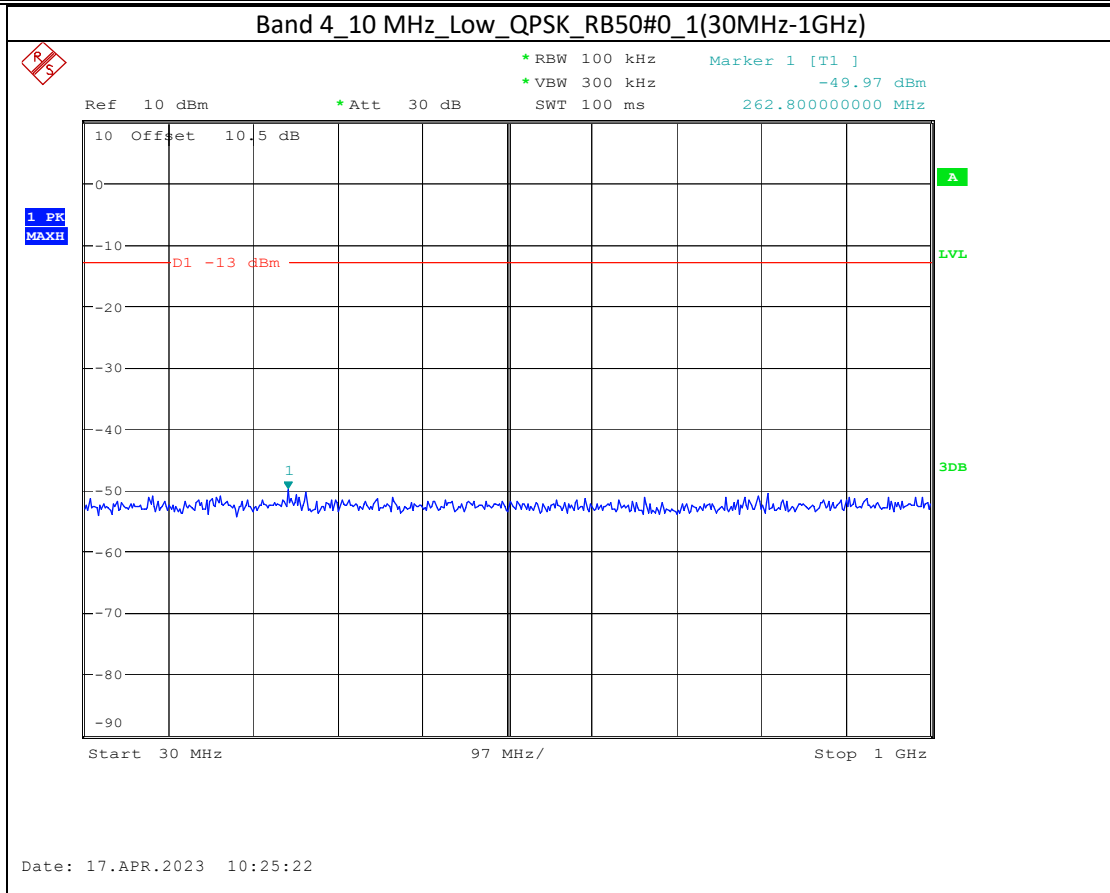

Band 2_10 MHz_High_QPSK_RB50#0_1(30MHz-1GHz)

Band 2_10 MHz_High_QPSK_RB50#0_2(1GHz-20GHz)

Band 66_1.4 MHz_Middle_QPSK_RB6#0_1(30MHz-1GHz)

Band 66_1.4 MHz_Middle_QPSK_RB6#0_2(1GHz-20GHz)

Band 66_20 MHz_Low_QPSK_RB100#0_1(30MHz-1GHz)

Date: 17.APR.2023 10:44:37

Band 66_20 MHz_Low_QPSK_RB100#0_2(1GHz-20GHz)

Date: 17.APR.2023 10:44:47

Band 5_1.4 MHz_High_QPSK_RB6#0_1(30MHz-1GHz)

Band 5_1.4 MHz_High_QPSK_RB6#0_2(1GHz-10GHz)

Band 17_10 MHz_High_QPSK_RB50#0_1(30MHz-1GHz)

Band 17_10 MHz_High_QPSK_RB50#0_2(1GHz-10GHz)