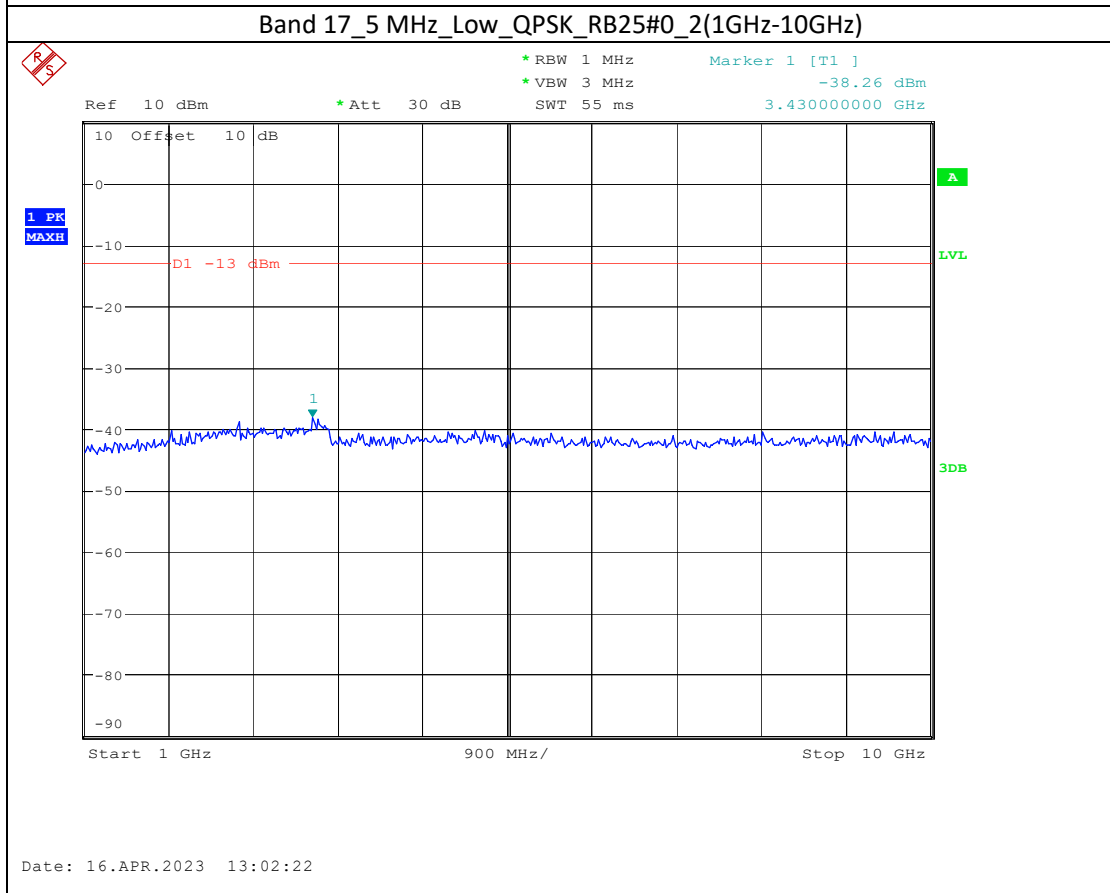

Date: 17.APR.2023 10:44:37

Band 66_20 MHz_Low_QPSK_RB100#0_2(1GHz-20GHz)

Date: 17.APR.2023 10:44:47

Band 5_1.4 MHz_High_QPSK_RB6#0_1(30MHz-1GHz)

Band 5_1.4 MHz_High_QPSK_RB6#0_2(1GHz-10GHz)

Band 17_10 MHz_High_QPSK_RB50#0_1(30MHz-1GHz)

Band 17_10 MHz_High_QPSK_RB50#0_2(1GHz-10GHz)