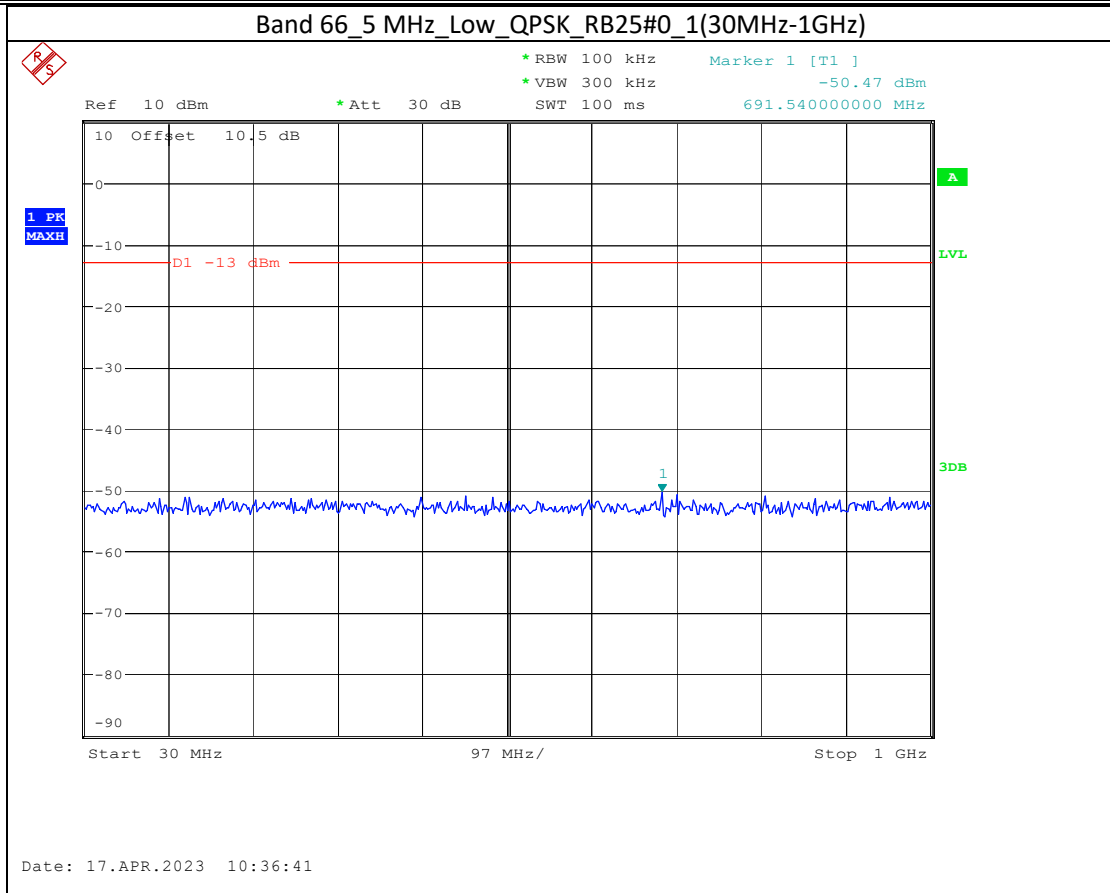

Band 2_10 MHz_High_QPSK_RB50#0_1(30MHz-1GHz)

Band 2_10 MHz_High_QPSK_RB50#0_2(1GHz-20GHz)

Band 66_1.4 MHz_Middle_QPSK_RB6#0_1(30MHz-1GHz)

Band 66_1.4 MHz_Middle_QPSK_RB6#0_2(1GHz-20GHz)

Band 66_20 MHz_Low_QPSK_RB100#0_1(30MHz-1GHz)

Date: 17.APR.2023 10:44:37

Band 66_20 MHz_Low_QPSK_RB100#0_2(1GHz-20GHz)

Date: 17.APR.2023 10:44:47

Band 5_1.4 MHz_High_QPSK_RB6#0_1(30MHz-1GHz)

Band 5_1.4 MHz_High_QPSK_RB6#0_2(1GHz-10GHz)

Band 17_10 MHz_High_QPSK_RB50#0_1(30MHz-1GHz)

Band 17_10 MHz_High_QPSK_RB50#0_2(1GHz-10GHz)