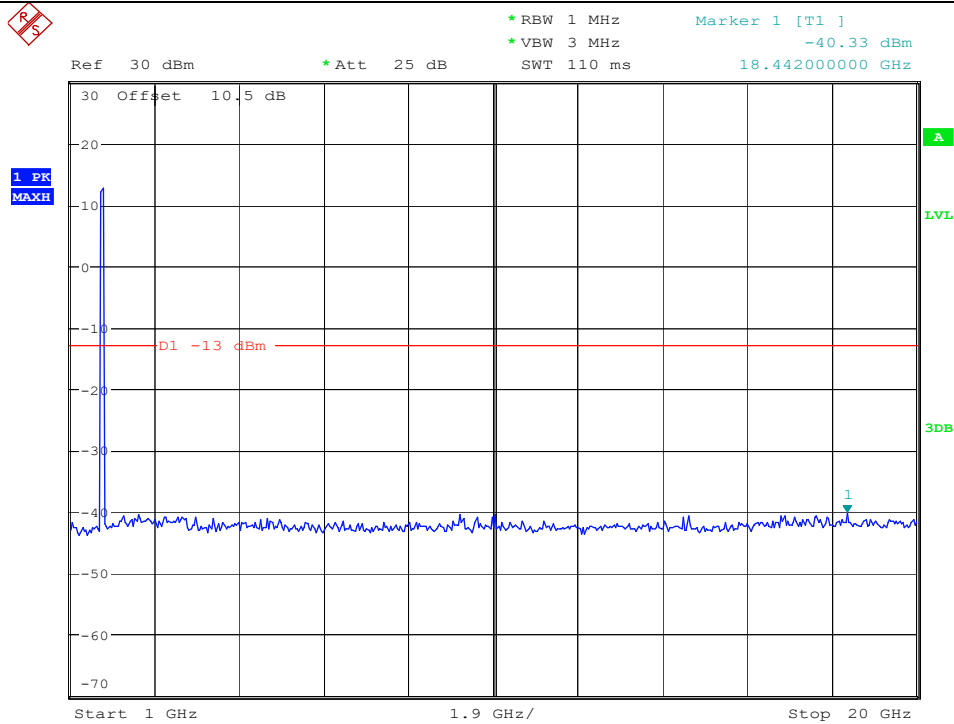

Band 2_10 MHz_High_QPSK_RB50#0_1(30MHz-1GHz)

Band 2_10 MHz_High_QPSK_RB50#0_2(1GHz-20GHz)

Band 66_1.4 MHz_Middle_QPSK_RB6#0_1(30MHz-1GHz)

Band 66_1.4 MHz_Middle_QPSK_RB6#0_2(1GHz-20GHz)

Band 66_20 MHz_Low_QPSK_RB100#0_1(30MHz-1GHz)

Date: 17.APR.2023 10:44:37

Band 66_20 MHz_Low_QPSK_RB100#0_2(1GHz-20GHz)

Date: 17.APR.2023 10:44:47

Band 5_1.4 MHz_High_QPSK_RB6#0_1(30MHz-1GHz)

Band 5_1.4 MHz_High_QPSK_RB6#0_2(1GHz-10GHz)

Band 17_10 MHz_High_QPSK_RB50#0_1(30MHz-1GHz)

Band 17_10 MHz_High_QPSK_RB50#0_2(1GHz-10GHz)