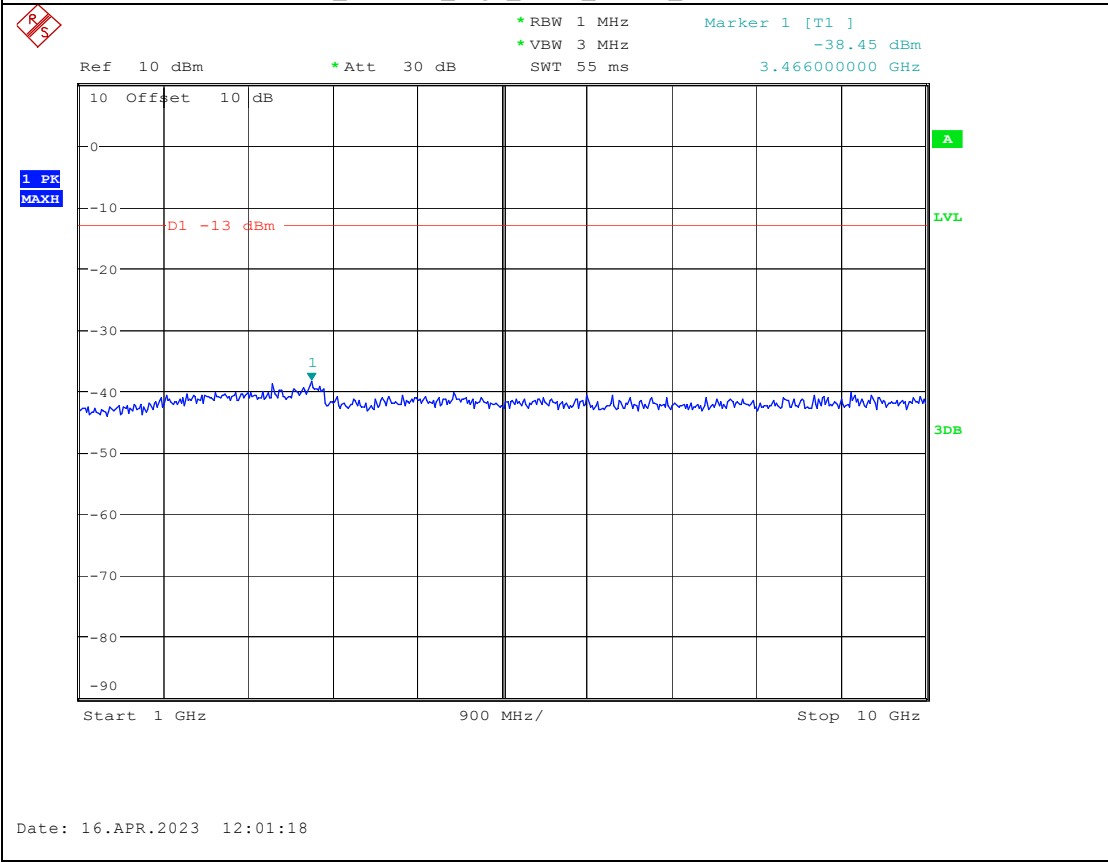

Date: 17.APR.2023 10:44:37

Band 66_20 MHz_Low_QPSK_RB100#0_2(1GHz-20GHz)

Date: 17.APR.2023 10:44:47

Band 5_1.4 MHz_High_QPSK_RB6#0_1(30MHz-1GHz)

Band 5_1.4 MHz_High_QPSK_RB6#0_2(1GHz-10GHz)

Band 17_10 MHz_High_QPSK_RB50#0_1(30MHz-1GHz)

Band 17_10 MHz_High_QPSK_RB50#0_2(1GHz-10GHz)