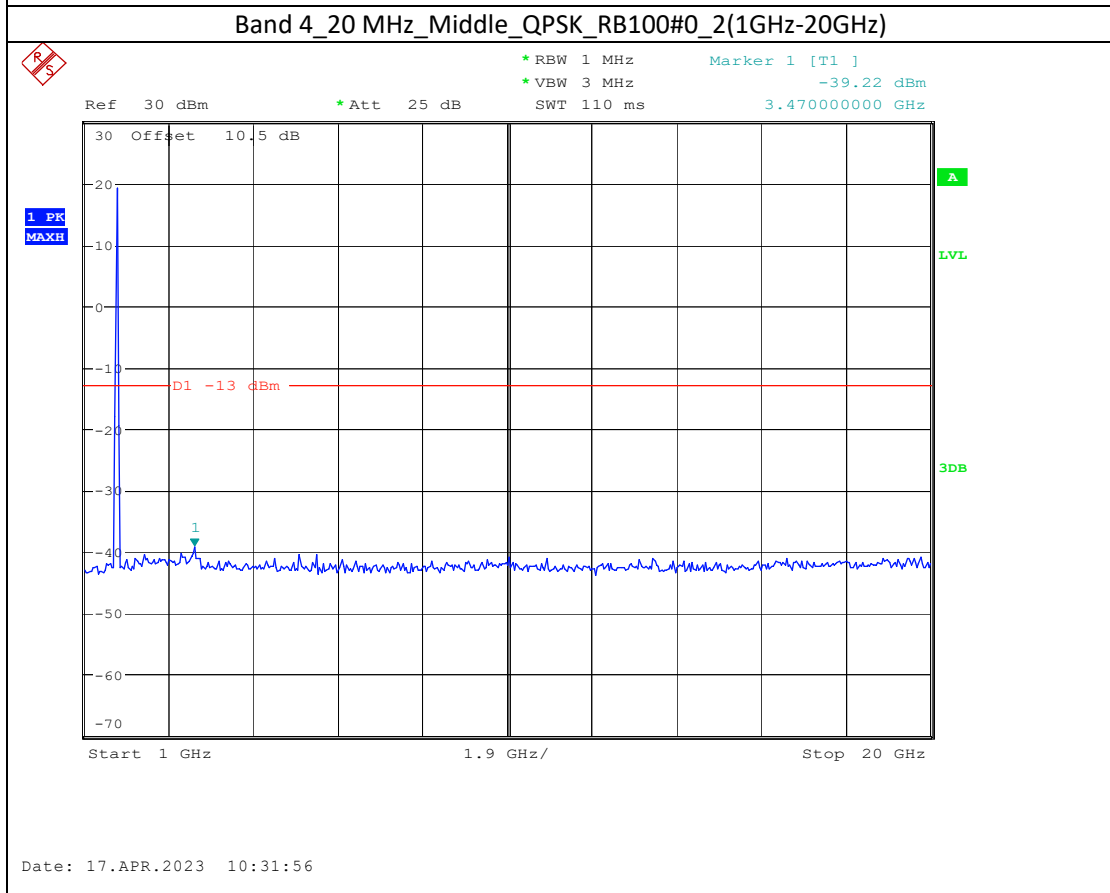

Band 2_10 MHz_High_QPSK_RB50#0_1(30MHz-1GHz)

Band 2_10 MHz_High_QPSK_RB50#0_2(1GHz-20GHz)

Band 66_1.4 MHz_Middle_QPSK_RB6#0_1(30MHz-1GHz)

Band 66_1.4 MHz_Middle_QPSK_RB6#0_2(1GHz-20GHz)

Band 66_20 MHz_Low_QPSK_RB100#0_1(30MHz-1GHz)

Date: 17.APR.2023 10:44:37

Band 66_20 MHz_Low_QPSK_RB100#0_2(1GHz-20GHz)

Date: 17.APR.2023 10:44:47

Band 5_1.4 MHz_High_QPSK_RB6#0_1(30MHz-1GHz)

Band 5_1.4 MHz_High_QPSK_RB6#0_2(1GHz-10GHz)

Band 17_10 MHz_High_QPSK_RB50#0_1(30MHz-1GHz)

Band 17_10 MHz_High_QPSK_RB50#0_2(1GHz-10GHz)