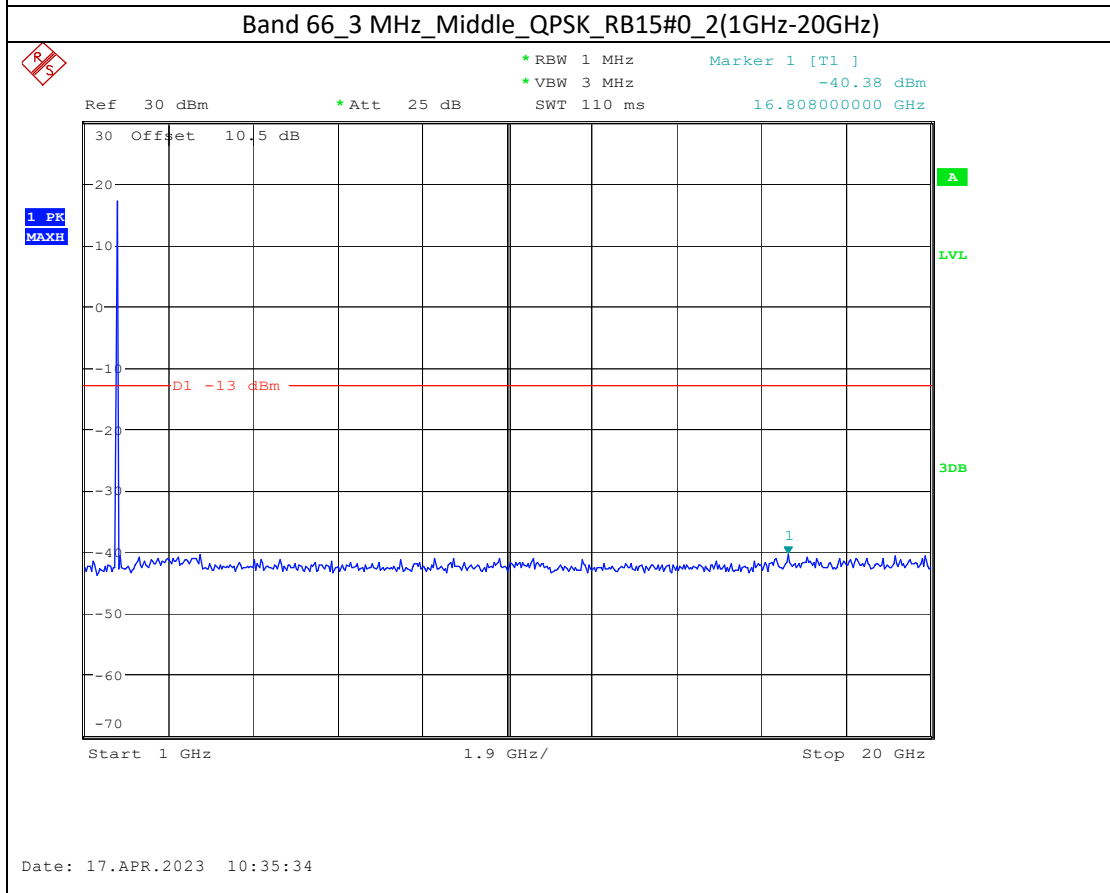

Band 2_10 MHz_High_QPSK_RB50#0_1(30MHz-1GHz)

Band 2_10 MHz_High_QPSK_RB50#0_2(1GHz-20GHz)

Band 66_1.4 MHz_Middle_QPSK_RB6#0_1(30MHz-1GHz)

Band 66_1.4 MHz_Middle_QPSK_RB6#0_2(1GHz-20GHz)

Band 66_20 MHz_Low_QPSK_RB100#0_1(30MHz-1GHz)

Date: 17.APR.2023 10:44:37

Band 66_20 MHz_Low_QPSK_RB100#0_2(1GHz-20GHz)

Date: 17.APR.2023 10:44:47

Band 5_1.4 MHz_High_QPSK_RB6#0_1(30MHz-1GHz)

Band 5_1.4 MHz_High_QPSK_RB6#0_2(1GHz-10GHz)

Band 17_10 MHz_High_QPSK_RB50#0_1(30MHz-1GHz)

Band 17_10 MHz_High_QPSK_RB50#0_2(1GHz-10GHz)