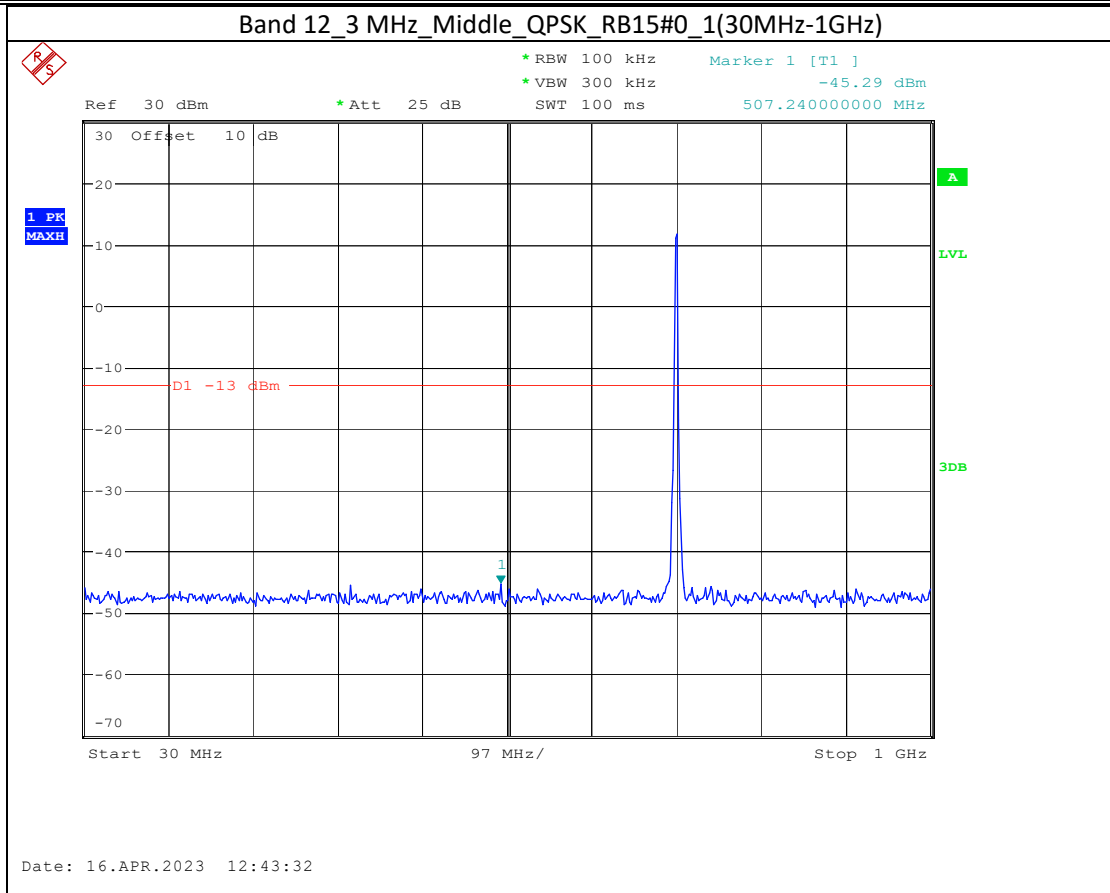

Date: 17.APR.2023 10:44:37

Band 66_20 MHz_Low_QPSK_RB100#0_2(1GHz-20GHz)

Date: 17.APR.2023 10:44:47

Band 5_1.4 MHz_High_QPSK_RB6#0_1(30MHz-1GHz)

Band 5_1.4 MHz_High_QPSK_RB6#0_2(1GHz-10GHz)

Band 17_10 MHz_High_QPSK_RB50#0_1(30MHz-1GHz)

Band 17_10 MHz_High_QPSK_RB50#0_2(1GHz-10GHz)