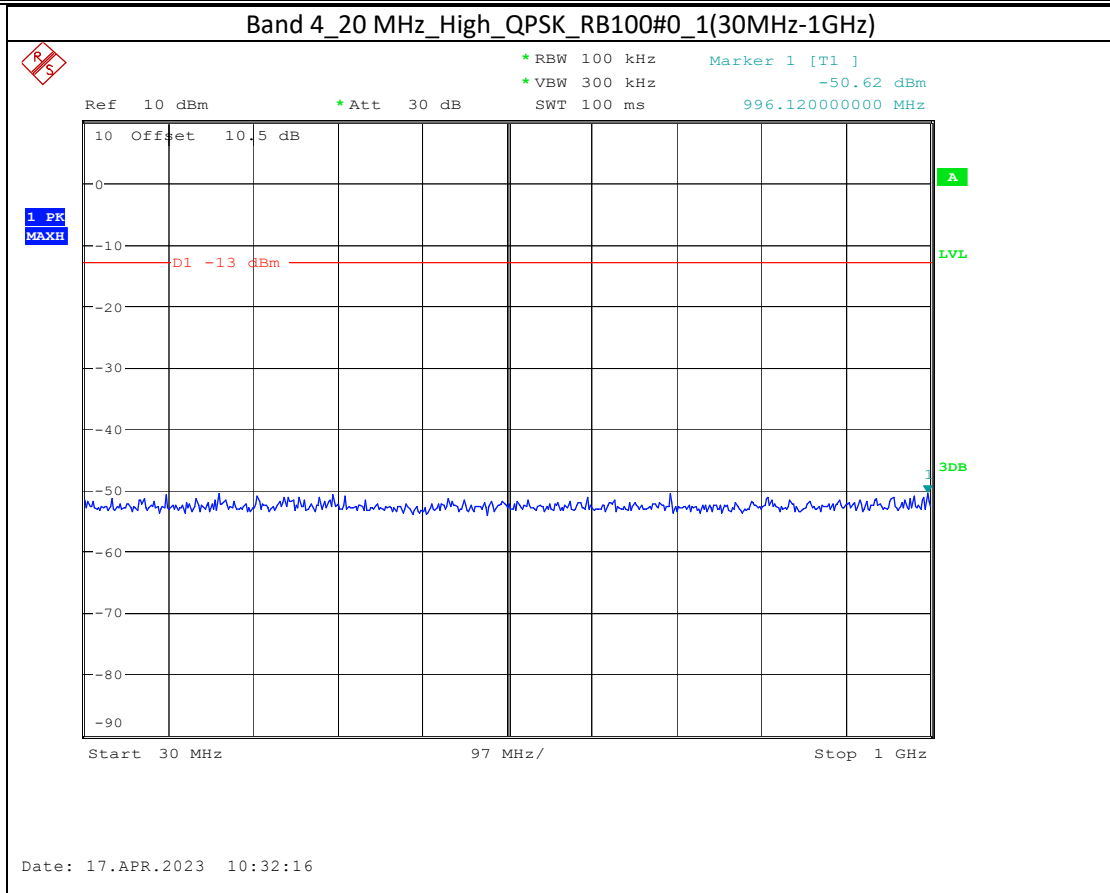

Band 2_10 MHz_High_QPSK_RB50#0_1(30MHz-1GHz)

Band 2_10 MHz_High_QPSK_RB50#0_2(1GHz-20GHz)

Band 66_1.4 MHz_Middle_QPSK_RB6#0_1(30MHz-1GHz)

Band 66_1.4 MHz_Middle_QPSK_RB6#0_2(1GHz-20GHz)

Band 66_20 MHz_Low_QPSK_RB100#0_1(30MHz-1GHz)

Date: 17.APR.2023 10:44:37

Band 66_20 MHz_Low_QPSK_RB100#0_2(1GHz-20GHz)

Date: 17.APR.2023 10:44:47

Band 5_1.4 MHz_High_QPSK_RB6#0_1(30MHz-1GHz)

Band 5_1.4 MHz_High_QPSK_RB6#0_2(1GHz-10GHz)

Band 17_10 MHz_High_QPSK_RB50#0_1(30MHz-1GHz)

Band 17_10 MHz_High_QPSK_RB50#0_2(1GHz-10GHz)