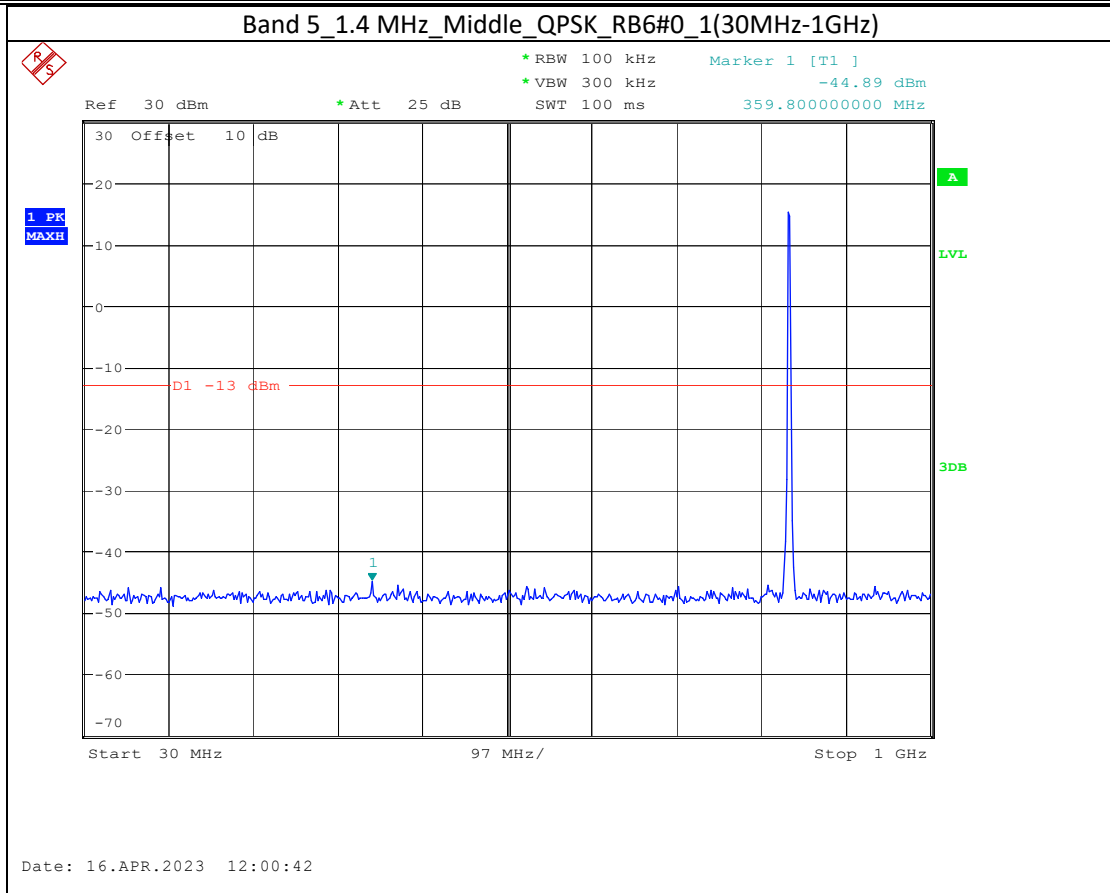

Date: 17.APR.2023 10:44:37

Band 66_20 MHz_Low_QPSK_RB100#0_2(1GHz-20GHz)

Date: 17.APR.2023 10:44:47

Band 5_1.4 MHz_High_QPSK_RB6#0_1(30MHz-1GHz)

Band 5_1.4 MHz_High_QPSK_RB6#0_2(1GHz-10GHz)

Band 17_10 MHz_High_QPSK_RB50#0_1(30MHz-1GHz)

Band 17_10 MHz_High_QPSK_RB50#0_2(1GHz-10GHz)