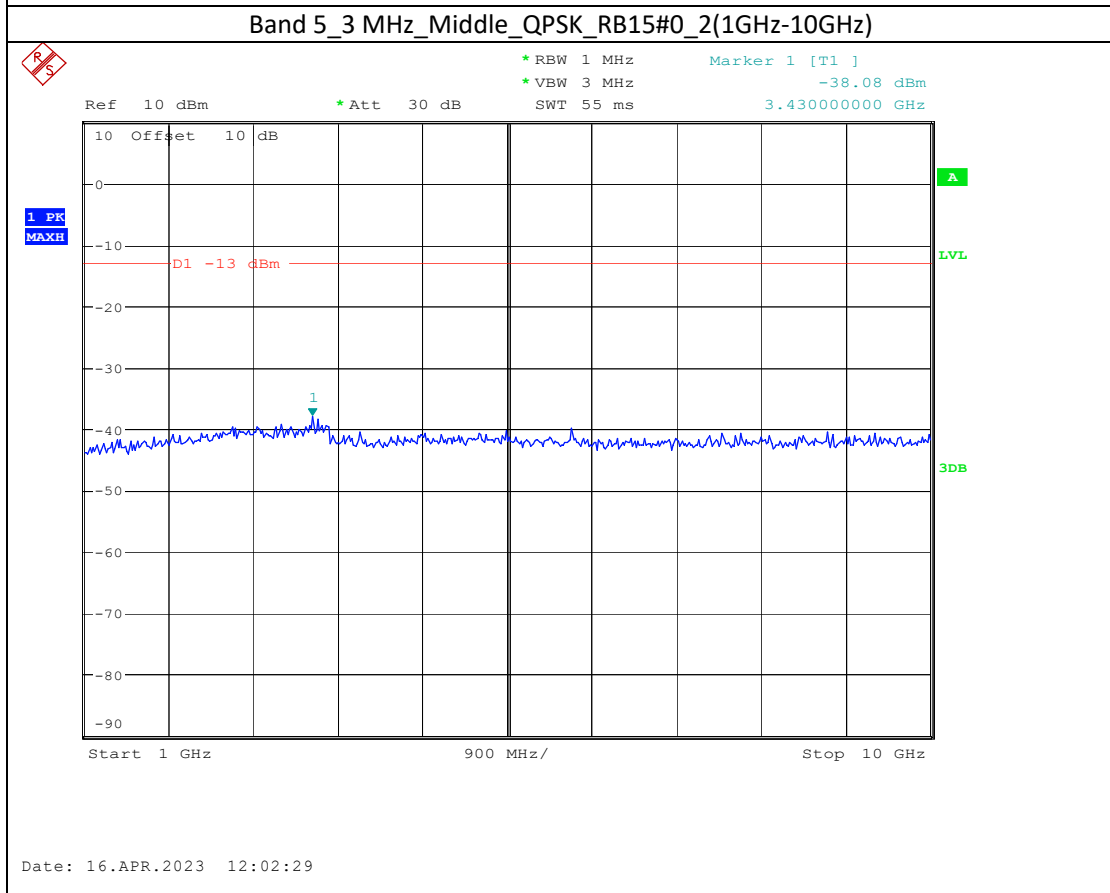

Date: 17.APR.2023 10:44:37

Band 66_20 MHz_Low_QPSK_RB100#0_2(1GHz-20GHz)

Date: 17.APR.2023 10:44:47

Band 5_1.4 MHz_High_QPSK_RB6#0_1(30MHz-1GHz)

Band 5_1.4 MHz_High_QPSK_RB6#0_2(1GHz-10GHz)

Band 17_10 MHz_High_QPSK_RB50#0_1(30MHz-1GHz)

Band 17_10 MHz_High_QPSK_RB50#0_2(1GHz-10GHz)