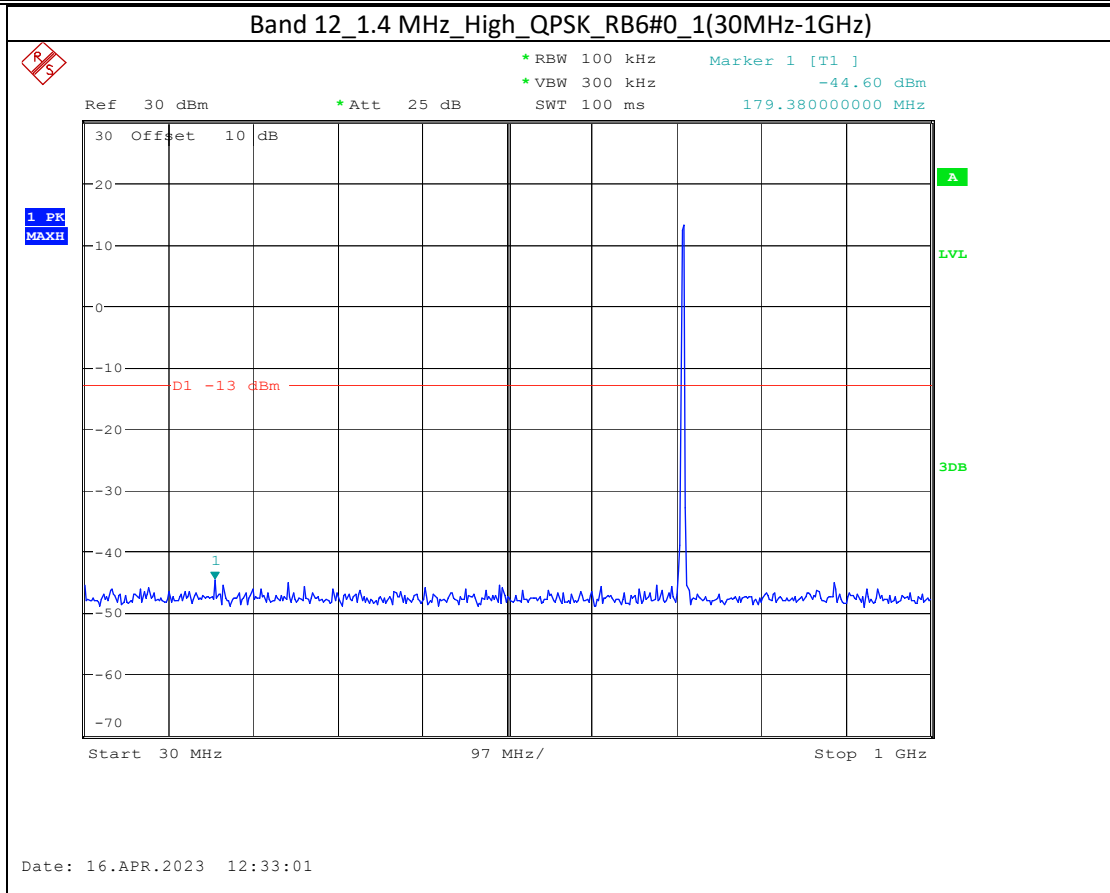

Date: 17.APR.2023 10:44:37

Band 66_20 MHz_Low_QPSK_RB100#0_2(1GHz-20GHz)

Date: 17.APR.2023 10:44:47

Band 5_1.4 MHz_High_QPSK_RB6#0_1(30MHz-1GHz)

Band 5_1.4 MHz_High_QPSK_RB6#0_2(1GHz-10GHz)

Band 17_10 MHz_High_QPSK_RB50#0_1(30MHz-1GHz)

Band 17_10 MHz_High_QPSK_RB50#0_2(1GHz-10GHz)