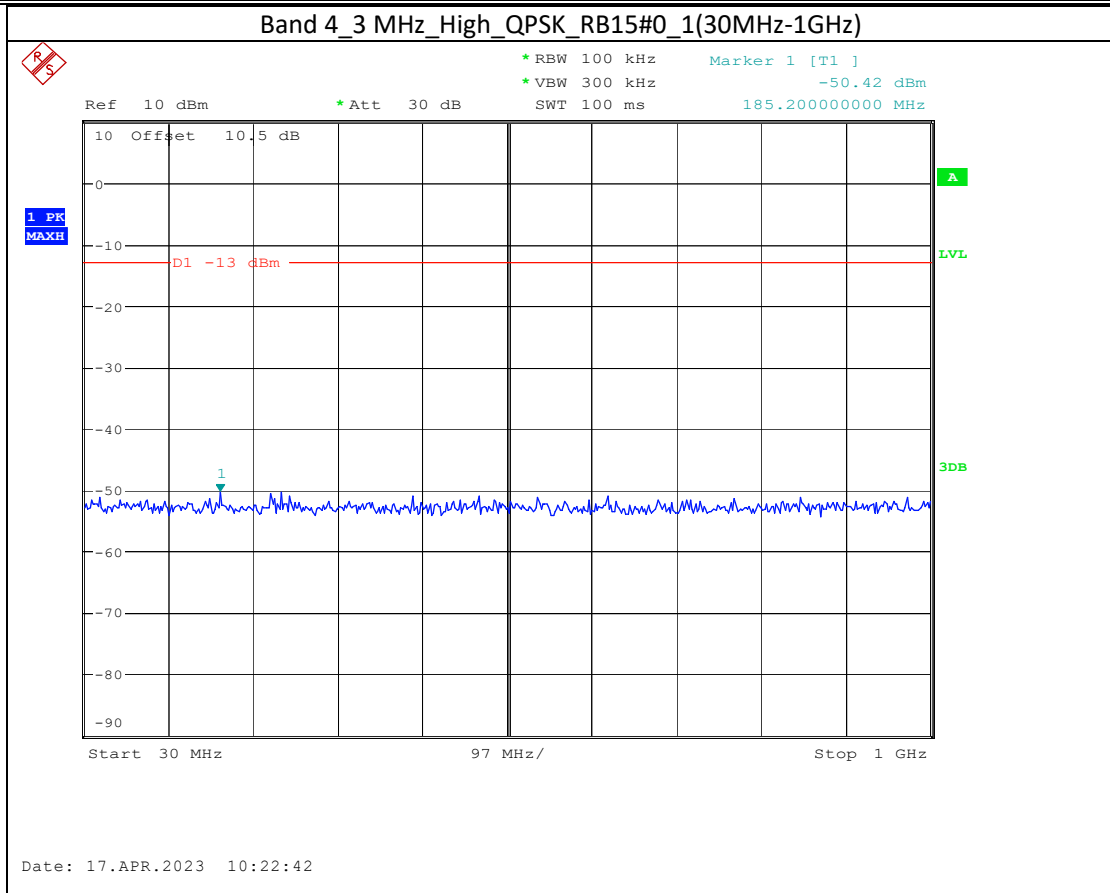

Band 2_10 MHz_High_QPSK_RB50#0_1(30MHz-1GHz)

Band 2_10 MHz_High_QPSK_RB50#0_2(1GHz-20GHz)

Band 66_1.4 MHz_Middle_QPSK_RB6#0_1(30MHz-1GHz)

Band 66_1.4 MHz_Middle_QPSK_RB6#0_2(1GHz-20GHz)

Band 66_20 MHz_Low_QPSK_RB100#0_1(30MHz-1GHz)

Date: 17.APR.2023 10:44:37

Band 66_20 MHz_Low_QPSK_RB100#0_2(1GHz-20GHz)

Date: 17.APR.2023 10:44:47

Band 5_1.4 MHz_High_QPSK_RB6#0_1(30MHz-1GHz)

Band 5_1.4 MHz_High_QPSK_RB6#0_2(1GHz-10GHz)

Band 17_10 MHz_High_QPSK_RB50#0_1(30MHz-1GHz)

Band 17_10 MHz_High_QPSK_RB50#0_2(1GHz-10GHz)