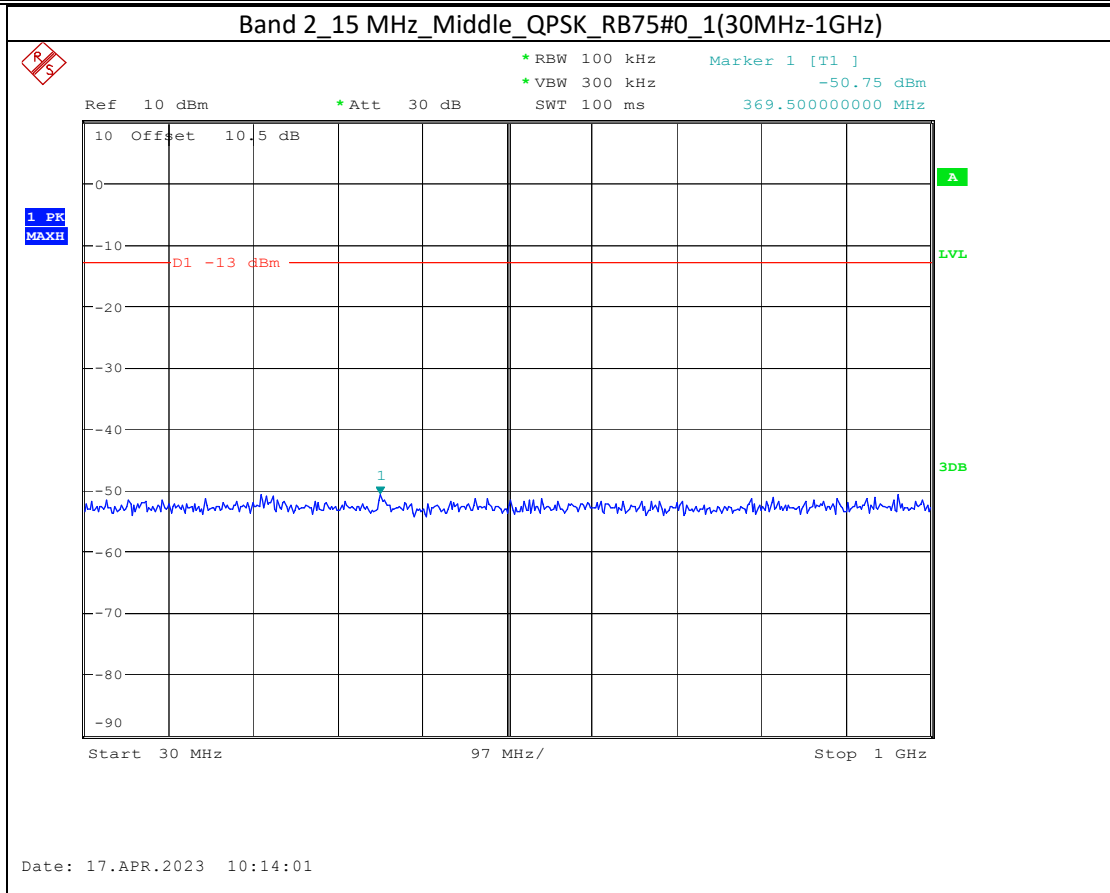

Band 2_10 MHz_High_QPSK_RB50#0_1(30MHz-1GHz)

Band 2_10 MHz_High_QPSK_RB50#0_2(1GHz-20GHz)

Band 66_1.4 MHz_Middle_QPSK_RB6#0_1(30MHz-1GHz)

Band 66_1.4 MHz_Middle_QPSK_RB6#0_2(1GHz-20GHz)

Band 66_20 MHz_Low_QPSK_RB100#0_1(30MHz-1GHz)

Date: 17.APR.2023 10:44:37

Band 66_20 MHz_Low_QPSK_RB100#0_2(1GHz-20GHz)

Date: 17.APR.2023 10:44:47

Band 5_1.4 MHz_High_QPSK_RB6#0_1(30MHz-1GHz)

Band 5_1.4 MHz_High_QPSK_RB6#0_2(1GHz-10GHz)

Band 17_10 MHz_High_QPSK_RB50#0_1(30MHz-1GHz)

Band 17_10 MHz_High_QPSK_RB50#0_2(1GHz-10GHz)