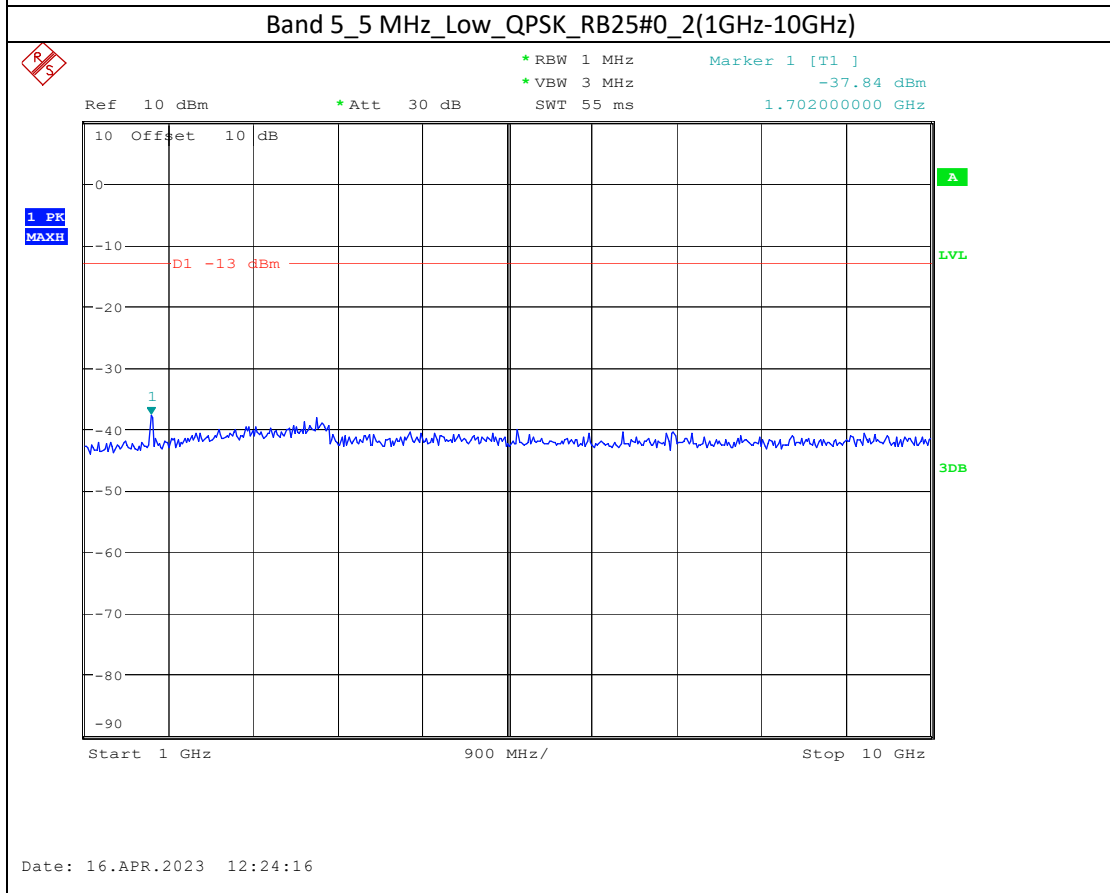

Date: 17.APR.2023 10:44:37

Band 66_20 MHz_Low_QPSK_RB100#0_2(1GHz-20GHz)

Date: 17.APR.2023 10:44:47

Band 5_1.4 MHz_High_QPSK_RB6#0_1(30MHz-1GHz)

Band 5_1.4 MHz_High_QPSK_RB6#0_2(1GHz-10GHz)

Band 17_10 MHz_High_QPSK_RB50#0_1(30MHz-1GHz)

Band 17_10 MHz_High_QPSK_RB50#0_2(1GHz-10GHz)