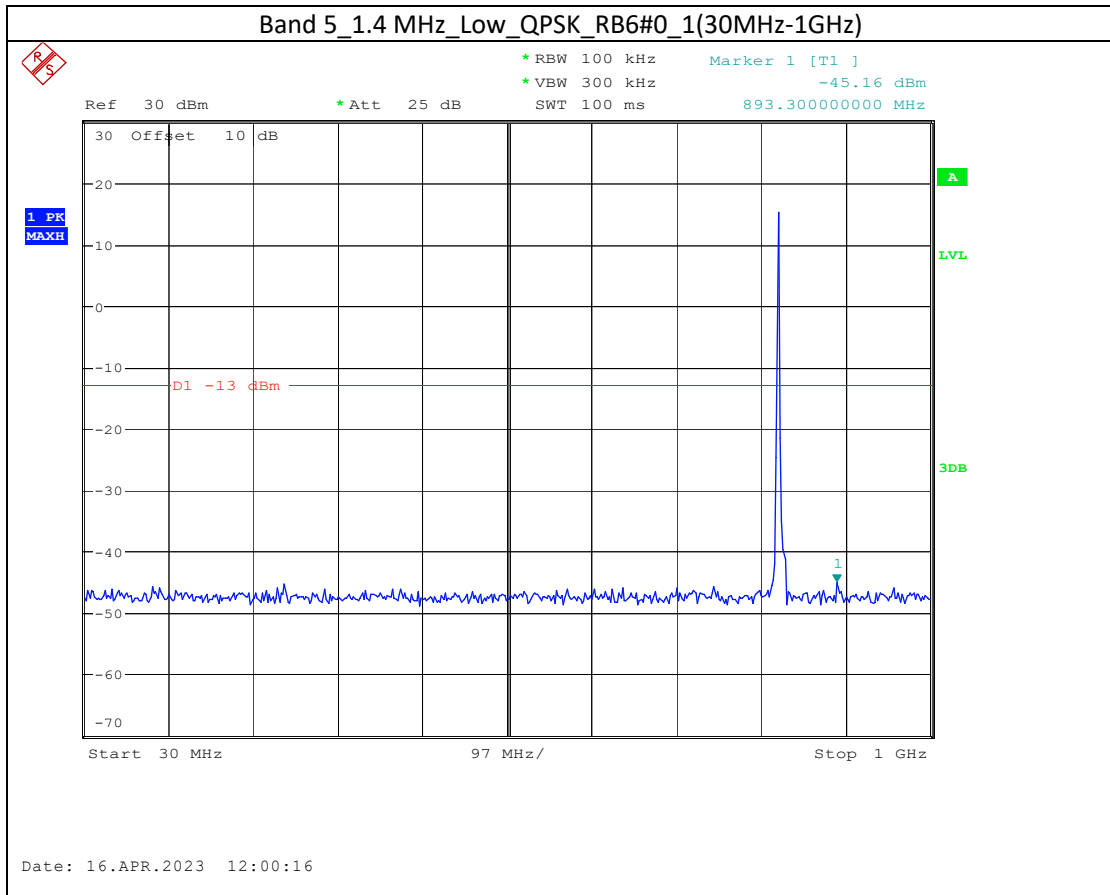

Date: 17.APR.2023 10:44:37

Band 66_20 MHz_Low_QPSK_RB100#0_2(1GHz-20GHz)

Date: 17.APR.2023 10:44:47

Band 5_1.4 MHz_High_QPSK_RB6#0_1(30MHz-1GHz)

Band 5_1.4 MHz_High_QPSK_RB6#0_2(1GHz-10GHz)

Band 17_10 MHz_High_QPSK_RB50#0_1(30MHz-1GHz)

Band 17_10 MHz_High_QPSK_RB50#0_2(1GHz-10GHz)