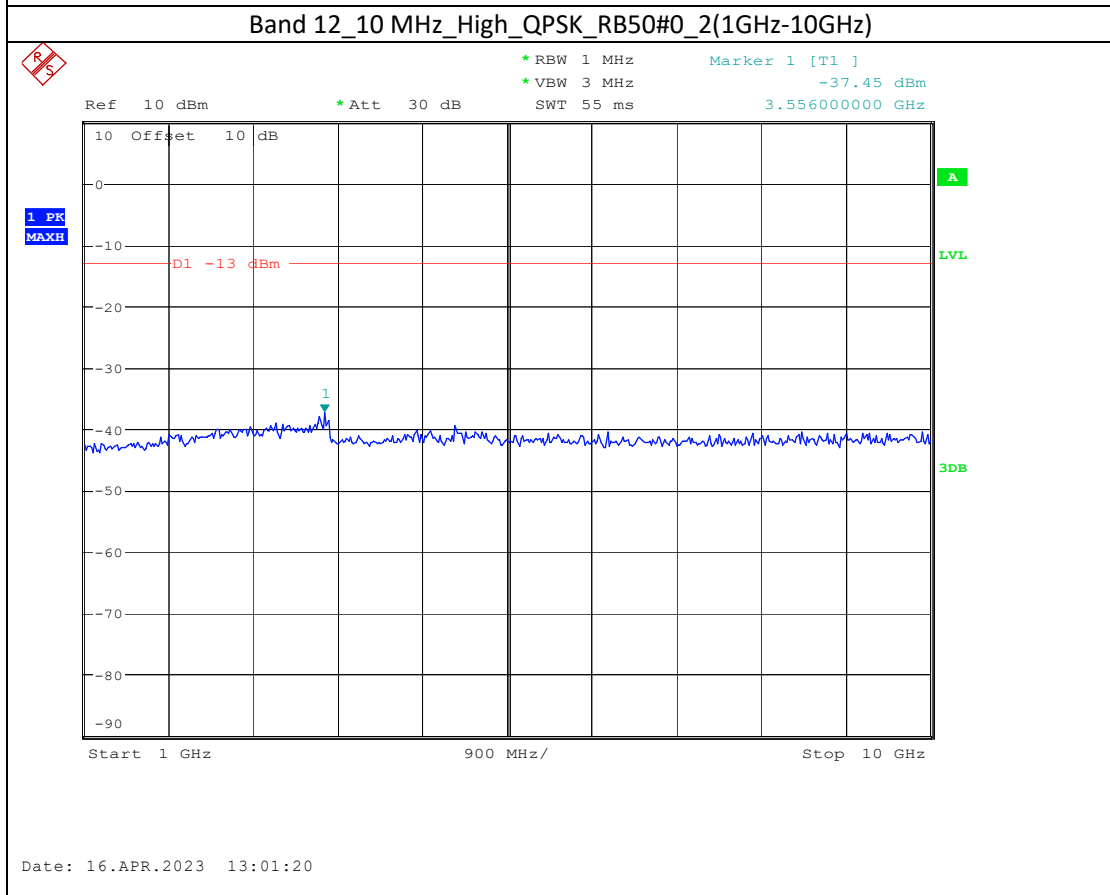

Date: 17.APR.2023 10:44:37

Band 66_20 MHz_Low_QPSK_RB100#0_2(1GHz-20GHz)

Date: 17.APR.2023 10:44:47

Band 5_1.4 MHz_High_QPSK_RB6#0_1(30MHz-1GHz)

Band 5_1.4 MHz_High_QPSK_RB6#0_2(1GHz-10GHz)

Band 17_10 MHz_High_QPSK_RB50#0_1(30MHz-1GHz)

Band 17_10 MHz_High_QPSK_RB50#0_2(1GHz-10GHz)