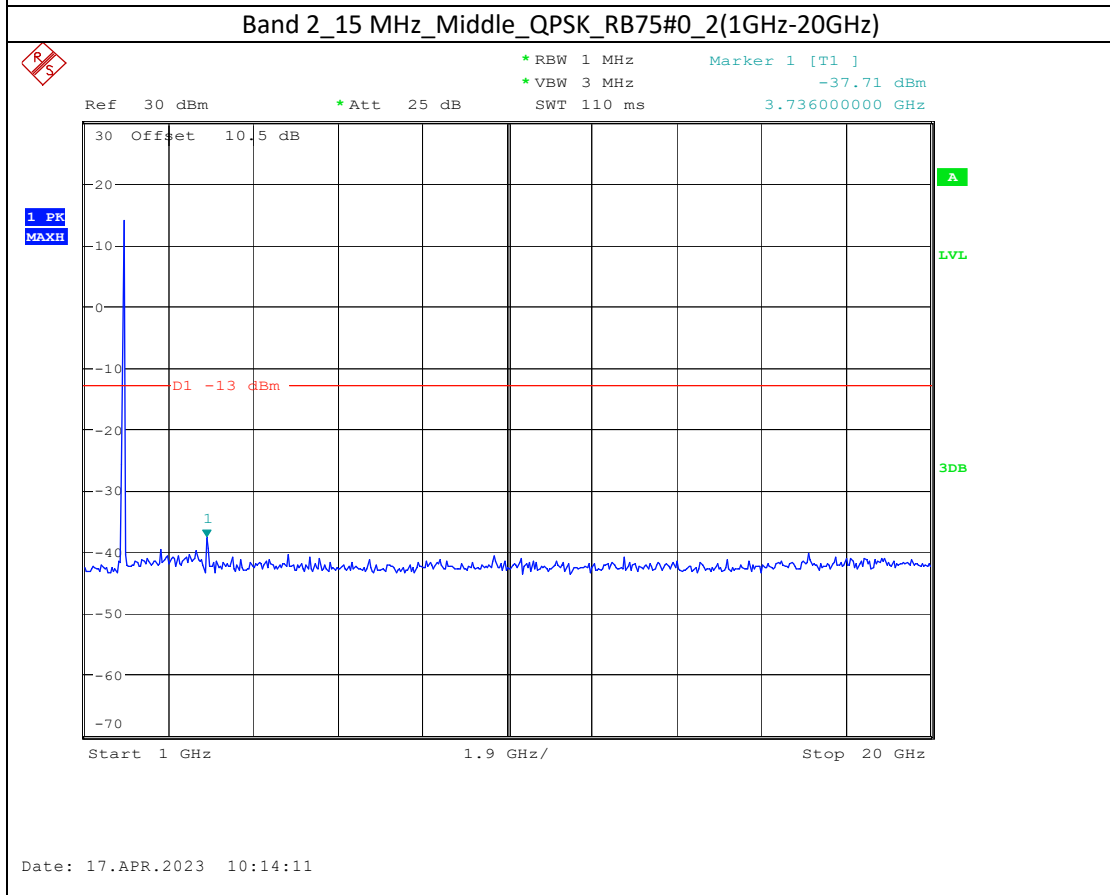

Band 2_10 MHz_High_QPSK_RB50#0_1(30MHz-1GHz)

Band 2_10 MHz_High_QPSK_RB50#0_2(1GHz-20GHz)

Band 66_1.4 MHz_Middle_QPSK_RB6#0_1(30MHz-1GHz)

Band 66_1.4 MHz_Middle_QPSK_RB6#0_2(1GHz-20GHz)

Band 66_20 MHz_Low_QPSK_RB100#0_1(30MHz-1GHz)

Date: 17.APR.2023 10:44:37

Band 66_20 MHz_Low_QPSK_RB100#0_2(1GHz-20GHz)

Date: 17.APR.2023 10:44:47

Band 5_1.4 MHz_High_QPSK_RB6#0_1(30MHz-1GHz)

Band 5_1.4 MHz_High_QPSK_RB6#0_2(1GHz-10GHz)

Band 17_10 MHz_High_QPSK_RB50#0_1(30MHz-1GHz)