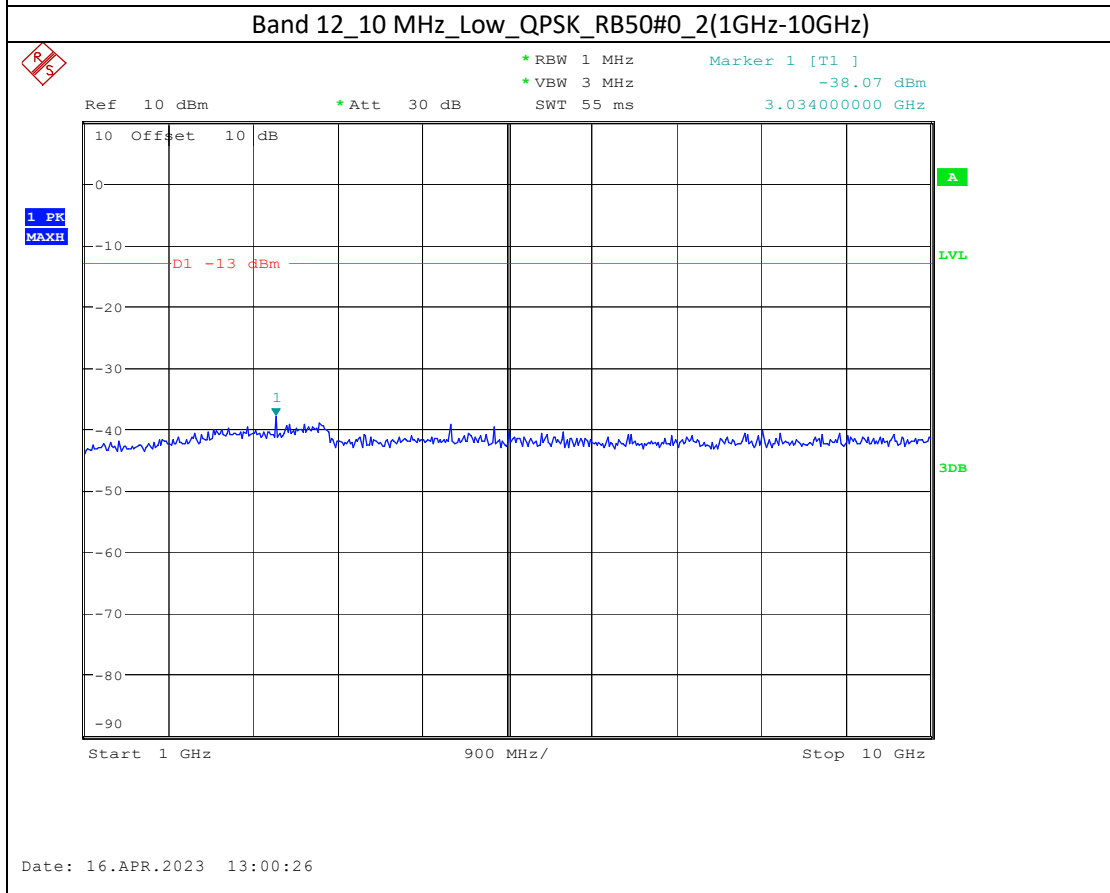

Date: 17.APR.2023 10:44:37

Band 66_20 MHz_Low_QPSK_RB100#0_2(1GHz-20GHz)

Date: 17.APR.2023 10:44:47

Band 5_1.4 MHz_High_QPSK_RB6#0_1(30MHz-1GHz)

Band 5_1.4 MHz_High_QPSK_RB6#0_2(1GHz-10GHz)

Band 17_10 MHz_High_QPSK_RB50#0_1(30MHz-1GHz)

Band 17_10 MHz_High_QPSK_RB50#0_2(1GHz-10GHz)