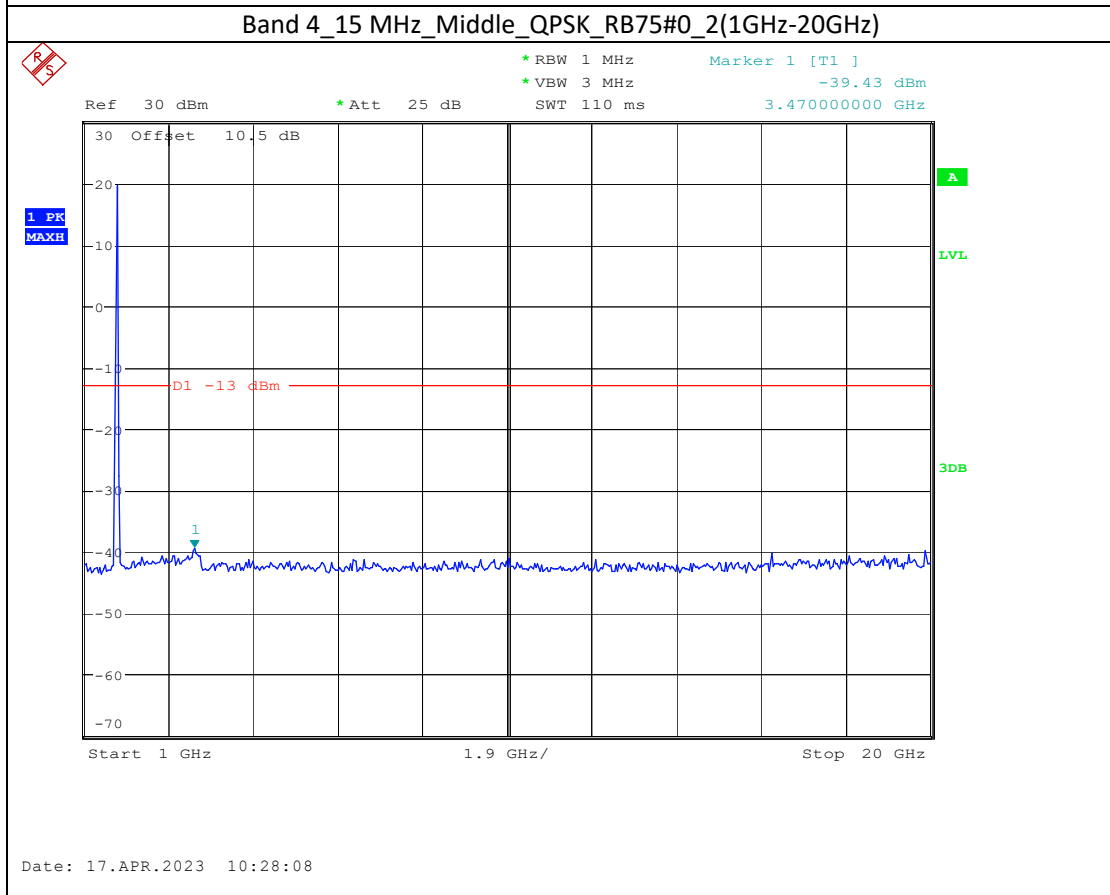

Band 2_10 MHz_High_QPSK_RB50#0_1(30MHz-1GHz)

Band 2_10 MHz_High_QPSK_RB50#0_2(1GHz-20GHz)

Band 66_1.4 MHz_Middle_QPSK_RB6#0_1(30MHz-1GHz)

Band 66_1.4 MHz_Middle_QPSK_RB6#0_2(1GHz-20GHz)

Band 66_20 MHz_Low_QPSK_RB100#0_1(30MHz-1GHz)

Date: 17.APR.2023 10:44:37

Band 66_20 MHz_Low_QPSK_RB100#0_2(1GHz-20GHz)

Date: 17.APR.2023 10:44:47

Band 5_1.4 MHz_High_QPSK_RB6#0_1(30MHz-1GHz)

Band 5_1.4 MHz_High_QPSK_RB6#0_2(1GHz-10GHz)

Band 17_10 MHz_High_QPSK_RB50#0_1(30MHz-1GHz)