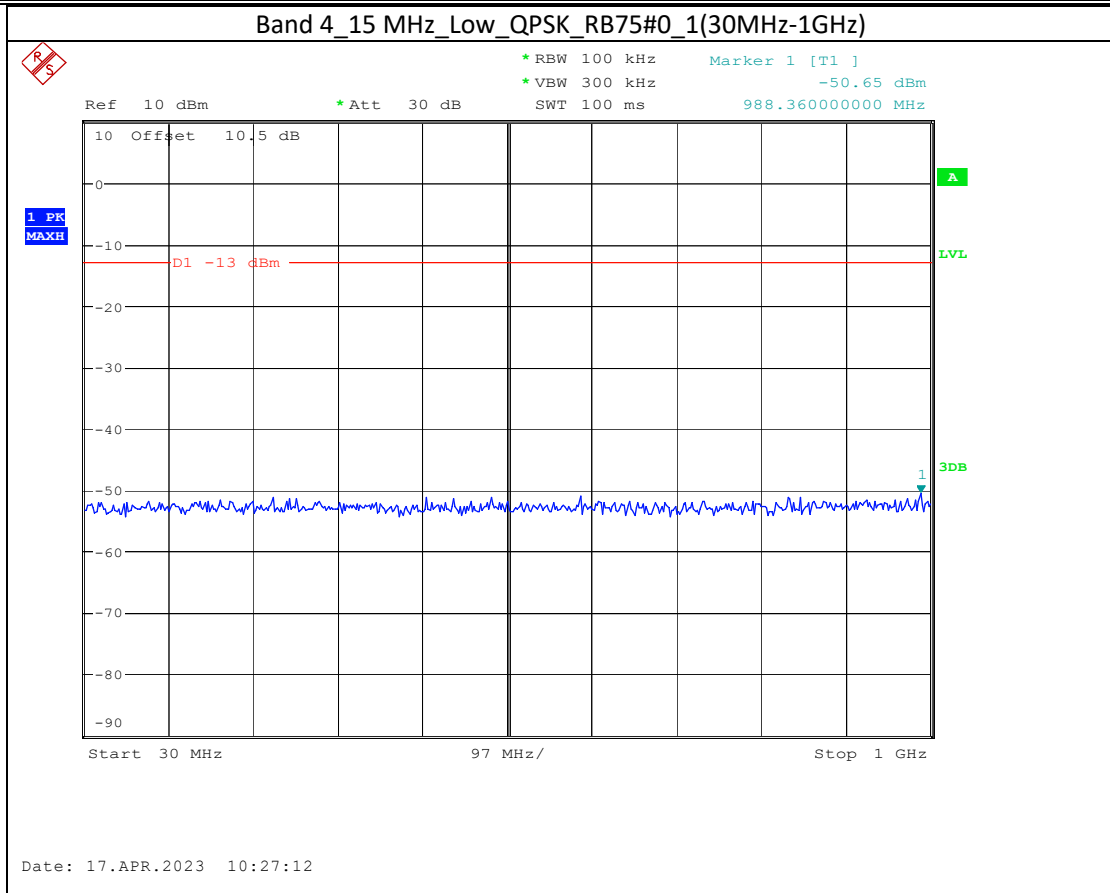

Band 2_10 MHz_High_QPSK_RB50#0_1(30MHz-1GHz)

Band 2_10 MHz_High_QPSK_RB50#0_2(1GHz-20GHz)

Band 66_1.4 MHz_Middle_QPSK_RB6#0_1(30MHz-1GHz)

Band 66_1.4 MHz_Middle_QPSK_RB6#0_2(1GHz-20GHz)

Band 66_20 MHz_Low_QPSK_RB100#0_1(30MHz-1GHz)

Date: 17.APR.2023 10:44:37

Band 66_20 MHz_Low_QPSK_RB100#0_2(1GHz-20GHz)

Date: 17.APR.2023 10:44:47

Band 5_1.4 MHz_High_QPSK_RB6#0_1(30MHz-1GHz)

Band 5_1.4 MHz_High_QPSK_RB6#0_2(1GHz-10GHz)

Band 17_10 MHz_High_QPSK_RB50#0_1(30MHz-1GHz)

Band 17_10 MHz_High_QPSK_RB50#0_2(1GHz-10GHz)