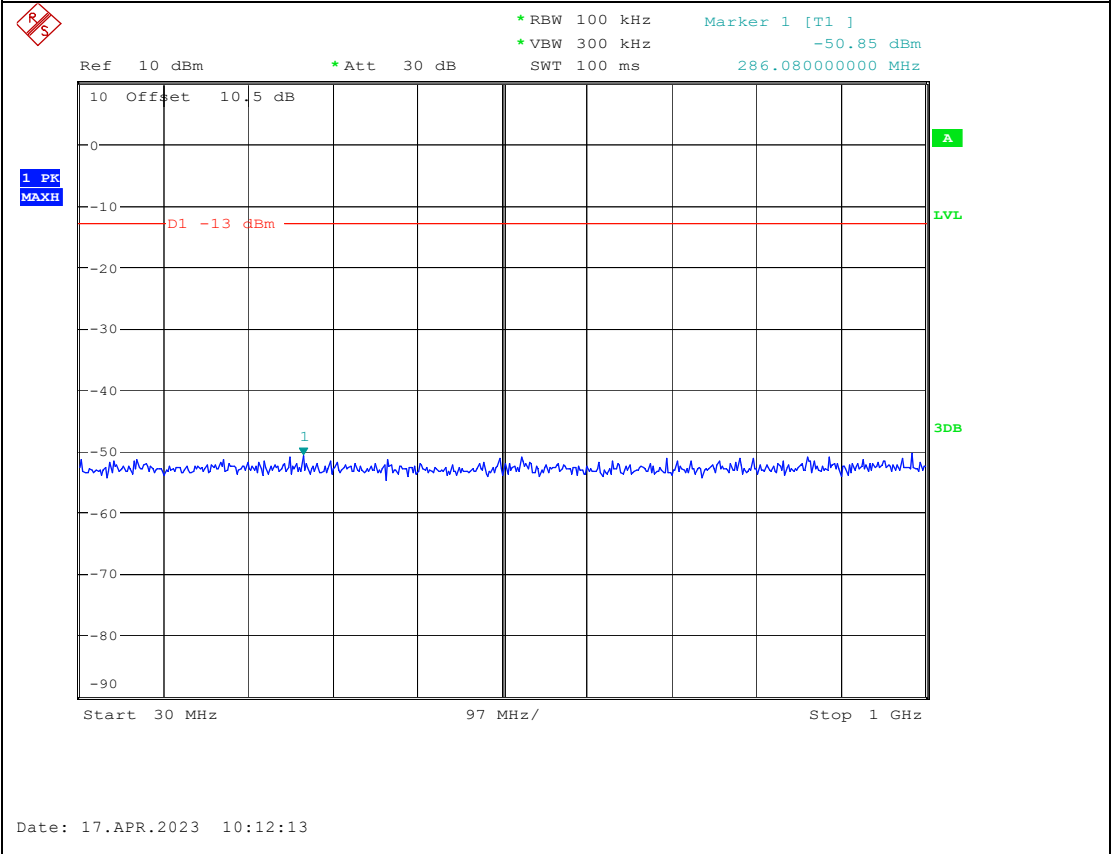

Band 2_10 MHz_High_QPSK_RB50#0_1(30MHz-1GHz)

Band 2_10 MHz_High_QPSK_RB50#0_2(1GHz-20GHz)

Band 66_1.4 MHz_Middle_QPSK_RB6#0_1(30MHz-1GHz)

Band 66_1.4 MHz_Middle_QPSK_RB6#0_2(1GHz-20GHz)

Band 66_20 MHz_Low_QPSK_RB100#0_1(30MHz-1GHz)

Date: 17.APR.2023 10:44:37

Band 66_20 MHz_Low_QPSK_RB100#0_2(1GHz-20GHz)

Date: 17.APR.2023 10:44:47

Band 5_1.4 MHz_High_QPSK_RB6#0_1(30MHz-1GHz)

Band 5_1.4 MHz_High_QPSK_RB6#0_2(1GHz-10GHz)

Band 17_10 MHz_High_QPSK_RB50#0_1(30MHz-1GHz)

Band 17_10 MHz_High_QPSK_RB50#0_2(1GHz-10GHz)