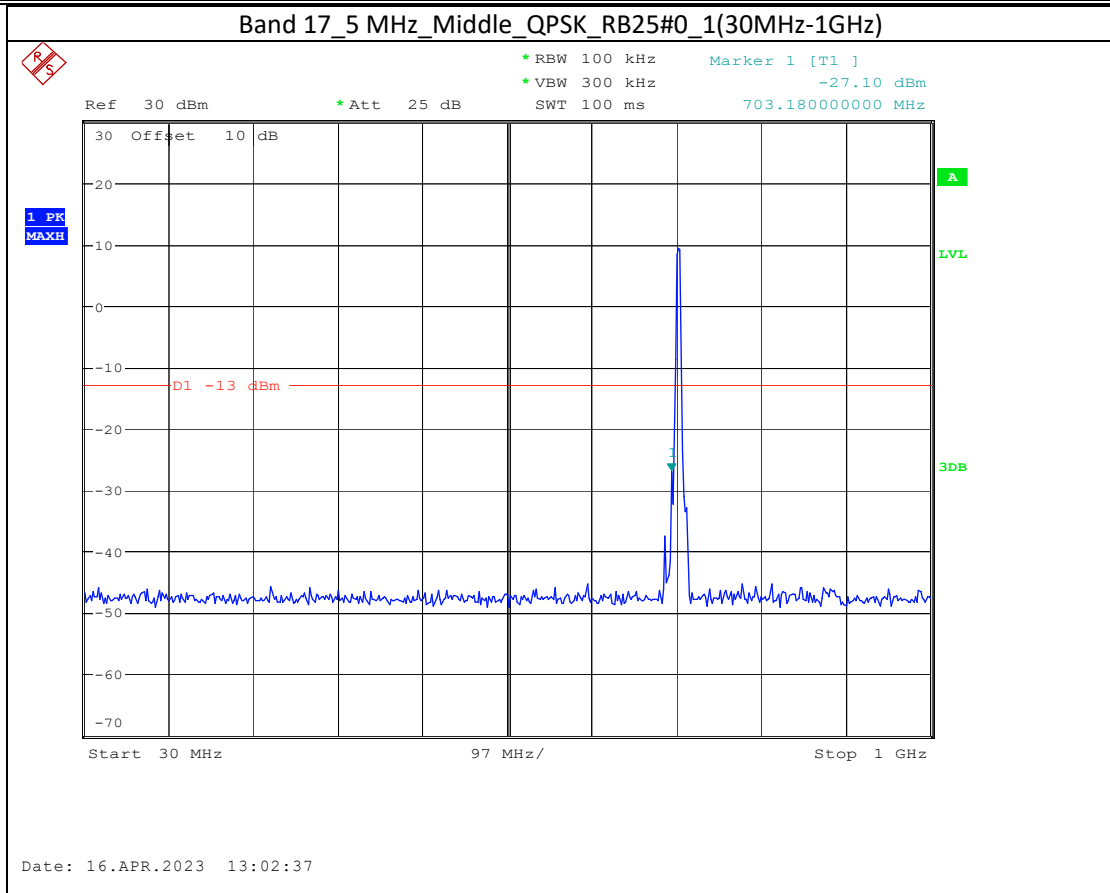

Date: 17.APR.2023 10:44:37

Band 66_20 MHz_Low_QPSK_RB100#0_2(1GHz-20GHz)

Date: 17.APR.2023 10:44:47

Band 5_1.4 MHz_High_QPSK_RB6#0_1(30MHz-1GHz)

Band 5_1.4 MHz_High_QPSK_RB6#0_2(1GHz-10GHz)

Band 17_10 MHz_High_QPSK_RB50#0_1(30MHz-1GHz)

Band 17_10 MHz_High_QPSK_RB50#0_2(1GHz-10GHz)