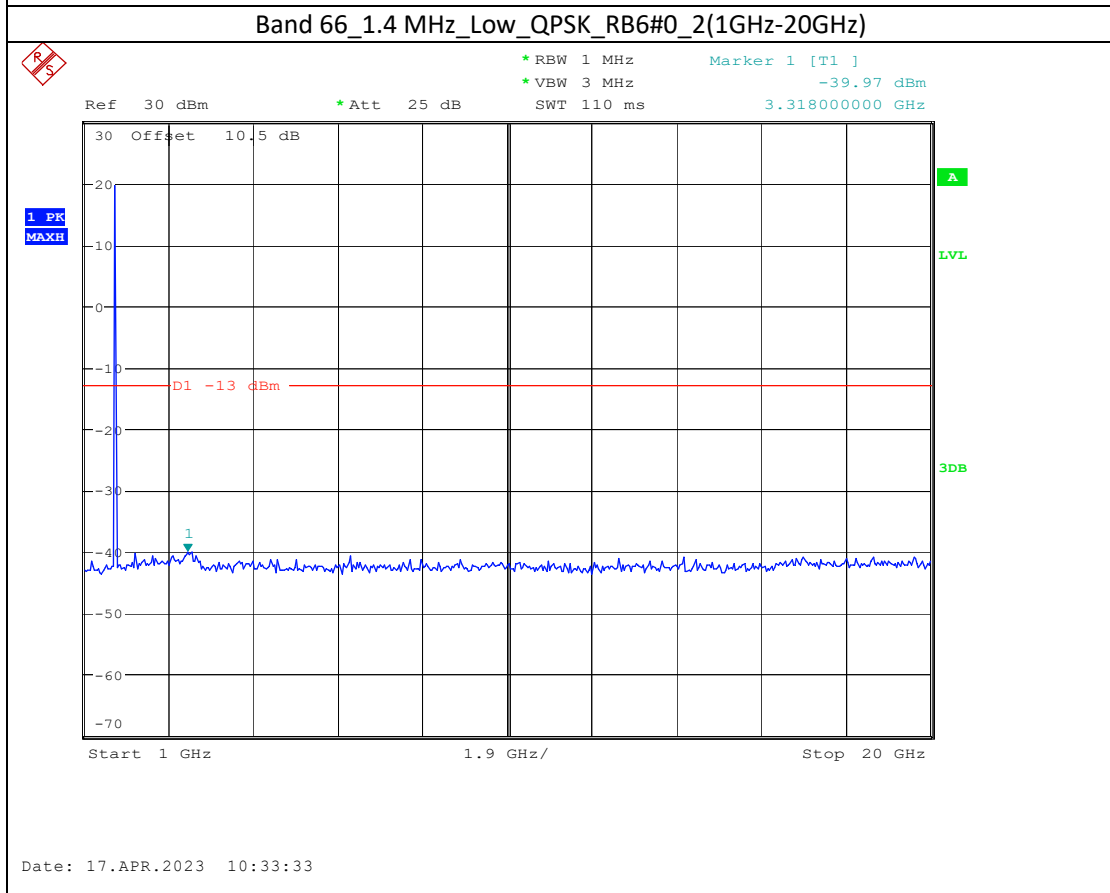

Band 2_10 MHz_High_QPSK_RB50#0_1(30MHz-1GHz)

Band 2_10 MHz_High_QPSK_RB50#0_2(1GHz-20GHz)

Band 66_1.4 MHz_Middle_QPSK_RB6#0_1(30MHz-1GHz)

Band 66_1.4 MHz_Middle_QPSK_RB6#0_2(1GHz-20GHz)

Band 66_20 MHz_Low_QPSK_RB100#0_1(30MHz-1GHz)

Date: 17.APR.2023 10:44:37

Band 66_20 MHz_Low_QPSK_RB100#0_2(1GHz-20GHz)

Date: 17.APR.2023 10:44:47

Band 5_1.4 MHz_High_QPSK_RB6#0_1(30MHz-1GHz)

Band 5_1.4 MHz_High_QPSK_RB6#0_2(1GHz-10GHz)

Band 17_10 MHz_High_QPSK_RB50#0_1(30MHz-1GHz)

Band 17_10 MHz_High_QPSK_RB50#0_2(1GHz-10GHz)