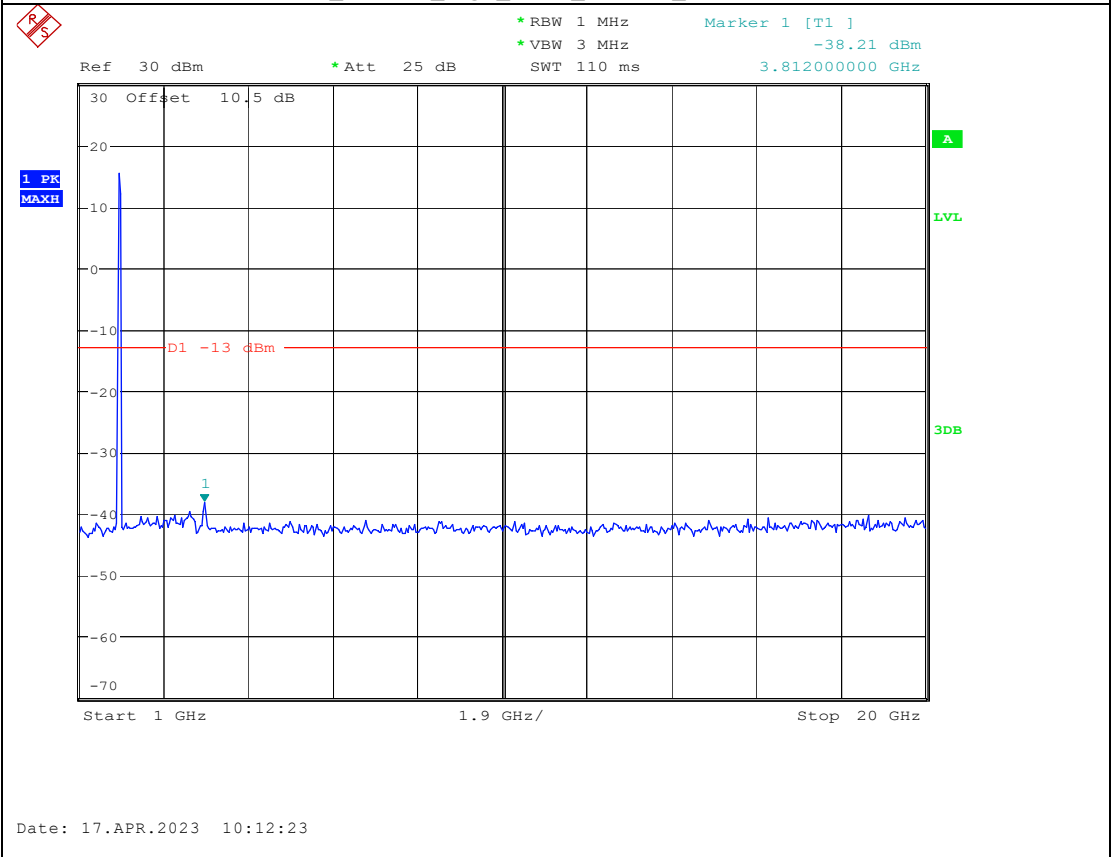

Band 2_10 MHz_High_QPSK_RB50#0_1(30MHz-1GHz)

Band 2_10 MHz_High_QPSK_RB50#0_2(1GHz-20GHz)

Band 66_1.4 MHz_Middle_QPSK_RB6#0_1(30MHz-1GHz)

Band 66_1.4 MHz_Middle_QPSK_RB6#0_2(1GHz-20GHz)

Band 66_20 MHz_Low_QPSK_RB100#0_1(30MHz-1GHz)

Date: 17.APR.2023 10:44:37

Band 66_20 MHz_Low_QPSK_RB100#0_2(1GHz-20GHz)

Date: 17.APR.2023 10:44:47

Band 5_1.4 MHz_High_QPSK_RB6#0_1(30MHz-1GHz)

Band 5_1.4 MHz_High_QPSK_RB6#0_2(1GHz-10GHz)

Band 17_10 MHz_High_QPSK_RB50#0_1(30MHz-1GHz)

Band 17_10 MHz_High_QPSK_RB50#0_2(1GHz-10GHz)