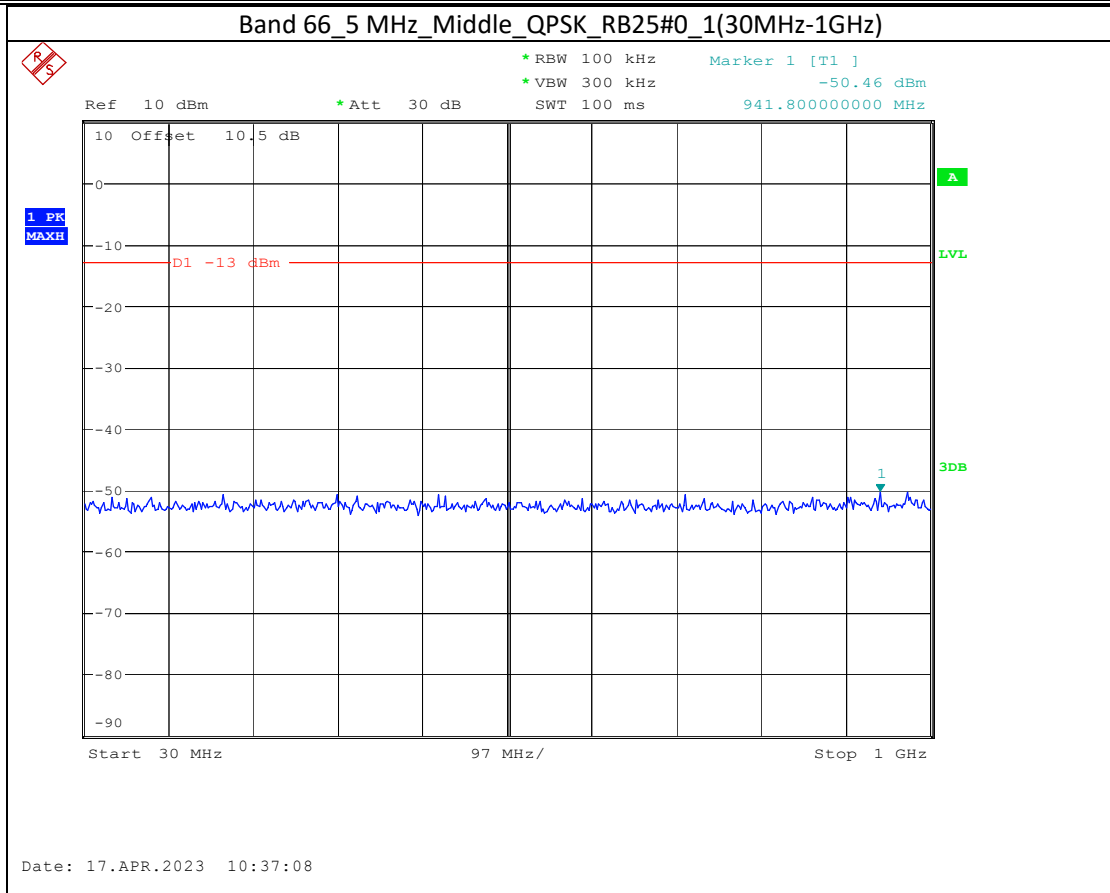

Band 2_10 MHz_High_QPSK_RB50#0_1(30MHz-1GHz)

Band 2_10 MHz_High_QPSK_RB50#0_2(1GHz-20GHz)

Band 66_1.4 MHz_Middle_QPSK_RB6#0_1(30MHz-1GHz)

Band 66_1.4 MHz_Middle_QPSK_RB6#0_2(1GHz-20GHz)

Band 66_20 MHz_Low_QPSK_RB100#0_1(30MHz-1GHz)

Date: 17.APR.2023 10:44:37

Band 66_20 MHz_Low_QPSK_RB100#0_2(1GHz-20GHz)

Date: 17.APR.2023 10:44:47

Band 5_1.4 MHz_High_QPSK_RB6#0_1(30MHz-1GHz)

Band 5_1.4 MHz_High_QPSK_RB6#0_2(1GHz-10GHz)

Band 17_10 MHz_High_QPSK_RB50#0_1(30MHz-1GHz)

Band 17_10 MHz_High_QPSK_RB50#0_2(1GHz-10GHz)