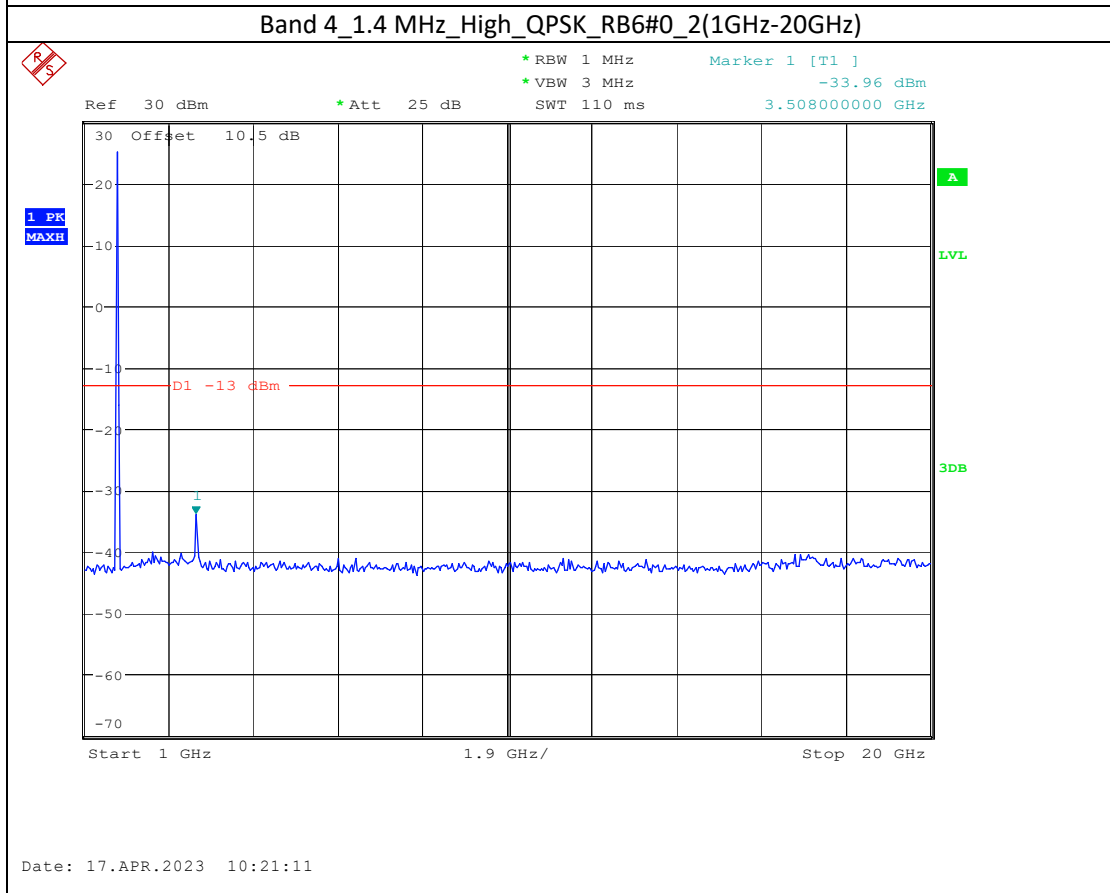

Band 2_10 MHz_High_QPSK_RB50#0_1(30MHz-1GHz)

Band 2_10 MHz_High_QPSK_RB50#0_2(1GHz-20GHz)

Band 66_1.4 MHz_Middle_QPSK_RB6#0_1(30MHz-1GHz)

Band 66_1.4 MHz_Middle_QPSK_RB6#0_2(1GHz-20GHz)

Band 66_20 MHz_Low_QPSK_RB100#0_1(30MHz-1GHz)

Date: 17.APR.2023 10:44:37

Band 66_20 MHz_Low_QPSK_RB100#0_2(1GHz-20GHz)

Date: 17.APR.2023 10:44:47

Band 5_1.4 MHz_High_QPSK_RB6#0_1(30MHz-1GHz)

Band 5_1.4 MHz_High_QPSK_RB6#0_2(1GHz-10GHz)

Band 17_10 MHz_High_QPSK_RB50#0_1(30MHz-1GHz)

Band 17_10 MHz_High_QPSK_RB50#0_2(1GHz-10GHz)