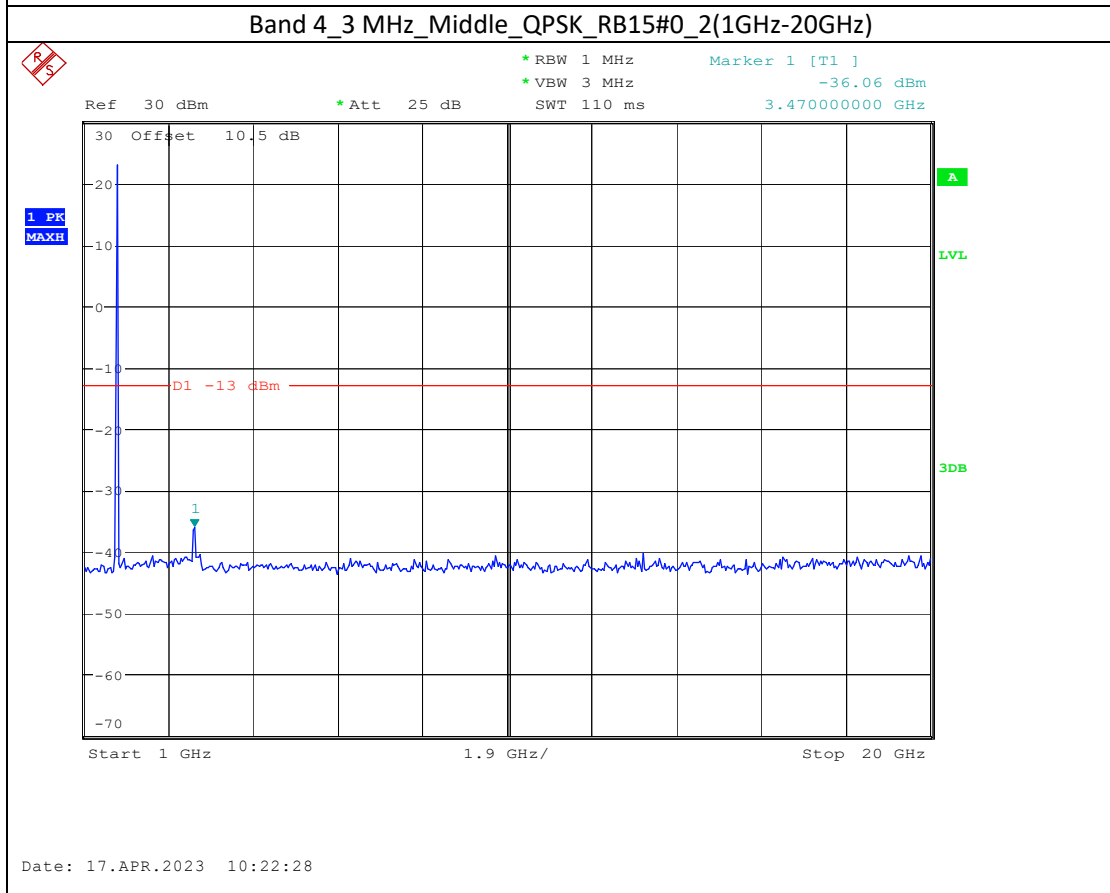

Band 2_10 MHz_High_QPSK_RB50#0_1(30MHz-1GHz)

Band 2_10 MHz_High_QPSK_RB50#0_2(1GHz-20GHz)

Band 66_1.4 MHz_Middle_QPSK_RB6#0_1(30MHz-1GHz)

Band 66_1.4 MHz_Middle_QPSK_RB6#0_2(1GHz-20GHz)

Band 66_20 MHz_Low_QPSK_RB100#0_1(30MHz-1GHz)

Date: 17.APR.2023 10:44:37

Band 66_20 MHz_Low_QPSK_RB100#0_2(1GHz-20GHz)

Date: 17.APR.2023 10:44:47

Band 5_1.4 MHz_High_QPSK_RB6#0_1(30MHz-1GHz)

Band 5_1.4 MHz_High_QPSK_RB6#0_2(1GHz-10GHz)

Band 17_10 MHz_High_QPSK_RB50#0_1(30MHz-1GHz)