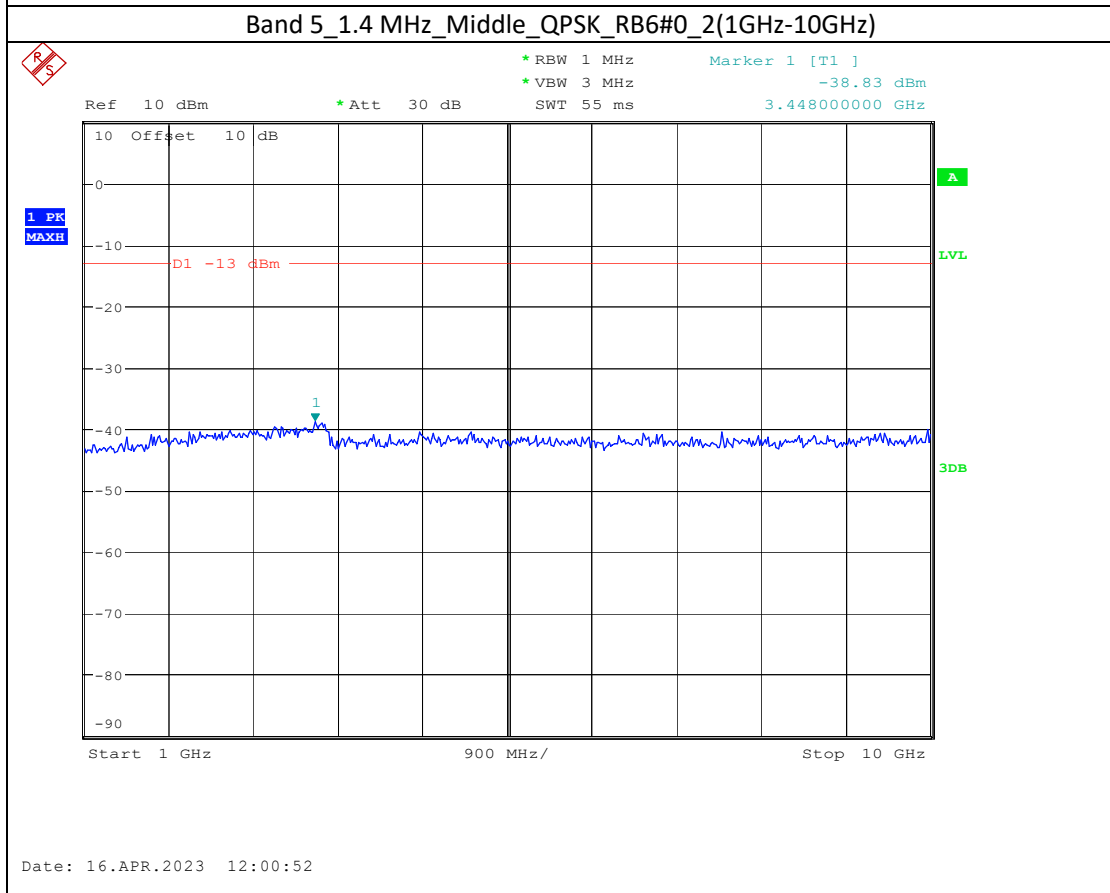

Date: 17.APR.2023 10:44:37

Band 66_20 MHz_Low_QPSK_RB100#0_2(1GHz-20GHz)

Date: 17.APR.2023 10:44:47

Band 5_1.4 MHz_High_QPSK_RB6#0_1(30MHz-1GHz)

Band 5_1.4 MHz_High_QPSK_RB6#0_2(1GHz-10GHz)

Band 17_10 MHz_High_QPSK_RB50#0_1(30MHz-1GHz)

Band 17_10 MHz_High_QPSK_RB50#0_2(1GHz-10GHz)