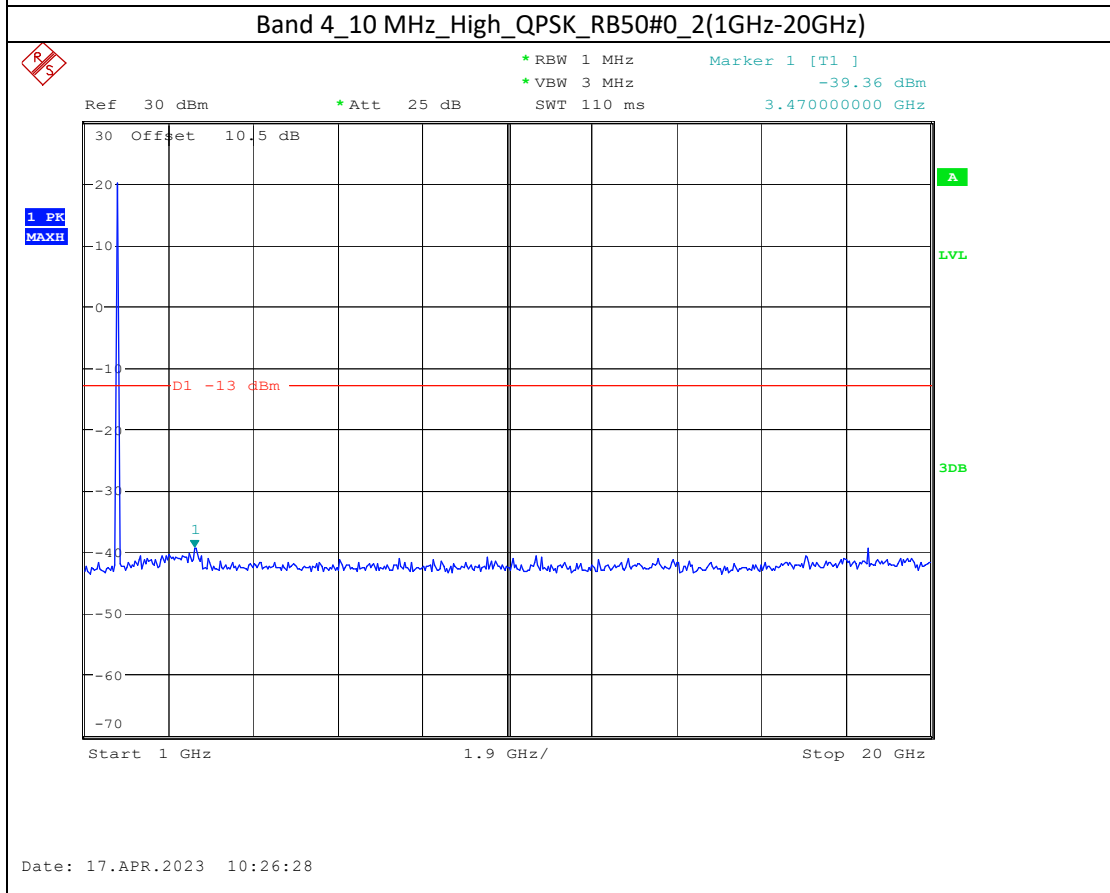

Band 2_10 MHz_High_QPSK_RB50#0_1(30MHz-1GHz)

Band 2_10 MHz_High_QPSK_RB50#0_2(1GHz-20GHz)

Band 66_1.4 MHz_Middle_QPSK_RB6#0_1(30MHz-1GHz)

Band 66_1.4 MHz_Middle_QPSK_RB6#0_2(1GHz-20GHz)

Band 66_20 MHz_Low_QPSK_RB100#0_1(30MHz-1GHz)

Date: 17.APR.2023 10:44:37

Band 66_20 MHz_Low_QPSK_RB100#0_2(1GHz-20GHz)

Date: 17.APR.2023 10:44:47

Band 5_1.4 MHz_High_QPSK_RB6#0_1(30MHz-1GHz)

Band 5_1.4 MHz_High_QPSK_RB6#0_2(1GHz-10GHz)

Band 17_10 MHz_High_QPSK_RB50#0_1(30MHz-1GHz)

Band 17_10 MHz_High_QPSK_RB50#0_2(1GHz-10GHz)