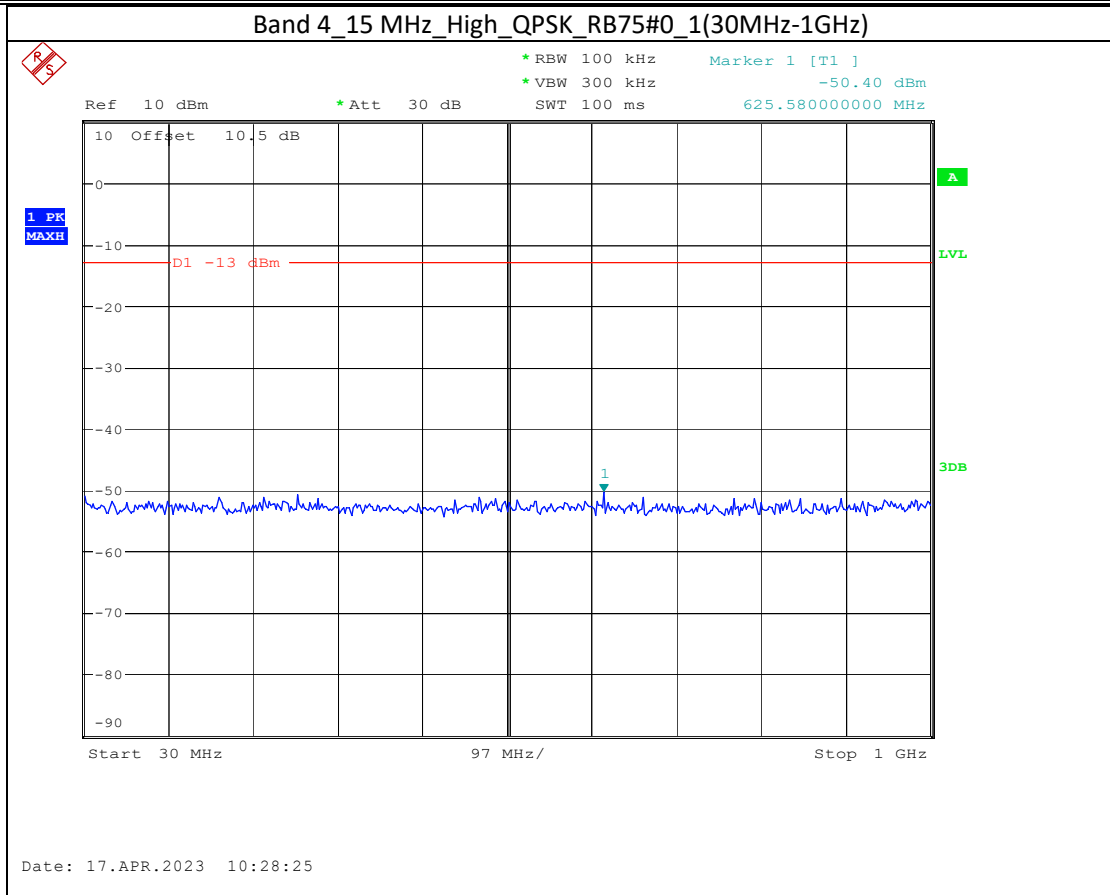

Band 2_10 MHz_High_QPSK_RB50#0_1(30MHz-1GHz)

Band 2_10 MHz_High_QPSK_RB50#0_2(1GHz-20GHz)

Band 66_1.4 MHz_Middle_QPSK_RB6#0_1(30MHz-1GHz)

Band 66_1.4 MHz_Middle_QPSK_RB6#0_2(1GHz-20GHz)

Band 66_20 MHz_Low_QPSK_RB100#0_1(30MHz-1GHz)

Date: 17.APR.2023 10:44:37

Band 66_20 MHz_Low_QPSK_RB100#0_2(1GHz-20GHz)

Date: 17.APR.2023 10:44:47

Band 5_1.4 MHz_High_QPSK_RB6#0_1(30MHz-1GHz)

Band 5_1.4 MHz_High_QPSK_RB6#0_2(1GHz-10GHz)

Band 17_10 MHz_High_QPSK_RB50#0_1(30MHz-1GHz)

Band 17_10 MHz_High_QPSK_RB50#0_2(1GHz-10GHz)