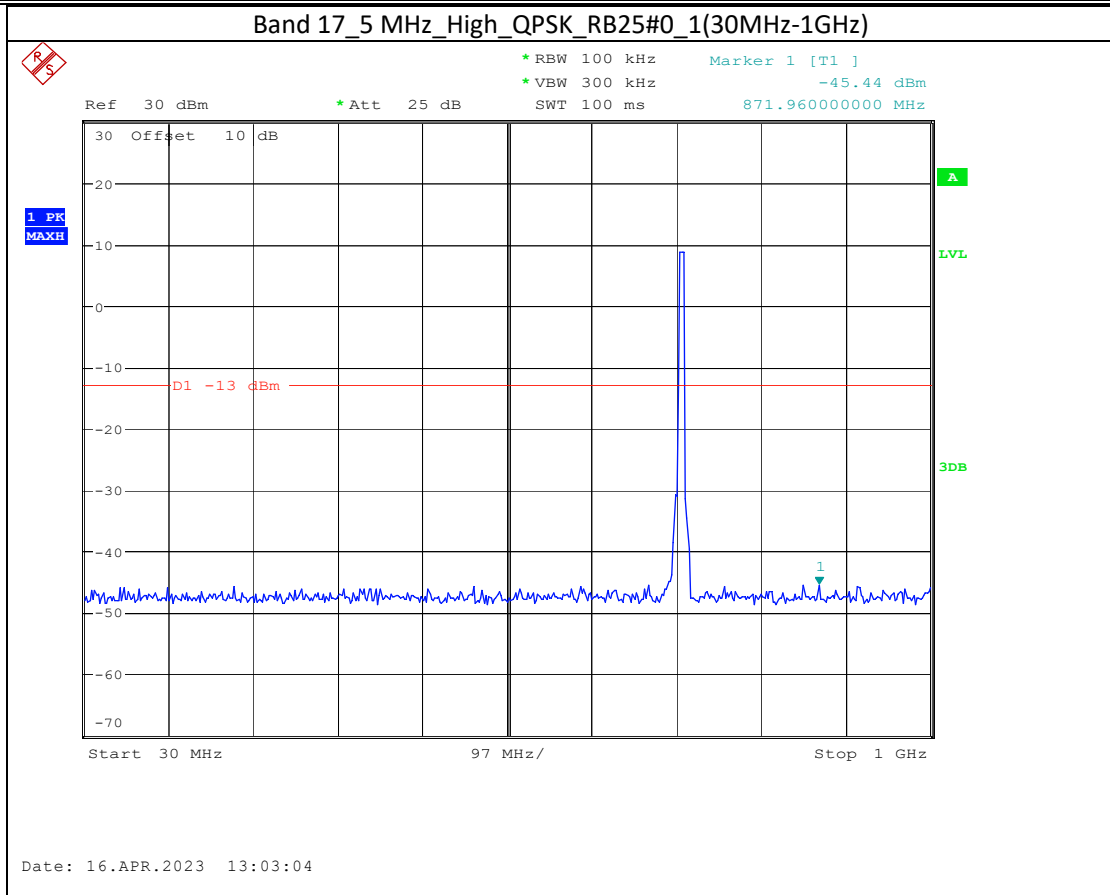

Date: 17.APR.2023 10:44:37

Band 66_20 MHz_Low_QPSK_RB100#0_2(1GHz-20GHz)

Date: 17.APR.2023 10:44:47

Band 5_1.4 MHz_High_QPSK_RB6#0_1(30MHz-1GHz)

Band 5_1.4 MHz_High_QPSK_RB6#0_2(1GHz-10GHz)

Band 17_10 MHz_High_QPSK_RB50#0_1(30MHz-1GHz)

Band 17_10 MHz_High_QPSK_RB50#0_2(1GHz-10GHz)