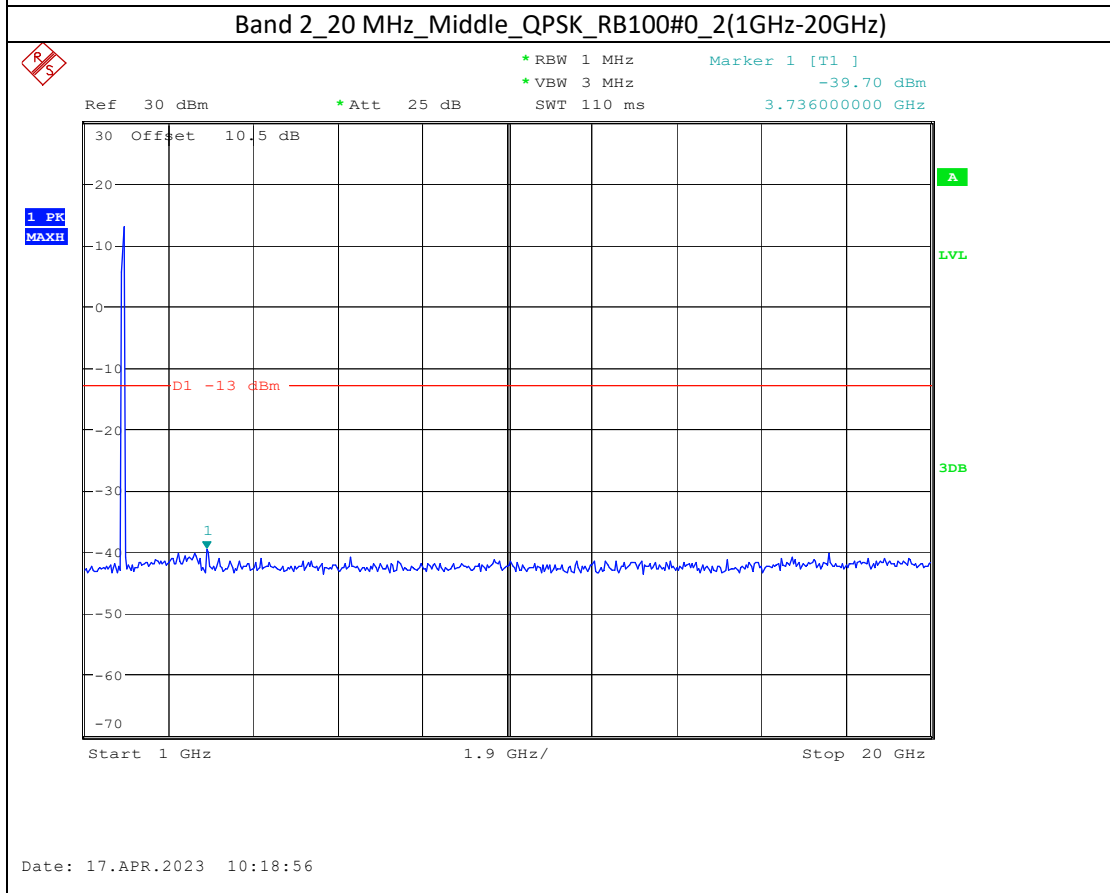

Band 2_10 MHz_High_QPSK_RB50#0_1(30MHz-1GHz)

Band 2_10 MHz_High_QPSK_RB50#0_2(1GHz-20GHz)

Band 66_1.4 MHz_Middle_QPSK_RB6#0_1(30MHz-1GHz)

Band 66_1.4 MHz_Middle_QPSK_RB6#0_2(1GHz-20GHz)

Band 66_20 MHz_Low_QPSK_RB100#0_1(30MHz-1GHz)

Date: 17.APR.2023 10:44:37

Band 66_20 MHz_Low_QPSK_RB100#0_2(1GHz-20GHz)

Date: 17.APR.2023 10:44:47

Band 5_1.4 MHz_High_QPSK_RB6#0_1(30MHz-1GHz)

Band 5_1.4 MHz_High_QPSK_RB6#0_2(1GHz-10GHz)

Band 17_10 MHz_High_QPSK_RB50#0_1(30MHz-1GHz)

Band 17_10 MHz_High_QPSK_RB50#0_2(1GHz-10GHz)