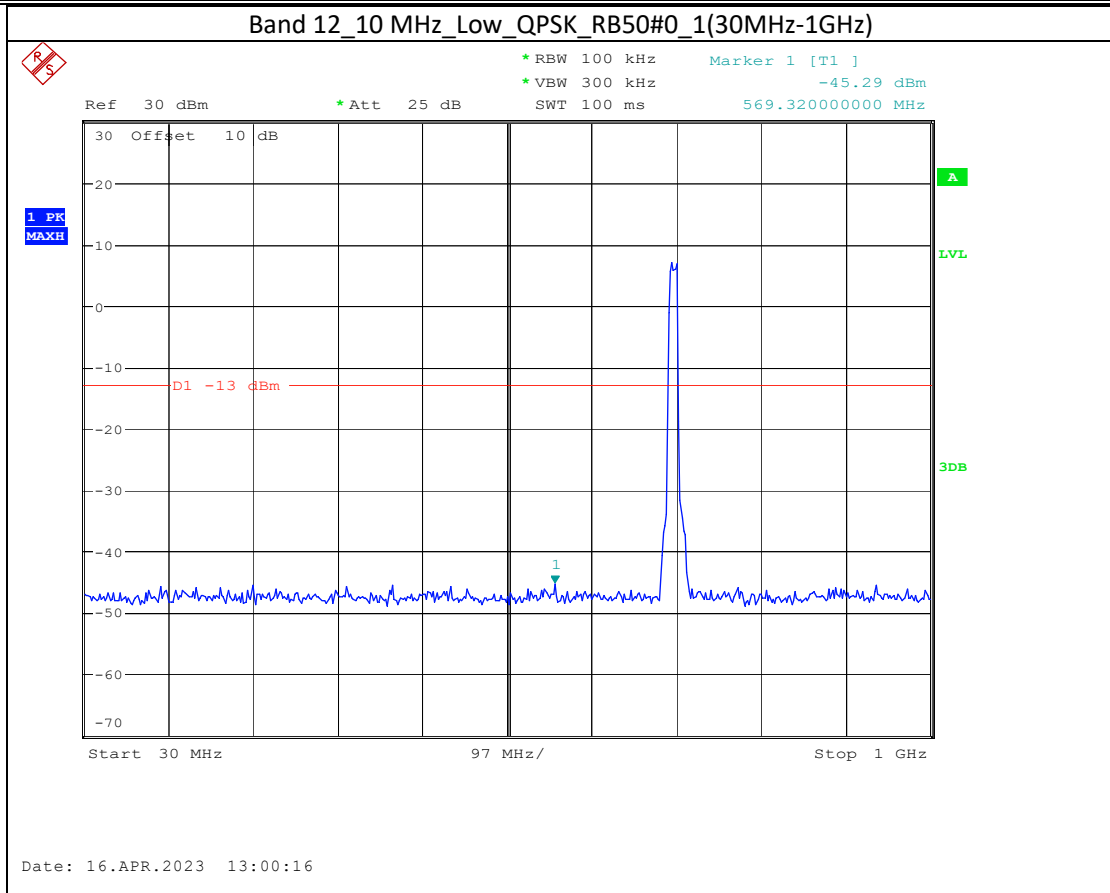

Date: 17.APR.2023 10:44:37

Band 66_20 MHz_Low_QPSK_RB100#0_2(1GHz-20GHz)

Date: 17.APR.2023 10:44:47

Band 5_1.4 MHz_High_QPSK_RB6#0_1(30MHz-1GHz)

Band 5_1.4 MHz_High_QPSK_RB6#0_2(1GHz-10GHz)

Band 17_10 MHz_High_QPSK_RB50#0_1(30MHz-1GHz)

Band 17_10 MHz_High_QPSK_RB50#0_2(1GHz-10GHz)