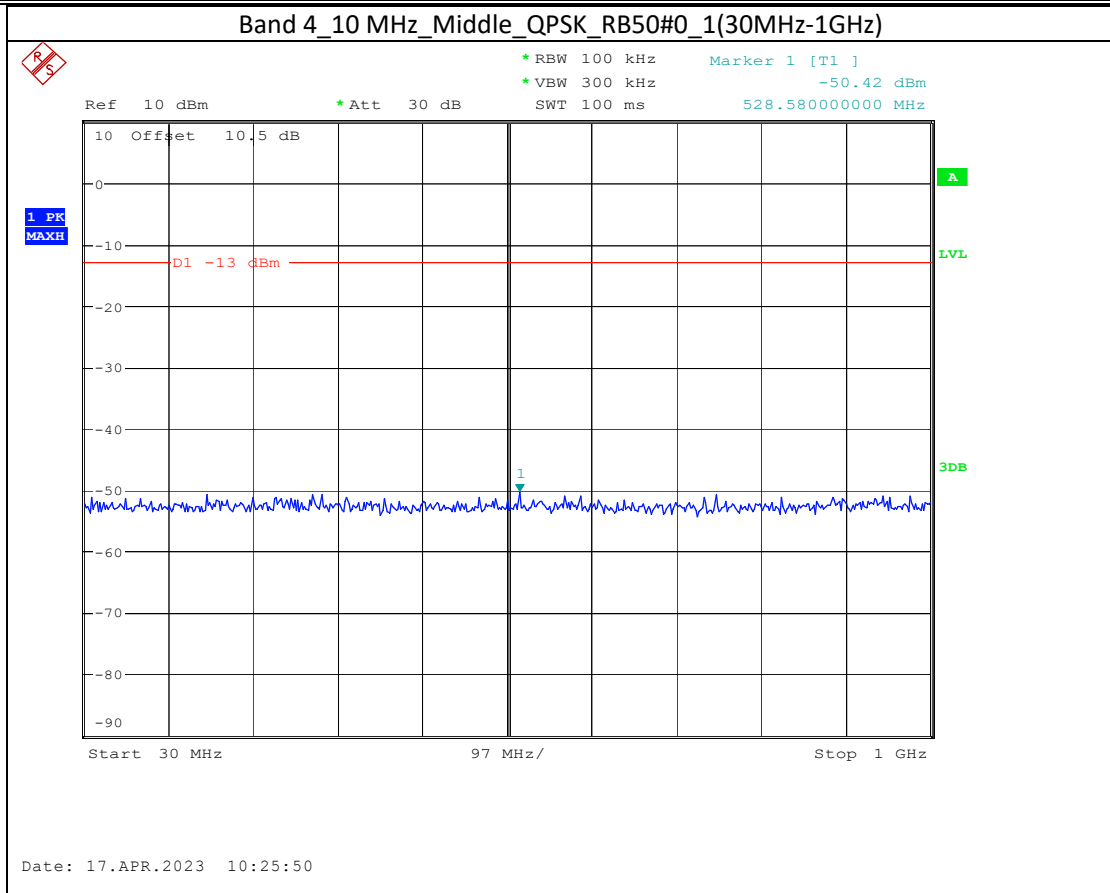

Band 2_10 MHz_High_QPSK_RB50#0_1(30MHz-1GHz)

Band 2_10 MHz_High_QPSK_RB50#0_2(1GHz-20GHz)

Band 66_1.4 MHz_Middle_QPSK_RB6#0_1(30MHz-1GHz)

Band 66_1.4 MHz_Middle_QPSK_RB6#0_2(1GHz-20GHz)

Band 66_20 MHz_Low_QPSK_RB100#0_1(30MHz-1GHz)

Date: 17.APR.2023 10:44:37

Band 66_20 MHz_Low_QPSK_RB100#0_2(1GHz-20GHz)

Date: 17.APR.2023 10:44:47

Band 5_1.4 MHz_High_QPSK_RB6#0_1(30MHz-1GHz)

Band 5_1.4 MHz_High_QPSK_RB6#0_2(1GHz-10GHz)

Band 17_10 MHz_High_QPSK_RB50#0_1(30MHz-1GHz)

Band 17_10 MHz_High_QPSK_RB50#0_2(1GHz-10GHz)