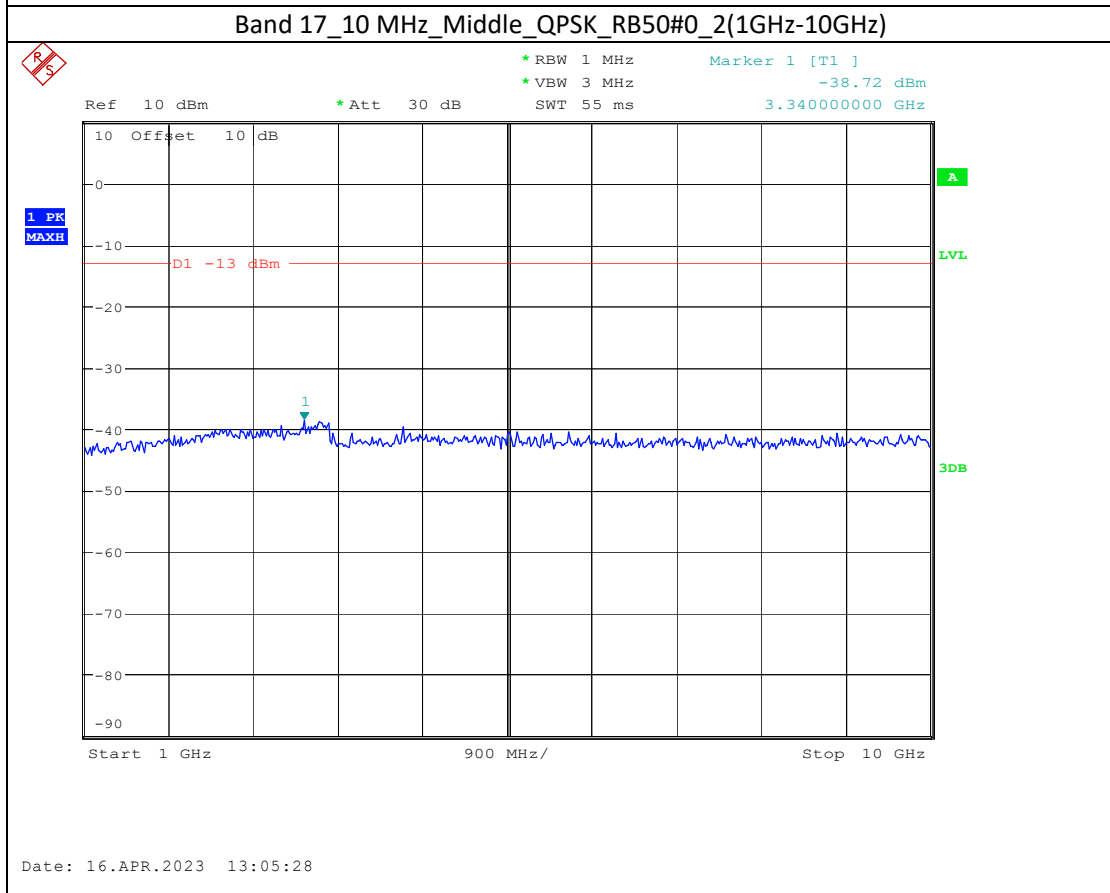

Band 2_10 MHz_High_QPSK_RB50#0_1(30MHz-1GHz)

Band 2_10 MHz_High_QPSK_RB50#0_2(1GHz-20GHz)

Band 66_1.4 MHz_Middle_QPSK_RB6#0_1(30MHz-1GHz)

Band 66_1.4 MHz_Middle_QPSK_RB6#0_2(1GHz-20GHz)

Band 66_20 MHz_Low_QPSK_RB100#0_1(30MHz-1GHz)

Date: 17.APR.2023 10:44:37

Band 66_20 MHz_Low_QPSK_RB100#0_2(1GHz-20GHz)

Date: 17.APR.2023 10:44:47

Band 5_1.4 MHz_High_QPSK_RB6#0_1(30MHz-1GHz)

Band 5_1.4 MHz_High_QPSK_RB6#0_2(1GHz-10GHz)

Band 17_10 MHz_High_QPSK_RB50#0_1(30MHz-1GHz)

Band 17_10 MHz_High_QPSK_RB50#0_2(1GHz-10GHz)