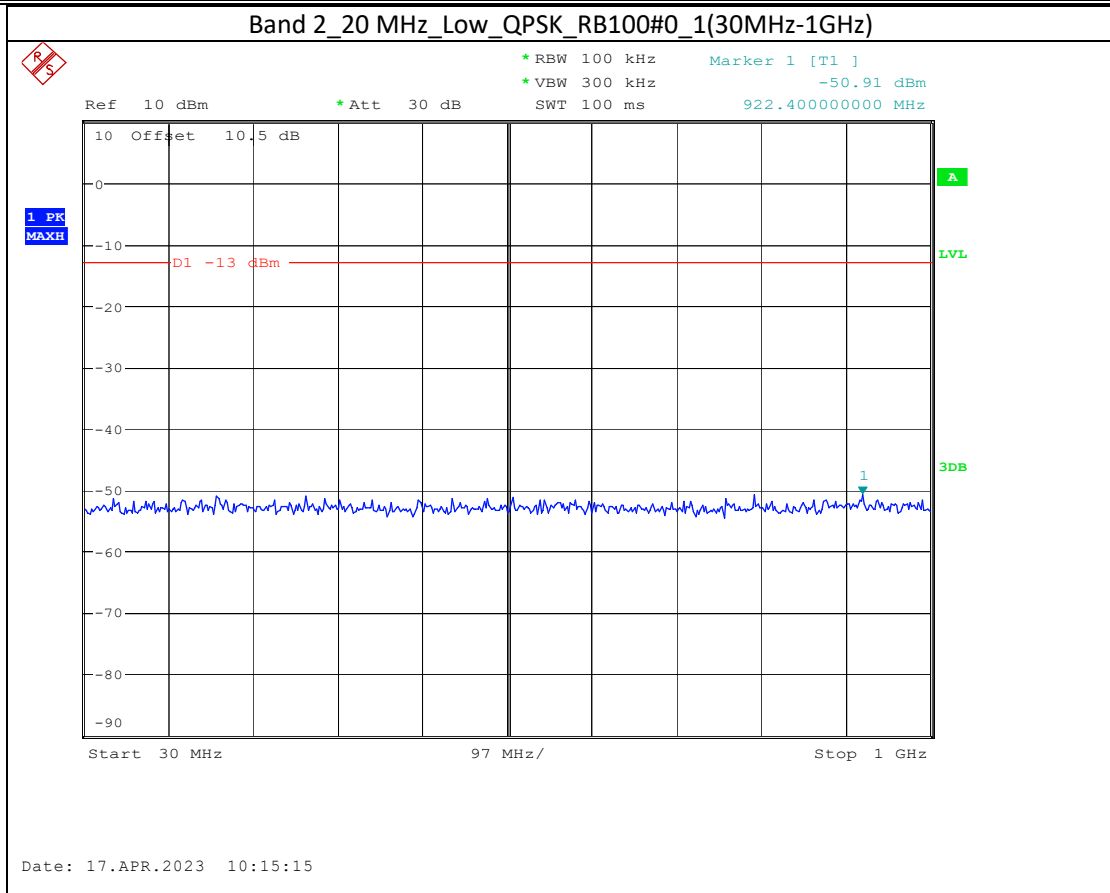

Band 2_10 MHz_High_QPSK_RB50#0_1(30MHz-1GHz)

Band 2_10 MHz_High_QPSK_RB50#0_2(1GHz-20GHz)

Band 66_1.4 MHz_Middle_QPSK_RB6#0_1(30MHz-1GHz)

Band 66_1.4 MHz_Middle_QPSK_RB6#0_2(1GHz-20GHz)

Band 66_20 MHz_Low_QPSK_RB100#0_1(30MHz-1GHz)

Date: 17.APR.2023 10:44:37

Band 66_20 MHz_Low_QPSK_RB100#0_2(1GHz-20GHz)

Date: 17.APR.2023 10:44:47

Band 5_1.4 MHz_High_QPSK_RB6#0_1(30MHz-1GHz)

Band 5_1.4 MHz_High_QPSK_RB6#0_2(1GHz-10GHz)

Band 17_10 MHz_High_QPSK_RB50#0_1(30MHz-1GHz)

Band 17_10 MHz_High_QPSK_RB50#0_2(1GHz-10GHz)