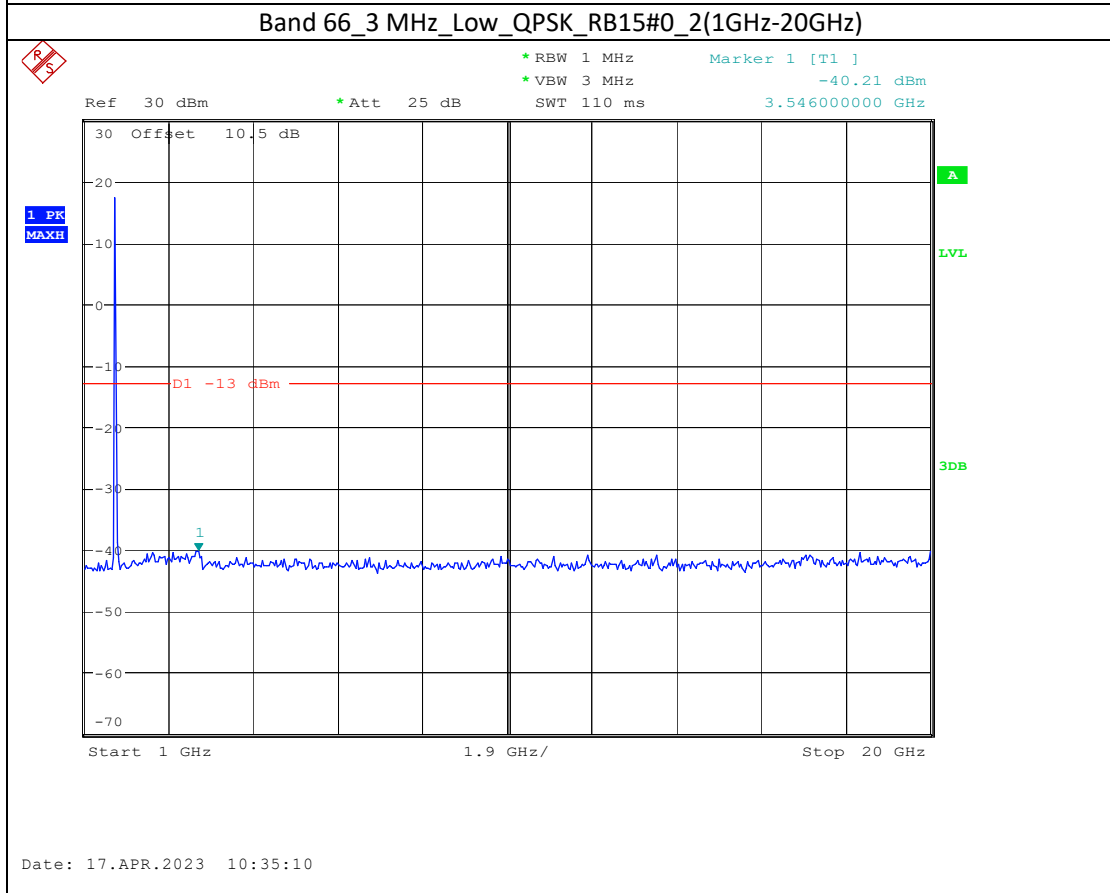

Band 2_10 MHz_High_QPSK_RB50#0_1(30MHz-1GHz)

Band 2_10 MHz_High_QPSK_RB50#0_2(1GHz-20GHz)

Band 66_1.4 MHz_Middle_QPSK_RB6#0_1(30MHz-1GHz)

Band 66_1.4 MHz_Middle_QPSK_RB6#0_2(1GHz-20GHz)

Band 66_20 MHz_Low_QPSK_RB100#0_1(30MHz-1GHz)

Date: 17.APR.2023 10:44:37

Band 66_20 MHz_Low_QPSK_RB100#0_2(1GHz-20GHz)

Date: 17.APR.2023 10:44:47

Band 5_1.4 MHz_High_QPSK_RB6#0_1(30MHz-1GHz)

Band 5_1.4 MHz_High_QPSK_RB6#0_2(1GHz-10GHz)

Band 17_10 MHz_High_QPSK_RB50#0_1(30MHz-1GHz)

Band 17_10 MHz_High_QPSK_RB50#0_2(1GHz-10GHz)