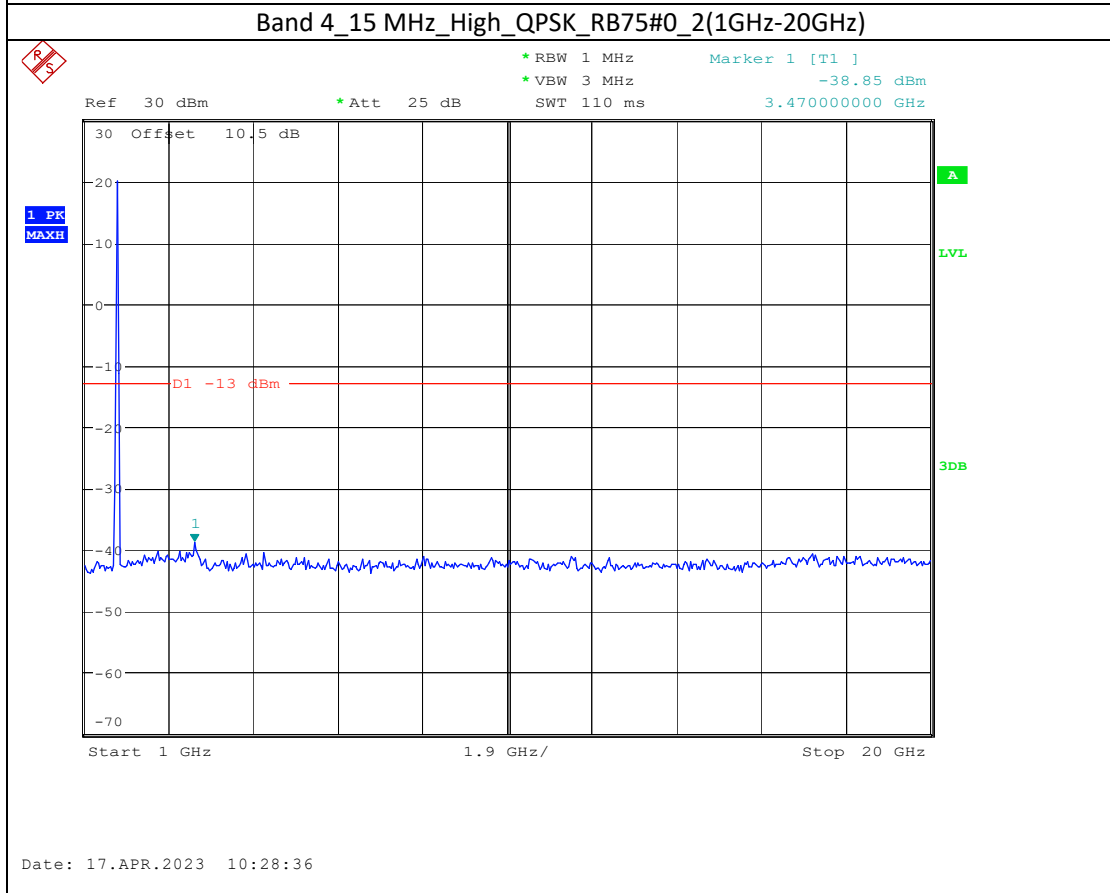

Band 2_10 MHz_High_QPSK_RB50#0_1(30MHz-1GHz)

Band 2_10 MHz_High_QPSK_RB50#0_2(1GHz-20GHz)

Band 66_1.4 MHz_Middle_QPSK_RB6#0_1(30MHz-1GHz)

Band 66_1.4 MHz_Middle_QPSK_RB6#0_2(1GHz-20GHz)

Band 66_20 MHz_Low_QPSK_RB100#0_1(30MHz-1GHz)

Date: 17.APR.2023 10:44:37

Band 66_20 MHz_Low_QPSK_RB100#0_2(1GHz-20GHz)

Date: 17.APR.2023 10:44:47

Band 5_1.4 MHz_High_QPSK_RB6#0_1(30MHz-1GHz)

Band 5_1.4 MHz_High_QPSK_RB6#0_2(1GHz-10GHz)

Band 17_10 MHz_High_QPSK_RB50#0_1(30MHz-1GHz)

Band 17_10 MHz_High_QPSK_RB50#0_2(1GHz-10GHz)