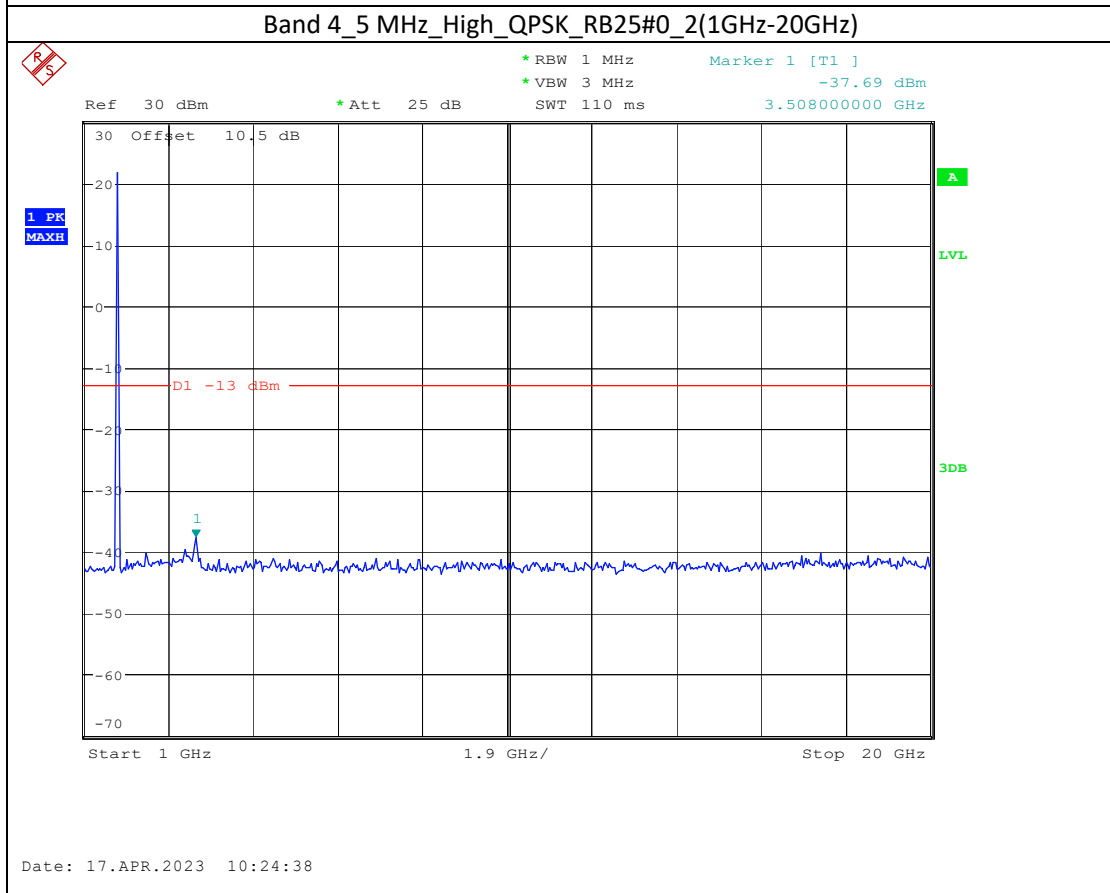

Band 2_10 MHz_High_QPSK_RB50#0_1(30MHz-1GHz)

Band 2_10 MHz_High_QPSK_RB50#0_2(1GHz-20GHz)

Band 66_1.4 MHz_Middle_QPSK_RB6#0_1(30MHz-1GHz)

Band 66_1.4 MHz_Middle_QPSK_RB6#0_2(1GHz-20GHz)

Band 66_20 MHz_Low_QPSK_RB100#0_1(30MHz-1GHz)

Date: 17.APR.2023 10:44:37

Band 66_20 MHz_Low_QPSK_RB100#0_2(1GHz-20GHz)

Date: 17.APR.2023 10:44:47

Band 5_1.4 MHz_High_QPSK_RB6#0_1(30MHz-1GHz)

Band 5_1.4 MHz_High_QPSK_RB6#0_2(1GHz-10GHz)

Band 17_10 MHz_High_QPSK_RB50#0_1(30MHz-1GHz)

Band 17_10 MHz_High_QPSK_RB50#0_2(1GHz-10GHz)