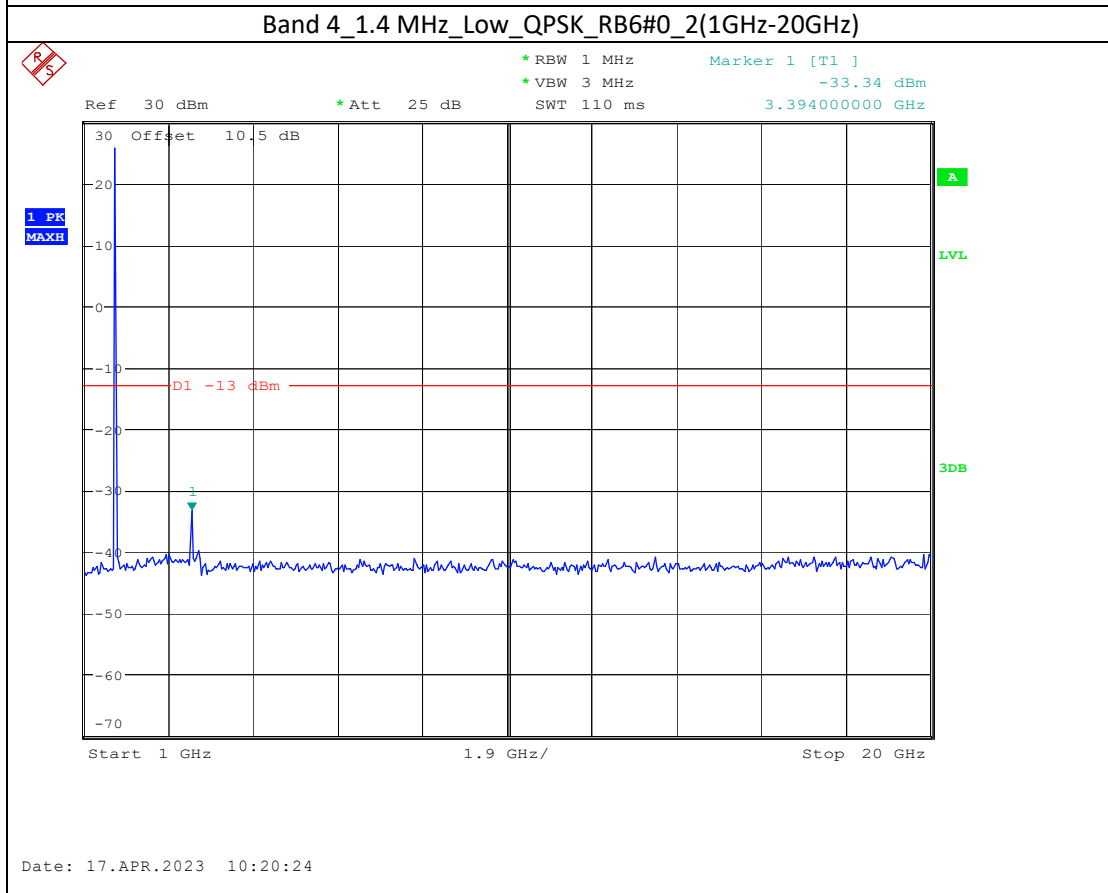

Band 2_10 MHz_High_QPSK_RB50#0_1(30MHz-1GHz)

Band 2_10 MHz_High_QPSK_RB50#0_2(1GHz-20GHz)

Band 66_1.4 MHz_Middle_QPSK_RB6#0_1(30MHz-1GHz)

Band 66_1.4 MHz_Middle_QPSK_RB6#0_2(1GHz-20GHz)

Band 66_20 MHz_Low_QPSK_RB100#0_1(30MHz-1GHz)

Date: 17.APR.2023 10:44:37

Band 66_20 MHz_Low_QPSK_RB100#0_2(1GHz-20GHz)

Date: 17.APR.2023 10:44:47

Band 5_1.4 MHz_High_QPSK_RB6#0_1(30MHz-1GHz)

Band 5_1.4 MHz_High_QPSK_RB6#0_2(1GHz-10GHz)

Band 17_10 MHz_High_QPSK_RB50#0_1(30MHz-1GHz)