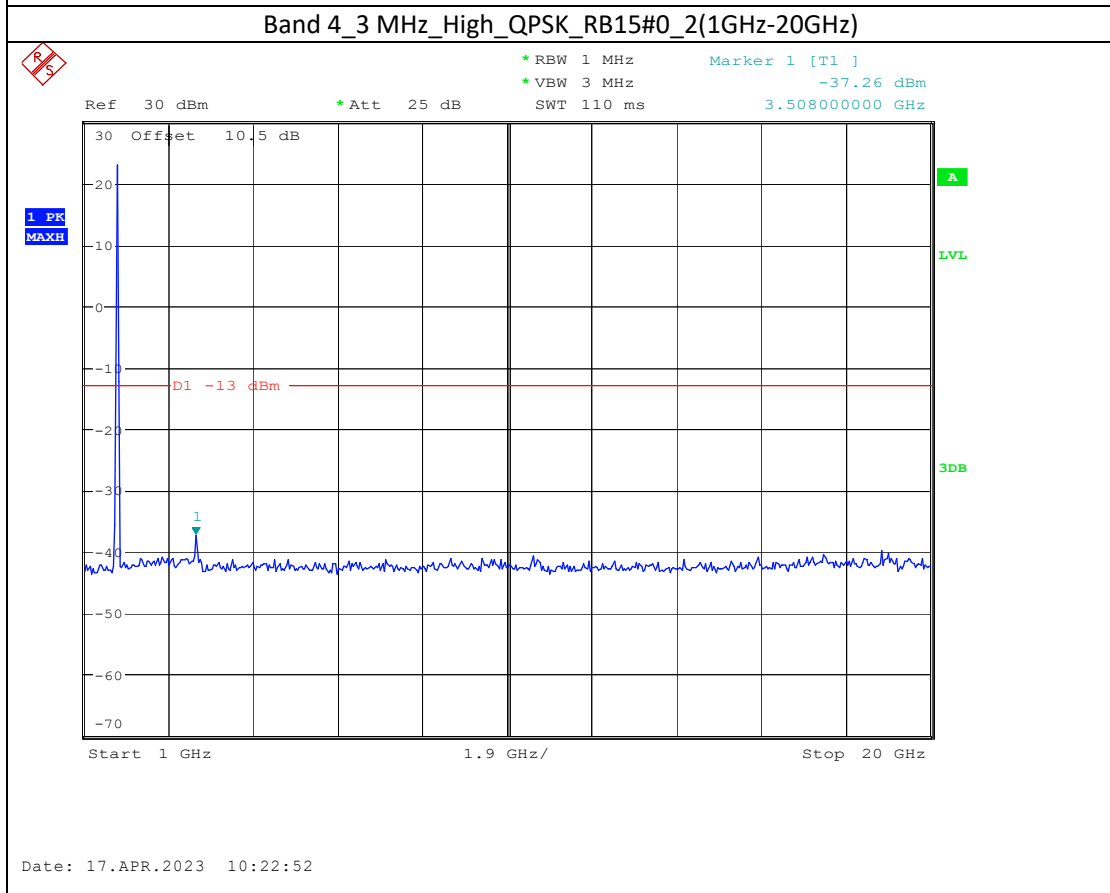

Band 2_10 MHz_High_QPSK_RB50#0_1(30MHz-1GHz)

Band 2_10 MHz_High_QPSK_RB50#0_2(1GHz-20GHz)

Band 66_1.4 MHz_Middle_QPSK_RB6#0_1(30MHz-1GHz)

Band 66_1.4 MHz_Middle_QPSK_RB6#0_2(1GHz-20GHz)

Band 66_20 MHz_Low_QPSK_RB100#0_1(30MHz-1GHz)

Date: 17.APR.2023 10:44:37

Band 66_20 MHz_Low_QPSK_RB100#0_2(1GHz-20GHz)

Date: 17.APR.2023 10:44:47

Band 5_1.4 MHz_High_QPSK_RB6#0_1(30MHz-1GHz)

Band 5_1.4 MHz_High_QPSK_RB6#0_2(1GHz-10GHz)

Band 17_10 MHz_High_QPSK_RB50#0_1(30MHz-1GHz)

Band 17_10 MHz_High_QPSK_RB50#0_2(1GHz-10GHz)