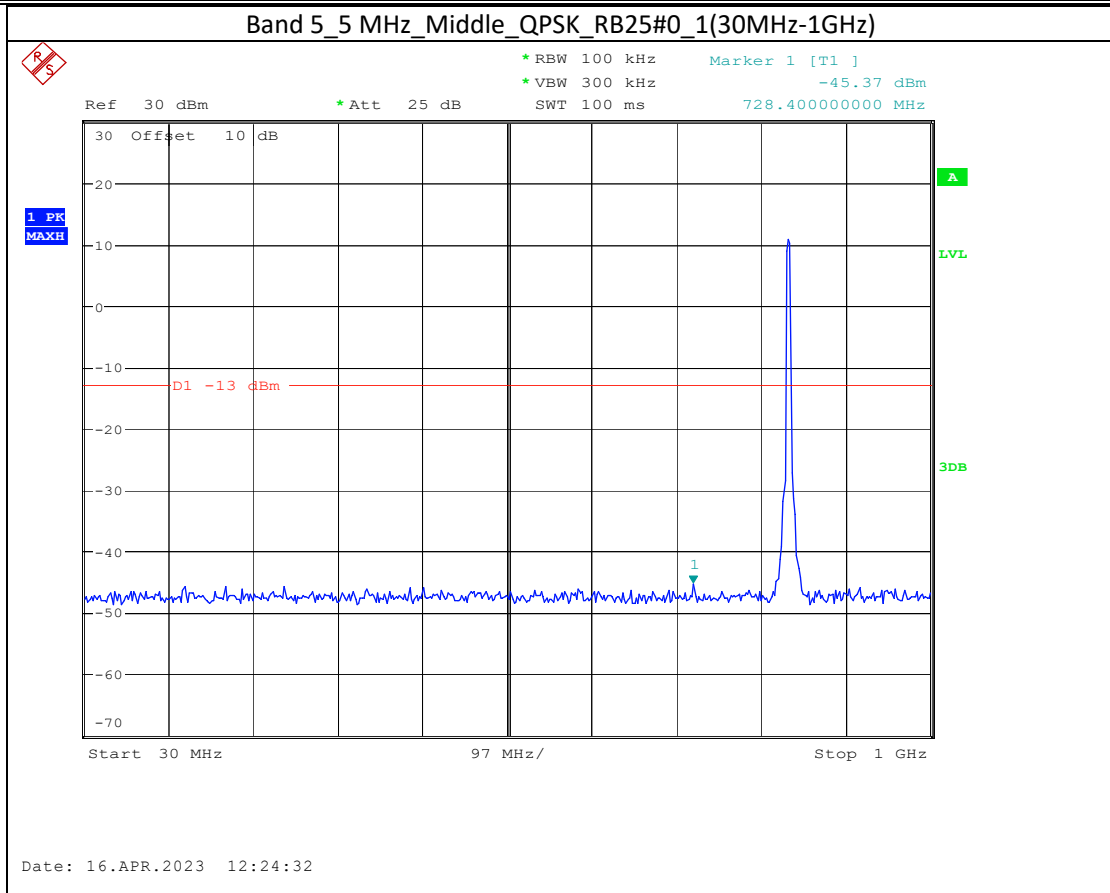

Date: 17.APR.2023 10:44:37

Band 66_20 MHz_Low_QPSK_RB100#0_2(1GHz-20GHz)

Date: 17.APR.2023 10:44:47

Band 5_1.4 MHz_High_QPSK_RB6#0_1(30MHz-1GHz)

Band 5_1.4 MHz_High_QPSK_RB6#0_2(1GHz-10GHz)

Band 17_10 MHz_High_QPSK_RB50#0_1(30MHz-1GHz)

Band 17_10 MHz_High_QPSK_RB50#0_2(1GHz-10GHz)