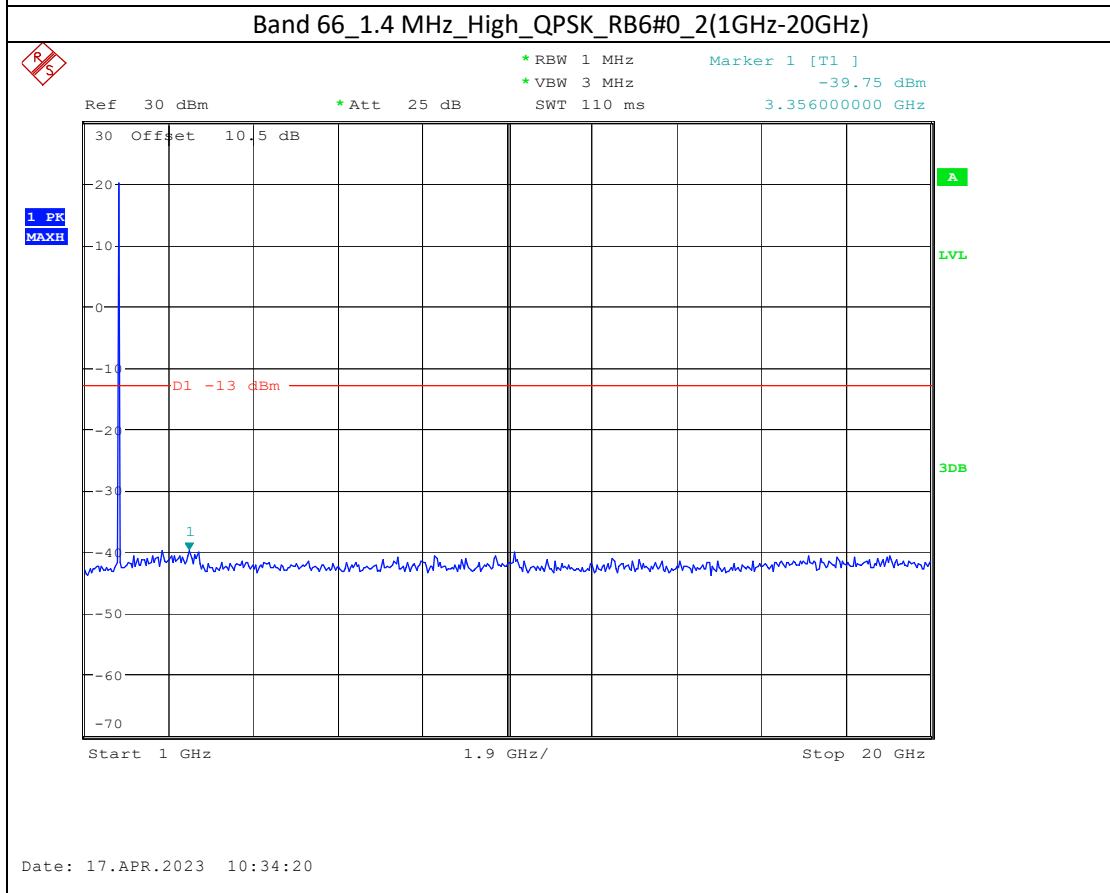

Band 2_10 MHz_High_QPSK_RB50#0_1(30MHz-1GHz)

Band 2_10 MHz_High_QPSK_RB50#0_2(1GHz-20GHz)

Band 66_1.4 MHz_Middle_QPSK_RB6#0_1(30MHz-1GHz)

Band 66_1.4 MHz_Middle_QPSK_RB6#0_2(1GHz-20GHz)

Band 66_20 MHz_Low_QPSK_RB100#0_1(30MHz-1GHz)

Date: 17.APR.2023 10:44:37

Band 66_20 MHz_Low_QPSK_RB100#0_2(1GHz-20GHz)

Date: 17.APR.2023 10:44:47

Band 5_1.4 MHz_High_QPSK_RB6#0_1(30MHz-1GHz)

Band 5_1.4 MHz_High_QPSK_RB6#0_2(1GHz-10GHz)

Band 17_10 MHz_High_QPSK_RB50#0_1(30MHz-1GHz)