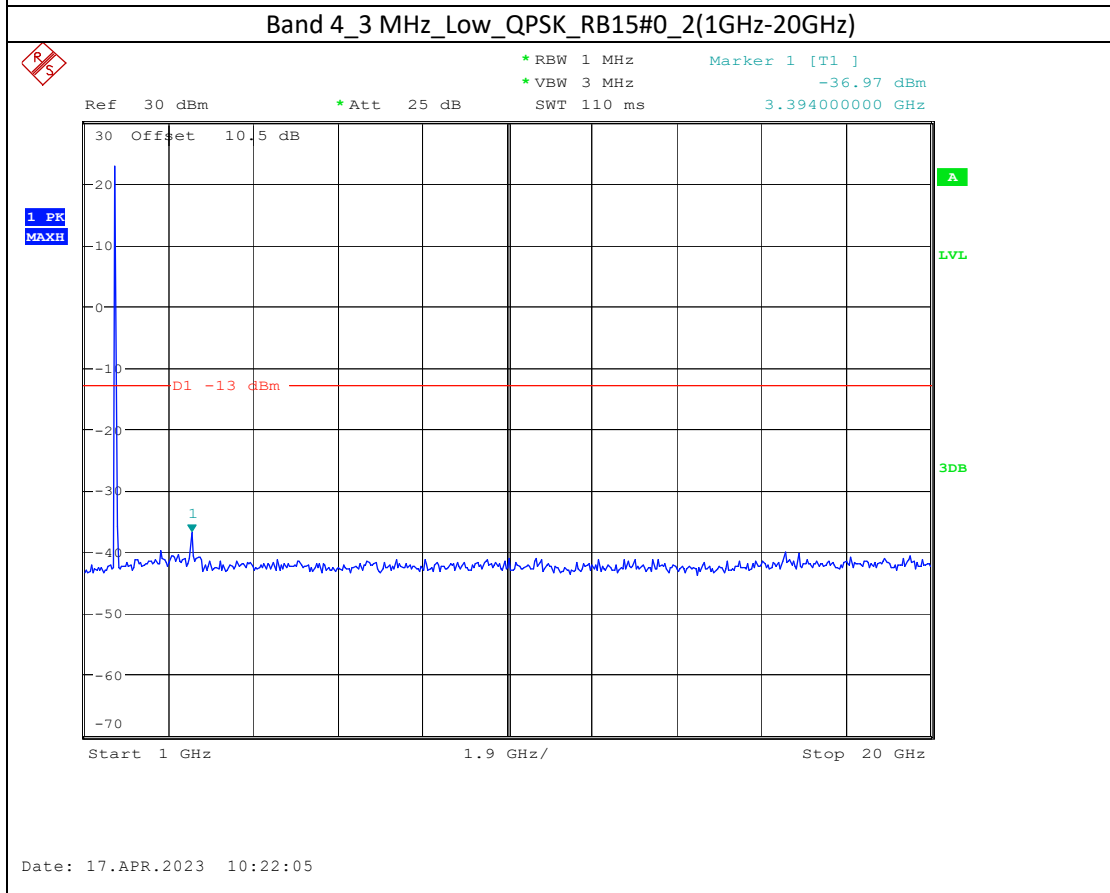

Band 2_10 MHz_High_QPSK_RB50#0_1(30MHz-1GHz)

Band 2_10 MHz_High_QPSK_RB50#0_2(1GHz-20GHz)

Band 66_1.4 MHz_Middle_QPSK_RB6#0_1(30MHz-1GHz)

Band 66_1.4 MHz_Middle_QPSK_RB6#0_2(1GHz-20GHz)

Band 66_20 MHz_Low_QPSK_RB100#0_1(30MHz-1GHz)

Date: 17.APR.2023 10:44:37

Band 66_20 MHz_Low_QPSK_RB100#0_2(1GHz-20GHz)

Date: 17.APR.2023 10:44:47

Band 5_1.4 MHz_High_QPSK_RB6#0_1(30MHz-1GHz)

Band 5_1.4 MHz_High_QPSK_RB6#0_2(1GHz-10GHz)

Band 17_10 MHz_High_QPSK_RB50#0_1(30MHz-1GHz)

Band 17_10 MHz_High_QPSK_RB50#0_2(1GHz-10GHz)