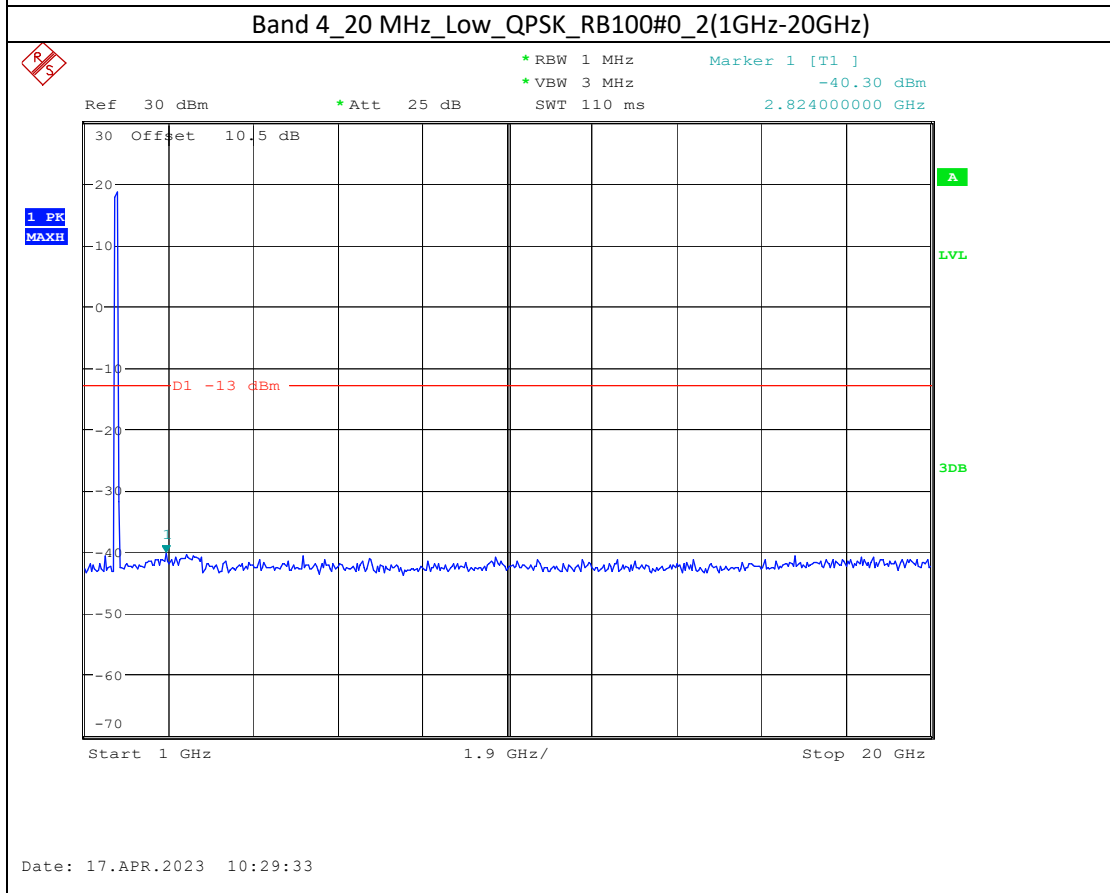

Band 2_10 MHz_High_QPSK_RB50#0_1(30MHz-1GHz)

Band 2_10 MHz_High_QPSK_RB50#0_2(1GHz-20GHz)

Band 66_1.4 MHz_Middle_QPSK_RB6#0_1(30MHz-1GHz)

Band 66_1.4 MHz_Middle_QPSK_RB6#0_2(1GHz-20GHz)

Band 66_20 MHz_Low_QPSK_RB100#0_1(30MHz-1GHz)

Date: 17.APR.2023 10:44:37

Band 66_20 MHz_Low_QPSK_RB100#0_2(1GHz-20GHz)

Date: 17.APR.2023 10:44:47

Band 5_1.4 MHz_High_QPSK_RB6#0_1(30MHz-1GHz)

Band 5_1.4 MHz_High_QPSK_RB6#0_2(1GHz-10GHz)

Band 17_10 MHz_High_QPSK_RB50#0_1(30MHz-1GHz)

Band 17_10 MHz_High_QPSK_RB50#0_2(1GHz-10GHz)