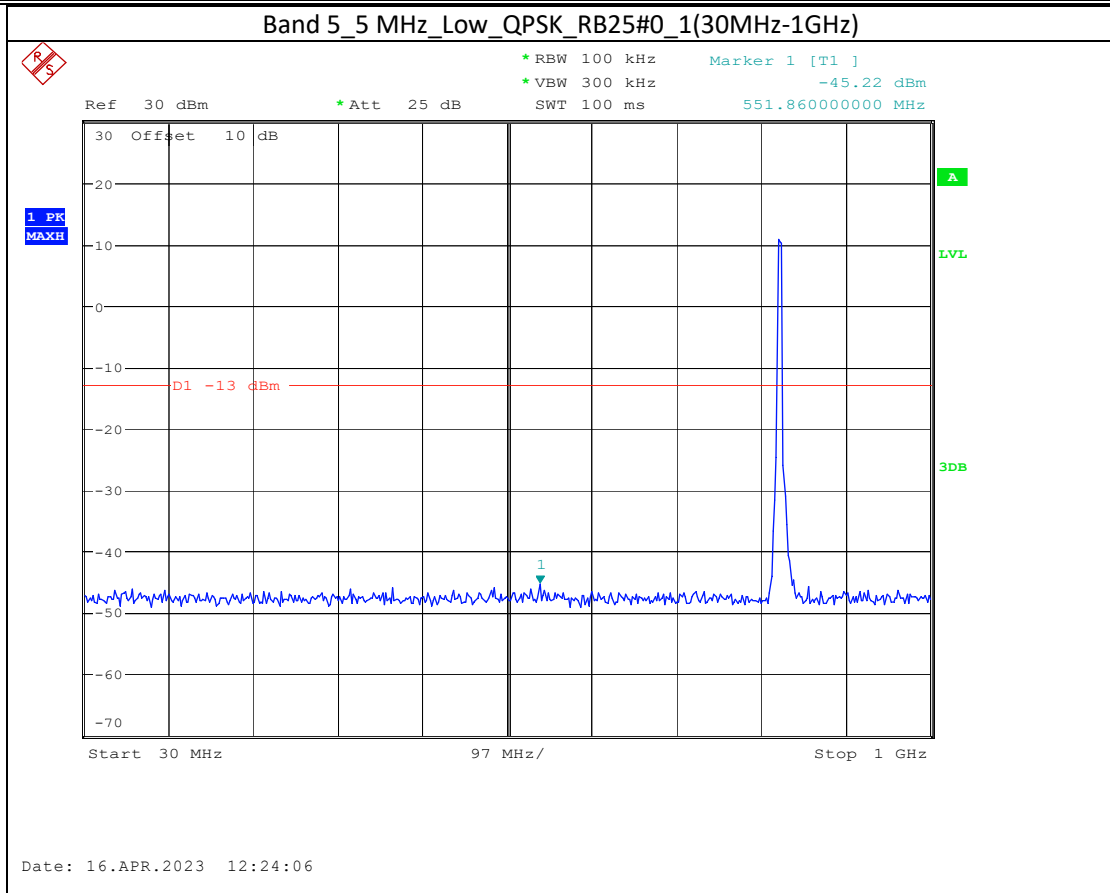

Date: 17.APR.2023 10:44:37

Band 66_20 MHz_Low_QPSK_RB100#0_2(1GHz-20GHz)

Date: 17.APR.2023 10:44:47

Band 5_1.4 MHz_High_QPSK_RB6#0_1(30MHz-1GHz)

Band 5_1.4 MHz_High_QPSK_RB6#0_2(1GHz-10GHz)

Band 17_10 MHz_High_QPSK_RB50#0_1(30MHz-1GHz)

Band 17_10 MHz_High_QPSK_RB50#0_2(1GHz-10GHz)