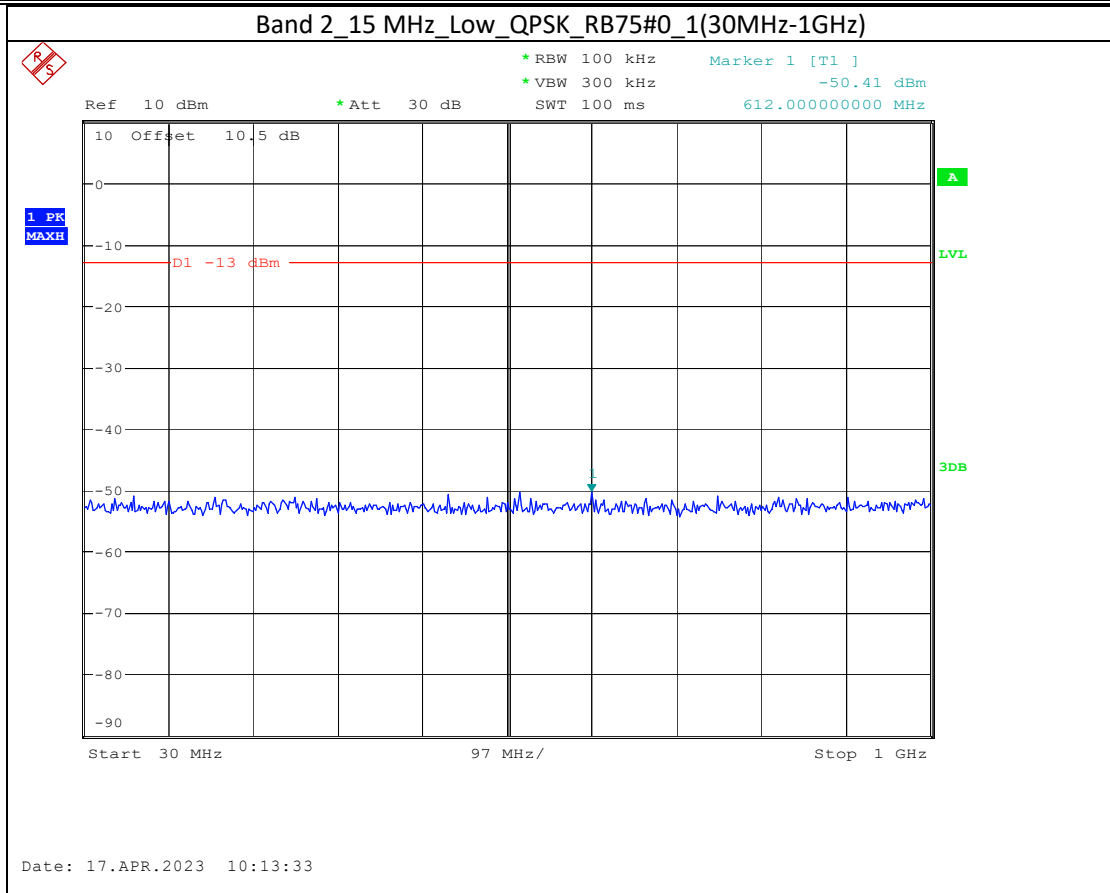

Band 2_10 MHz_High_QPSK_RB50#0_1(30MHz-1GHz)

Band 2_10 MHz_High_QPSK_RB50#0_2(1GHz-20GHz)

Band 66_1.4 MHz_Middle_QPSK_RB6#0_1(30MHz-1GHz)

Band 66_1.4 MHz_Middle_QPSK_RB6#0_2(1GHz-20GHz)

Band 66_20 MHz_Low_QPSK_RB100#0_1(30MHz-1GHz)

Date: 17.APR.2023 10:44:37

Band 66_20 MHz_Low_QPSK_RB100#0_2(1GHz-20GHz)

Date: 17.APR.2023 10:44:47

Band 5_1.4 MHz_High_QPSK_RB6#0_1(30MHz-1GHz)

Band 5_1.4 MHz_High_QPSK_RB6#0_2(1GHz-10GHz)

Band 17_10 MHz_High_QPSK_RB50#0_1(30MHz-1GHz)

Band 17_10 MHz_High_QPSK_RB50#0_2(1GHz-10GHz)