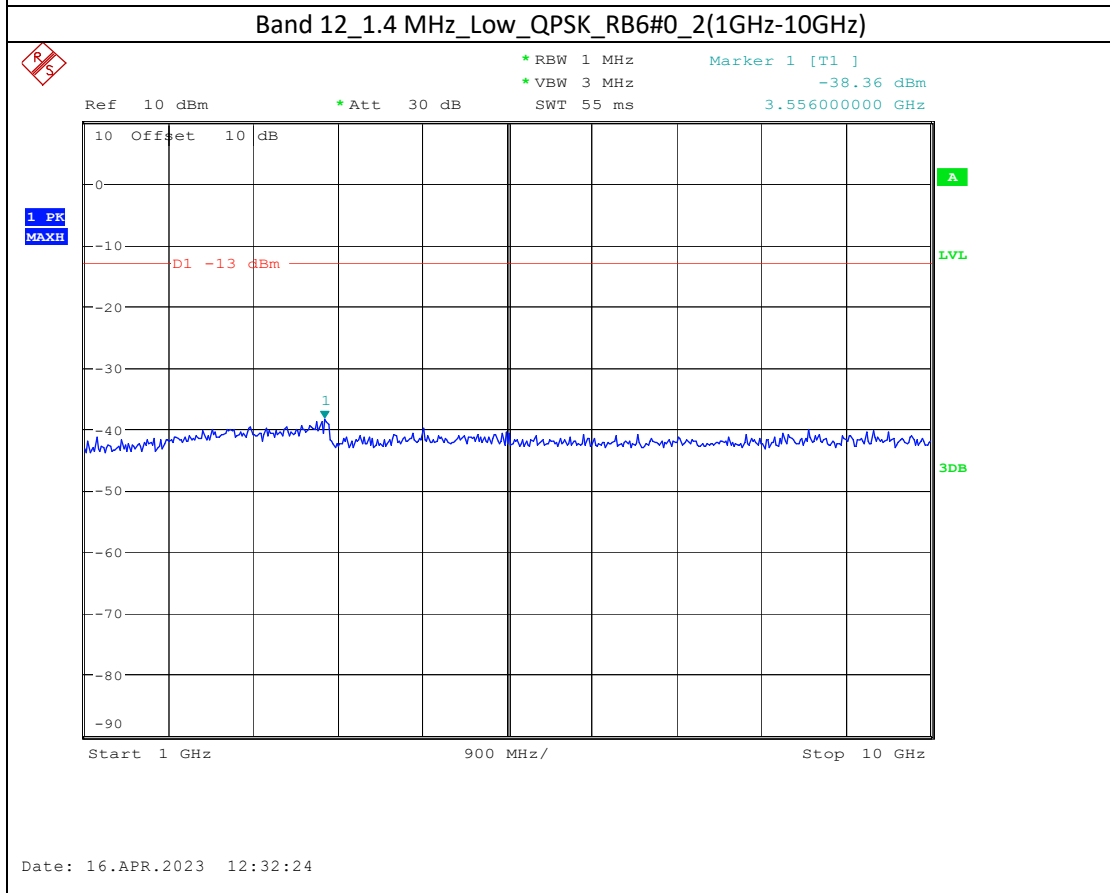

Date: 17.APR.2023 10:44:37

Band 66_20 MHz_Low_QPSK_RB100#0_2(1GHz-20GHz)

Date: 17.APR.2023 10:44:47

Band 5_1.4 MHz_High_QPSK_RB6#0_1(30MHz-1GHz)

Band 5_1.4 MHz_High_QPSK_RB6#0_2(1GHz-10GHz)

Band 17_10 MHz_High_QPSK_RB50#0_1(30MHz-1GHz)

Band 17_10 MHz_High_QPSK_RB50#0_2(1GHz-10GHz)