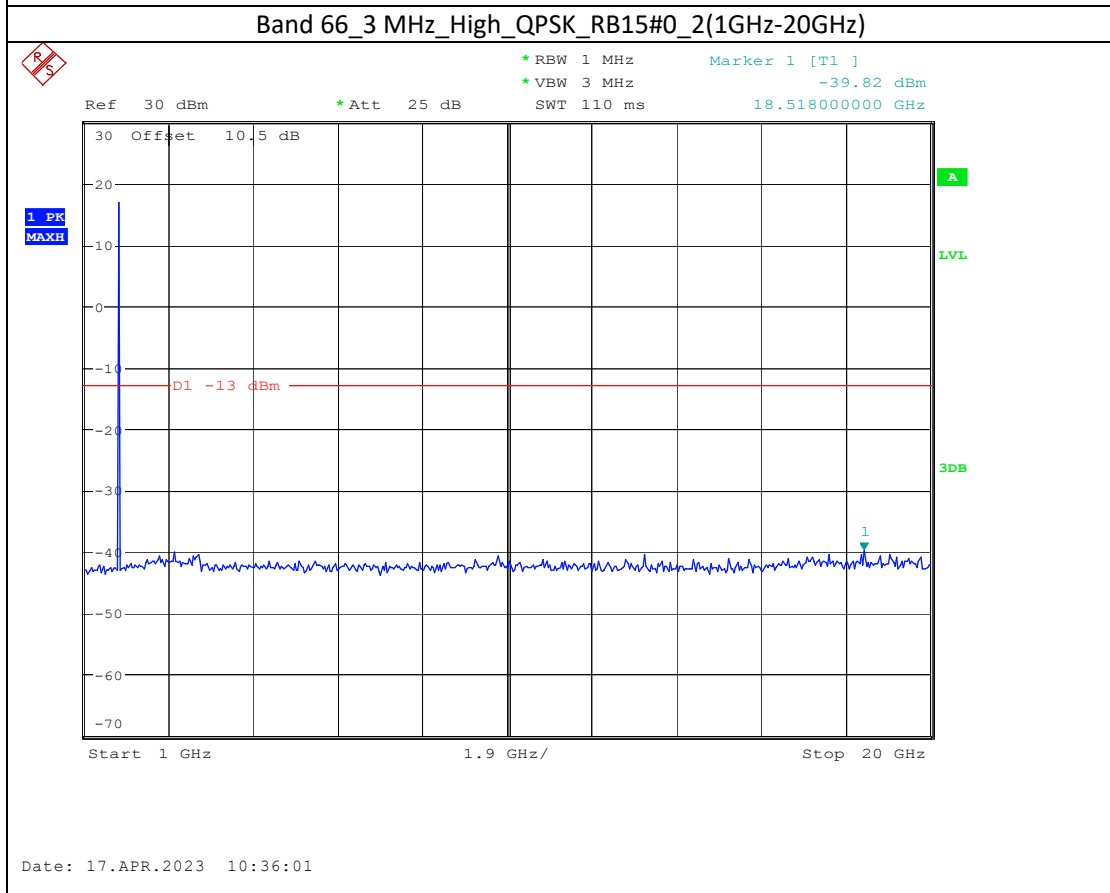

Band 2_10 MHz_High_QPSK_RB50#0_1(30MHz-1GHz)

Band 2_10 MHz_High_QPSK_RB50#0_2(1GHz-20GHz)

Band 66_1.4 MHz_Middle_QPSK_RB6#0_1(30MHz-1GHz)

Band 66_1.4 MHz_Middle_QPSK_RB6#0_2(1GHz-20GHz)

Band 66_20 MHz_Low_QPSK_RB100#0_1(30MHz-1GHz)

Date: 17.APR.2023 10:44:37

Band 66_20 MHz_Low_QPSK_RB100#0_2(1GHz-20GHz)

Date: 17.APR.2023 10:44:47

Band 5_1.4 MHz_High_QPSK_RB6#0_1(30MHz-1GHz)

Band 5_1.4 MHz_High_QPSK_RB6#0_2(1GHz-10GHz)

Band 17_10 MHz_High_QPSK_RB50#0_1(30MHz-1GHz)