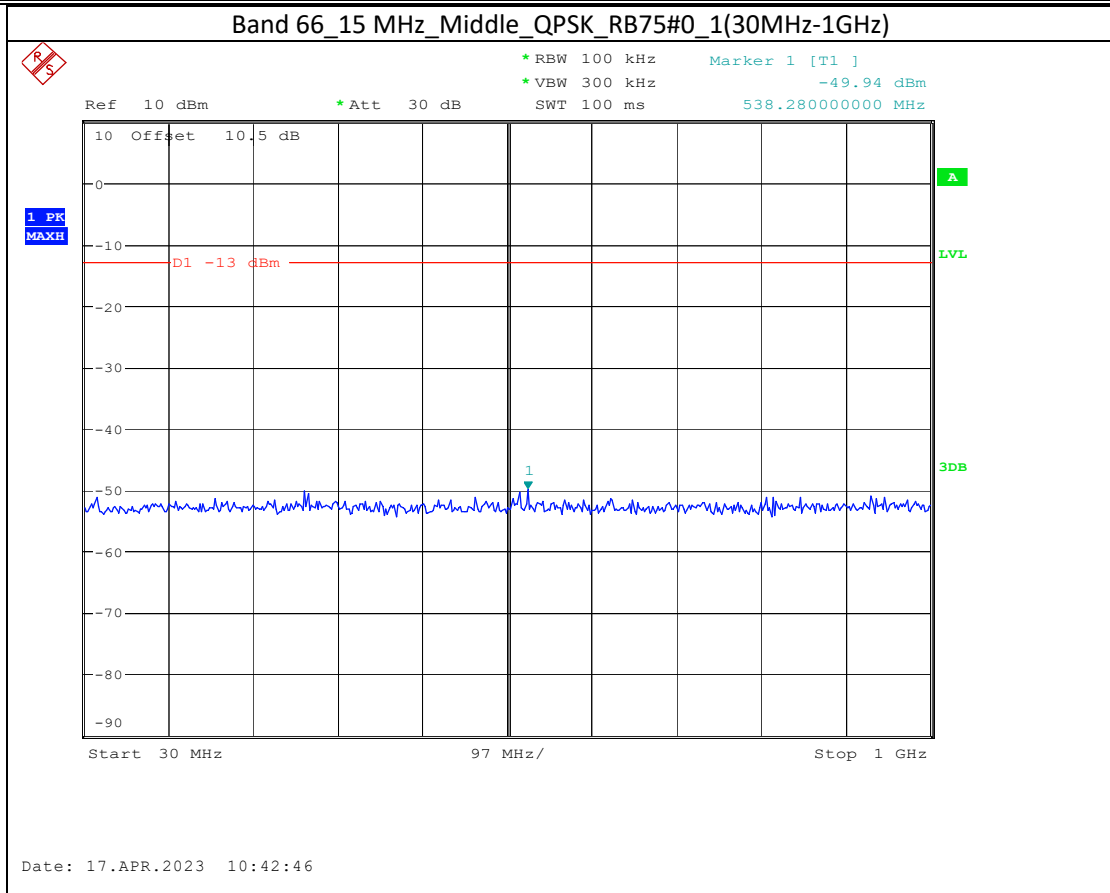

Band 2_10 MHz_High_QPSK_RB50#0_1(30MHz-1GHz)

Band 2_10 MHz_High_QPSK_RB50#0_2(1GHz-20GHz)

Band 66_1.4 MHz_Middle_QPSK_RB6#0_1(30MHz-1GHz)

Band 66_1.4 MHz_Middle_QPSK_RB6#0_2(1GHz-20GHz)

Band 66_20 MHz_Low_QPSK_RB100#0_1(30MHz-1GHz)

Date: 17.APR.2023 10:44:37

Band 66_20 MHz_Low_QPSK_RB100#0_2(1GHz-20GHz)

Date: 17.APR.2023 10:44:47

Band 5_1.4 MHz_High_QPSK_RB6#0_1(30MHz-1GHz)

Band 5_1.4 MHz_High_QPSK_RB6#0_2(1GHz-10GHz)

Band 17_10 MHz_High_QPSK_RB50#0_1(30MHz-1GHz)

Band 17_10 MHz_High_QPSK_RB50#0_2(1GHz-10GHz)