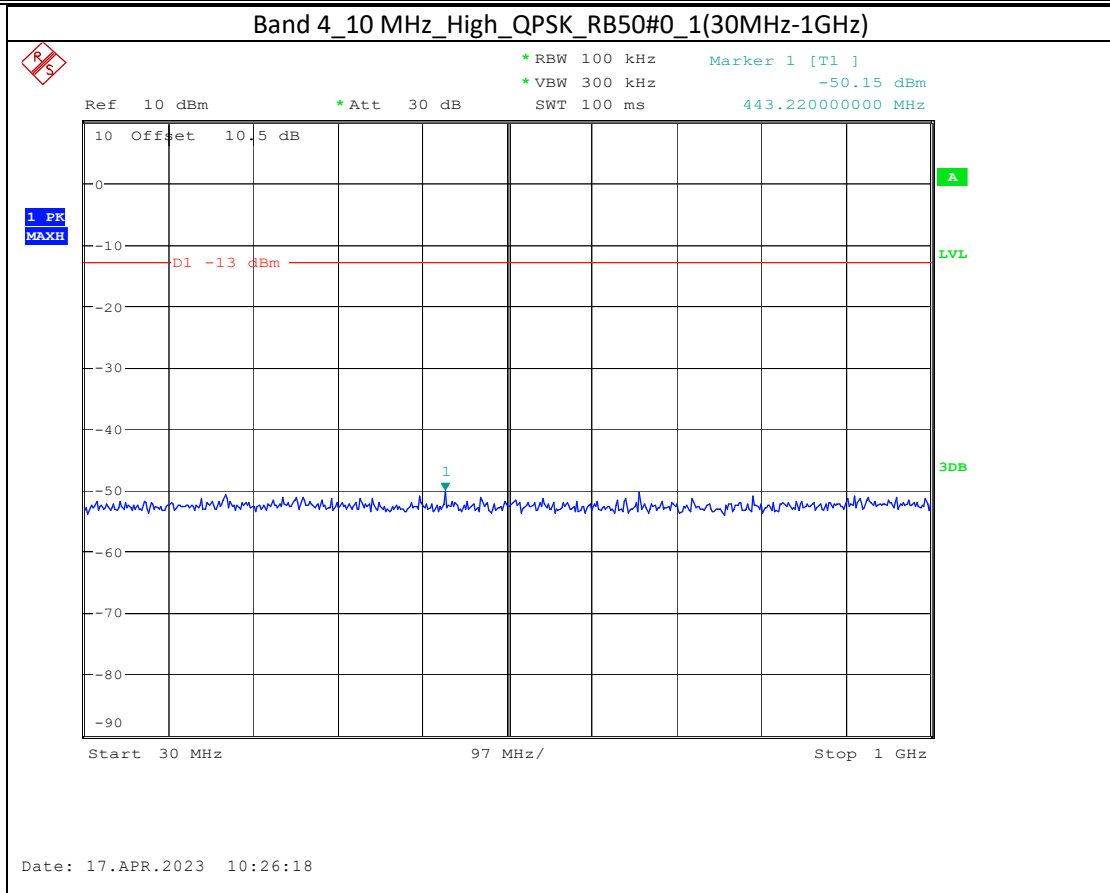

Band 2_10 MHz_High_QPSK_RB50#0_1(30MHz-1GHz)

Band 2_10 MHz_High_QPSK_RB50#0_2(1GHz-20GHz)

Band 66_1.4 MHz_Middle_QPSK_RB6#0_1(30MHz-1GHz)

Band 66_1.4 MHz_Middle_QPSK_RB6#0_2(1GHz-20GHz)

Band 66_20 MHz_Low_QPSK_RB100#0_1(30MHz-1GHz)

Date: 17.APR.2023 10:44:37

Band 66_20 MHz_Low_QPSK_RB100#0_2(1GHz-20GHz)

Date: 17.APR.2023 10:44:47

Band 5_1.4 MHz_High_QPSK_RB6#0_1(30MHz-1GHz)

Band 5_1.4 MHz_High_QPSK_RB6#0_2(1GHz-10GHz)

Band 17_10 MHz_High_QPSK_RB50#0_1(30MHz-1GHz)

Band 17_10 MHz_High_QPSK_RB50#0_2(1GHz-10GHz)