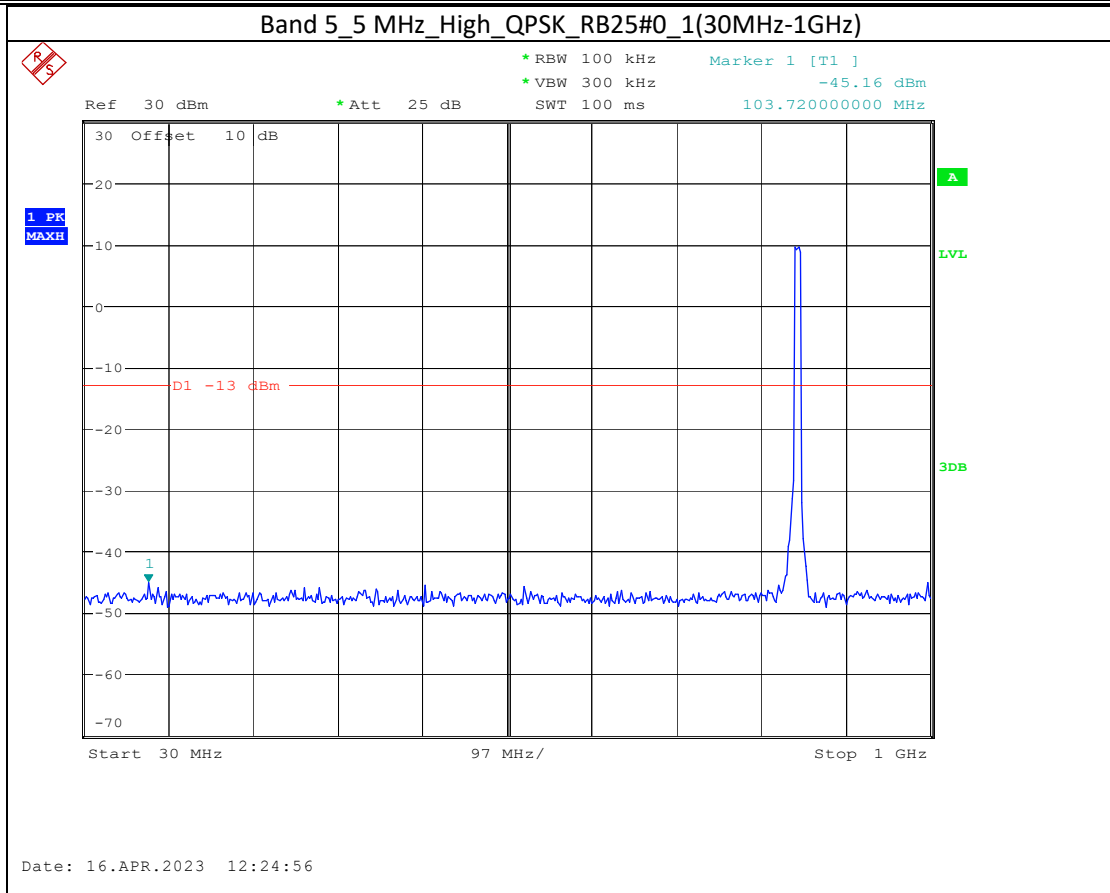

Date: 17.APR.2023 10:44:37

Band 66_20 MHz_Low_QPSK_RB100#0_2(1GHz-20GHz)

Date: 17.APR.2023 10:44:47

Band 5_1.4 MHz_High_QPSK_RB6#0_1(30MHz-1GHz)

Band 5_1.4 MHz_High_QPSK_RB6#0_2(1GHz-10GHz)

Band 17_10 MHz_High_QPSK_RB50#0_1(30MHz-1GHz)

Band 17_10 MHz_High_QPSK_RB50#0_2(1GHz-10GHz)