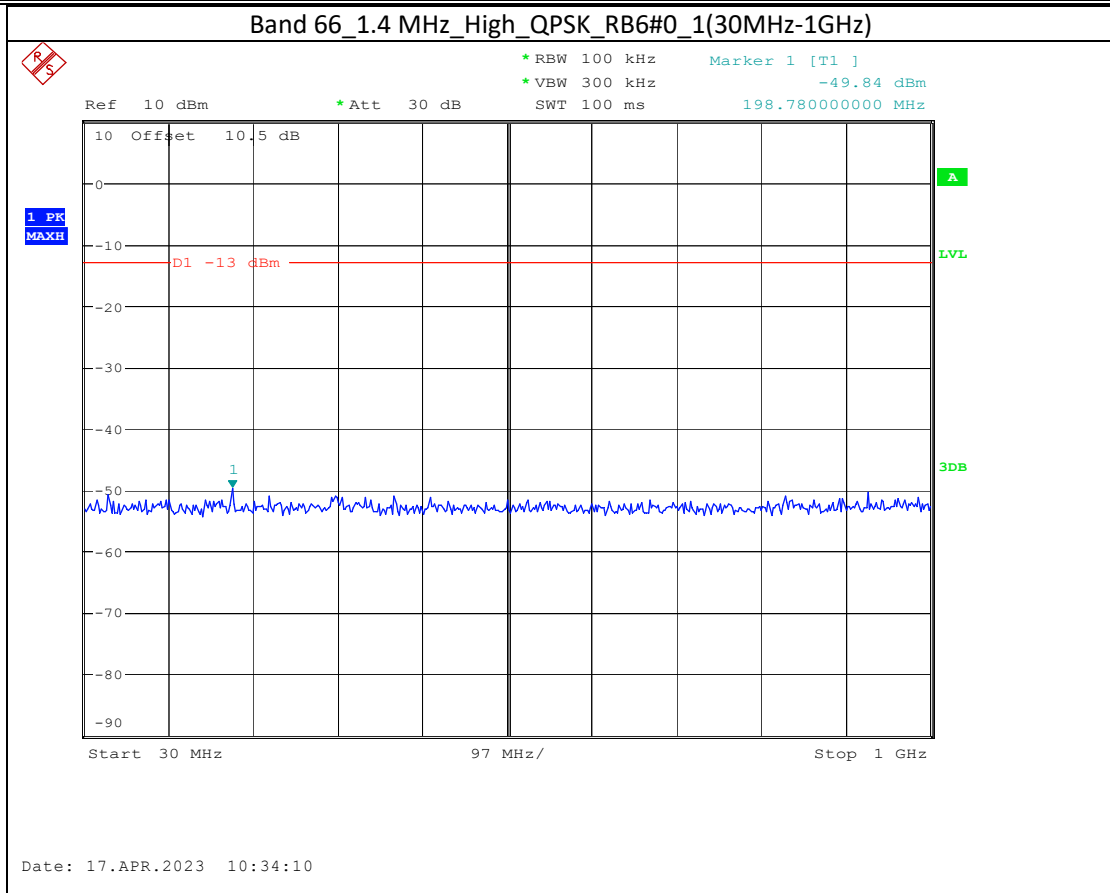

Band 2_10 MHz_High_QPSK_RB50#0_1(30MHz-1GHz)

Band 2_10 MHz_High_QPSK_RB50#0_2(1GHz-20GHz)

Band 66_1.4 MHz_Middle_QPSK_RB6#0_1(30MHz-1GHz)

Band 66_1.4 MHz_Middle_QPSK_RB6#0_2(1GHz-20GHz)

Band 66_20 MHz_Low_QPSK_RB100#0_1(30MHz-1GHz)

Date: 17.APR.2023 10:44:37

Band 66_20 MHz_Low_QPSK_RB100#0_2(1GHz-20GHz)

Date: 17.APR.2023 10:44:47

Band 5_1.4 MHz_High_QPSK_RB6#0_1(30MHz-1GHz)

Band 5_1.4 MHz_High_QPSK_RB6#0_2(1GHz-10GHz)

Band 17_10 MHz_High_QPSK_RB50#0_1(30MHz-1GHz)

Band 17_10 MHz_High_QPSK_RB50#0_2(1GHz-10GHz)