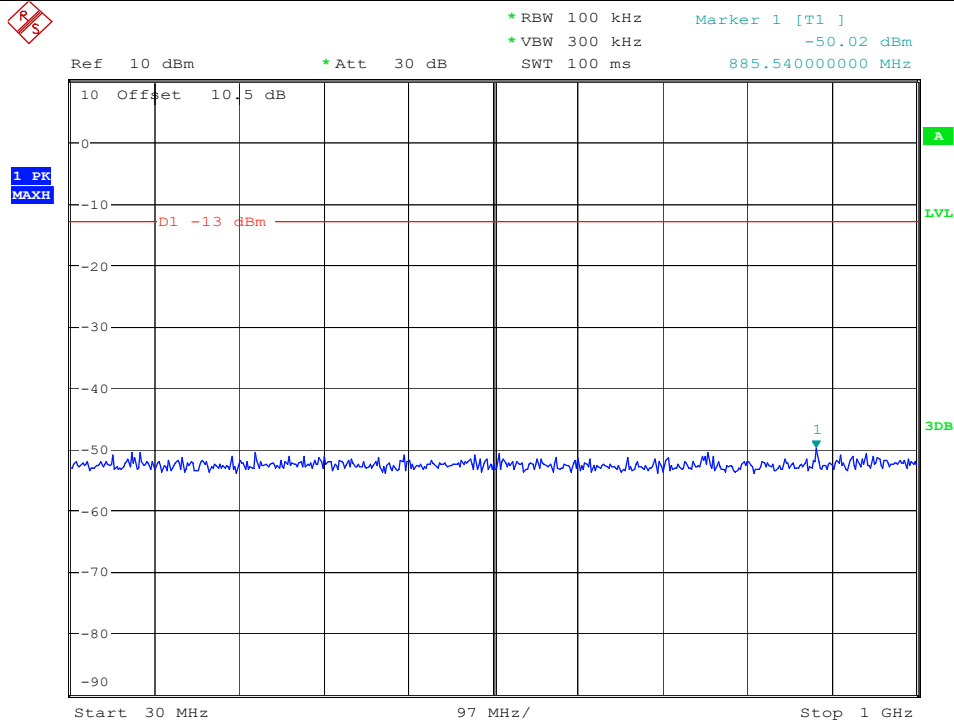

Band 2_10 MHz_High_QPSK_RB50#0_1(30MHz-1GHz)

Band 2_10 MHz_High_QPSK_RB50#0_2(1GHz-20GHz)

Band 66_1.4 MHz_Middle_QPSK_RB6#0_1(30MHz-1GHz)

Band 66_1.4 MHz_Middle_QPSK_RB6#0_2(1GHz-20GHz)

Band 66_20 MHz_Low_QPSK_RB100#0_1(30MHz-1GHz)

Date: 17.APR.2023 10:44:37

Band 66_20 MHz_Low_QPSK_RB100#0_2(1GHz-20GHz)

Date: 17.APR.2023 10:44:47

Band 5_1.4 MHz_High_QPSK_RB6#0_1(30MHz-1GHz)

Band 5_1.4 MHz_High_QPSK_RB6#0_2(1GHz-10GHz)

Band 17_10 MHz_High_QPSK_RB50#0_1(30MHz-1GHz)

Band 17_10 MHz_High_QPSK_RB50#0_2(1GHz-10GHz)