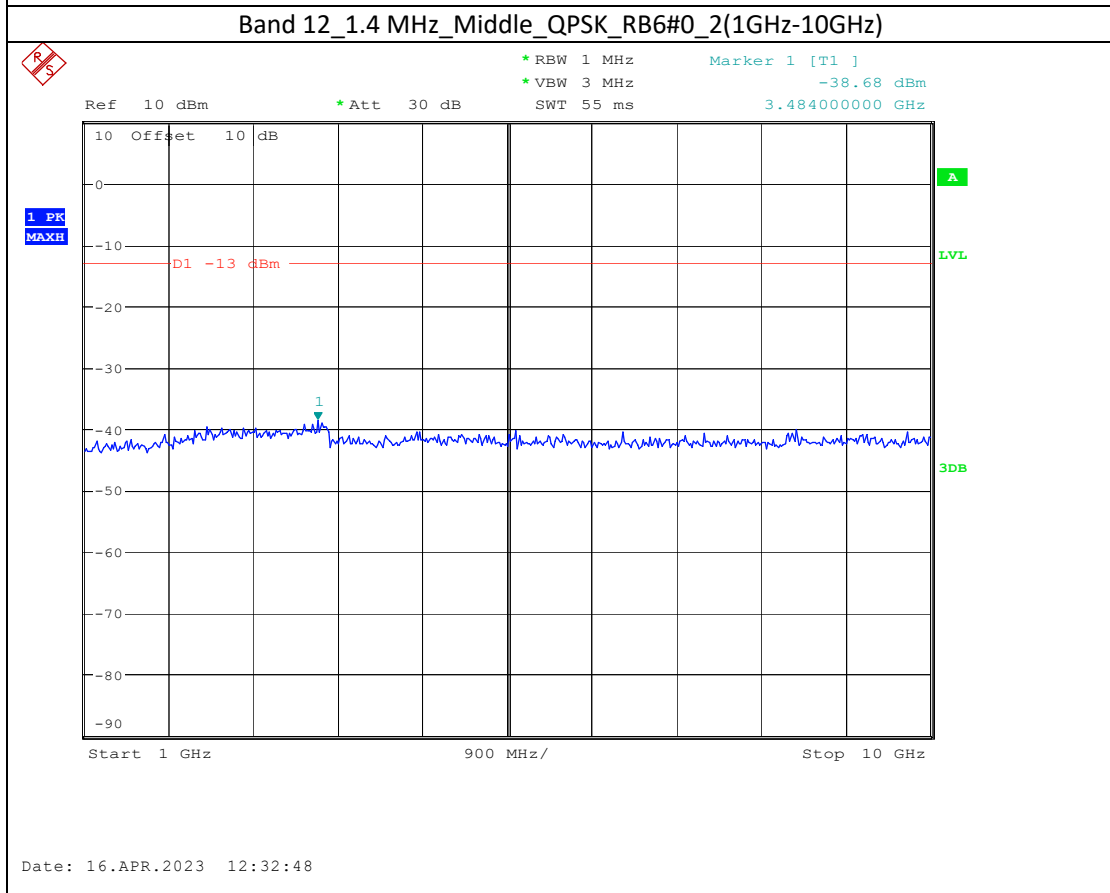

Date: 17.APR.2023 10:44:37

Band 66_20 MHz_Low_QPSK_RB100#0_2(1GHz-20GHz)

Date: 17.APR.2023 10:44:47

Band 5_1.4 MHz_High_QPSK_RB6#0_1(30MHz-1GHz)

Band 5_1.4 MHz_High_QPSK_RB6#0_2(1GHz-10GHz)

Band 17_10 MHz_High_QPSK_RB50#0_1(30MHz-1GHz)

Band 17_10 MHz_High_QPSK_RB50#0_2(1GHz-10GHz)