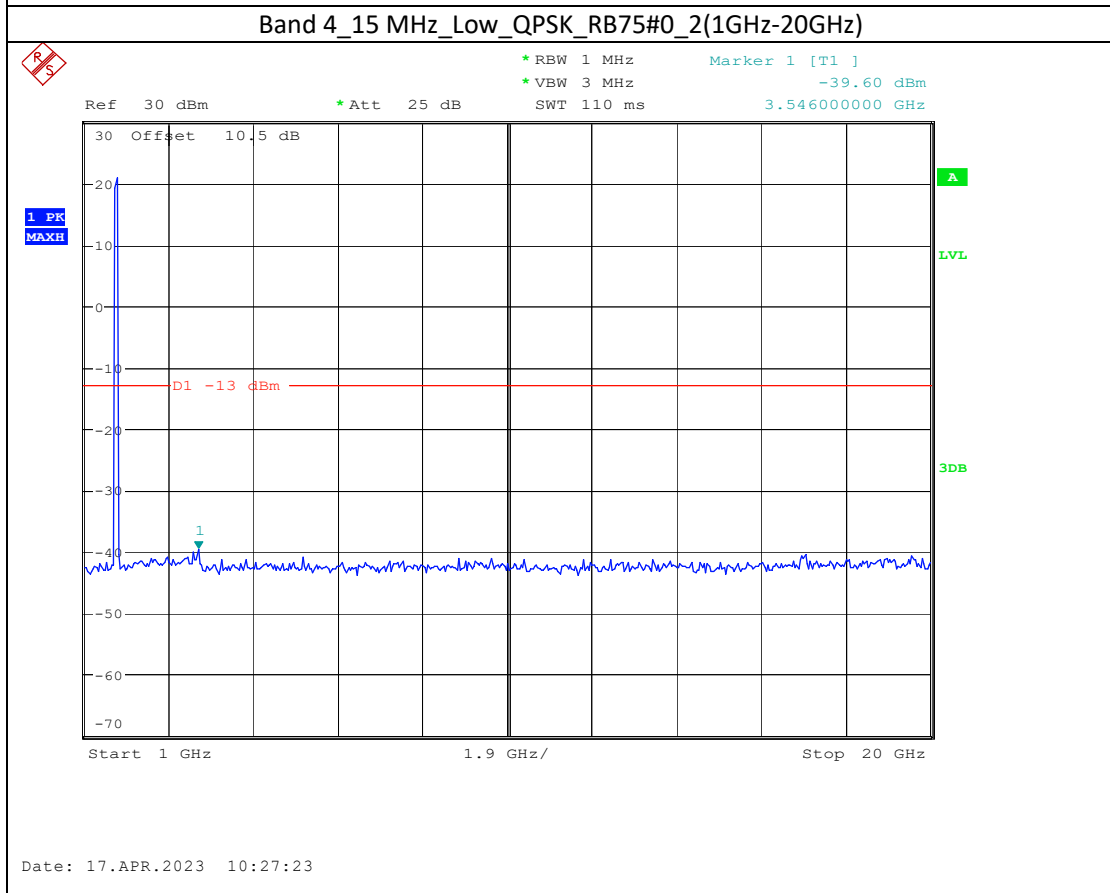

Band 2_10 MHz_High_QPSK_RB50#0_1(30MHz-1GHz)

Band 2_10 MHz_High_QPSK_RB50#0_2(1GHz-20GHz)

Band 66_1.4 MHz_Middle_QPSK_RB6#0_1(30MHz-1GHz)

Band 66_1.4 MHz_Middle_QPSK_RB6#0_2(1GHz-20GHz)

Band 66_20 MHz_Low_QPSK_RB100#0_1(30MHz-1GHz)

Date: 17.APR.2023 10:44:37

Band 66_20 MHz_Low_QPSK_RB100#0_2(1GHz-20GHz)

Date: 17.APR.2023 10:44:47

Band 5_1.4 MHz_High_QPSK_RB6#0_1(30MHz-1GHz)

Band 5_1.4 MHz_High_QPSK_RB6#0_2(1GHz-10GHz)

Band 17_10 MHz_High_QPSK_RB50#0_1(30MHz-1GHz)

Band 17_10 MHz_High_QPSK_RB50#0_2(1GHz-10GHz)