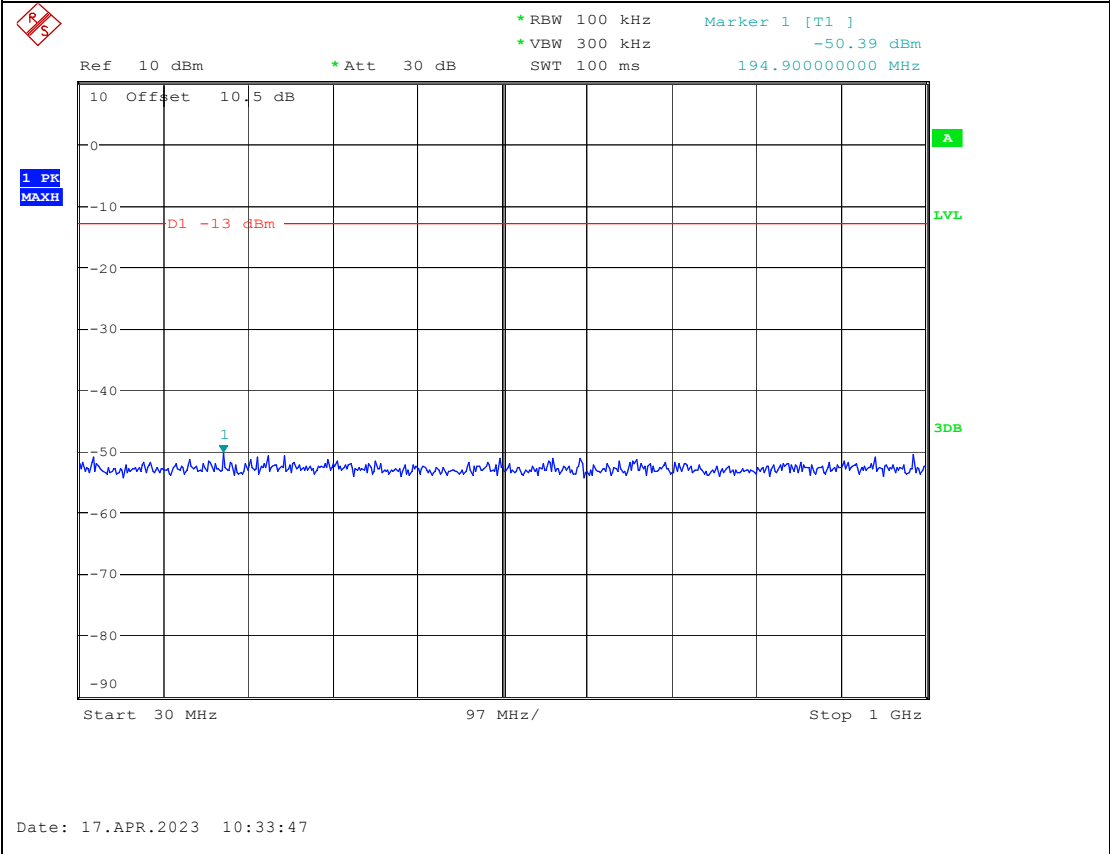

Band 2_10 MHz_High_QPSK_RB50#0_1(30MHz-1GHz)

Band 2_10 MHz_High_QPSK_RB50#0_2(1GHz-20GHz)

Band 66_1.4 MHz_Middle_QPSK_RB6#0_1(30MHz-1GHz)

Band 66_1.4 MHz_Middle_QPSK_RB6#0_2(1GHz-20GHz)

Band 66_20 MHz_Low_QPSK_RB100#0_1(30MHz-1GHz)

Date: 17.APR.2023 10:44:37

Band 66_20 MHz_Low_QPSK_RB100#0_2(1GHz-20GHz)

Date: 17.APR.2023 10:44:47

Band 5_1.4 MHz_High_QPSK_RB6#0_1(30MHz-1GHz)

Band 5_1.4 MHz_High_QPSK_RB6#0_2(1GHz-10GHz)

Band 17_10 MHz_High_QPSK_RB50#0_1(30MHz-1GHz)

Band 17_10 MHz_High_QPSK_RB50#0_2(1GHz-10GHz)