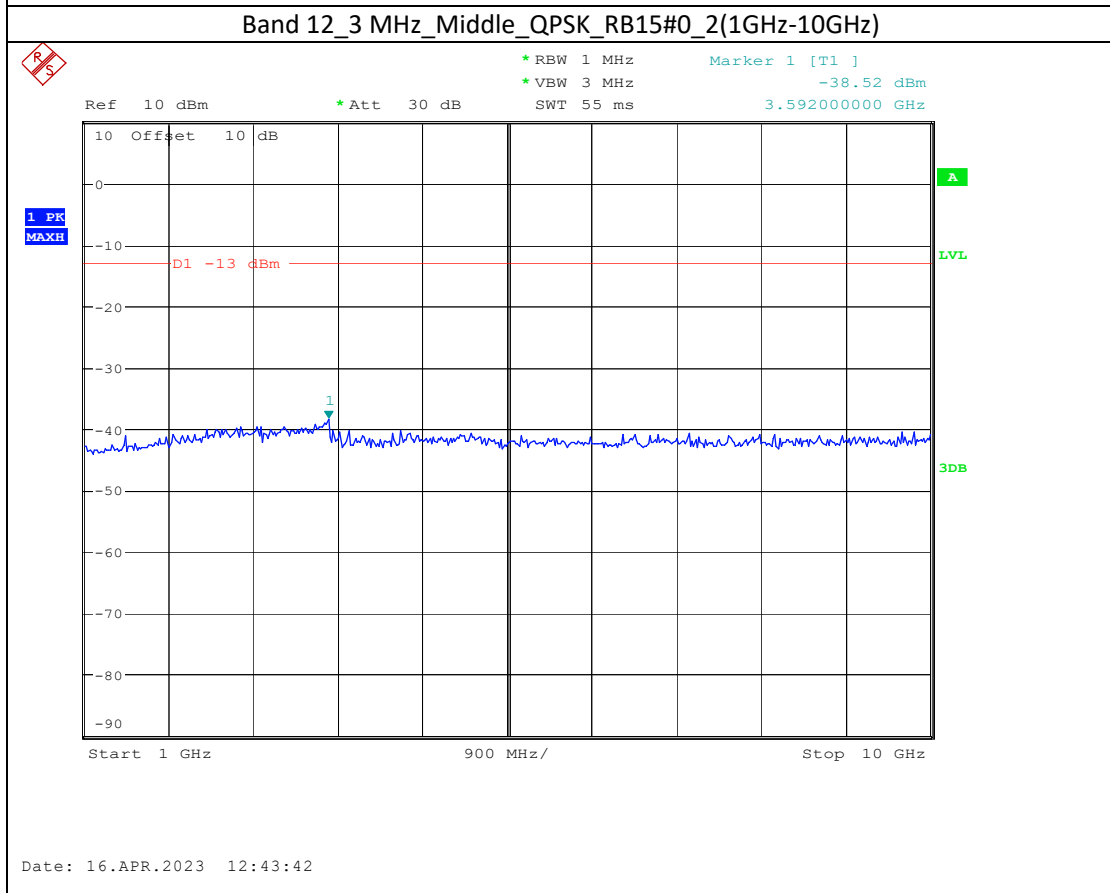

Date: 17.APR.2023 10:44:37

Band 66_20 MHz_Low_QPSK_RB100#0_2(1GHz-20GHz)

Date: 17.APR.2023 10:44:47

Band 5_1.4 MHz_High_QPSK_RB6#0_1(30MHz-1GHz)

Band 5_1.4 MHz_High_QPSK_RB6#0_2(1GHz-10GHz)

Band 17_10 MHz_High_QPSK_RB50#0_1(30MHz-1GHz)

Band 17_10 MHz_High_QPSK_RB50#0_2(1GHz-10GHz)