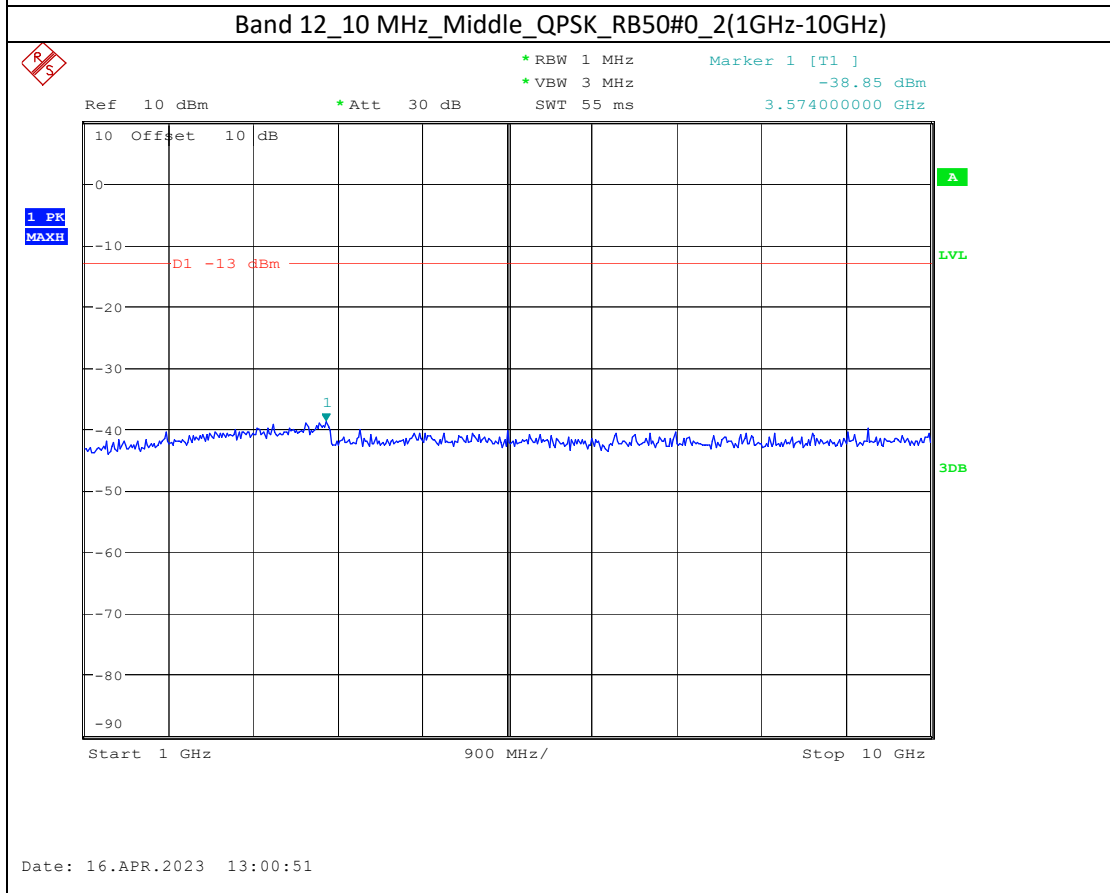

Date: 17.APR.2023 10:44:37

Band 66_20 MHz_Low_QPSK_RB100#0_2(1GHz-20GHz)

Date: 17.APR.2023 10:44:47

Band 5_1.4 MHz_High_QPSK_RB6#0_1(30MHz-1GHz)

Band 5_1.4 MHz_High_QPSK_RB6#0_2(1GHz-10GHz)

Band 17_10 MHz_High_QPSK_RB50#0_1(30MHz-1GHz)

Band 17_10 MHz_High_QPSK_RB50#0_2(1GHz-10GHz)