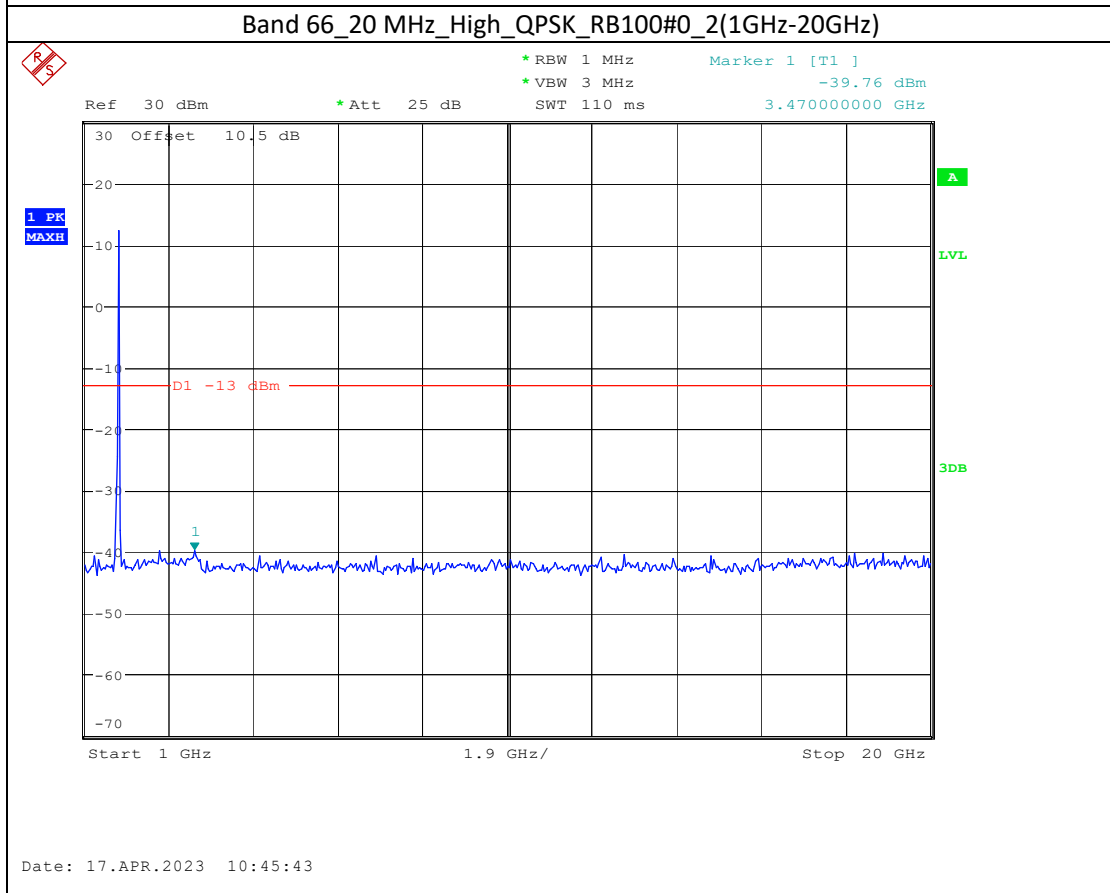

Band 2_10 MHz_High_QPSK_RB50#0_1(30MHz-1GHz)

Band 2_10 MHz_High_QPSK_RB50#0_2(1GHz-20GHz)

Band 66_1.4 MHz_Middle_QPSK_RB6#0_1(30MHz-1GHz)

Band 66_1.4 MHz_Middle_QPSK_RB6#0_2(1GHz-20GHz)

Band 66_20 MHz_Low_QPSK_RB100#0_1(30MHz-1GHz)

Date: 17.APR.2023 10:44:37

Band 66_20 MHz_Low_QPSK_RB100#0_2(1GHz-20GHz)

Date: 17.APR.2023 10:44:47

Band 5_1.4 MHz_High_QPSK_RB6#0_1(30MHz-1GHz)

Band 5_1.4 MHz_High_QPSK_RB6#0_2(1GHz-10GHz)

Band 17_10 MHz_High_QPSK_RB50#0_1(30MHz-1GHz)

Band 17_10 MHz_High_QPSK_RB50#0_2(1GHz-10GHz)