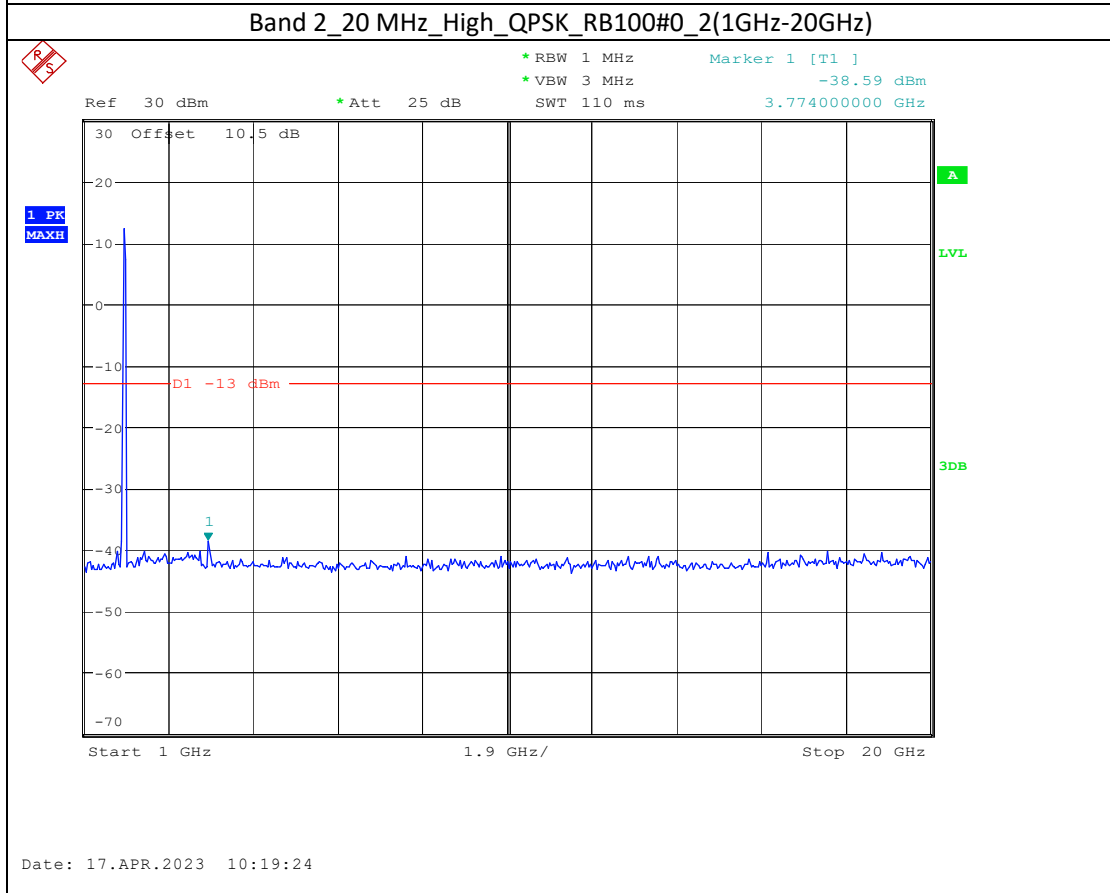

Band 2_10 MHz_High_QPSK_RB50#0_1(30MHz-1GHz)

Band 2_10 MHz_High_QPSK_RB50#0_2(1GHz-20GHz)

Band 66_1.4 MHz_Middle_QPSK_RB6#0_1(30MHz-1GHz)

Band 66_1.4 MHz_Middle_QPSK_RB6#0_2(1GHz-20GHz)

Band 66_20 MHz_Low_QPSK_RB100#0_1(30MHz-1GHz)

Date: 17.APR.2023 10:44:37

Band 66_20 MHz_Low_QPSK_RB100#0_2(1GHz-20GHz)

Date: 17.APR.2023 10:44:47

Band 5_1.4 MHz_High_QPSK_RB6#0_1(30MHz-1GHz)

Band 5_1.4 MHz_High_QPSK_RB6#0_2(1GHz-10GHz)

Band 17_10 MHz_High_QPSK_RB50#0_1(30MHz-1GHz)

Band 17_10 MHz_High_QPSK_RB50#0_2(1GHz-10GHz)