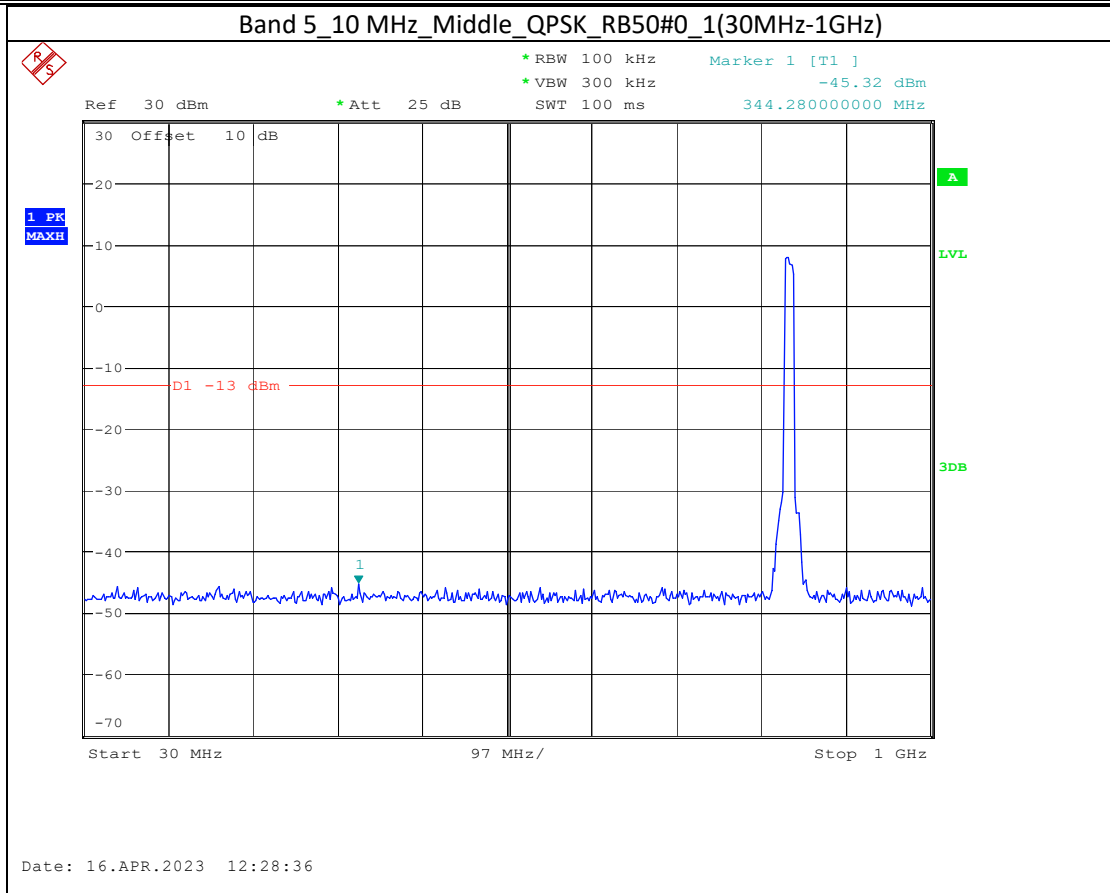

Date: 17.APR.2023 10:44:37

Band 66_20 MHz_Low_QPSK_RB100#0_2(1GHz-20GHz)

Date: 17.APR.2023 10:44:47

Band 5_1.4 MHz_High_QPSK_RB6#0_1(30MHz-1GHz)

Band 5_1.4 MHz_High_QPSK_RB6#0_2(1GHz-10GHz)

Band 17_10 MHz_High_QPSK_RB50#0_1(30MHz-1GHz)

Band 17_10 MHz_High_QPSK_RB50#0_2(1GHz-10GHz)