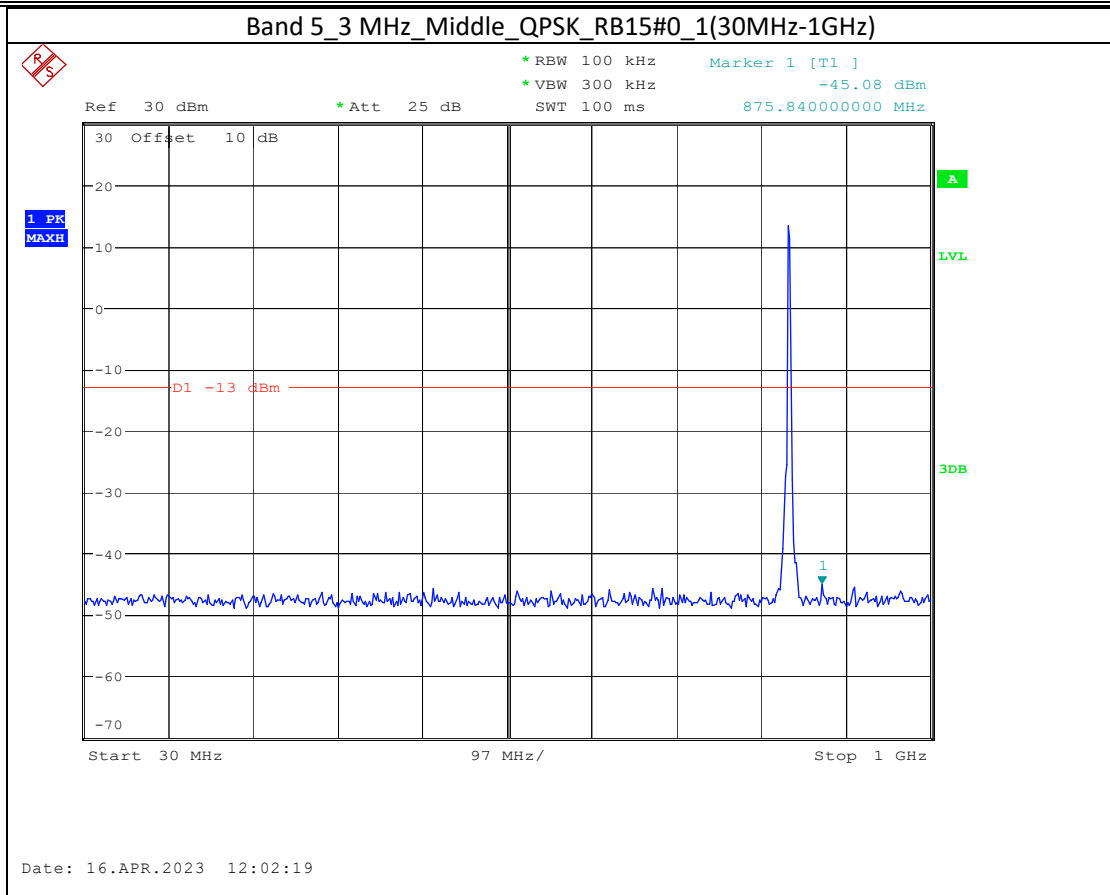

Date: 17.APR.2023 10:44:37

Band 66_20 MHz_Low_QPSK_RB100#0_2(1GHz-20GHz)

Date: 17.APR.2023 10:44:47

Band 5_1.4 MHz_High_QPSK_RB6#0_1(30MHz-1GHz)

Band 5_1.4 MHz_High_QPSK_RB6#0_2(1GHz-10GHz)

Band 17_10 MHz_High_QPSK_RB50#0_1(30MHz-1GHz)