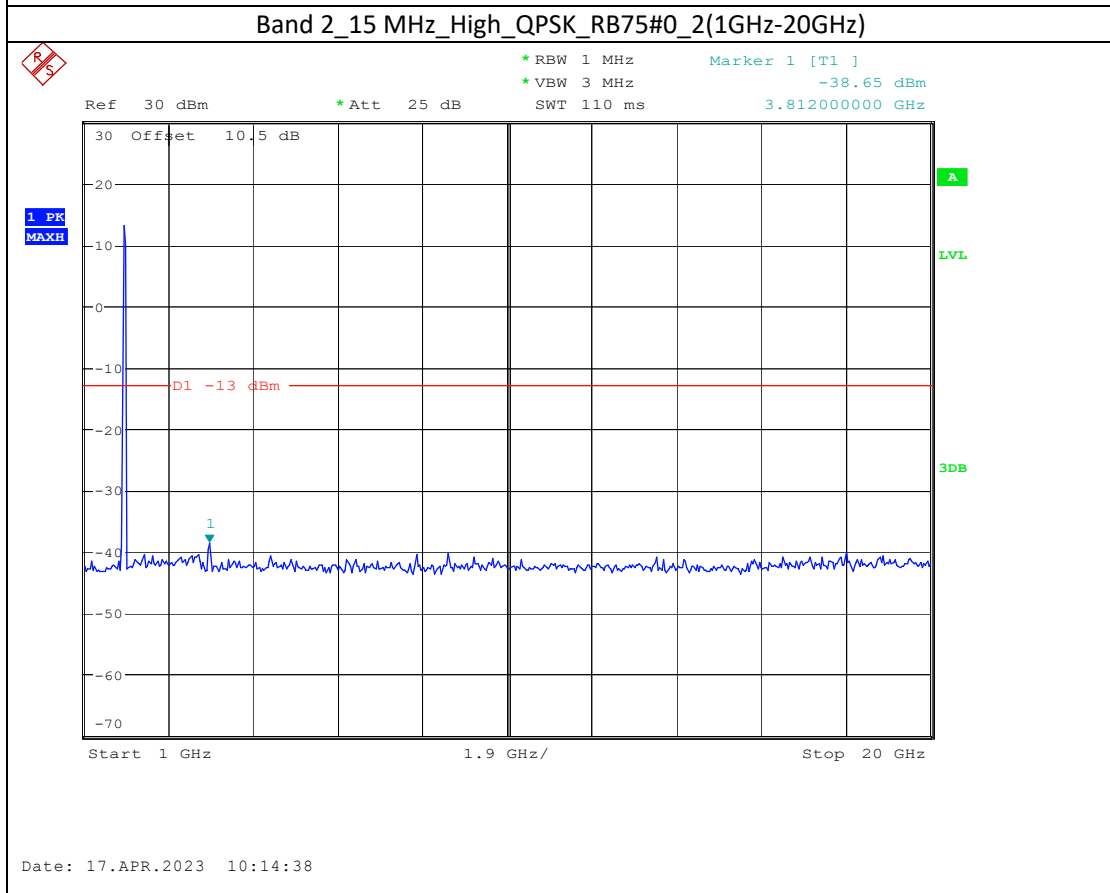

Band 2_10 MHz_High_QPSK_RB50#0_1(30MHz-1GHz)

Band 2_10 MHz_High_QPSK_RB50#0_2(1GHz-20GHz)

Band 66_1.4 MHz_Middle_QPSK_RB6#0_1(30MHz-1GHz)

Band 66_1.4 MHz_Middle_QPSK_RB6#0_2(1GHz-20GHz)

Band 66_20 MHz_Low_QPSK_RB100#0_1(30MHz-1GHz)

Date: 17.APR.2023 10:44:37

Band 66_20 MHz_Low_QPSK_RB100#0_2(1GHz-20GHz)

Date: 17.APR.2023 10:44:47

Band 5_1.4 MHz_High_QPSK_RB6#0_1(30MHz-1GHz)

Band 5_1.4 MHz_High_QPSK_RB6#0_2(1GHz-10GHz)

Band 17_10 MHz_High_QPSK_RB50#0_1(30MHz-1GHz)

Band 17_10 MHz_High_QPSK_RB50#0_2(1GHz-10GHz)