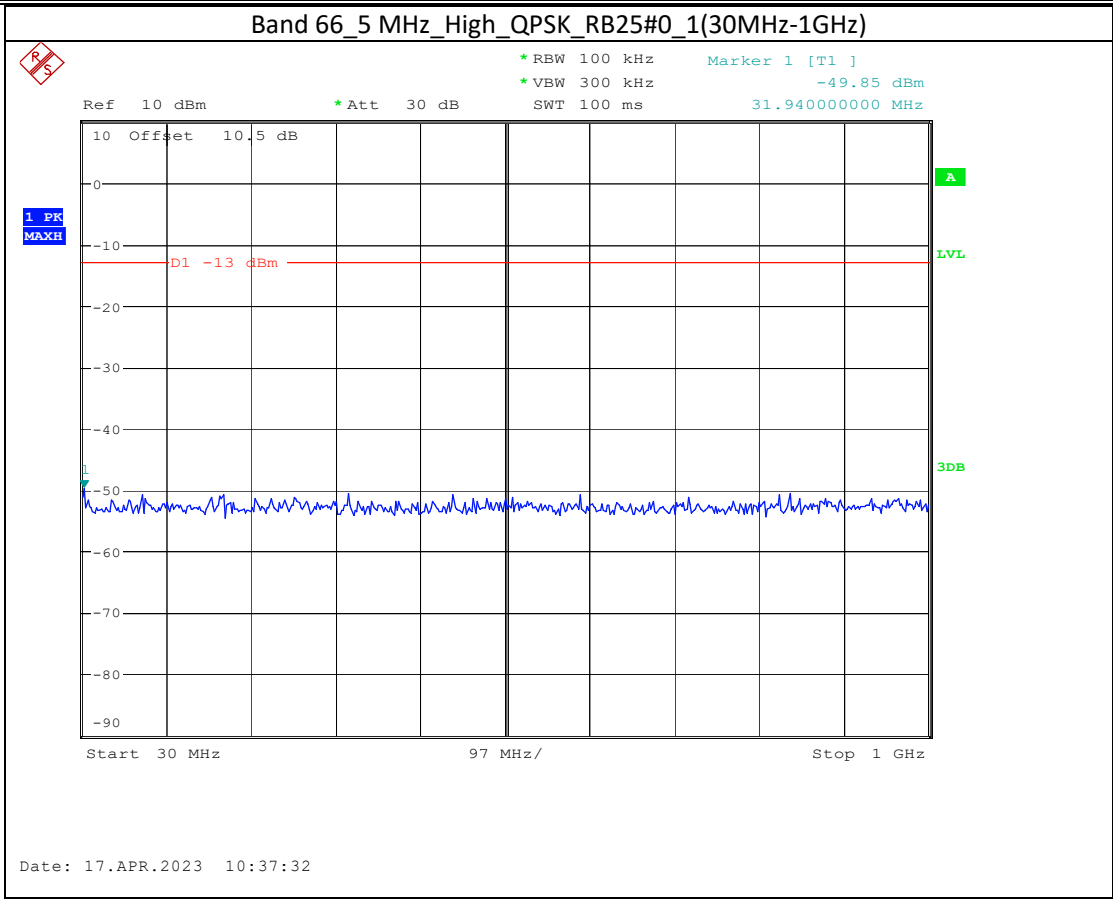

Band 2_10 MHz_High_QPSK_RB50#0_1(30MHz-1GHz)

Band 2_10 MHz_High_QPSK_RB50#0_2(1GHz-20GHz)

Band 66_1.4 MHz_Middle_QPSK_RB6#0_1(30MHz-1GHz)

Band 66_1.4 MHz_Middle_QPSK_RB6#0_2(1GHz-20GHz)

Band 66_20 MHz_Low_QPSK_RB100#0_1(30MHz-1GHz)

Date: 17.APR.2023 10:44:37

Band 66_20 MHz_Low_QPSK_RB100#0_2(1GHz-20GHz)

Date: 17.APR.2023 10:44:47

Band 5_1.4 MHz_High_QPSK_RB6#0_1(30MHz-1GHz)

Band 5_1.4 MHz_High_QPSK_RB6#0_2(1GHz-10GHz)

Band 17_10 MHz_High_QPSK_RB50#0_1(30MHz-1GHz)

Band 17_10 MHz_High_QPSK_RB50#0_2(1GHz-10GHz)