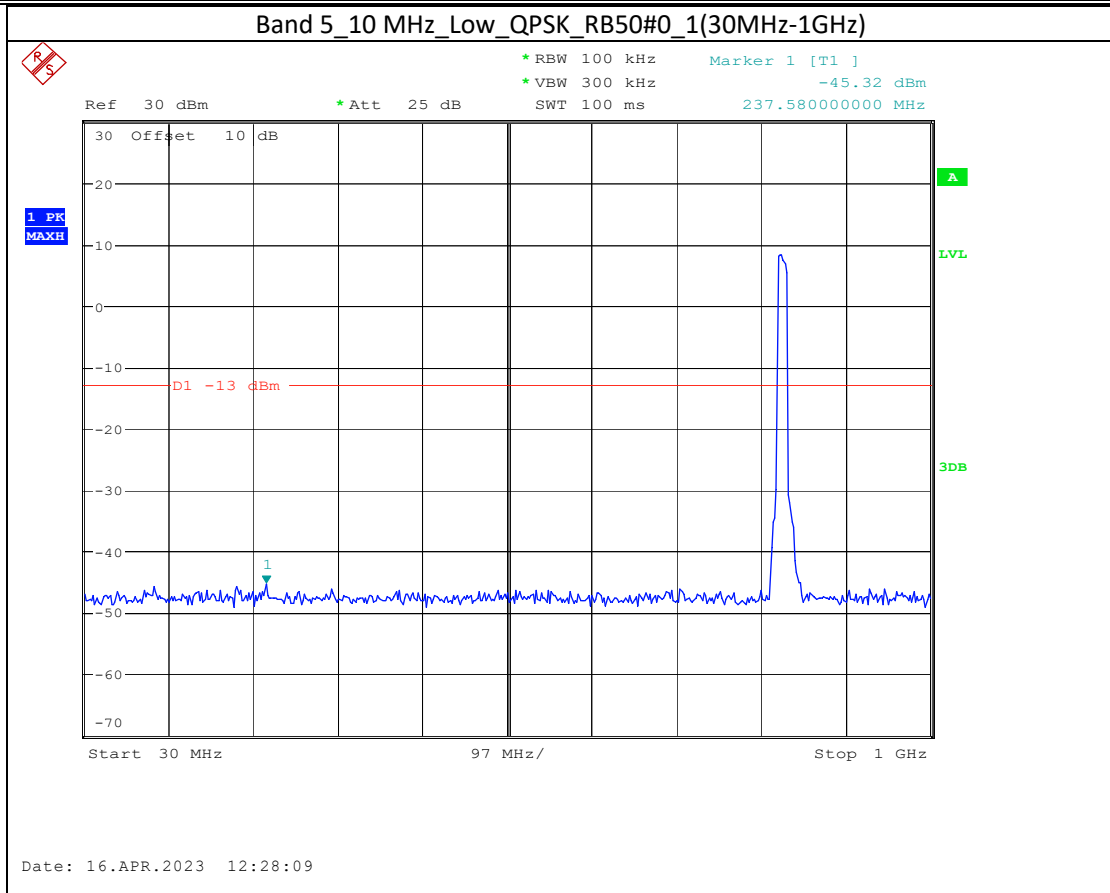

Date: 17.APR.2023 10:44:37

Band 66_20 MHz_Low_QPSK_RB100#0_2(1GHz-20GHz)

Date: 17.APR.2023 10:44:47

Band 5_1.4 MHz_High_QPSK_RB6#0_1(30MHz-1GHz)

Band 5_1.4 MHz_High_QPSK_RB6#0_2(1GHz-10GHz)

Band 17_10 MHz_High_QPSK_RB50#0_1(30MHz-1GHz)

Band 17_10 MHz_High_QPSK_RB50#0_2(1GHz-10GHz)