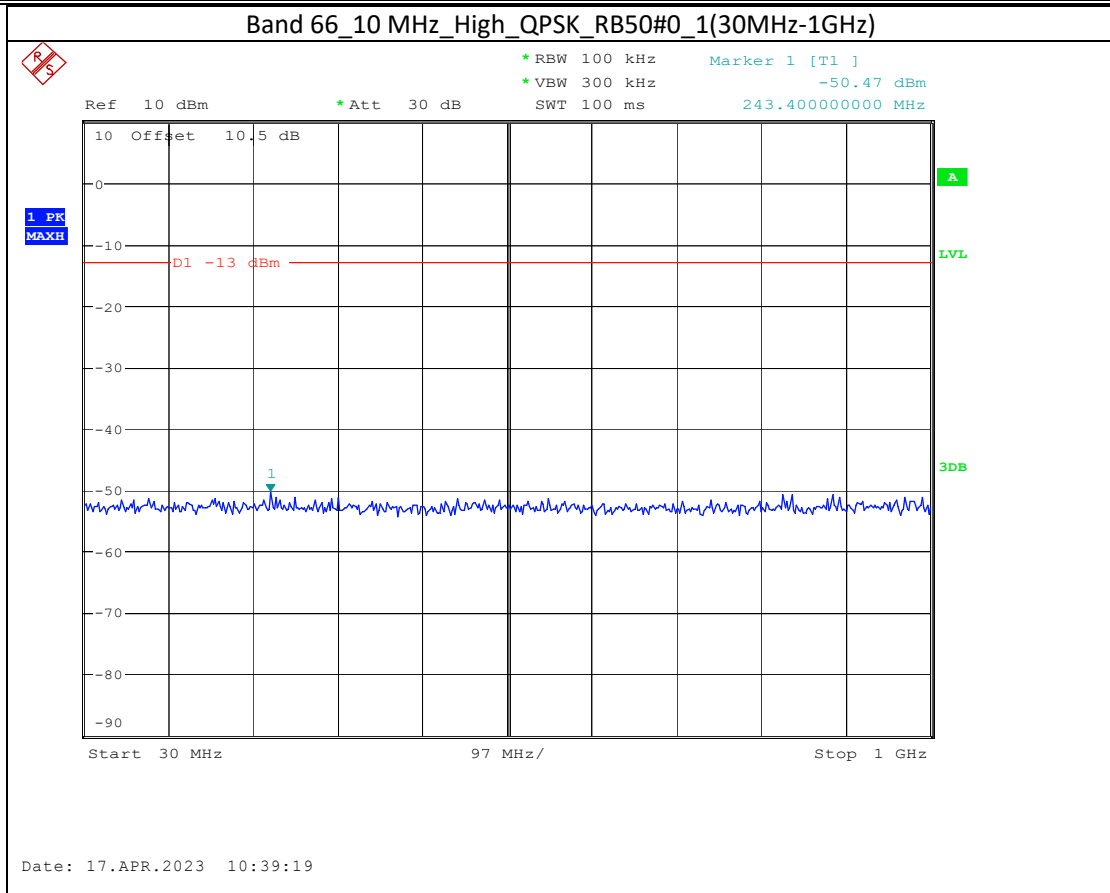

Band 2_10 MHz_High_QPSK_RB50#0_1(30MHz-1GHz)

Band 2_10 MHz_High_QPSK_RB50#0_2(1GHz-20GHz)

Band 66_1.4 MHz_Middle_QPSK_RB6#0_1(30MHz-1GHz)

Band 66_1.4 MHz_Middle_QPSK_RB6#0_2(1GHz-20GHz)

Band 66_20 MHz_Low_QPSK_RB100#0_1(30MHz-1GHz)

Date: 17.APR.2023 10:44:37

Band 66_20 MHz_Low_QPSK_RB100#0_2(1GHz-20GHz)

Date: 17.APR.2023 10:44:47

Band 5_1.4 MHz_High_QPSK_RB6#0_1(30MHz-1GHz)

Band 5_1.4 MHz_High_QPSK_RB6#0_2(1GHz-10GHz)

Band 17_10 MHz_High_QPSK_RB50#0_1(30MHz-1GHz)

Band 17_10 MHz_High_QPSK_RB50#0_2(1GHz-10GHz)