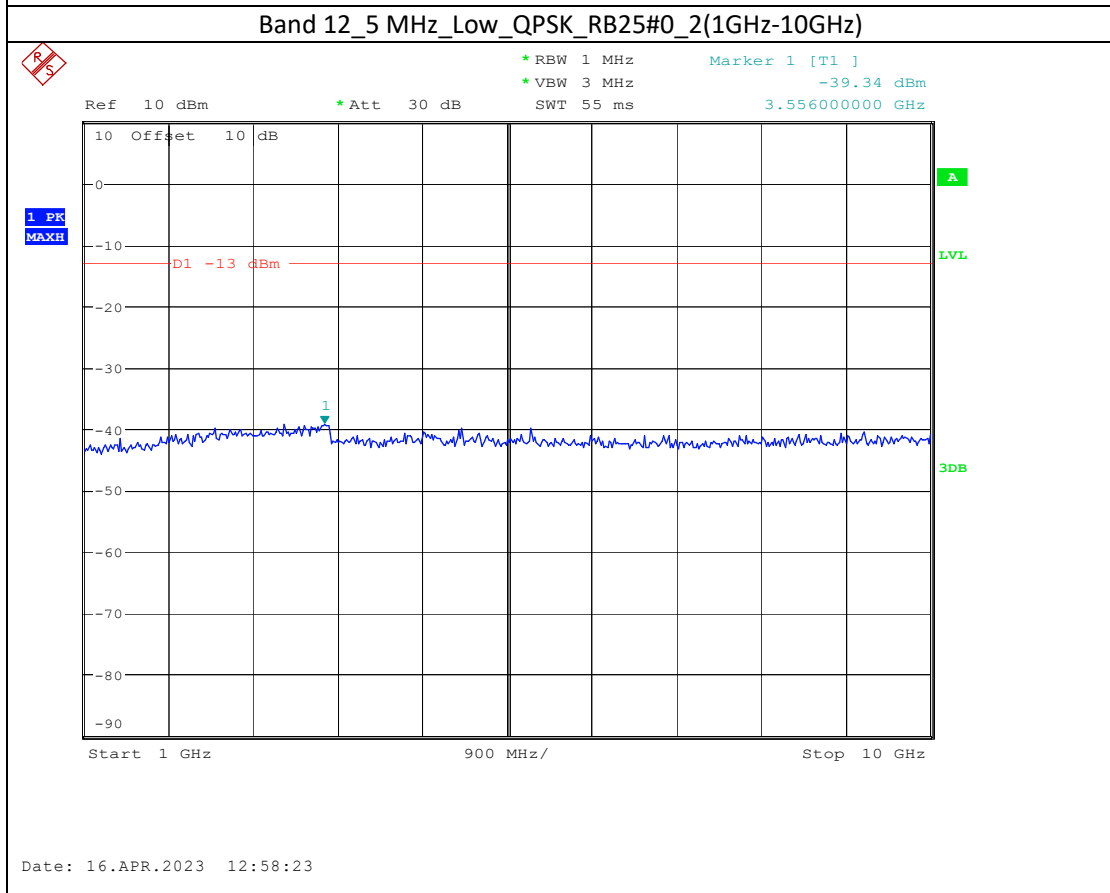

Date: 17.APR.2023 10:44:37

Band 66_20 MHz_Low_QPSK_RB100#0_2(1GHz-20GHz)

Date: 17.APR.2023 10:44:47

Band 5_1.4 MHz_High_QPSK_RB6#0_1(30MHz-1GHz)

Band 5_1.4 MHz_High_QPSK_RB6#0_2(1GHz-10GHz)

Band 17_10 MHz_High_QPSK_RB50#0_1(30MHz-1GHz)

Band 17_10 MHz_High_QPSK_RB50#0_2(1GHz-10GHz)