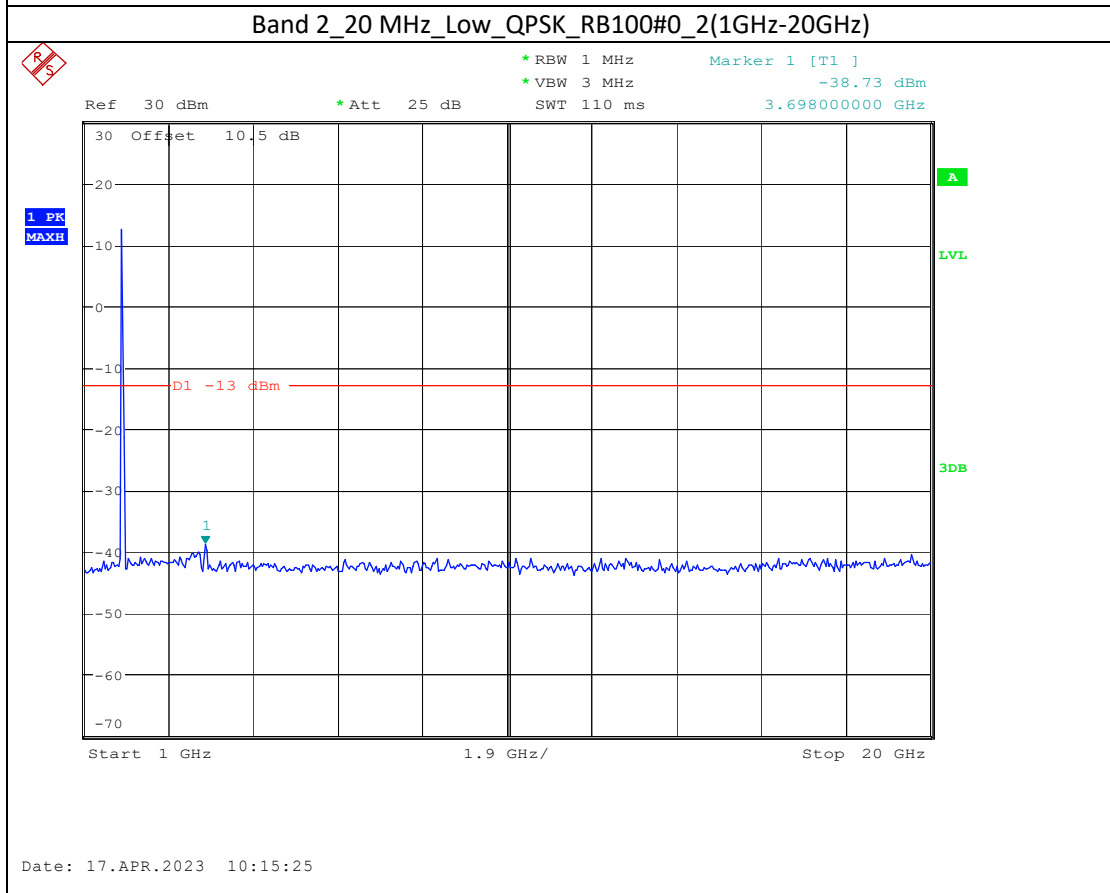

Band 2_10 MHz_High_QPSK_RB50#0_1(30MHz-1GHz)

Band 2_10 MHz_High_QPSK_RB50#0_2(1GHz-20GHz)

Band 66_1.4 MHz_Middle_QPSK_RB6#0_1(30MHz-1GHz)

Band 66_1.4 MHz_Middle_QPSK_RB6#0_2(1GHz-20GHz)

Band 66_20 MHz_Low_QPSK_RB100#0_1(30MHz-1GHz)

Date: 17.APR.2023 10:44:37

Band 66_20 MHz_Low_QPSK_RB100#0_2(1GHz-20GHz)

Date: 17.APR.2023 10:44:47

Band 5_1.4 MHz_High_QPSK_RB6#0_1(30MHz-1GHz)

Band 5_1.4 MHz_High_QPSK_RB6#0_2(1GHz-10GHz)

Band 17_10 MHz_High_QPSK_RB50#0_1(30MHz-1GHz)

Band 17_10 MHz_High_QPSK_RB50#0_2(1GHz-10GHz)