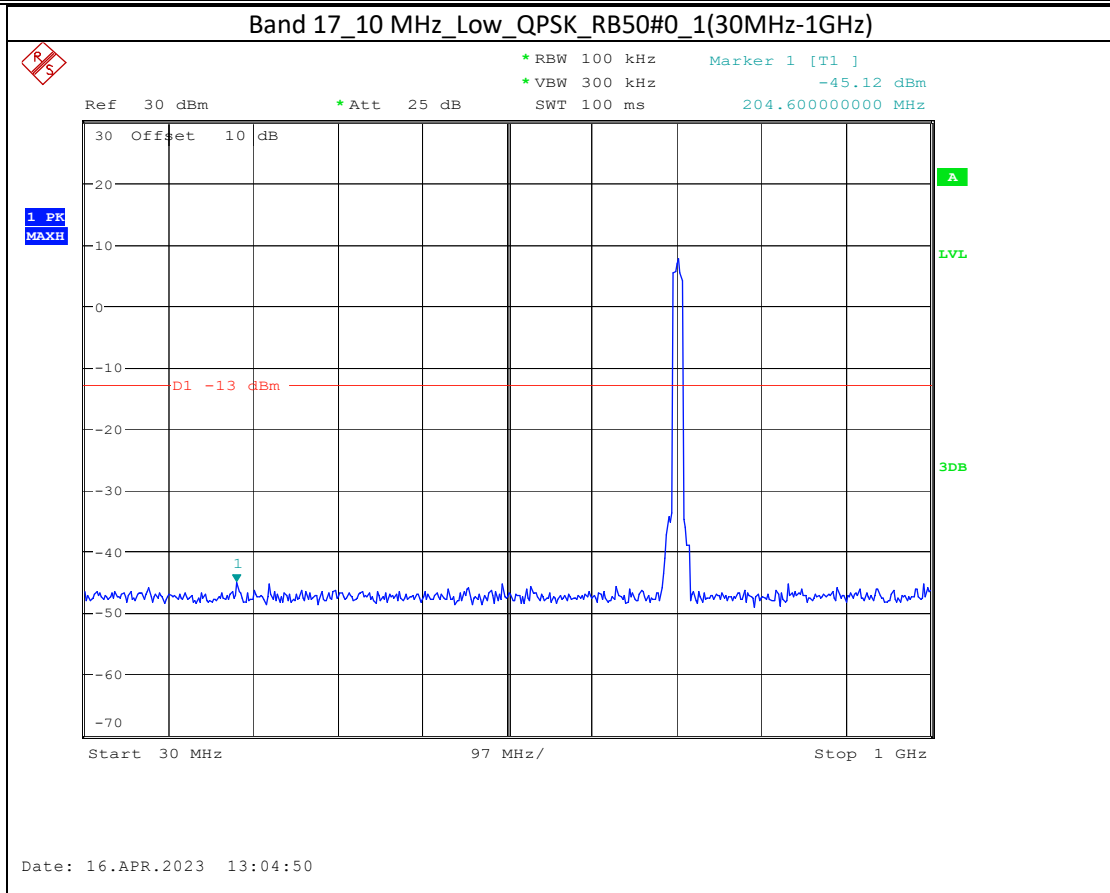

Date: 17.APR.2023 10:44:37

Band 66_20 MHz_Low_QPSK_RB100#0_2(1GHz-20GHz)

Date: 17.APR.2023 10:44:47

Band 5_1.4 MHz_High_QPSK_RB6#0_1(30MHz-1GHz)

Band 5_1.4 MHz_High_QPSK_RB6#0_2(1GHz-10GHz)

Band 17_10 MHz_High_QPSK_RB50#0_1(30MHz-1GHz)

Band 17_10 MHz_High_QPSK_RB50#0_2(1GHz-10GHz)