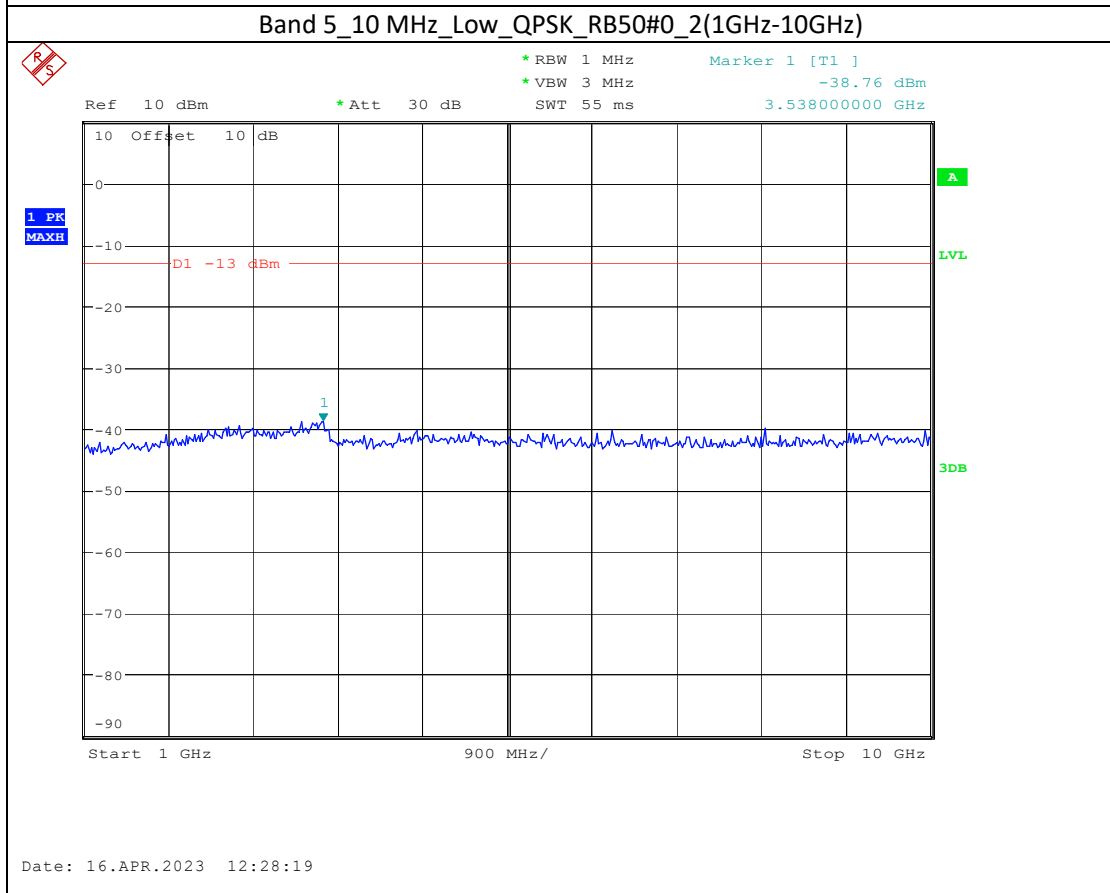

Date: 17.APR.2023 10:44:37

Band 66_20 MHz_Low_QPSK_RB100#0_2(1GHz-20GHz)

Date: 17.APR.2023 10:44:47

Band 5_1.4 MHz_High_QPSK_RB6#0_1(30MHz-1GHz)

Band 5_1.4 MHz_High_QPSK_RB6#0_2(1GHz-10GHz)

Band 17_10 MHz_High_QPSK_RB50#0_1(30MHz-1GHz)

Band 17_10 MHz_High_QPSK_RB50#0_2(1GHz-10GHz)