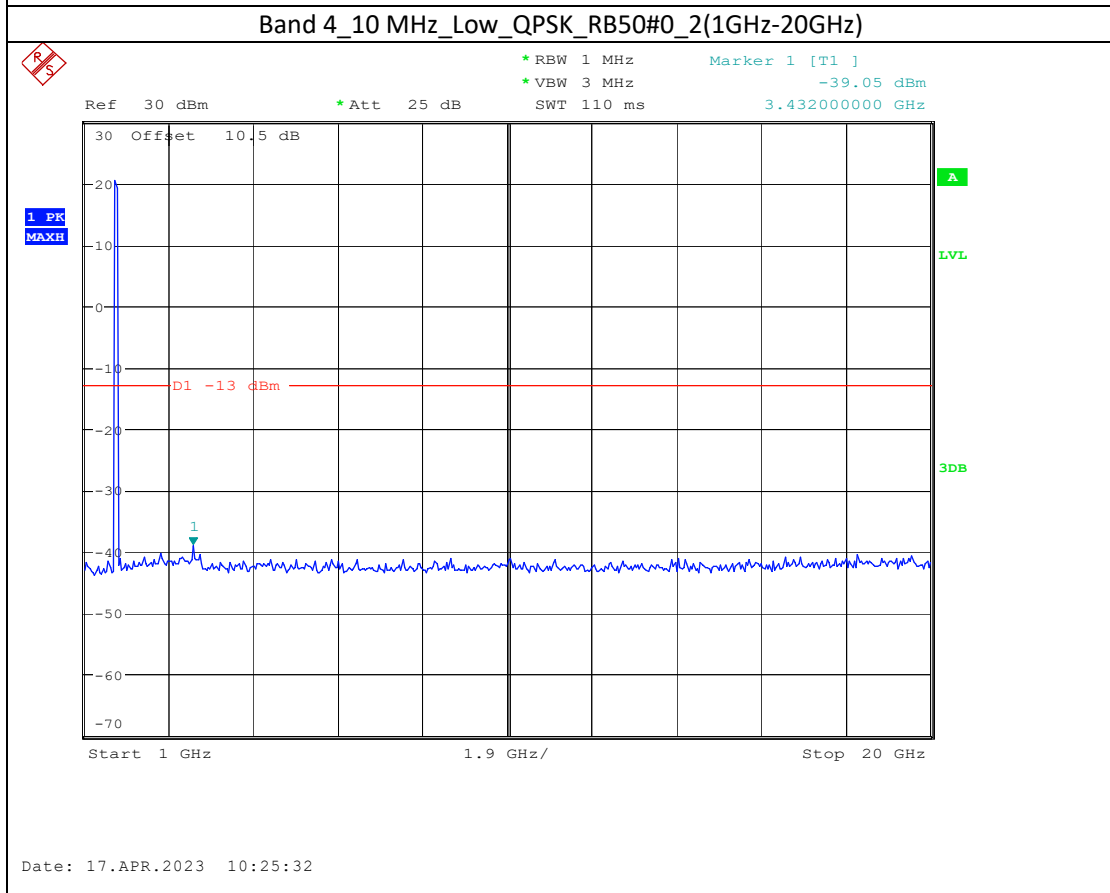

Band 2_10 MHz_High_QPSK_RB50#0_1(30MHz-1GHz)

Band 2_10 MHz_High_QPSK_RB50#0_2(1GHz-20GHz)

Band 66_1.4 MHz_Middle_QPSK_RB6#0_1(30MHz-1GHz)

Band 66_1.4 MHz_Middle_QPSK_RB6#0_2(1GHz-20GHz)

Band 66_20 MHz_Low_QPSK_RB100#0_1(30MHz-1GHz)

Date: 17.APR.2023 10:44:37

Band 66_20 MHz_Low_QPSK_RB100#0_2(1GHz-20GHz)

Date: 17.APR.2023 10:44:47

Band 5_1.4 MHz_High_QPSK_RB6#0_1(30MHz-1GHz)

Band 5_1.4 MHz_High_QPSK_RB6#0_2(1GHz-10GHz)

Band 17_10 MHz_High_QPSK_RB50#0_1(30MHz-1GHz)

Band 17_10 MHz_High_QPSK_RB50#0_2(1GHz-10GHz)