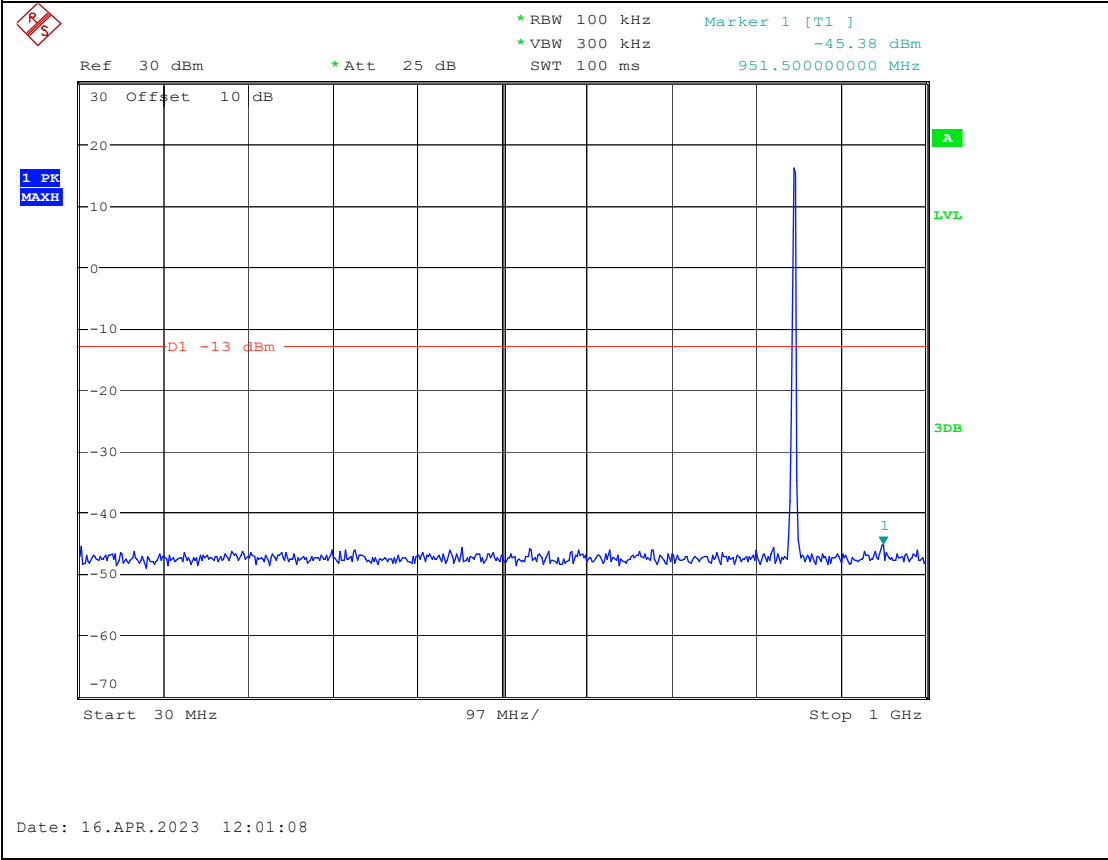

Date: 17.APR.2023 10:44:37

Band 66_20 MHz_Low_QPSK_RB100#0_2(1GHz-20GHz)

Date: 17.APR.2023 10:44:47

Band 5_1.4 MHz_High_QPSK_RB6#0_1(30MHz-1GHz)

Band 5_1.4 MHz_High_QPSK_RB6#0_2(1GHz-10GHz)

Band 17_10 MHz_High_QPSK_RB50#0_1(30MHz-1GHz)

Band 17_10 MHz_High_QPSK_RB50#0_2(1GHz-10GHz)