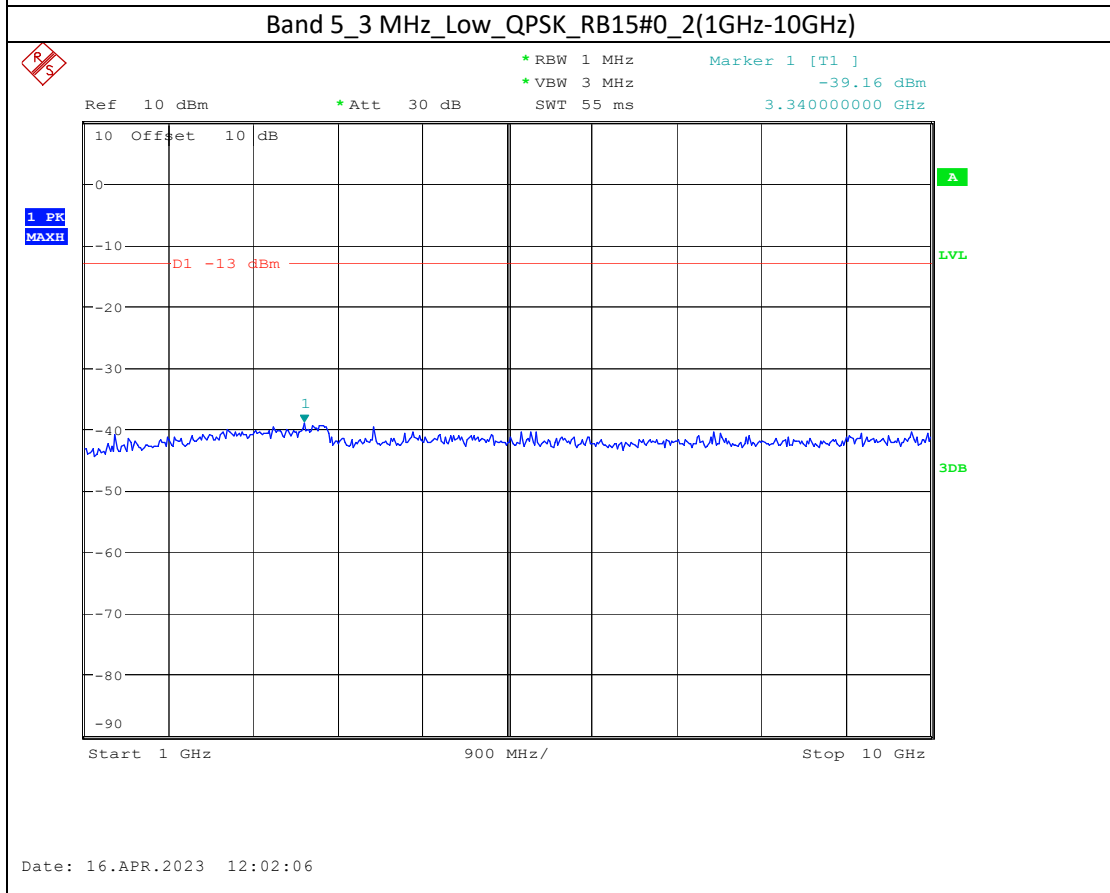

Band 2_10 MHz_High_QPSK_RB50#0_1(30MHz-1GHz)

Band 2_10 MHz_High_QPSK_RB50#0_2(1GHz-20GHz)

Band 66_1.4 MHz_Middle_QPSK_RB6#0_1(30MHz-1GHz)

Band 66_1.4 MHz_Middle_QPSK_RB6#0_2(1GHz-20GHz)

Band 66_20 MHz_Low_QPSK_RB100#0_1(30MHz-1GHz)

Date: 17.APR.2023 10:44:37

Band 66_20 MHz_Low_QPSK_RB100#0_2(1GHz-20GHz)

Date: 17.APR.2023 10:44:47

Band 5_1.4 MHz_High_QPSK_RB6#0_1(30MHz-1GHz)

Band 5_1.4 MHz_High_QPSK_RB6#0_2(1GHz-10GHz)

Band 17_10 MHz_High_QPSK_RB50#0_1(30MHz-1GHz)

Band 17_10 MHz_High_QPSK_RB50#0_2(1GHz-10GHz)