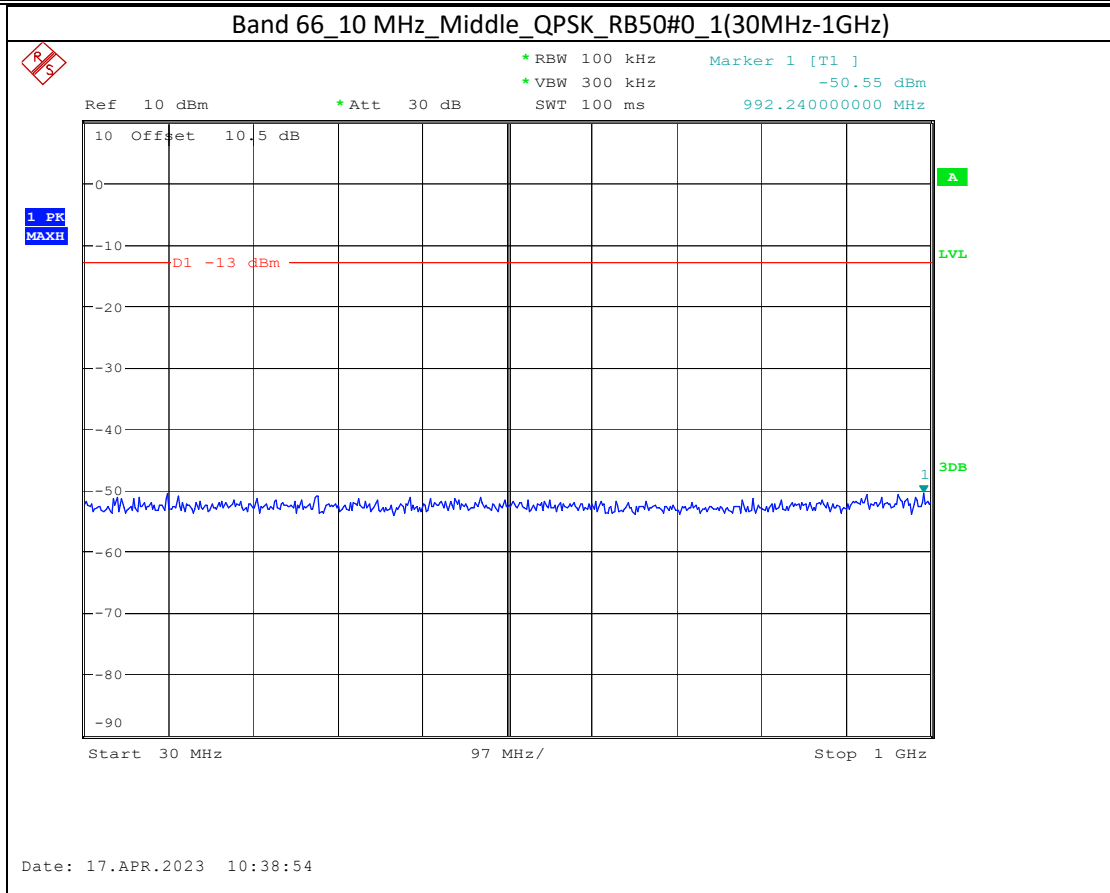

Band 2_10 MHz_High_QPSK_RB50#0_1(30MHz-1GHz)

Band 2_10 MHz_High_QPSK_RB50#0_2(1GHz-20GHz)

Band 66_1.4 MHz_Middle_QPSK_RB6#0_1(30MHz-1GHz)

Band 66_1.4 MHz_Middle_QPSK_RB6#0_2(1GHz-20GHz)

Band 66_20 MHz_Low_QPSK_RB100#0_1(30MHz-1GHz)

Date: 17.APR.2023 10:44:37

Band 66_20 MHz_Low_QPSK_RB100#0_2(1GHz-20GHz)

Date: 17.APR.2023 10:44:47

Band 5_1.4 MHz_High_QPSK_RB6#0_1(30MHz-1GHz)

Band 5_1.4 MHz_High_QPSK_RB6#0_2(1GHz-10GHz)

Band 17_10 MHz_High_QPSK_RB50#0_1(30MHz-1GHz)

Band 17_10 MHz_High_QPSK_RB50#0_2(1GHz-10GHz)