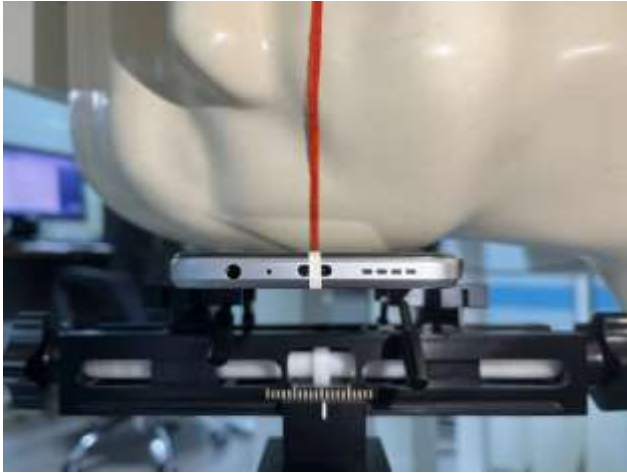

EUT Photos (Model:LG8n)

EUT Antenna Locations

SAR Test Setup Photos

Head

Right Cheek

Right Tilted

Left Cheek

Left Tilted

Body

Front side (10mm)

Back side(10mm)

Left side(10mm)

Right side(10mm)

Top side(10mm)

Bottom side(10mm)