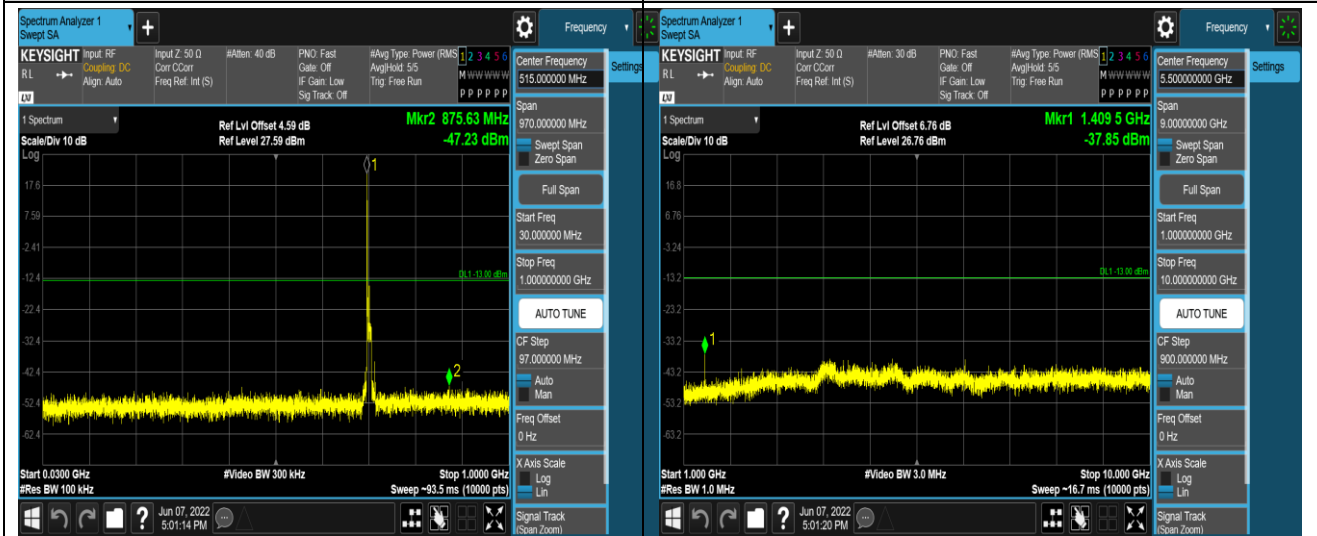

Band17-5MHz-16QAM-23825-1RB#0-Range1:30~1000MHz

Band17-5MHz-16QAM-23825-1RB#0-Range2:1000~10000MHz

Band17-10MHz-QPSK-23780-1RB#0-Range1:30~1000MHz

Band17-10MHz-QPSK-23780-1RB#0-Range2:1000~10000MHz

Band17-10MHz-QPSK-23790-1RB#0-Range1:30~1000MHz

Band17-10MHz-QPSK-23790-1RB#0-Range2:1000~10000MHz

Band17-10MHz-QPSK-23800-1RB#0-Range1:30~1000MHz	Band17-10MHz-QPSK-23800-1RB#0-Range2:1000~10000MHz
---	--

Band17-10MHz-16QAM-23780-1RB#0-Range1:30~1000MHz	Band17-10MHz-16QAM-23780-1RB#0-Range2:1000~10000MHz
--	---