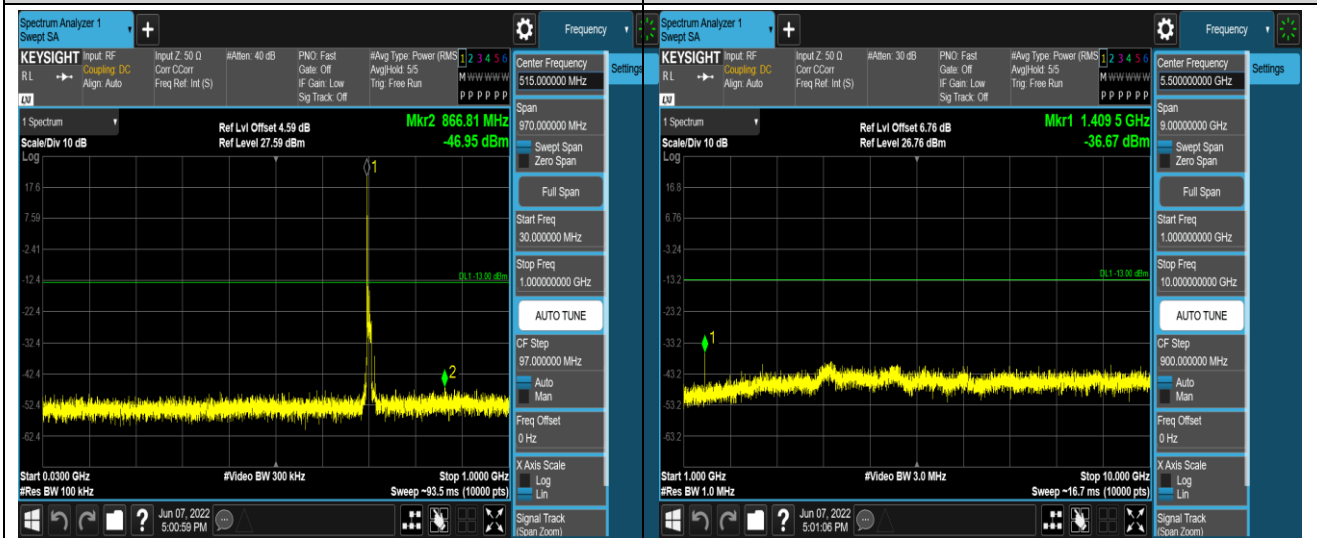

Band17-5MHz-16QAM-23825-1RB#0-Range1:30~1000MHz

Band17-5MHz-16QAM-23825-1RB#0-Range2:1000~10000MHz

Band17-10MHz-QPSK-23780-1RB#0-Range1:30~1000MHz

Band17-10MHz-QPSK-23780-1RB#0-Range2:1000~10000MHz

Band17-10MHz-QPSK-23790-1RB#0-Range1:30~1000MHz

Band17-10MHz-QPSK-23790-1RB#0-Range2:1000~10000MHz

Band17-10MHz-QPSK-23800-1RB#0-Range1:30~1000MHz	Band17-10MHz-QPSK-23800-1RB#0-Range2:1000~10000MHz
---	--

Band17-10MHz-16QAM-23780-1RB#0-Range1:30~1000MHz	Band17-10MHz-16QAM-23780-1RB#0-Range2:1000~10000MHz
--	---