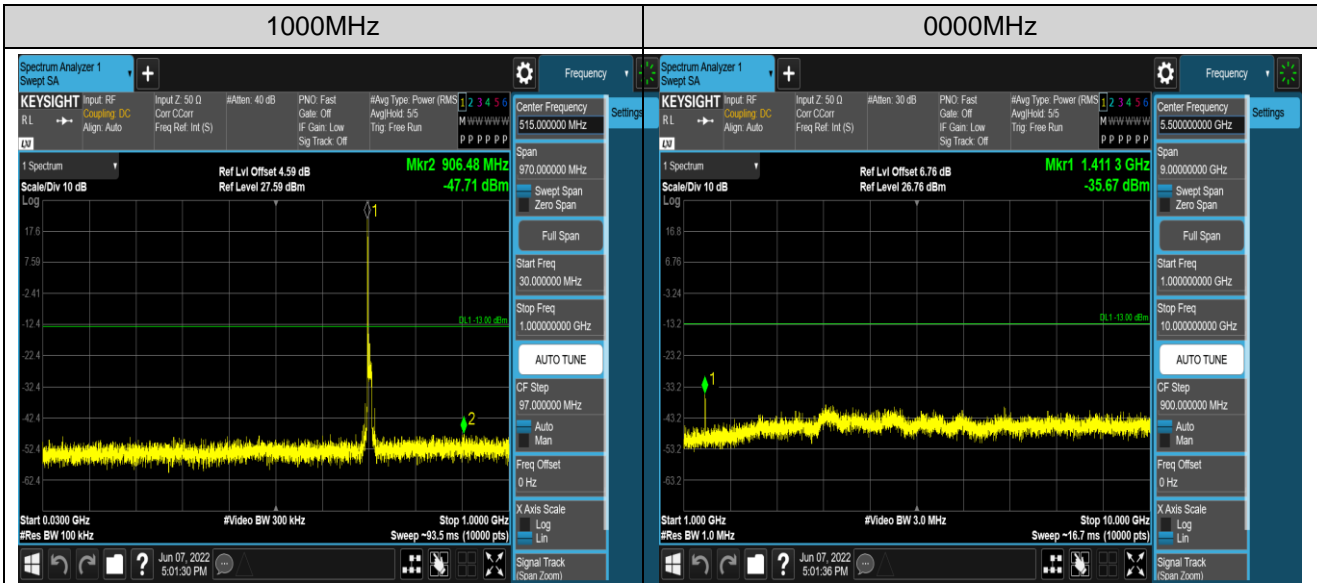

Band17-10MHz-QPSK-23790-1RB#0-Range1:30~1000MHz

Band17-10MHz-QPSK-23790-1RB#0-Range2:1000~10000MHz

Band17-10MHz-QPSK-23800-1RB#0-Range1:30~1000MHz	Band17-10MHz-QPSK-23800-1RB#0-Range2:1000~10000MHz