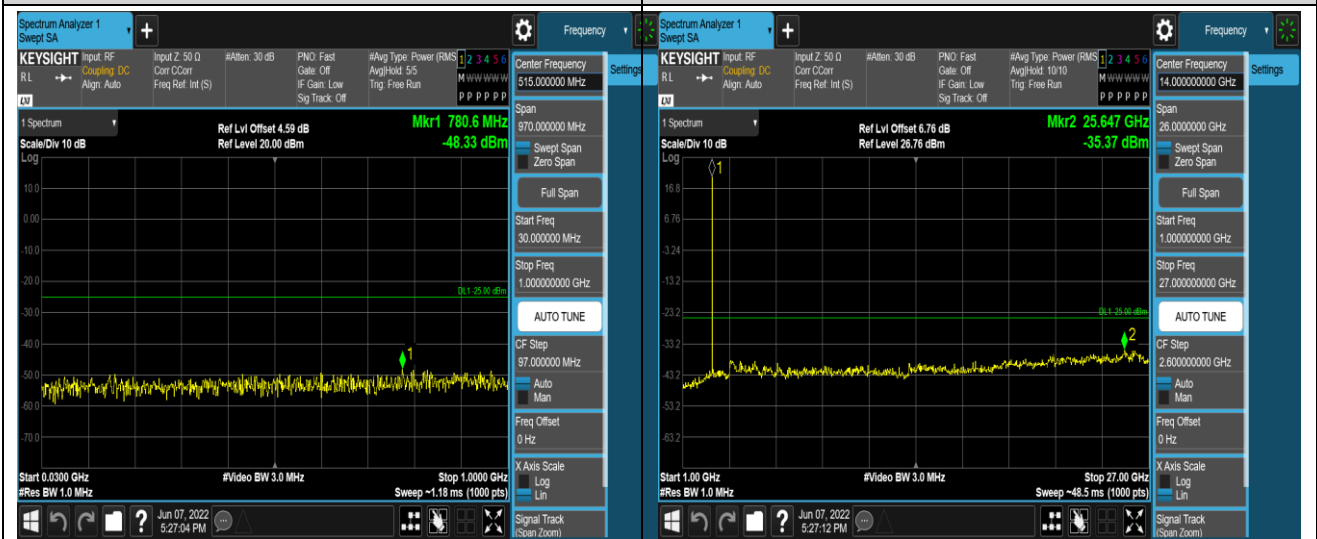

Band41-5MHz-QPSK-41215-1RB#0-Range1:30~1000MHz

Band41-5MHz-QPSK-41215-1RB#0-Range2:1000~27000MHz

Band41-5MHz-16QAM-40065-1RB#0-Range1:30~1000MHz

Band41-5MHz-16QAM-40065-1RB#0-Range2:1000~27000MHz