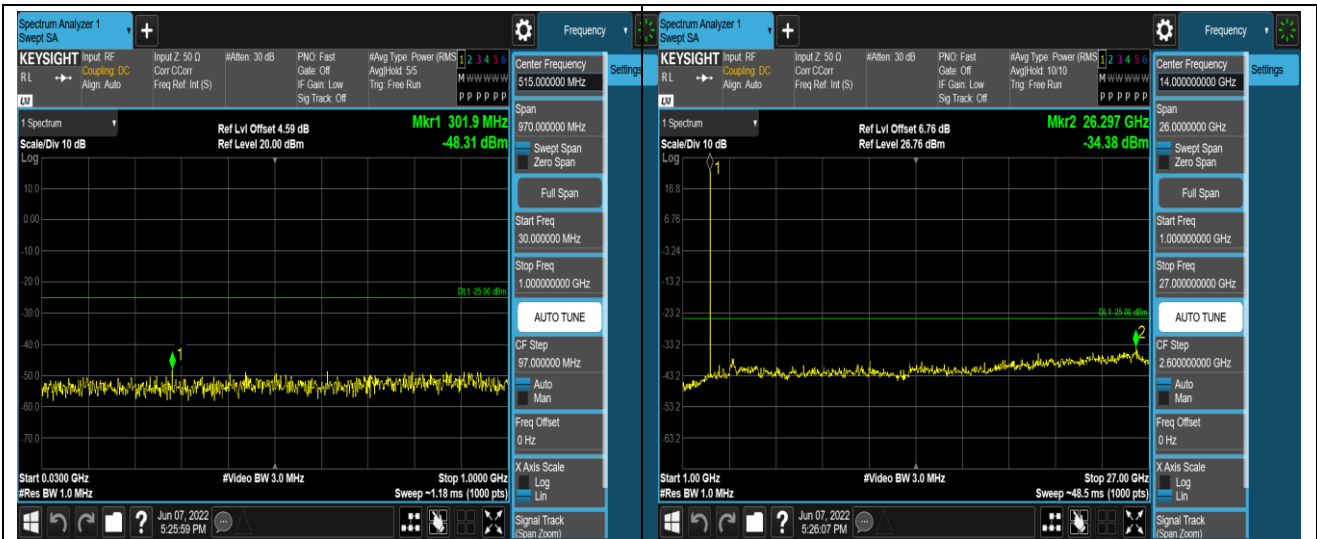

Band17-10MHz-QPSK-23790-1RB#0-Range2:1000~10000MHz

Band17-10MHz-QPSK-23800-1RB#0-Range1:30~1000MHz	Band17-10MHz-QPSK-23800-1RB#0-Range2:1000~10000MHz
---	--

Band17-10MHz-16QAM-23780-1RB#0-Range1:30~1000MHz	Band17-10MHz-16QAM-23780-1RB#0-Range2:1000~10000MHz
--	---