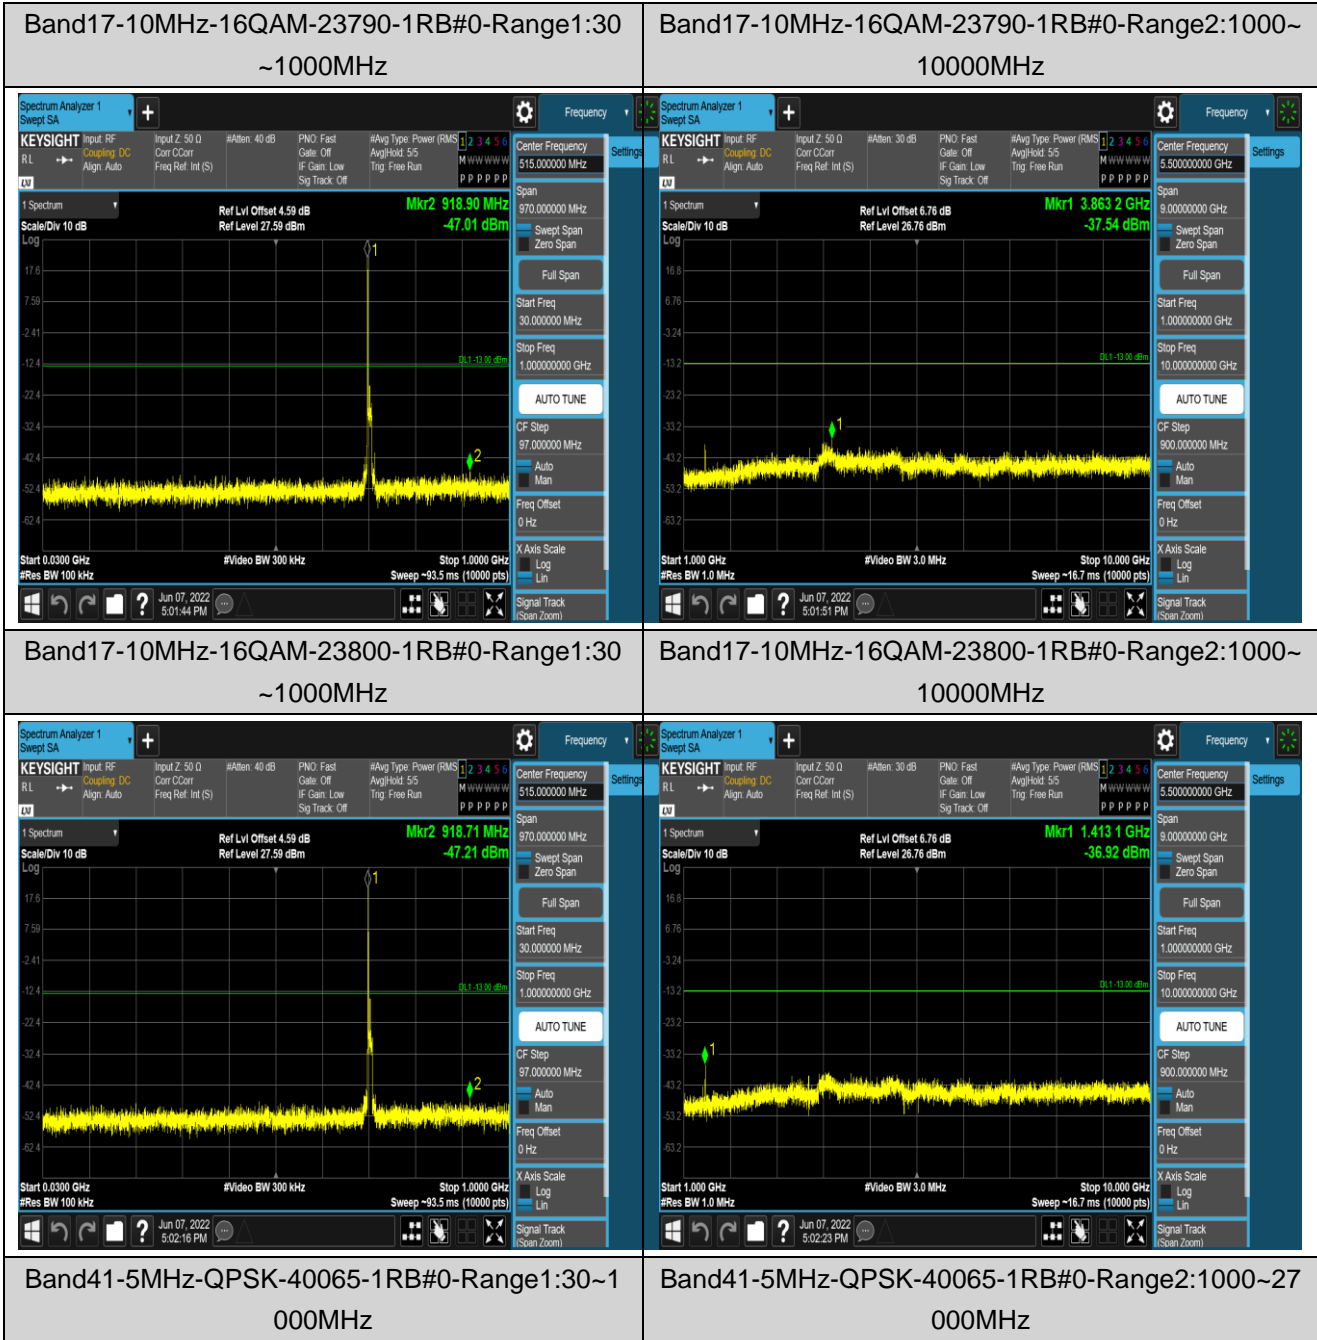

Band17-5MHz-16QAM-23825-1RB#0-Range1:30~1000MHz

Band17-5MHz-16QAM-23825-1RB#0-Range2:1000~10000MHz

Band17-10MHz-QPSK-23780-1RB#0-Range1:30~1000MHz

Band17-10MHz-QPSK-23780-1RB#0-Range2:1000~10000MHz

Band17-10MHz-QPSK-23790-1RB#0-Range1:30~1000MHz

Band17-10MHz-QPSK-23790-1RB#0-Range2:1000~10000MHz

Band17-10MHz-QPSK-23800-1RB#0-Range1:30~1000MHz	Band17-10MHz-QPSK-23800-1RB#0-Range2:1000~10000MHz
---	--

Band17-10MHz-16QAM-23780-1RB#0-Range1:30~1000MHz	Band17-10MHz-16QAM-23780-1RB#0-Range2:1000~10000MHz
--	---