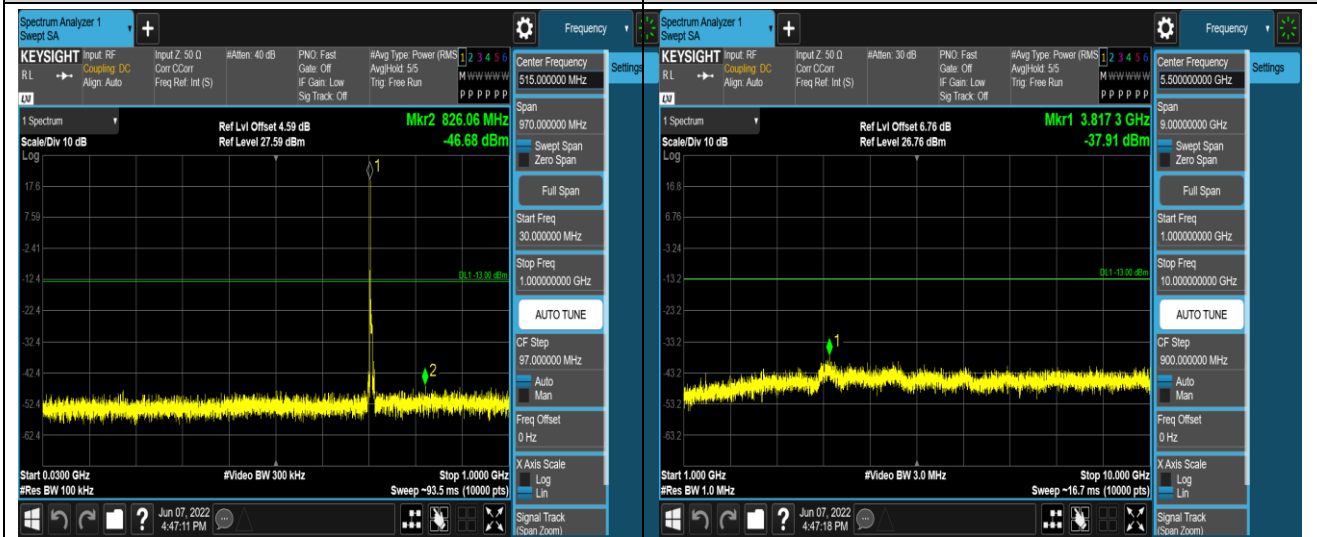

Band17-5MHz-16QAM-23825-1RB#0-Range1:30~1000MHz

Band17-5MHz-16QAM-23825-1RB#0-Range2:1000~10000MHz

Band17-10MHz-QPSK-23780-1RB#0-Range1:30~1000MHz

Band17-10MHz-QPSK-23780-1RB#0-Range2:1000~10000MHz

Band17-10MHz-QPSK-23790-1RB#0-Range1:30~1000MHz

Band17-10MHz-QPSK-23790-1RB#0-Range2:1000~10000MHz

Band17-10MHz-QPSK-23800-1RB#0-Range1:30~1000MHz	Band17-10MHz-QPSK-23800-1RB#0-Range2:1000~10000MHz
---	--

Band17-10MHz-16QAM-23780-1RB#0-Range1:30~1000MHz	Band17-10MHz-16QAM-23780-1RB#0-Range2:1000~10000MHz
--	---