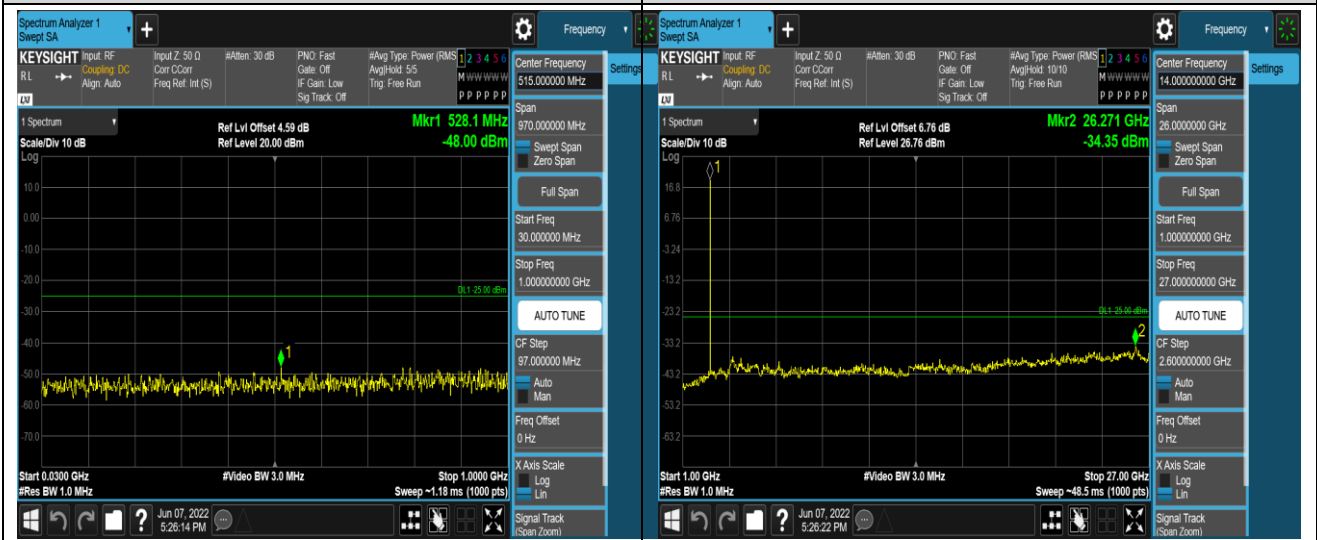

Band41-5MHz-16QAM-40065-1RB#0-Range1:30~1000MHz

Band41-5MHz-16QAM-40065-1RB#0-Range2:1000~27000MHz

Band41-5MHz-16QAM-41215-1RB#0-Range1:30~1000MHz

Band41-5MHz-16QAM-41215-1RB#0-Range2:1000~27000MHz