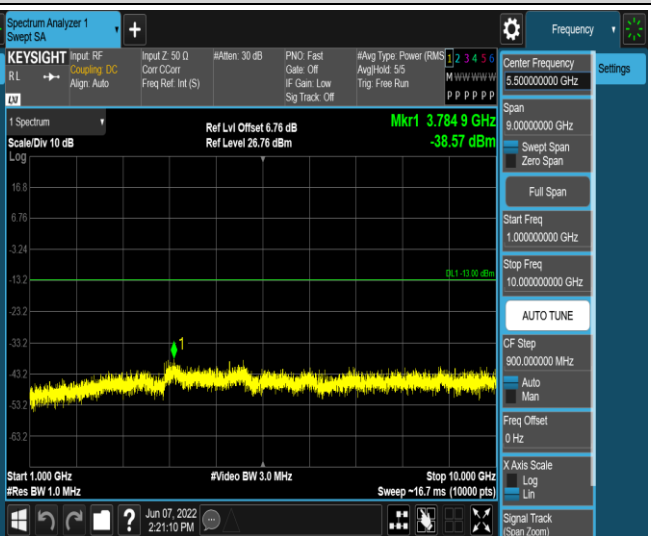

Band5-1.4MHz-16QAM-20407-1RB#0-Range2:1000~10000MHz

Band5-1.4MHz-16QAM-20643-1RB#0-Range2:1000~10000MHz