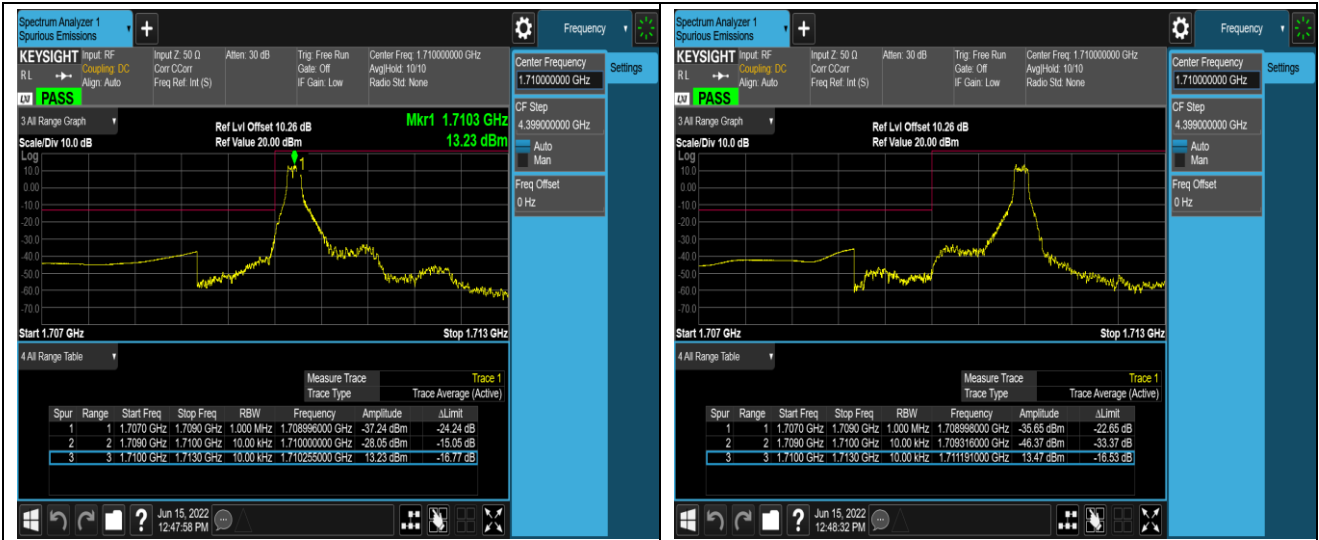

Band41-20MHz-16QAM-41140-1RB#0

Band41-20MHz-16QAM-41140-1RB#99

Band41-20MHz-16QAM-41140-100RB#0

Band66-1.4MHz-QPSK-131979-1RB#0

Band66-1.4MHz-QPSK-131979-1RB#5

Band66-1.4MHz-16QAM-131979-6RB#0

Band66-1.4MHz-16QAM-132665-1RB#0