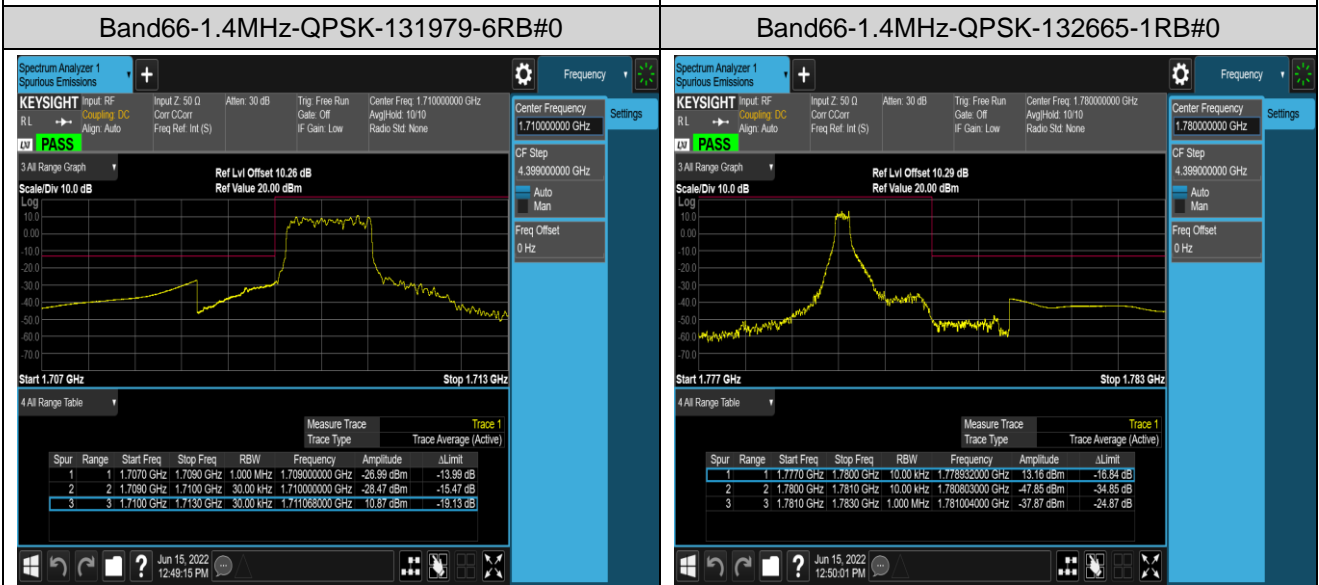

Band41-20MHz-16QAM-41140-1RB#0

Band41-20MHz-16QAM-41140-1RB#99

Band41-20MHz-16QAM-41140-100RB#0

Band66-1.4MHz-QPSK-131979-1RB#0

Band66-1.4MHz-QPSK-131979-1RB#5

Band66-1.4MHz-16QAM-131979-6RB#0

Band66-1.4MHz-16QAM-132665-1RB#0