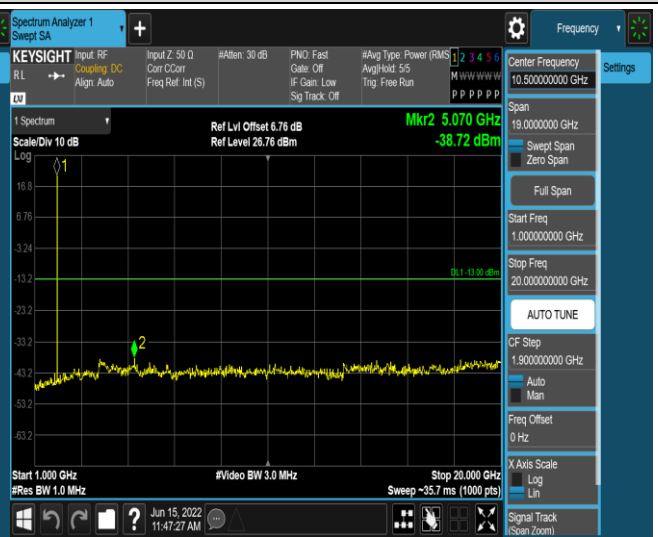

Remark: All bandwidth and all modulation had been tested, but only the worst case data displayed in this report.

Test Graphs

Band2-1.4MHz-16QAM-19193-1RB#0-Range1:30~1000MHz

Band2-1.4MHz-16QAM-19193-1RB#0-Range2:1000~20000MHz