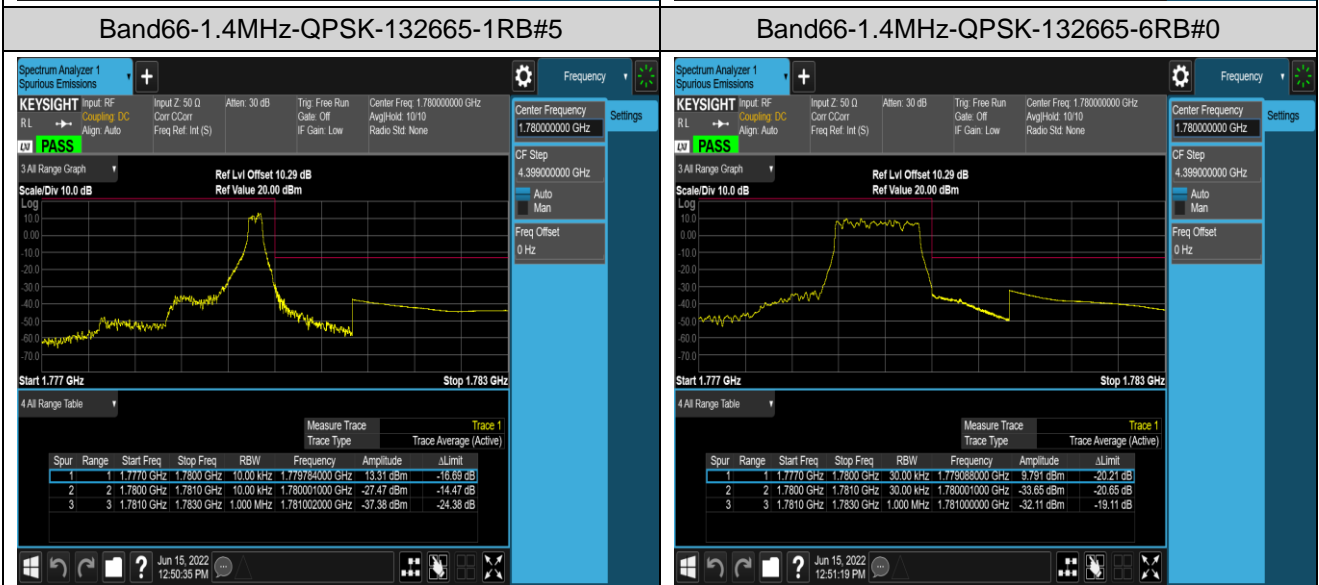

Band41-20MHz-16QAM-41140-1RB#0

Band41-20MHz-16QAM-41140-1RB#99

Band41-20MHz-16QAM-41140-100RB#0

Band66-1.4MHz-QPSK-131979-1RB#0

Band66-1.4MHz-QPSK-131979-1RB#5

Band66-1.4MHz-16QAM-131979-6RB#0

Band66-1.4MHz-16QAM-132665-1RB#0