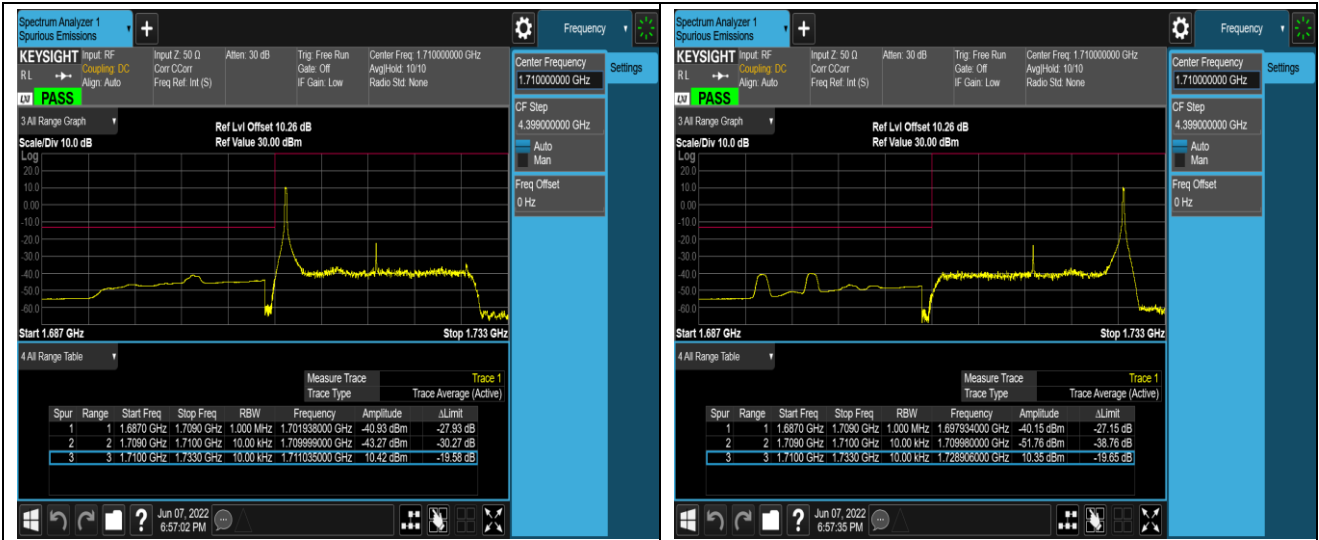

Band66-20MHz-QPSK-132072-1RB#0

Band66-20MHz-QPSK-132072-1RB#99