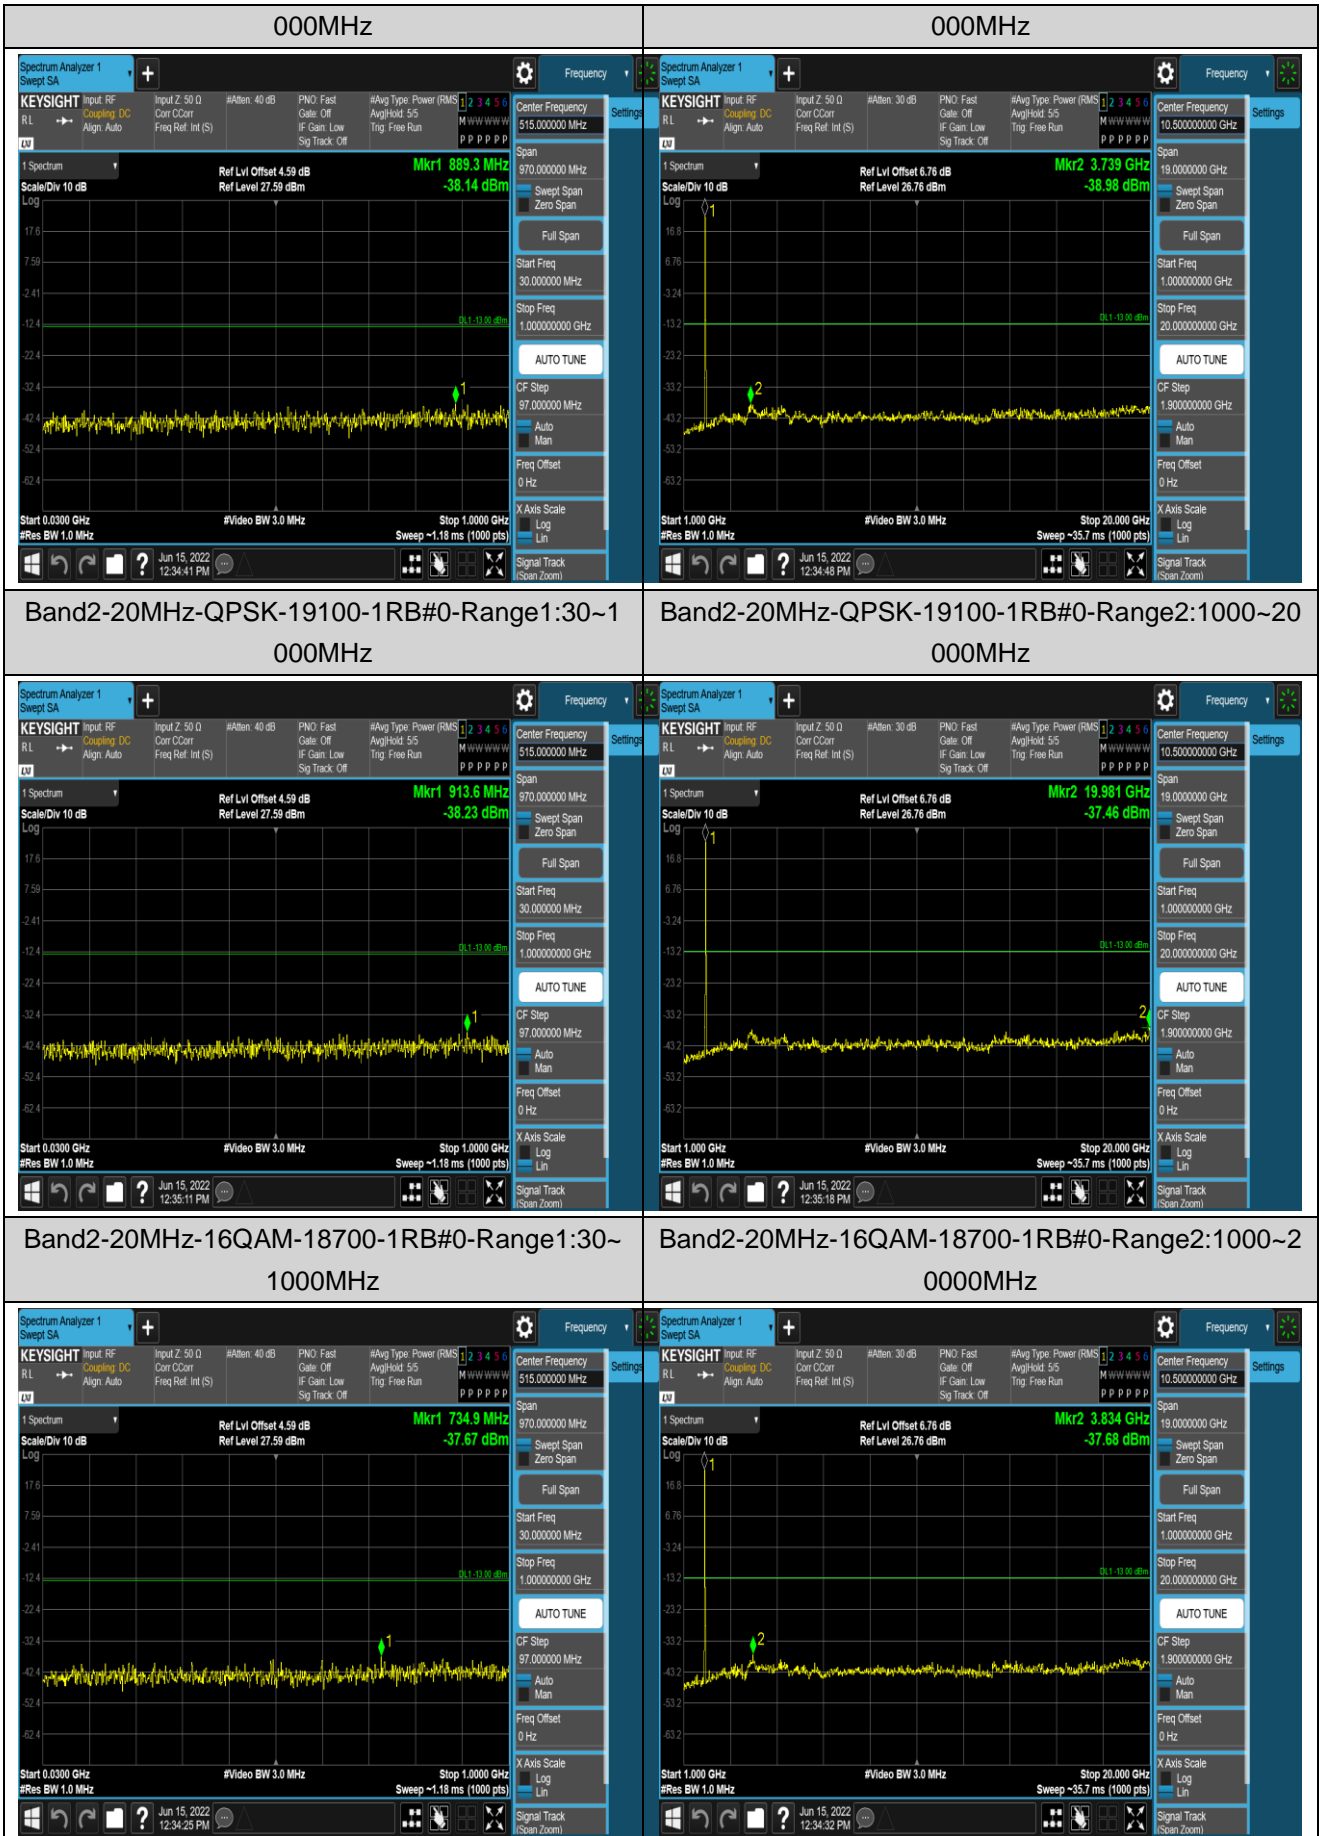

Remark: All bandwidth and all modulation had been tested, but only the worst case data displayed in this report.

Test Graphs

Band2-1.4MHz-16QAM-19193-1RB#0-Range1:30~1000MHz

Band2-1.4MHz-16QAM-19193-1RB#0-Range2:1000~20000MHz

Band2-20MHz-QPSK-18700-1RB#0-Range1:30~1000MHz

Band2-20MHz-QPSK-18700-1RB#0-Range2:1000~20000MHz

Band2-20MHz-QPSK-18900-1RB#0-Range1:30~1000MHz

Band2-20MHz-QPSK-18900-1RB#0-Range2:1000~20000MHz

Band5-1.4MHz-QPSK-20643-1RB#0-Range1:30~1000MHz