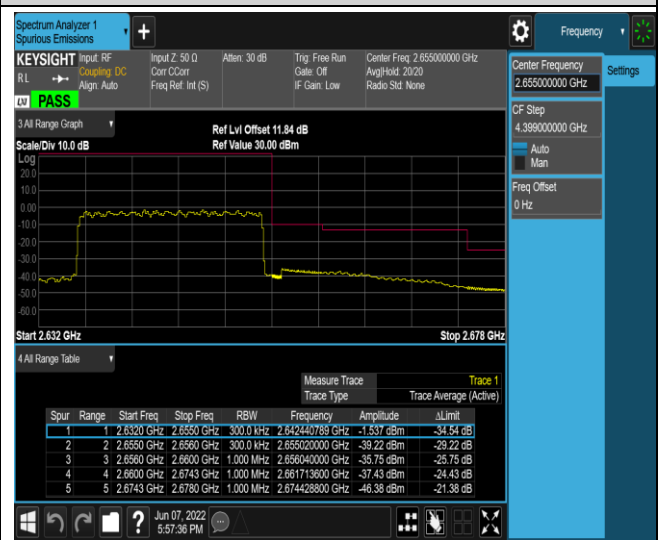

Band41-20MHz-16QAM-41140-1RB#0

Band41-20MHz-16QAM-41140-1RB#99

Band41-20MHz-16QAM-41140-100RB#0

Band66-1.4MHz-QPSK-131979-1RB#0

Band66-1.4MHz-QPSK-131979-1RB#5

Band66-1.4MHz-16QAM-131979-6RB#0

Band66-1.4MHz-16QAM-132665-1RB#0