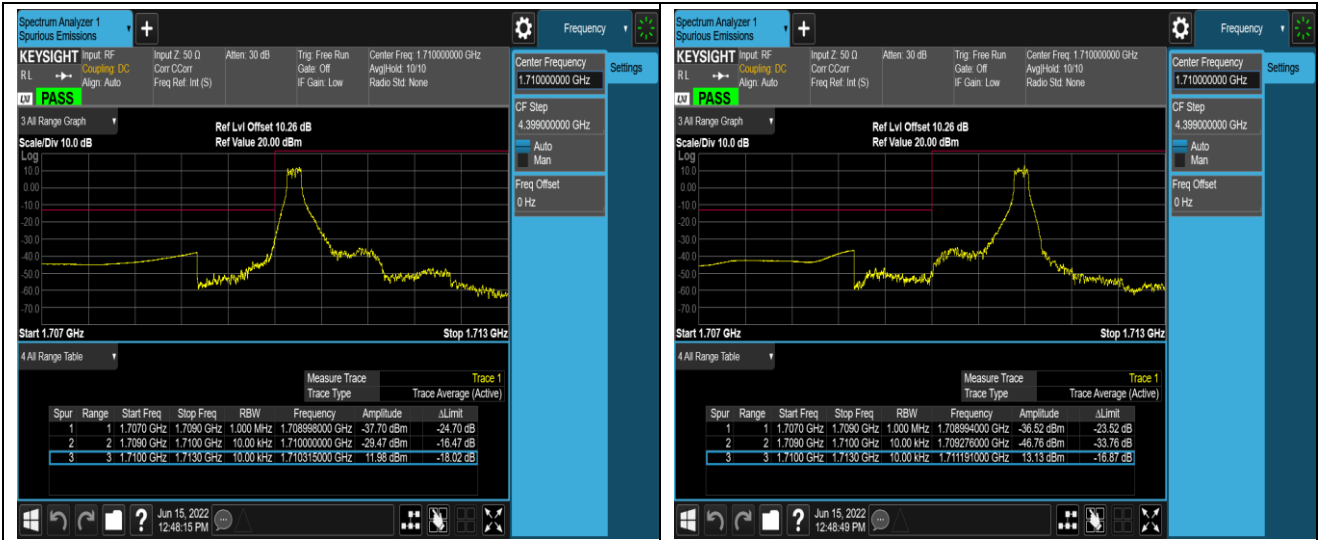

Band41-20MHz-16QAM-41140-1RB#0

Band41-20MHz-16QAM-41140-1RB#99

Band41-20MHz-16QAM-41140-100RB#0

Band66-1.4MHz-QPSK-131979-1RB#0

Band66-1.4MHz-QPSK-131979-1RB#5

Band66-1.4MHz-16QAM-131979-6RB#0

Band66-1.4MHz-16QAM-132665-1RB#0