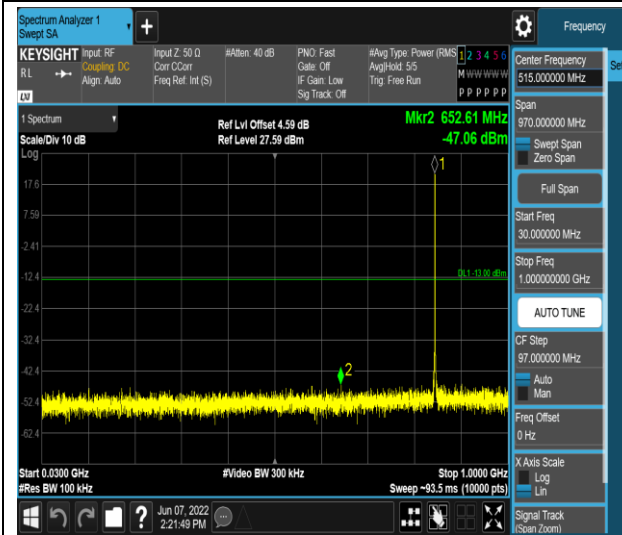

Band5-1.4MHz-QPSK-20643-1RB#0-Range1:30~1000MHz