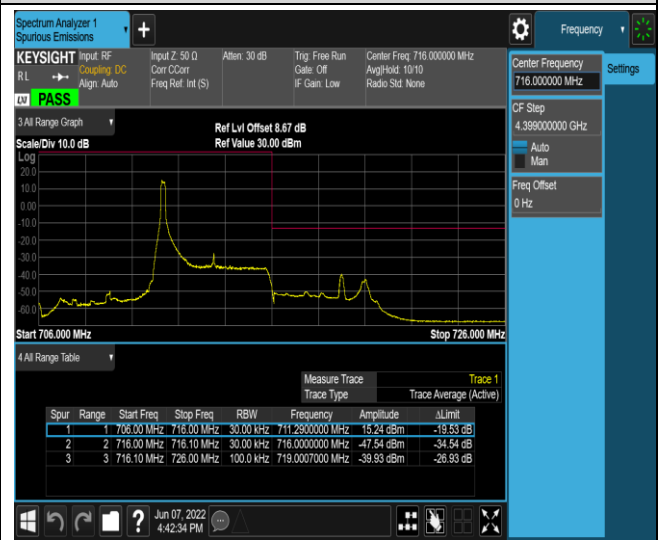

Band17-5MHz-QPSK-23755-1RB#0

Band17-5MHz-QPSK-23755-1RB#24

Band17-5MHz-QPSK-23755-25RB#0

Band17-5MHz-QPSK-23825-1RB#0

Band17-5MHz-QPSK-23825-1RB#24

Band17-5MHz-QPSK-23825-25RB#0

Band17-5MHz-16QAM-23755-1RB#0