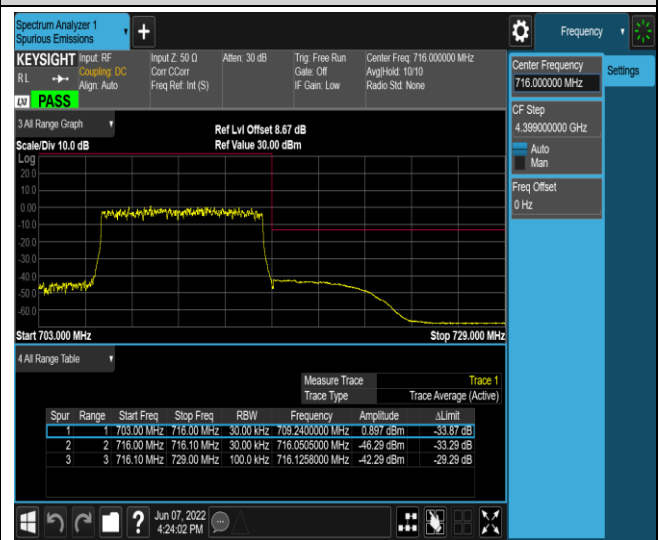

Band12-10MHz-16QAM-23130-50RB#0

Band17-5MHz-QPSK-23755-1RB#24