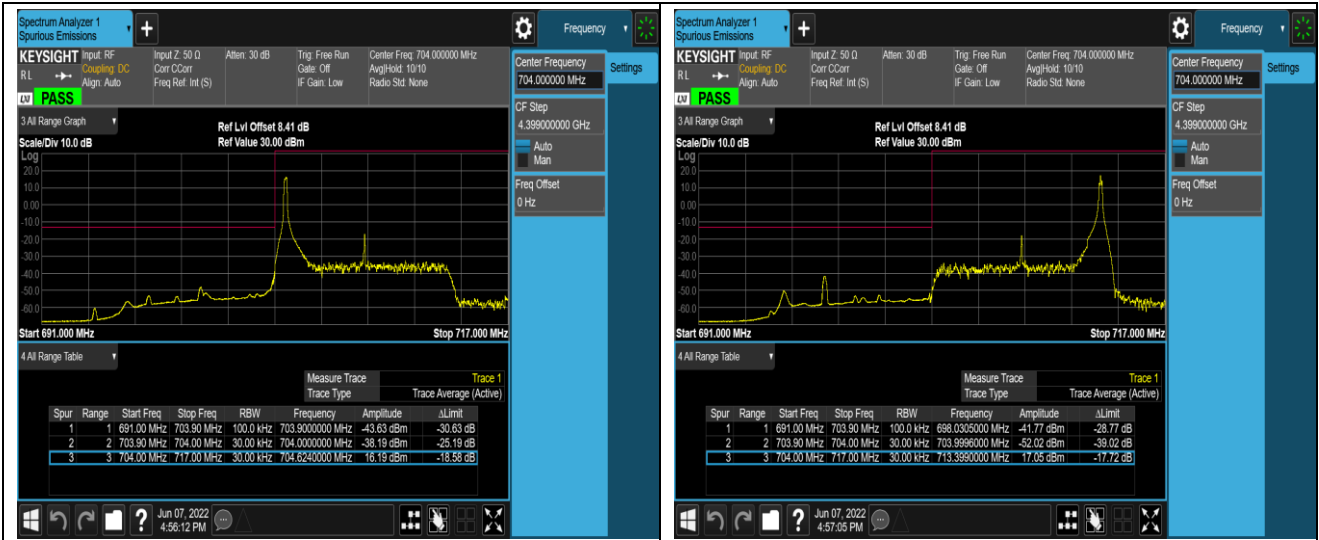

Band17-10MHz-QPSK-23780-50RB#0

Band17-10MHz-QPSK-23800-1RB#0

Band17-10MHz-QPSK-23800-1RB#49

Band17-10MHz-QPSK-23800-50RB#0

Band17-10MHz-16QAM-23780-1RB#0

Band17-10MHz-16QAM-23780-1RB#49

Band17-10MHz-16QAM-23780-50RB#0