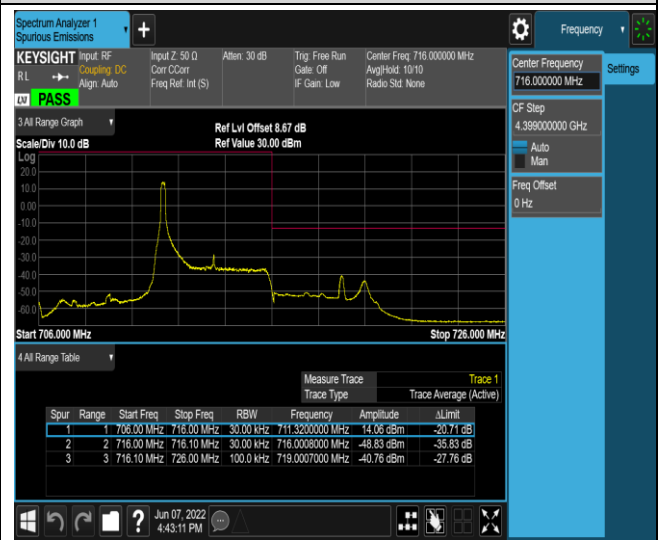

Band17-5MHz-16QAM-23825-1RB#0

Band17-5MHz-16QAM-23825-25RB#0