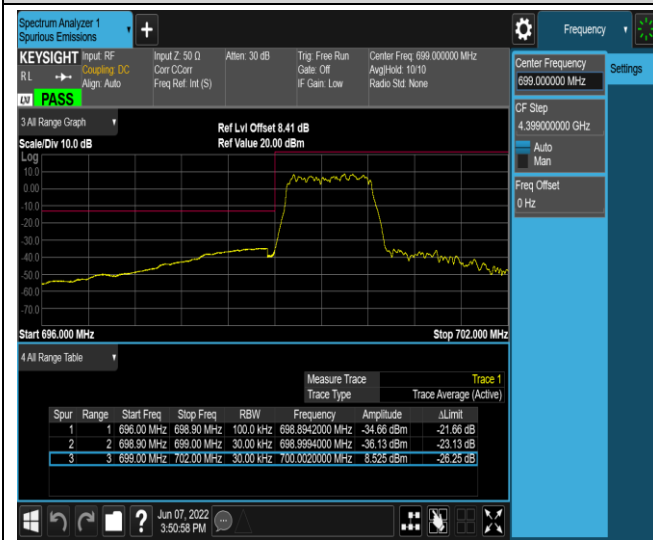

Band12-1.4MHz-QPSK-23173-1RB#0

Band12-1.4MHz-QPSK-23173-1RB#5

Band12-1.4MHz-QPSK-23173-6RB#0

Band12-1.4MHz-16QAM-23017-1RB#0

Band12-1.4MHz-16QAM-23017-1RB#5

Band12-1.4MHz-16QAM-23017-6RB#0

Band12-1.4MHz-16QAM-23173-1RB#0