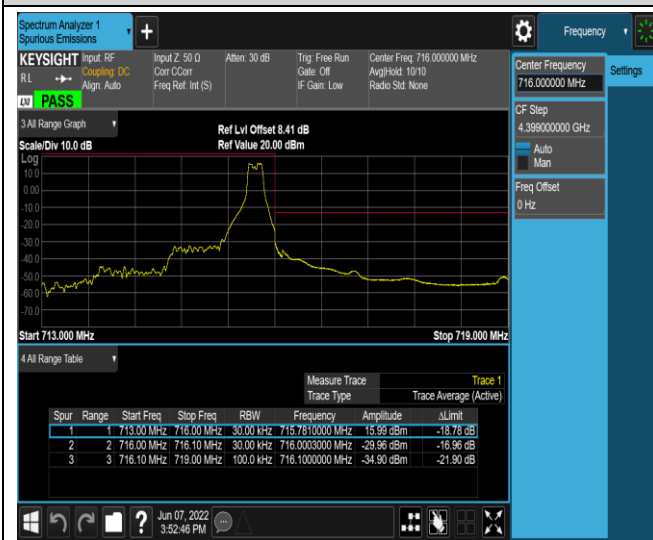

Band12-1.4MHz-16QAM-23173-1RB#5

Band12-10MHz-QPSK-23060-1RB#0