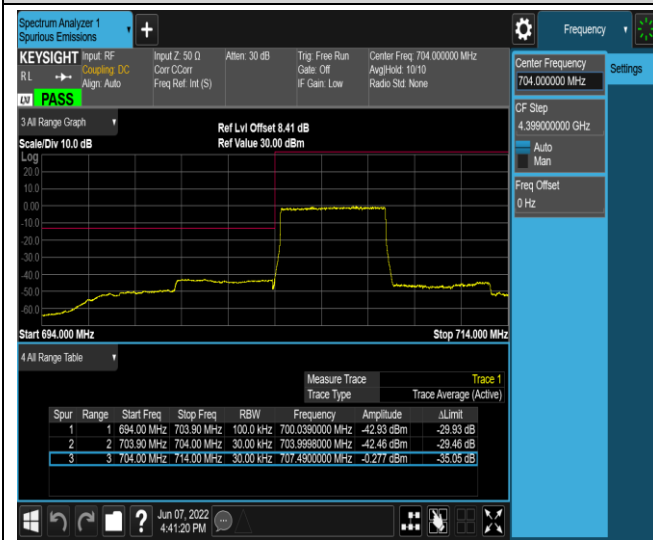

Band17-5MHz-QPSK-23755-1RB#0

Band17-5MHz-QPSK-23755-1RB#24

Band17-5MHz-QPSK-23755-25RB#0

Band17-5MHz-QPSK-23825-1RB#0

Band17-5MHz-QPSK-23825-1RB#24

Band17-5MHz-QPSK-23825-25RB#0

Band17-5MHz-16QAM-23755-1RB#0