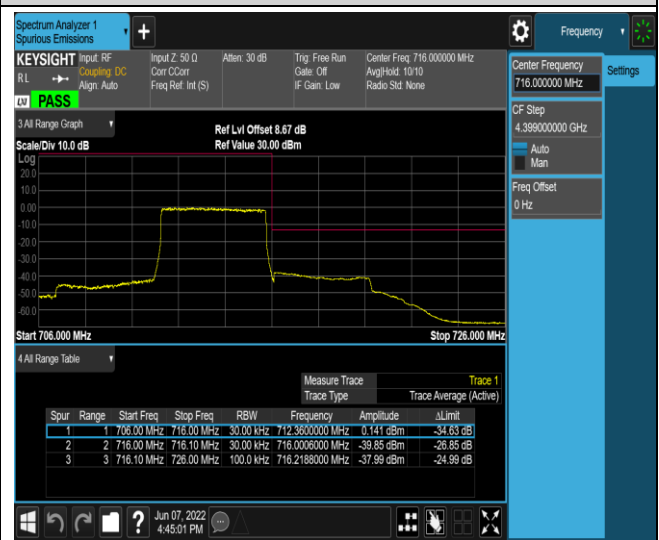

Band17-5MHz-QPSK-23755-1RB#0

Band17-5MHz-QPSK-23755-1RB#24

Band17-5MHz-QPSK-23755-25RB#0

Band17-5MHz-QPSK-23825-1RB#0

Band17-5MHz-QPSK-23825-1RB#24

Band17-5MHz-QPSK-23825-25RB#0

Band17-5MHz-16QAM-23755-1RB#0