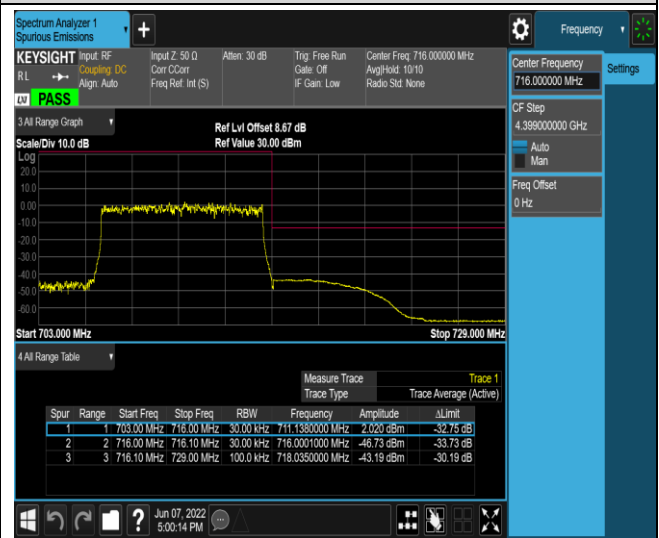

Band17-10MHz-QPSK-23800-50RB#0

Band17-10MHz-16QAM-23780-1RB#49