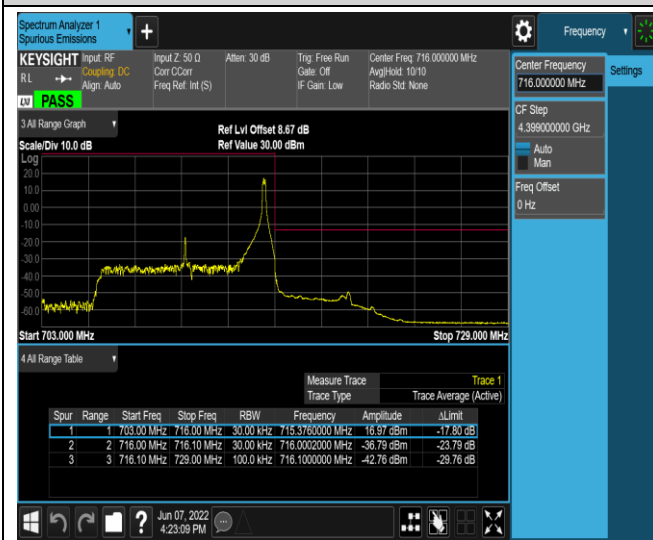

Band 12-10MHz-QPSK-23130-50RB#0

Band 12-10MHz-16QAM-23060-1RB#0

Band 12-10MHz-16QAM-23060-1RB#49

Band12-10MHz-16QAM-23060-50RB#0

Band12-10MHz-16QAM-23130-1RB#0

Band12-10MHz-16QAM-23130-1RB#49

Band12-10MHz-16QAM-23130-50RB#0