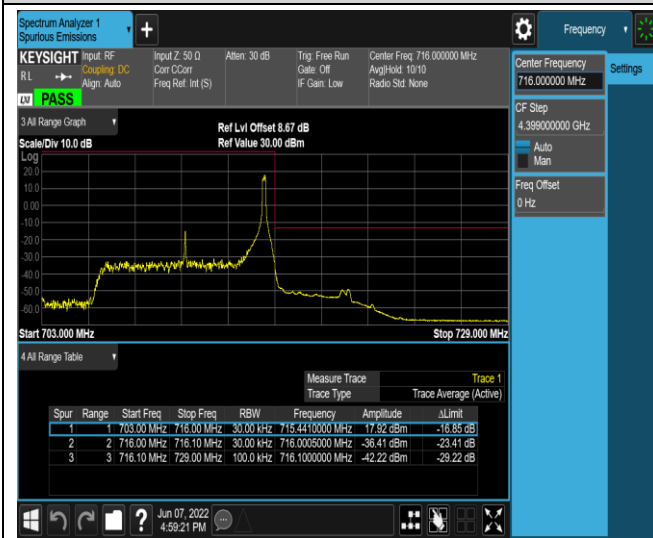

Band17-10MHz-QPSK-23800-1RB#49

Band17-10MHz-16QAM-23780-1RB#0