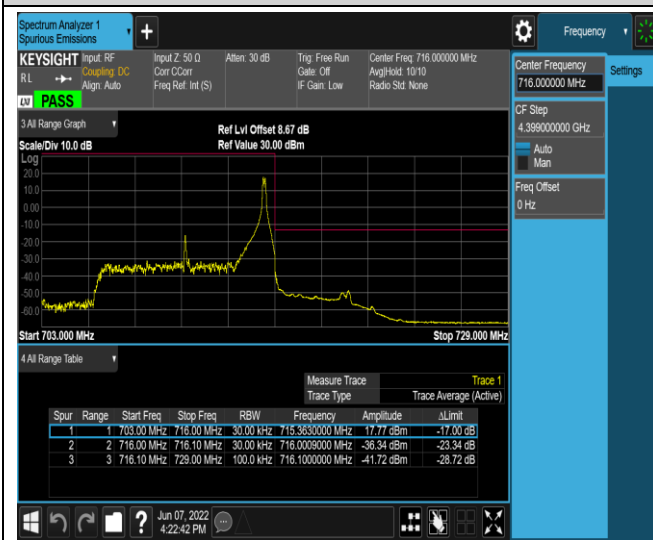

Band 12-10MHz-QPSK-23130-1RB#49

Band 12-10MHz-16QAM-23060-1RB#0