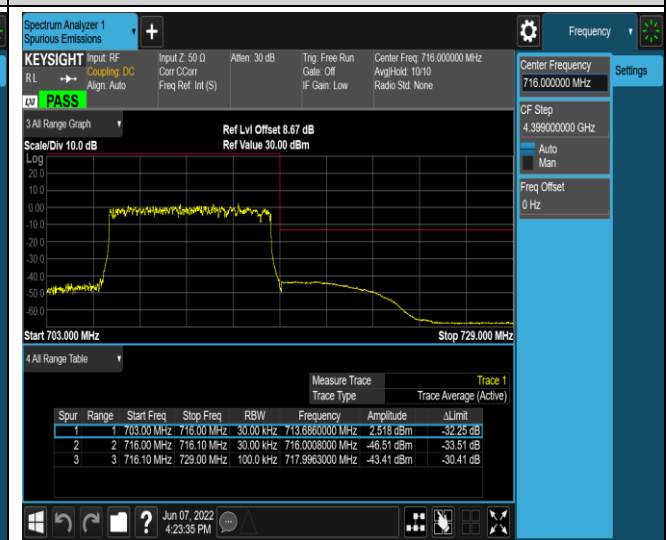

Band 12-10MHz-QPSK-23130-50RB#0

Band 12-10MHz-16QAM-23060-1RB#49