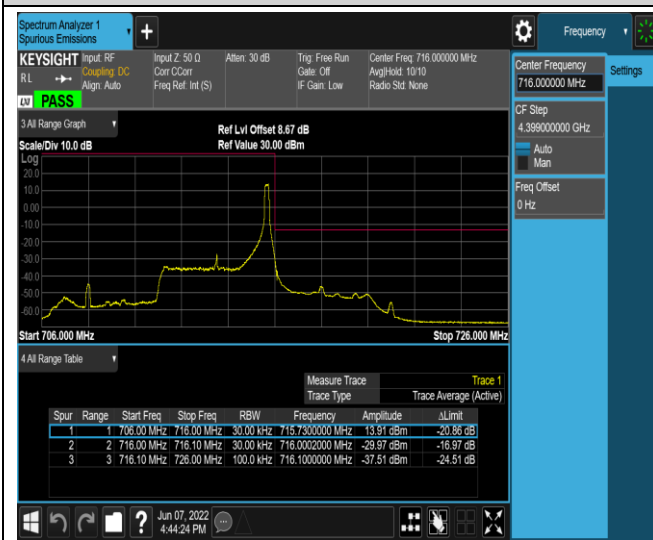

Band17-5MHz-16QAM-23755-1RB#24

Band17-5MHz-16QAM-23755-25RB#0

Band17-5MHz-16QAM-23825-1RB#0

Band17-5MHz-16QAM-23825-1RB#24

Band17-5MHz-16QAM-23825-25RB#0

Band17-10MHz-QPSK-23780-1RB#0

Band17-10MHz-QPSK-23780-1RB#49