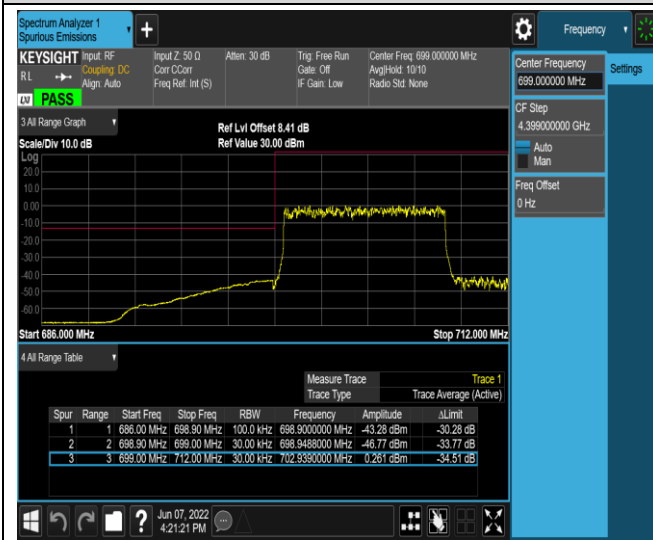

Band 12-10MHz-QPSK-23130-50RB#0

Band 12-10MHz-16QAM-23060-1RB#0

Band 12-10MHz-16QAM-23060-1RB#49

Band12-10MHz-16QAM-23060-50RB#0

Band12-10MHz-16QAM-23130-1RB#0

Band12-10MHz-16QAM-23130-1RB#49

Band12-10MHz-16QAM-23130-50RB#0