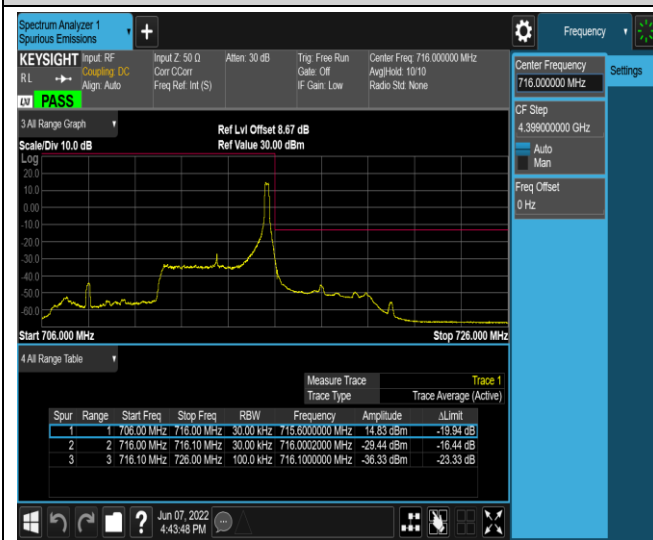

Band17-5MHz-QPSK-23755-1RB#0

Band17-5MHz-QPSK-23755-1RB#24

Band17-5MHz-QPSK-23755-25RB#0

Band17-5MHz-QPSK-23825-1RB#0

Band17-5MHz-QPSK-23825-1RB#24

Band17-5MHz-QPSK-23825-25RB#0

Band17-5MHz-16QAM-23755-1RB#0