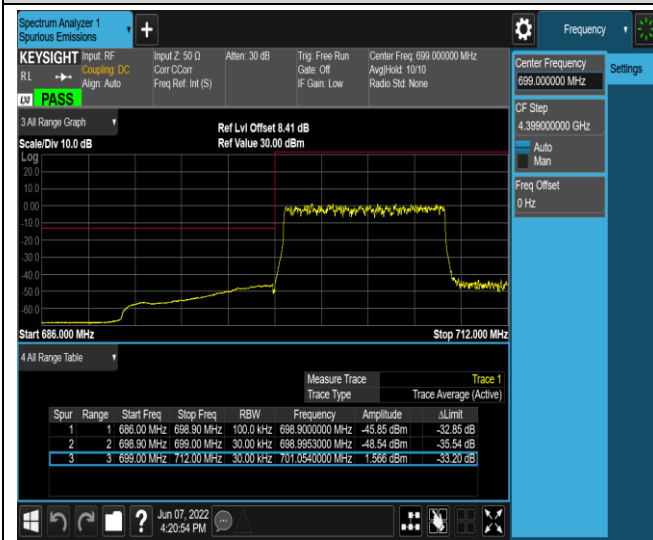

Band12-1.4MHz-16QAM-23173-1RB#5

Band12-1.4MHz-16QAM-23173-6RB#0

Band12-10MHz-QPSK-23060-1RB#0

Band12-10MHz-QPSK-23060-1RB#49

Band 12-10MHz-QPSK-23060-50RB#0

Band 12-10MHz-QPSK-23130-1RB#0

Band 12-10MHz-QPSK-23130-1RB#49