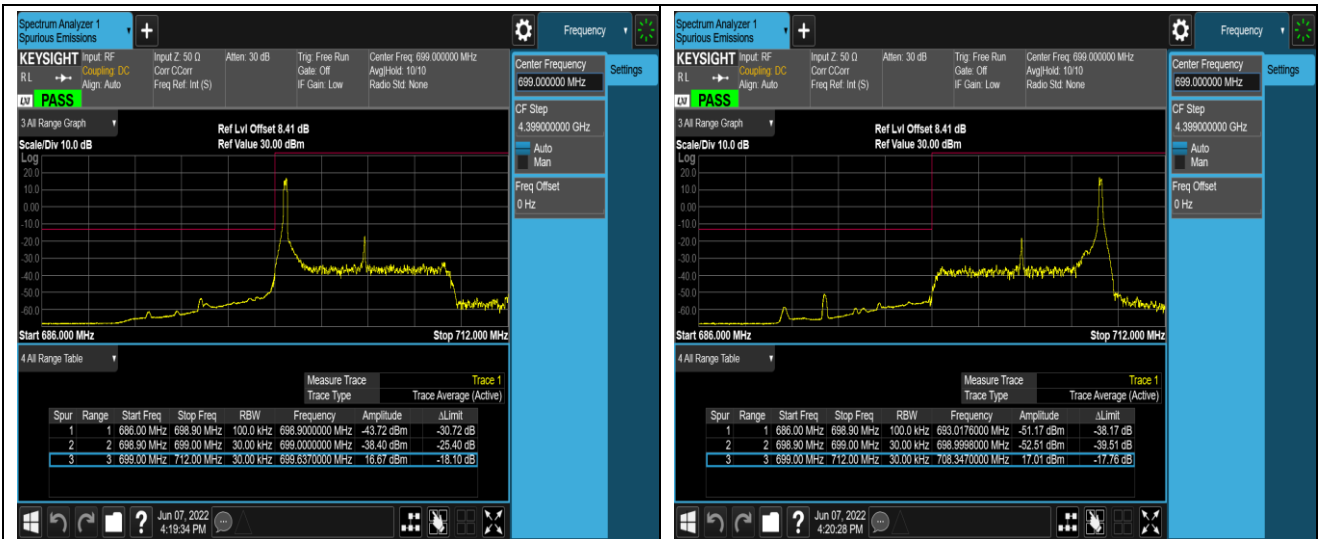

Band 12-10MHz-16QAM-23060-1RB#0

Band 12-10MHz-16QAM-23060-1RB#49

Band12-10MHz-16QAM-23060-50RB#0

Band12-10MHz-16QAM-23130-1RB#0