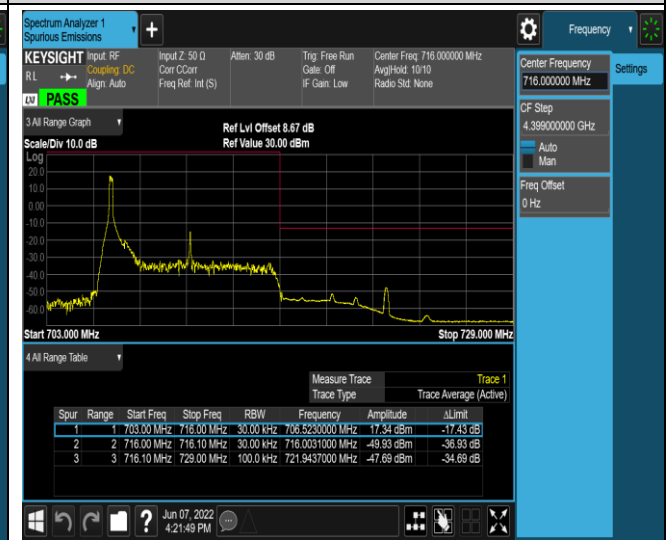

Band12-1.4MHz-16QAM-23173-1RB#5

Band12-1.4MHz-16QAM-23173-6RB#0

Band12-10MHz-QPSK-23060-1RB#0

Band12-10MHz-QPSK-23060-1RB#49

Band 12-10MHz-QPSK-23060-50RB#0

Band 12-10MHz-QPSK-23130-1RB#0

Band 12-10MHz-QPSK-23130-1RB#49