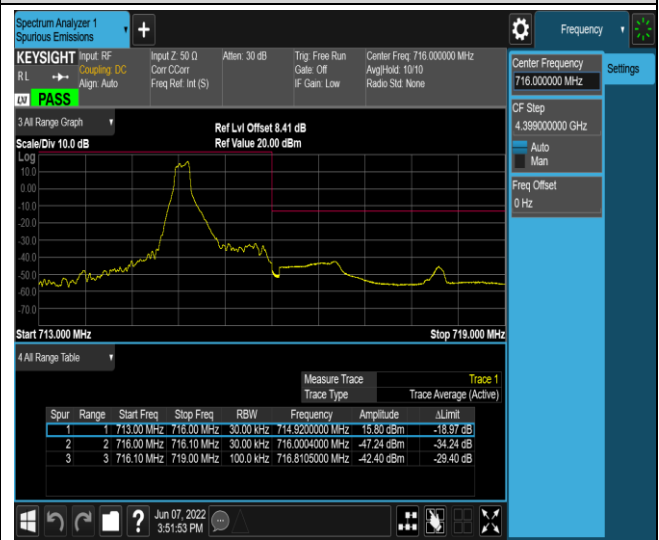

Band12-1.4MHz-16QAM-23173-1RB#0

Band12-1.4MHz-16QAM-23173-6RB#0