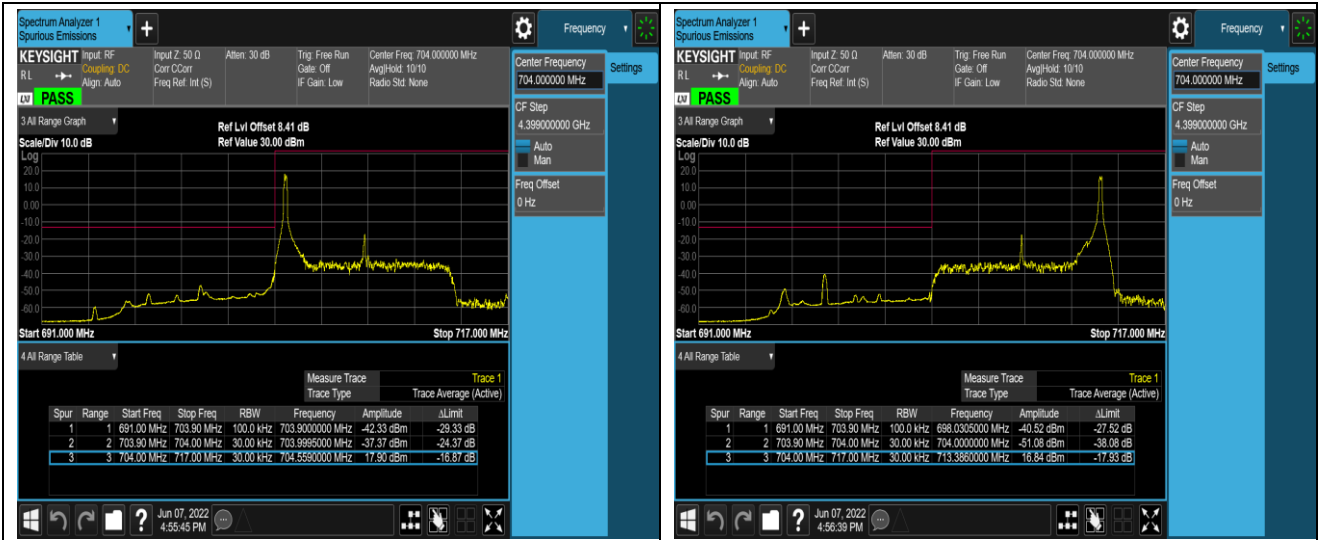

Band17-5MHz-16QAM-23755-1RB#24

Band17-5MHz-16QAM-23755-25RB#0

Band17-5MHz-16QAM-23825-1RB#0

Band17-5MHz-16QAM-23825-1RB#24

Band17-5MHz-16QAM-23825-25RB#0

Band17-10MHz-QPSK-23780-1RB#0

Band17-10MHz-QPSK-23780-1RB#49