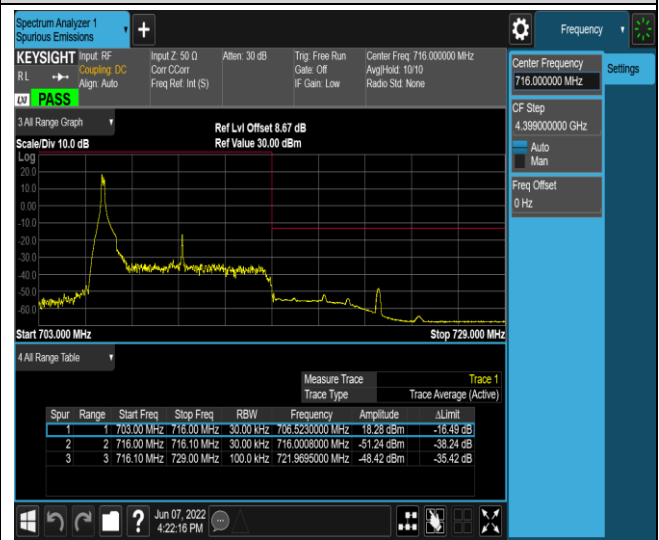

Band 12-10MHz-QPSK-23130-50RB#0

Band 12-10MHz-16QAM-23060-1RB#0

Band 12-10MHz-16QAM-23060-1RB#49

Band12-10MHz-16QAM-23060-50RB#0

Band12-10MHz-16QAM-23130-1RB#0

Band12-10MHz-16QAM-23130-1RB#49

Band12-10MHz-16QAM-23130-50RB#0