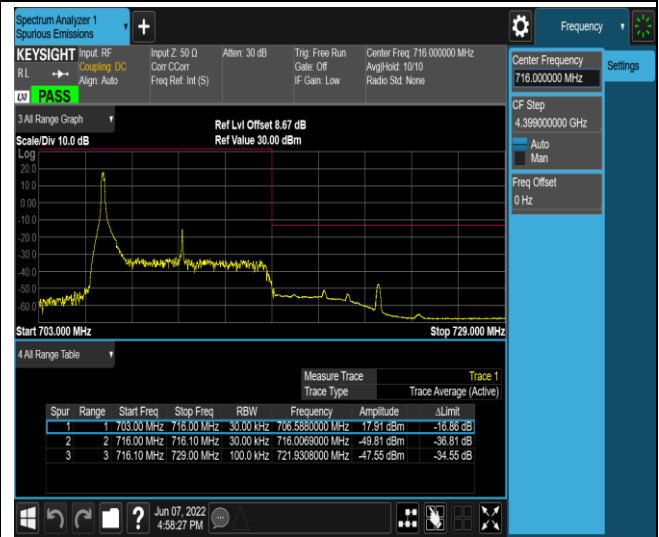

Band17-10MHz-QPSK-23800-1RB#0

Band17-10MHz-QPSK-23800-50RB#0