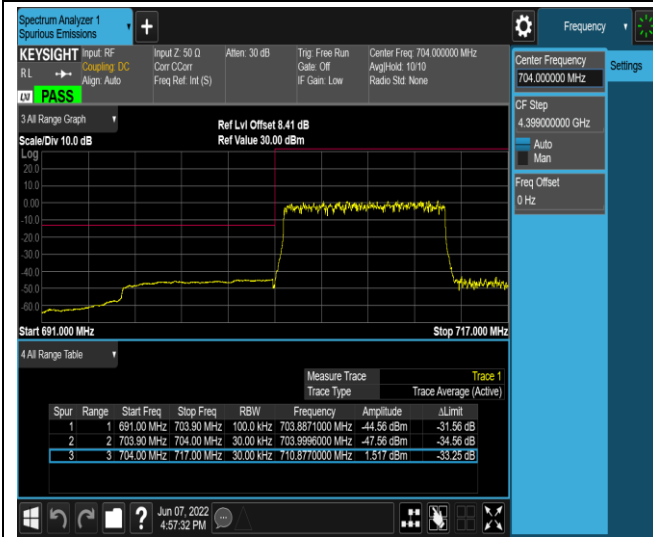

Band17-10MHz-QPSK-23780-50RB#0

Band17-10MHz-QPSK-23800-1RB#49