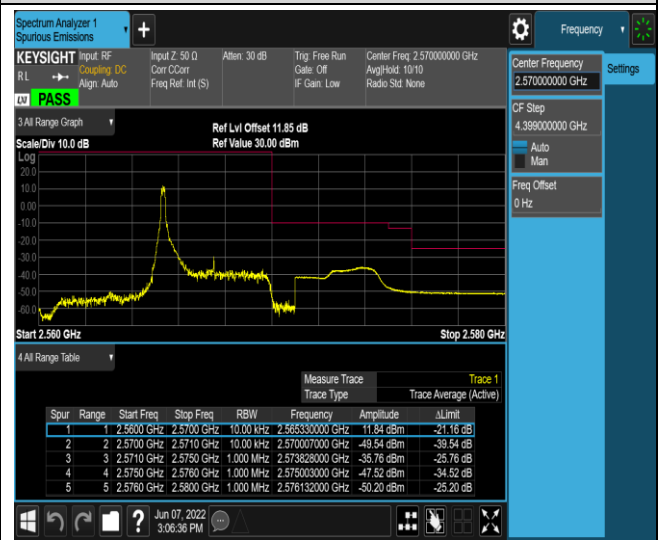

Band7-5MHz-16QAM-21425-1RB#0

Band7-5MHz-16QAM-21425-25RB#0