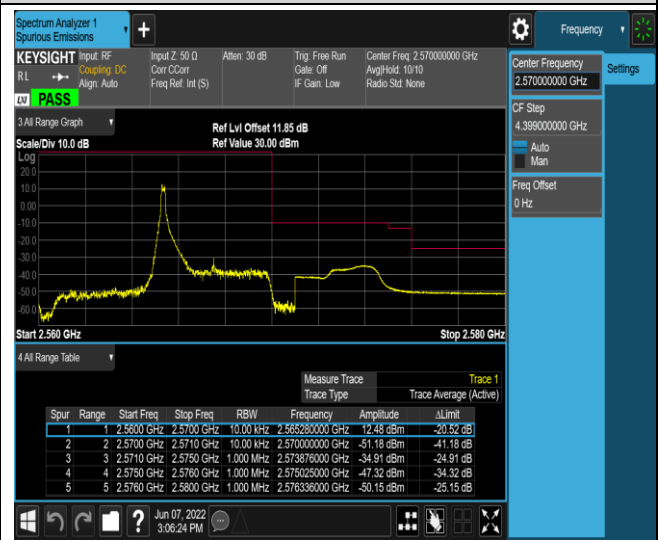

Band7-5MHz-QPSK-20775-1RB#0

Band7-5MHz-QPSK-20775-1RB#24

Band7-5MHz-QPSK-20775-25RB#0

Band7-5MHz-QPSK-21425-1RB#0

Band7-5MHz-QPSK-21425-1RB#24

Band7-5MHz-QPSK-21425-25RB#0

Band7-5MHz-16QAM-20775-1RB#0

Band7-5MHz-16QAM-20775-1RB#24