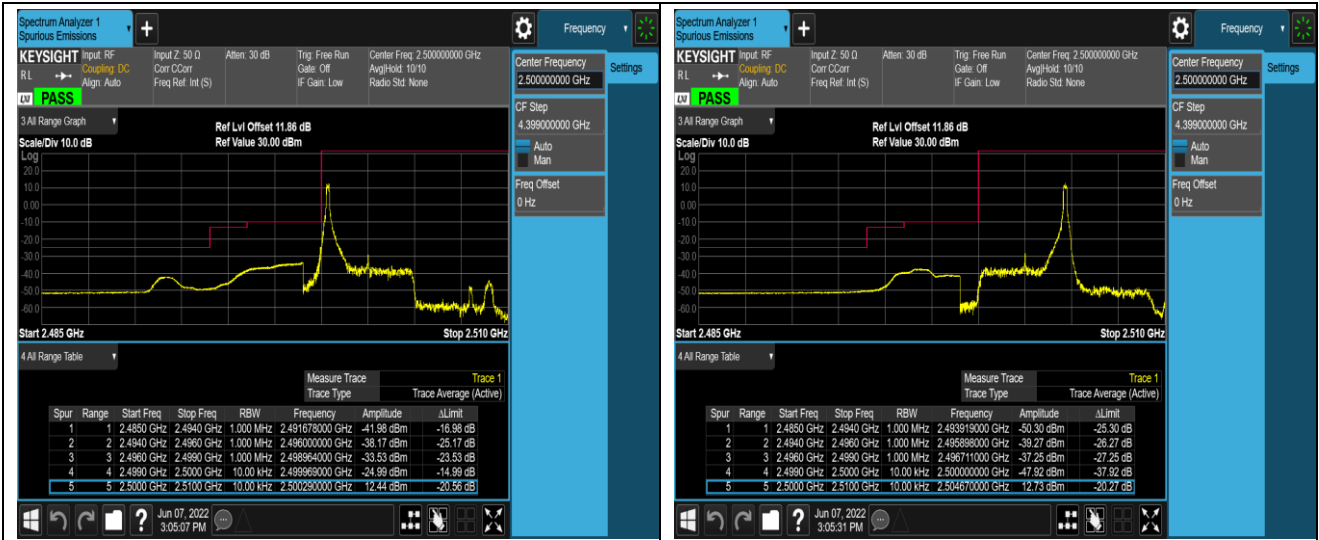

Band7-5MHz-QPSK-20775-1RB#0

Band7-5MHz-QPSK-20775-1RB#24

Band7-5MHz-QPSK-20775-25RB#0

Band7-5MHz-QPSK-21425-1RB#0