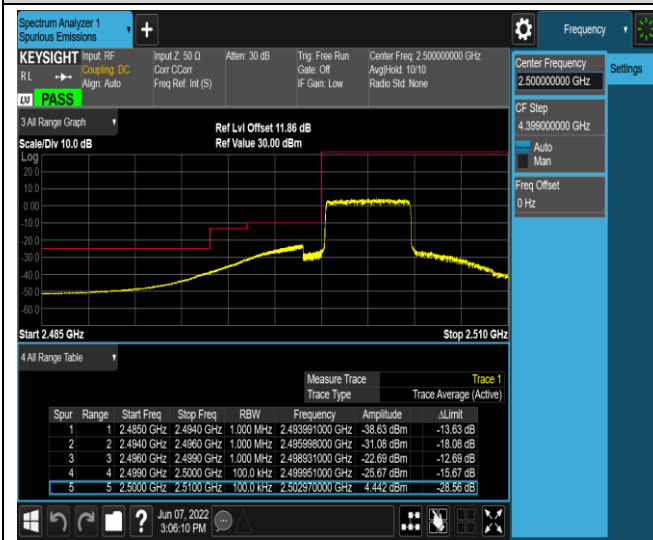

Band7-5MHz-16QAM-20775-25RB#0

Band7-5MHz-16QAM-21425-1RB#24