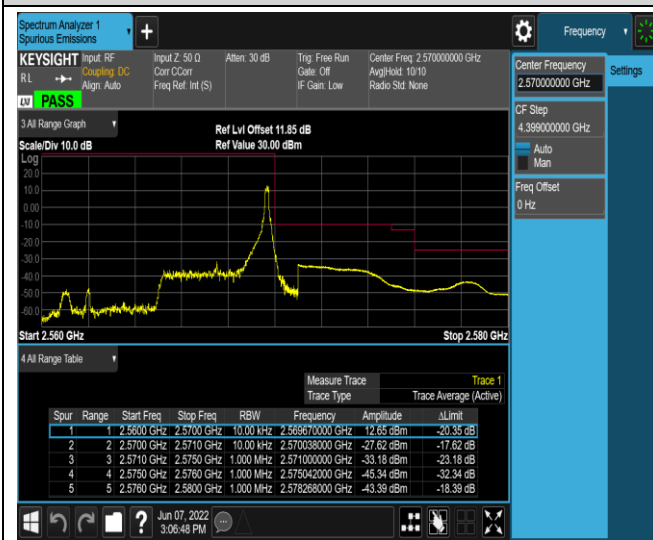

Band7-5MHz-QPSK-20775-1RB#0

Band7-5MHz-QPSK-20775-1RB#24

Band7-5MHz-QPSK-20775-25RB#0

Band7-5MHz-QPSK-21425-1RB#0

Band7-5MHz-QPSK-21425-1RB#24

Band7-5MHz-QPSK-21425-25RB#0

Band7-5MHz-16QAM-20775-1RB#0

Band7-5MHz-16QAM-20775-1RB#24