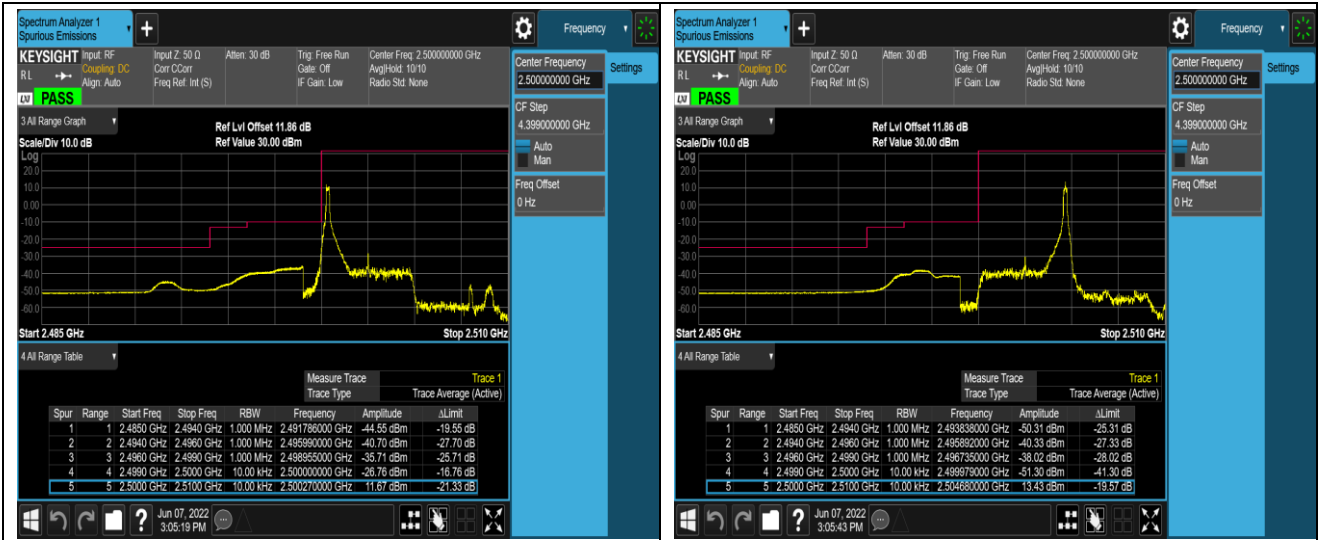

Band7-5MHz-QPSK-20775-1RB#0

Band7-5MHz-QPSK-20775-1RB#24

Band7-5MHz-QPSK-20775-25RB#0

Band7-5MHz-QPSK-21425-1RB#0

Band7-5MHz-QPSK-21425-1RB#24

Band7-5MHz-QPSK-21425-25RB#0

Band7-5MHz-16QAM-20775-1RB#0

Band7-5MHz-16QAM-20775-1RB#24