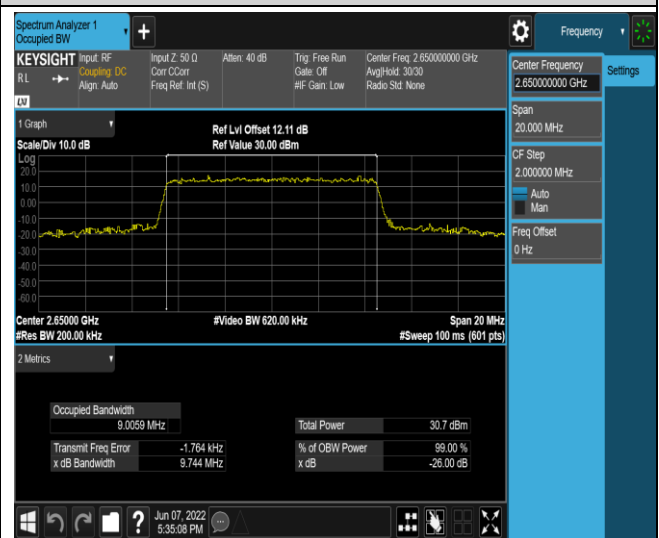

Band41-10MHz-QPSK-41190-50RB#0

Band41-10MHz-16QAM-40090-50RB#0

Band41-10MHz-16QAM-40640-50RB#0

Band41-10MHz-16QAM-41190-50RB#0

Band41-15MHz-QPSK-40115-75RB#0

Band41-15MHz-QPSK-40640-75RB#0

Band41-15MHz-QPSK-41165-75RB#0