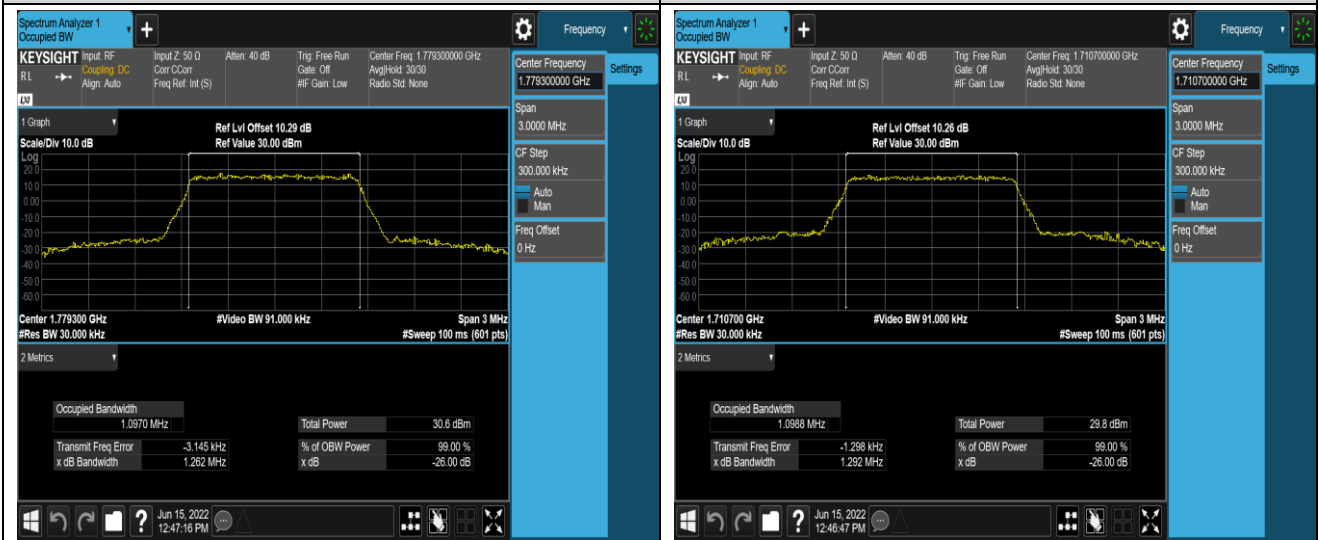

Band41-15MHz-16QAM-40115-75RB#0

Band41-15MHz-16QAM-40640-75RB#0

Band41-15MHz-16QAM-41165-75RB#0

Band41-20MHz-QPSK-40140-100RB#0

Band41-20MHz-QPSK-40640-100RB#0

Band66-1.4MHz-QPSK-132665-6RB#0

Band66-1.4MHz-16QAM-131979-6RB#0