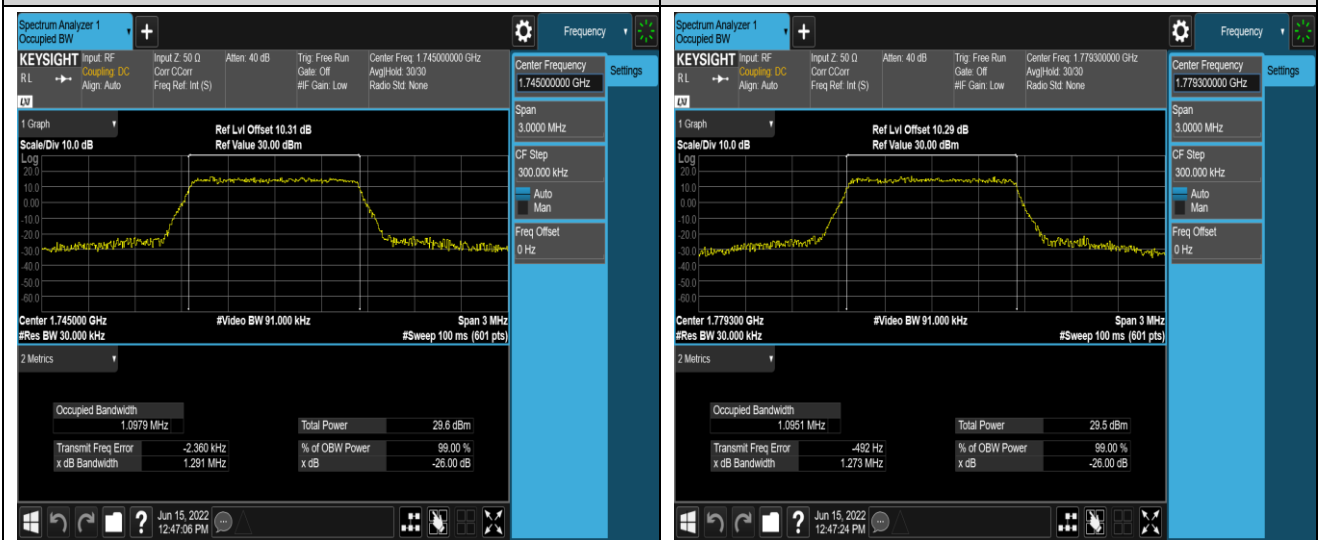

Band66-1.4MHz-16QAM-132322-6RB#0

Band66-1.4MHz-16QAM-132665-6RB#0