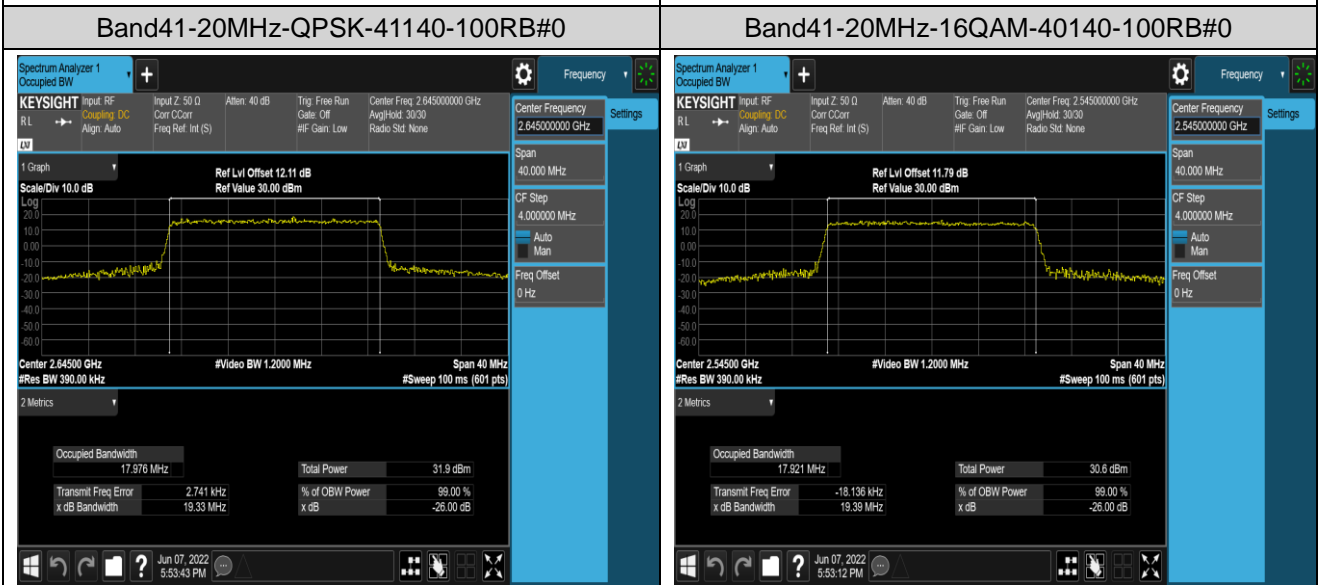

Band41-15MHz-16QAM-40115-75RB#0

Band41-15MHz-16QAM-40640-75RB#0

Band41-15MHz-16QAM-41165-75RB#0

Band41-20MHz-QPSK-40140-100RB#0

Band41-20MHz-QPSK-40640-100RB#0

Band66-1.4MHz-QPSK-132665-6RB#0

Band66-1.4MHz-16QAM-131979-6RB#0