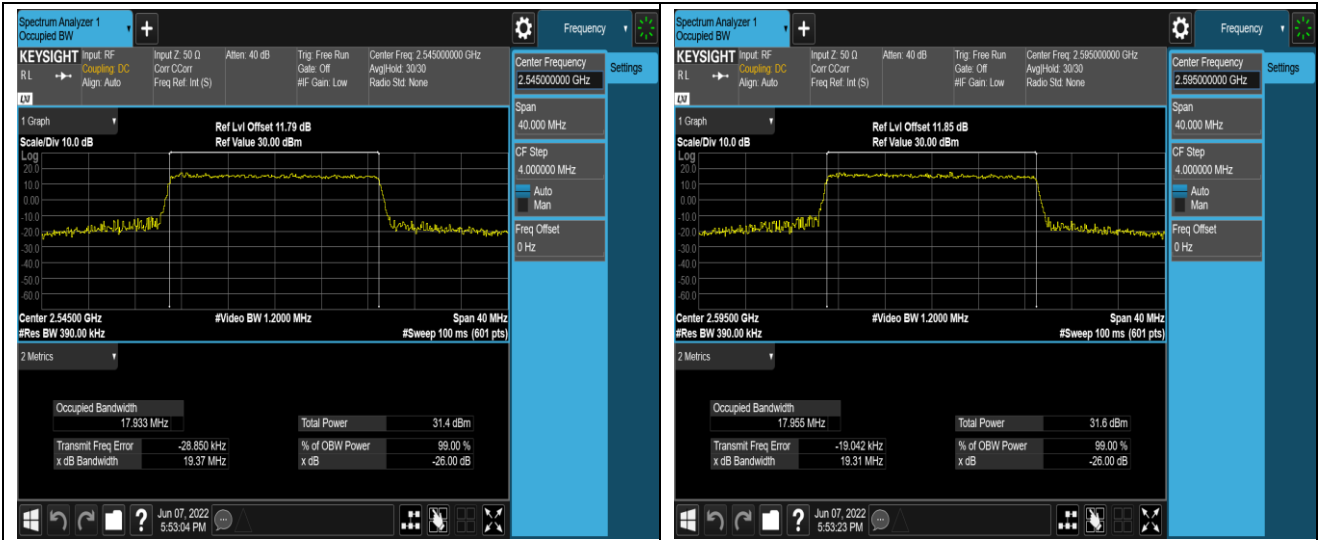

Band41-15MHz-16QAM-40115-75RB#0

Band41-15MHz-16QAM-40640-75RB#0

Band41-15MHz-16QAM-41165-75RB#0

Band41-20MHz-QPSK-40140-100RB#0

Band41-20MHz-QPSK-40640-100RB#0

Band66-1.4MHz-QPSK-132665-6RB#0

Band66-1.4MHz-16QAM-131979-6RB#0