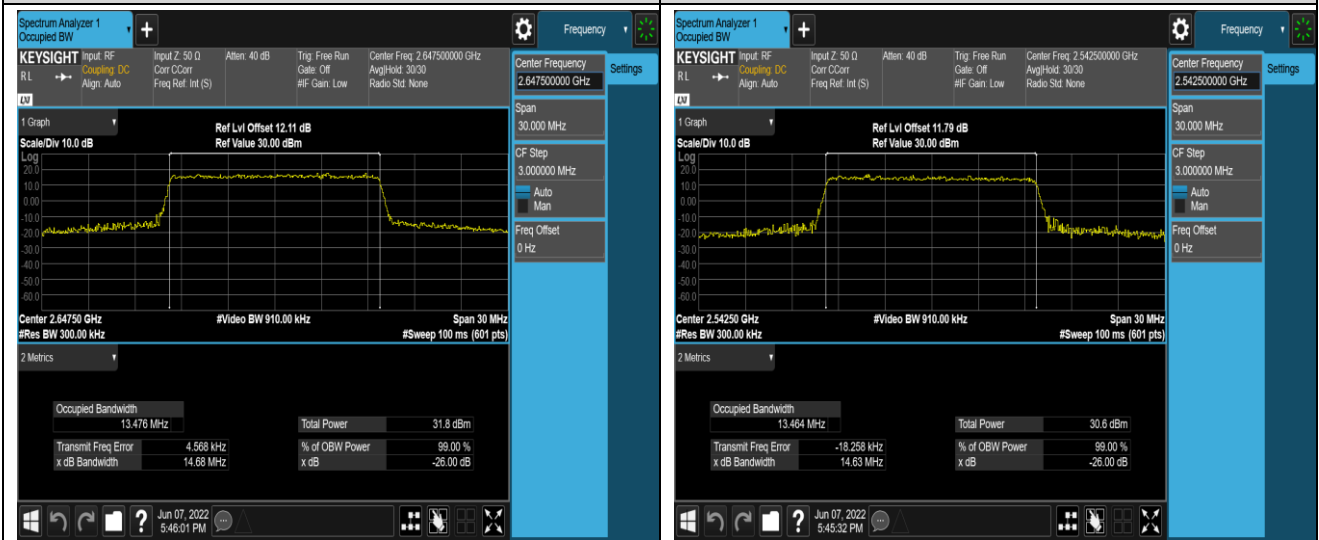

Band41-15MHz-QPSK-41165-75RB#0

Band41-15MHz-16QAM-40115-75RB#0