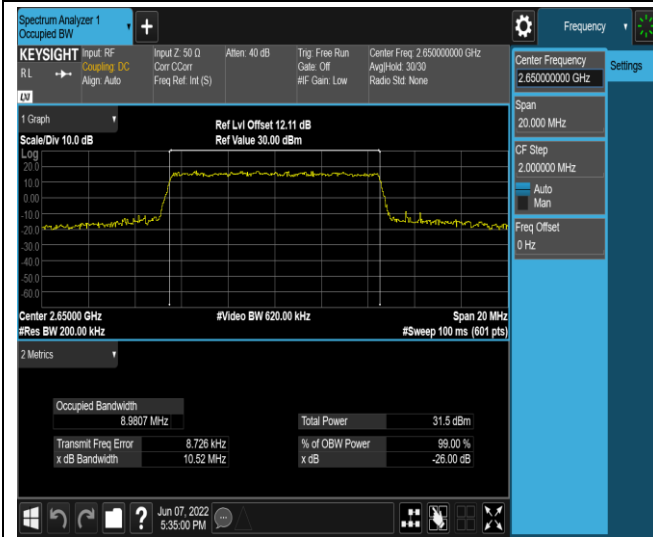

Band41-10MHz-QPSK-41190-50RB#0

Band41-10MHz-16QAM-40090-50RB#0

Band41-10MHz-16QAM-40640-50RB#0

Band41-10MHz-16QAM-41190-50RB#0

Band41-15MHz-QPSK-40115-75RB#0

Band41-15MHz-QPSK-40640-75RB#0

Band41-15MHz-QPSK-41165-75RB#0