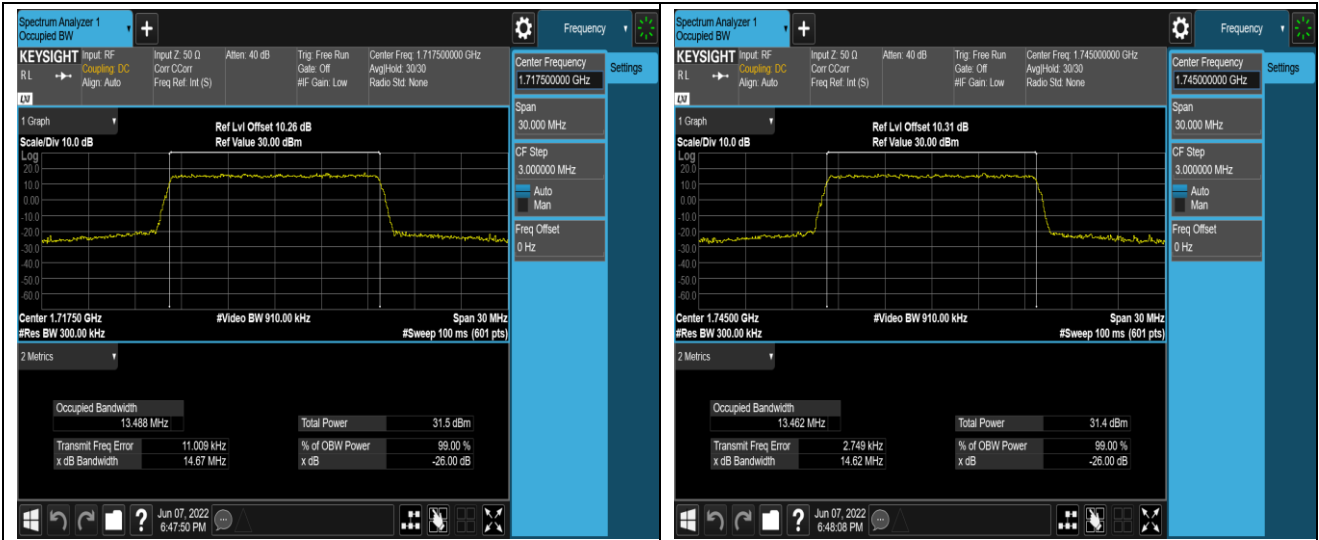

Band66-15MHz-QPSK-132047-75RB#0

Band66-15MHz-QPSK-132322-75RB#0