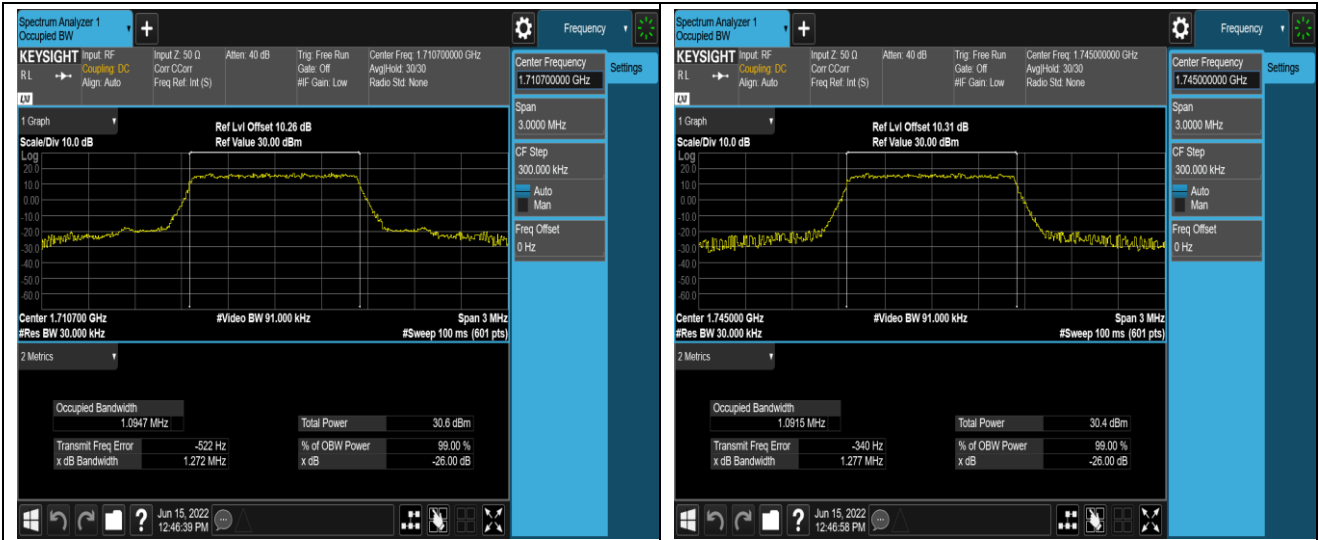

Band41-15MHz-16QAM-40115-75RB#0

Band41-15MHz-16QAM-40640-75RB#0

Band41-15MHz-16QAM-41165-75RB#0

Band41-20MHz-QPSK-40140-100RB#0

Band41-20MHz-QPSK-40640-100RB#0

Band66-1.4MHz-QPSK-132665-6RB#0

Band66-1.4MHz-16QAM-131979-6RB#0