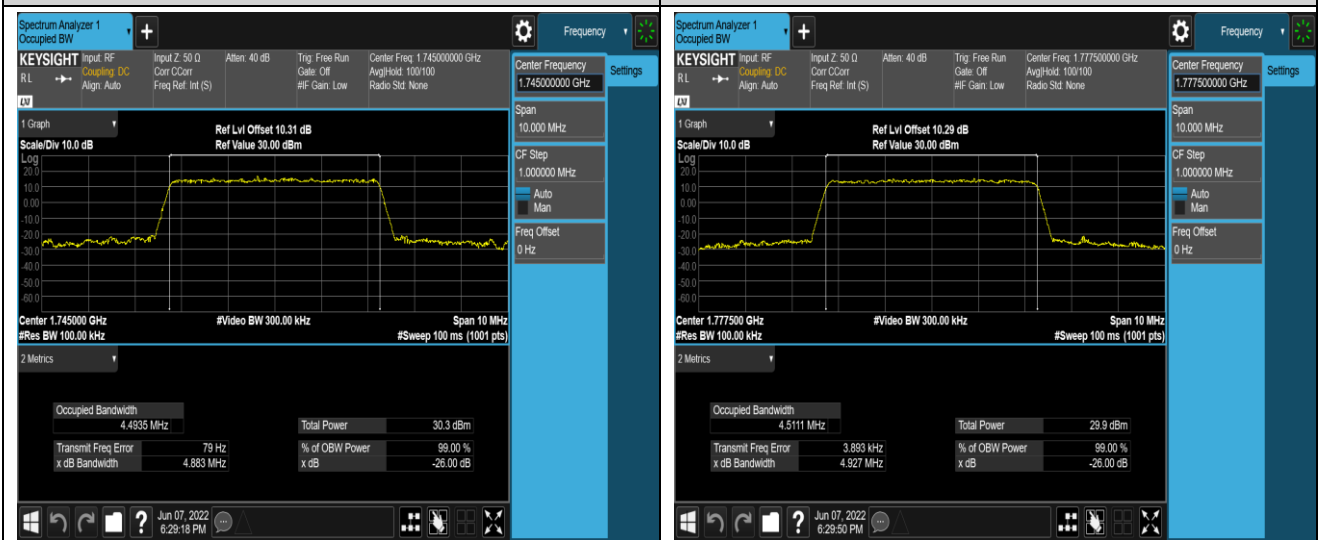

Band66-5MHz-16QAM-132322-25RB#0

Band66-5MHz-16QAM-132647-25RB#0