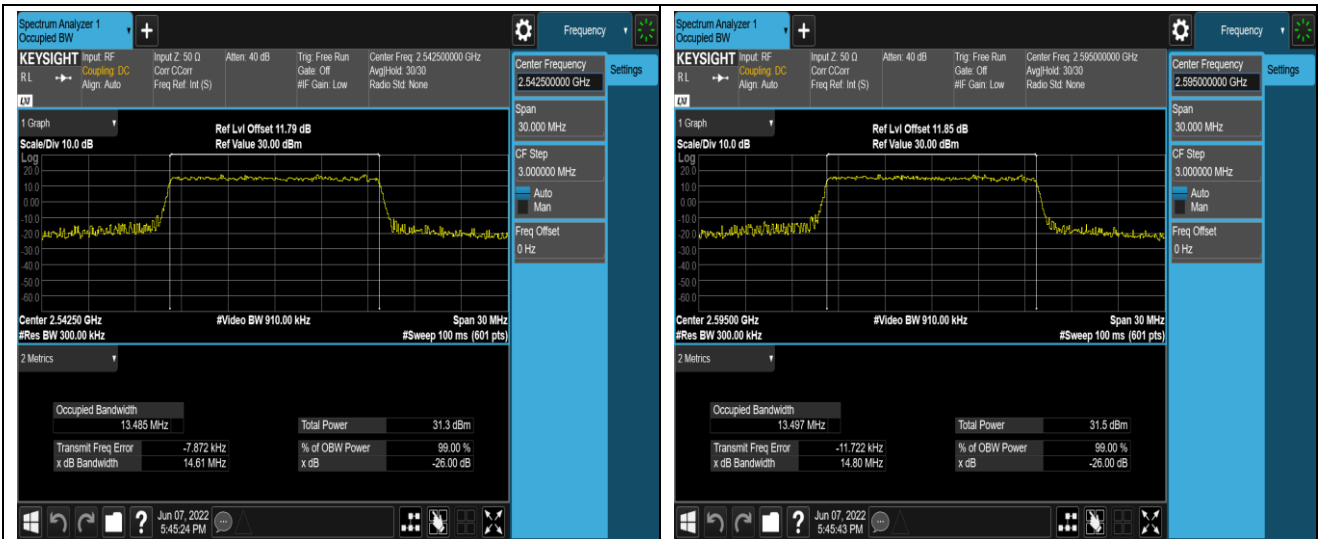

Band41-10MHz-QPSK-41190-50RB#0

Band41-10MHz-16QAM-40090-50RB#0

Band41-10MHz-16QAM-40640-50RB#0

Band41-10MHz-16QAM-41190-50RB#0

Band41-15MHz-QPSK-40115-75RB#0

Band41-15MHz-QPSK-40640-75RB#0

Band41-15MHz-QPSK-41165-75RB#0