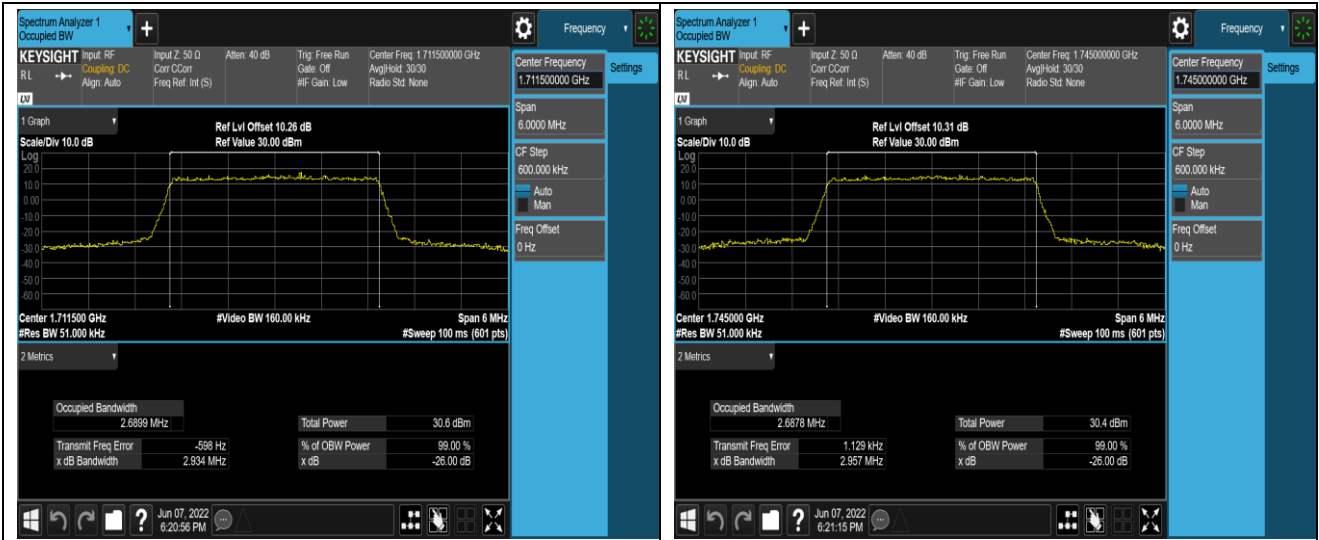

Band66-3MHz-QPSK-131987-15RB#0

Band66-3MHz-QPSK-132322-15RB#0