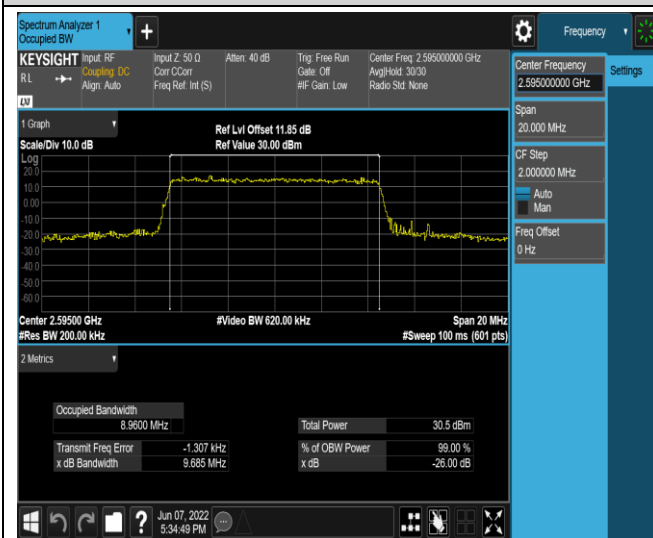

Band41-10MHz-QPSK-41190-50RB#0

Band41-10MHz-16QAM-40090-50RB#0

Band41-10MHz-16QAM-40640-50RB#0

Band41-10MHz-16QAM-41190-50RB#0

Band41-15MHz-QPSK-40115-75RB#0

Band41-15MHz-QPSK-40640-75RB#0

Band41-15MHz-QPSK-41165-75RB#0