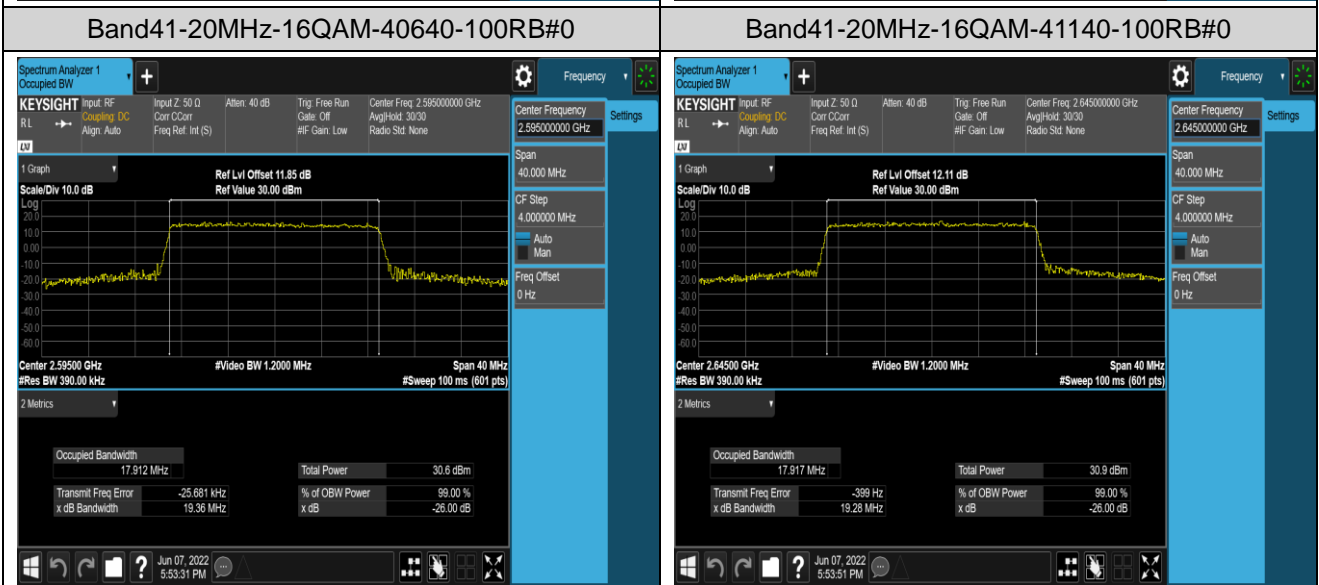

Band41-15MHz-16QAM-40115-75RB#0

Band41-15MHz-16QAM-40640-75RB#0

Band41-15MHz-16QAM-41165-75RB#0

Band41-20MHz-QPSK-40140-100RB#0

Band41-20MHz-QPSK-40640-100RB#0

Band66-1.4MHz-QPSK-132665-6RB#0

Band66-1.4MHz-16QAM-131979-6RB#0