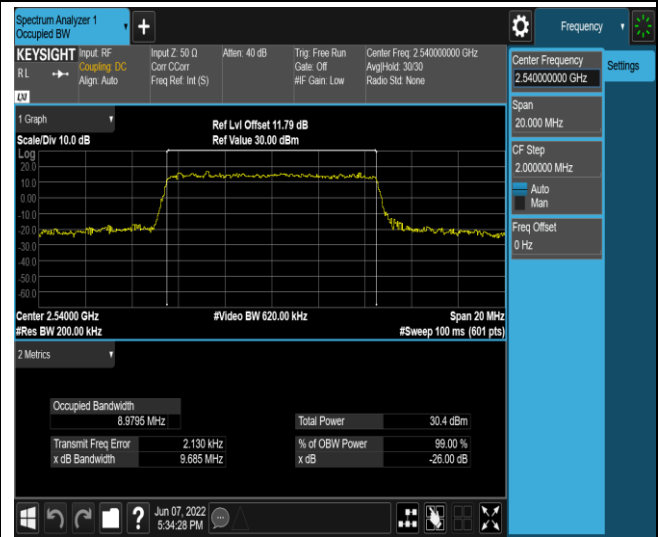

Band41-10MHz-QPSK-41190-50RB#0

Band41-10MHz-16QAM-40090-50RB#0

Band41-10MHz-16QAM-40640-50RB#0

Band41-10MHz-16QAM-41190-50RB#0

Band41-15MHz-QPSK-40115-75RB#0

Band41-15MHz-QPSK-40640-75RB#0

Band41-15MHz-QPSK-41165-75RB#0