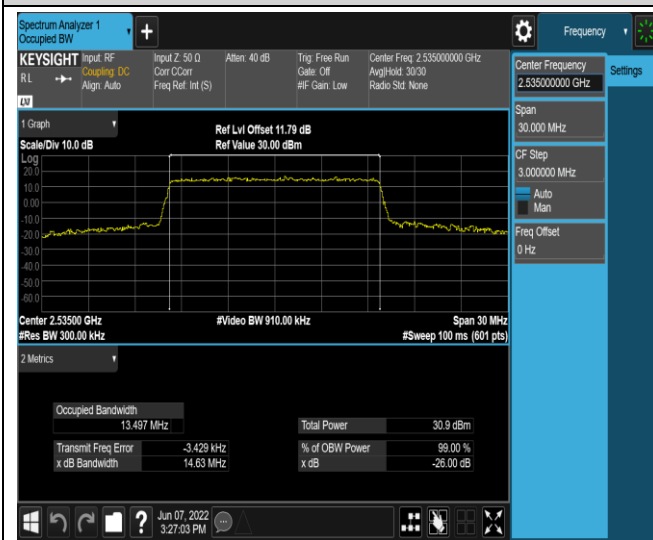

Band7-15MHz-16QAM-21100-75RB#0

Band7-20MHz-QPSK-20850-100RB#0