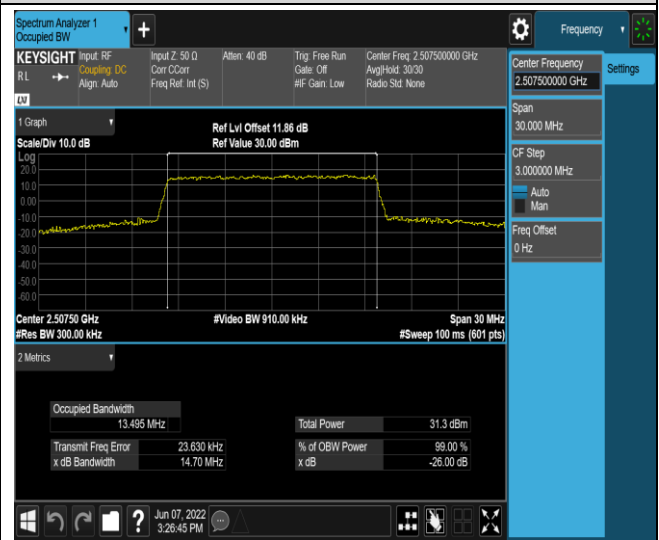

Band7-10MHz-16QAM-21100-50RB#0

Band7-10MHz-16QAM-21400-50RB#0

Band7-15MHz-QPSK-20825-75RB#0

Band7-15MHz-QPSK-21100-75RB#0

Band7-15MHz-QPSK-21375-75RB#0

Band7-15MHz-16QAM-20825-75RB#0

Band7-15MHz-16QAM-21100-75RB#0