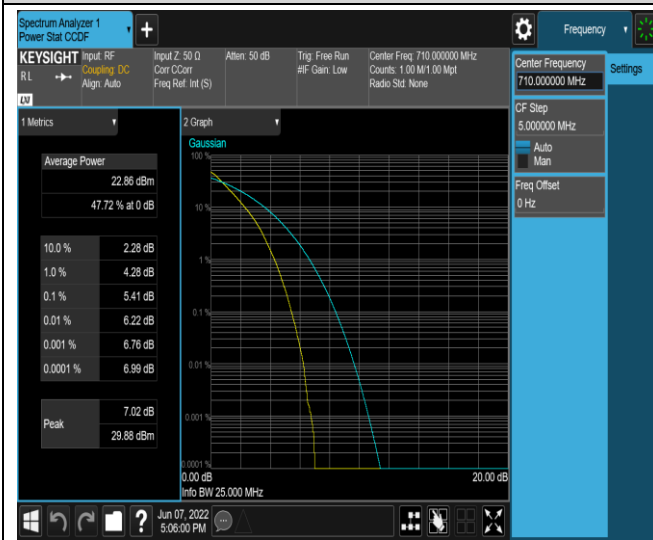

*Remark: All bandwidth and all modulation had been tested, but only the worst case data displayed in this report.*

Test Graphs

Band17-10MHz-QPSK-23790-50RB#0

Band17-10MHz-16QAM-23790-50RB#0

Band41-20MHz-QPSK-40640-100RB#0