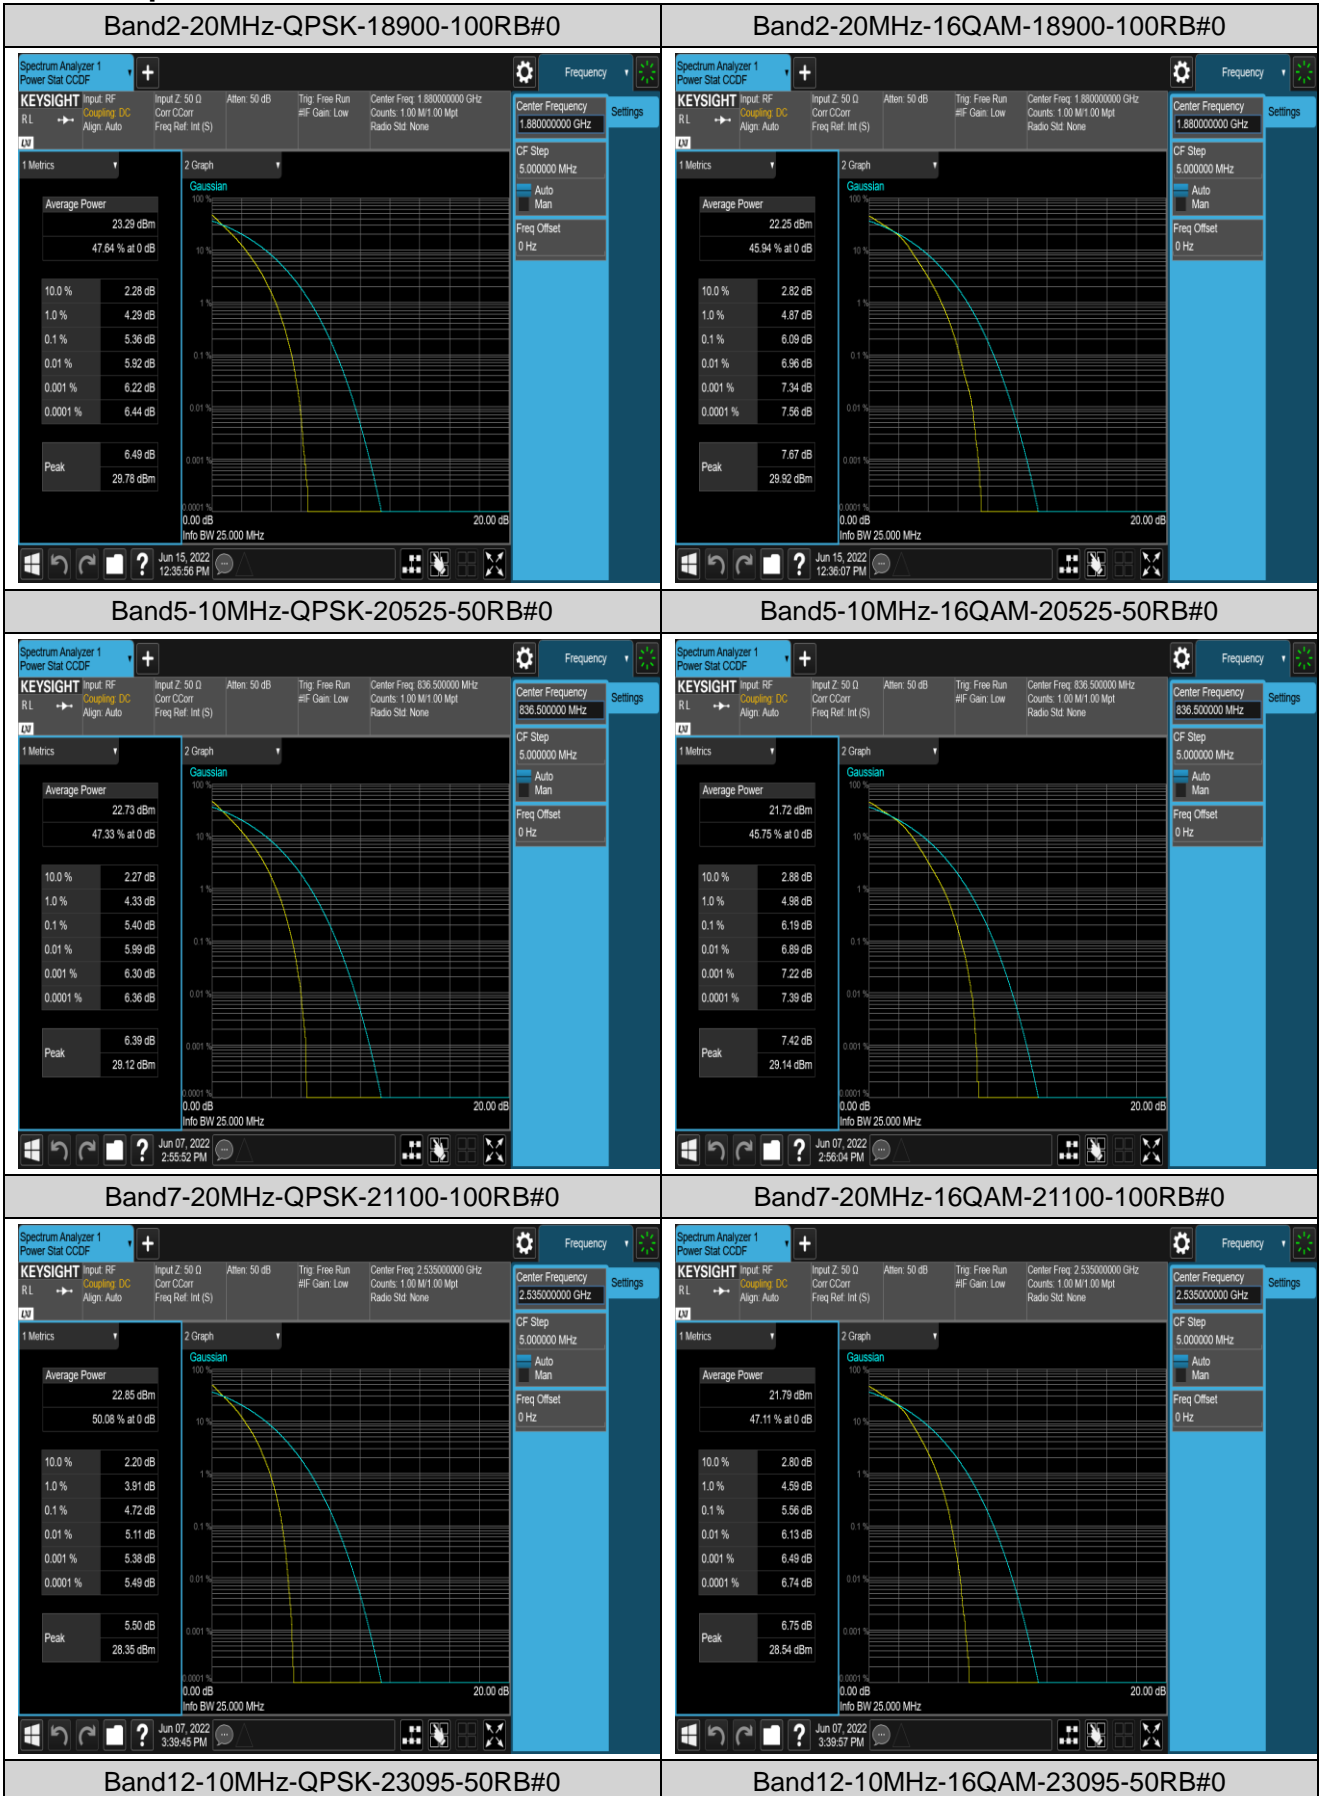

Test Graphs