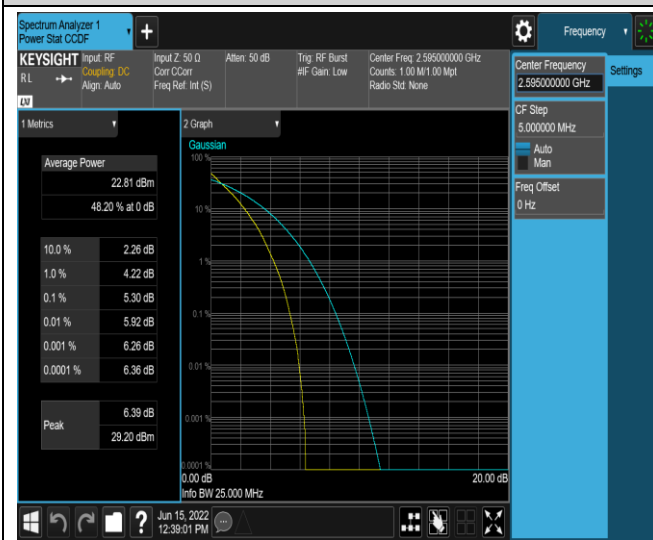

Band41-20MHz-QPSK-40640-100RB#0