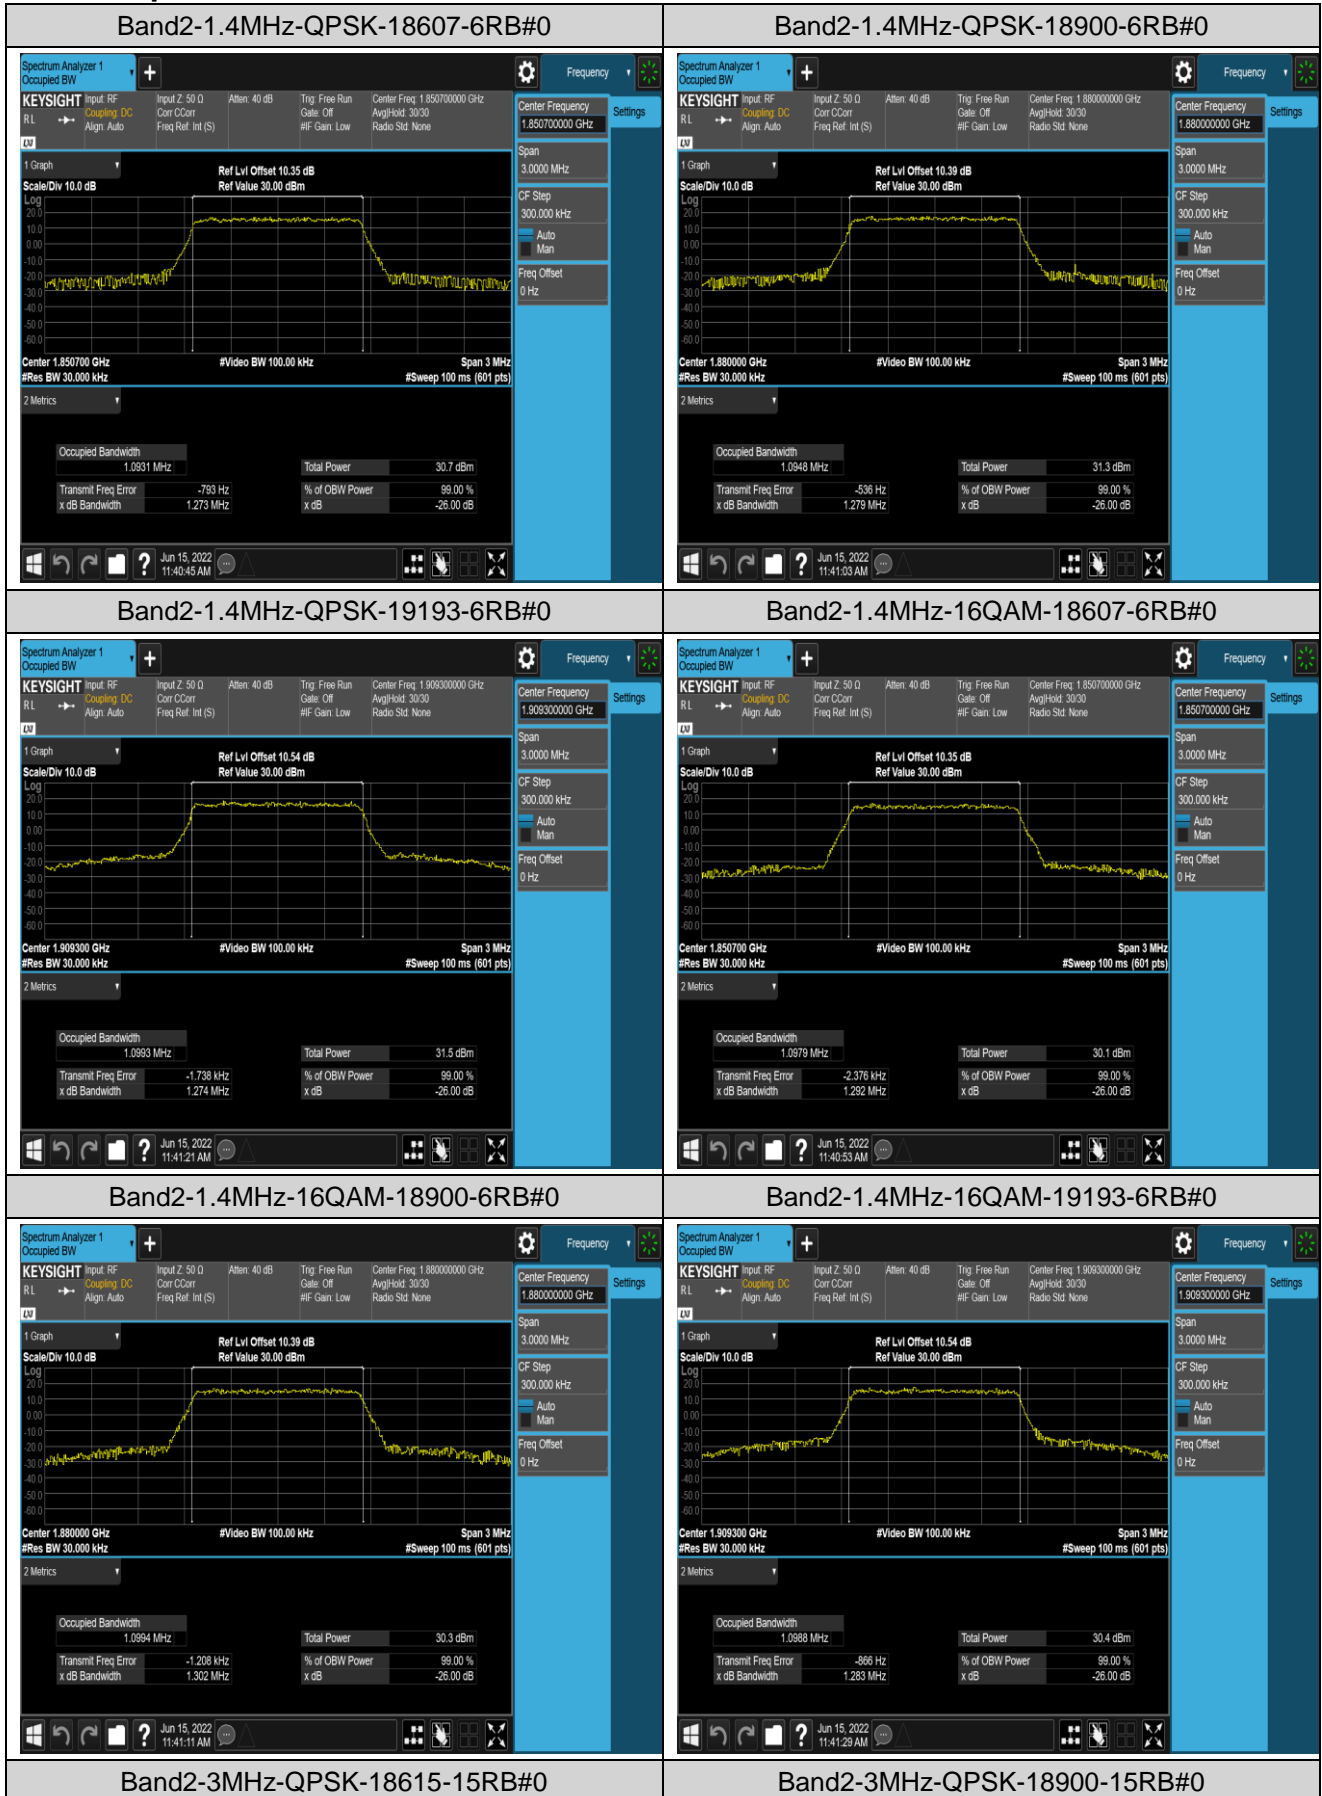

Test Graphs