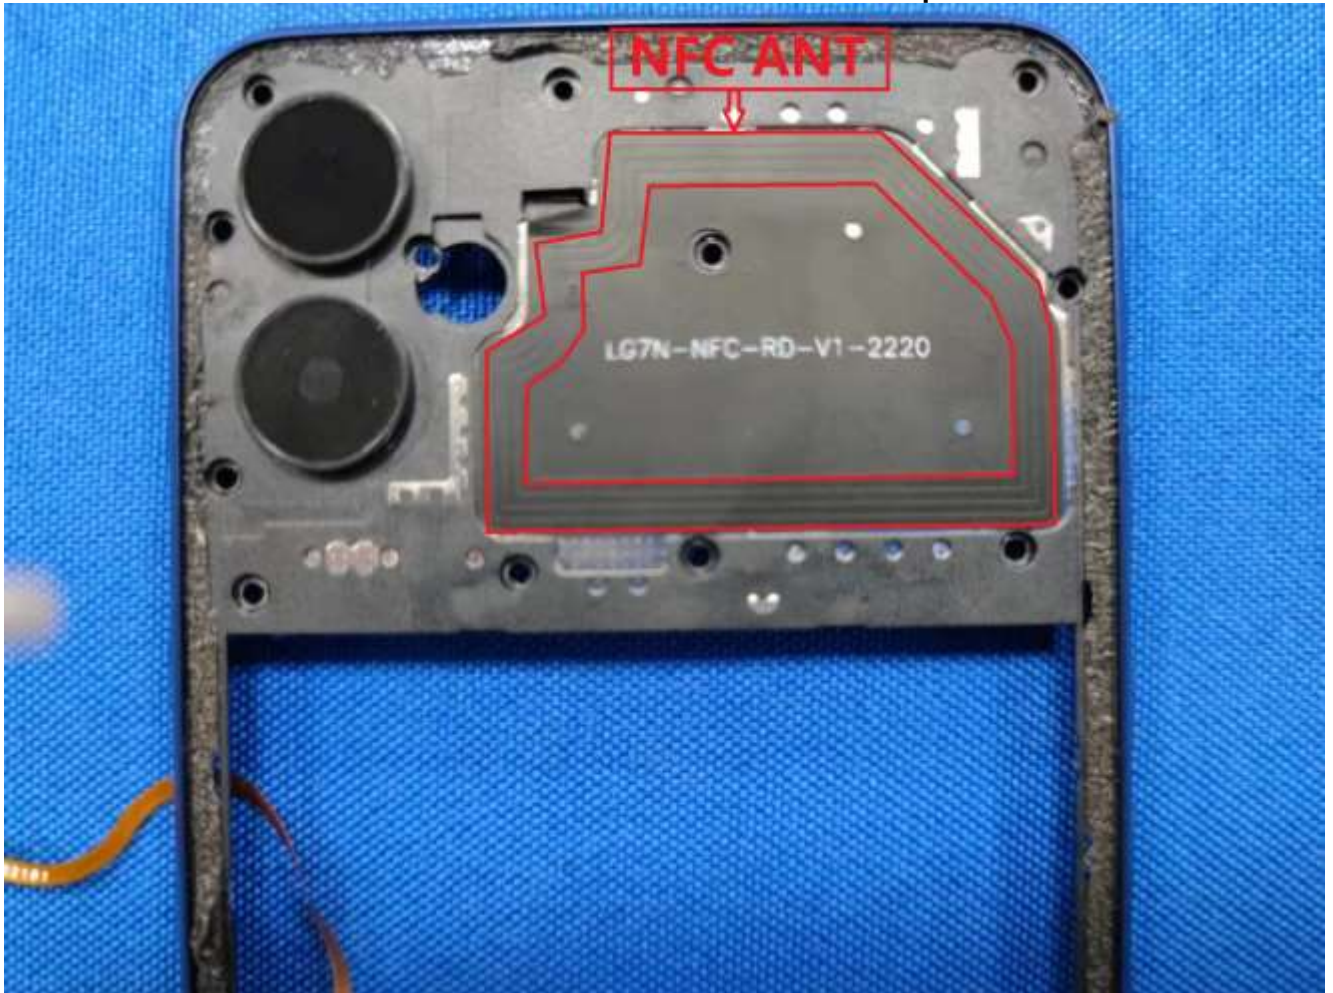

EUT Photos (Model: LG7n)

EUT Antenna Location

SAR Test Setup Photos

Head

Right Cheek

Right Tilted

Left Cheek

Left Tilted

Body

Front side (10mm)

Back side(10mm)

Left side(10mm)

Right side(10mm)

Top side(10mm)

Bottom side(10mm)