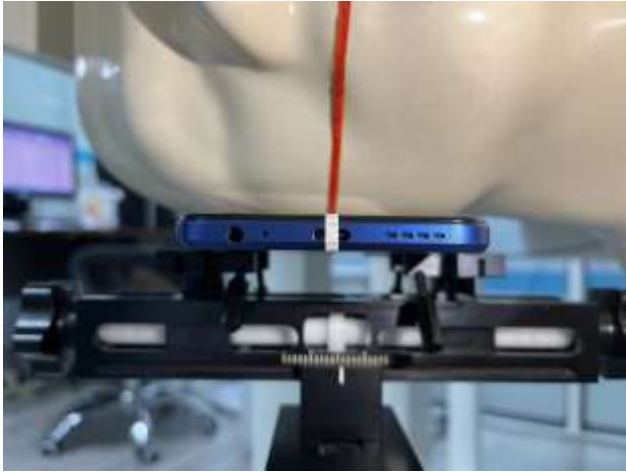

EUT Photos (Model: LG7n)

EUT Antenna Location

SAR Test Setup Photos

Head

Right Cheek

Right Tilted

Left Cheek

Left Tilted

Body

Front side (10mm)

Back side(10mm)

Left side(10mm)

Right side(10mm)

Top side(10mm)

Bottom side(10mm)