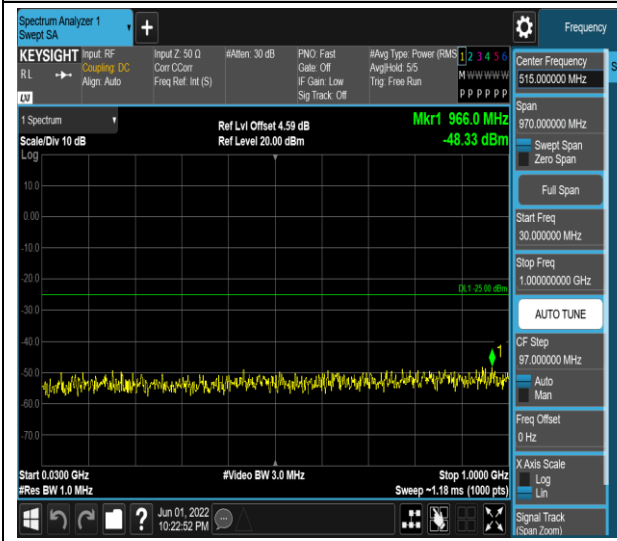

Band7-5MHz-16QAM-21425-1RB#0-Range1:30~1000MHz