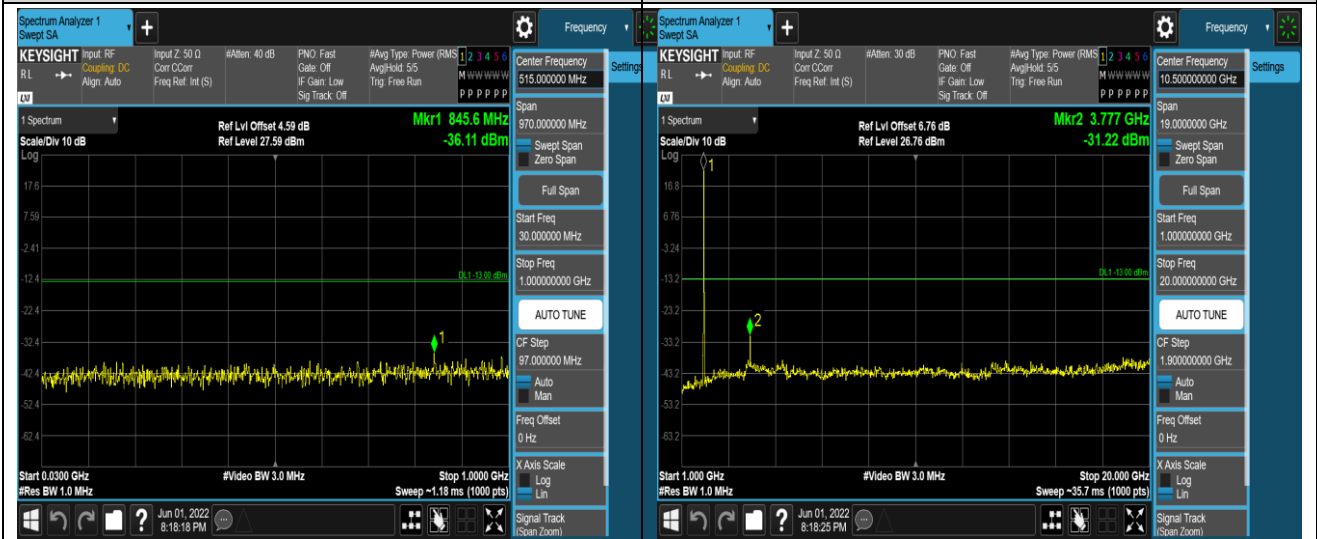

Remark: All bandwidth and all modulation had been tested, but only the worst case data displayed in this report.

Test Graphs

Band2-1.4MHz-16QAM-18607-1RB#0-Range1:30~1000MHz

Band2-1.4MHz-16QAM-18607-1RB#0-Range2:1000~20000MHz

Band2-1.4MHz-16QAM-18900-1RB#0-Range1:30~1000MHz

Band2-1.4MHz-16QAM-18900-1RB#0-Range2:1000~20000MHz

Band2-20MHz-QPSK-19100-1RB#0-Range1:30~1000MHz

Band2-20MHz-QPSK-19100-1RB#0-Range2:1000~20000MHz

Band2-20MHz-16QAM-18700-1RB#0-Range1:30~1000MHz

Band2-20MHz-16QAM-18700-1RB#0-Range2:1000~20000MHz