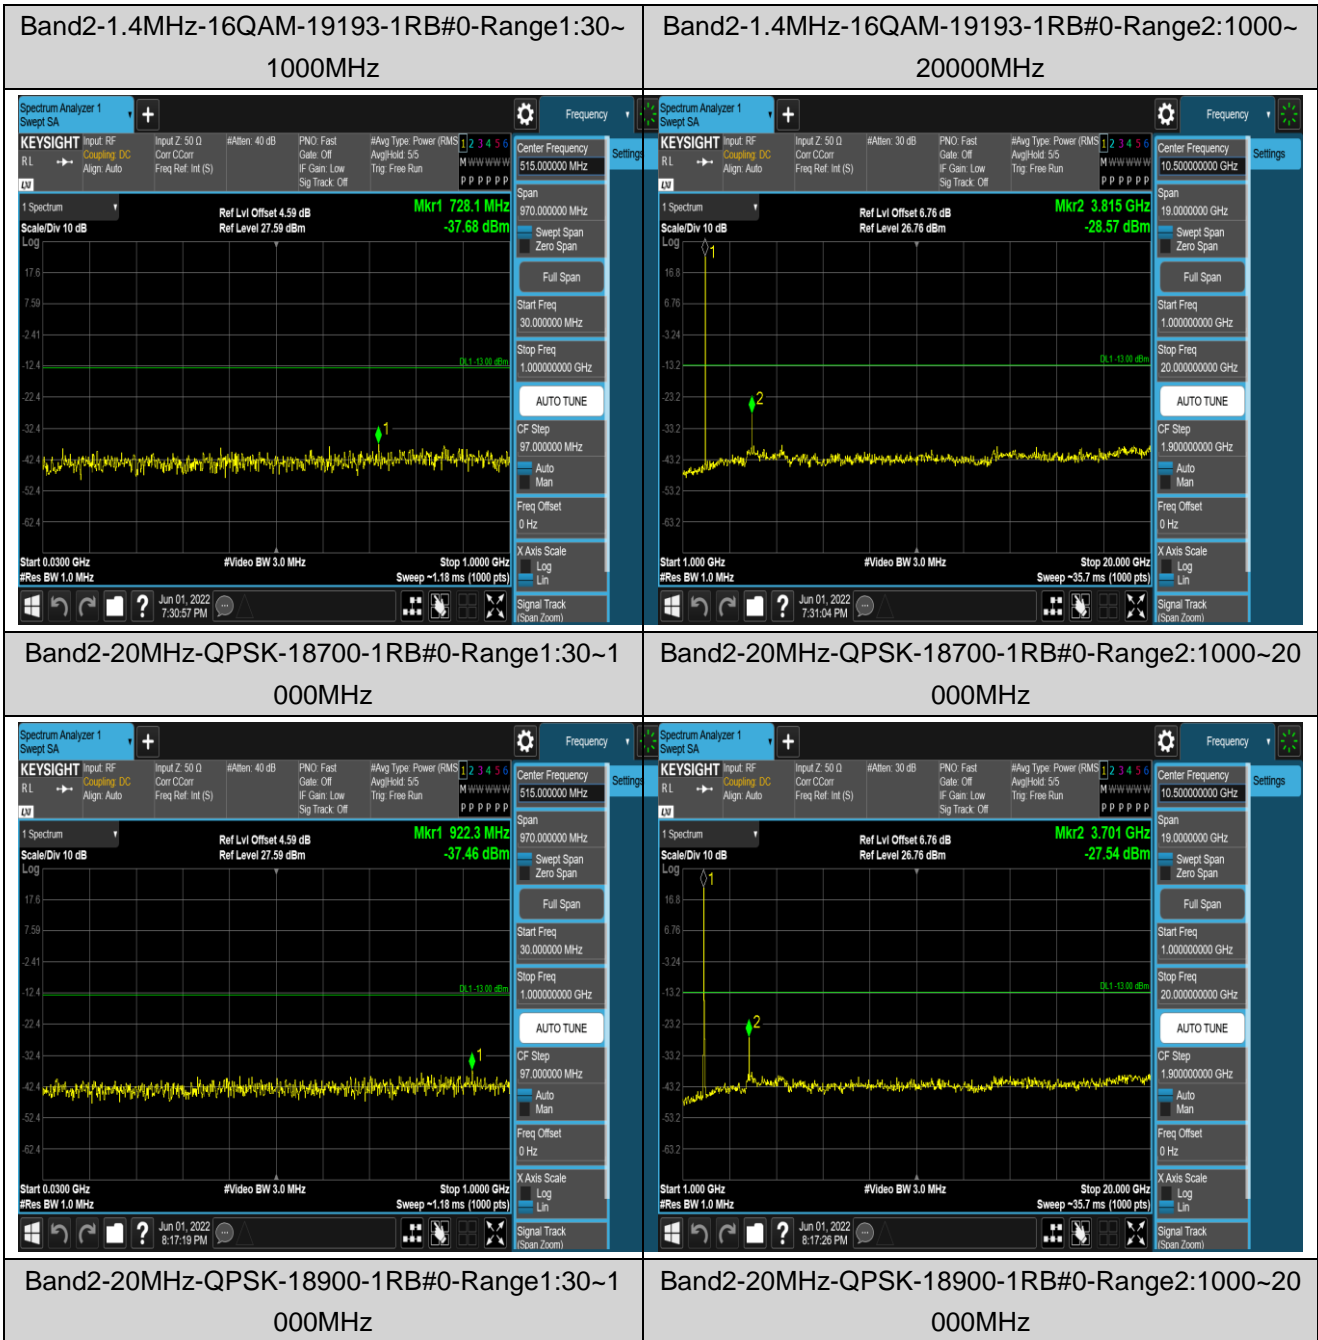

Remark: All bandwidth and all modulation had been tested, but only the worst case data displayed in this report.

Test Graphs

Band2-1.4MHz-16QAM-18607-1RB#0-Range1:30~1000MHz

Band2-1.4MHz-16QAM-18607-1RB#0-Range2:1000~20000MHz

Band2-1.4MHz-16QAM-18900-1RB#0-Range1:30~1000MHz

Band2-1.4MHz-16QAM-18900-1RB#0-Range2:1000~20000MHz

Band2-20MHz-QPSK-19100-1RB#0-Range1:30~1000MHz

Band2-20MHz-QPSK-19100-1RB#0-Range2:1000~20000MHz

Band2-20MHz-16QAM-18700-1RB#0-Range1:30~1000MHz