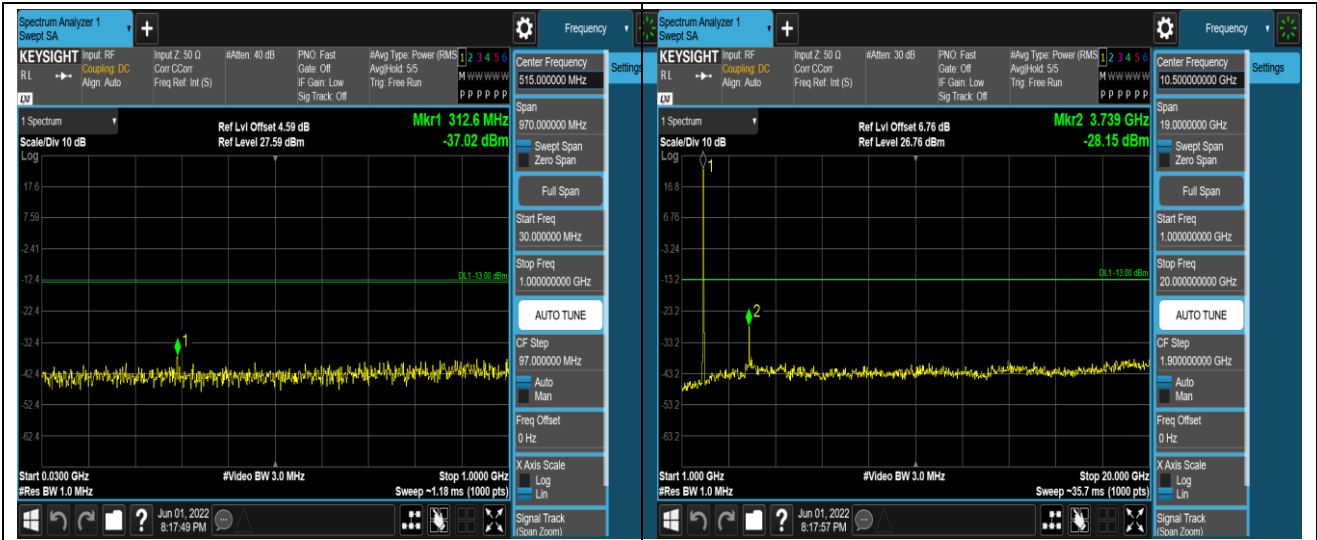

Remark: All bandwidth and all modulation had been tested, but only the worst case data displayed in this report.

Test Graphs

Band2-1.4MHz-16QAM-18607-1RB#0-Range1:30~1000MHz

Band2-1.4MHz-16QAM-18607-1RB#0-Range2:1000~20000MHz

Band2-1.4MHz-16QAM-18900-1RB#0-Range1:30~1000MHz

Band2-1.4MHz-16QAM-18900-1RB#0-Range2:1000~20000MHz

Band2-20MHz-QPSK-19100-1RB#0-Range1:30~1000MHz

Band2-20MHz-QPSK-19100-1RB#0-Range2:1000~20000MHz

Band2-20MHz-16QAM-18700-1RB#0-Range1:30~1000MHz