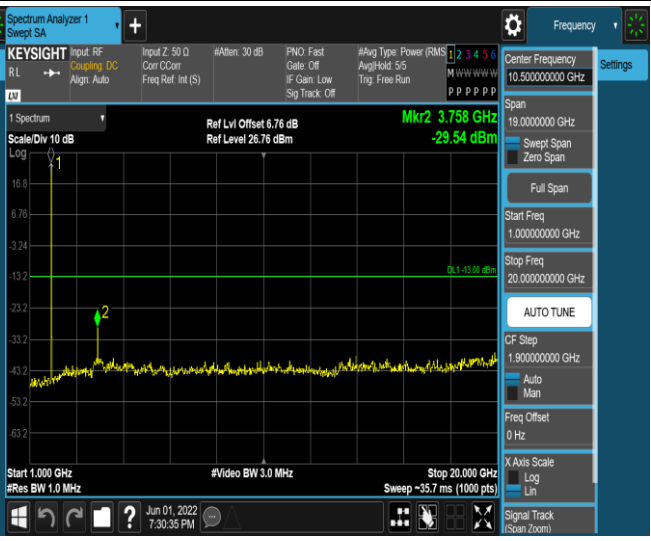

Band2-1.4MHz-16QAM-18900-1RB#0-Range2:1000~20000MHz