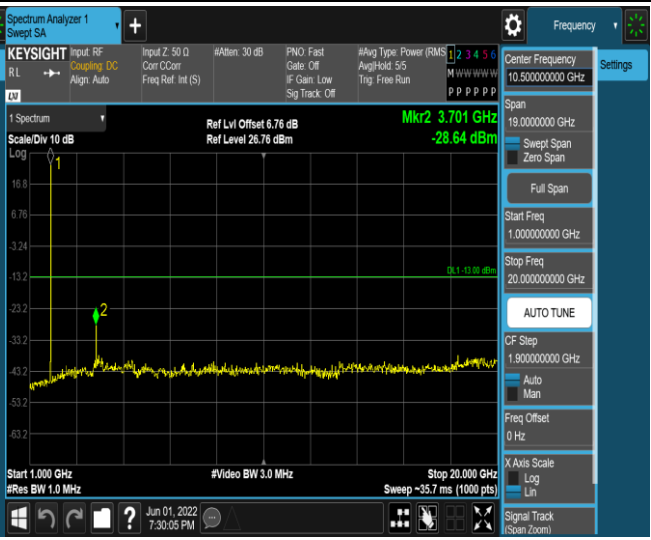

Remark: All bandwidth and all modulation had been tested, but only the worst case data displayed in this report.

Test Graphs

Band2-1.4MHz-16QAM-18607-1RB#0-Range1:30~1000MHz

Band2-1.4MHz-16QAM-18607-1RB#0-Range2:1000~20000MHz