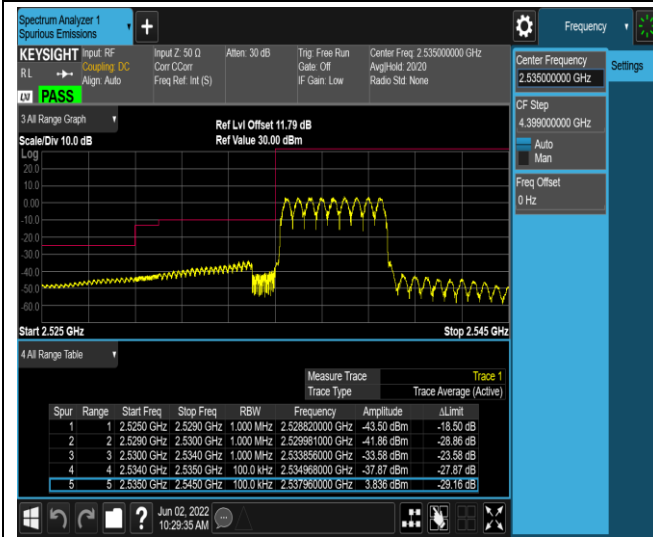

Band41-5MHz-QPSK-40065-25RB#0

Band41-5MHz-QPSK-41215-1RB#24