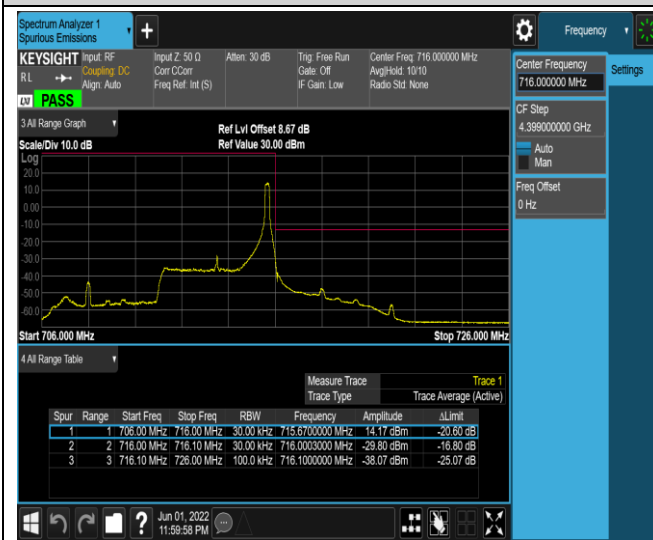

Band17-5MHz-QPSK-23755-1RB#0

Band17-5MHz-QPSK-23755-1RB#24

Band17-5MHz-16QAM-23755-25RB#0

Band17-5MHz-16QAM-23825-1RB#0

Band17-5MHz-16QAM-23825-1RB#24

Band17-5MHz-16QAM-23825-25RB#0

Band17-10MHz-QPSK-23780-1RB#0