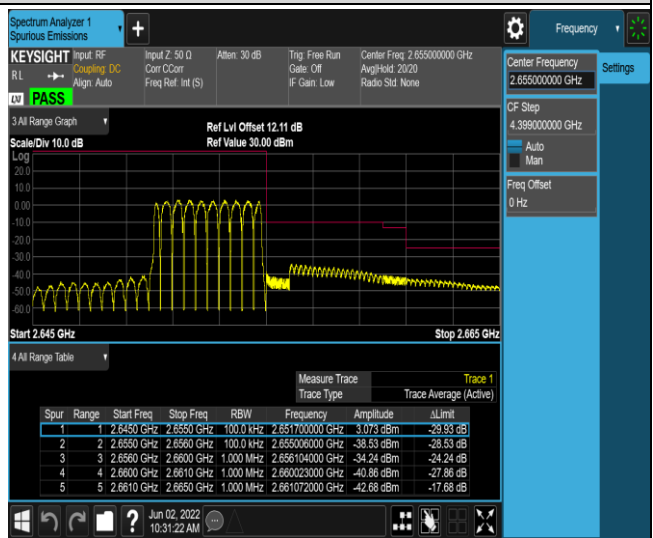

Band41-5MHz-QPSK-41215-25RB#0

Band41-5MHz-16QAM-40065-1RB#24