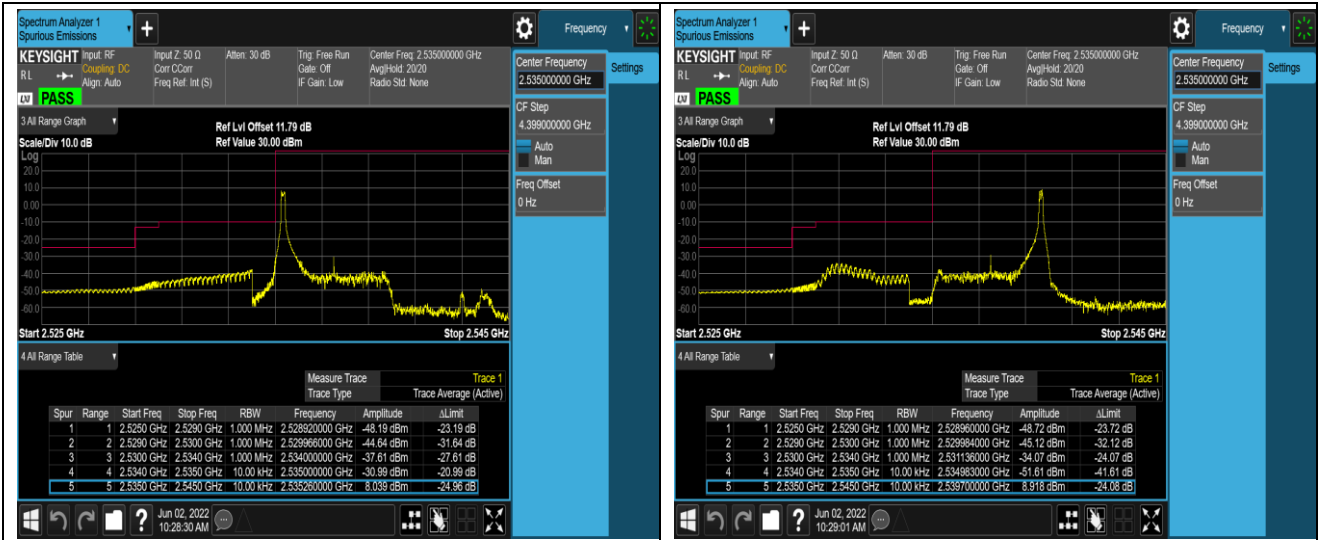

Band17-10MHz-QPSK-23780-1RB#49

Band17-10MHz-QPSK-23780-50RB#0

Band17-10MHz-QPSK-23800-1RB#0

Band17-10MHz-QPSK-23800-1RB#49

Band17-10MHz-QPSK-23800-50RB#0

Band17-10MHz-16QAM-23780-1RB#0

Band17-10MHz-16QAM-23780-1RB#49