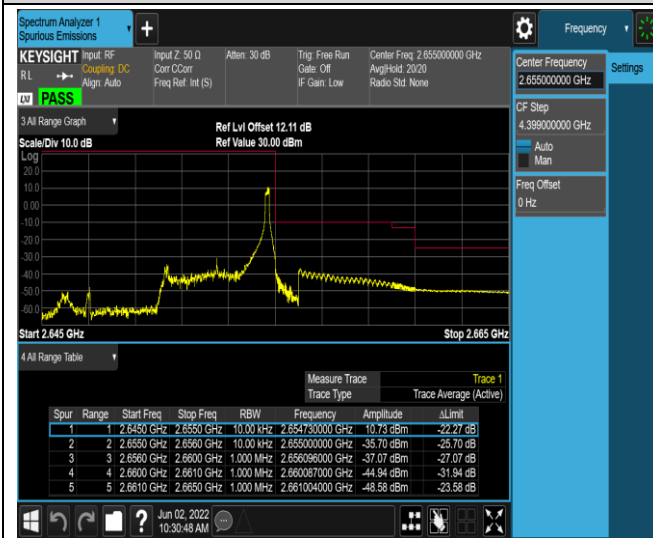

Band41-5MHz-QPSK-41215-1RB#24

Band41-5MHz-16QAM-40065-1RB#0