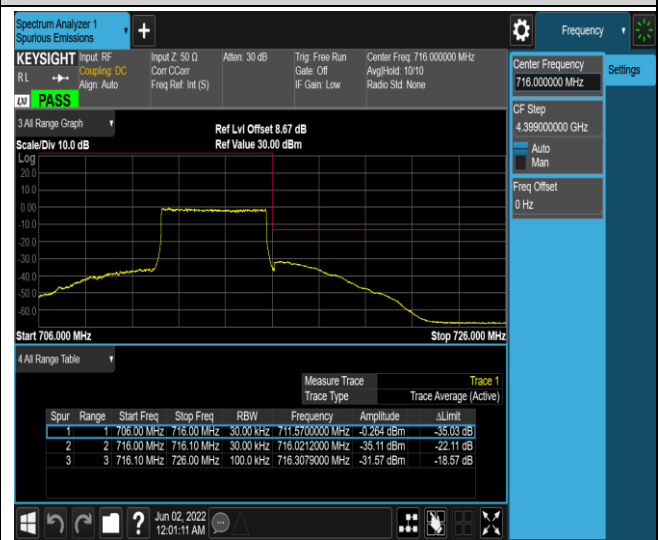

Band17-5MHz-QPSK-23755-1RB#0

Band17-5MHz-QPSK-23755-1RB#24

Band17-5MHz-16QAM-23755-25RB#0

Band17-5MHz-16QAM-23825-1RB#0

Band17-5MHz-16QAM-23825-1RB#24

Band17-5MHz-16QAM-23825-25RB#0

Band17-10MHz-QPSK-23780-1RB#0