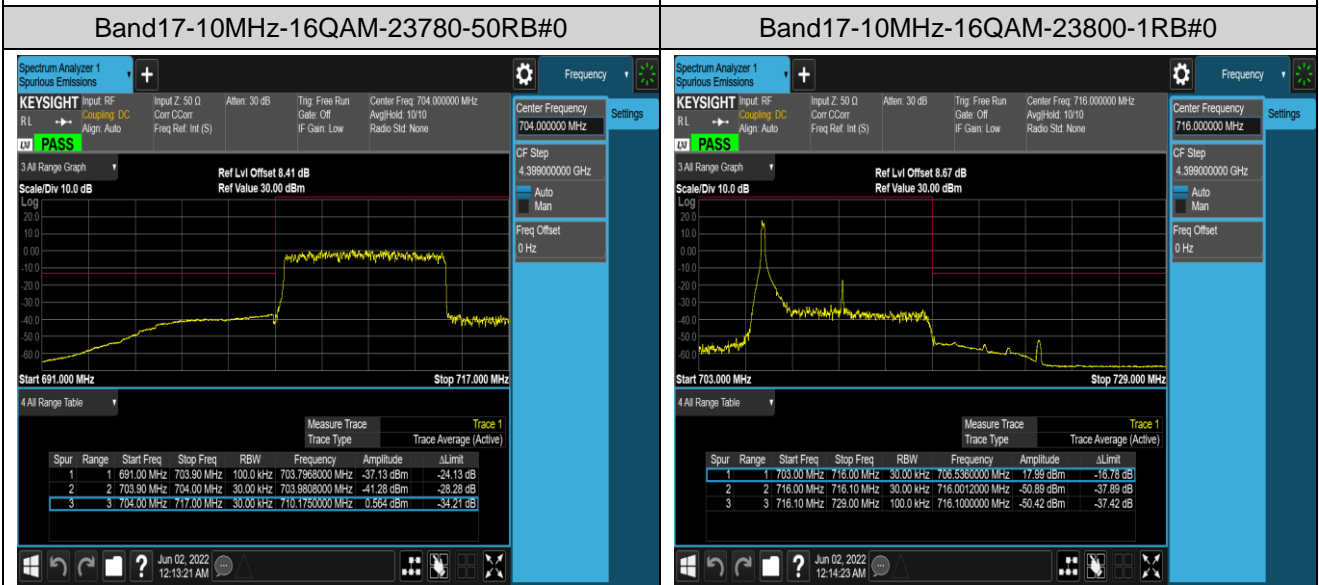

Band17-10MHz-QPSK-23780-1RB#49

Band17-10MHz-QPSK-23780-50RB#0

Band17-10MHz-QPSK-23800-1RB#0

Band17-10MHz-QPSK-23800-1RB#49

Band17-10MHz-QPSK-23800-50RB#0

Band17-10MHz-16QAM-23780-1RB#0

Band17-10MHz-16QAM-23780-1RB#49