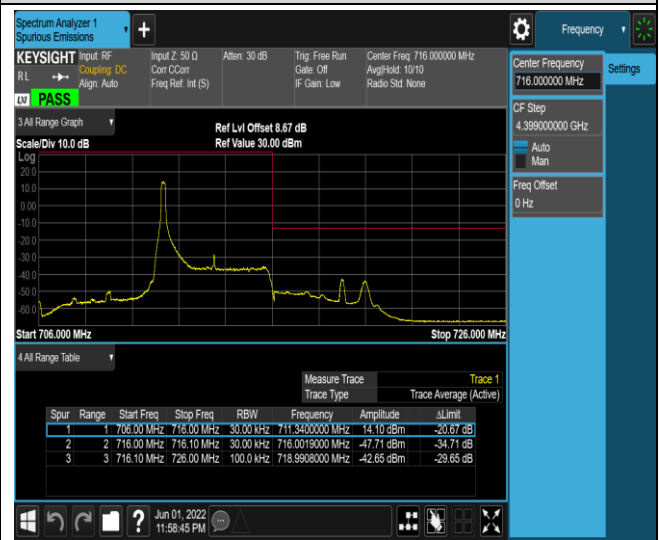

Band17-5MHz-QPSK-23755-1RB#0

Band17-5MHz-QPSK-23755-1RB#24

Band17-5MHz-16QAM-23755-25RB#0

Band17-5MHz-16QAM-23825-1RB#0

Band17-5MHz-16QAM-23825-1RB#24

Band17-5MHz-16QAM-23825-25RB#0

Band17-10MHz-QPSK-23780-1RB#0