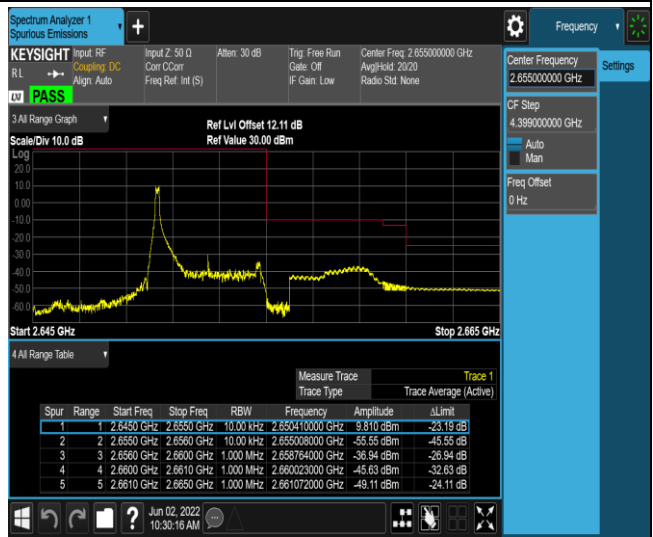

Band41-5MHz-QPSK-41215-1RB#0

Band41-5MHz-QPSK-41215-25RB#0