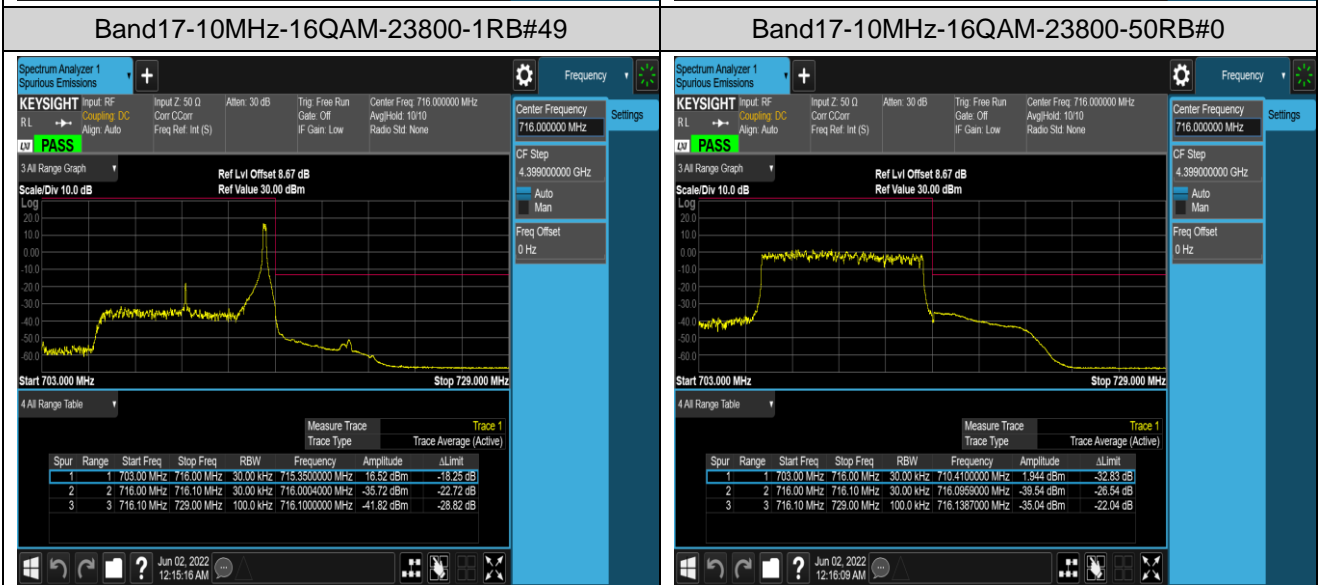

Band17-10MHz-QPSK-23780-1RB#49

Band17-10MHz-QPSK-23780-50RB#0

Band17-10MHz-QPSK-23800-1RB#0

Band17-10MHz-QPSK-23800-1RB#49

Band17-10MHz-QPSK-23800-50RB#0

Band17-10MHz-16QAM-23780-1RB#0

Band17-10MHz-16QAM-23780-1RB#49