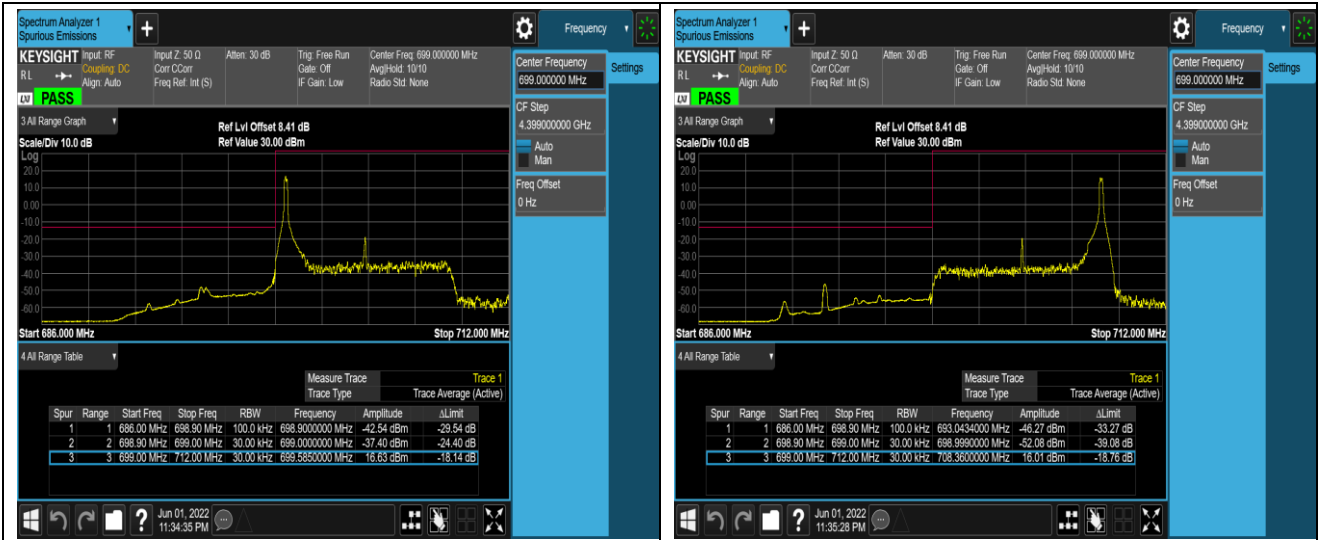

Band12-10MHz-16QAM-23060-1RB#0

Band12-10MHz-16QAM-23060-1RB#49

Band12-10MHz-16QAM-23060-50RB#0

Band12-10MHz-16QAM-23130-1RB#0