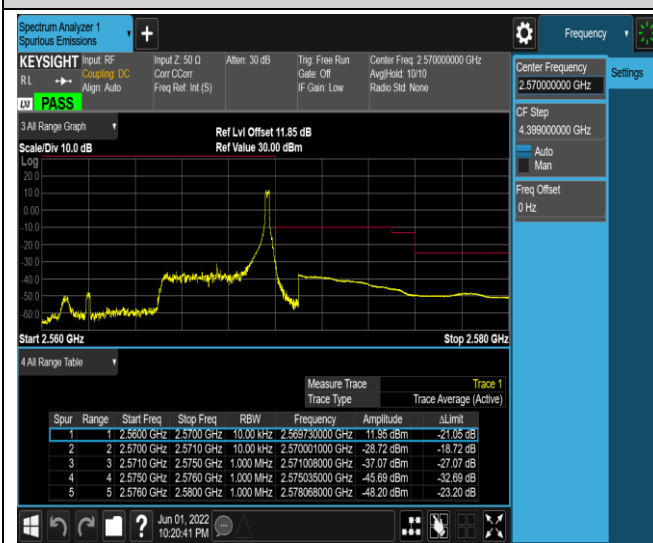

Band7-5MHz-QPSK-21425-1RB#24

Band7-5MHz-16QAM-20775-1RB#0