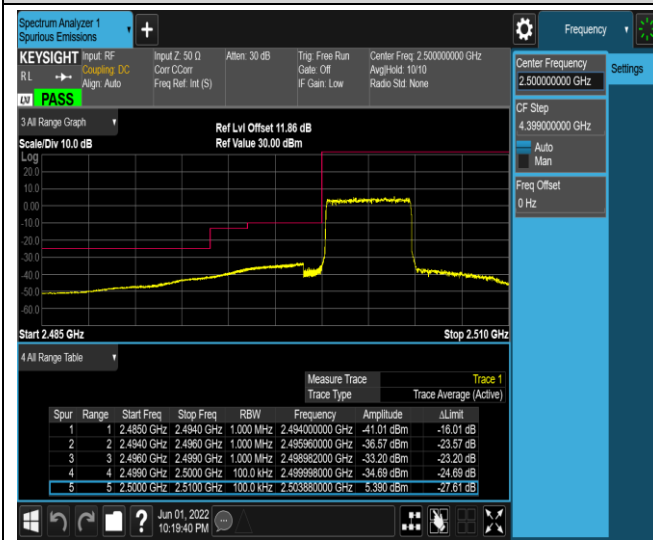

Band7-5MHz-QPSK-20775-25RB#0

Band7-5MHz-QPSK-21425-1RB#24