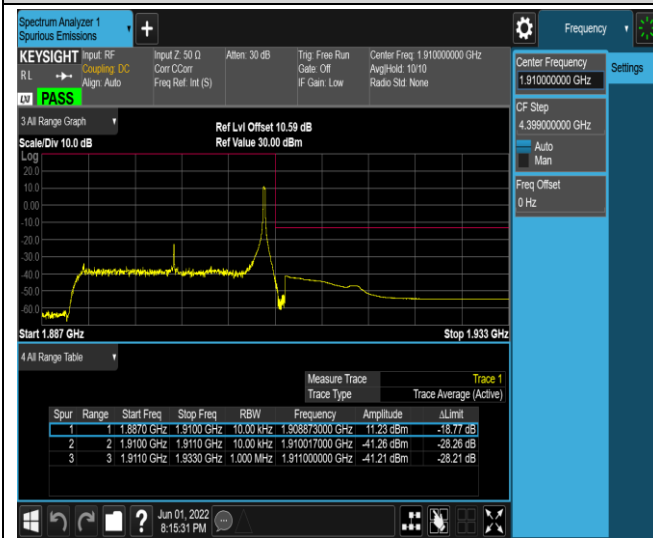

Band2-20MHz-QPSK-19100-1RB#99

Band2-20MHz-16QAM-18700-1RB#0