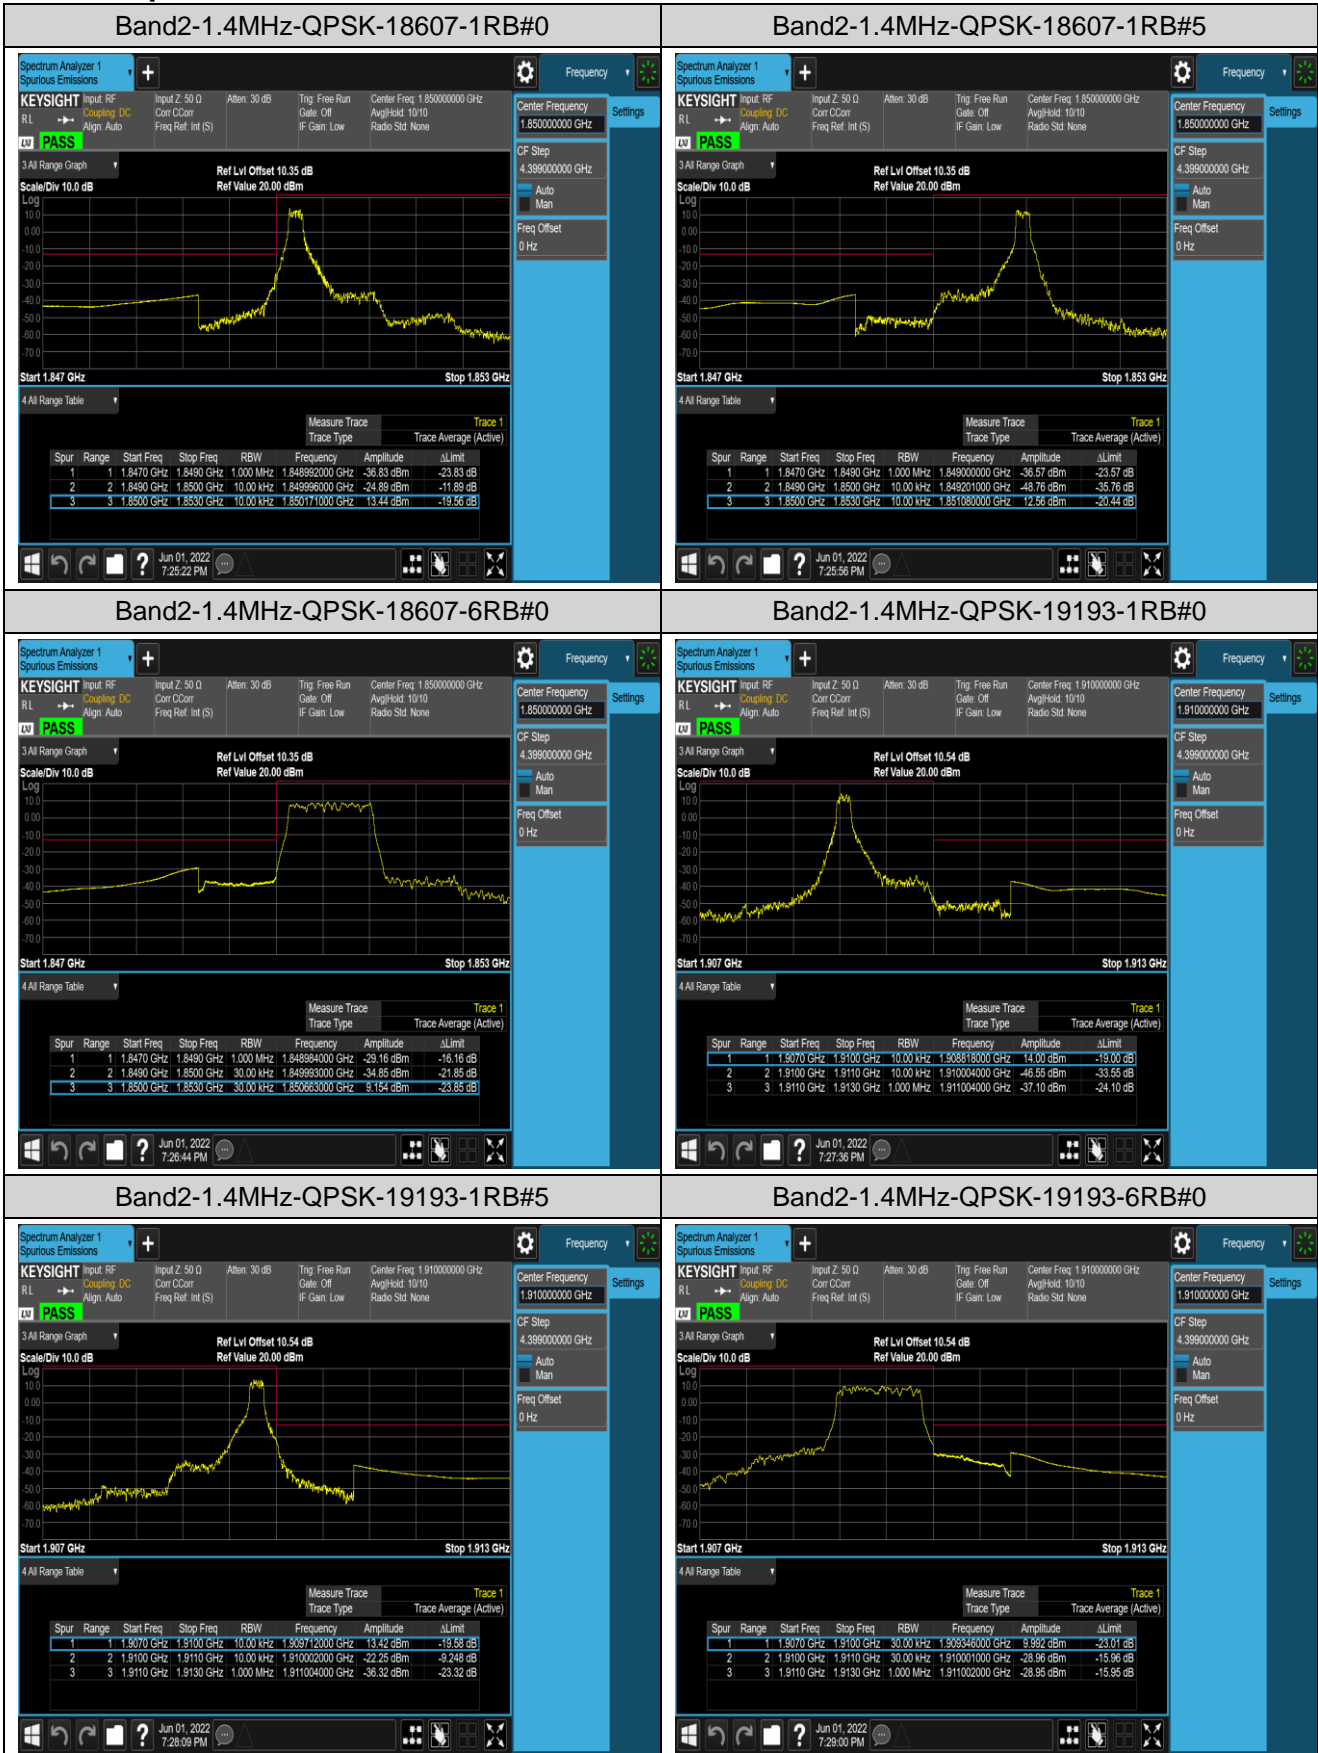

Test Graphs