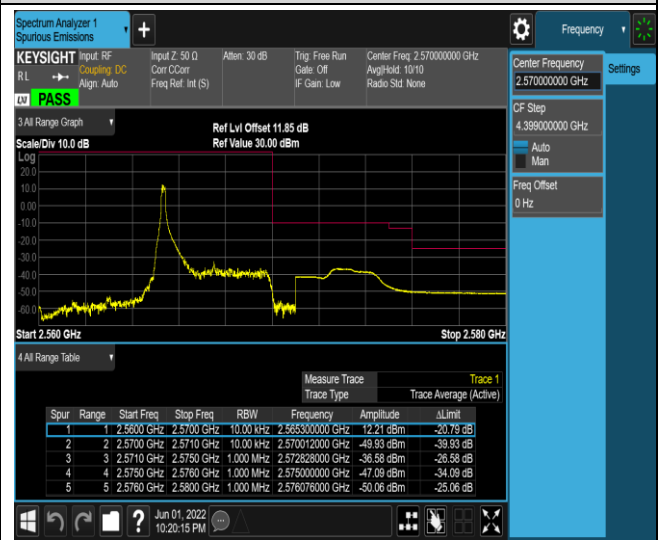

Band7-5MHz-QPSK-21425-1RB#0

Band7-5MHz-QPSK-21425-25RB#0