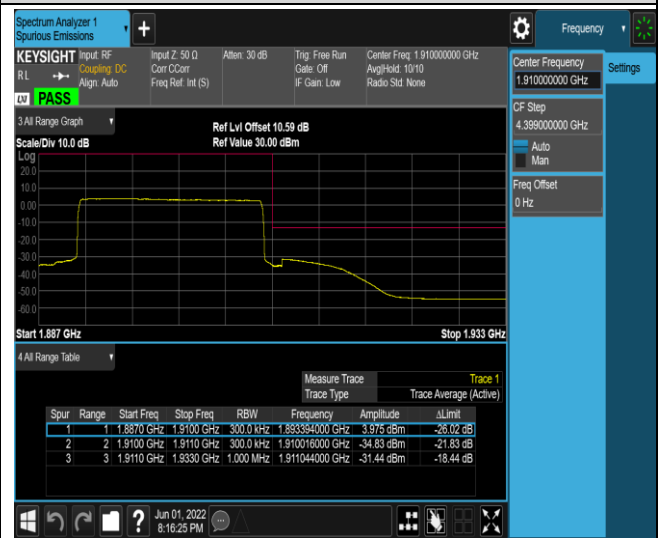

Band2-20MHz-QPSK-19100-100RB#0

Band2-20MHz-16QAM-18700-1RB#99