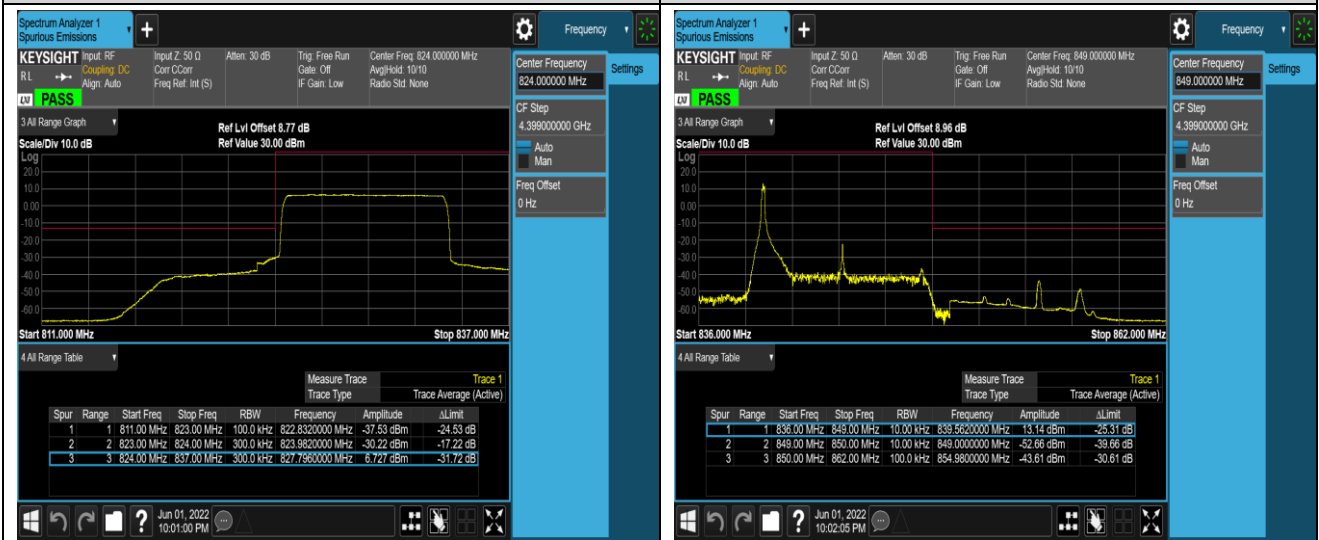

Band5-10MHz-QPSK-20450-50RB#0

Band5-10MHz-QPSK-20600-1RB#0

Band5-10MHz-QPSK-20600-1RB#49

Band5-10MHz-QPSK-20600-50RB#0