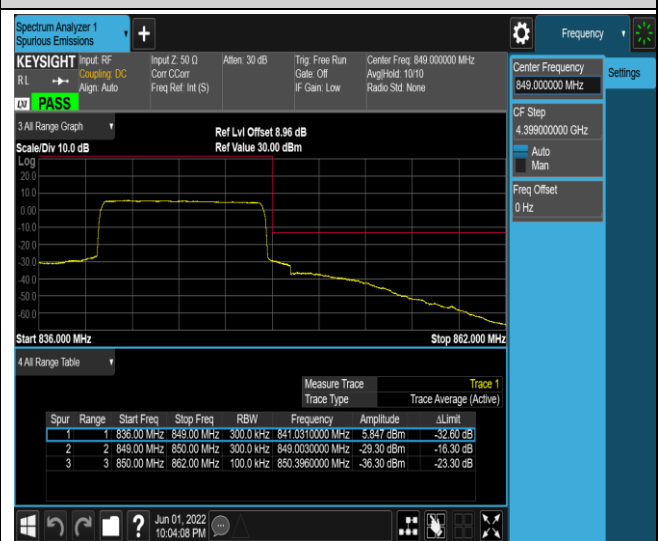

Band5-10MHz-16QAM-20450-50RB#0

Band5-10MHz-16QAM-20600-1RB#0

Band5-10MHz-16QAM-20600-1RB#49

Band5-10MHz-16QAM-20600-50RB#0

Band7-5MHz-QPSK-20775-1RB#0

Band7-5MHz-QPSK-20775-1RB#24

Band7-5MHz-QPSK-20775-25RB#0