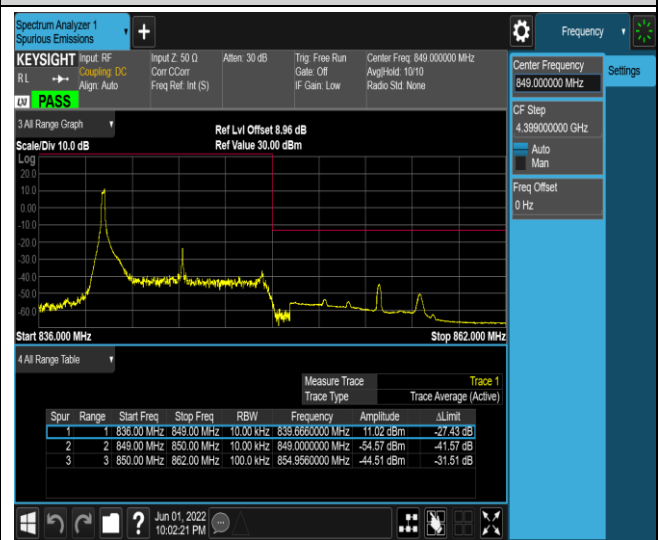

Band5-10MHz-16QAM-20600-1RB#0

Band5-10MHz-16QAM-20600-50RB#0