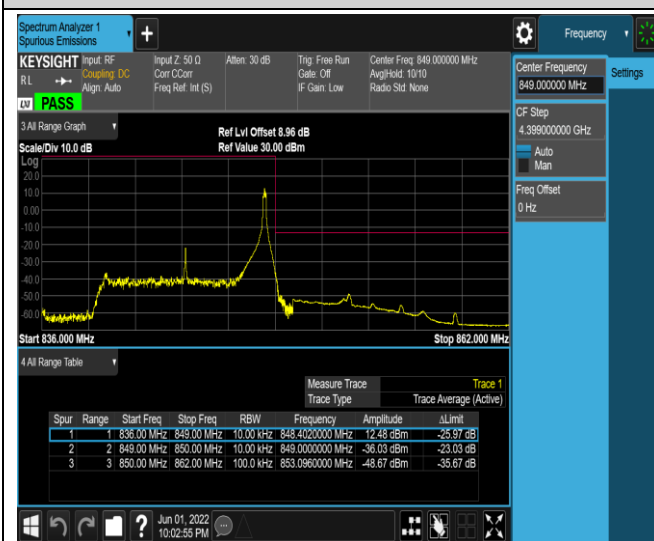

Band5-10MHz-16QAM-20450-50RB#0

Band5-10MHz-16QAM-20600-1RB#0

Band5-10MHz-16QAM-20600-1RB#49

Band5-10MHz-16QAM-20600-50RB#0

Band7-5MHz-QPSK-20775-1RB#0

Band7-5MHz-QPSK-20775-1RB#24

Band7-5MHz-QPSK-20775-25RB#0