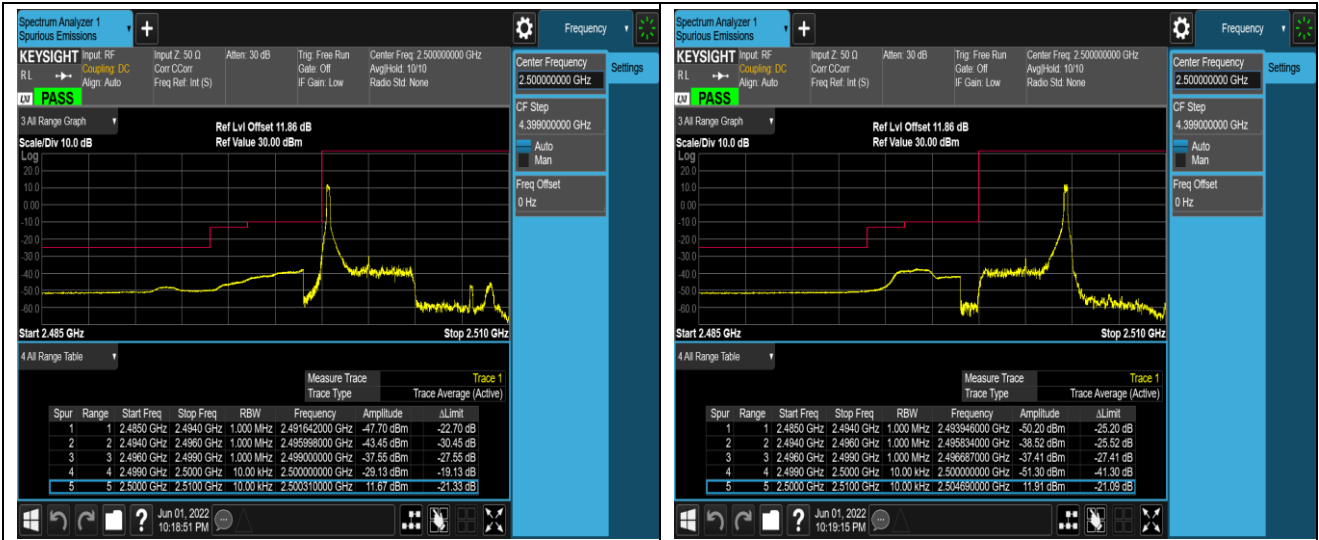

Band5-10MHz-16QAM-20450-50RB#0

Band5-10MHz-16QAM-20600-1RB#0

Band5-10MHz-16QAM-20600-1RB#49

Band5-10MHz-16QAM-20600-50RB#0

Band7-5MHz-QPSK-20775-1RB#0

Band7-5MHz-QPSK-20775-1RB#24

Band7-5MHz-QPSK-20775-25RB#0