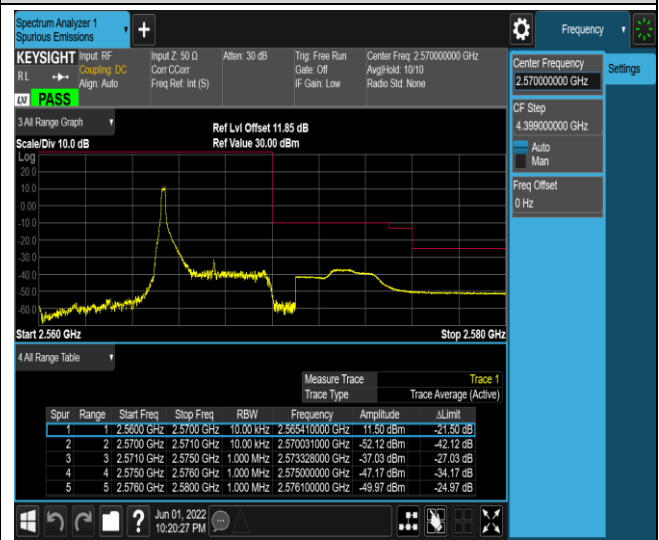

Band7-5MHz-QPSK-21425-1RB#0

Band7-5MHz-QPSK-21425-1RB#24

Band7-5MHz-QPSK-21425-25RB#0

Band7-5MHz-16QAM-20775-1RB#0

Band7-5MHz-16QAM-20775-1RB#24

Band7-5MHz-16QAM-20775-25RB#0

Band7-5MHz-16QAM-21425-1RB#0

Band7-5MHz-16QAM-21425-1RB#24