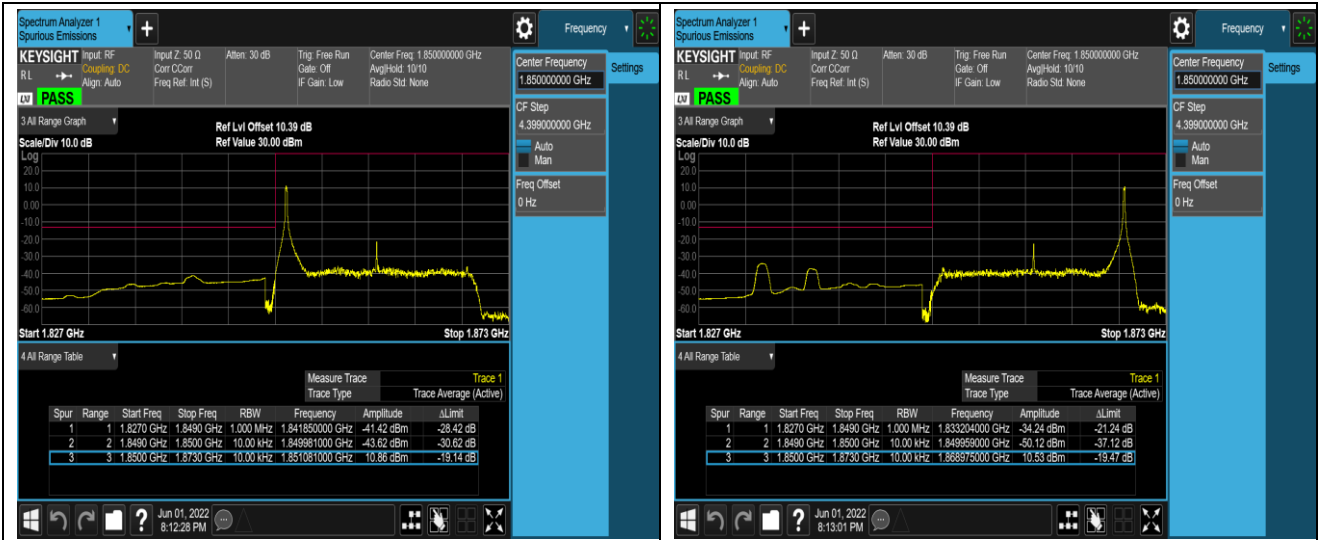

Band2-20MHz-QPSK-18700-100RB#0

Band2-20MHz-QPSK-19100-1RB#0