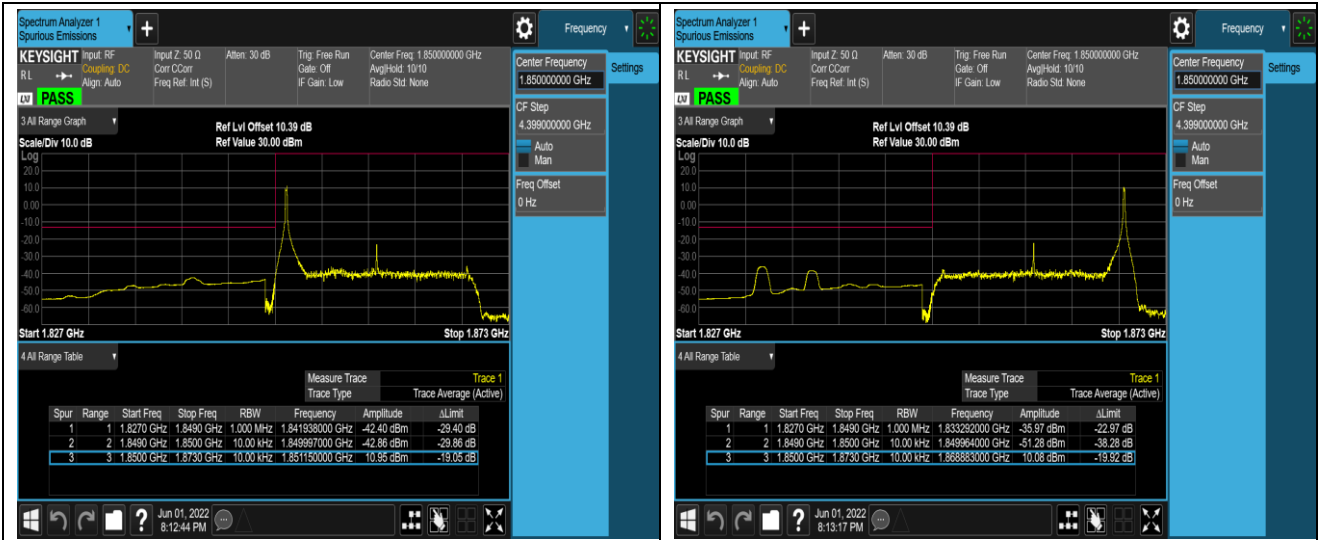

Band2-20MHz-16QAM-18700-1RB#0

Band2-20MHz-16QAM-18700-1RB#99