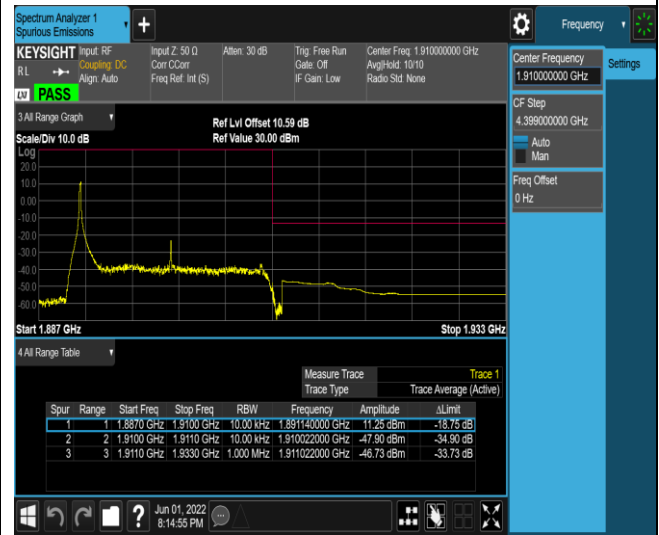

Remark: All bandwidth and all modulation had been tested, but only the worst case data displayed in this report.

Test Graphs

Band2-20MHz-QPSK-18700-100RB#0

Band2-20MHz-QPSK-19100-1RB#0

Band2-20MHz-QPSK-19100-1RB#99