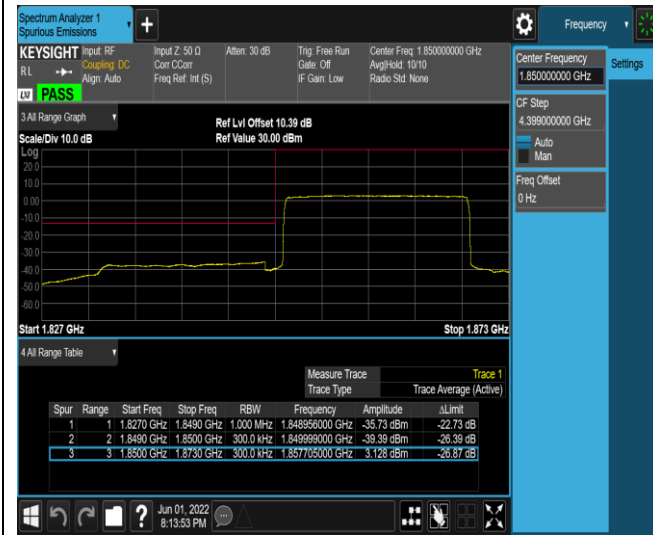

Remark: All bandwidth and all modulation had been tested, but only the worst case data displayed in this report.

Test Graphs

Band2-20MHz-QPSK-18700-100RB#0

Band2-20MHz-QPSK-19100-1RB#0

Band2-20MHz-QPSK-19100-1RB#99