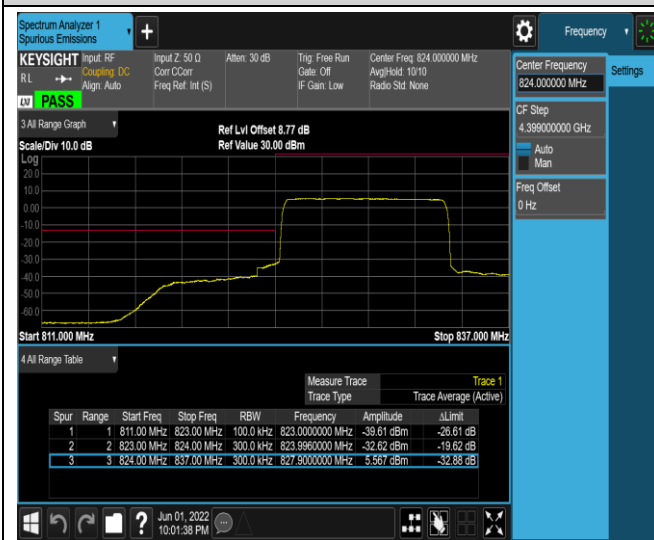

Band5-10MHz-16QAM-20450-50RB#0

Band5-10MHz-16QAM-20600-1RB#49