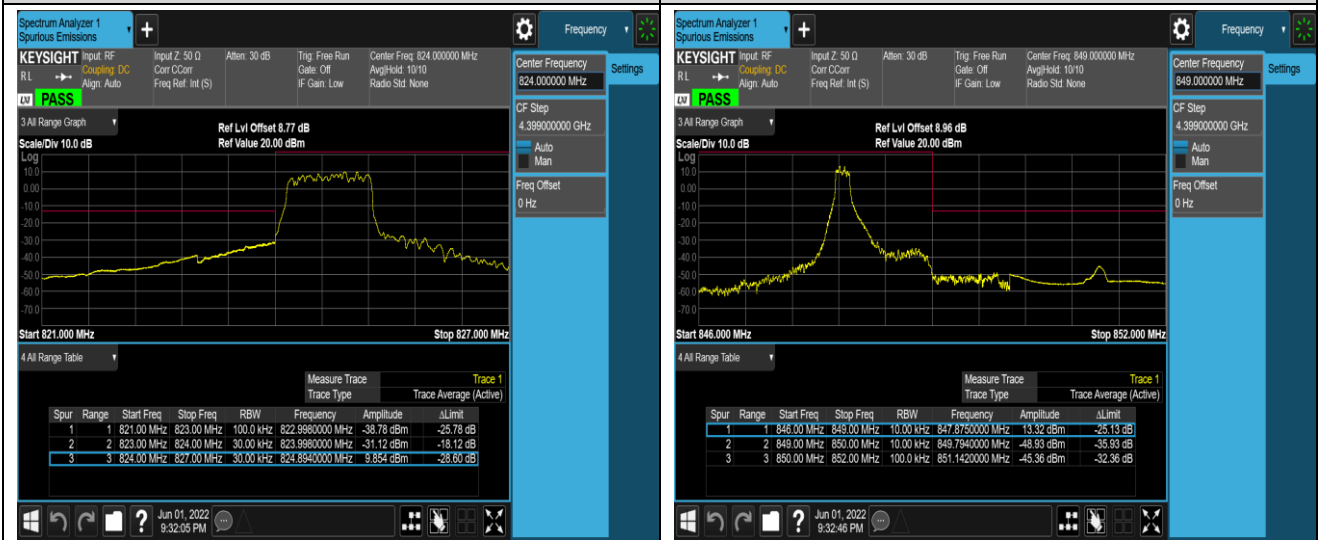

Band5-1.4MHz-16QAM-20407-6RB#0

Band5-1.4MHz-16QAM-20643-1RB#0

Band5-1.4MHz-16QAM-20643-1RB#5

Band5-1.4MHz-16QAM-20643-6RB#0