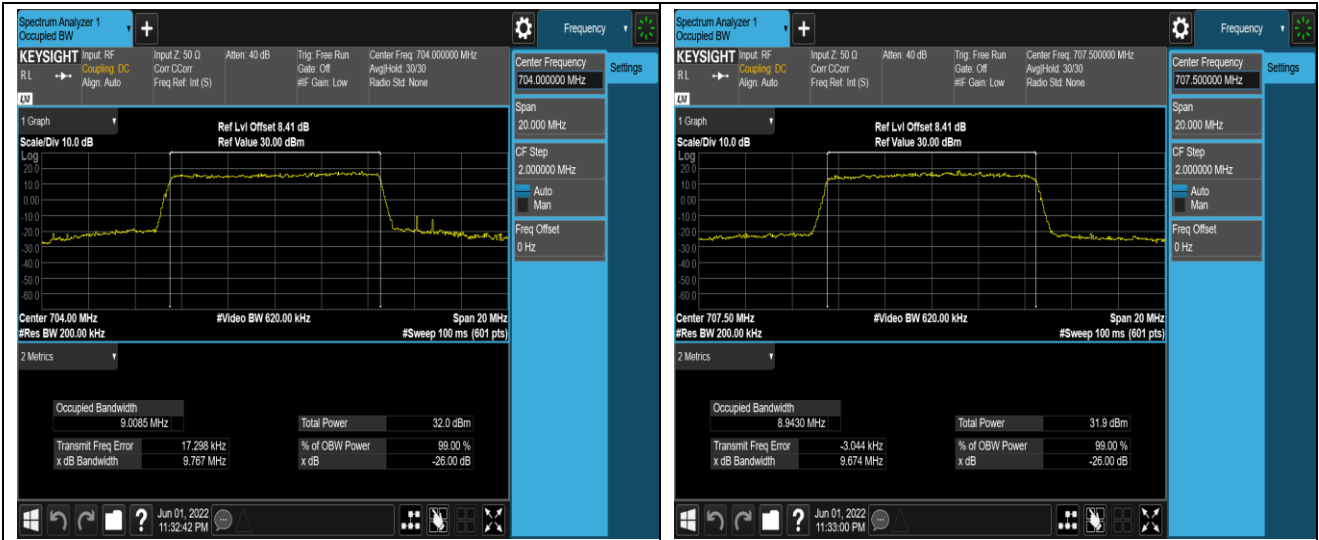

Band12-10MHz-QPSK-23060-50RB#0

Band12-10MHz-QPSK-23095-50RB#0

Band12-10MHz-QPSK-23130-50RB#0

Band12-10MHz-16QAM-23060-50RB#0