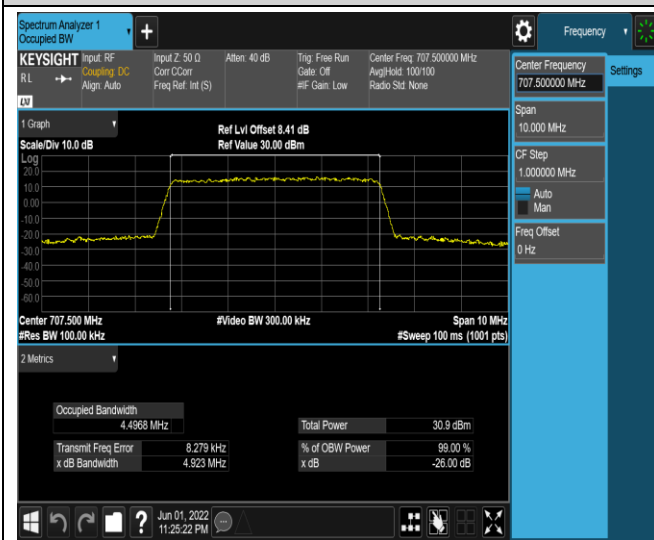

Band12-5MHz-QPSK-23035-25RB#0

Band12-5MHz-QPSK-23095-25RB#0

Band12-5MHz-QPSK-23155-25RB#0

Band12-5MHz-16QAM-23035-25RB#0

Band12-5MHz-16QAM-23095-25RB#0

Band12-5MHz-16QAM-23155-25RB#0

Band12-10MHz-QPSK-23060-50RB#0