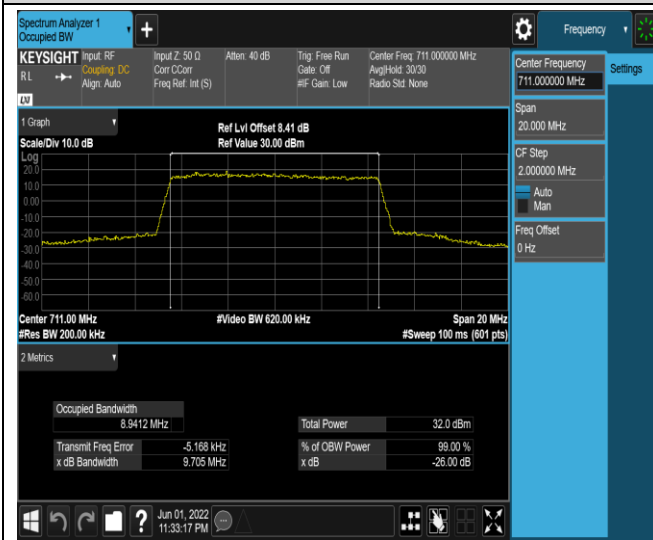

Band12-10MHz-QPSK-23130-50RB#0

Band12-10MHz-16QAM-23095-50RB#0