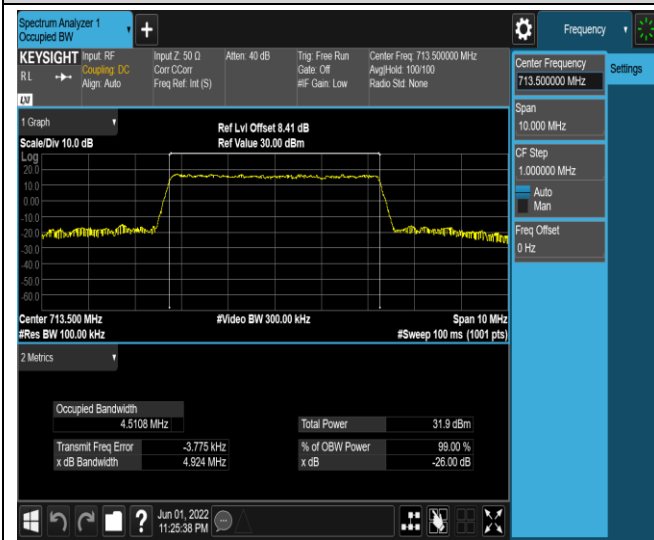

Band12-5MHz-QPSK-23035-25RB#0

Band12-5MHz-QPSK-23095-25RB#0

Band12-5MHz-QPSK-23155-25RB#0

Band12-5MHz-16QAM-23035-25RB#0

Band12-5MHz-16QAM-23095-25RB#0

Band12-5MHz-16QAM-23155-25RB#0

Band12-10MHz-QPSK-23060-50RB#0