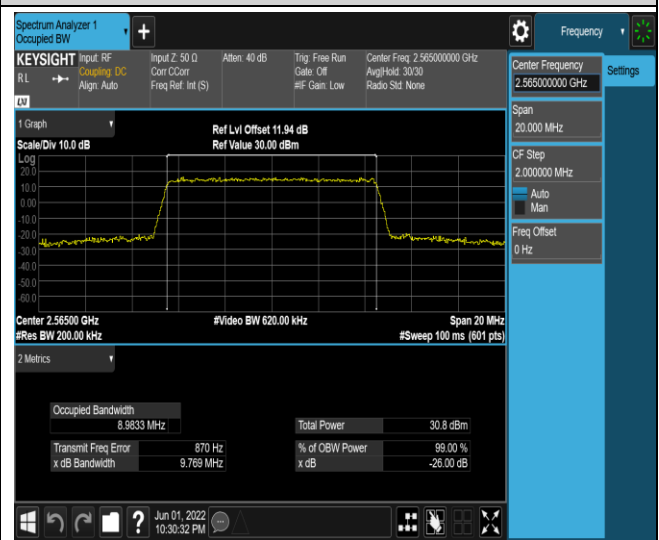

Band7-10MHz-16QAM-21400-50RB#0

Band7-15MHz-QPSK-21100-75RB#0