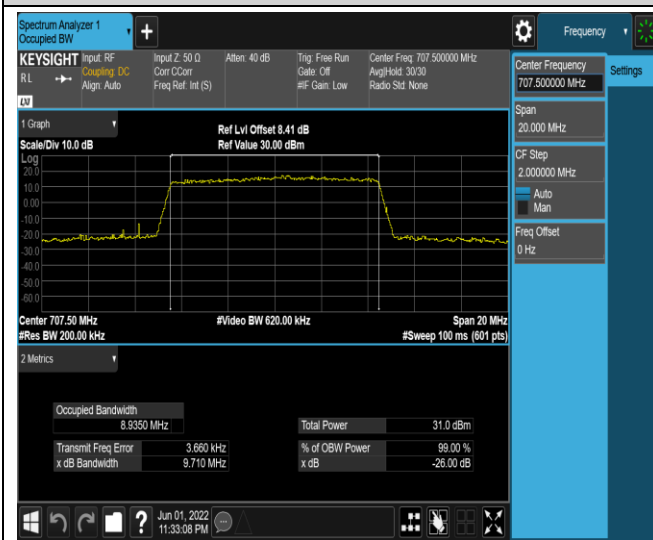

Band12-10MHz-QPSK-23095-50RB#0

Band12-10MHz-QPSK-23130-50RB#0

Band12-10MHz-16QAM-23060-50RB#0

Band12-10MHz-16QAM-23095-50RB#0

Band12-10MHz-16QAM-23130-50RB#0

Band17-5MHz-QPSK-23755-25RB#0

Band17-5MHz-QPSK-23790-25RB#0