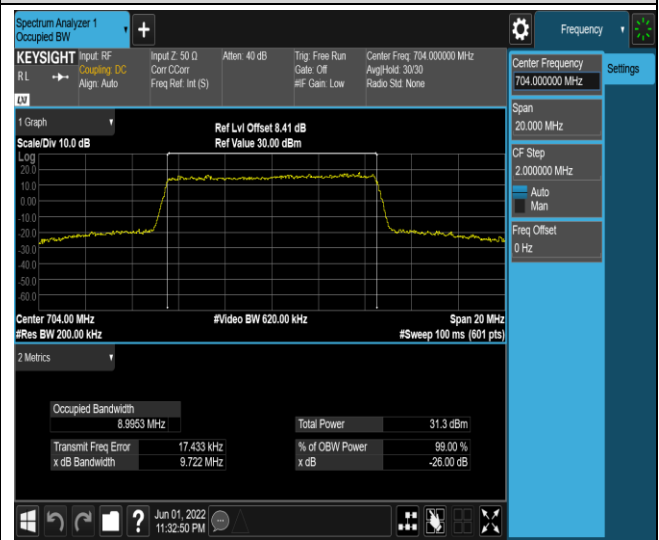

Band12-10MHz-16QAM-23060-50RB#0

Band12-10MHz-16QAM-23130-50RB#0