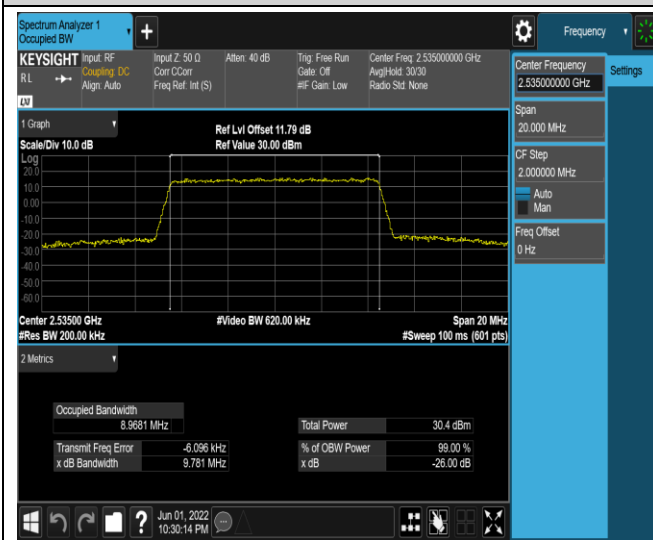

Band7-10MHz-16QAM-21100-50RB#0

Band7-15MHz-QPSK-20825-75RB#0