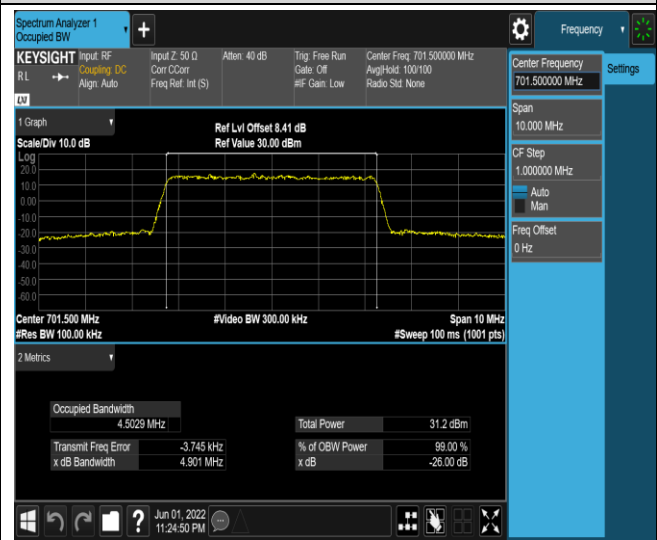

Band12-5MHz-QPSK-23035-25RB#0

Band12-5MHz-QPSK-23095-25RB#0

Band12-5MHz-QPSK-23155-25RB#0

Band12-5MHz-16QAM-23035-25RB#0

Band12-5MHz-16QAM-23095-25RB#0

Band12-5MHz-16QAM-23155-25RB#0

Band12-10MHz-QPSK-23060-50RB#0