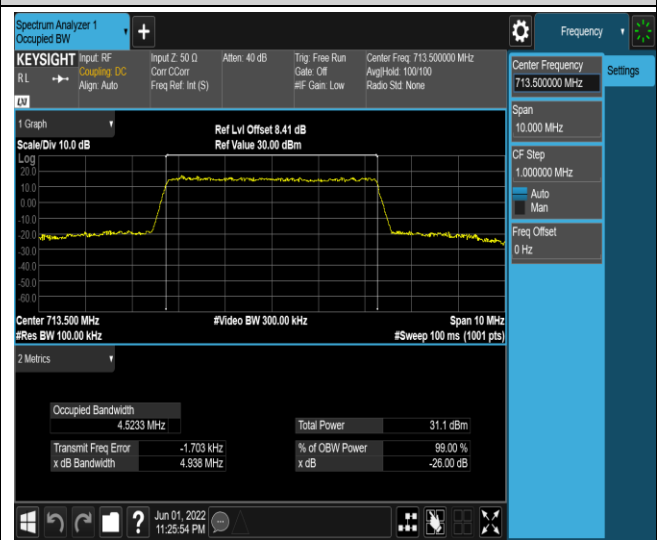

Band12-5MHz-QPSK-23035-25RB#0

Band12-5MHz-QPSK-23095-25RB#0

Band12-5MHz-QPSK-23155-25RB#0

Band12-5MHz-16QAM-23035-25RB#0

Band12-5MHz-16QAM-23095-25RB#0

Band12-5MHz-16QAM-23155-25RB#0

Band12-10MHz-QPSK-23060-50RB#0