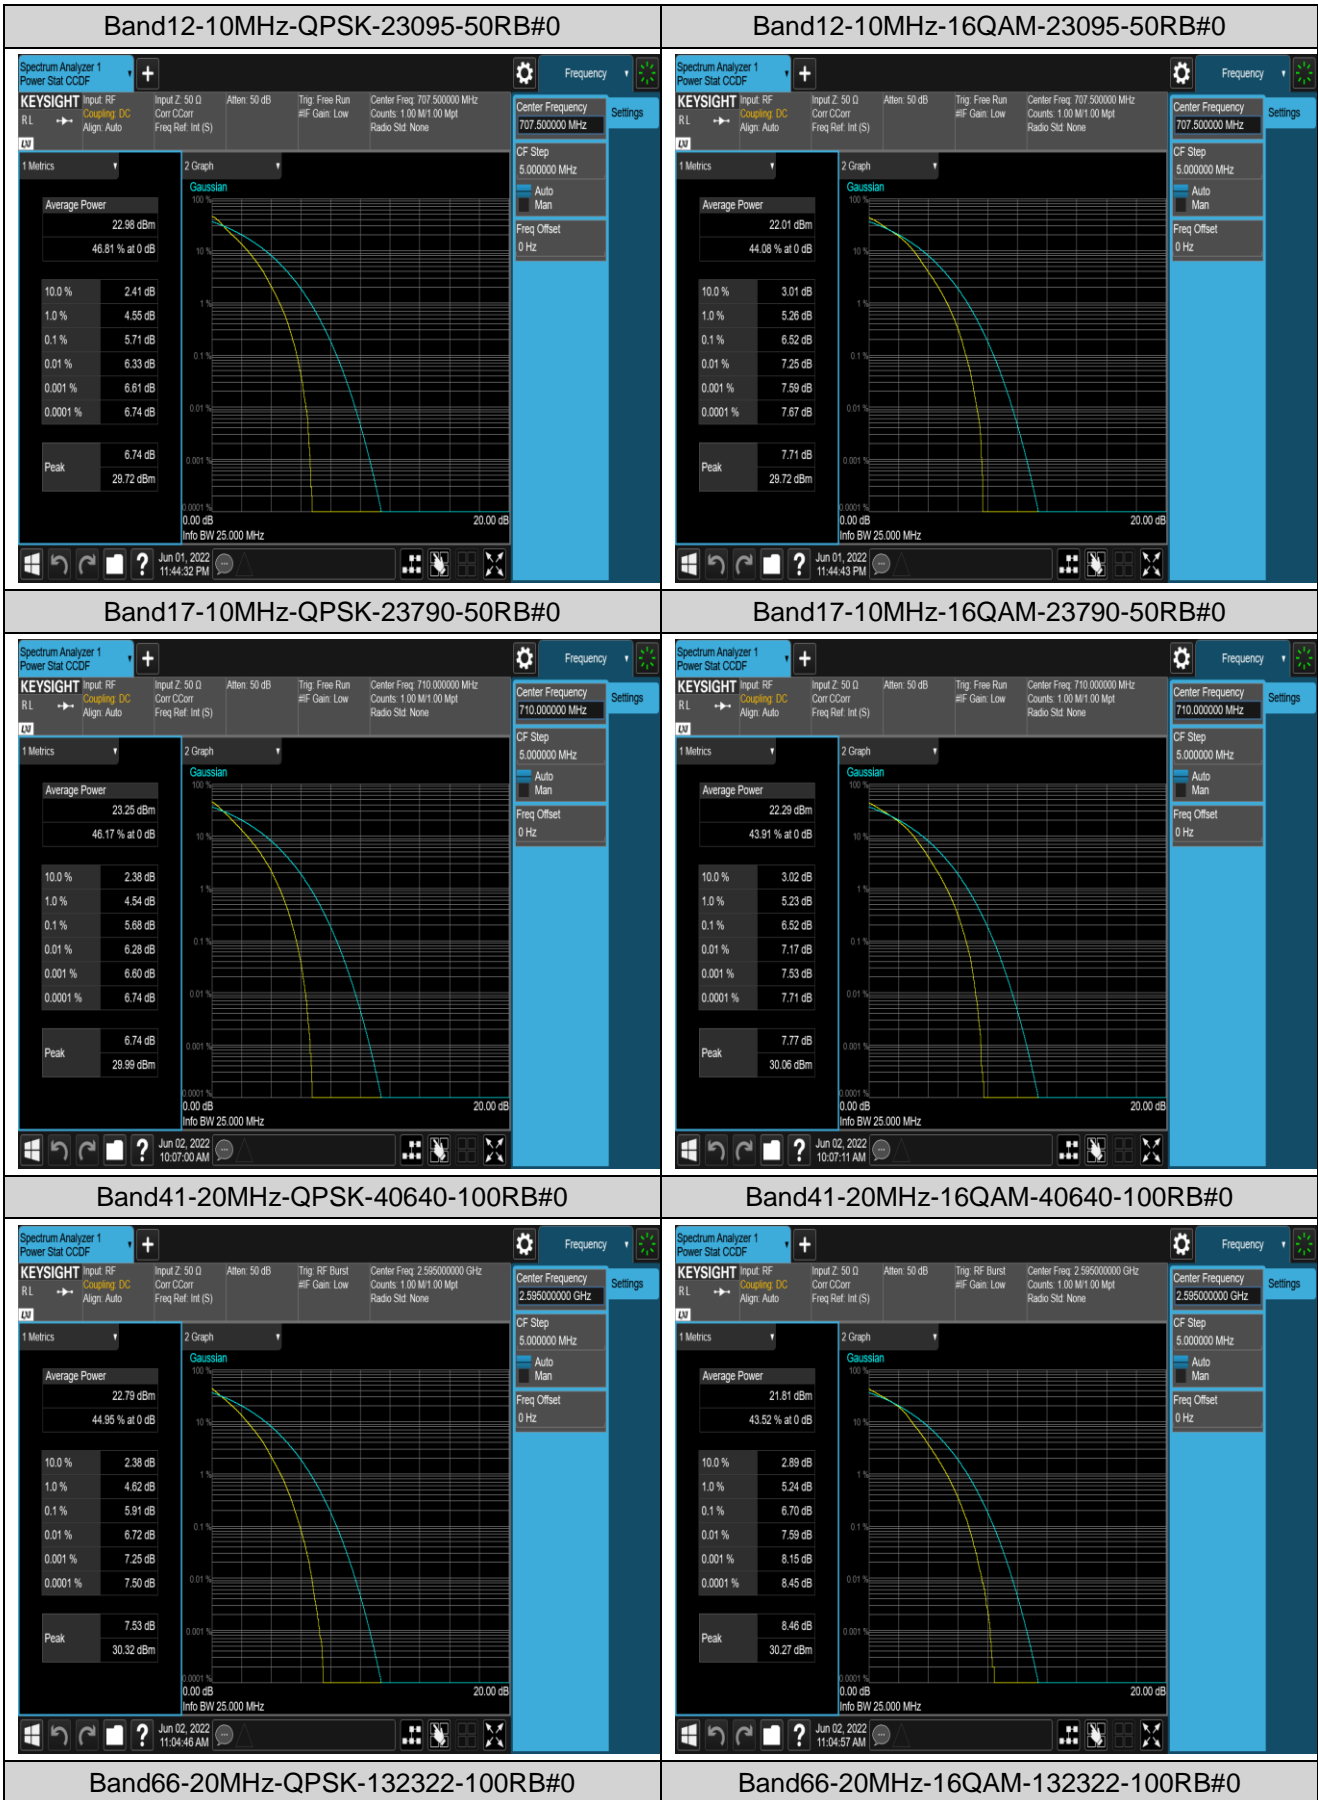

### Test Result

Band	Bandwidth	Modulation	Channel	RB Configuration	Result(dB)	Limit(dB)	Verdict
Band2	20MHz	QPSK	18900	100RB#0	5.23	13	PASS
Band2	20MHz	16QAM	18900	100RB#0	6.09	13	PASS
Band5	10MHz	QPSK	20525	50RB#0	4.71	13	PASS
Band5	10MHz	16QAM	20525	50RB#0	5.62	13	PASS
Band7	20MHz	QPSK	21100	100RB#0	5.34	13	PASS
Band7	20MHz	16QAM	21100	100RB#0	6.14	13	PASS
Band12	10MHz	QPSK	23095	50RB#0	5.71	13	PASS
Band12	10MHz	16QAM	23095	50RB#0	6.52	13	PASS
Band17	10MHz	QPSK	23790	50RB#0	5.68	13	PASS
Band17	10MHz	16QAM	23790	50RB#0	6.52	13	PASS
Band41	20MHz	QPSK	40640	100RB#0	5.91	13	PASS
Band41	20MHz	16QAM	40640	100RB#0	6.70	13	PASS
Band66	20MHz	QPSK	132322	100RB#0	5.36	13	PASS
Band66	20MHz	16QAM	132322	100RB#0	6.16	13	PASS

*Remark: All bandwidth and all modulation had been tested, but only the worst case data displayed in this report.*

Test Graphs

## Appendix C: 26dB Bandwidth and Occupied Bandwidth