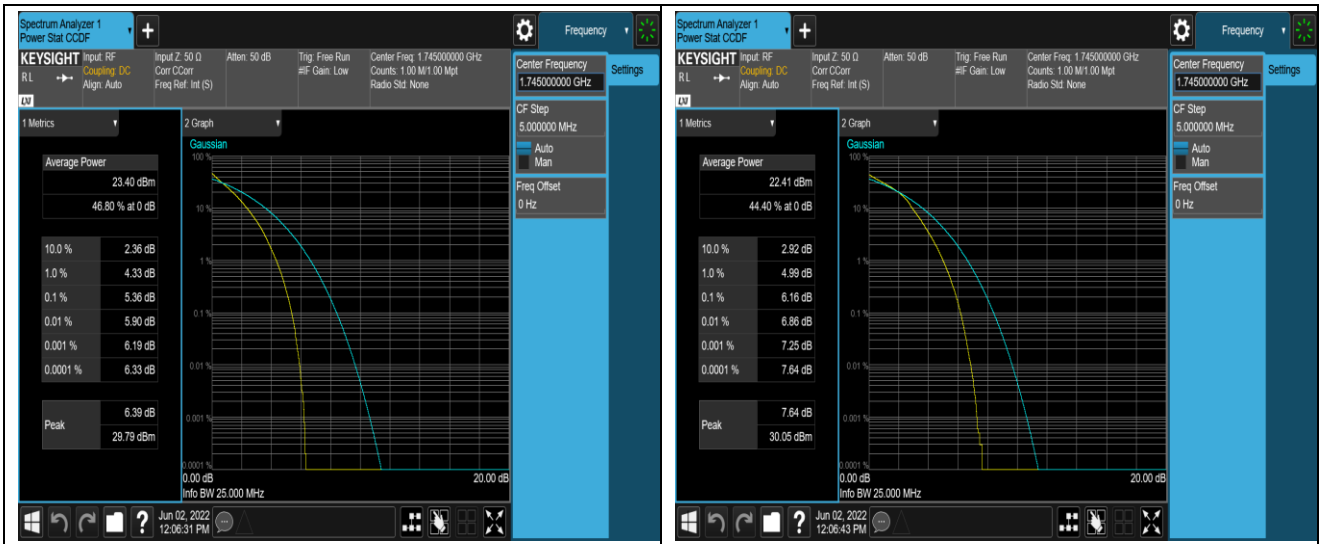

## Appendix B: Peak-to-Average Ratio(CCDF)

### Test Result

Band	Bandwidth	Modulation	Channel	RB Configuration	Result(dB)	Limit(dB)	Verdict
Band2	20MHz	QPSK	18900	100RB#0	5.23	13	PASS
Band2	20MHz	16QAM	18900	100RB#0	6.09	13	PASS
Band5	10MHz	QPSK	20525	50RB#0	4.71	13	PASS
Band5	10MHz	16QAM	20525	50RB#0	5.62	13	PASS
Band7	20MHz	QPSK	21100	100RB#0	5.34	13	PASS
Band7	20MHz	16QAM	21100	100RB#0	6.14	13	PASS
Band12	10MHz	QPSK	23095	50RB#0	5.71	13	PASS
Band12	10MHz	16QAM	23095	50RB#0	6.52	13	PASS
Band17	10MHz	QPSK	23790	50RB#0	5.68	13	PASS
Band17	10MHz	16QAM	23790	50RB#0	6.52	13	PASS
Band41	20MHz	QPSK	40640	100RB#0	5.91	13	PASS
Band41	20MHz	16QAM	40640	100RB#0	6.70	13	PASS
Band66	20MHz	QPSK	132322	100RB#0	5.36	13	PASS
Band66	20MHz	16QAM	132322	100RB#0	6.16	13	PASS

*Remark: All bandwidth and all modulation had been tested, but only the worst case data displayed in this report.*

Test Graphs

## Appendix C: 26dB Bandwidth and Occupied Bandwidth