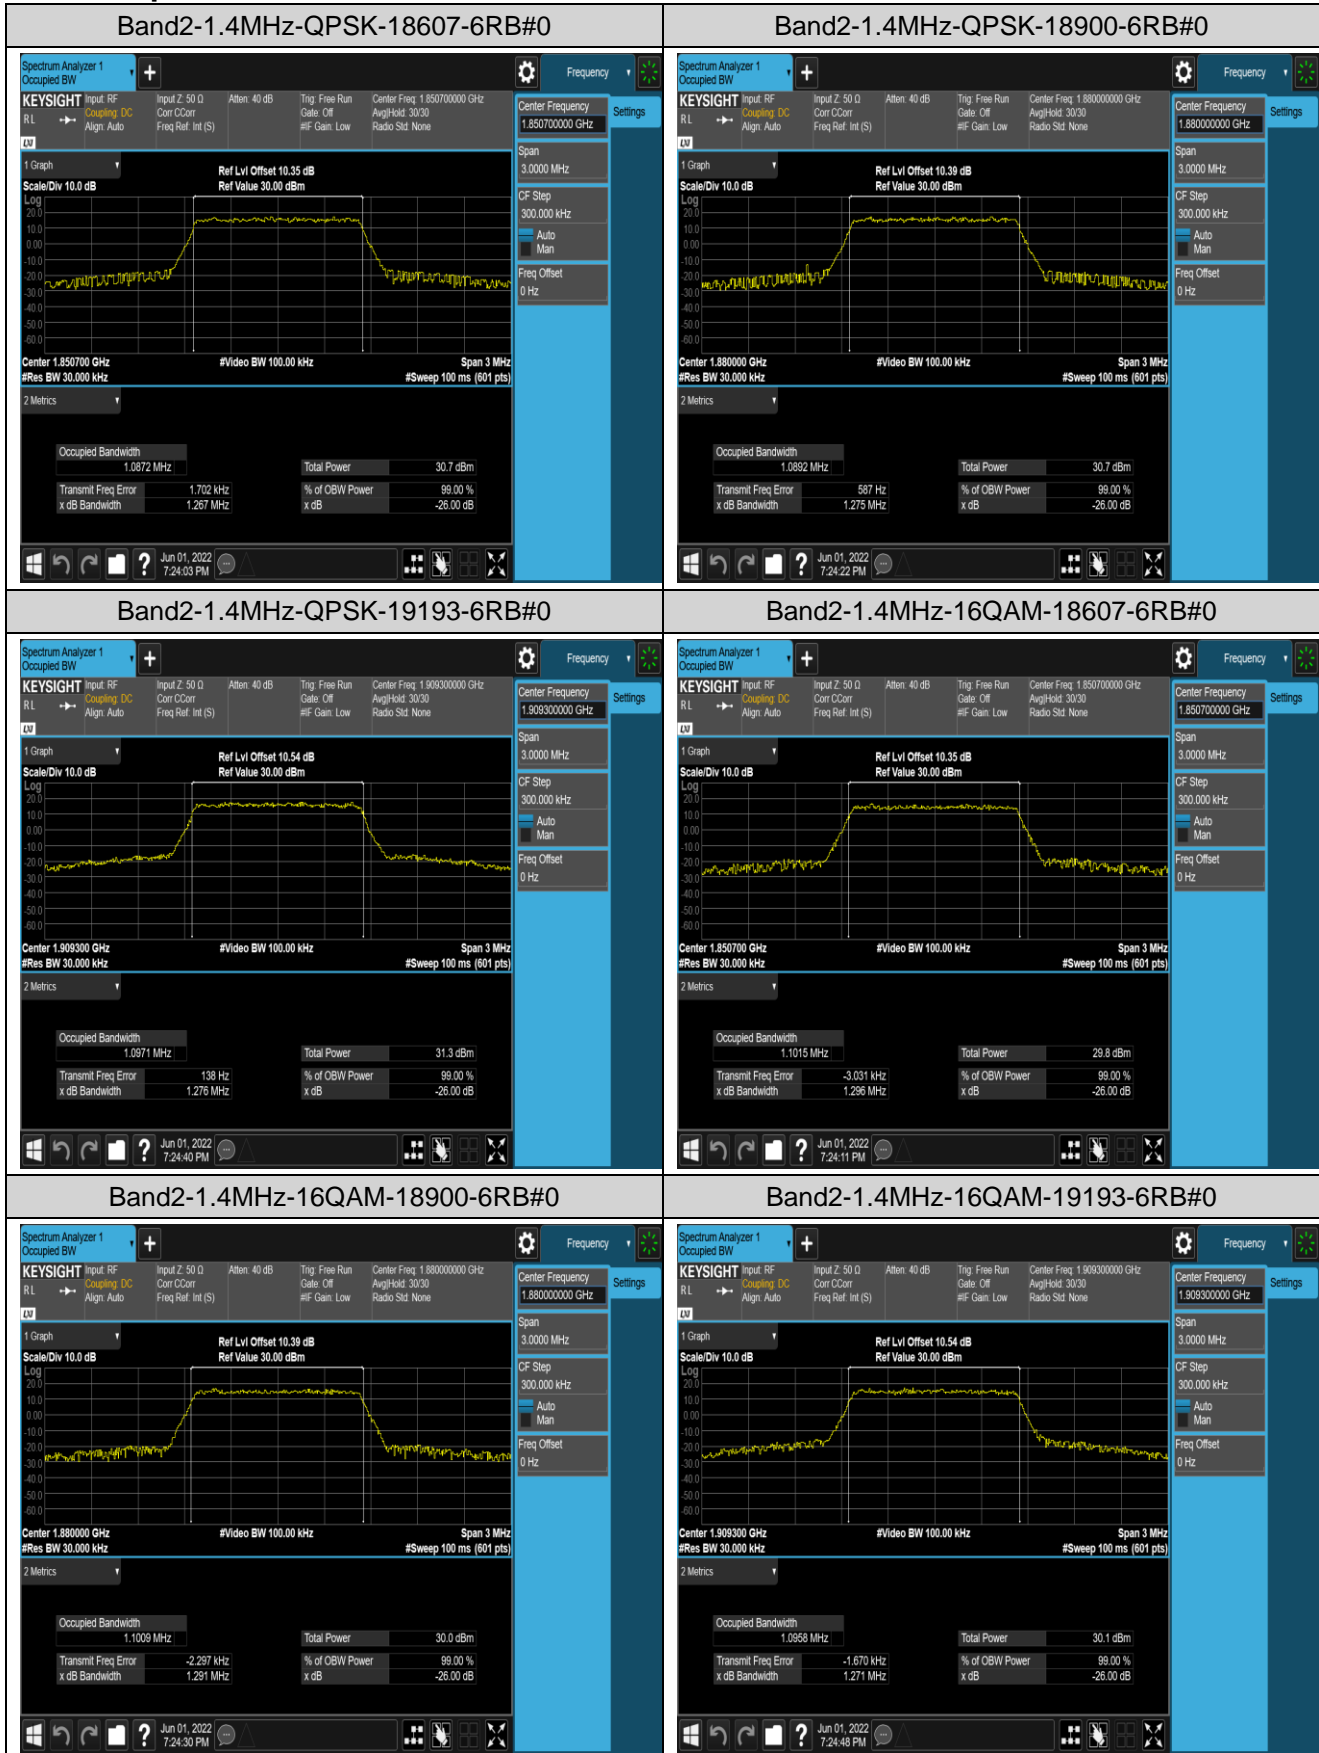

Test Graphs