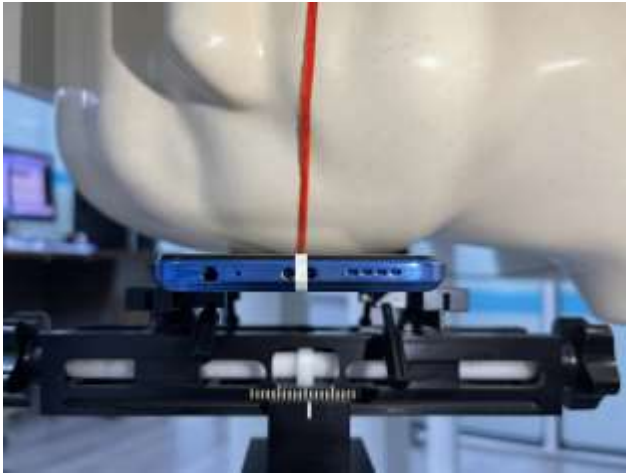

EUT Photos (Model: LG6n)

EUT Antenna Locations

SAR Test Setup Photos

Head

Right Cheek

Right Tilted

Left Cheek

Left Tilted

Body

Front side (10mm)

Back side(10mm)

Left side(10mm)

Right side(10mm)

Top side(10mm)

Top side with extremity SAR (0mm)