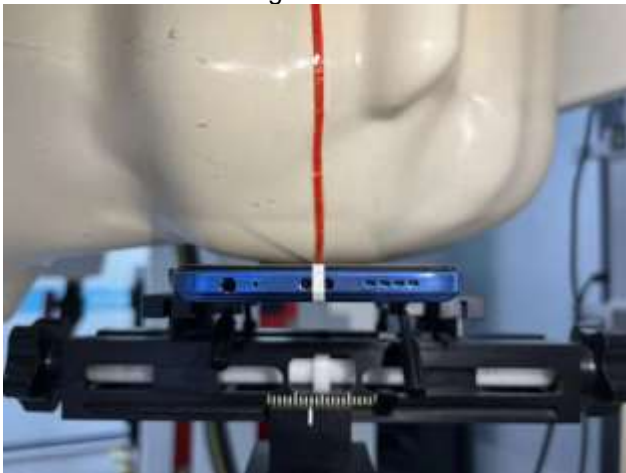

EUT Photos (Model: LG6n)

EUT Antenna Locations

SAR Test Setup Photos

Head

Right Cheek

Right Tilted

Left Cheek

Left Tilted

Body

Front side (10mm)

Back side(10mm)

Left side(10mm)

Right side(10mm)

Top side(10mm)

Top side with extremity SAR (0mm)