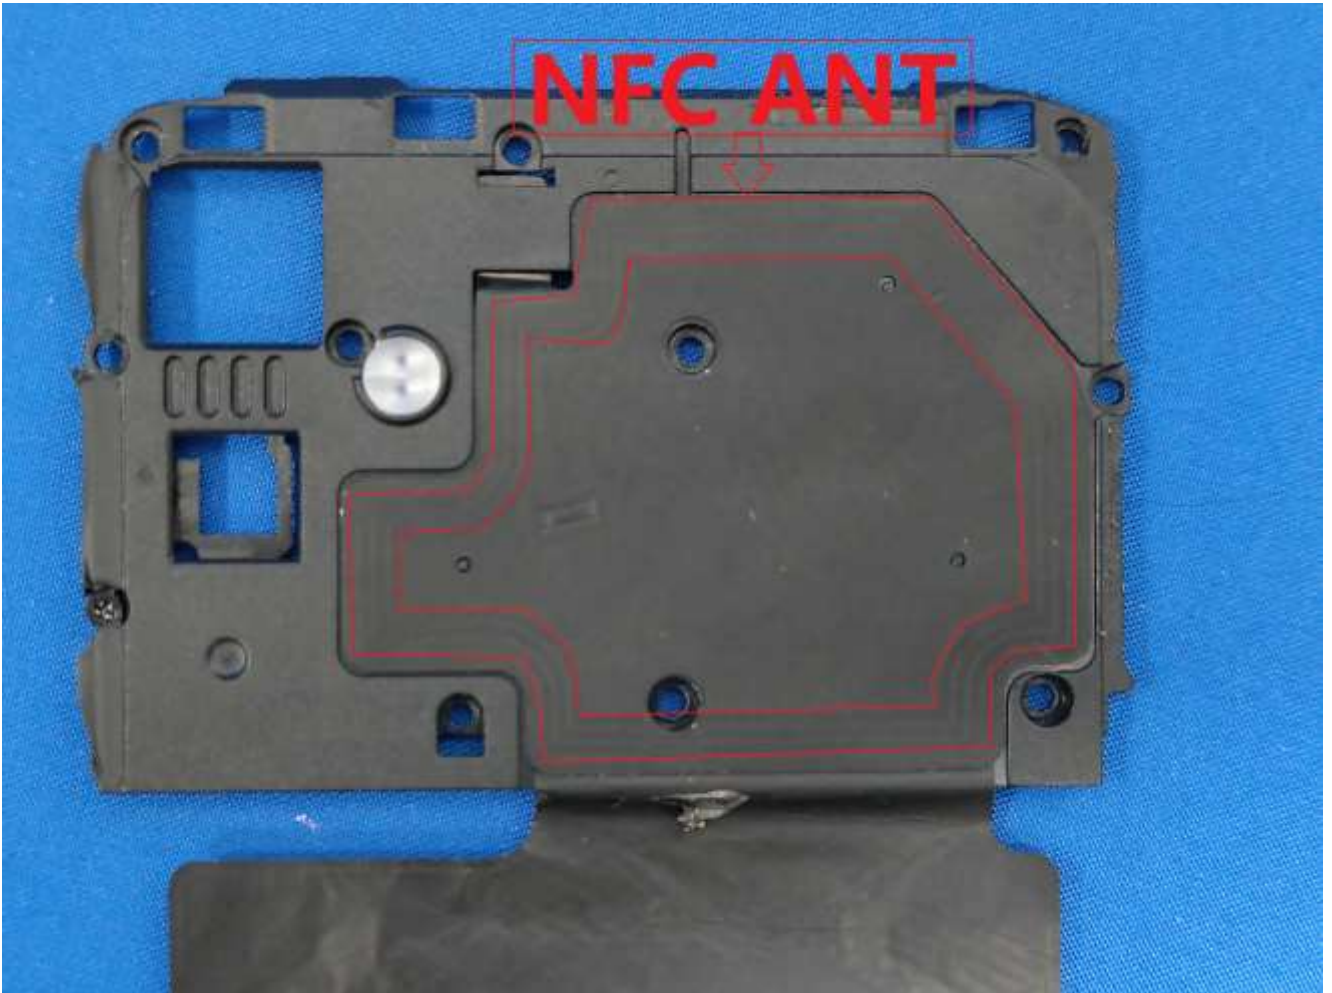

EUT Photos (Model: LG6n)

EUT Antenna Locations

SAR Test Setup Photos

Head

Right Cheek

Right Tilted

Left Cheek

Left Tilted

Body

Front side (10mm)

Back side(10mm)

Left side(10mm)

Right side(10mm)

Top side(10mm)

Top side with extremity SAR (0mm)