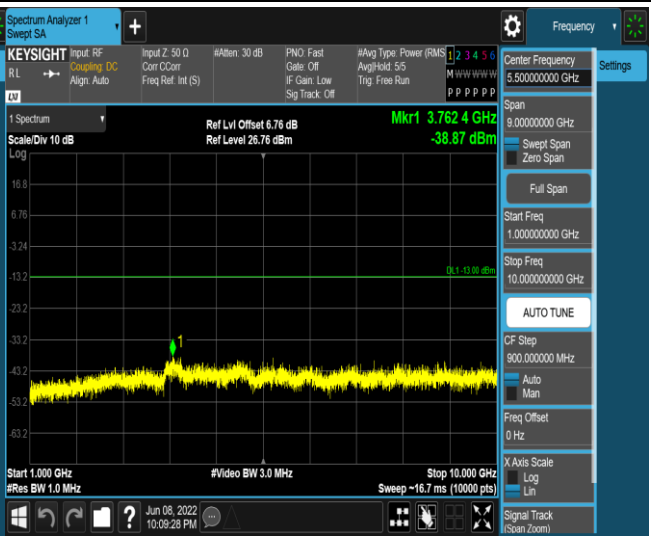

Band17-5MHz-16QAM-23825-1RB#0-Range1:30~1000MHz

Band17-5MHz-16QAM-23825-1RB#0-Range2:1000~10000MHz

Band17-10MHz-QPSK-23780-1RB#0-Range1:30~1000MHz

Band17-10MHz-QPSK-23780-1RB#0-Range2:1000~10000MHz

Band17-10MHz-16QAM-23790-1RB#0-Range1:30
~1000MHz