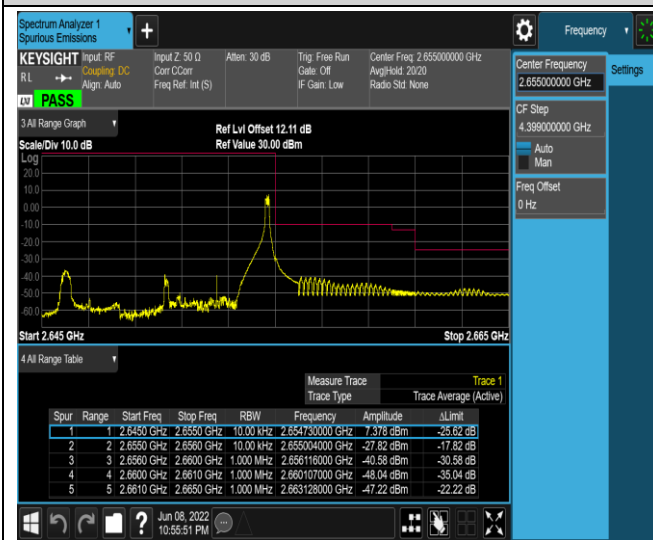

Band41-5MHz-QPSK-41215-1RB#24

Band41-5MHz-16QAM-40065-1RB#0