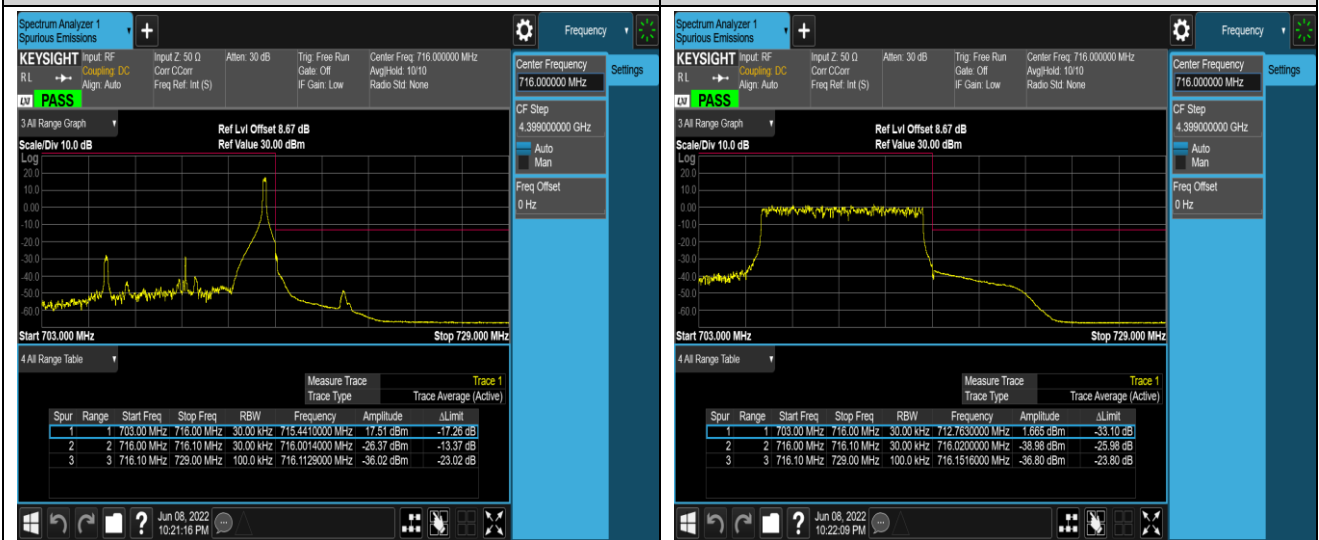

Band17-10MHz-QPSK-23780-1RB#49

Band17-10MHz-QPSK-23780-50RB#0

Band17-10MHz-QPSK-23800-1RB#0

Band17-10MHz-QPSK-23800-1RB#49

Band17-10MHz-QPSK-23800-50RB#0

Band17-10MHz-16QAM-23780-1RB#0

Band17-10MHz-16QAM-23780-1RB#49