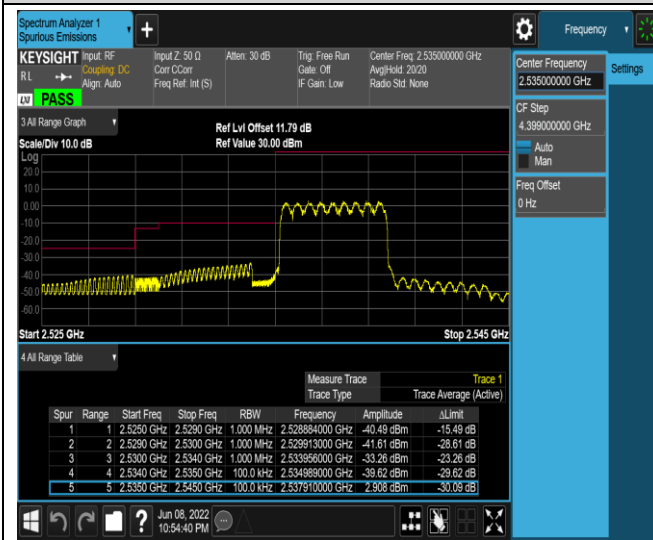

Band41-5MHz-QPSK-40065-25RB#0

Band41-5MHz-QPSK-41215-1RB#24