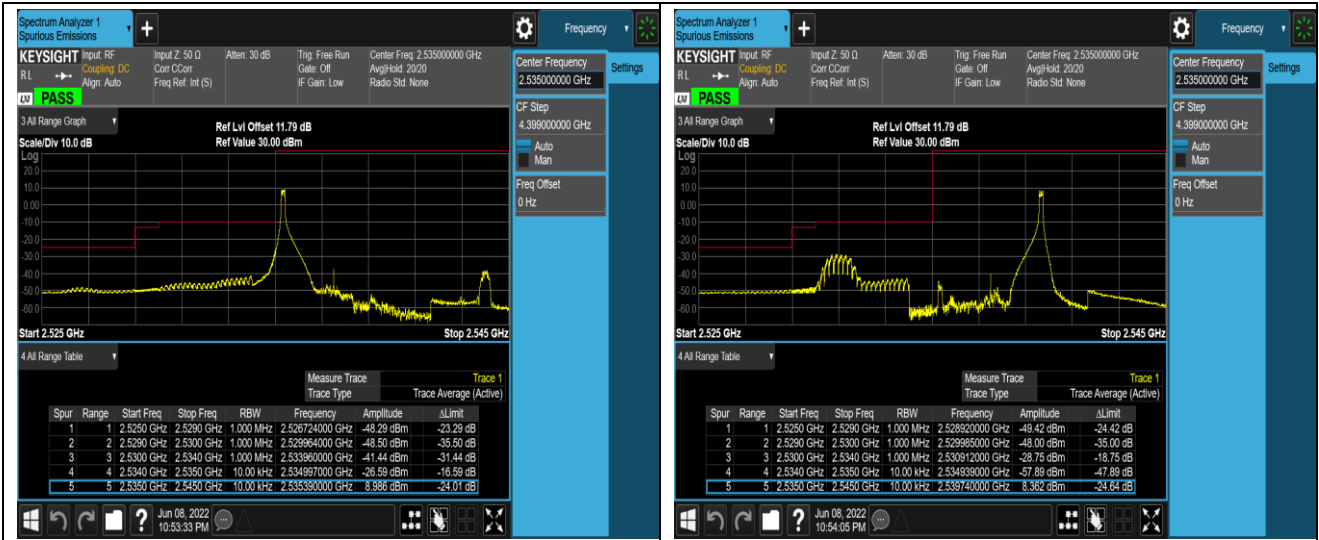

Band17-10MHz-QPSK-23780-1RB#49

Band17-10MHz-QPSK-23780-50RB#0

Band17-10MHz-QPSK-23800-1RB#0

Band17-10MHz-QPSK-23800-1RB#49

Band17-10MHz-QPSK-23800-50RB#0

Band17-10MHz-16QAM-23780-1RB#0

Band17-10MHz-16QAM-23780-1RB#49