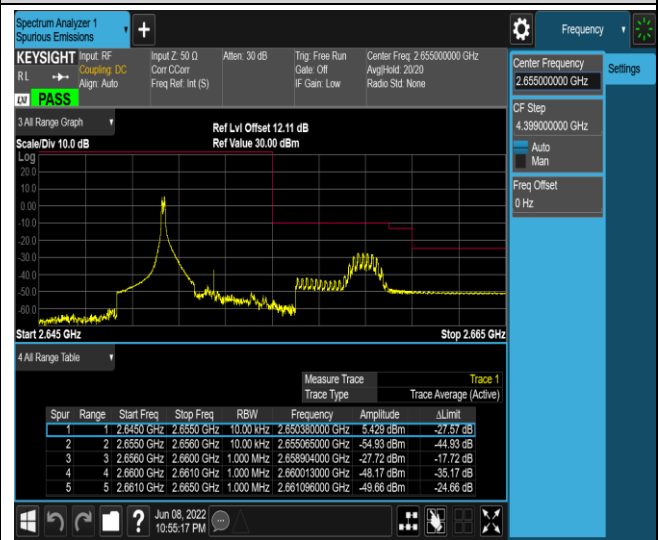

Band41-5MHz-QPSK-41215-1RB#0

Band41-5MHz-QPSK-41215-25RB#0