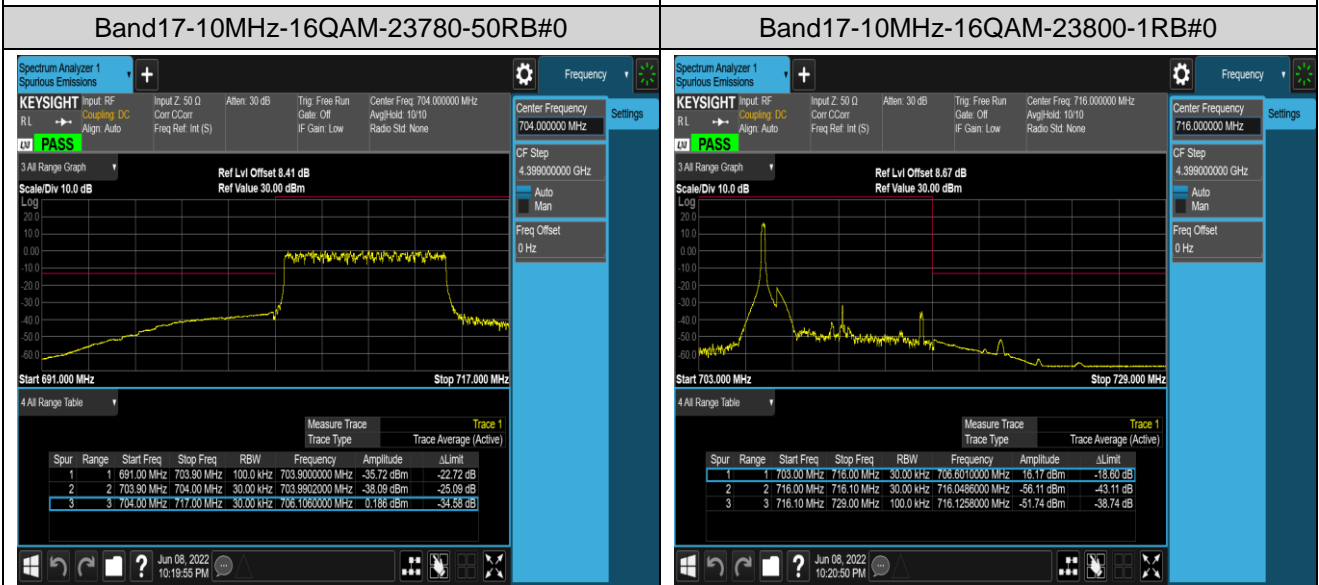

Band17-10MHz-QPSK-23780-1RB#49

Band17-10MHz-QPSK-23780-50RB#0

Band17-10MHz-QPSK-23800-1RB#0

Band17-10MHz-QPSK-23800-1RB#49

Band17-10MHz-QPSK-23800-50RB#0

Band17-10MHz-16QAM-23780-1RB#0

Band17-10MHz-16QAM-23780-1RB#49