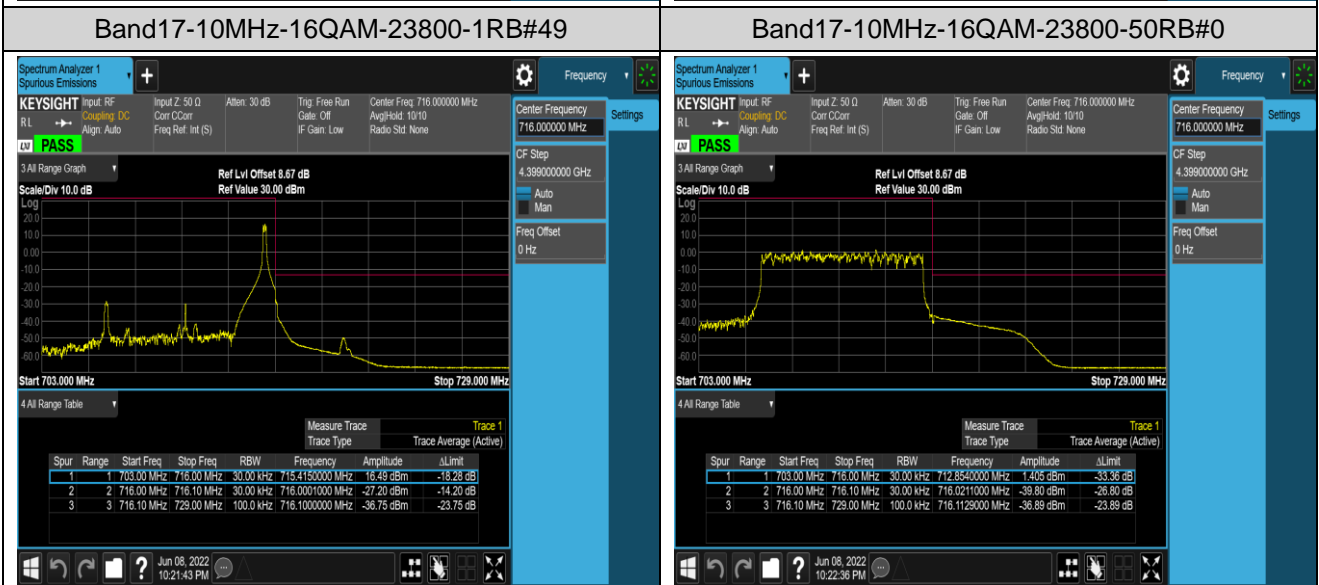

Band17-10MHz-QPSK-23780-1RB#49

Band17-10MHz-QPSK-23780-50RB#0

Band17-10MHz-QPSK-23800-1RB#0

Band17-10MHz-QPSK-23800-1RB#49

Band17-10MHz-QPSK-23800-50RB#0

Band17-10MHz-16QAM-23780-1RB#0

Band17-10MHz-16QAM-23780-1RB#49