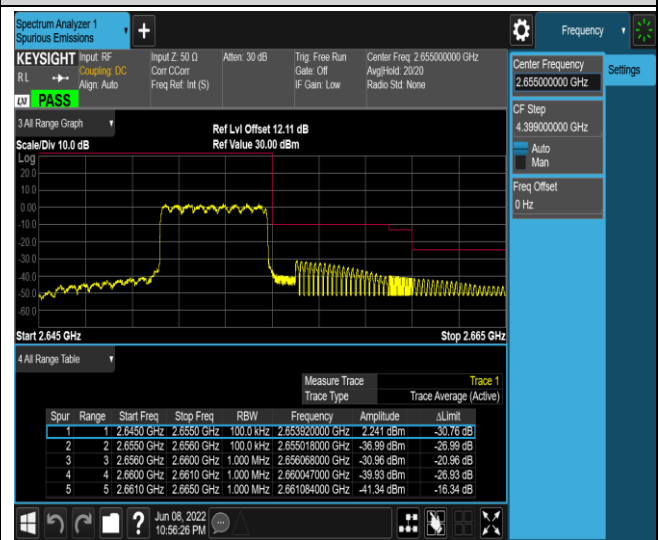

Band41-5MHz-QPSK-41215-25RB#0

Band41-5MHz-16QAM-40065-1RB#24