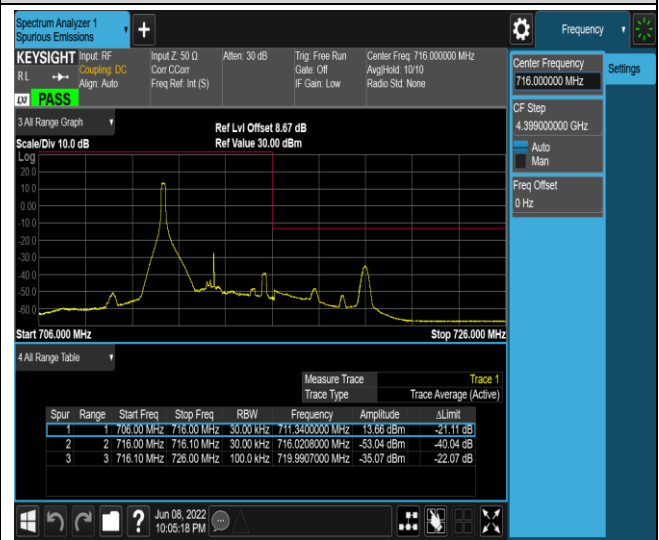

Band17-5MHz-16QAM-23755-1RB#0

Band17-5MHz-16QAM-23755-1RB#24

Band17-5MHz-16QAM-23755-25RB#0

Band17-5MHz-16QAM-23825-1RB#0

Band17-5MHz-16QAM-23825-1RB#24

Band17-5MHz-16QAM-23825-25RB#0

Band17-10MHz-QPSK-23780-1RB#0