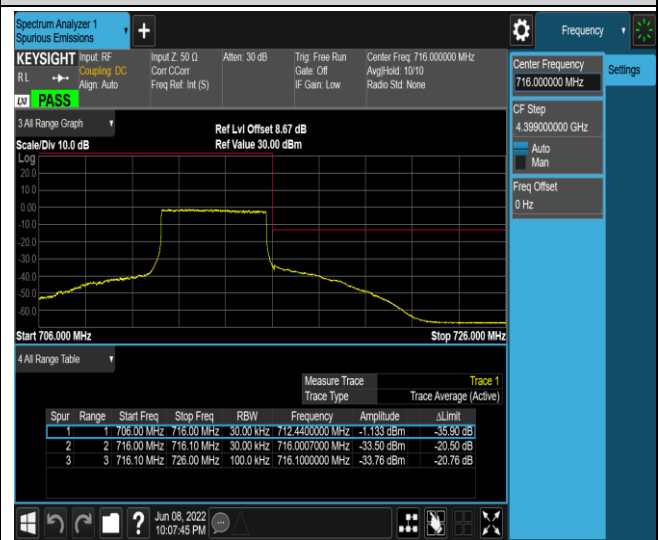

Band17-5MHz-16QAM-23755-1RB#0

Band17-5MHz-16QAM-23755-1RB#24

Band17-5MHz-16QAM-23755-25RB#0

Band17-5MHz-16QAM-23825-1RB#0

Band17-5MHz-16QAM-23825-1RB#24

Band17-5MHz-16QAM-23825-25RB#0

Band17-10MHz-QPSK-23780-1RB#0