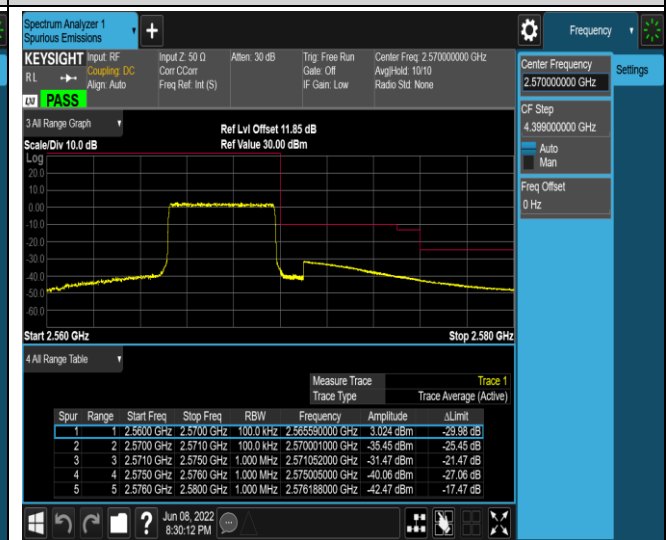

Band7-5MHz-QPSK-20775-1RB#24

Band7-5MHz-16QAM-20775-25RB#0

Band7-5MHz-16QAM-21425-1RB#0

Band7-5MHz-16QAM-21425-1RB#24

Band7-5MHz-16QAM-21425-25RB#0

Band7-20MHz-QPSK-20850-1RB#0

Band7-20MHz-QPSK-20850-1RB#99