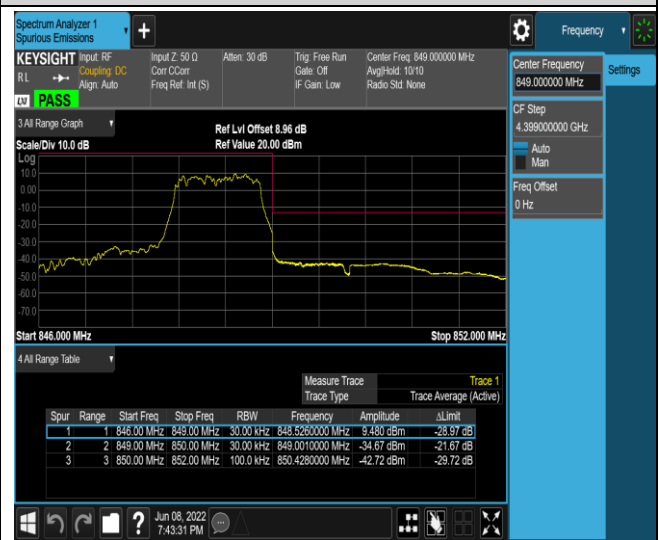

Band2-20MHz-16QAM-19100-1RB#0

Band2-20MHz-16QAM-19100-1RB#99

Band2-20MHz-16QAM-19100-100RB#0

Band5-1.4MHz-QPSK-20407-1RB#0

Band5-1.4MHz-QPSK-20407-1RB#5

Band5-1.4MHz-QPSK-20407-6RB#0

Band5-1.4MHz-QPSK-20643-1RB#0

Band5-1.4MHz-QPSK-20643-1RB#5

Band5-1.4MHz-QPSK-20643-6RB#0

Band5-1.4MHz-16QAM-20407-1RB#0

Band5-1.4MHz-16QAM-20407-1RB#5

Band5-1.4MHz-16QAM-20407-6RB#0

Band5-1.4MHz-16QAM-20643-1RB#0

Band5-1.4MHz-16QAM-20643-1RB#5