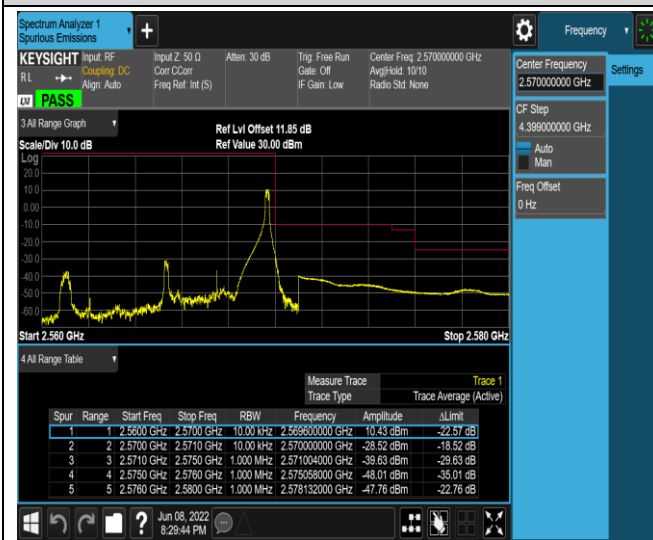

Band7-5MHz-QPSK-20775-1RB#24

Band7-5MHz-16QAM-20775-25RB#0

Band7-5MHz-16QAM-21425-1RB#0

Band7-5MHz-16QAM-21425-1RB#24

Band7-5MHz-16QAM-21425-25RB#0

Band7-20MHz-QPSK-20850-1RB#0

Band7-20MHz-QPSK-20850-1RB#99