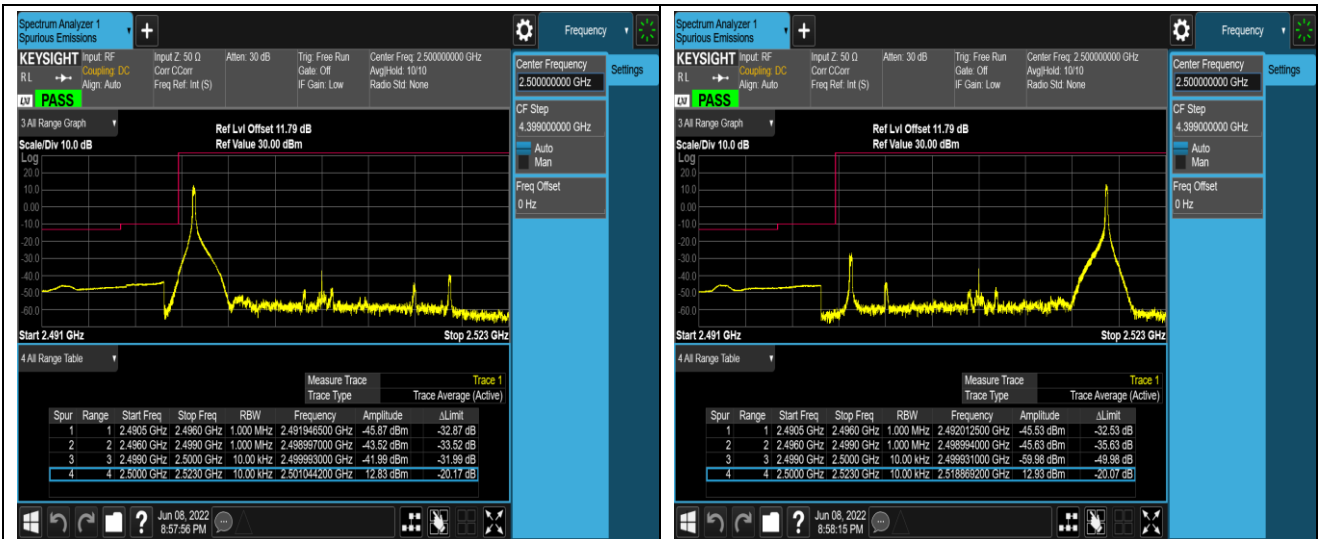

Band7-5MHz-QPSK-20775-1RB#24

Band7-5MHz-16QAM-20775-25RB#0

Band7-5MHz-16QAM-21425-1RB#0

Band7-5MHz-16QAM-21425-1RB#24

Band7-5MHz-16QAM-21425-25RB#0

Band7-20MHz-QPSK-20850-1RB#0

Band7-20MHz-QPSK-20850-1RB#99