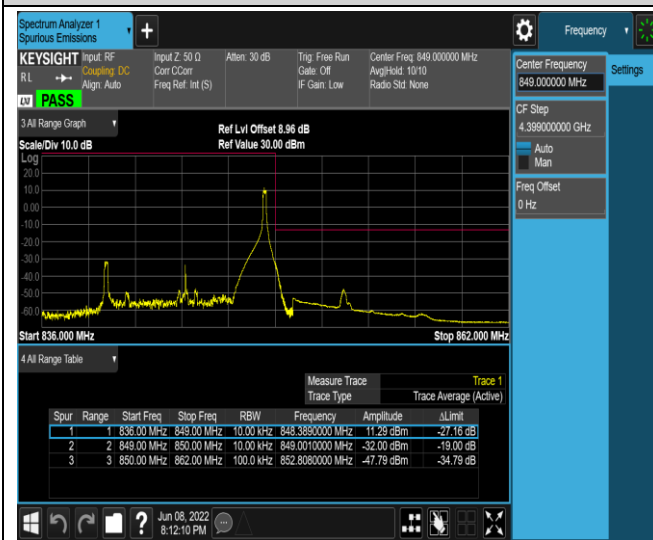

Band5-10MHz-16QAM-20450-1RB#0

Band5-10MHz-16QAM-20450-1RB#49

Band5-10MHz-16QAM-20450-50RB#0

Band5-10MHz-16QAM-20600-1RB#0

Band5-10MHz-16QAM-20600-1RB#49

Band5-10MHz-16QAM-20600-50RB#0

Band7-5MHz-QPSK-20775-1RB#0