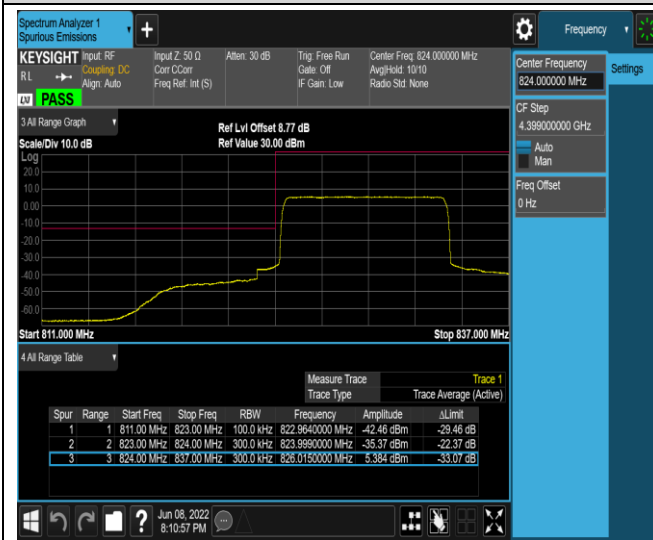

Band5-10MHz-16QAM-20450-1RB#0

Band5-10MHz-16QAM-20450-1RB#49

Band5-10MHz-16QAM-20450-50RB#0

Band5-10MHz-16QAM-20600-1RB#0

Band5-10MHz-16QAM-20600-1RB#49

Band5-10MHz-16QAM-20600-50RB#0

Band7-5MHz-QPSK-20775-1RB#0