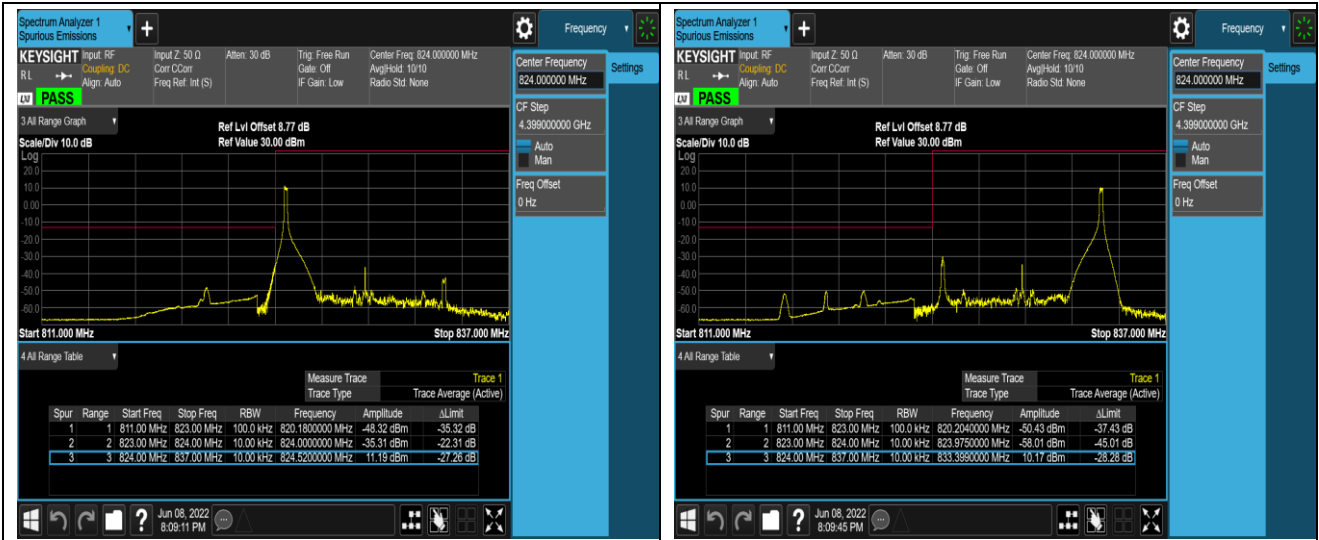

Band5-10MHz-16QAM-20450-1RB#0

Band5-10MHz-16QAM-20450-1RB#49

Band5-10MHz-16QAM-20450-50RB#0

Band5-10MHz-16QAM-20600-1RB#0