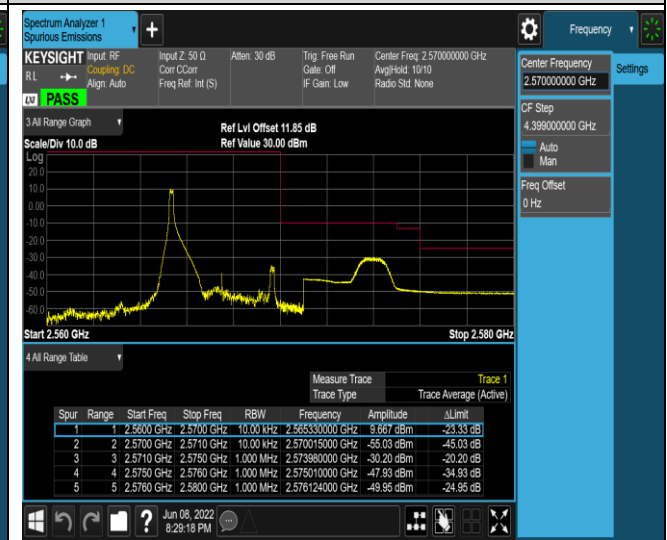

Band7-5MHz-QPSK-20775-1RB#24

Band7-5MHz-16QAM-20775-25RB#0

Band7-5MHz-16QAM-21425-1RB#0

Band7-5MHz-16QAM-21425-1RB#24

Band7-5MHz-16QAM-21425-25RB#0

Band7-20MHz-QPSK-20850-1RB#0

Band7-20MHz-QPSK-20850-1RB#99