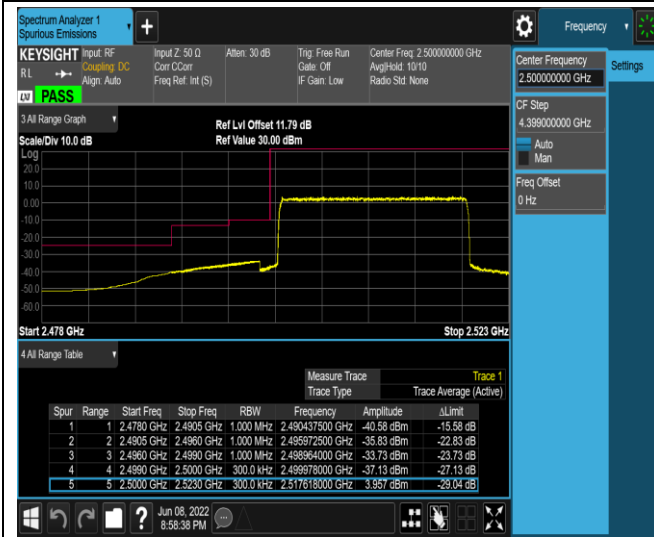

Band7-20MHz-QPSK-20850-100RB#0

Band7-20MHz-QPSK-21350-1RB#99