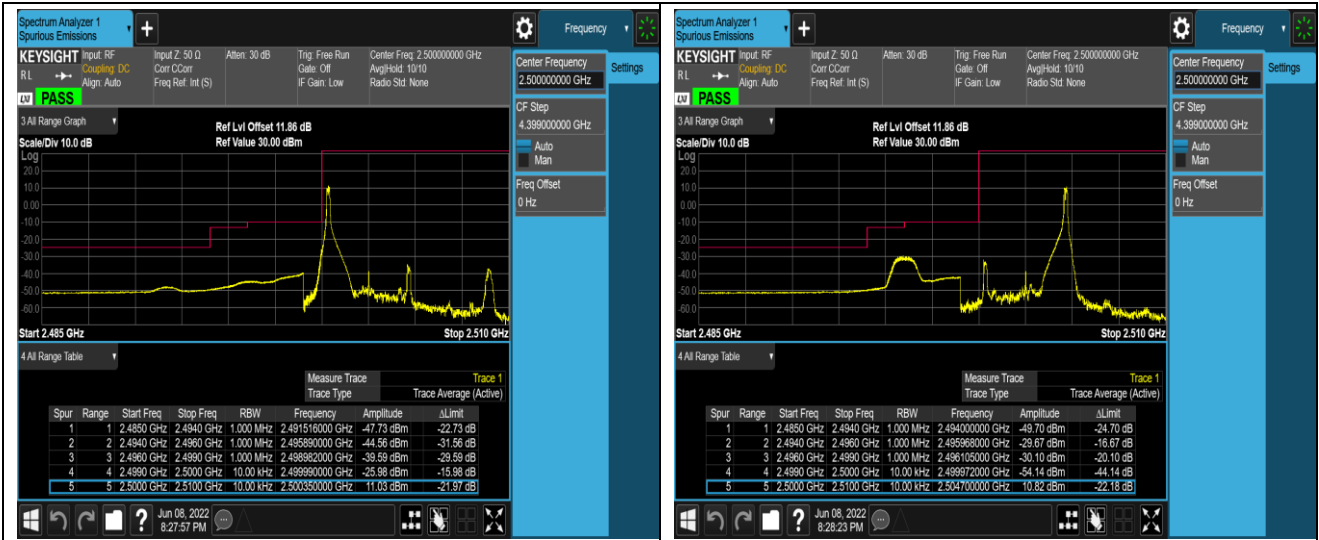

Band7-5MHz-16QAM-20775-25RB#0

Band7-5MHz-16QAM-21425-1RB#0