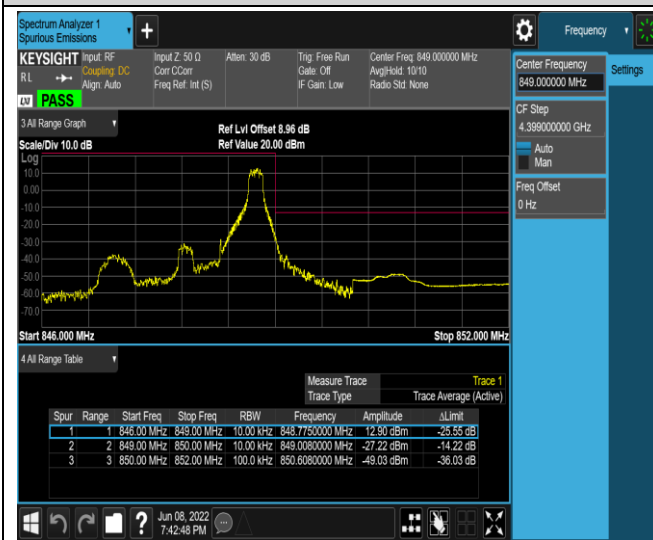

Band5-1.4MHz-QPSK-20643-1RB#5

Band5-1.4MHz-16QAM-20407-1RB#0