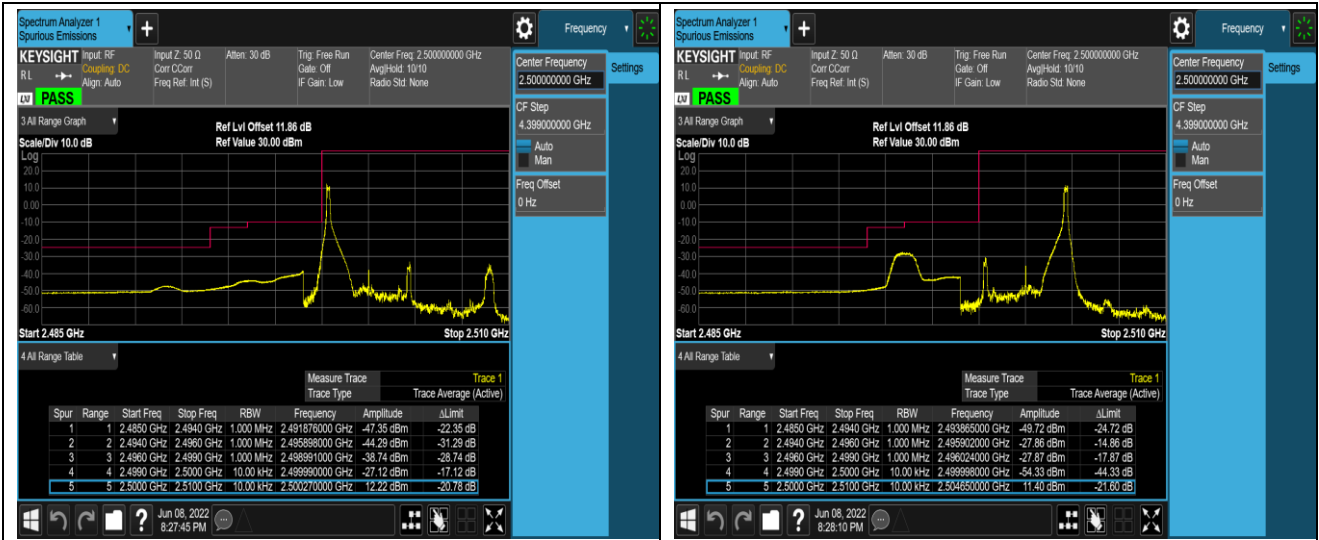

Band7-5MHz-QPSK-20775-1RB#0

Band7-5MHz-QPSK-20775-1RB#24