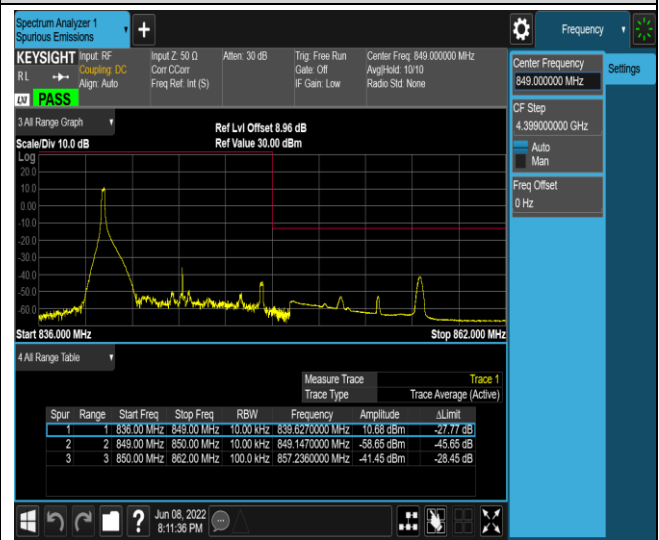

Band5-10MHz-16QAM-20450-1RB#0

Band5-10MHz-16QAM-20450-1RB#49

Band5-10MHz-16QAM-20450-50RB#0

Band5-10MHz-16QAM-20600-1RB#0

Band5-10MHz-16QAM-20600-1RB#49

Band5-10MHz-16QAM-20600-50RB#0

Band7-5MHz-QPSK-20775-1RB#0