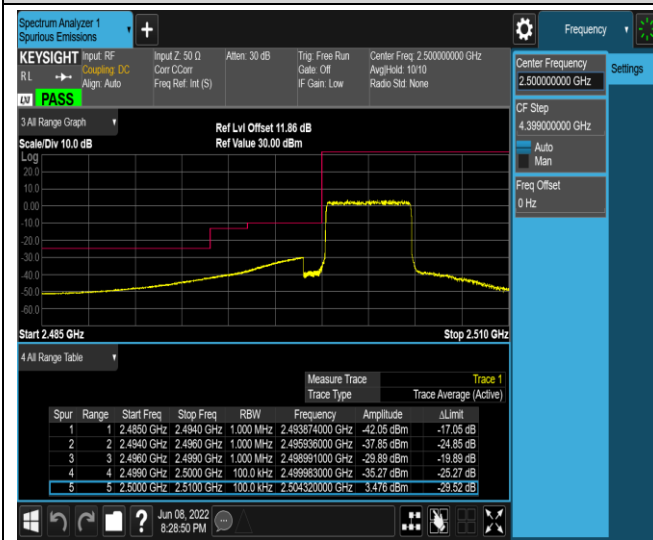

Band7-5MHz-QPSK-20775-1RB#24

Band7-5MHz-16QAM-20775-25RB#0

Band7-5MHz-16QAM-21425-1RB#0

Band7-5MHz-16QAM-21425-1RB#24

Band7-5MHz-16QAM-21425-25RB#0

Band7-20MHz-QPSK-20850-1RB#0

Band7-20MHz-QPSK-20850-1RB#99