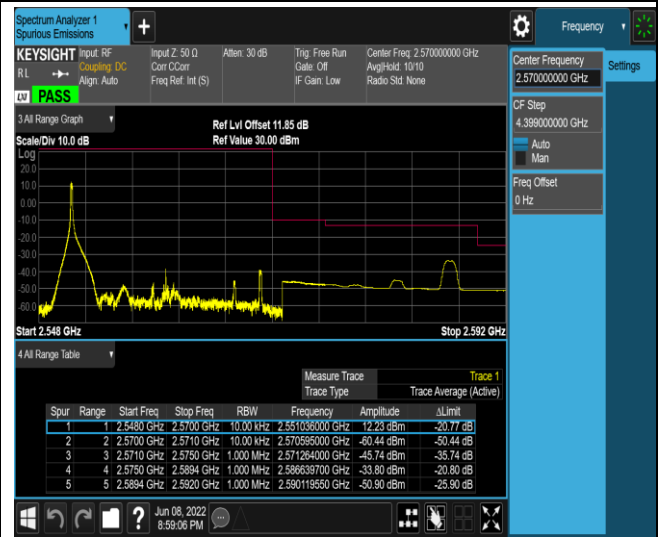

Band7-20MHz-QPSK-21350-1RB#0

Band7-20MHz-QPSK-21350-100RB#0