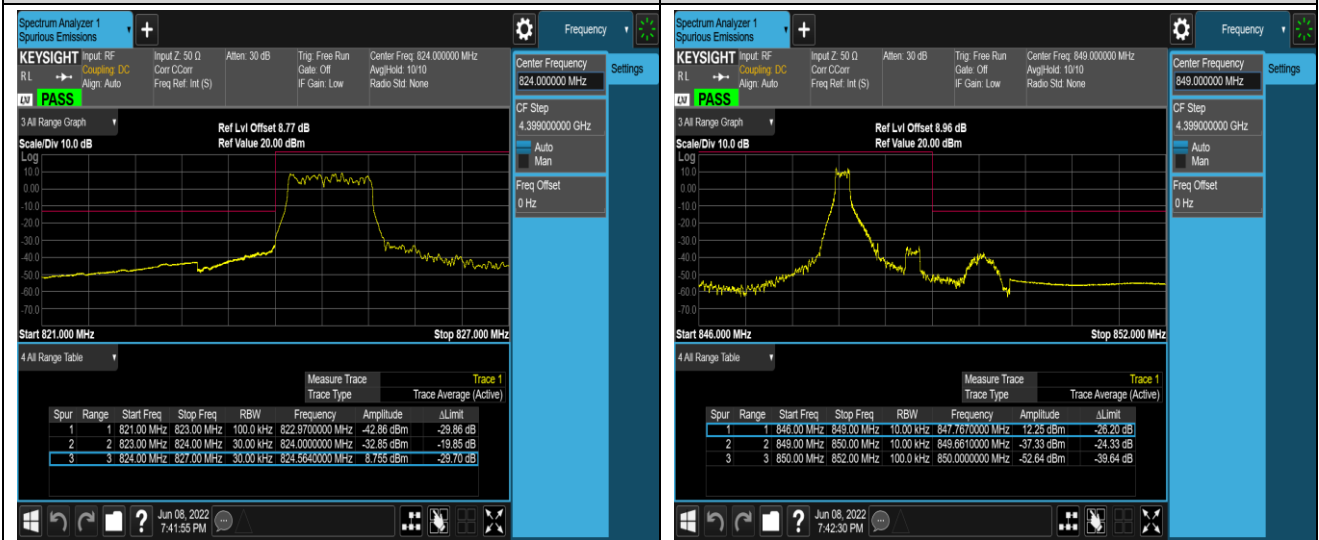

Band5-1.4MHz-QPSK-20643-1RB#5

Band5-1.4MHz-QPSK-20643-6RB#0

Band5-1.4MHz-16QAM-20407-1RB#0

Band5-1.4MHz-16QAM-20407-1RB#5

Band5-1.4MHz-16QAM-20407-6RB#0

Band5-1.4MHz-16QAM-20643-1RB#0

Band5-1.4MHz-16QAM-20643-1RB#5