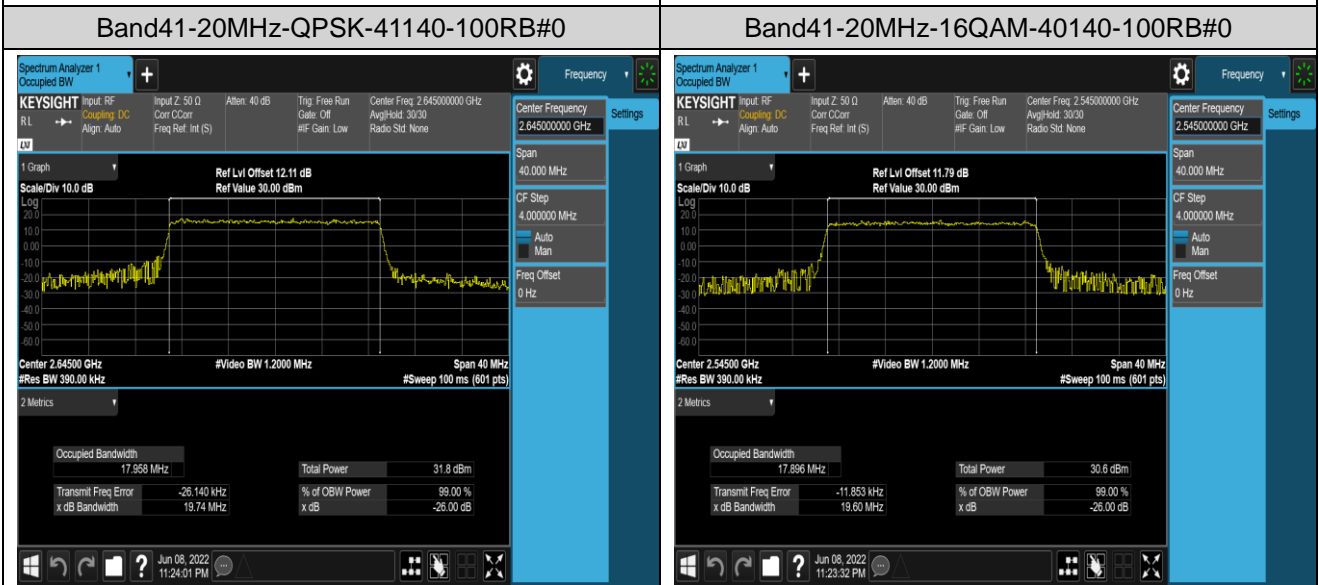

Band41-15MHz-QPSK-41165-75RB#0

Band41-15MHz-16QAM-40115-75RB#0

Band41-15MHz-16QAM-40640-75RB#0

Band41-15MHz-16QAM-41165-75RB#0

Band41-20MHz-QPSK-40140-100RB#0

Band41-20MHz-QPSK-40640-100RB#0

Band66-1.4MHz-QPSK-132665-6RB#0