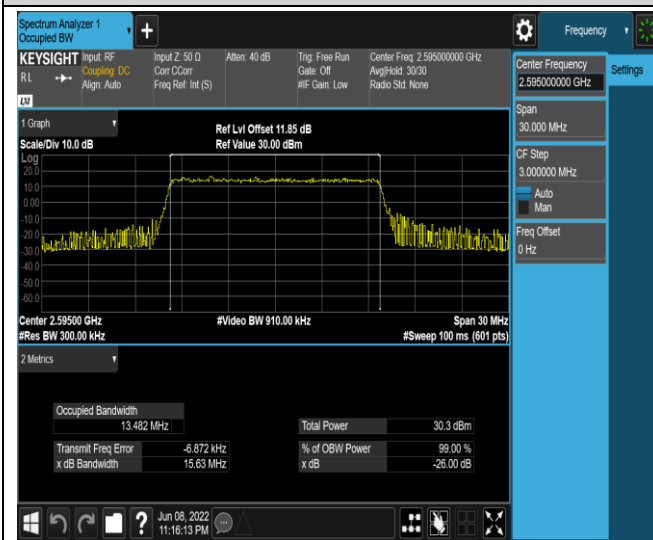

Band41-15MHz-QPSK-41165-75RB#0

Band41-15MHz-16QAM-40115-75RB#0

Band41-15MHz-16QAM-40640-75RB#0

Band41-15MHz-16QAM-41165-75RB#0

Band41-20MHz-QPSK-40140-100RB#0

Band41-20MHz-QPSK-40640-100RB#0

Band66-1.4MHz-QPSK-132665-6RB#0