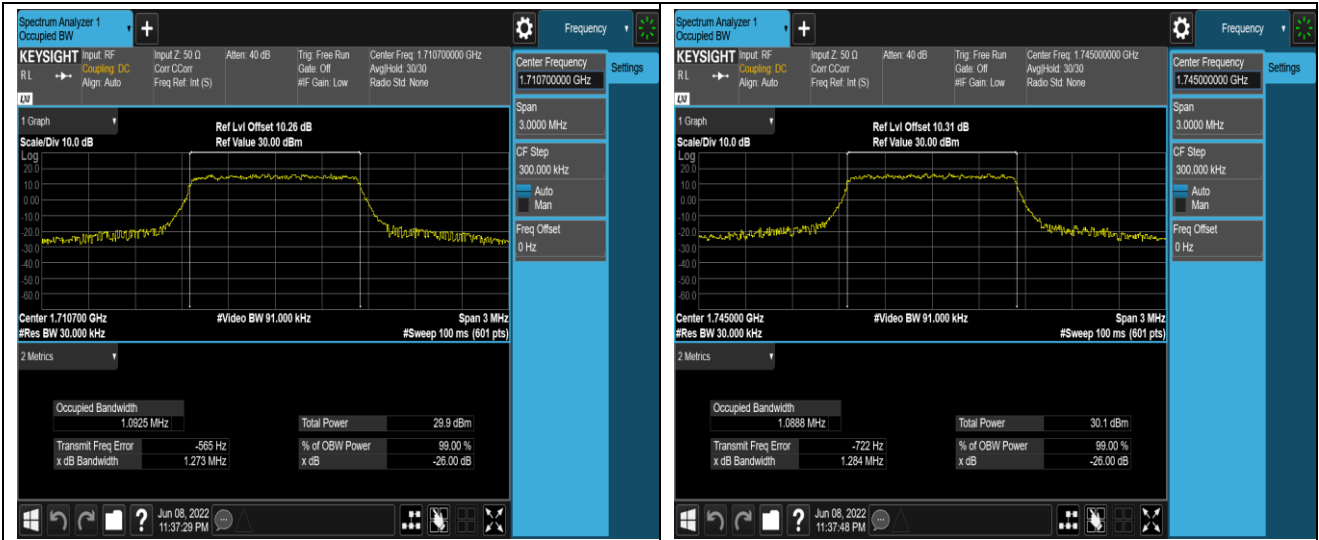

Band41-15MHz-QPSK-41165-75RB#0

Band41-15MHz-16QAM-40115-75RB#0

Band41-15MHz-16QAM-40640-75RB#0

Band41-15MHz-16QAM-41165-75RB#0

Band41-20MHz-QPSK-40140-100RB#0

Band41-20MHz-QPSK-40640-100RB#0

Band66-1.4MHz-QPSK-132665-6RB#0