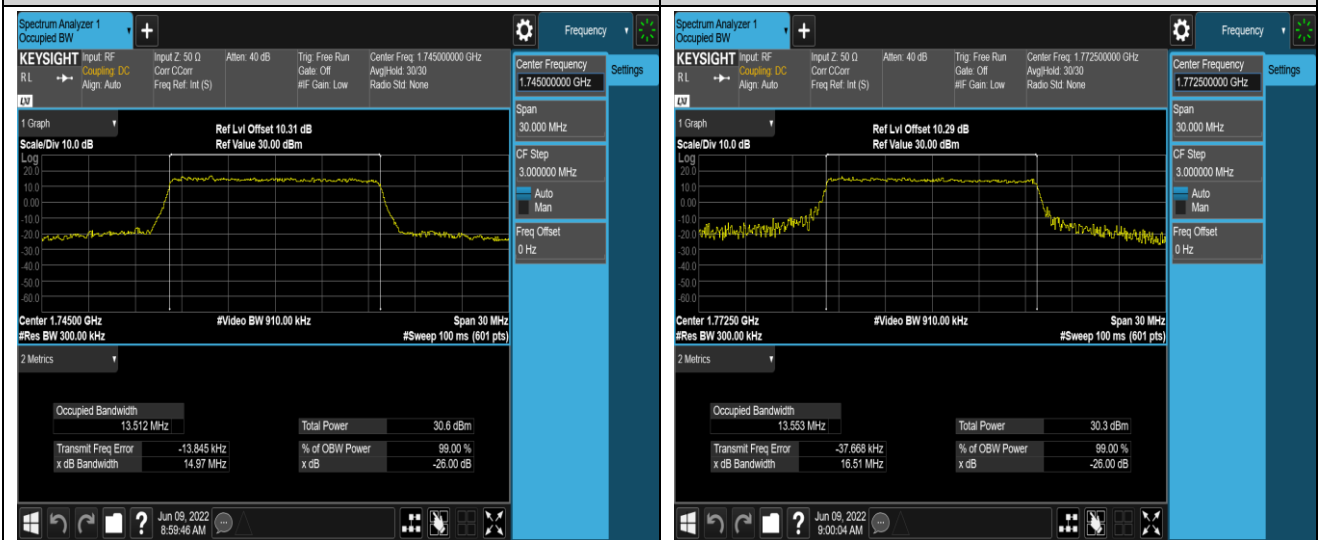

Band66-15MHz-16QAM-132322-75RB#0

Band66-15MHz-16QAM-132597-75RB#0