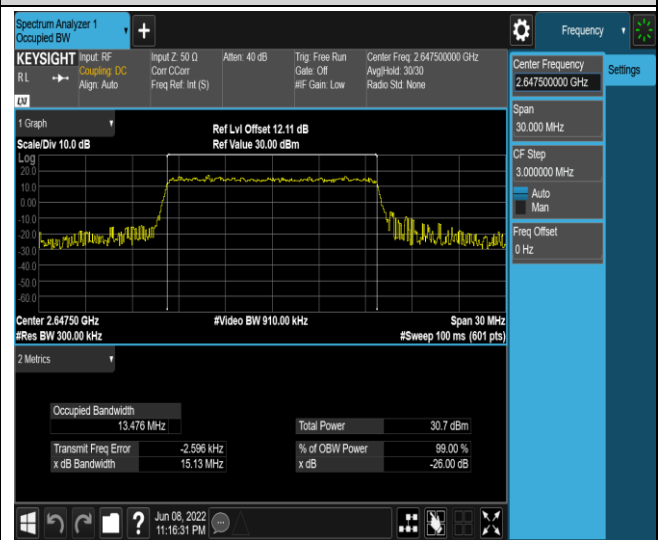

Band41-15MHz-QPSK-41165-75RB#0

Band41-15MHz-16QAM-40115-75RB#0

Band41-15MHz-16QAM-40640-75RB#0

Band41-15MHz-16QAM-41165-75RB#0

Band41-20MHz-QPSK-40140-100RB#0

Band41-20MHz-QPSK-40640-100RB#0

Band66-1.4MHz-QPSK-132665-6RB#0