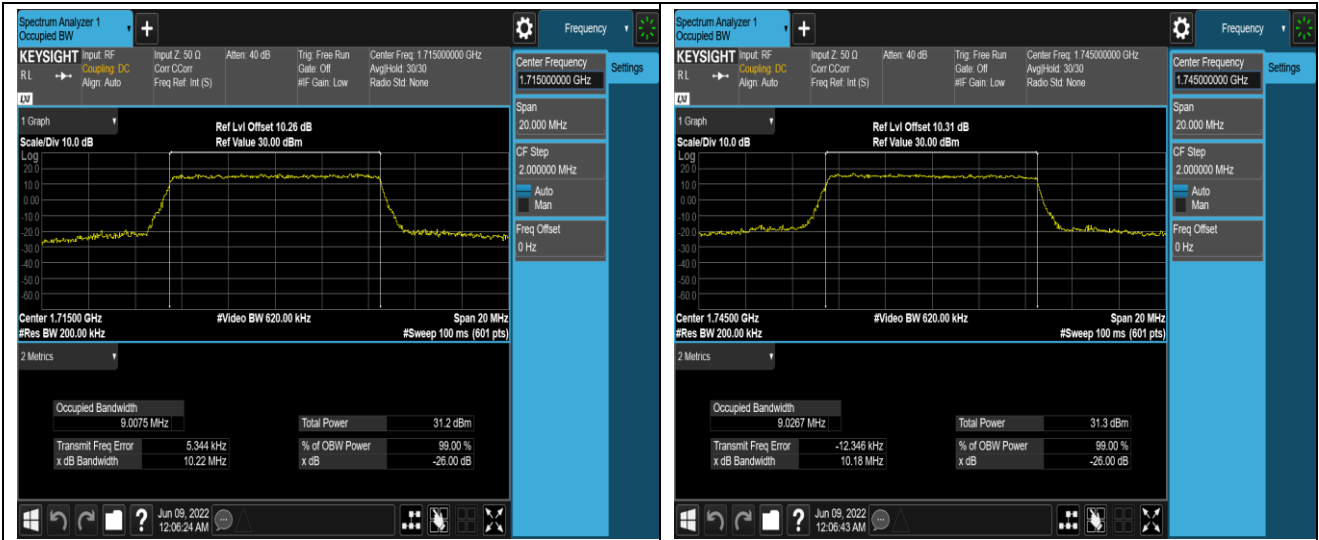

Band66-10MHz-QPSK-132022-50RB#0

Band66-10MHz-QPSK-132322-50RB#0