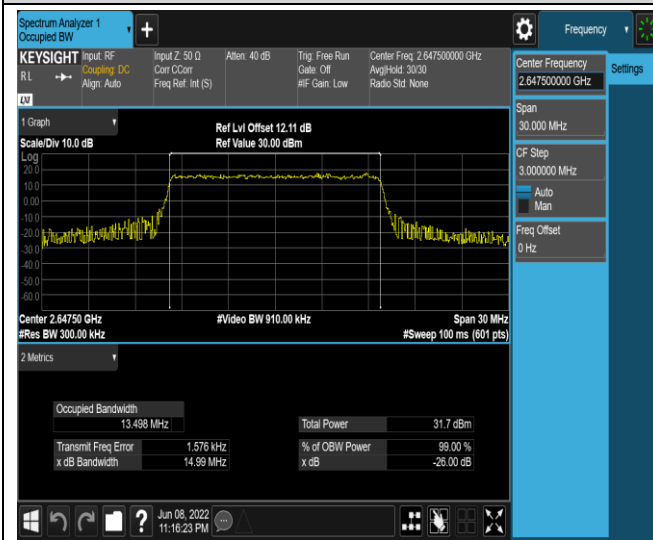

Band41-15MHz-QPSK-41165-75RB#0

Band41-15MHz-16QAM-40115-75RB#0

Band41-15MHz-16QAM-40640-75RB#0

Band41-15MHz-16QAM-41165-75RB#0

Band41-20MHz-QPSK-40140-100RB#0

Band41-20MHz-QPSK-40640-100RB#0

Band66-1.4MHz-QPSK-132665-6RB#0