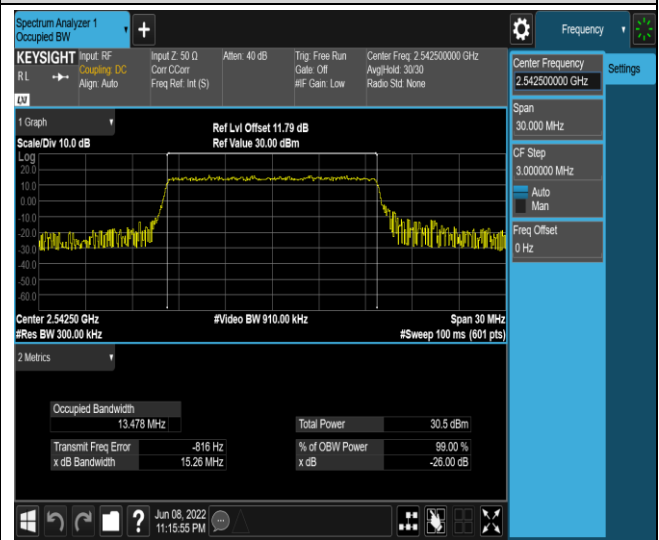

Band41-15MHz-QPSK-41165-75RB#0

Band41-15MHz-16QAM-40115-75RB#0

Band41-15MHz-16QAM-40640-75RB#0

Band41-15MHz-16QAM-41165-75RB#0

Band41-20MHz-QPSK-40140-100RB#0

Band41-20MHz-QPSK-40640-100RB#0

Band66-1.4MHz-QPSK-132665-6RB#0