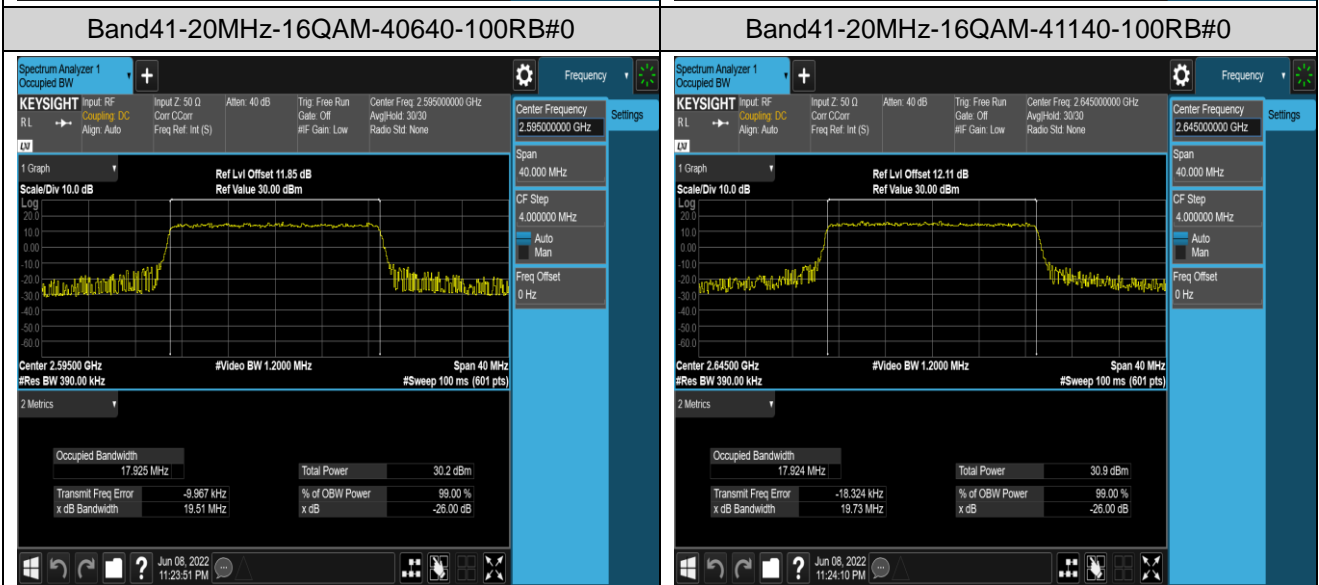

Band41-15MHz-QPSK-41165-75RB#0

Band41-15MHz-16QAM-40115-75RB#0

Band41-15MHz-16QAM-40640-75RB#0

Band41-15MHz-16QAM-41165-75RB#0

Band41-20MHz-QPSK-40140-100RB#0

Band41-20MHz-QPSK-40640-100RB#0

Band66-1.4MHz-QPSK-132665-6RB#0