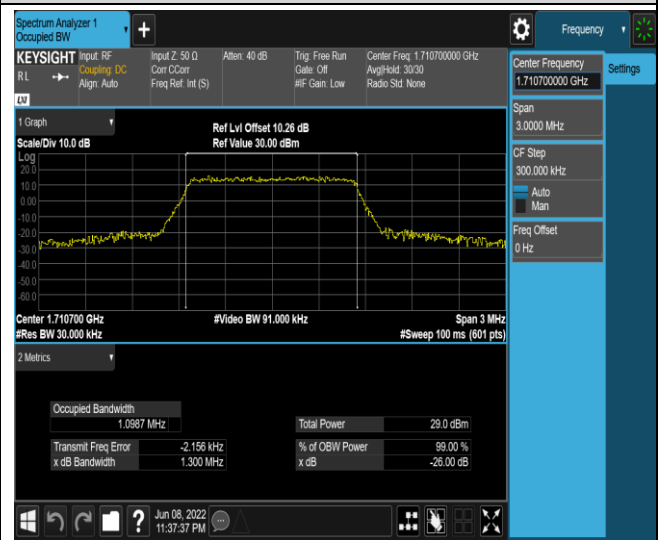

Band66-1.4MHz-16QAM-131979-6RB#0