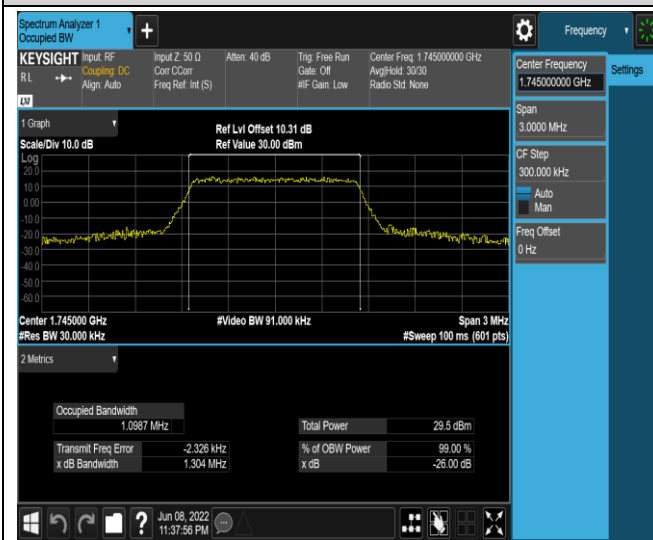

Band66-1.4MHz-16QAM-132322-6RB#0