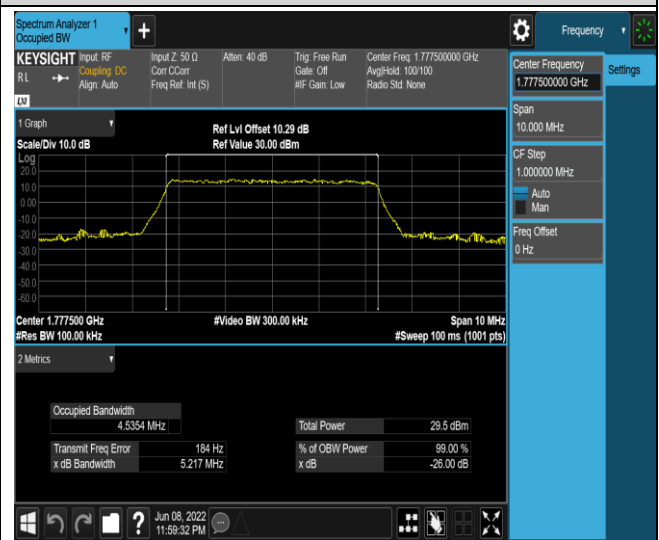

Band66-5MHz-16QAM-132647-25RB#0