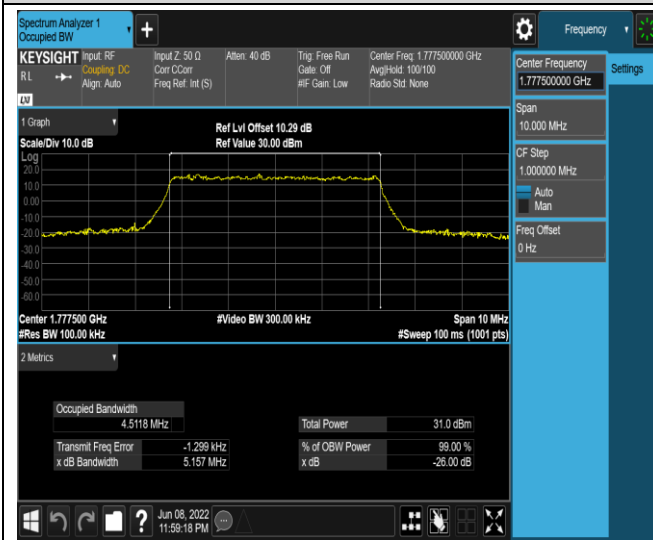

Band66-3MHz-16QAM-132322-15RB#0

Band66-3MHz-16QAM-132657-15RB#0

Band66-5MHz-QPSK-131997-25RB#0

Band66-5MHz-QPSK-132322-25RB#0

Band66-5MHz-QPSK-132647-25RB#0

Band66-5MHz-16QAM-131997-25RB#0

Band66-5MHz-16QAM-132322-25RB#0