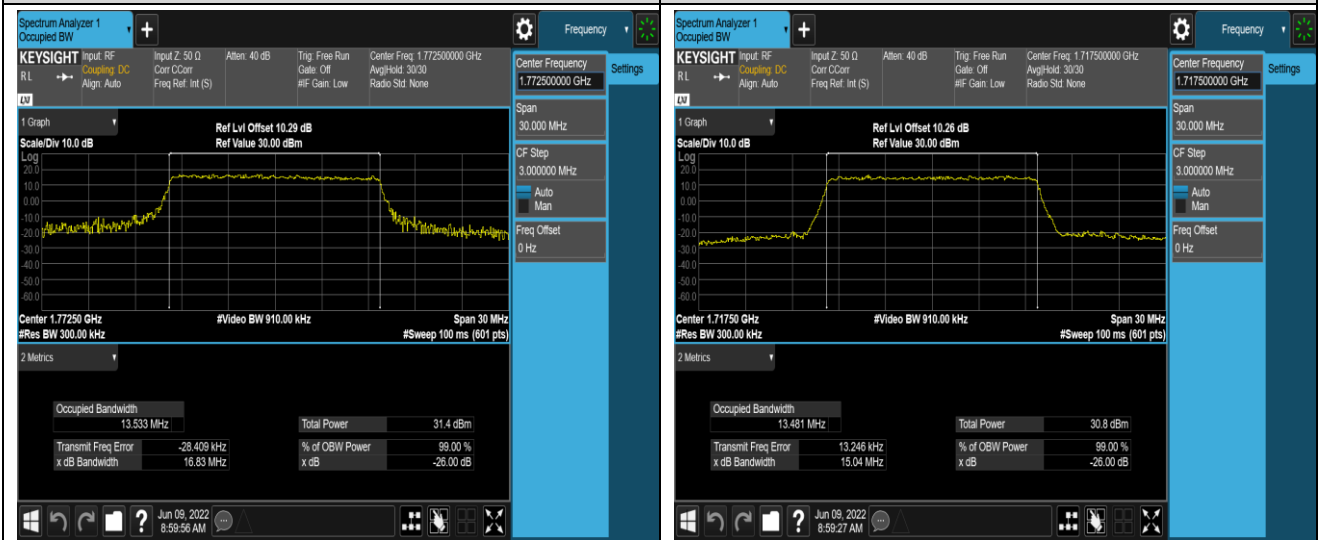

Band66-15MHz-QPSK-132597-75RB#0

Band66-15MHz-16QAM-132047-75RB#0