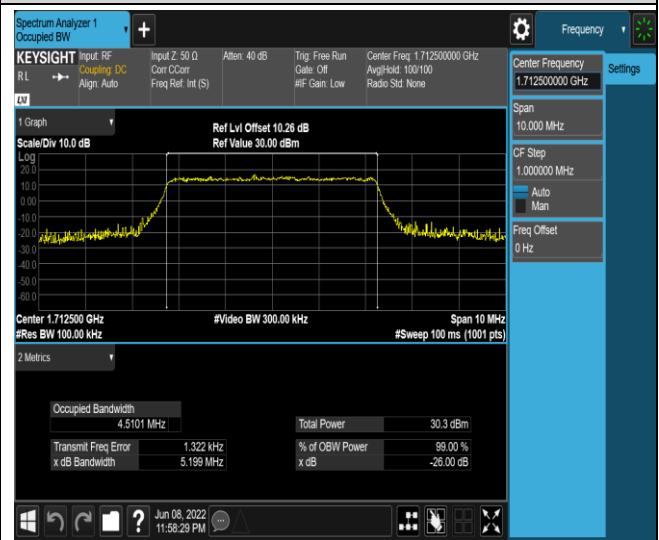

Band66-3MHz-16QAM-132322-15RB#0

Band66-3MHz-16QAM-132657-15RB#0

Band66-5MHz-QPSK-131997-25RB#0

Band66-5MHz-QPSK-132322-25RB#0

Band66-5MHz-QPSK-132647-25RB#0

Band66-5MHz-16QAM-131997-25RB#0

Band66-5MHz-16QAM-132322-25RB#0