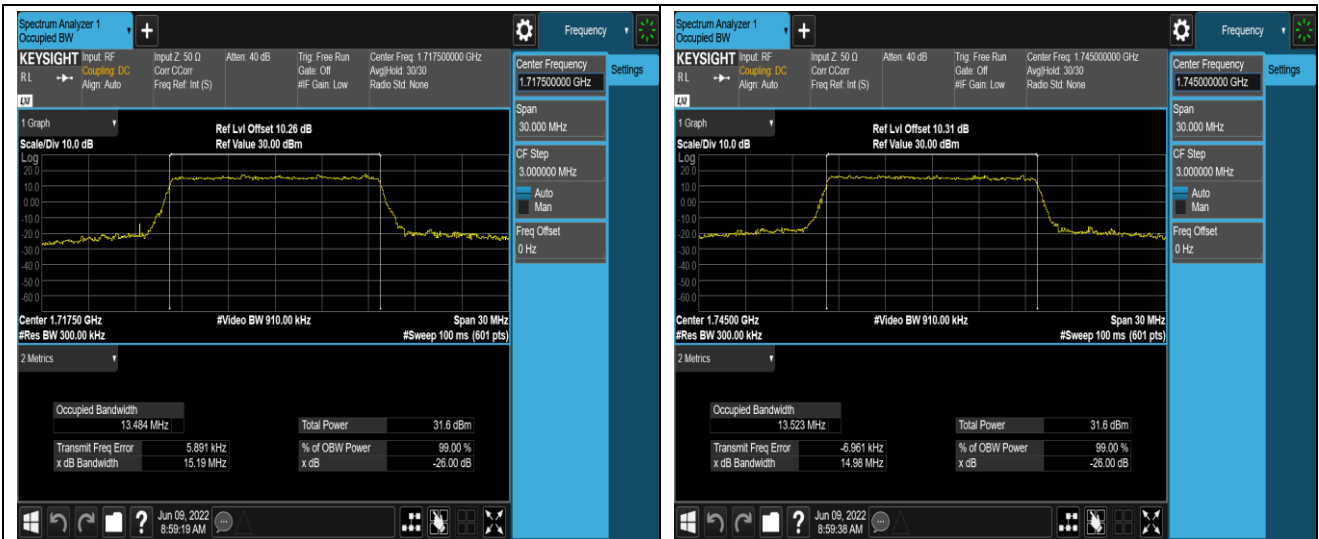

Band66-15MHz-QPSK-132047-75RB#0

Band66-15MHz-QPSK-132322-75RB#0