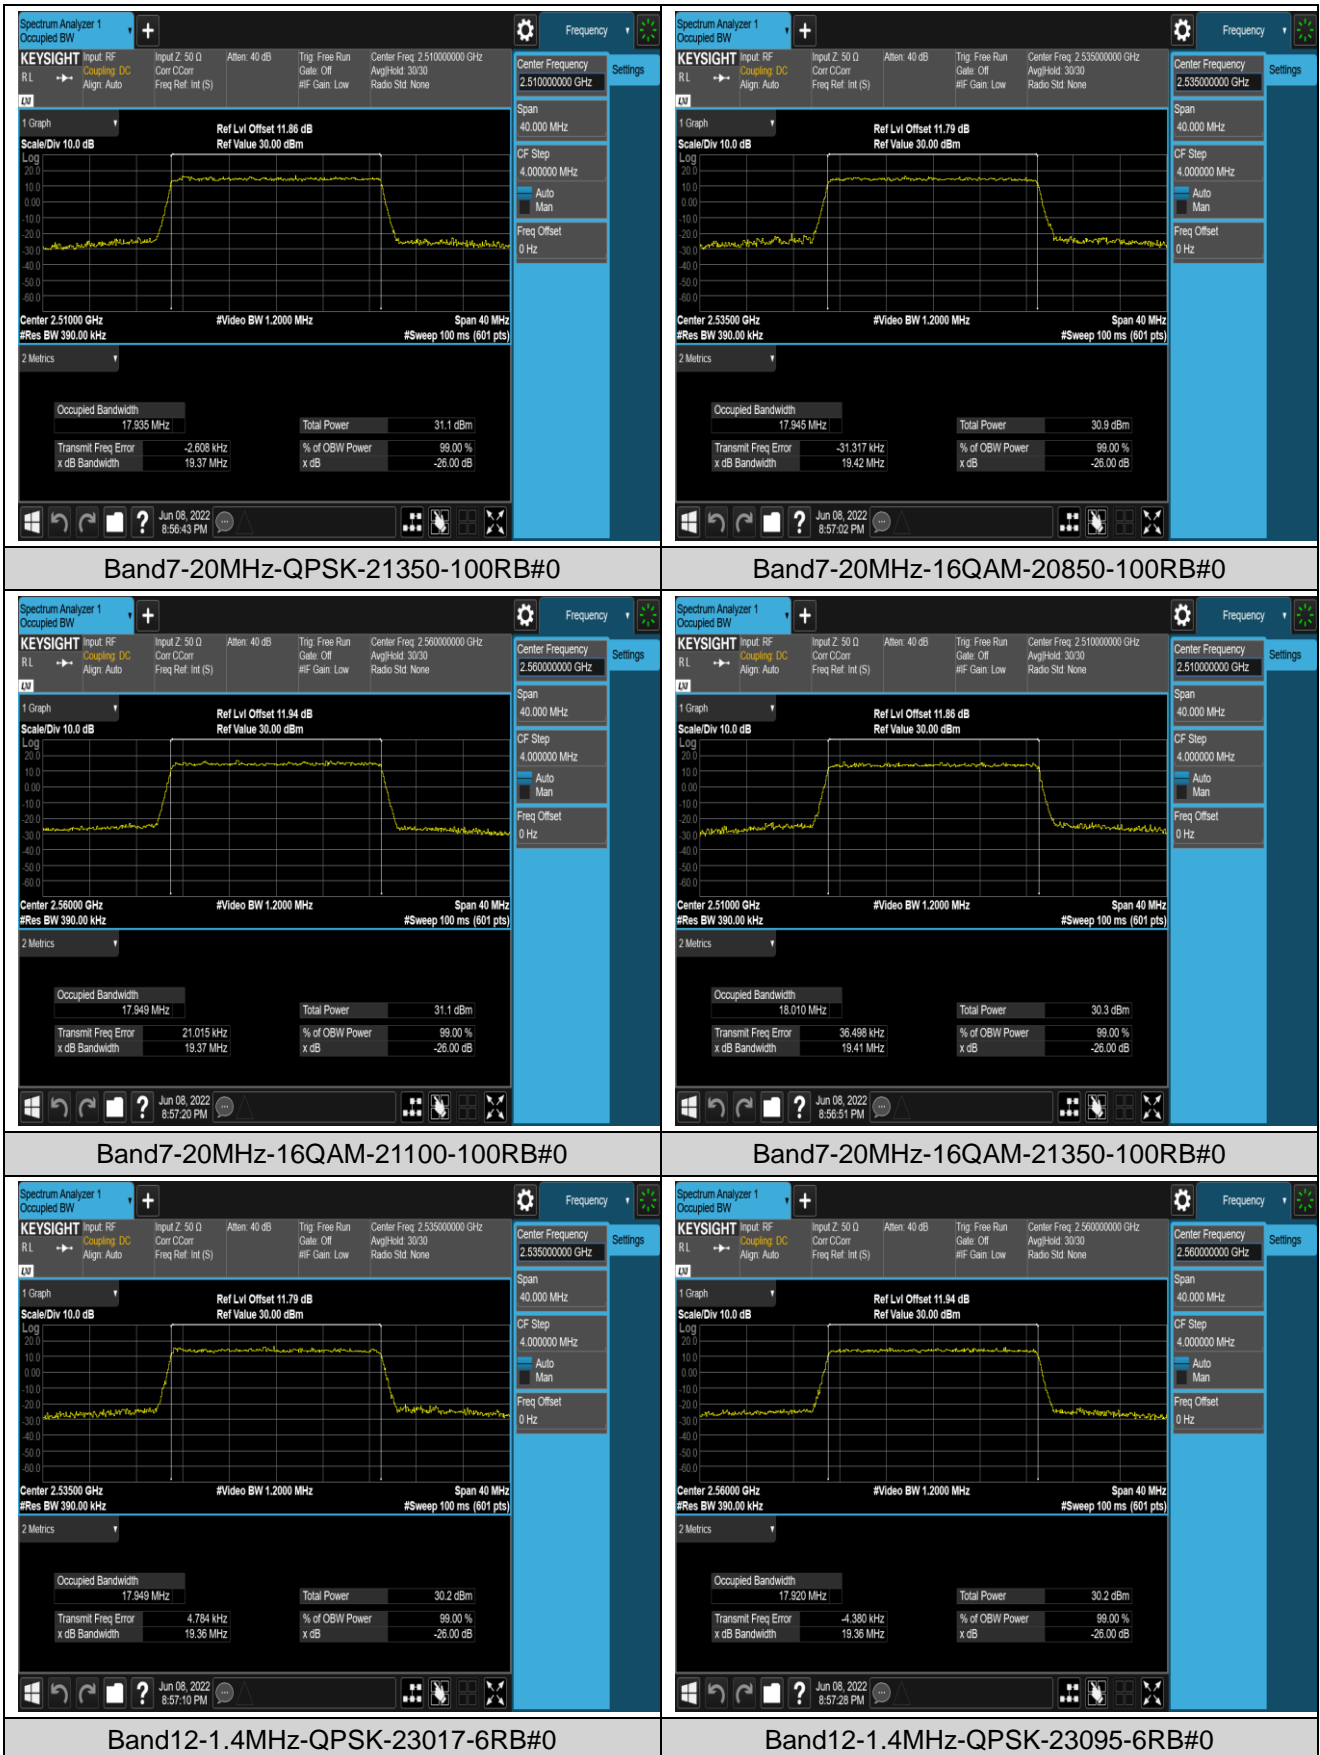

Band7-10MHz-16QAM-20800-50RB#0

Band7-10MHz-16QAM-21100-50RB#0

Band7-10MHz-16QAM-21400-50RB#0

Band7-15MHz-QPSK-20825-75RB#0

Band7-15MHz-QPSK-21100-75RB#0

Band7-15MHz-QPSK-21375-75RB#0

Band7-15MHz-16QAM-20825-75RB#0

Band7-15MHz-16QAM-21100-75RB#0

Band7-15MHz-16QAM-21375-75RB#0

Band7-20MHz-QPSK-20850-100RB#0

Band7-20MHz-QPSK-21100-100RB#0

Band12-5MHz-QPSK-23155-25RB#0

Band12-5MHz-16QAM-23035-25RB#0

Band12-5MHz-16QAM-23095-25RB#0