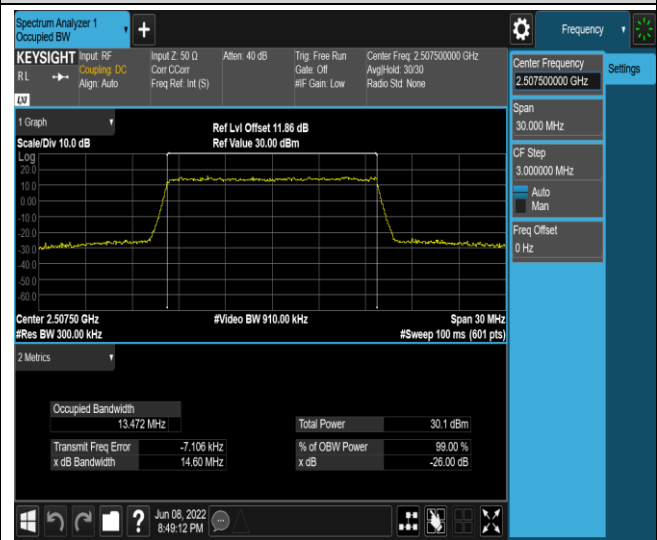

Band7-10MHz-16QAM-20800-50RB#0

Band7-10MHz-16QAM-21100-50RB#0

Band7-10MHz-16QAM-21400-50RB#0

Band7-15MHz-QPSK-20825-75RB#0

Band7-15MHz-QPSK-21100-75RB#0

Band7-15MHz-QPSK-21375-75RB#0

Band7-15MHz-16QAM-20825-75RB#0