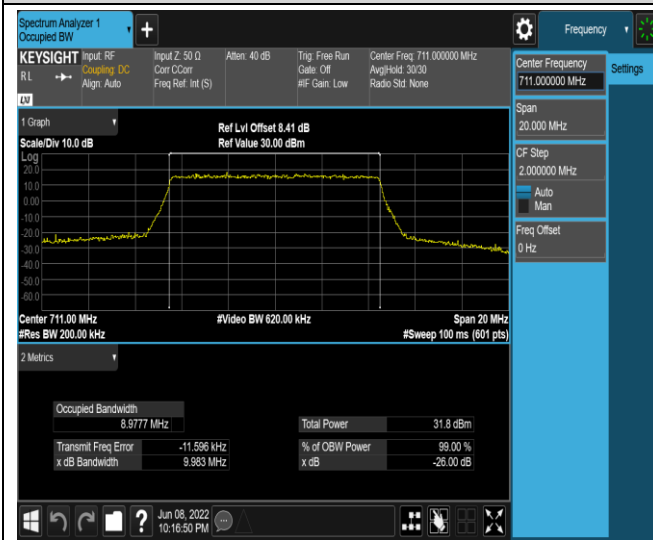

Band17-10MHz-QPSK-23800-50RB#0

Band17-10MHz-16QAM-23790-50RB#0

Band17-10MHz-16QAM-23800-50RB#0