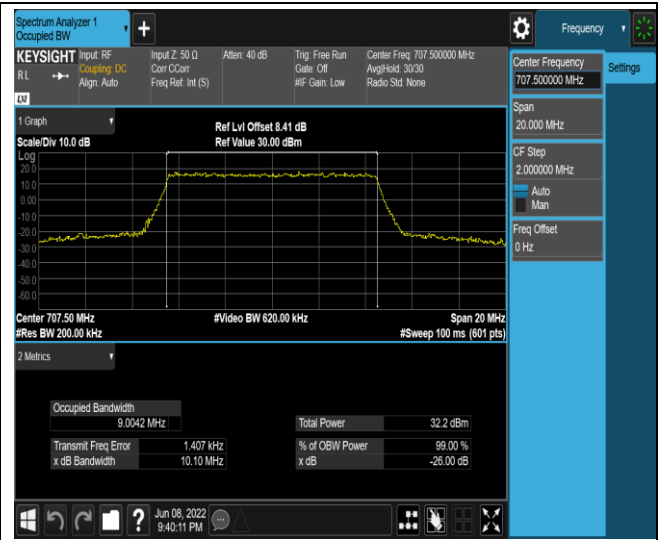

Band12-5MHz-16QAM-23155-25RB#0

Band12-10MHz-QPSK-23060-50RB#0

Band12-10MHz-QPSK-23095-50RB#0

Band12-10MHz-QPSK-23130-50RB#0

Band12-10MHz-16QAM-23060-50RB#0

Band12-10MHz-16QAM-23095-50RB#0

Band12-10MHz-16QAM-23130-50RB#0