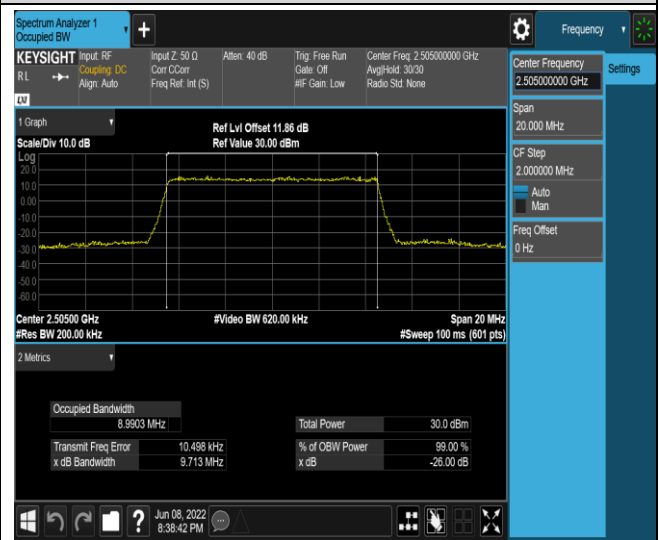

Band7-10MHz-16QAM-20800-50RB#0

Band7-10MHz-16QAM-21400-50RB#0