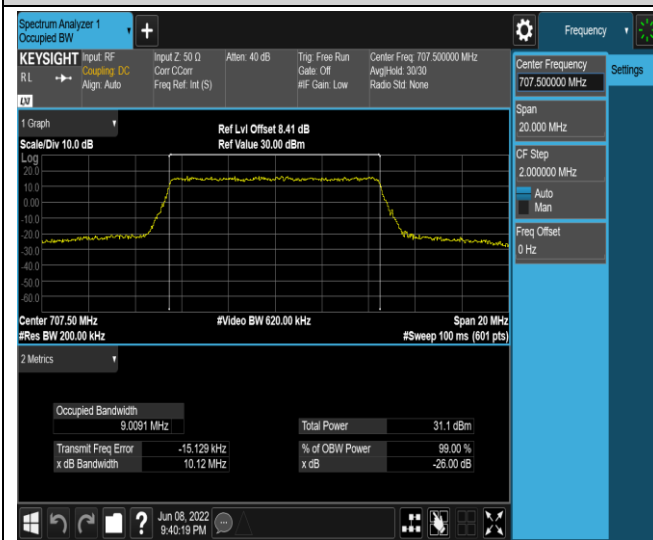

Band12-5MHz-16QAM-23155-25RB#0

Band12-10MHz-QPSK-23060-50RB#0

Band12-10MHz-QPSK-23095-50RB#0

Band12-10MHz-QPSK-23130-50RB#0

Band12-10MHz-16QAM-23060-50RB#0

Band12-10MHz-16QAM-23095-50RB#0

Band12-10MHz-16QAM-23130-50RB#0