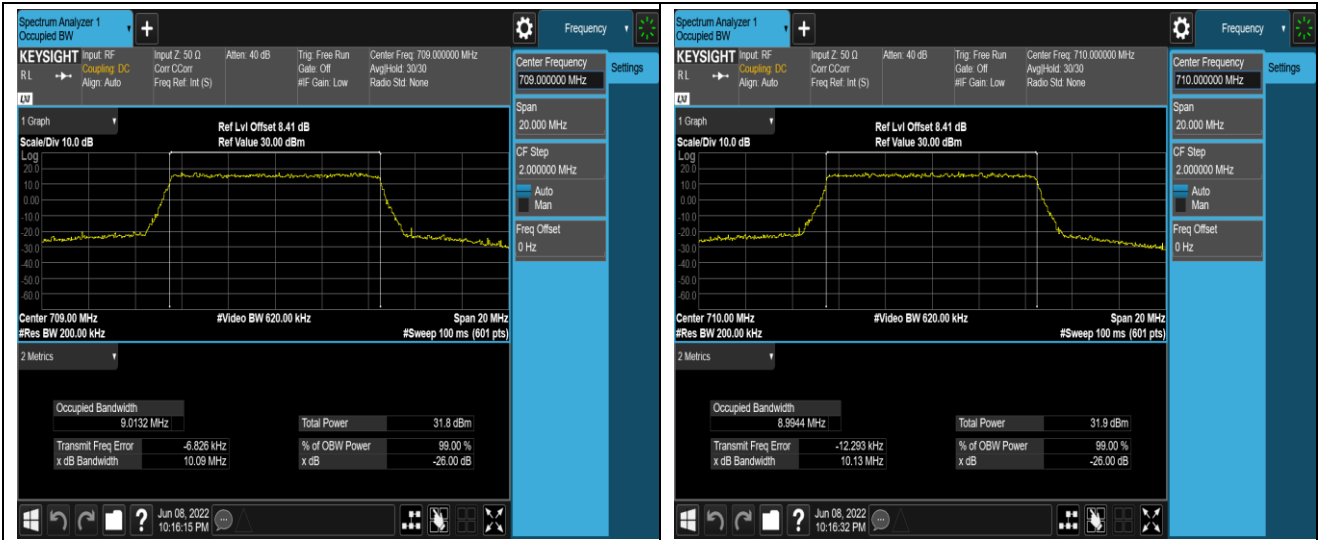

Band17-10MHz-QPSK-23800-50RB#0

Band17-10MHz-16QAM-23780-50RB#0