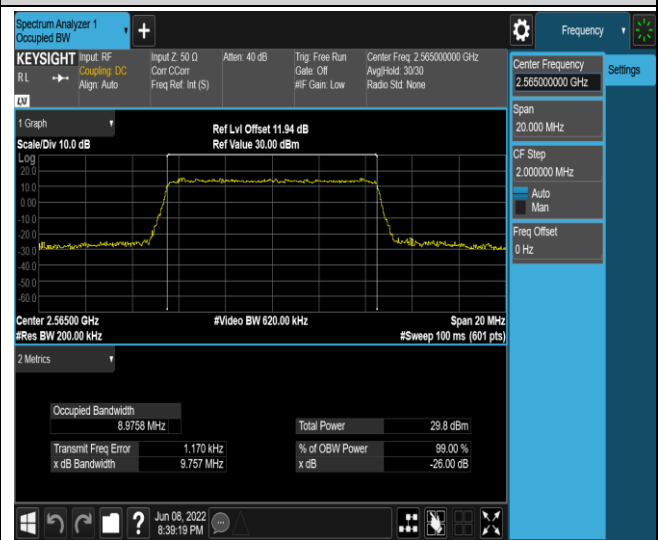

Band7-10MHz-16QAM-21400-50RB#0

Band7-15MHz-QPSK-21100-75RB#0