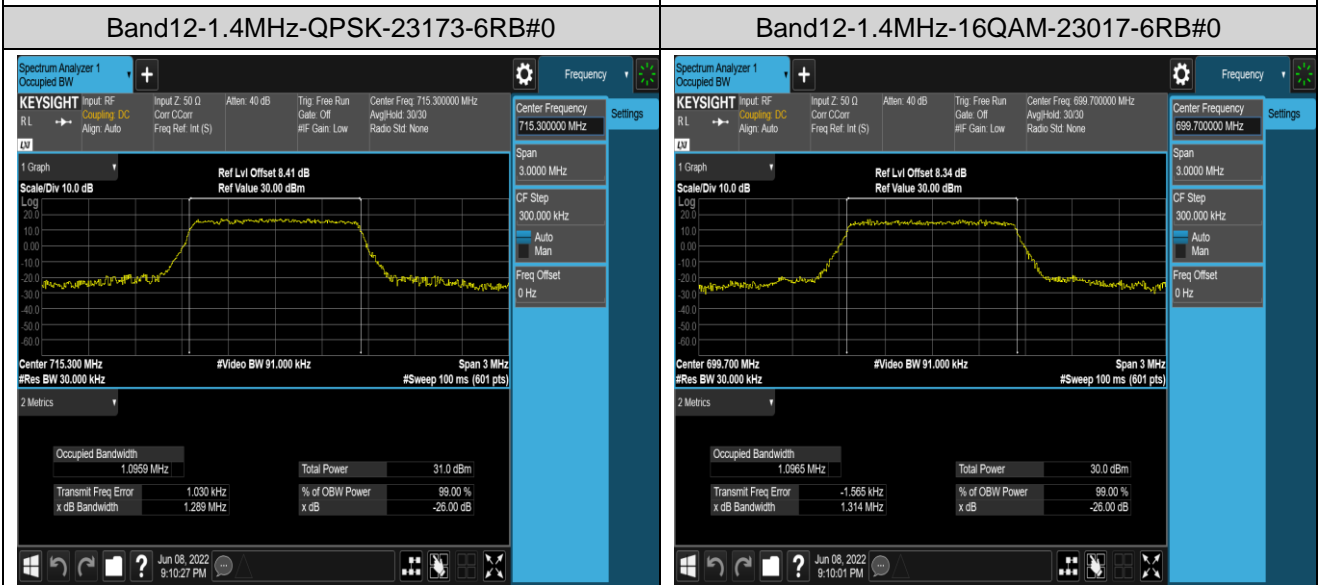

Band7-15MHz-16QAM-21100-75RB#0

Band7-15MHz-16QAM-21375-75RB#0

Band7-20MHz-QPSK-20850-100RB#0

Band7-20MHz-QPSK-21100-100RB#0

Band12-5MHz-QPSK-23155-25RB#0

Band12-5MHz-16QAM-23035-25RB#0

Band12-5MHz-16QAM-23095-25RB#0