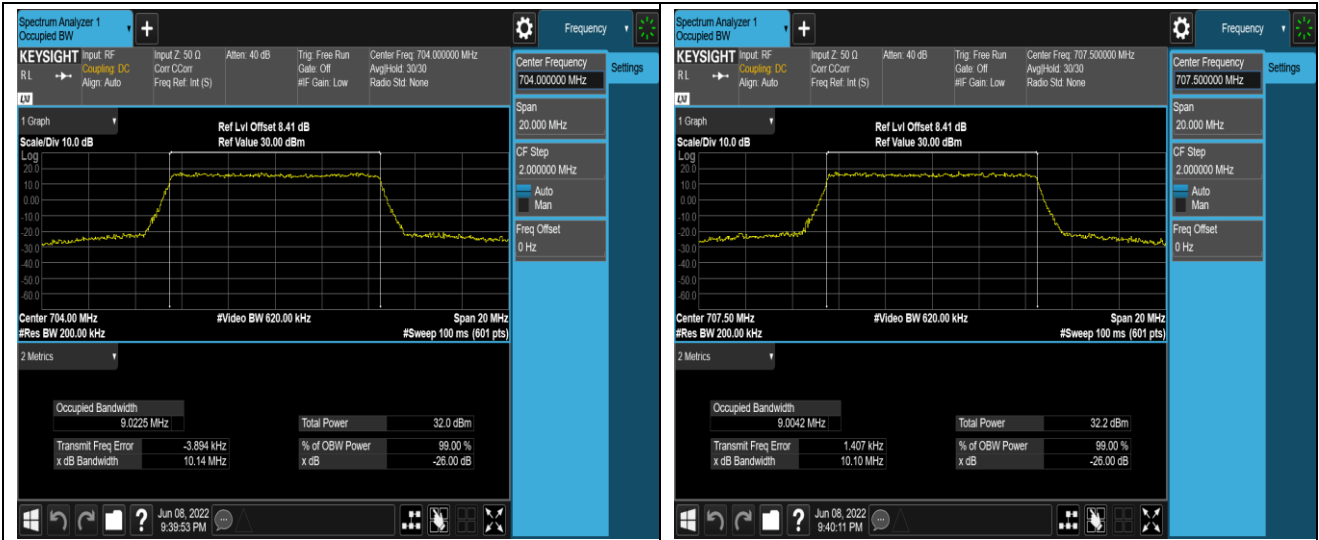

Band12-10MHz-QPSK-23060-50RB#0

Band12-10MHz-QPSK-23095-50RB#0

Band12-10MHz-16QAM-23060-50RB#0

Band12-10MHz-QPSK-23130-50RB#0