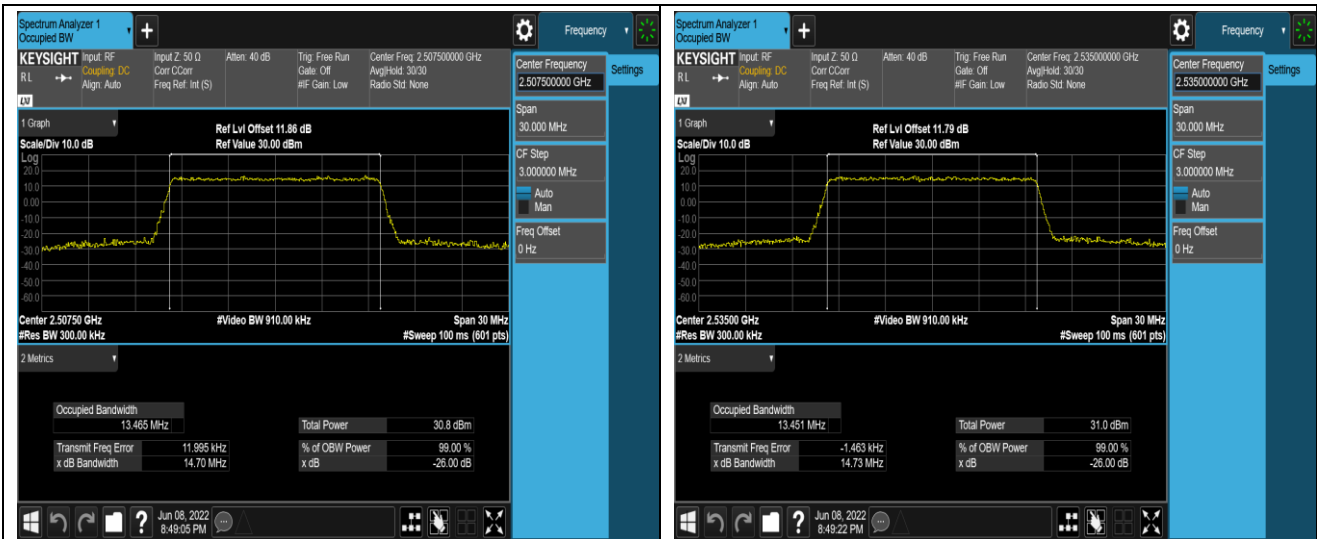

Band7-10MHz-16QAM-20800-50RB#0

Band7-10MHz-16QAM-21100-50RB#0

Band7-10MHz-16QAM-21400-50RB#0

Band7-15MHz-QPSK-20825-75RB#0

Band7-15MHz-QPSK-21100-75RB#0

Band7-15MHz-QPSK-21375-75RB#0

Band7-15MHz-16QAM-20825-75RB#0