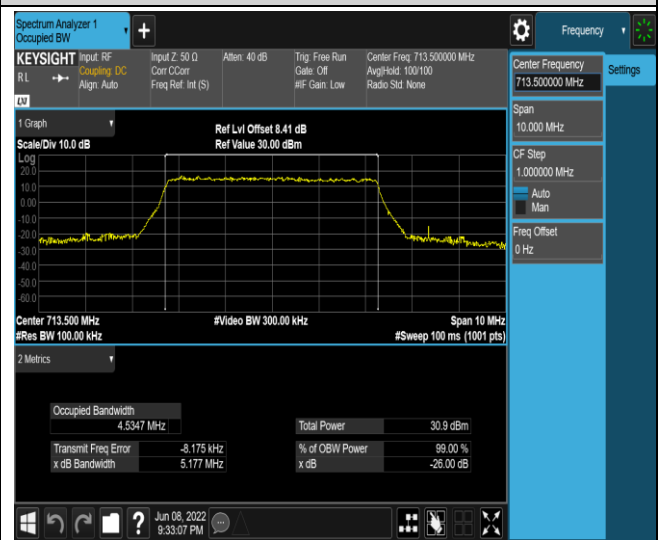

Band12-5MHz-16QAM-23155-25RB#0

Band12-10MHz-QPSK-23095-50RB#0