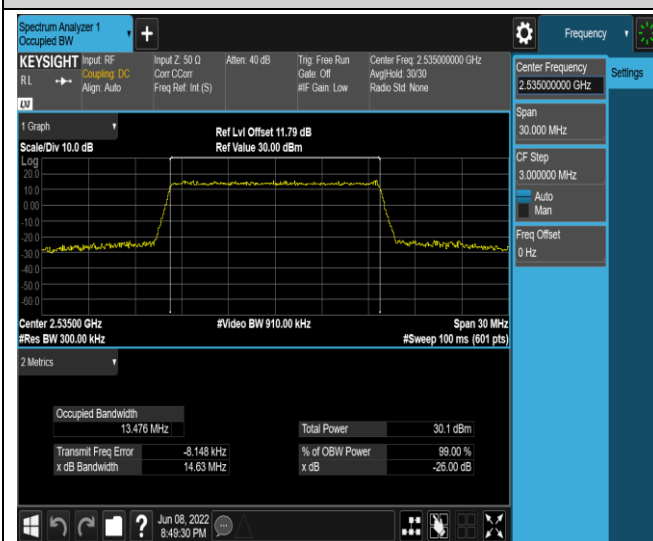

Band7-15MHz-16QAM-21100-75RB#0

Band7-20MHz-QPSK-20850-100RB#0