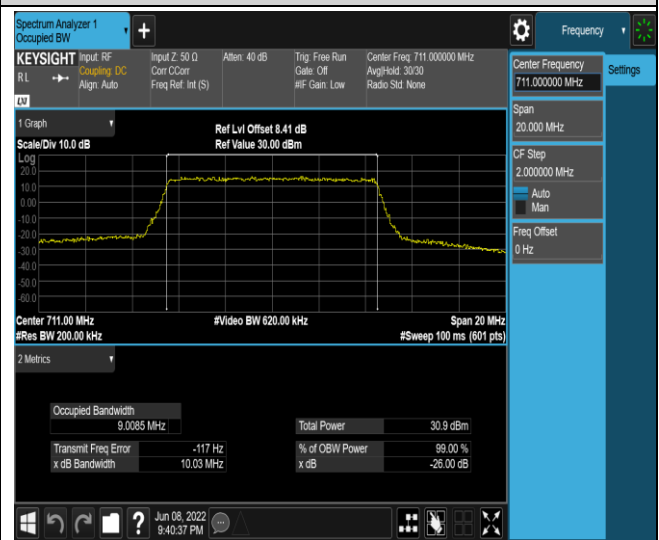

Band12-10MHz-16QAM-23130-50RB#0

Band17-5MHz-QPSK-23790-25RB#0