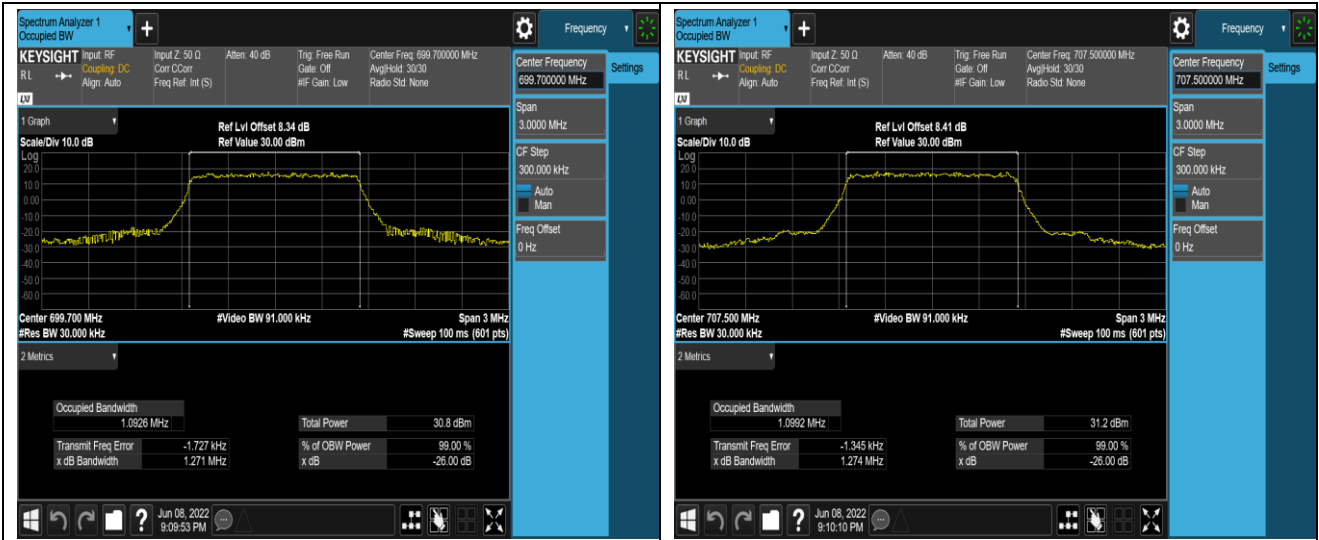

Band7-15MHz-16QAM-21100-75RB#0

Band7-15MHz-16QAM-21375-75RB#0

Band7-20MHz-QPSK-20850-100RB#0

Band7-20MHz-QPSK-21100-100RB#0

Band12-5MHz-QPSK-23155-25RB#0

Band12-5MHz-16QAM-23035-25RB#0

Band12-5MHz-16QAM-23095-25RB#0