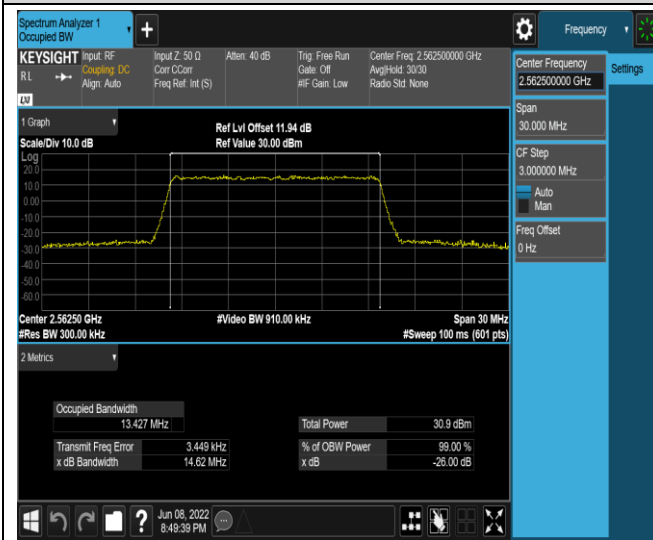

Band7-10MHz-16QAM-20800-50RB#0

Band7-10MHz-16QAM-21100-50RB#0

Band7-10MHz-16QAM-21400-50RB#0

Band7-15MHz-QPSK-20825-75RB#0

Band7-15MHz-QPSK-21100-75RB#0

Band7-15MHz-QPSK-21375-75RB#0

Band7-15MHz-16QAM-20825-75RB#0