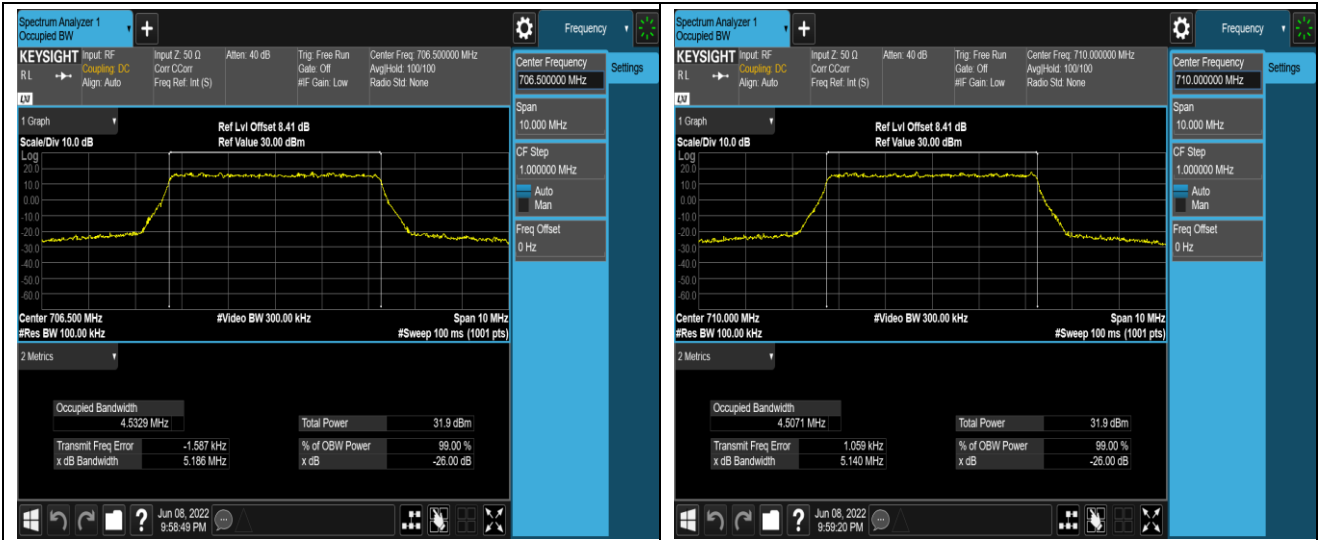

Band17-5MHz-QPSK-23755-25RB#0

Band17-5MHz-QPSK-23790-25RB#0