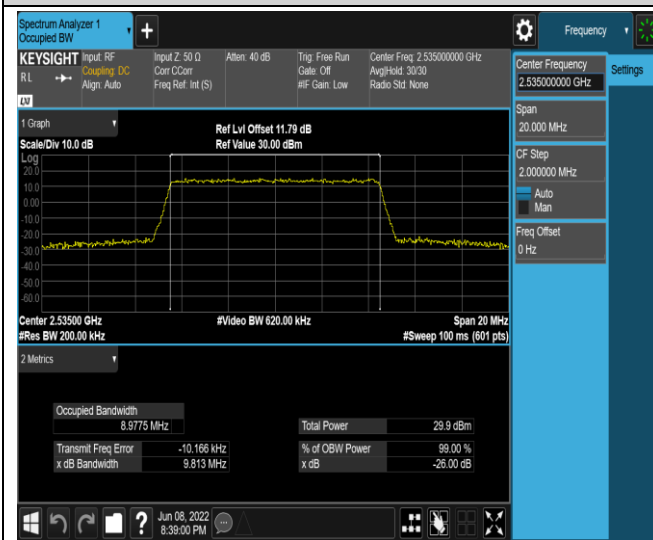

Band7-10MHz-16QAM-21100-50RB#0

Band7-15MHz-QPSK-20825-75RB#0