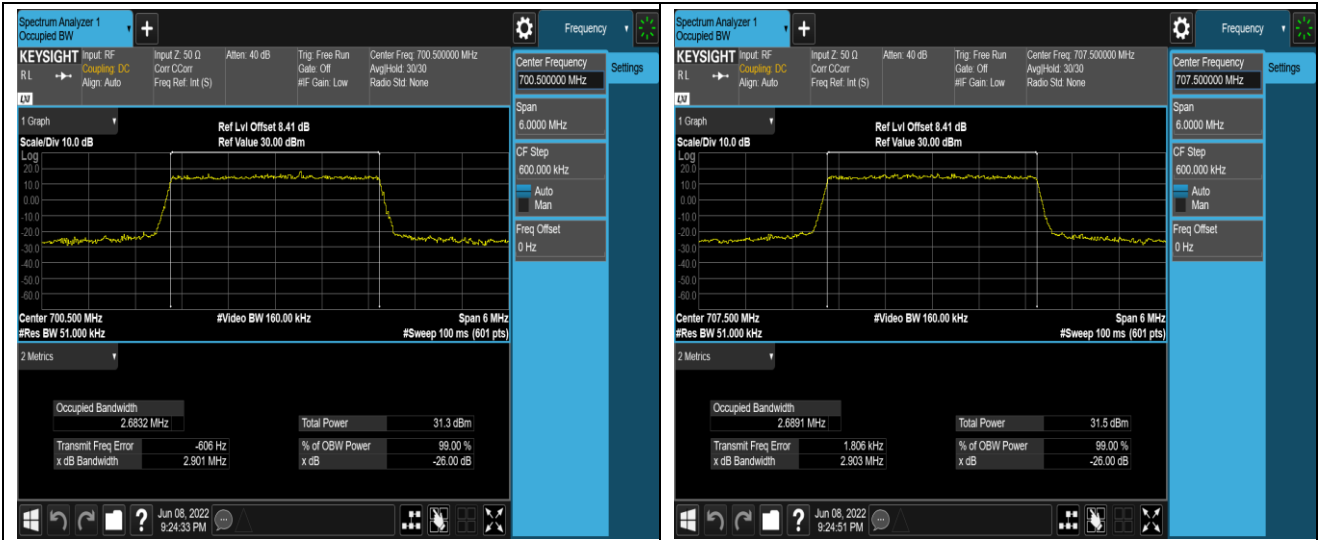

Band7-15MHz-16QAM-21100-75RB#0

Band7-15MHz-16QAM-21375-75RB#0

Band7-20MHz-QPSK-20850-100RB#0

Band7-20MHz-QPSK-21100-100RB#0

Band12-5MHz-QPSK-23155-25RB#0

Band12-5MHz-16QAM-23035-25RB#0

Band12-5MHz-16QAM-23095-25RB#0