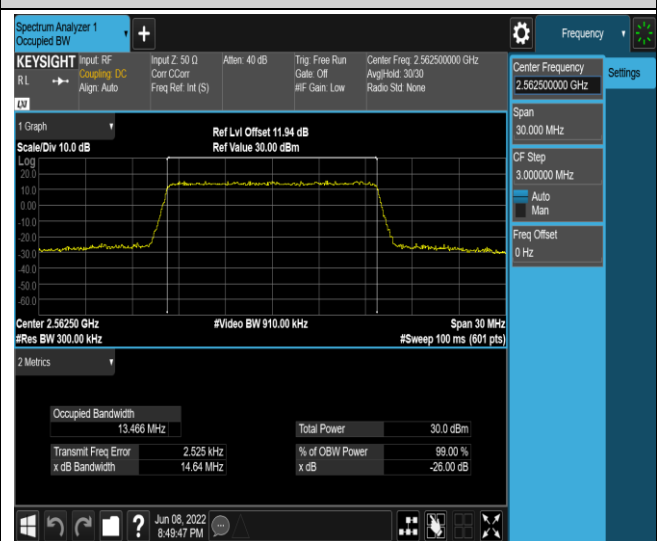

Band7-15MHz-16QAM-21375-75RB#0

Band7-20MHz-QPSK-21100-100RB#0