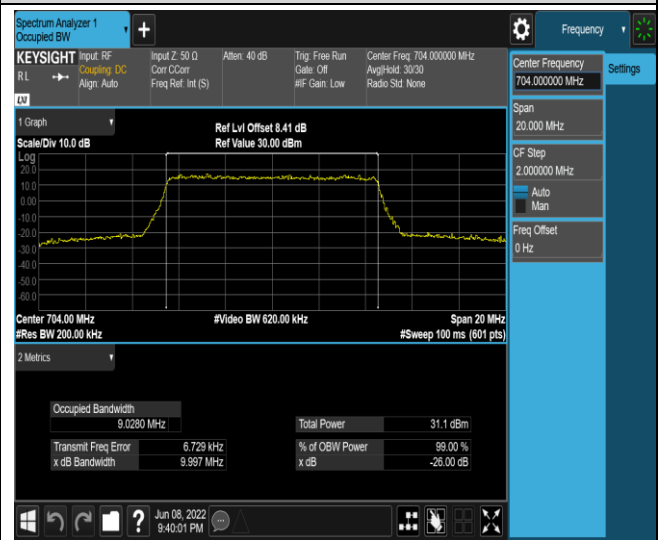

Band12-5MHz-16QAM-23155-25RB#0

Band12-10MHz-QPSK-23060-50RB#0

Band12-10MHz-QPSK-23095-50RB#0

Band12-10MHz-QPSK-23130-50RB#0

Band12-10MHz-16QAM-23060-50RB#0

Band12-10MHz-16QAM-23095-50RB#0

Band12-10MHz-16QAM-23130-50RB#0