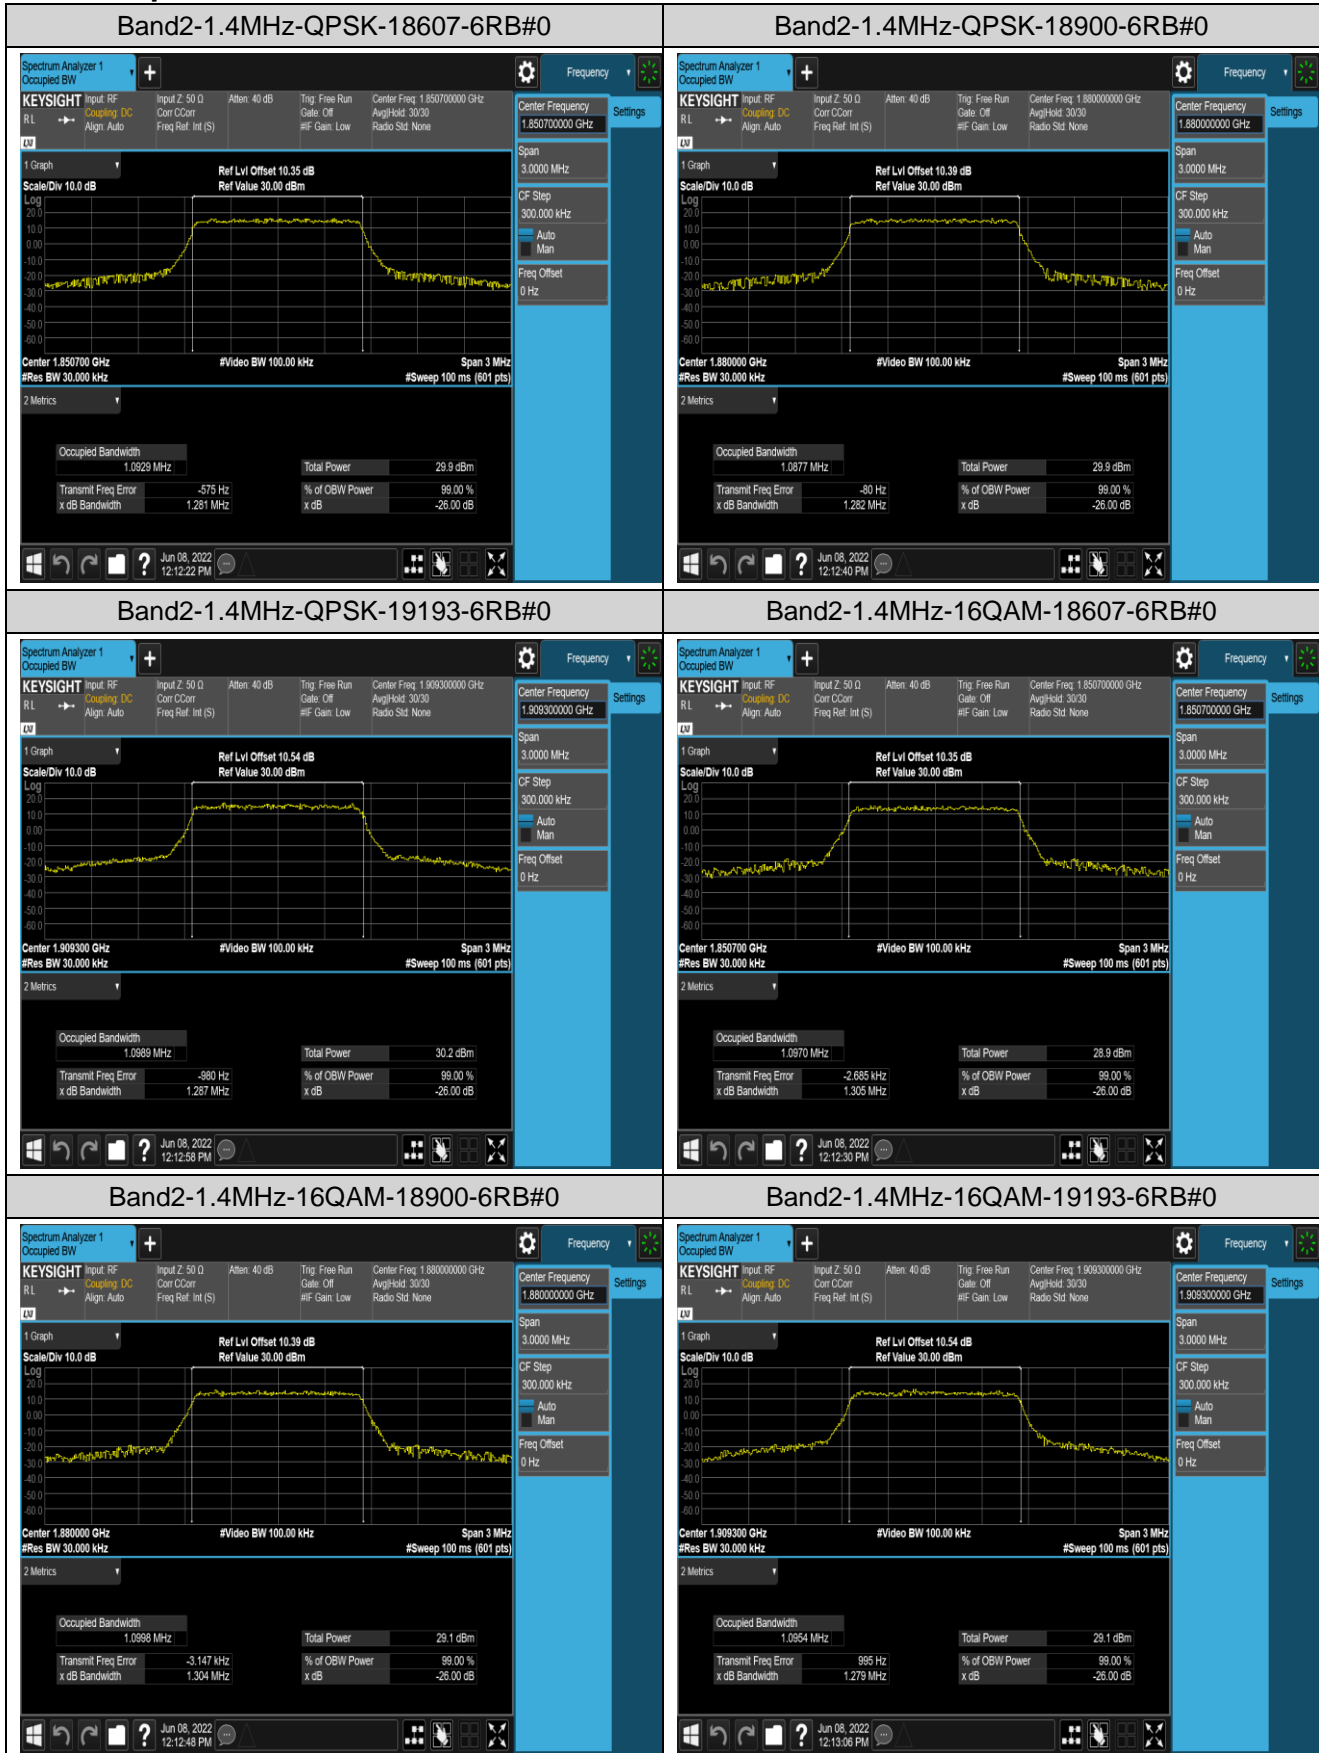

Test Graphs