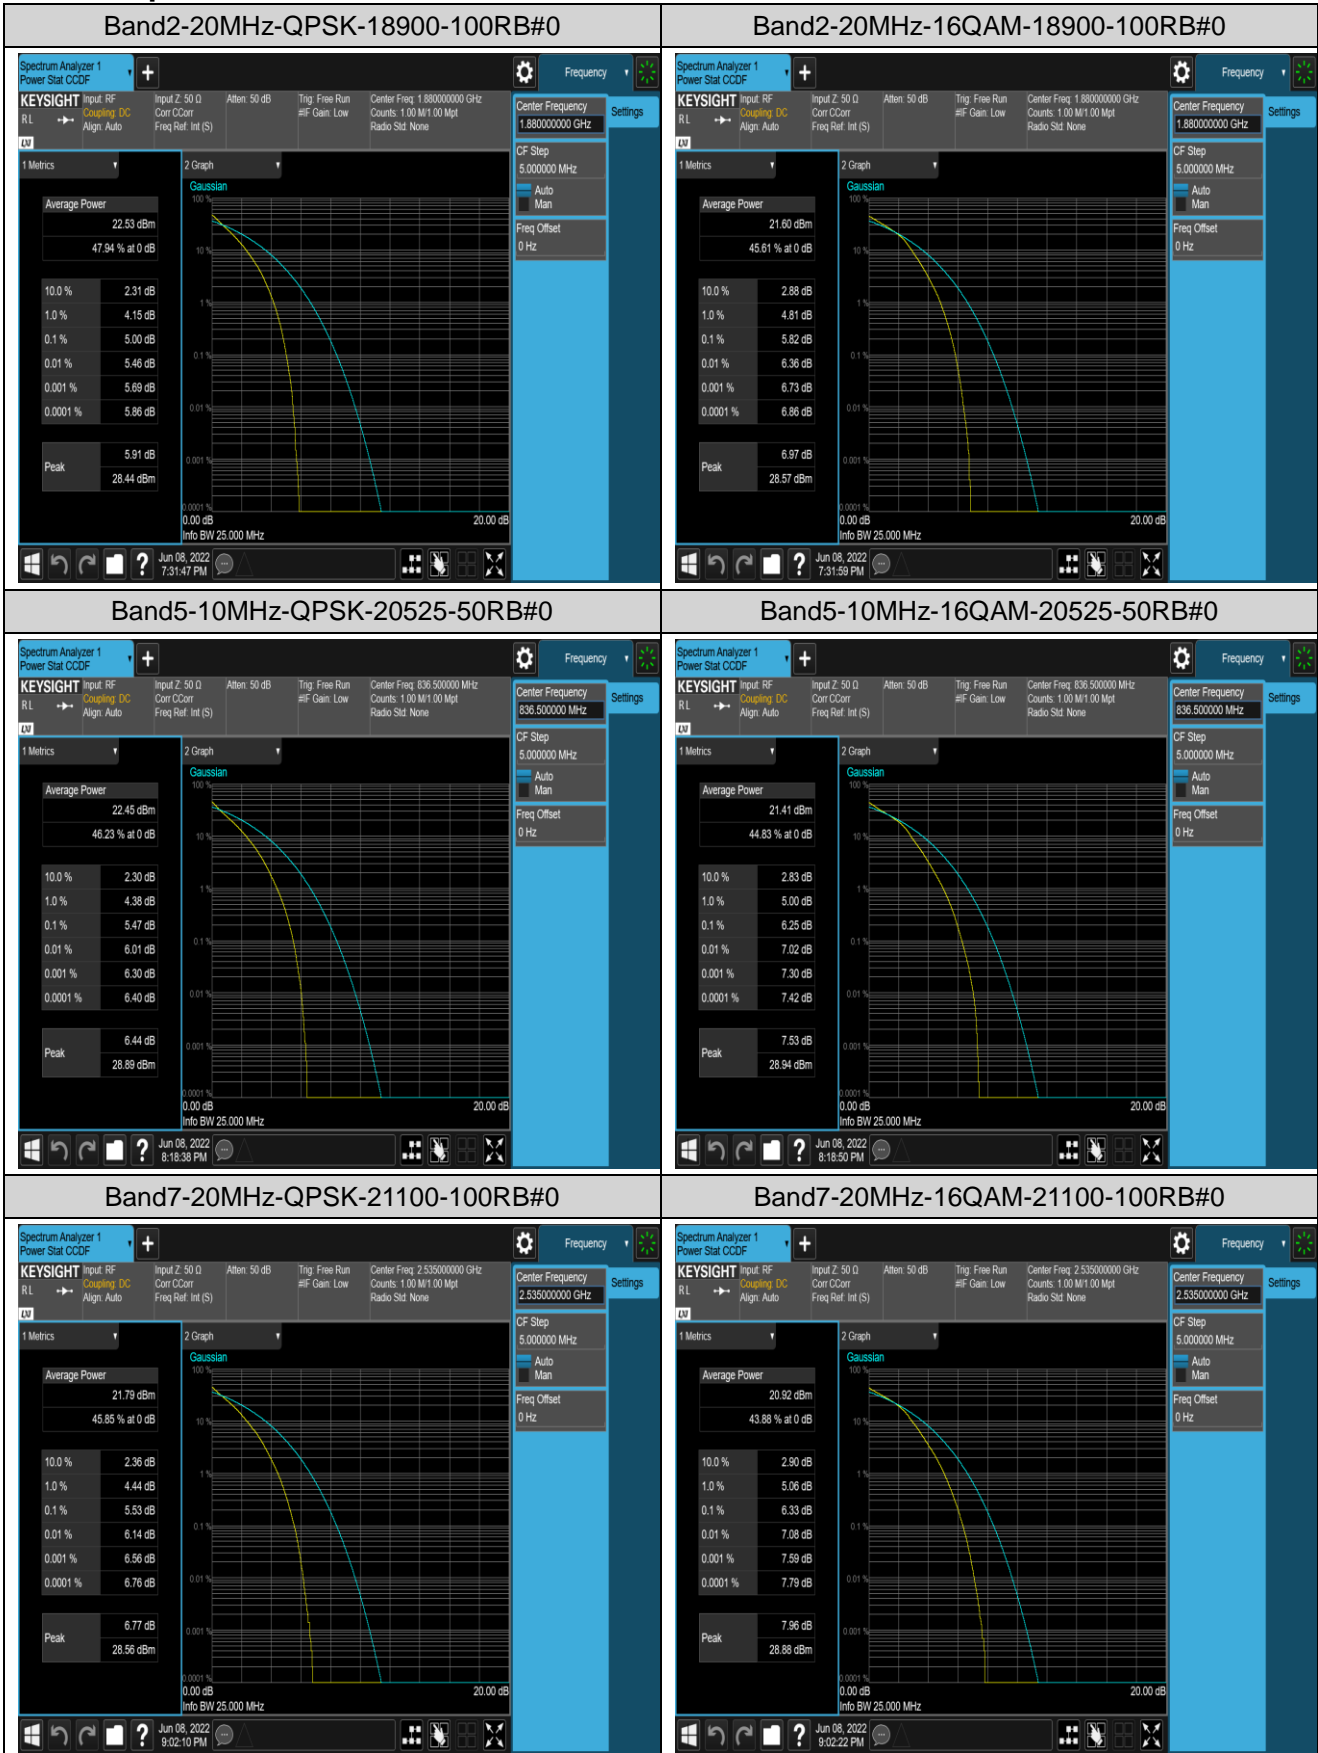

Test Graphs