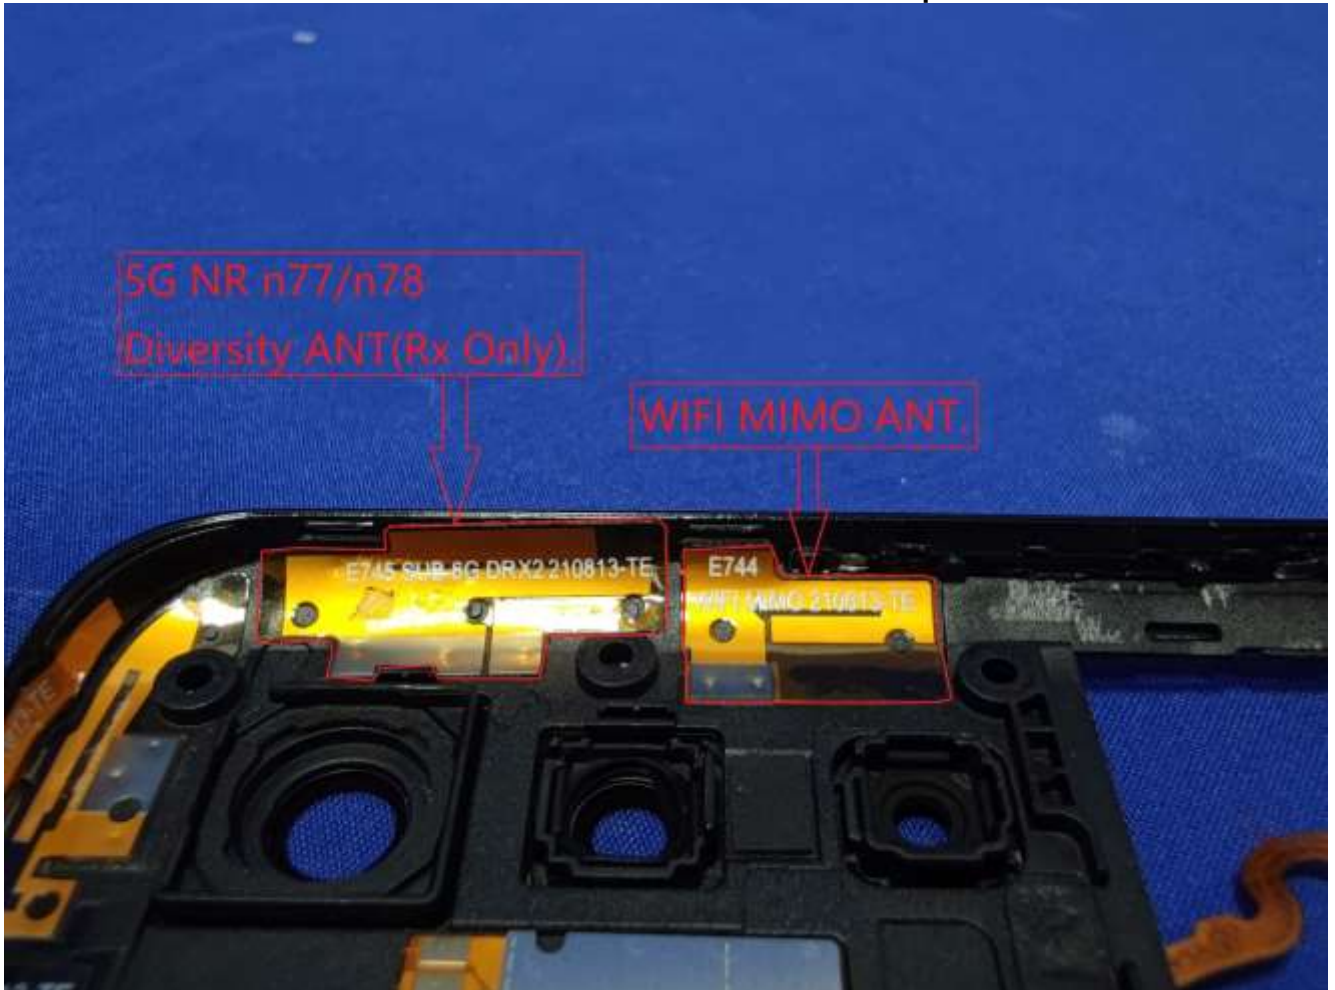

EUT Photos (Model: LE8)

### SAR Test Setup Photos

#### Body

Front side (10mm)

Back side(10mm)

Left side(10mm)

Right side(10mm)

Top side(10mm)