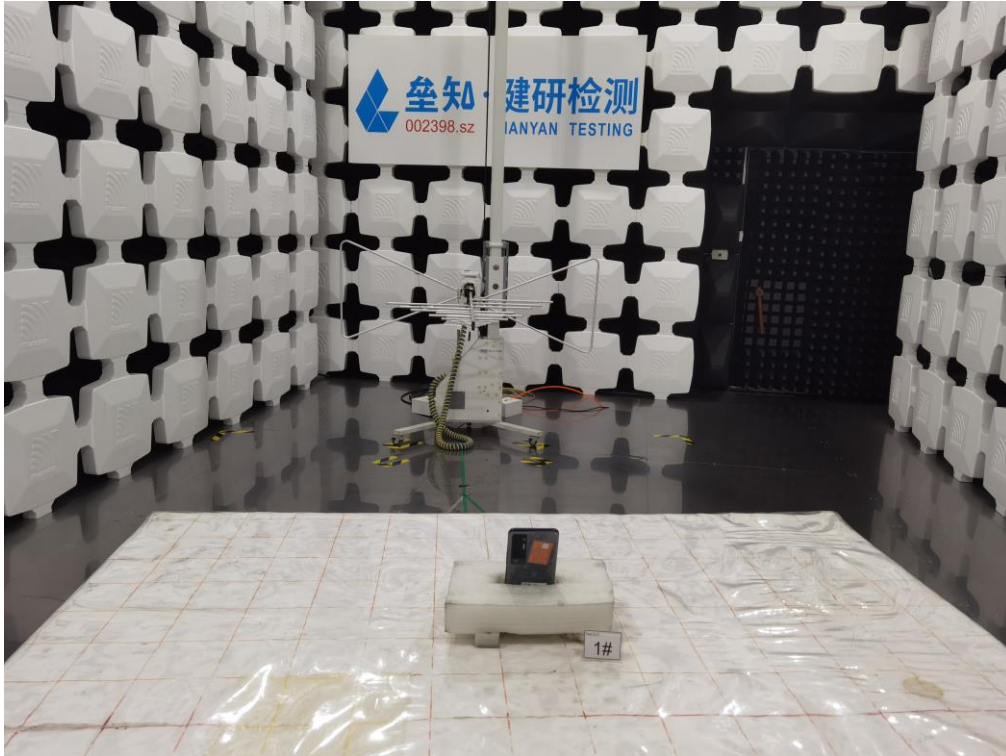

7 Test Setup Photo

Radiated Spurious Emission
Below 1GHz

Above 1GHz

Conducted Emission**8 EUT Constructional Details**

Reference to the test report No.: JYTSZB-R12-2101980

-----End of report-----