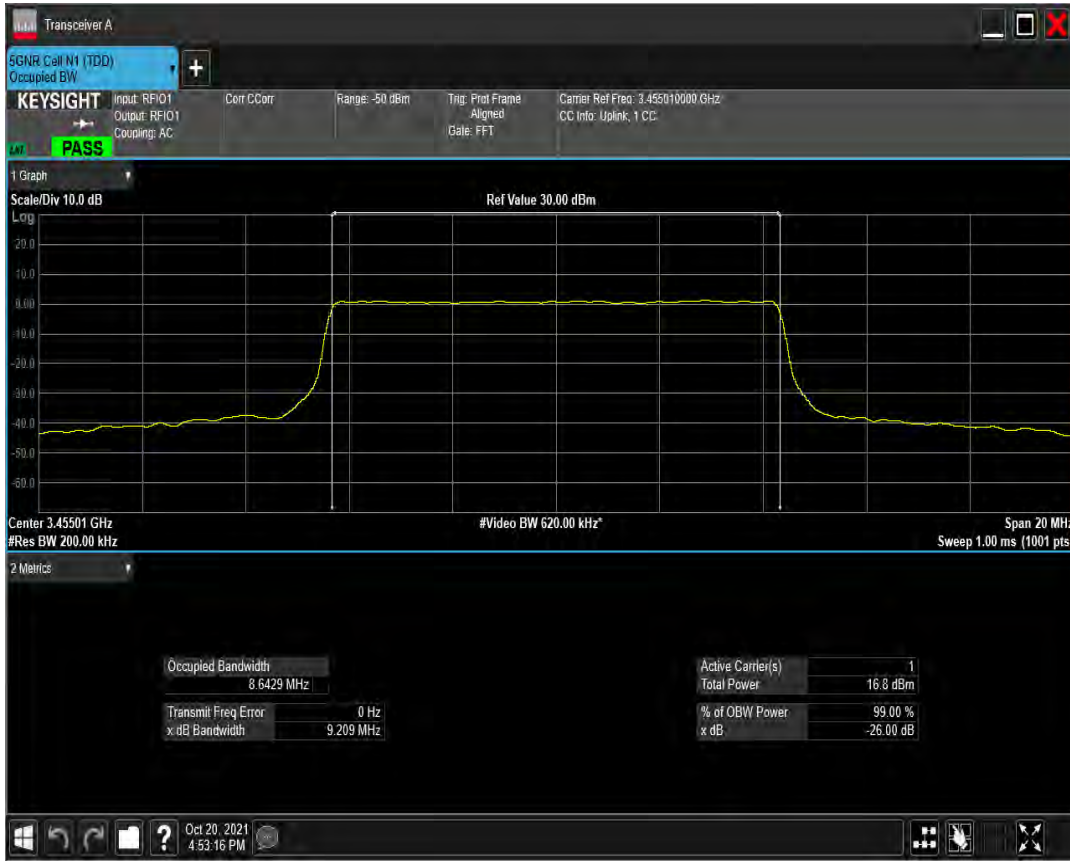

n77(3450-3550) SCS=30kHz CP_QAM256 BW=10MHz Channel=630334 RB=24@0