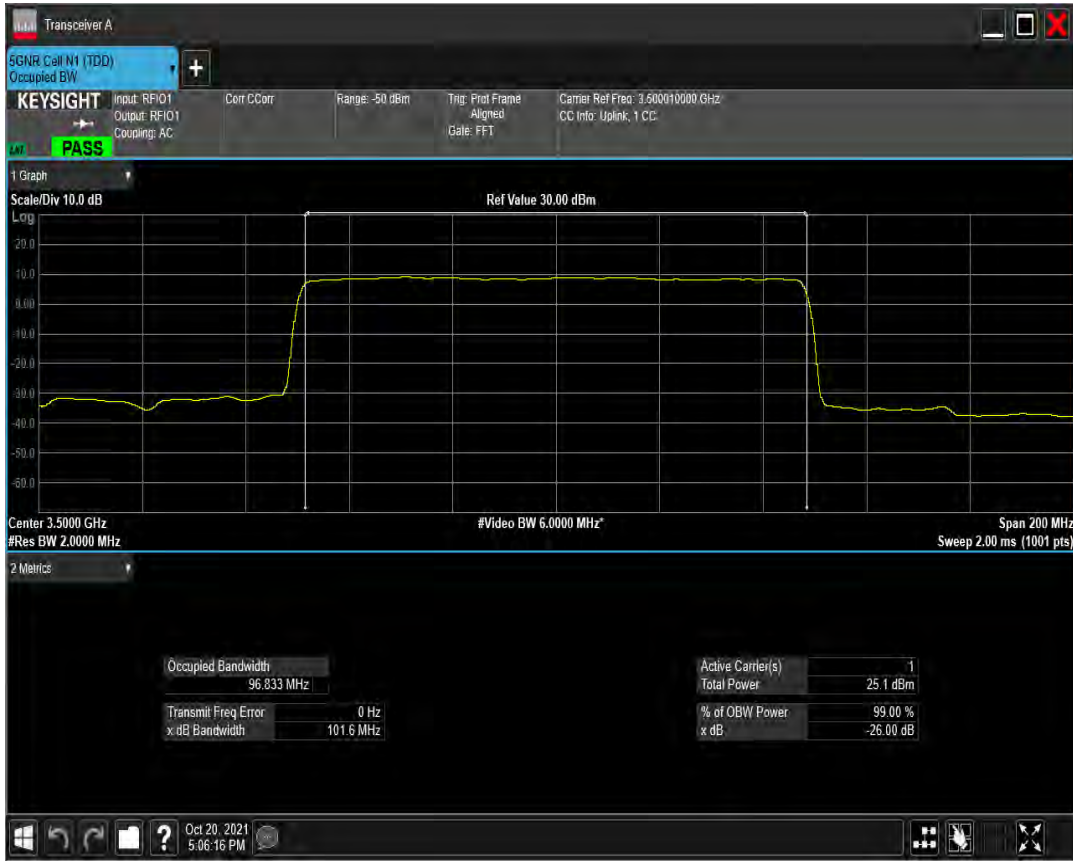

n77(3450-3550) SCS=30kHz DFT_BPSK BW=100MHz Channel=633334 RB=270@0

n77(3450-3550) SCS=30kHz DFT_QPSK BW=100MHz Channel=633334 RB=270@0