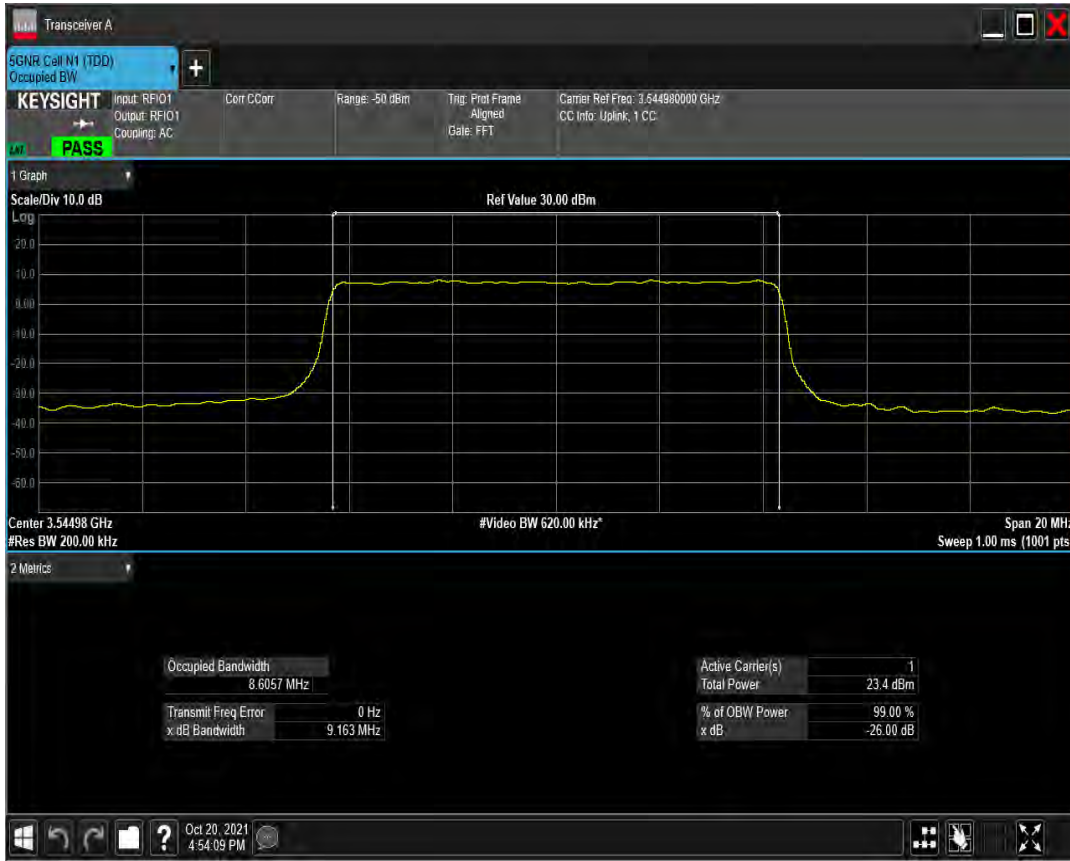

n77(3450-3550) SCS=30kHz DFT_QAM64 BW=10MHz Channel=636332 RB=24@0