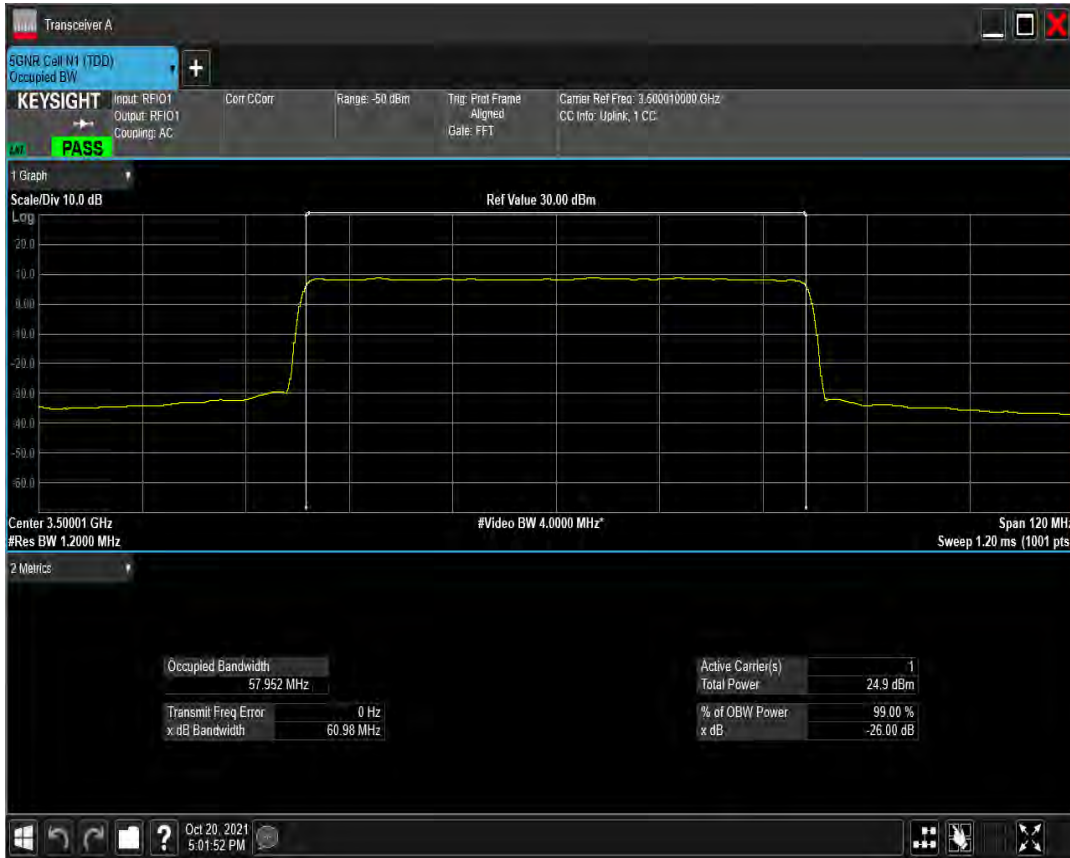

n77(3450-3550) SCS=30kHz DFT_QPSK BW=60MHz Channel=633334 RB=162@0

n77(3450-3550) SCS=30kHz DFT_QAM16 BW=60MHz Channel=633334 RB=162@0