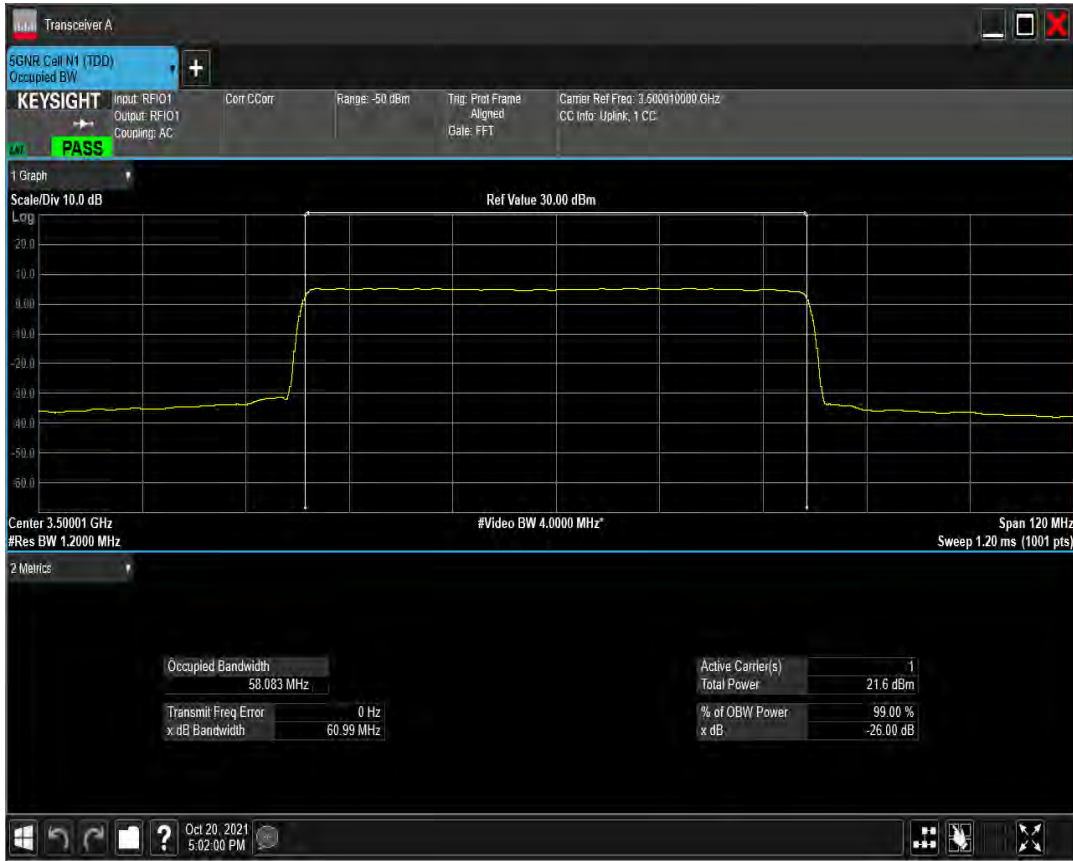

n77(3450-3550) SCS=30kHz CP_QPSK BW=60MHz Channel=633334 RB=162@0