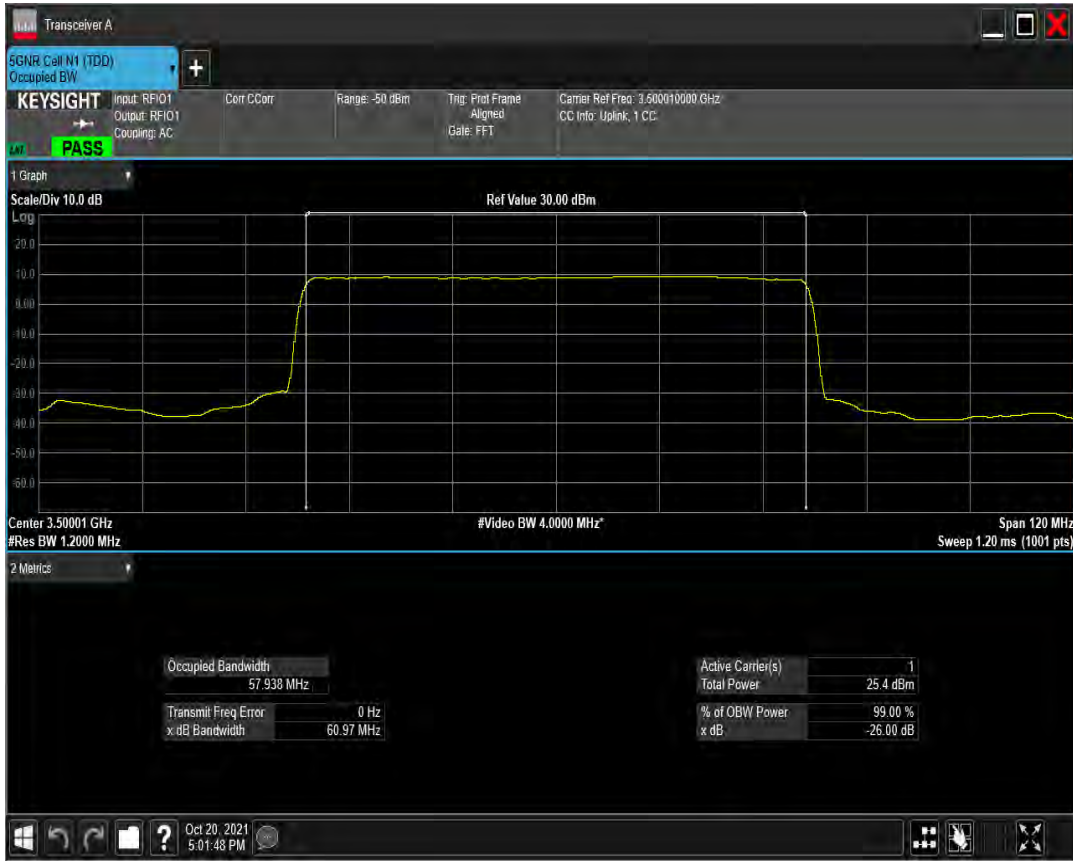

n77(3450-3550) SCS=30kHz CP_QAM16 BW=50MHz Channel=633334 RB=133@0

n77(3450-3550) SCS=30kHz CP_QAM64 BW=50MHz Channel=633334 RB=133@0

n77(3450-3550) SCS=30kHz CP_QAM256 BW=50MHz Channel=633334 RB=133@0

n77(3450-3550) SCS=30kHz DFT_BPSK BW=60MHz Channel=633334 RB=162@0