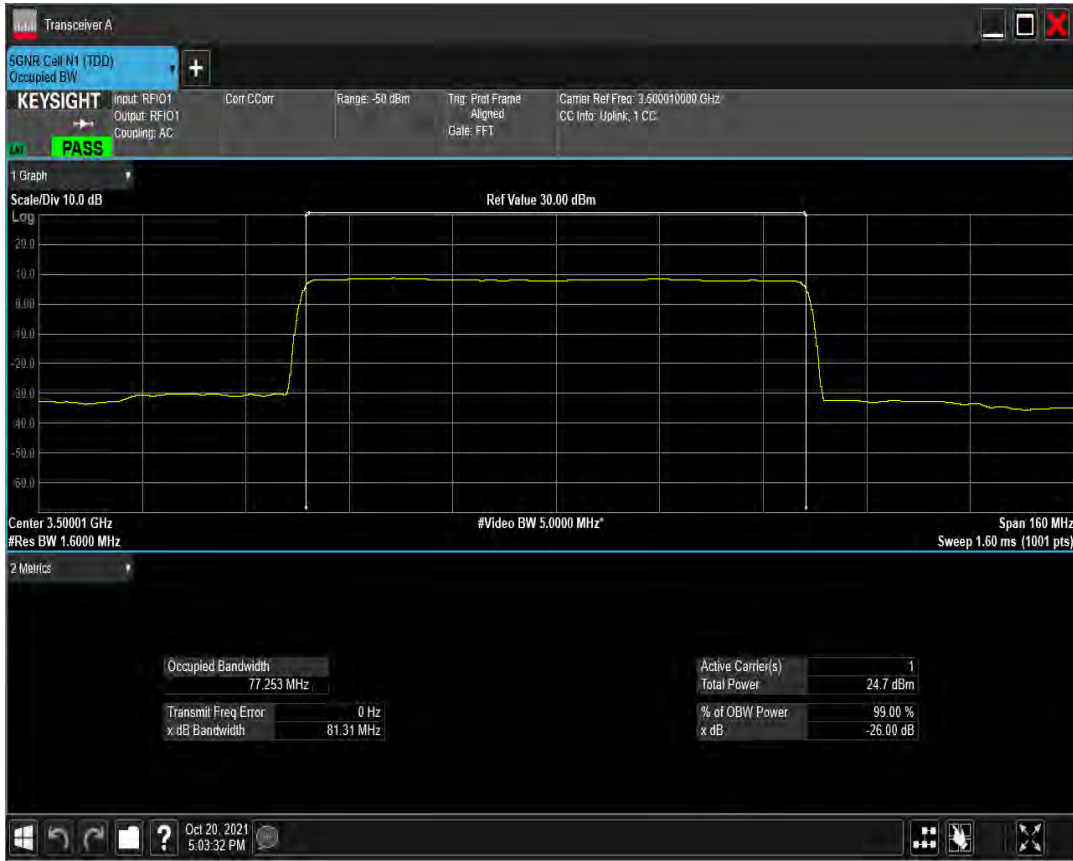

n77(3450-3550) SCS=30kHz DFT_QPSK BW=80MHz Channel=633334 RB=216@0