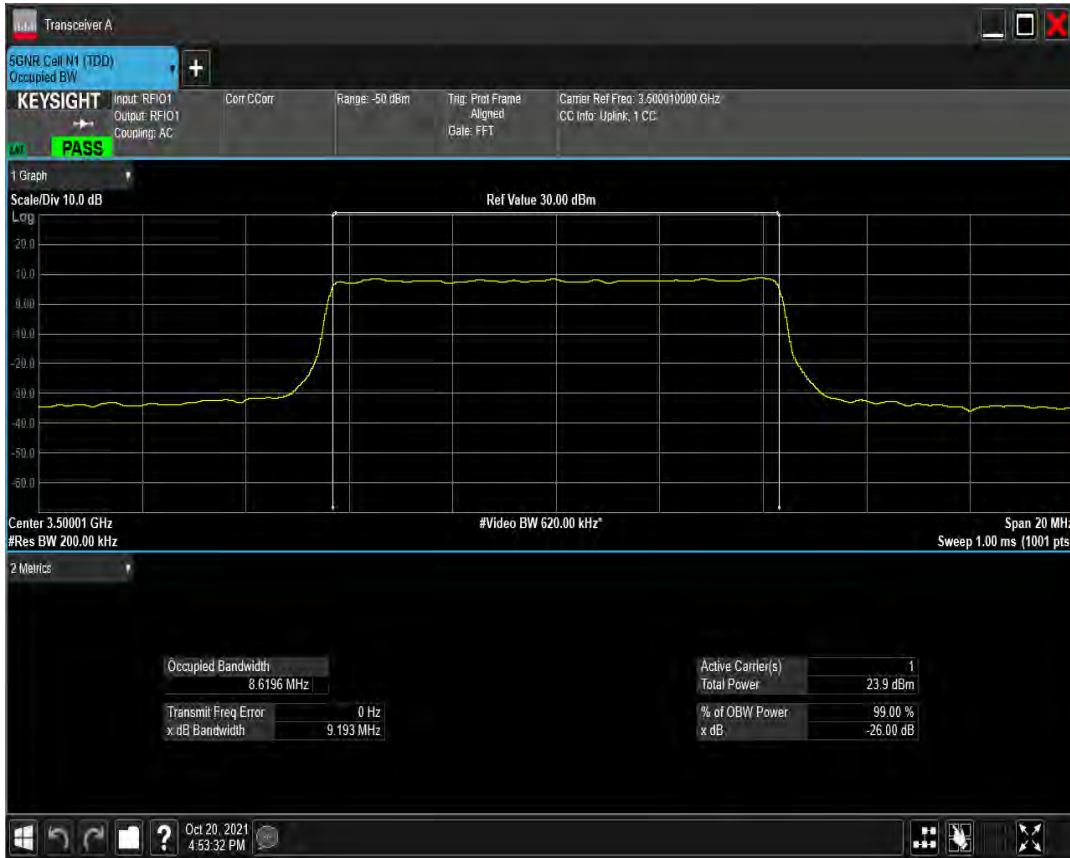

n77(3450-3550) SCS=30kHz DFT_BPSK BW=10MHz Channel=633334 RB=24@0

n77(3450-3550) SCS=30kHz DFT_QPSK BW=10MHz Channel=633334 RB=24@0

n77(3450-3550) SCS=30kHz DFT_QAM16 BW=10MHz Channel=633334 RB=24@0

n77(3450-3550) SCS=30kHz DFT_QAM64 BW=10MHz Channel=633334 RB=24@0