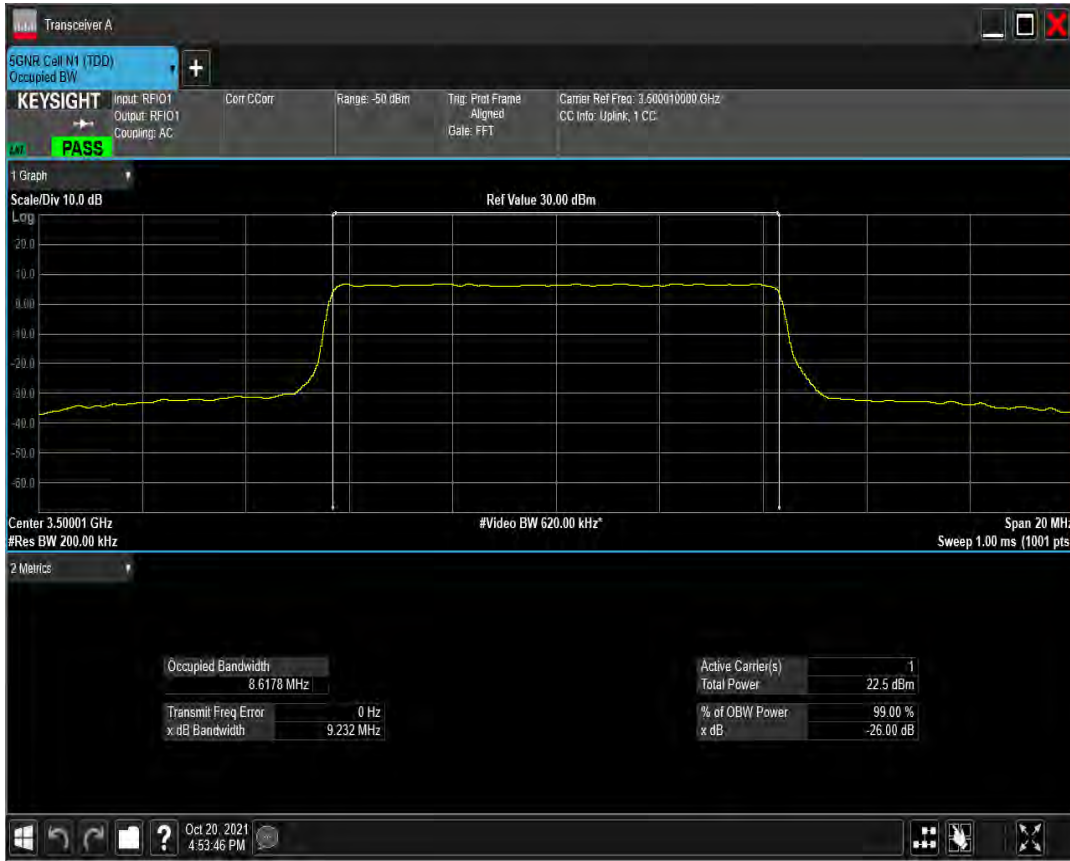

n77(3450-3550) SCS=30kHz DFT_QAM256 BW=10MHz Channel=633334 RB=24 @0

n77(3450-3550) SCS=30kHz CP_QPSK BW=10MHz Channel=633334 RB=24@0

n77(3450-3550) SCS=30kHz CP_QAM16 BW=10MHz Channel=633334 RB=24@0

n77(3450-3550) SCS=30kHz CP_QAM64 BW=10MHz Channel=633334 RB=24@0