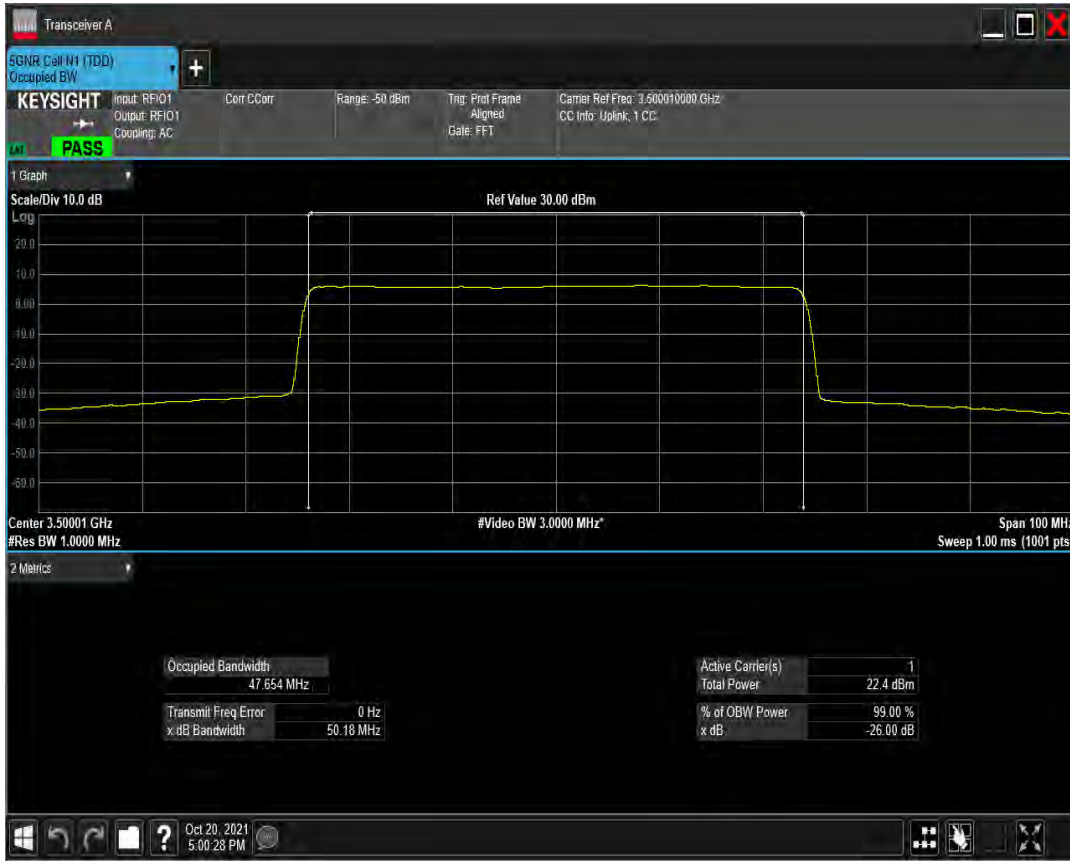

n77(3450-3550) SCS=30kHz CP_QAM64 BW=50MHz Channel=633334 RB=133@0

n77(3450-3550) SCS=30kHz CP_QAM256 BW=50MHz Channel=633334 RB=133@0