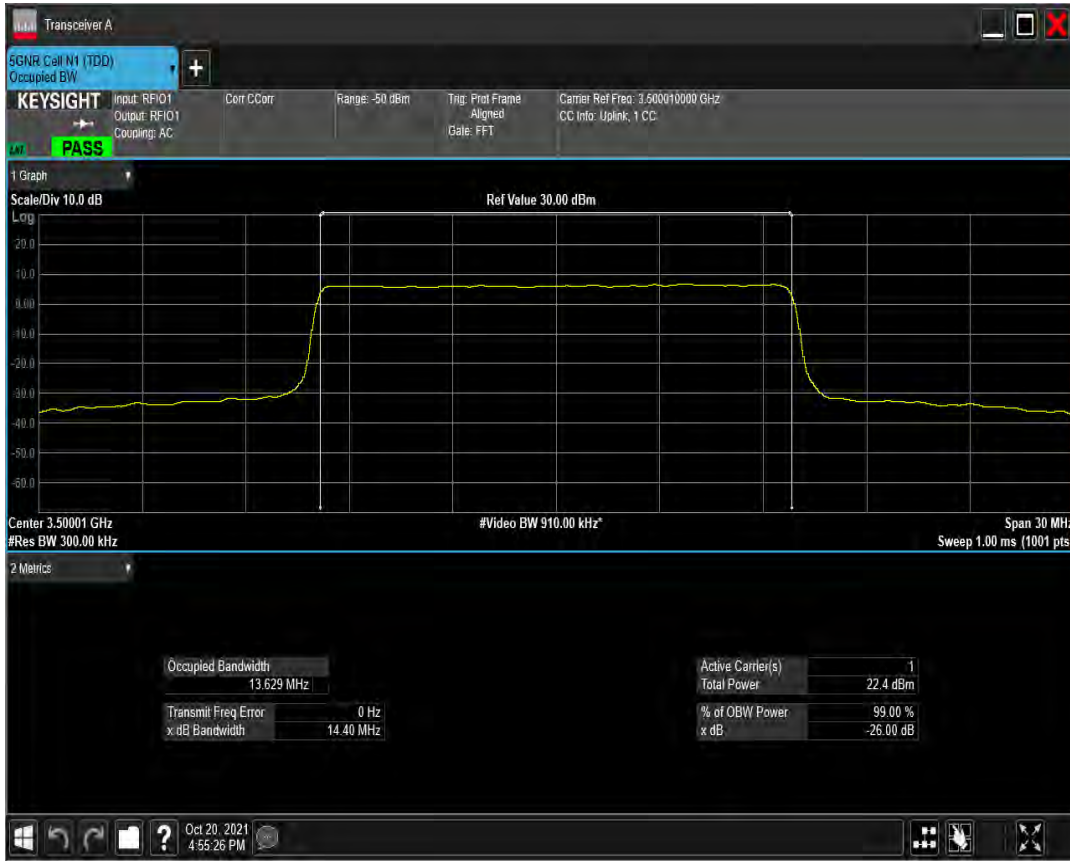

n77(3450-3550) SCS=30kHz CP_QAM64 BW=15MHz Channel=633334 RB=38@0