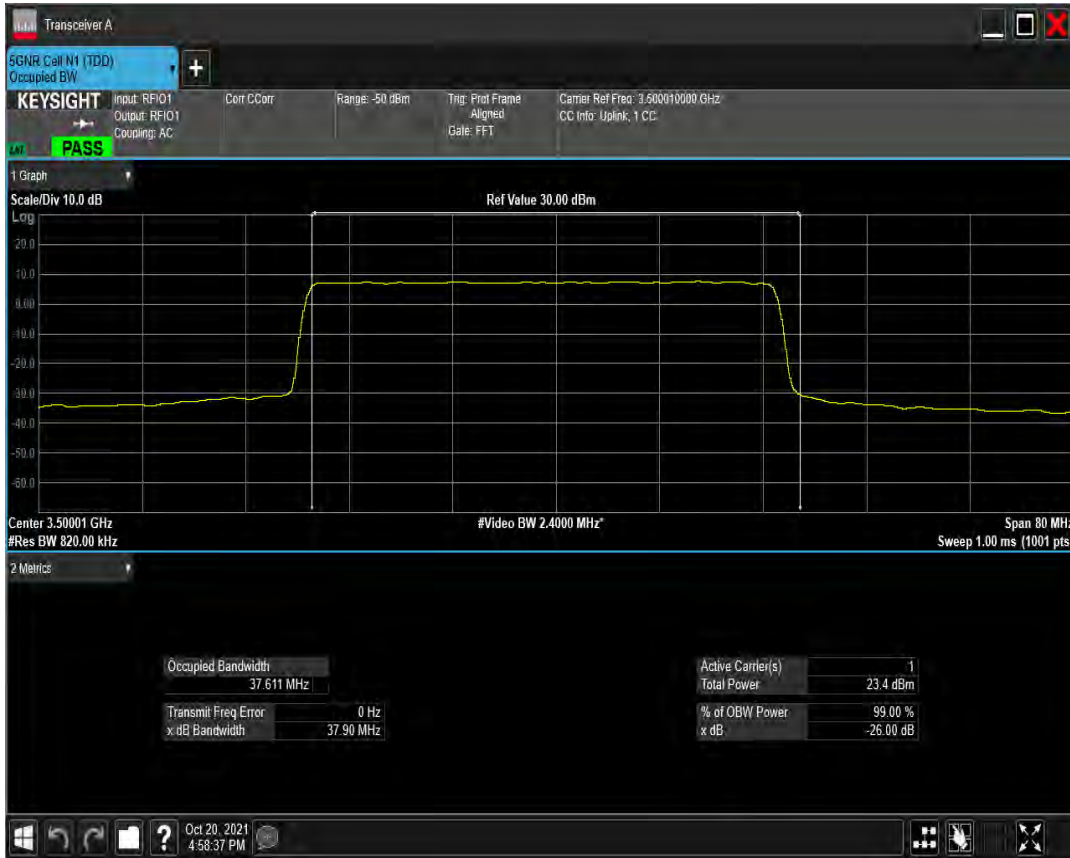

n77(3450-3550) SCS=30kHz DFT_QAM64 BW=40MHz Channel=633334 RB=100@0

n77(3450-3550) SCS=30kHz DFT_QAM256 BW=40MHz Channel=633334 RB=100@0