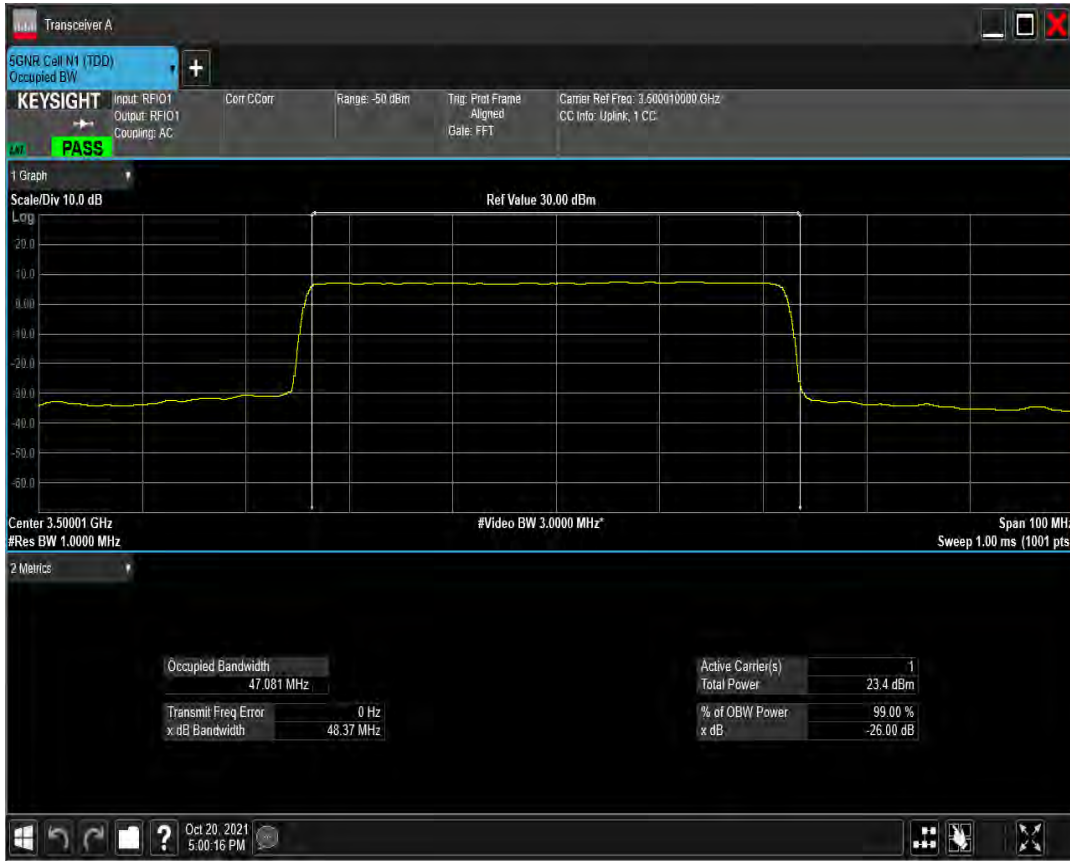

n77(3450-3550) SCS=30kHz DFT_QAM256 BW=50MHz Channel=633334 RB=128@0