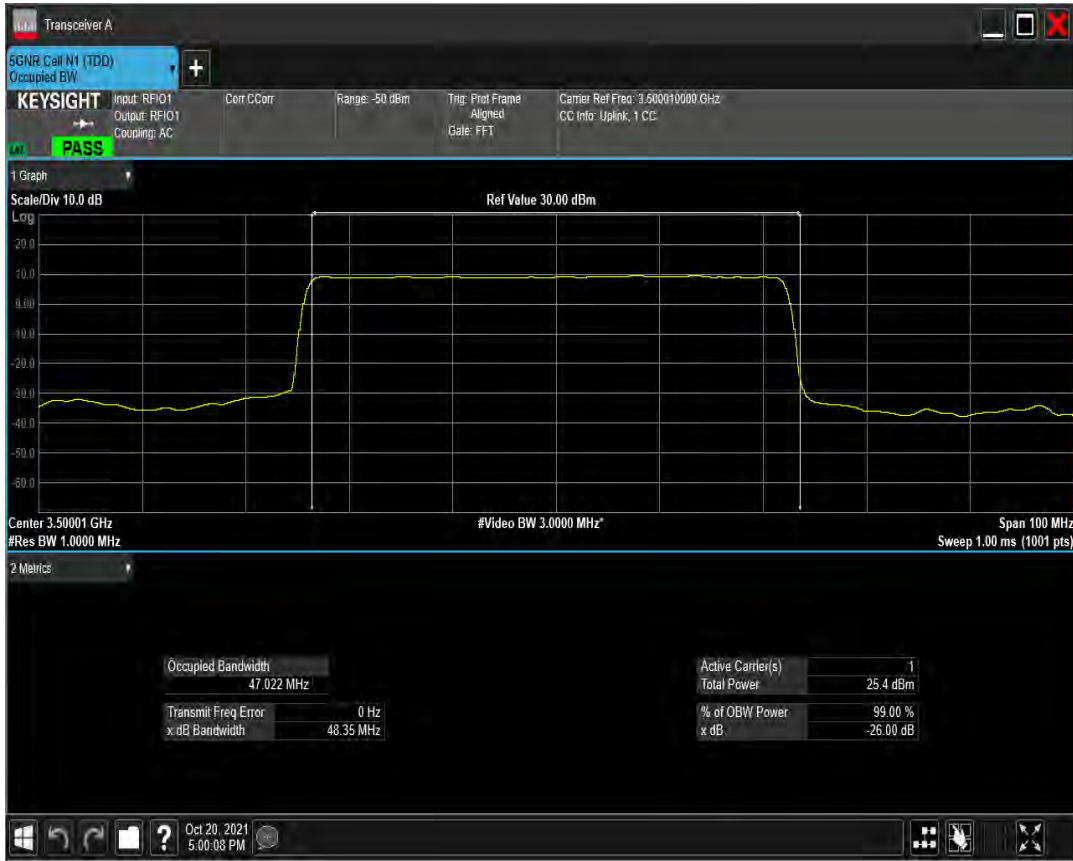

n77(3450-3550) SCS=30kHz DFT_BPSK BW=50MHz Channel=633334 RB=128@0

n77(3450-3550) SCS=30kHz DFT_QPSK BW=50MHz Channel=633334 RB=128@0