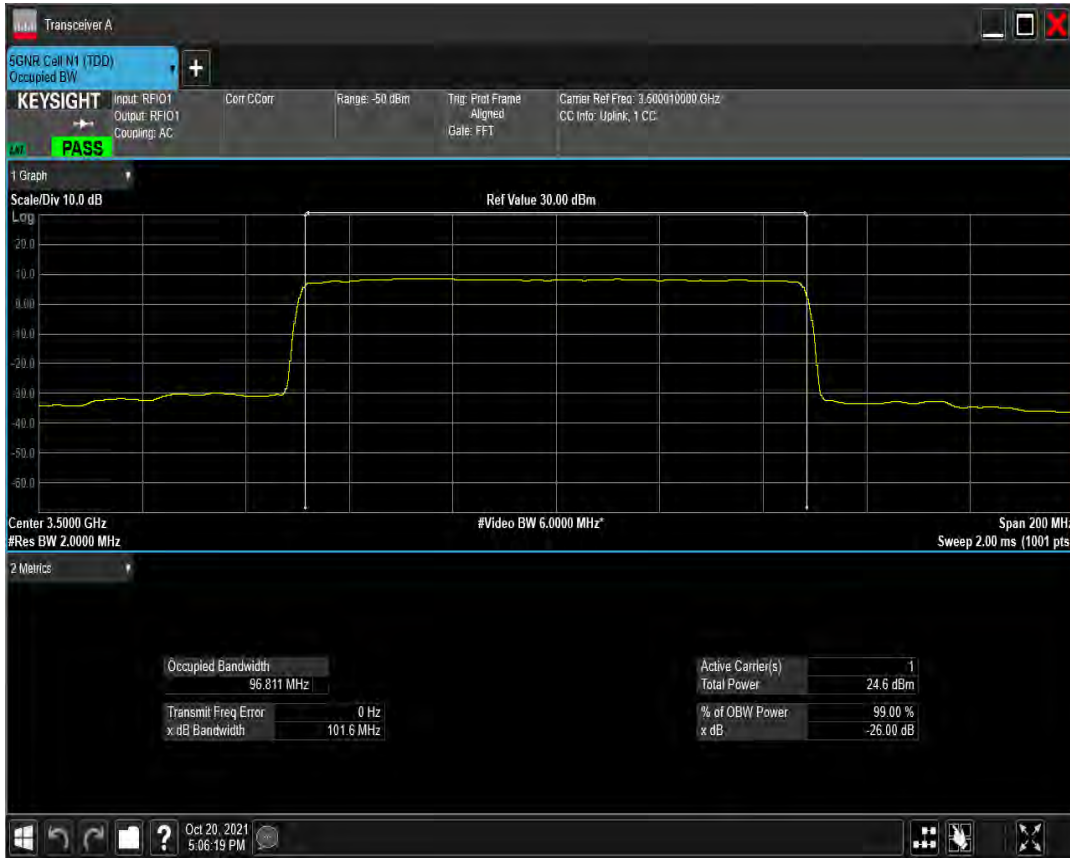

n77(3450-3550) SCS=30kHz DFT_QAM16 BW=100MHz Channel=633334 RB=270@0