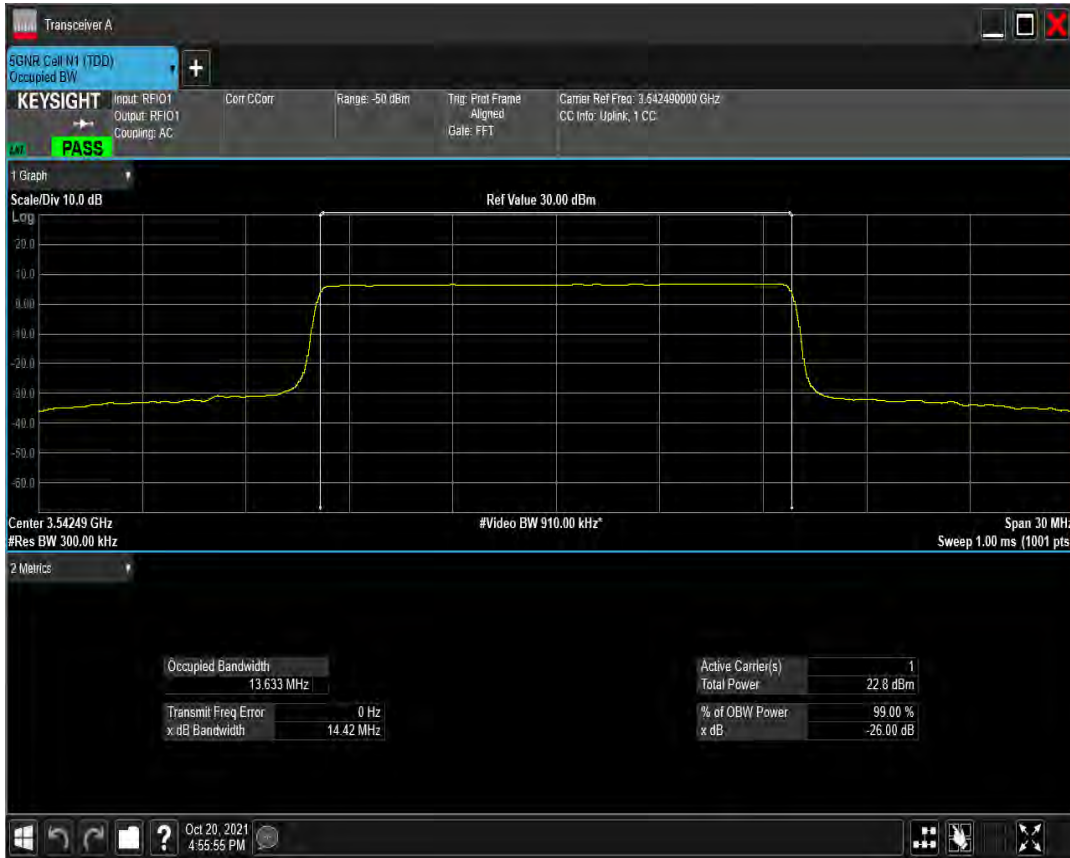

n77(3450-3550) SCS=30kHz CP_QAM16 BW=15MHz Channel=636166 RB=38@0