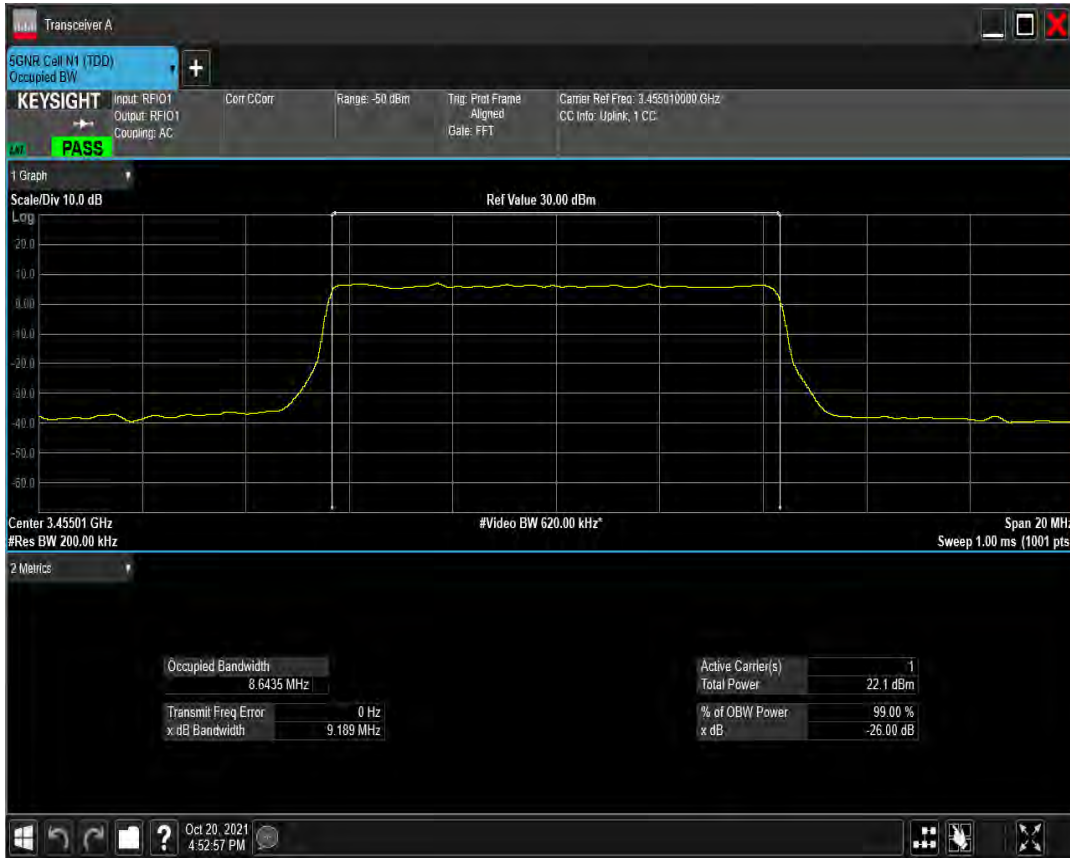

n77(3450-3550) SCS=30kHz DFT_QAM16 BW=10MHz Channel=630334 RB=24@0