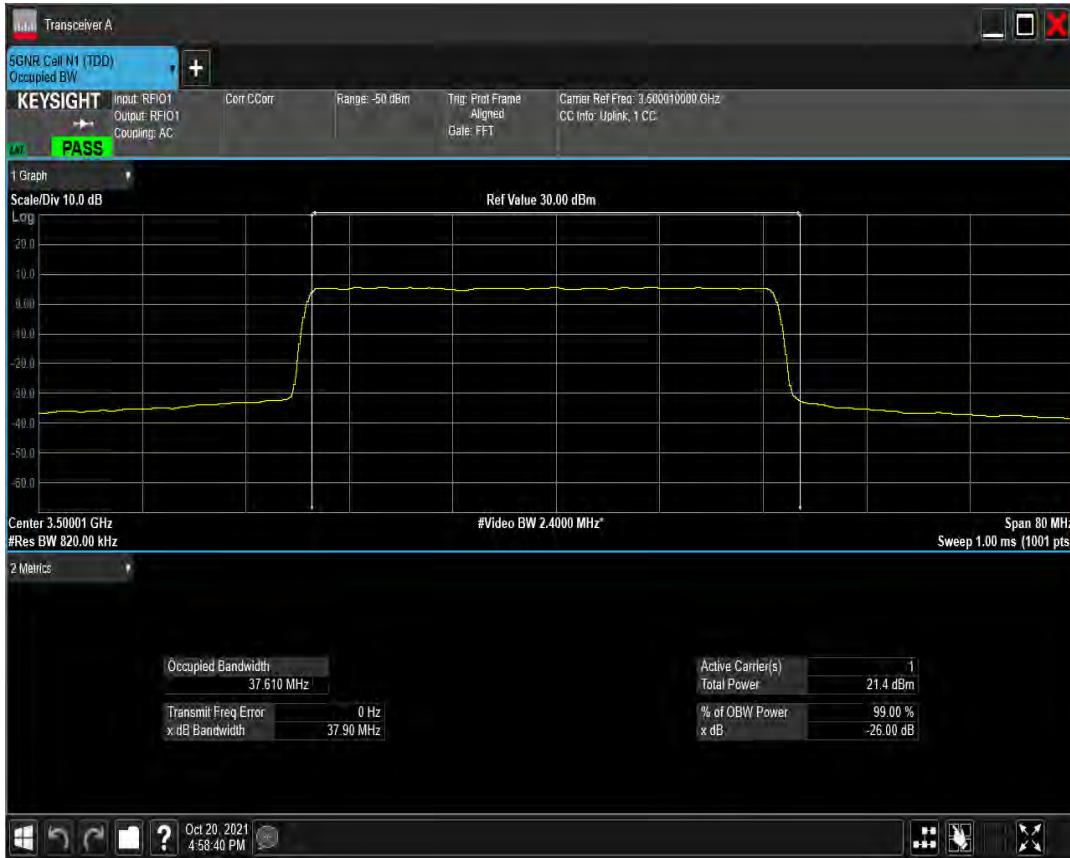

n77(3450-3550) SCS=30kHz CP_QPSK BW=40MHz Channel=633334 RB=106@0