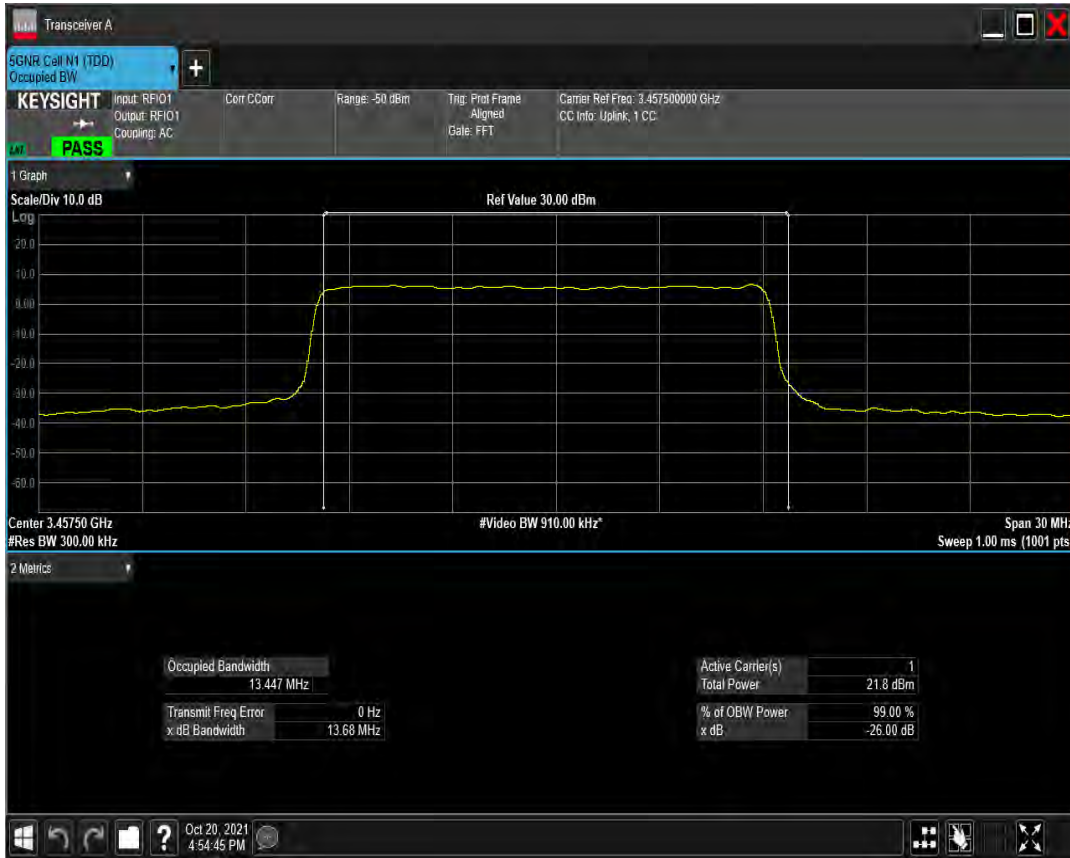

n77(3450-3550) SCS=30kHz DFT_QAM256 BW=15MHz Channel=630500 RB=36@0

n77(3450-3550) SCS=30kHz CP_QPSK BW=15MHz Channel=630500 RB=38@0