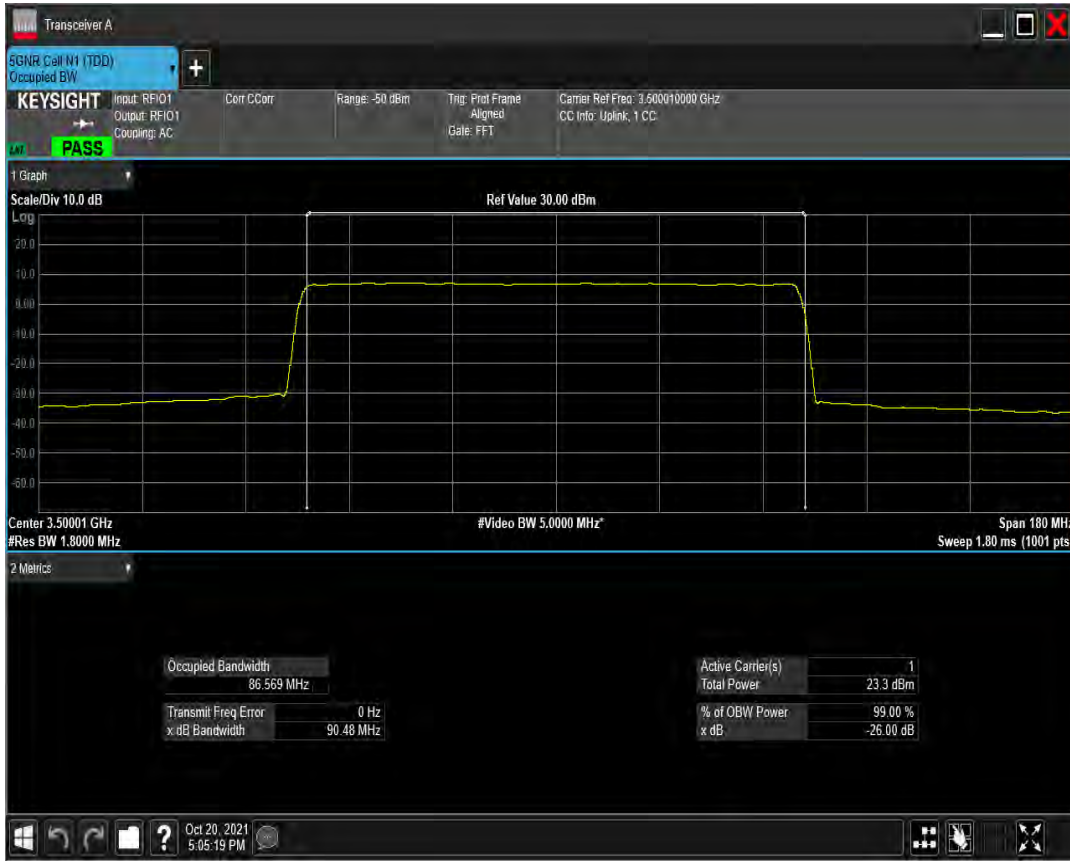

n77(3450-3550) SCS=30kHz DFT_QAM64 BW=90MHz Channel=633334 RB=240@0

n77(3450-3550) SCS=30kHz DFT_QAM256 BW=90MHz Channel=633334 RB=240@0