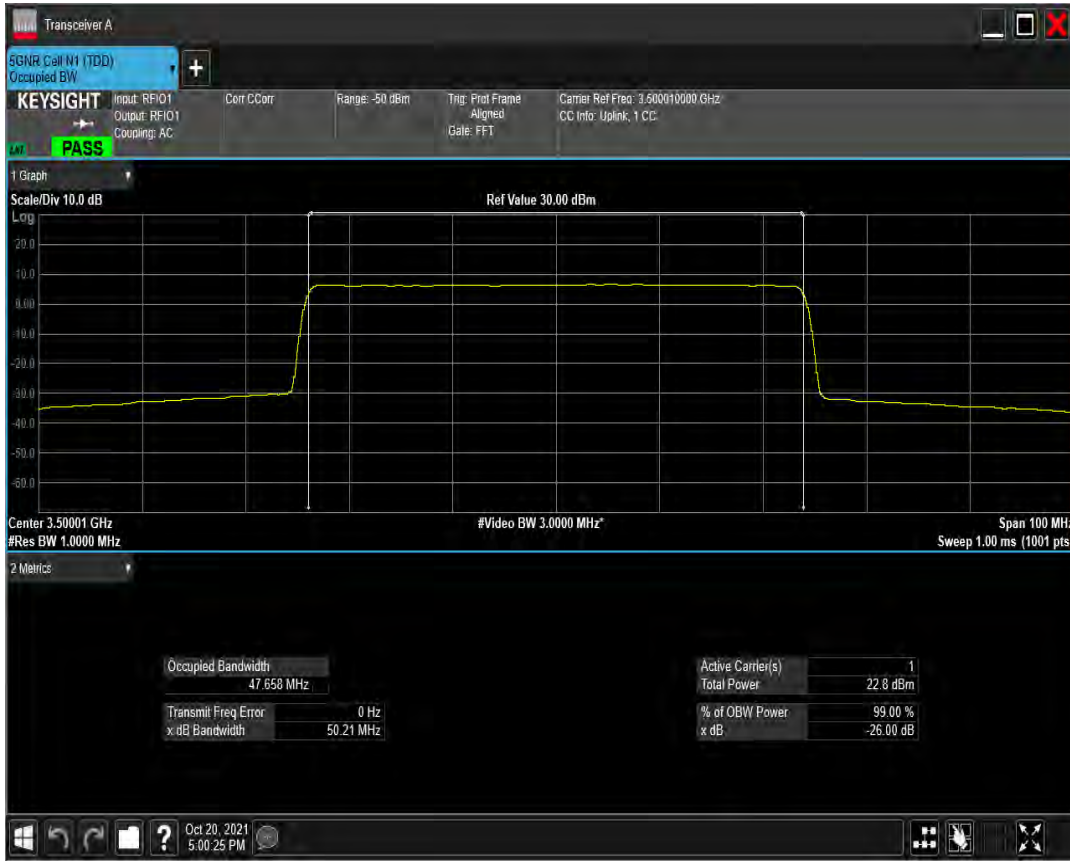

n77(3450-3550) SCS=30kHz CP_QAM16 BW=50MHz Channel=633334 RB=133@0