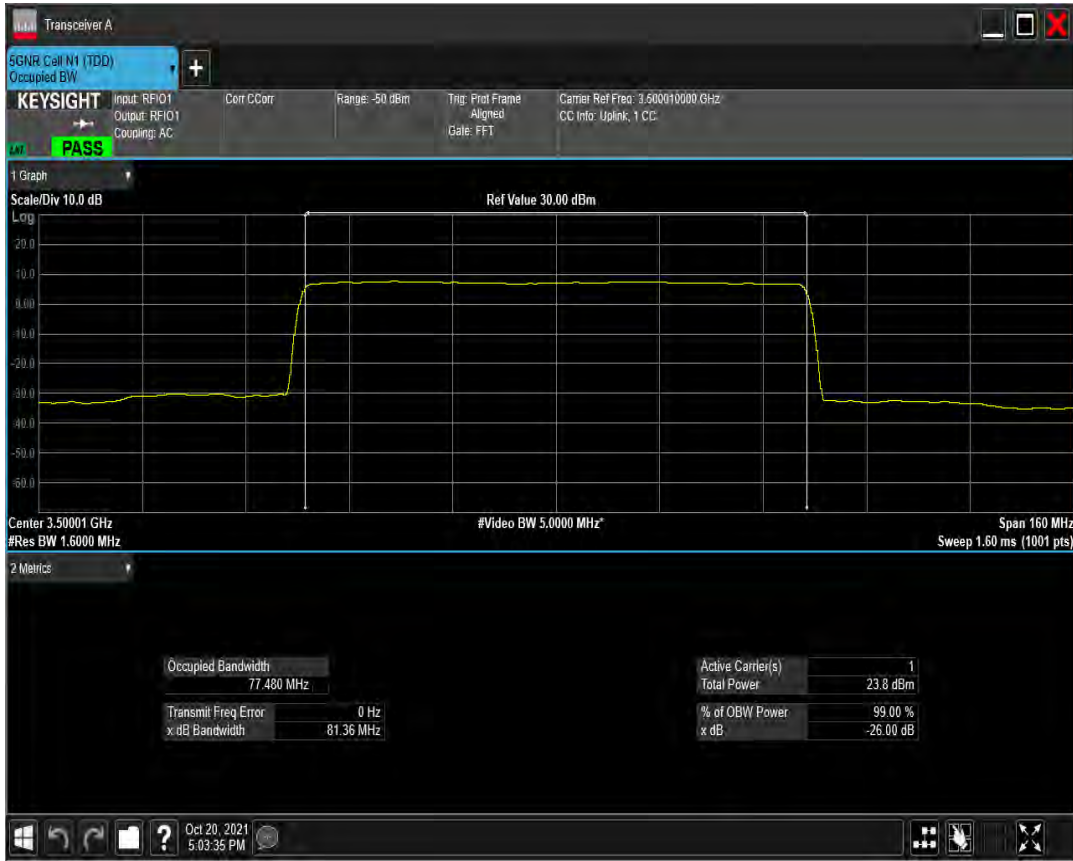

n77(3450-3550) SCS=30kHz CP_QAM256 BW=60MHz Channel=633334 RB=162@0

n77(3450-3550) SCS=30kHz DFT_BPSK BW=80MHz Channel=633334 RB=216@0

n77(3450-3550) SCS=30kHz DFT_QPSK BW=80MHz Channel=633334 RB=216@0

n77(3450-3550) SCS=30kHz DFT_QAM16 BW=80MHz Channel=633334 RB=216@0