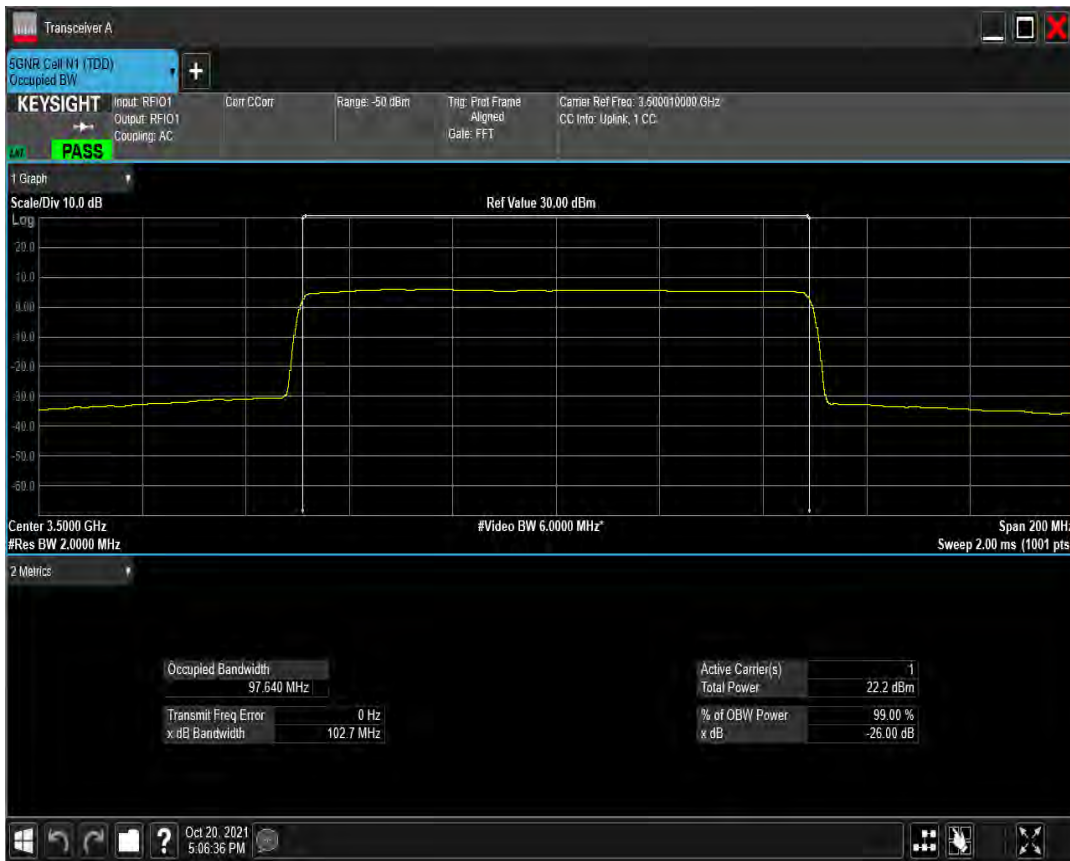

n77(3450-3550) SCS=30kHz CP_QAM256 BW=100MHz Channel=633334 RB=273@0