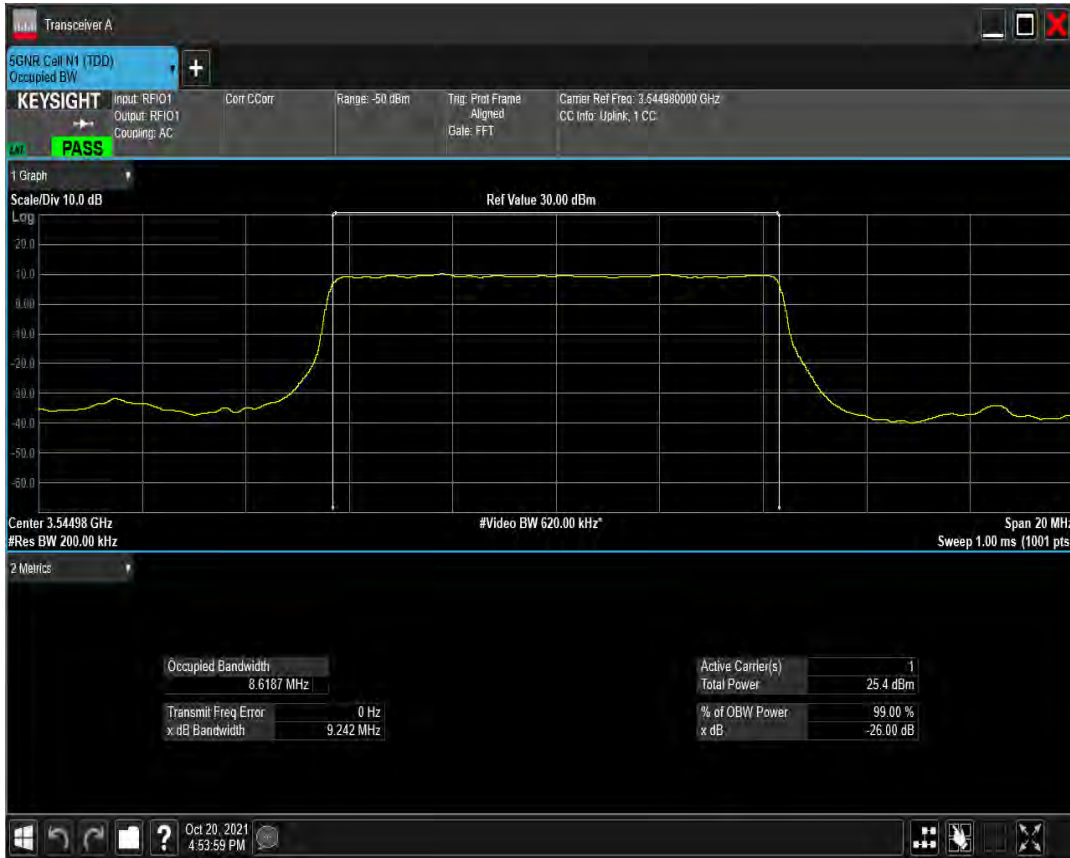

n77(3450-3550) SCS=30kHz DFT_BPSK BW=10MHz Channel=636332 RB=24@0

n77(3450-3550) SCS=30kHz DFT_QPSK BW=10MHz Channel=636332 RB=24@0