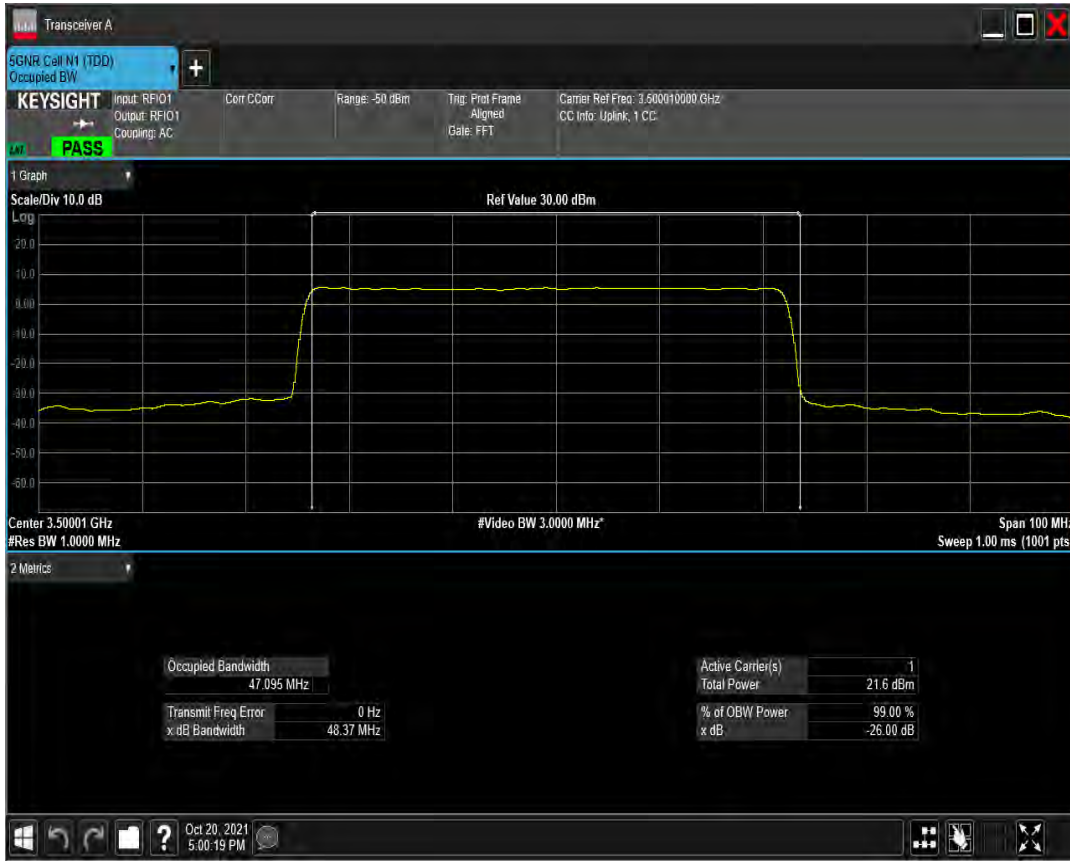

n77(3450-3550) SCS=30kHz CP_QPSK BW=50MHz Channel=633334 RB=133@0