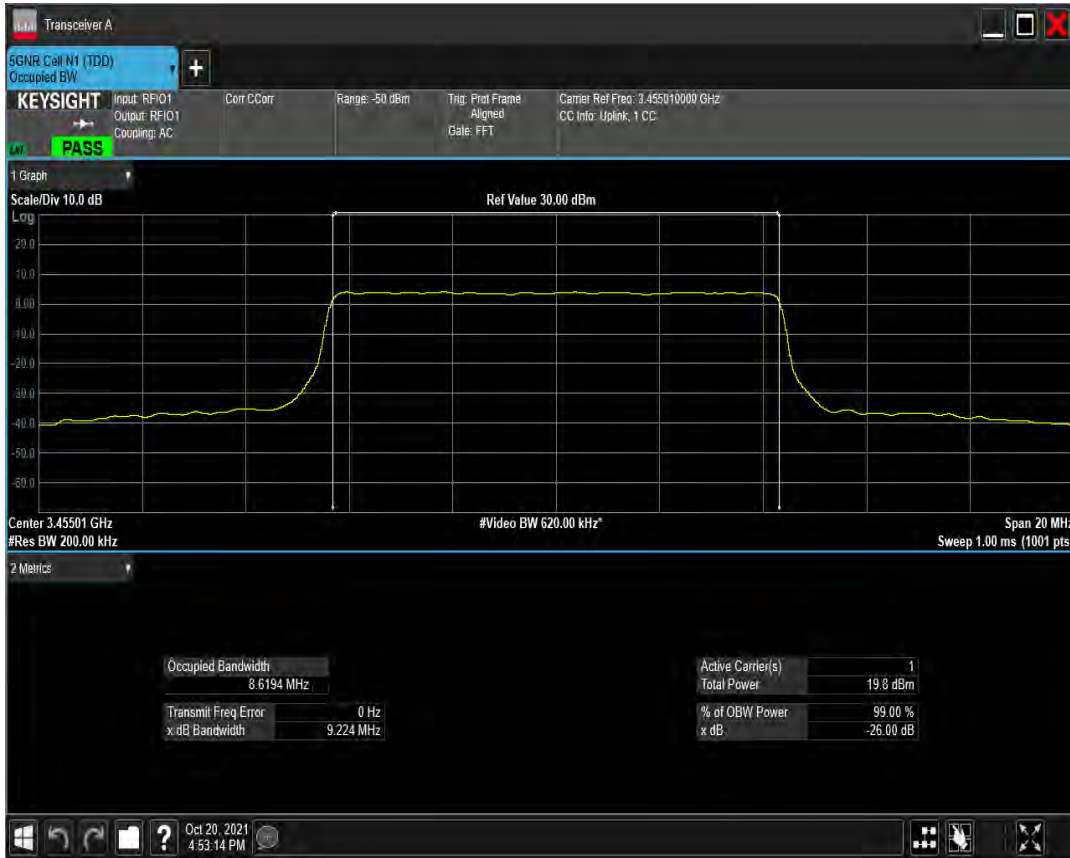

n77(3450-3550) SCS=30kHz CP_QAM64 BW=10MHz Channel=630334 RB=24@0