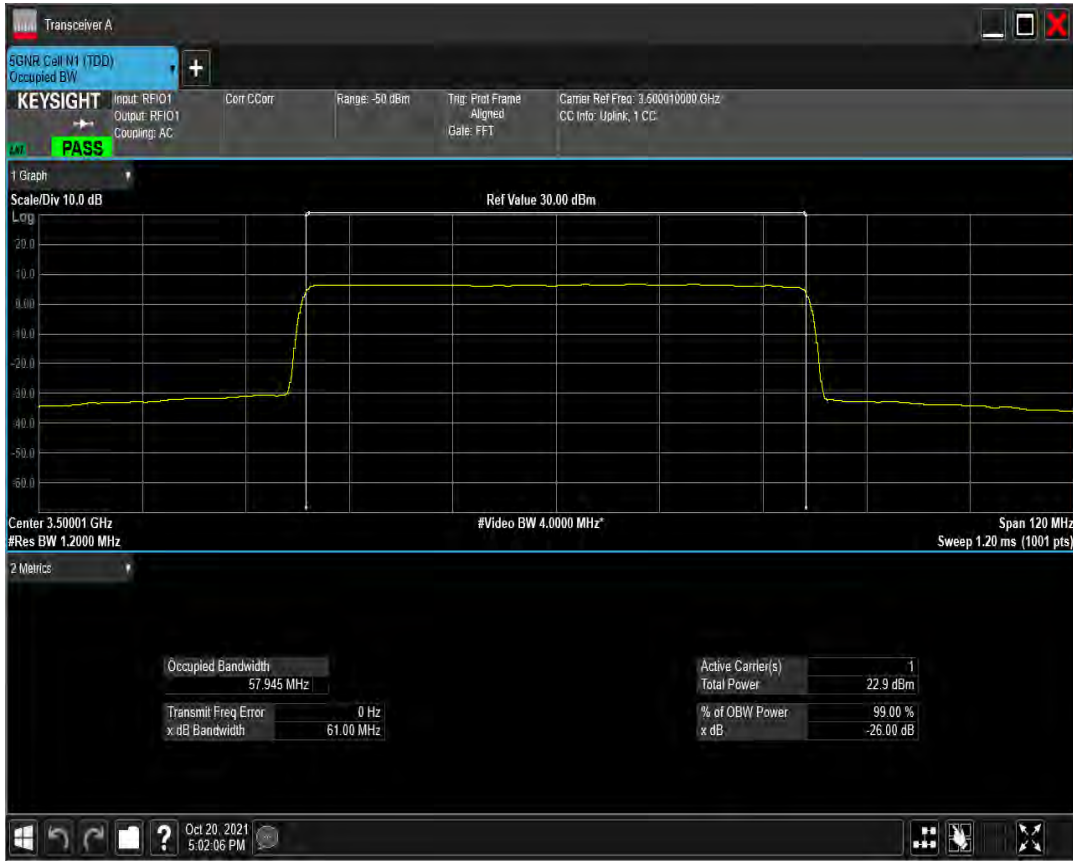

n77(3450-3550) SCS=30kHz CP_QAM16 BW=60MHz Channel=633334 RB=162@0