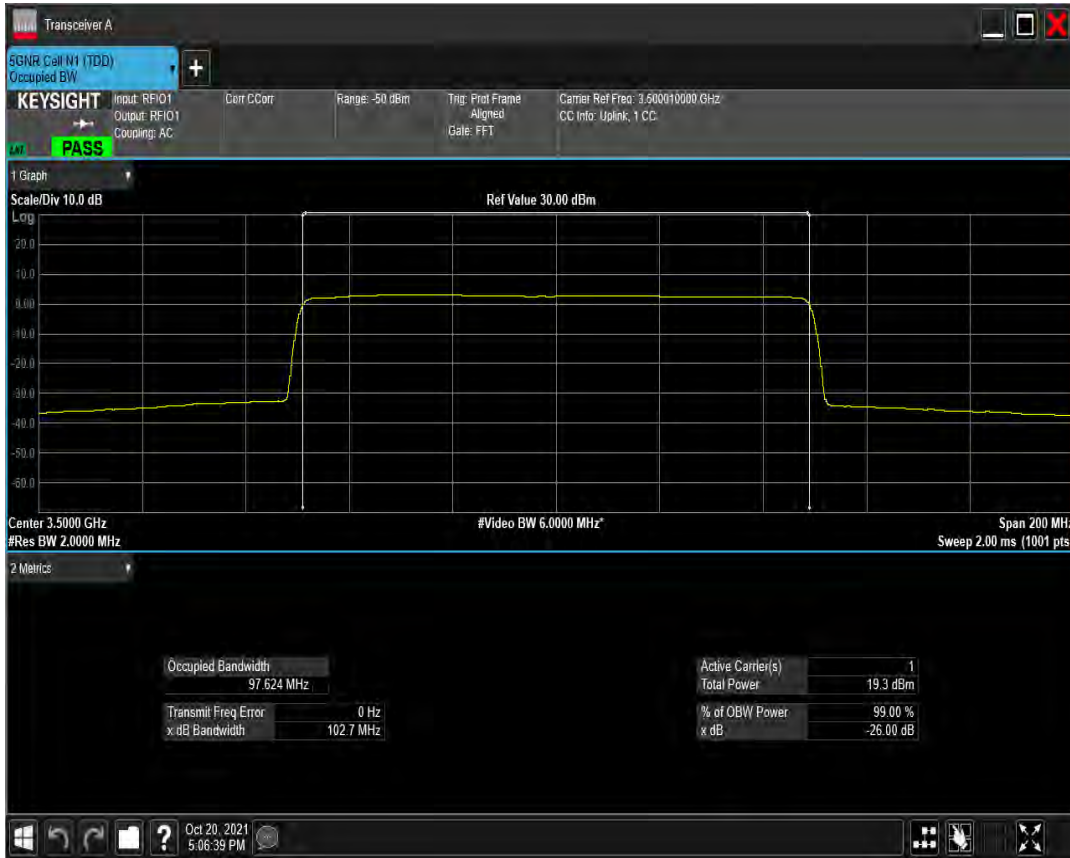

n77(3450-3550) SCS=30kHz DFT_BPSK BW=10MHz Channel=630334 RB=24@0