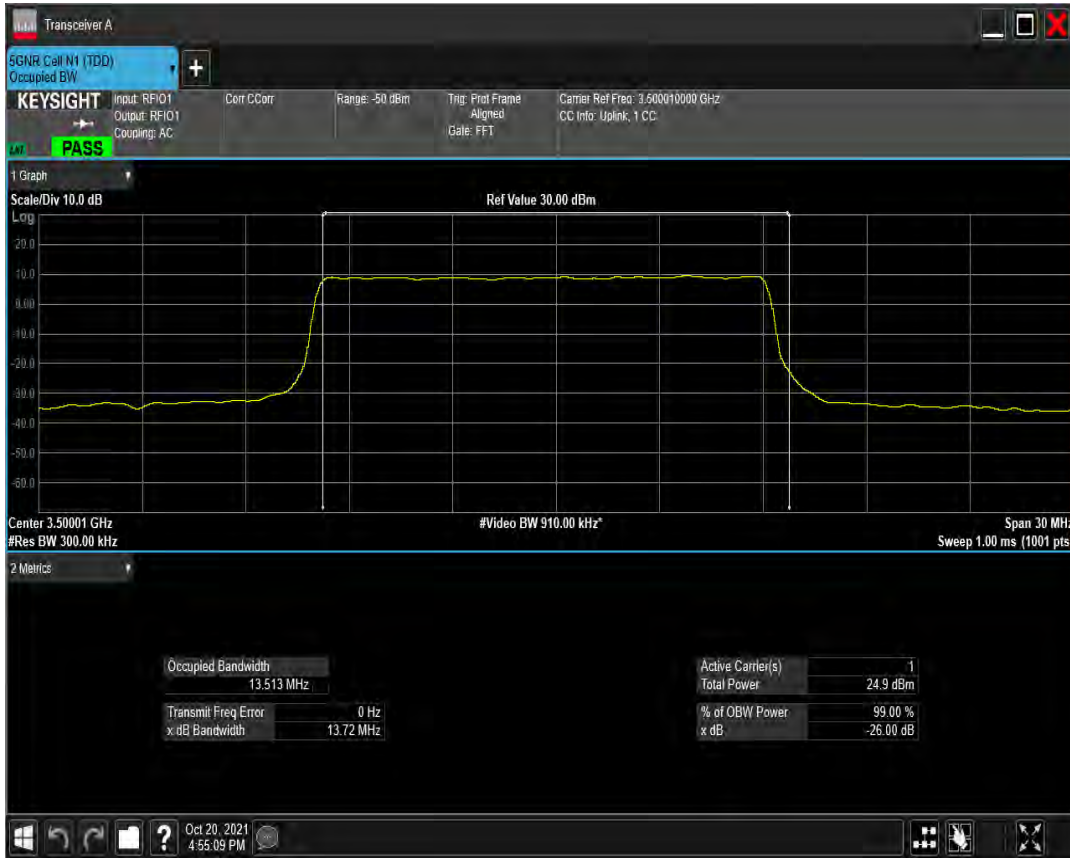

n77(3450-3550) SCS=30kHz DFT_QPSK BW=15MHz Channel=633334 RB=36@0