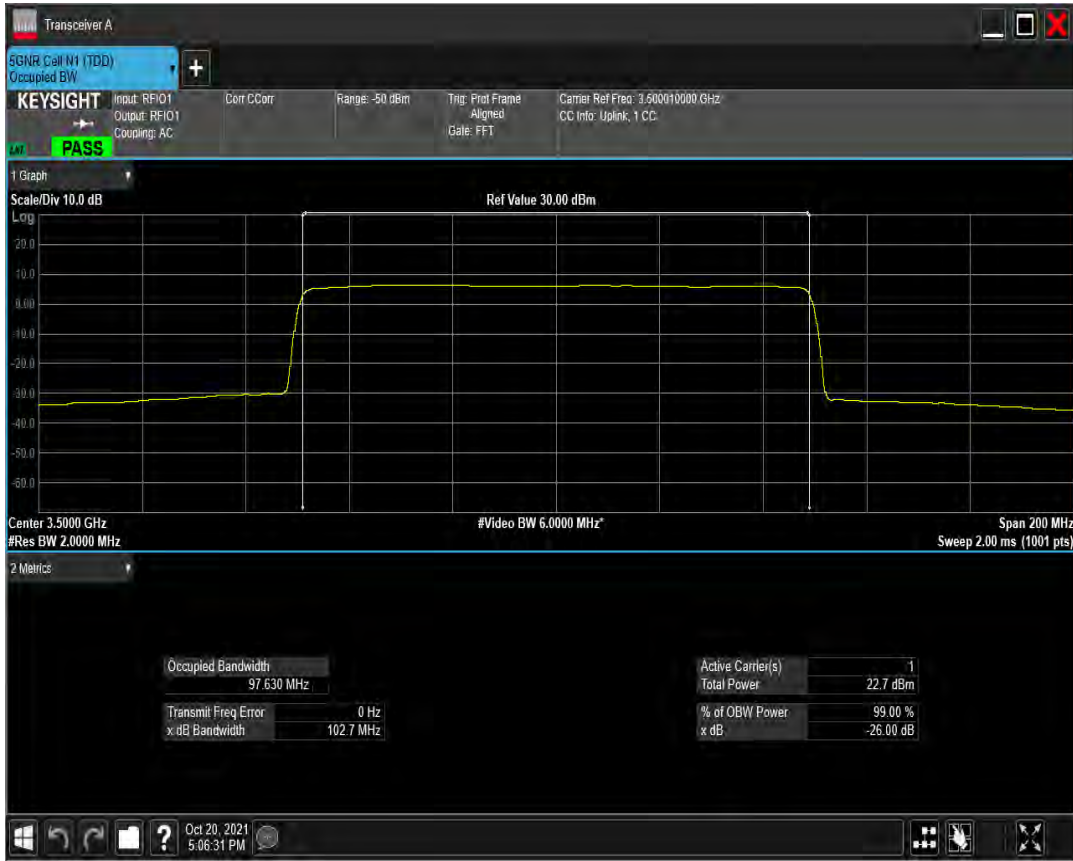

n77(3450-3550) SCS=30kHz CP_QPSK BW=100MHz Channel=633334 RB=273@0

n77(3450-3550) SCS=30kHz CP_QAM16 BW=100MHz Channel=633334 RB=273@0