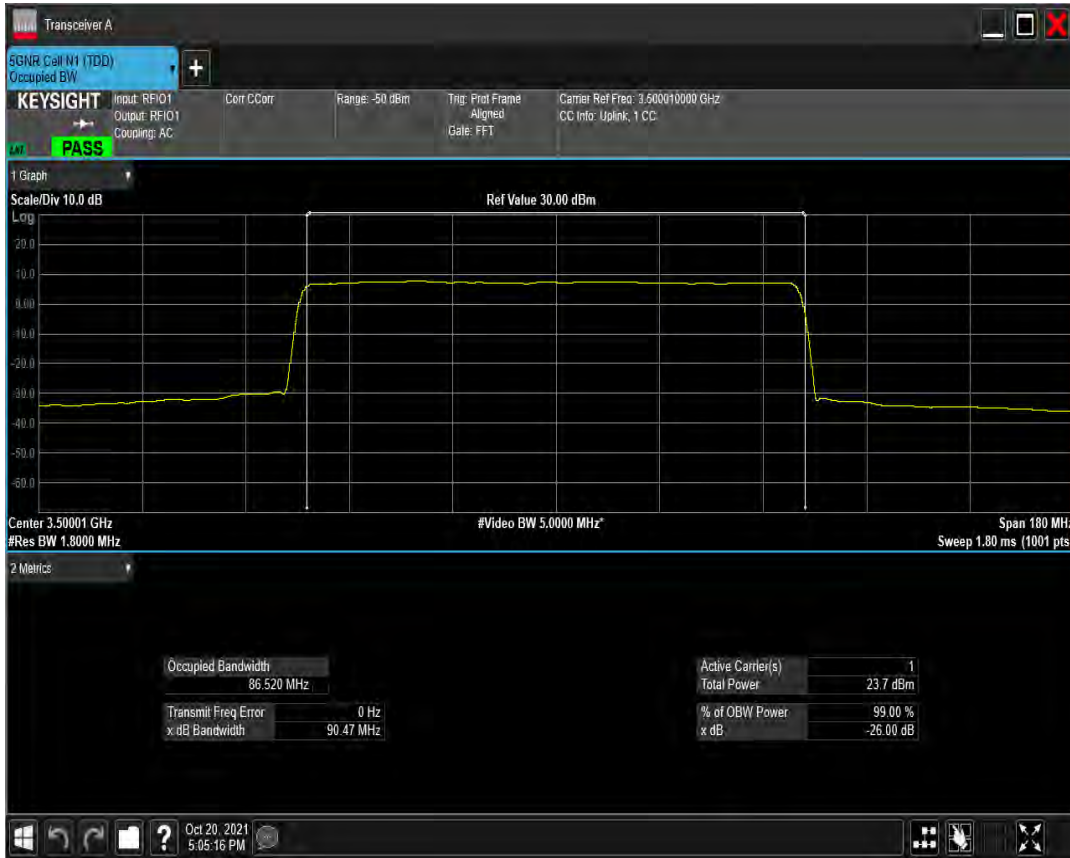

n77(3450-3550) SCS=30kHz DFT_QAM16 BW=90MHz Channel=633334 RB=240@0