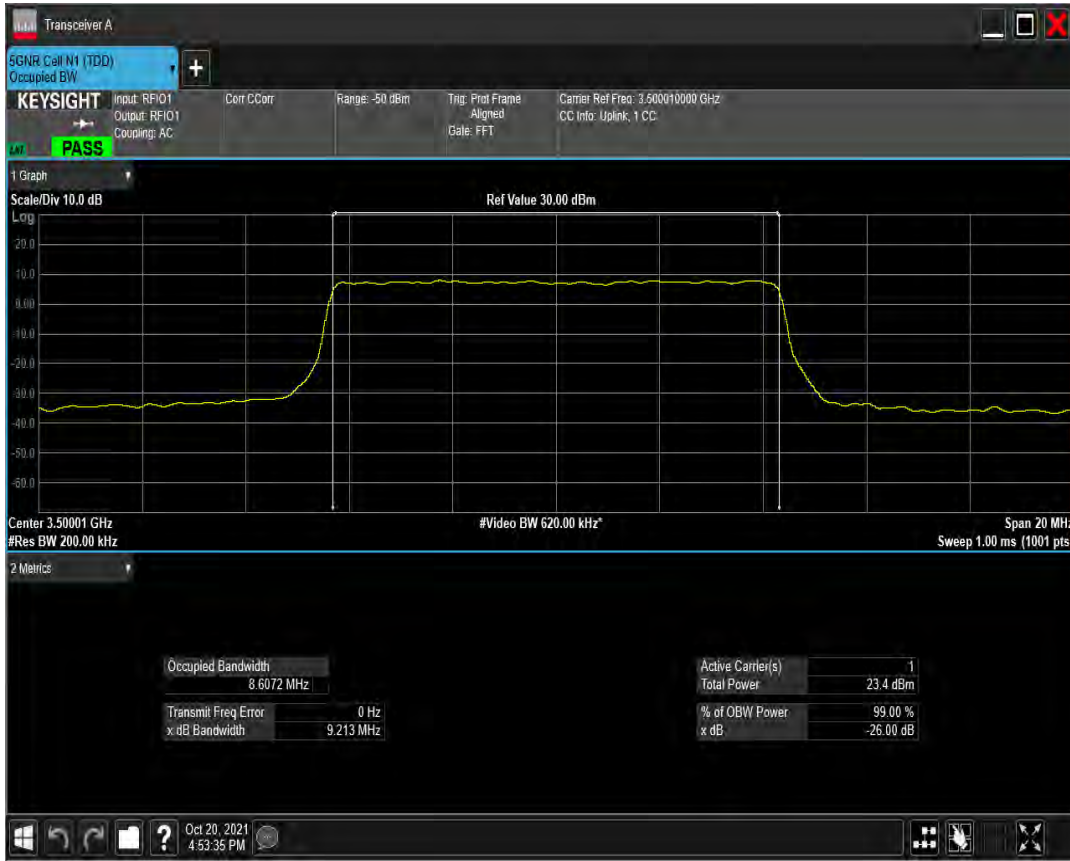

n77(3450-3550) SCS=30kHz DFT_BPSK BW=10MHz Channel=633334 RB=24@0

n77(3450-3550) SCS=30kHz DFT_QPSK BW=10MHz Channel=633334 RB=24@0

n77(3450-3550) SCS=30kHz DFT_QAM16 BW=10MHz Channel=633334 RB=24@0

n77(3450-3550) SCS=30kHz DFT_QAM64 BW=10MHz Channel=633334 RB=24@0