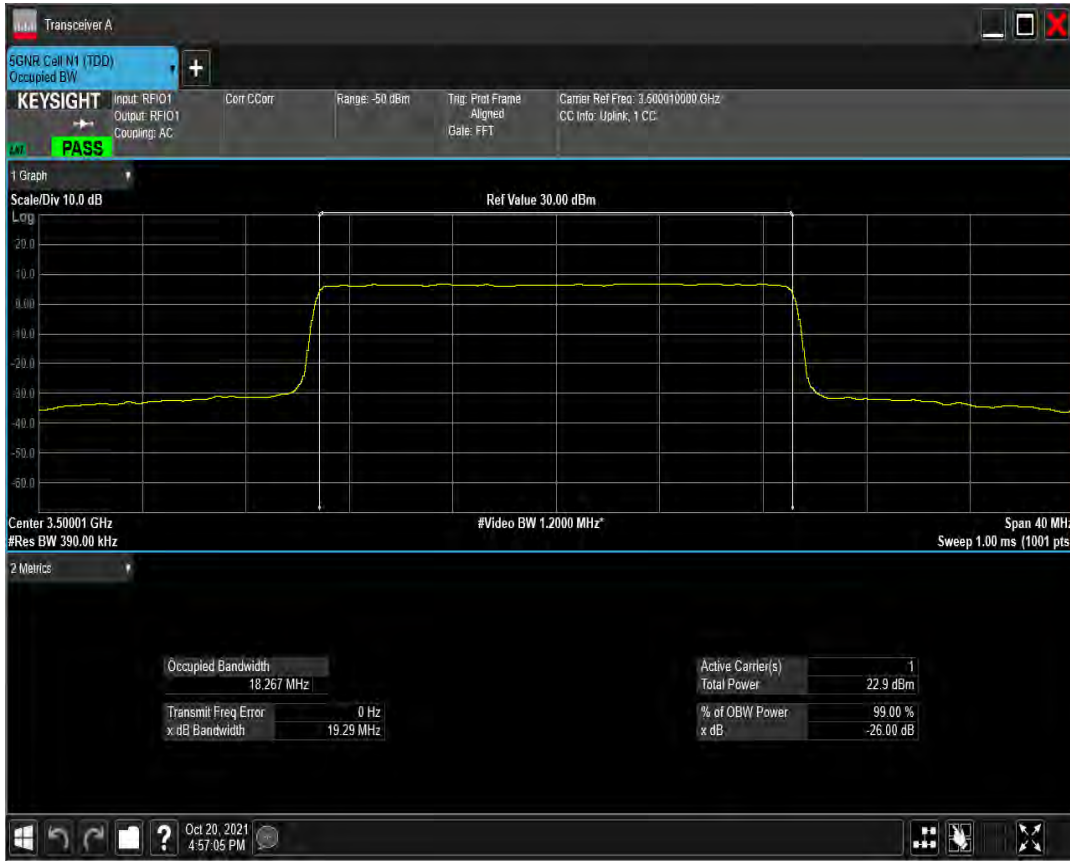

n77(3450-3550) SCS=30kHz CP_QAM16 BW=20MHz Channel=633334 RB=51@0