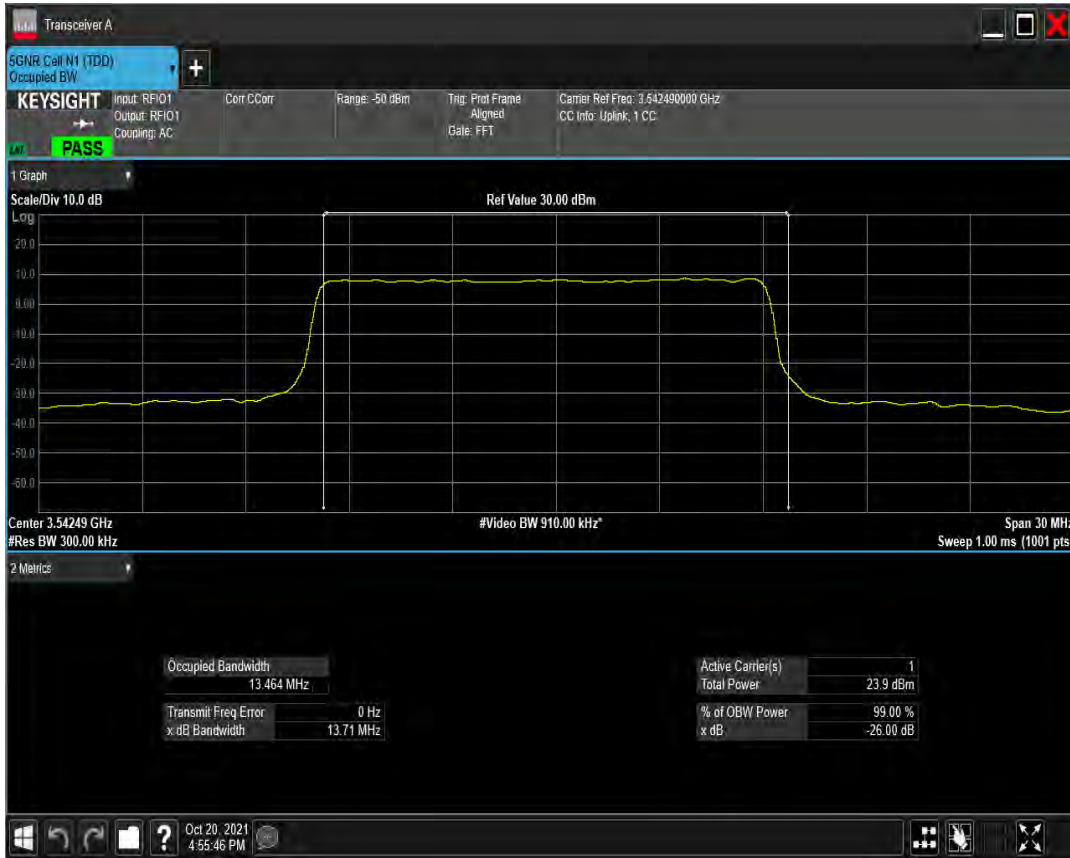

n77(3450-3550) SCS=30kHz CP_QAM256 BW=15MHz Channel=630500 RB=38@0

n77(3450-3550) SCS=30kHz DFT_BPSK BW=15MHz Channel=636166 RB=36@0

n77(3450-3550) SCS=30kHz DFT_QPSK BW=15MHz Channel=636166 RB=36@0

n77(3450-3550) SCS=30kHz DFT_QAM16 BW=15MHz Channel=636166 RB=36@0