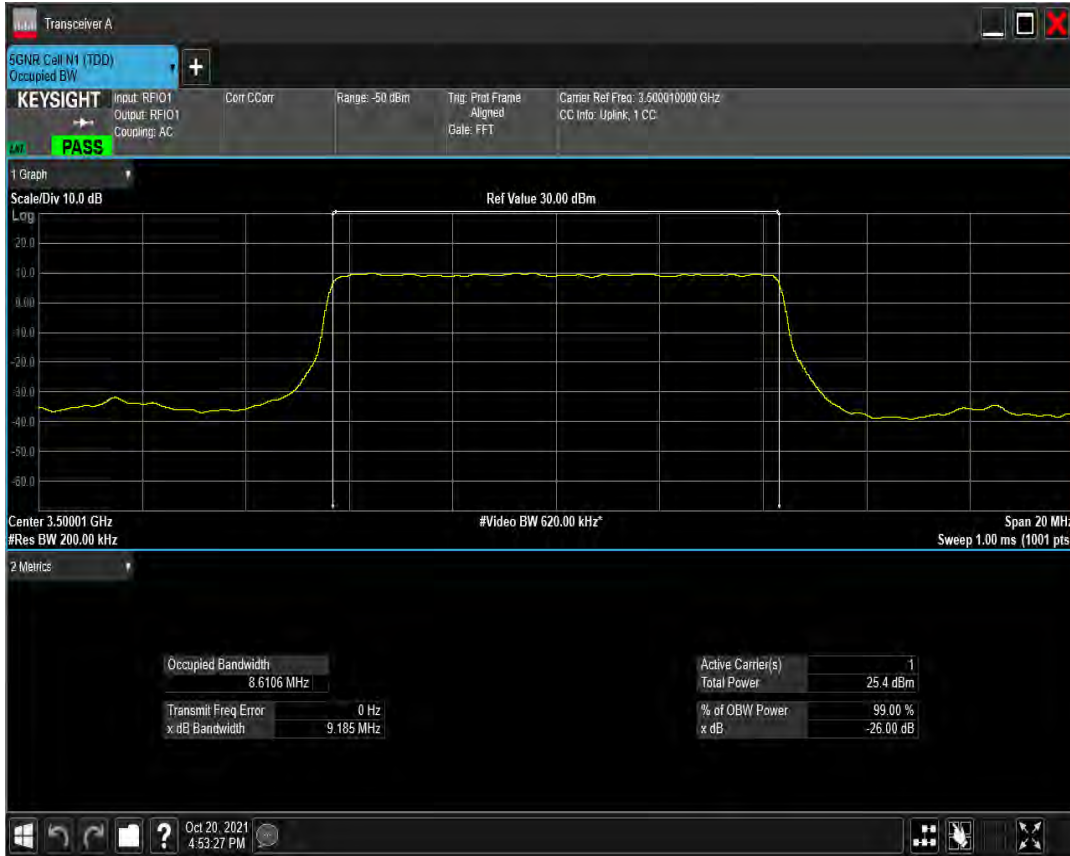

n77(3450-3550)	30	100	633332	270@0	DFT_QAM64	96.830	101.590	PASS
n77(3450-3550)	30	100	633332	270@0	DFT_QAM256	96.820	101.600	PASS
n77(3450-3550)	30	100	633332	273@0	CP_QPSK	97.640	102.670	PASS
n77(3450-3550)	30	100	633332	273@0	CP_QAM16	97.650	102.670	PASS
n77(3450-3550)	30	100	633332	273@0	CP_QAM64	97.650	102.670	PASS
n77(3450-3550)	30	100	633332	273@0	CP_QAM256	97.630	102.680	PASS

n77(3450-3550) SCS=30kHz DFT_BPSK BW=10MHz Channel=633334 RB=24@0