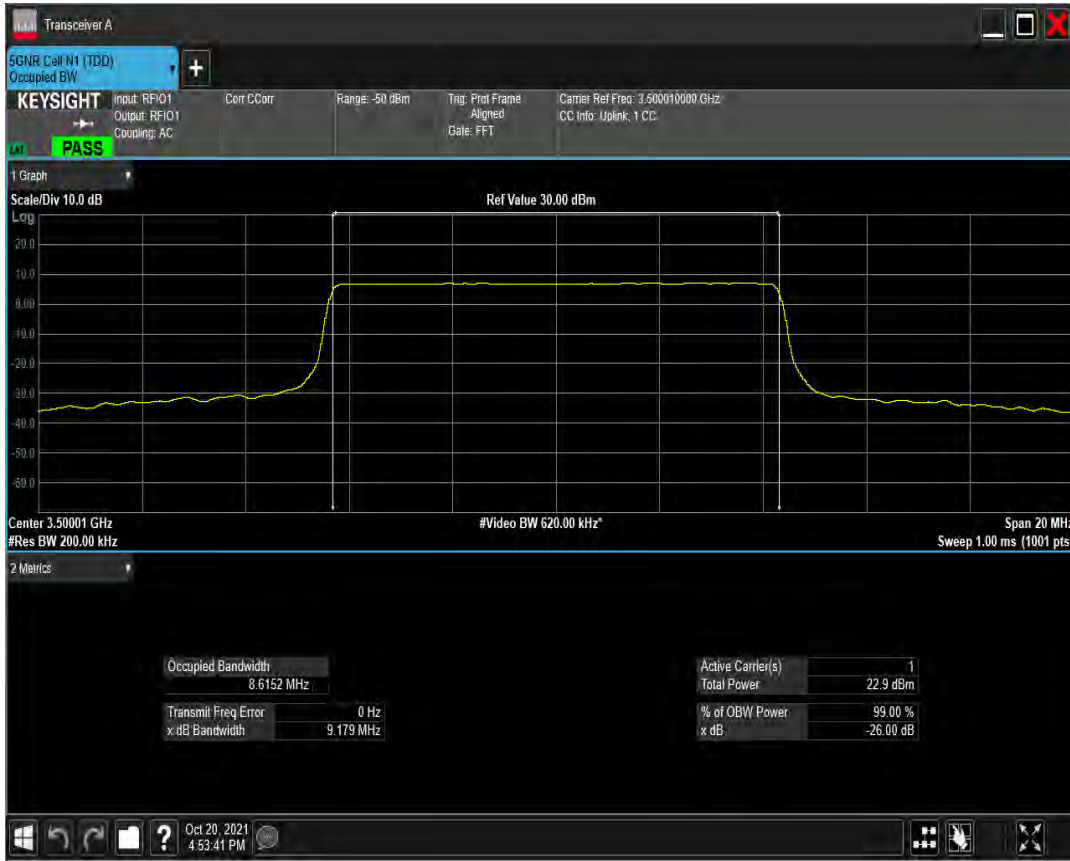

n77(3450-3550) SCS=30kHz CP_QPSK BW=10MHz Channel=633334 RB=24@0