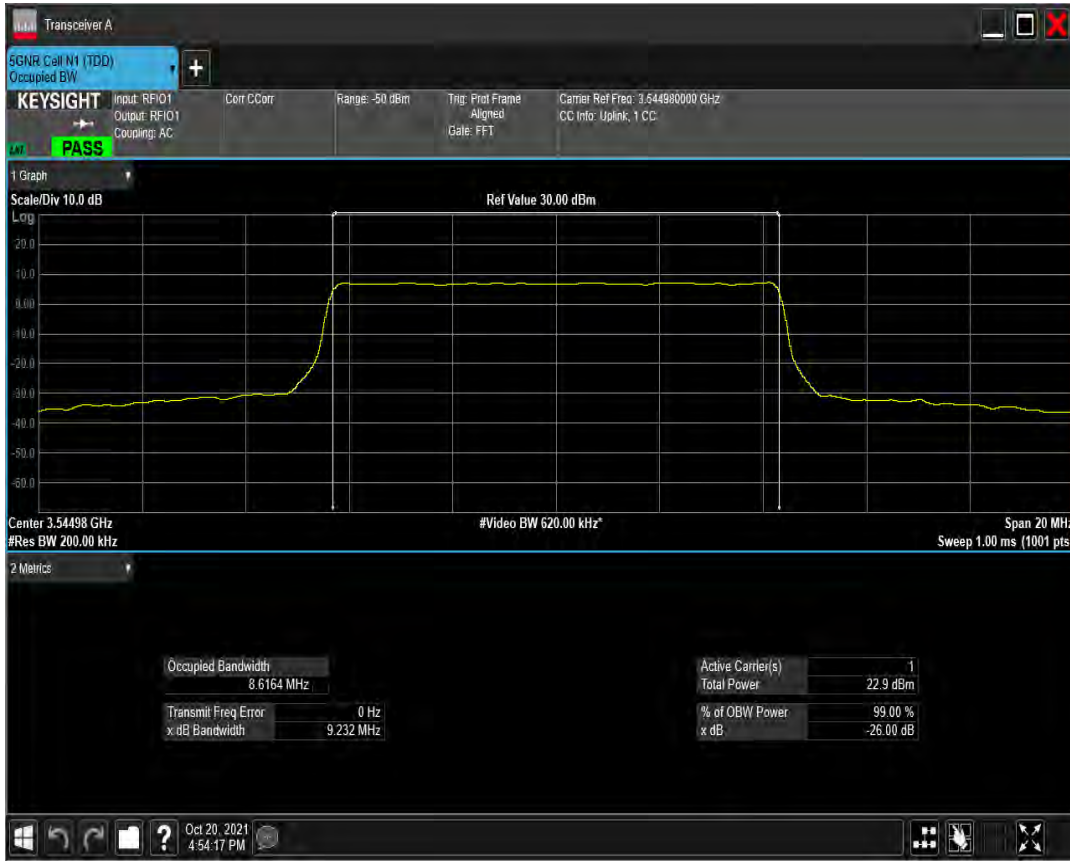

n77(3450-3550) SCS=30kHz CP_QAM16 BW=10MHz Channel=636332 RB=24@0

n77(3450-3550) SCS=30kHz CP_QAM64 BW=10MHz Channel=636332 RB=24@0