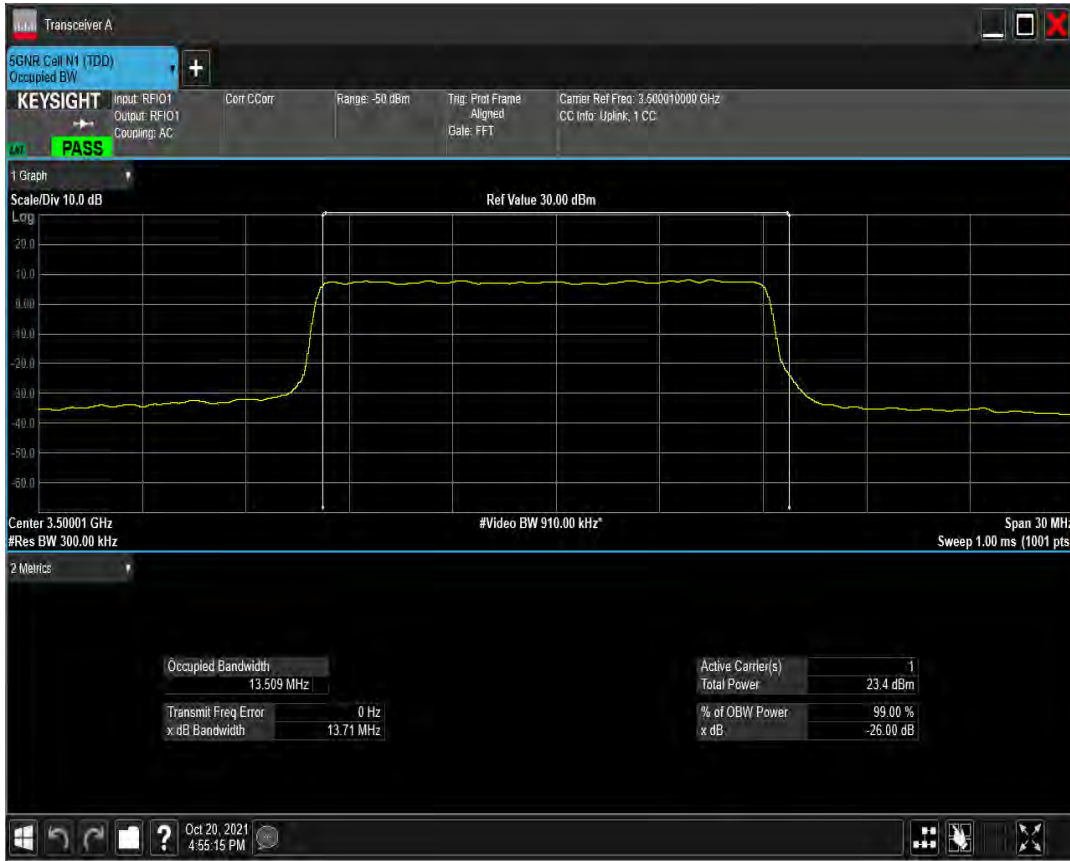

n77(3450-3550) SCS=30kHz DFT_QAM64 BW=15MHz Channel=633334 RB=36@0