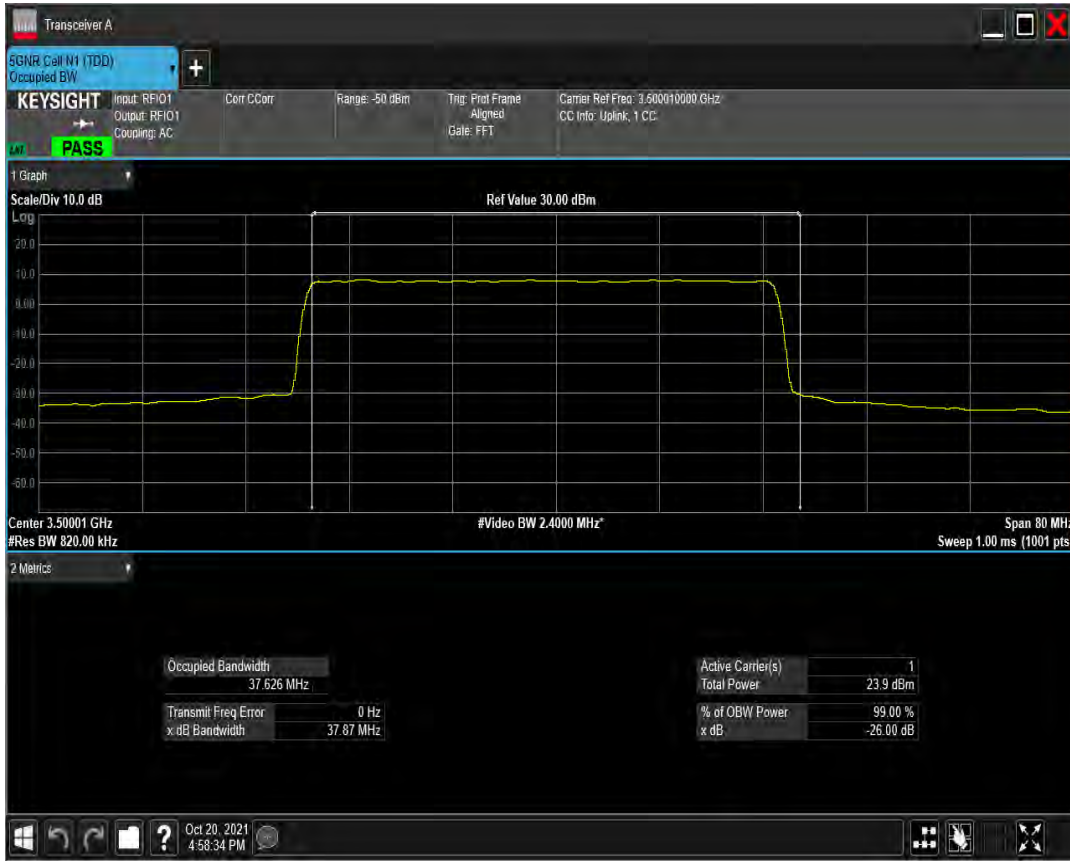

n77(3450-3550) SCS=30kHz DFT_QAM16 BW=40MHz Channel=633334 RB=100@0