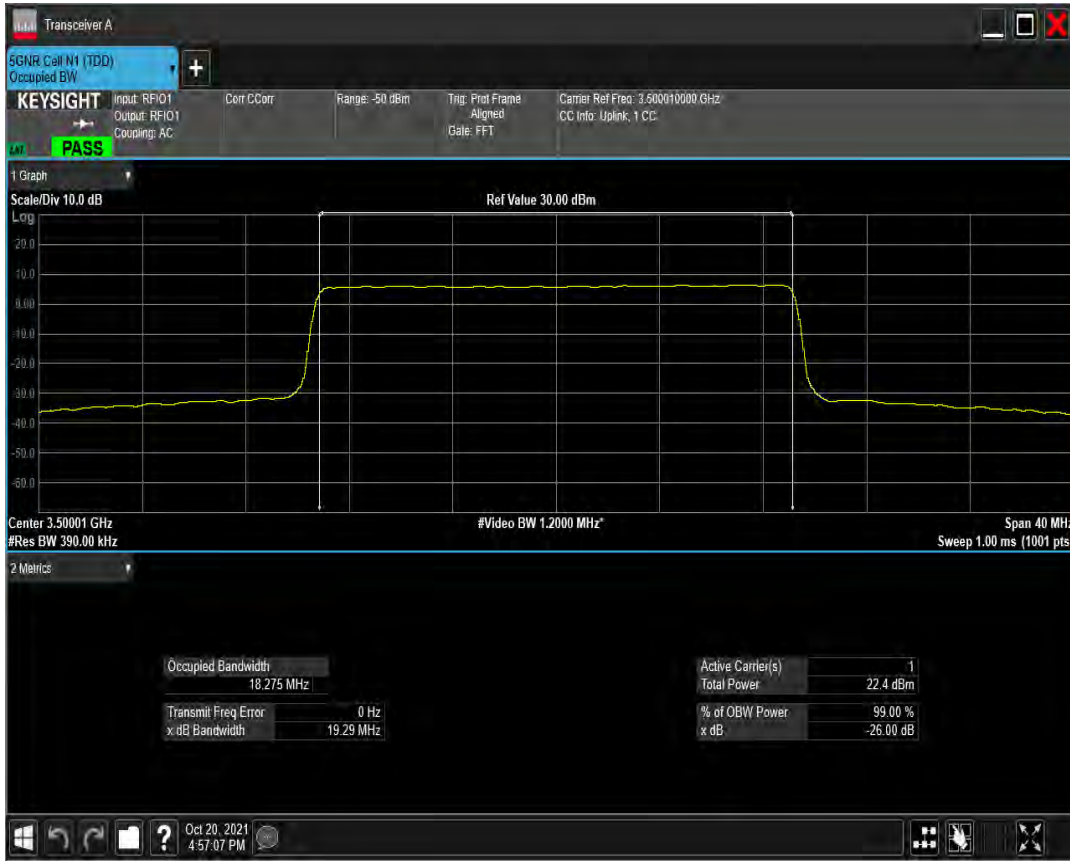

n77(3450-3550) SCS=30kHz CP_QAM64 BW=20MHz Channel=633334 RB=51 @0