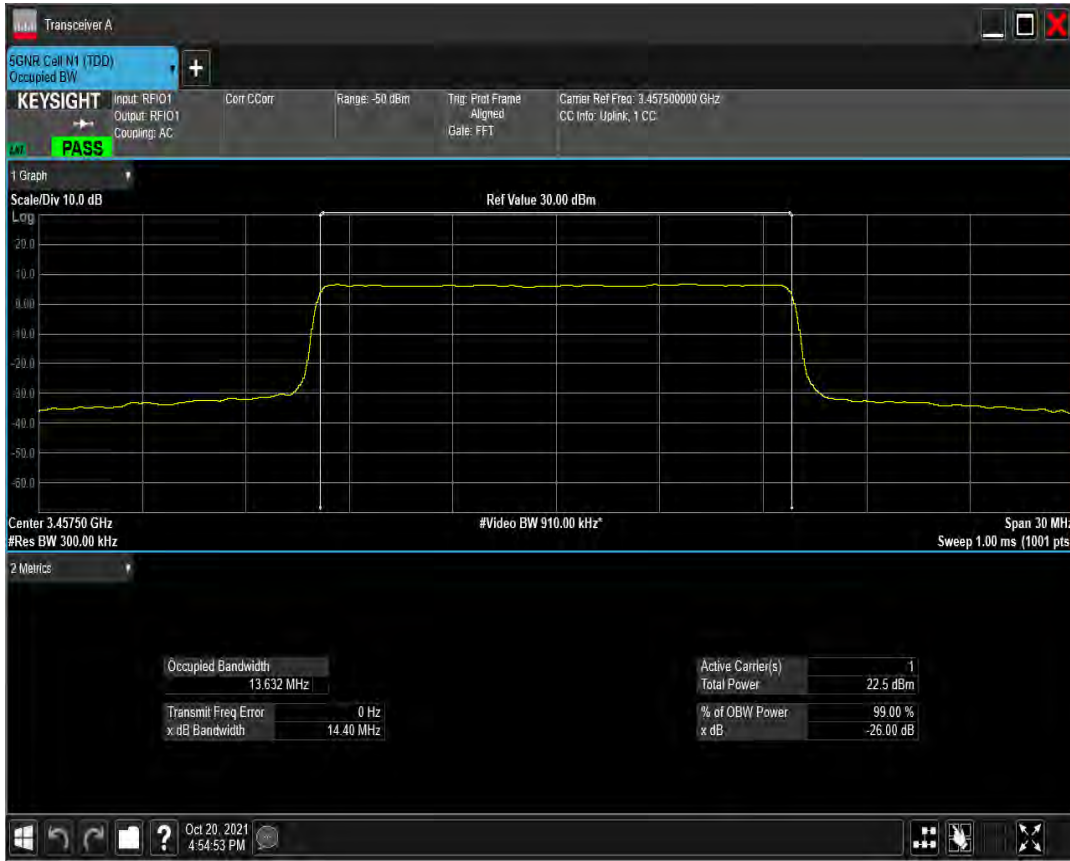

n77(3450-3550) SCS=30kHz DFT_QAM256 BW=15MHz Channel=630500 RB=36@0

n77(3450-3550) SCS=30kHz CP_QPSK BW=15MHz Channel=630500 RB=38@0

n77(3450-3550) SCS=30kHz CP_QAM16 BW=15MHz Channel=630500 RB=38@0

n77(3450-3550) SCS=30kHz CP_QAM64 BW=15MHz Channel=630500 RB=38@0