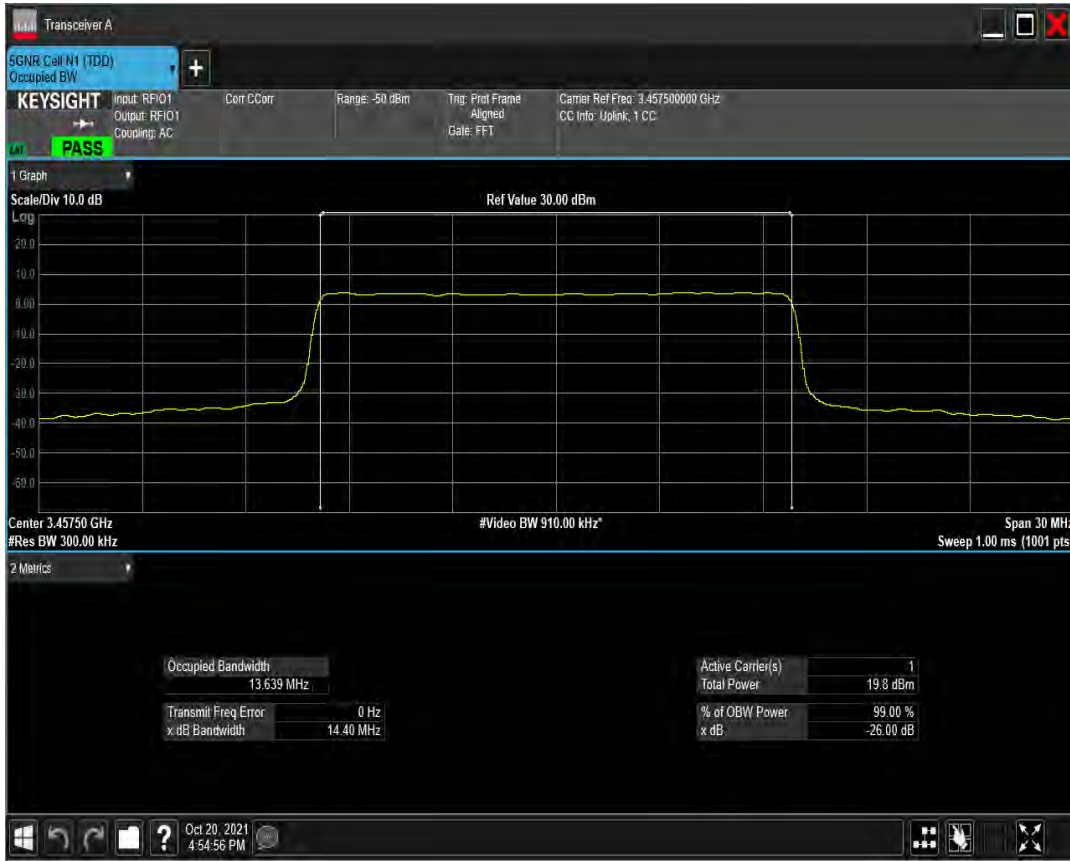

n77(3450-3550) SCS=30kHz CP_QAM256 BW=15MHz Channel=630500 RB=38@0

n77(3450-3550) SCS=30kHz DFT_BPSK BW=15MHz Channel=636166 RB=36@0