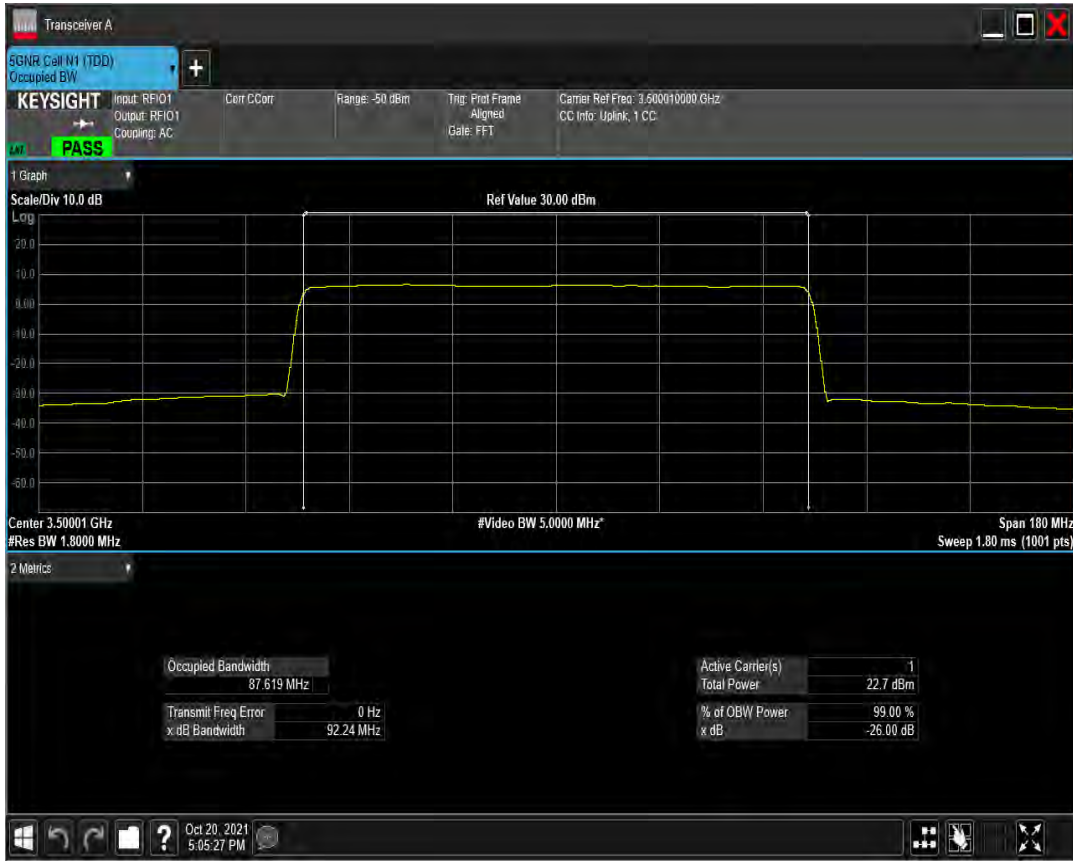

n77(3450-3550) SCS=30kHz CP_QAM16 BW=90MHz Channel=633334 RB=245@0