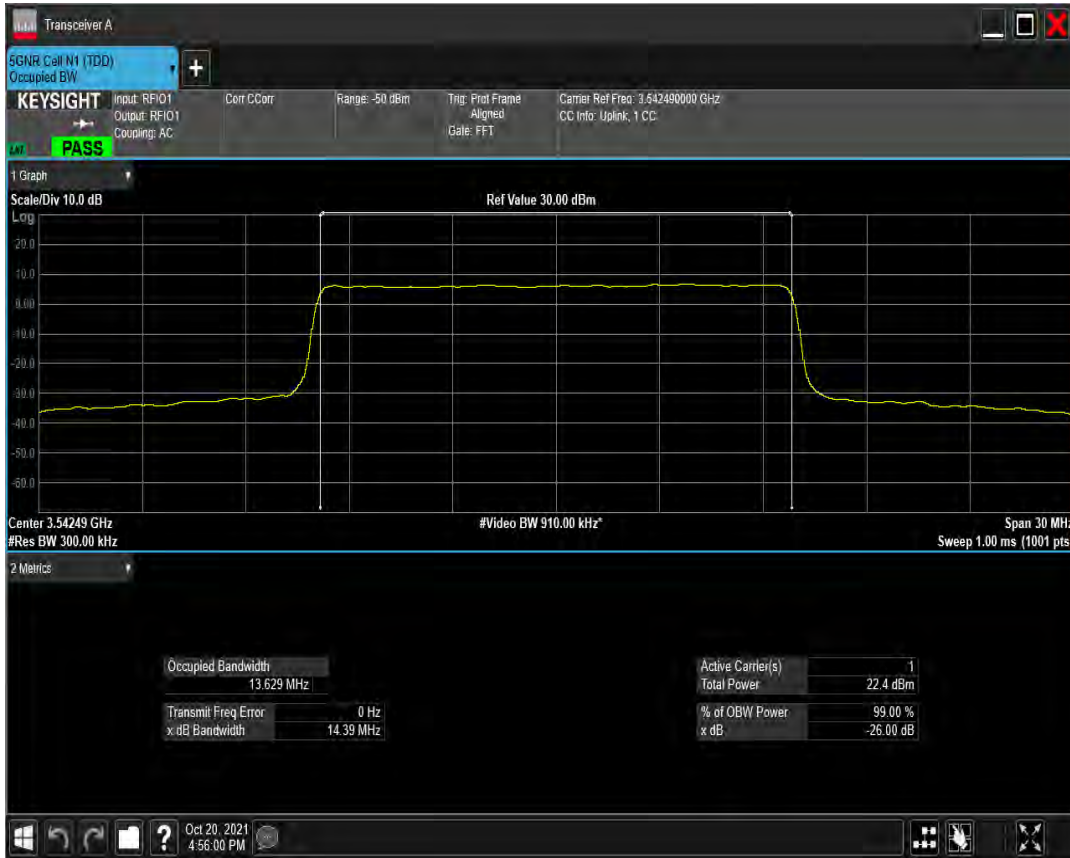

n77(3450-3550) SCS=30kHz CP_QAM256 BW=15MHz Channel=636166 RB=38@0