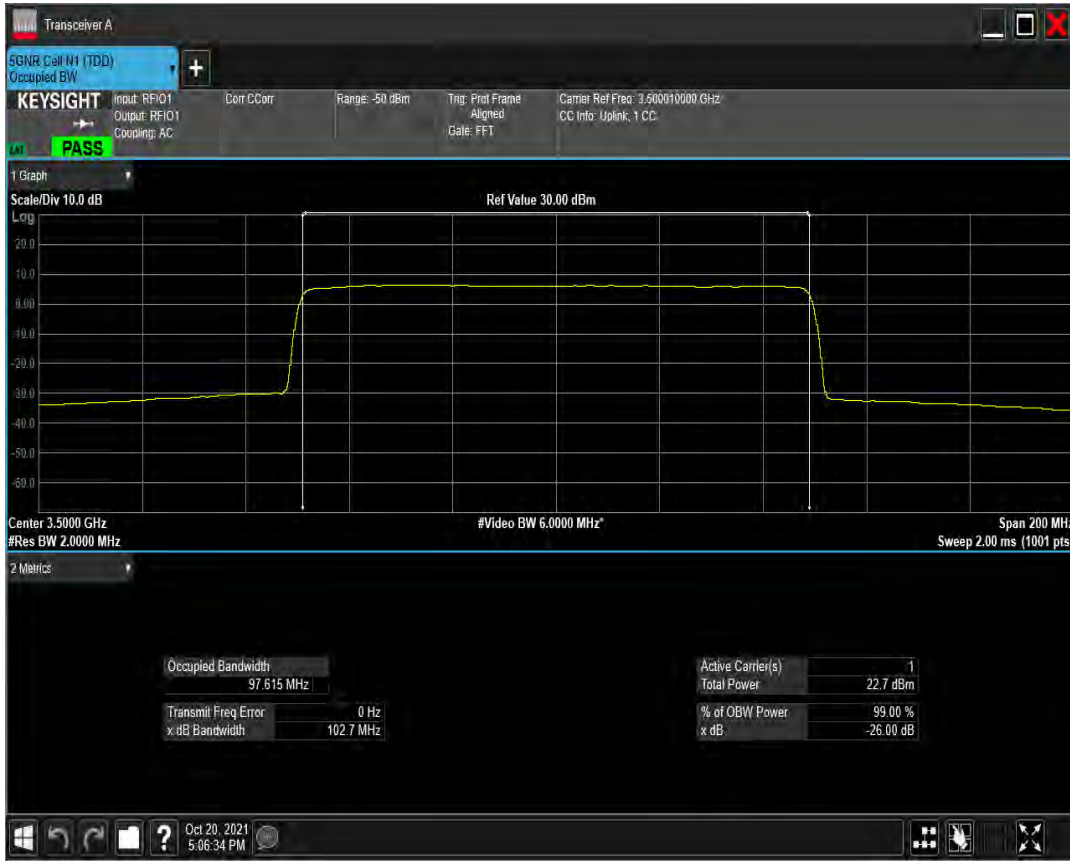

n77(3450-3550) SCS=30kHz CP_QAM64 BW=100MHz Channel=633334 RB=273@0