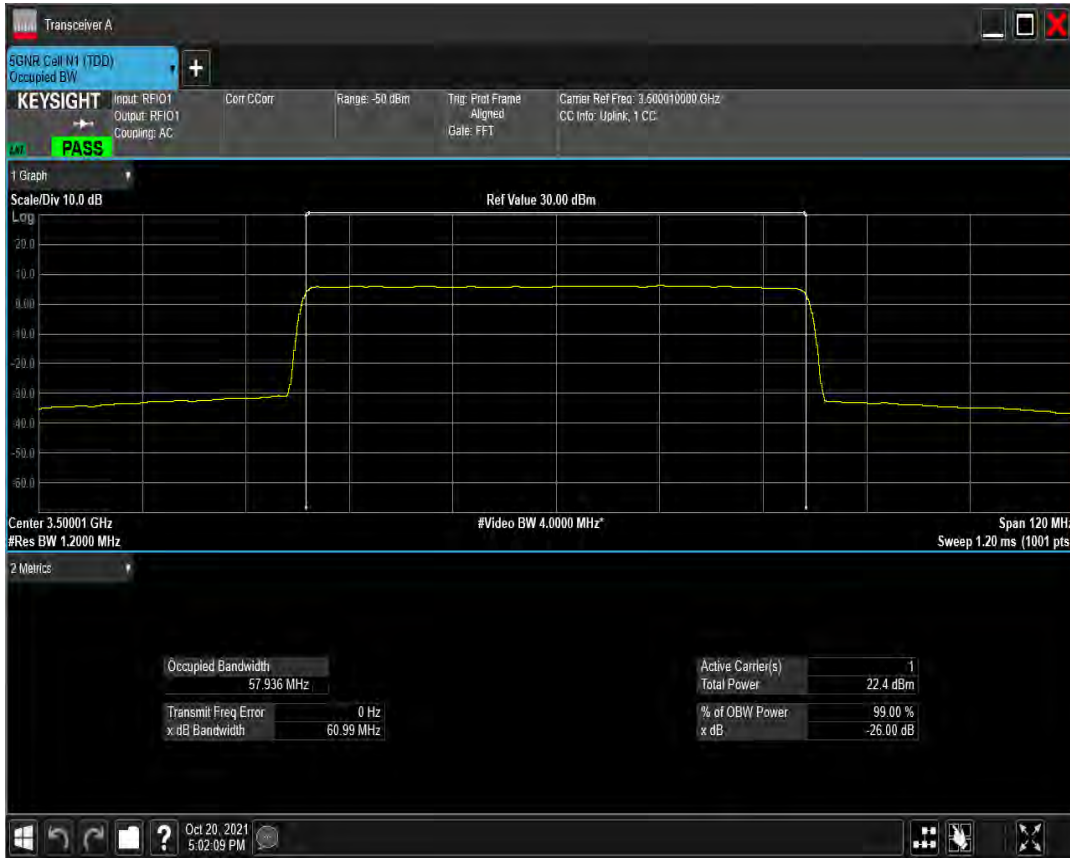

n77(3450-3550) SCS=30kHz DFT_QAM256 BW=60MHz Channel=633334 RB=162@0

n77(3450-3550) SCS=30kHz CP_QPSK BW=60MHz Channel=633334 RB=162@0

n77(3450-3550) SCS=30kHz CP_QAM16 BW=60MHz Channel=633334 RB=162@0

n77(3450-3550) SCS=30kHz CP_QAM64 BW=60MHz Channel=633334 RB=162@0