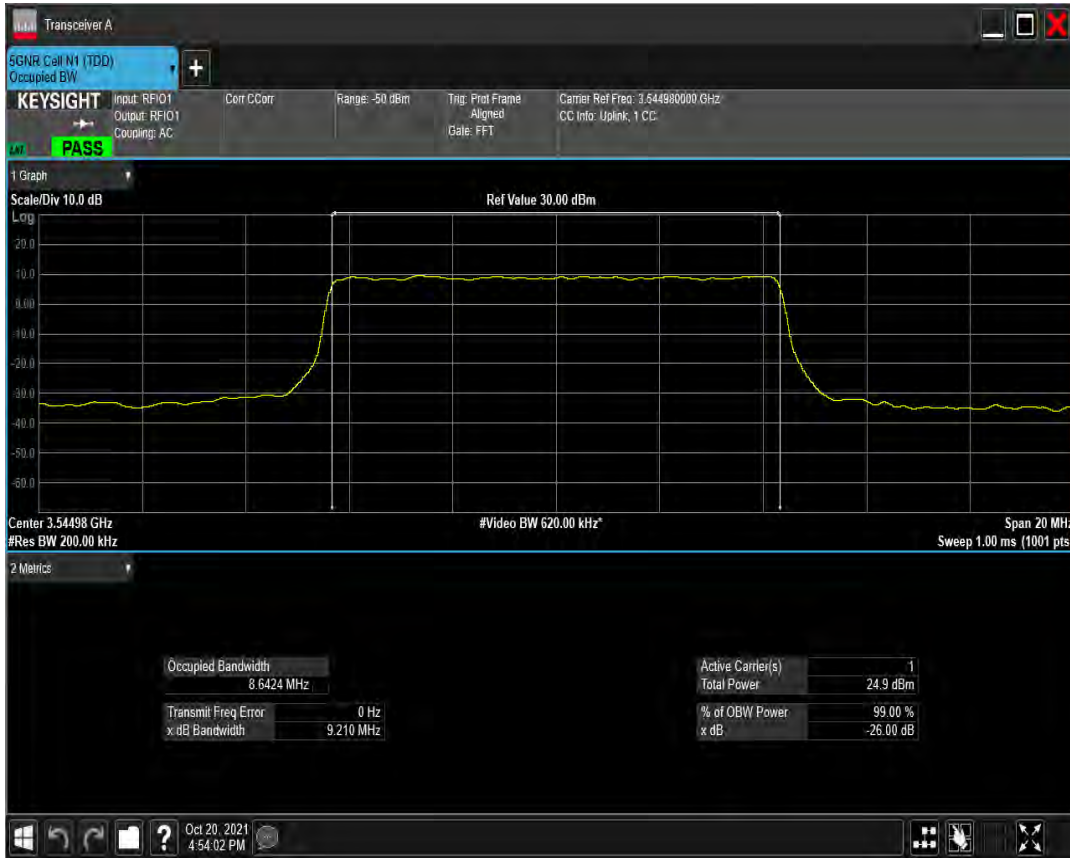

n77(3450-3550) SCS=30kHz CP_QAM64 BW=10MHz Channel=630334 RB=24@0

n77(3450-3550) SCS=30kHz CP_QAM256 BW=10MHz Channel=630334 RB=24@0

n77(3450-3550) SCS=30kHz DFT_BPSK BW=10MHz Channel=636332 RB=24@0

n77(3450-3550) SCS=30kHz DFT_QPSK BW=10MHz Channel=636332 RB=24@0