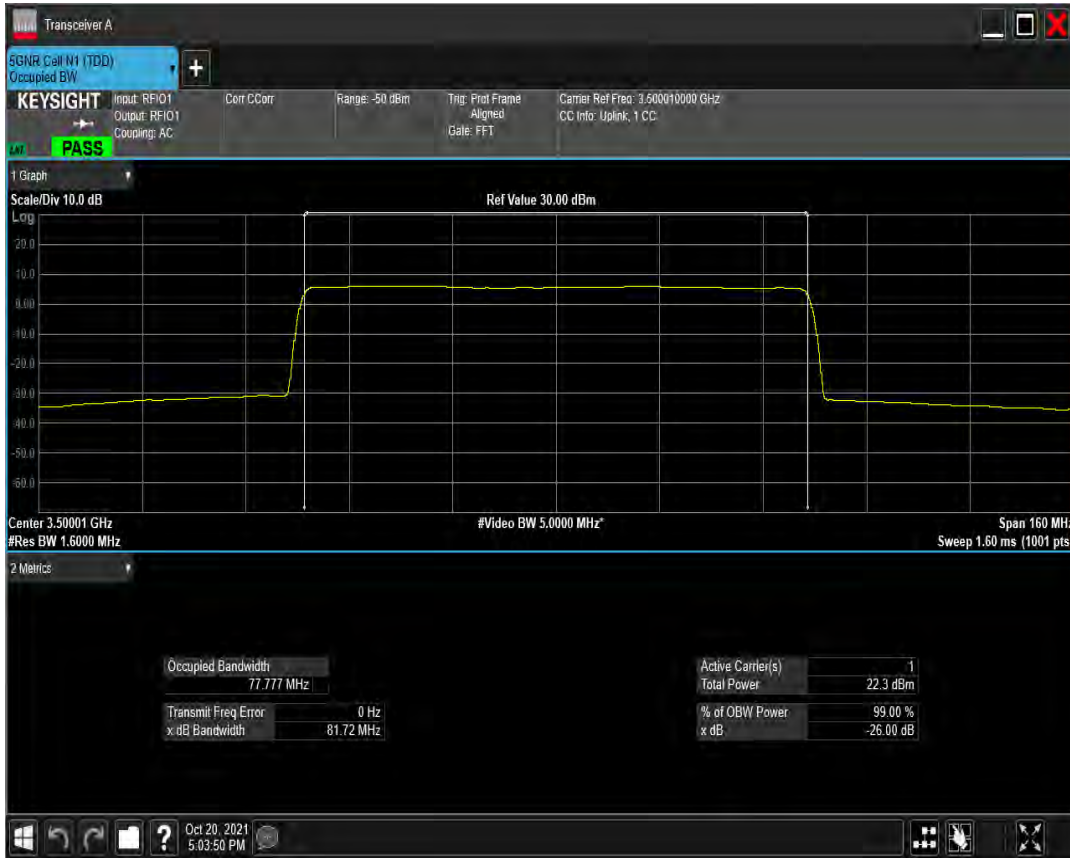

n77(3450-3550) SCS=30kHz CP_QAM64 BW=80MHz Channel=633334 RB=217@0

n77(3450-3550) SCS=30kHz CP_QAM256 BW=80MHz Channel=633334 RB=217@0