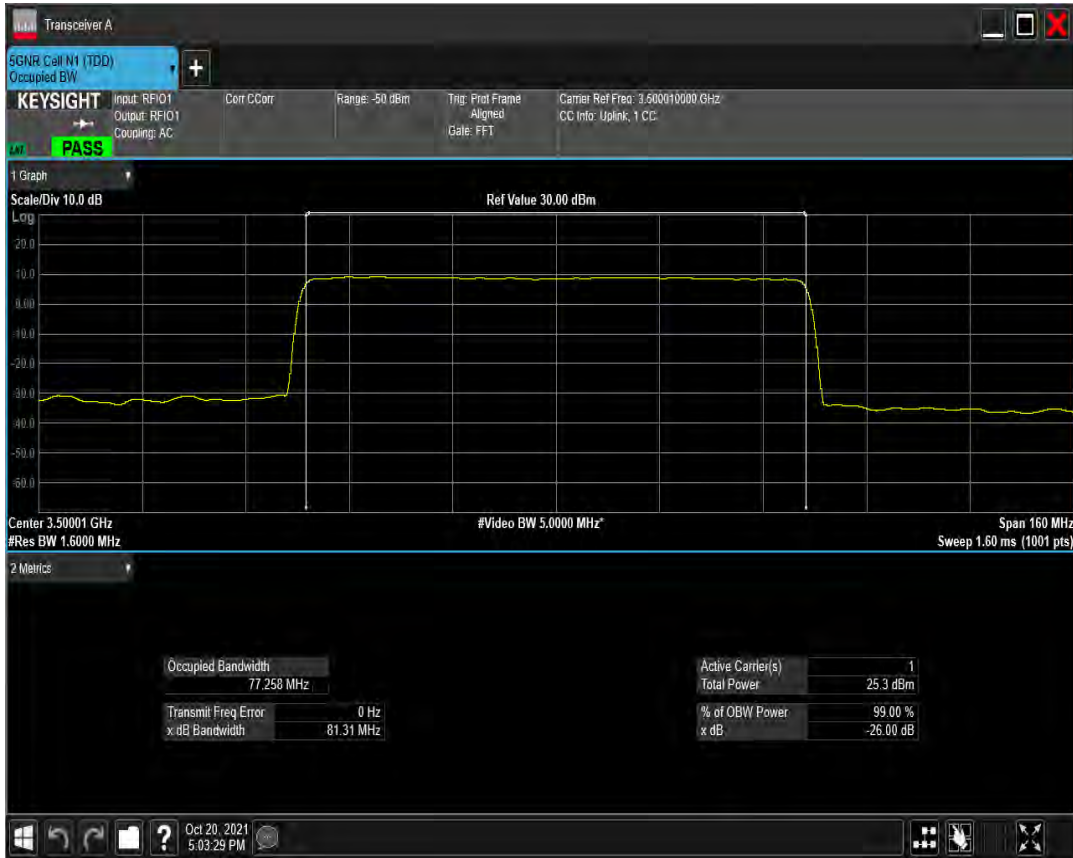

n77(3450-3550) SCS=30kHz DFT_BPSK BW=80MHz Channel=633334 RB=216@0