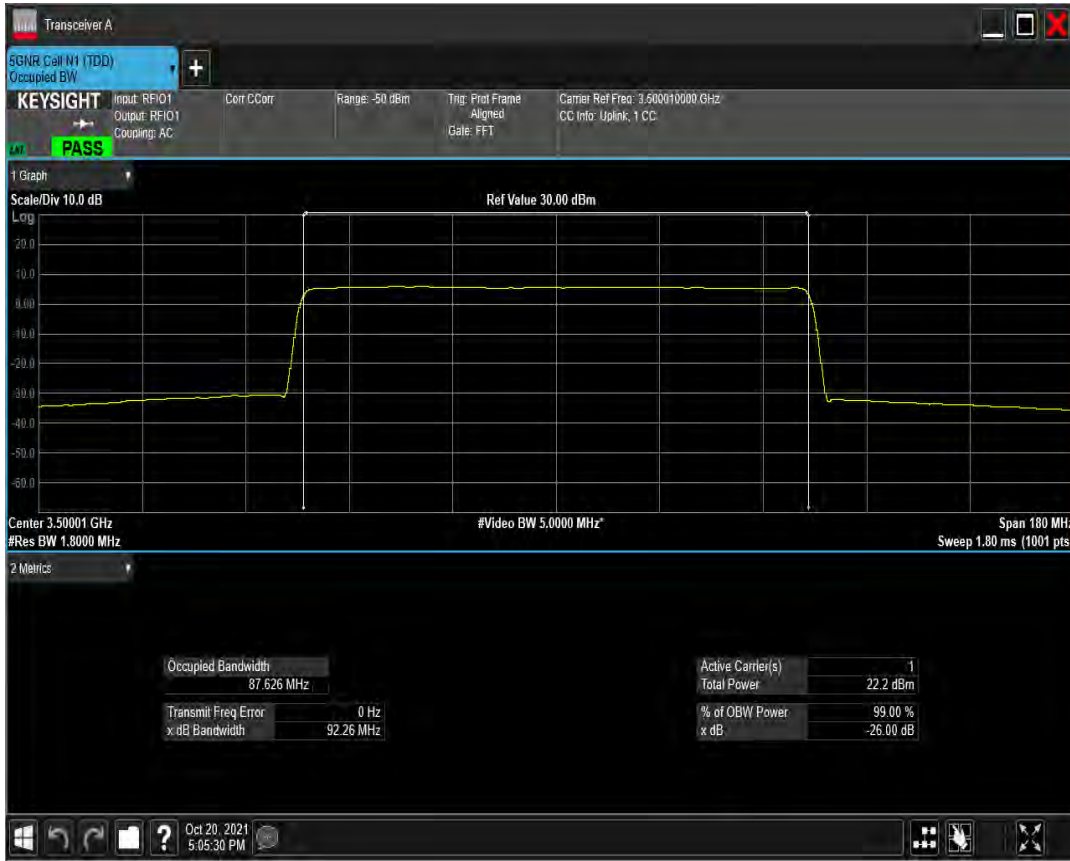

n77(3450-3550) SCS=30kHz DFT_QAM256 BW=90MHz Channel=633334 RB=240@0

n77(3450-3550) SCS=30kHz CP_QPSK BW=90MHz Channel=633334 RB=245@0

n77(3450-3550) SCS=30kHz CP_QAM16 BW=90MHz Channel=633334 RB=245@0

n77(3450-3550) SCS=30kHz CP_QAM64 BW=90MHz Channel=633334 RB=245@0