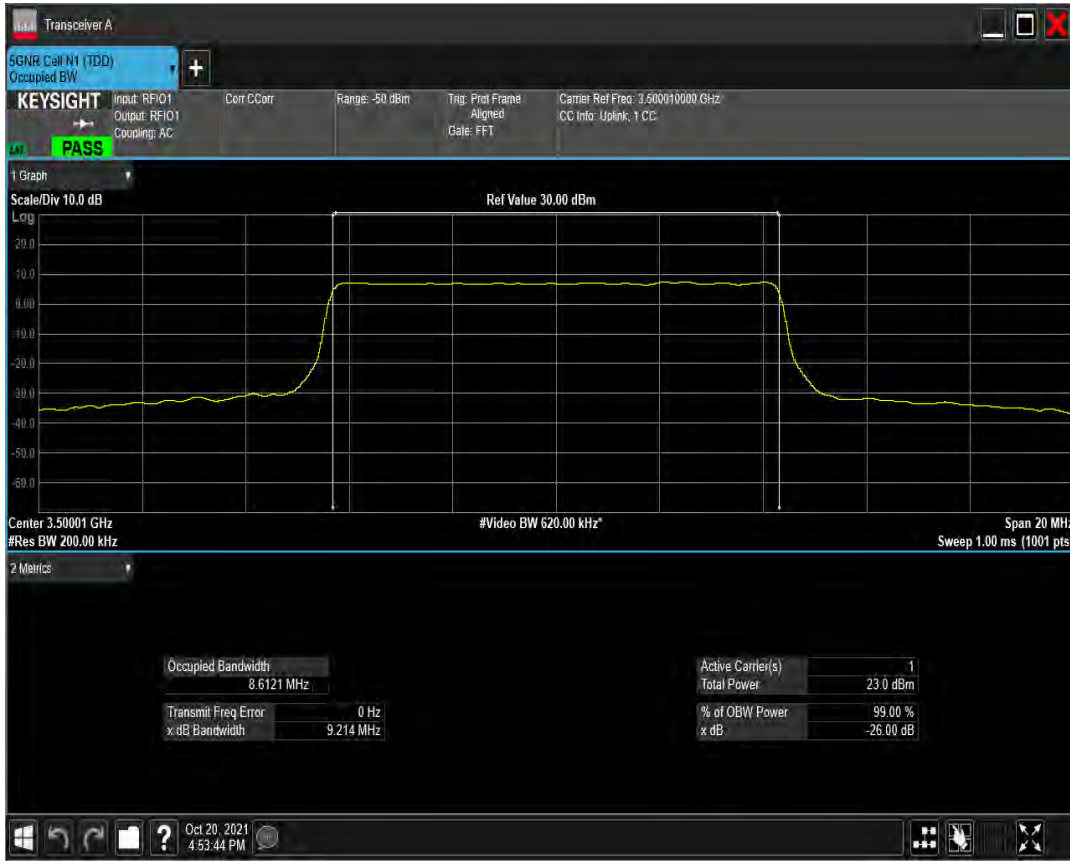

n77(3450-3550) SCS=30kHz CP_QAM16 BW=10MHz Channel=633334 RB=24@0