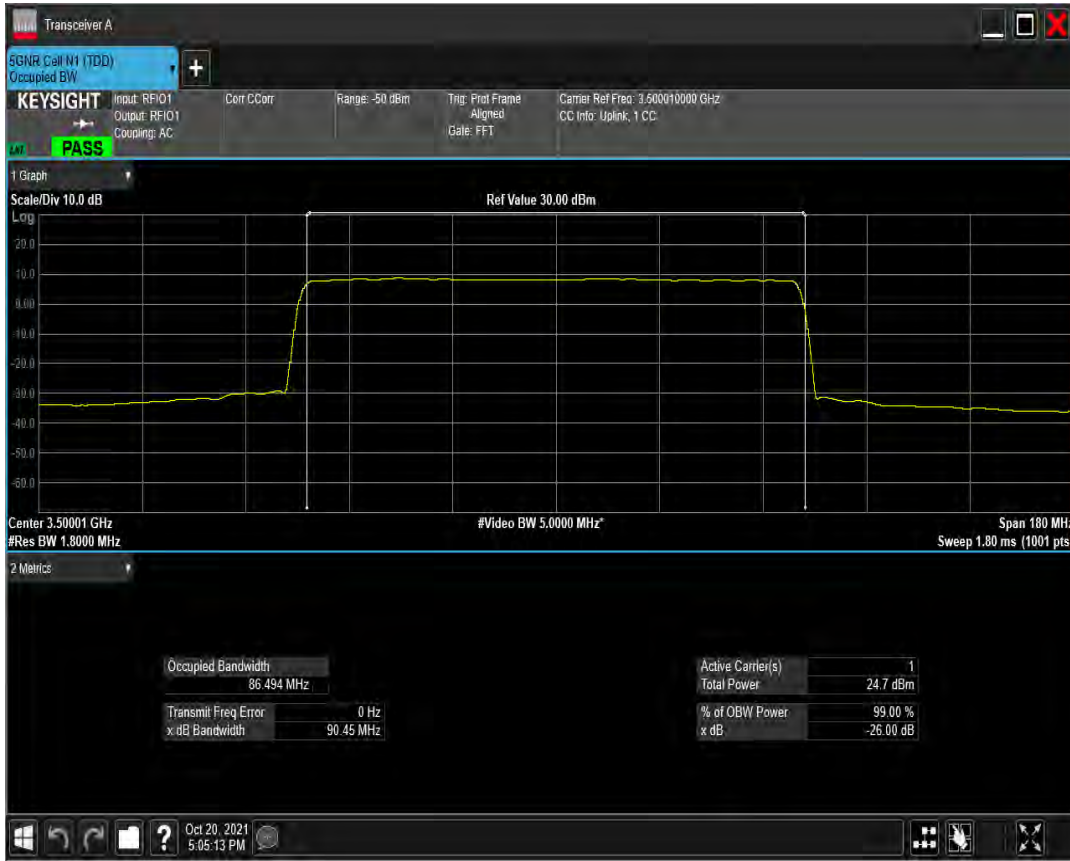

n77(3450-3550) SCS=30kHz DFT_QPSK BW=90MHz Channel=633334 RB=240@0