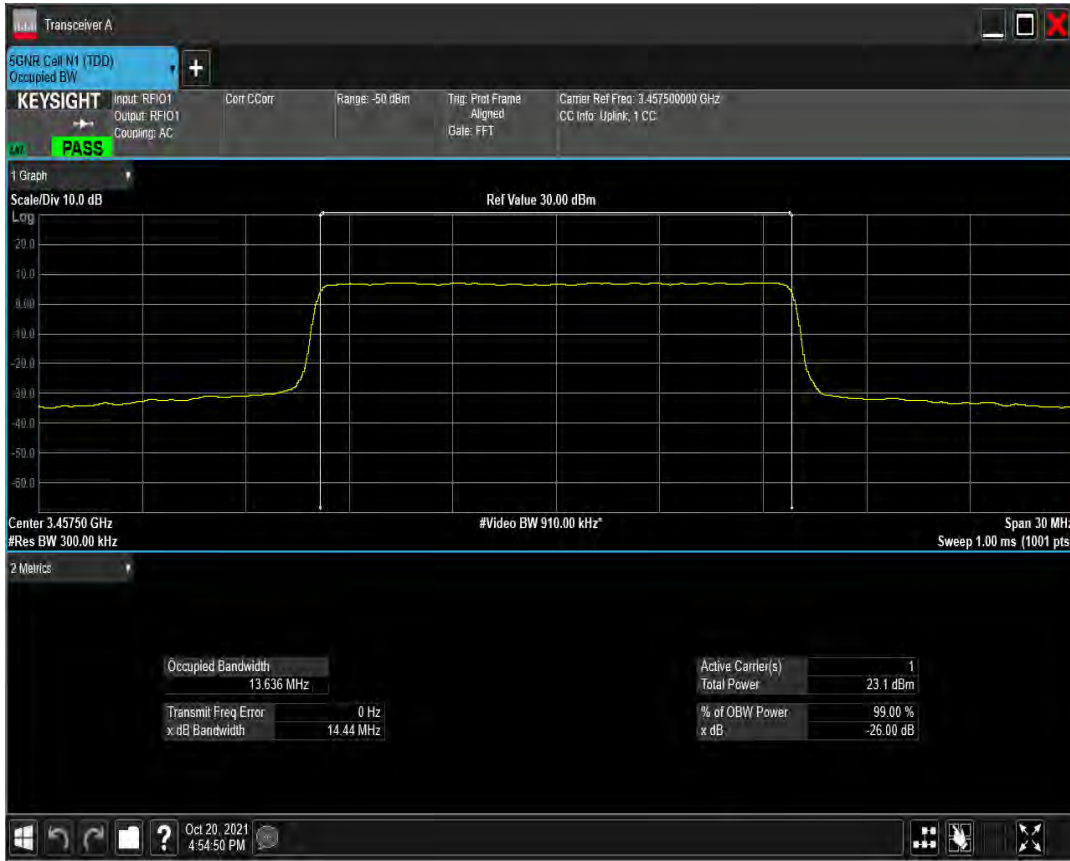

n77(3450-3550) SCS=30kHz CP_QAM16 BW=15MHz Channel=630500 RB=38@0