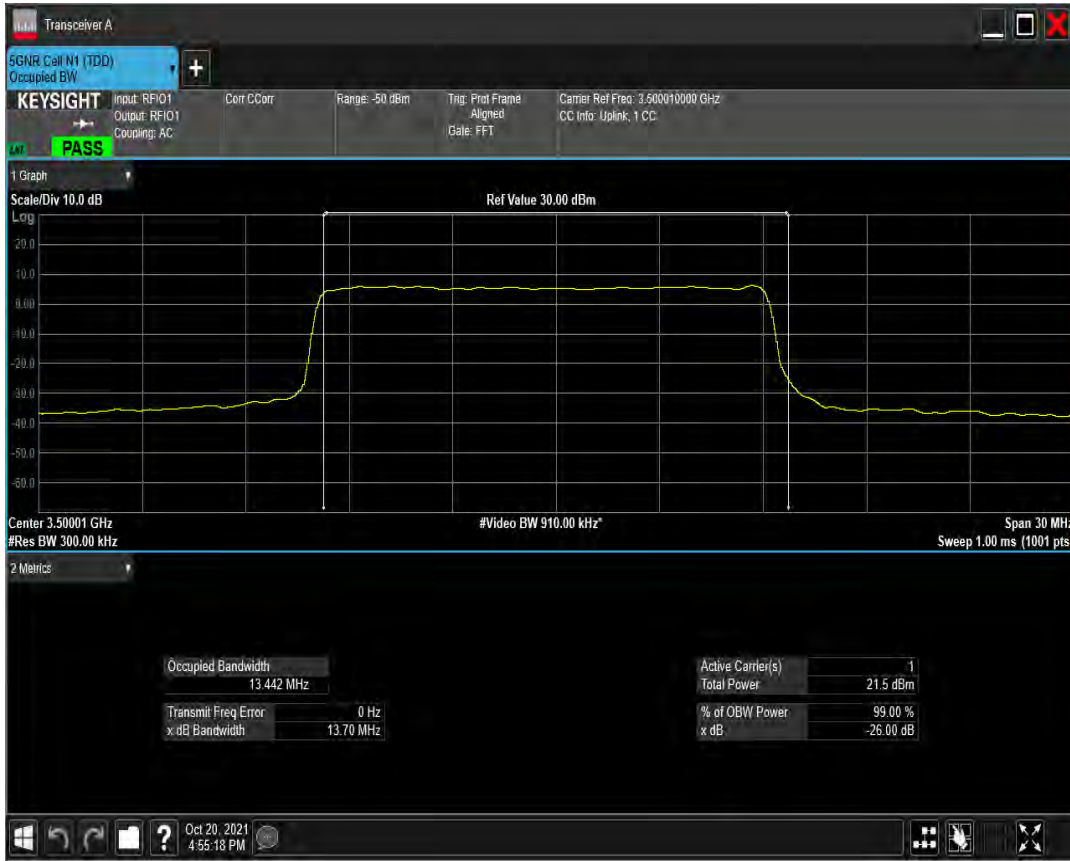

n77(3450-3550) SCS=30kHz DFT_QAM256 BW=15MHz Channel=633334 RB=36@0

n77(3450-3550) SCS=30kHz CP_QPSK BW=15MHz Channel=633334 RB=38@0