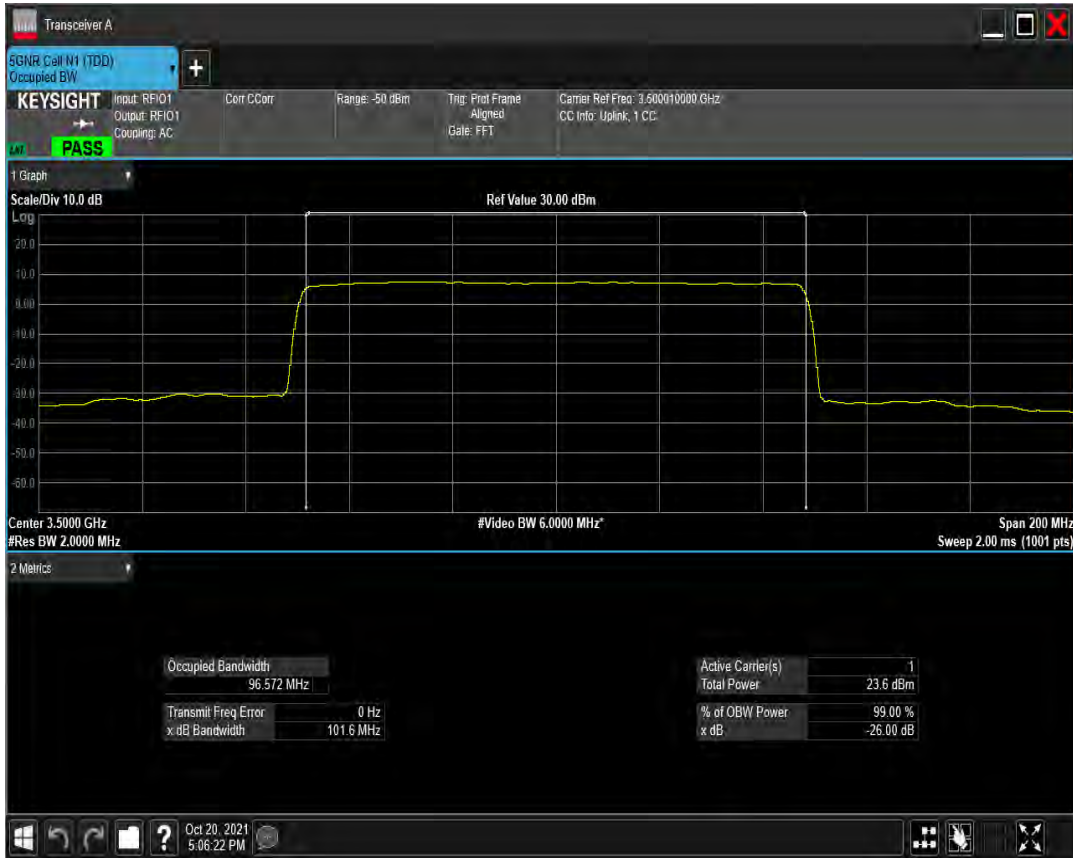

n77(3450-3550) SCS=30kHz DFT_QAM64 BW=100MHz Channel=633334 RB=270@0