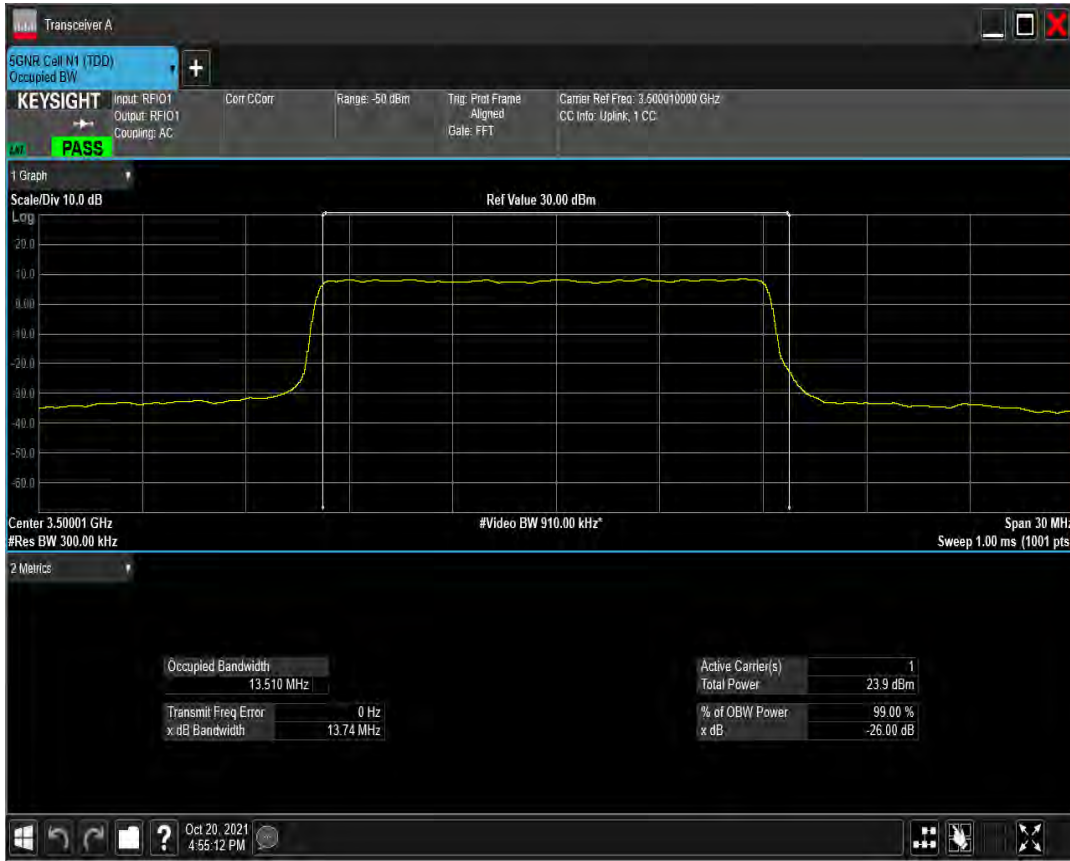

n77(3450-3550) SCS=30kHz CP_QAM256 BW=10MHz Channel=633334 RB=24@0

n77(3450-3550) SCS=30kHz DFT_BPSK BW=15MHz Channel=633334 RB=36@0

n77(3450-3550) SCS=30kHz DFT_QPSK BW=15MHz Channel=633334 RB=36@0

n77(3450-3550) SCS=30kHz DFT_QAM16 BW=15MHz Channel=633334 RB=36@0