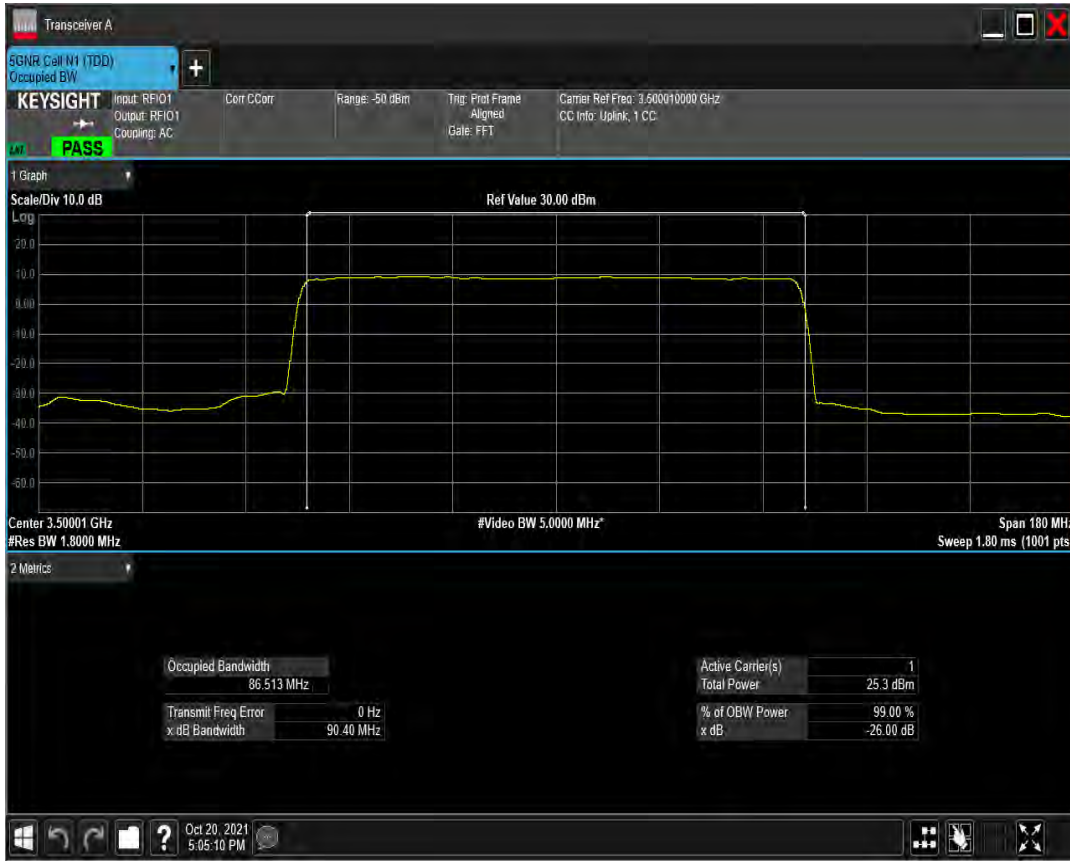

n77(3450-3550) SCS=30kHz CP_QAM16 BW=80MHz Channel=633334 RB=217@0

n77(3450-3550) SCS=30kHz CP_QAM64 BW=80MHz Channel=633334 RB=217@0

n77(3450-3550) SCS=30kHz CP_QAM256 BW=80MHz Channel=633334 RB=217@0

n77(3450-3550) SCS=30kHz DFT_BPSK BW=90MHz Channel=633334 RB=240@0