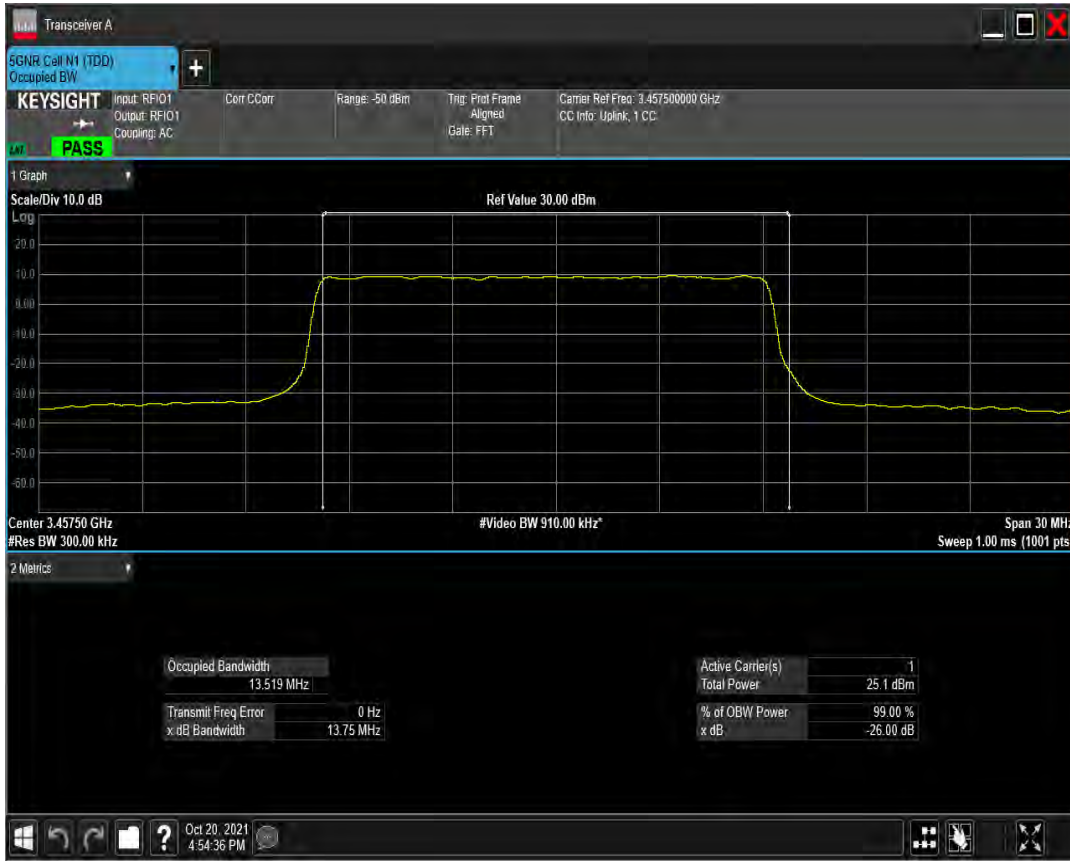

n77(3450-3550) SCS=30kHz DFT_QPSK BW=15MHz Channel=630500 RB=36@0

n77(3450-3550) SCS=30kHz DFT_QAM16 BW=15MHz Channel=630500 RB=36@0