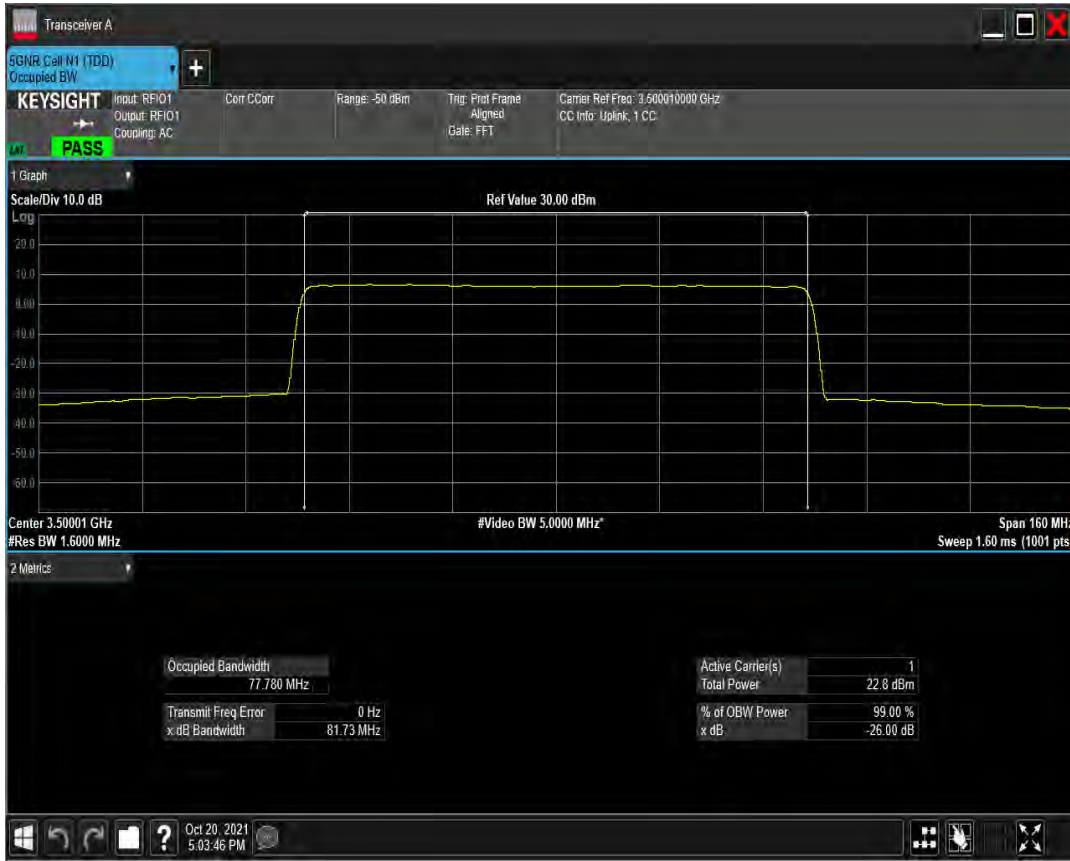

n77(3450-3550) SCS=30kHz CP_QAM16 BW=80MHz Channel=633334 RB=217@0