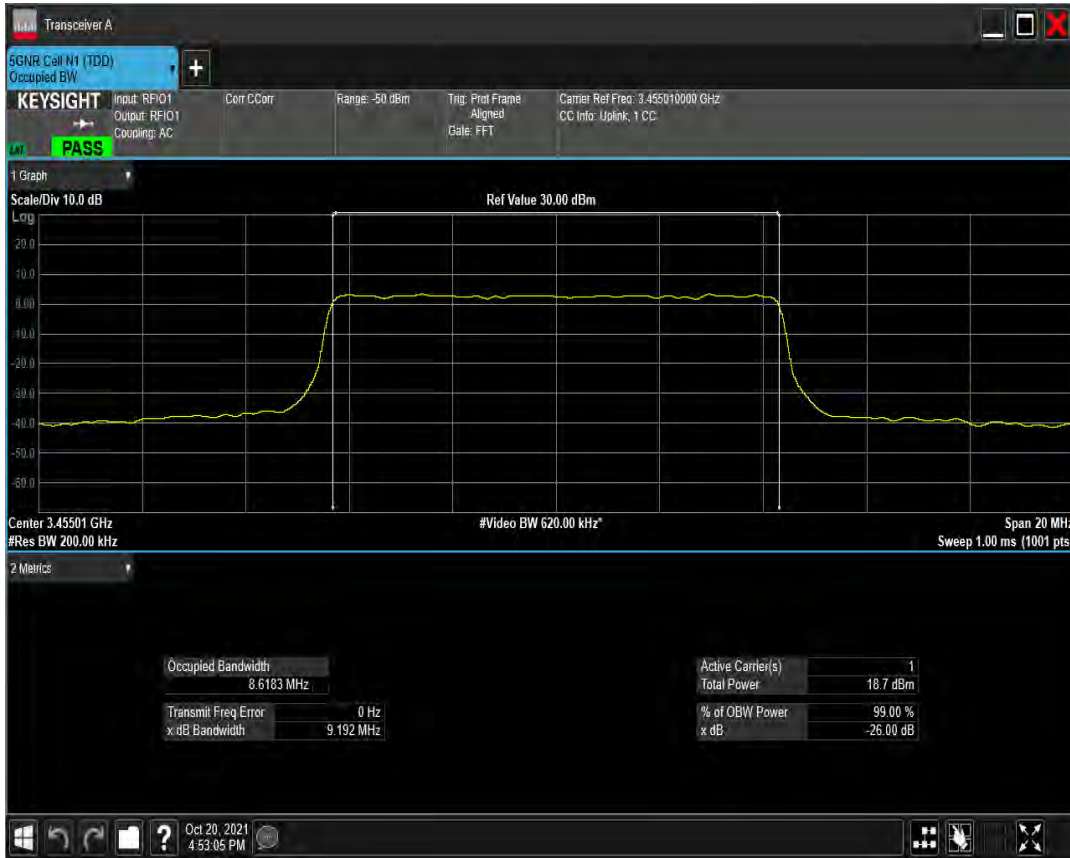

n77(3450-3550) SCS=30kHz DFT_QAM256 BW=10MHz Channel=630334 RB=24@0

n77(3450-3550) SCS=30kHz CP_QPSK BW=10MHz Channel=630334 RB=24@0