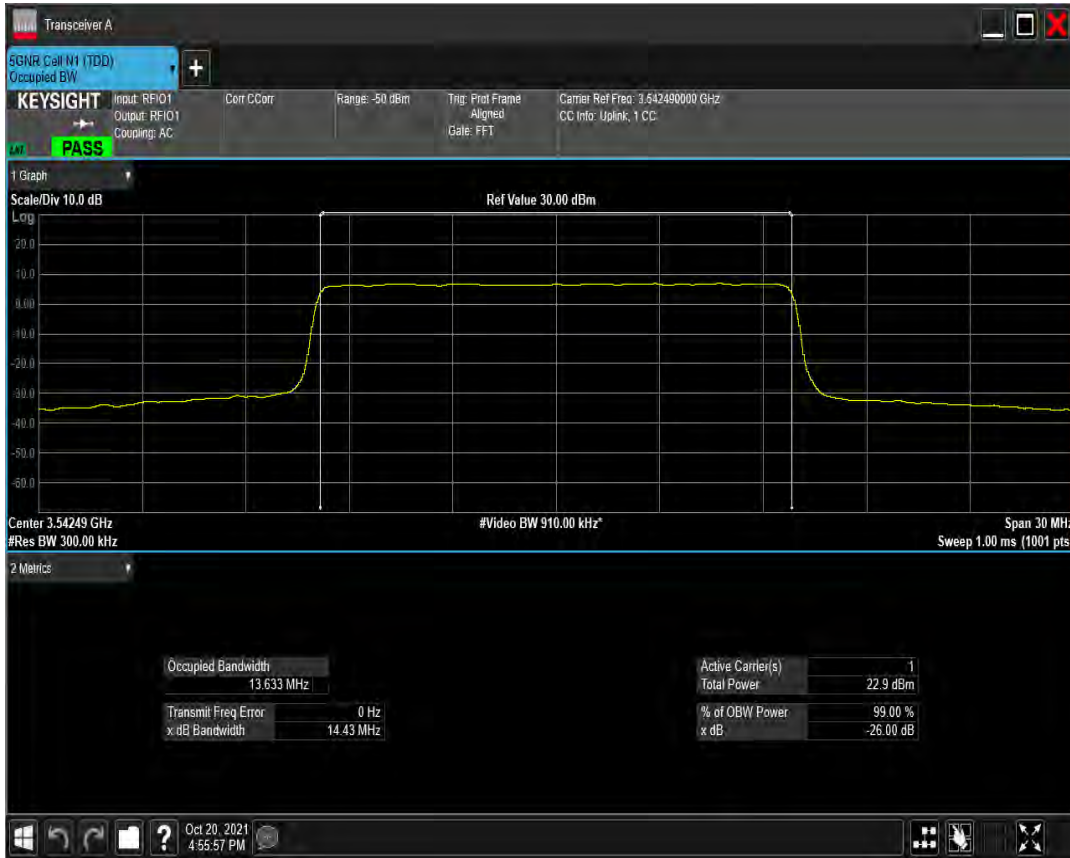

n77(3450-3550) SCS=30kHz DFT_QAM64 BW=15MHz Channel=636166 RB=36@0

n77(3450-3550) SCS=30kHz DFT_QAM256 BW=15MHz Channel=636166 RB=36@0

n77(3450-3550) SCS=30kHz CP_QPSK BW=15MHz Channel=636166 RB=38@0

n77(3450-3550) SCS=30kHz CP_QAM16 BW=15MHz Channel=636166 RB=38@0