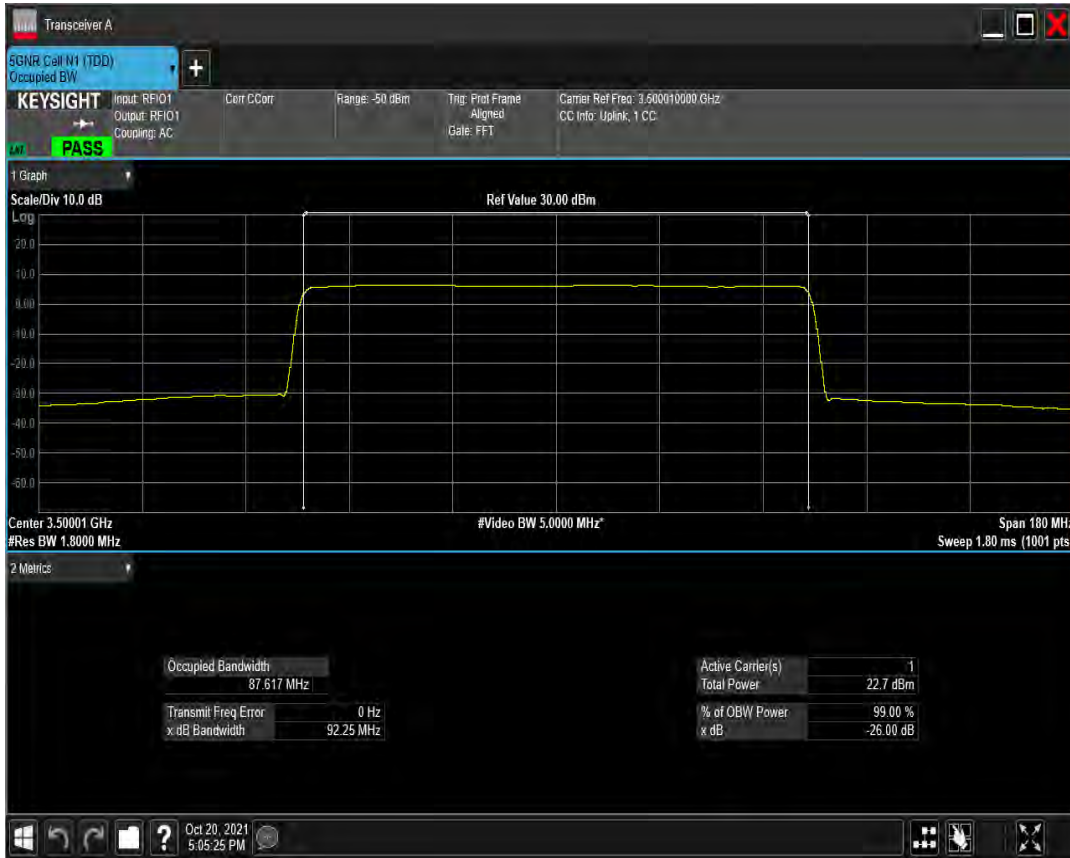

n77(3450-3550) SCS=30kHz CP_QPSK BW=90MHz Channel=633334 RB=245@0