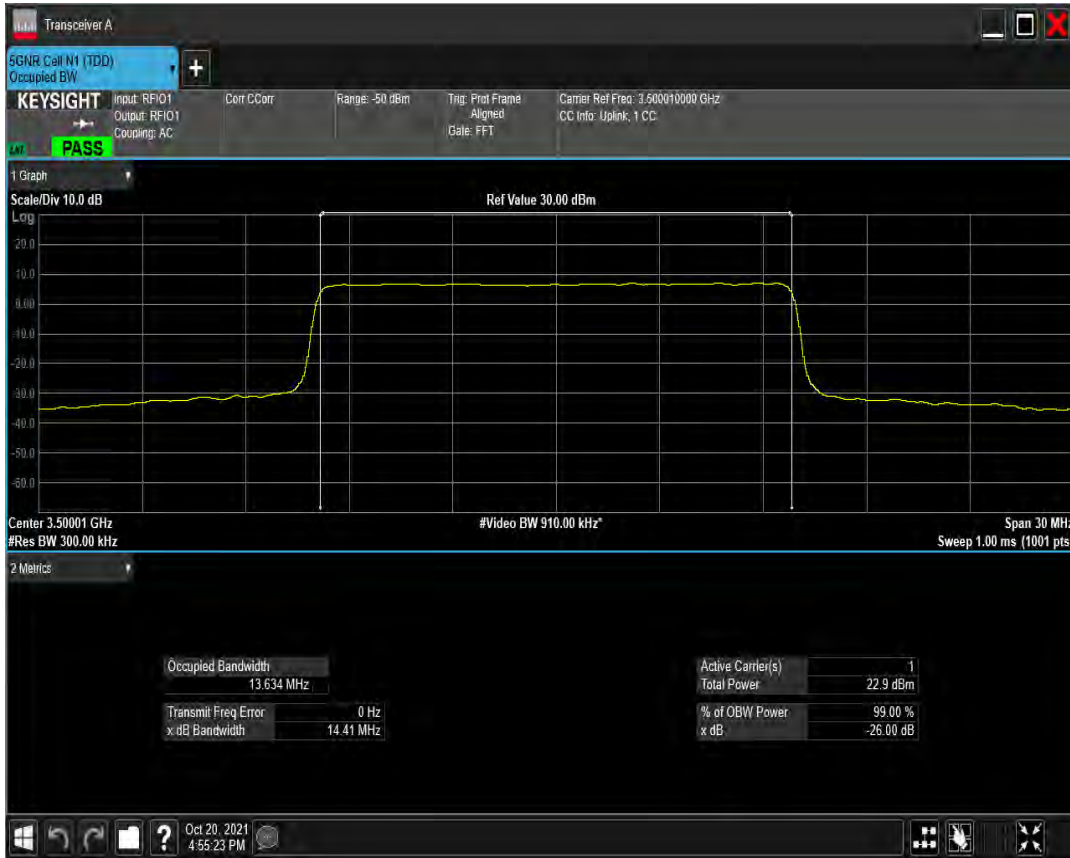

n77(3450-3550) SCS=30kHz DFT_QAM64 BW=15MHz Channel=633334 RB=36@0

n77(3450-3550) SCS=30kHz DFT_QAM256 BW=15MHz Channel=633334 RB=36@0

n77(3450-3550) SCS=30kHz CP_QPSK BW=15MHz Channel=633334 RB=38@0

n77(3450-3550) SCS=30kHz CP_QAM16 BW=15MHz Channel=633334 RB=38@0