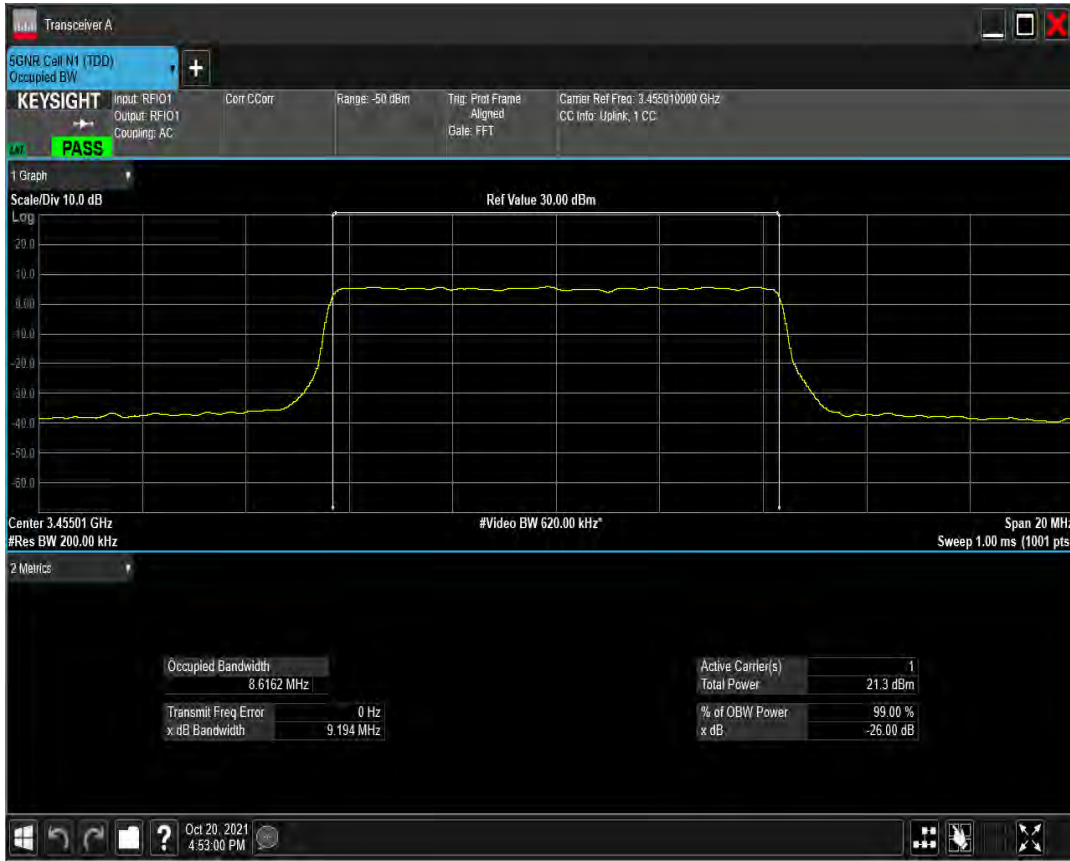

n77(3450-3550) SCS=30kHz CP_QAM256 BW=100MHz Channel=633334 RB=273@0

n77(3450-3550) SCS=30kHz DFT_BPSK BW=10MHz Channel=630334 RB=24@0

n77(3450-3550) SCS=30kHz DFT_QPSK BW=10MHz Channel=630334 RB=24@0

n77(3450-3550) SCS=30kHz DFT_QAM16 BW=10MHz Channel=630334 RB=24@0