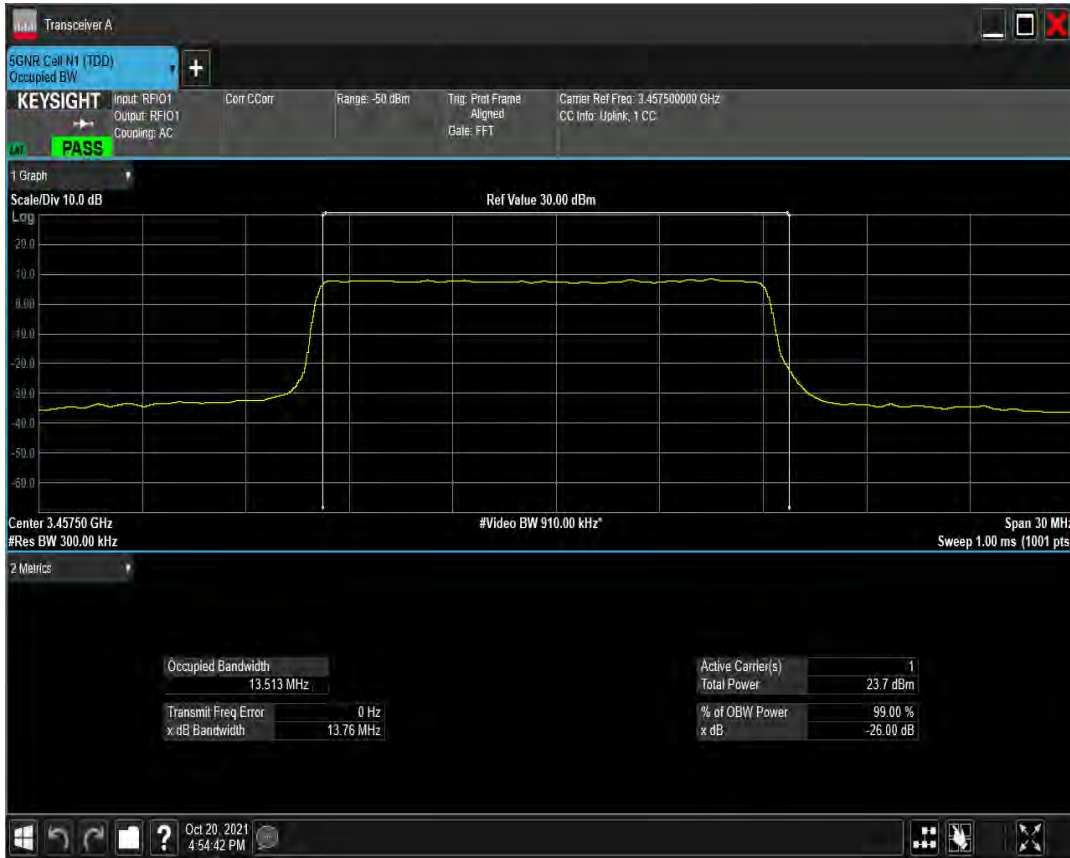

n77(3450-3550) SCS=30kHz DFT_BPSK BW=15MHz Channel=630500 RB=36@0

n77(3450-3550) SCS=30kHz DFT_QPSK BW=15MHz Channel=630500 RB=36@0

n77(3450-3550) SCS=30kHz DFT_QAM16 BW=15MHz Channel=630500 RB=36@0

n77(3450-3550) SCS=30kHz DFT_QAM64 BW=15MHz Channel=630500 RB=36@0