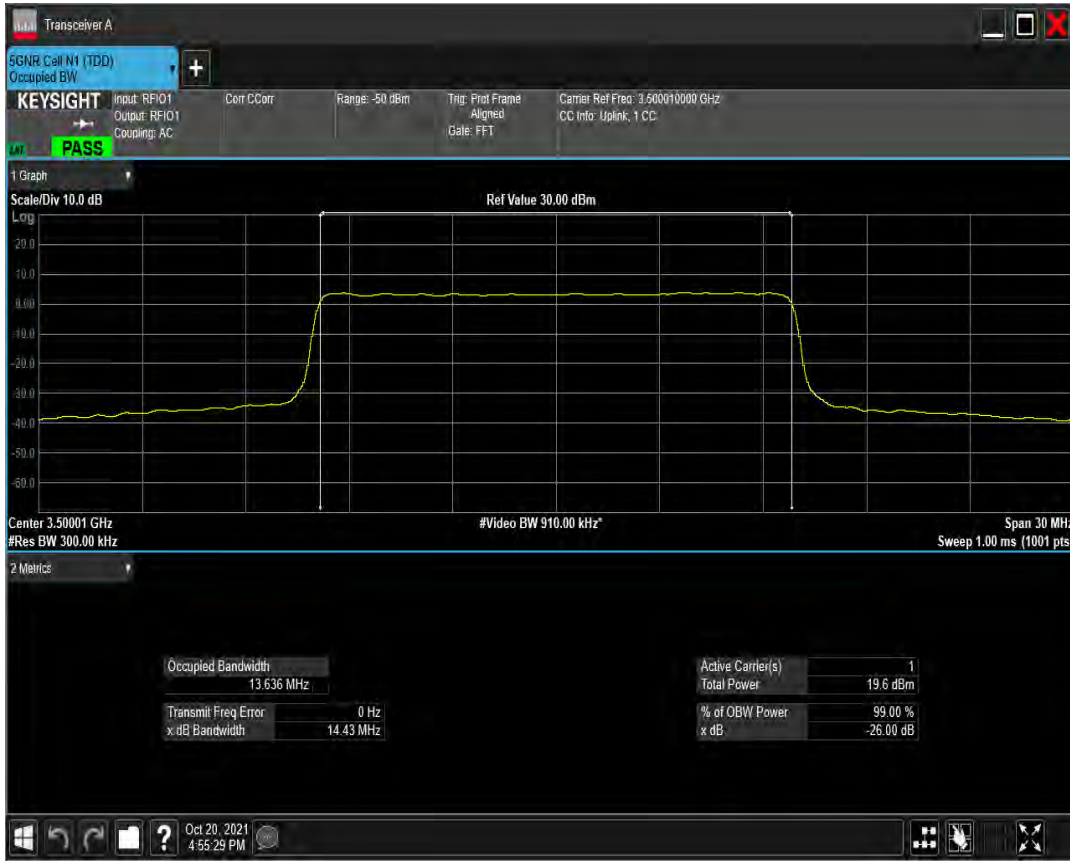

n77(3450-3550) SCS=30kHz CP_QAM256 BW=15MHz Channel=633334 RB=38@0

n77(3450-3550) SCS=30kHz DFT_BPSK BW=20MHz Channel=633334 RB=50@0