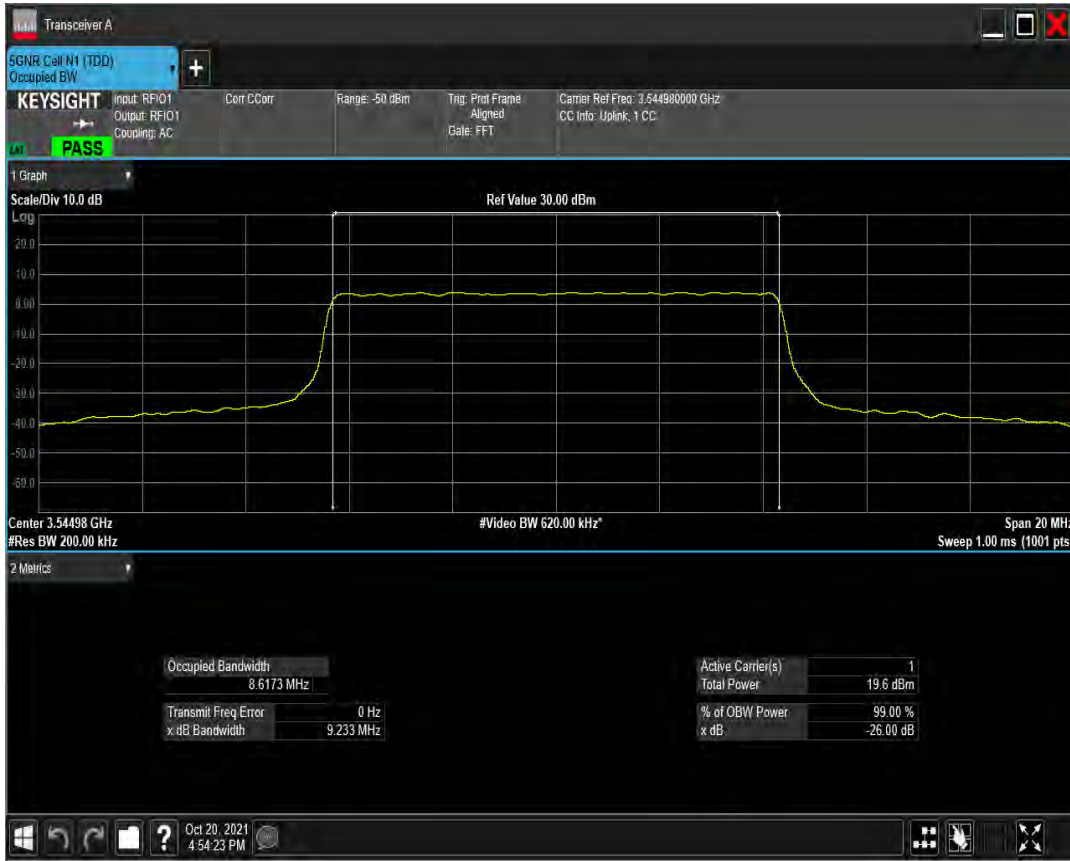

n77(3450-3550) SCS=30kHz CP_QPSK BW=10MHz Channel=636332 RB=24@0

n77(3450-3550) SCS=30kHz CP_QAM16 BW=10MHz Channel=636332 RB=24@0

n77(3450-3550) SCS=30kHz CP_QAM64 BW=10MHz Channel=636332 RB=24@0

n77(3450-3550) SCS=30kHz CP_QAM256 BW=10MHz Channel=636332 RB=24@0