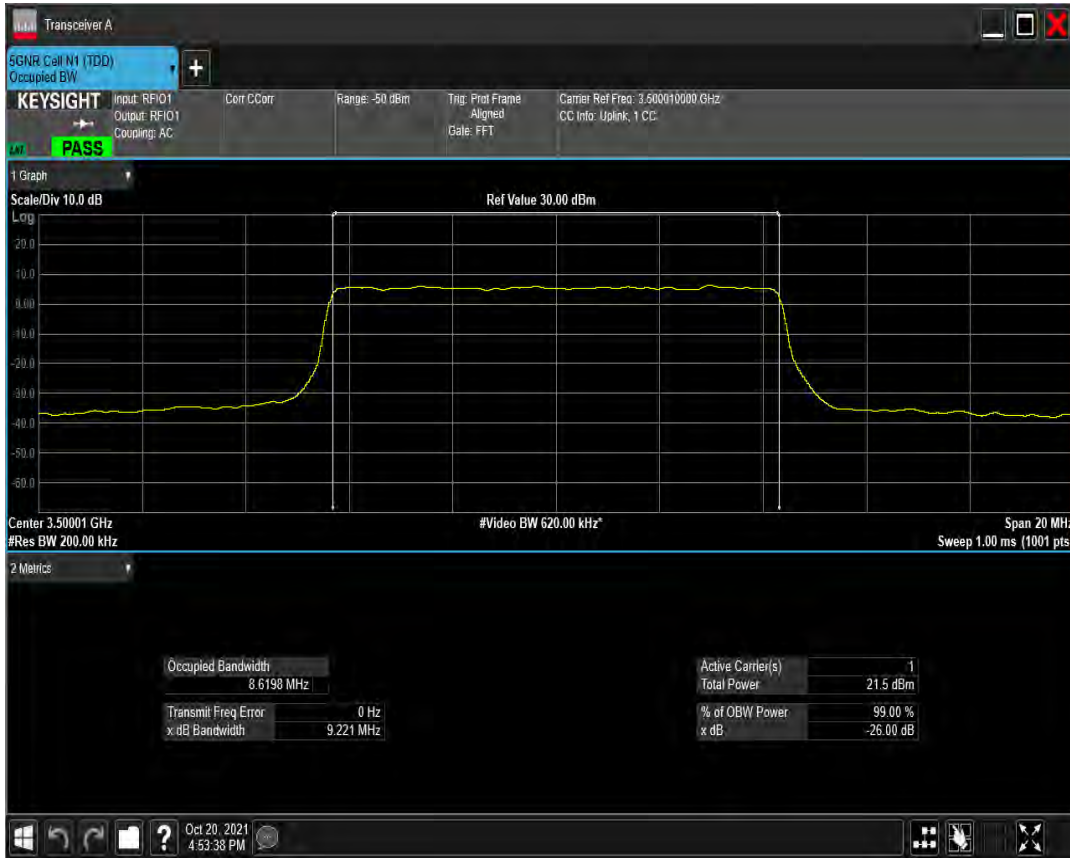

n77(3450-3550) SCS=30kHz DFT_QAM256 BW=10MHz Channel=633334 RB=24 @0