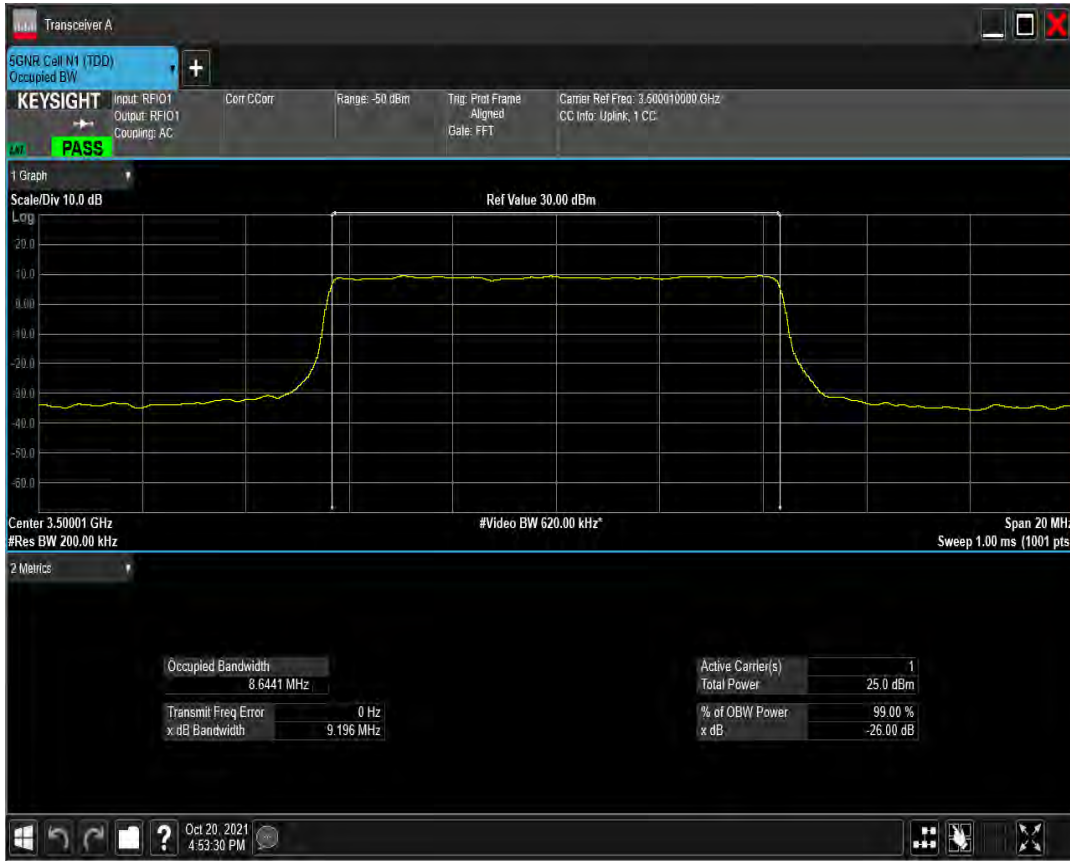

n77(3450-3550) SCS=30kHz DFT_QPSK BW=10MHz Channel=633334 RB=24@0

n77(3450-3550) SCS=30kHz DFT_QAM16 BW=10MHz Channel=633334 RB=24@0