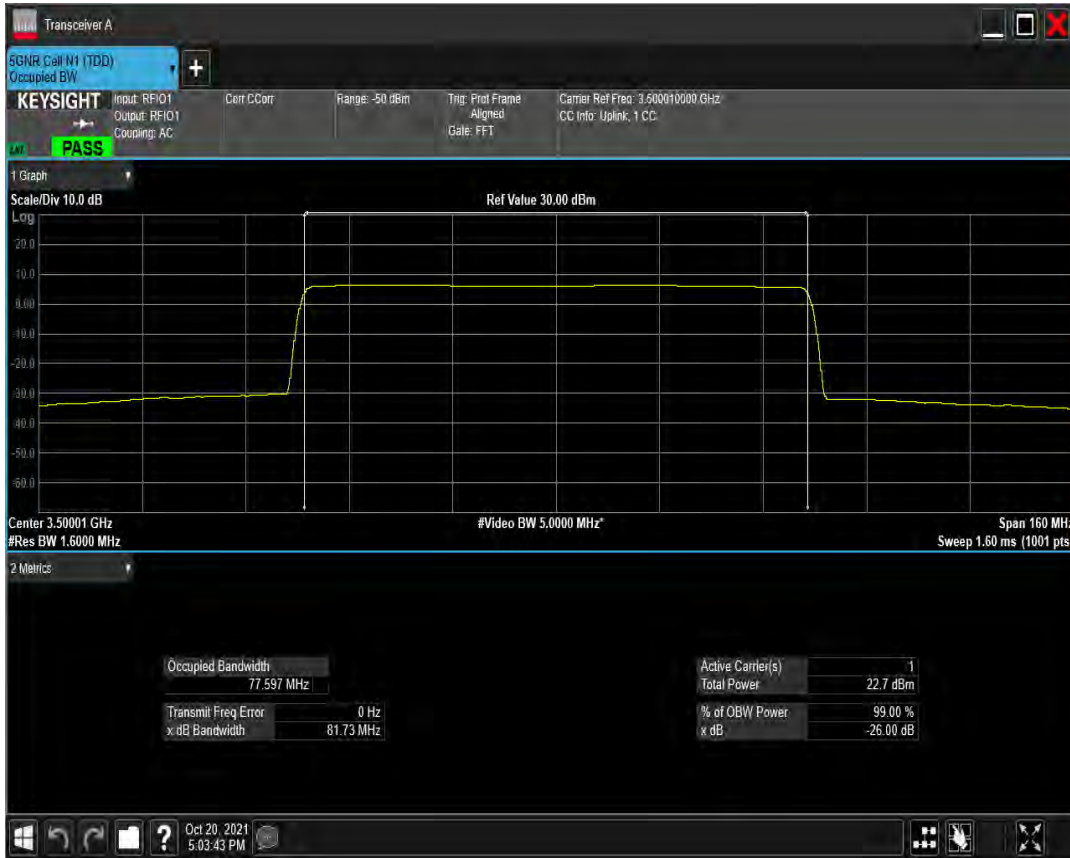

n77(3450-3550) SCS=30kHz CP_QPSK BW=80MHz Channel=633334 RB=217@0