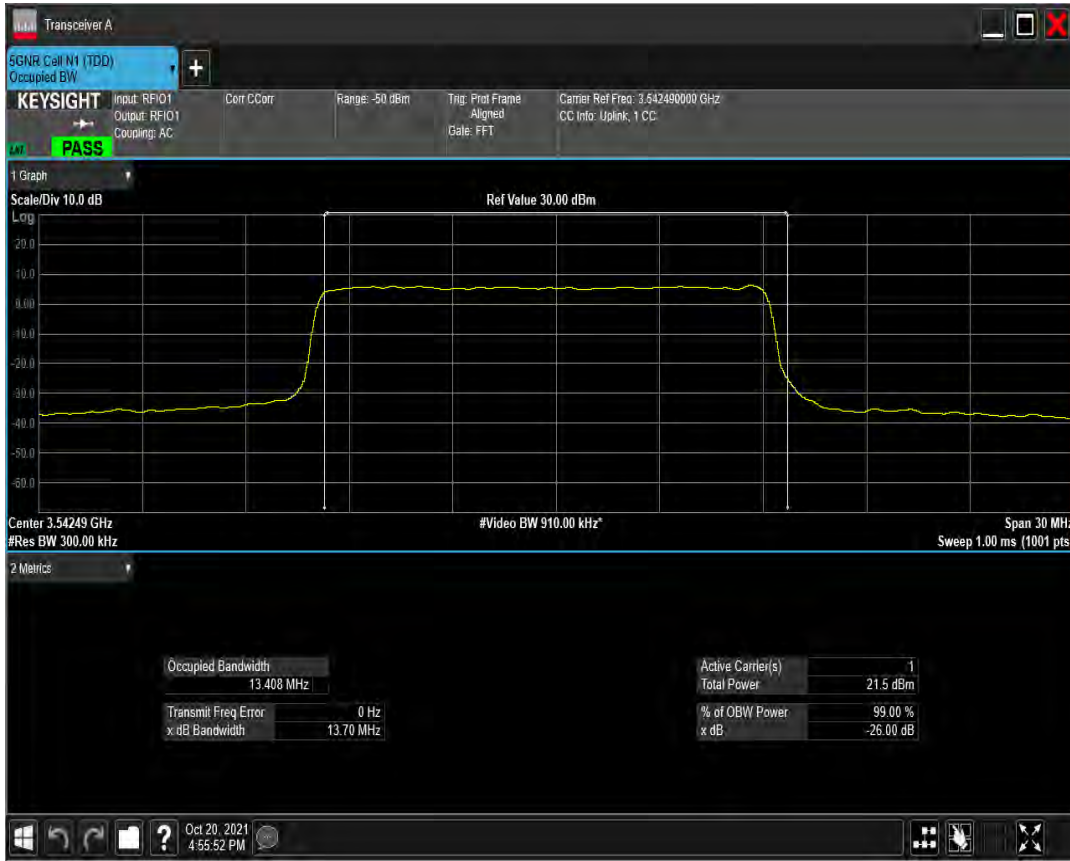

n77(3450-3550) SCS=30kHz DFT_QAM256 BW=15MHz Channel=636166 RB=36@0

n77(3450-3550) SCS=30kHz CP_QPSK BW=15MHz Channel=636166 RB=38@0