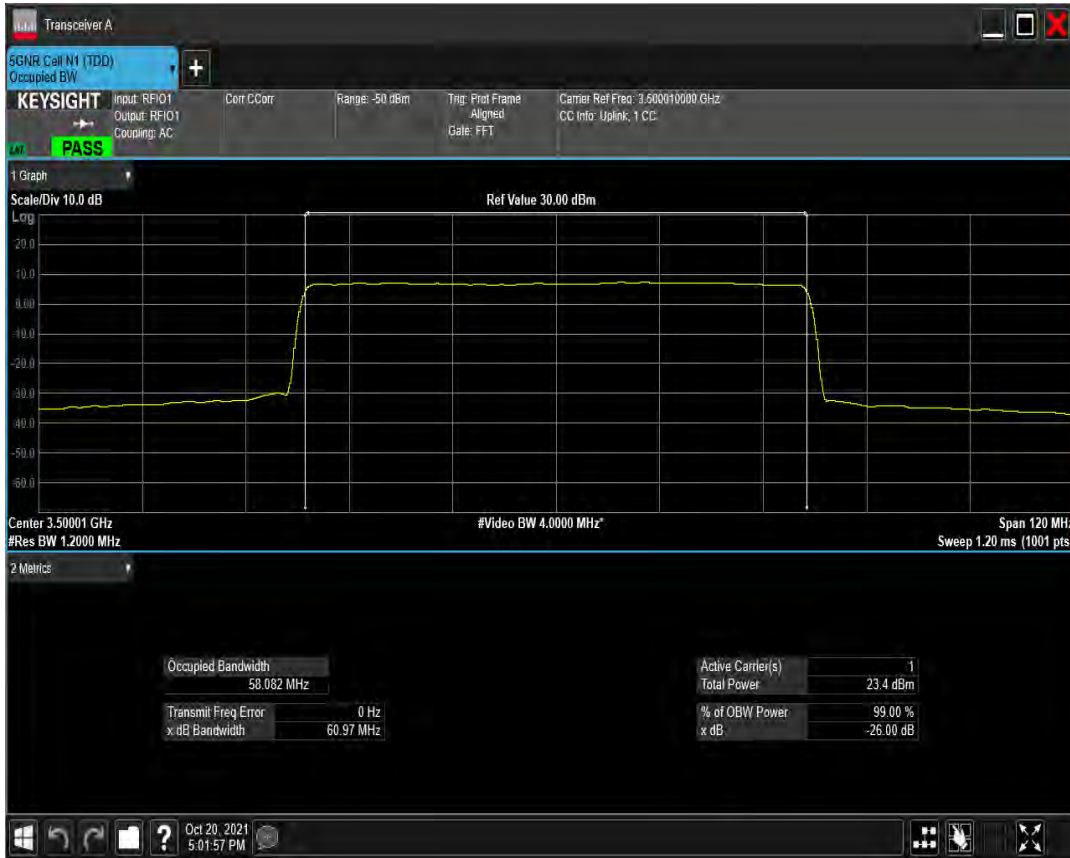

n77(3450-3550) SCS=30kHz DFT_QAM64 BW=60MHz Channel=633334 RB=162@0

n77(3450-3550) SCS=30kHz DFT_QAM256 BW=60MHz Channel=633334 RB=162@0