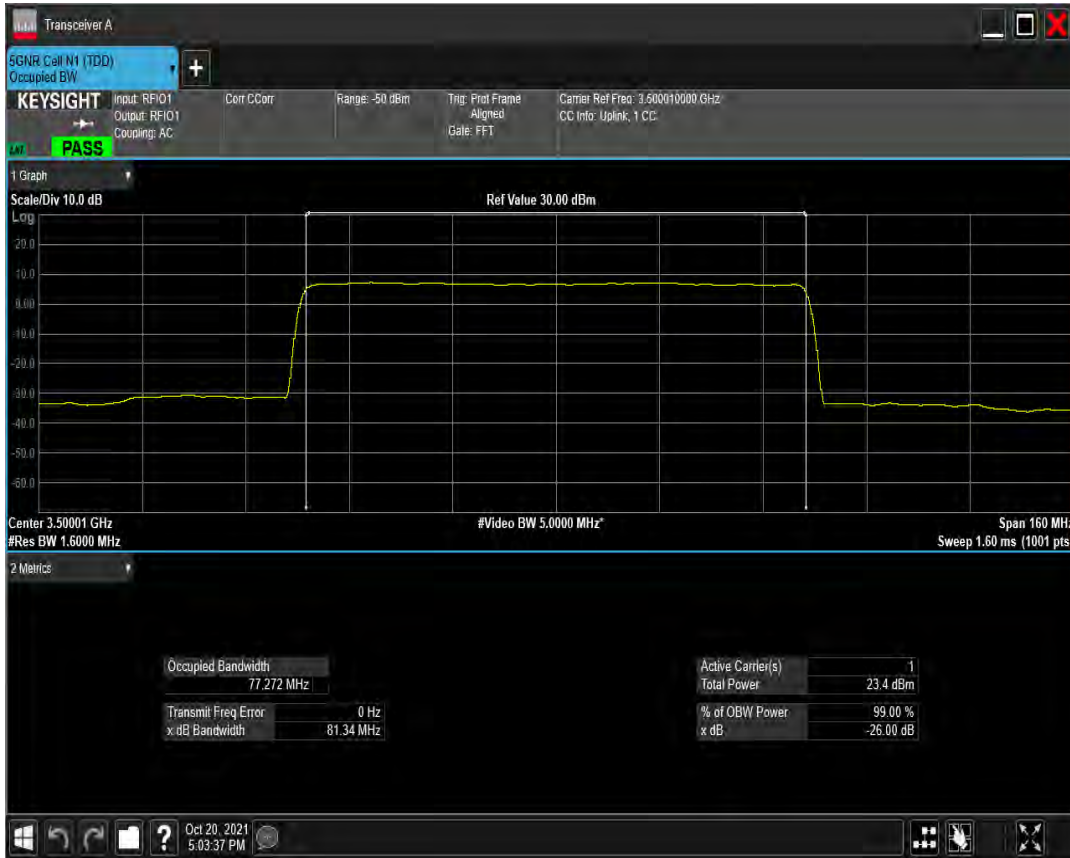

n77(3450-3550) SCS=30kHz DFT_QAM256 BW=80MHz Channel=633334 RB=216@0