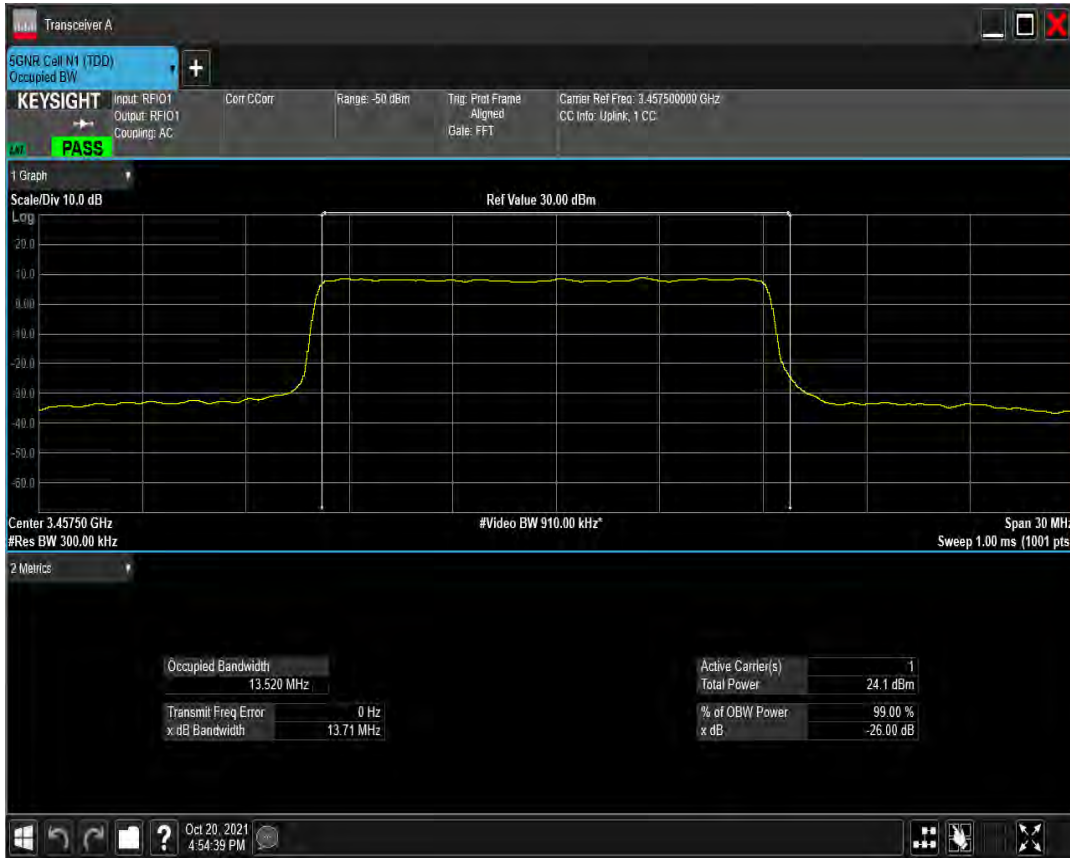

n77(3450-3550) SCS=30kHz DFT_QAM64 BW=15MHz Channel=630500 RB=36@0