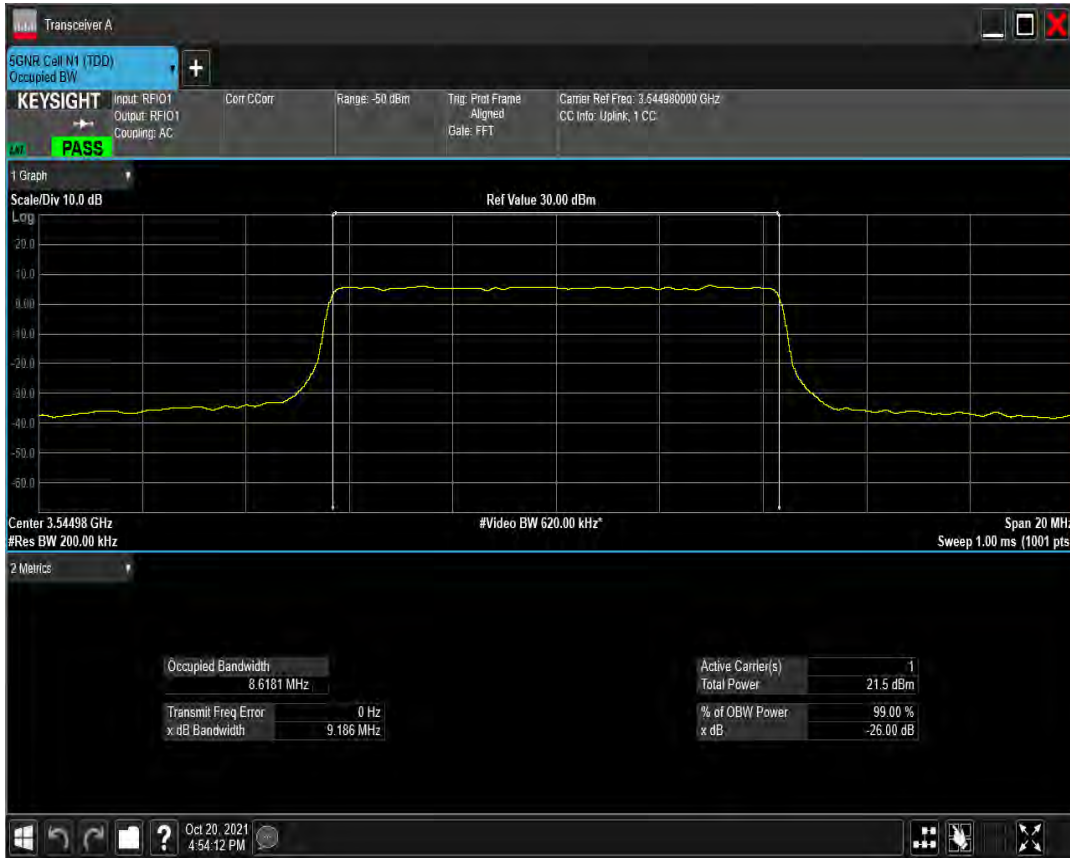

n77(3450-3550) SCS=30kHz DFT_QAM256 BW=10MHz Channel=636332 RB=24 @0

n77(3450-3550) SCS=30kHz CP_QPSK BW=10MHz Channel=636332 RB=24@0