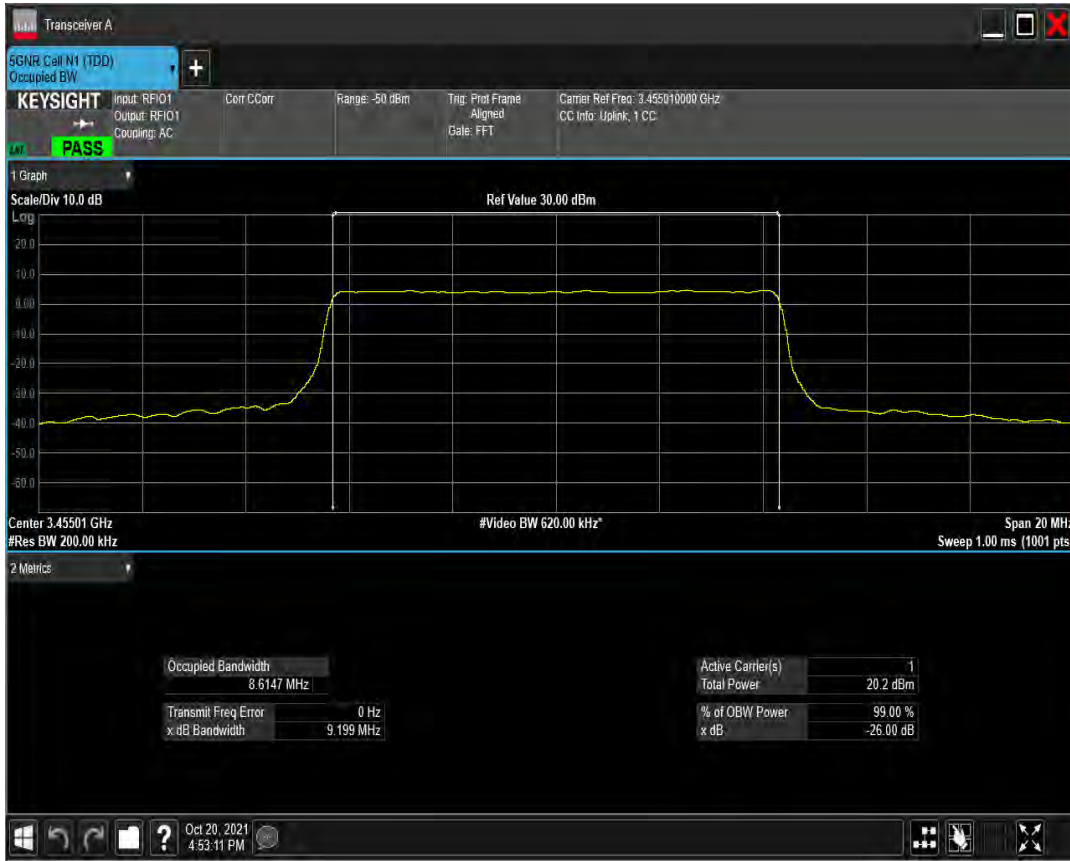

n77(3450-3550) SCS=30kHz DFT_QAM64 BW=10MHz Channel=630334 RB=24@0

n77(3450-3550) SCS=30kHz DFT_QAM256 BW=10MHz Channel=630334 RB=24@0

n77(3450-3550) SCS=30kHz CP_QPSK BW=10MHz Channel=630334 RB=24@0

n77(3450-3550) SCS=30kHz CP_QAM16 BW=10MHz Channel=630334 RB=24@0