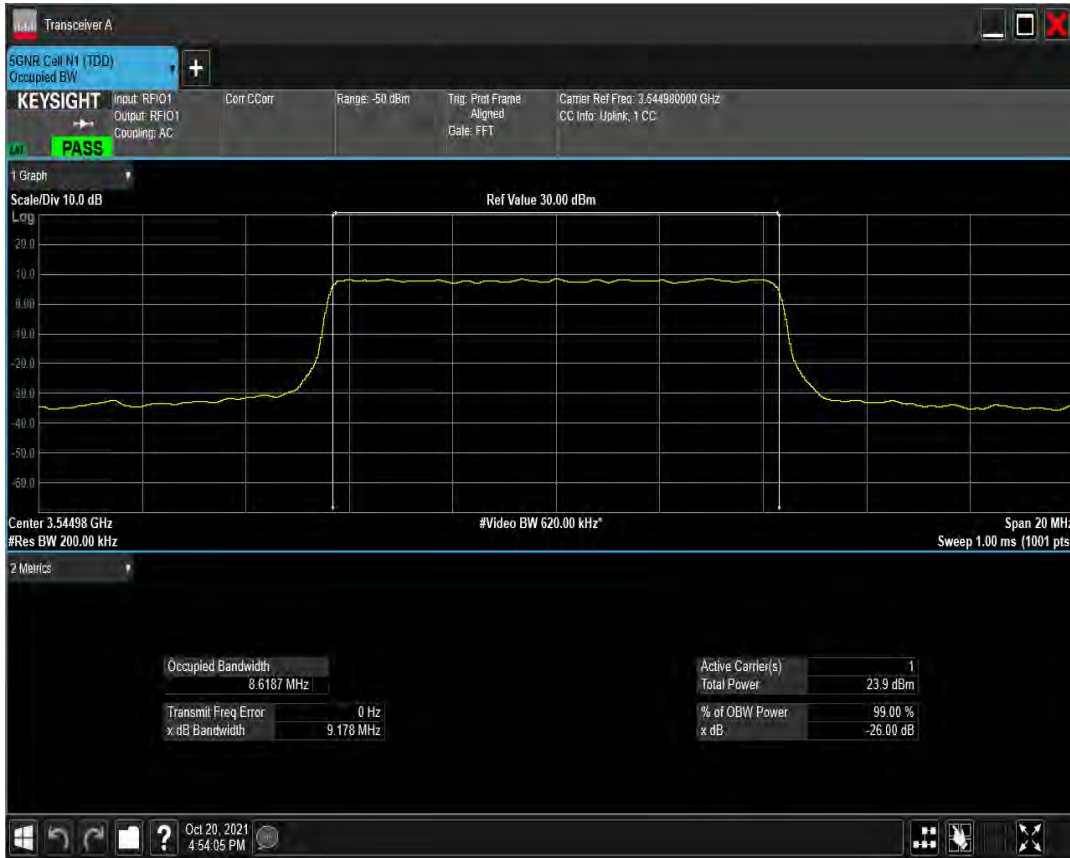

n77(3450-3550) SCS=30kHz DFT_QAM16 BW=10MHz Channel=636332 RB=24@0