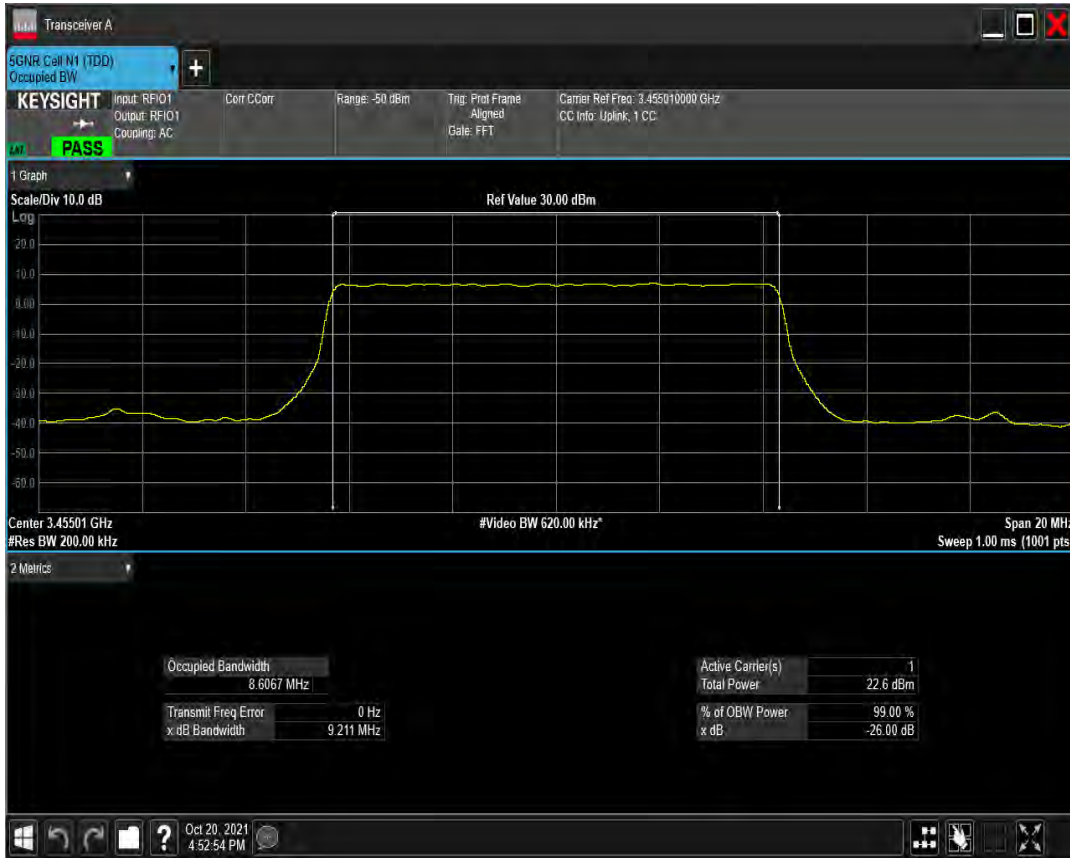

n77(3450-3550) SCS=30kHz DFT_QPSK BW=10MHz Channel=630334 RB=24@0