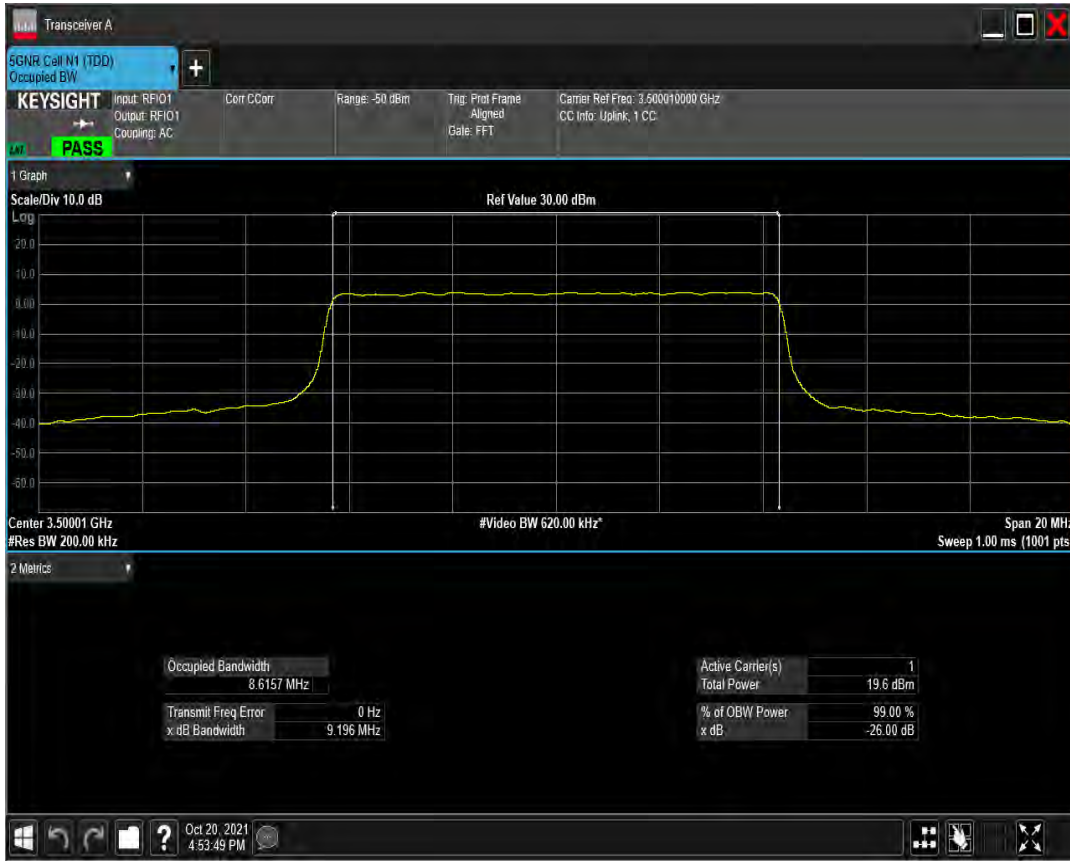

n77(3450-3550) SCS=30kHz DFT_BPSK BW=15MHz Channel=633334 RB=36@0