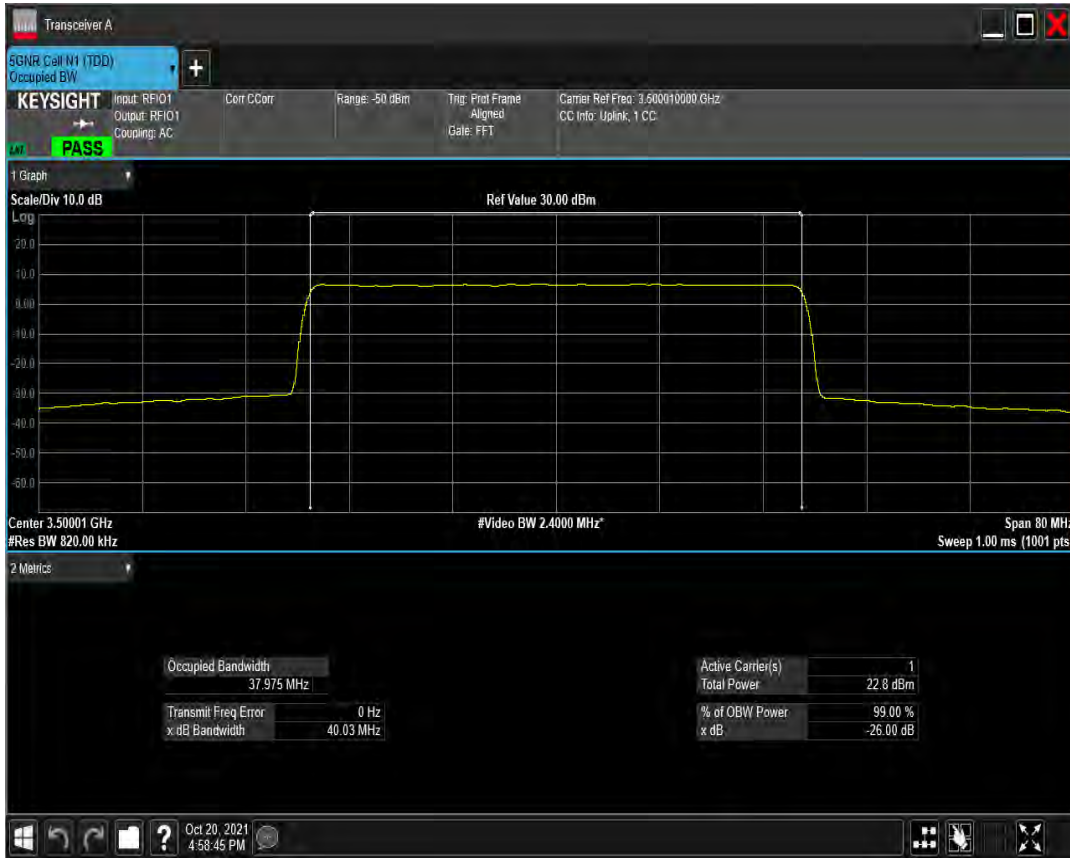

n77(3450-3550) SCS=30kHz CP_QAM16 BW=40MHz Channel=633334 RB=106@0