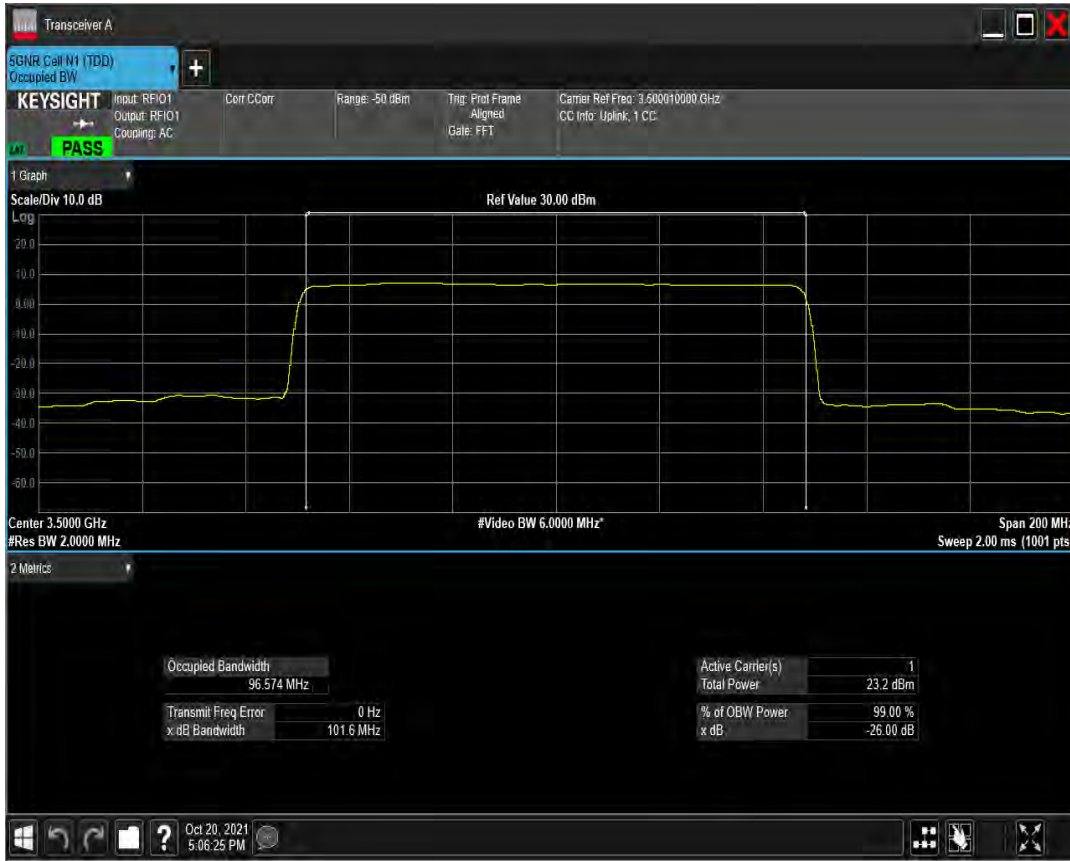

n77(3450-3550) SCS=30kHz DFT_QAM256 BW=100MHz Channel=633334 RB=270@0