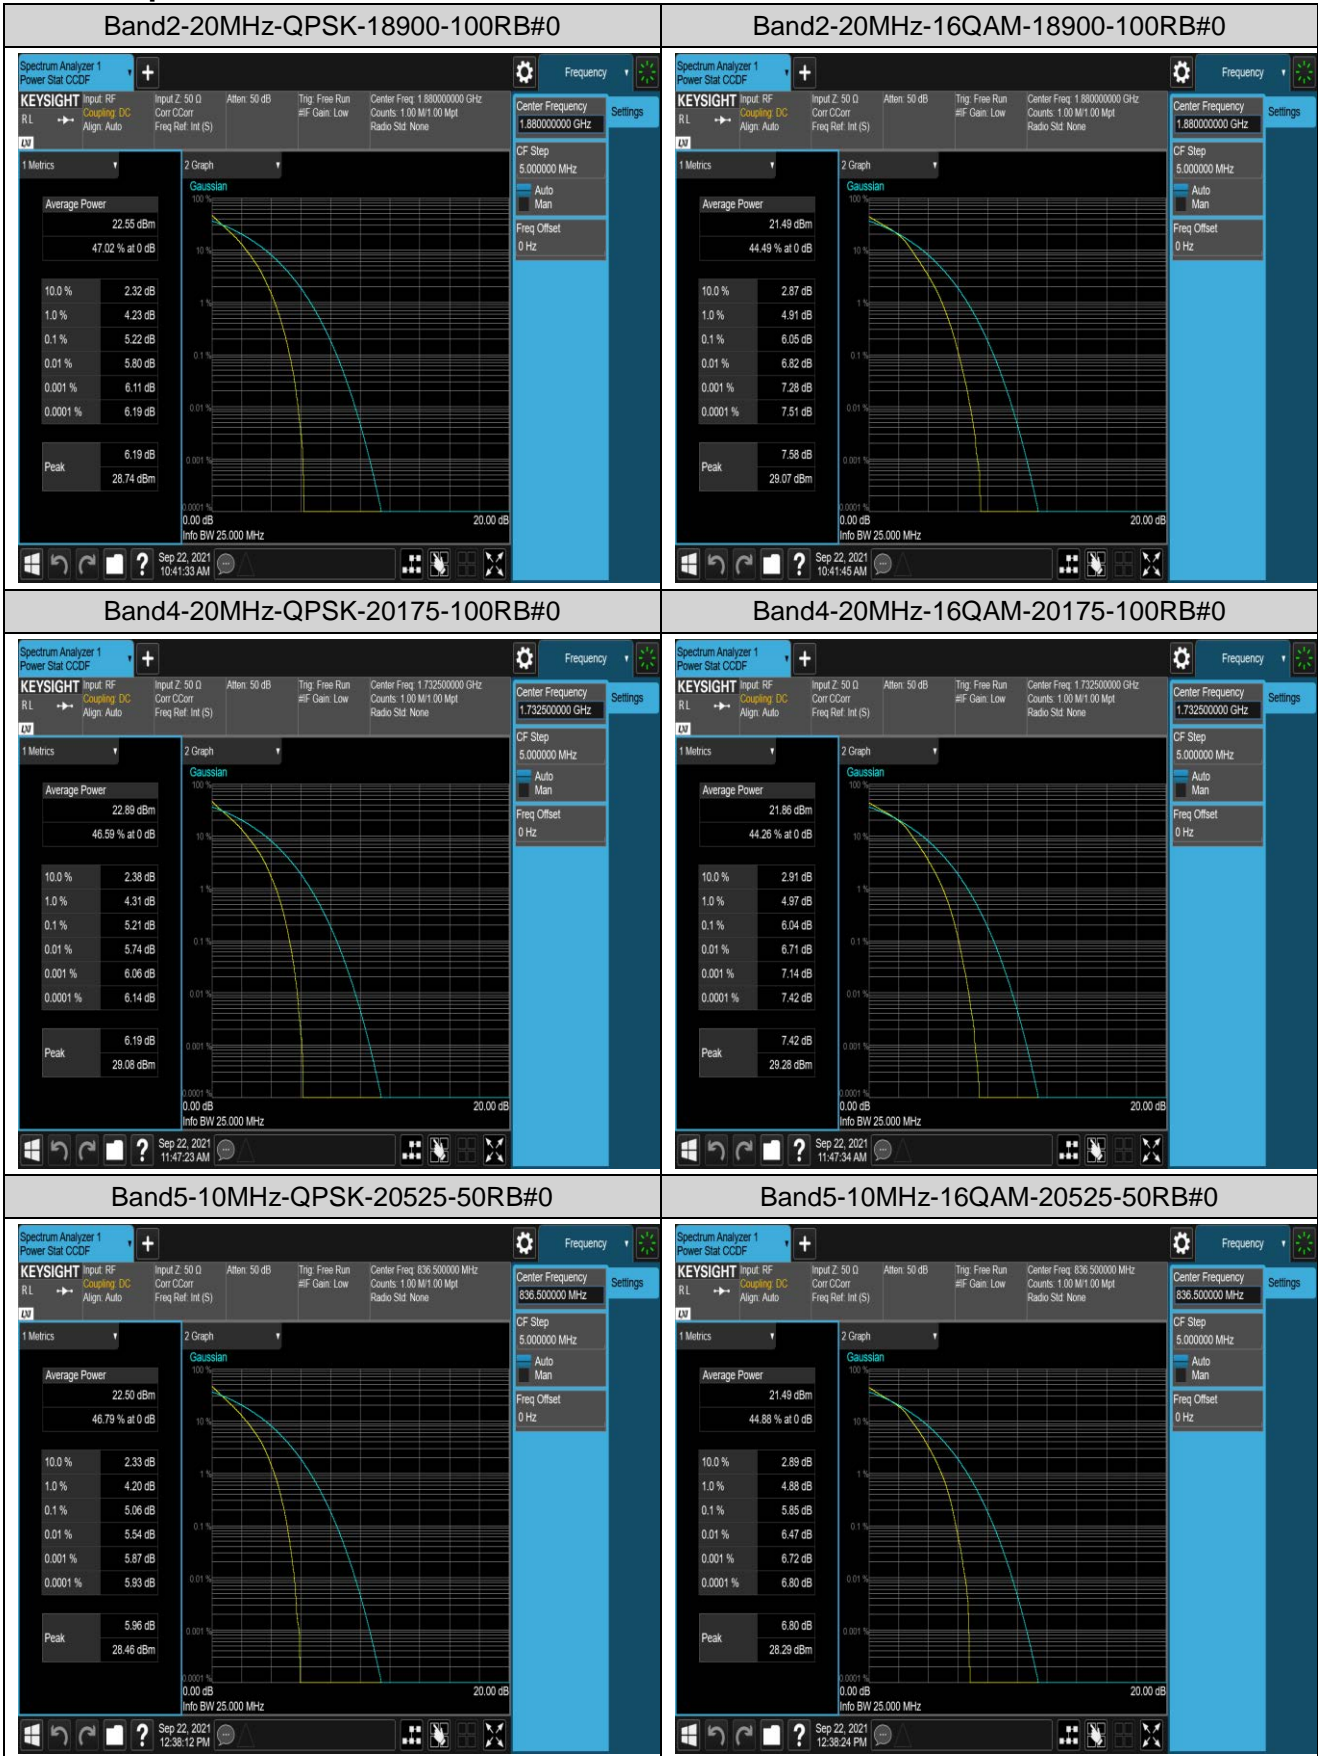

Test Graphs