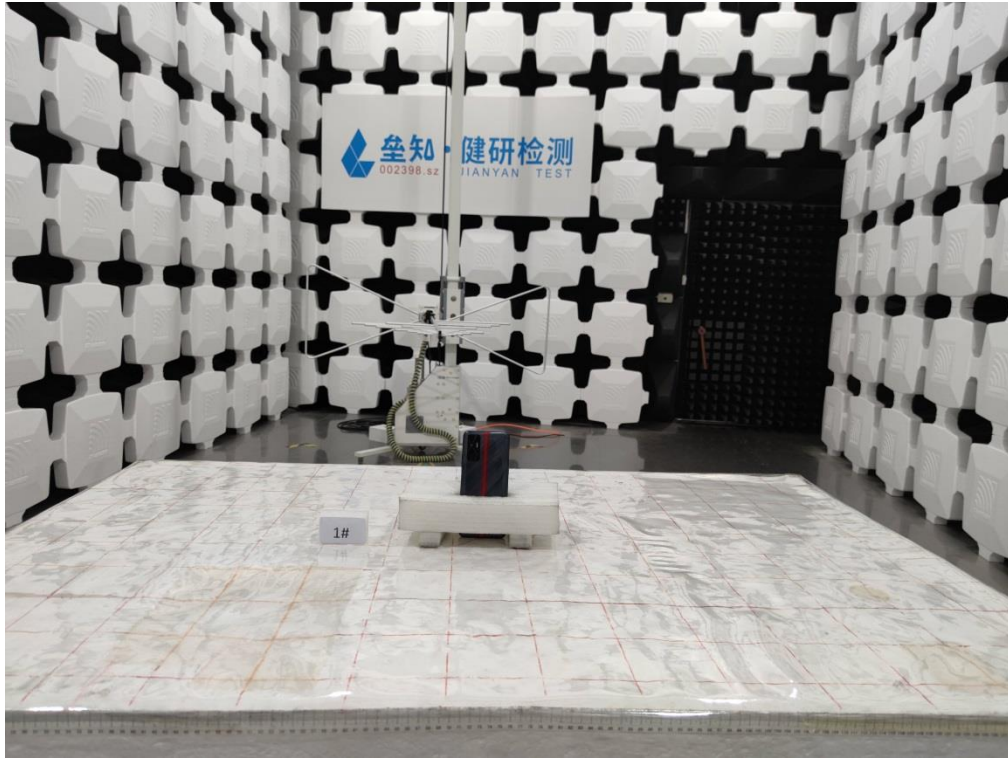

7 Test Setup Photo

Radiated Spurious Emission  
Below 1GHz

Above 1GHz

**Conducted Emission****8 EUT Constructional Details**

Reference to the test report No.: JYTSZB-R12-2100307.

-----End of report-----