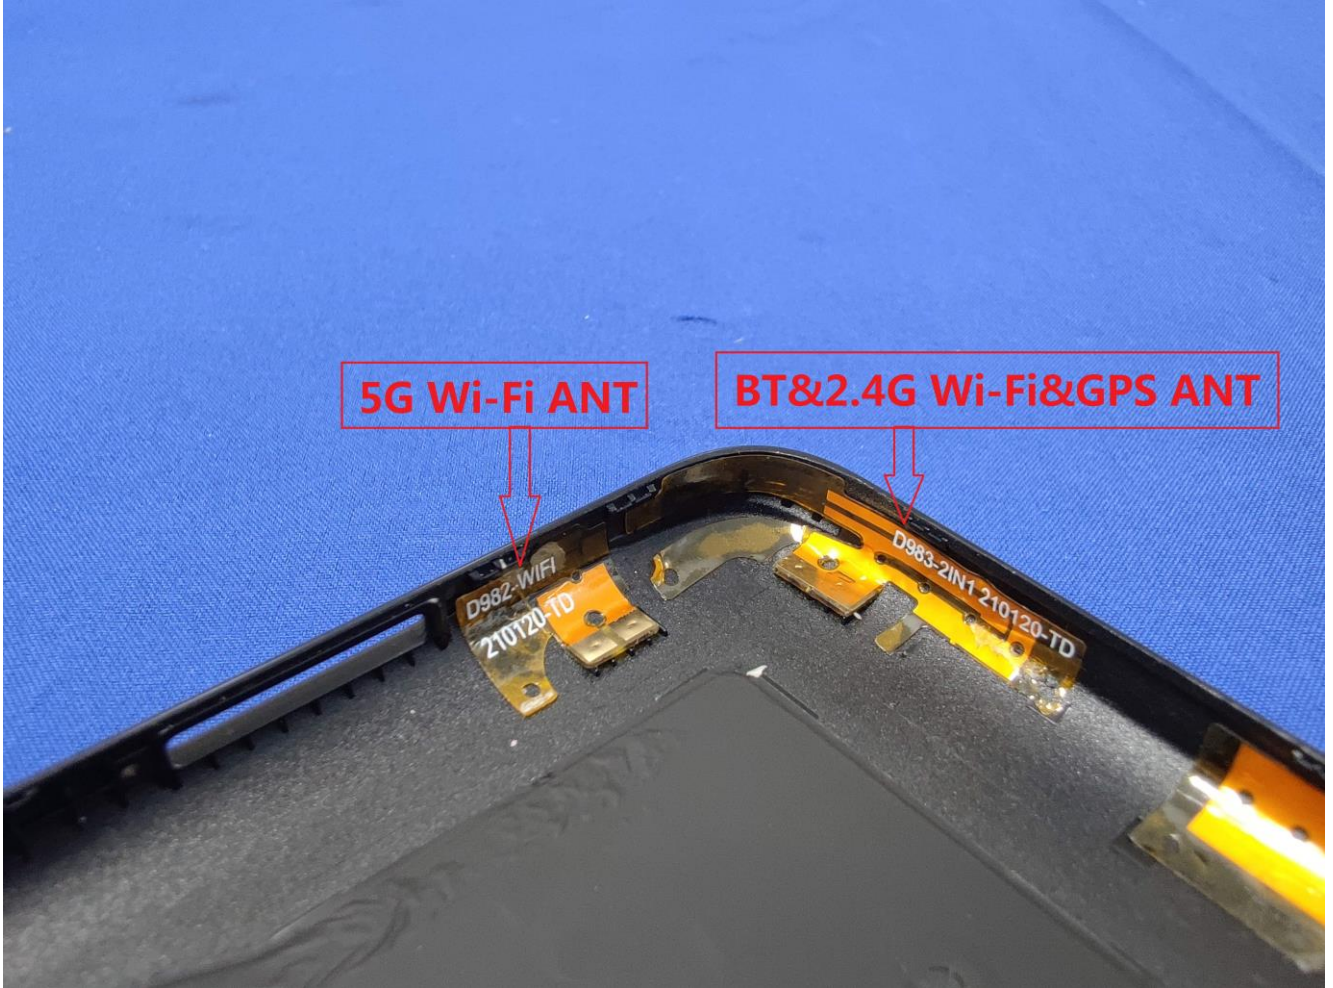

EUT Photos (Model:LE7)

EUT Antenna Locations

SAR Test Setup Photos

Head

Right Cheek

Right Tilted

Left Cheek

Left Tilted

Body

Front side (10mm)

Back side(10mm)

Left side(10mm)

Right side(10mm)

Top side(10mm)