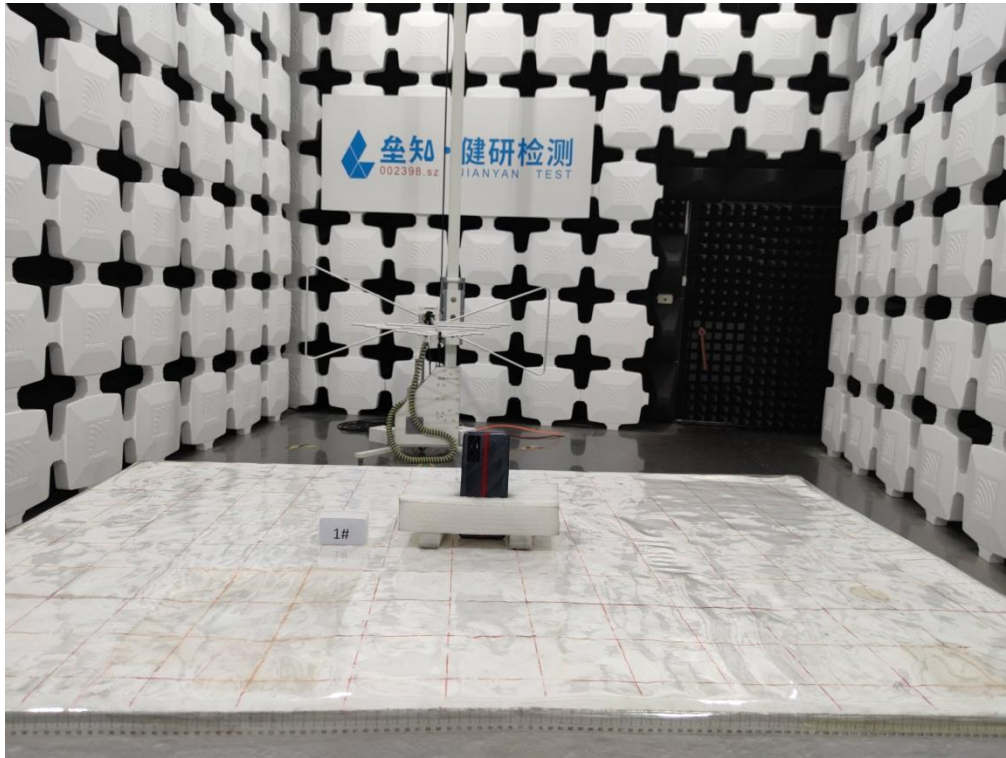

### 7 Test Setup Photo

Radiated Spurious Emission  
Below 1GHz

Above 1GHz

**Conducted Emission****8 EUT Constructional Details**

Reference to the test report No.: JYTSZB-R12-2100307.

-----End of report-----