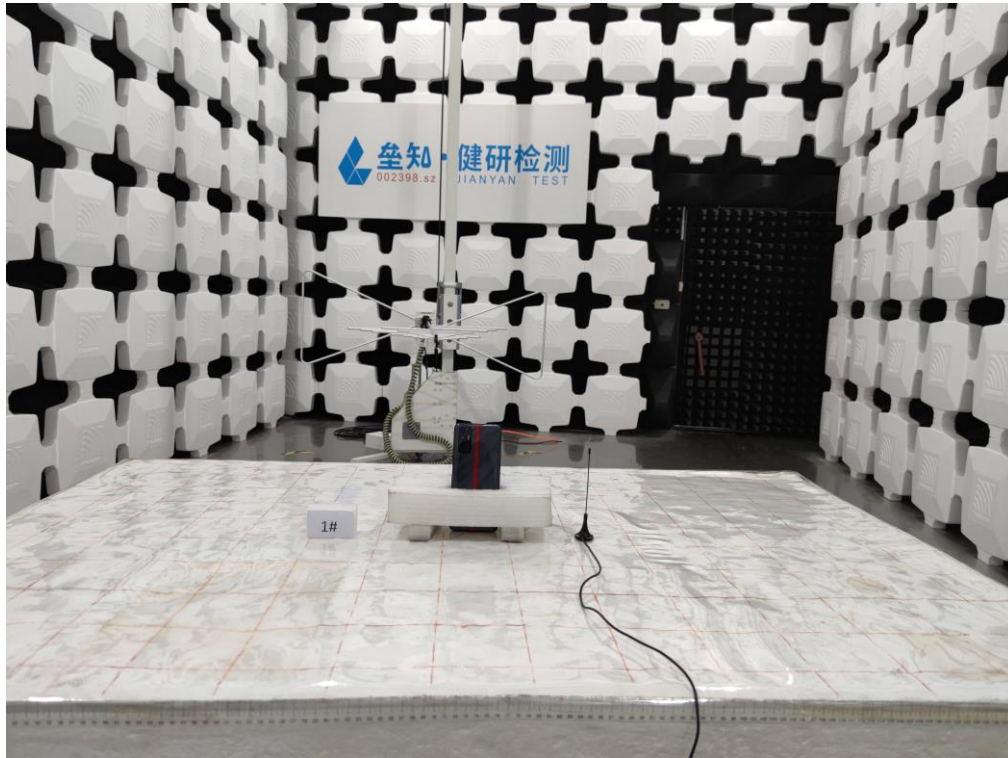

7 Test Setup Photo

Radiated Spurious Emission
Below 1GHz

Above 1GHz

8 EUT Constructional Details

Reference to the test report No. JYTSZB-R12-2100307.

-----End of report-----