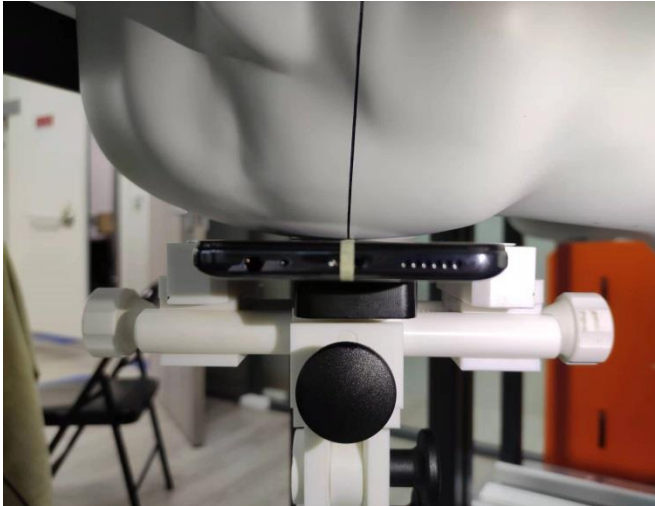

EUT Photos (Model: LE6h)

EUT Antenna Locations

SAR Test Setup Photos

Head

Right Cheek

Right Tilted

Left Cheek

Left Tilted

Body

Front side (10mm)

Back side(10mm)

Left side(10mm)

Right side(10mm)

Top side(10mm)