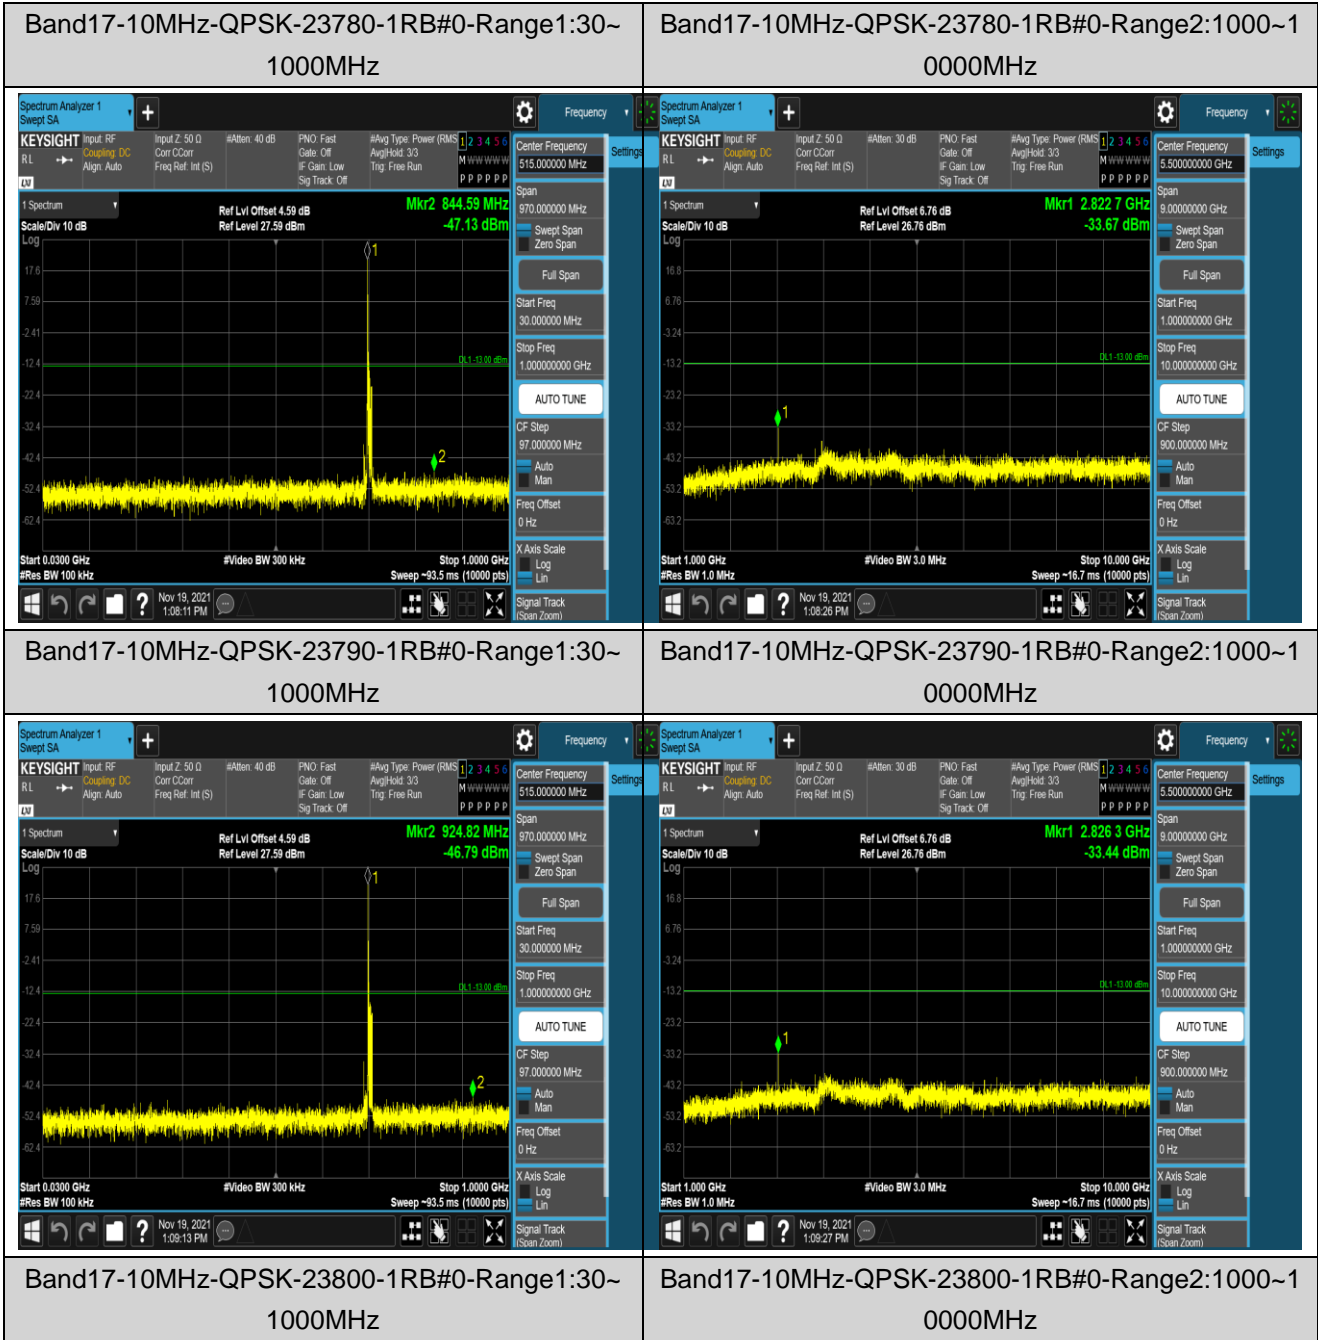

Band7-20MHz-16QAM-21350-1RB#0-Range1:30~1000MHz

Band7-20MHz-16QAM-21350-1RB#0-Range2:1000~7000MHz

Band17-5MHz-QPSK-23755-1RB#0-Range1:30~1000MHz

Band17-5MHz-QPSK-23755-1RB#0-Range2:1000~10000MHz

Band17-5MHz-16QAM-23790-1RB#0-Range1:30~1000MHz

Band17-5MHz-16QAM-23790-1RB#0-Range2:1000~10000MHz

Band17-5MHz-16QAM-23825-1RB#0-Range1:30~1000MHz

Band17-5MHz-16QAM-23825-1RB#0-Range2:1000~10000MHz

Band17-10MHz-16QAM-23780-1RB#0-Range1:30
~1000MHz

Band17-10MHz-16QAM-23780-1RB#0-Range2:1000~
10000MHz