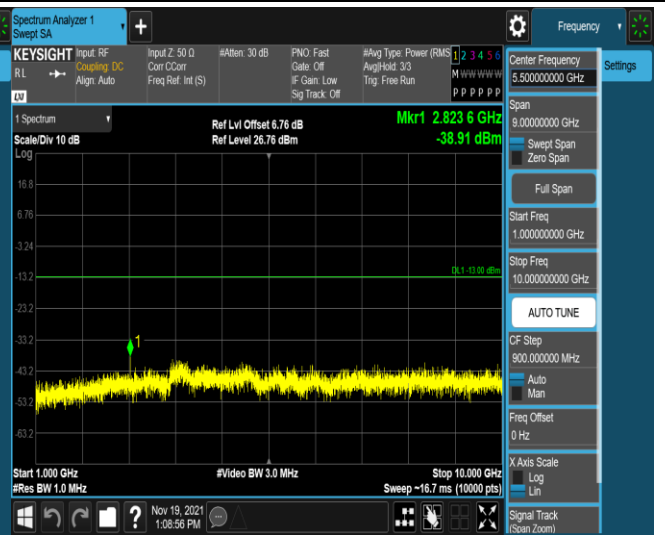

Band17-5MHz-16QAM-23790-1RB#0-Range2:1000~10000MHz

Band17-5MHz-16QAM-23825-1RB#0-Range1:30~1000MHz

Band17-5MHz-16QAM-23825-1RB#0-Range2:1000~10000MHz

Band17-10MHz-16QAM-23780-1RB#0-Range1:30
~1000MHz

Band17-10MHz-16QAM-23780-1RB#0-Range2:1000~
10000MHz