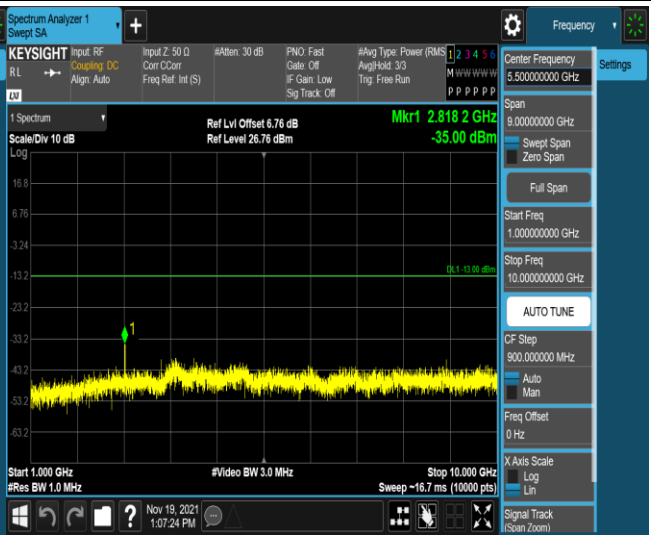

Band7-20MHz-16QAM-21350-1RB#0-Range1:30~1000MHz

Band7-20MHz-16QAM-21350-1RB#0-Range2:1000~7000MHz

Band17-5MHz-QPSK-23755-1RB#0-Range1:30~1000MHz

Band17-5MHz-QPSK-23755-1RB#0-Range2:1000~10000MHz

Band17-5MHz-16QAM-23790-1RB#0-Range1:30~1000MHz

Band17-5MHz-16QAM-23790-1RB#0-Range2:1000~10000MHz

Band17-5MHz-16QAM-23825-1RB#0-Range1:30~1000MHz

Band17-5MHz-16QAM-23825-1RB#0-Range2:1000~10000MHz

Band17-10MHz-16QAM-23780-1RB#0-Range1:30
~1000MHz

Band17-10MHz-16QAM-23780-1RB#0-Range2:1000~
10000MHz