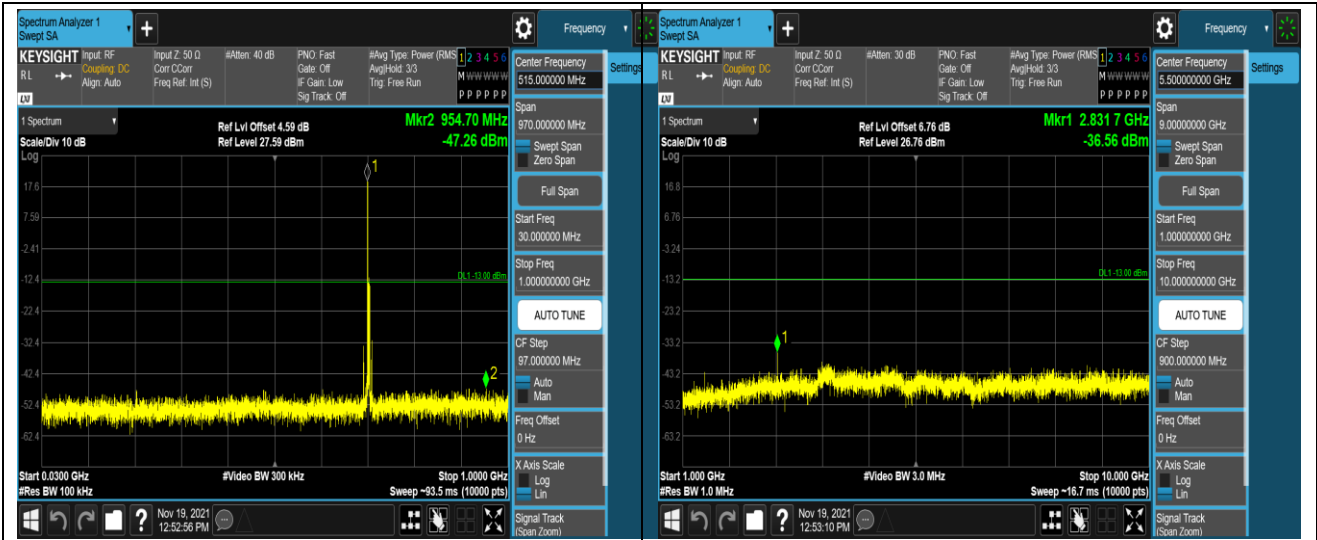

Band7-20MHz-16QAM-21350-1RB#0-Range1:30~1000MHz

Band7-20MHz-16QAM-21350-1RB#0-Range2:1000~7000MHz

Band17-5MHz-QPSK-23755-1RB#0-Range1:30~1000MHz

Band17-5MHz-QPSK-23755-1RB#0-Range2:1000~10000MHz

Band17-5MHz-16QAM-23790-1RB#0-Range1:30~1000MHz

Band17-5MHz-16QAM-23790-1RB#0-Range2:1000~10000MHz

Band17-5MHz-16QAM-23825-1RB#0-Range1:30~1000MHz

Band17-5MHz-16QAM-23825-1RB#0-Range2:1000~10000MHz

Band17-10MHz-16QAM-23780-1RB#0-Range1:30
~1000MHz

Band17-10MHz-16QAM-23780-1RB#0-Range2:1000~
10000MHz