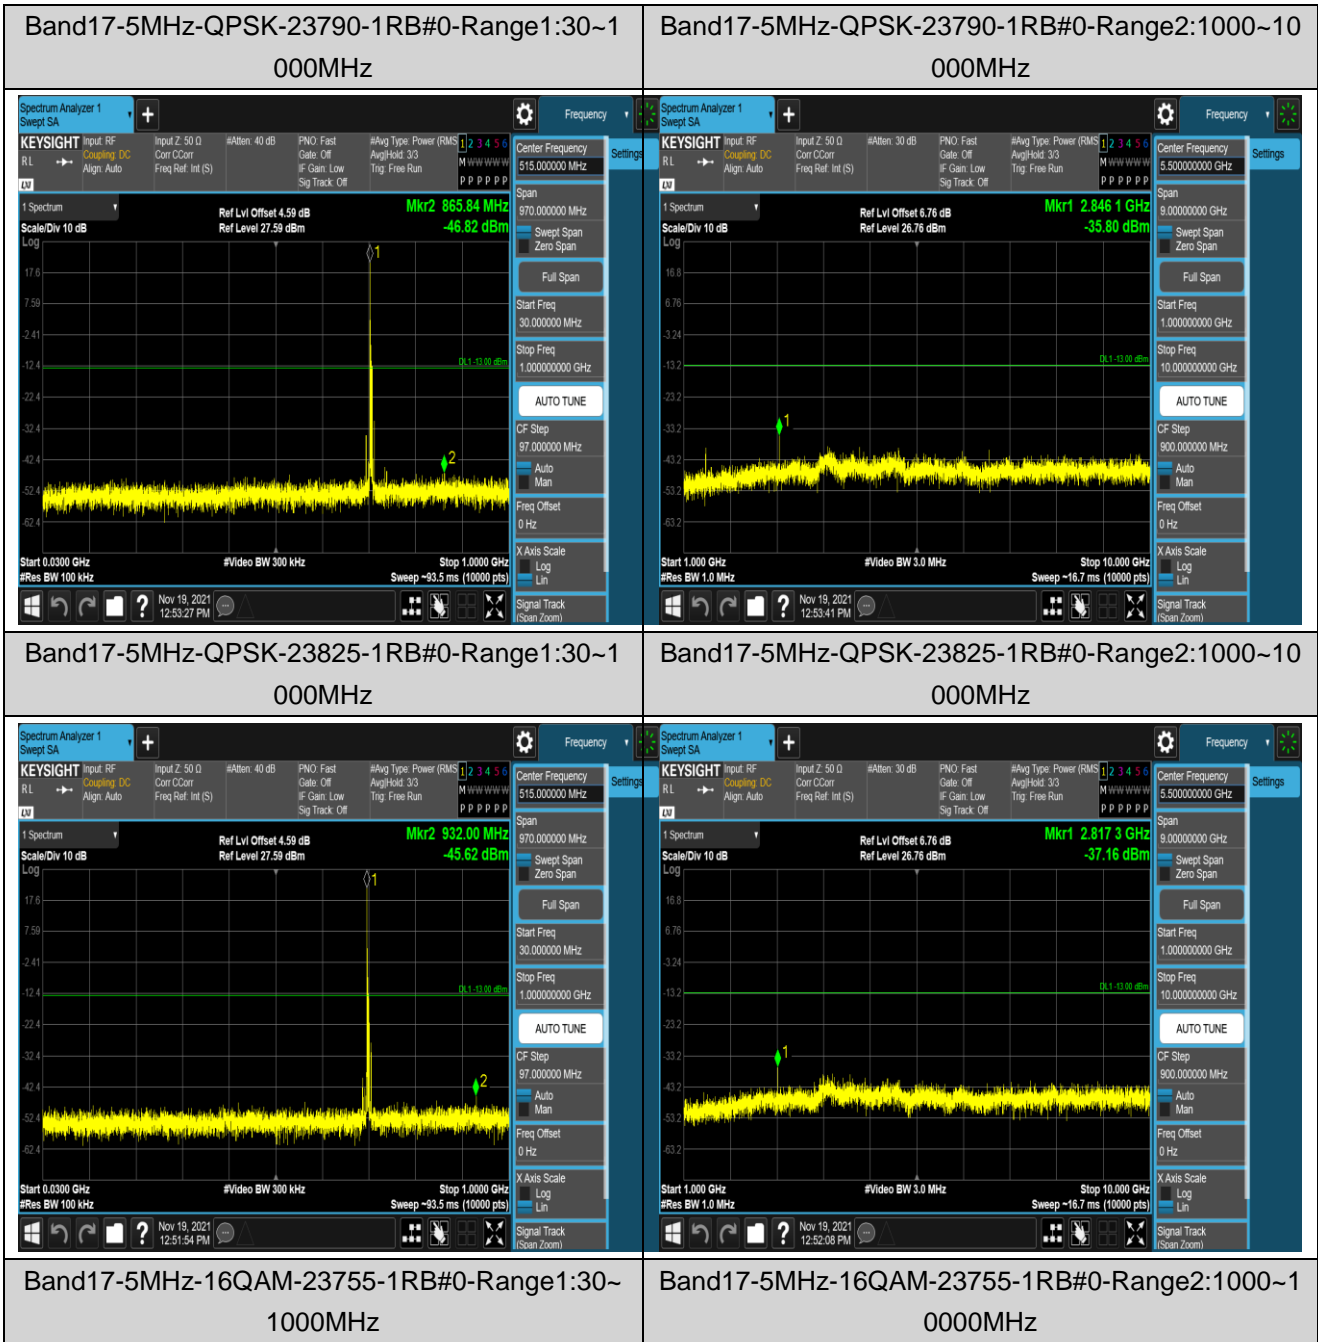

Band7-20MHz-16QAM-21350-1RB#0-Range1:30~1000MHz

Band7-20MHz-16QAM-21350-1RB#0-Range2:1000~7000MHz

Band17-5MHz-QPSK-23755-1RB#0-Range1:30~1000MHz

Band17-5MHz-QPSK-23755-1RB#0-Range2:1000~10000MHz

Band17-5MHz-16QAM-23790-1RB#0-Range1:30~1000MHz

Band17-5MHz-16QAM-23790-1RB#0-Range2:1000~10000MHz

Band17-5MHz-16QAM-23825-1RB#0-Range1:30~1000MHz

Band17-5MHz-16QAM-23825-1RB#0-Range2:1000~10000MHz

Band17-10MHz-16QAM-23780-1RB#0-Range1:30
~1000MHz

Band17-10MHz-16QAM-23780-1RB#0-Range2:1000~
10000MHz