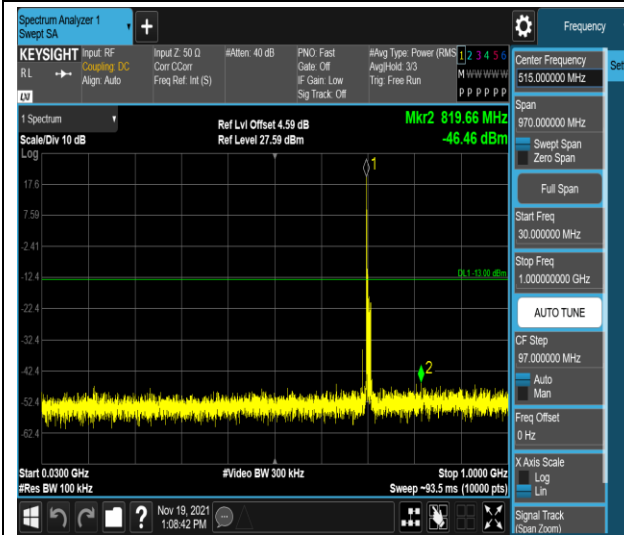

Band17-5MHz-16QAM-23790-1RB#0-Range2:1000~10000MHz

Band17-5MHz-16QAM-23825-1RB#0-Range1:30~1000MHz

Band17-5MHz-16QAM-23825-1RB#0-Range2:1000~10000MHz

Band17-10MHz-16QAM-23780-1RB#0-Range1:30
~1000MHz

Band17-10MHz-16QAM-23780-1RB#0-Range2:1000~
10000MHz