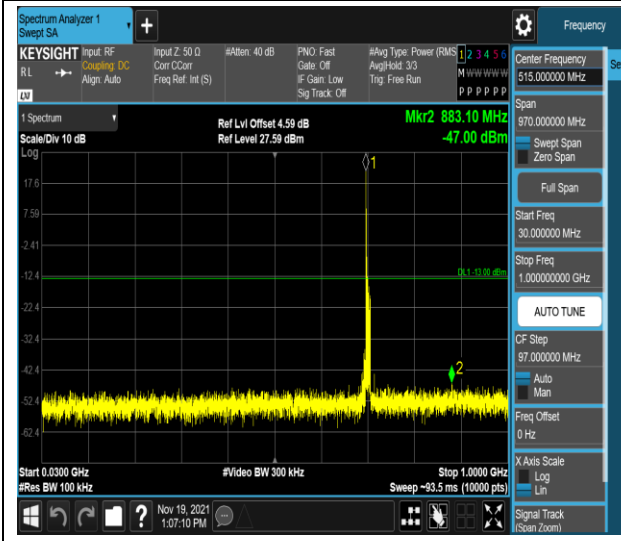

Band7-20MHz-16QAM-21350-1RB#0-Range1:30~1000MHz

Band7-20MHz-16QAM-21350-1RB#0-Range2:1000~7000MHz

Band17-5MHz-QPSK-23755-1RB#0-Range1:30~1000MHz

Band17-5MHz-QPSK-23755-1RB#0-Range2:1000~10000MHz

Band17-5MHz-16QAM-23790-1RB#0-Range1:30~1000MHz

Band17-5MHz-16QAM-23790-1RB#0-Range2:1000~10000MHz

Band17-5MHz-16QAM-23825-1RB#0-Range1:30~1000MHz

Band17-5MHz-16QAM-23825-1RB#0-Range2:1000~10000MHz

Band17-10MHz-16QAM-23780-1RB#0-Range1:30
~1000MHz

Band17-10MHz-16QAM-23780-1RB#0-Range2:1000~
10000MHz