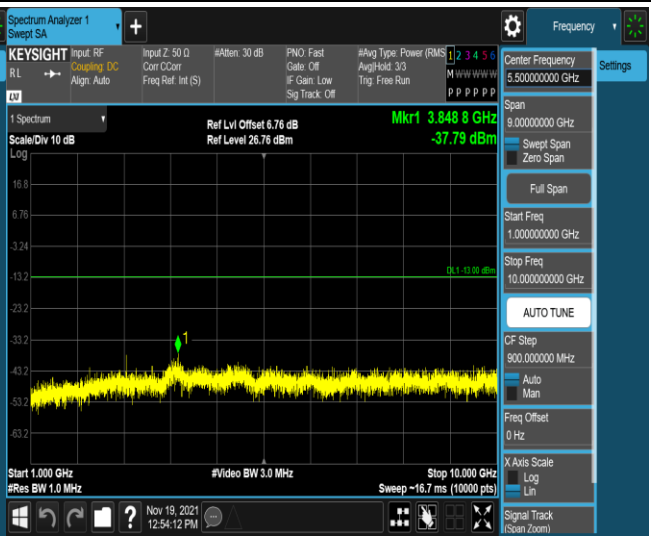

Band7-20MHz-16QAM-21350-1RB#0-Range1:30~1000MHz

Band7-20MHz-16QAM-21350-1RB#0-Range2:1000~7000MHz

Band17-5MHz-QPSK-23755-1RB#0-Range1:30~1000MHz

Band17-5MHz-QPSK-23755-1RB#0-Range2:1000~10000MHz

Band17-5MHz-16QAM-23790-1RB#0-Range1:30~1000MHz

Band17-5MHz-16QAM-23790-1RB#0-Range2:1000~10000MHz

Band17-5MHz-16QAM-23825-1RB#0-Range1:30~1000MHz

Band17-5MHz-16QAM-23825-1RB#0-Range2:1000~10000MHz

Band17-10MHz-16QAM-23780-1RB#0-Range1:30
~1000MHz

Band17-10MHz-16QAM-23780-1RB#0-Range2:1000~
10000MHz