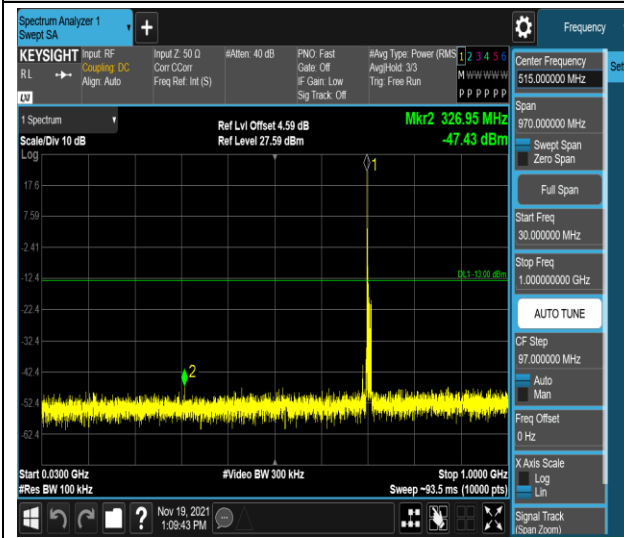

Band17-10MHz-16QAM-23790-1RB#0-Range1:30
~1000MHz