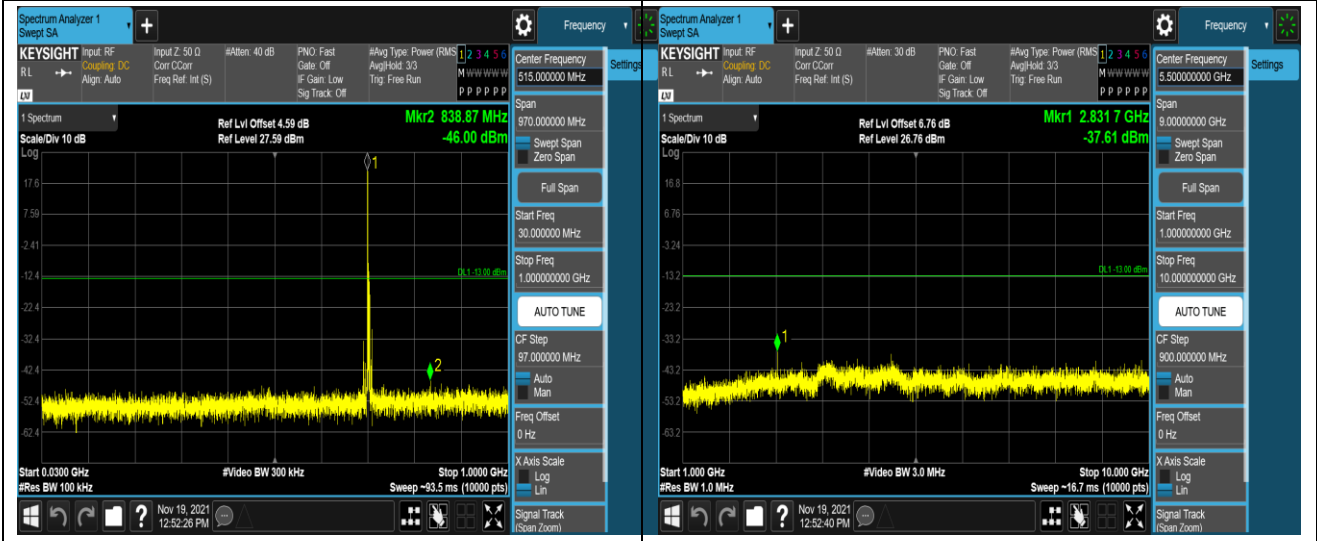

Band7-20MHz-16QAM-21350-1RB#0-Range1:30~1000MHz

Band7-20MHz-16QAM-21350-1RB#0-Range2:1000~7000MHz

Band17-5MHz-QPSK-23755-1RB#0-Range1:30~1000MHz

Band17-5MHz-QPSK-23755-1RB#0-Range2:1000~10000MHz

Band17-5MHz-16QAM-23790-1RB#0-Range1:30~1000MHz

Band17-5MHz-16QAM-23790-1RB#0-Range2:1000~10000MHz

Band17-5MHz-16QAM-23825-1RB#0-Range1:30~1000MHz

Band17-5MHz-16QAM-23825-1RB#0-Range2:1000~10000MHz

Band17-10MHz-16QAM-23780-1RB#0-Range1:30
~1000MHz

Band17-10MHz-16QAM-23780-1RB#0-Range2:1000~
10000MHz