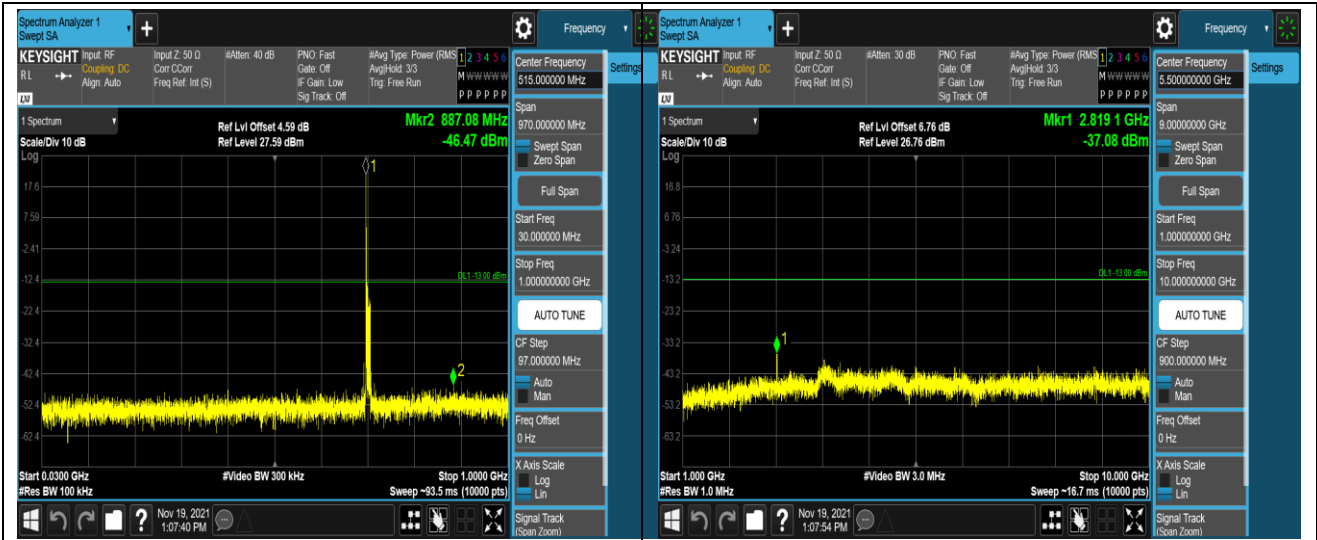

Band17-5MHz-16QAM-23790-1RB#0-Range2:1000~10000MHz

Band17-5MHz-16QAM-23825-1RB#0-Range1:30~1000MHz

Band17-5MHz-16QAM-23825-1RB#0-Range2:1000~10000MHz

Band17-10MHz-16QAM-23780-1RB#0-Range1:30
~1000MHz

Band17-10MHz-16QAM-23780-1RB#0-Range2:1000~
10000MHz