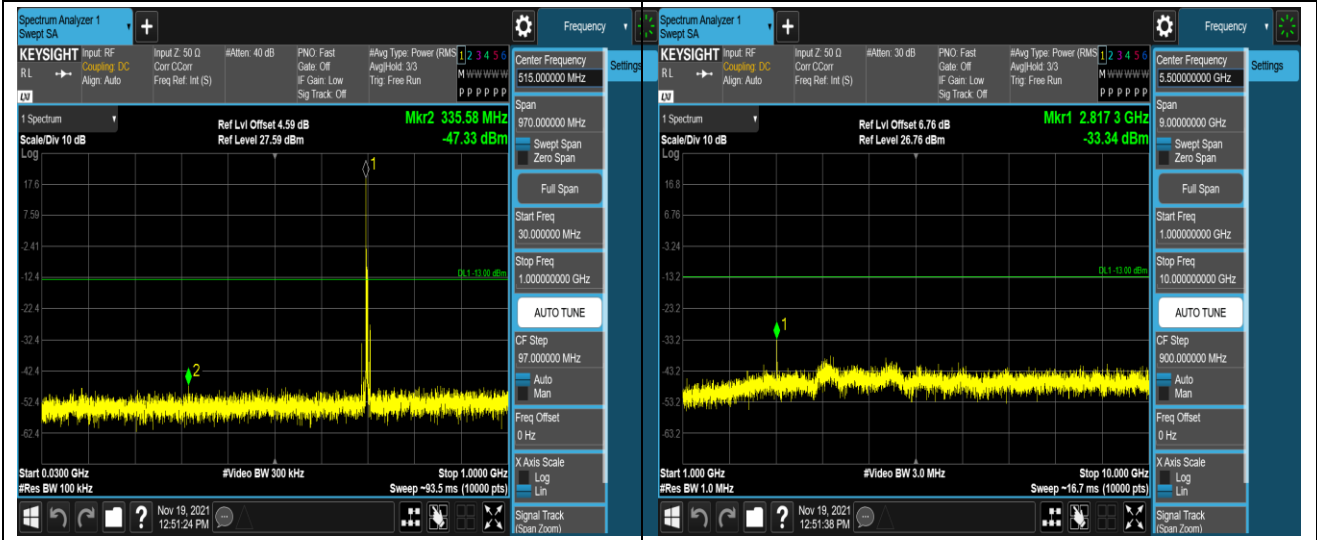

Band7-20MHz-16QAM-21350-1RB#0-Range1:30~1000MHz

Band7-20MHz-16QAM-21350-1RB#0-Range2:1000~7000MHz

Band17-5MHz-QPSK-23755-1RB#0-Range1:30~1000MHz

Band17-5MHz-QPSK-23755-1RB#0-Range2:1000~10000MHz

Band17-5MHz-16QAM-23790-1RB#0-Range1:30~1000MHz

Band17-5MHz-16QAM-23790-1RB#0-Range2:1000~10000MHz

Band17-5MHz-16QAM-23825-1RB#0-Range1:30~1000MHz

Band17-5MHz-16QAM-23825-1RB#0-Range2:1000~10000MHz

Band17-10MHz-16QAM-23780-1RB#0-Range1:30
~1000MHz

Band17-10MHz-16QAM-23780-1RB#0-Range2:1000~
10000MHz