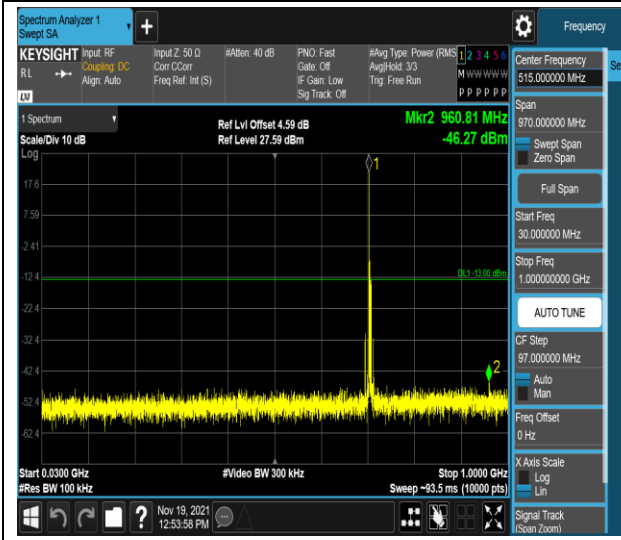

Band7-20MHz-16QAM-21350-1RB#0-Range1:30~1000MHz

Band7-20MHz-16QAM-21350-1RB#0-Range2:1000~7000MHz

Band17-5MHz-QPSK-23755-1RB#0-Range1:30~1000MHz

Band17-5MHz-QPSK-23755-1RB#0-Range2:1000~10000MHz

Band17-5MHz-16QAM-23790-1RB#0-Range1:30~1000MHz

Band17-5MHz-16QAM-23790-1RB#0-Range2:1000~10000MHz

Band17-5MHz-16QAM-23825-1RB#0-Range1:30~1000MHz

Band17-5MHz-16QAM-23825-1RB#0-Range2:1000~10000MHz

Band17-10MHz-16QAM-23780-1RB#0-Range1:30
~1000MHz

Band17-10MHz-16QAM-23780-1RB#0-Range2:1000~
10000MHz