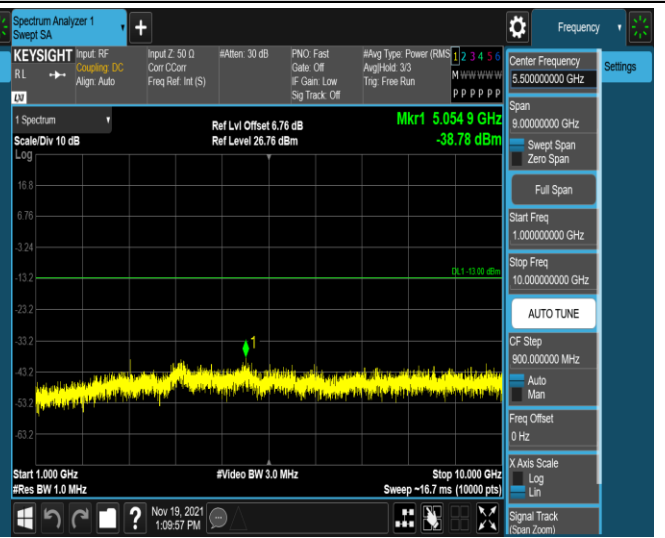

Band17-10MHz-16QAM-23790-1RB#0-Range2:1000~
10000MHz