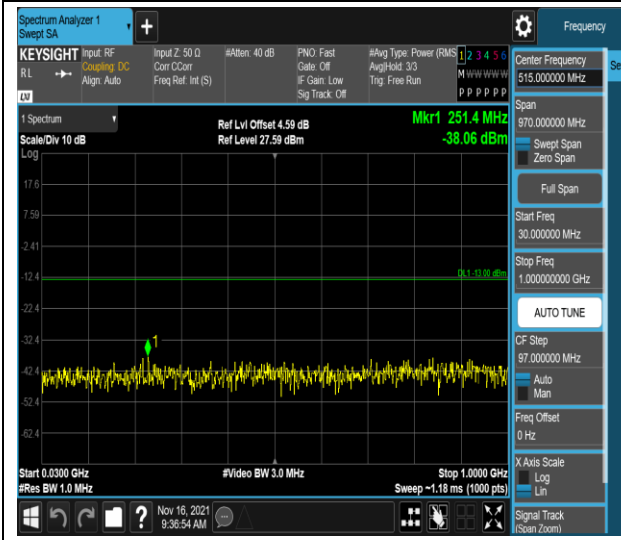

Band2-1.4MHz-16QAM-18607-1RB#0-Range1:30~1000MHz

Band2-1.4MHz-16QAM-18607-1RB#0-Range2:1000~20000MHz