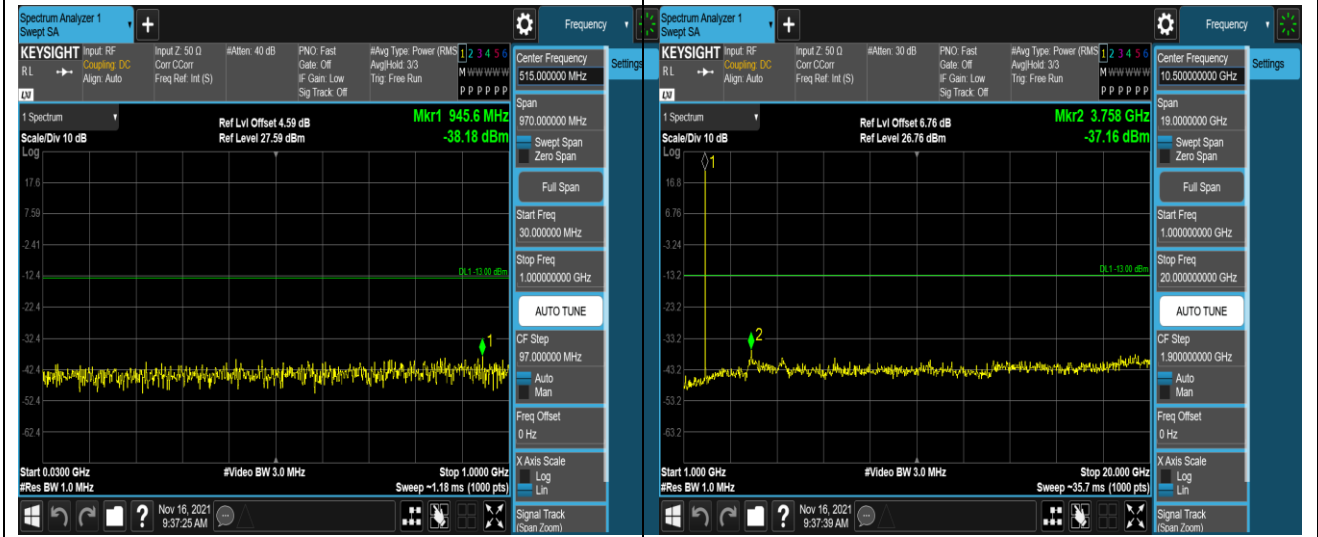

Remark: All bandwidth and all modulation had been tested, but only the worst case data displayed in this report.

Test Graphs

Band2-1.4MHz-QPSK-18607-1RB#0-Range1:30~1000MHz

Band2-1.4MHz-QPSK-18607-1RB#0-Range2:1000~20000MHz