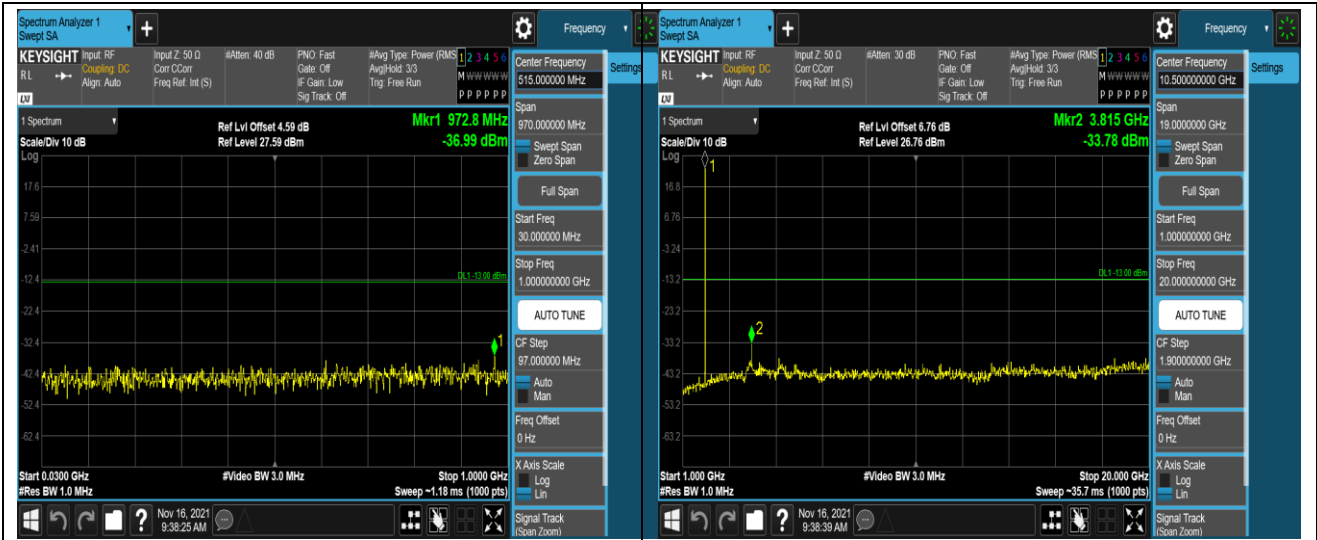

Band2-1.4MHz-QPSK-19193-1RB#0-Range1:30~1000MHz

Band2-1.4MHz-QPSK-19193-1RB#0-Range2:1000~20000MHz