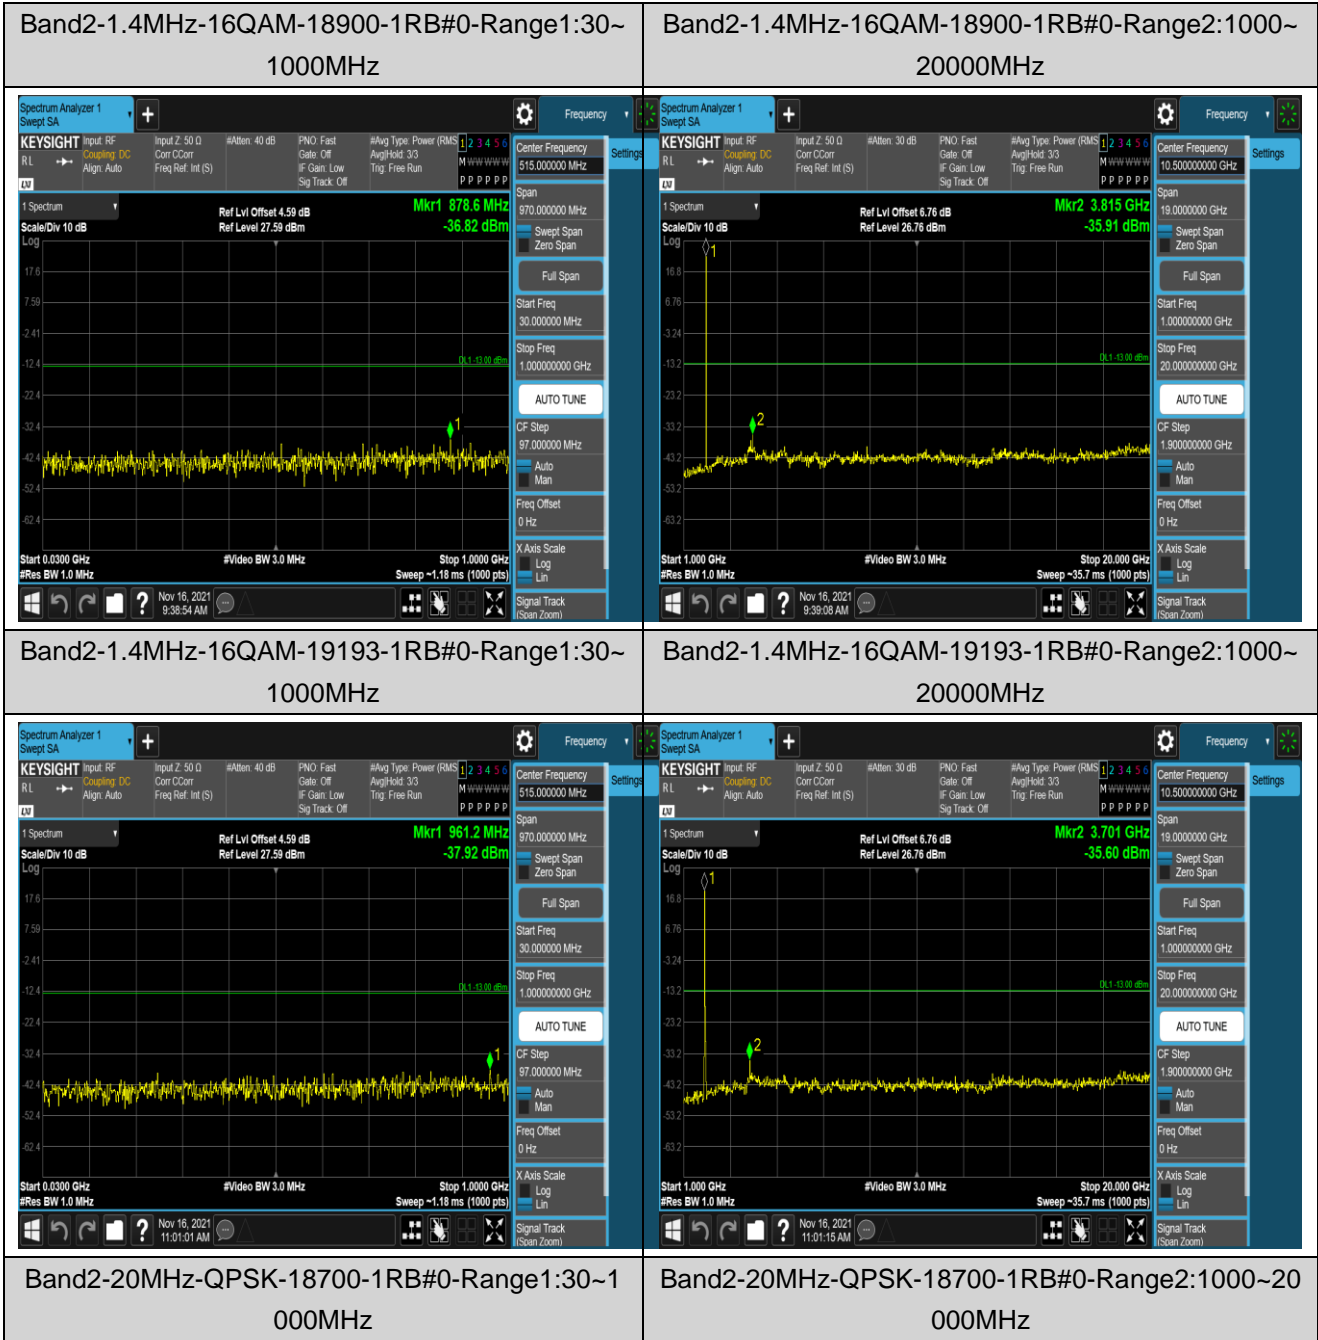

Remark: All bandwidth and all modulation had been tested, but only the worst case data displayed in this report.

Test Graphs

Band2-1.4MHz-QPSK-18607-1RB#0-Range1:30~1000MHz

Band2-1.4MHz-QPSK-18607-1RB#0-Range2:1000~20000MHz

Band2-1.4MHz-QPSK-18900-1RB#0-Range1:30~1000MHz

Band2-1.4MHz-QPSK-18900-1RB#0-Range2:1000~20000MHz

Band2-1.4MHz-QPSK-19193-1RB#0-Range1:30~1000MHz

Band2-1.4MHz-QPSK-19193-1RB#0-Range2:1000~20000MHz

Band2-1.4MHz-16QAM-18607-1RB#0-Range1:30~1000MHz

Band2-1.4MHz-16QAM-18607-1RB#0-Range2:1000~20000MHz

Band2-20MHz-QPSK-18900-1RB#0-Range1:30~1000MHz

Band2-20MHz-QPSK-18900-1RB#0-Range2:1000~20000MHz

Band2-20MHz-QPSK-19100-1RB#0-Range1:30~1000MHz

Band2-20MHz-QPSK-19100-1RB#0-Range2:1000~20000MHz