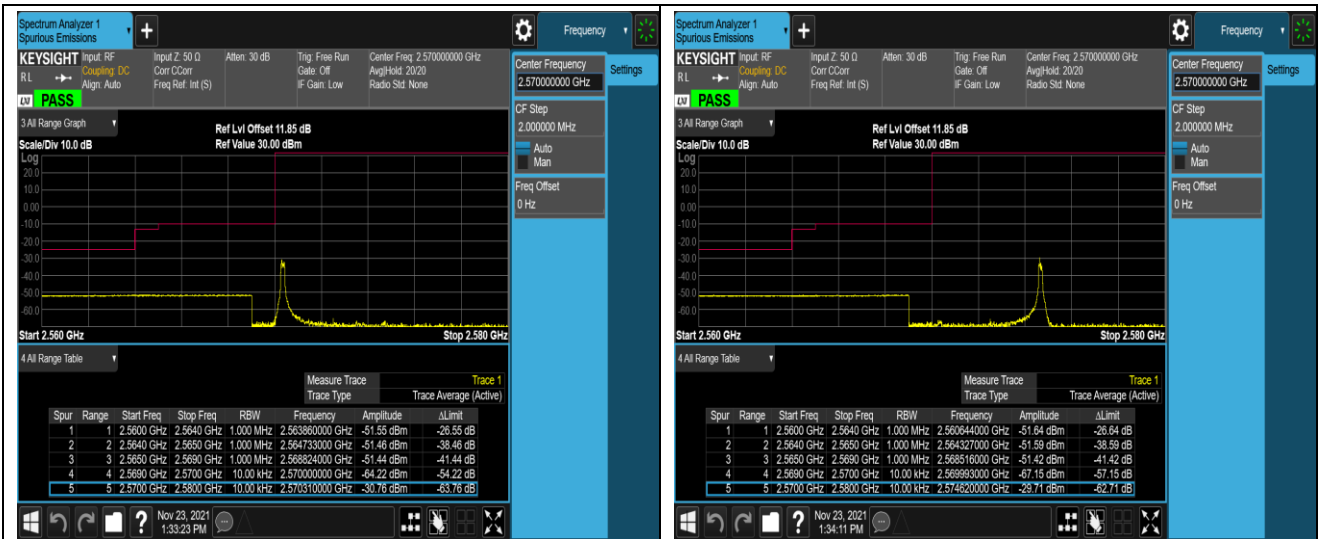

Band38-5MHz-QPSK-38225-1RB#24

Band38-5MHz-QPSK-38225-25RB#0

Band38-5MHz-16QAM-37775-1RB#0

Band38-5MHz-16QAM-37775-1RB#24