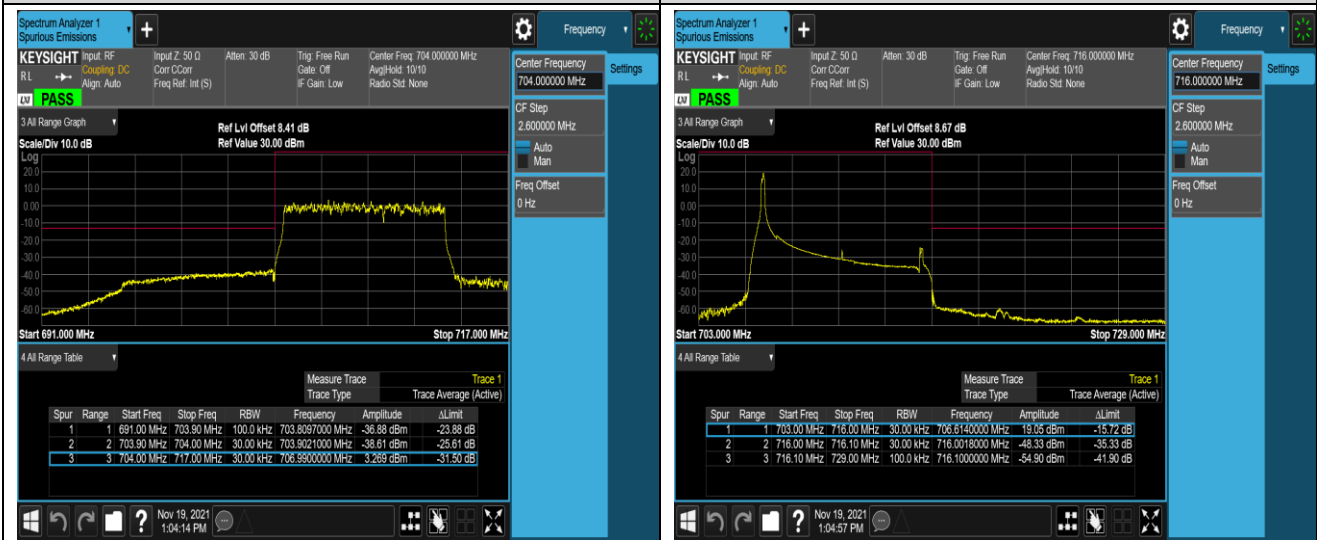

Band17-10MHz-QPSK-23780-1RB#0

Band17-10MHz-QPSK-23780-1RB#49

Band17-10MHz-QPSK-23780-50RB#0

Band17-10MHz-QPSK-23800-1RB#0