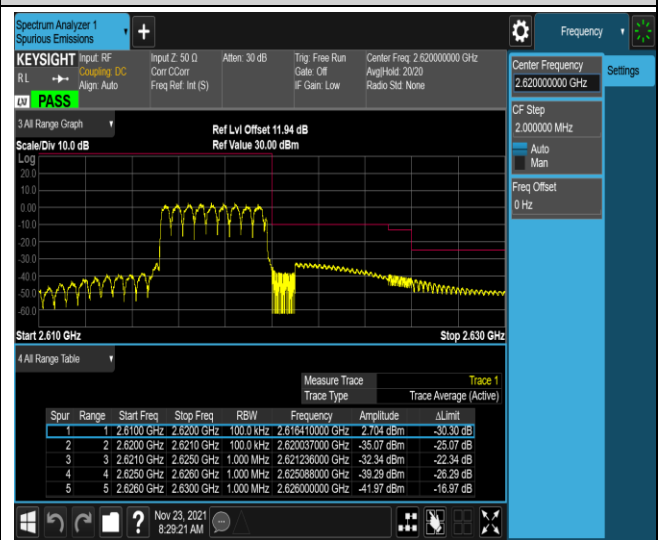

Band38-5MHz-16QAM-38225-1RB#0

Band38-5MHz-16QAM-38225-25RB#0