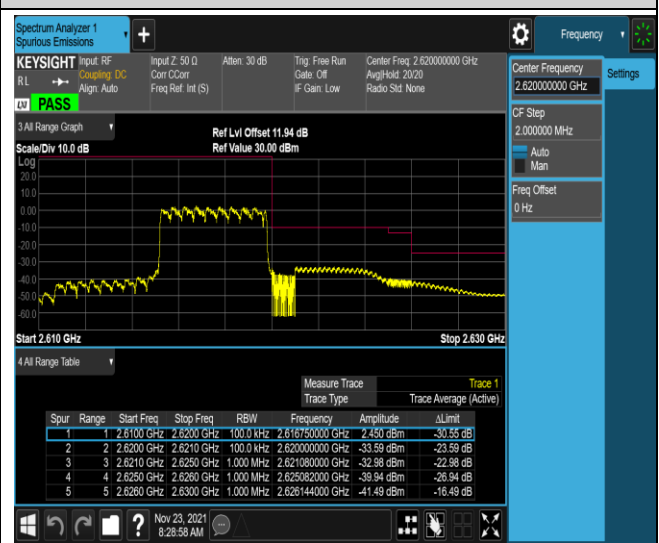

Band38-5MHz-QPSK-38225-1RB#0

Band38-5MHz-QPSK-38225-25RB#0