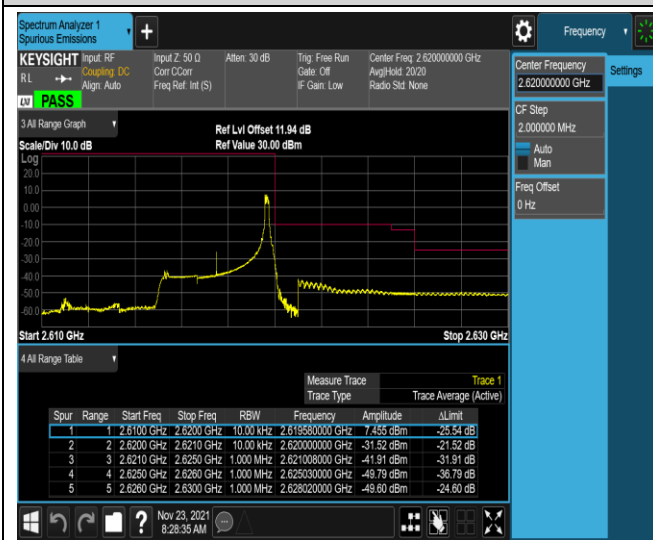

Band38-5MHz-QPSK-38225-1RB#0

Band38-5MHz-QPSK-38225-1RB#24

Band38-5MHz-QPSK-38225-25RB#0

Band38-5MHz-16QAM-37775-1RB#0

Band38-5MHz-16QAM-37775-1RB#24

Band38-5MHz-16QAM-37775-25RB#0

Band38-5MHz-16QAM-38225-1RB#0