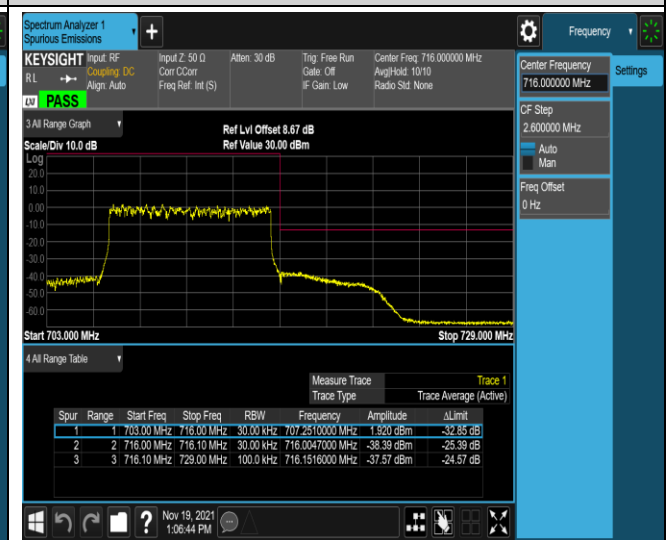

Band17-10MHz-16QAM-23800-1RB#0

Band17-10MHz-16QAM-23800-50RB#0