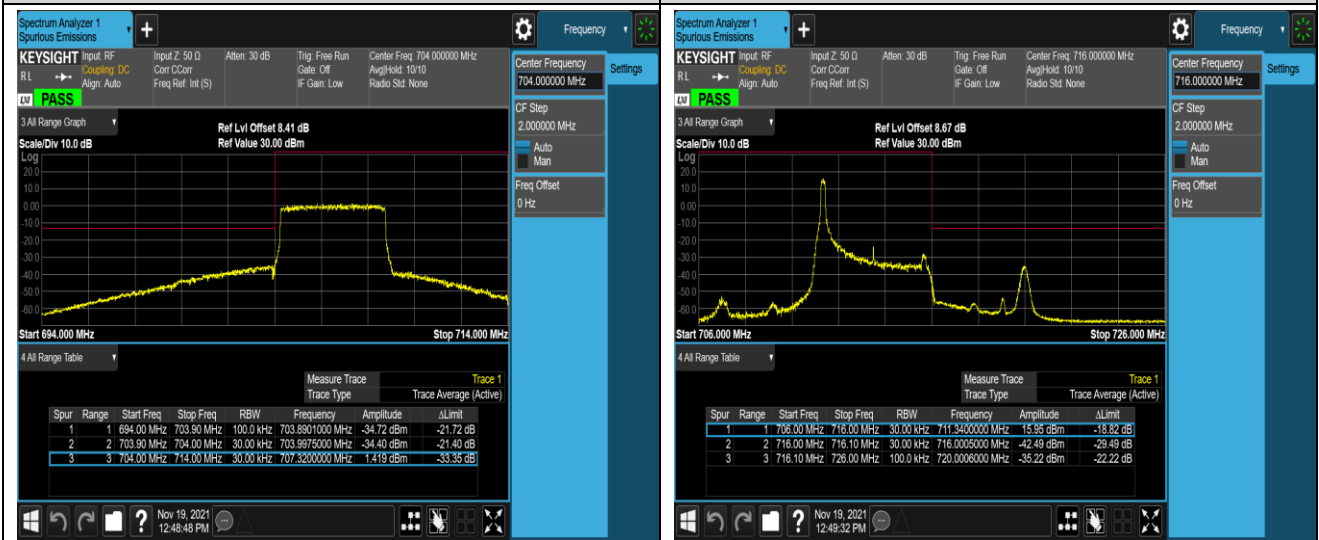

Band17-5MHz-16QAM-23755-1RB#0

Band17-5MHz-16QAM-23755-1RB#24

Band17-5MHz-16QAM-23755-25RB#0

Band17-5MHz-16QAM-23825-1RB#0

Band17-5MHz-16QAM-23825-1RB#24

Band17-5MHz-16QAM-23825-25RB#0

Band17-10MHz-QPSK-23780-1RB#0