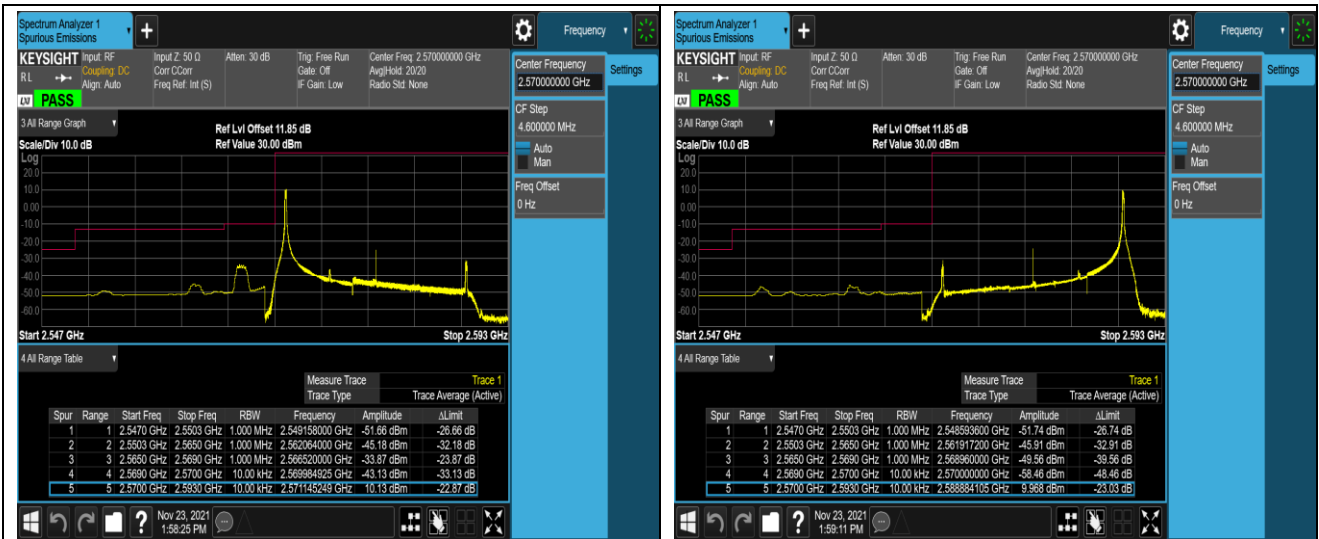

Band38-5MHz-16QAM-38225-1RB#24

Band38-5MHz-16QAM-38225-25RB#0

Band38-20MHz-QPSK-37850-1RB#0

Band38-20MHz-QPSK-37850-1RB#99