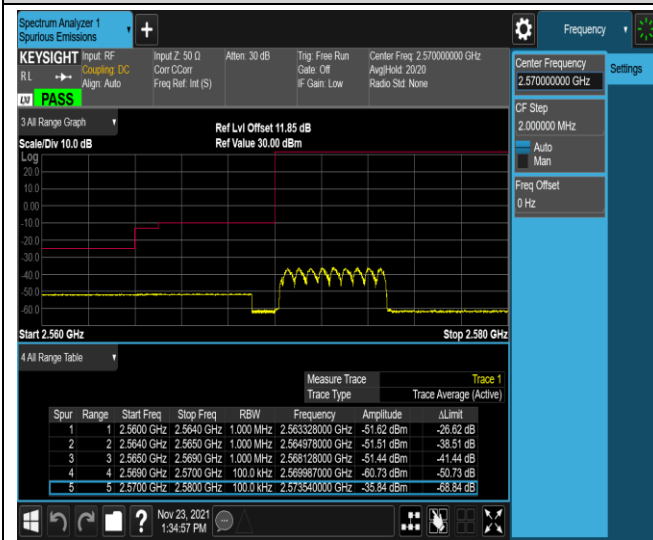

Band38-5MHz-QPSK-38225-1RB#0

Band38-5MHz-QPSK-38225-1RB#24

Band38-5MHz-QPSK-38225-25RB#0

Band38-5MHz-16QAM-37775-1RB#0

Band38-5MHz-16QAM-37775-1RB#24

Band38-5MHz-16QAM-37775-25RB#0

Band38-5MHz-16QAM-38225-1RB#0