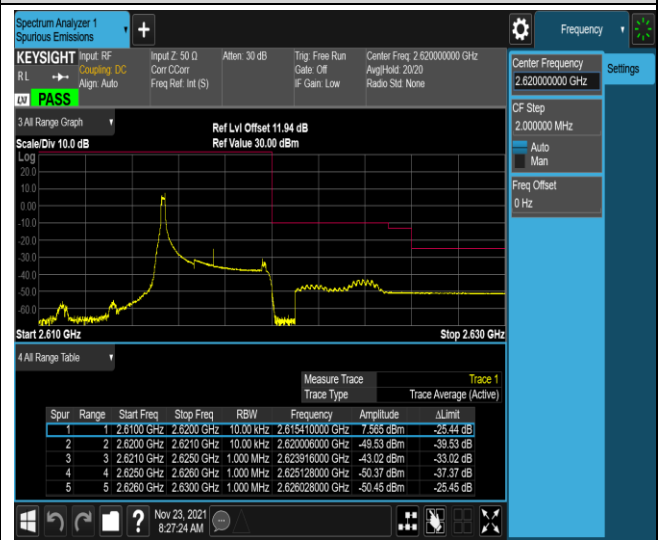

Band17-10MHz-16QAM-23780-50RB#0

Band17-10MHz-16QAM-23800-1RB#0

Band17-10MHz-16QAM-23800-1RB#49

Band17-10MHz-16QAM-23800-50RB#0

Band38-5MHz-QPSK-37775-1RB#0

Band38-5MHz-QPSK-37775-1RB#24

Band38-5MHz-QPSK-37775-25RB#0