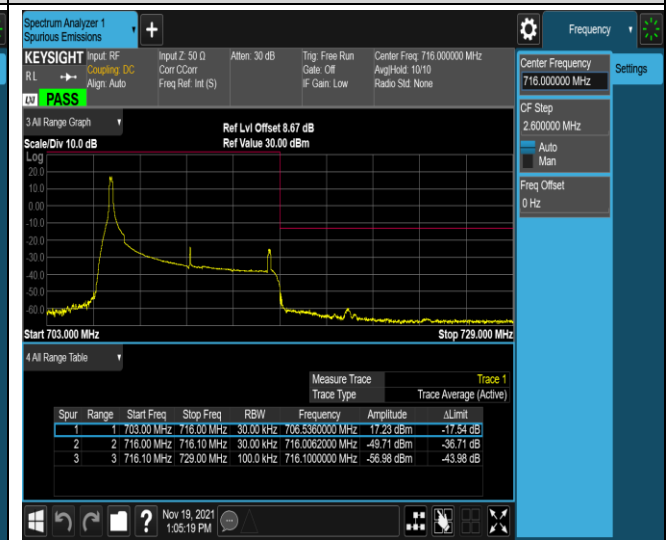

Band17-10MHz-QPSK-23780-1RB#49

Band17-10MHz-QPSK-23780-50RB#0

Band17-10MHz-QPSK-23800-1RB#0

Band17-10MHz-QPSK-23800-1RB#49

Band17-10MHz-QPSK-23800-50RB#0

Band17-10MHz-16QAM-23780-1RB#0

Band17-10MHz-16QAM-23780-1RB#49

Band17-10MHz-16QAM-23780-50RB#0

Band17-10MHz-16QAM-23800-1RB#0

Band17-10MHz-16QAM-23800-1RB#49

Band17-10MHz-16QAM-23800-50RB#0

Band38-5MHz-QPSK-37775-1RB#0

Band38-5MHz-QPSK-37775-1RB#24

Band38-5MHz-QPSK-37775-25RB#0