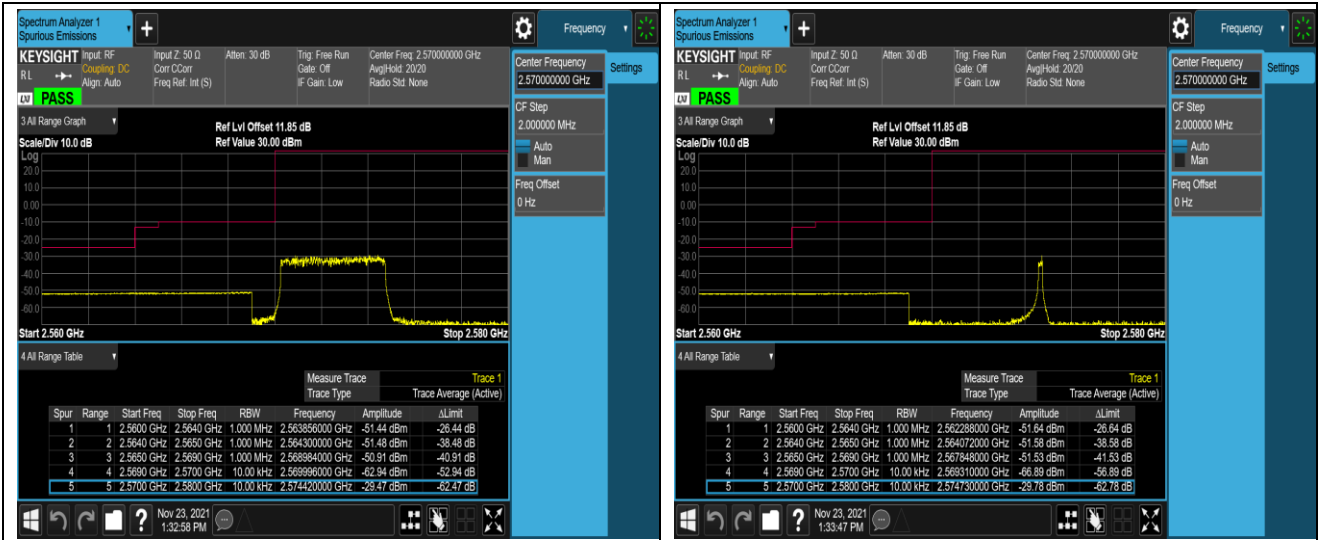

Band17-10MHz-16QAM-23800-1RB#49

Band17-10MHz-16QAM-23800-50RB#0

Band38-5MHz-QPSK-37775-1RB#0

Band38-5MHz-QPSK-37775-1RB#24