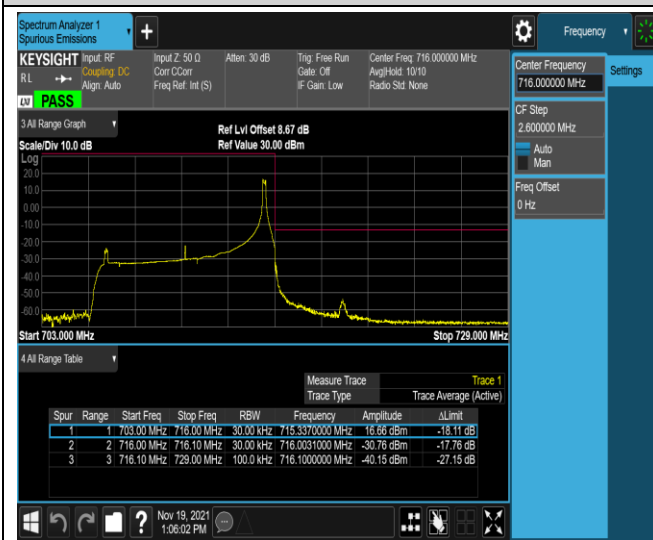

Band17-10MHz-QPSK-23780-1RB#49

Band17-10MHz-QPSK-23780-50RB#0

Band17-10MHz-QPSK-23800-1RB#0

Band17-10MHz-QPSK-23800-1RB#49

Band17-10MHz-QPSK-23800-50RB#0

Band17-10MHz-16QAM-23780-1RB#0

Band17-10MHz-16QAM-23780-1RB#49

Band17-10MHz-16QAM-23780-50RB#0

Band17-10MHz-16QAM-23800-1RB#0

Band17-10MHz-16QAM-23800-1RB#49

Band17-10MHz-16QAM-23800-50RB#0

Band38-5MHz-QPSK-37775-1RB#0

Band38-5MHz-QPSK-37775-1RB#24

Band38-5MHz-QPSK-37775-25RB#0