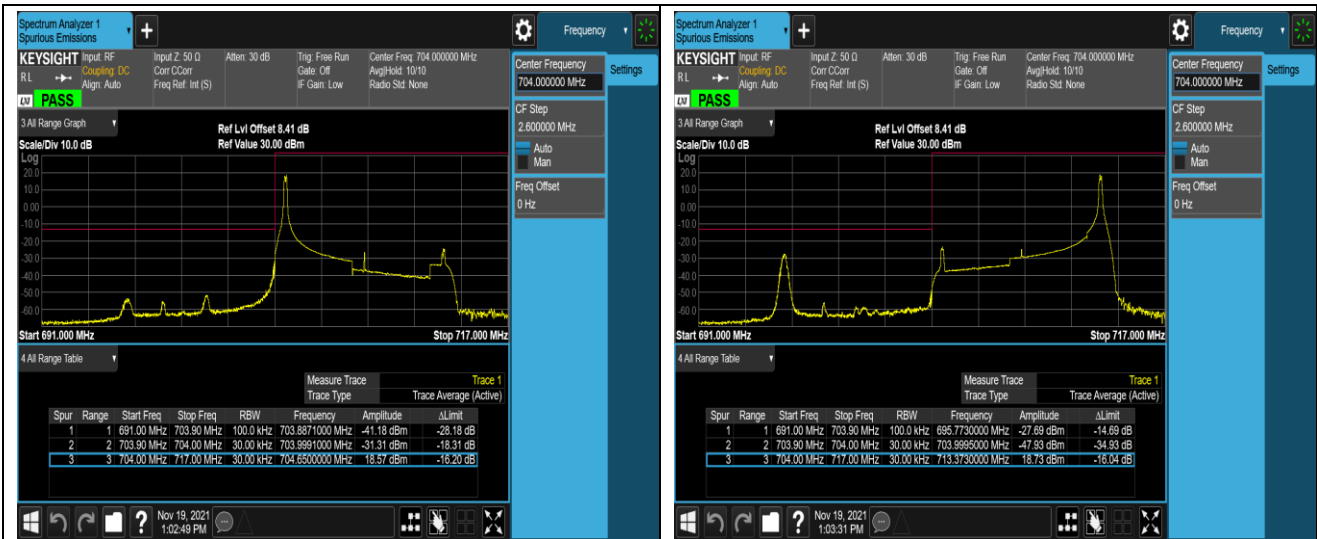

Band17-5MHz-16QAM-23755-1RB#0

Band17-5MHz-16QAM-23755-1RB#24

Band17-5MHz-16QAM-23755-25RB#0

Band17-5MHz-16QAM-23825-1RB#0

Band17-5MHz-16QAM-23825-1RB#24

Band17-5MHz-16QAM-23825-25RB#0

Band17-10MHz-QPSK-23780-1RB#0

Band17-10MHz-QPSK-23780-1RB#49

Band17-10MHz-QPSK-23780-50RB#0

Band17-10MHz-QPSK-23800-1RB#0

Band17-10MHz-QPSK-23800-1RB#49

Band17-10MHz-QPSK-23800-50RB#0

Band17-10MHz-16QAM-23780-1RB#0

Band17-10MHz-16QAM-23780-1RB#49