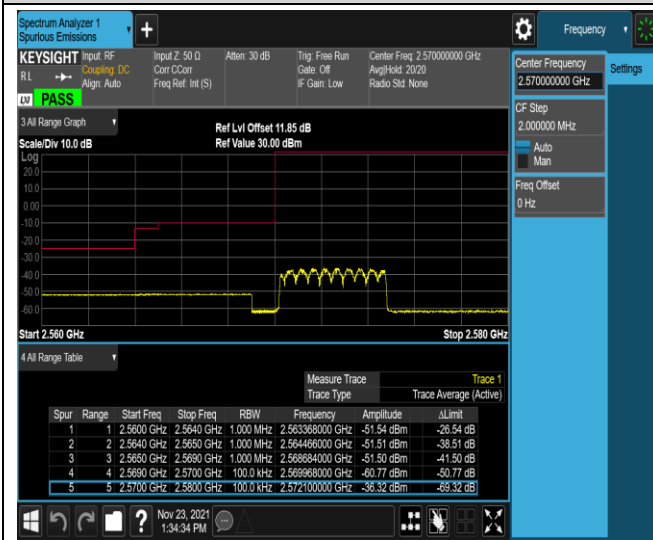

Band17-10MHz-16QAM-23780-50RB#0

Band17-10MHz-16QAM-23800-1RB#0

Band17-10MHz-16QAM-23800-1RB#49

Band17-10MHz-16QAM-23800-50RB#0

Band38-5MHz-QPSK-37775-1RB#0

Band38-5MHz-QPSK-37775-1RB#24

Band38-5MHz-QPSK-37775-25RB#0