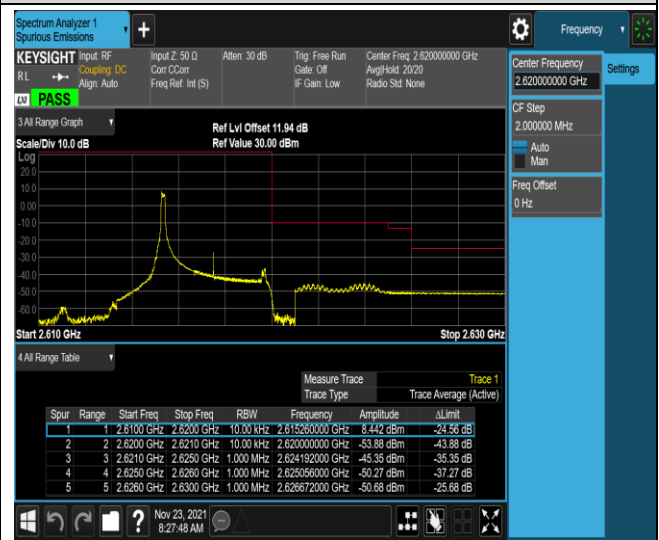

Band38-5MHz-QPSK-38225-1RB#0

Band38-5MHz-QPSK-38225-1RB#24

Band38-5MHz-QPSK-38225-25RB#0

Band38-5MHz-16QAM-37775-1RB#0

Band38-5MHz-16QAM-37775-1RB#24

Band38-5MHz-16QAM-37775-25RB#0

Band38-5MHz-16QAM-38225-1RB#0