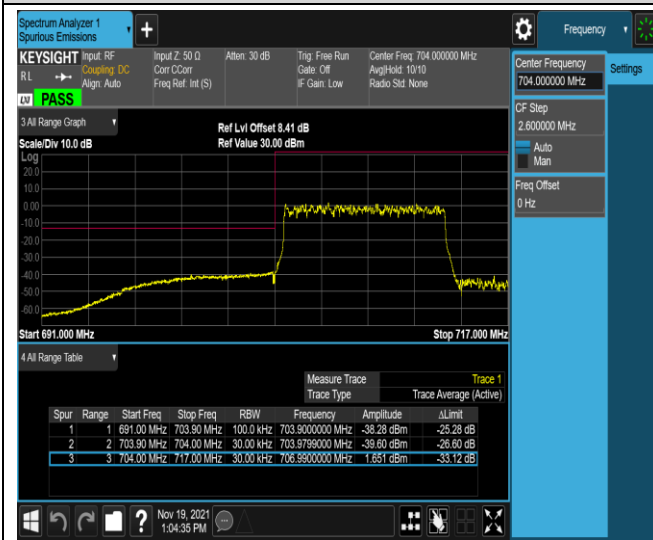

Band17-10MHz-QPSK-23780-1RB#49

Band17-10MHz-QPSK-23780-50RB#0

Band17-10MHz-QPSK-23800-1RB#0

Band17-10MHz-QPSK-23800-1RB#49

Band17-10MHz-QPSK-23800-50RB#0

Band17-10MHz-16QAM-23780-1RB#0

Band17-10MHz-16QAM-23780-1RB#49