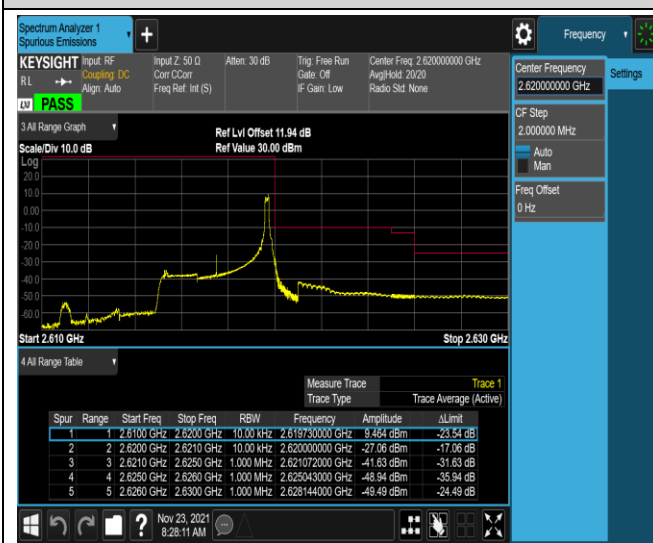

Band38-5MHz-QPSK-37775-25RB#0

Band38-5MHz-QPSK-38225-1RB#24