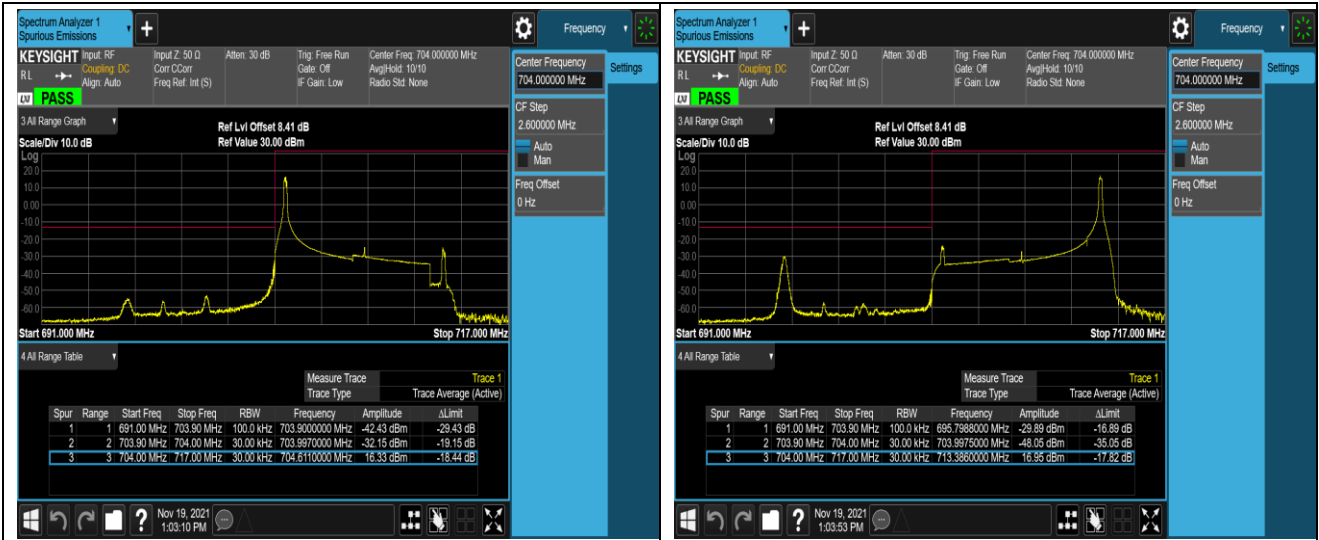

Band17-10MHz-QPSK-23780-1RB#49

Band17-10MHz-QPSK-23780-50RB#0

Band17-10MHz-QPSK-23800-1RB#0

Band17-10MHz-QPSK-23800-1RB#49

Band17-10MHz-QPSK-23800-50RB#0

Band17-10MHz-16QAM-23780-1RB#0

Band17-10MHz-16QAM-23780-1RB#49