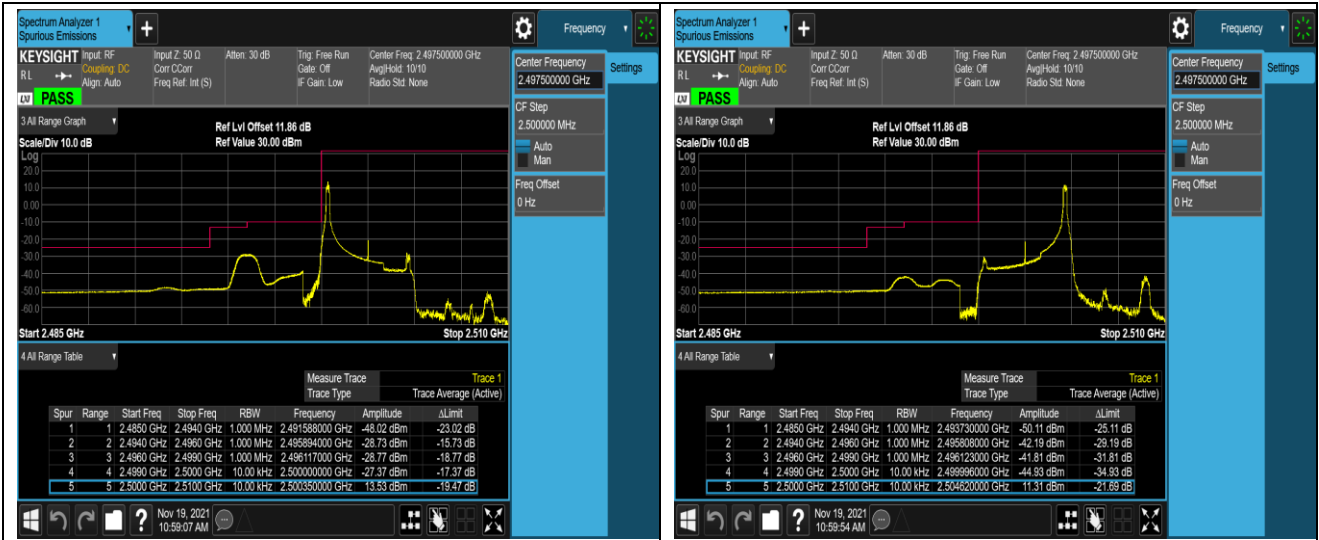

Band5-10MHz-16QAM-20600-1RB#49

Band5-10MHz-16QAM-20600-50RB#0

Band7-5MHz-QPSK-20775-1RB#0

Band7-5MHz-QPSK-20775-1RB#24