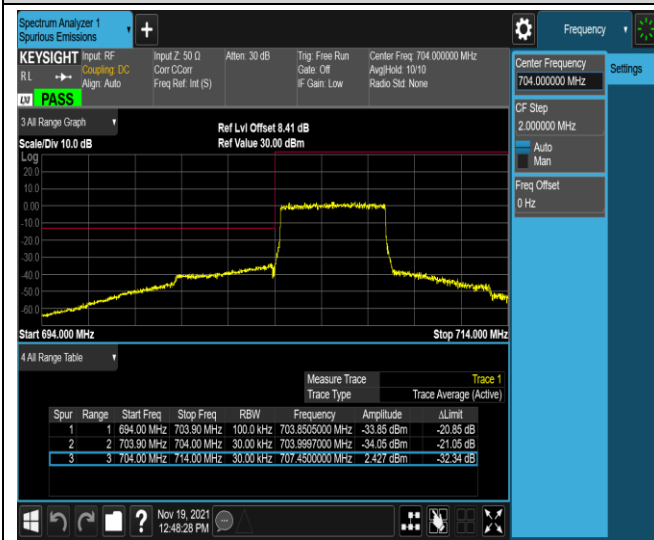

Band7-20MHz-16QAM-20850-100RB#0

Band7-20MHz-16QAM-21350-1RB#0

Band7-20MHz-16QAM-21350-1RB#99

Band7-20MHz-16QAM-21350-100RB#0

Band17-5MHz-QPSK-23755-1RB#0

Band17-5MHz-QPSK-23755-1RB#24

Band17-5MHz-QPSK-23755-25RB#0