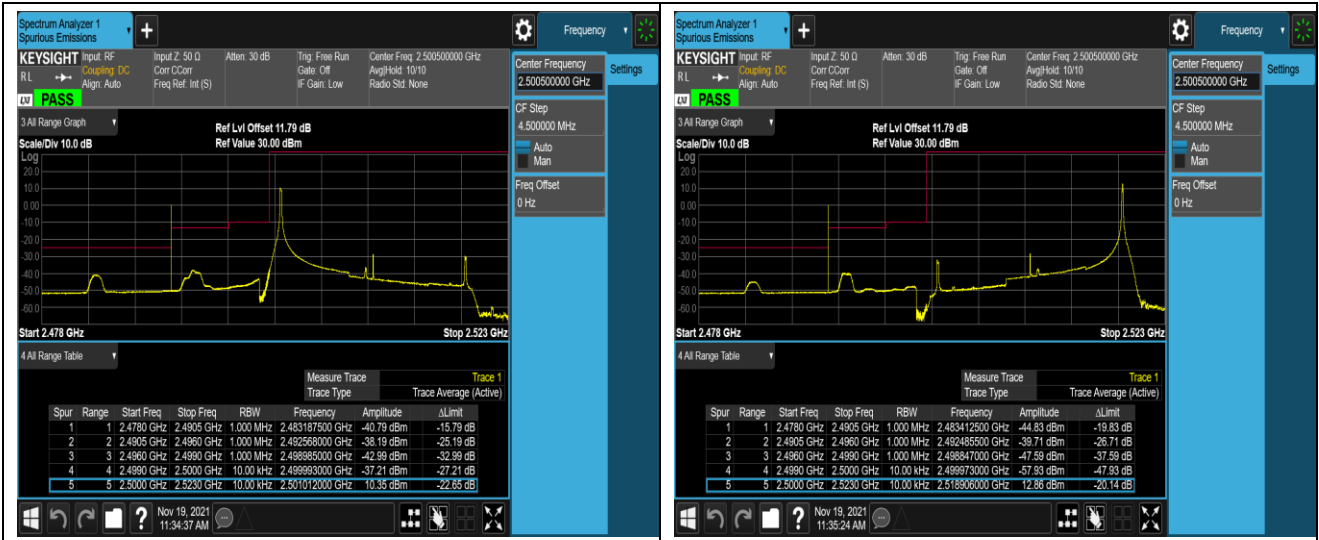

Band7-5MHz-16QAM-20775-1RB#0

Band7-5MHz-16QAM-20775-1RB#24

Band7-5MHz-16QAM-20775-25RB#0

Band7-5MHz-16QAM-21425-1RB#0

Band7-5MHz-16QAM-21425-1RB#24

Band7-5MHz-16QAM-21425-25RB#0

Band7-20MHz-QPSK-20850-1RB#0