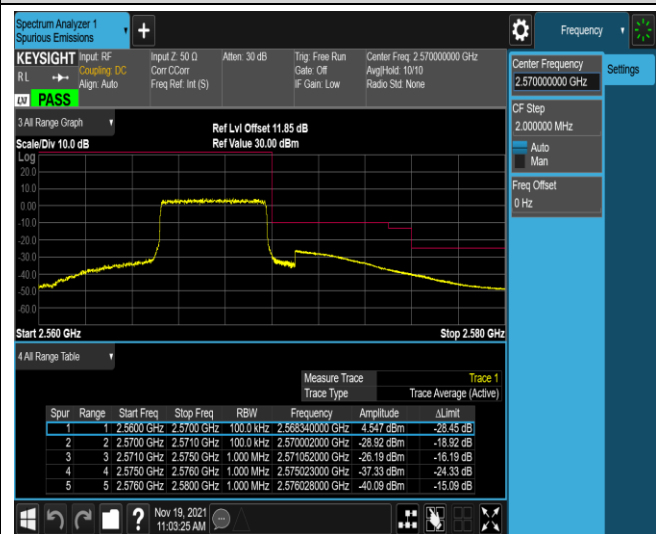

Band7-5MHz-16QAM-21425-1RB#0

Band7-5MHz-16QAM-21425-25RB#0