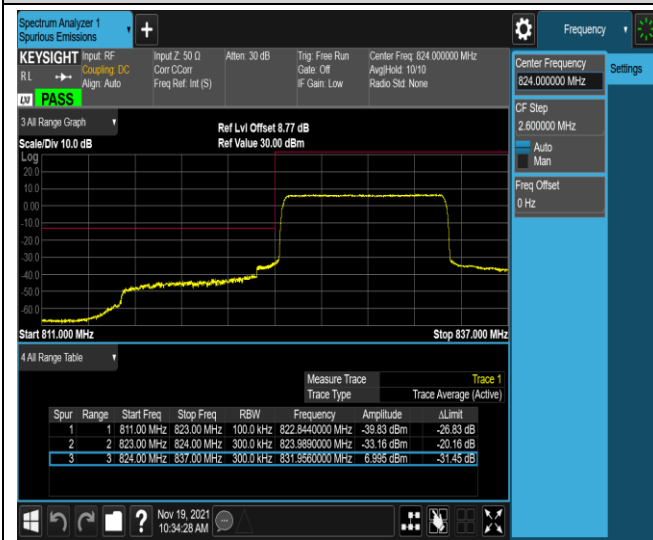

Band5-1.4MHz-16QAM-20407-6RB#0

Band5-1.4MHz-16QAM-20643-1RB#0

Band5-1.4MHz-16QAM-20643-1RB#5

Band5-1.4MHz-16QAM-20643-6RB#0

Band5-10MHz-QPSK-20450-1RB#0

Band5-10MHz-QPSK-20450-1RB#49

Band5-10MHz-QPSK-20450-50RB#0

Band5-10MHz-QPSK-20600-1RB#0

Band5-10MHz-QPSK-20600-1RB#49

Band5-10MHz-QPSK-20600-50RB#0

Band5-10MHz-16QAM-20450-1RB#0

Band5-10MHz-16QAM-20450-1RB#49

Band5-10MHz-16QAM-20450-50RB#0

Band5-10MHz-16QAM-20600-1RB#0