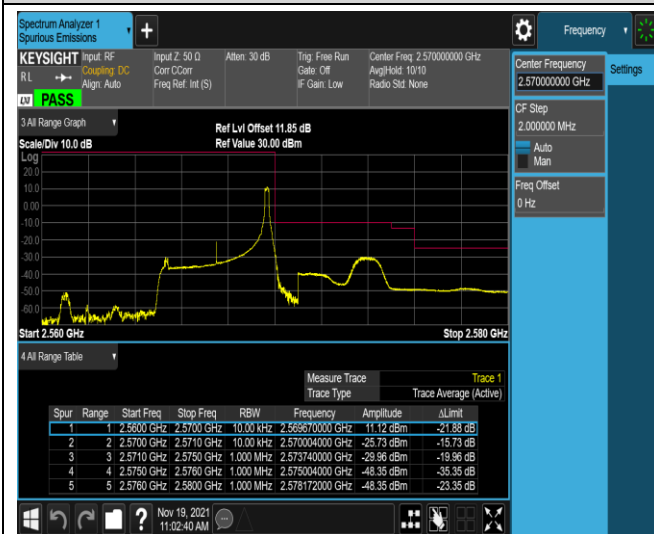

Band7-5MHz-16QAM-20775-25RB#0

Band7-5MHz-16QAM-21425-1RB#24