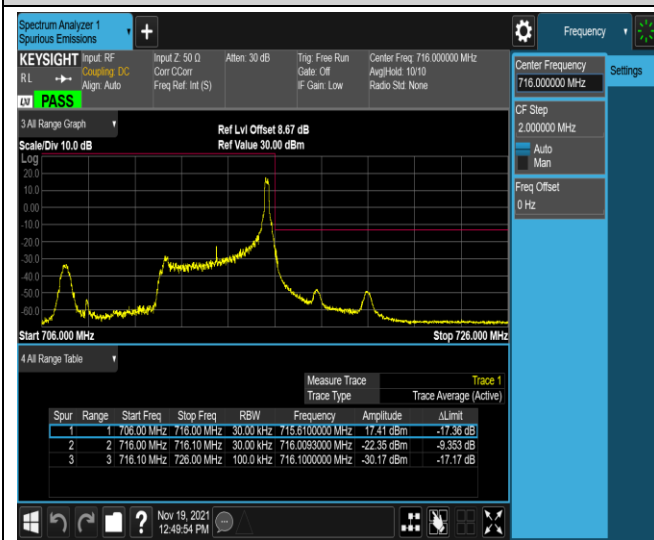

Band17-5MHz-QPSK-23755-25RB#0

Band17-5MHz-QPSK-23825-1RB#24