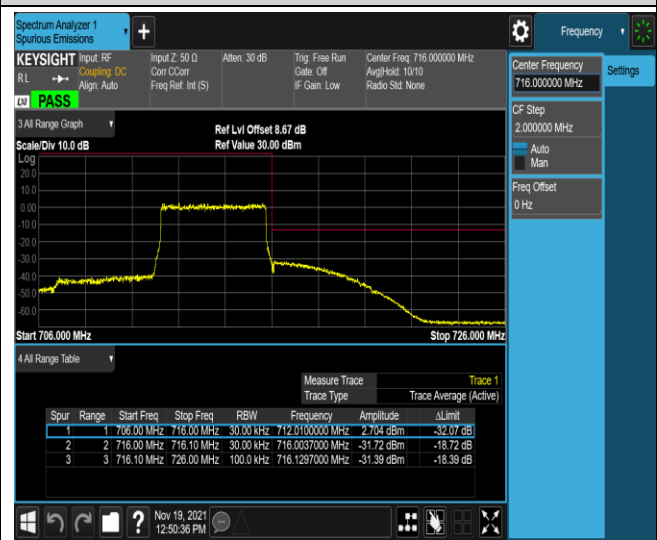

Band17-5MHz-QPSK-23825-1RB#0

Band17-5MHz-QPSK-23825-25RB#0