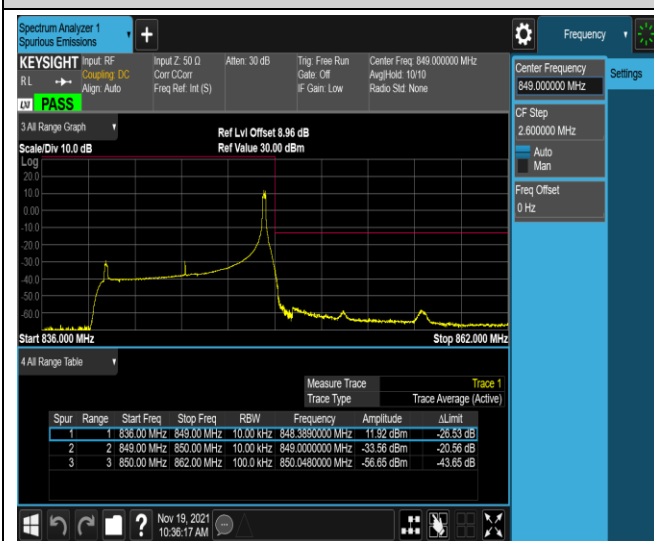

Band5-10MHz-QPSK-20600-1RB#0

Band5-10MHz-QPSK-20600-1RB#49

Band5-10MHz-QPSK-20600-50RB#0

Band5-10MHz-16QAM-20450-1RB#0

Band5-10MHz-16QAM-20450-1RB#49

Band5-10MHz-16QAM-20450-50RB#0

Band5-10MHz-16QAM-20600-1RB#0