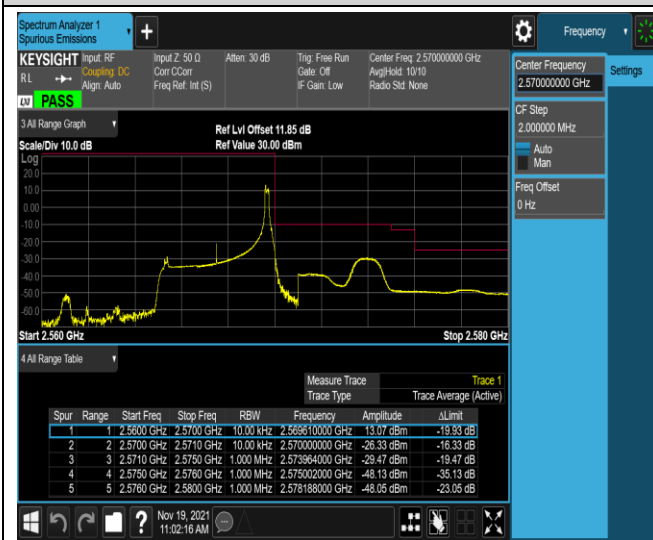

Band5-10MHz-16QAM-20600-1RB#49

Band5-10MHz-16QAM-20600-50RB#0

Band7-5MHz-QPSK-20775-1RB#0

Band7-5MHz-QPSK-20775-1RB#24

Band7-5MHz-QPSK-20775-25RB#0

Band7-5MHz-QPSK-21425-1RB#0

Band7-5MHz-QPSK-21425-1RB#24

Band7-5MHz-QPSK-21425-25RB#0