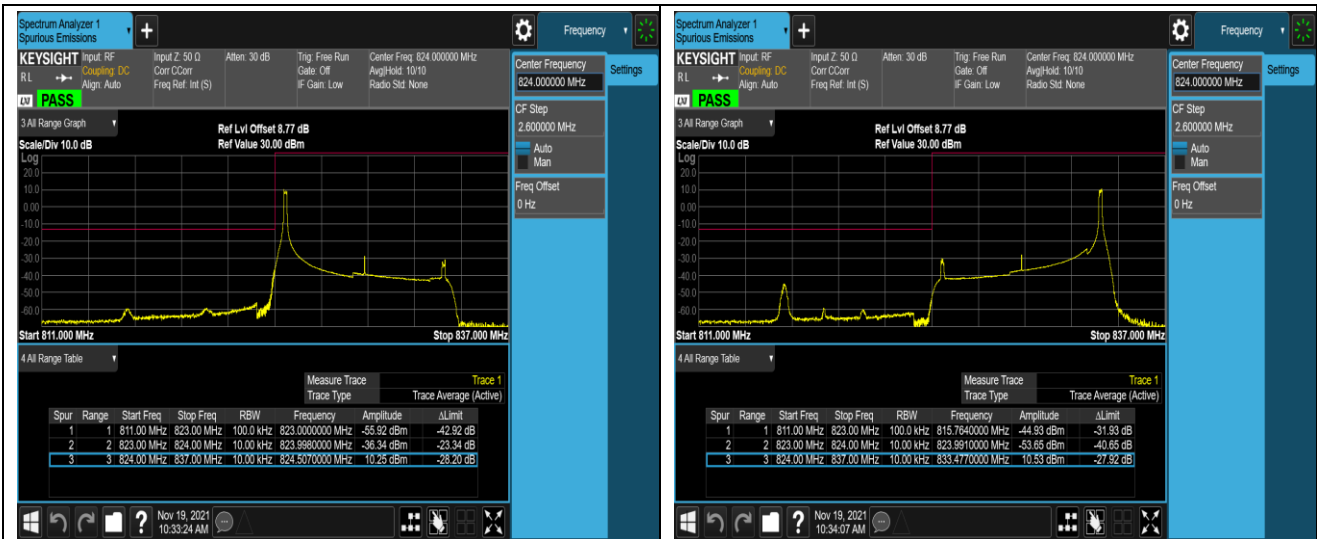

Band5-1.4MHz-16QAM-20407-6RB#0

Band5-1.4MHz-16QAM-20643-1RB#0

Band5-1.4MHz-16QAM-20643-1RB#5

Band5-1.4MHz-16QAM-20643-6RB#0

Band5-10MHz-QPSK-20450-1RB#0

Band5-10MHz-QPSK-20450-1RB#49

Band5-10MHz-QPSK-20450-50RB#0

Band5-10MHz-QPSK-20600-1RB#0

Band5-10MHz-QPSK-20600-1RB#49

Band5-10MHz-QPSK-20600-50RB#0

Band5-10MHz-16QAM-20450-1RB#0

Band5-10MHz-16QAM-20450-1RB#49

Band5-10MHz-16QAM-20450-50RB#0

Band5-10MHz-16QAM-20600-1RB#0