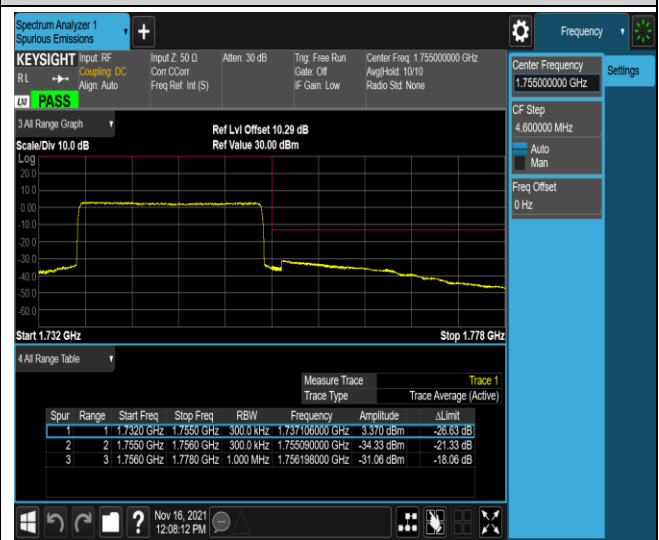

Band4-20MHz-16QAM-20050-1RB#0

Band4-20MHz-16QAM-20050-1RB#99

Band4-20MHz-16QAM-20050-100RB#0

Band4-20MHz-16QAM-20300-1RB#0

Band4-20MHz-16QAM-20300-1RB#99

Band4-20MHz-16QAM-20300-100RB#0

Band5-1.4MHz-QPSK-20407-1RB#0

Band5-1.4MHz-QPSK-20407-1RB#5

Band5-1.4MHz-QPSK-20407-6RB#0

Band5-1.4MHz-QPSK-20643-1RB#0

Band5-1.4MHz-QPSK-20643-1RB#5

Band5-1.4MHz-QPSK-20643-6RB#0

Band5-1.4MHz-16QAM-20407-1RB#0

Band5-1.4MHz-16QAM-20407-1RB#5