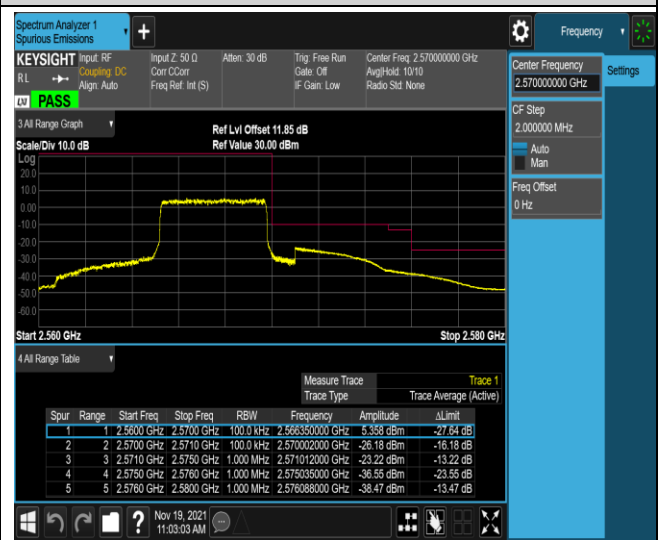

Band5-10MHz-16QAM-20600-1RB#49

Band5-10MHz-16QAM-20600-50RB#0

Band7-5MHz-QPSK-20775-1RB#0

Band7-5MHz-QPSK-20775-1RB#24

Band7-5MHz-QPSK-20775-25RB#0

Band7-5MHz-QPSK-21425-1RB#0

Band7-5MHz-QPSK-21425-1RB#24

Band7-5MHz-QPSK-21425-25RB#0