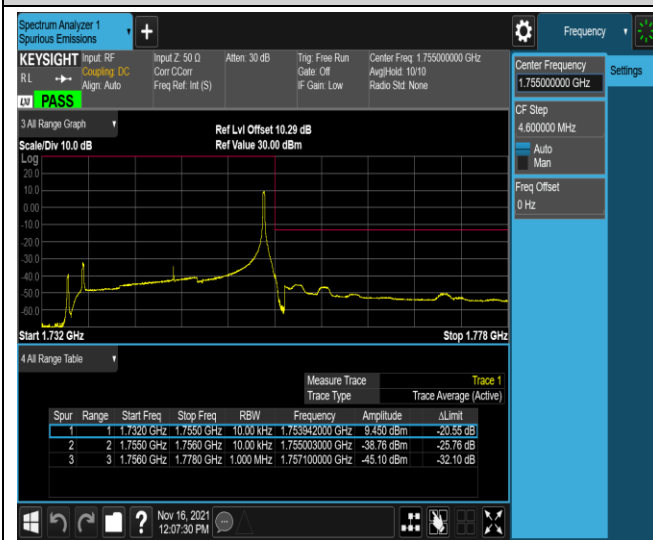

Band4-20MHz-16QAM-20050-1RB#0

Band4-20MHz-16QAM-20050-1RB#99

Band4-20MHz-16QAM-20050-100RB#0

Band4-20MHz-16QAM-20300-1RB#0

Band4-20MHz-16QAM-20300-1RB#99

Band4-20MHz-16QAM-20300-100RB#0

Band5-1.4MHz-QPSK-20407-1RB#0

Band5-1.4MHz-QPSK-20407-1RB#5

Band5-1.4MHz-QPSK-20407-6RB#0

Band5-1.4MHz-QPSK-20643-1RB#0

Band5-1.4MHz-QPSK-20643-1RB#5

Band5-1.4MHz-QPSK-20643-6RB#0

Band5-1.4MHz-16QAM-20407-1RB#0

Band5-1.4MHz-16QAM-20407-1RB#5