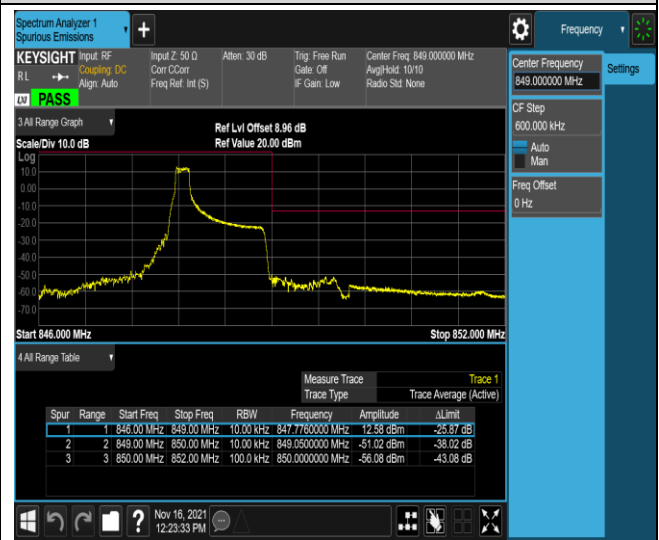

Band5-1.4MHz-16QAM-20407-1RB#5

Band5-1.4MHz-16QAM-20643-1RB#0