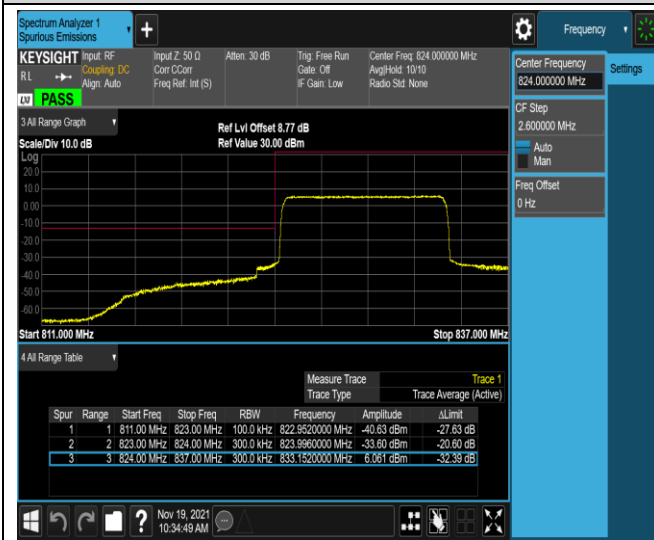

Band5-10MHz-QPSK-20600-1RB#0

Band5-10MHz-QPSK-20600-1RB#49

Band5-10MHz-QPSK-20600-50RB#0

Band5-10MHz-16QAM-20450-1RB#0

Band5-10MHz-16QAM-20450-1RB#49

Band5-10MHz-16QAM-20450-50RB#0

Band5-10MHz-16QAM-20600-1RB#0