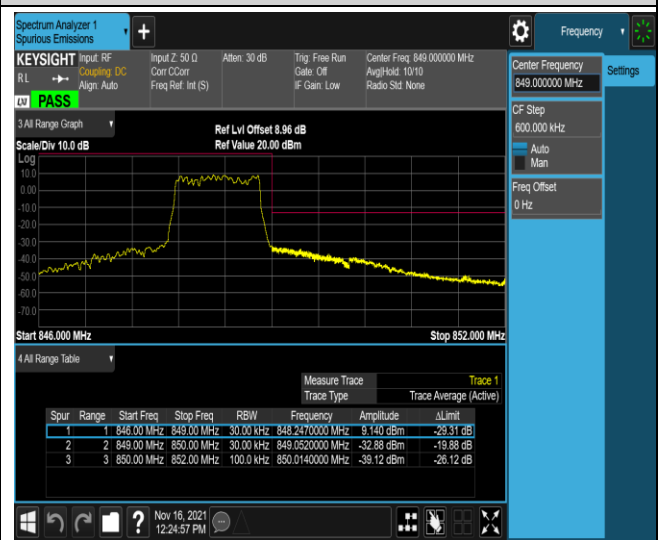

Band5-1.4MHz-16QAM-20643-1RB#0

Band5-1.4MHz-16QAM-20643-6RB#0