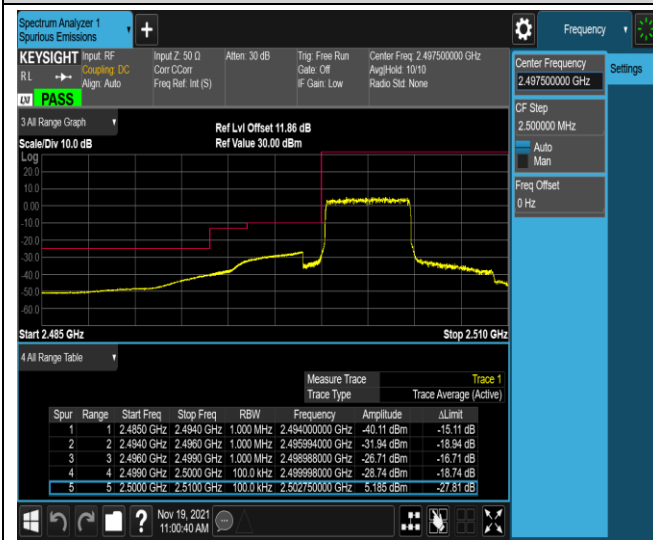

Band5-10MHz-16QAM-20600-1RB#49

Band5-10MHz-16QAM-20600-50RB#0

Band7-5MHz-QPSK-20775-1RB#0

Band7-5MHz-QPSK-20775-1RB#24

Band7-5MHz-QPSK-20775-25RB#0

Band7-5MHz-QPSK-21425-1RB#0

Band7-5MHz-QPSK-21425-1RB#24

Band7-5MHz-QPSK-21425-25RB#0