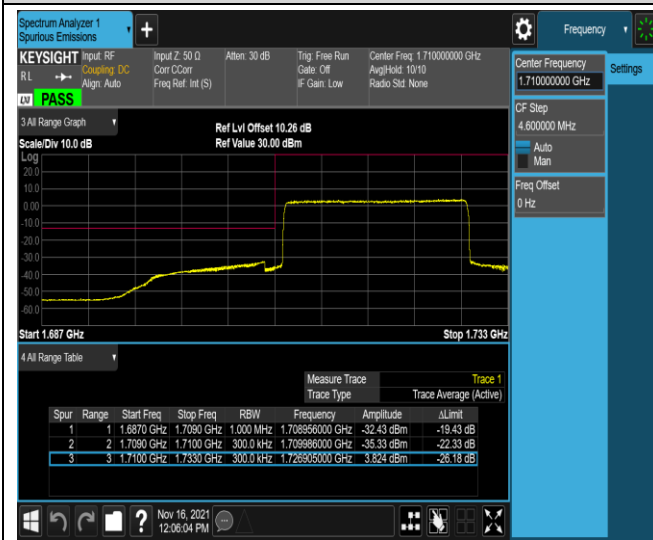

Band4-20MHz-16QAM-20050-1RB#0

Band4-20MHz-16QAM-20050-1RB#99

Band4-20MHz-16QAM-20050-100RB#0

Band4-20MHz-16QAM-20300-1RB#0

Band4-20MHz-16QAM-20300-1RB#99

Band4-20MHz-16QAM-20300-100RB#0

Band5-1.4MHz-QPSK-20407-1RB#0

Band5-1.4MHz-QPSK-20407-1RB#5

Band5-1.4MHz-QPSK-20407-6RB#0

Band5-1.4MHz-QPSK-20643-1RB#0

Band5-1.4MHz-QPSK-20643-1RB#5

Band5-1.4MHz-QPSK-20643-6RB#0

Band5-1.4MHz-16QAM-20407-1RB#0

Band5-1.4MHz-16QAM-20407-1RB#5