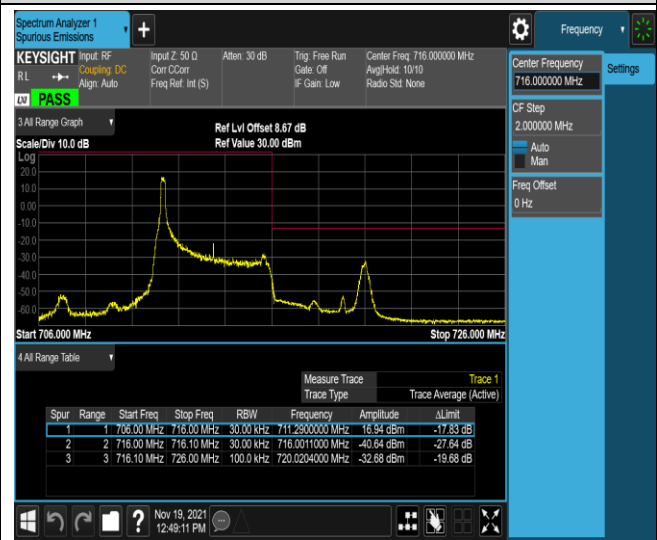

Band7-20MHz-16QAM-20850-100RB#0

Band7-20MHz-16QAM-21350-1RB#0

Band7-20MHz-16QAM-21350-1RB#99

Band7-20MHz-16QAM-21350-100RB#0

Band17-5MHz-QPSK-23755-1RB#0

Band17-5MHz-QPSK-23755-1RB#24

Band17-5MHz-QPSK-23755-25RB#0