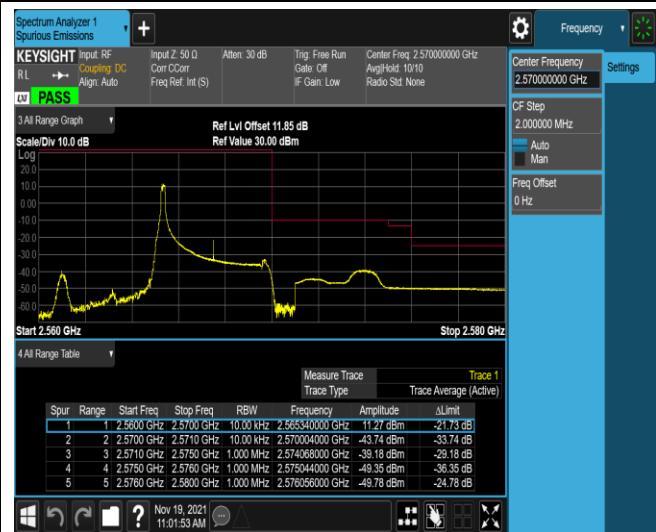

Band7-5MHz-16QAM-20775-1RB#24

Band7-5MHz-16QAM-21425-1RB#0