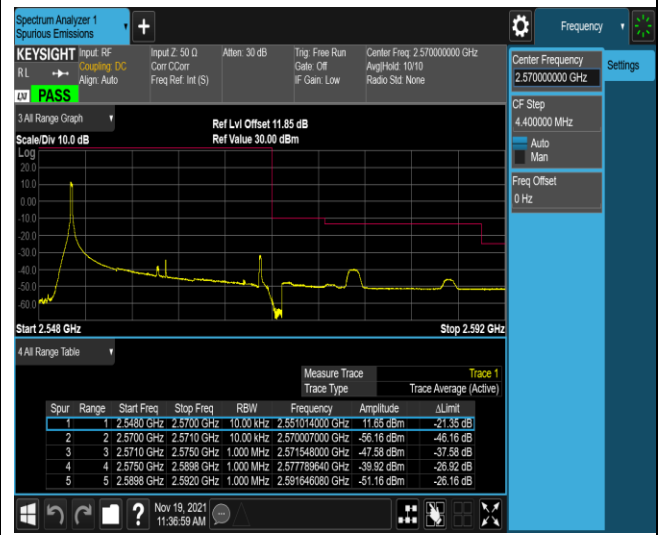

Band7-20MHz-QPSK-20850-1RB#99

Band7-20MHz-QPSK-21350-1RB#0