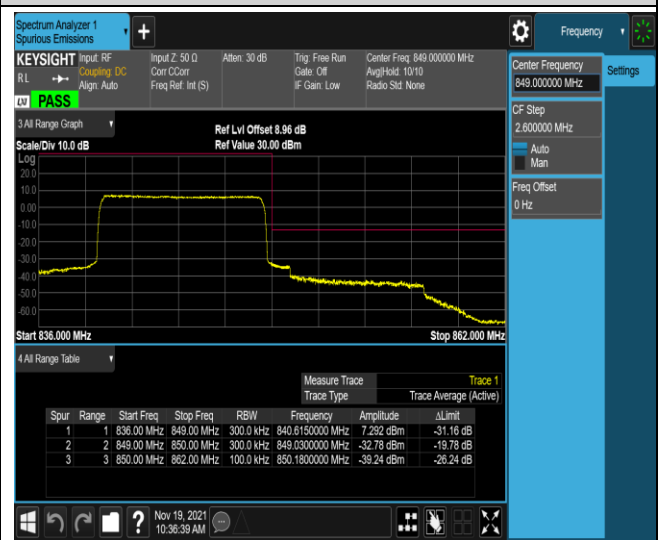

Band5-1.4MHz-16QAM-20407-6RB#0

Band5-1.4MHz-16QAM-20643-1RB#0

Band5-1.4MHz-16QAM-20643-1RB#5

Band5-1.4MHz-16QAM-20643-6RB#0

Band5-10MHz-QPSK-20450-1RB#0

Band5-10MHz-QPSK-20450-1RB#49

Band5-10MHz-QPSK-20450-50RB#0

Band5-10MHz-QPSK-20600-1RB#0

Band5-10MHz-QPSK-20600-1RB#49

Band5-10MHz-QPSK-20600-50RB#0

Band5-10MHz-16QAM-20450-1RB#0

Band5-10MHz-16QAM-20450-1RB#49

Band5-10MHz-16QAM-20450-50RB#0

Band5-10MHz-16QAM-20600-1RB#0