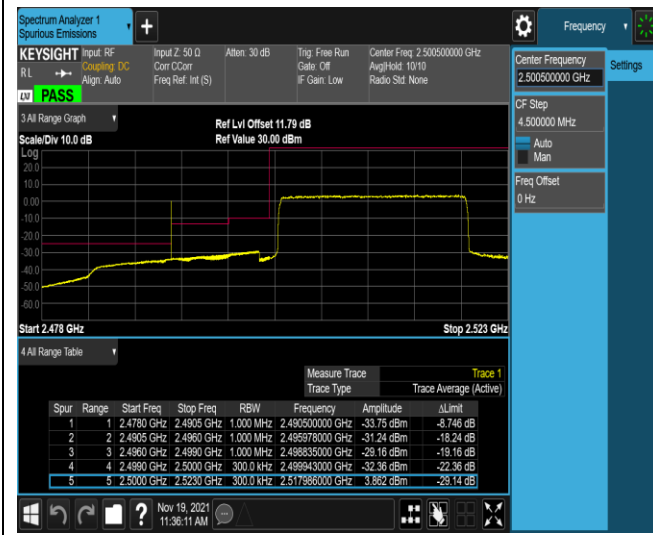

Band7-20MHz-QPSK-20850-1RB#0

Band7-20MHz-QPSK-20850-100RB#0