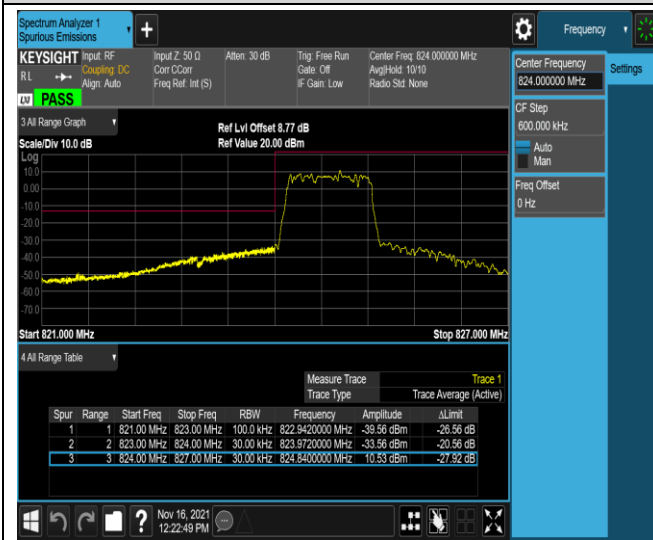

Band5-1.4MHz-QPSK-20407-1RB#5

Band5-1.4MHz-QPSK-20407-6RB#0

Band5-1.4MHz-QPSK-20643-1RB#0

Band5-1.4MHz-QPSK-20643-1RB#5

Band5-1.4MHz-QPSK-20643-6RB#0

Band5-1.4MHz-16QAM-20407-1RB#0

Band5-1.4MHz-16QAM-20407-1RB#5