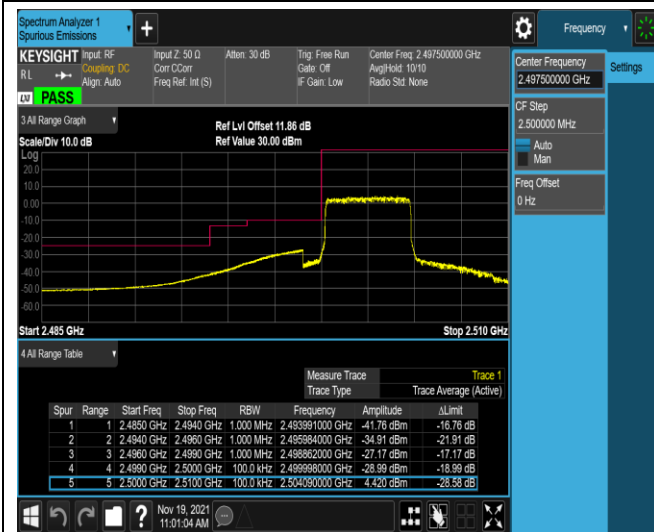

Band7-5MHz-16QAM-20775-1RB#0

Band7-5MHz-16QAM-20775-25RB#0