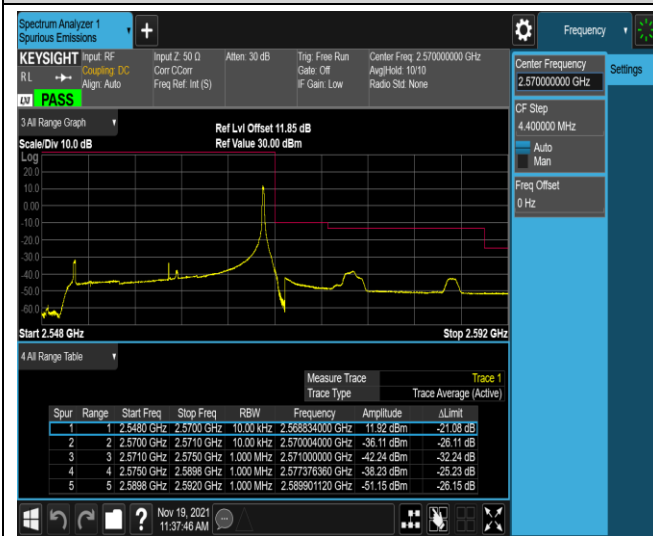

Band7-20MHz-QPSK-20850-100RB#0

Band7-20MHz-QPSK-21350-1RB#99