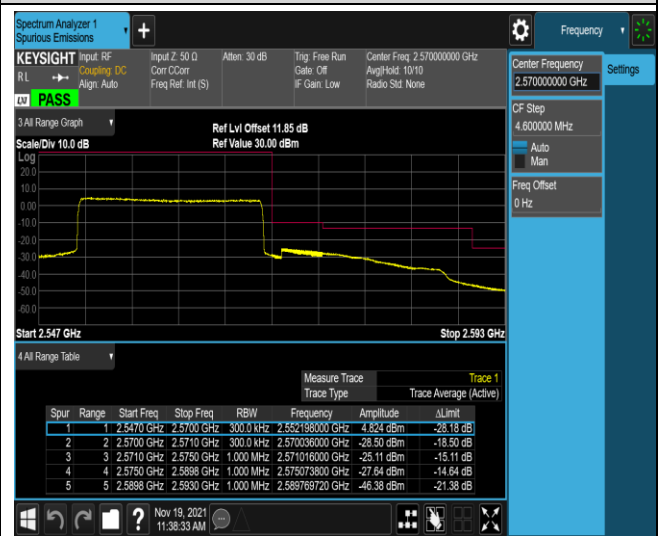

Band7-20MHz-QPSK-21350-1RB#0

Band7-20MHz-QPSK-21350-100RB#0