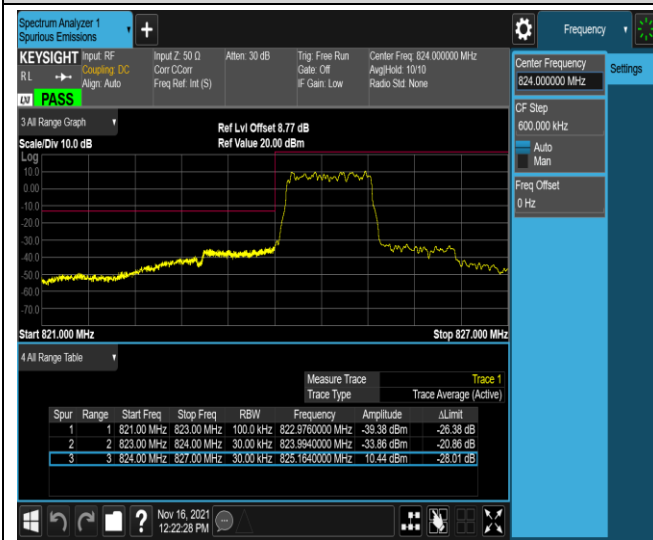

Band4-20MHz-16QAM-20050-1RB#0

Band4-20MHz-16QAM-20050-1RB#99

Band4-20MHz-16QAM-20050-100RB#0

Band4-20MHz-16QAM-20300-1RB#0

Band4-20MHz-16QAM-20300-1RB#99

Band4-20MHz-16QAM-20300-100RB#0

Band5-1.4MHz-QPSK-20407-1RB#0

Band5-1.4MHz-QPSK-20407-1RB#5

Band5-1.4MHz-QPSK-20407-6RB#0

Band5-1.4MHz-QPSK-20643-1RB#0

Band5-1.4MHz-QPSK-20643-1RB#5

Band5-1.4MHz-QPSK-20643-6RB#0

Band5-1.4MHz-16QAM-20407-1RB#0

Band5-1.4MHz-16QAM-20407-1RB#5