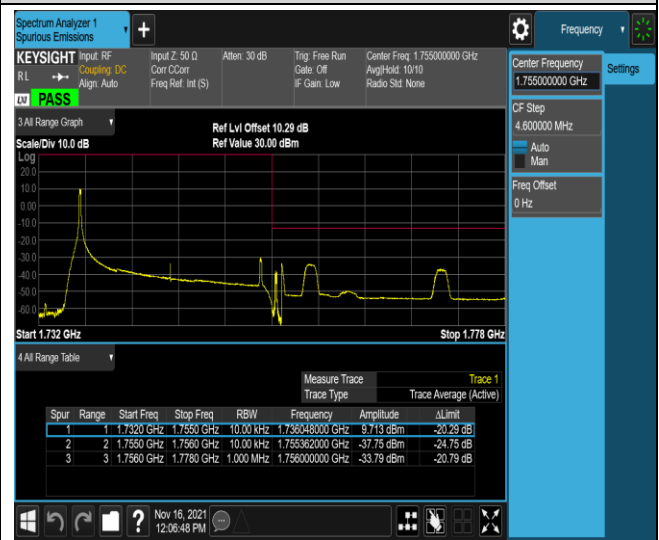

Band4-20MHz-16QAM-20050-1RB#0

Band4-20MHz-16QAM-20050-1RB#99

Band4-20MHz-16QAM-20050-100RB#0

Band4-20MHz-16QAM-20300-1RB#0

Band4-20MHz-16QAM-20300-1RB#99

Band4-20MHz-16QAM-20300-100RB#0

Band5-1.4MHz-QPSK-20407-1RB#0

Band5-1.4MHz-QPSK-20407-1RB#5

Band5-1.4MHz-QPSK-20407-6RB#0

Band5-1.4MHz-QPSK-20643-1RB#0

Band5-1.4MHz-QPSK-20643-1RB#5

Band5-1.4MHz-QPSK-20643-6RB#0

Band5-1.4MHz-16QAM-20407-1RB#0

Band5-1.4MHz-16QAM-20407-1RB#5