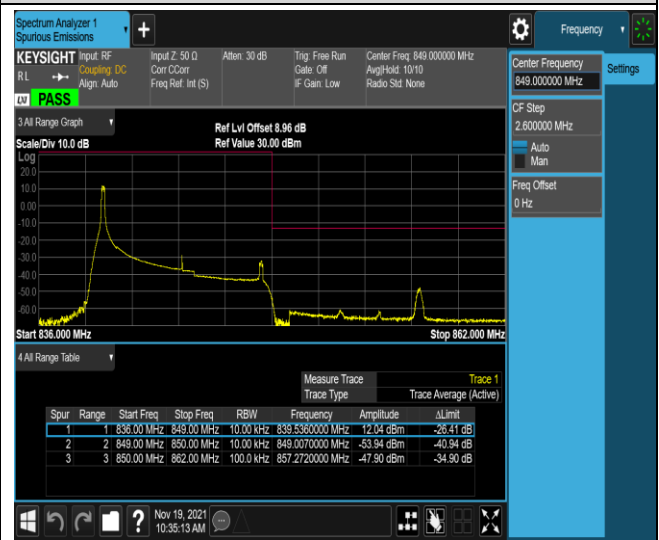

Band5-1.4MHz-16QAM-20407-6RB#0

Band5-1.4MHz-16QAM-20643-1RB#0

Band5-1.4MHz-16QAM-20643-1RB#5

Band5-1.4MHz-16QAM-20643-6RB#0

Band5-10MHz-QPSK-20450-1RB#0

Band5-10MHz-QPSK-20450-1RB#49

Band5-10MHz-QPSK-20450-50RB#0

Band5-10MHz-QPSK-20600-1RB#0

Band5-10MHz-QPSK-20600-1RB#49

Band5-10MHz-QPSK-20600-50RB#0

Band5-10MHz-16QAM-20450-1RB#0

Band5-10MHz-16QAM-20450-1RB#49

Band5-10MHz-16QAM-20450-50RB#0

Band5-10MHz-16QAM-20600-1RB#0