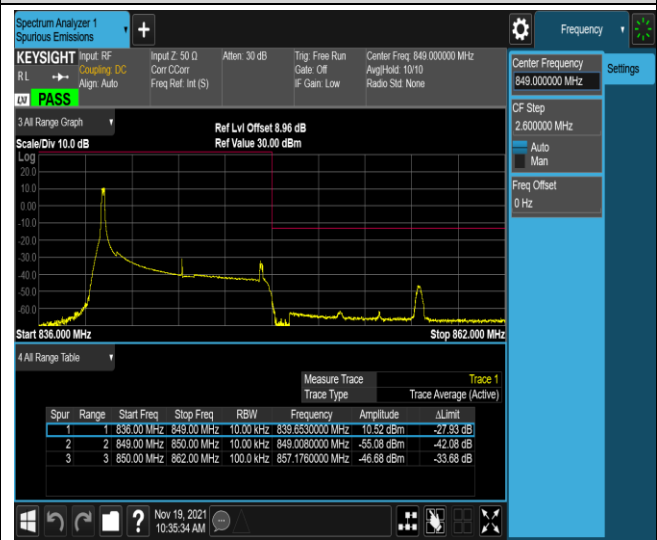

Band5-10MHz-QPSK-20600-1RB#0

Band5-10MHz-QPSK-20600-1RB#49

Band5-10MHz-QPSK-20600-50RB#0

Band5-10MHz-16QAM-20450-1RB#0

Band5-10MHz-16QAM-20450-1RB#49

Band5-10MHz-16QAM-20450-50RB#0

Band5-10MHz-16QAM-20600-1RB#0