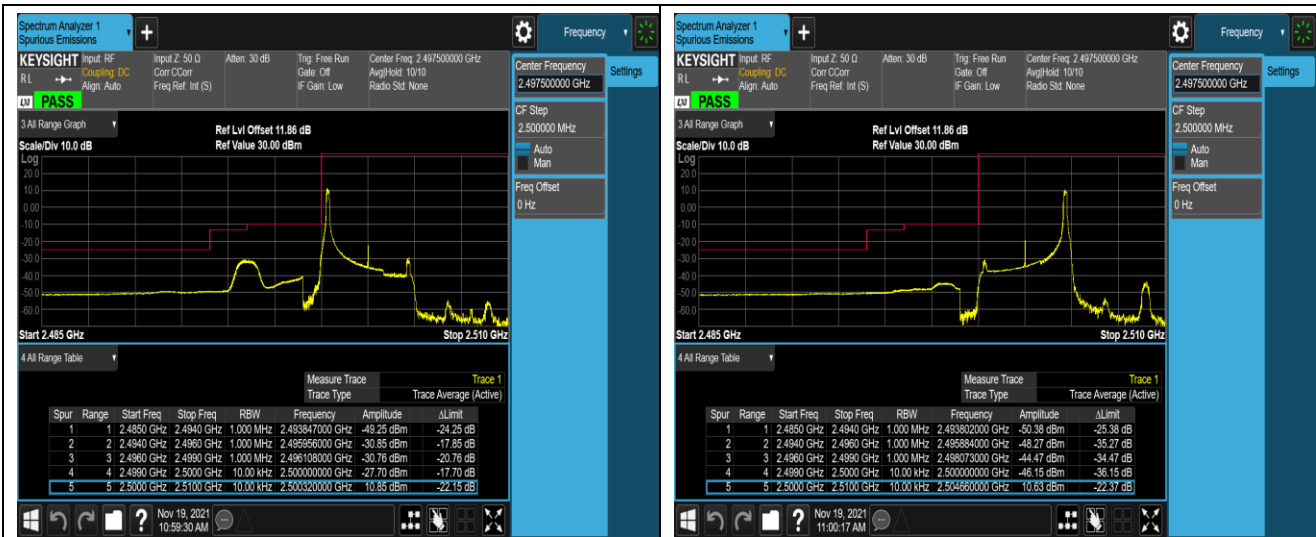

Band5-10MHz-16QAM-20600-1RB#49

Band5-10MHz-16QAM-20600-50RB#0

Band7-5MHz-QPSK-20775-1RB#0

Band7-5MHz-QPSK-20775-1RB#24

Band7-5MHz-QPSK-20775-25RB#0

Band7-5MHz-QPSK-21425-1RB#0

Band7-5MHz-QPSK-21425-1RB#24

Band7-5MHz-QPSK-21425-25RB#0