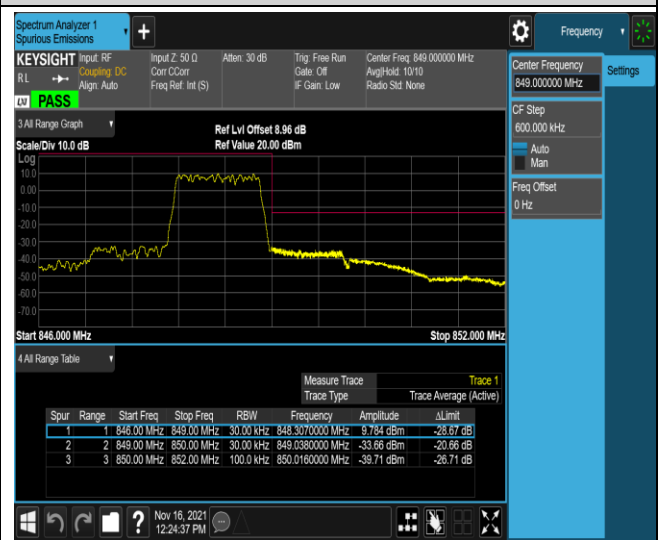

Band5-1.4MHz-QPSK-20407-1RB#5

Band5-1.4MHz-QPSK-20407-6RB#0

Band5-1.4MHz-QPSK-20643-1RB#0

Band5-1.4MHz-QPSK-20643-1RB#5

Band5-1.4MHz-QPSK-20643-6RB#0

Band5-1.4MHz-16QAM-20407-1RB#0

Band5-1.4MHz-16QAM-20407-1RB#5