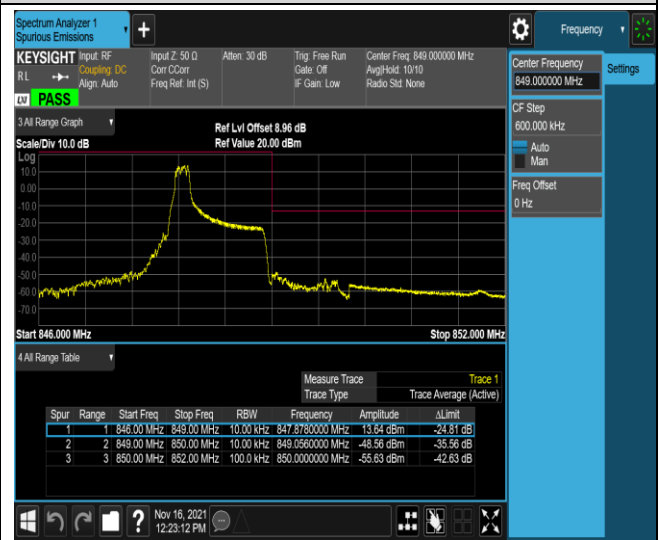

Band5-1.4MHz-QPSK-20407-1RB#5

Band5-1.4MHz-QPSK-20643-1RB#0