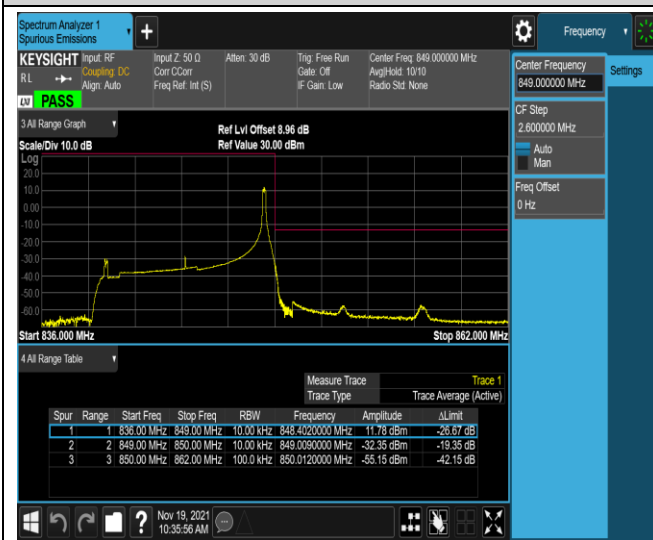

Band5-1.4MHz-16QAM-20407-6RB#0

Band5-1.4MHz-16QAM-20643-1RB#0

Band5-1.4MHz-16QAM-20643-1RB#5

Band5-1.4MHz-16QAM-20643-6RB#0

Band5-10MHz-QPSK-20450-1RB#0

Band5-10MHz-QPSK-20450-1RB#49

Band5-10MHz-QPSK-20450-50RB#0

Band5-10MHz-QPSK-20600-1RB#0

Band5-10MHz-QPSK-20600-1RB#49

Band5-10MHz-QPSK-20600-50RB#0

Band5-10MHz-16QAM-20450-1RB#0

Band5-10MHz-16QAM-20450-1RB#49

Band5-10MHz-16QAM-20450-50RB#0

Band5-10MHz-16QAM-20600-1RB#0