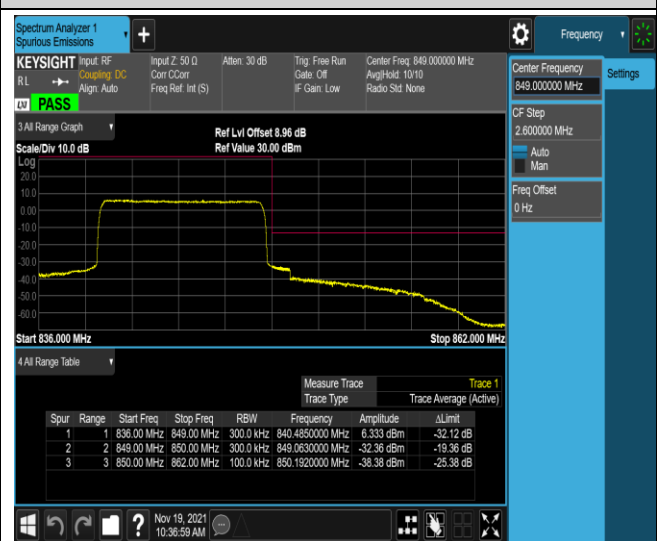

Band5-10MHz-16QAM-20600-1RB#0

Band5-10MHz-16QAM-20600-50RB#0