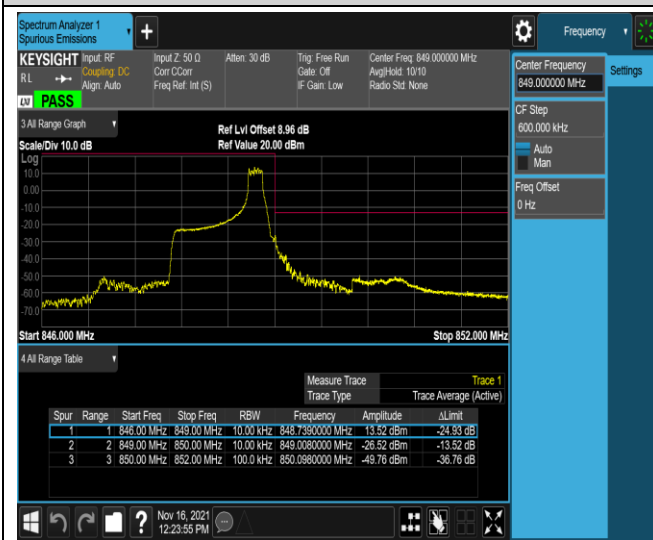

Band4-20MHz-16QAM-20050-1RB#0

Band4-20MHz-16QAM-20050-1RB#99

Band4-20MHz-16QAM-20050-100RB#0

Band4-20MHz-16QAM-20300-1RB#0

Band4-20MHz-16QAM-20300-1RB#99

Band4-20MHz-16QAM-20300-100RB#0

Band5-1.4MHz-QPSK-20407-1RB#0

Band5-1.4MHz-QPSK-20407-1RB#5

Band5-1.4MHz-QPSK-20407-6RB#0

Band5-1.4MHz-QPSK-20643-1RB#0

Band5-1.4MHz-QPSK-20643-1RB#5

Band5-1.4MHz-QPSK-20643-6RB#0

Band5-1.4MHz-16QAM-20407-1RB#0

Band5-1.4MHz-16QAM-20407-1RB#5