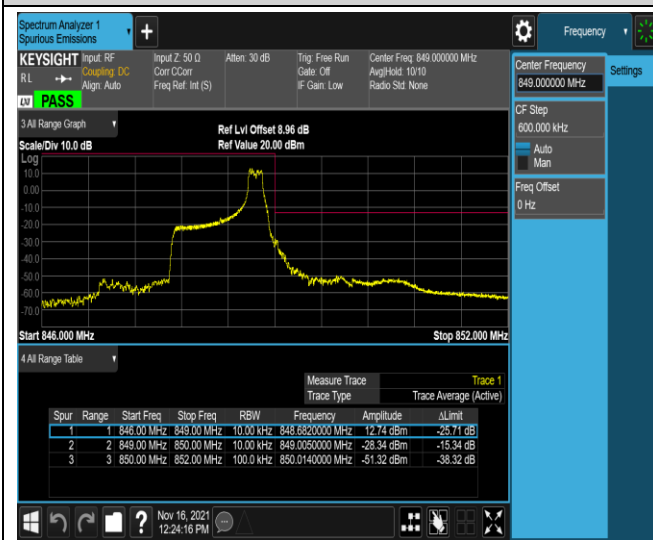

Band5-1.4MHz-QPSK-20407-1RB#5

Band5-1.4MHz-QPSK-20407-6RB#0

Band5-1.4MHz-QPSK-20643-1RB#0

Band5-1.4MHz-QPSK-20643-1RB#5

Band5-1.4MHz-QPSK-20643-6RB#0

Band5-1.4MHz-16QAM-20407-1RB#0

Band5-1.4MHz-16QAM-20407-1RB#5

Band5-1.4MHz-16QAM-20407-6RB#0

Band5-1.4MHz-16QAM-20643-1RB#0

Band5-1.4MHz-16QAM-20643-1RB#5

Band5-1.4MHz-16QAM-20643-6RB#0

Band5-10MHz-QPSK-20450-1RB#0

Band5-10MHz-QPSK-20450-1RB#49

Band5-10MHz-QPSK-20450-50RB#0