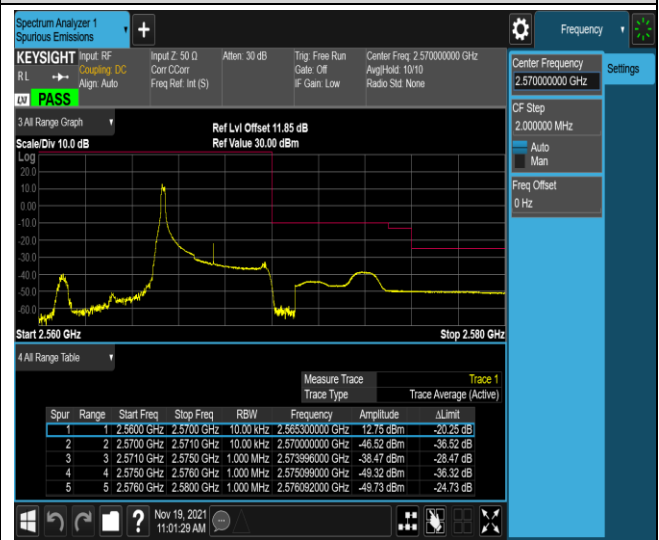

Band5-10MHz-16QAM-20600-1RB#49

Band5-10MHz-16QAM-20600-50RB#0

Band7-5MHz-QPSK-20775-1RB#0

Band7-5MHz-QPSK-20775-1RB#24

Band7-5MHz-QPSK-20775-25RB#0

Band7-5MHz-QPSK-21425-1RB#0

Band7-5MHz-QPSK-21425-1RB#24

Band7-5MHz-QPSK-21425-25RB#0