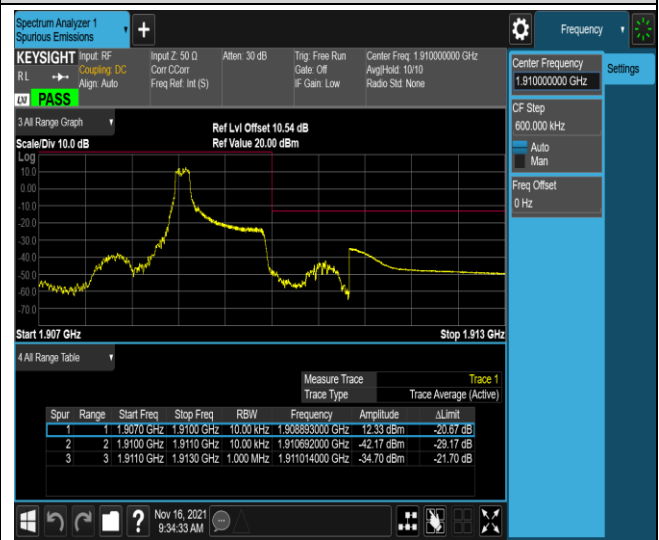

Remark: All bandwidth and all modulation had been tested, but only the worst case data displayed in this report.

Test Graphs

Band2-1.4MHz-FPSK-18607-1RB#0

Band2-1.4MHz-QPSK-18607-1RB#5

Band2-1.4MHz-QPSK-18607-6RB#0

Band2-1.4MHz-QPSK-19193-1RB#0

Band2-1.4MHz-QPSK-19193-1RB#5

Band2-1.4MHz-QPSK-19193-6RB#0

Band2-1.4MHz-16QAM-18607-1RB#0

Band2-1.4MHz-16QAM-18607-1RB#5

Band2-1.4MHz-16QAM-18607-6RB#0

Band2-1.4MHz-16QAM-19193-1RB#0