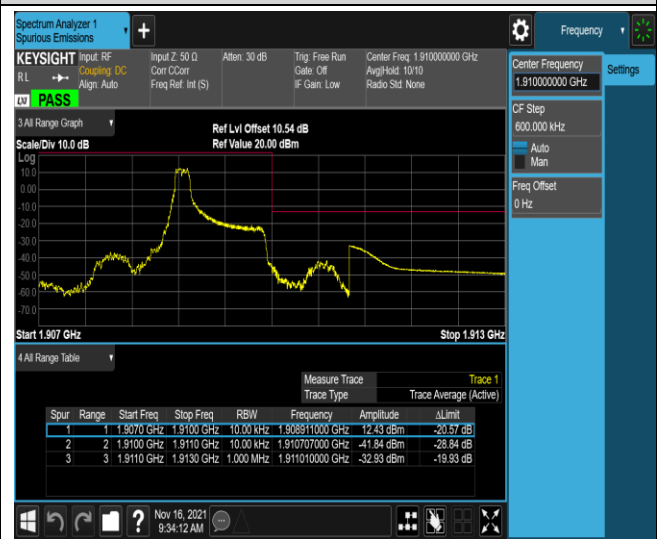

Remark: All bandwidth and all modulation had been tested, but only the worst case data displayed in this report.

Test Graphs

Band2-1.4MHz-FPSK-18607-1RB#0

Band2-1.4MHz-QPSK-18607-1RB#5

Band2-1.4MHz-QPSK-18607-6RB#0