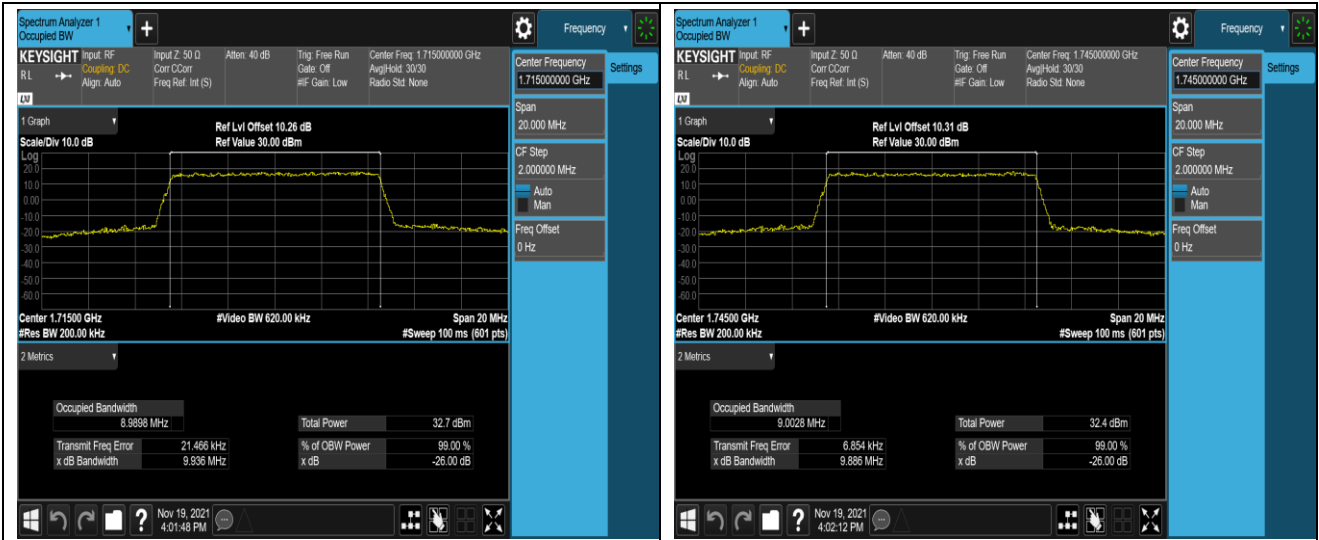

Band66-5MHz-QPSK-131997-25RB#0

Band66-5MHz-QPSK-132322-25RB#0

Band66-5MHz-QPSK-132647-25RB#0

Band66-5MHz-16QAM-131997-25RB#0

Band66-5MHz-16QAM-132322-25RB#0

Band66-5MHz-16QAM-132647-25RB#0

Band66-15MHz-QPSK-132047-75RB#0