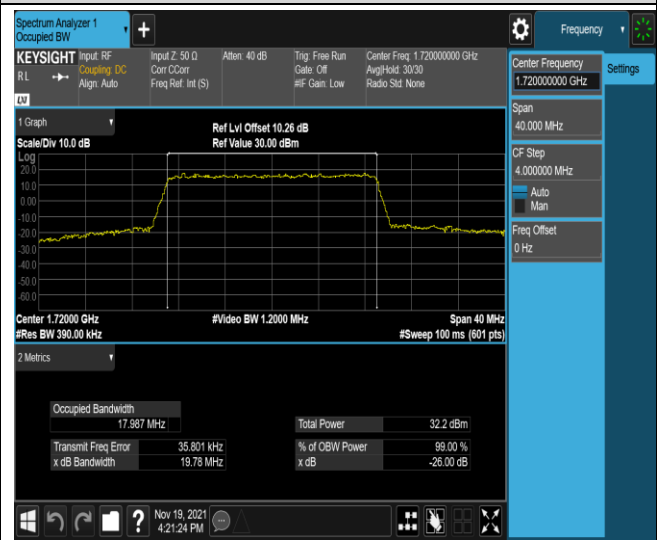

Band66-20MHz-QPSK-132572-100RB#0

Band66-20MHz-16QAM-132072-100RB#0

Band66-20MHz-16QAM-132322-100RB#0

Band66-20MHz-16QAM-132572-100RB#0

Appendix D: Band Edge

Test Result (worst case)

Band	Bandwidth	Modulation	Channel	RB Config.	Result (dBm)	Verdict
Band2	1.4MHz	QPSK	18607	1RB#0	-28.19,-29.18	PASS
Band2	1.4MHz	QPSK	18607	1RB#5	-32.11,-40.91	PASS
Band2	1.4MHz	QPSK	18607	6RB#0	-28.15,-28.18	PASS
Band2	1.4MHz	QPSK	19193	1RB#0	-41.84,-32.93	PASS
Band2	1.4MHz	QPSK	19193	1RB#5	-29.60,-27.48	PASS
Band2	1.4MHz	QPSK	19193	6RB#0	-26.39,-26.36	PASS
Band2	1.4MHz	16QAM	18607	1RB#0	-30.79,-29.33	PASS
Band2	1.4MHz	16QAM	18607	1RB#5	-33.97,-41.27	PASS
Band2	1.4MHz	16QAM	18607	6RB#0	-29.99,-29.94	PASS
Band2	1.4MHz	16QAM	19193	1RB#0	-42.17,-34.70	PASS
Band2	1.4MHz	16QAM	19193	1RB#5	-27.03,-29.54	PASS
Band2	1.4MHz	16QAM	19193	6RB#0	-27.73,-28.36	PASS
Band2	20MHz	QPSK	18700	1RB#0	-43.86,-38.56	PASS
Band2	20MHz	QPSK	18700	1RB#99	-36.01,-57.54	PASS
Band2	20MHz	QPSK	18700	100RB#0	-29.66,-32.93	PASS
Band2	20MHz	QPSK	19100	1RB#0	-59.26,-49.40	PASS
Band2	20MHz	QPSK	19100	1RB#99	-36.64,-44.80	PASS
Band2	20MHz	QPSK	19100	100RB#0	-31.79,-28.65	PASS
Band2	20MHz	16QAM	18700	1RB#0	-45.52,-38.84	PASS
Band2	20MHz	16QAM	18700	1RB#99	-39.23,-57.92	PASS
Band2	20MHz	16QAM	18700	100RB#0	-30.36,-33.96	PASS
Band2	20MHz	16QAM	19100	1RB#0	-57.07,-49.86	PASS
Band2	20MHz	16QAM	19100	1RB#99	-37.22,-45.50	PASS
Band2	20MHz	16QAM	19100	100RB#0	-32.87,-29.53	PASS
Band4	1.4MHz	QPSK	19957	1RB#0	-30.71,-27.01	PASS
Band4	1.4MHz	QPSK	19957	1RB#5	-30.41,-38.59	PASS
Band4	1.4MHz	QPSK	19957	6RB#0	-28.97,-30.15	PASS
Band4	1.4MHz	QPSK	20393	1RB#0	-39.18,-30.74	PASS
Band4	1.4MHz	QPSK	20393	1RB#5	-24.59,-29.87	PASS
Band4	1.4MHz	QPSK	20393	6RB#0	-28.97,-28.07	PASS
Band4	1.4MHz	16QAM	19957	1RB#0	-31.65,-27.87	PASS
Band4	1.4MHz	16QAM	19957	1RB#5	-30.83,-39.66	PASS
Band4	1.4MHz	16QAM	19957	6RB#0	-29.55,-29.68	PASS
Band4	1.4MHz	16QAM	20393	1RB#0	-40.35,-31.37	PASS
Band4	1.4MHz	16QAM	20393	1RB#5	-26.63,-30.56	PASS
Band4	1.4MHz	16QAM	20393	6RB#0	-29.66,-29.29	PASS