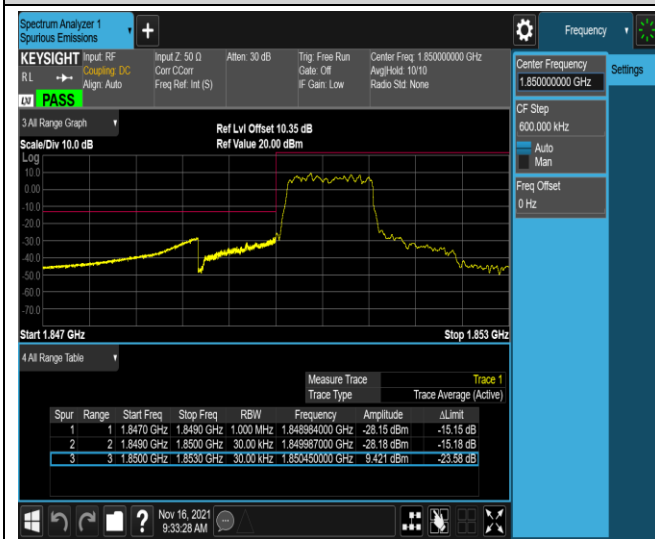

Band41	20MHz	16QAM	40140	1RB#0	-51.30,-44.86,-45.29,-41.69	PASS
Band41	20MHz	16QAM	40140	1RB#99	-51.38,-46.38,-50.05,-59.65	PASS
Band41	20MHz	16QAM	40140	100RB#0	-46.24,-36.89,-33.42,-36.96	PASS
Band41	20MHz	16QAM	41140	1RB#0	-58.69,-49.36,-45.63,-51.41	PASS
Band41	20MHz	16QAM	41140	1RB#99	-39.34,-32.24,-45.74,-51.33	PASS
Band41	20MHz	16QAM	41140	100RB#0	-38.72,-37.94,-38.89,-45.22	PASS
Band66	1.4MHz	QPSK	131979	1RB#0	-30.33,-24.26	PASS
Band66	1.4MHz	QPSK	131979	1RB#5	-29.91,-39.68	PASS
Band66	1.4MHz	QPSK	131979	6RB#0	-26.77,-26.84	PASS
Band66	1.4MHz	QPSK	132665	1RB#0	-38.76,-29.75	PASS
Band66	1.4MHz	QPSK	132665	1RB#5	-24.91,-24.40	PASS
Band66	1.4MHz	QPSK	132665	6RB#0	-23.28,-24.81	PASS
Band66	1.4MHz	16QAM	131979	1RB#0	-30.08,-25.90	PASS
Band66	1.4MHz	16QAM	131979	1RB#5	-30.95,-38.94	PASS
Band66	1.4MHz	16QAM	131979	6RB#0	-28.08,-28.37	PASS
Band66	1.4MHz	16QAM	132665	1RB#0	-39.61,-31.11	PASS
Band66	1.4MHz	16QAM	132665	1RB#5	-22.84,-25.02	PASS
Band66	1.4MHz	16QAM	132665	6RB#0	-24.34,-26.88	PASS
Band66	20MHz	QPSK	132072	1RB#0	-43.92,-38.75	PASS
Band66	20MHz	QPSK	132072	1RB#99	-50.81,-56.64	PASS
Band66	20MHz	QPSK	132072	100RB#0	-30.16,-33.07	PASS
Band66	20MHz	QPSK	132572	1RB#0	-56.24,-46.73	PASS
Band66	20MHz	QPSK	132572	1RB#99	-35.59,-44.01	PASS
Band66	20MHz	QPSK	132572	100RB#0	-27.49,-24.06	PASS
Band66	20MHz	16QAM	132072	1RB#0	-44.68,-36.88	PASS
Band66	20MHz	16QAM	132072	1RB#99	-50.95,-56.91	PASS
Band66	20MHz	16QAM	132072	100RB#0	-31.85,-34.54	PASS
Band66	20MHz	16QAM	132572	1RB#0	-56.83,-47.68	PASS
Band66	20MHz	16QAM	132572	1RB#99	-37.73,-45.10	PASS
Band66	20MHz	16QAM	132572	100RB#0	-29.81,-26.23	PASS

Remark: All bandwidth and all modulation had been tested, but only the worst case data displayed in this report.

Test Graphs

Band2-1.4MHz-FPSK-18607-1RB#0

Band2-1.4MHz-QPSK-18607-1RB#5

Band2-1.4MHz-QPSK-18607-6RB#0