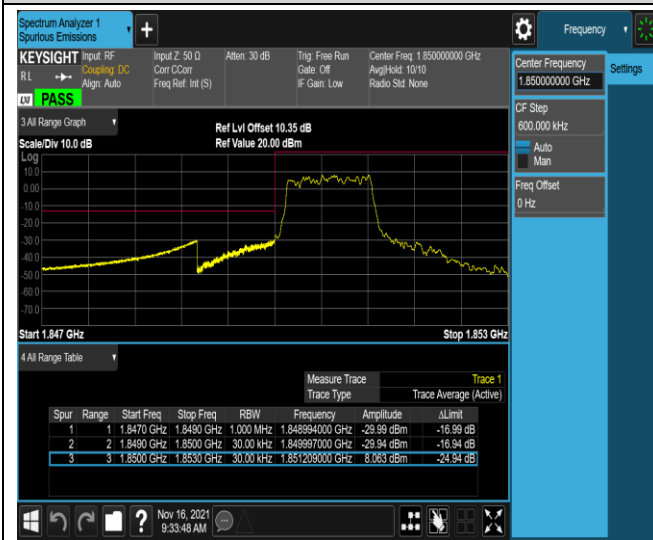

Remark: All bandwidth and all modulation had been tested, but only the worst case data displayed in this report.

Test Graphs

Band2-1.4MHz-FPSK-18607-1RB#0

Band2-1.4MHz-QPSK-18607-1RB#5

Band2-1.4MHz-QPSK-18607-6RB#0

Band2-1.4MHz-QPSK-19193-1RB#0

Band2-1.4MHz-QPSK-19193-1RB#5

Band2-1.4MHz-QPSK-19193-6RB#0

Band2-1.4MHz-16QAM-18607-1RB#0

Band2-1.4MHz-16QAM-18607-1RB#5

Band2-1.4MHz-16QAM-18607-6RB#0

Band2-1.4MHz-16QAM-19193-1RB#0

Band2-1.4MHz-16QAM-19193-1RB#5

Band2-1.4MHz-16QAM-19193-6RB#0

Band2-20MHz-QPSK-18700-1RB#0

Band2-20MHz-QPSK-18700-1RB#99

Band2-20MHz-QPSK-18700-100RB#0

Band2-20MHz-QPSK-19100-1RB#0

Band2-20MHz-QPSK-19100-1RB#99