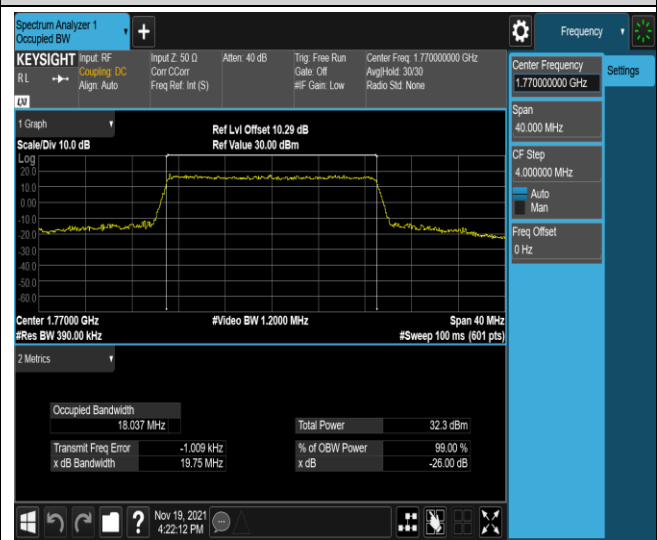

Band66-20MHz-QPSK-132572-100RB#0

Band66-20MHz-16QAM-132072-100RB#0

Band66-20MHz-16QAM-132322-100RB#0

Band66-20MHz-16QAM-132572-100RB#0

Appendix D: Band Edge

Test Result (worst case)

Band	Bandwidth	Modulation	Channel	RB Config.	Result (dBm)	Verdict
Band2	1.4MHz	QPSK	18607	1RB#0	-28.19,-29.18	PASS
Band2	1.4MHz	QPSK	18607	1RB#5	-32.11,-40.91	PASS
Band2	1.4MHz	QPSK	18607	6RB#0	-28.15,-28.18	PASS
Band2	1.4MHz	QPSK	19193	1RB#0	-41.84,-32.93	PASS
Band2	1.4MHz	QPSK	19193	1RB#5	-29.60,-27.48	PASS
Band2	1.4MHz	QPSK	19193	6RB#0	-26.39,-26.36	PASS
Band2	1.4MHz	16QAM	18607	1RB#0	-30.79,-29.33	PASS
Band2	1.4MHz	16QAM	18607	1RB#5	-33.97,-41.27	PASS
Band2	1.4MHz	16QAM	18607	6RB#0	-29.99,-29.94	PASS
Band2	1.4MHz	16QAM	19193	1RB#0	-42.17,-34.70	PASS
Band2	1.4MHz	16QAM	19193	1RB#5	-27.03,-29.54	PASS
Band2	1.4MHz	16QAM	19193	6RB#0	-27.73,-28.36	PASS
Band2	20MHz	QPSK	18700	1RB#0	-43.86,-38.56	PASS
Band2	20MHz	QPSK	18700	1RB#99	-36.01,-57.54	PASS
Band2	20MHz	QPSK	18700	100RB#0	-29.66,-32.93	PASS
Band2	20MHz	QPSK	19100	1RB#0	-59.26,-49.40	PASS
Band2	20MHz	QPSK	19100	1RB#99	-36.64,-44.80	PASS
Band2	20MHz	QPSK	19100	100RB#0	-31.79,-28.65	PASS
Band2	20MHz	16QAM	18700	1RB#0	-45.52,-38.84	PASS
Band2	20MHz	16QAM	18700	1RB#99	-39.23,-57.92	PASS
Band2	20MHz	16QAM	18700	100RB#0	-30.36,-33.96	PASS
Band2	20MHz	16QAM	19100	1RB#0	-57.07,-49.86	PASS
Band2	20MHz	16QAM	19100	1RB#99	-37.22,-45.50	PASS
Band2	20MHz	16QAM	19100	100RB#0	-32.87,-29.53	PASS
Band4	1.4MHz	QPSK	19957	1RB#0	-30.71,-27.01	PASS
Band4	1.4MHz	QPSK	19957	1RB#5	-30.41,-38.59	PASS
Band4	1.4MHz	QPSK	19957	6RB#0	-28.97,-30.15	PASS
Band4	1.4MHz	QPSK	20393	1RB#0	-39.18,-30.74	PASS
Band4	1.4MHz	QPSK	20393	1RB#5	-24.59,-29.87	PASS
Band4	1.4MHz	QPSK	20393	6RB#0	-28.97,-28.07	PASS
Band4	1.4MHz	16QAM	19957	1RB#0	-31.65,-27.87	PASS
Band4	1.4MHz	16QAM	19957	1RB#5	-30.83,-39.66	PASS
Band4	1.4MHz	16QAM	19957	6RB#0	-29.55,-29.68	PASS
Band4	1.4MHz	16QAM	20393	1RB#0	-40.35,-31.37	PASS
Band4	1.4MHz	16QAM	20393	1RB#5	-26.63,-30.56	PASS
Band4	1.4MHz	16QAM	20393	6RB#0	-29.66,-29.29	PASS