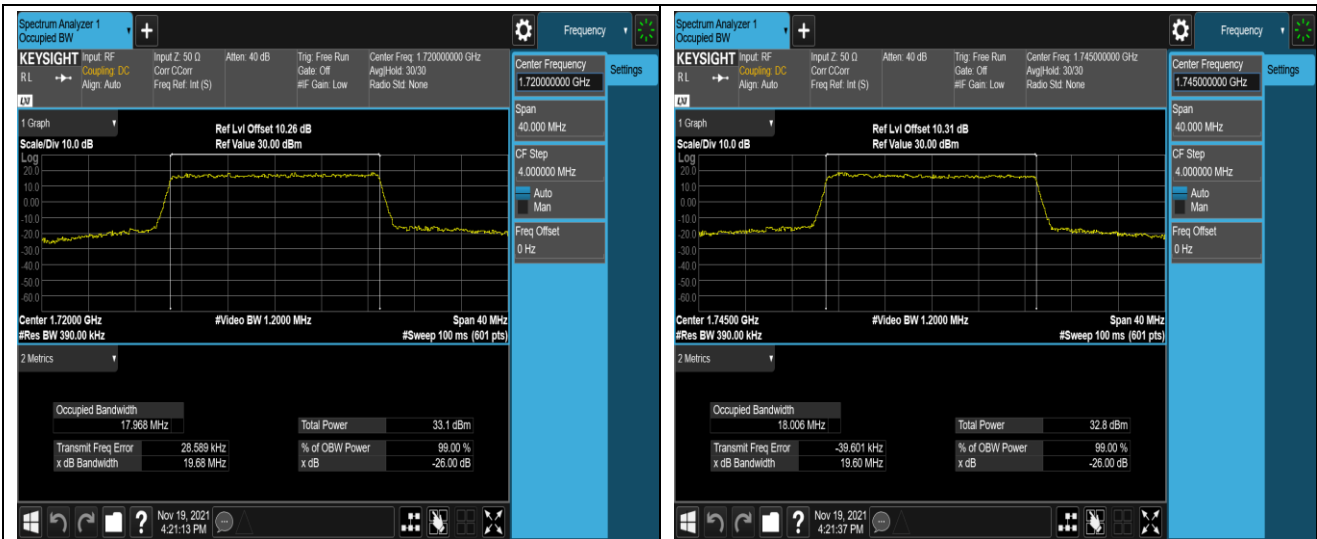

Band66-15MHz-QPSK-132322-75RB#0

Band66-15MHz-QPSK-132597-75RB#0

Band66-15MHz-16QAM-132047-75RB#0

Band66-15MHz-16QAM-132322-75RB#0

Band66-15MHz-16QAM-132597-75RB#0

Band66-20MHz-QPSK-132072-100RB#0

Band66-20MHz-QPSK-132322-100RB#0