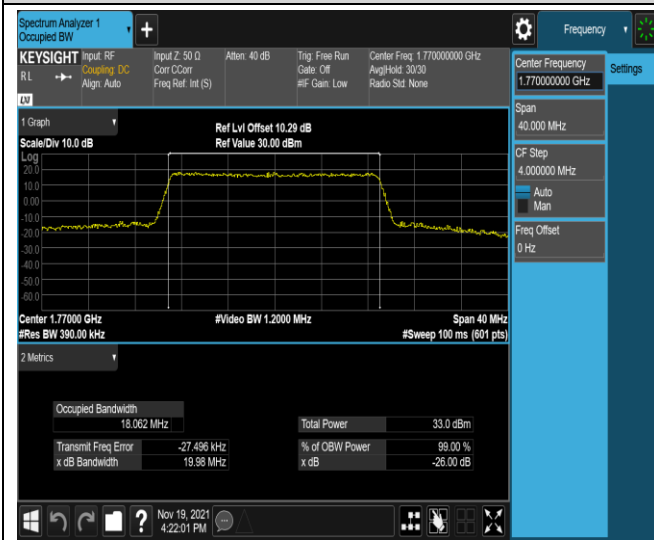

Band66-15MHz-QPSK-132322-75RB#0

Band66-15MHz-QPSK-132597-75RB#0

Band66-15MHz-16QAM-132047-75RB#0

Band66-15MHz-16QAM-132322-75RB#0

Band66-15MHz-16QAM-132597-75RB#0

Band66-20MHz-QPSK-132072-100RB#0

Band66-20MHz-QPSK-132322-100RB#0