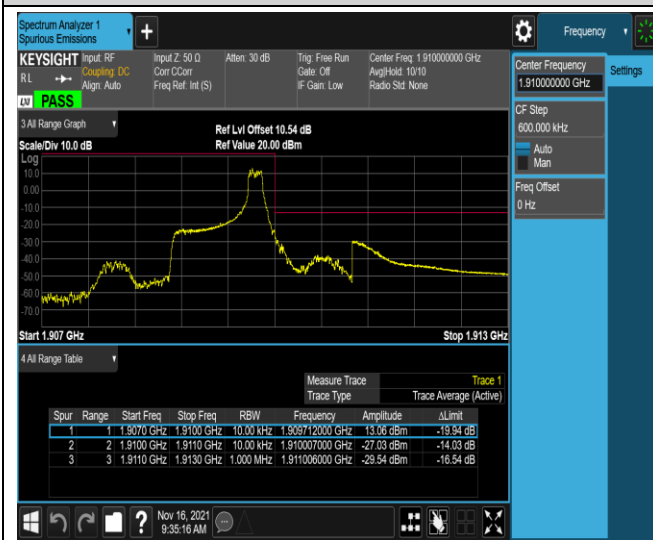

Remark: All bandwidth and all modulation had been tested, but only the worst case data displayed in this report.

Test Graphs

Band2-1.4MHz-FPSK-18607-1RB#0

Band2-1.4MHz-QPSK-18607-1RB#5

Band2-1.4MHz-QPSK-18607-6RB#0

Band2-1.4MHz-QPSK-19193-1RB#0

Band2-1.4MHz-QPSK-19193-1RB#5

Band2-1.4MHz-QPSK-19193-6RB#0

Band2-1.4MHz-16QAM-18607-1RB#0

Band2-1.4MHz-16QAM-18607-1RB#5

Band2-1.4MHz-16QAM-18607-6RB#0

Band2-1.4MHz-16QAM-19193-1RB#0