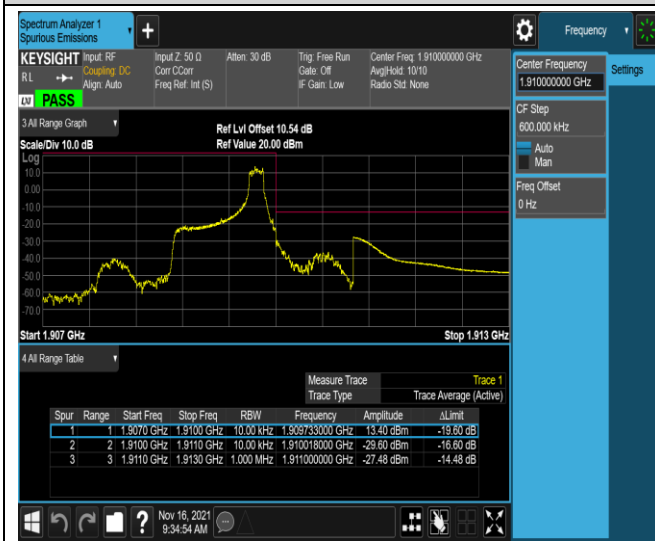

Band2-1.4MHz-QPSK-19193-1RB#5