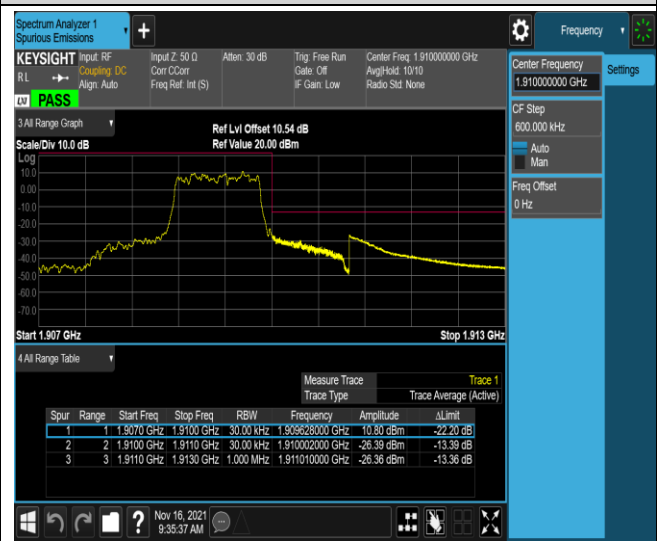

Remark: All bandwidth and all modulation had been tested, but only the worst case data displayed in this report.

Test Graphs

Band2-1.4MHz-FPSK-18607-1RB#0

Band2-1.4MHz-QPSK-18607-1RB#5

Band2-1.4MHz-QPSK-18607-6RB#0

Band2-1.4MHz-QPSK-19193-1RB#0

Band2-1.4MHz-QPSK-19193-1RB#5

Band2-1.4MHz-QPSK-19193-6RB#0

Band2-1.4MHz-16QAM-18607-1RB#0

Band2-1.4MHz-16QAM-18607-1RB#5

Band2-1.4MHz-16QAM-18607-6RB#0

Band2-1.4MHz-16QAM-19193-1RB#0