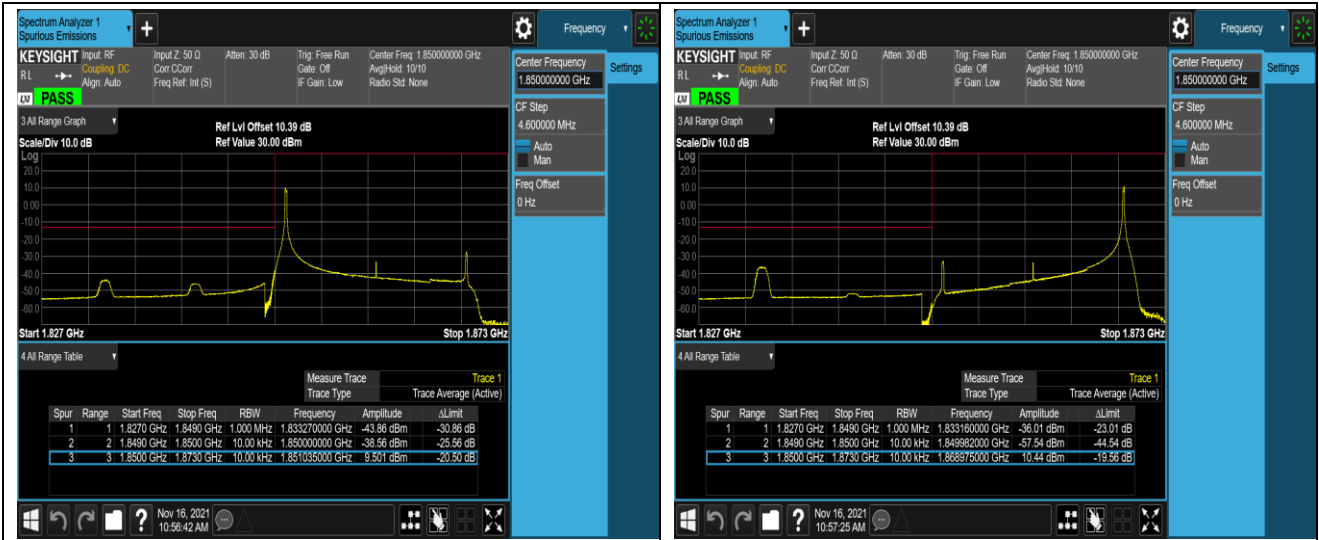

Band2-20MHz-QPSK-18700-1RB#0

Band2-20MHz-QPSK-18700-1RB#99