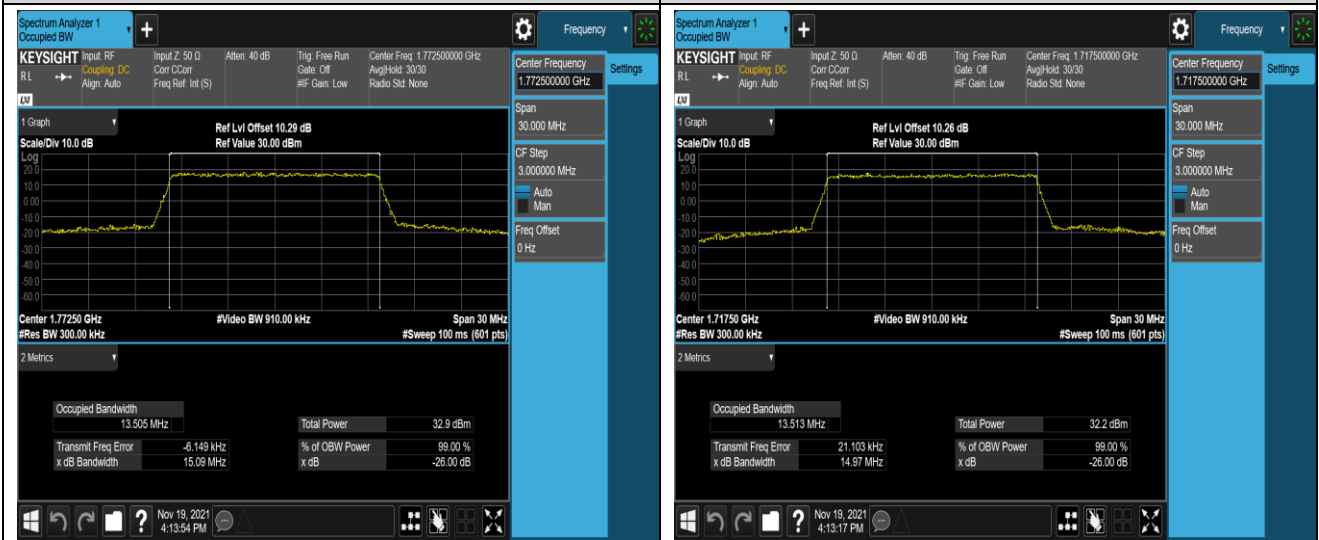

Band66-15MHz-QPSK-132597-75RB#0

Band66-15MHz-16QAM-132047-75RB#0