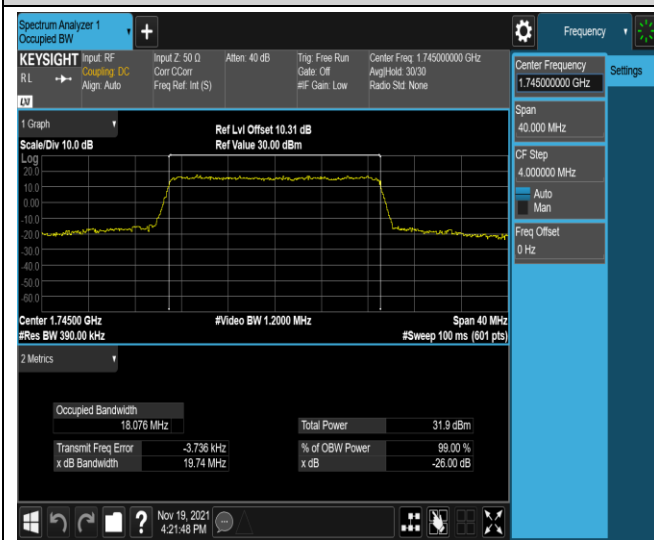

Band66-20MHz-QPSK-132572-100RB#0

Band66-20MHz-16QAM-132072-100RB#0

Band66-20MHz-16QAM-132322-100RB#0

Band66-20MHz-16QAM-132572-100RB#0

Appendix D: Band Edge

Test Result (worst case)

Band	Bandwidth	Modulation	Channel	RB Config.	Result (dBm)	Verdict
Band2	1.4MHz	QPSK	18607	1RB#0	-28.19,-29.18	PASS
Band2	1.4MHz	QPSK	18607	1RB#5	-32.11,-40.91	PASS
Band2	1.4MHz	QPSK	18607	6RB#0	-28.15,-28.18	PASS
Band2	1.4MHz	QPSK	19193	1RB#0	-41.84,-32.93	PASS
Band2	1.4MHz	QPSK	19193	1RB#5	-29.60,-27.48	PASS
Band2	1.4MHz	QPSK	19193	6RB#0	-26.39,-26.36	PASS
Band2	1.4MHz	16QAM	18607	1RB#0	-30.79,-29.33	PASS
Band2	1.4MHz	16QAM	18607	1RB#5	-33.97,-41.27	PASS
Band2	1.4MHz	16QAM	18607	6RB#0	-29.99,-29.94	PASS
Band2	1.4MHz	16QAM	19193	1RB#0	-42.17,-34.70	PASS
Band2	1.4MHz	16QAM	19193	1RB#5	-27.03,-29.54	PASS
Band2	1.4MHz	16QAM	19193	6RB#0	-27.73,-28.36	PASS
Band2	20MHz	QPSK	18700	1RB#0	-43.86,-38.56	PASS
Band2	20MHz	QPSK	18700	1RB#99	-36.01,-57.54	PASS
Band2	20MHz	QPSK	18700	100RB#0	-29.66,-32.93	PASS
Band2	20MHz	QPSK	19100	1RB#0	-59.26,-49.40	PASS
Band2	20MHz	QPSK	19100	1RB#99	-36.64,-44.80	PASS
Band2	20MHz	QPSK	19100	100RB#0	-31.79,-28.65	PASS
Band2	20MHz	16QAM	18700	1RB#0	-45.52,-38.84	PASS
Band2	20MHz	16QAM	18700	1RB#99	-39.23,-57.92	PASS
Band2	20MHz	16QAM	18700	100RB#0	-30.36,-33.96	PASS
Band2	20MHz	16QAM	19100	1RB#0	-57.07,-49.86	PASS
Band2	20MHz	16QAM	19100	1RB#99	-37.22,-45.50	PASS
Band2	20MHz	16QAM	19100	100RB#0	-32.87,-29.53	PASS
Band4	1.4MHz	QPSK	19957	1RB#0	-30.71,-27.01	PASS
Band4	1.4MHz	QPSK	19957	1RB#5	-30.41,-38.59	PASS
Band4	1.4MHz	QPSK	19957	6RB#0	-28.97,-30.15	PASS
Band4	1.4MHz	QPSK	20393	1RB#0	-39.18,-30.74	PASS
Band4	1.4MHz	QPSK	20393	1RB#5	-24.59,-29.87	PASS
Band4	1.4MHz	QPSK	20393	6RB#0	-28.97,-28.07	PASS
Band4	1.4MHz	16QAM	19957	1RB#0	-31.65,-27.87	PASS
Band4	1.4MHz	16QAM	19957	1RB#5	-30.83,-39.66	PASS
Band4	1.4MHz	16QAM	19957	6RB#0	-29.55,-29.68	PASS
Band4	1.4MHz	16QAM	20393	1RB#0	-40.35,-31.37	PASS
Band4	1.4MHz	16QAM	20393	1RB#5	-26.63,-30.56	PASS
Band4	1.4MHz	16QAM	20393	6RB#0	-29.66,-29.29	PASS