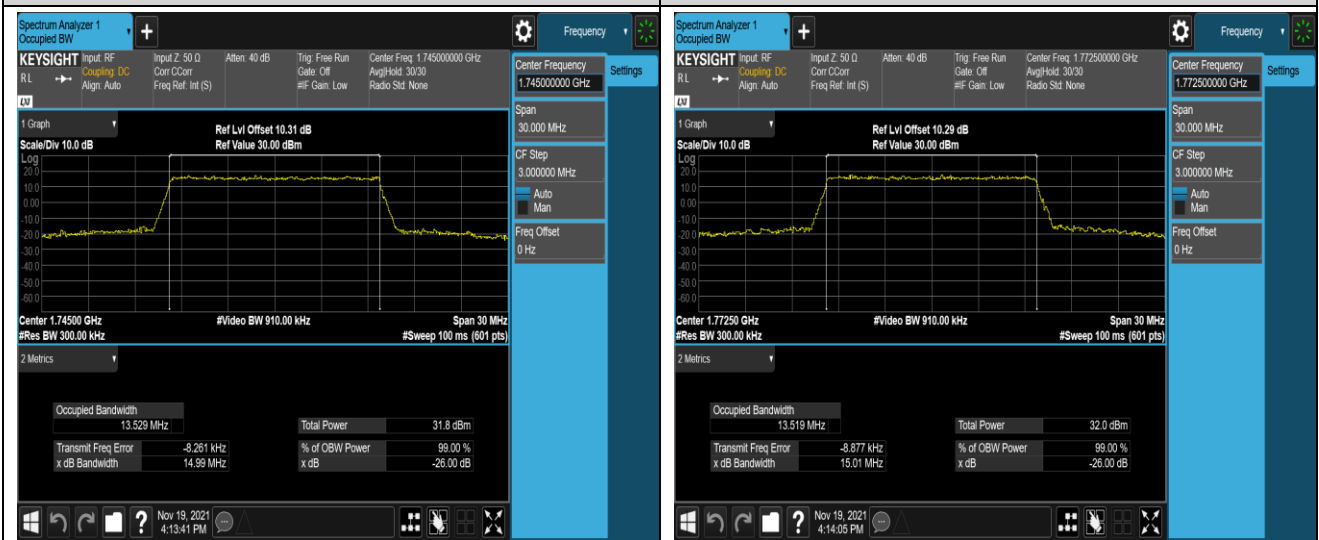

Band66-15MHz-16QAM-132322-75RB#0

Band66-15MHz-16QAM-132597-75RB#0