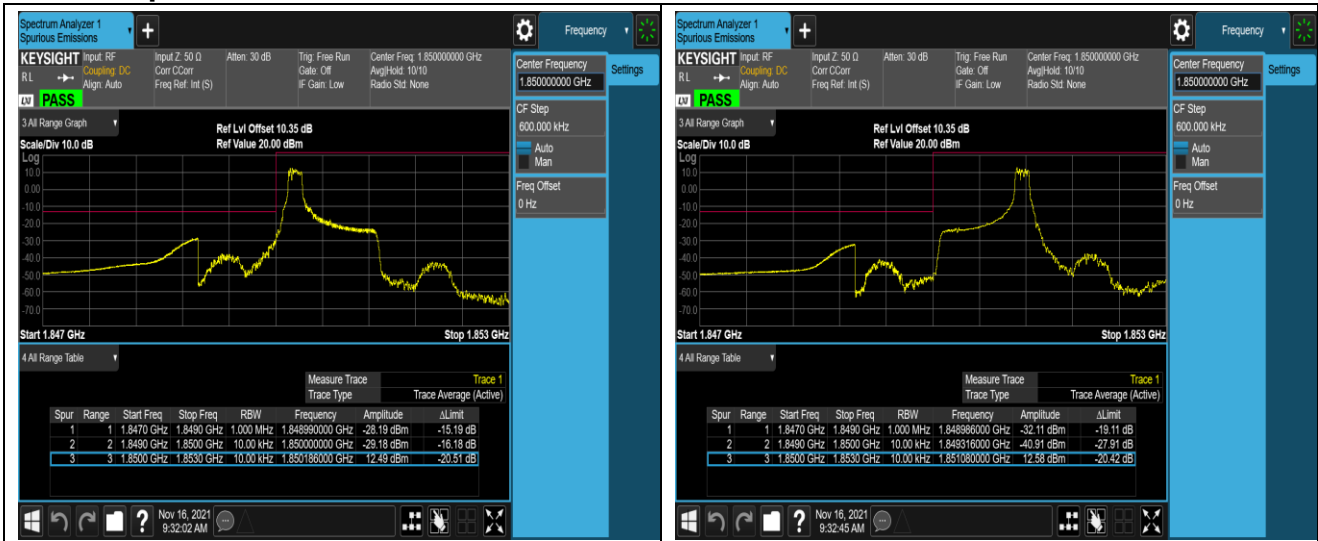

Test Graphs

Band2-1.4MHz-FPSK-18607-1RB#0

Band2-1.4MHz-QPSK-18607-1RB#5