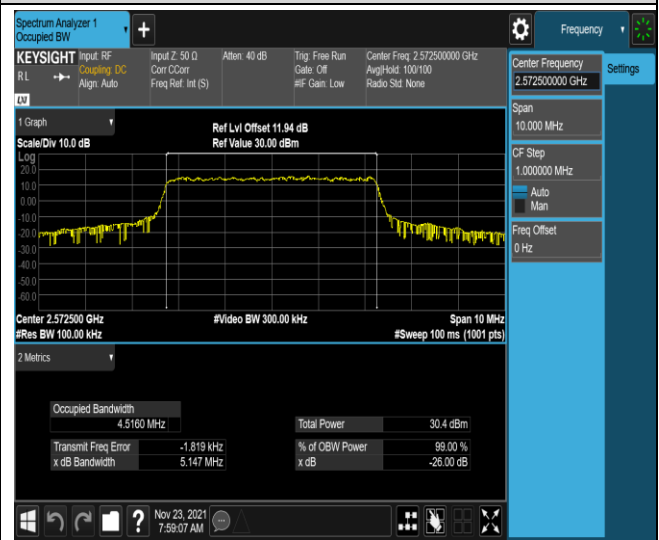

Band17-10MHz-QPSK-23790-50RB#0

Band17-10MHz-QPSK-23800-50RB#0

Band17-10MHz-16QAM-23780-50RB#0

Band17-10MHz-16QAM-23790-50RB#0

Band17-10MHz-16QAM-23800-50RB#0

Band38-5MHz-QPSK-37775-25RB#0

Band38-5MHz-QPSK-38000-25RB#0