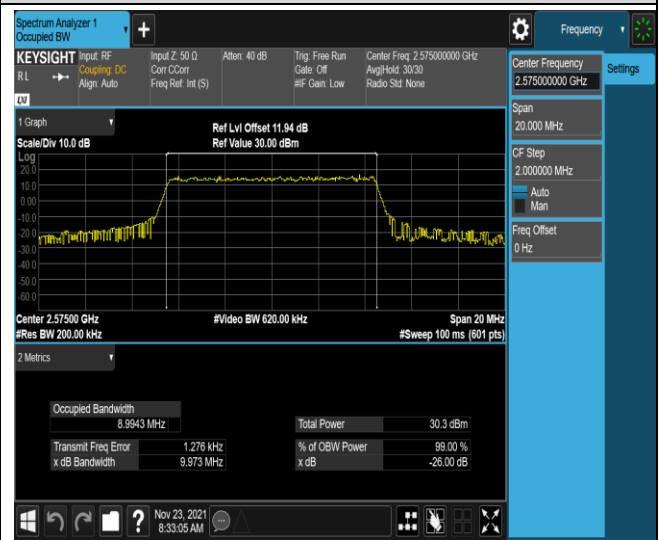

Band38-5MHz-QPSK-38225-25RB#0

Band38-5MHz-16QAM-37775-25RB#0

Band38-5MHz-16QAM-38000-25RB#0

Band38-5MHz-16QAM-38225-25RB#0

Band38-10MHz-QPSK-37800-50RB#0

Band38-10MHz-QPSK-38000-50RB#0

Band38-10MHz-QPSK-38200-50RB#0