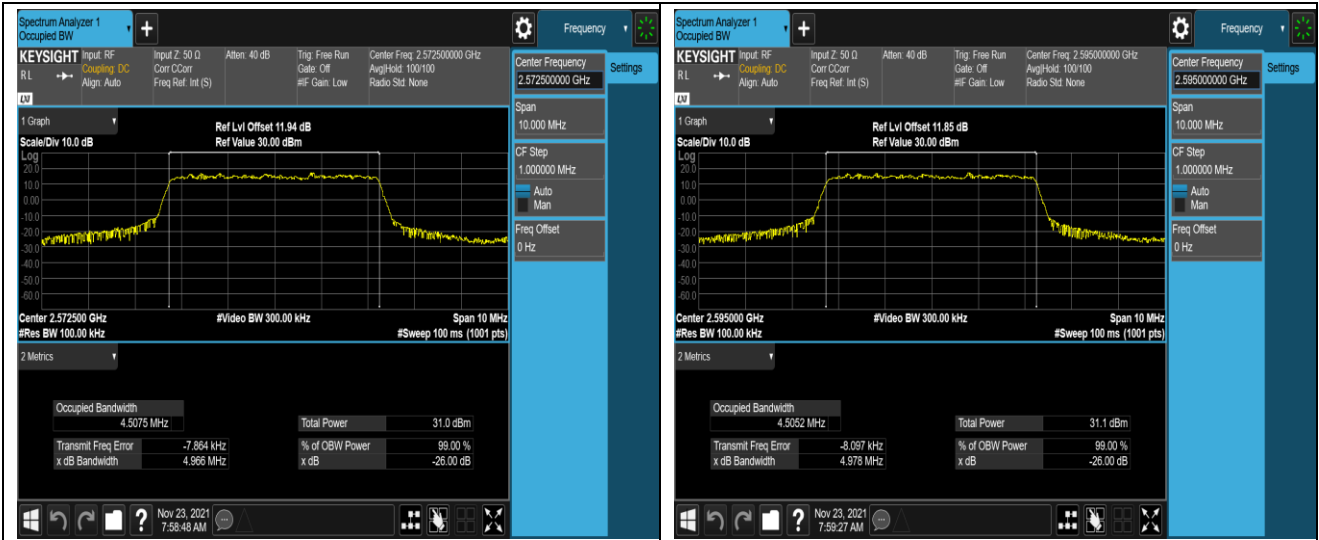

Band17-10MHz-QPSK-23790-50RB#0

Band17-10MHz-QPSK-23800-50RB#0

Band17-10MHz-16QAM-23780-50RB#0

Band17-10MHz-16QAM-23790-50RB#0

Band17-10MHz-16QAM-23800-50RB#0

Band38-5MHz-QPSK-37775-25RB#0

Band38-5MHz-QPSK-38000-25RB#0