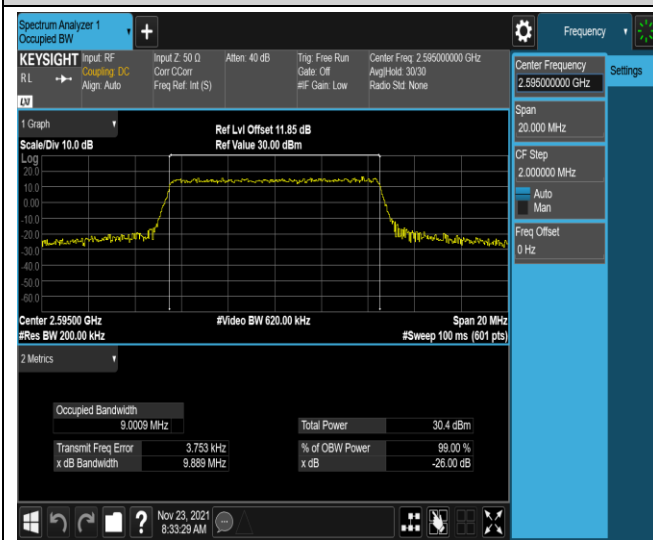

Band38-10MHz-QPSK-38200-50RB#0

Band38-10MHz-16QAM-38000-50RB#0