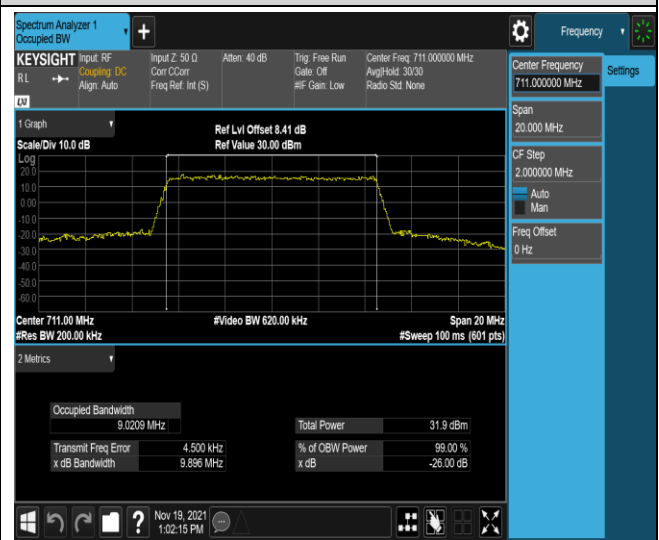

Band17-10MHz-QPSK-23790-50RB#0

Band17-10MHz-QPSK-23800-50RB#0

Band17-10MHz-16QAM-23780-50RB#0

Band17-10MHz-16QAM-23790-50RB#0

Band17-10MHz-16QAM-23800-50RB#0

Band38-5MHz-QPSK-37775-25RB#0

Band38-5MHz-QPSK-38000-25RB#0