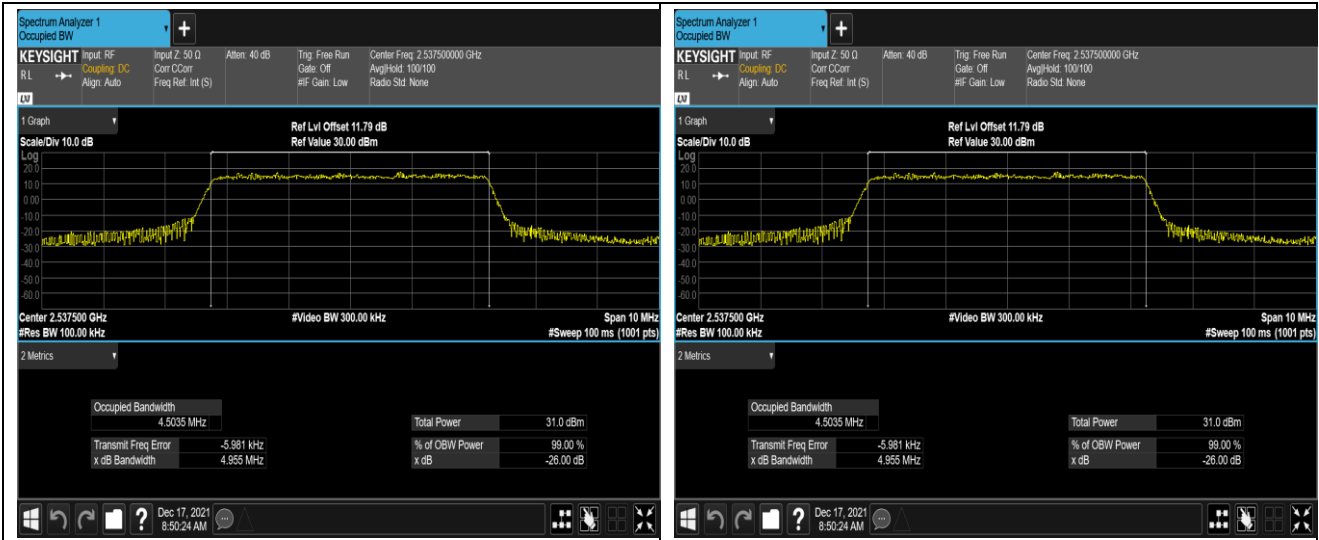

Band38-20MHz-16QAM-38000-100RB#0

Band38-20MHz-16QAM-38150-100RB#0

Band41-5MHz-QPSK-40065-25RB#0

Band41-5MHz-QPSK-40640-25RB#0