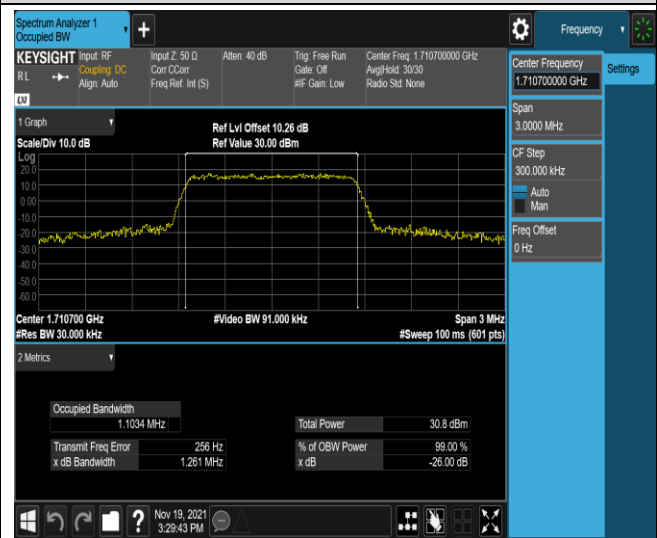

Band66-1.4MHz-QPSK-132322-6RB#0

Band66-1.4MHz-16QAM-131979-6RB#0