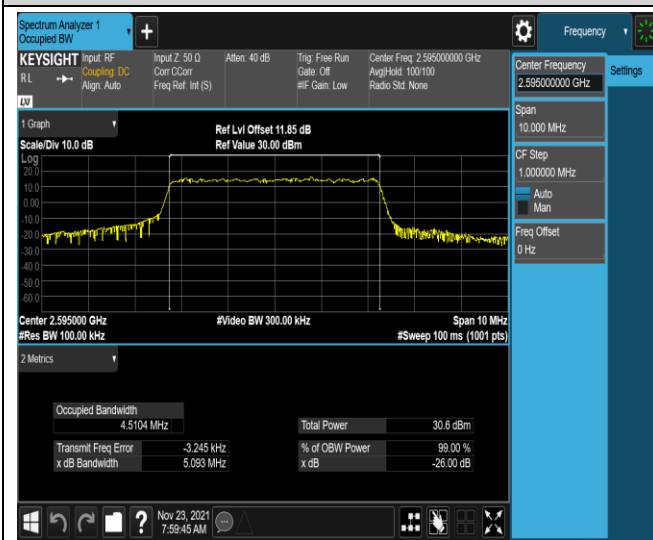

Band38-5MHz-QPSK-38225-25RB#0

Band38-5MHz-16QAM-38000-25RB#0