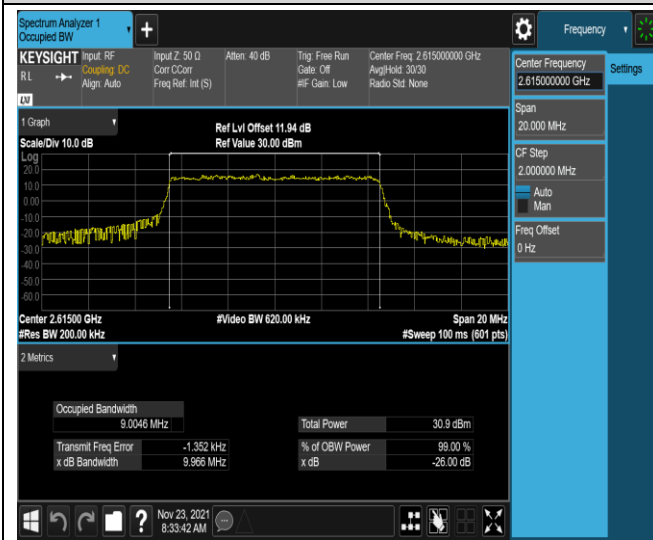

Band38-5MHz-QPSK-38225-25RB#0

Band38-5MHz-16QAM-37775-25RB#0

Band38-5MHz-16QAM-38000-25RB#0

Band38-5MHz-16QAM-38225-25RB#0

Band38-10MHz-QPSK-37800-50RB#0

Band38-10MHz-QPSK-38000-50RB#0

Band38-10MHz-QPSK-38200-50RB#0