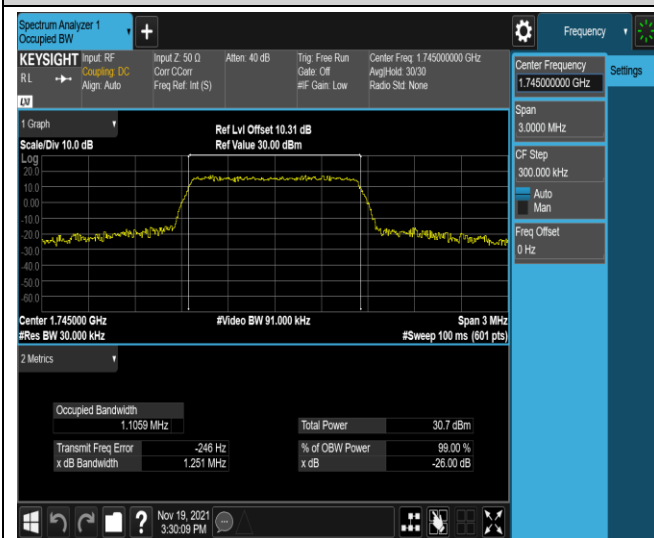

Band66-1.4MHz-QPSK-132665-6RB#0

Band66-1.4MHz-16QAM-132322-6RB#0