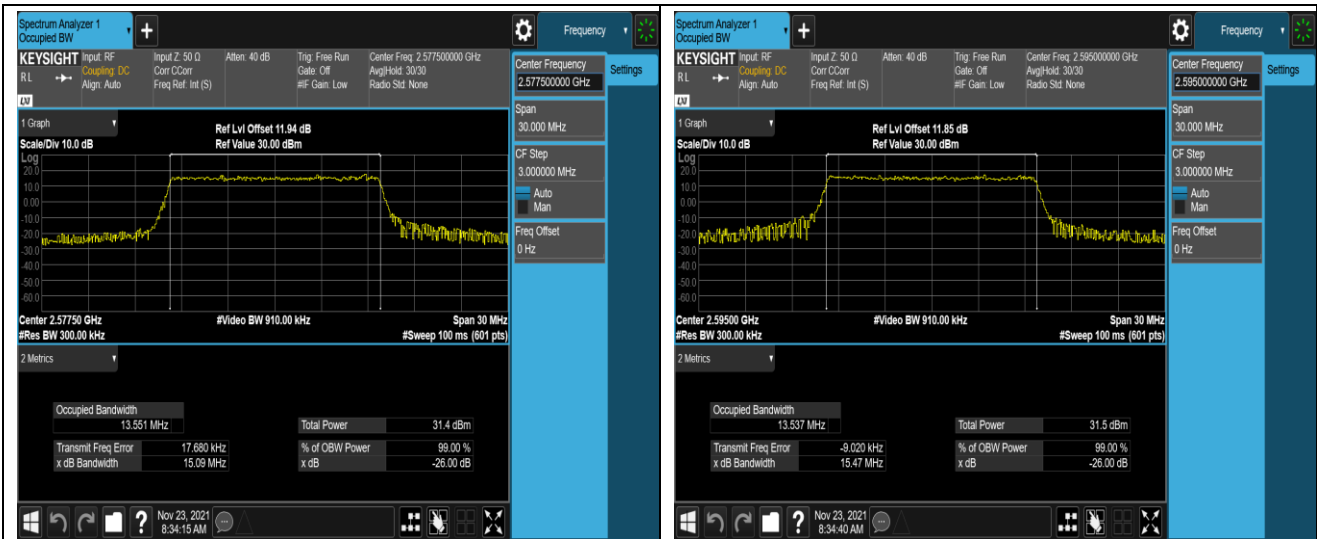

Band38-10MHz-16QAM-38000-50RB#0

Band38-10MHz-16QAM-38200-50RB#0