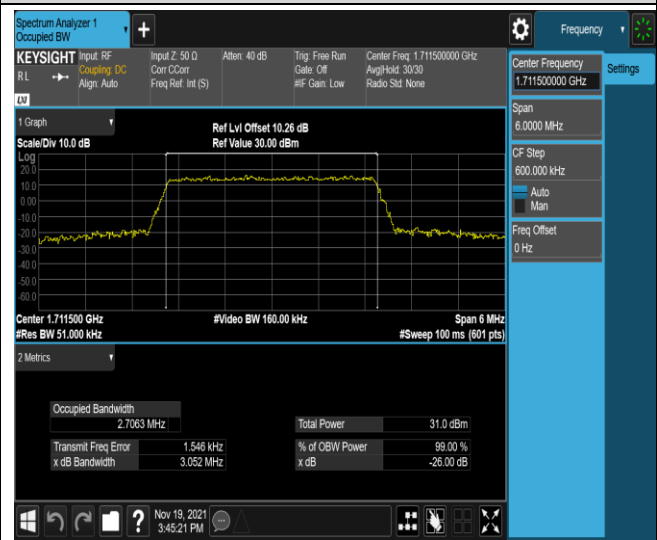

Band66-3MHz-QPSK-132322-15RB#0

Band66-3MHz-16QAM-131987-15RB#0