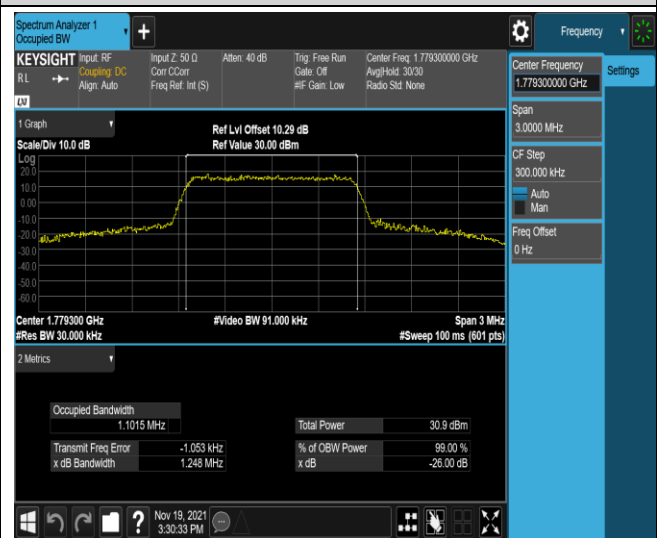

Band66-1.4MHz-QPSK-132322-6RB#0

Band66-1.4MHz-QPSK-132665-6RB#0

Band66-1.4MHz-16QAM-131979-6RB#0

Band66-1.4MHz-16QAM-132322-6RB#0

Band66-1.4MHz-16QAM-132665-6RB#0

Band66-3MHz-QPSK-131987-15RB#0

Band66-3MHz-QPSK-132322-15RB#0