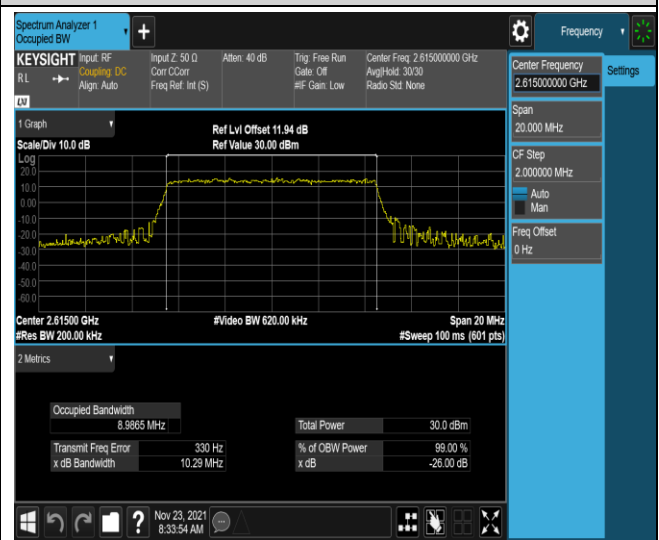

Band38-10MHz-16QAM-37800-50RB#0

Band38-10MHz-16QAM-38200-50RB#0