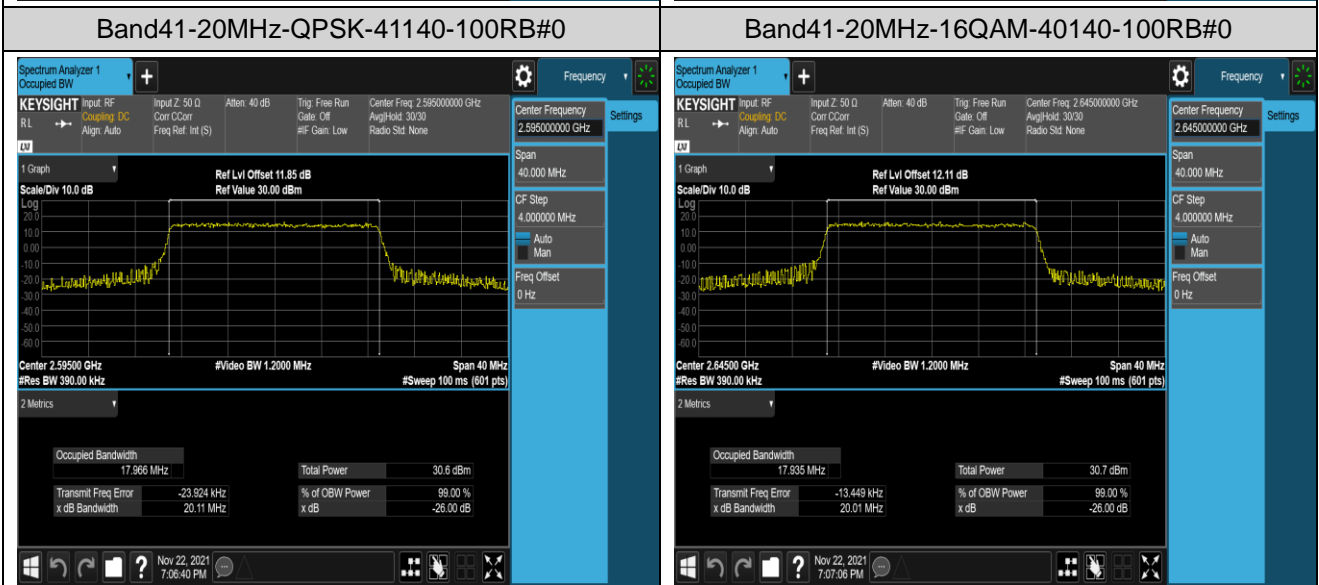

Band41-15MHz-QPSK-40115-75RB#0

Band41-15MHz-QPSK-40640-75RB#0

Band41-15MHz-QPSK-41165-75RB#0

Band41-15MHz-16QAM-40115-75RB#0

Band41-15MHz-16QAM-40640-75RB#0

Band41-15MHz-16QAM-41165-75RB#0

Band66-1.4MHz-QPSK-131979-6RB#0