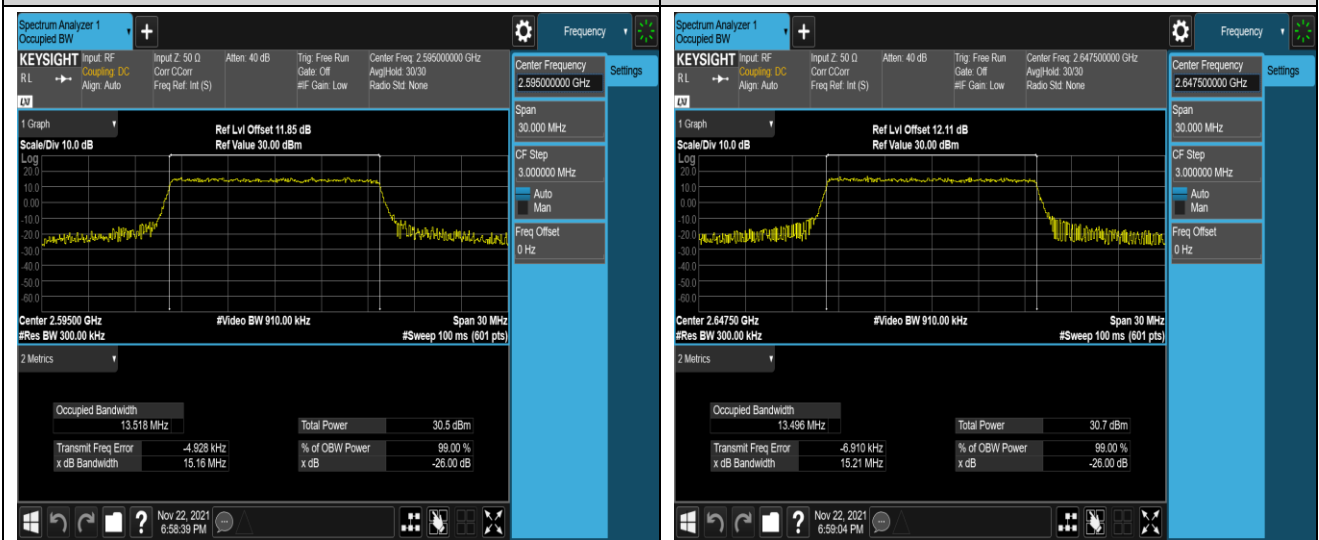

Band41-15MHz-QPSK-41165-75RB#0

Band41-15MHz-16QAM-40115-75RB#0

Band41-15MHz-16QAM-40640-75RB#0

Band41-15MHz-16QAM-41165-75RB#0