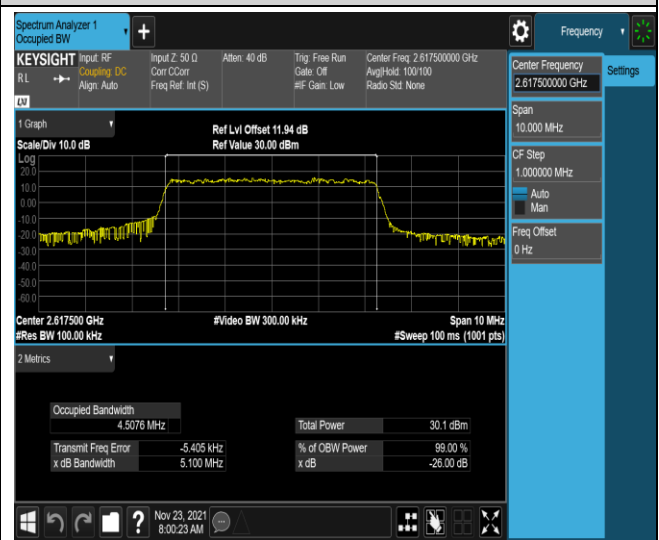

Band38-5MHz-16QAM-37775-25RB#0

Band38-5MHz-16QAM-38225-25RB#0