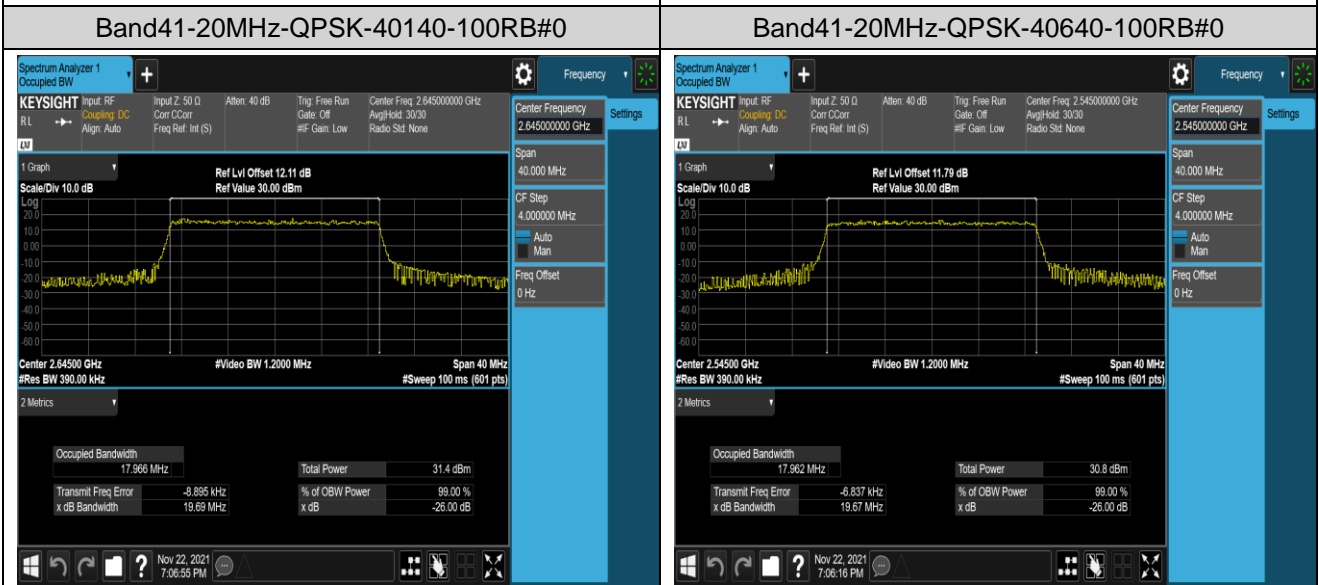

Band41-15MHz-QPSK-40115-75RB#0

Band41-15MHz-QPSK-40640-75RB#0

Band41-15MHz-QPSK-41165-75RB#0

Band41-15MHz-16QAM-40115-75RB#0

Band41-15MHz-16QAM-40640-75RB#0

Band41-15MHz-16QAM-41165-75RB#0

Band66-1.4MHz-QPSK-131979-6RB#0