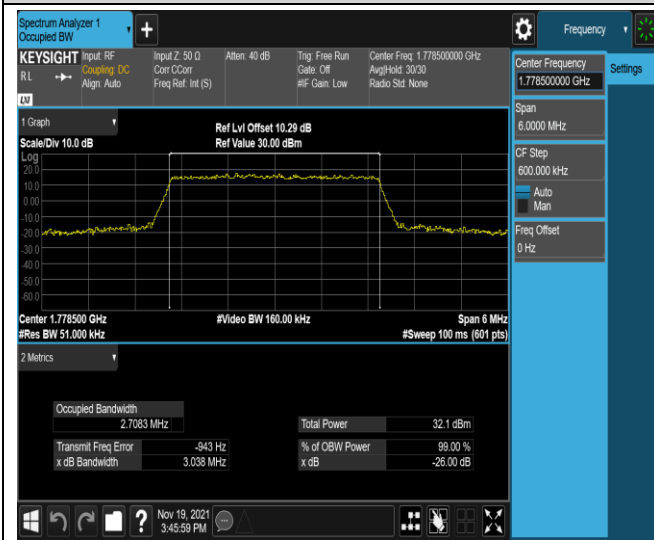

Band66-1.4MHz-QPSK-132322-6RB#0

Band66-1.4MHz-QPSK-132665-6RB#0

Band66-1.4MHz-16QAM-131979-6RB#0

Band66-1.4MHz-16QAM-132322-6RB#0

Band66-1.4MHz-16QAM-132665-6RB#0

Band66-3MHz-QPSK-131987-15RB#0

Band66-3MHz-QPSK-132322-15RB#0