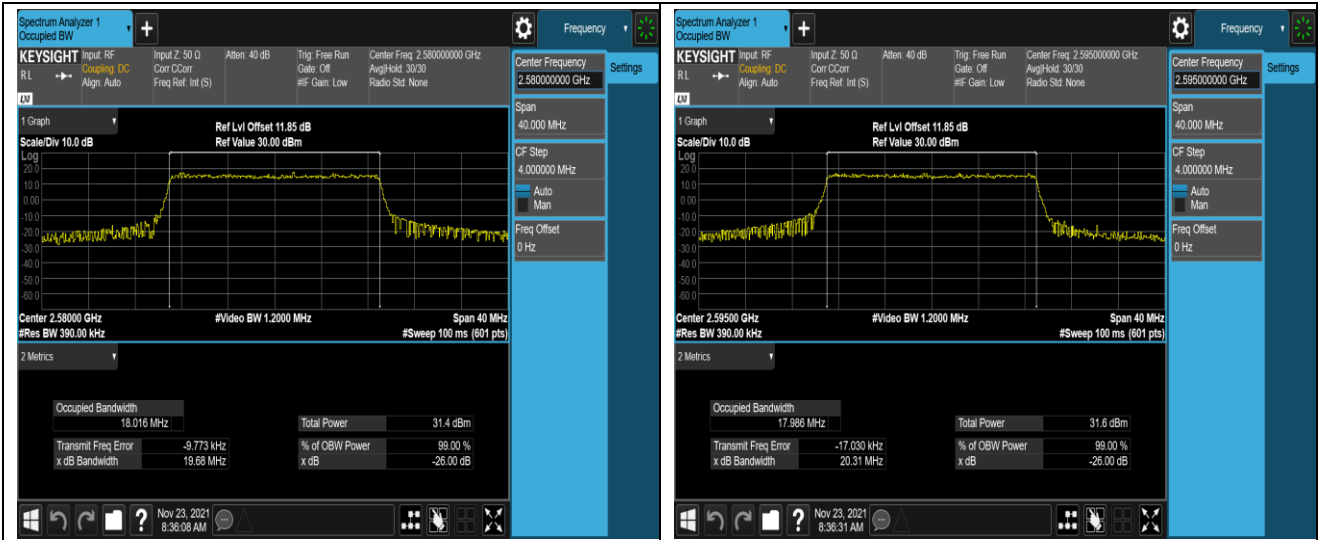

Band38-10MHz-16QAM-37800-50RB#0

Band38-10MHz-16QAM-38000-50RB#0

Band38-10MHz-16QAM-38200-50RB#0

Band38-20MHz-QPSK-37850-100RB#0

Band38-20MHz-QPSK-38000-100RB#0

Band38-20MHz-QPSK-38150-100RB#0

Band38-20MHz-16QAM-37850-100RB#0