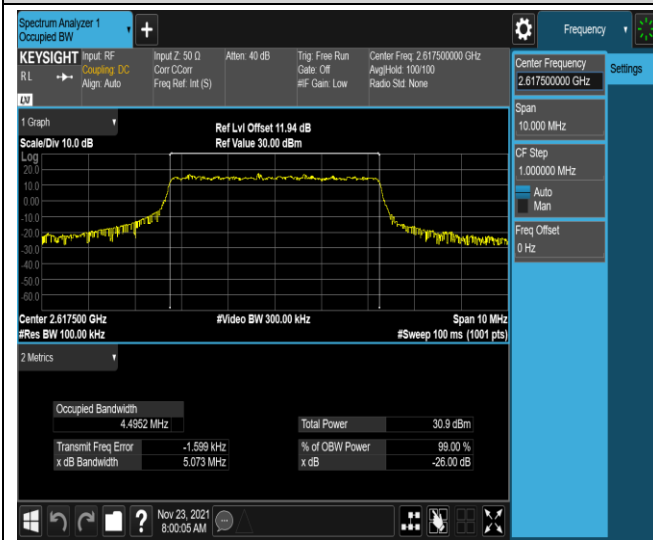

Band17-10MHz-QPSK-23790-50RB#0

Band17-10MHz-QPSK-23800-50RB#0

Band17-10MHz-16QAM-23780-50RB#0

Band17-10MHz-16QAM-23790-50RB#0

Band17-10MHz-16QAM-23800-50RB#0

Band38-5MHz-QPSK-37775-25RB#0

Band38-5MHz-QPSK-38000-25RB#0