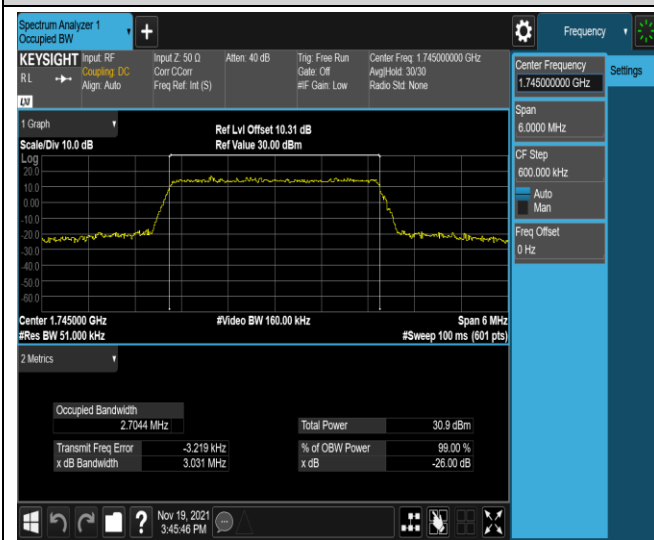

Band66-3MHz-QPSK-132657-15RB#0

Band66-3MHz-16QAM-132322-15RB#0