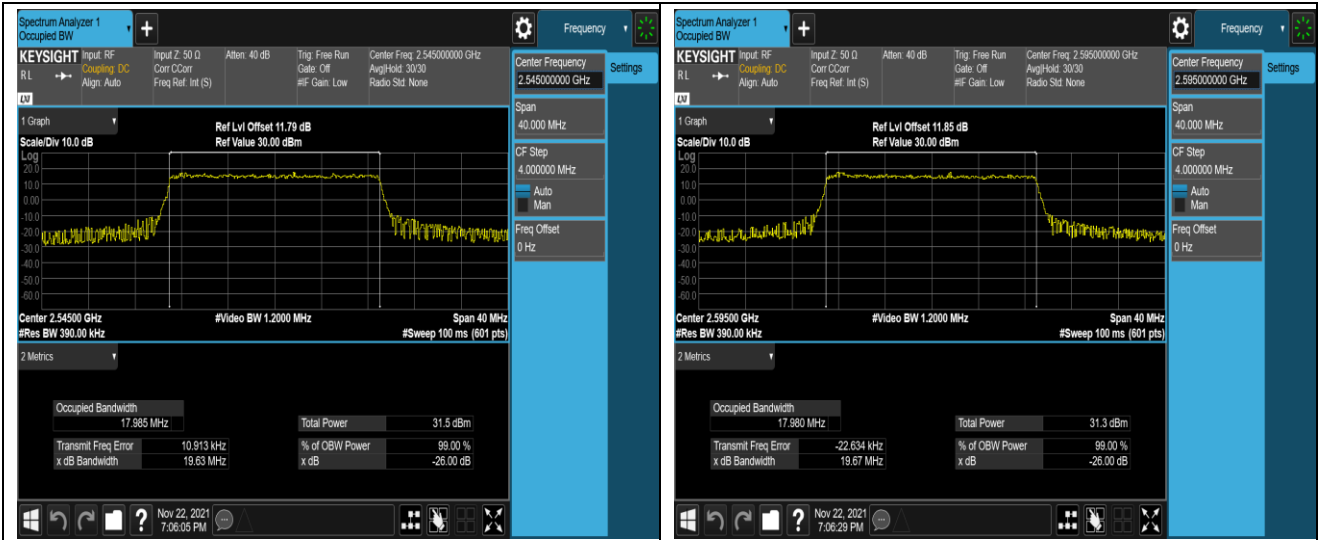

Band41-15MHz-QPSK-40115-75RB#0

Band41-15MHz-QPSK-40640-75RB#0

Band41-15MHz-QPSK-41165-75RB#0

Band41-15MHz-16QAM-40115-75RB#0

Band41-15MHz-16QAM-40640-75RB#0

Band41-15MHz-16QAM-41165-75RB#0

Band66-1.4MHz-QPSK-131979-6RB#0