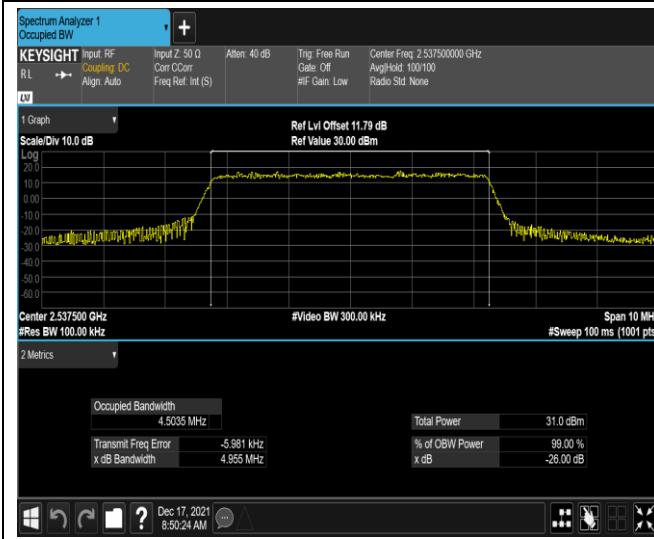

Band41-5MHz-QPSK-40065-25RB#0

Band41-5MHz-QPSK-41215-25RB#0