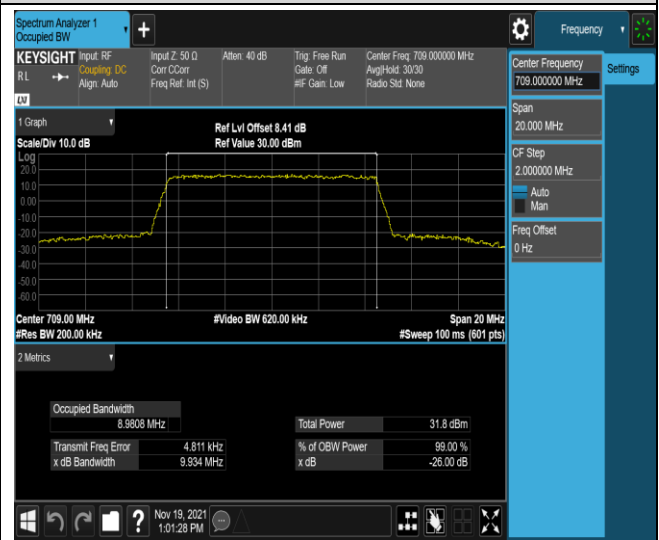

Band17-10MHz-QPSK-23790-50RB#0

Band17-10MHz-16QAM-23780-50RB#0