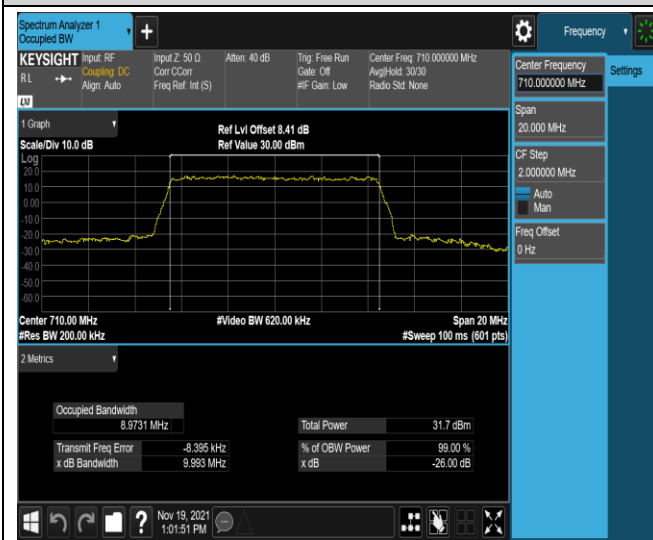

Band17-10MHz-QPSK-23800-50RB#0

Band17-10MHz-16QAM-23790-50RB#0